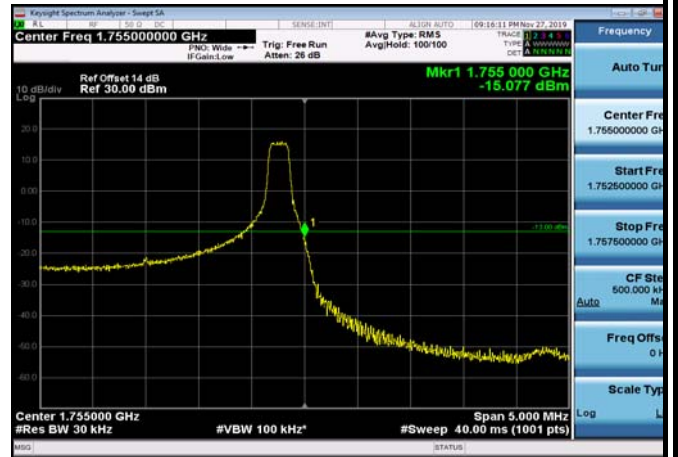

HighRange_FDD04_3MHz_1753.5_OneRB_high_Q16