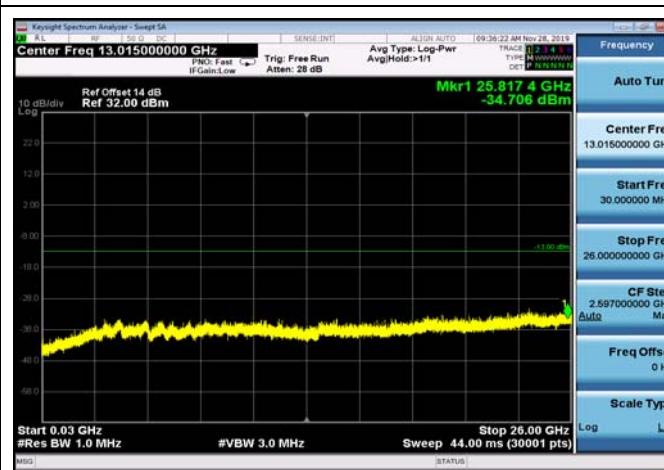

FDD07_MidRange_15MHz_30MHz~26GHz

FDD07_MidRange_20MHz_30MHz~26GHz

FDD07_MidRange_5MHz_30MHz~26GHz

FDD66_HighRange_1.4MHz_30MHz~26GHz

FDD66_HighRange_10MHz_30MHz~26GHz

FDD66_HighRange_15MHz_30MHz~26GHz

FDD66_HighRange_20MHz_30MHz~26GHz