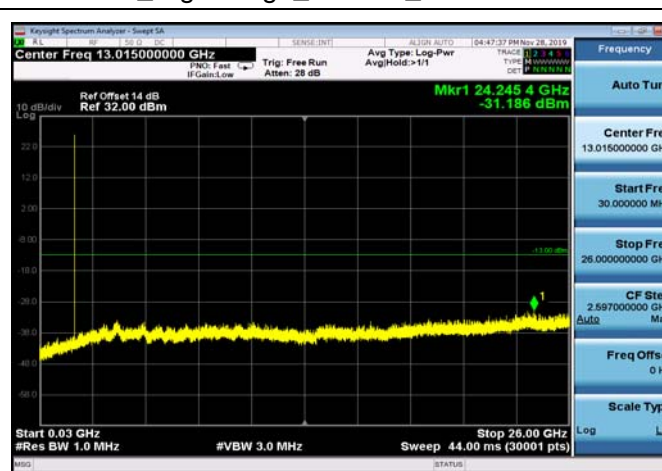

FDD07_MidRange_15MHz_30MHz~26GHz

FDD07_MidRange_20MHz_30MHz~26GHz

FDD07_MidRange_5MHz_30MHz~26GHz

FDD66_HighRange_1.4MHz_30MHz~26GHz

FDD66_HighRange_10MHz_30MHz~26GHz

FDD66_HighRange_15MHz_30MHz~26GHz

FDD66_HighRange_20MHz_30MHz~26GHz