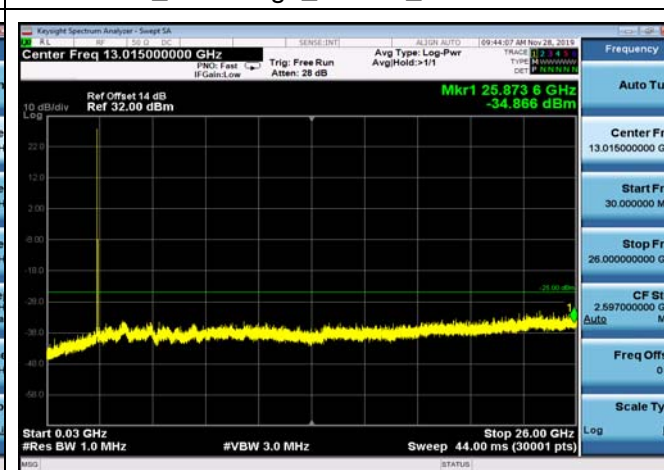

FDD07_HighRange_20MHz_30MHz~26GHz

FDD07_HighRange_5MHz_30MHz~26GHz

FDD07_LowRange_10MHz_30MHz~26GHz

FDD07_LowRange_15MHz_30MHz~26GHz

FDD07_LowRange_20MHz_30MHz~26GHz

FDD07_LowRange_5MHz_30MHz~26GHz

FDD07_MidRange_10MHz_30MHz~26GHz