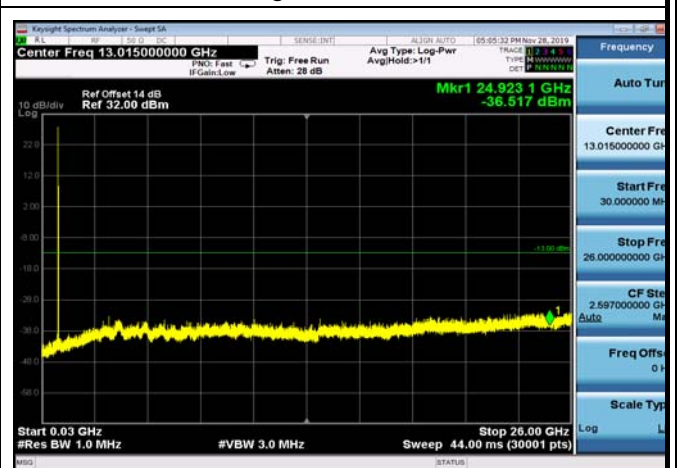

FDD05_LowRange_5MHz_30MHz~26GHz

FDD05_MidRange_1.4MHz_30MHz~26GHz

FDD05_MidRange_10MHz_30MHz~26GHz

FDD05_MidRange_3MHz_30MHz~26GHz

FDD05_MidRange_5MHz_30MHz~26GHz

FDD07_HighRange_10MHz_30MHz~26GHz

FDD07_HighRange_15MHz_30MHz~26GHz