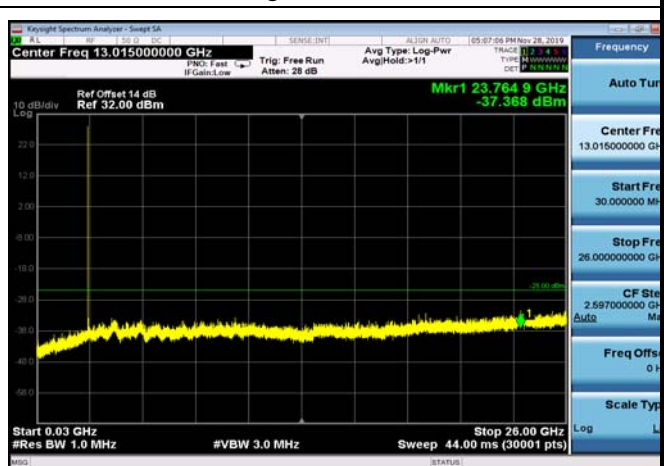

FDD07_MidRange_5MHz_30MHz~26GHz