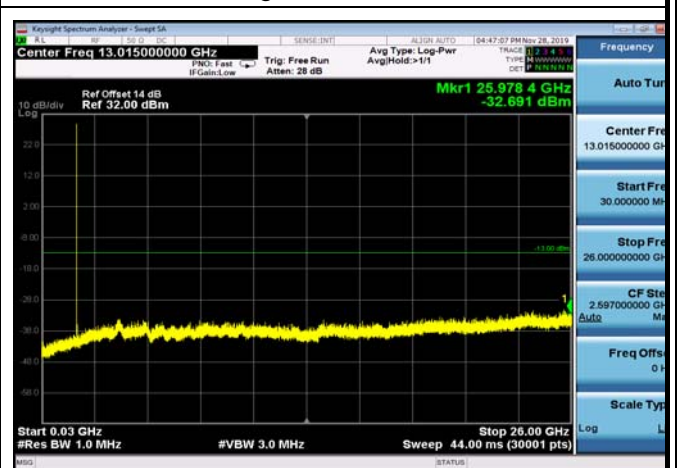

FDD66_MidRange_1.4MHz_30MHz~26GHz