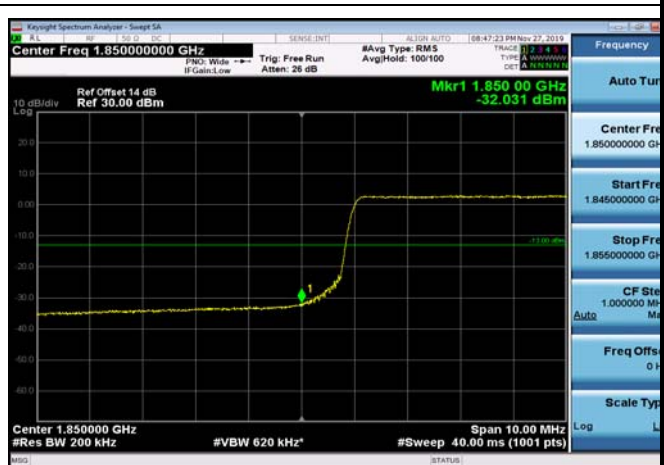

LowRange_FDD02_20MHz_1860_OneRB_low_Q16

LowRange_FDD02_20MHz_1860_fullRB
_Low_QPSK

LowRange_FDD02_20MHz_1860_fullRB
_Low_Q16

HighRange_FDD02_1.4MHz_1909.3_OneRB
_high_QPSK

HighRange_FDD02_1.4MHz_1909.3_OneRB
_high_Q16