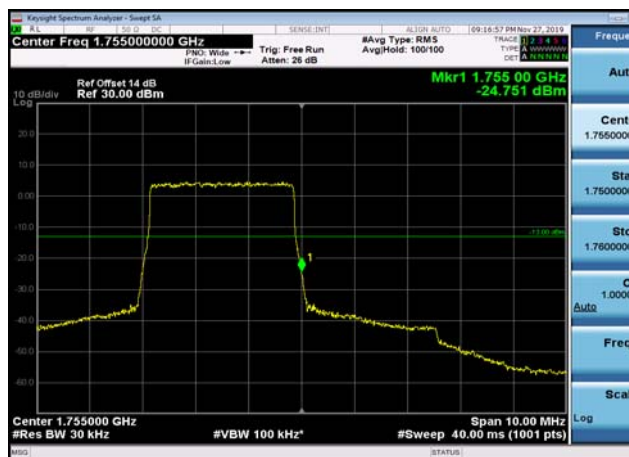

HighRange_FDD04_3MHz_1753.5_fullIRB_High_QPSK