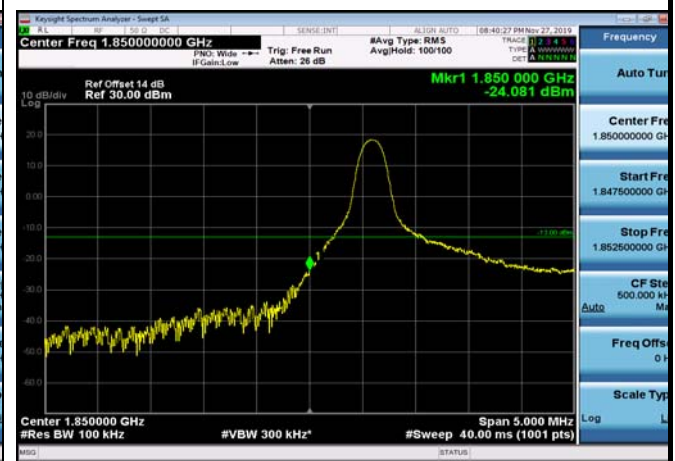

LowRange_FDD02_10MHz_1855_OneRB
_low_Q16