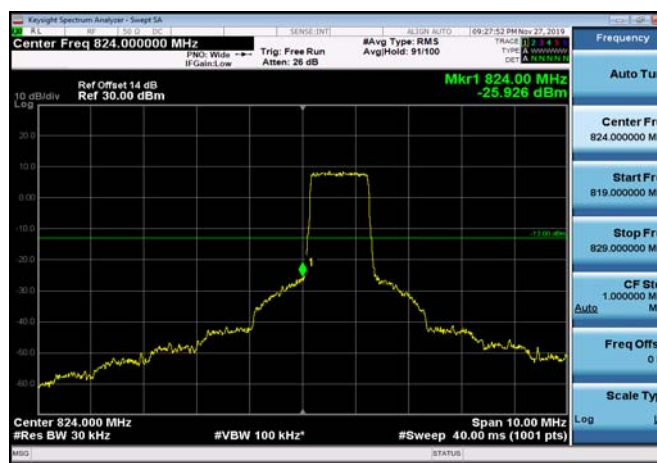

LowRange_ FDD05_1.4MHz_824.7_fullRB
_Low_QPSK