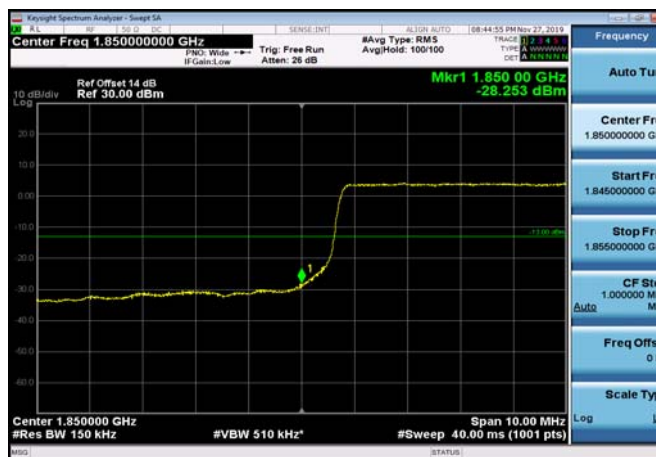

LowRange_FDD02_15MHz_1857.5_fullRB_low_QPSK