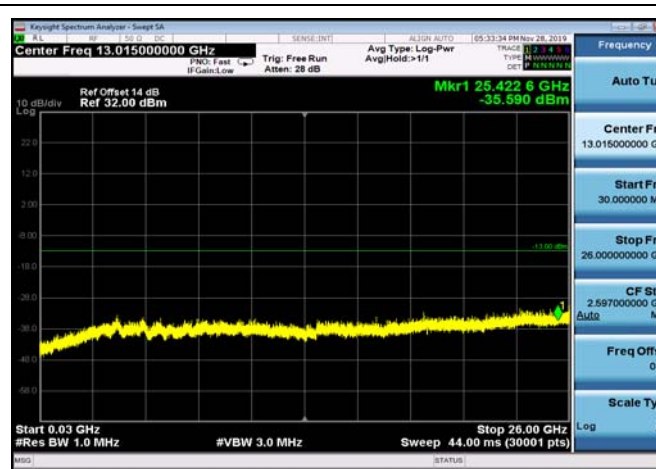

FDD66_HighRange_3MHz_30MHz~26GHz

FDD66_LowRange_1.4MHz_30MHz~26GHz

FDD66_LowRange_10MHz_30MHz~26GHz

FDD66_LowRange_15MHz_30MHz~26GHz

FDD66_LowRange_20MHz_30MHz~26GHz

FDD66_LowRange_3MHz_30MHz~26GHz

FDD66_LowRange_5MHz_30MHz~26GHz