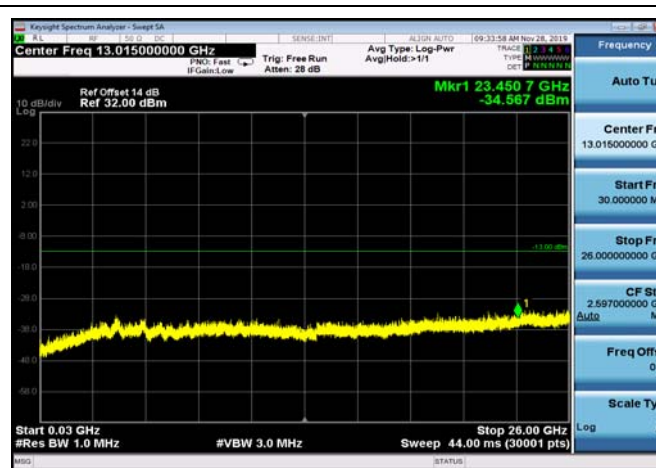

FDD66_HighRange_3MHz_30MHz~26GHz

FDD66_LowRange_1.4MHz_30MHz~26GHz

FDD66_LowRange_10MHz_30MHz~26GHz

FDD66_LowRange_15MHz_30MHz~26GHz

FDD66_LowRange_20MHz_30MHz~26GHz

FDD66_LowRange_3MHz_30MHz~26GHz

FDD66_LowRange_5MHz_30MHz~26GHz