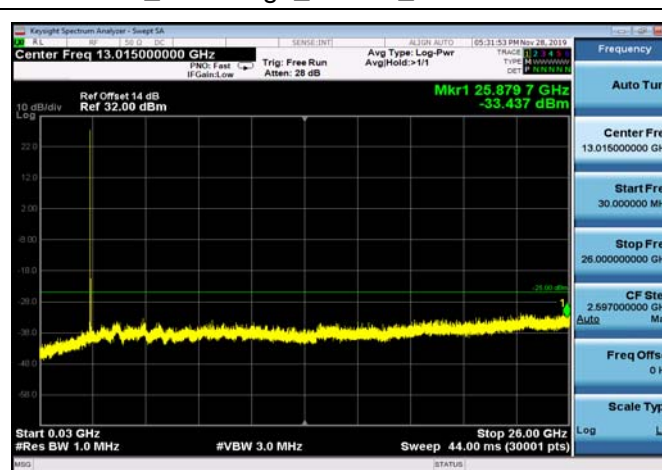

FDD07_LowRange_10MHz_30MHz~26GHz