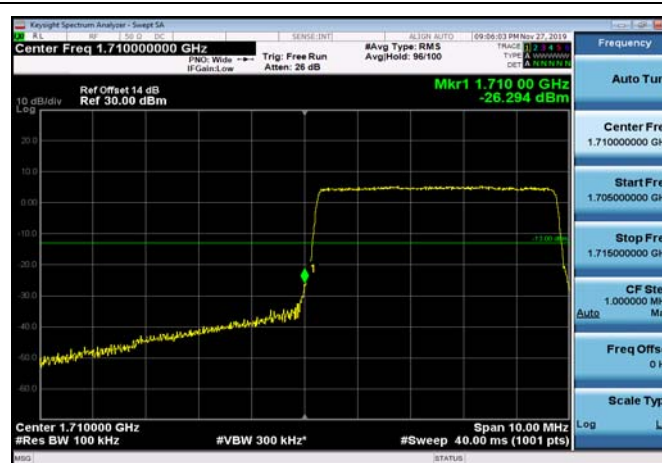

LowRange_FDD04_5MHz_1712.5_OneRB_low_QPSK

LowRange_FDD04_5MHz_1712.5_OneRB_low_Q16

LowRange_ FDD04_5MHz_1712.5_fullIRB
_Low_QPSK

LowRange_ FDD04_5MHz_1712.5_fullIRB
_Low_Q16

LowRange_FDD04_10MHz_1715_OneRB
_low_QPSK