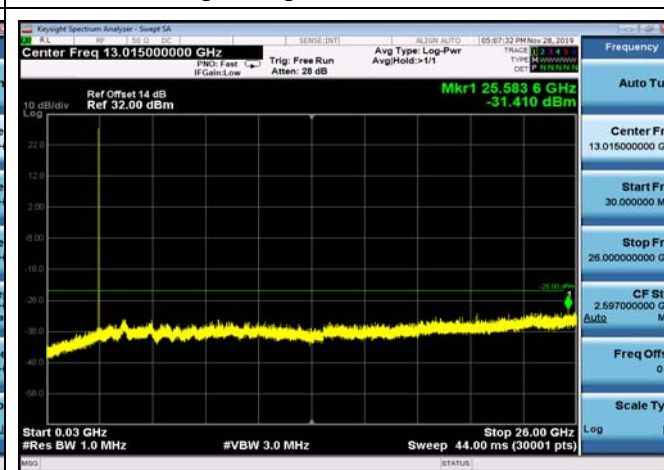

FDD07_HighRange_5MHz_30MHz~26GHz