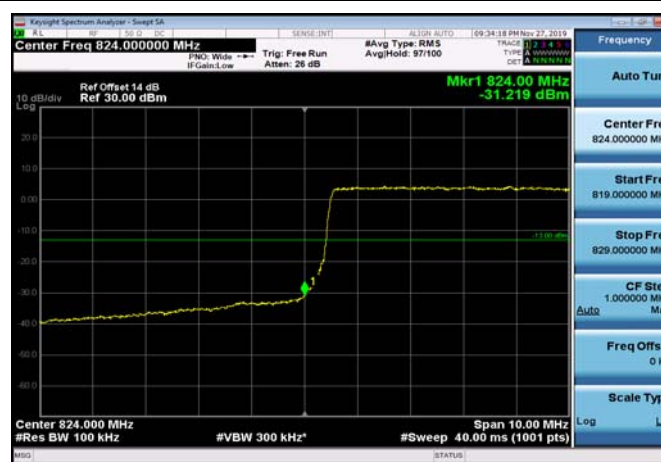

LowRange_FDD05_5MHz_826.5_fullRB
_Low_QPSK

LowRange_FDD05_5MHz_826.5_fullRB
_Low_Q16

LowRange_FDD05_10MHz_829_OneRB
_low_QPSK

LowRange_FDD05_10MHz_829_OneRB
_low_Q16

LowRange_FDD05_10MHz_829_fullRB
_Low_QPSK