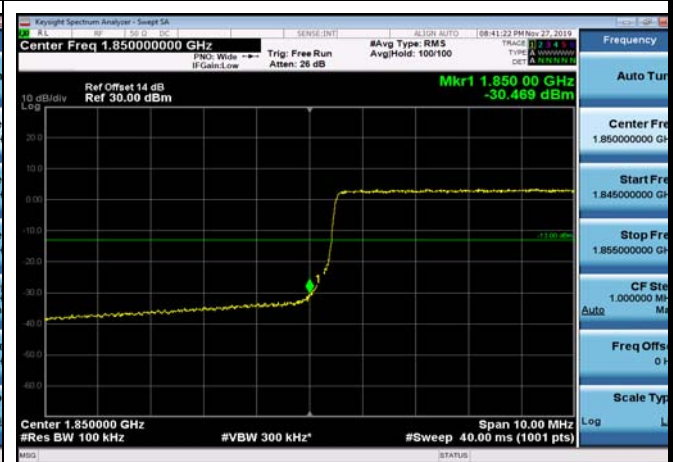

LowRange_ FDD02_5MHz_1852.5_fullIRB
_Low_Q16

LowRange_FDD02_10MHz_1855_OneRB
_low_QPSK

LowRange_FDD02_10MHz_1855_OneRB
_low_Q16

LowRange_ FDD02_10MHz_1855_fullIRB
_Low_QPSK

LowRange_ FDD02_10MHz_1855_fullIRB
_Low_Q16