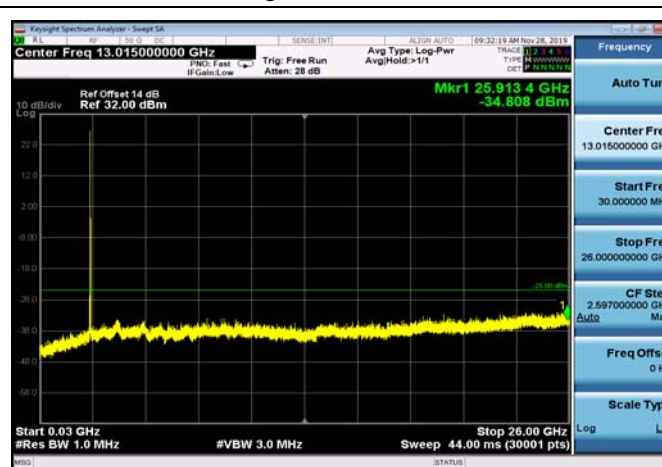

FDD07_HighRange_20MHz_30MHz~26GHz

FDD07_HighRange_5MHz_30MHz~26GHz

FDD07_LowRange_10MHz_30MHz~26GHz

FDD07_LowRange_15MHz_30MHz~26GHz

FDD07_LowRange_20MHz_30MHz~26GHz

FDD07_LowRange_5MHz_30MHz~26GHz

FDD07_MidRange_10MHz_30MHz~26GHz