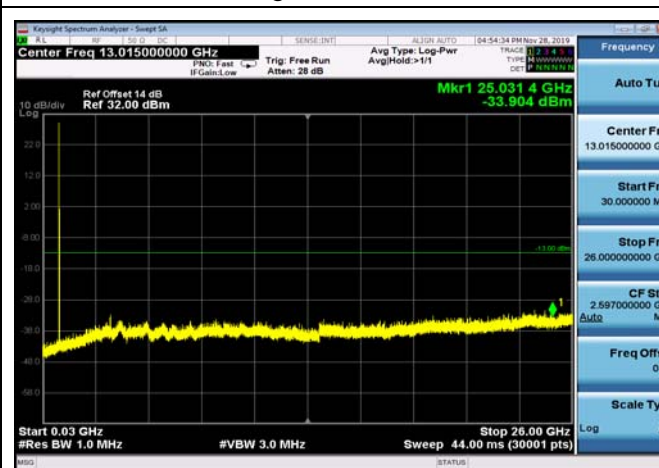

FDD05_LowRange_5MHz_30MHz~26GHz

FDD05_MidRange_1.4MHz_30MHz~26GHz

FDD05_MidRange_10MHz_30MHz~26GHz

FDD05_MidRange_3MHz_30MHz~26GHz

FDD05_MidRange_5MHz_30MHz~26GHz

FDD07_HighRange_10MHz_30MHz~26GHz

FDD07_HighRange_15MHz_30MHz~26GHz