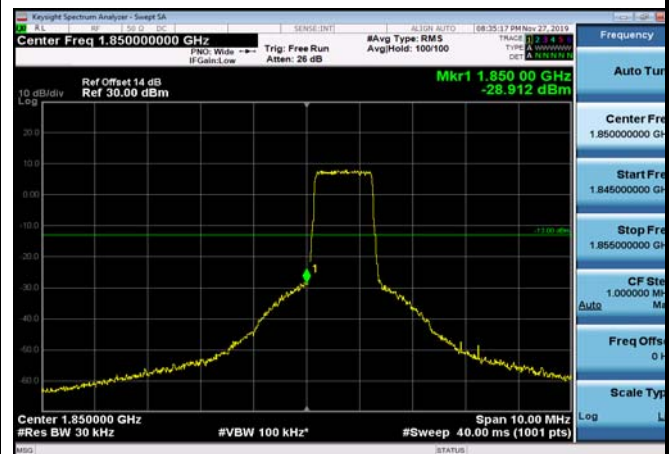

LowRange_FDD02_1.4MHz_1850.7_fullIRB
_Low_Q16