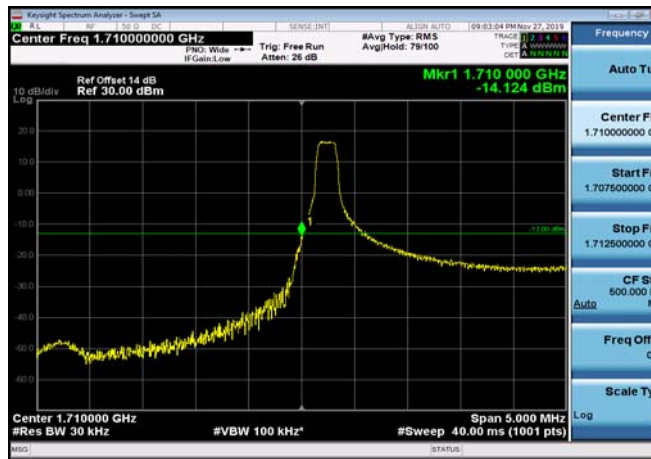

LowRange_FDD04_3MHz_1711.5_OneRB_low_QPSK