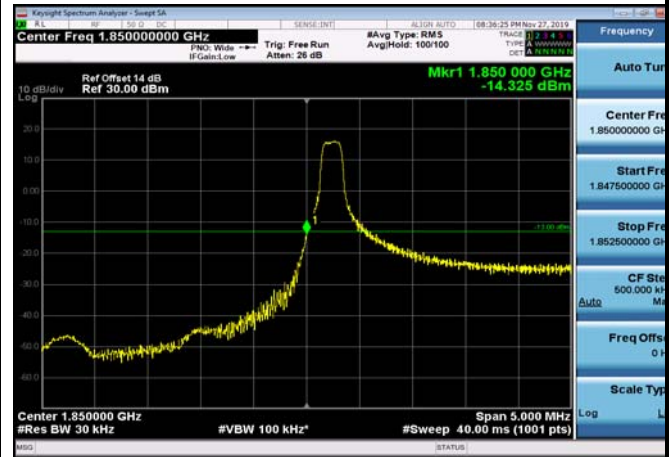

LowRange_FDD02_1.4MHz_1850.7_OneRB
_low_Q16

LowRange_FDD02_1.4MHz_1850.7_fullIRB
_Low_QPSK

LowRange_FDD02_1.4MHz_1850.7_fullIRB
_Low_Q16

LowRange_FDD02_3MHz_1851.5_OneRB_low_QPSK

LowRange_FDD02_3MHz_1851.5_OneRB_low_Q16