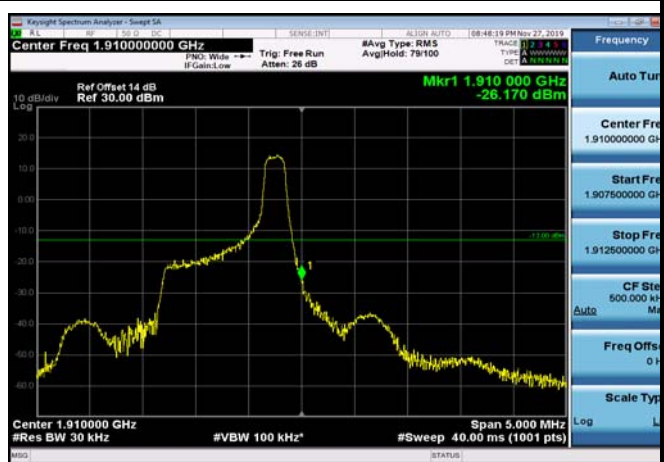

LowRange_FDD02_20MHz_1860_OneRB_low_Q16

LowRange_FDD02_20MHz_1860_fullRB
_Low_QPSK

LowRange_FDD02_20MHz_1860_fullRB
_Low_Q16

HighRange_FDD02_1.4MHz_1909.3_OneRB
_high_QPSK

HighRange_FDD02_1.4MHz_1909.3_OneRB
_high_Q16