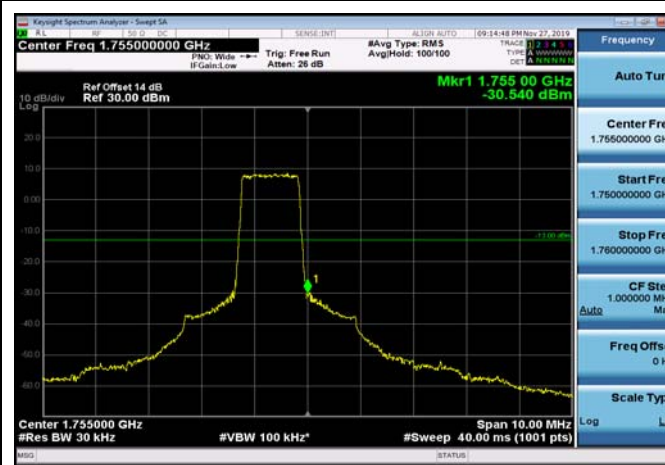

LowRange_FDD04_20MHz_1720_fullRB
_Low_Q16

HighRange_FDD04_1.4MHz_1754.3_OneRB
_high_QPSK

HighRange_FDD04_1.4MHz_1754.3_OneRB
_high_Q16

HighRange_FDD04_1.4MHz_1754.3
_fullRB_High_QPSK

HighRange_FDD04_1.4MHz_1754.3
_fullRB_High_Q16