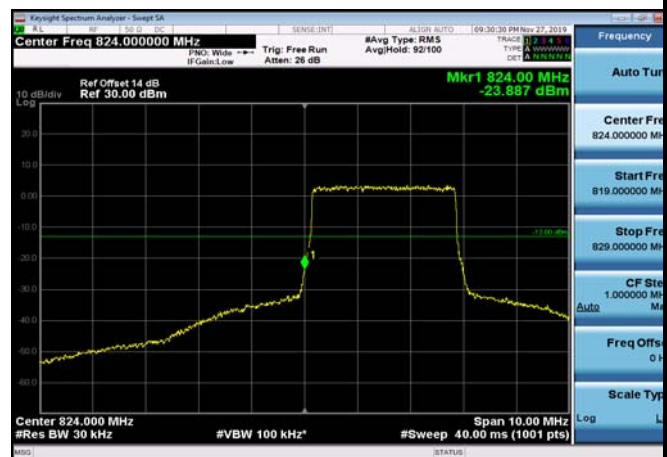

LowRange_FDD05_3MHz_825.5_fullRB
_Low_Q16