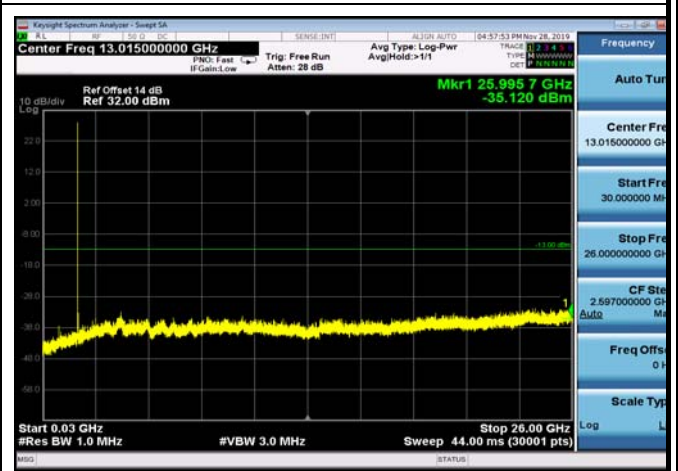

FDD66_MidRange_1.4MHz_30MHz~26GHz

FDD66_MidRange_10MHz_30MHz~26GHz

FDD66_MidRange_15MHz_30MHz~26GHz

FDD66_MidRange_20MHz_30MHz~26GHz

FDD66_MidRange_3MHz_30MHz~26GHz

Conducted Band Edge

LowRange_FDD02_1.4MHz_1850.7_OneRB
_low_QPSK