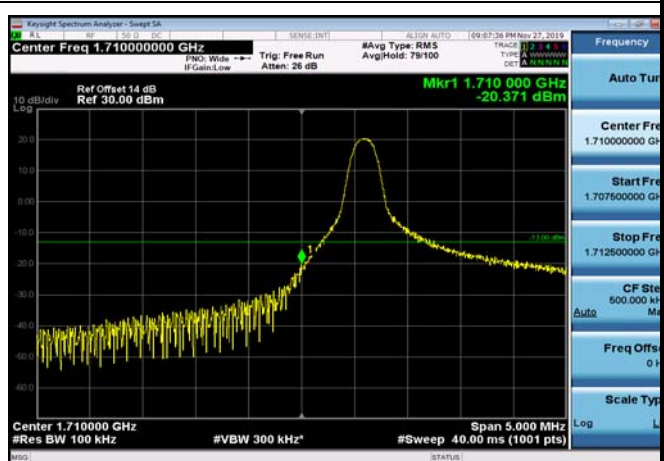

LowRange_FDD04_10MHz_1715_OneRB
_low_Q16