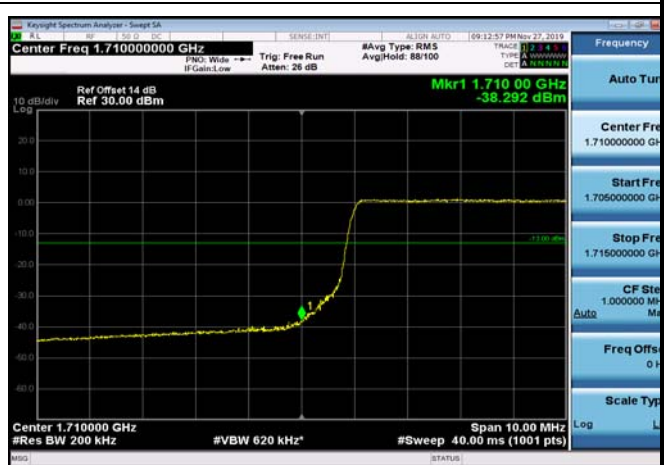

LowRange_FDD04_20MHz_1720_fullRB
_Low_Q16