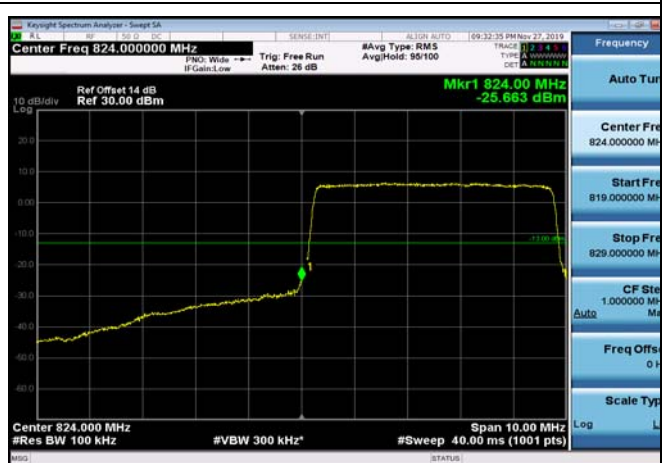

LowRange_FDD05_5MHz_826.5_fullRB
_Low_Q16