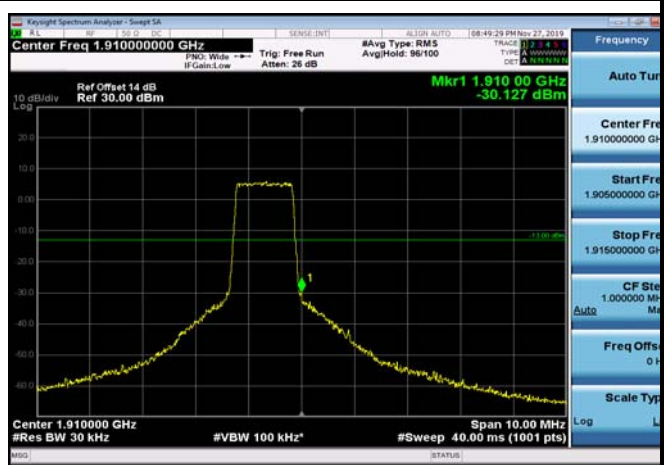

HighRange_FDD02_1.4MHz_1909.3
_fullRB_High_Q16