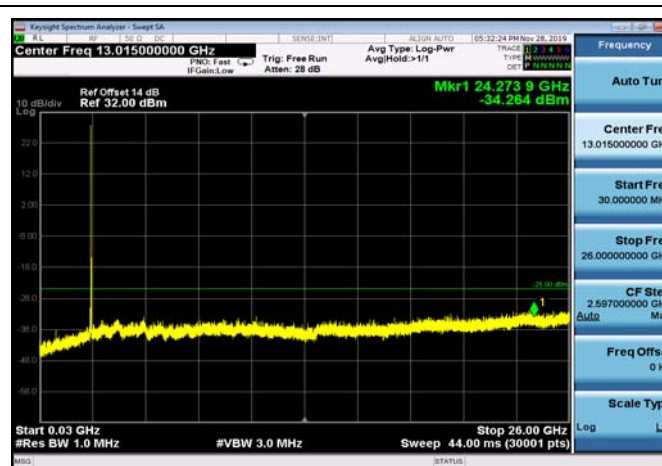

FDD07_HighRange_20MHz_30MHz~26GHz

FDD07_HighRange_5MHz_30MHz~26GHz

FDD07_LowRange_10MHz_30MHz~26GHz

FDD07_LowRange_15MHz_30MHz~26GHz

FDD07_LowRange_20MHz_30MHz~26GHz

FDD07_LowRange_5MHz_30MHz~26GHz

FDD07_MidRange_10MHz_30MHz~26GHz