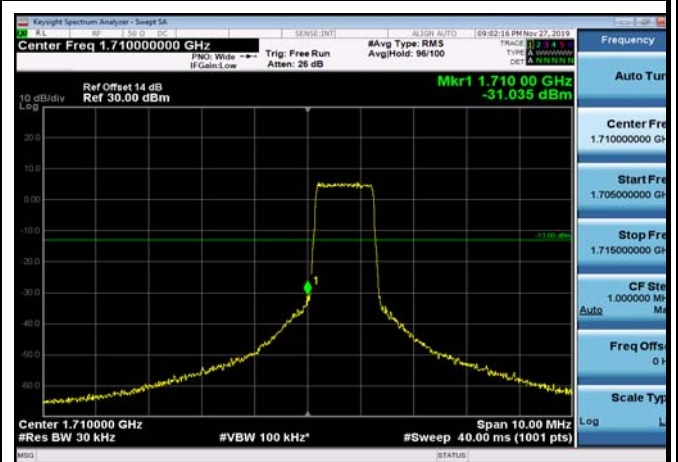

LowRange_ FDD04_1.4MHz_1710.7_fullRB
_Low_Q16