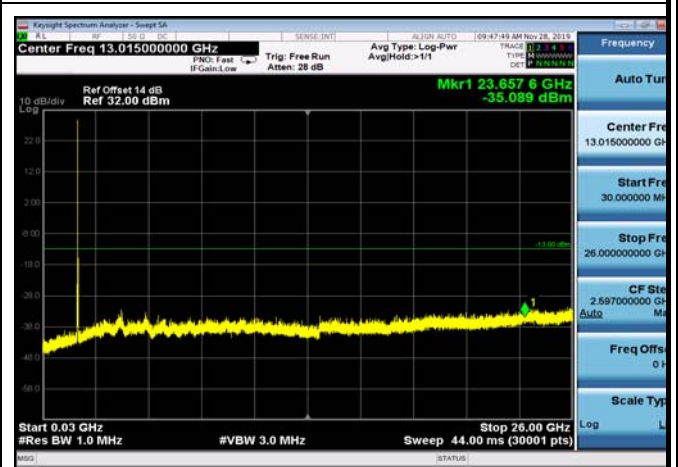

FDD66_MidRange_1.4MHz_30MHz~26GHz

FDD66_MidRange_10MHz_30MHz~26GHz

FDD66_MidRange_15MHz_30MHz~26GHz

FDD66_MidRange_20MHz_30MHz~26GHz

FDD66_MidRange_3MHz_30MHz~26GHz

Conducted Band Edge

LowRange_FDD02_1.4MHz_1850.7_OneRB
_low_QPSK