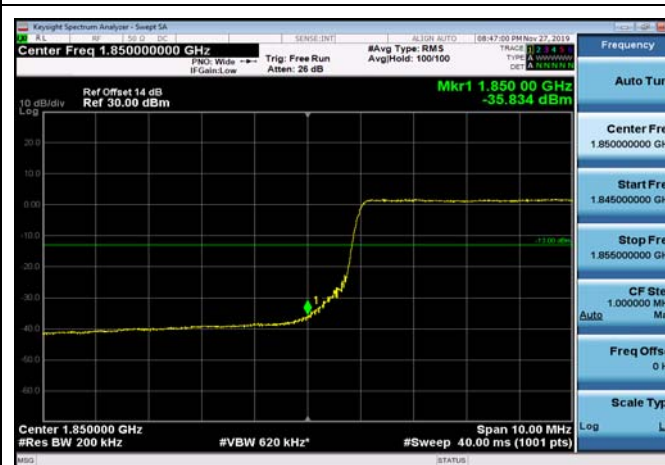

LowRange_FDD02_20MHz_1860_fullRB
_Low_QPSK