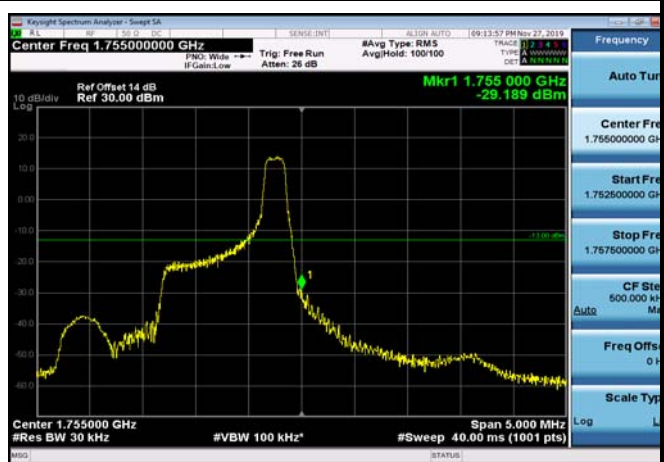

HighRange_FDD04_1.4MHz_1754.3_OneRB
_high_Q16