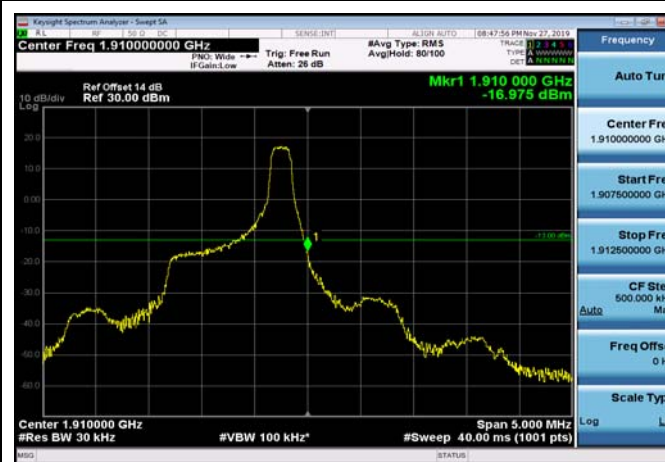

LowRange_FDD02_20MHz_1860_OneRB_low_Q16

LowRange_FDD02_20MHz_1860_fullRB
_Low_QPSK

LowRange_FDD02_20MHz_1860_fullRB
_Low_Q16

HighRange_FDD02_1.4MHz_1909.3_OneRB
_high_QPSK

HighRange_FDD02_1.4MHz_1909.3_OneRB
_high_Q16