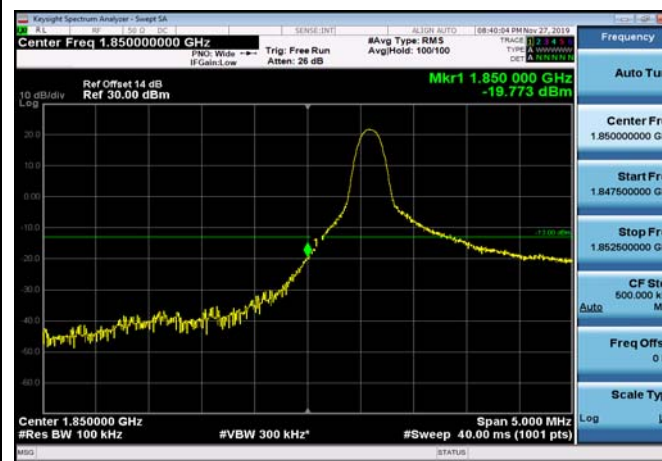

LowRange_FDD02_10MHz_1855_OneRB
_low_QPSK