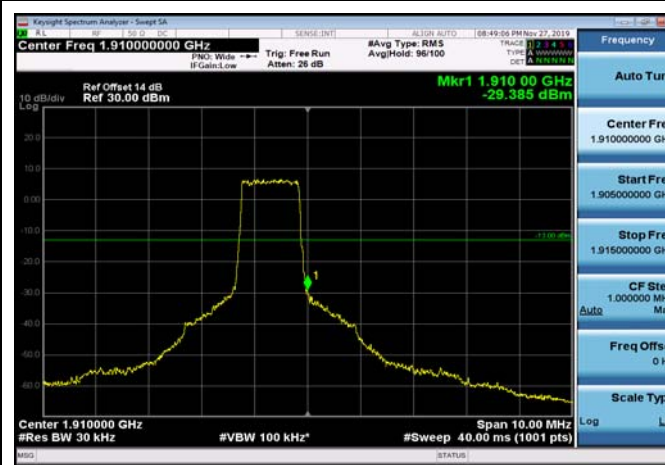

HighRange_FDD02_1.4MHz_1909.3
_fullRB_High_QPSK