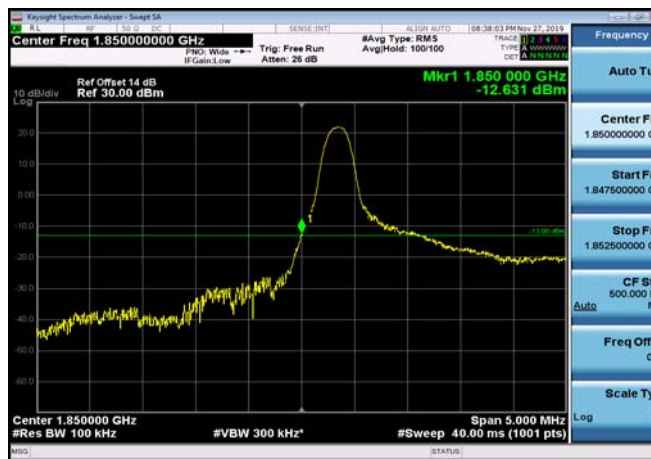

LowRange_FDD02_5MHz_1852.5_OneRB_low_QPSK