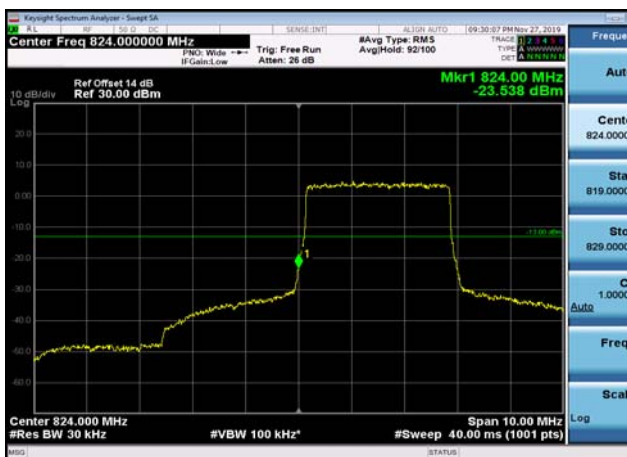

LowRange_FDD05_3MHz_825.5_fullRB
_Low_QPSK