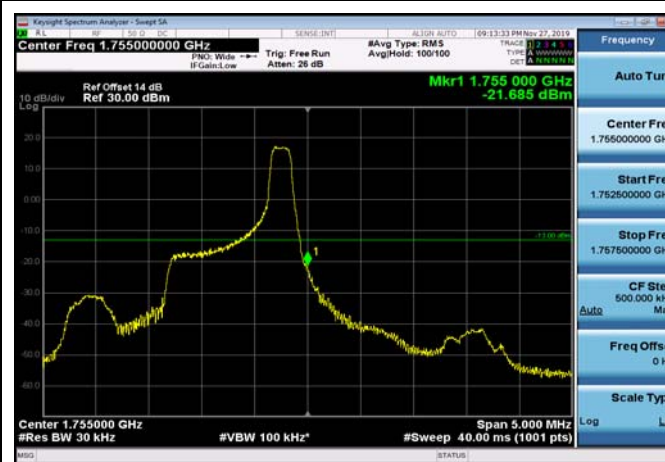

HighRange_FDD04_1.4MHz_1754.3_OneRB
_high_QPSK