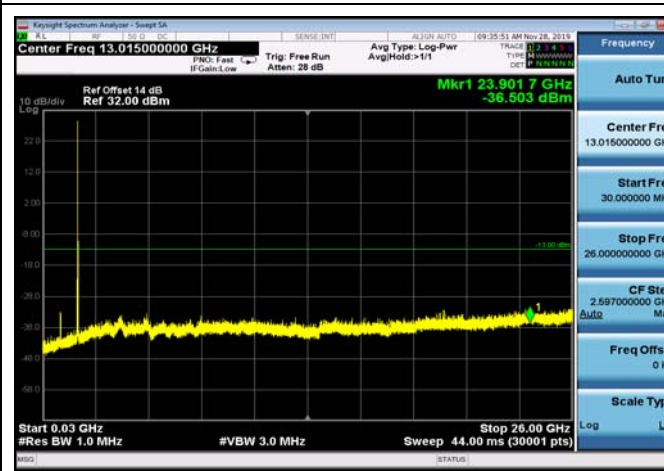

FDD66_MidRange_1.4MHz_30MHz~26GHz

FDD66_MidRange_10MHz_30MHz~26GHz

FDD66_MidRange_15MHz_30MHz~26GHz

FDD66_MidRange_20MHz_30MHz~26GHz

FDD66_MidRange_3MHz_30MHz~26GHz

Conducted Band Edge

LowRange_FDD02_1.4MHz_1850.7_OneRB
_low_QPSK