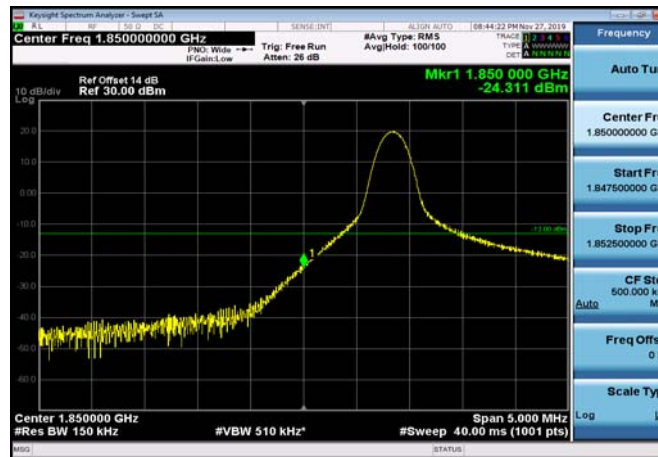

LowRange_FDD02_15MHz_1857.5_OneRB_low_Q16