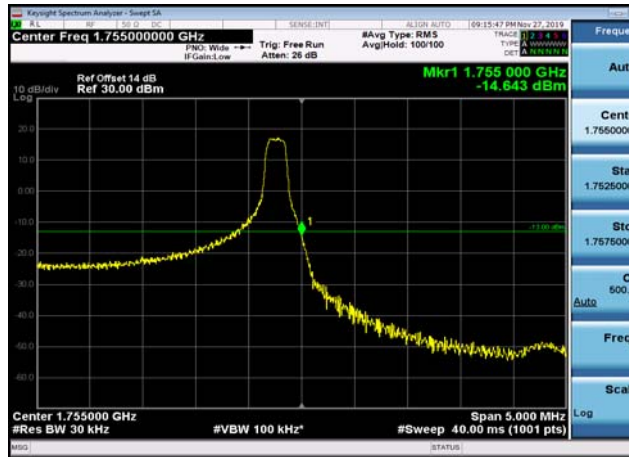

HighRange_FDD04_3MHz_1753.5_OneRB_high_QPSK