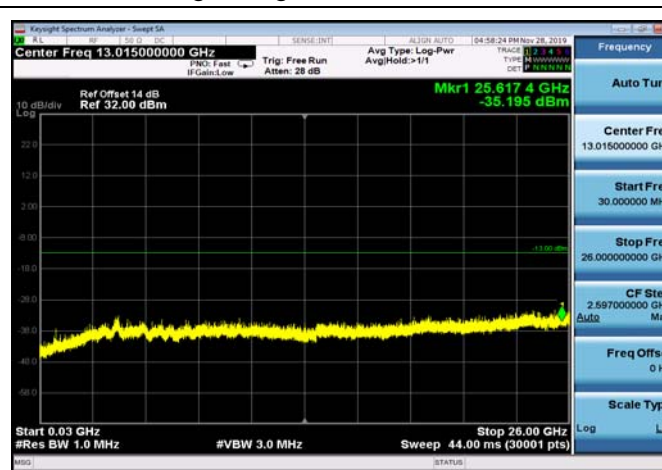

FDD66_HighRange_3MHz_30MHz~26GHz