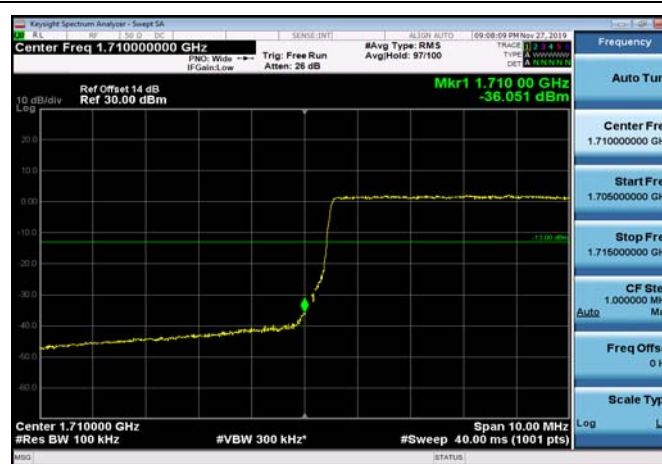

LowRange_ FDD04_10MHz_1715_fullIRB
_Low_QPSK