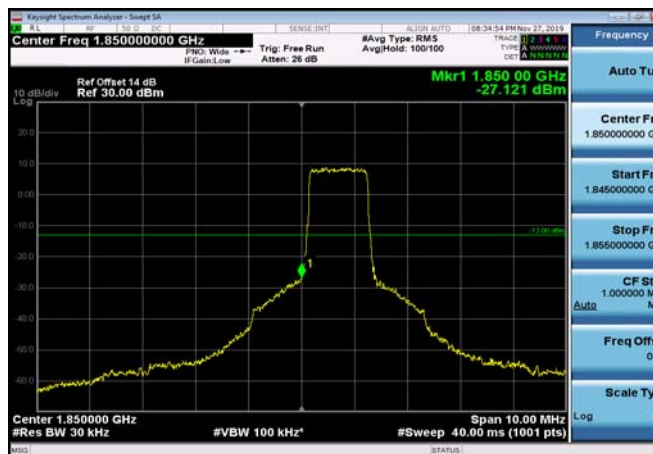

FDD66_MidRange_1.4MHz_30MHz~26GHz

FDD66_MidRange_10MHz_30MHz~26GHz

FDD66_MidRange_15MHz_30MHz~26GHz

FDD66_MidRange_20MHz_30MHz~26GHz

FDD66_MidRange_3MHz_30MHz~26GHz

Conducted Band Edge

LowRange_FDD02_1.4MHz_1850.7_OneRB
_low_QPSK

LowRange_FDD02_1.4MHz_1850.7_OneRB
_low_Q16

LowRange_FDD02_1.4MHz_1850.7_fullIRB
_Low_QPSK

LowRange_FDD02_1.4MHz_1850.7_fullIRB
_Low_Q16

LowRange_FDD02_3MHz_1851.5_OneRB_low_QPSK

LowRange_FDD02_3MHz_1851.5_OneRB_low_Q16