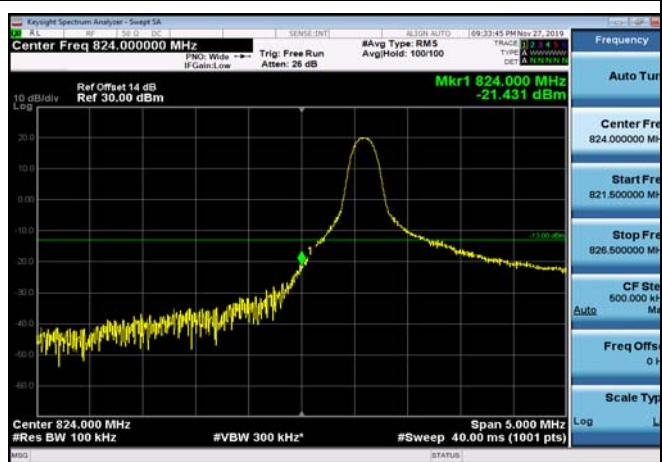

LowRange_FDD05_5MHz_826.5_fullRB
_Low_QPSK

LowRange_FDD05_5MHz_826.5_fullRB
_Low_Q16

LowRange_FDD05_10MHz_829_OneRB
_low_QPSK

LowRange_FDD05_10MHz_829_OneRB
_low_Q16

LowRange_FDD05_10MHz_829_fullRB
_Low_QPSK