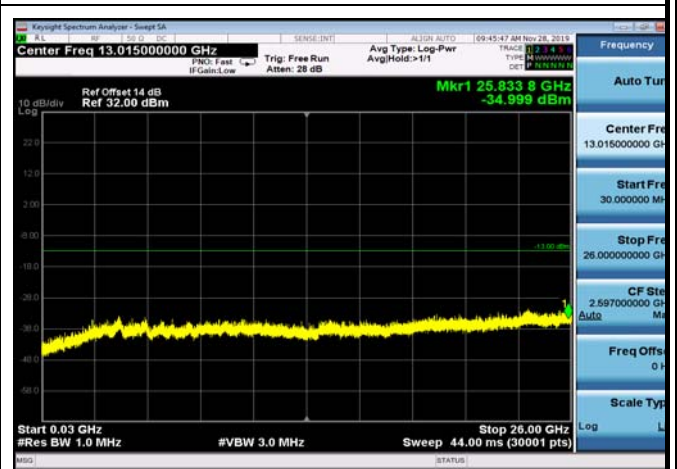

FDD66_HighRange_3MHz_30MHz~26GHz

FDD66_LowRange_1.4MHz_30MHz~26GHz

FDD66_LowRange_10MHz_30MHz~26GHz

FDD66_LowRange_15MHz_30MHz~26GHz

FDD66_LowRange_20MHz_30MHz~26GHz

FDD66_LowRange_3MHz_30MHz~26GHz

FDD66_LowRange_5MHz_30MHz~26GHz