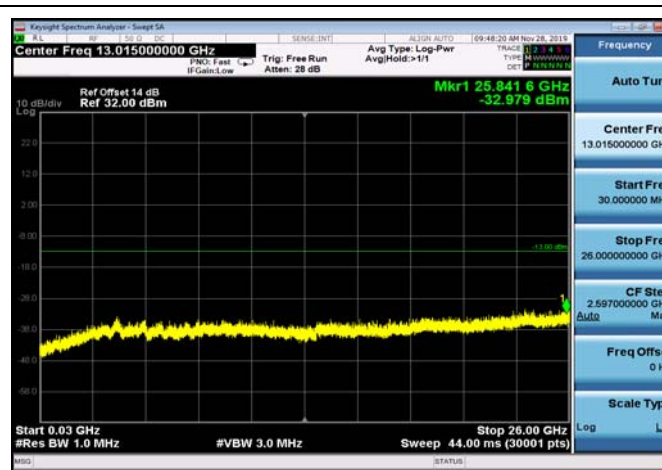

FDD07_MidRange_15MHz_30MHz~26GHz

FDD07_MidRange_20MHz_30MHz~26GHz

FDD07_MidRange_5MHz_30MHz~26GHz

FDD66_HighRange_1.4MHz_30MHz~26GHz

FDD66_HighRange_10MHz_30MHz~26GHz

FDD66_HighRange_15MHz_30MHz~26GHz

FDD66_HighRange_20MHz_30MHz~26GHz