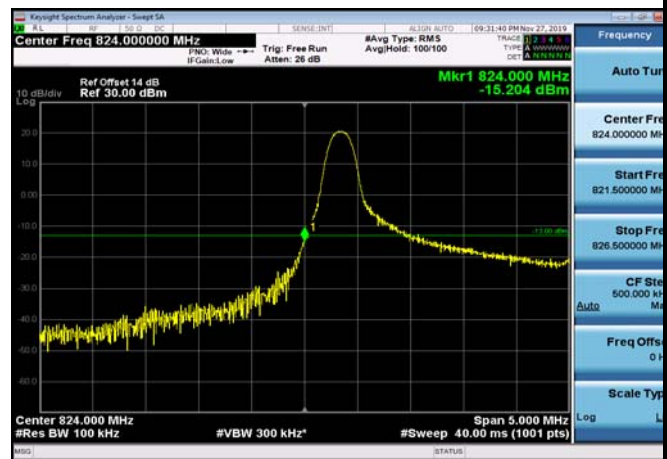

LowRange_FDD05_3MHz_825.5_OneRB
_low_Q16

LowRange_FDD05_3MHz_825.5_fullRB
_Low_QPSK

LowRange_FDD05_3MHz_825.5_fullRB
_Low_Q16

LowRange_FDD05_5MHz_826.5_OneRB
_low_QPSK

LowRange_FDD05_5MHz_826.5_OneRB
_low_Q16