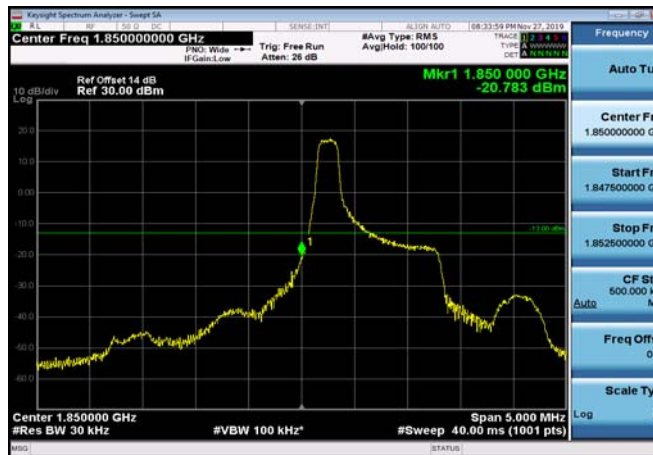

FDD66_MidRange_1.4MHz_30MHz~26GHz

FDD66_MidRange_10MHz_30MHz~26GHz

FDD66_MidRange_15MHz_30MHz~26GHz

FDD66_MidRange_20MHz_30MHz~26GHz

FDD66_MidRange_3MHz_30MHz~26GHz

Conducted Band Edge

LowRange_FDD02_1.4MHz_1850.7_OneRB
_low_QPSK