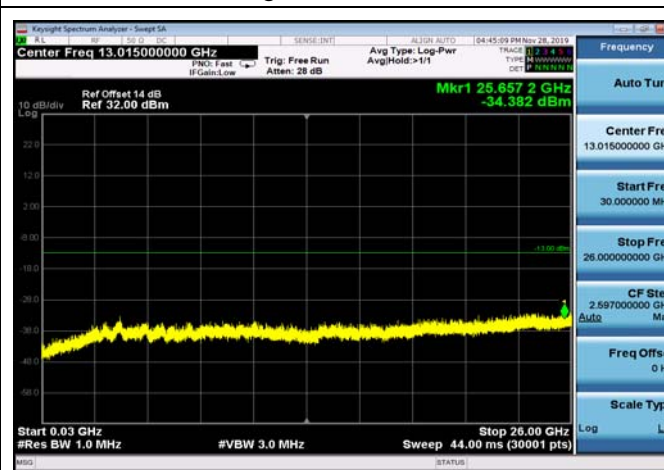

FDD66_LowRange_1.4MHz_30MHz~26GHz