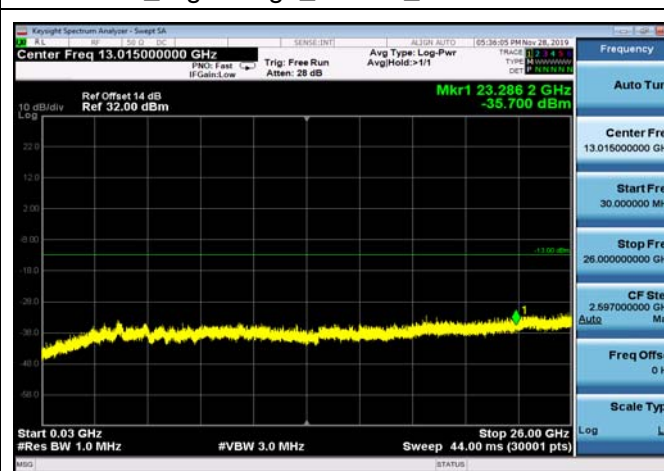

FDD07_MidRange_15MHz_30MHz~26GHz

FDD07_MidRange_20MHz_30MHz~26GHz

FDD07_MidRange_5MHz_30MHz~26GHz

FDD66_HighRange_1.4MHz_30MHz~26GHz

FDD66_HighRange_10MHz_30MHz~26GHz

FDD66_HighRange_15MHz_30MHz~26GHz

FDD66_HighRange_20MHz_30MHz~26GHz