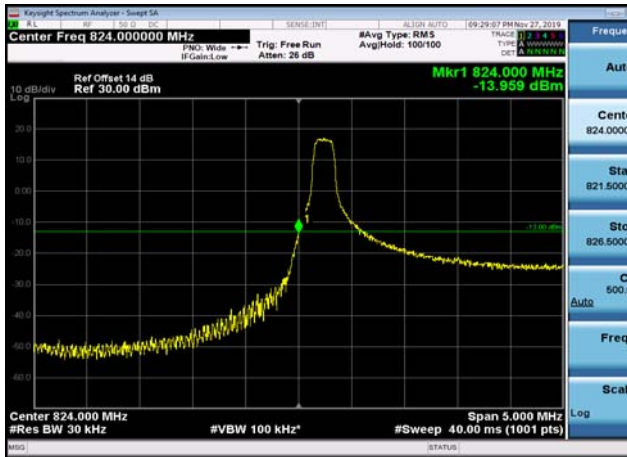

LowRange_ FDD05_1.4MHz_824.7_OneRB
_low_QPSK

LowRange_ FDD05_1.4MHz_824.7_OneRB
_low_Q16

LowRange_ FDD05_1.4MHz_824.7_fullRB
_Low_QPSK

LowRange_ FDD05_1.4MHz_824.7_fullRB
_Low_Q16

LowRange_FDD05_3MHz_825.5_OneRB
_low_QPSK