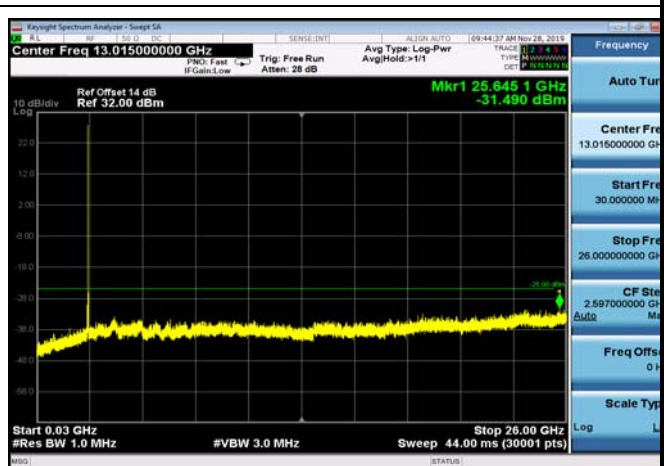

FDD07_MidRange_15MHz_30MHz~26GHz