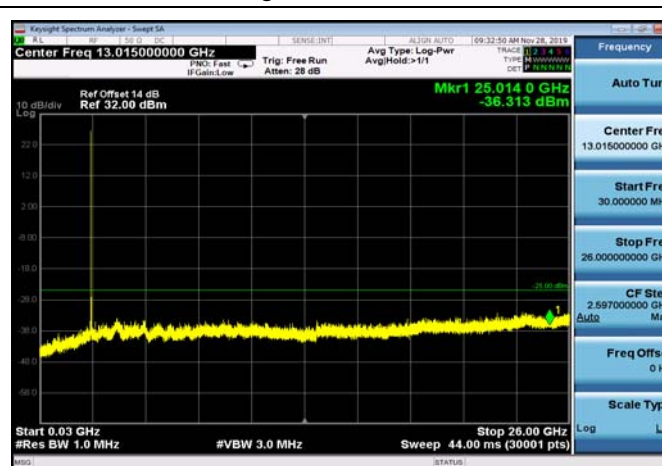

FDD07_MidRange_20MHz_30MHz~26GHz