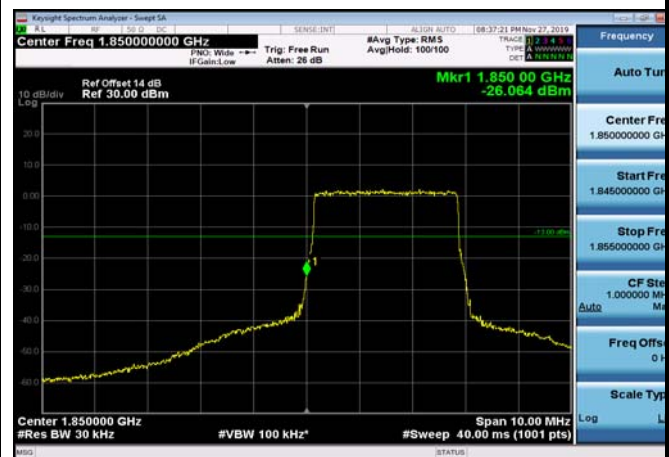

LowRange_FDD02_1.4MHz_1850.7_OneRB
_low_Q16

LowRange_FDD02_1.4MHz_1850.7_fullIRB
_Low_QPSK

LowRange_FDD02_1.4MHz_1850.7_fullIRB
_Low_Q16

LowRange_FDD02_3MHz_1851.5_OneRB_low_QPSK

LowRange_FDD02_3MHz_1851.5_OneRB_low_Q16

LowRange_FDD02_3MHz_1851.5_fullIRB_Low_QPSK

LowRange_FDD02_3MHz_1851.5_fullIRB_Low_Q16

LowRange_FDD02_5MHz_1852.5_OneRB_low_QPSK

LowRange_FDD02_5MHz_1852.5_OneRB_low_Q16

LowRange_ FDD02_5MHz_1852.5_fullIRB
_Low_QPSK