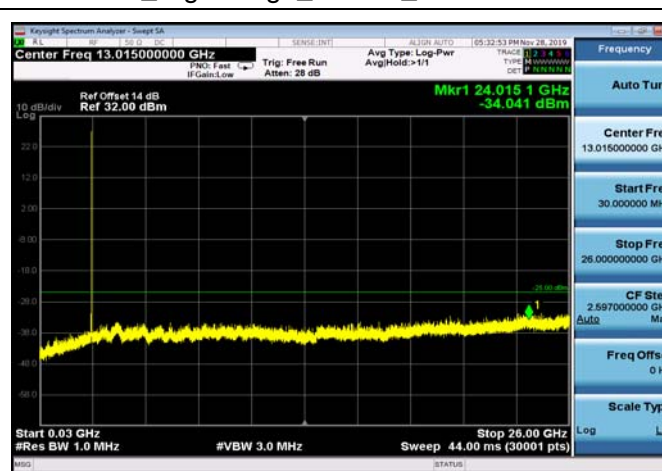

FDD05_LowRange_5MHz_30MHz~26GHz

FDD05_MidRange_1.4MHz_30MHz~26GHz

FDD05_MidRange_10MHz_30MHz~26GHz

FDD05_MidRange_3MHz_30MHz~26GHz

FDD05_MidRange_5MHz_30MHz~26GHz

FDD07_HighRange_10MHz_30MHz~26GHz

FDD07_HighRange_15MHz_30MHz~26GHz