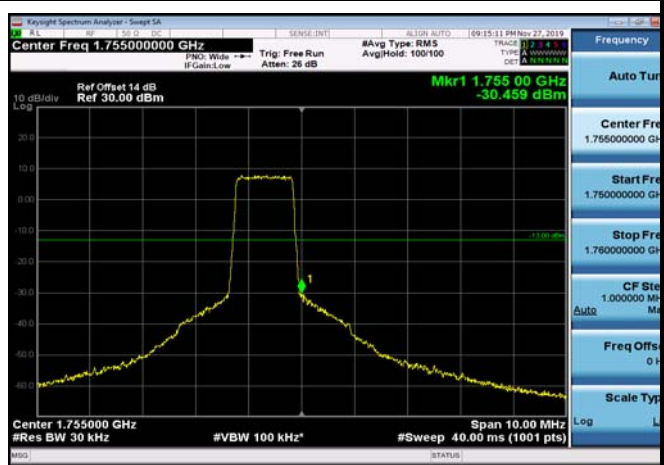

LowRange_FDD04_20MHz_1720_fullRB
_Low_Q16

HighRange_FDD04_1.4MHz_1754.3_OneRB
_high_QPSK

HighRange_FDD04_1.4MHz_1754.3_OneRB
_high_Q16

HighRange_FDD04_1.4MHz_1754.3
_fullRB_High_QPSK

HighRange_FDD04_1.4MHz_1754.3
_fullRB_High_Q16