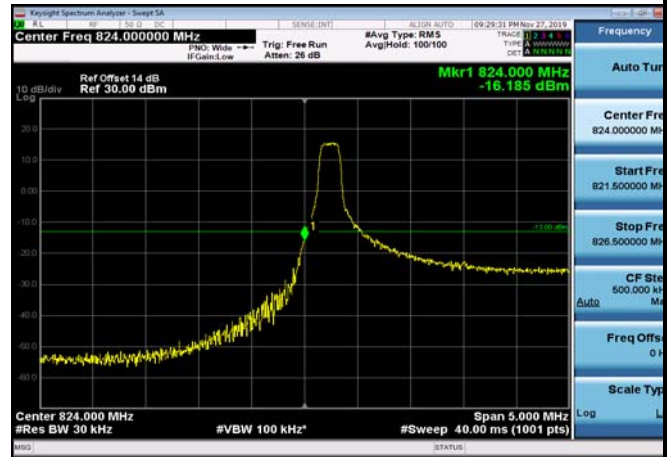

LowRange_FDD05_3MHz_825.5_OneRB
_low_Q16