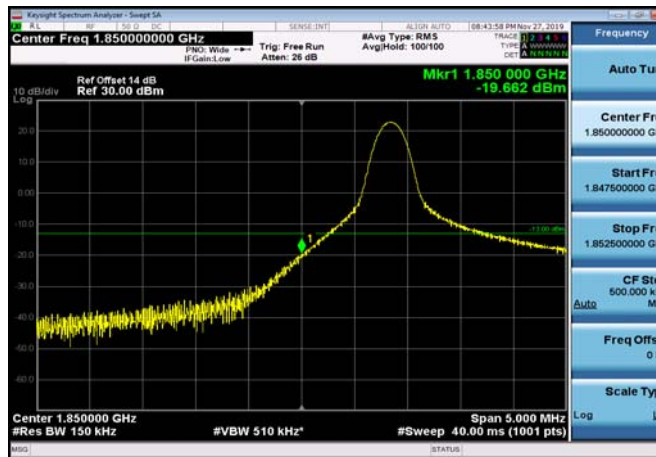

LowRange_FDD02_15MHz_1857.5_OneRB_low_QPSK