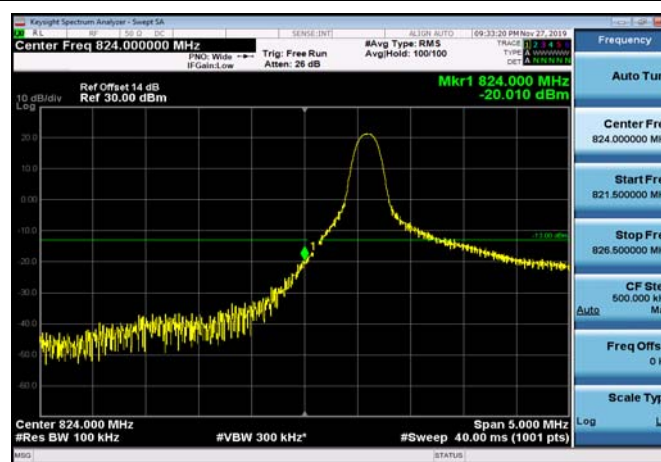

LowRange_FDD05_10MHz_829_OneRB
_low_QPSK