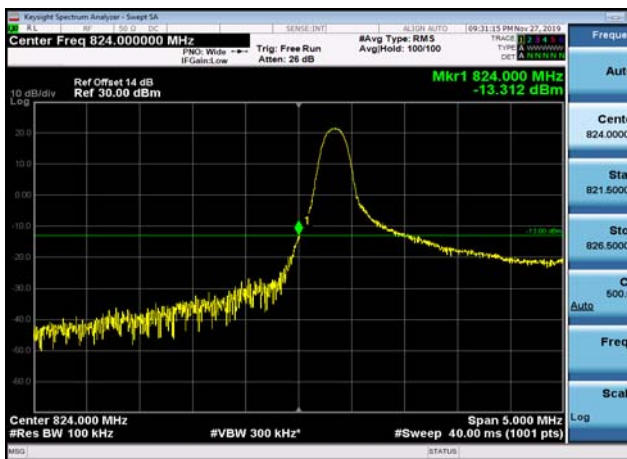

LowRange_FDD05_3MHz_825.5_OneRB
_low_Q16

LowRange_FDD05_3MHz_825.5_fullRB
_Low_QPSK

LowRange_FDD05_3MHz_825.5_fullRB
_Low_Q16

LowRange_FDD05_5MHz_826.5_OneRB
_low_QPSK

LowRange_FDD05_5MHz_826.5_OneRB
_low_Q16