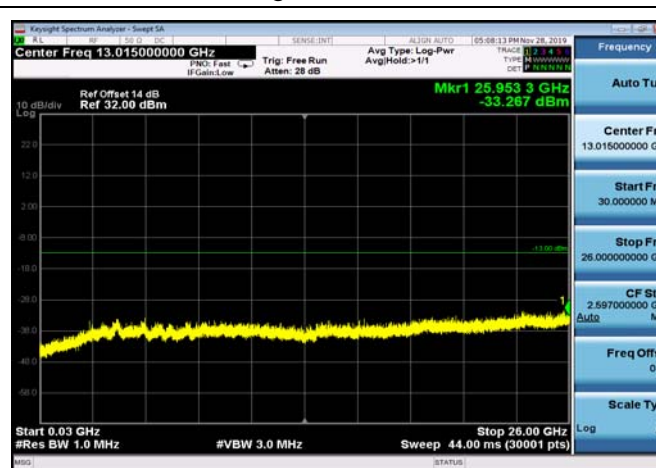

FDD66_HighRange_3MHz_30MHz~26GHz

FDD66_LowRange_1.4MHz_30MHz~26GHz

FDD66_LowRange_10MHz_30MHz~26GHz

FDD66_LowRange_15MHz_30MHz~26GHz

FDD66_LowRange_20MHz_30MHz~26GHz

FDD66_LowRange_3MHz_30MHz~26GHz

FDD66_LowRange_5MHz_30MHz~26GHz