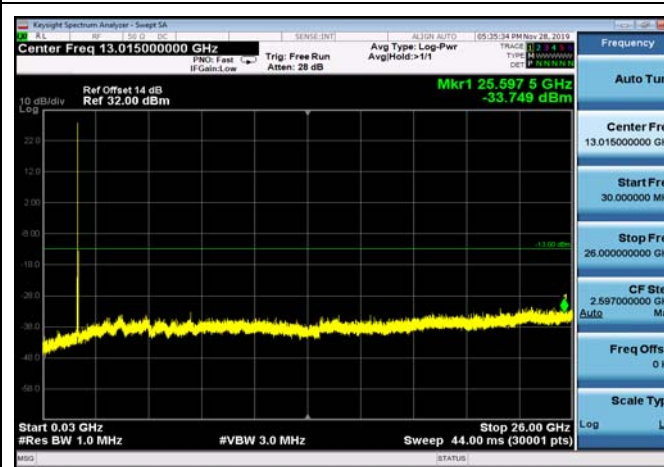

FDD66_MidRange_10MHz_30MHz~26GHz