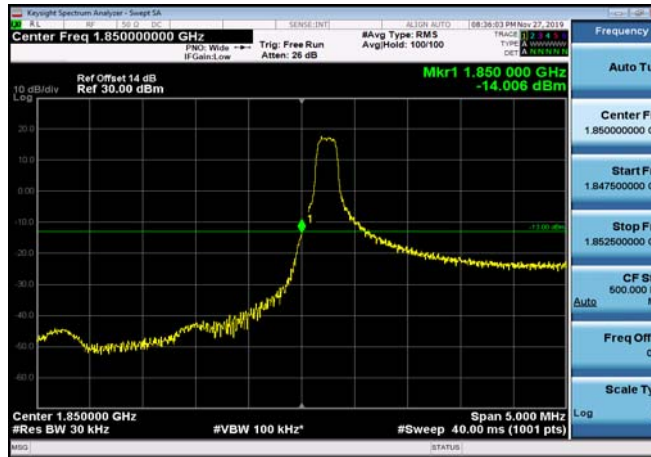

LowRange_FDD02_1.4MHz_1850.7_OneRB
_low_Q16

LowRange_FDD02_1.4MHz_1850.7_fullIRB
_Low_QPSK

LowRange_FDD02_1.4MHz_1850.7_fullIRB
_Low_Q16

LowRange_FDD02_3MHz_1851.5_OneRB_low_QPSK

LowRange_FDD02_3MHz_1851.5_OneRB_low_Q16