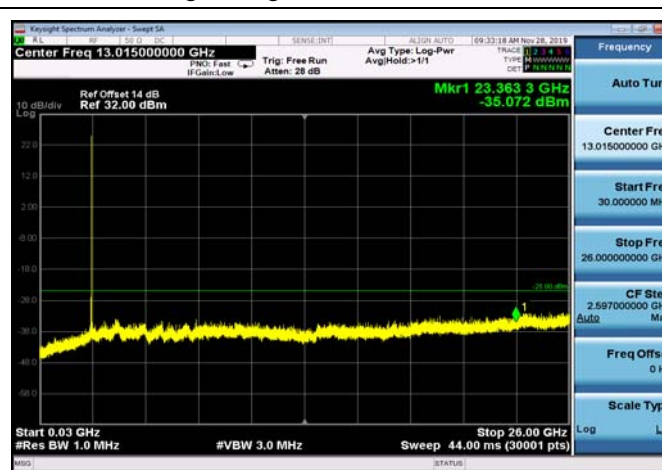

FDD07_HighRange_20MHz_30MHz~26GHz