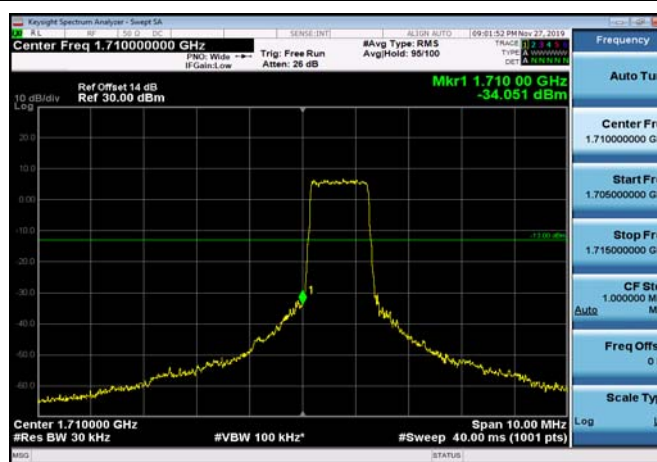

HighRange_ FDD02_20MHz_1900_fullRB
_High_QPSK

HighRange_ FDD02_20MHz_1900_fullRB
_High_Q16

LowRange_ FDD04_1.4MHz_1710.7_OneRB
_low_QPSK

LowRange_ FDD04_1.4MHz_1710.7_OneRB
_low_Q16

LowRange_ FDD04_1.4MHz_1710.7_fullRB
_Low_QPSK