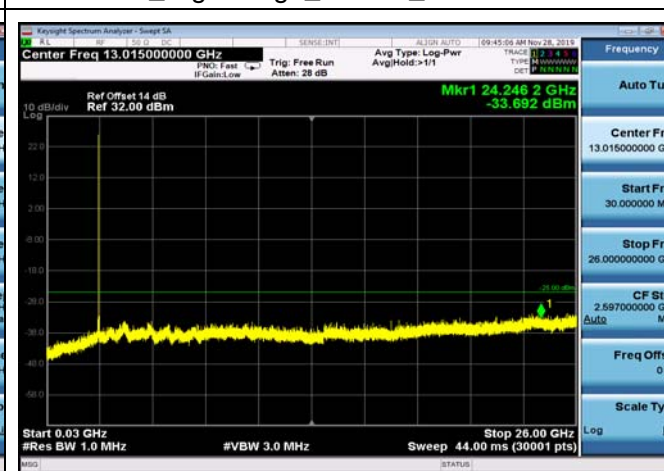

FDD05_LowRange_5MHz_30MHz~26GHz

FDD05_MidRange_1.4MHz_30MHz~26GHz

FDD05_MidRange_10MHz_30MHz~26GHz

FDD05_MidRange_3MHz_30MHz~26GHz

FDD05_MidRange_5MHz_30MHz~26GHz

FDD07_HighRange_10MHz_30MHz~26GHz

FDD07_HighRange_15MHz_30MHz~26GHz