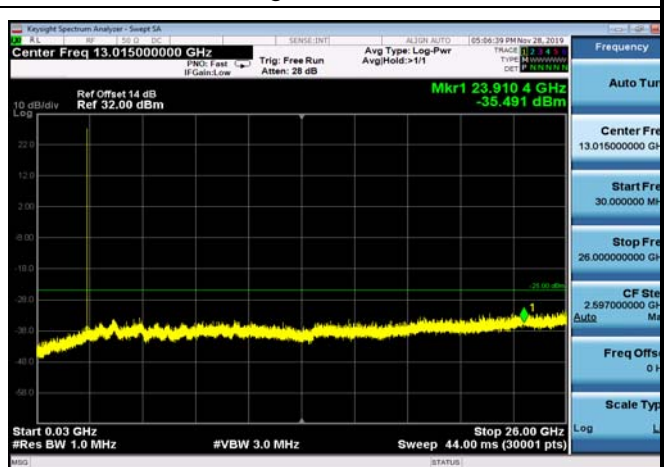

FDD07_HighRange_20MHz_30MHz~26GHz

FDD07_HighRange_5MHz_30MHz~26GHz

FDD07_LowRange_10MHz_30MHz~26GHz

FDD07_LowRange_15MHz_30MHz~26GHz

FDD07_LowRange_20MHz_30MHz~26GHz

FDD07_LowRange_5MHz_30MHz~26GHz

FDD07_MidRange_10MHz_30MHz~26GHz