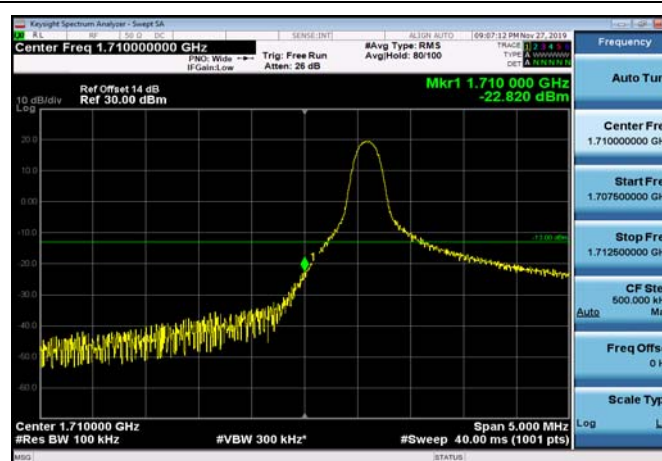

LowRange_FDD04_5MHz_1712.5_OneRB_low_QPSK

LowRange_FDD04_5MHz_1712.5_OneRB_low_Q16

LowRange_ FDD04_5MHz_1712.5_fullIRB
_Low_QPSK

LowRange_ FDD04_5MHz_1712.5_fullIRB
_Low_Q16

LowRange_FDD04_10MHz_1715_OneRB
_low_QPSK