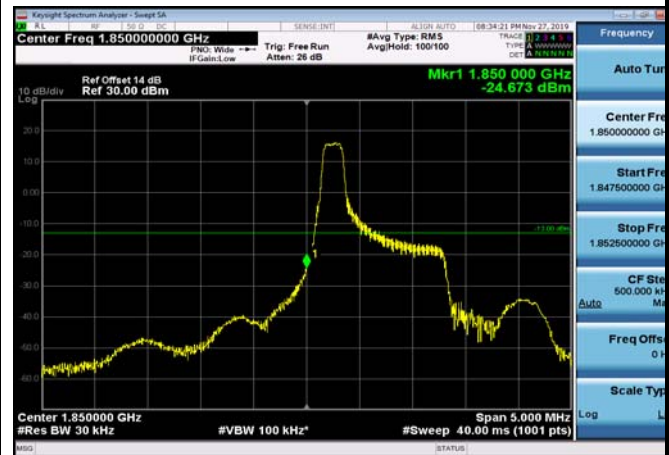

LowRange_FDD02_1.4MHz_1850.7_OneRB
_low_Q16