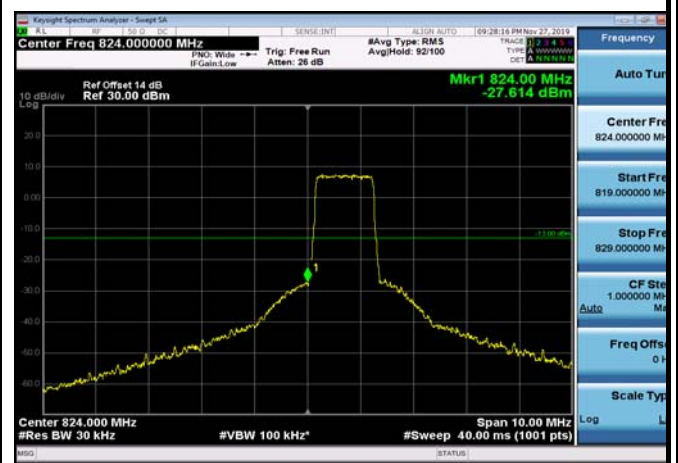

LowRange_ FDD05_1.4MHz_824.7_OneRB
_low_QPSK

LowRange_ FDD05_1.4MHz_824.7_OneRB
_low_Q16

LowRange_ FDD05_1.4MHz_824.7_fullRB
_Low_QPSK

LowRange_ FDD05_1.4MHz_824.7_fullRB
_Low_Q16

LowRange_FDD05_3MHz_825.5_OneRB
_low_QPSK