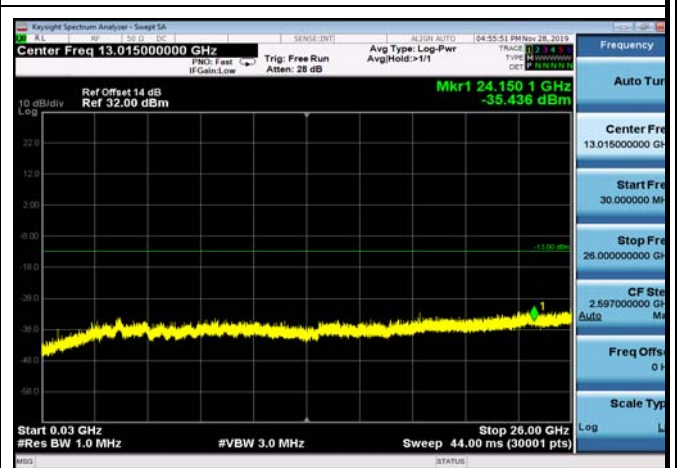

FDD66_HighRange_3MHz_30MHz~26GHz

FDD66_LowRange_1.4MHz_30MHz~26GHz

FDD66_LowRange_10MHz_30MHz~26GHz

FDD66_LowRange_15MHz_30MHz~26GHz

FDD66_LowRange_20MHz_30MHz~26GHz

FDD66_LowRange_3MHz_30MHz~26GHz

FDD66_LowRange_5MHz_30MHz~26GHz