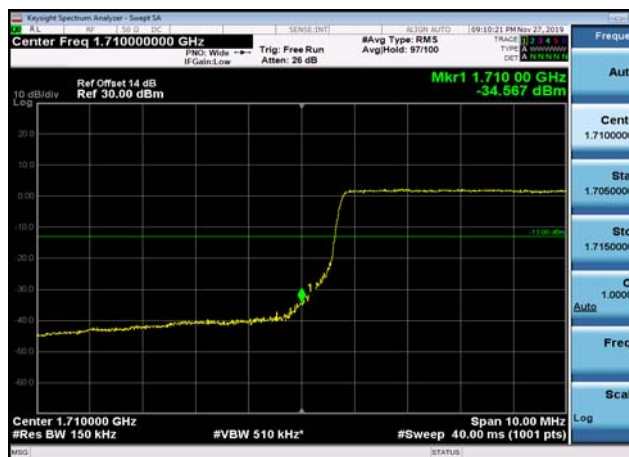

LowRange_FDD04_15MHz_1717.5_fullRB_Low_QPSK