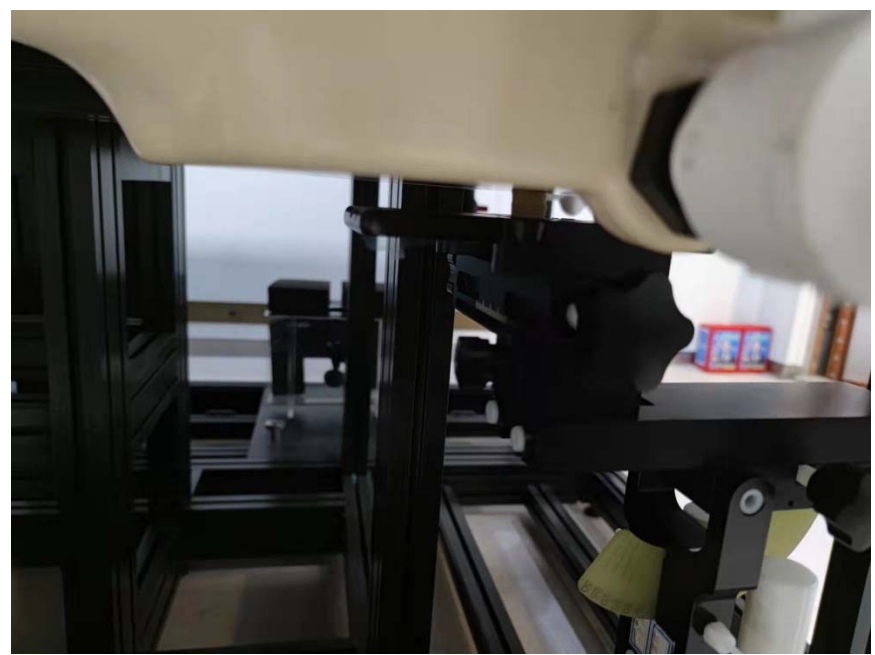

SETUP PHOTOGRAPH

Left Cheek

Left Tilt

Right Cheek

Right Tilt

Back(10mm)

Front(10mm)

Top(10mm)

Bottom(10mm)

Left(10mm)

Right(10mm)

Variant product

Back(10mm)