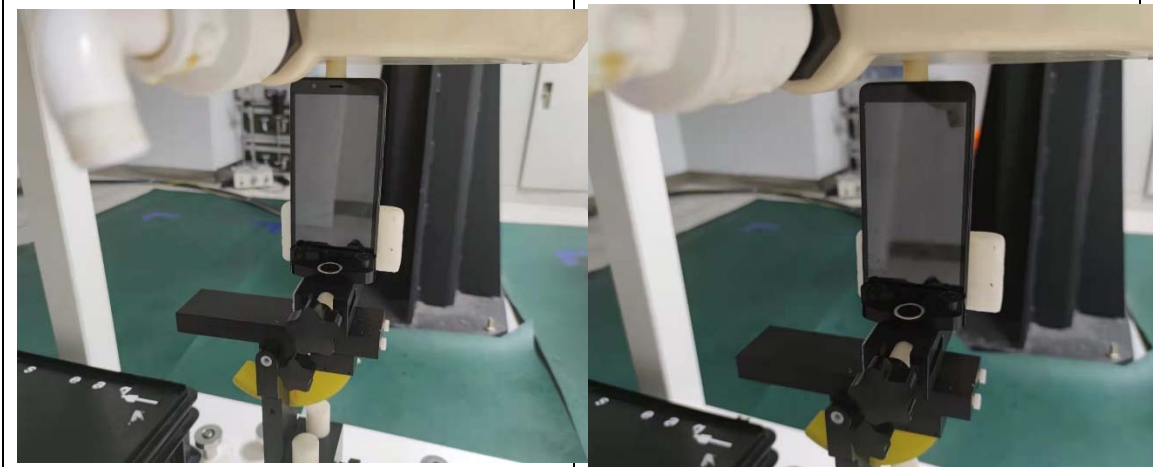

SETUP PHOTOGRAPH

Left Cheek

Left Tilt

Right Cheek

Right Tilt

Back(10mm)

Front(10mm)

Top(10mm)

Bottom(10mm)

Left(10mm)

Right(10mm)