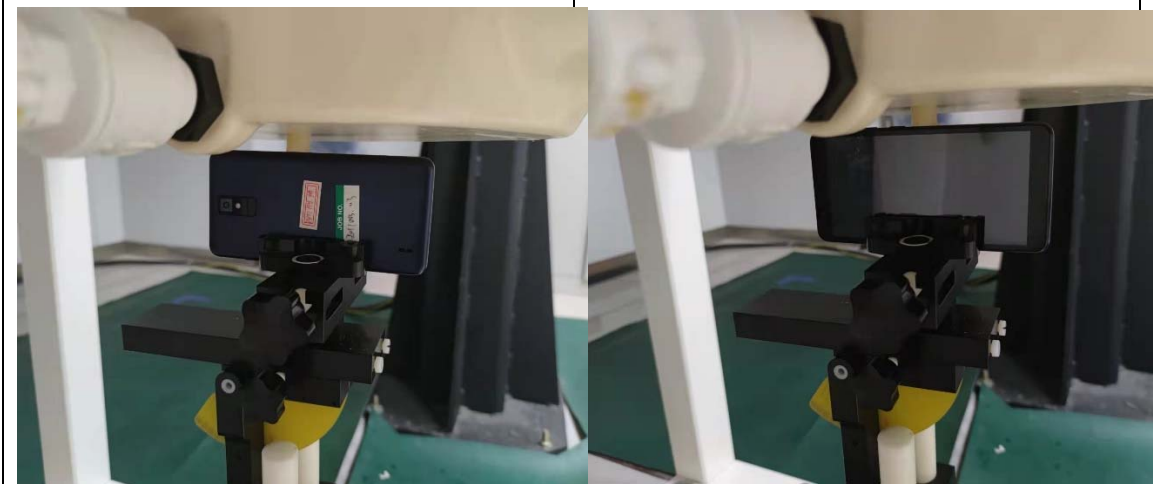

SETUP PHOTOGRAPH

Left Cheek

Left Tilt

Right Cheek

Right Tilt

Back(10mm)

Front(10mm)

Top(10mm)

Bottom(10mm)

Left(10mm)

Right(10mm)