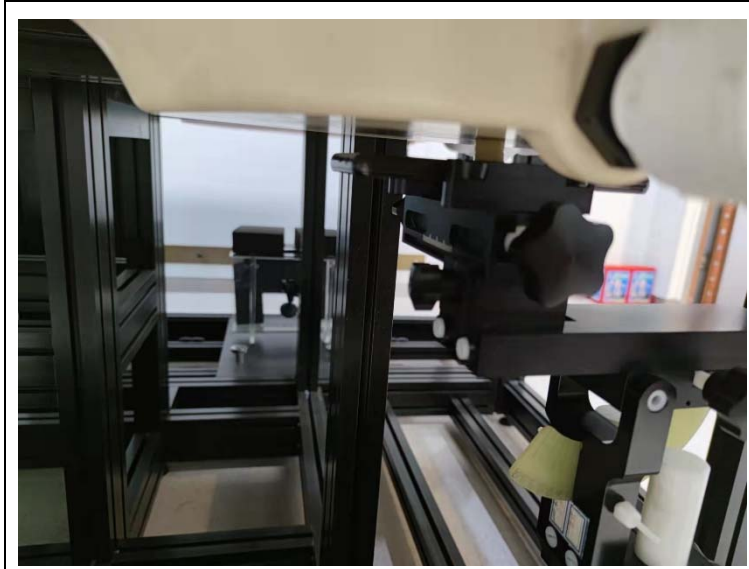

SETUP PHOTOGRAPH

Left Cheek

Left Tilt

Right Cheek

Right Tilt

Back(10mm)

Front(10mm)

Top(10mm)

Bottom(10mm)

Left(10mm)

Right(10mm)

Variant product

Back(10mm)