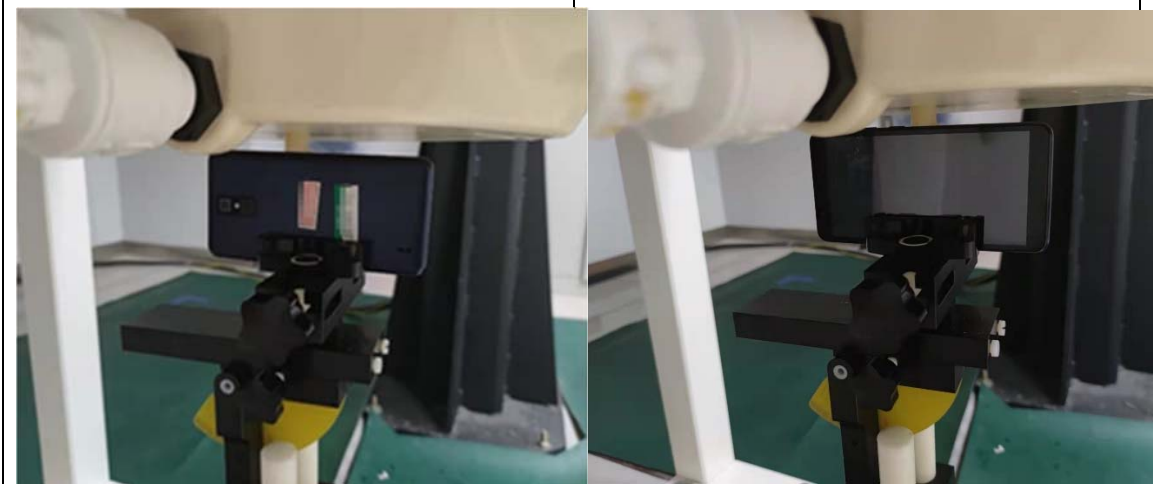

SETUP PHOTOGRAPH

Left Cheek

Left Tilt

Right Cheek

Right Tilt

Back(10mm)

Front(10mm)

Top(10mm)

Bottom(10mm)

Left(10mm)

Right(10mm)

Variant product

Back(10mm)