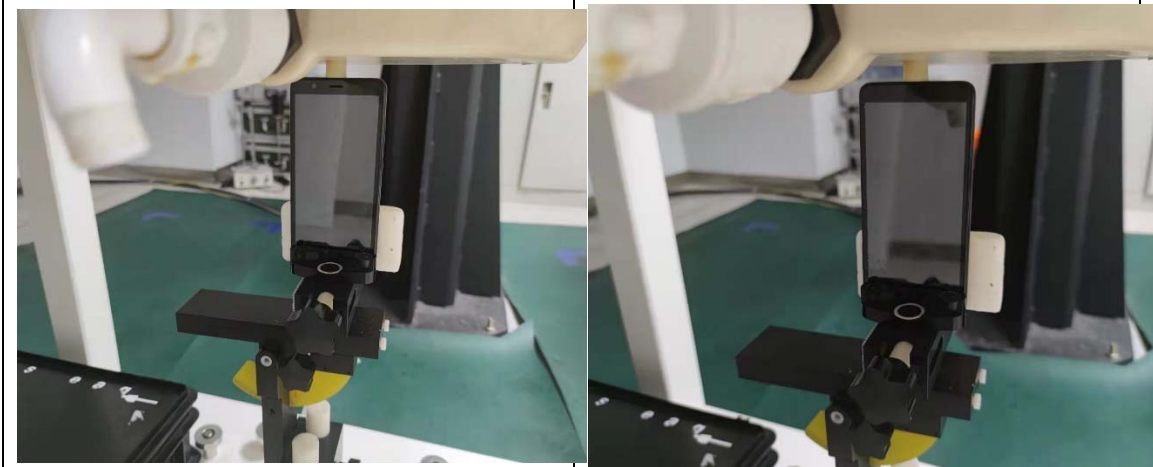

SETUP PHOTOGRAPH

Left Cheek

Left Tilt

Right Cheek

Right Tilt

Back(10mm)

Front(10mm)

Top(10mm)

Bottom(10mm)

Left(10mm)

Right(10mm)

Variant product

Back(10mm)