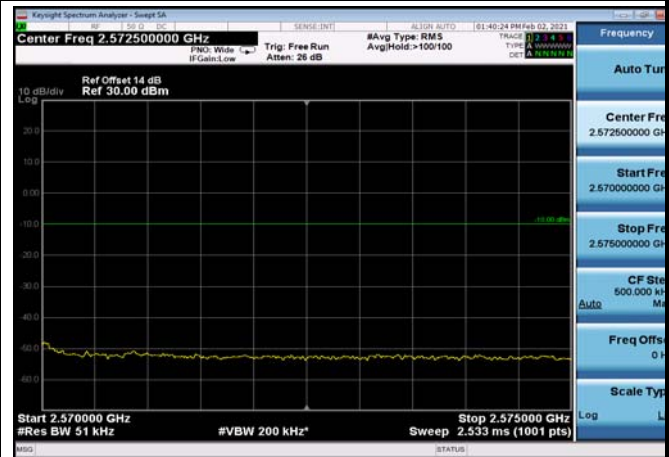

FDD07_20MHz_2560_QPSK_fullIRB_ExtraBan
ds_Range_2570~2575