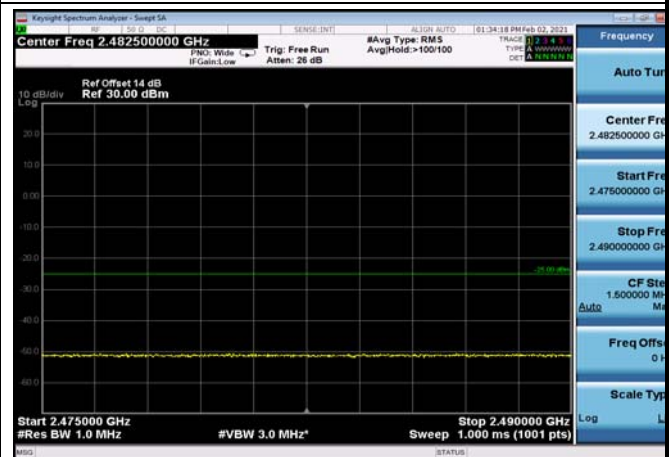

FDD07\_15MHz\_2562.5\_QPSK\_OneRB\_low  
\_ExtraBands\_Range\_2490~2496

HighRange\_FDD07\_15MHz\_2562.5\_fullRB  
\_High\_QPSK

HighRange\_FDD07\_15MHz\_2562.5\_fullRB  
\_High\_Q16

FDD07\_15MHz\_2562.5\_QPSK\_fullRB  
\_ExtraBands\_Range\_2475~2490