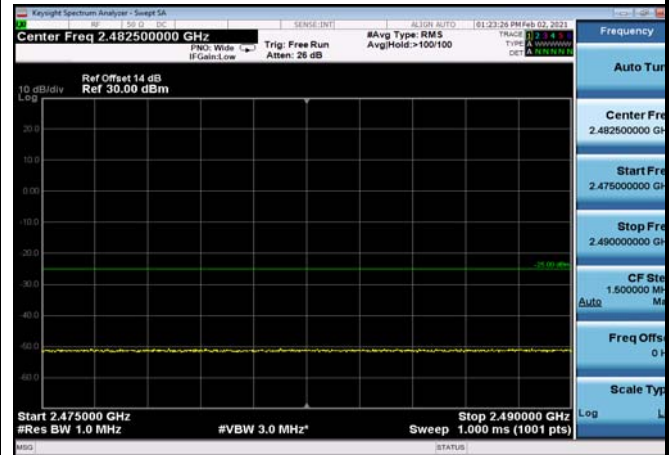

HighRange\_FDD07\_5MHz\_2567.5\_fullIRB  
\_High\_QPSK

HighRange\_FDD07\_5MHz\_2567.5\_fullIRB\_High\_Q16

FDD07\_5MHz\_2567.5\_QPSK\_fullIRB\_ExtraBands\_Range\_2475~2490

FDD07\_5MHz\_2567.5\_QPSK\_fullIRB\_ExtraBands\_Range\_2490~2496