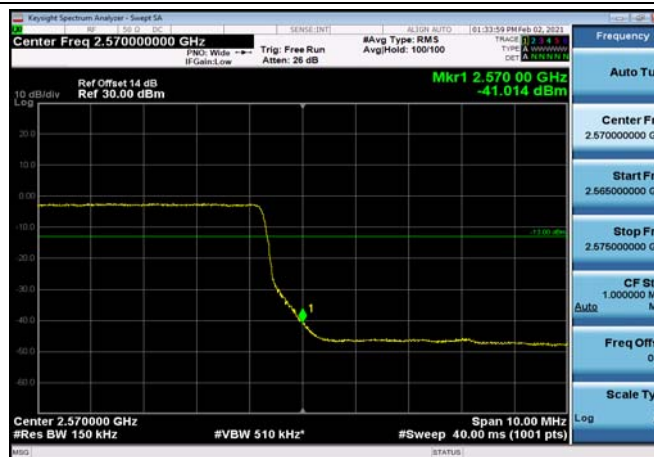

HighRange_FDD07_15MHz_2562.5_fullRB
_High_Q16