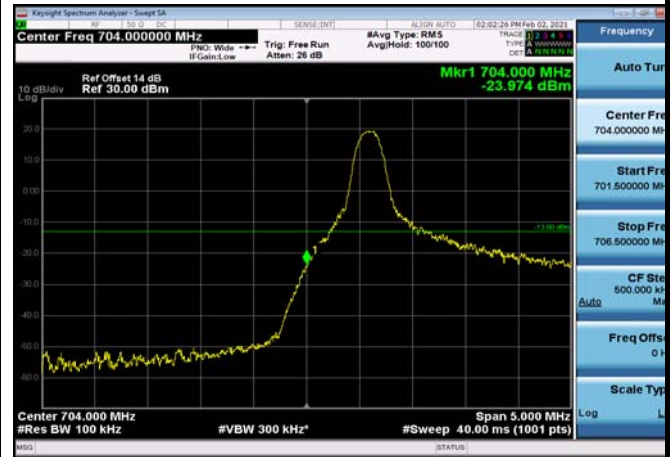

LowRange_FDD17_10MHz_709_OneRB
_low_Q16