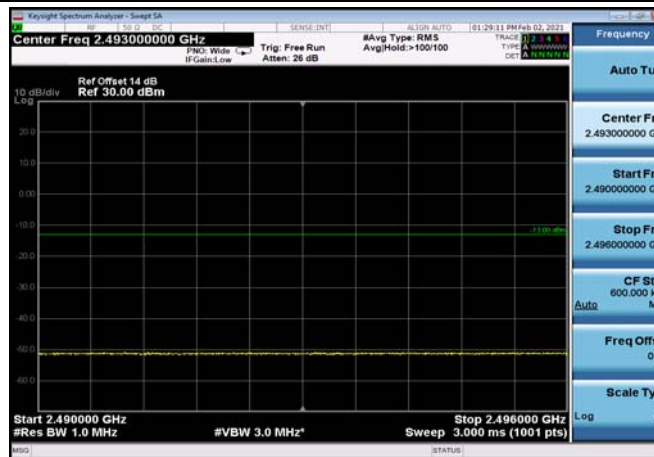

FDD07_10MHz_2565_QPSK_fullIRB_ExtraBan
ds_Range_2490~2496