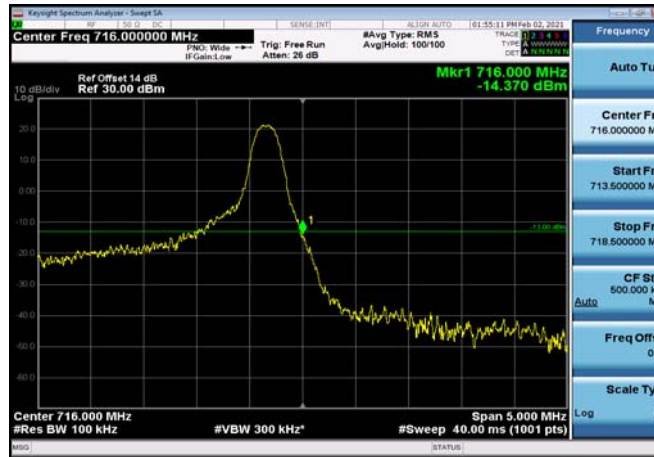

HighRange_FDD12_5MHz_713.5_OneRB
_high_QPSK