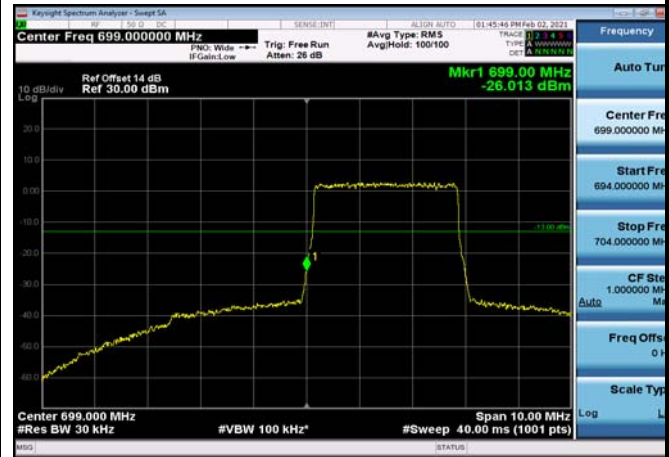

LowRange\_FDD12\_3MHz\_700.5\_OneRB  
\_low\_QPSK

LowRange\_FDD12\_3MHz\_700.5\_OneRB  
\_low\_Q16

LowRange\_FDD12\_3MHz\_700.5\_fullIRB  
\_Low\_QPSK

LowRange\_FDD12\_3MHz\_700.5\_fullIRB  
\_Low\_Q16

LowRange\_FDD12\_5MHz\_701.5\_OneRB  
\_low\_QPSK