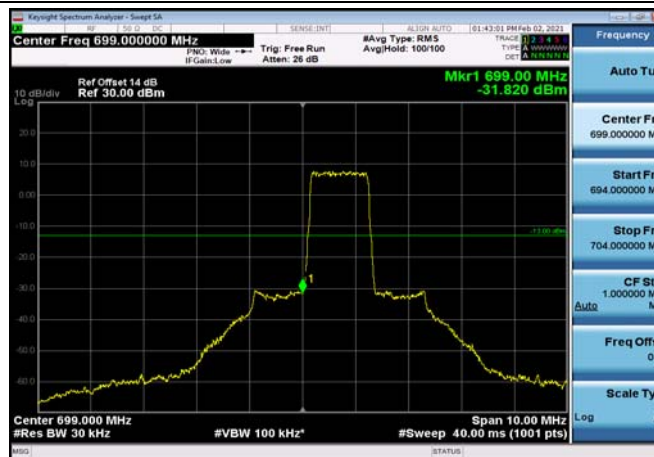

LowRange\_FDD12\_1.4MHz\_699.7\_OneRB  
\_low\_QPSK

LowRange\_FDD12\_1.4MHz\_699.7\_OneRB  
\_low\_Q16

LowRange\_FDD12\_1.4MHz\_699.7\_fullIRB  
\_Low\_QPSK

LowRange\_FDD12\_1.4MHz\_699.7\_fullIRB  
\_Low\_Q16