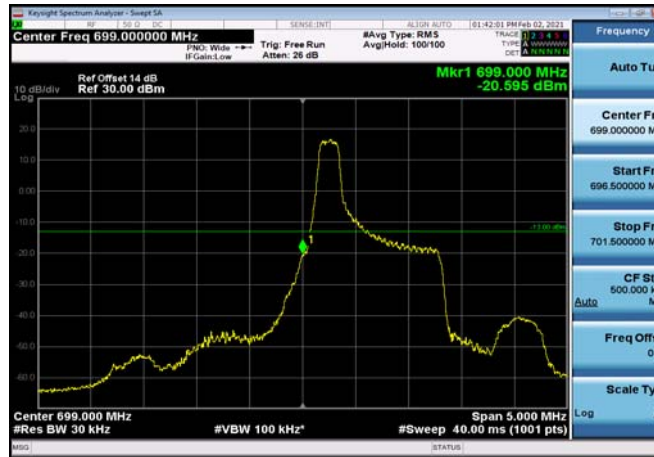

LowRange\_FDD12\_1.4MHz\_699.7\_OneRB  
\_low\_QPSK

LowRange\_FDD12\_1.4MHz\_699.7\_OneRB  
\_low\_Q16

LowRange\_FDD12\_1.4MHz\_699.7\_fullIRB  
\_Low\_QPSK

LowRange\_FDD12\_1.4MHz\_699.7\_fullIRB  
\_Low\_Q16