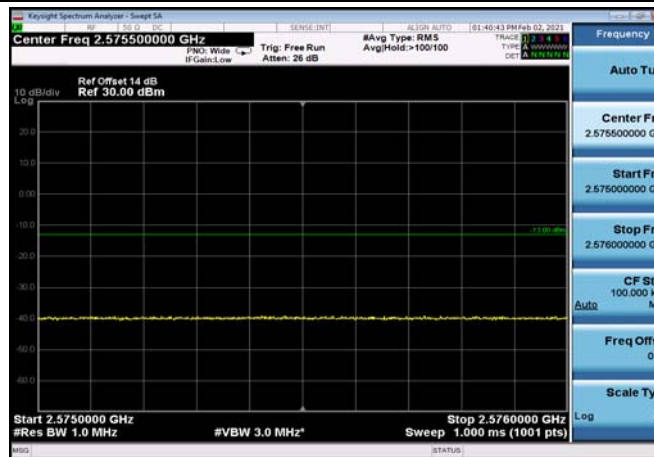

FDD07_20MHz_2560_QPSK_fullIRB_ExtraBan
ds_Range_2575~2576