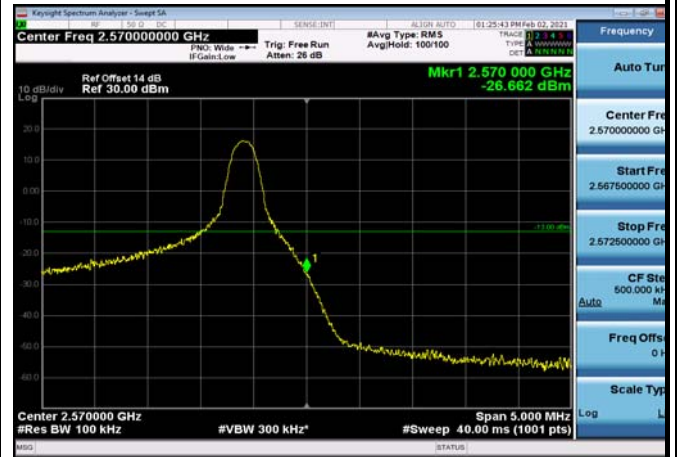

HighRange_FDD07_10MHz_2565_OneRB_high_Q16