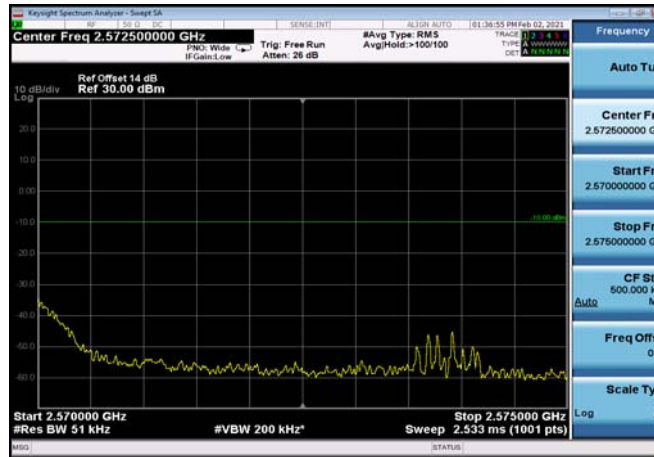

FDD07\_15MHz\_2562.5\_QPSK\_fullIRB  
\_ExtraBands\_Range\_2576~2595

HighRange\_FDD07\_20MHz\_2560\_OneRB  
\_high\_QPSK

HighRange\_FDD07\_20MHz\_2560\_OneRB  
\_high\_Q16

FDD07\_20MHz\_2560\_Q16\_OneRB\_high  
\_ExtraBands\_Range\_2570~2575