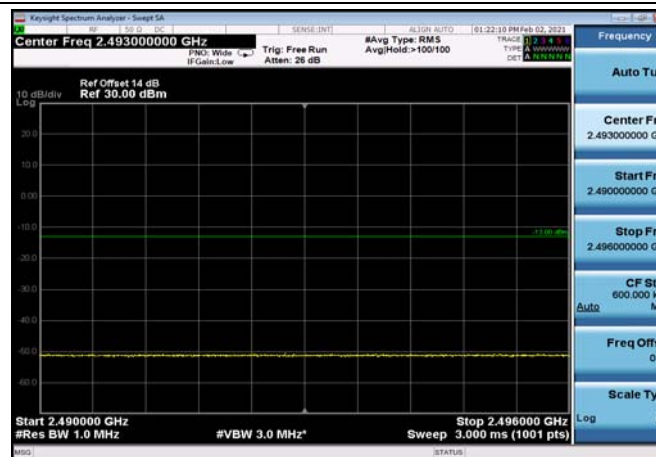

FDD07_5MHz_2567.5_QPSK_OneRB_low
_ExtraBands_Range_2490~2496