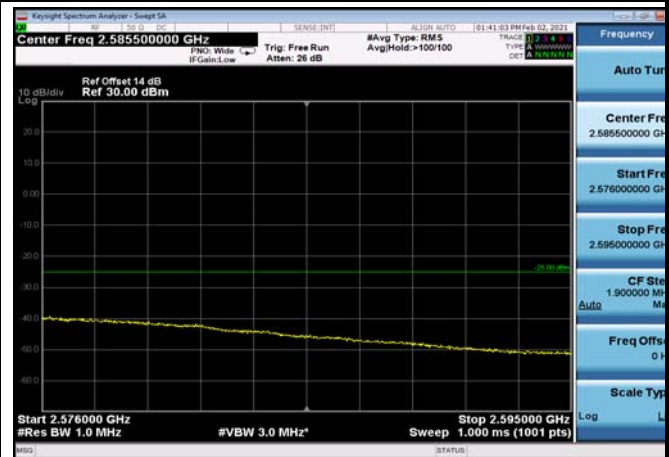

LowRange\_FDD12\_1.4MHz\_699.7\_OneRB  
\_low\_QPSK

LowRange\_FDD12\_1.4MHz\_699.7\_OneRB  
\_low\_Q16

LowRange\_FDD12\_1.4MHz\_699.7\_fullIRB  
\_Low\_QPSK

LowRange\_FDD12\_1.4MHz\_699.7\_fullIRB  
\_Low\_Q16