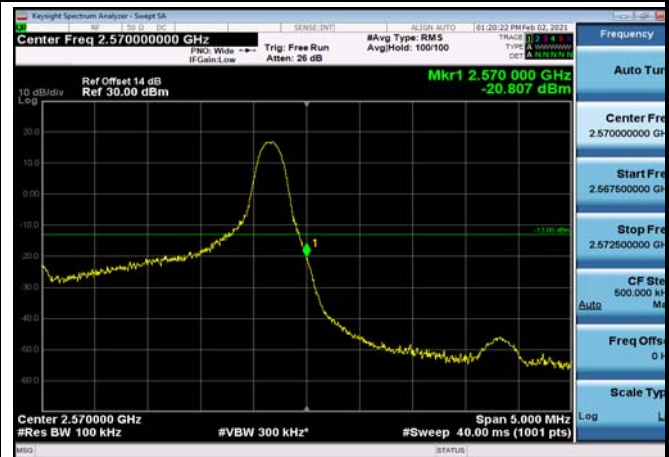

HighRange_FDD07_5MHz_2567.5_OneRB
_high_Q16