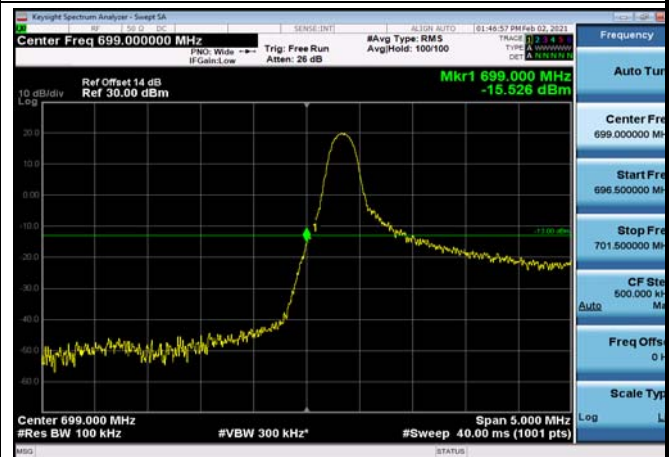

LowRange_FDD12_5MHz_701.5_OneRB
_low_Q16