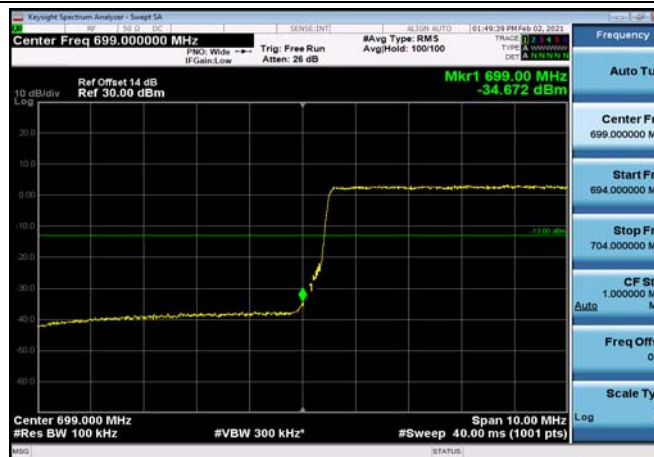

LowRange_FDD12_10MHz_704_fullRB_Low_QPSK