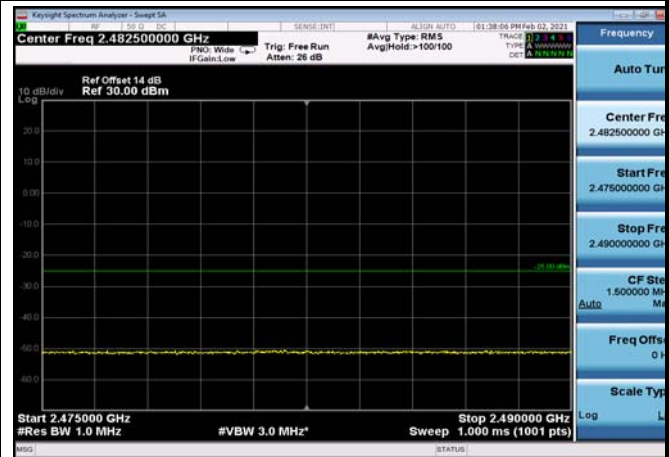

FDD07_20MHz_2560_QPSK_OneRB_low
_ExtraBands_Range_2475~2490