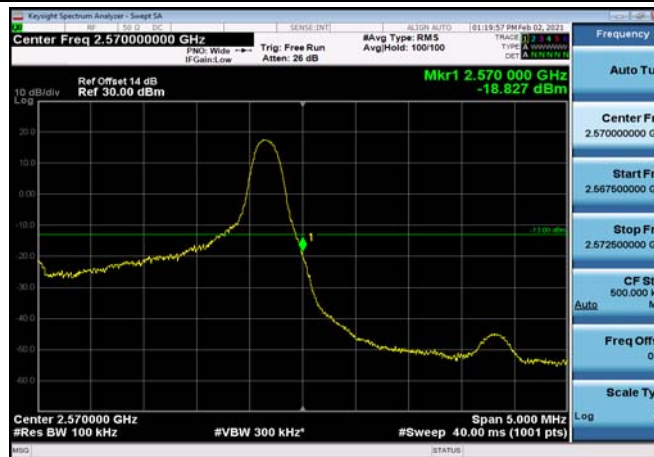

HighRange_FDD07_5MHz_2567.5_OneRB
_high_QPSK