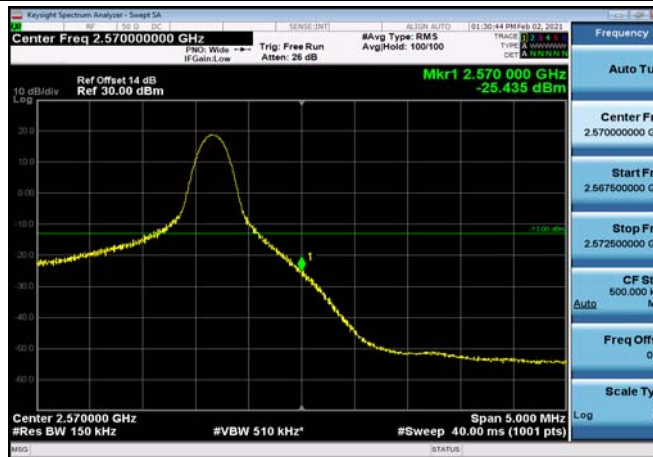

HighRange_FDD07_15MHz_2562.5_OneRB
_high_QPSK