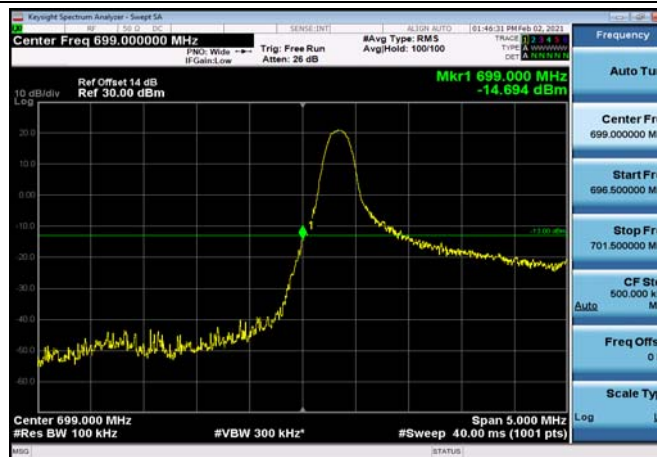

LowRange\_FDD12\_3MHz\_700.5\_OneRB  
\_low\_QPSK

LowRange\_FDD12\_3MHz\_700.5\_OneRB  
\_low\_Q16

LowRange\_FDD12\_3MHz\_700.5\_fullIRB  
\_Low\_QPSK

LowRange\_FDD12\_3MHz\_700.5\_fullIRB  
\_Low\_Q16

LowRange\_FDD12\_5MHz\_701.5\_OneRB  
\_low\_QPSK