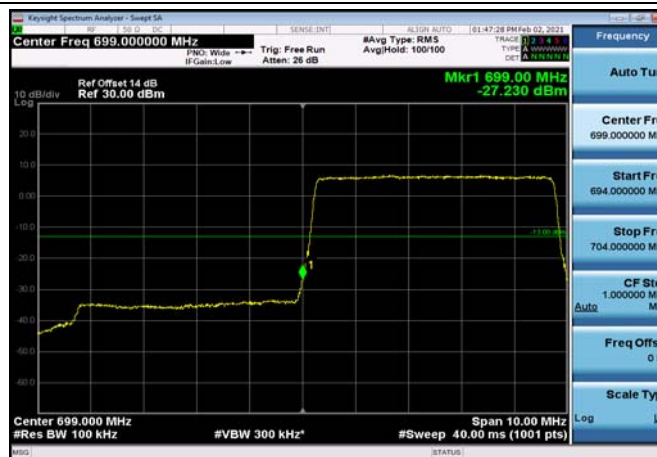

LowRange_FDD12_5MHz_701.5_fullIRB
_Low_QPSK