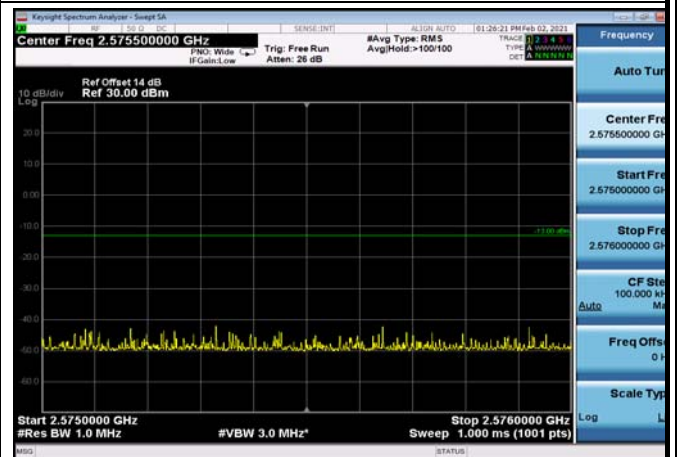

FDD07_10MHz_2565_Q16_OneRB_high_ExtraBands_Range_2575~2576