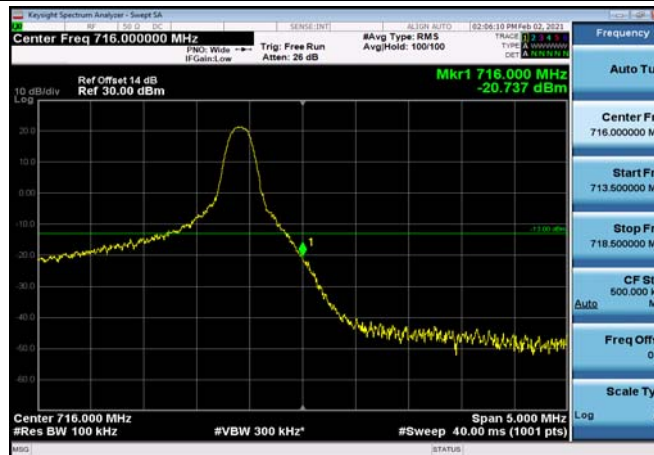

HighRange_FDD17_10MHz_711_OneRB_high_QPSK