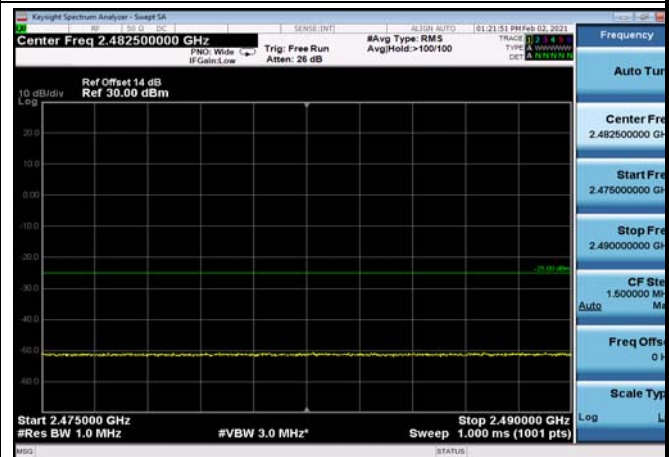

FDD07_5MHz_2567.5_QPSK_OneRB_low
_ExtraBands_Range_2475~2490