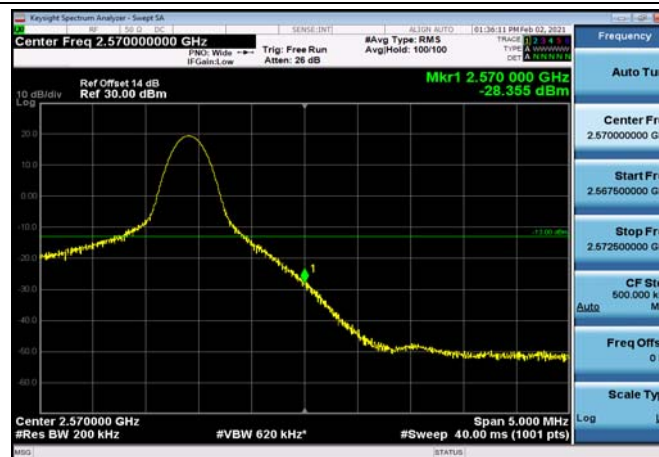

HighRange_FDD07_20MHz_2560_OneRB
_high_QPSK