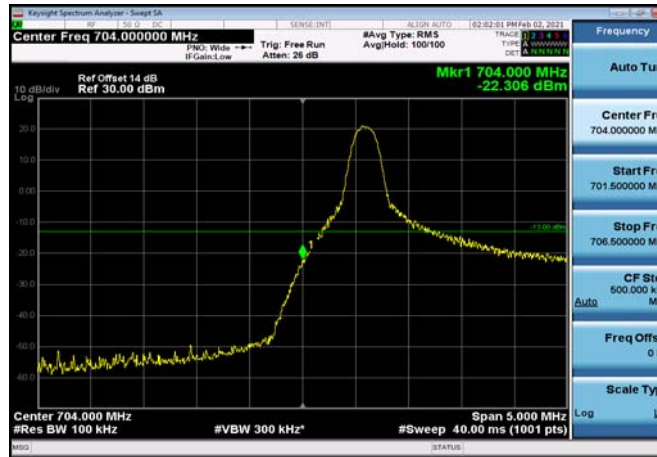

LowRange\_FDD17\_5MHz\_706.5\_OneRB  
\_low\_QPSK

LowRange\_FDD17\_5MHz\_706.5\_OneRB  
\_low\_Q16

LowRange\_FDD17\_5MHz\_706.5\_fullRB  
\_Low\_QPSK

LowRange\_FDD17\_5MHz\_706.5\_fullRB  
\_Low\_Q16

LowRange\_FDD17\_10MHz\_709\_OneRB  
\_low\_QPSK