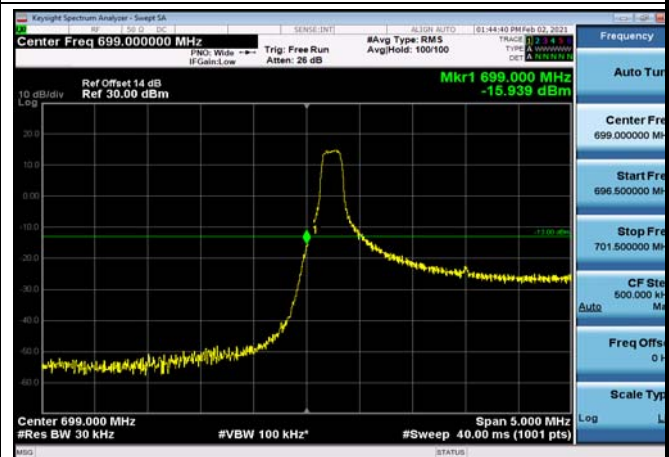

LowRange_FDD12_3MHz_700.5_OneRB
_low_Q16