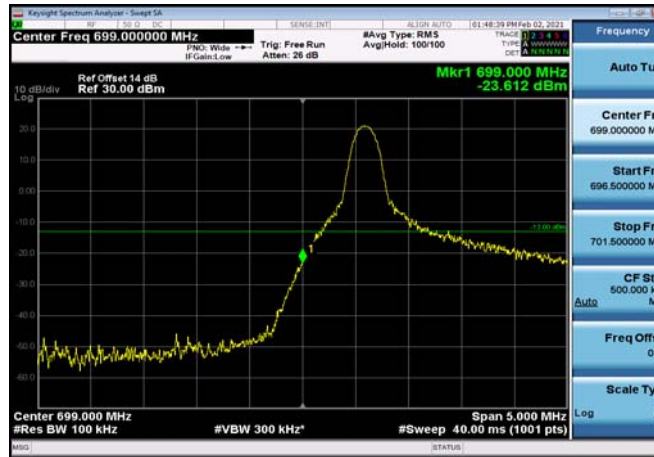

LowRange\_FDD12\_5MHz\_701.5\_OneRB  
\_low\_Q16

LowRange\_FDD12\_5MHz\_701.5\_fullIRB  
\_Low\_QPSK

LowRange\_FDD12\_5MHz\_701.5\_fullIRB  
\_Low\_Q16

LowRange\_FDD12\_10MHz\_704\_OneRB\_low\_QPSK

LowRange\_FDD12\_10MHz\_704\_OneRB\_low\_Q16