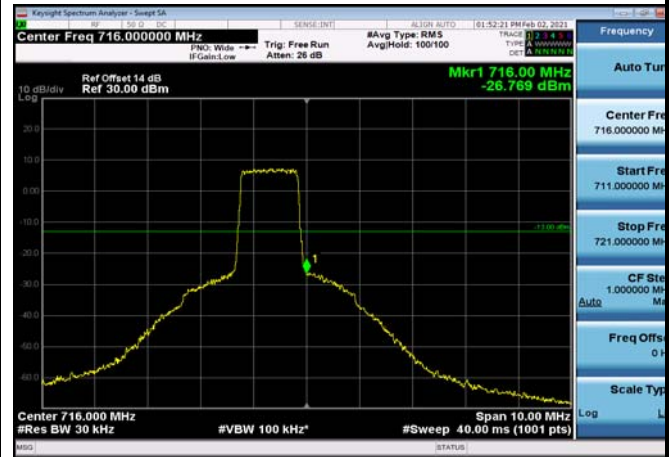

HighRange_FDD12_1.4MHz_715.3_fullRB_High_Q16