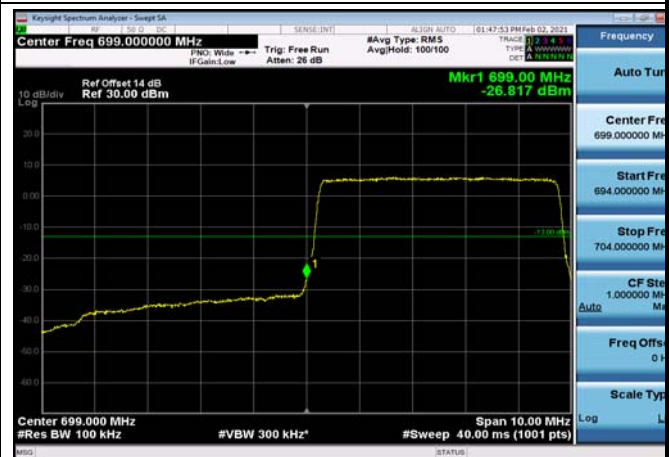

LowRange_FDD12_5MHz_701.5_fullIRB
_Low_Q16