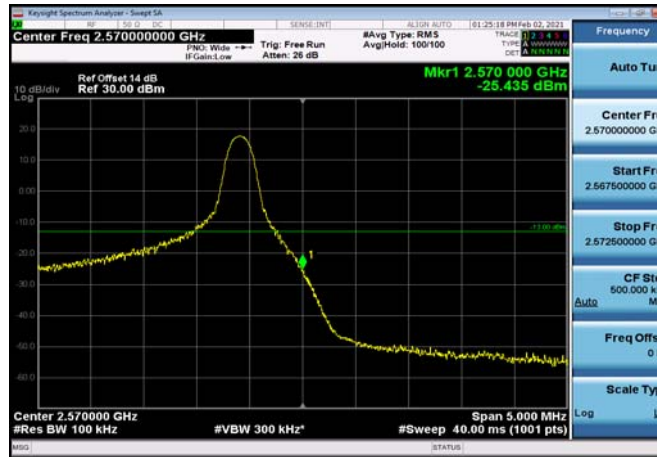

FDD07\_5MHz\_2567.5\_QPSK\_fullIRB\_ExtraBands\_Range\_2570~2575

FDD07\_5MHz\_2567.5\_QPSK\_fullIRB\_ExtraBands\_Range\_2575~2576

FDD07\_5MHz\_2567.5\_QPSK\_fullIRB\_ExtraBands\_Range\_2576~2595

HighRange\_FDD07\_10MHz\_2565\_OneRB\_high\_QPSK