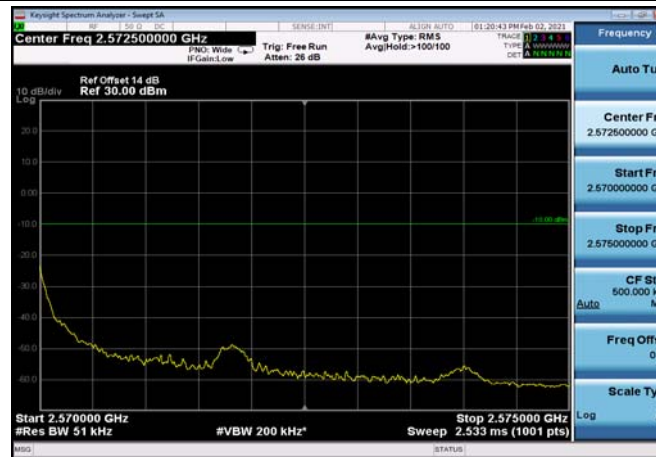

HighRange\_FDD07\_5MHz\_2567.5\_OneRB  
\_high\_QPSK

HighRange\_FDD07\_5MHz\_2567.5\_OneRB  
\_high\_Q16

FDD07\_5MHz\_2567.5\_Q16\_OneRB\_high  
\_ExtraBands\_Range\_2570~2575

FDD07\_5MHz\_2567.5\_Q16\_OneRB\_high  
\_ExtraBands\_Range\_2575~2576