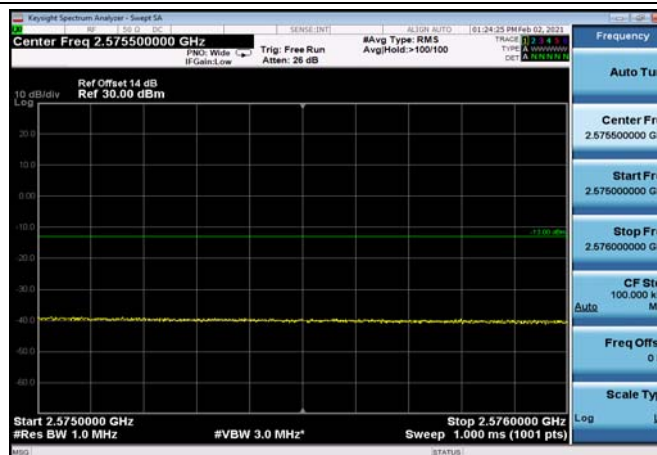

FDD07_5MHz_2567.5_QPSK_fullIRB_ExtraBands_Range_2575~2576