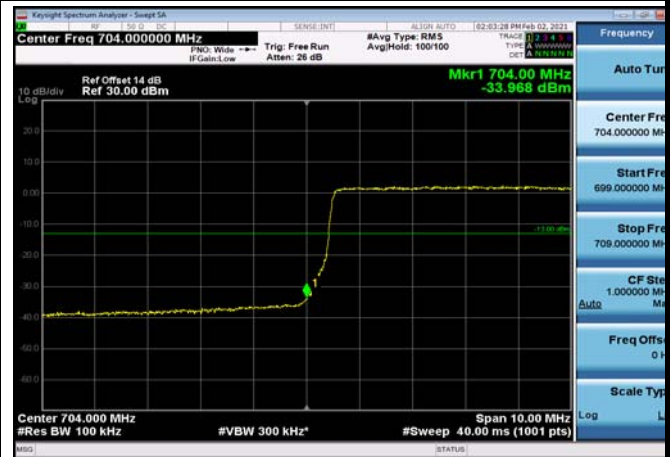

LowRange_FDD17_10MHz_709_fullRB
_Low_Q16