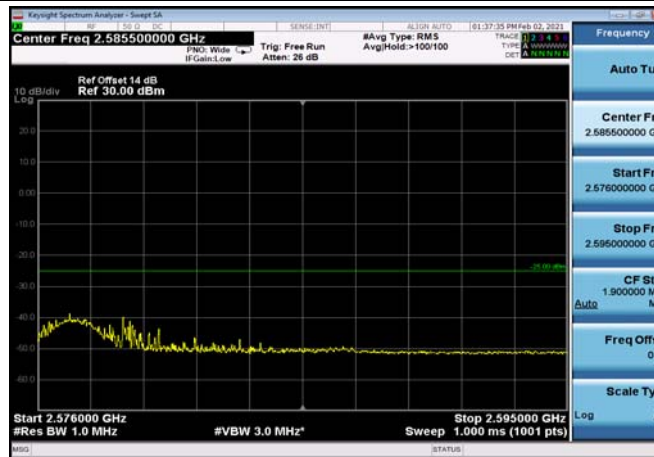

FDD07_20MHz_2560_Q16_OneRB_high
_ExtraBands_Range_2576~2595