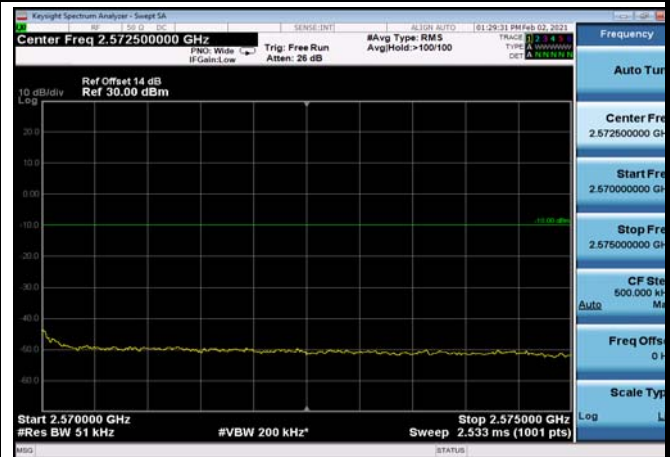

FDD07_10MHz_2565_QPSK_fullIRB_ExtraBan
ds_Range_2570~2575