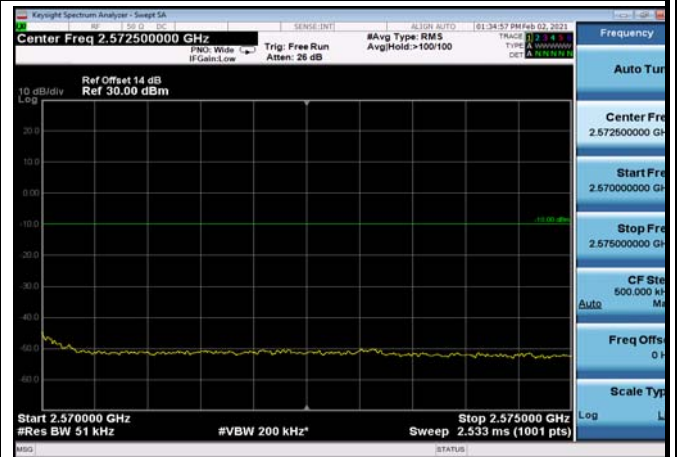

FDD07_15MHz_2562.5_QPSK_fullIRB
_ExtraBands_Range_2570~2575