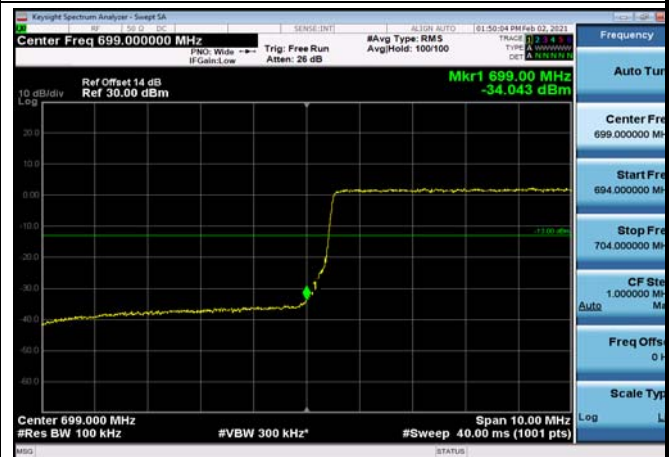

LowRange_FDD12_10MHz_704_fullRB_Low_Q16