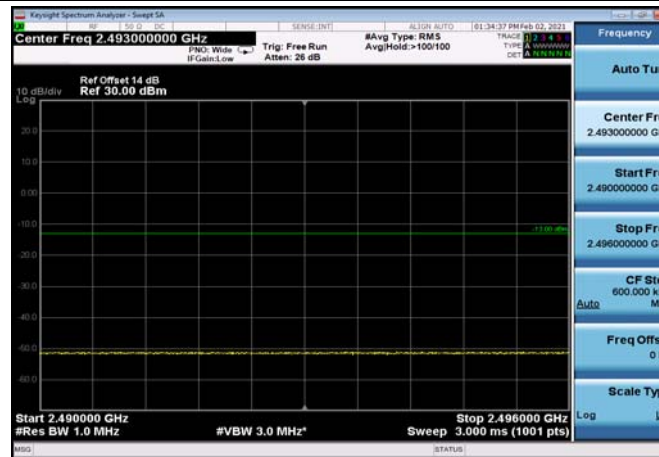

FDD07_15MHz_2562.5_QPSK_fullIRB
_ExtraBands_Range_2490~2496