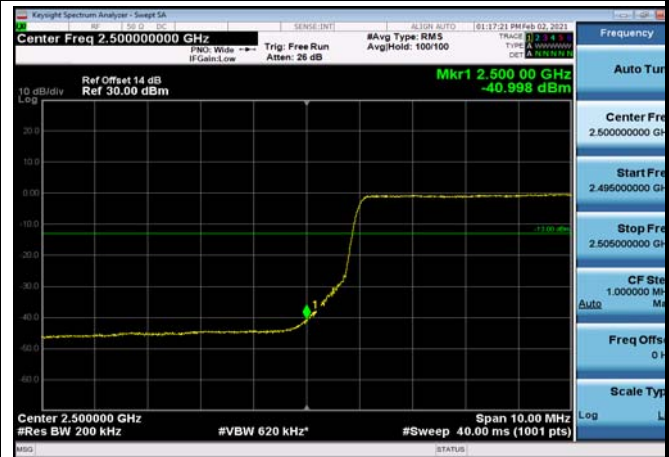

LowRange_FDD07_20MHz_2510_fullRB_Low_QPSK