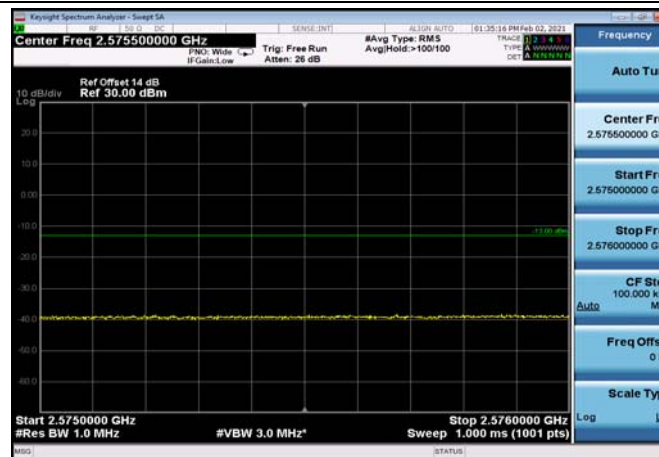

FDD07_15MHz_2562.5_QPSK_fullIRB
_ExtraBands_Range_2575~2576