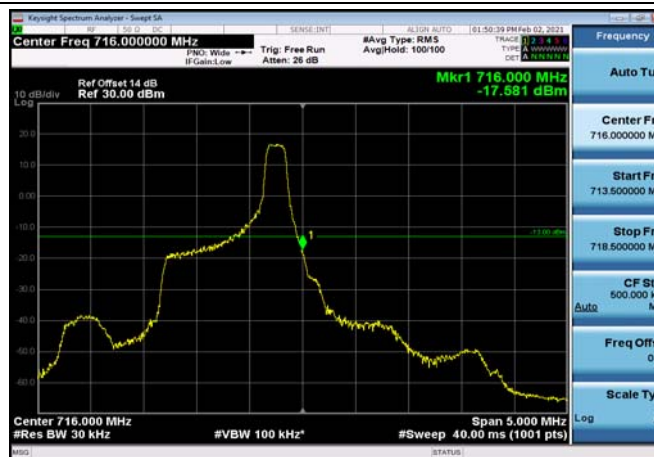

HighRange_FDD12_1.4MHz_715.3_OneRB_high_QPSK