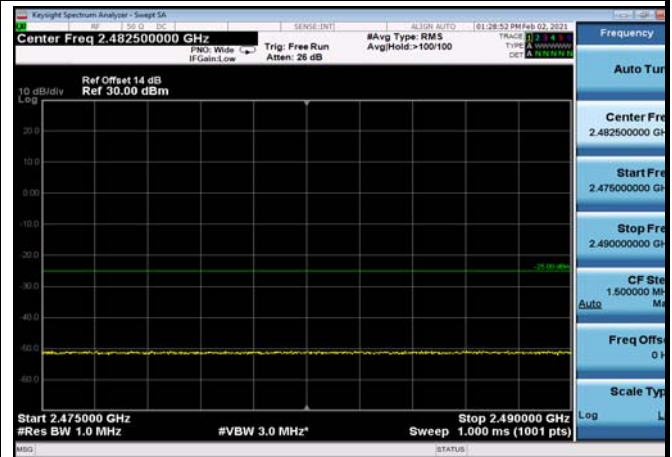

FDD07_10MHz_2565_QPSK_fullIRB_ExtraBan
ds_Range_2475~2490