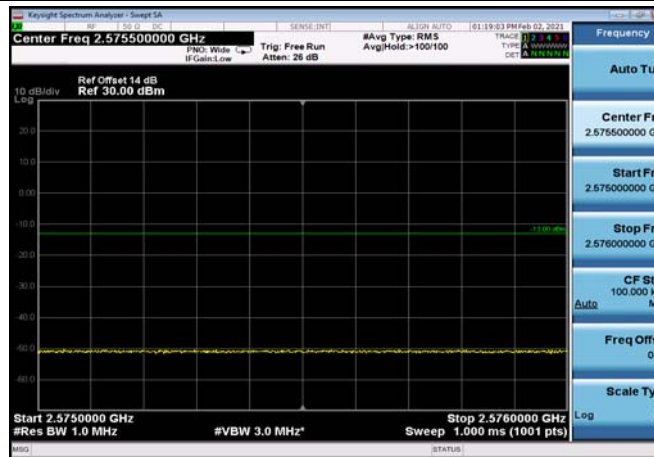

FDD07_20MHz_2510_Q16_fullRB_ExtraBand
s_Range_2575~2576