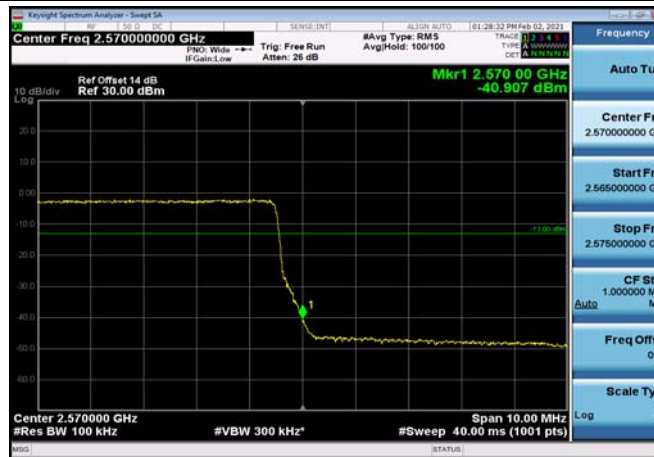

FDD07\_10MHz\_2565\_QPSK\_OneRB\_low\_ExtraBands\_Range\_2475~2490

FDD07\_10MHz\_2565\_QPSK\_OneRB\_low  
\_ExtraBands\_Range\_2490~2496

HighRange\_FDD07\_10MHz\_2565\_fullIRB  
\_High\_QPSK

HighRange\_FDD07\_10MHz\_2565\_fullIRB  
\_High\_Q16