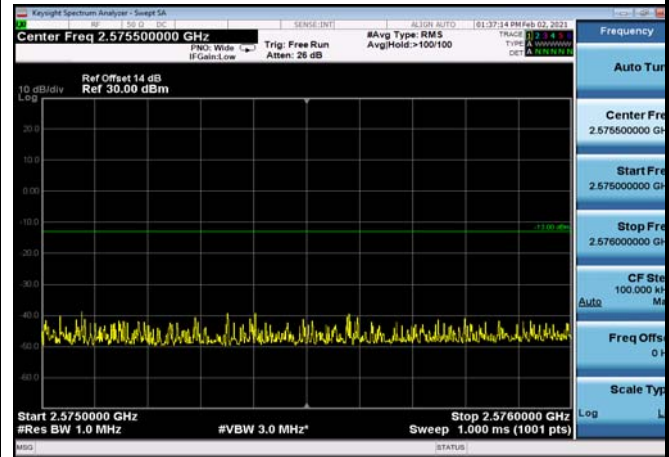

FDD07_20MHz_2560_Q16_OneRB_high
_ExtraBands_Range_2575~2576