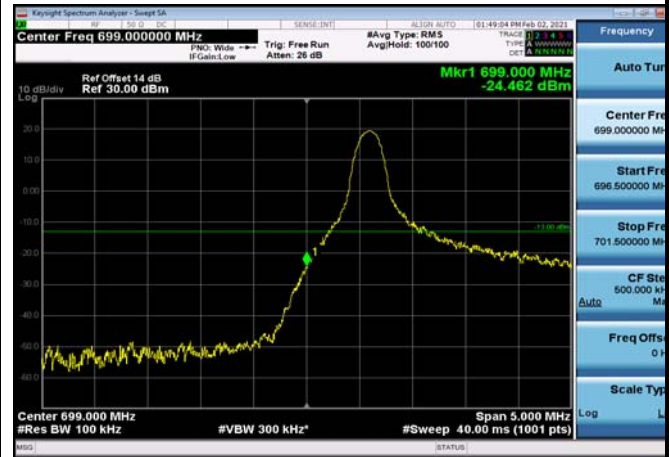

LowRange\_FDD12\_5MHz\_701.5\_OneRB  
\_low\_Q16

LowRange\_FDD12\_5MHz\_701.5\_fullIRB  
\_Low\_QPSK

LowRange\_FDD12\_5MHz\_701.5\_fullIRB  
\_Low\_Q16

LowRange\_FDD12\_10MHz\_704\_OneRB\_low\_QPSK

LowRange\_FDD12\_10MHz\_704\_OneRB\_low\_Q16