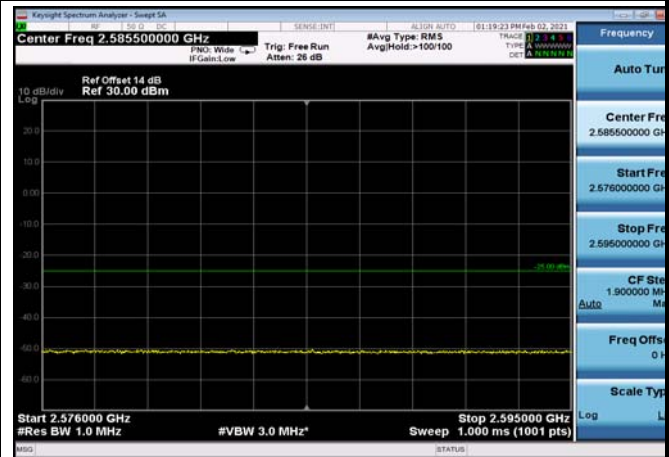

FDD07\_20MHz\_2510\_Q16\_fullRB\_ExtraBand  
s\_Range\_2490~2496

FDD07\_20MHz\_2510\_Q16\_fullRB\_ExtraBand  
s\_Range\_2570~2575

FDD07\_20MHz\_2510\_Q16\_fullRB\_ExtraBand  
s\_Range\_2575~2576

FDD07\_20MHz\_2510\_Q16\_fullRB\_ExtraBand  
s\_Range\_2576~2595