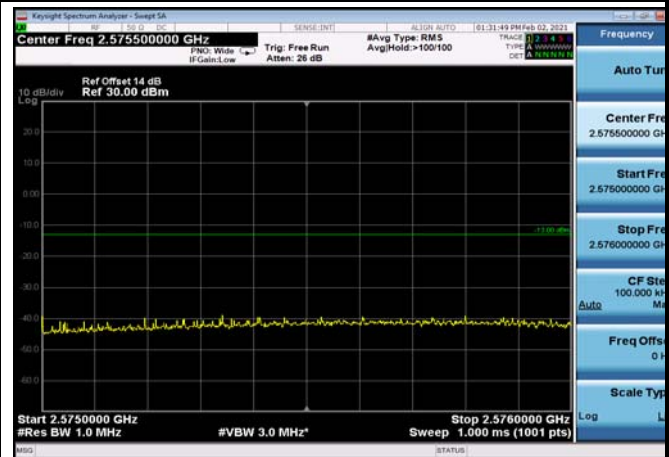

FDD07_15MHz_2562.5_Q16_OneRB_high
_ExtraBands_Range_2575~2576