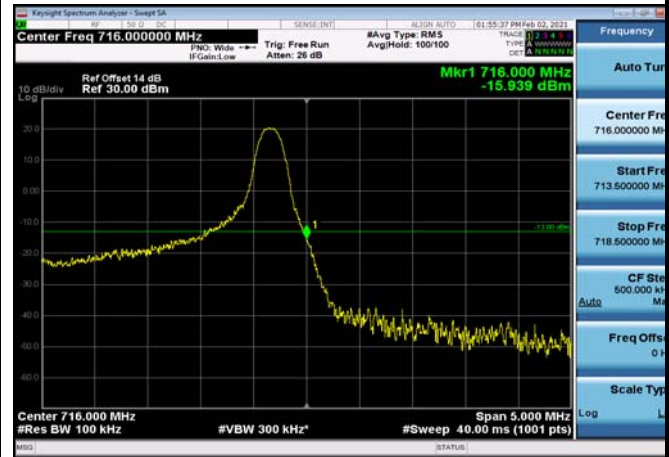

HighRange_FDD12_5MHz_713.5_OneRB
_high_Q16