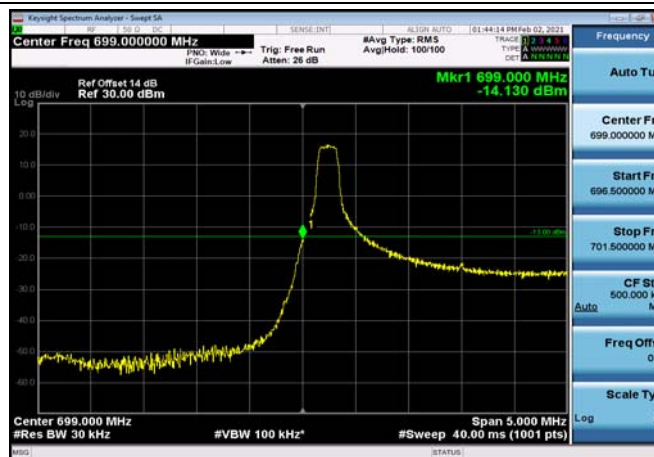

LowRange_FDD12_3MHz_700.5_OneRB
_low_QPSK