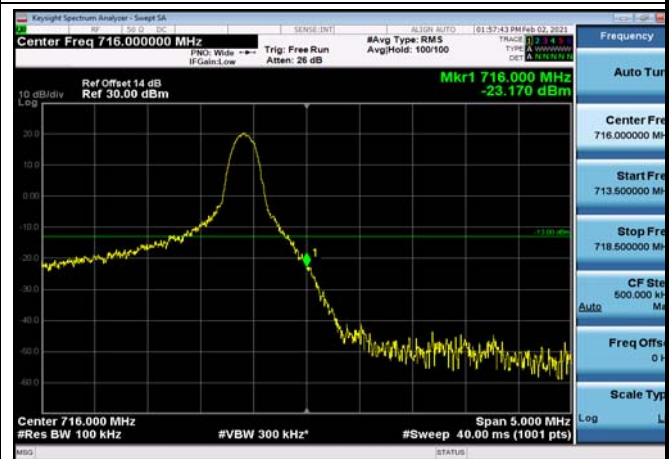

HighRange_FDD12_10MHz_711_OneRB
_high_Q16