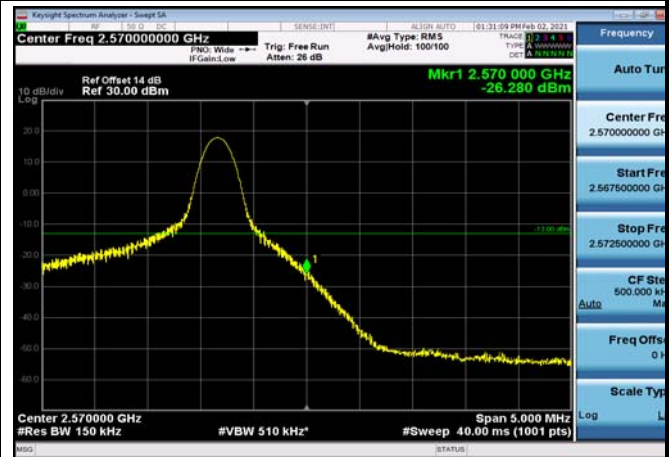

HighRange_FDD07_15MHz_2562.5_OneRB
_high_Q16