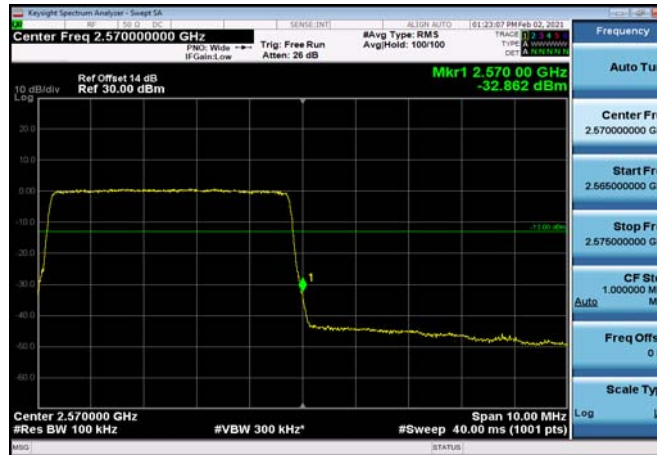

HighRange_FDD07_5MHz_2567.5_fullIRB_High_Q16