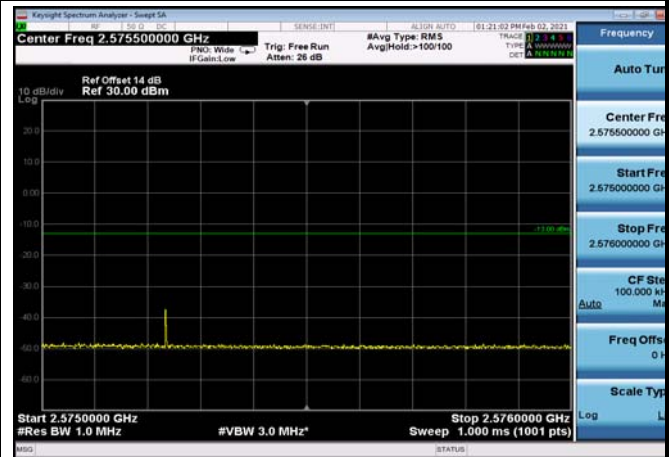

HighRange\_FDD07\_5MHz\_2567.5\_OneRB  
\_high\_QPSK

HighRange\_FDD07\_5MHz\_2567.5\_OneRB  
\_high\_Q16

FDD07\_5MHz\_2567.5\_Q16\_OneRB\_high  
\_ExtraBands\_Range\_2570~2575

FDD07\_5MHz\_2567.5\_Q16\_OneRB\_high  
\_ExtraBands\_Range\_2575~2576