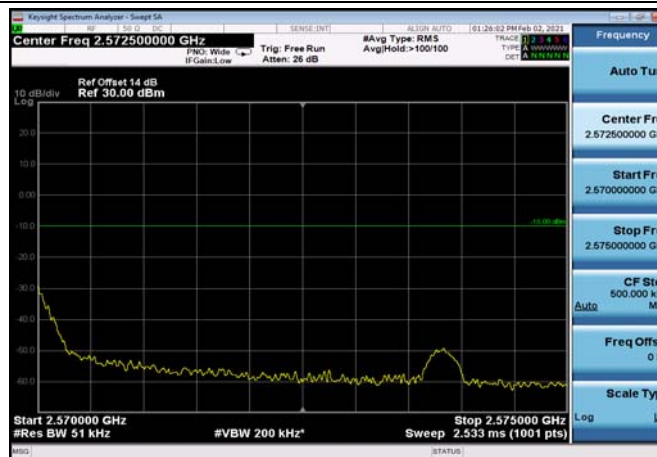

FDD07_10MHz_2565_Q16_OneRB_high_ExtraBands_Range_2570~2575