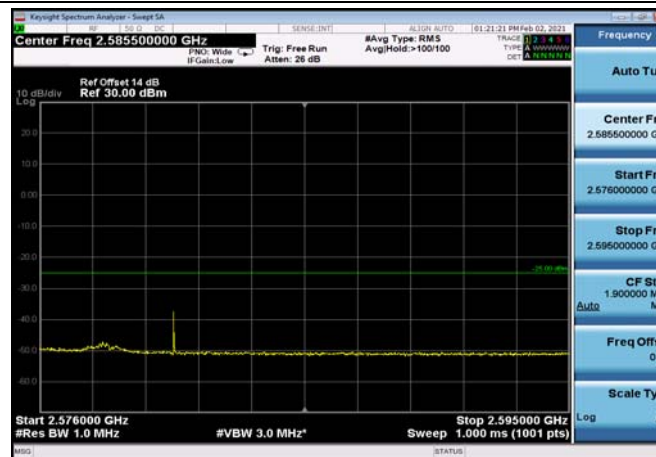

FDD07_5MHz_2567.5_Q16_OneRB_high
_ExtraBands_Range_2576~2595