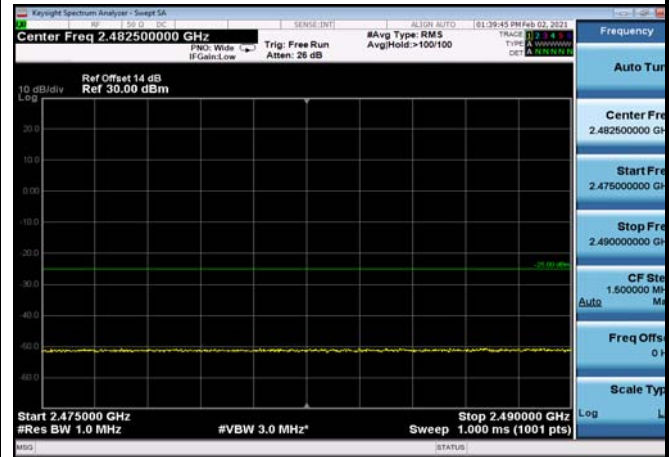

FDD07\_20MHz\_2560\_QPSK\_OneRB\_low  
\_ExtraBands\_Range\_2490~2496

HighRange\_FDD07\_20MHz\_2560\_fullRB  
\_High\_QPSK

HighRange\_ FDD07\_20MHz\_2560\_fullIRB  
\_High\_Q16

FDD07\_20MHz\_2560\_QPSK\_fullIRB\_ExtraBan  
ds\_Range\_2475~2490