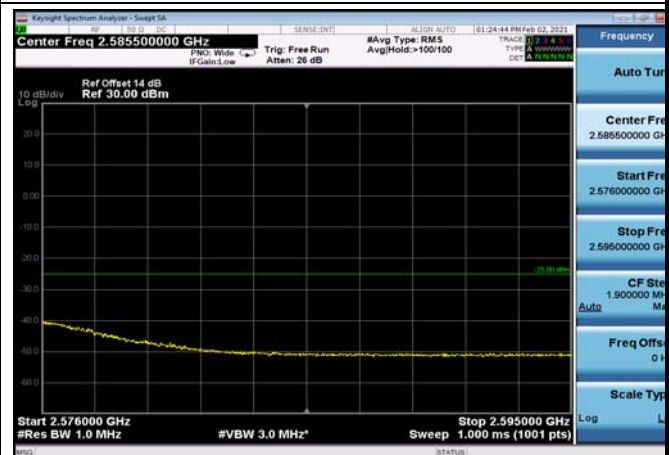

FDD07_5MHz_2567.5_QPSK_fullIRB_ExtraBands_Range_2576~2595