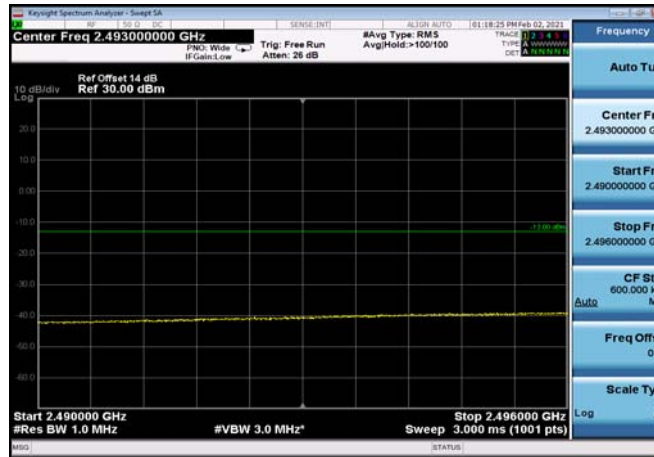

FDD07_20MHz_2510_Q16_fullRB_ExtraBand
s_Range_2490~2496