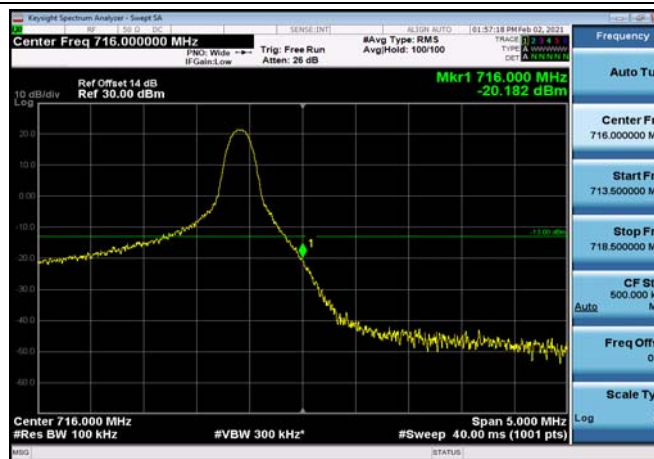

HighRange_FDD12_10MHz_711_OneRB
_high_QPSK