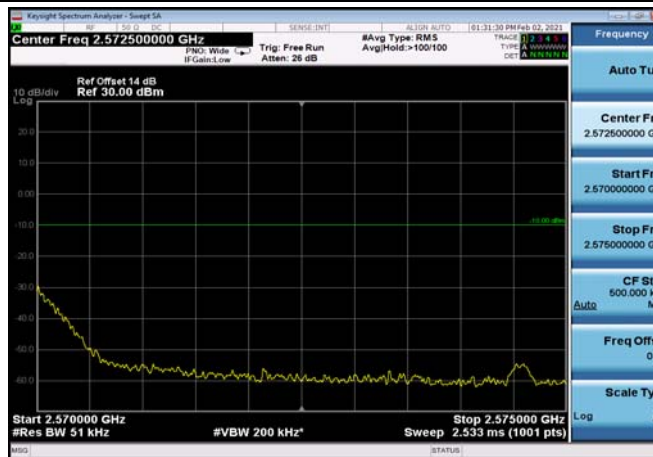

FDD07\_10MHz\_2565\_QPSK\_fullIRB\_ExtraBan  
ds\_Range\_2576~2595

HighRange\_FDD07\_15MHz\_2562.5\_OneRB  
\_high\_QPSK

HighRange\_FDD07\_15MHz\_2562.5\_OneRB  
\_high\_Q16

FDD07\_15MHz\_2562.5\_Q16\_OneRB\_high  
\_ExtraBands\_Range\_2570~2575