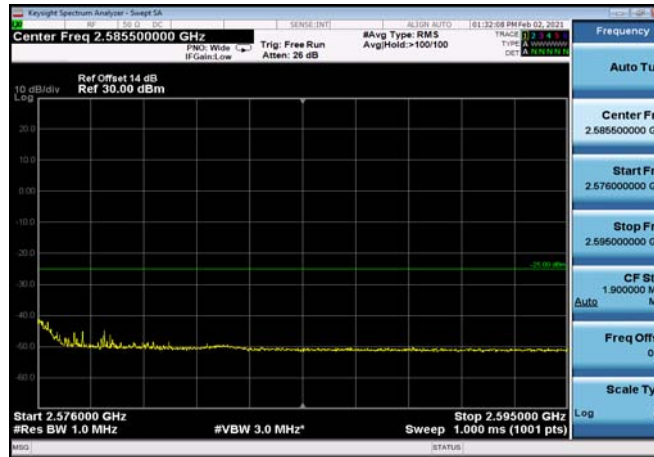

FDD07_15MHz_2562.5_Q16_OneRB_high
_ExtraBands_Range_2576~2595