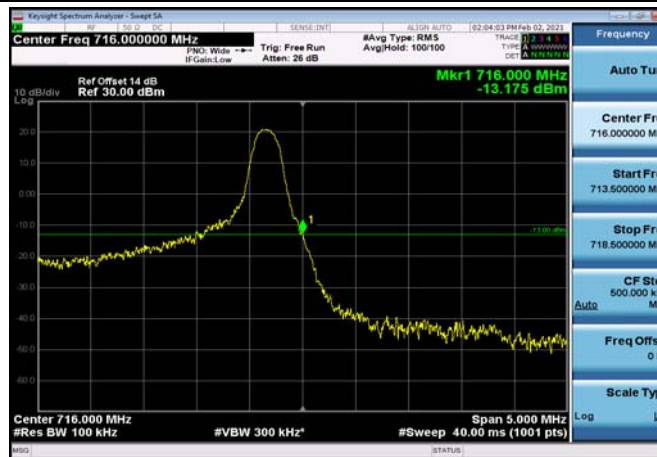

LowRange\_FDD17\_10MHz\_709\_OneRB  
\_low\_Q16

LowRange\_FDD17\_10MHz\_709\_fullRB  
\_Low\_QPSK

LowRange\_FDD17\_10MHz\_709\_fullRB  
\_Low\_Q16

HighRange\_FDD17\_5MHz\_713.5\_OneRB  
\_high\_QPSK

HighRange\_FDD17\_5MHz\_713.5\_OneRB  
\_high\_Q16