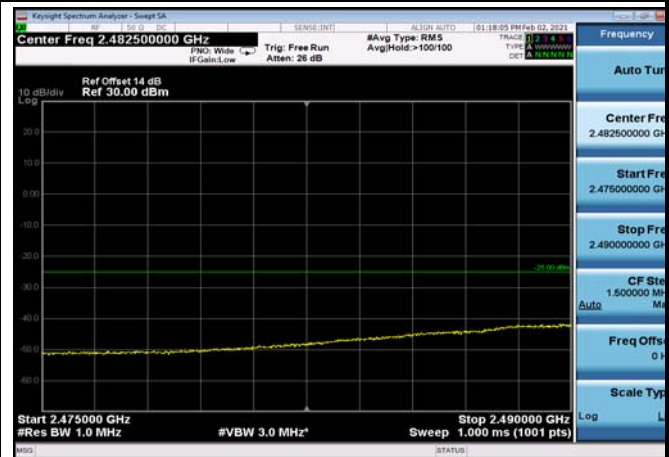

FDD07\_20MHz\_2510\_Q16\_OneRB\_low\_ExtraBands\_Range\_2490~2496

LowRange\_FDD07\_20MHz\_2510\_fullRB\_Low\_QPSK

LowRange\_FDD07\_20MHz\_2510\_fullRB\_Low\_Q16

FDD07\_20MHz\_2510\_Q16\_fullRB\_ExtraBands\_Range\_2475~2490