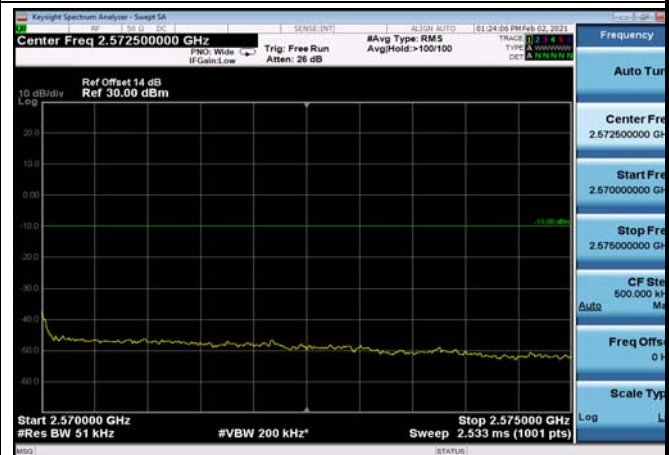

FDD07_5MHz_2567.5_QPSK_fullIRB_ExtraBands_Range_2570~2575