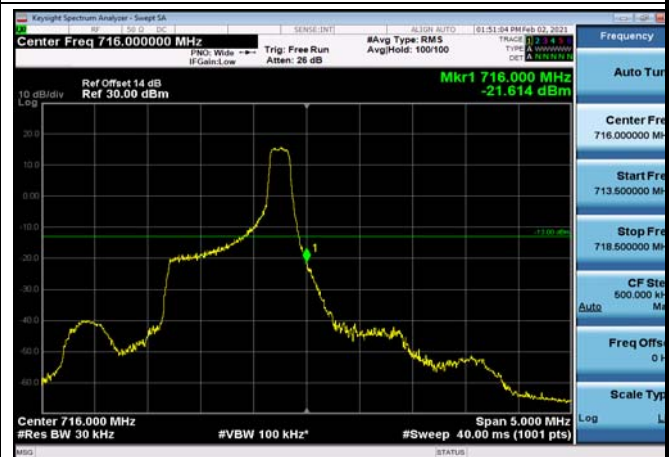

LowRange\_FDD12\_10MHz\_704\_fullRB\_Low\_QPSK

LowRange\_FDD12\_10MHz\_704\_fullRB\_Low\_Q16

HighRange\_FDD12\_1.4MHz\_715.3\_OneRB\_high\_QPSK

HighRange\_FDD12\_1.4MHz\_715.3\_OneRB\_high\_Q16

HighRange\_FDD12\_1.4MHz\_715.3\_fullRB\_High\_QPSK