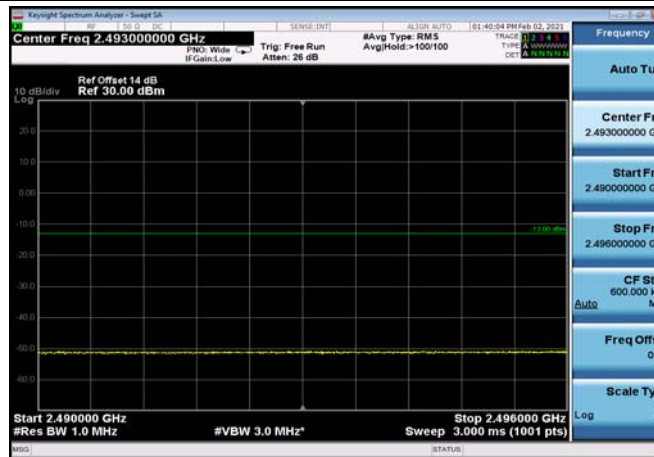

FDD07_20MHz_2560_QPSK_fullIRB_ExtraBan
ds_Range_2490~2496