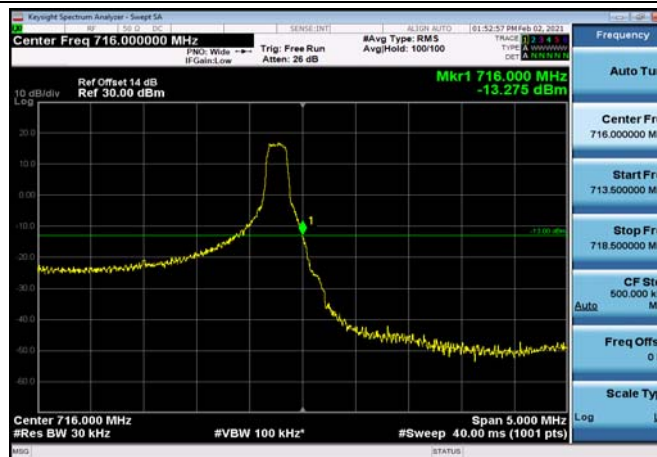

HighRange_FDD12_3MHz_714.5_OneRB_high_QPSK