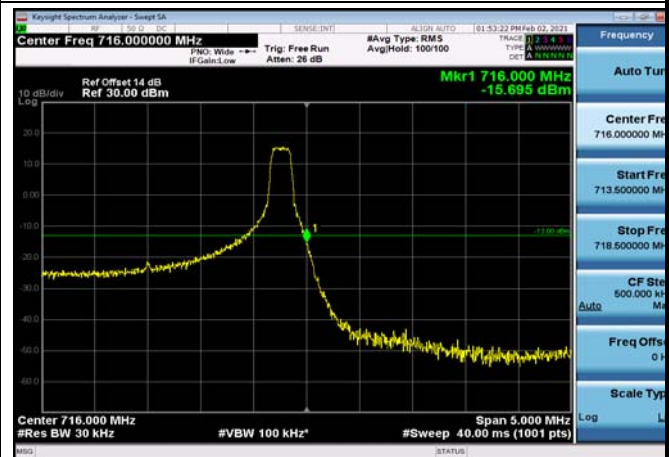

HighRange_FDD12_3MHz_714.5_OneRB_high_Q16