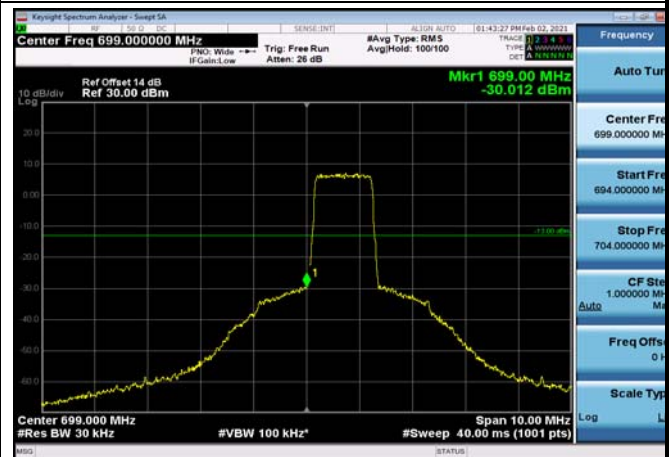

LowRange\_FDD12\_1.4MHz\_699.7\_OneRB  
\_low\_QPSK

LowRange\_FDD12\_1.4MHz\_699.7\_OneRB  
\_low\_Q16

LowRange\_FDD12\_1.4MHz\_699.7\_fullIRB  
\_Low\_QPSK

LowRange\_FDD12\_1.4MHz\_699.7\_fullIRB  
\_Low\_Q16