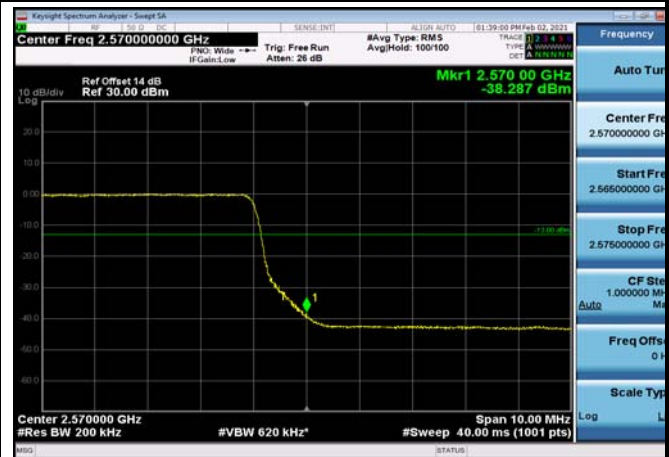

HighRange_FDD07_20MHz_2560_fullRB
_High_QPSK