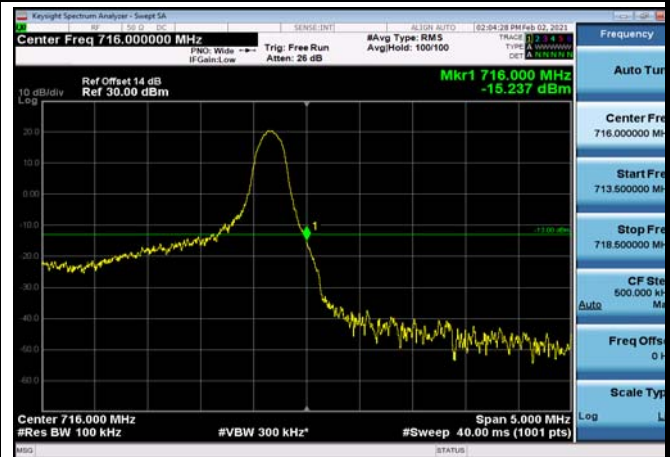

LowRange\_FDD17\_10MHz\_709\_OneRB  
\_low\_Q16

LowRange\_FDD17\_10MHz\_709\_fullRB  
\_Low\_QPSK

LowRange\_FDD17\_10MHz\_709\_fullRB  
\_Low\_Q16

HighRange\_FDD17\_5MHz\_713.5\_OneRB  
\_high\_QPSK

HighRange\_FDD17\_5MHz\_713.5\_OneRB  
\_high\_Q16