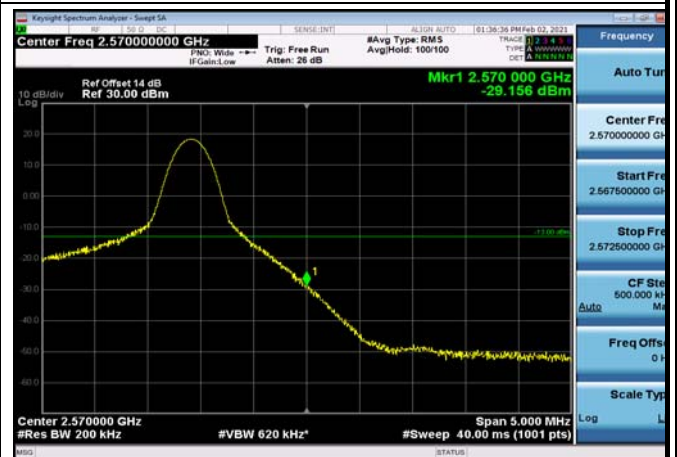

HighRange_FDD07_20MHz_2560_OneRB
_high_Q16