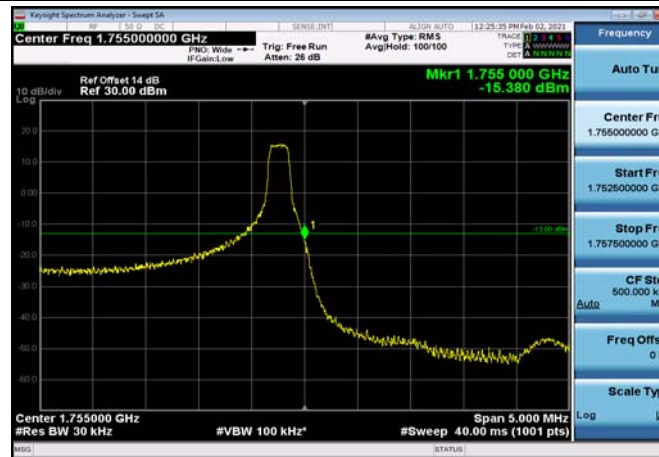

HighRange_FDD04_3MHz_1753.5_fullIRB
_High_QPSK

HighRange_FDD04_3MHz_1753.5_OneRB
_high_QPSK