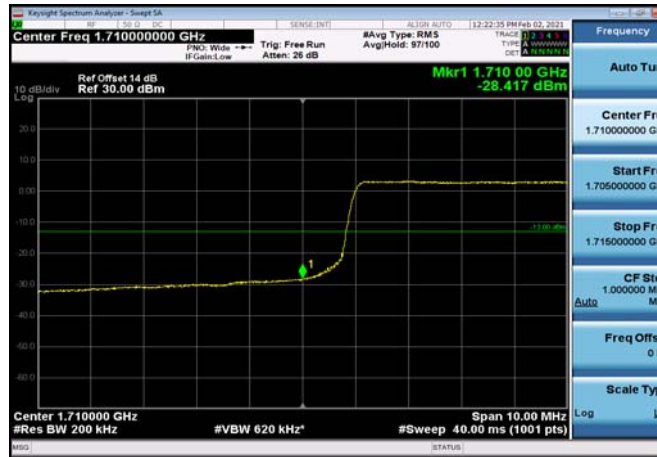

HighRange_FDD04_1.4MHz_1754.3_OneRB
_high_QPSK

LowRange_FDD04_20MHz_1720_fullRB
_Low_QPSK