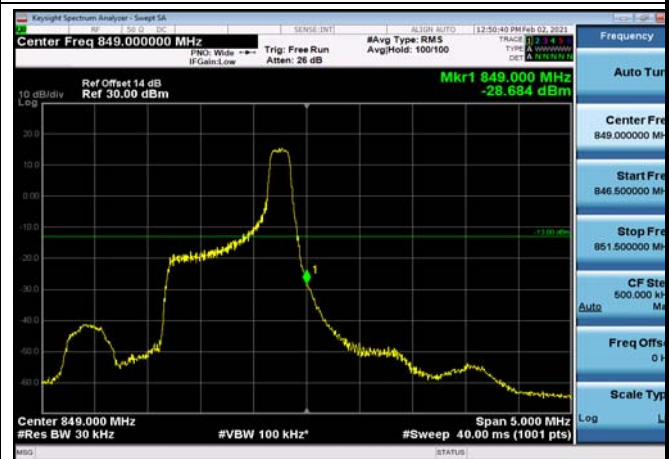

HighRange_FDD05_1.4MHz_848.3_fullRB_High_Q16

HighRange_FDD05_1.4MHz_848.3_OneRB
_high_Q16