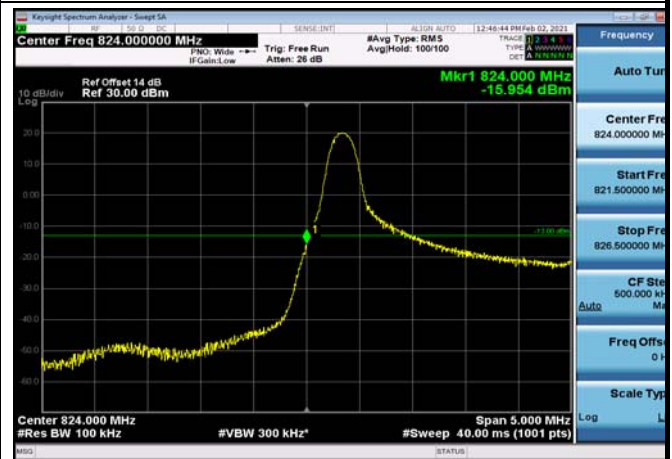

LowRange_FDD05_3MHz_825.5_fullIRB
_Low_QPSK

LowRange_FDD05_3MHz_825.5_fullIRB
_Low_Q16

LowRange_FDD05_5MHz_826.5_OneRB
_low_QPSK

LowRange_FDD05_5MHz_826.5_OneRB
_low_Q16

LowRange_FDD05_5MHz_826.5_fullIRB
_Low_QPSK