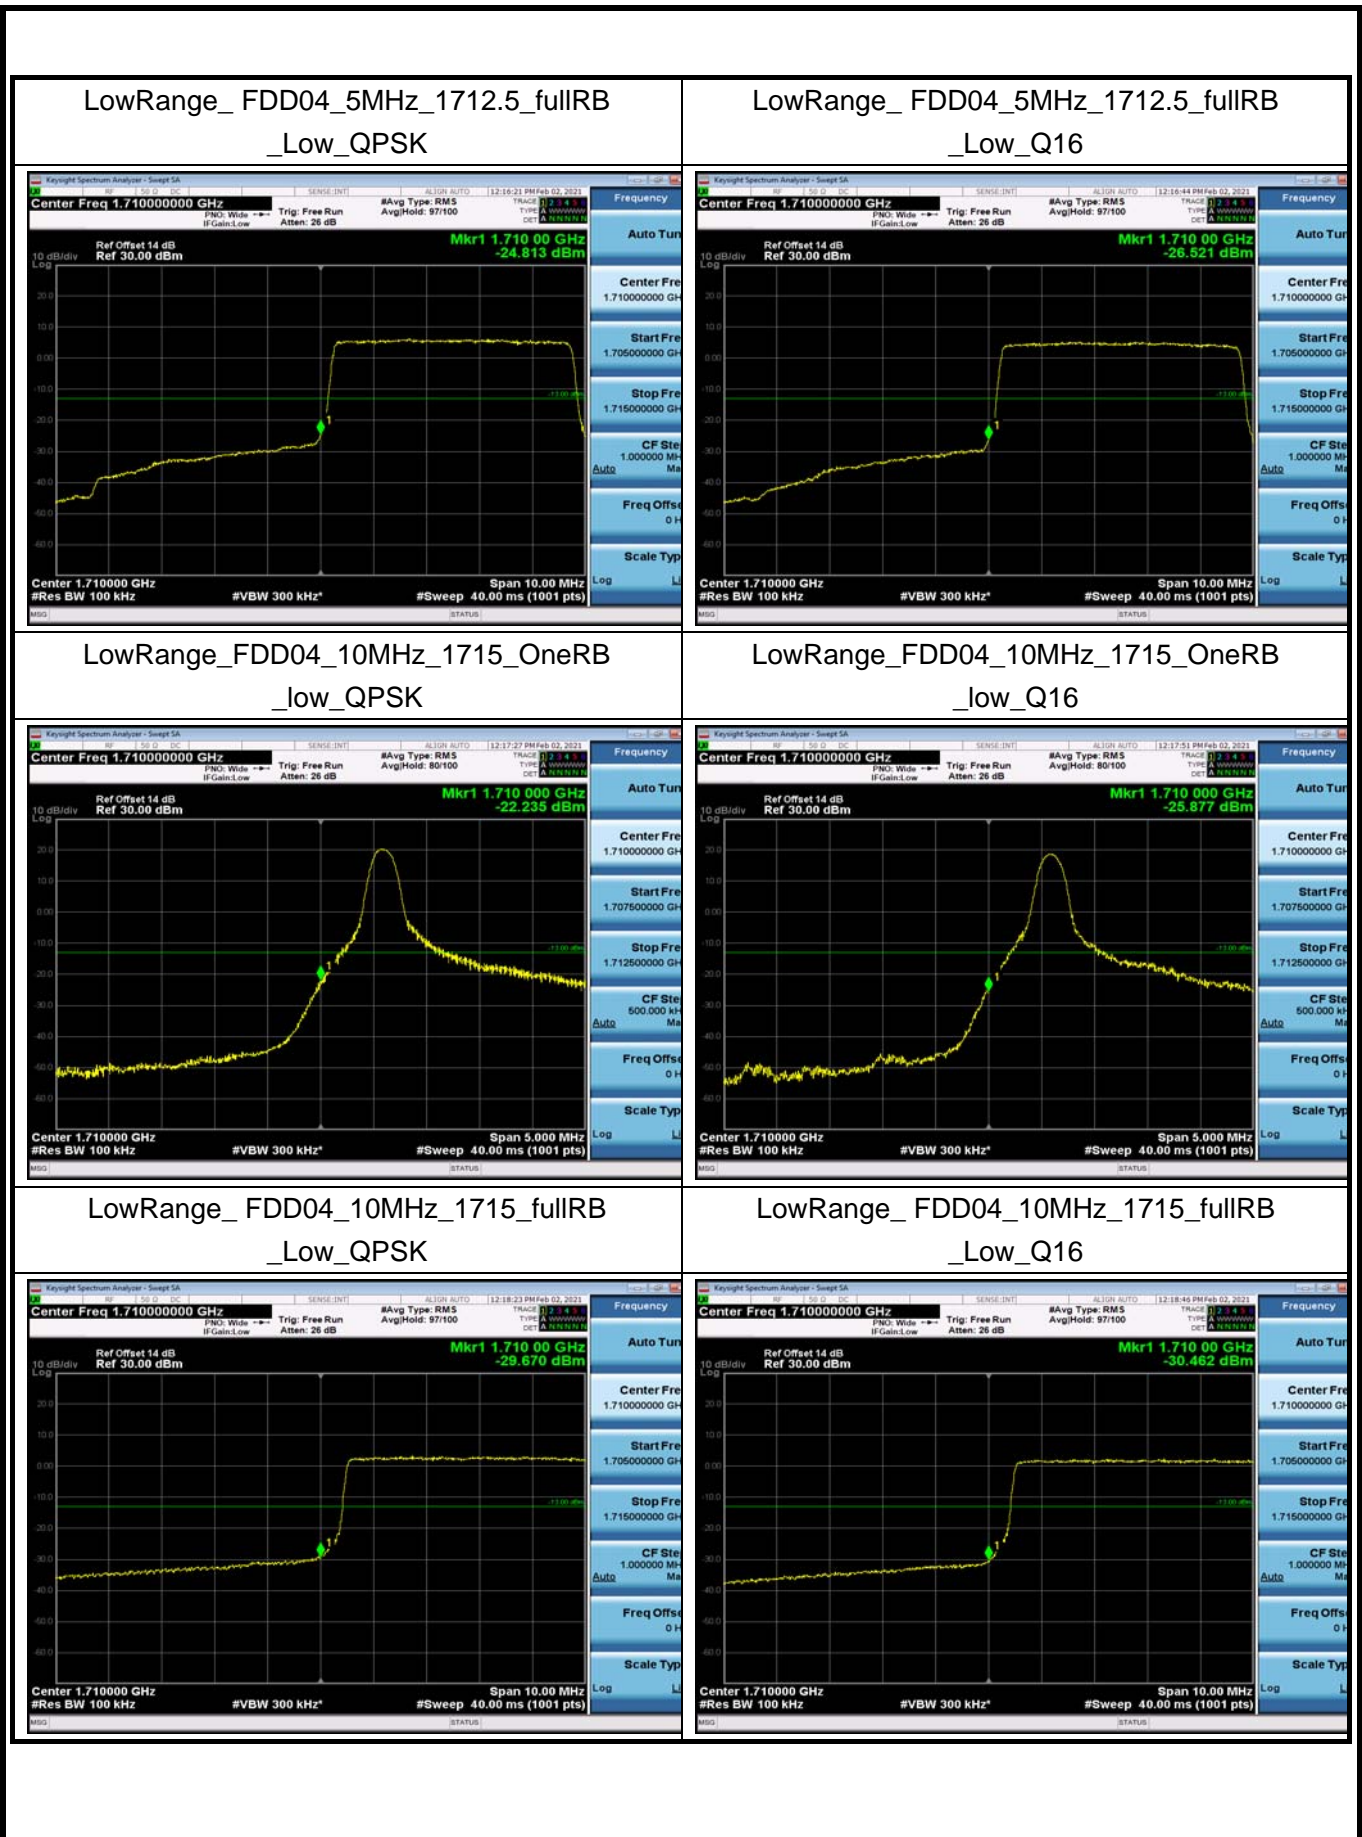

LowRange_FDD04_3MHz_1711.5_fullIRB
_Low_QPSK

LowRange_FDD04_3MHz_1711.5_fullIRB
_Low_Q16

LowRange_FDD04_5MHz_1712.5_OneRB
_low_QPSK

LowRange_FDD04_5MHz_1712.5_OneRB
_low_Q16

LowRange_FDD04_15MHz_1717.5_OneRB
_low_QPSK

LowRange_FDD04_15MHz_1717.5_OneRB
_low_Q16

LowRange_FDD04_15MHz_1717.5_fullIRB
_Low_QPSK

LowRange_FDD04_15MHz_1717.5_fullIRB
_Low_Q16

LowRange_FDD04_20MHz_1720_OneRB
_low_QPSK

LowRange_FDD04_20MHz_1720_OneRB
_low_Q16