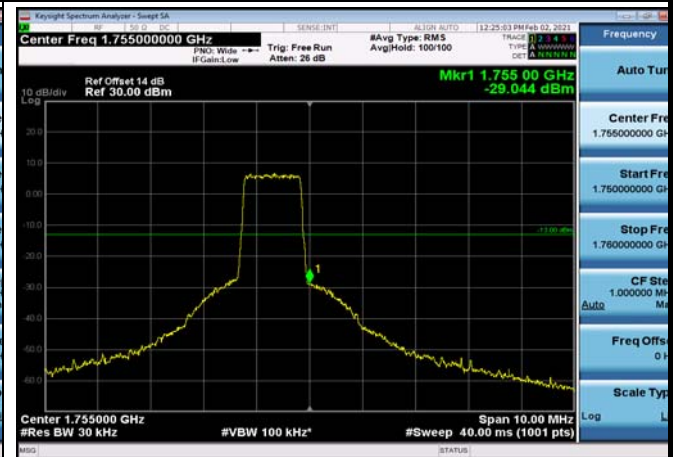

HighRange_FDD04_3MHz_1753.5_OneRB
_high_Q16

HighRange_FDD04_1.4MHz_1754.3
_fullRB_High_Q16