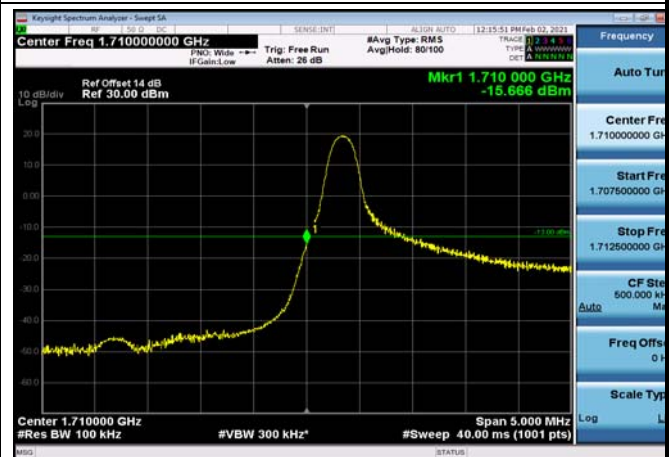

LowRange_FDD04_3MHz_1711.5_fullIRB
_Low_QPSK

LowRange_FDD04_3MHz_1711.5_fullIRB
_Low_Q16

LowRange_FDD04_5MHz_1712.5_OneRB
_low_QPSK

LowRange_FDD04_5MHz_1712.5_OneRB
_low_Q16

LowRange_FDD04_15MHz_1717.5_OneRB
_low_QPSK