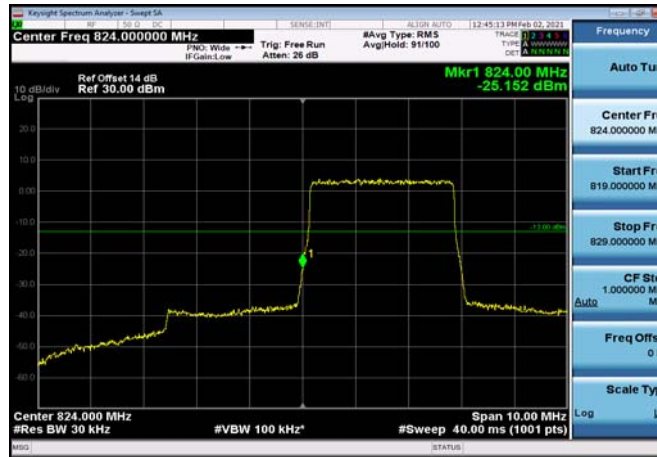

LowRange_FDD05_5MHz_826.5_OneRB
_low_QPSK

LowRange_FDD05_3MHz_825.5_fullIRB
_Low_QPSK