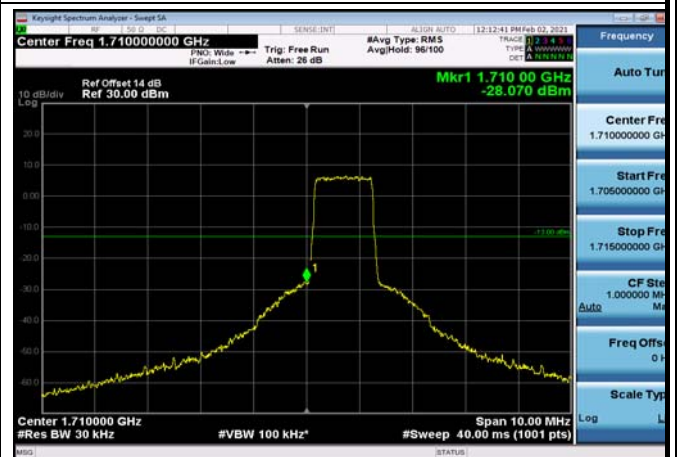

LowRange_FDD04_3MHz_1711.5_OneRB
_low_Q16

LowRange_ FDD04_1.4MHz_1710.7_fullRB
_Low_Q16