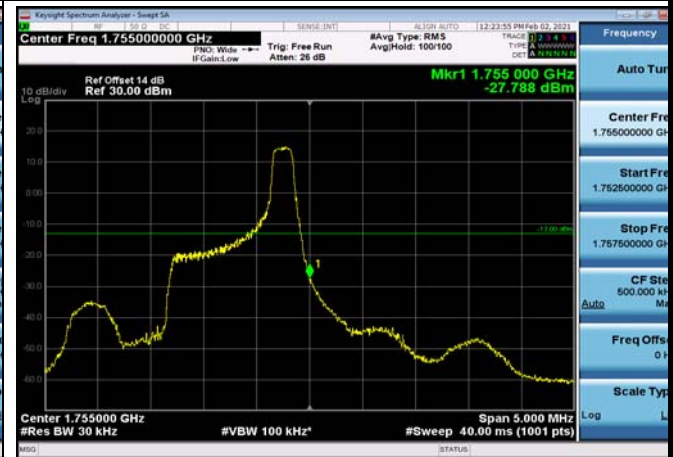

LowRange_FDD04_20MHz_1720_fullRB
_Low_QPSK

LowRange_FDD04_20MHz_1720_fullRB
_Low_Q16

HighRange_FDD04_1.4MHz_1754.3_OneRB
_high_QPSK

HighRange_FDD04_1.4MHz_1754.3_OneRB
_high_Q16

HighRange_FDD04_1.4MHz_1754.3
_fullRB_High_QPSK