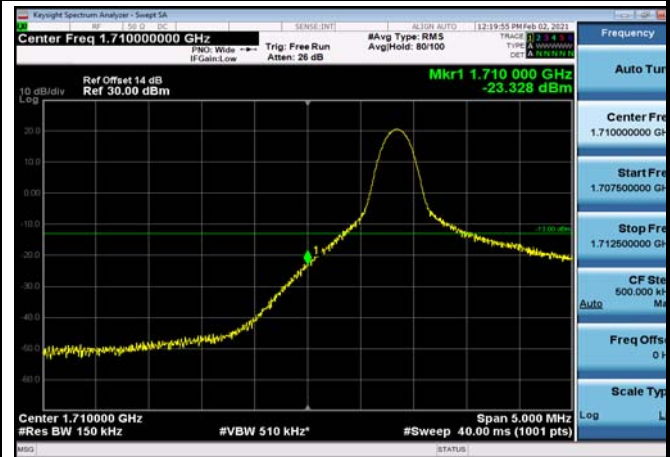

LowRange_FDD04_15MHz_1717.5_fullIRB
_Low_Q16

LowRange_FDD04_15MHz_1717.5_OneRB
_low_Q16