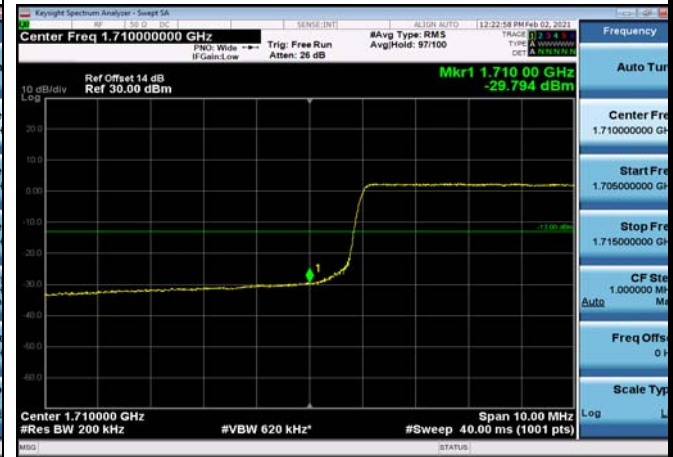

HighRange_FDD04_1.4MHz_1754.3_OneRB
_high_Q16

LowRange_FDD04_20MHz_1720_fullRB
_Low_Q16