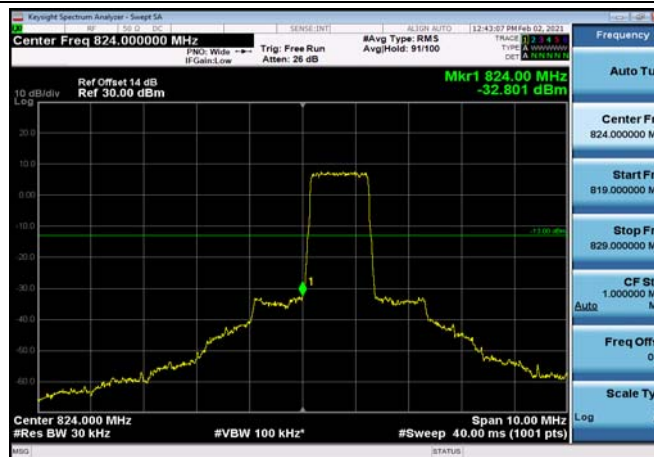

LowRange_FDD05_3MHz_825.5_OneRB
_low_QPSK

LowRange_FDD05_1.4MHz_824.7_fullIRB
_Low_QPSK