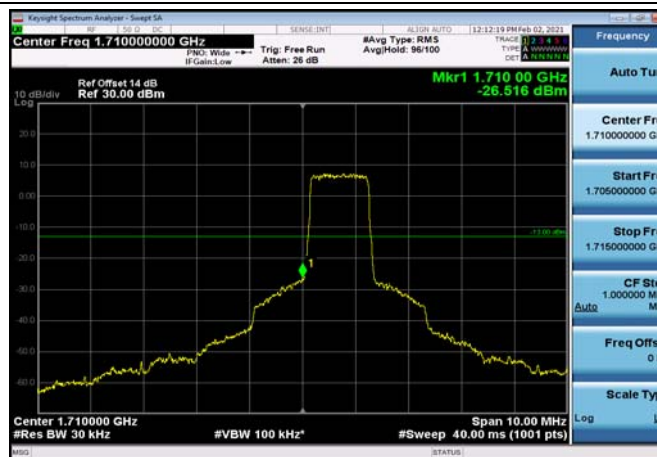

HighRange_FDD02_20MHz_1900_OneRB
_high_QPSK

HighRange_FDD02_20MHz_1900_OneRB
_high_Q16

HighRange_ FDD02_20MHz_1900_fullRB
_High_QPSK

HighRange_ FDD02_20MHz_1900_fullRB
_High_Q16

LowRange_ FDD04_1.4MHz_1710.7_OneRB
_low_QPSK

LowRange_ FDD04_1.4MHz_1710.7_OneRB
_low_Q16

LowRange_ FDD04_1.4MHz_1710.7_fullRB
_Low_QPSK

LowRange_ FDD04_1.4MHz_1710.7_fullRB
_Low_Q16

LowRange_FDD04_3MHz_1711.5_OneRB
_low_QPSK

LowRange_FDD04_3MHz_1711.5_OneRB
_low_Q16