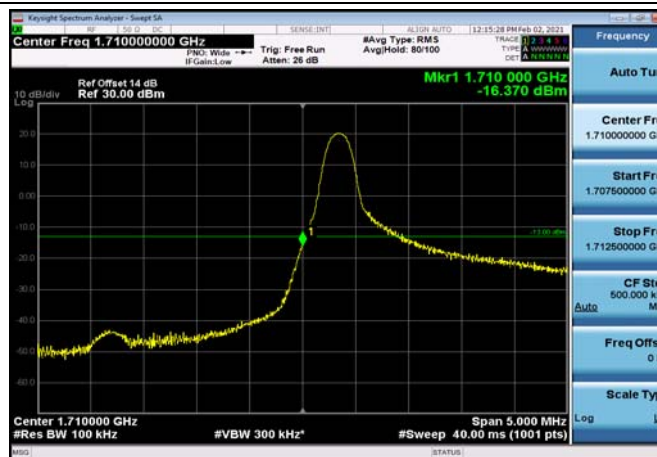

LowRange_FDD04_5MHz_1712.5_OneRB
_low_QPSK