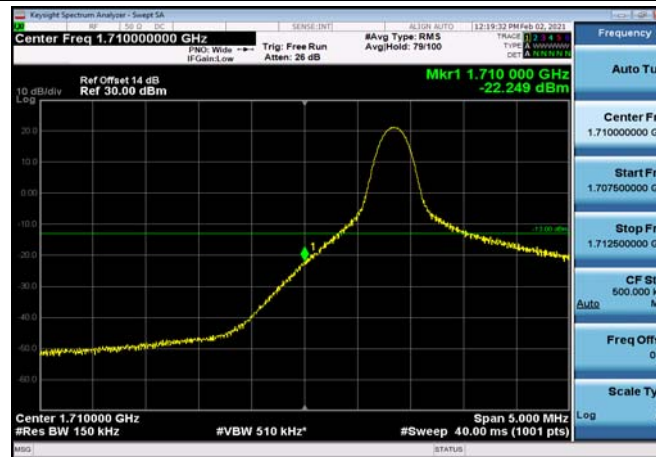

LowRange_FDD04_3MHz_1711.5_fullIRB
_Low_QPSK

LowRange_FDD04_3MHz_1711.5_fullIRB
_Low_Q16

LowRange_FDD04_5MHz_1712.5_OneRB
_low_QPSK

LowRange_FDD04_5MHz_1712.5_OneRB
_low_Q16

LowRange_FDD04_15MHz_1717.5_OneRB
_low_QPSK