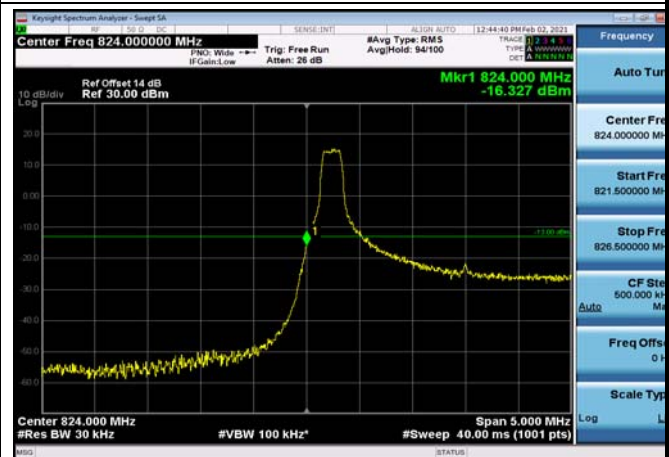

LowRange_FDD05_1.4MHz_824.7_OneRB
_low_Q16

LowRange_FDD05_1.4MHz_824.7_fullIRB
_Low_QPSK

LowRange_FDD05_1.4MHz_824.7_fullIRB
_Low_Q16

LowRange_FDD05_3MHz_825.5_OneRB
_low_QPSK

LowRange_FDD05_3MHz_825.5_OneRB
_low_Q16