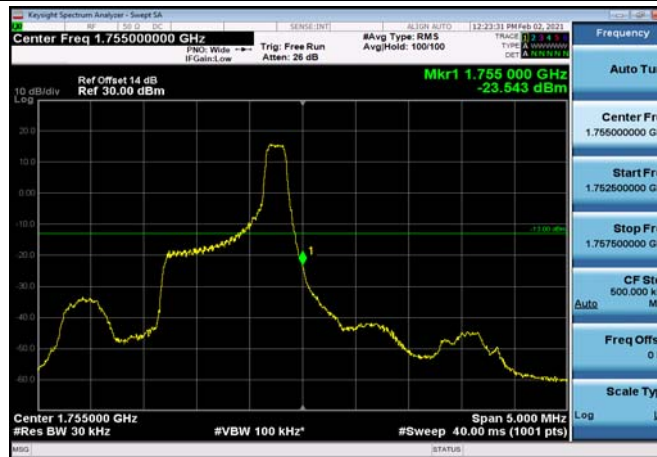

HighRange_FDD04_1.4MHz_1754.3
_fullRB_High_QPSK

HighRange_FDD04_1.4MHz_1754.3_OneRB
_high_QPSK