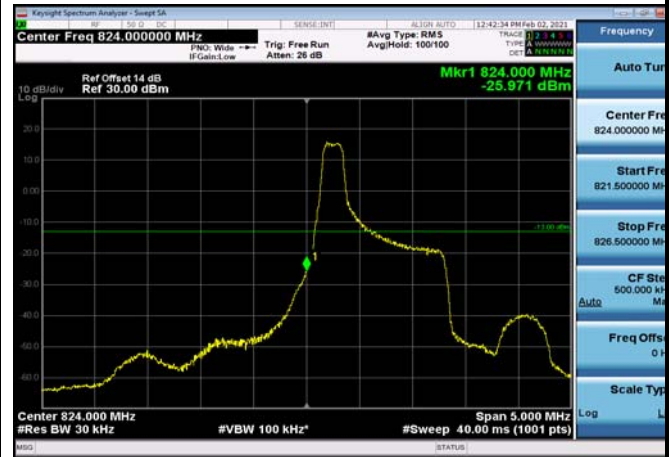

LowRange_FDD05_1.4MHz_824.7_fullIRB
_Low_Q16

LowRange_FDD05_1.4MHz_824.7_OneRB
_low_Q16