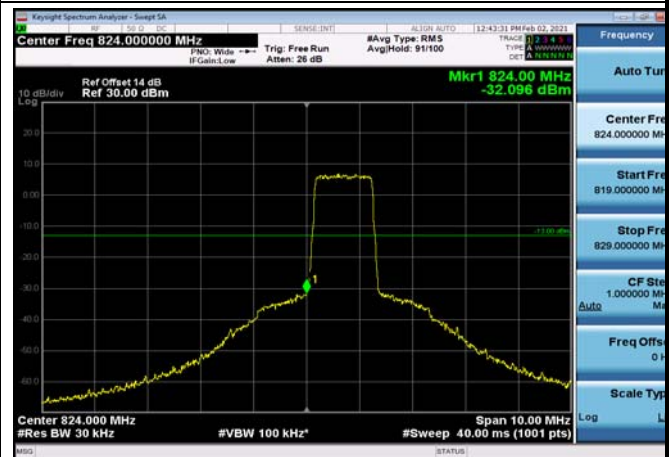

LowRange_FDD05_3MHz_825.5_OneRB
_low_Q16

LowRange_FDD05_1.4MHz_824.7_fullIRB
_Low_Q16