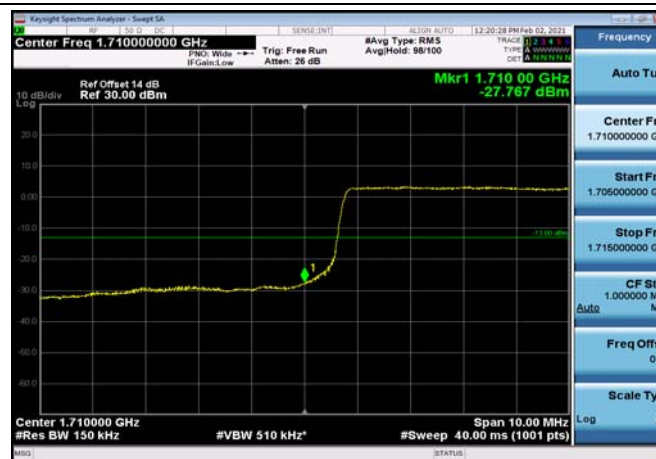

LowRange_FDD04_20MHz_1720_OneRB
_low_QPSK

LowRange_FDD04_15MHz_1717.5_fullIRB
_Low_QPSK