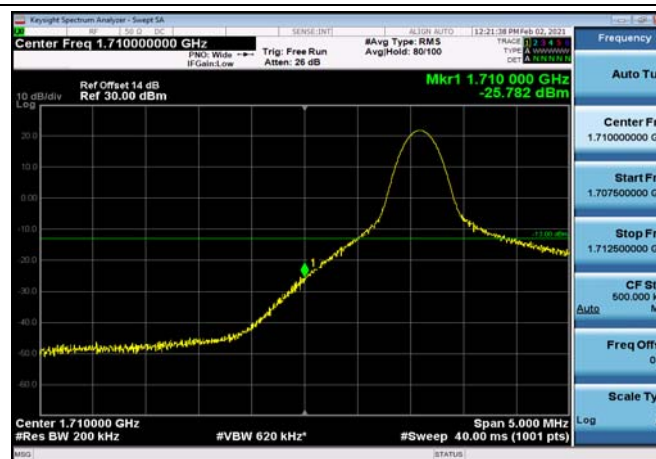

LowRange_FDD04_15MHz_1717.5_OneRB
_low_Q16

LowRange_FDD04_15MHz_1717.5_fullIRB
_Low_QPSK

LowRange_FDD04_15MHz_1717.5_fullIRB
_Low_Q16

LowRange_FDD04_20MHz_1720_OneRB
_low_QPSK

LowRange_FDD04_20MHz_1720_OneRB
_low_Q16