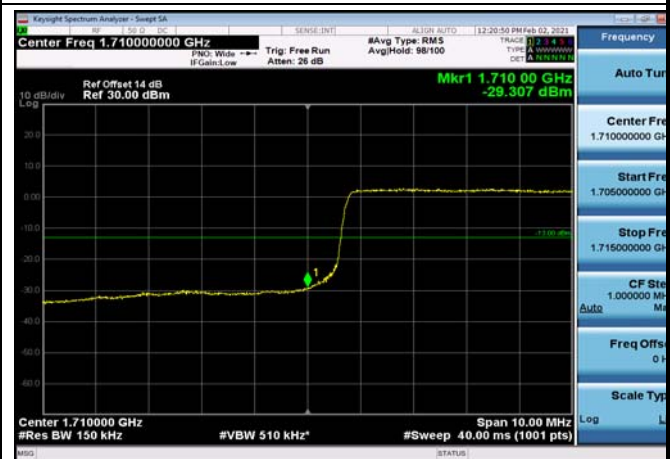

LowRange_FDD04_20MHz_1720_OneRB
_low_Q16

LowRange_FDD04_15MHz_1717.5_fullIRB
_Low_Q16