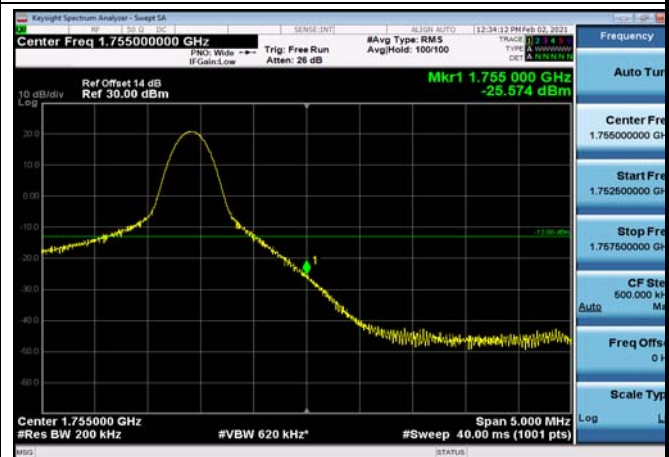

HighRange_FDD04_15MHz_1747.5_fullRB
_High_QPSK

HighRange_FDD04_15MHz_1747.5_fullRB
_High_Q16

HighRange_FDD04_20MHz_1745_OneRB
_high_QPSK

HighRange_FDD04_20MHz_1745_OneRB
_high_Q16

LowRange_FDD05_1.4MHz_824.7_OneRB
_low_QPSK