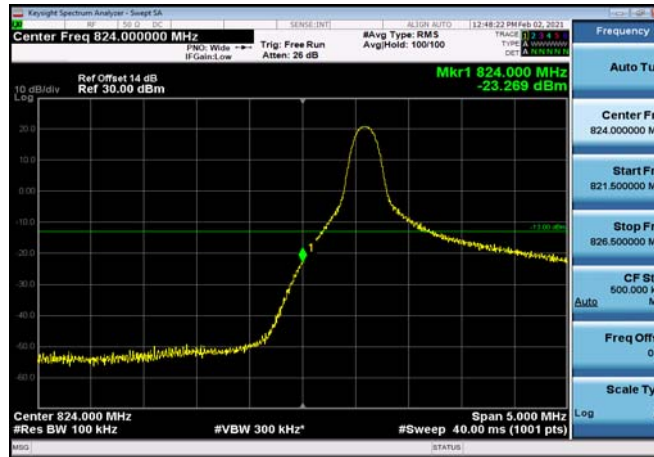

LowRange_FDD05_10MHz_829_fullRB
_Low_QPSK

LowRange_FDD05_10MHz_829_OneRB
_low_QPSK