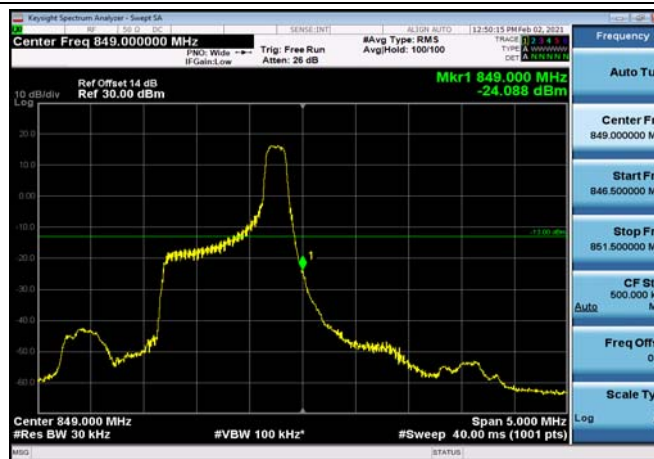

HighRange_FDD05_1.4MHz_848.3_OneRB
_high_QPSK