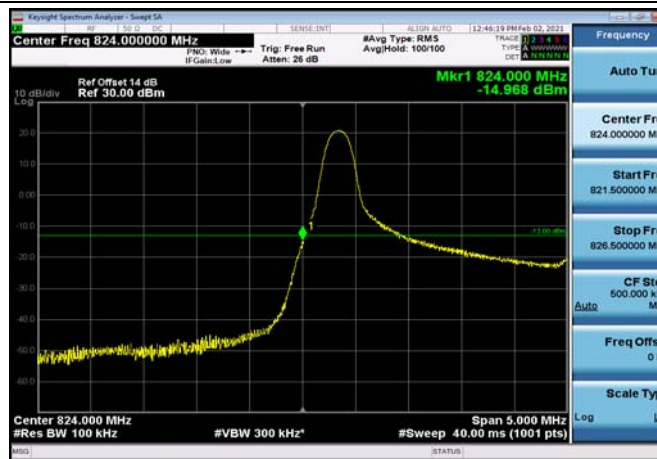

LowRange_FDD05_5MHz_826.5_fullIRB
_Low_QPSK

LowRange_FDD05_5MHz_826.5_OneRB
_low_QPSK