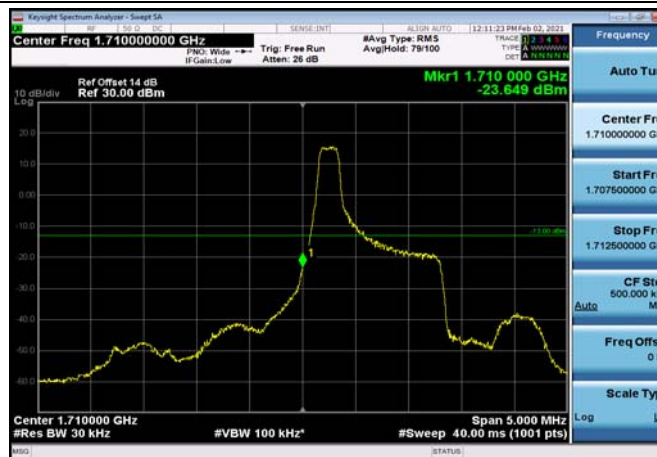

HighRange_FDD02_20MHz_1900_OneRB
_high_QPSK

HighRange_FDD02_20MHz_1900_OneRB
_high_Q16

HighRange_ FDD02_20MHz_1900_fullRB
_High_QPSK

HighRange_ FDD02_20MHz_1900_fullRB
_High_Q16

LowRange_ FDD04_1.4MHz_1710.7_OneRB
_low_QPSK