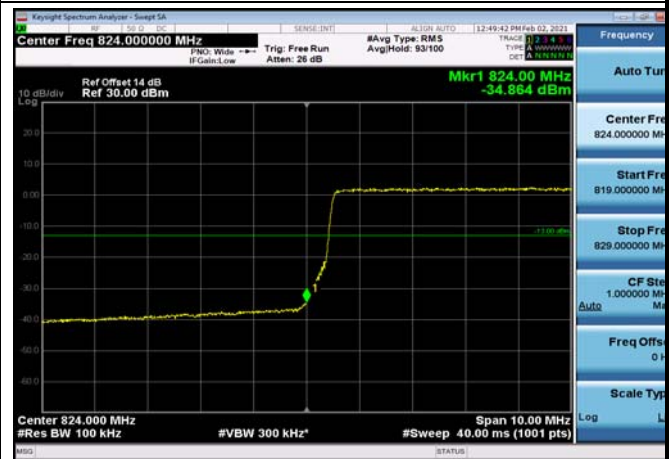

LowRange_FDD05_5MHz_826.5_fullIRB
_Low_Q16

LowRange_FDD05_10MHz_829_OneRB
_low_QPSK

LowRange_FDD05_10MHz_829_OneRB
_low_Q16

LowRange_FDD05_10MHz_829_fullRB
_Low_QPSK

LowRange_FDD05_10MHz_829_fullRB
_Low_Q16