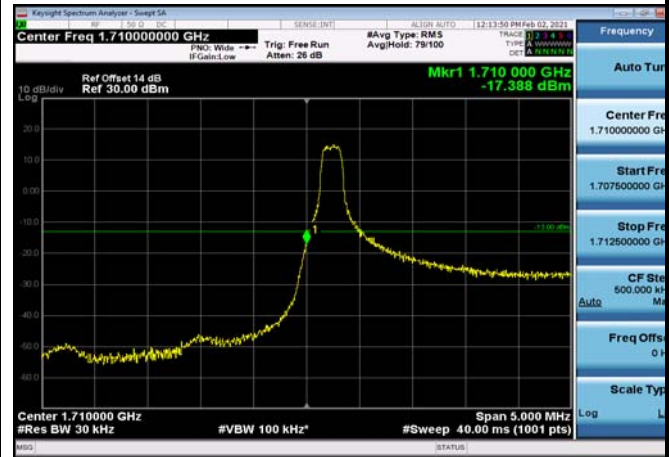

LowRange_ FDD04_1.4MHz_1710.7_OneRB
_low_Q16

LowRange_ FDD04_1.4MHz_1710.7_fullRB
_Low_QPSK

LowRange_ FDD04_1.4MHz_1710.7_fullRB
_Low_Q16

LowRange_FDD04_3MHz_1711.5_OneRB
_low_QPSK

LowRange_FDD04_3MHz_1711.5_OneRB
_low_Q16