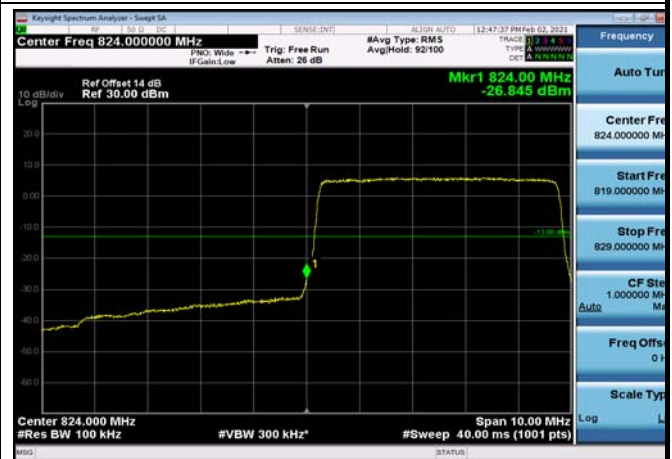

LowRange_FDD05_10MHz_829_OneRB
_low_Q16

LowRange_FDD05_5MHz_826.5_fullIRB
_Low_Q16