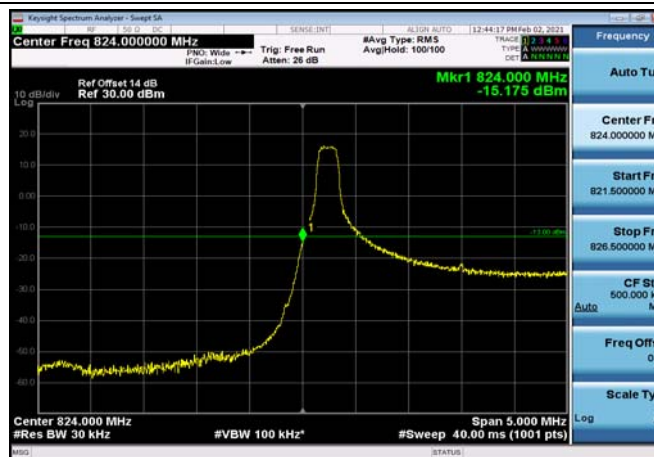

LowRange_FDD05_1.4MHz_824.7_OneRB
_low_Q16

LowRange_FDD05_1.4MHz_824.7_fullIRB
_Low_QPSK

LowRange_FDD05_1.4MHz_824.7_fullIRB
_Low_Q16

LowRange_FDD05_3MHz_825.5_OneRB
_low_QPSK

LowRange_FDD05_3MHz_825.5_OneRB
_low_Q16