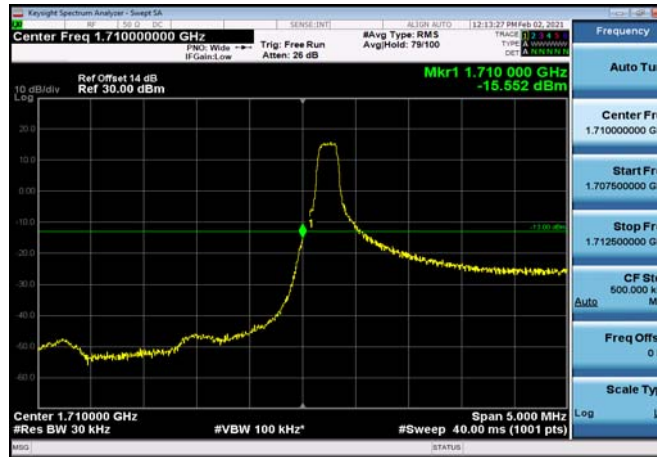

LowRange_ FDD04_1.4MHz_1710.7_OneRB
_low_Q16

LowRange_ FDD04_1.4MHz_1710.7_fullRB
_Low_QPSK

LowRange_ FDD04_1.4MHz_1710.7_fullRB
_Low_Q16

LowRange_FDD04_3MHz_1711.5_OneRB
_low_QPSK

LowRange_FDD04_3MHz_1711.5_OneRB
_low_Q16