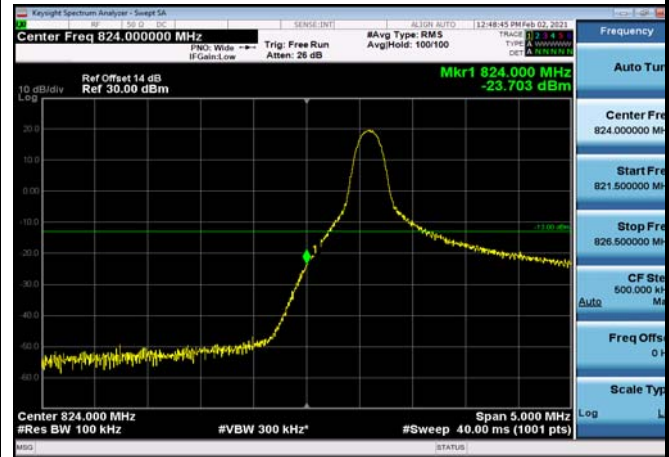

LowRange_FDD05_5MHz_826.5_fullIRB
_Low_Q16

LowRange_FDD05_10MHz_829_OneRB
_low_QPSK

LowRange_FDD05_10MHz_829_OneRB
_low_Q16

LowRange_FDD05_10MHz_829_fullRB
_Low_QPSK

LowRange_FDD05_10MHz_829_fullRB
_Low_Q16