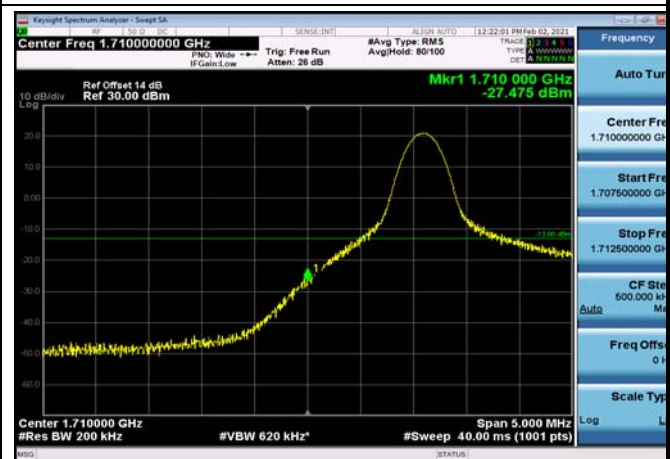

LowRange_FDD04_15MHz_1717.5_OneRB
_low_Q16

LowRange_FDD04_15MHz_1717.5_fullIRB
_Low_QPSK

LowRange_FDD04_15MHz_1717.5_fullIRB
_Low_Q16

LowRange_FDD04_20MHz_1720_OneRB
_low_QPSK

LowRange_FDD04_20MHz_1720_OneRB
_low_Q16