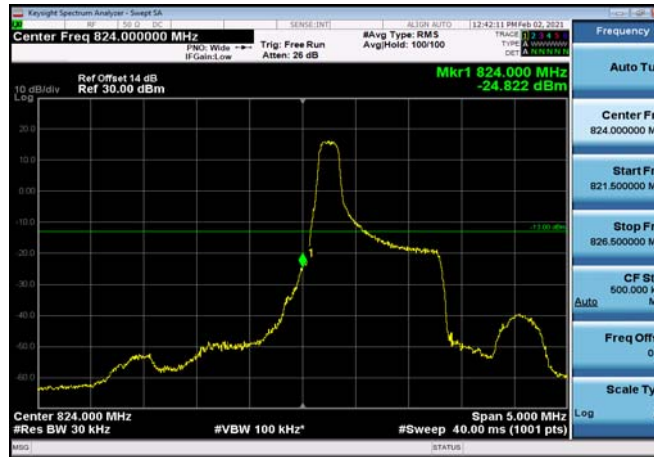

HighRange_FDD04_15MHz_1747.5_fullRB
_High_QPSK

HighRange_FDD04_15MHz_1747.5_fullRB
_High_Q16

HighRange_FDD04_20MHz_1745_OneRB
_high_QPSK

HighRange_FDD04_20MHz_1745_OneRB
_high_Q16

LowRange_FDD05_1.4MHz_824.7_OneRB
_low_QPSK