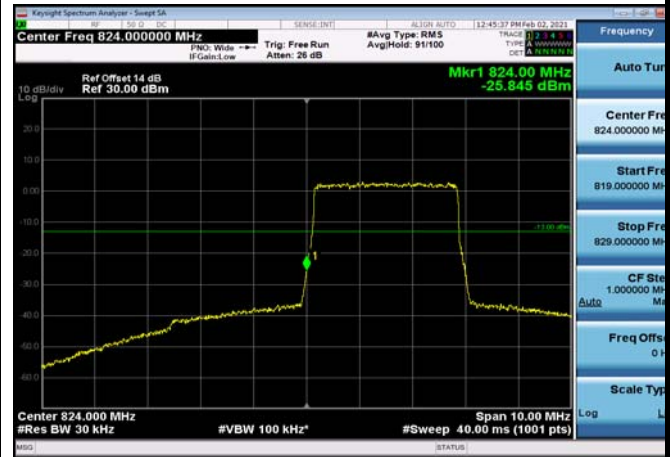

LowRange_FDD05_5MHz_826.5_OneRB
_low_Q16

LowRange_FDD05_3MHz_825.5_fullIRB
_Low_Q16