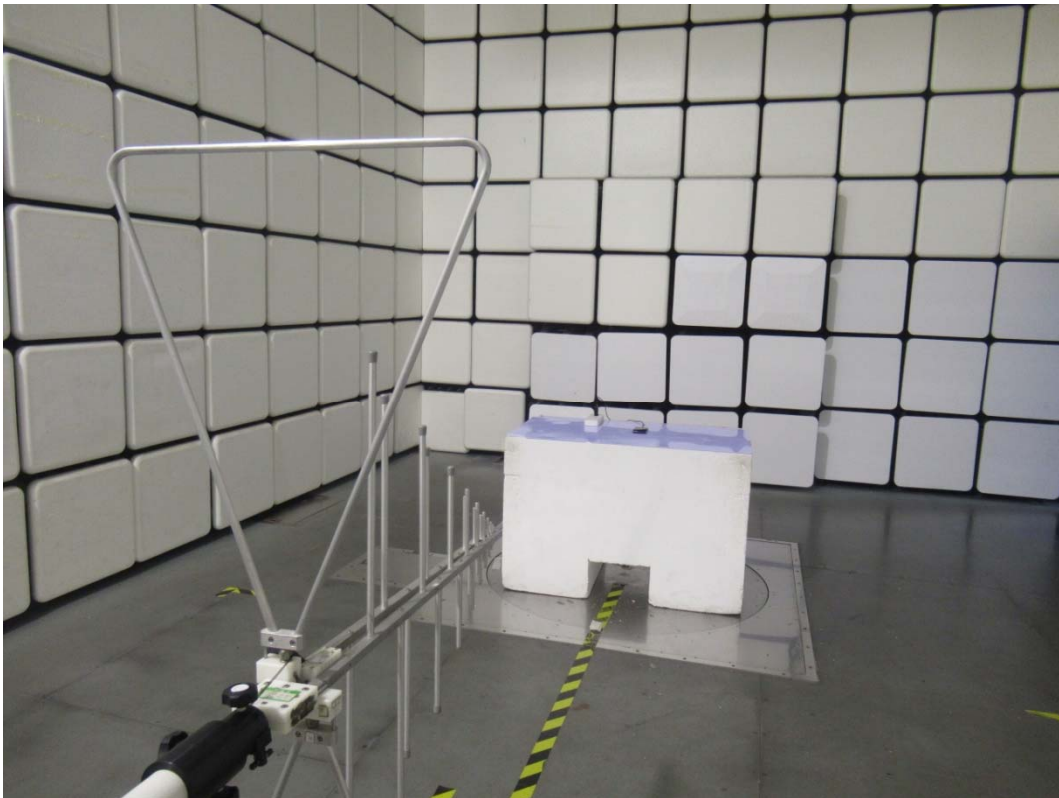

### Part 27 Test Setup

9kHz-30MHz

30MHz-1GHz

1GHz-18GHz

18GHz - 26.5GHz

**Picture 1: Radiated Spurious Emissions Test setup**