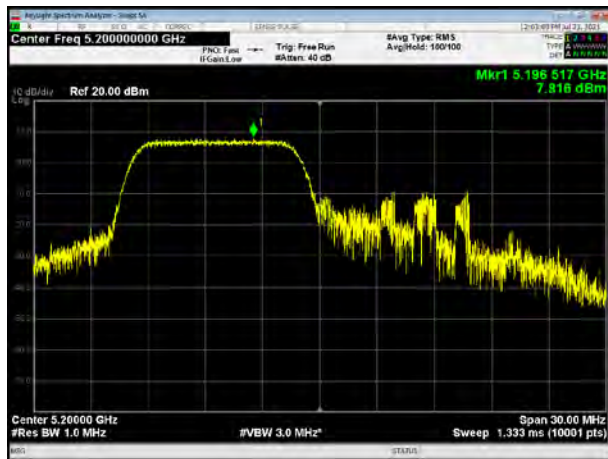

U-NII-3, 802.11ax HE20, Channel No.: 157

U-NII-3, 802.11ax HE40, Channel No.: 159

TB mode

SISO Antenna 1

UNII-1

802.11ax HE20 106Tone:5180

802.11ax HE20 242Tone: 5180

802.11ax HE20 106Tone:5200

802.11ax HE20 242Tone: 5200

802.11ax HE20 106Tone: 5240

802.11ax HE20 242Tone: 5240

802.11ax HE20 26Tone:5180

802.11ax HE20 52Tone: 5180

802.11ax HE20 26Tone:5200

802.11ax HE20 52Tone: 5200

802.11ax HE20 26Tone: 5240