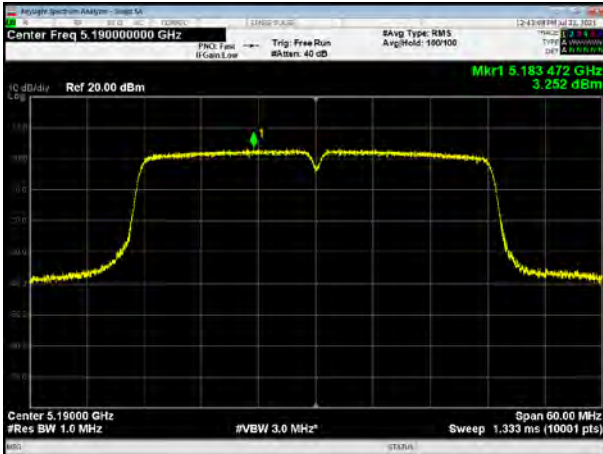

U-NII-1, 802.11n HT40, Channel No.: 38