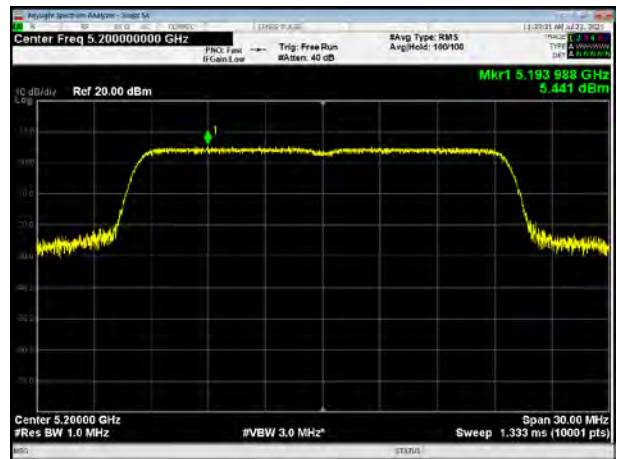

802.11ax HE20 242Tone: 5200