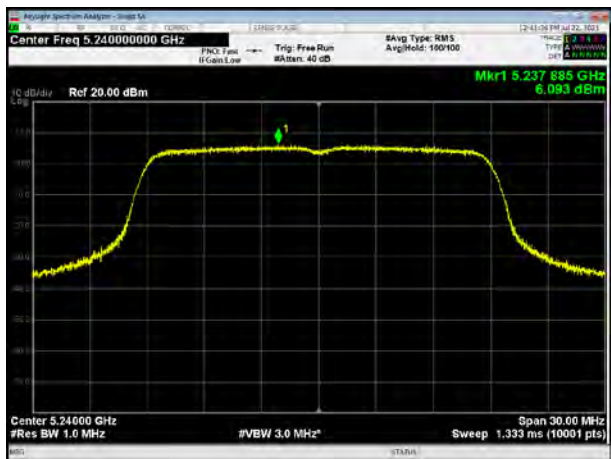

SISO Antenna 2

U-NII-1

U-NII-1, 802.11a, Channel No.: 36

U-NII-1, 802.11n HT20, Channel No.: 36

U-NII-1, 802.11a, Channel No.: 40

U-NII-1, 802.11n HT20, Channel No.: 40

U-NII-1, 802.11a, Channel No.: 48

U-NII-1, 802.11n HT20, Channel No.: 48