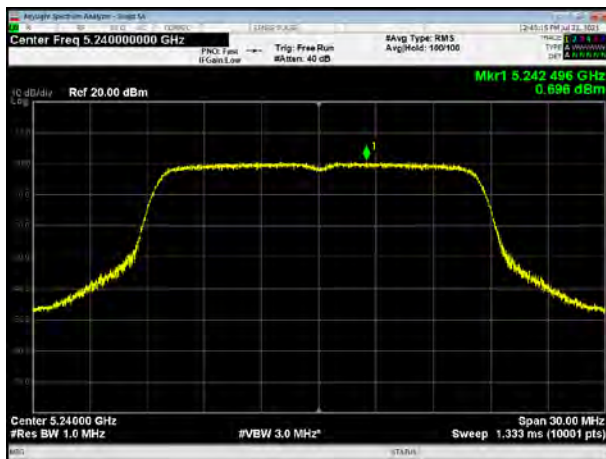

SISO Antenna 2

U-NII-1

U-NII-1, 802.11a, Channel No.: 36

U-NII-1, 802.11n HT20, Channel No.: 36

U-NII-1, 802.11a, Channel No.: 40

U-NII-1, 802.11n HT20, Channel No.: 40

U-NII-1, 802.11a, Channel No.: 48

U-NII-1, 802.11n HT20, Channel No.: 48