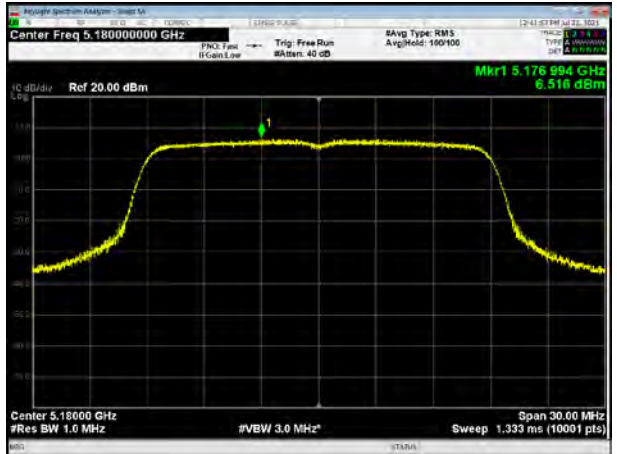

U-NII-1, 802.11ac VHT20, Channel No.: 36