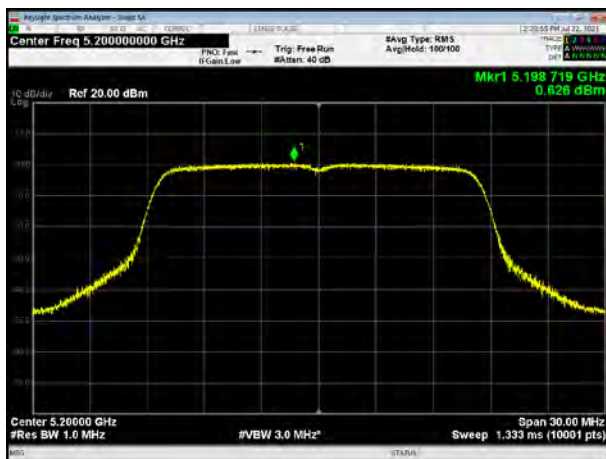

SISO Antenna 2

U-NII-1

U-NII-1, 802.11a, Channel No.: 36

U-NII-1, 802.11n HT20, Channel No.: 36

U-NII-1, 802.11a, Channel No.: 40

U-NII-1, 802.11n HT20, Channel No.: 40

U-NII-1, 802.11a, Channel No.: 48

U-NII-1, 802.11n HT20, Channel No.: 48