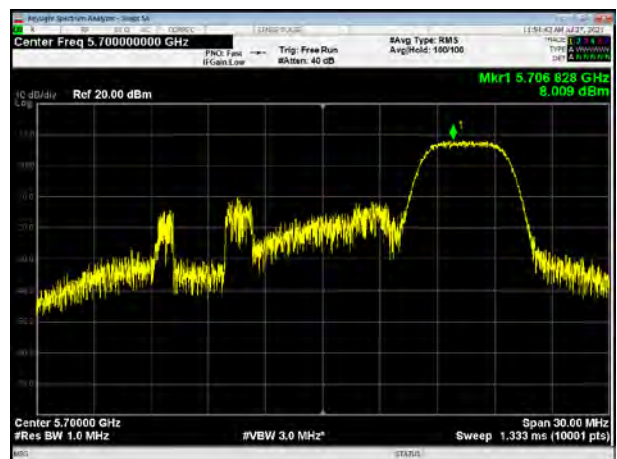

802.11ax HE20 52Tone: 5700