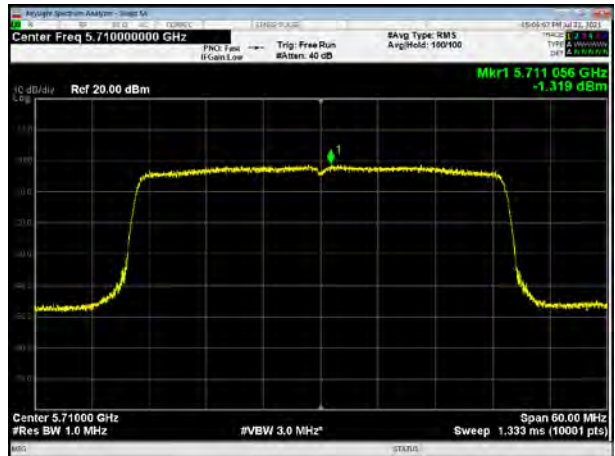

U-NII-2C, 802.11ax HE40, Channel No.: 142