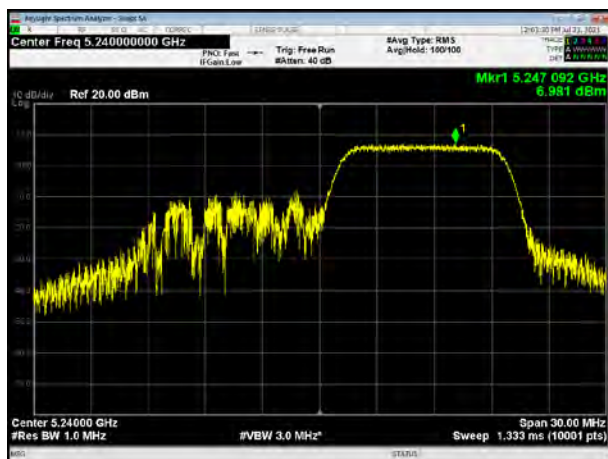

802.11ax HE20 106Tone: 5240