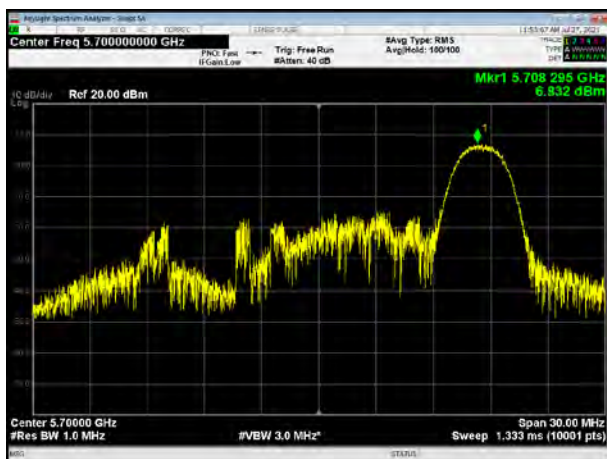

802.11ax HE20 242Tone: 5580

802.11ax HE20 106Tone: 5700

802.11ax HE20 242Tone: 5700

802.11ax HE20 26Tone:5500

802.11ax HE20 52Tone: 5500

802.11ax HE20 26Tone:5580

802.11ax HE20 52Tone: 5580

802.11ax HE20 26Tone: 5700