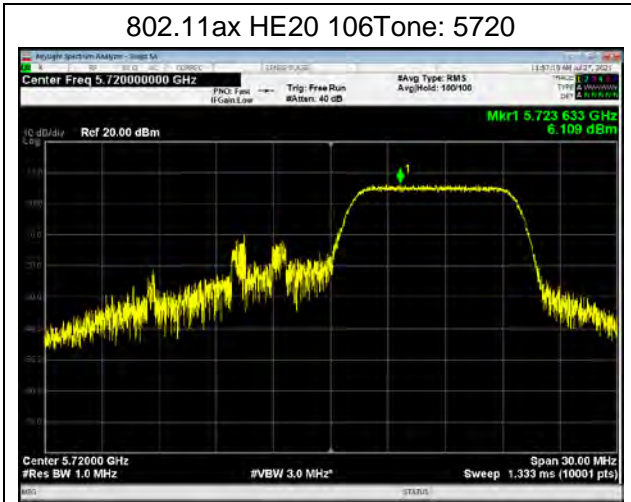

802.11ax HE20 242Tone: 5580

802.11ax HE20 106Tone: 5700

802.11ax HE20 242Tone: 5700

802.11ax HE20 26Tone:5500

802.11ax HE20 52Tone: 5500

802.11ax HE20 26Tone:5580

802.11ax HE20 52Tone: 5580

802.11ax HE20 26Tone: 5700