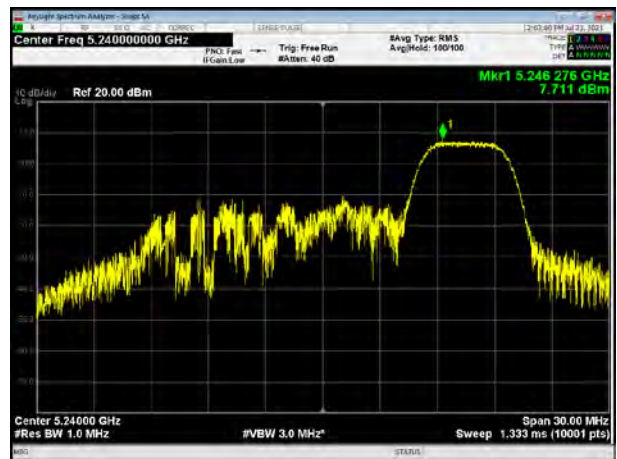

802.11ax HE20 52Tone: 5240