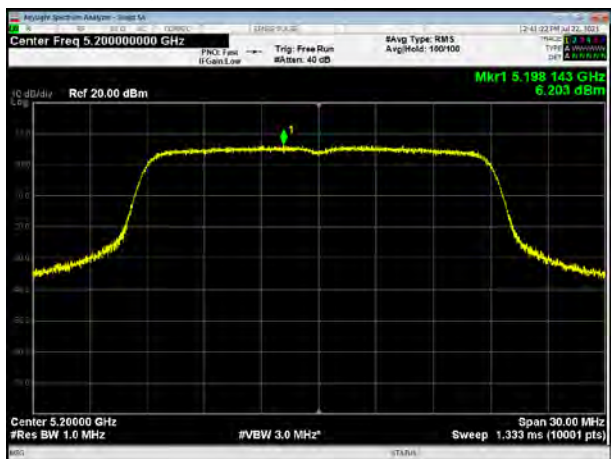

SISO Antenna 2

U-NII-1

U-NII-1, 802.11a, Channel No.: 36

U-NII-1, 802.11n HT20, Channel No.: 36

U-NII-1, 802.11a, Channel No.: 40

U-NII-1, 802.11n HT20, Channel No.: 40

U-NII-1, 802.11a, Channel No.: 48

U-NII-1, 802.11n HT20, Channel No.: 48