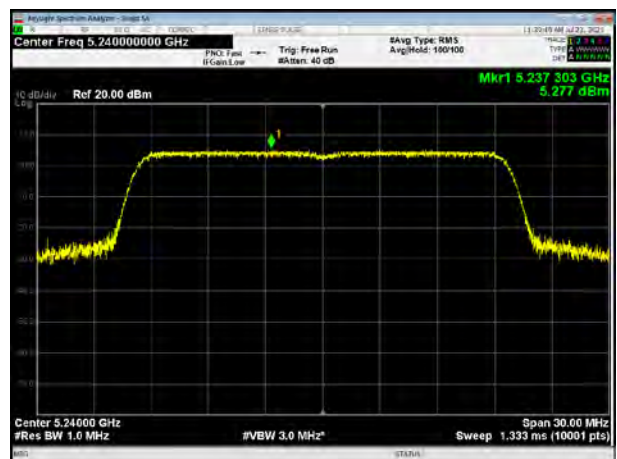

802.11ax HE20 242Tone: 5240