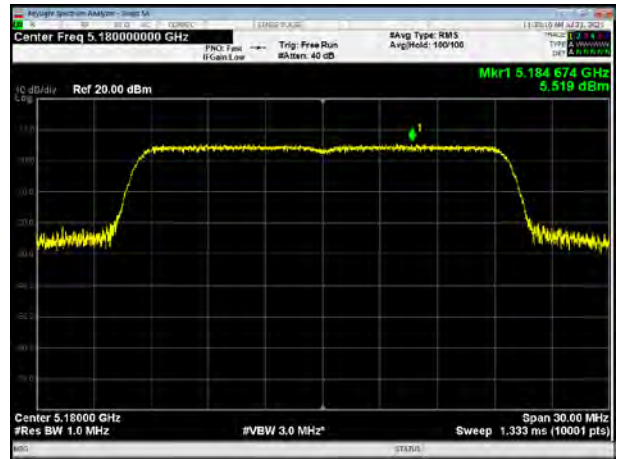

U-NII-3, 802.11ax HE20, Channel No.: 157

U-NII-3, 802.11ax HE40, Channel No.: 159

TB mode

SISO Antenna 1

UNII-1

802.11ax HE20 106Tone:5180

802.11ax HE20 242Tone: 5180

802.11ax HE20 106Tone:5200