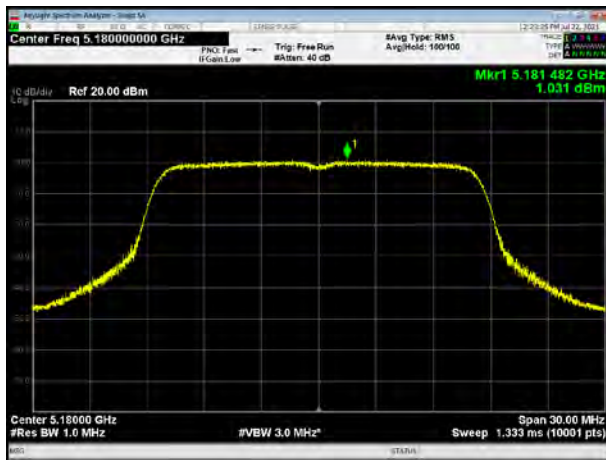

SISO Antenna 2

U-NII-1

U-NII-1, 802.11a, Channel No.: 36

U-NII-1, 802.11n HT20, Channel No.: 36

U-NII-1, 802.11a, Channel No.: 40

U-NII-1, 802.11n HT20, Channel No.: 40

U-NII-1, 802.11a, Channel No.: 48

U-NII-1, 802.11n HT20, Channel No.: 48