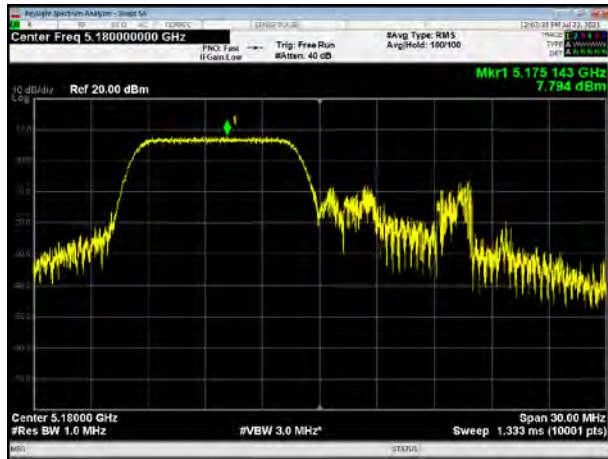

U-NII-3, 802.11ax HE20, Channel No.: 157

U-NII-3, 802.11ax HE40, Channel No.: 159

TB mode

SISO Antenna 1

UNII-1

802.11ax HE20 106Tone:5180

802.11ax HE20 242Tone: 5180

802.11ax HE20 106Tone:5200

802.11ax HE20 242Tone: 5200

802.11ax HE20 106Tone: 5240

802.11ax HE20 242Tone: 5240

802.11ax HE20 26Tone:5180

802.11ax HE20 52Tone: 5180

802.11ax HE20 26Tone:5200

802.11ax HE20 52Tone: 5200

802.11ax HE20 26Tone: 5240