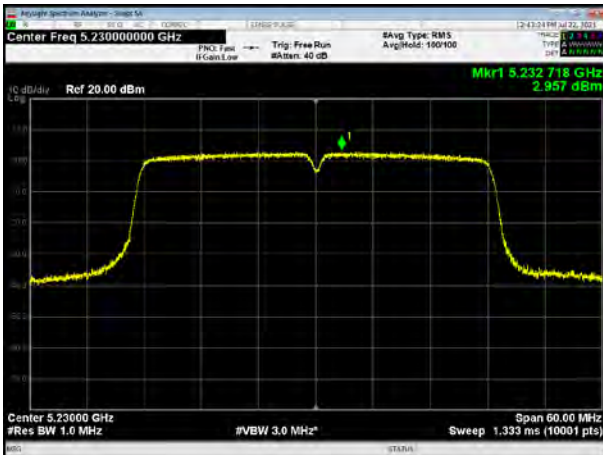

U-NII-1, 802.11n HT40, Channel No.: 46