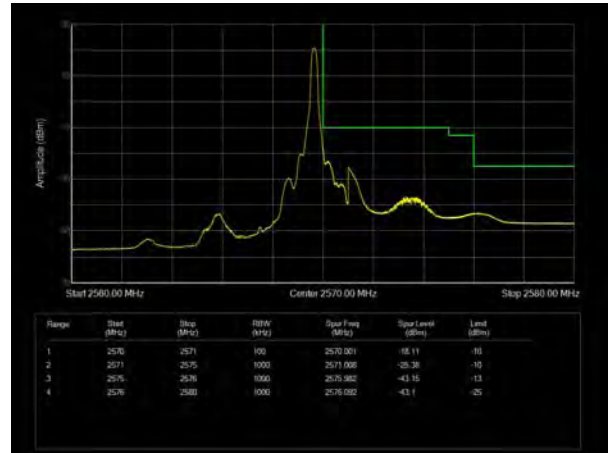

LTE Band 4 64QAM 15MHz CH-Low, 1 RB

LTE Band 4 64QAM 15MHz CH-High, 1 RB

LTE Band 4 64QAM 15MHz CH-Low, 100%RB

LTE Band 4 64QAM 15MHz CH-High, 100%RB

LTE Band 4 64QAM 20MHz CH-Low, 1 RB

LTE Band 4 64QAM 20MHz CH-High, 1 RB

LTE Band 4 64QAM 20MHz CH-Low, 100%RB

LTE Band 4 64QAM 20MHz CH-High, 100%RB

LTE Band 7 QPSK 5MHz CH-Low, 1 RB

LTE Band 7 QPSK 5MHz CH-High, 1 RB

LTE Band 7 QPSK 5MHz CH-Low, 100%RB

LTE Band 7 QPSK 5MHz CH-High, 100%RB

LTE Band 7 QPSK 10MHz CH-Low, 1 RB

LTE Band 7 QPSK 10MHz CH-High, 1 RB

LTE Band 7 QPSK 10MHz CH-Low, 100%RB

LTE Band 7 QPSK 10MHz CH-High, 100%RB

LTE Band 7 QPSK 15MHz CH-Low, 1 RB

LTE Band 7 QPSK 15MHz CH-High, 1 RB