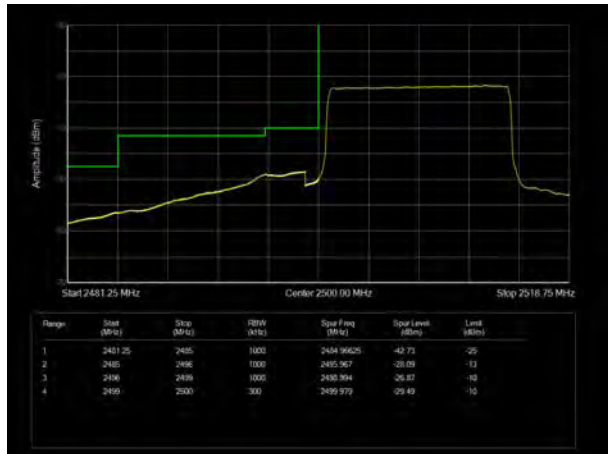

LTE Band 7 16QAM 5MHz CH-Low, 1 RB

LTE Band 7 16QAM 5MHz CH-High, 1 RB

LTE Band 7 16QAM 5MHz CH-Low, 100%RB

LTE Band 7 16QAM 5MHz CH-High, 100%RB

LTE Band 7 16QAM 10MHz CH-Low, 1 RB

LTE Band 7 16QAM 10MHz CH-High, 1 RB

LTE Band 7 16QAM 10MHz CH-Low, 100%RB

LTE Band 7 16QAM 10MHz CH-High, 100%RB

LTE Band 7 16QAM 15MHz CH-Low, 1 RB

LTE Band 7 16QAM 15MHz CH-High, 1 RB

LTE Band 7 16QAM 15MHz CH-Low, 100%RB

LTE Band 7 16QAM 15MHz CH-High, 100%RB

LTE Band 7 16QAM 20MHz CH-Low, 1 RB

LTE Band 7 16QAM 20MHz CH-High, 1 RB

LTE Band 7 16QAM 20MHz CH-Low, 100%RB

LTE Band 7 16QAM 20MHz CH-High, 100%RB

LTE Band 7 64QAM 5MHz CH-Low, 1 RB

LTE Band 7 64QAM 5MHz CH-High, 1 RB