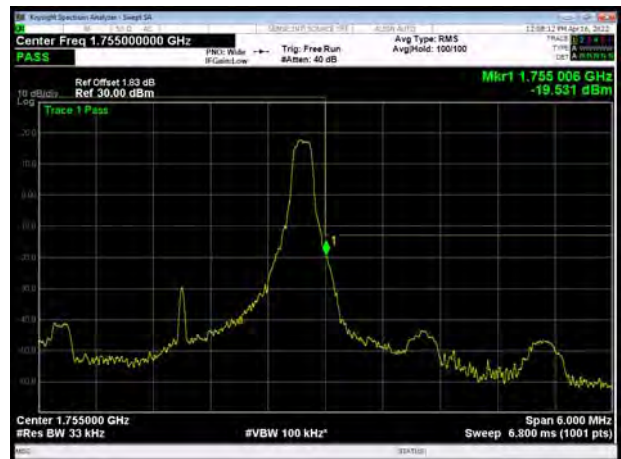

6.3 Band Edge Compliance

All the test traces in the plots shows the test results clearly.

LTE Band 4 QPSK 1.4MHz CH-Low, 1 RB

LTE Band 4 QPSK 1.4MHz CH-High, 1 RB

LTE Band 4 QPSK 1.4MHz CH-Low, 100%RB

LTE Band 4 QPSK 1.4MHz CH-High, 100%RB

LTE Band 4 QPSK 3MHz CH-Low, 1 RB

LTE Band 4 QPSK 3MHz CH-High, 1 RB

LTE Band 4 QPSK 3MHz CH-Low, 100%RB

LTE Band 4 QPSK 3MHz CH-High, 100%RB

LTE Band 4 QPSK 5MHz CH-Low, 1 RB

LTE Band 4 QPSK 5MHz CH-High, 1 RB