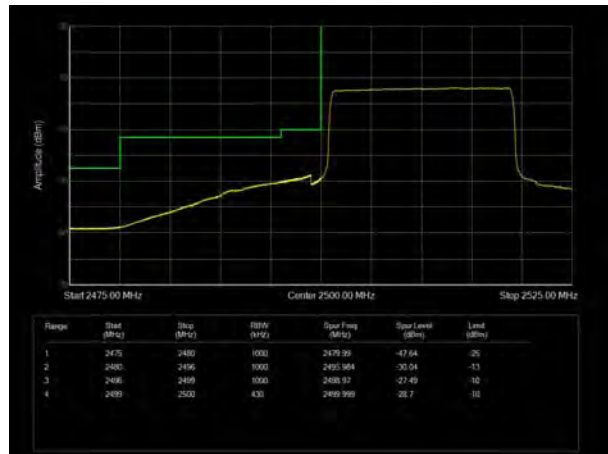

LTE Band 7 64QAM 15MHz CH-Low, 1 RB

LTE Band 7 64QAM 15MHz CH-High, 1 RB

LTE Band 7 64QAM 15MHz CH-Low, 100%RB

LTE Band 7 64QAM 15MHz CH-High, 100%RB

LTE Band 7 64QAM 20MHz CH-Low, 1 RB

LTE Band 7 64QAM 20MHz CH-High, 1 RB

LTE Band 7 64QAM 20MHz CH-Low, 100%RB

LTE Band 7 64QAM 20MHz CH-High, 100%RB

LTE Band 12 QPSK 1.4MHz CH-Low, 1 RB

LTE Band 12 QPSK 1.4MHz CH-High, 1 RB

LTE Band 12 QPSK 1.4MHz CH-Low, 100%RB

LTE Band 12 QPSK 1.4MHz CH-High, 100%RB