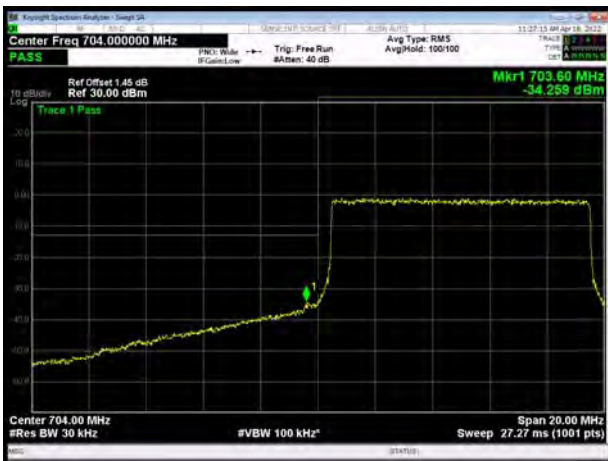

LTE Band 17 16QAM 5MHz CH-Low, 100%RB

LTE Band 17 16QAM 5MHz CH-High, 100%RB

LTE Band 17 16QAM 10MHz CH-Low, 1 RB

LTE Band 17 16QAM 10MHz CH-High, 1 RB

LTE Band 17 16QAM 10MHz CH-Low, 100%RB

LTE Band 17 16QAM 10MHz CH-High, 100%RB