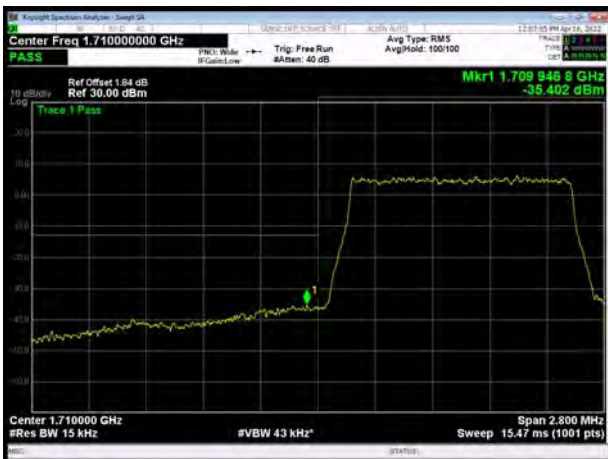

6.3 Band Edge Compliance

All the test traces in the plots shows the test results clearly.

LTE Band 4 QPSK 1.4MHz CH-Low, 1 RB

LTE Band 4 QPSK 1.4MHz CH-High, 1 RB

LTE Band 4 QPSK 1.4MHz CH-Low, 100%RB

LTE Band 4 QPSK 1.4MHz CH-High, 100%RB

LTE Band 4 QPSK 3MHz CH-Low, 1 RB

LTE Band 4 QPSK 3MHz CH-High, 1 RB

LTE Band 4 QPSK 3MHz CH-Low, 100%RB

LTE Band 4 QPSK 3MHz CH-High, 100%RB

LTE Band 4 QPSK 5MHz CH-Low, 1 RB

LTE Band 4 QPSK 5MHz CH-High, 1 RB