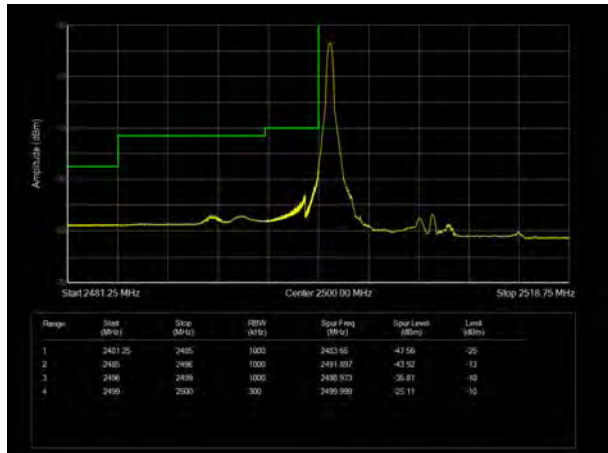

LTE Band 7 16QAM 10MHz CH-Low, 100%RB

LTE Band 7 16QAM 10MHz CH-High, 100%RB

LTE Band 7 16QAM 15MHz CH-Low, 1 RB

LTE Band 7 16QAM 15MHz CH-High, 1 RB

LTE Band 7 16QAM 15MHz CH-Low, 100%RB

LTE Band 7 16QAM 15MHz CH-High, 100%RB