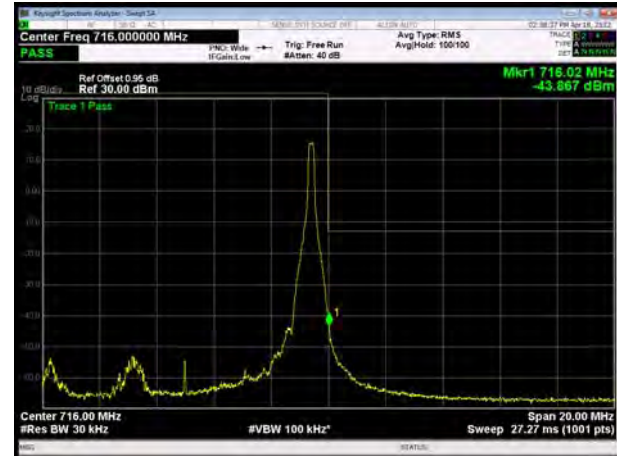

LTE Band 17 64QAM 5MHz CH-Low, 1 RB

LTE Band 17 64QAM 5MHz CH-High, 1 RB

LTE Band 17 64QAM 5MHz CH-Low, 100%RB

LTE Band 17 64QAM 5MHz CH-High, 100%RB

LTE Band 17 64QAM 10MHz CH-Low, 1 RB

LTE Band 17 64QAM 10MHz CH-High, 1 RB