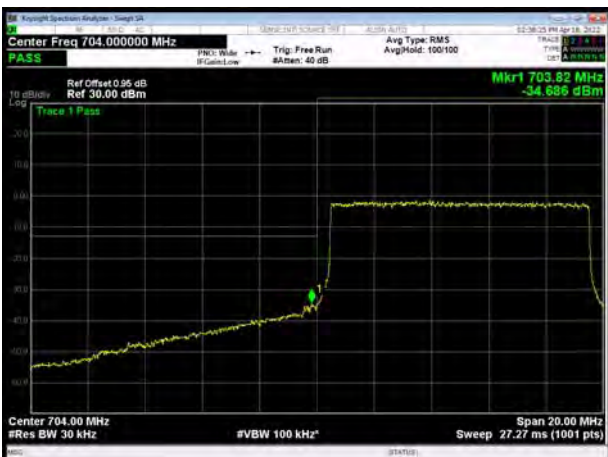

LTE Band 17 64QAM 10MHz CH-Low, 100%RB