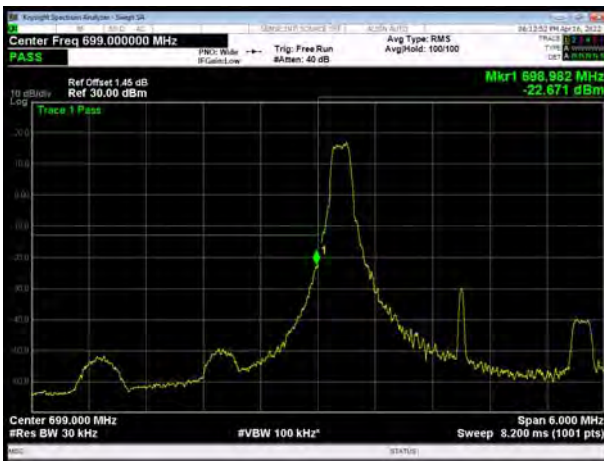

LTE Band 12 16QAM 1.4MHz CH-Low, 1 RB

LTE Band 12 16QAM 1.4MHz CH-High, 1 RB

LTE Band 12 16QAM 1.4MHz CH-Low, 100%RB

LTE Band 12 16QAM 1.4MHz CH-High, 100%RB

LTE Band 12 16QAM 3MHz CH-Low, 1 RB

LTE Band 12 16QAM 3MHz CH-High, 1 RB