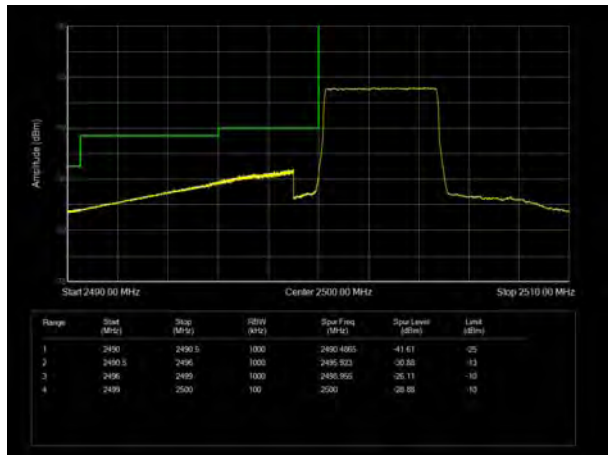

LTE Band 7 16QAM 10MHz CH-Low, 100%RB

LTE Band 7 16QAM 10MHz CH-High, 100%RB

LTE Band 7 16QAM 15MHz CH-Low, 1 RB

LTE Band 7 16QAM 15MHz CH-High, 1 RB

LTE Band 7 16QAM 15MHz CH-Low, 100%RB

LTE Band 7 16QAM 15MHz CH-High, 100%RB

LTE Band 7 16QAM 20MHz CH-Low, 1 RB

LTE Band 7 16QAM 20MHz CH-High, 1 RB

LTE Band 7 16QAM 20MHz CH-Low, 100%RB

LTE Band 7 16QAM 20MHz CH-High, 100%RB

LTE Band 7 64QAM 5MHz CH-Low, 1 RB

LTE Band 7 64QAM 5MHz CH-High, 1 RB

LTE Band 7 64QAM 5MHz CH-Low, 100%RB

LTE Band 7 64QAM 5MHz CH-High, 100%RB

LTE Band 7 64QAM 10MHz CH-Low, 1 RB

LTE Band 7 64QAM 10MHz CH-High, 1 RB

LTE Band 7 64QAM 10MHz CH-Low, 100%RB

LTE Band 7 64QAM 10MHz CH-High, 100%RB