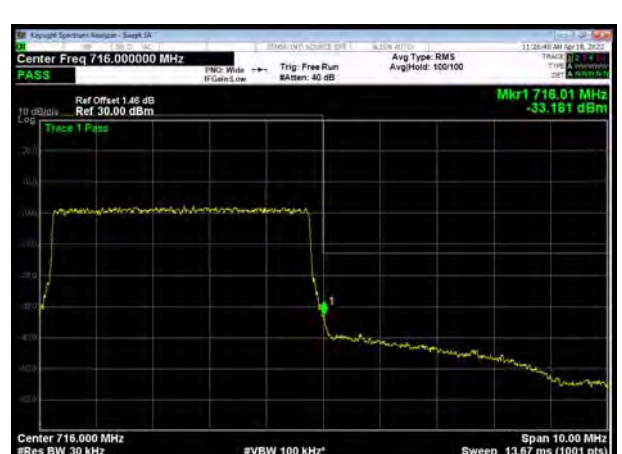

LTE Band 17 16QAM 10MHz CH-High, 1 RB

LTE Band 17 16QAM 5MHz CH-High, 100%RB