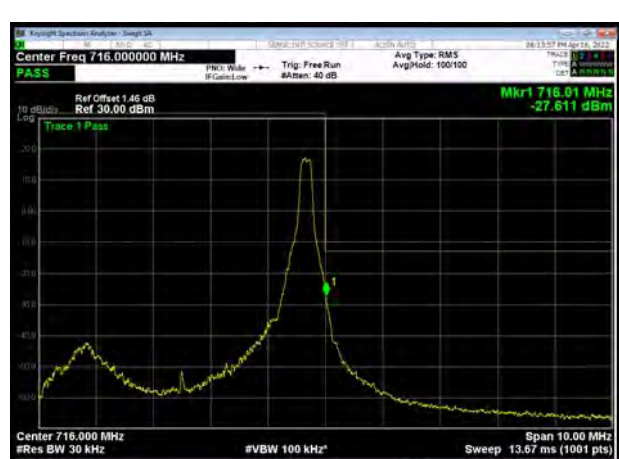

LTE Band 12 QPSK 3MHz CH-Low, 1 RB

LTE Band 12 QPSK 3MHz CH-High, 1 RB

LTE Band 12 QPSK 3MHz CH-Low, 100%RB

LTE Band 12 QPSK 3MHz CH-High, 100%RB

LTE Band 12 QPSK 5MHz CH-Low, 1 RB

LTE Band 12 QPSK 5MHz CH-High, 1 RB

LTE Band 12 QPSK 5MHz CH-Low, 100%RB

LTE Band 12 QPSK 5MHz CH-High, 100%RB

LTE Band 12 QPSK 10MHz CH-Low, 1 RB

LTE Band 12 QPSK 10MHz CH-High, 1 RB

LTE Band 12 QPSK 10MHz CH-Low, 100%RB

LTE Band 12 QPSK 10MHz CH-High, 100%RB