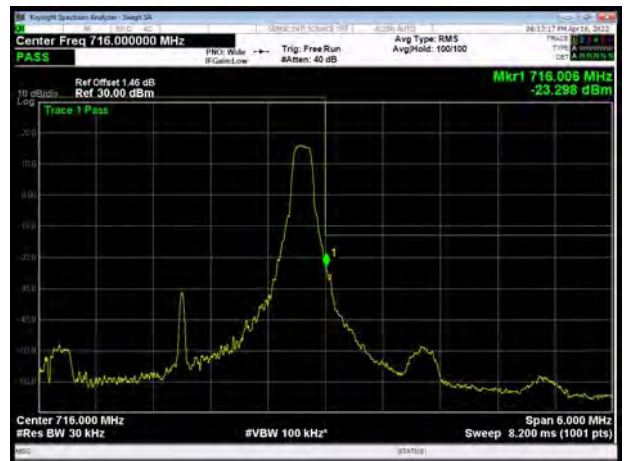

LTE Band 12 16QAM 1.4MHz CH-Low, 1 RB

LTE Band 12 16QAM 1.4MHz CH-High, 1 RB

LTE Band 12 16QAM 1.4MHz CH-Low, 100%RB

LTE Band 12 16QAM 1.4MHz CH-High, 100%RB

LTE Band 12 16QAM 3MHz CH-Low, 1 RB

LTE Band 12 16QAM 3MHz CH-High, 1 RB