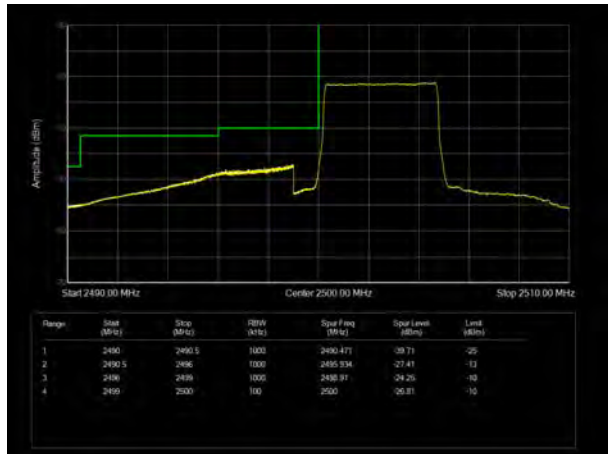

LTE Band 4 64QAM 15MHz CH-Low, 1 RB

LTE Band 4 64QAM 15MHz CH-High, 1 RB

LTE Band 4 64QAM 15MHz CH-Low, 100%RB

LTE Band 4 64QAM 15MHz CH-High, 100%RB

LTE Band 4 64QAM 20MHz CH-Low, 1 RB

LTE Band 4 64QAM 20MHz CH-High, 1 RB

LTE Band 4 64QAM 20MHz CH-Low, 100%RB

LTE Band 4 64QAM 20MHz CH-High, 100%RB

LTE Band 7 QPSK 5MHz CH-Low, 1 RB

LTE Band 7 QPSK 5MHz CH-High, 1 RB

LTE Band 7 QPSK 5MHz CH-Low, 100%RB

LTE Band 7 QPSK 5MHz CH-High, 100%RB

LTE Band 7 QPSK 10MHz CH-Low, 1 RB

LTE Band 7 QPSK 10MHz CH-High, 1 RB

LTE Band 7 QPSK 10MHz CH-Low, 100%RB

LTE Band 7 QPSK 10MHz CH-High, 100%RB

LTE Band 7 QPSK 15MHz CH-Low, 1 RB

LTE Band 7 QPSK 15MHz CH-High, 1 RB