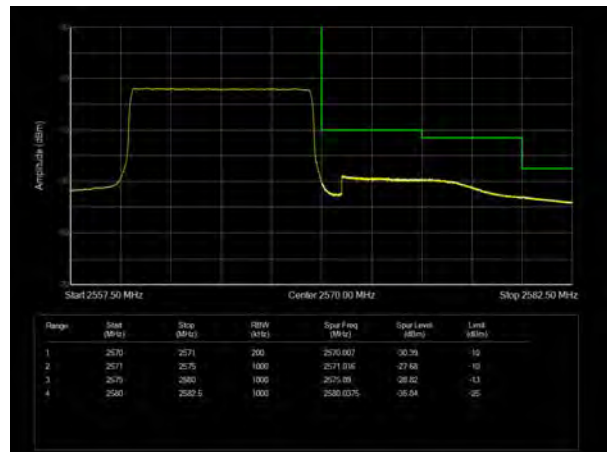

LTE Band 7 QPSK 15MHz CH-Low, 100%RB

LTE Band 7 QPSK 15MHz CH-High, 100%RB

LTE Band 7 QPSK 20MHz CH-Low, 1 RB

LTE Band 7 QPSK 20MHz CH-High, 1 RB

LTE Band 7 QPSK 20MHz CH-Low, 100%RB

LTE Band 7 QPSK 20MHz CH-High, 100%RB

LTE Band 7 16QAM 5MHz CH-Low, 1 RB

LTE Band 7 16QAM 5MHz CH-High, 1 RB

LTE Band 7 16QAM 5MHz CH-Low, 100%RB

LTE Band 7 16QAM 5MHz CH-High, 100%RB

LTE Band 7 16QAM 10MHz CH-Low, 1 RB

LTE Band 7 16QAM 10MHz CH-High, 1 RB

LTE Band 7 16QAM 10MHz CH-Low, 100%RB

LTE Band 7 16QAM 10MHz CH-High, 100%RB

LTE Band 7 16QAM 15MHz CH-Low, 1 RB

LTE Band 7 16QAM 15MHz CH-High, 1 RB

LTE Band 7 16QAM 15MHz CH-Low, 100%RB

LTE Band 7 16QAM 15MHz CH-High, 100%RB