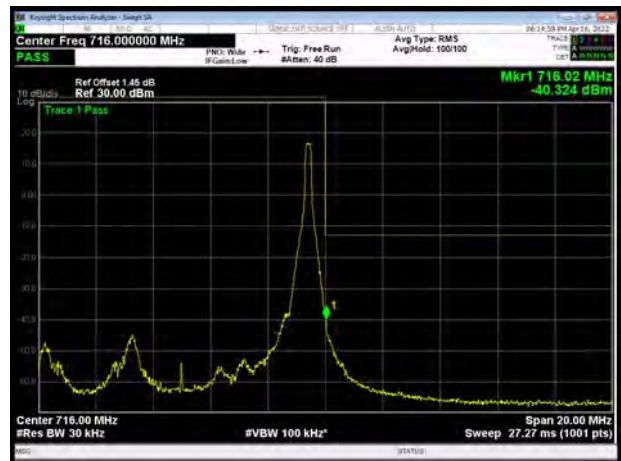

LTE Band 12 QPSK 5MHz CH-Low, 100%RB

LTE Band 12 QPSK 5MHz CH-High, 100%RB

LTE Band 12 QPSK 10MHz CH-Low, 1 RB

LTE Band 12 QPSK 10MHz CH-High, 1 RB

LTE Band 12 QPSK 10MHz CH-Low, 100%RB

LTE Band 12 QPSK 10MHz CH-High, 100%RB