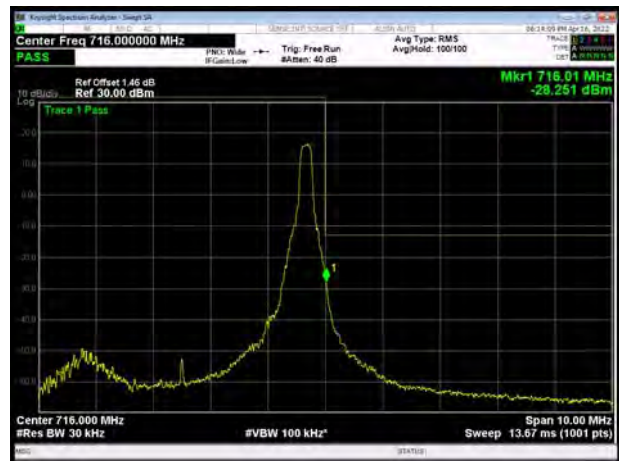

LTE Band 12 16QAM 3MHz CH-Low, 100%RB

LTE Band 12 16QAM 3MHz CH-High, 100%RB

LTE Band 12 16QAM 5MHz CH-Low, 1 RB

LTE Band 12 16QAM 5MHz CH-High, 1 RB

LTE Band 12 16QAM 5MHz CH-Low, 100%RB

LTE Band 12 16QAM 5MHz CH-High, 100%RB