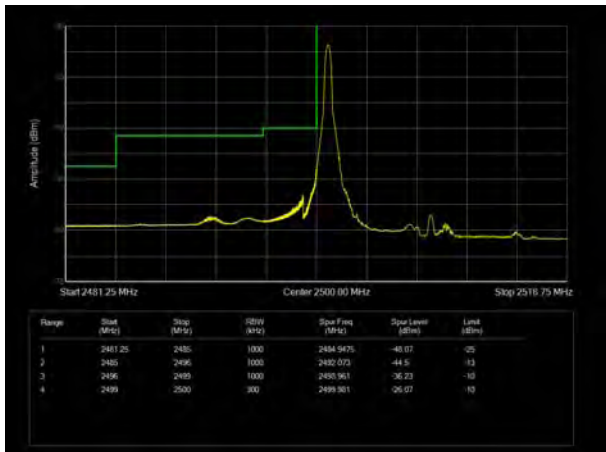

LTE Band 7 64QAM 15MHz CH-Low, 1 RB