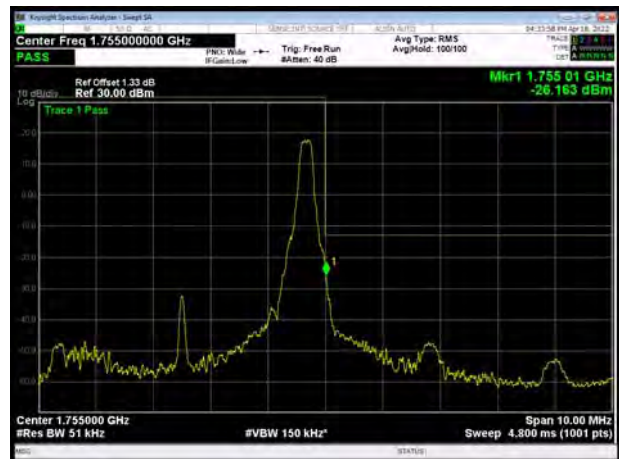

LTE Band 4 64QAM 3MHz CH-Low, 1 RB

LTE Band 4 64QAM 3MHz CH-High, 1 RB

LTE Band 4 64QAM 3MHz CH-Low, 100%RB

LTE Band 4 64QAM 3MHz CH-High, 100%RB

LTE Band 4 64QAM 5MHz CH-Low, 1 RB

LTE Band 4 64QAM 5MHz CH-High, 1 RB