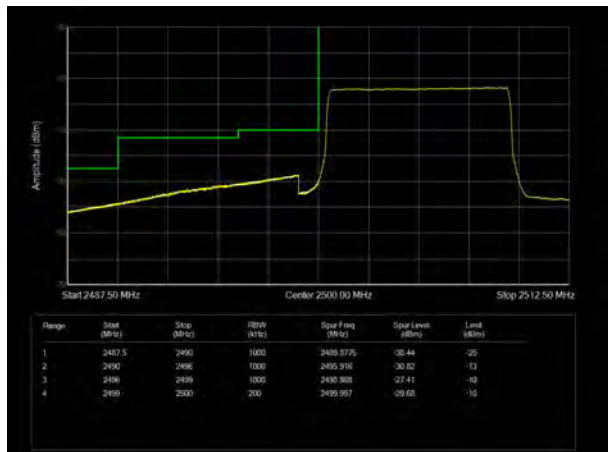

LTE Band 7 QPSK 15MHz CH-Low, 100%RB

LTE Band 7 QPSK 15MHz CH-High, 100%RB

LTE Band 7 QPSK 20MHz CH-Low, 1 RB

LTE Band 7 QPSK 20MHz CH-High, 1 RB

LTE Band 7 QPSK 20MHz CH-Low, 100%RB

LTE Band 7 QPSK 20MHz CH-High, 100%RB

LTE Band 7 16QAM 5MHz CH-Low, 1 RB

LTE Band 7 16QAM 5MHz CH-High, 1 RB

LTE Band 7 16QAM 5MHz CH-Low, 100%RB

LTE Band 7 16QAM 5MHz CH-High, 100%RB

LTE Band 7 16QAM 10MHz CH-Low, 1 RB

LTE Band 7 16QAM 10MHz CH-High, 1 RB

LTE Band 7 16QAM 10MHz CH-Low, 100%RB

LTE Band 7 16QAM 10MHz CH-High, 100%RB

LTE Band 7 16QAM 15MHz CH-Low, 1 RB

LTE Band 7 16QAM 15MHz CH-High, 1 RB

LTE Band 7 16QAM 15MHz CH-Low, 100%RB

LTE Band 7 16QAM 15MHz CH-High, 100%RB