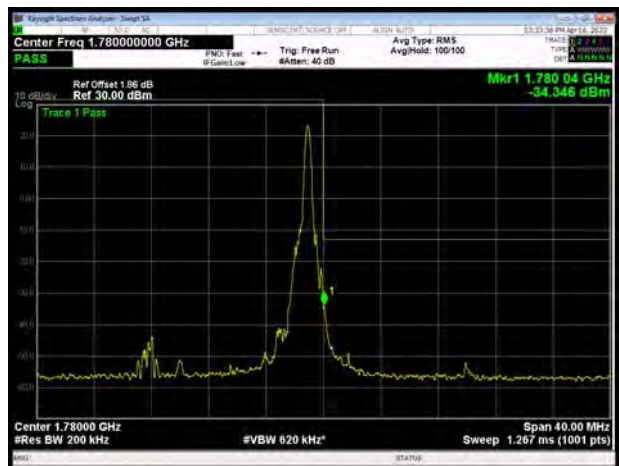

LTE Band 66 16QAM 15MHz CH-Low, 1 RB

LTE Band 66 16QAM 15MHz CH-High, 1 RB

LTE Band 66 16QAM 15MHz CH-Low, 100%RB

LTE Band 66 16QAM 15MHz CH-High, 100%RB

LTE Band 66 16QAM 20MHz CH-Low, 1 RB

LTE Band 66 16QAM 20MHz CH-High, 1 RB