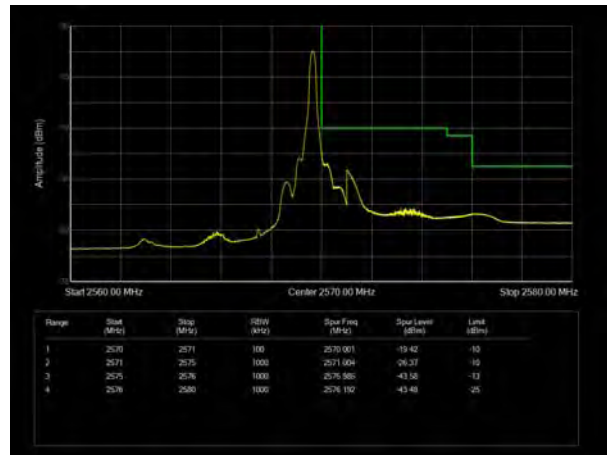

LTE Band 7 QPSK 10MHz CH-Low, 1 RB

LTE Band 7 QPSK 10MHz CH-High, 1 RB

LTE Band 7 QPSK 10MHz CH-Low, 100%RB

LTE Band 7 QPSK 10MHz CH-High, 100%RB

LTE Band 7 QPSK 15MHz CH-Low, 1 RB

LTE Band 7 QPSK 15MHz CH-High, 1 RB

LTE Band 7 QPSK 15MHz CH-Low, 100%RB

LTE Band 7 QPSK 15MHz CH-High, 100%RB

LTE Band 7 QPSK 20MHz CH-Low, 1 RB

LTE Band 7 QPSK 20MHz CH-High, 1 RB

LTE Band 7 QPSK 20MHz CH-Low, 100%RB

LTE Band 7 QPSK 20MHz CH-High, 100%RB

LTE Band 7 16QAM 5MHz CH-Low, 1 RB

LTE Band 7 16QAM 5MHz CH-High, 1 RB

LTE Band 7 16QAM 5MHz CH-Low, 100%RB

LTE Band 7 16QAM 5MHz CH-High, 100%RB

LTE Band 7 16QAM 10MHz CH-Low, 1 RB

LTE Band 7 16QAM 10MHz CH-High, 1 RB