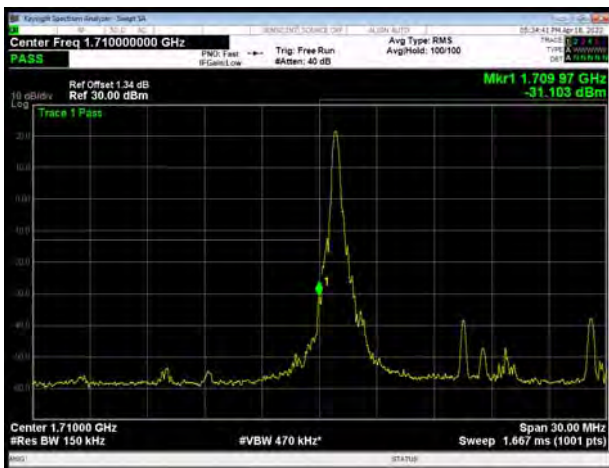

LTE Band 66 64QAM 15MHz CH-Low, 1 RB