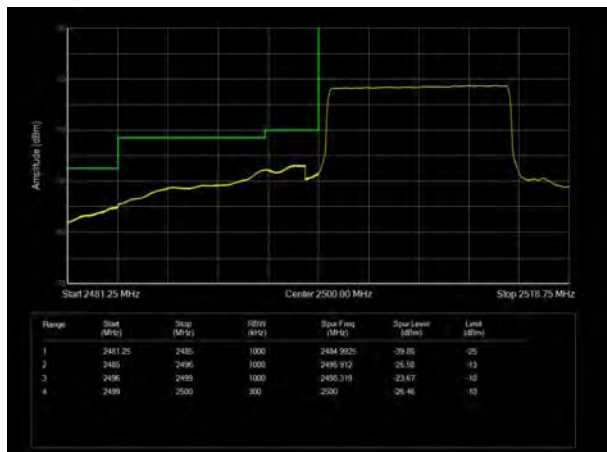

LTE Band 4 64QAM 20MHz CH-Low, 100%RB

LTE Band 4 64QAM 20MHz CH-High, 100%RB

LTE Band 7 QPSK 5MHz CH-Low, 1 RB

LTE Band 7 QPSK 5MHz CH-High, 1 RB

LTE Band 7 QPSK 5MHz CH-Low, 100%RB

LTE Band 7 QPSK 5MHz CH-High, 100%RB

LTE Band 7 QPSK 10MHz CH-Low, 1 RB

LTE Band 7 QPSK 10MHz CH-High, 1 RB

LTE Band 7 QPSK 10MHz CH-Low, 100%RB

LTE Band 7 QPSK 10MHz CH-High, 100%RB

LTE Band 7 QPSK 15MHz CH-Low, 1 RB

LTE Band 7 QPSK 15MHz CH-High, 1 RB

LTE Band 7 QPSK 15MHz CH-Low, 100%RB

LTE Band 7 QPSK 15MHz CH-High, 100%RB

LTE Band 7 QPSK 20MHz CH-Low, 1 RB

LTE Band 7 QPSK 20MHz CH-High, 1 RB

LTE Band 7 QPSK 20MHz CH-Low, 100%RB

LTE Band 7 QPSK 20MHz CH-High, 100%RB