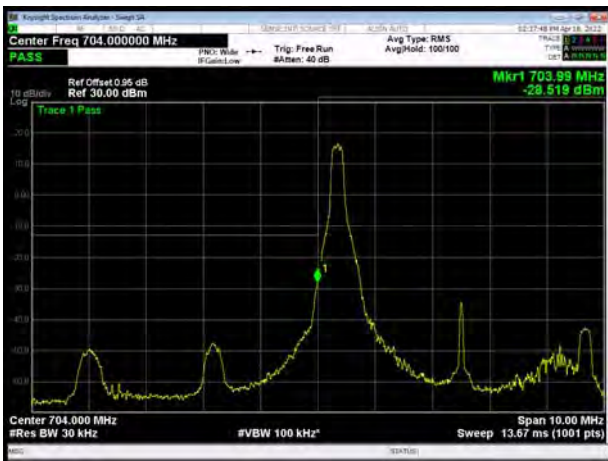

LTE Band 17 64QAM 5MHz CH-Low, 1 RB