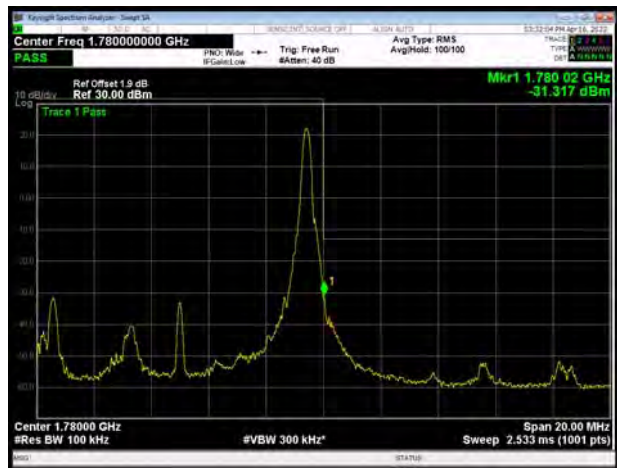

LTE Band 66 QPSK 5MHz CH-Low, 100%RB

LTE Band 66 QPSK 5MHz CH-High, 100%RB

LTE Band 66 QPSK 10MHz CH-Low, 1 RB

LTE Band 66 QPSK 10MHz CH-High, 1 RB

LTE Band 66 QPSK 10MHz CH-Low, 100%RB

LTE Band 66 QPSK 10MHz CH-High, 100%RB

LTE Band 66 QPSK 15MHz CH-Low, 1 RB

LTE Band 66 QPSK 15MHz CH-High, 1 RB

LTE Band 66 QPSK 15MHz CH-Low, 100%RB

LTE Band 66 QPSK 15MHz CH-High, 100%RB

LTE Band 66 QPSK 20MHz CH-Low, 1 RB

LTE Band 66 QPSK 20MHz CH-High, 1 RB