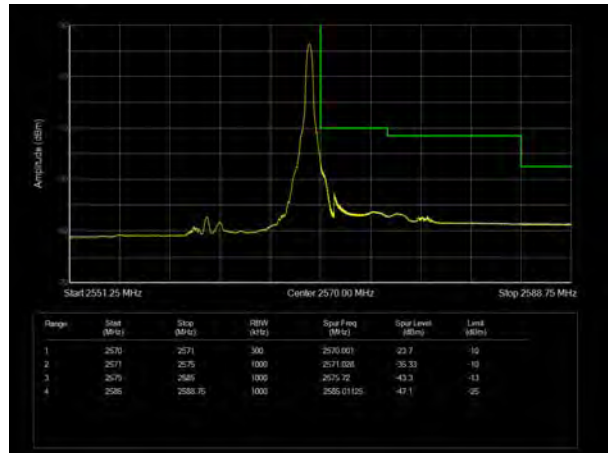

LTE Band 7 16QAM 10MHz CH-Low, 100%RB

LTE Band 7 16QAM 10MHz CH-High, 100%RB

LTE Band 7 16QAM 15MHz CH-Low, 1 RB

LTE Band 7 16QAM 15MHz CH-High, 1 RB

LTE Band 7 16QAM 15MHz CH-Low, 100%RB

LTE Band 7 16QAM 15MHz CH-High, 100%RB