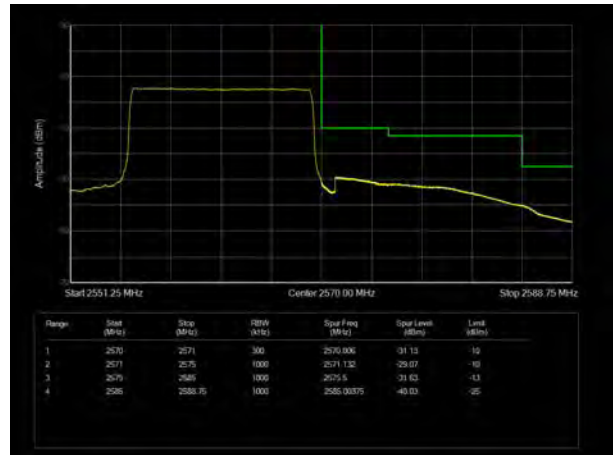

LTE Band 7 64QAM 5MHz CH-Low, 100%RB

LTE Band 7 64QAM 5MHz CH-High, 100%RB

LTE Band 7 64QAM 10MHz CH-Low, 1 RB

LTE Band 7 64QAM 10MHz CH-High, 1 RB

LTE Band 7 64QAM 10MHz CH-Low, 100%RB

LTE Band 7 64QAM 10MHz CH-High, 100%RB

LTE Band 7 64QAM 15MHz CH-Low, 1 RB

LTE Band 7 64QAM 15MHz CH-High, 1 RB

LTE Band 7 64QAM 15MHz CH-Low, 100%RB

LTE Band 7 64QAM 15MHz CH-High, 100%RB

LTE Band 7 64QAM 20MHz CH-Low, 1 RB

LTE Band 7 64QAM 20MHz CH-High, 1 RB

LTE Band 7 64QAM 20MHz CH-Low, 100%RB

LTE Band 7 64QAM 20MHz CH-High, 100%RB

LTE Band 12 QPSK 1.4MHz CH-Low, 1 RB

LTE Band 12 QPSK 1.4MHz CH-High, 1 RB

LTE Band 12 QPSK 1.4MHz CH-Low, 100%RB

LTE Band 12 QPSK 1.4MHz CH-High, 100%RB