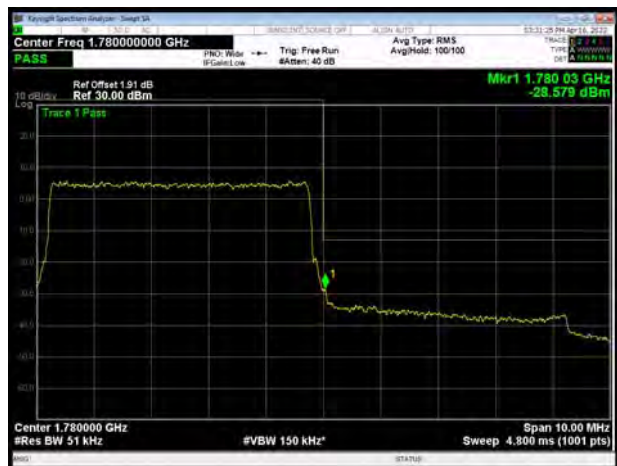

LTE Band 66 QPSK 3MHz CH-Low, 1 RB

LTE Band 66 QPSK 3MHz CH-High, 1 RB

LTE Band 66 QPSK 3MHz CH-Low, 100%RB

LTE Band 66 QPSK 3MHz CH-High, 100%RB

LTE Band 66 QPSK 5MHz CH-Low, 1 RB

LTE Band 66 QPSK 5MHz CH-High, 1 RB

LTE Band 66 QPSK 5MHz CH-Low, 100%RB

LTE Band 66 QPSK 5MHz CH-High, 100%RB

LTE Band 66 QPSK 10MHz CH-Low, 1 RB

LTE Band 66 QPSK 10MHz CH-High, 1 RB

LTE Band 66 QPSK 10MHz CH-Low, 100%RB

LTE Band 66 QPSK 10MHz CH-High, 100%RB