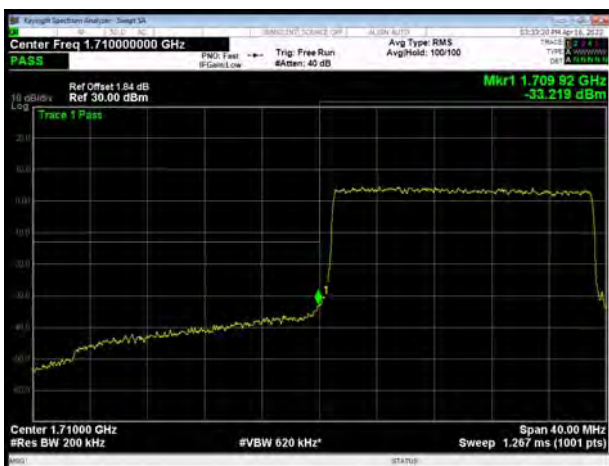

LTE Band 66 16QAM 20MHz CH-Low, 100%RB