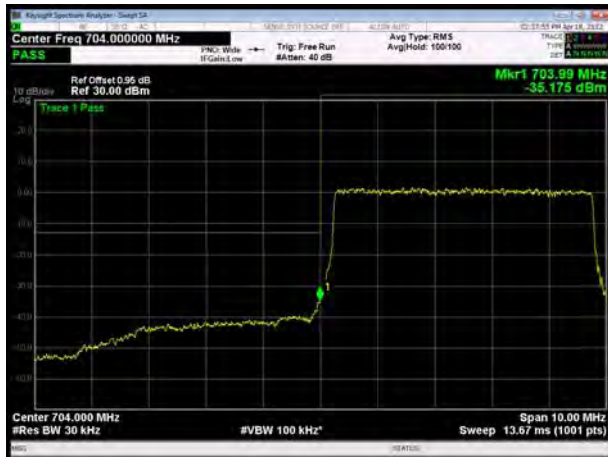

LTE Band 17 64QAM 5MHz CH-Low, 1 RB

LTE Band 17 64QAM 5MHz CH-High, 1 RB

LTE Band 17 64QAM 5MHz CH-Low, 100%RB

LTE Band 17 64QAM 5MHz CH-High, 100%RB

LTE Band 17 64QAM 10MHz CH-Low, 1 RB

LTE Band 17 64QAM 10MHz CH-High, 1 RB