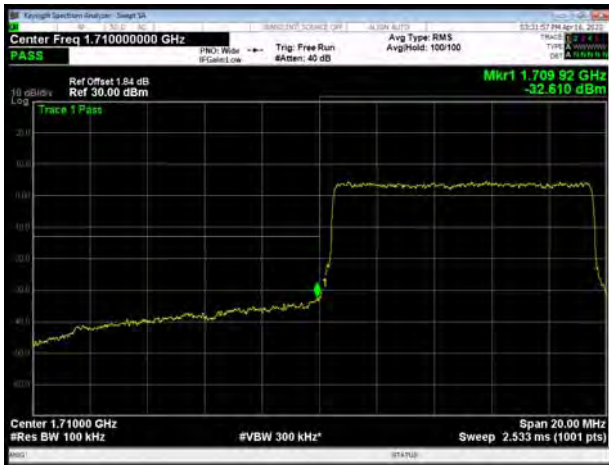

LTE Band 66 16QAM 5MHz CH-Low, 100%RB

LTE Band 66 16QAM 5MHz CH-High, 100%RB

LTE Band 66 16QAM 10MHz CH-Low, 1 RB

LTE Band 66 16QAM 10MHz CH-High, 1 RB

LTE Band 66 16QAM 10MHz CH-Low, 100%RB

LTE Band 66 16QAM 10MHz CH-High, 100%RB