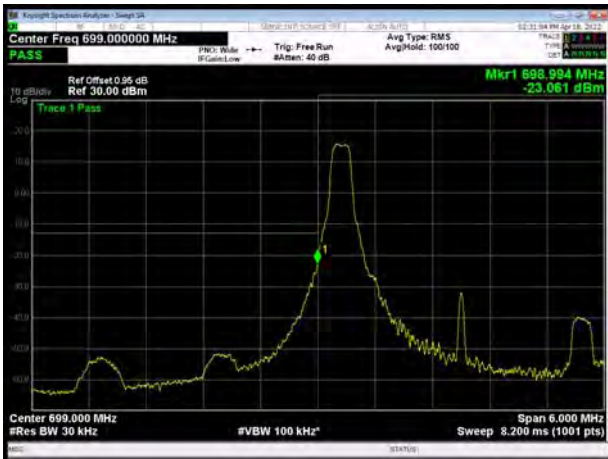

LTE Band 12 64QAM 1.4MHz CH-Low, 100%RB

LTE Band 12 64QAM 1.4MHz CH-High, 100%RB

LTE Band 12 64QAM 3MHz CH-Low, 1 RB

LTE Band 12 64QAM 3MHz CH-High, 1 RB

LTE Band 12 64QAM 3MHz CH-Low, 100%RB

LTE Band 12 64QAM 3MHz CH-High, 100%RB