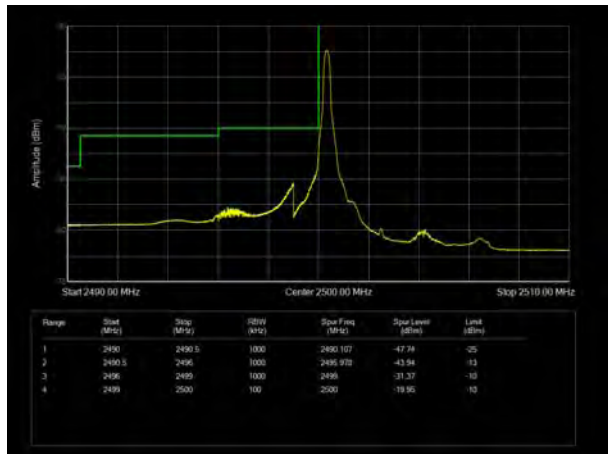

LTE Band 7 16QAM 20MHz CH-Low, 1 RB

LTE Band 7 16QAM 20MHz CH-High, 1 RB

LTE Band 7 16QAM 20MHz CH-Low, 100%RB

LTE Band 7 16QAM 20MHz CH-High, 100%RB

LTE Band 7 64QAM 5MHz CH-Low, 1 RB

LTE Band 7 64QAM 5MHz CH-High, 1 RB