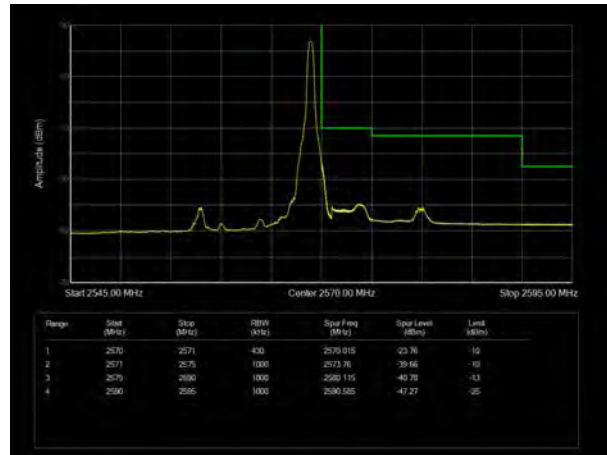

LTE Band 7 QPSK 10MHz CH-Low, 1 RB

LTE Band 7 QPSK 10MHz CH-High, 1 RB

LTE Band 7 QPSK 10MHz CH-Low, 100%RB

LTE Band 7 QPSK 10MHz CH-High, 100%RB

LTE Band 7 QPSK 15MHz CH-Low, 1 RB

LTE Band 7 QPSK 15MHz CH-High, 1 RB

LTE Band 7 QPSK 15MHz CH-Low, 100%RB

LTE Band 7 QPSK 15MHz CH-High, 100%RB

LTE Band 7 QPSK 20MHz CH-Low, 1 RB

LTE Band 7 QPSK 20MHz CH-High, 1 RB

LTE Band 7 QPSK 20MHz CH-Low, 100%RB

LTE Band 7 QPSK 20MHz CH-High, 100%RB

LTE Band 7 16QAM 5MHz CH-Low, 1 RB

LTE Band 7 16QAM 5MHz CH-High, 1 RB

LTE Band 7 16QAM 5MHz CH-Low, 100%RB

LTE Band 7 16QAM 5MHz CH-High, 100%RB

LTE Band 7 16QAM 10MHz CH-Low, 1 RB

LTE Band 7 16QAM 10MHz CH-High, 1 RB