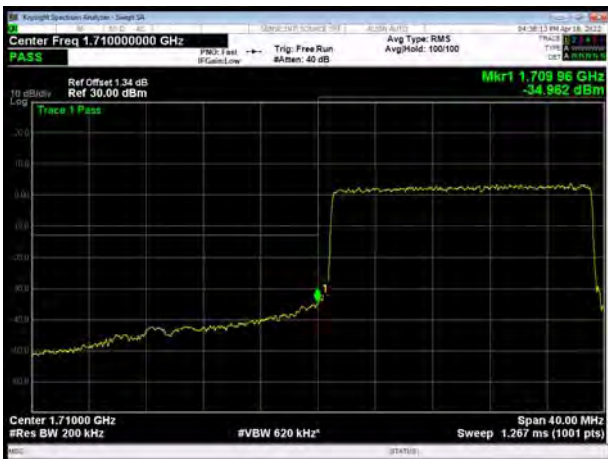

LTE Band 7 QPSK 5MHz CH-Low, 1 RB

LTE Band 4 64QAM 20MHz CH-Low, 100%RB