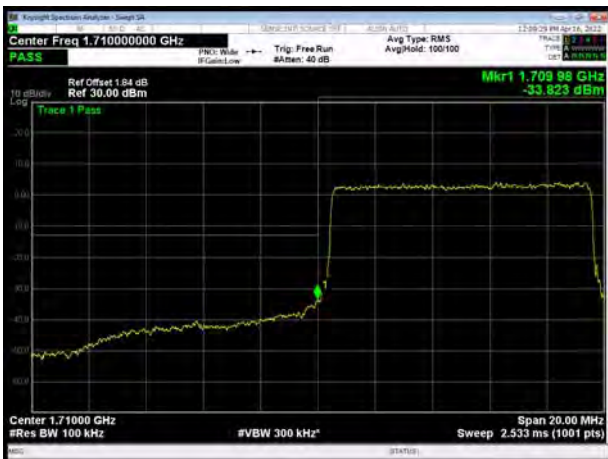

LTE Band 4 16QAM 5MHz CH-Low, 100%RB

LTE Band 4 16QAM 5MHz CH-High, 100%RB

LTE Band 4 16QAM 10MHz CH-Low, 1 RB

LTE Band 4 16QAM 10MHz CH-High, 1 RB

LTE Band 4 16QAM 10MHz CH-Low, 100%RB

LTE Band 4 16QAM 10MHz CH-High, 100%RB