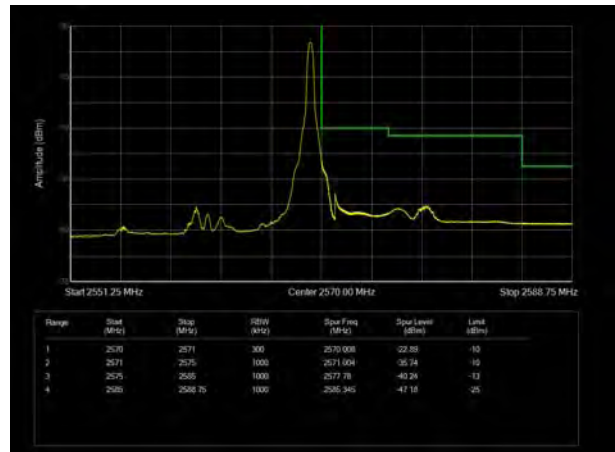

LTE Band 7 QPSK 10MHz CH-Low, 1 RB

LTE Band 7 QPSK 10MHz CH-High, 1 RB

LTE Band 7 QPSK 10MHz CH-Low, 100%RB

LTE Band 7 QPSK 10MHz CH-High, 100%RB

LTE Band 7 QPSK 15MHz CH-Low, 1 RB

LTE Band 7 QPSK 15MHz CH-High, 1 RB

LTE Band 7 QPSK 15MHz CH-Low, 100%RB

LTE Band 7 QPSK 15MHz CH-High, 100%RB

LTE Band 7 QPSK 20MHz CH-Low, 1 RB

LTE Band 7 QPSK 20MHz CH-High, 1 RB

LTE Band 7 QPSK 20MHz CH-Low, 100%RB

LTE Band 7 QPSK 20MHz CH-High, 100%RB