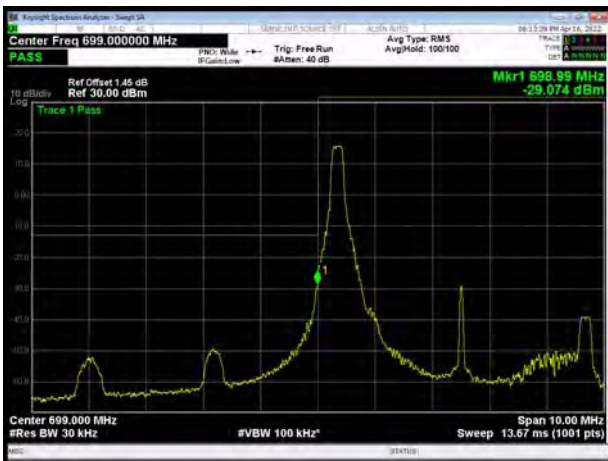

LTE Band 12 16QAM 3MHz CH-Low, 100%RB

LTE Band 12 16QAM 3MHz CH-High, 100%RB

LTE Band 12 16QAM 5MHz CH-Low, 1 RB

LTE Band 12 16QAM 5MHz CH-High, 1 RB

LTE Band 12 16QAM 5MHz CH-Low, 100%RB

LTE Band 12 16QAM 5MHz CH-High, 100%RB