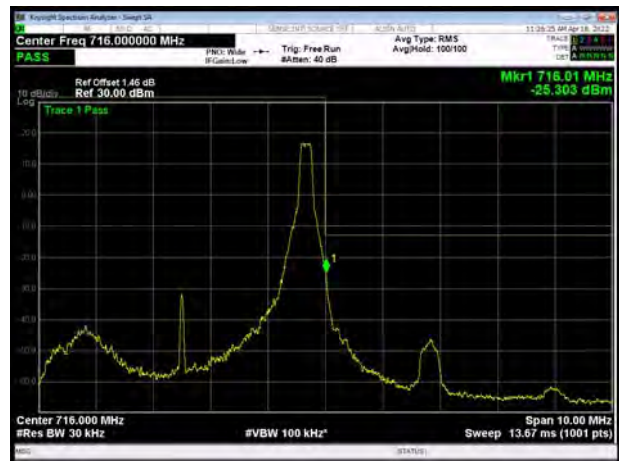

LTE Band 12 64QAM 10MHz CH-Low, 100%RB

LTE Band 12 64QAM 10MHz CH-High, 100%RB

LTE Band 17 QPSK 5MHz CH-Low, 1 RB

LTE Band 17 QPSK 5MHz CH-High, 1 RB

LTE Band 17 QPSK 5MHz CH-Low, 100%RB

LTE Band 17 QPSK 5MHz CH-High, 100%RB