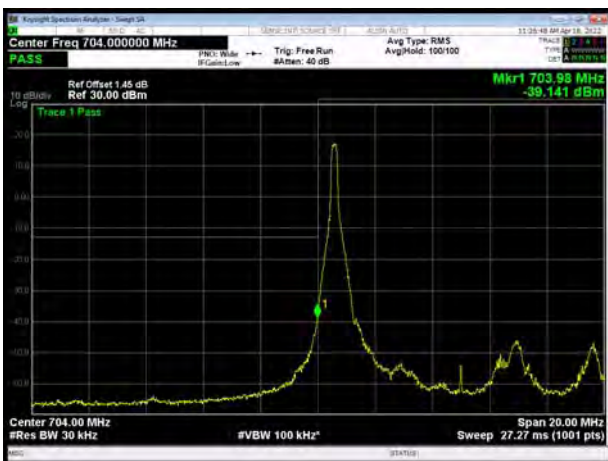

LTE Band 17 QPSK 10MHz CH-Low, 1 RB