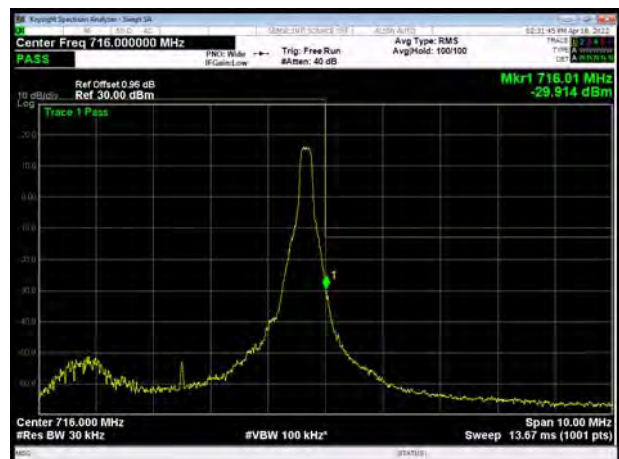

LTE Band 12 64QAM 5MHz CH-High, 100%RB

LTE Band 12 64QAM 5MHz CH-High, 1 RB