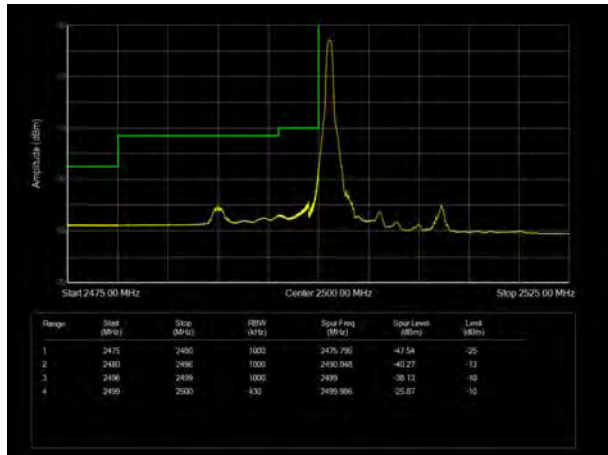

LTE Band 7 QPSK 10MHz CH-Low, 1 RB

LTE Band 7 QPSK 10MHz CH-High, 1 RB

LTE Band 7 QPSK 10MHz CH-Low, 100%RB

LTE Band 7 QPSK 10MHz CH-High, 100%RB

LTE Band 7 QPSK 15MHz CH-Low, 1 RB

LTE Band 7 QPSK 15MHz CH-High, 1 RB

LTE Band 7 QPSK 15MHz CH-Low, 100%RB

LTE Band 7 QPSK 15MHz CH-High, 100%RB

LTE Band 7 QPSK 20MHz CH-Low, 1 RB

LTE Band 7 QPSK 20MHz CH-High, 1 RB

LTE Band 7 QPSK 20MHz CH-Low, 100%RB

LTE Band 7 QPSK 20MHz CH-High, 100%RB

LTE Band 7 16QAM 5MHz CH-Low, 1 RB

LTE Band 7 16QAM 5MHz CH-High, 1 RB

LTE Band 7 16QAM 5MHz CH-Low, 100%RB

LTE Band 7 16QAM 5MHz CH-High, 100%RB

LTE Band 7 16QAM 10MHz CH-Low, 1 RB

LTE Band 7 16QAM 10MHz CH-High, 1 RB