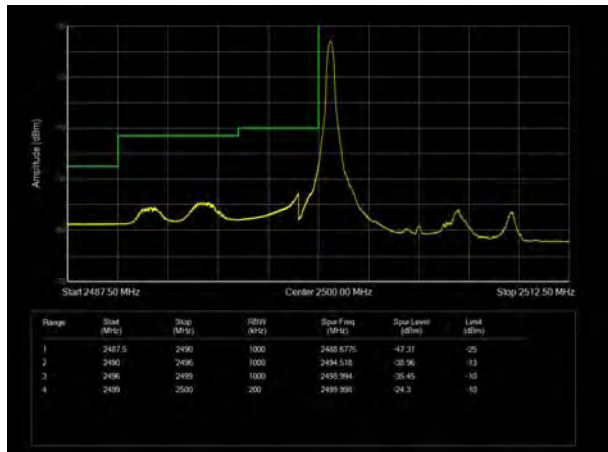

LTE Band 4 64QAM 20MHz CH-Low, 100%RB

LTE Band 4 64QAM 20MHz CH-High, 100%RB

LTE Band 7 QPSK 5MHz CH-Low, 1 RB

LTE Band 7 QPSK 5MHz CH-High, 1 RB

LTE Band 7 QPSK 5MHz CH-Low, 100%RB

LTE Band 7 QPSK 5MHz CH-High, 100%RB

LTE Band 7 QPSK 10MHz CH-Low, 1 RB

LTE Band 7 QPSK 10MHz CH-High, 1 RB

LTE Band 7 QPSK 10MHz CH-Low, 100%RB

LTE Band 7 QPSK 10MHz CH-High, 100%RB

LTE Band 7 QPSK 15MHz CH-Low, 1 RB

LTE Band 7 QPSK 15MHz CH-High, 1 RB