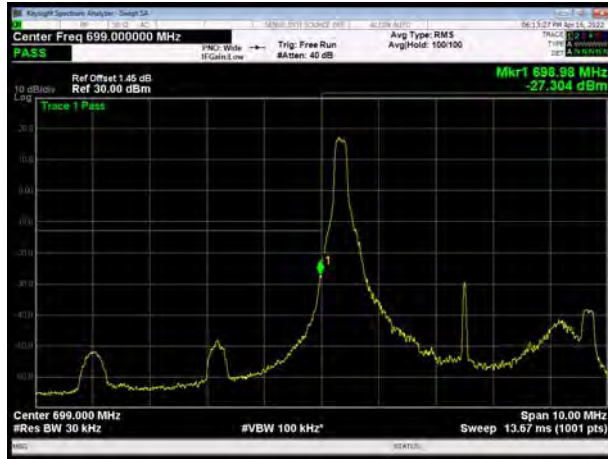

LTE Band 12 QPSK 3MHz CH-Low, 1 RB

LTE Band 12 QPSK 3MHz CH-High, 1 RB

LTE Band 12 QPSK 3MHz CH-Low, 100%RB

LTE Band 12 QPSK 3MHz CH-High, 100%RB

LTE Band 12 QPSK 5MHz CH-Low, 1 RB

LTE Band 12 QPSK 5MHz CH-High, 1 RB

LTE Band 12 QPSK 5MHz CH-Low, 100%RB

LTE Band 12 QPSK 5MHz CH-High, 100%RB

LTE Band 12 QPSK 10MHz CH-Low, 1 RB

LTE Band 12 QPSK 10MHz CH-High, 1 RB

LTE Band 12 QPSK 10MHz CH-Low, 100%RB

LTE Band 12 QPSK 10MHz CH-High, 100%RB