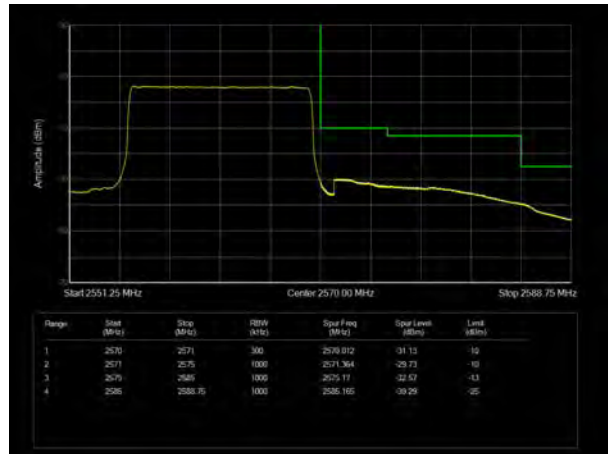

LTE Band 7 16QAM 5MHz CH-Low, 1 RB

LTE Band 7 16QAM 5MHz CH-High, 1 RB

LTE Band 7 16QAM 5MHz CH-Low, 100%RB

LTE Band 7 16QAM 5MHz CH-High, 100%RB

LTE Band 7 16QAM 10MHz CH-Low, 1 RB

LTE Band 7 16QAM 10MHz CH-High, 1 RB

LTE Band 7 16QAM 10MHz CH-Low, 100%RB

LTE Band 7 16QAM 10MHz CH-High, 100%RB

LTE Band 7 16QAM 15MHz CH-Low, 1 RB

LTE Band 7 16QAM 15MHz CH-High, 1 RB

LTE Band 7 16QAM 15MHz CH-Low, 100%RB

LTE Band 7 16QAM 15MHz CH-High, 100%RB

LTE Band 7 16QAM 20MHz CH-Low, 1 RB

LTE Band 7 16QAM 20MHz CH-High, 1 RB

LTE Band 7 16QAM 20MHz CH-Low, 100%RB

LTE Band 7 16QAM 20MHz CH-High, 100%RB

LTE Band 7 64QAM 5MHz CH-Low, 1 RB

LTE Band 7 64QAM 5MHz CH-High, 1 RB