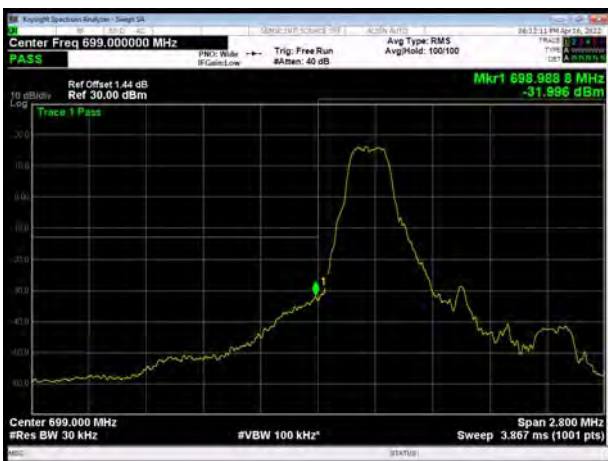

LTE Band 12 16QAM 1.4MHz CH-Low, 1 RB