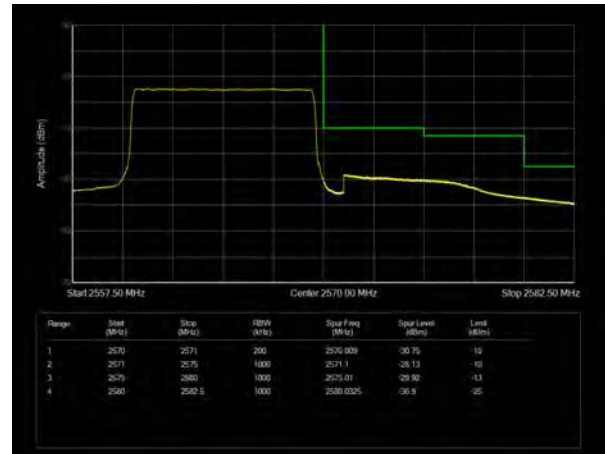

LTE Band 7 16QAM 20MHz CH-Low, 1 RB

LTE Band 7 16QAM 20MHz CH-High, 1 RB

LTE Band 7 16QAM 20MHz CH-Low, 100%RB

LTE Band 7 16QAM 20MHz CH-High, 100%RB

LTE Band 7 64QAM 5MHz CH-Low, 1 RB

LTE Band 7 64QAM 5MHz CH-High, 1 RB

LTE Band 7 64QAM 5MHz CH-Low, 100%RB

LTE Band 7 64QAM 5MHz CH-High, 100%RB

LTE Band 7 64QAM 10MHz CH-Low, 1 RB

LTE Band 7 64QAM 10MHz CH-High, 1 RB

LTE Band 7 64QAM 10MHz CH-Low, 100%RB

LTE Band 7 64QAM 10MHz CH-High, 100%RB