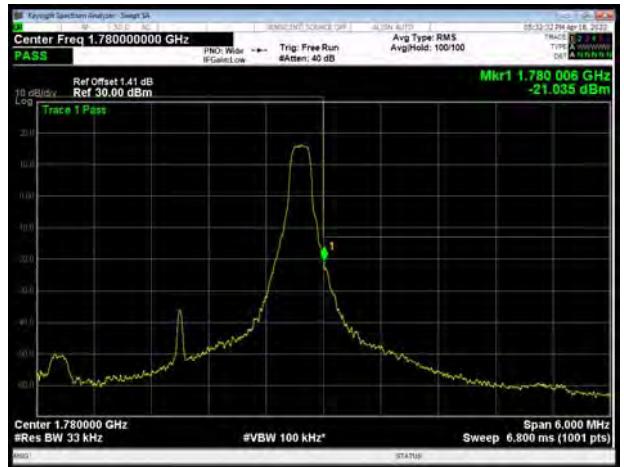

LTE Band 66 64QAM 3MHz CH-High, 100%RB

LTE Band 66 64QAM 3MHz CH-High, 1 RB