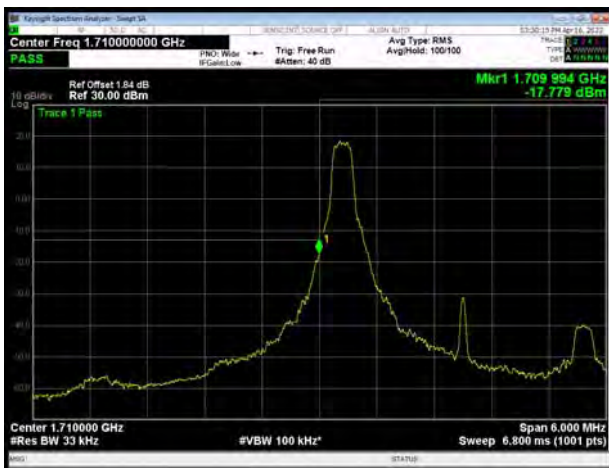

LTE Band 17 64QAM 10MHz CH-Low, 100%RB

LTE Band 17 64QAM 10MHz CH-High, 100%RB

LTE Band 66 QPSK 1.4MHz CH-Low, 1 RB

LTE Band 66 QPSK 1.4MHz CH-High, 1 RB

LTE Band 66 QPSK 1.4MHz CH-Low, 100%RB

LTE Band 66 QPSK 1.4MHz CH-High, 100%RB

LTE Band 66 QPSK 3MHz CH-Low, 1 RB

LTE Band 66 QPSK 3MHz CH-High, 1 RB

LTE Band 66 QPSK 3MHz CH-Low, 100%RB

LTE Band 66 QPSK 3MHz CH-High, 100%RB

LTE Band 66 QPSK 5MHz CH-Low, 1 RB

LTE Band 66 QPSK 5MHz CH-High, 1 RB