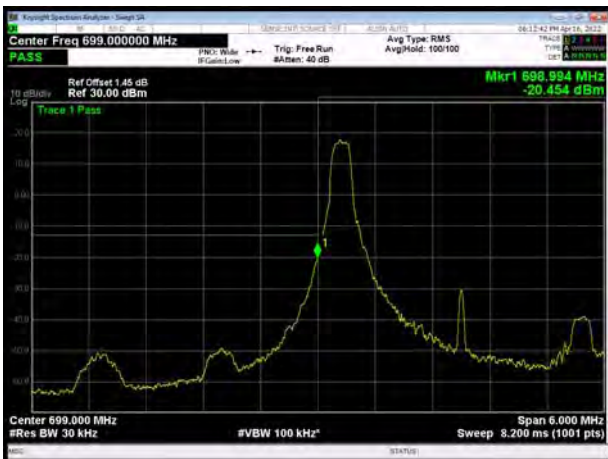

LTE Band 12 QPSK 3MHz CH-Low, 1 RB