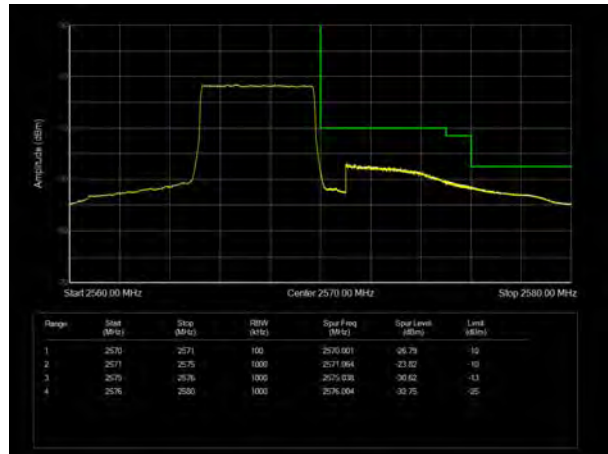

LTE Band 4 64QAM 15MHz CH-Low, 1 RB

LTE Band 4 64QAM 15MHz CH-High, 1 RB

LTE Band 4 64QAM 15MHz CH-Low, 100%RB

LTE Band 4 64QAM 15MHz CH-High, 100%RB

LTE Band 4 64QAM 20MHz CH-Low, 1 RB

LTE Band 4 64QAM 20MHz CH-High, 1 RB

LTE Band 4 64QAM 20MHz CH-Low, 100%RB

LTE Band 4 64QAM 20MHz CH-High, 100%RB

LTE Band 7 QPSK 5MHz CH-Low, 1 RB

LTE Band 7 QPSK 5MHz CH-High, 1 RB

LTE Band 7 QPSK 5MHz CH-Low, 100%RB

LTE Band 7 QPSK 5MHz CH-High, 100%RB

LTE Band 7 QPSK 10MHz CH-Low, 1 RB

LTE Band 7 QPSK 10MHz CH-High, 1 RB

LTE Band 7 QPSK 10MHz CH-Low, 100%RB

LTE Band 7 QPSK 10MHz CH-High, 100%RB

LTE Band 7 QPSK 15MHz CH-Low, 1 RB

LTE Band 7 QPSK 15MHz CH-High, 1 RB