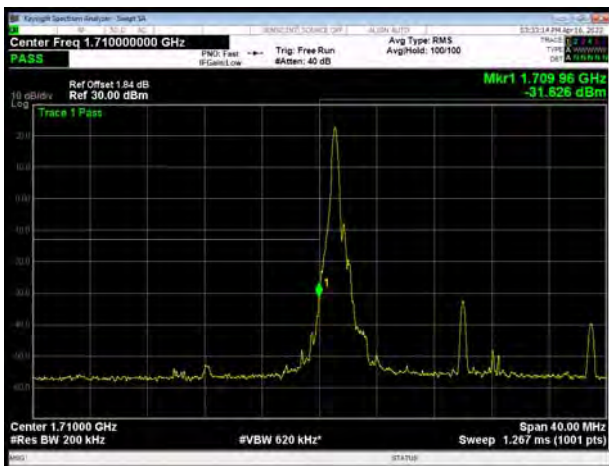

LTE Band 66 16QAM 15MHz CH-Low, 1 RB

LTE Band 66 16QAM 15MHz CH-High, 1 RB

LTE Band 66 16QAM 15MHz CH-Low, 100%RB

LTE Band 66 16QAM 15MHz CH-High, 100%RB

LTE Band 66 16QAM 20MHz CH-Low, 1 RB

LTE Band 66 16QAM 20MHz CH-High, 1 RB

LTE Band 66 16QAM 20MHz CH-Low, 100%RB

LTE Band 66 16QAM 20MHz CH-High, 100%RB

LTE Band 66 64QAM 1.4MHz CH-Low, 1 RB

LTE Band 66 64QAM 1.4MHz CH-High, 1 RB

LTE Band 66 64QAM 1.4MHz CH-Low, 100%RB

LTE Band 66 64QAM 1.4MHz CH-High, 100%RB