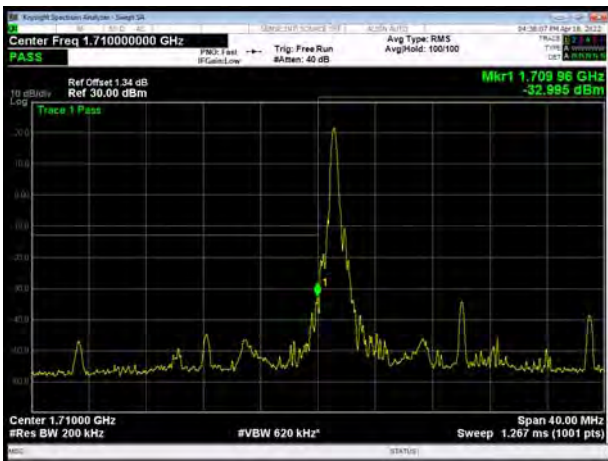

LTE Band 4 64QAM 15MHz CH-Low, 1 RB

LTE Band 4 64QAM 15MHz CH-High, 1 RB

LTE Band 4 64QAM 15MHz CH-Low, 100%RB

LTE Band 4 64QAM 15MHz CH-High, 100%RB

LTE Band 4 64QAM 20MHz CH-Low, 1 RB

LTE Band 4 64QAM 20MHz CH-High, 1 RB