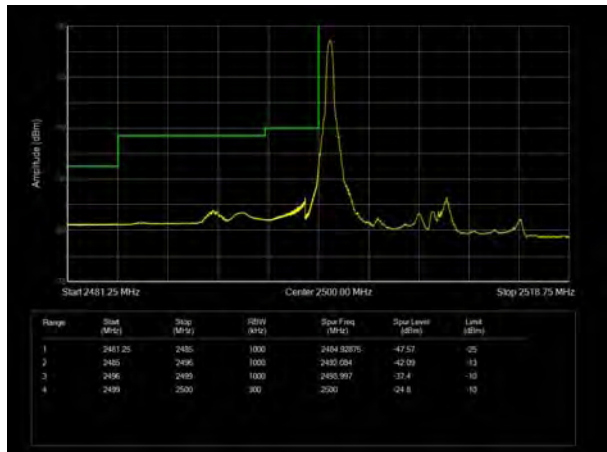

LTE Band 4 64QAM 20MHz CH-Low, 100%RB

LTE Band 4 64QAM 20MHz CH-High, 100%RB

LTE Band 7 QPSK 5MHz CH-Low, 1 RB

LTE Band 7 QPSK 5MHz CH-High, 1 RB

LTE Band 7 QPSK 5MHz CH-Low, 100%RB

LTE Band 7 QPSK 5MHz CH-High, 100%RB

LTE Band 7 QPSK 10MHz CH-Low, 1 RB

LTE Band 7 QPSK 10MHz CH-High, 1 RB

LTE Band 7 QPSK 10MHz CH-Low, 100%RB

LTE Band 7 QPSK 10MHz CH-High, 100%RB

LTE Band 7 QPSK 15MHz CH-Low, 1 RB

LTE Band 7 QPSK 15MHz CH-High, 1 RB

LTE Band 7 QPSK 15MHz CH-Low, 100%RB

LTE Band 7 QPSK 15MHz CH-High, 100%RB

LTE Band 7 QPSK 20MHz CH-Low, 1 RB

LTE Band 7 QPSK 20MHz CH-High, 1 RB

LTE Band 7 QPSK 20MHz CH-Low, 100%RB

LTE Band 7 QPSK 20MHz CH-High, 100%RB