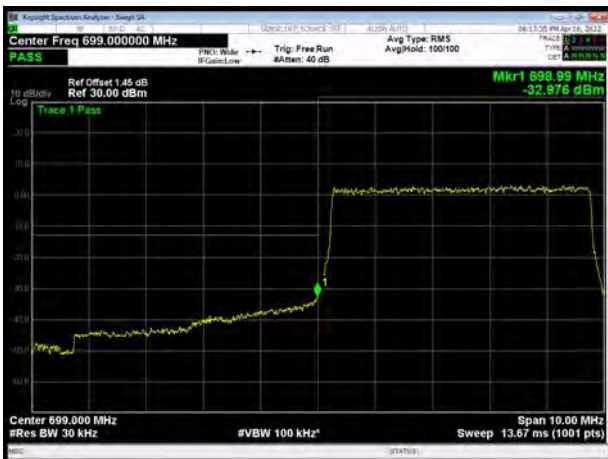

LTE Band 12 QPSK 5MHz CH-Low, 100%RB