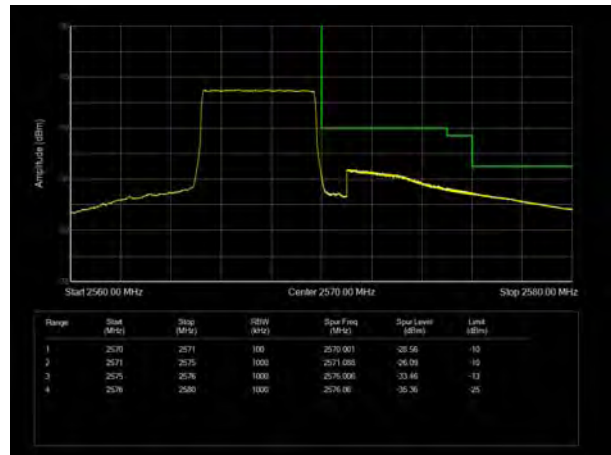

LTE Band 7 16QAM 10MHz CH-Low, 100%RB

LTE Band 7 16QAM 10MHz CH-High, 100%RB

LTE Band 7 16QAM 15MHz CH-Low, 1 RB

LTE Band 7 16QAM 15MHz CH-High, 1 RB

LTE Band 7 16QAM 15MHz CH-Low, 100%RB

LTE Band 7 16QAM 15MHz CH-High, 100%RB

LTE Band 7 16QAM 20MHz CH-Low, 1 RB

LTE Band 7 16QAM 20MHz CH-High, 1 RB

LTE Band 7 16QAM 20MHz CH-Low, 100%RB

LTE Band 7 16QAM 20MHz CH-High, 100%RB

LTE Band 7 64QAM 5MHz CH-Low, 1 RB

LTE Band 7 64QAM 5MHz CH-High, 1 RB

LTE Band 7 64QAM 5MHz CH-Low, 100%RB

LTE Band 7 64QAM 5MHz CH-High, 100%RB

LTE Band 7 64QAM 10MHz CH-Low, 1 RB

LTE Band 7 64QAM 10MHz CH-High, 1 RB

LTE Band 7 64QAM 10MHz CH-Low, 100%RB

LTE Band 7 64QAM 10MHz CH-High, 100%RB