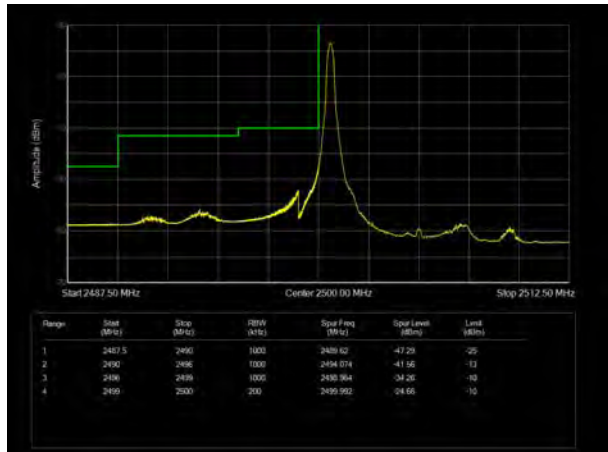

LTE Band 7 QPSK 15MHz CH-Low, 100%RB

LTE Band 7 QPSK 15MHz CH-High, 100%RB

LTE Band 7 QPSK 20MHz CH-Low, 1 RB

LTE Band 7 QPSK 20MHz CH-High, 1 RB

LTE Band 7 QPSK 20MHz CH-Low, 100%RB

LTE Band 7 QPSK 20MHz CH-High, 100%RB

LTE Band 7 16QAM 5MHz CH-Low, 1 RB

LTE Band 7 16QAM 5MHz CH-High, 1 RB

LTE Band 7 16QAM 5MHz CH-Low, 100%RB

LTE Band 7 16QAM 5MHz CH-High, 100%RB

LTE Band 7 16QAM 10MHz CH-Low, 1 RB

LTE Band 7 16QAM 10MHz CH-High, 1 RB