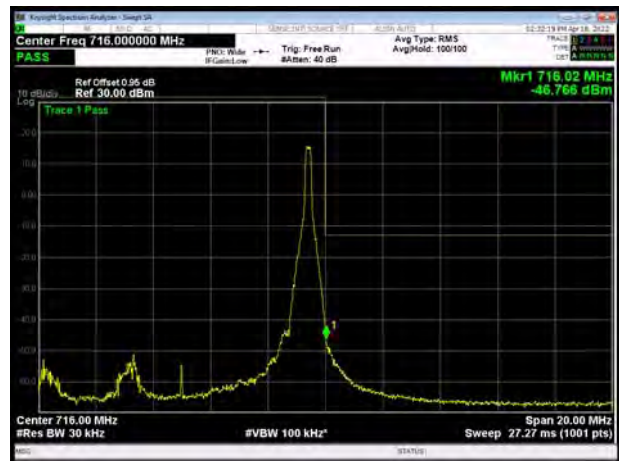

LTE Band 12 64QAM 5MHz CH-Low, 1 RB

LTE Band 12 64QAM 5MHz CH-High, 1 RB

LTE Band 12 64QAM 5MHz CH-Low, 100%RB

LTE Band 12 64QAM 5MHz CH-High, 100%RB

LTE Band 12 64QAM 10MHz CH-Low, 1 RB

LTE Band 12 64QAM 10MHz CH-High, 1 RB