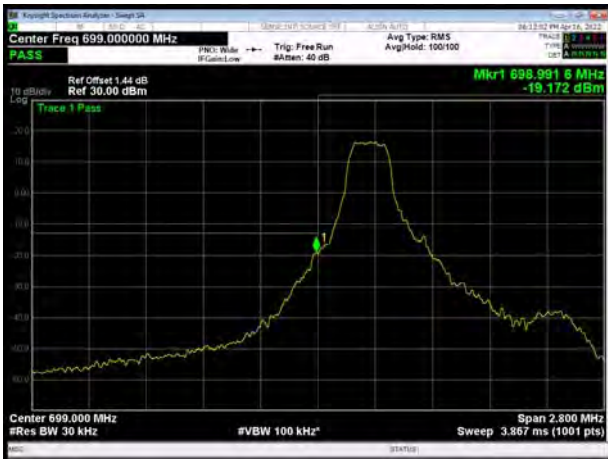

LTE Band 7 64QAM 20MHz CH-Low, 100%RB

LTE Band 7 64QAM 20MHz CH-High, 100%RB

LTE Band 12 QPSK 1.4MHz CH-Low, 1 RB

LTE Band 12 QPSK 1.4MHz CH-High, 1 RB

LTE Band 12 QPSK 1.4MHz CH-Low, 100%RB

LTE Band 12 QPSK 1.4MHz CH-High, 100%RB