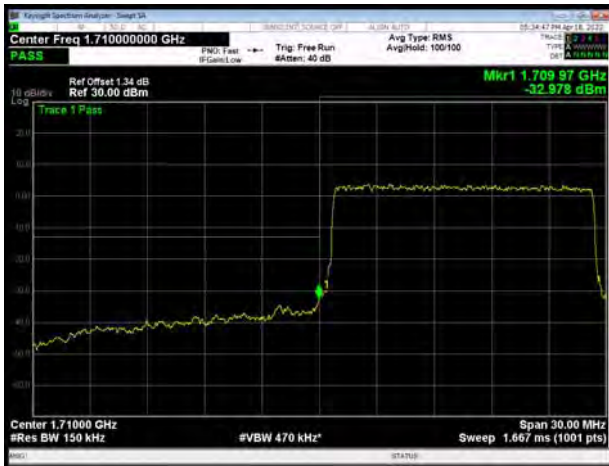

LTE Band 66 64QAM 15MHz CH-Low, 1 RB

LTE Band 66 64QAM 15MHz CH-High, 1 RB

LTE Band 66 64QAM 15MHz CH-Low, 100%RB

LTE Band 66 64QAM 15MHz CH-High, 100%RB

LTE Band 66 64QAM 20MHz CH-Low, 1 RB

LTE Band 66 64QAM 20MHz CH-High, 1 RB