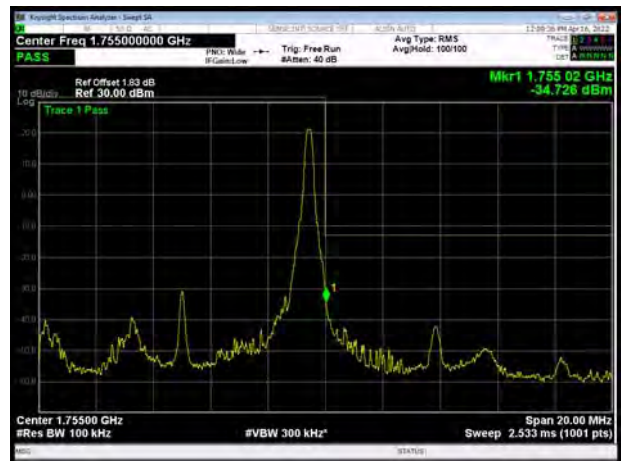

LTE Band 4 QPSK 3MHz CH-Low, 1 RB

LTE Band 4 QPSK 3MHz CH-High, 1 RB

LTE Band 4 QPSK 3MHz CH-Low, 100%RB

LTE Band 4 QPSK 3MHz CH-High, 100%RB

LTE Band 4 QPSK 5MHz CH-Low, 1 RB

LTE Band 4 QPSK 5MHz CH-High, 1 RB

LTE Band 4 QPSK 5MHz CH-Low, 100%RB

LTE Band 4 QPSK 5MHz CH-High, 100%RB

LTE Band 4 QPSK 10MHz CH-Low, 1 RB

LTE Band 4 QPSK 10MHz CH-High, 1 RB

LTE Band 4 QPSK 10MHz CH-Low, 100%RB

LTE Band 4 QPSK 10MHz CH-High, 100%RB

LTE Band 4 QPSK 15MHz CH-Low, 1 RB

LTE Band 4 QPSK 15MHz CH-High, 1 RB

LTE Band 4 QPSK 15MHz CH-Low, 100%RB

LTE Band 4 QPSK 15MHz CH-High, 100%RB

LTE Band 4 QPSK 20MHz CH-Low, 1 RB

LTE Band 4 QPSK 20MHz CH-High, 1 RB