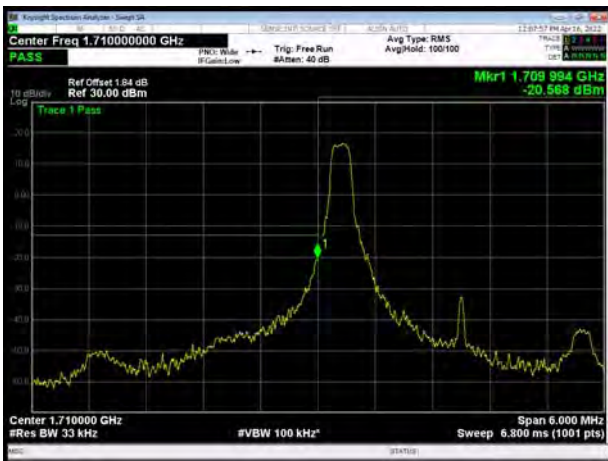

LTE Band 4 16QAM 3MHz CH-Low, 1 RB