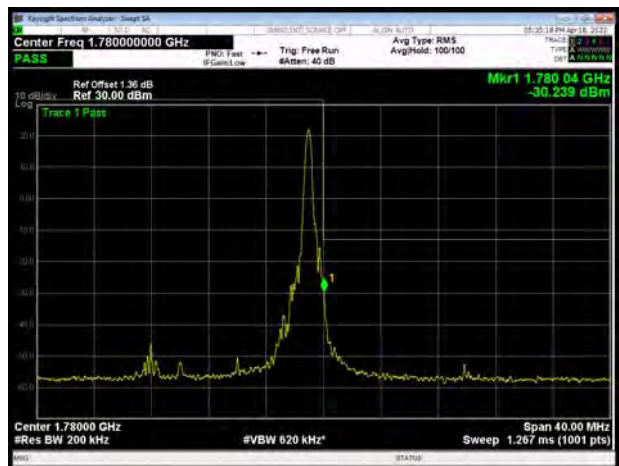

LTE Band 66 64QAM 15MHz CH-Low, 1 RB

LTE Band 66 64QAM 15MHz CH-High, 1 RB

LTE Band 66 64QAM 15MHz CH-Low, 100%RB

LTE Band 66 64QAM 15MHz CH-High, 100%RB

LTE Band 66 64QAM 20MHz CH-Low, 1 RB

LTE Band 66 64QAM 20MHz CH-High, 1 RB