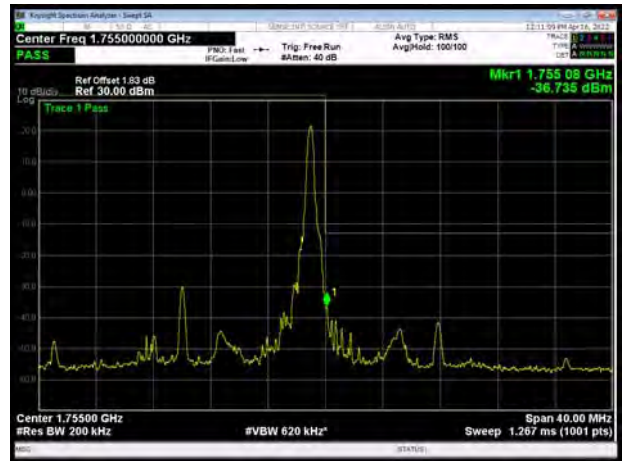

LTE Band 4 16QAM 15MHz CH-Low, 1 RB

LTE Band 4 16QAM 15MHz CH-High, 1 RB

LTE Band 4 16QAM 15MHz CH-Low, 100%RB

LTE Band 4 16QAM 15MHz CH-High, 100%RB

LTE Band 4 16QAM 20MHz CH-Low, 1 RB

LTE Band 4 16QAM 20MHz CH-High, 1 RB

LTE Band 4 16QAM 20MHz CH-Low, 100%RB

LTE Band 4 16QAM 20MHz CH-High, 100%RB

LTE Band 4 64QAM 1.4MHz CH-Low, 1 RB

LTE Band 4 64QAM 1.4MHz CH-High, 1 RB

LTE Band 4 64QAM 1.4MHz CH-Low, 100%RB

LTE Band 4 64QAM 1.4MHz CH-High, 100%RB