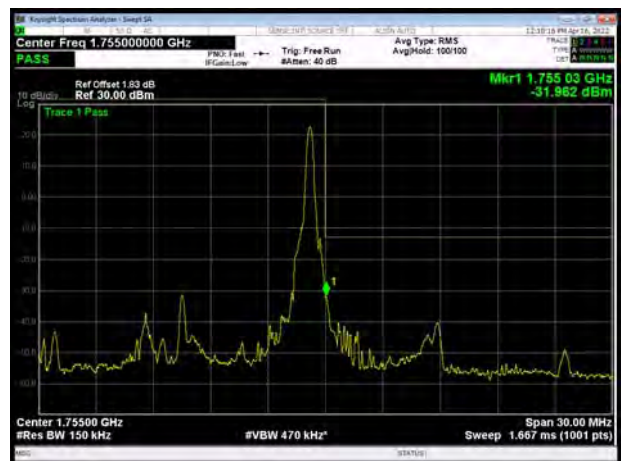

LTE Band 4 QPSK 3MHz CH-Low, 1 RB

LTE Band 4 QPSK 3MHz CH-High, 1 RB

LTE Band 4 QPSK 3MHz CH-Low, 100%RB

LTE Band 4 QPSK 3MHz CH-High, 100%RB

LTE Band 4 QPSK 5MHz CH-Low, 1 RB

LTE Band 4 QPSK 5MHz CH-High, 1 RB

LTE Band 4 QPSK 5MHz CH-Low, 100%RB

LTE Band 4 QPSK 5MHz CH-High, 100%RB

LTE Band 4 QPSK 10MHz CH-Low, 1 RB

LTE Band 4 QPSK 10MHz CH-High, 1 RB

LTE Band 4 QPSK 10MHz CH-Low, 100%RB

LTE Band 4 QPSK 10MHz CH-High, 100%RB

LTE Band 4 QPSK 15MHz CH-Low, 1 RB

LTE Band 4 QPSK 15MHz CH-High, 1 RB

LTE Band 4 QPSK 15MHz CH-Low, 100%RB

LTE Band 4 QPSK 15MHz CH-High, 100%RB

LTE Band 4 QPSK 20MHz CH-Low, 1 RB

LTE Band 4 QPSK 20MHz CH-High, 1 RB