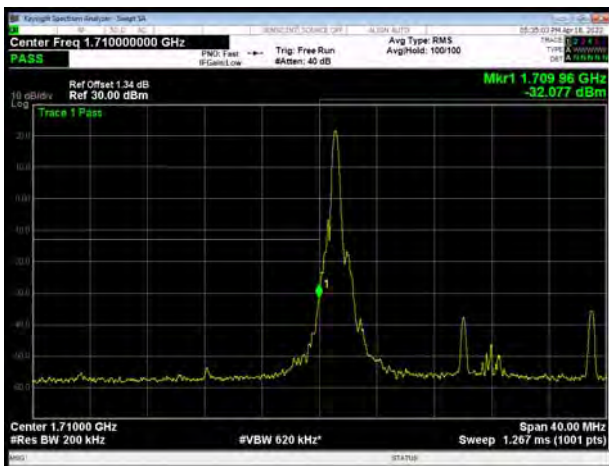

LTE Band 66 64QAM 15MHz CH-Low, 1 RB

LTE Band 66 64QAM 15MHz CH-High, 1 RB

LTE Band 66 64QAM 15MHz CH-Low, 100%RB

LTE Band 66 64QAM 15MHz CH-High, 100%RB

LTE Band 66 64QAM 20MHz CH-Low, 1 RB

LTE Band 66 64QAM 20MHz CH-High, 1 RB