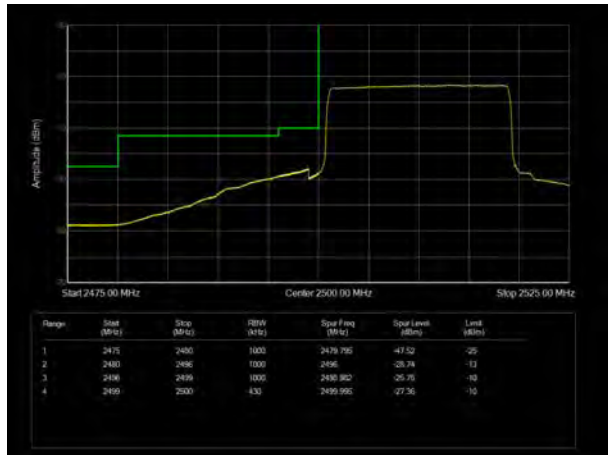

LTE Band 7 16QAM 10MHz CH-Low, 100%RB

LTE Band 7 16QAM 10MHz CH-High, 100%RB

LTE Band 7 16QAM 15MHz CH-Low, 1 RB

LTE Band 7 16QAM 15MHz CH-High, 1 RB

LTE Band 7 16QAM 15MHz CH-Low, 100%RB

LTE Band 7 16QAM 15MHz CH-High, 100%RB

LTE Band 7 16QAM 20MHz CH-Low, 1 RB

LTE Band 7 16QAM 20MHz CH-High, 1 RB

LTE Band 7 16QAM 20MHz CH-Low, 100%RB

LTE Band 7 16QAM 20MHz CH-High, 100%RB

LTE Band 7 64QAM 5MHz CH-Low, 1 RB

LTE Band 7 64QAM 5MHz CH-High, 1 RB

LTE Band 7 64QAM 5MHz CH-Low, 100%RB

LTE Band 7 64QAM 5MHz CH-High, 100%RB

LTE Band 7 64QAM 10MHz CH-Low, 1 RB

LTE Band 7 64QAM 10MHz CH-High, 1 RB

LTE Band 7 64QAM 10MHz CH-Low, 100%RB

LTE Band 7 64QAM 10MHz CH-High, 100%RB