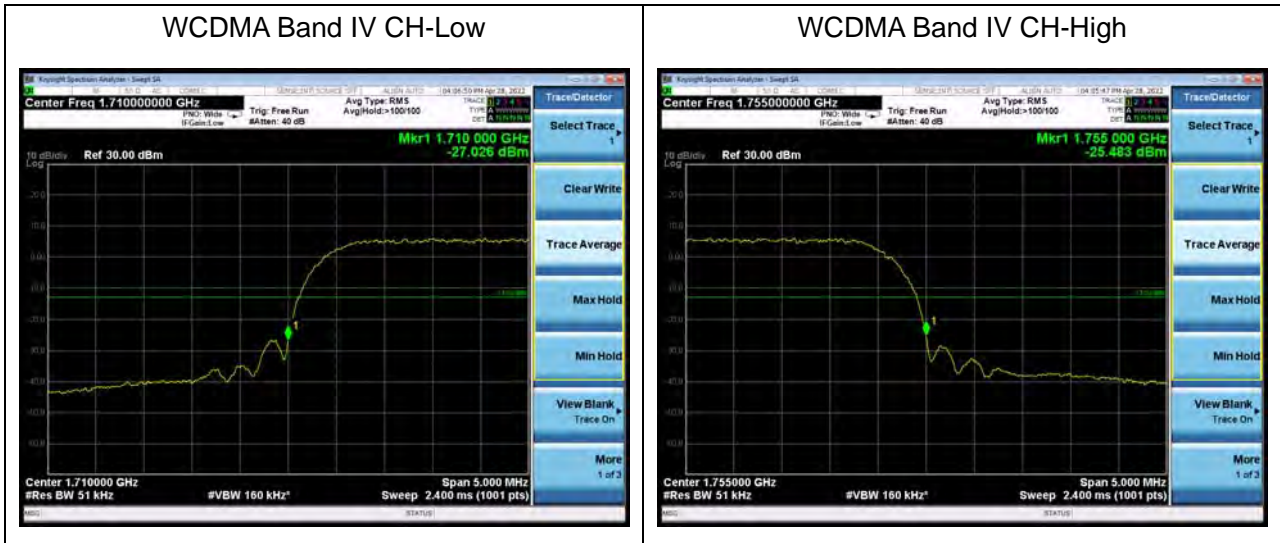

DC_12A-n77 subset 2A 256QAM 100%RB
100MHz CH-Middle

DC_12A-n77 subset 2A 256QAM 100%RB
100MHz CH-High

DC_12A-n77 subset 2A 256QAM 1RB 100MHz
CH-Low

DC_12A-n77 subset 2A 256QAM 1RB 100MHz
CH-Middle

DC_12A-n77 subset 2A 256QAM 1RB 100MHz
CH-High

6.3 Band Edge Compliance

All the test traces in the plots shows the test results clearly.

LTE Band 4 QPSK 1.4MHz CH-Low, 1 RB

LTE Band 4 QPSK 1.4MHz CH-High, 1 RB

LTE Band 4 QPSK 1.4MHz CH-Low, 100%RB

LTE Band 4 QPSK 1.4MHz CH-High, 100%RB

LTE Band 4 QPSK 3MHz CH-Low, 1 RB

LTE Band 4 QPSK 3MHz CH-High, 1 RB

LTE Band 4 QPSK 3MHz CH-Low, 100%RB

LTE Band 4 QPSK 3MHz CH-High, 100%RB

LTE Band 4 QPSK 5MHz CH-Low, 1 RB

LTE Band 4 QPSK 5MHz CH-High, 1 RB