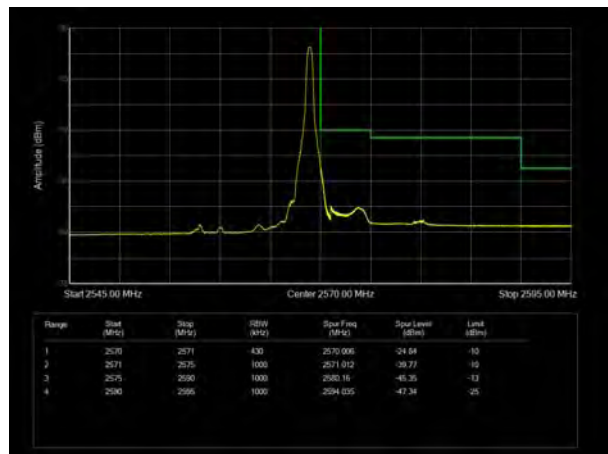

LTE Band 7 16QAM 5MHz CH-Low, 1 RB

LTE Band 7 16QAM 5MHz CH-High, 1 RB

LTE Band 7 16QAM 5MHz CH-Low, 100%RB

LTE Band 7 16QAM 5MHz CH-High, 100%RB

LTE Band 7 16QAM 10MHz CH-Low, 1 RB

LTE Band 7 16QAM 10MHz CH-High, 1 RB

LTE Band 7 16QAM 10MHz CH-Low, 100%RB

LTE Band 7 16QAM 10MHz CH-High, 100%RB

LTE Band 7 16QAM 15MHz CH-Low, 1 RB

LTE Band 7 16QAM 15MHz CH-High, 1 RB

LTE Band 7 16QAM 15MHz CH-Low, 100%RB

LTE Band 7 16QAM 15MHz CH-High, 100%RB

LTE Band 7 16QAM 20MHz CH-Low, 1 RB

LTE Band 7 16QAM 20MHz CH-High, 1 RB

LTE Band 7 16QAM 20MHz CH-Low, 100%RB

LTE Band 7 16QAM 20MHz CH-High, 100%RB

LTE Band 7 64QAM 5MHz CH-Low, 1 RB

LTE Band 7 64QAM 5MHz CH-High, 1 RB