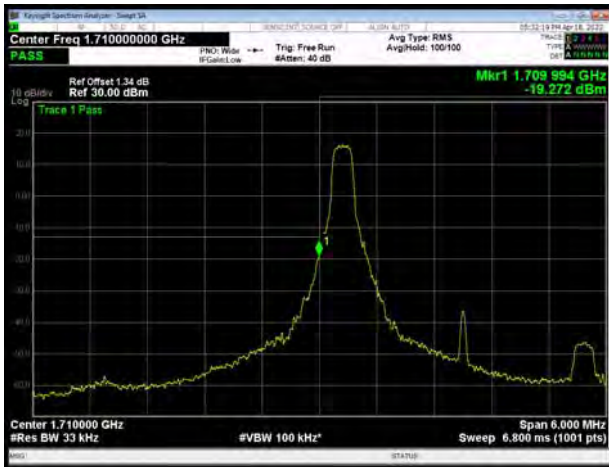

LTE Band 66 64QAM 3MHz CH-Low, 1 RB