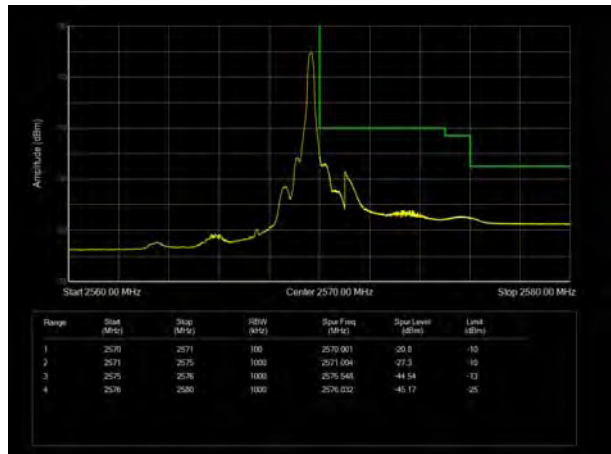

LTE Band 7 16QAM 10MHz CH-Low, 100%RB

LTE Band 7 16QAM 10MHz CH-High, 100%RB

LTE Band 7 16QAM 15MHz CH-Low, 1 RB

LTE Band 7 16QAM 15MHz CH-High, 1 RB

LTE Band 7 16QAM 15MHz CH-Low, 100%RB

LTE Band 7 16QAM 15MHz CH-High, 100%RB

LTE Band 7 16QAM 20MHz CH-Low, 1 RB

LTE Band 7 16QAM 20MHz CH-High, 1 RB

LTE Band 7 16QAM 20MHz CH-Low, 100%RB

LTE Band 7 16QAM 20MHz CH-High, 100%RB

LTE Band 7 64QAM 5MHz CH-Low, 1 RB

LTE Band 7 64QAM 5MHz CH-High, 1 RB

LTE Band 7 64QAM 5MHz CH-Low, 100%RB

LTE Band 7 64QAM 5MHz CH-High, 100%RB

LTE Band 7 64QAM 10MHz CH-Low, 1 RB

LTE Band 7 64QAM 10MHz CH-High, 1 RB

LTE Band 7 64QAM 10MHz CH-Low, 100%RB

LTE Band 7 64QAM 10MHz CH-High, 100%RB