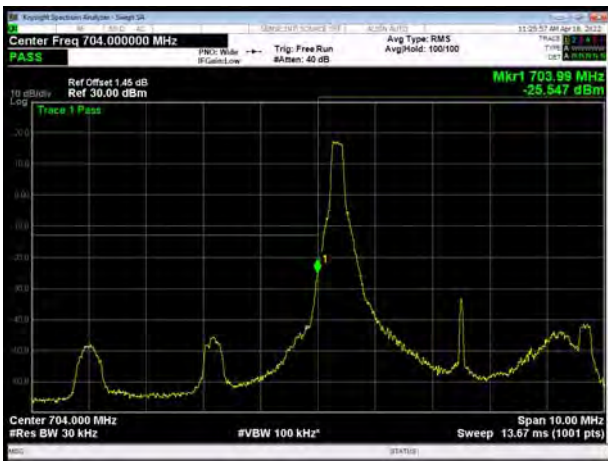

LTE Band 12 64QAM 10MHz CH-Low, 100%RB

LTE Band 12 64QAM 10MHz CH-High, 100%RB

LTE Band 17 QPSK 5MHz CH-Low, 1 RB

LTE Band 17 QPSK 5MHz CH-High, 1 RB

LTE Band 17 QPSK 5MHz CH-Low, 100%RB

LTE Band 17 QPSK 5MHz CH-High, 100%RB