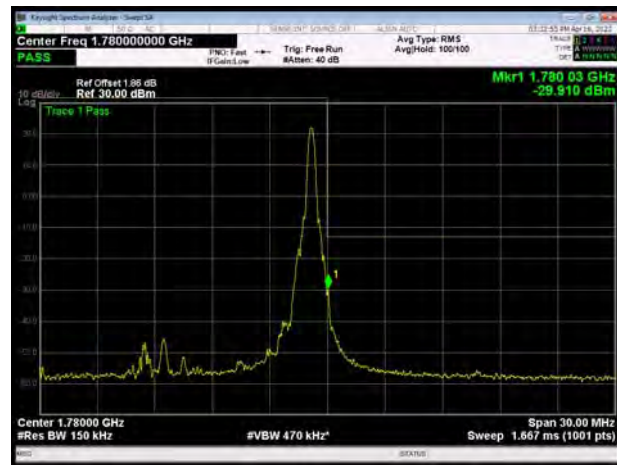

LTE Band 66 16QAM 15MHz CH-High, 100%RB

LTE Band 66 16QAM 15MHz CH-High, 1 RB