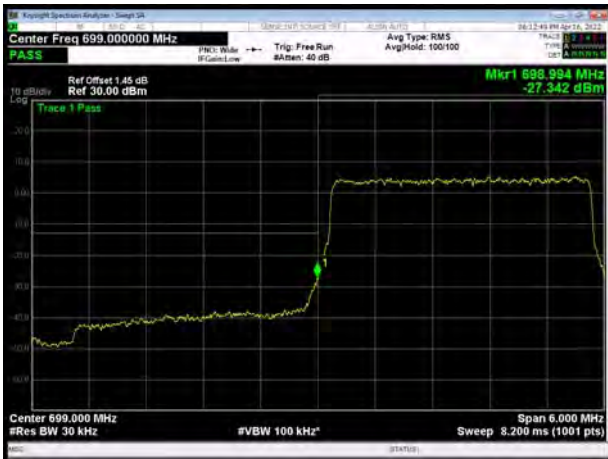

LTE Band 12 QPSK 3MHz CH-Low, 1 RB

LTE Band 12 QPSK 3MHz CH-High, 1 RB

LTE Band 12 QPSK 3MHz CH-Low, 100%RB

LTE Band 12 QPSK 3MHz CH-High, 100%RB

LTE Band 12 QPSK 5MHz CH-Low, 1 RB

LTE Band 12 QPSK 5MHz CH-High, 1 RB