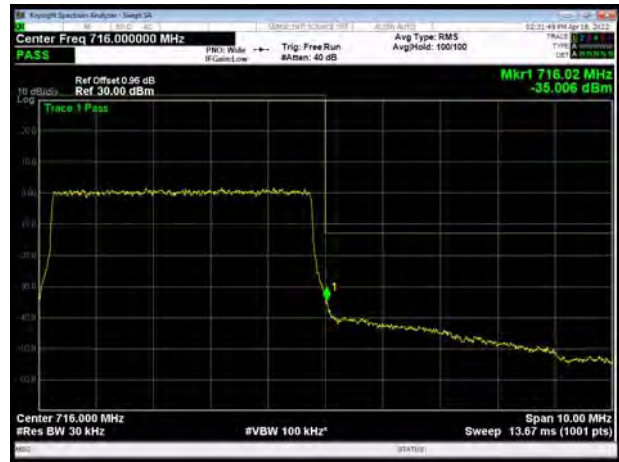

LTE Band 12 64QAM 5MHz CH-Low, 1 RB

LTE Band 12 64QAM 5MHz CH-High, 1 RB

LTE Band 12 64QAM 5MHz CH-Low, 100%RB

LTE Band 12 64QAM 5MHz CH-High, 100%RB

LTE Band 12 64QAM 10MHz CH-Low, 1 RB

LTE Band 12 64QAM 10MHz CH-High, 1 RB