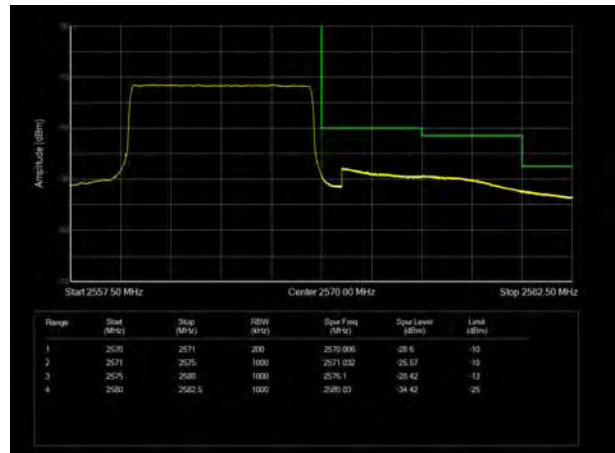

LTE Band 4 64QAM 20MHz CH-Low, 100%RB

LTE Band 4 64QAM 20MHz CH-High, 100%RB

LTE Band 7 QPSK 5MHz CH-Low, 1 RB

LTE Band 7 QPSK 5MHz CH-High, 1 RB

LTE Band 7 QPSK 5MHz CH-Low, 100%RB

LTE Band 7 QPSK 5MHz CH-High, 100%RB

LTE Band 7 QPSK 10MHz CH-Low, 1 RB

LTE Band 7 QPSK 10MHz CH-High, 1 RB

LTE Band 7 QPSK 10MHz CH-Low, 100%RB

LTE Band 7 QPSK 10MHz CH-High, 100%RB

LTE Band 7 QPSK 15MHz CH-Low, 1 RB

LTE Band 7 QPSK 15MHz CH-High, 1 RB

LTE Band 7 QPSK 15MHz CH-Low, 100%RB

LTE Band 7 QPSK 15MHz CH-High, 100%RB

LTE Band 7 QPSK 20MHz CH-Low, 1 RB

LTE Band 7 QPSK 20MHz CH-High, 1 RB

LTE Band 7 QPSK 20MHz CH-Low, 100%RB

LTE Band 7 QPSK 20MHz CH-High, 100%RB