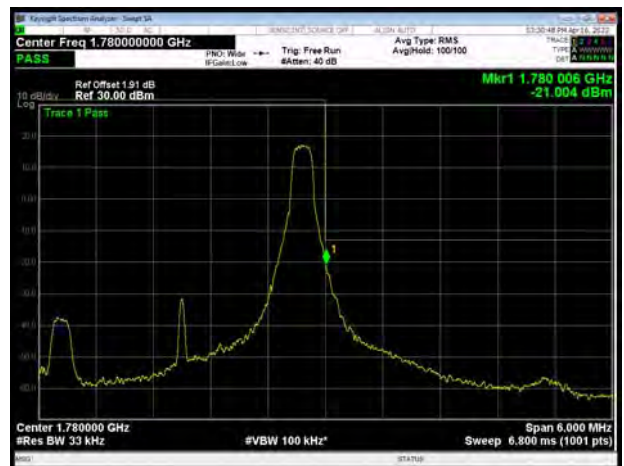

LTE Band 66 16QAM 3MHz CH-High, 100%RB

LTE Band 66 16QAM 3MHz CH-High, 1 RB