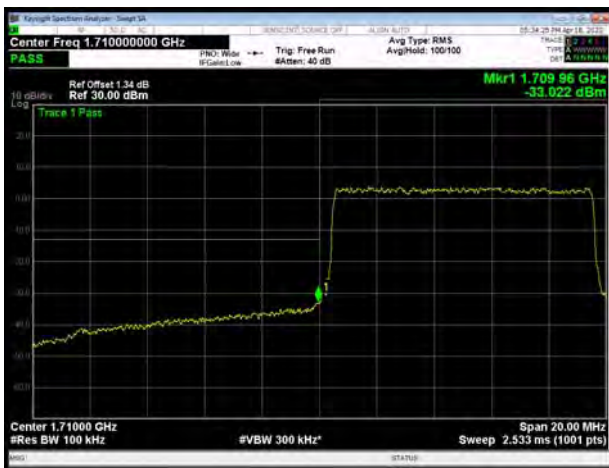

LTE Band 66 64QAM 5MHz CH-Low, 100%RB

LTE Band 66 64QAM 5MHz CH-High, 100%RB

LTE Band 66 64QAM 10MHz CH-Low, 1 RB

LTE Band 66 64QAM 10MHz CH-High, 1 RB

LTE Band 66 64QAM 10MHz CH-Low, 100%RB

LTE Band 66 64QAM 10MHz CH-High, 100%RB