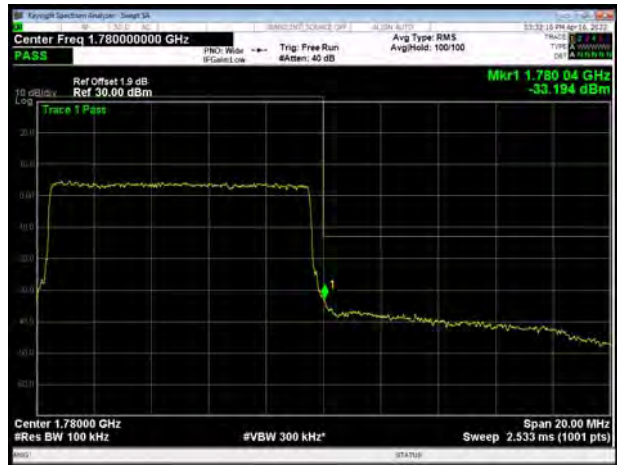

LTE Band 66 16QAM 5MHz CH-Low, 100%RB

LTE Band 66 16QAM 5MHz CH-High, 100%RB

LTE Band 66 16QAM 10MHz CH-Low, 1 RB

LTE Band 66 16QAM 10MHz CH-High, 1 RB

LTE Band 66 16QAM 10MHz CH-Low, 100%RB

LTE Band 66 16QAM 10MHz CH-High, 100%RB