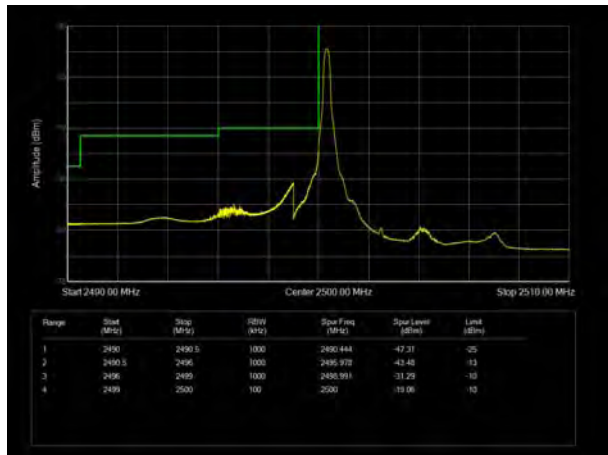

LTE Band 7 QPSK 10MHz CH-Low, 1 RB

LTE Band 7 QPSK 10MHz CH-High, 1 RB

LTE Band 7 QPSK 10MHz CH-Low, 100%RB

LTE Band 7 QPSK 10MHz CH-High, 100%RB

LTE Band 7 QPSK 15MHz CH-Low, 1 RB

LTE Band 7 QPSK 15MHz CH-High, 1 RB

LTE Band 7 QPSK 15MHz CH-Low, 100%RB

LTE Band 7 QPSK 15MHz CH-High, 100%RB

LTE Band 7 QPSK 20MHz CH-Low, 1 RB

LTE Band 7 QPSK 20MHz CH-High, 1 RB

LTE Band 7 QPSK 20MHz CH-Low, 100%RB

LTE Band 7 QPSK 20MHz CH-High, 100%RB

LTE Band 7 16QAM 5MHz CH-Low, 1 RB

LTE Band 7 16QAM 5MHz CH-High, 1 RB

LTE Band 7 16QAM 5MHz CH-Low, 100%RB

LTE Band 7 16QAM 5MHz CH-High, 100%RB

LTE Band 7 16QAM 10MHz CH-Low, 1 RB

LTE Band 7 16QAM 10MHz CH-High, 1 RB