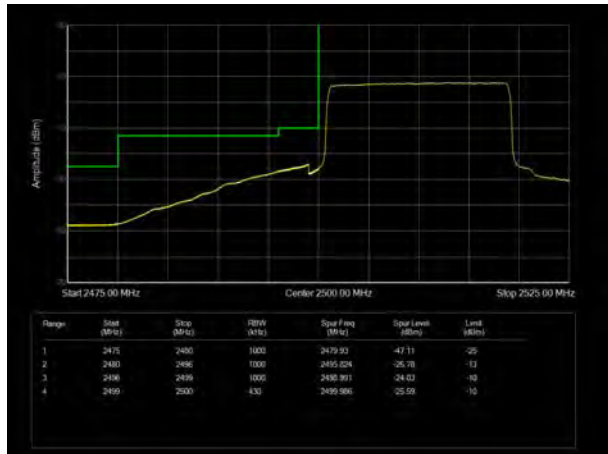

LTE Band 7 QPSK 10MHz CH-Low, 1 RB

LTE Band 7 QPSK 10MHz CH-High, 1 RB

LTE Band 7 QPSK 10MHz CH-Low, 100%RB

LTE Band 7 QPSK 10MHz CH-High, 100%RB

LTE Band 7 QPSK 15MHz CH-Low, 1 RB

LTE Band 7 QPSK 15MHz CH-High, 1 RB

LTE Band 7 QPSK 15MHz CH-Low, 100%RB

LTE Band 7 QPSK 15MHz CH-High, 100%RB

LTE Band 7 QPSK 20MHz CH-Low, 1 RB

LTE Band 7 QPSK 20MHz CH-High, 1 RB

LTE Band 7 QPSK 20MHz CH-Low, 100%RB

LTE Band 7 QPSK 20MHz CH-High, 100%RB

LTE Band 7 16QAM 5MHz CH-Low, 1 RB

LTE Band 7 16QAM 5MHz CH-High, 1 RB

LTE Band 7 16QAM 5MHz CH-Low, 100%RB

LTE Band 7 16QAM 5MHz CH-High, 100%RB

LTE Band 7 16QAM 10MHz CH-Low, 1 RB

LTE Band 7 16QAM 10MHz CH-High, 1 RB