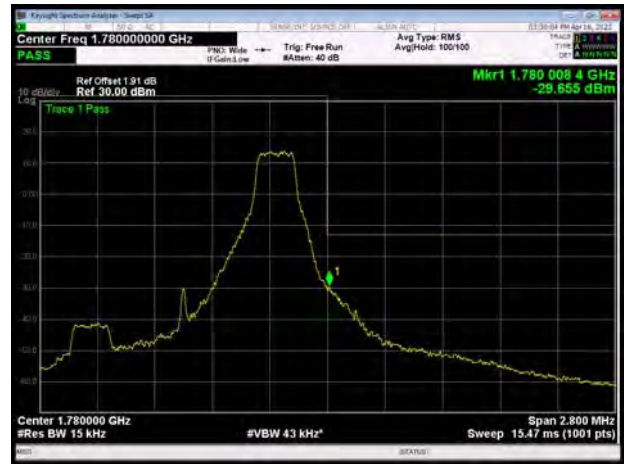

LTE Band 66 QPSK 15MHz CH-Low, 1 RB

LTE Band 66 QPSK 15MHz CH-High, 1 RB

LTE Band 66 QPSK 15MHz CH-Low, 100%RB

LTE Band 66 QPSK 15MHz CH-High, 100%RB

LTE Band 66 QPSK 20MHz CH-Low, 1 RB

LTE Band 66 QPSK 20MHz CH-High, 1 RB

LTE Band 66 QPSK 20MHz CH-Low, 100%RB

LTE Band 66 QPSK 20MHz CH-High, 100%RB

LTE Band 66 16QAM 1.4MHz CH-Low, 1 RB

LTE Band 66 16QAM 1.4MHz CH-High, 1 RB

LTE Band 66 16QAM 1.4MHz CH-Low, 100%RB

LTE Band 66 16QAM 1.4MHz CH-High, 100%RB