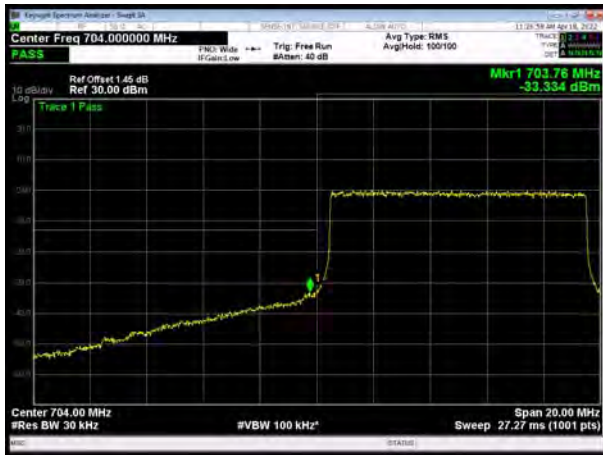

LTE Band 17 QPSK 10MHz CH-Low, 1 RB

LTE Band 17 QPSK 10MHz CH-High, 1 RB

LTE Band 17 QPSK 10MHz CH-Low, 100%RB

LTE Band 17 QPSK 10MHz CH-High, 100%RB

LTE Band 17 16QAM 5MHz CH-Low, 1 RB

LTE Band 17 16QAM 5MHz CH-High, 1 RB