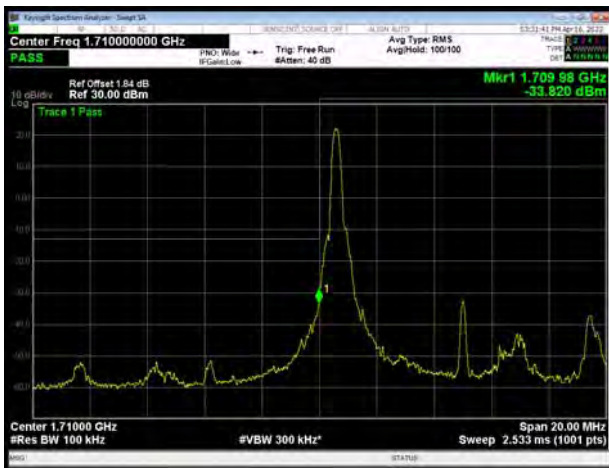

LTE Band 66 QPSK 5MHz CH-Low, 100%RB

LTE Band 66 QPSK 5MHz CH-High, 100%RB

LTE Band 66 QPSK 10MHz CH-Low, 1 RB

LTE Band 66 QPSK 10MHz CH-High, 1 RB

LTE Band 66 QPSK 10MHz CH-Low, 100%RB

LTE Band 66 QPSK 10MHz CH-High, 100%RB

LTE Band 66 QPSK 15MHz CH-Low, 1 RB

LTE Band 66 QPSK 15MHz CH-High, 1 RB

LTE Band 66 QPSK 15MHz CH-Low, 100%RB

LTE Band 66 QPSK 15MHz CH-High, 100%RB

LTE Band 66 QPSK 20MHz CH-Low, 1 RB

LTE Band 66 QPSK 20MHz CH-High, 1 RB