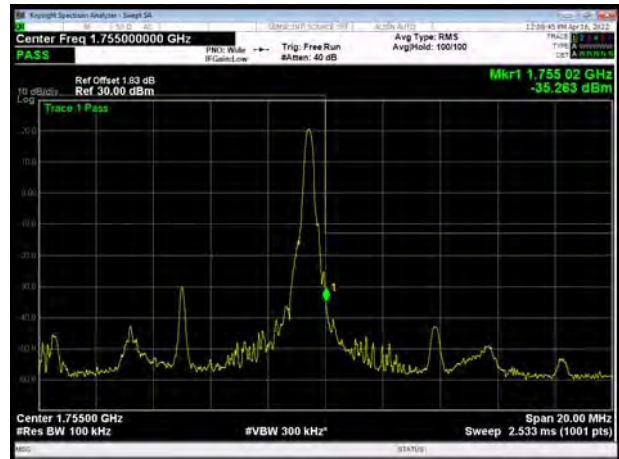

LTE Band 4 16QAM 5MHz CH-Low, 100%RB

LTE Band 4 16QAM 5MHz CH-High, 100%RB

LTE Band 4 16QAM 10MHz CH-Low, 1 RB

LTE Band 4 16QAM 10MHz CH-High, 1 RB

LTE Band 4 16QAM 10MHz CH-Low, 100%RB

LTE Band 4 16QAM 10MHz CH-High, 100%RB

LTE Band 4 16QAM 15MHz CH-Low, 1 RB

LTE Band 4 16QAM 15MHz CH-High, 1 RB

LTE Band 4 16QAM 15MHz CH-Low, 100%RB

LTE Band 4 16QAM 15MHz CH-High, 100%RB

LTE Band 4 16QAM 20MHz CH-Low, 1 RB

LTE Band 4 16QAM 20MHz CH-High, 1 RB