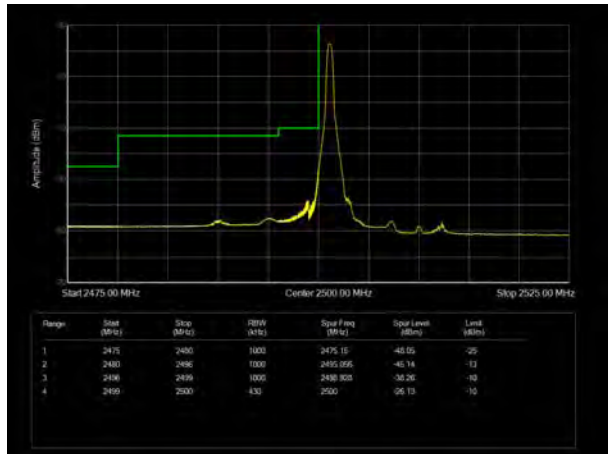

LTE Band 7 64QAM 15MHz CH-Low, 1 RB

LTE Band 7 64QAM 15MHz CH-High, 1 RB

LTE Band 7 64QAM 15MHz CH-Low, 100%RB

LTE Band 7 64QAM 15MHz CH-High, 100%RB

LTE Band 7 64QAM 20MHz CH-Low, 1 RB

LTE Band 7 64QAM 20MHz CH-High, 1 RB

LTE Band 7 64QAM 20MHz CH-Low, 100%RB

LTE Band 7 64QAM 20MHz CH-High, 100%RB

LTE Band 12 QPSK 1.4MHz CH-Low, 1 RB

LTE Band 12 QPSK 1.4MHz CH-High, 1 RB

LTE Band 12 QPSK 1.4MHz CH-Low, 100%RB

LTE Band 12 QPSK 1.4MHz CH-High, 100%RB