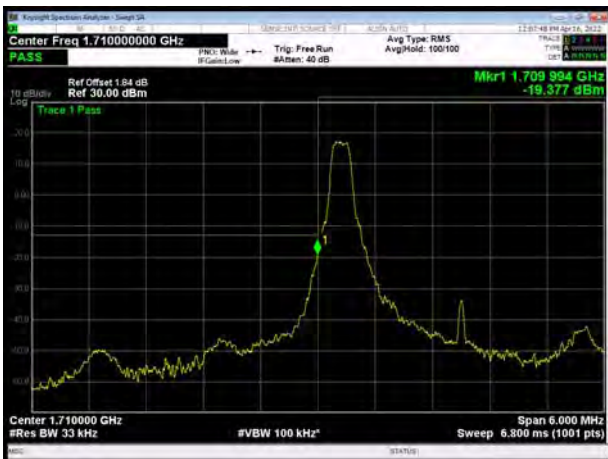

6.3 Band Edge Compliance

All the test traces in the plots shows the test results clearly.

LTE Band 4 QPSK 1.4MHz CH-Low, 1 RB

LTE Band 4 QPSK 1.4MHz CH-High, 1 RB

LTE Band 4 QPSK 1.4MHz CH-Low, 100%RB

LTE Band 4 QPSK 1.4MHz CH-High, 100%RB

LTE Band 4 QPSK 3MHz CH-Low, 1 RB

LTE Band 4 QPSK 3MHz CH-High, 1 RB

LTE Band 4 QPSK 3MHz CH-Low, 100%RB

LTE Band 4 QPSK 3MHz CH-High, 100%RB

LTE Band 4 QPSK 5MHz CH-Low, 1 RB

LTE Band 4 QPSK 5MHz CH-High, 1 RB