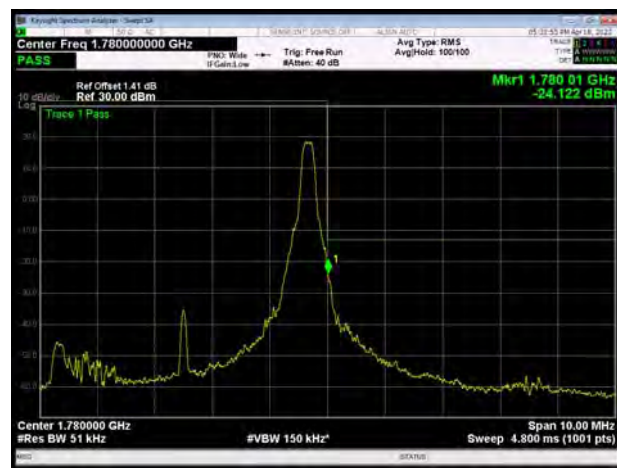

LTE Band 66 64QAM 3MHz CH-Low, 1 RB

LTE Band 66 64QAM 3MHz CH-High, 1 RB

LTE Band 66 64QAM 3MHz CH-Low, 100%RB

LTE Band 66 64QAM 3MHz CH-High, 100%RB

LTE Band 66 64QAM 5MHz CH-Low, 1 RB

LTE Band 66 64QAM 5MHz CH-High, 1 RB