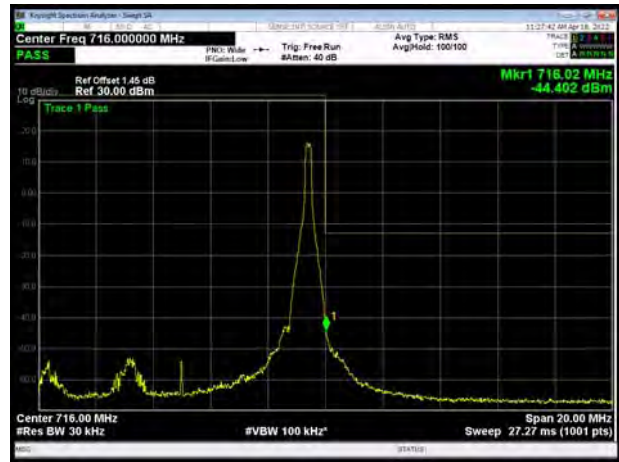

LTE Band 17 16QAM 5MHz CH-Low, 100%RB

LTE Band 17 16QAM 5MHz CH-High, 100%RB

LTE Band 17 16QAM 10MHz CH-Low, 1 RB

LTE Band 17 16QAM 10MHz CH-High, 1 RB

LTE Band 17 16QAM 10MHz CH-Low, 100%RB

LTE Band 17 16QAM 10MHz CH-High, 100%RB