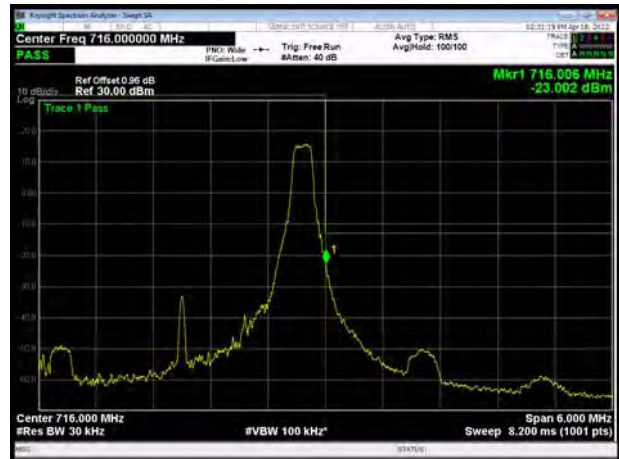

LTE Band 12 64QAM 1.4MHz CH-Low, 100%RB

LTE Band 12 64QAM 1.4MHz CH-High, 100%RB

LTE Band 12 64QAM 3MHz CH-Low, 1 RB

LTE Band 12 64QAM 3MHz CH-High, 1 RB

LTE Band 12 64QAM 3MHz CH-Low, 100%RB

LTE Band 12 64QAM 3MHz CH-High, 100%RB