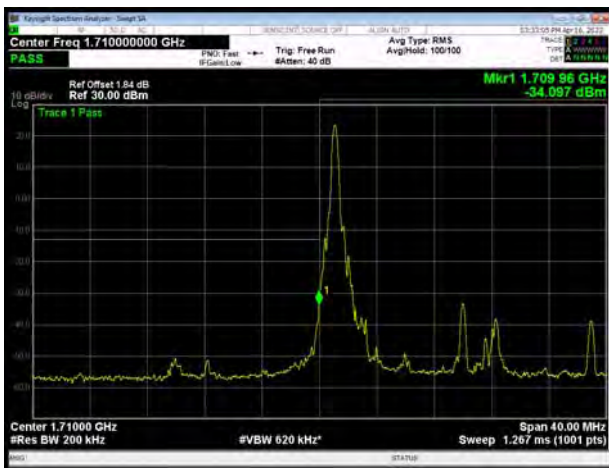

LTE Band 66 QPSK 5MHz CH-Low, 100%RB

LTE Band 66 QPSK 5MHz CH-High, 100%RB

LTE Band 66 QPSK 10MHz CH-Low, 1 RB

LTE Band 66 QPSK 10MHz CH-High, 1 RB

LTE Band 66 QPSK 10MHz CH-Low, 100%RB

LTE Band 66 QPSK 10MHz CH-High, 100%RB

LTE Band 66 QPSK 15MHz CH-Low, 1 RB

LTE Band 66 QPSK 15MHz CH-High, 1 RB

LTE Band 66 QPSK 15MHz CH-Low, 100%RB

LTE Band 66 QPSK 15MHz CH-High, 100%RB

LTE Band 66 QPSK 20MHz CH-Low, 1 RB

LTE Band 66 QPSK 20MHz CH-High, 1 RB

LTE Band 66 QPSK 20MHz CH-Low, 100%RB

LTE Band 66 QPSK 20MHz CH-High, 100%RB

LTE Band 66 16QAM 1.4MHz CH-Low, 1 RB

LTE Band 66 16QAM 1.4MHz CH-High, 1 RB

LTE Band 66 16QAM 1.4MHz CH-Low, 100%RB

LTE Band 66 16QAM 1.4MHz CH-High, 100%RB