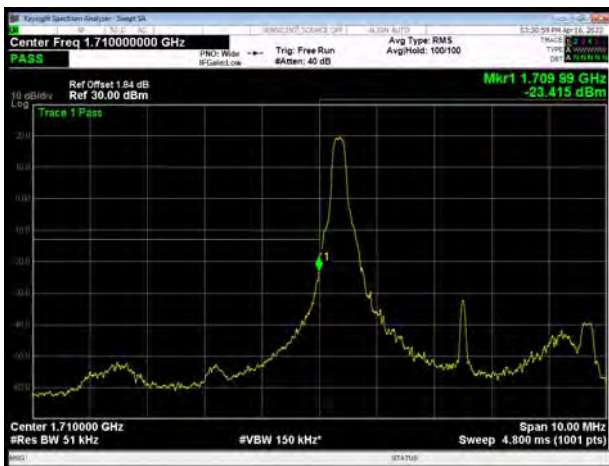

LTE Band 66 QPSK 3MHz CH-Low, 1 RB

LTE Band 66 QPSK 3MHz CH-High, 1 RB

LTE Band 66 QPSK 3MHz CH-Low, 100%RB

LTE Band 66 QPSK 3MHz CH-High, 100%RB

LTE Band 66 QPSK 5MHz CH-Low, 1 RB

LTE Band 66 QPSK 5MHz CH-High, 1 RB

LTE Band 66 QPSK 5MHz CH-Low, 100%RB

LTE Band 66 QPSK 5MHz CH-High, 100%RB

LTE Band 66 QPSK 10MHz CH-Low, 1 RB

LTE Band 66 QPSK 10MHz CH-High, 1 RB

LTE Band 66 QPSK 10MHz CH-Low, 100%RB

LTE Band 66 QPSK 10MHz CH-High, 100%RB