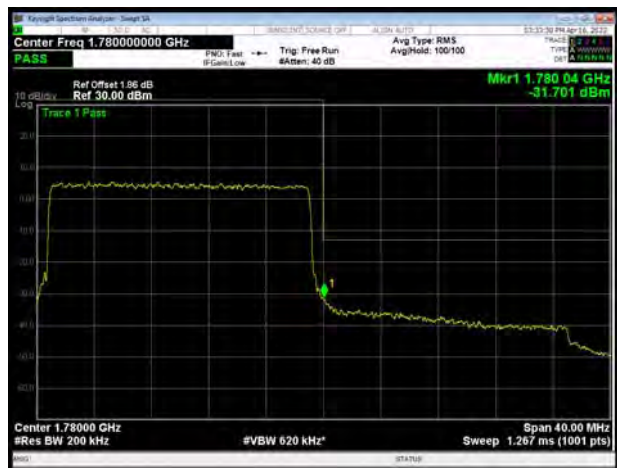

LTE Band 66 16QAM 1.4MHz CH-High, 1 RB

LTE Band 66 QPSK 20MHz CH-High, 100%RB