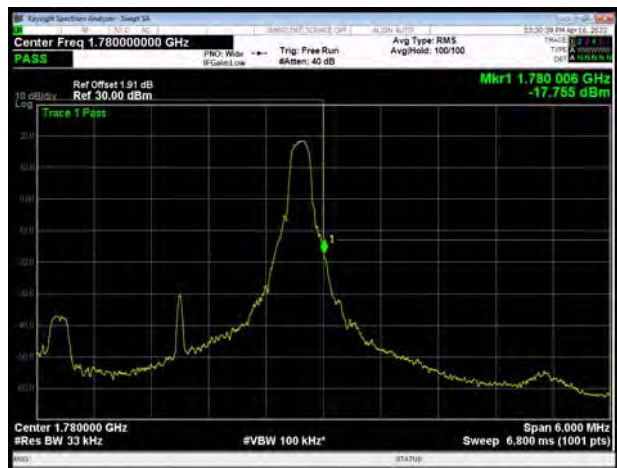

LTE Band 17 64QAM 10MHz CH-Low, 100%RB

LTE Band 17 64QAM 10MHz CH-High, 100%RB

LTE Band 66 QPSK 1.4MHz CH-Low, 1 RB

LTE Band 66 QPSK 1.4MHz CH-High, 1 RB

LTE Band 66 QPSK 1.4MHz CH-Low, 100%RB

LTE Band 66 QPSK 1.4MHz CH-High, 100%RB

LTE Band 66 QPSK 3MHz CH-Low, 1 RB

LTE Band 66 QPSK 3MHz CH-High, 1 RB

LTE Band 66 QPSK 3MHz CH-Low, 100%RB

LTE Band 66 QPSK 3MHz CH-High, 100%RB

LTE Band 66 QPSK 5MHz CH-Low, 1 RB

LTE Band 66 QPSK 5MHz CH-High, 1 RB