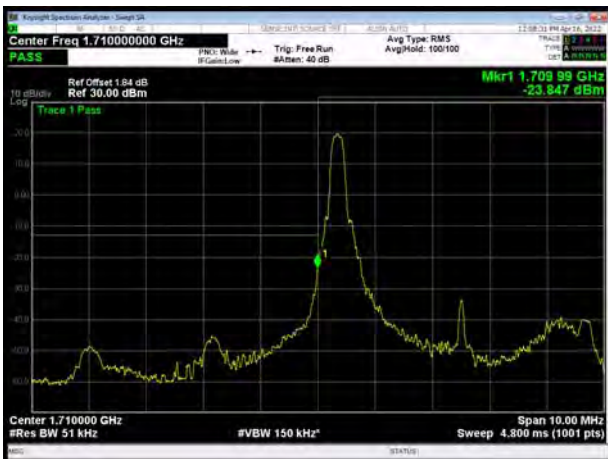

LTE Band 4 QPSK 3MHz CH-Low, 1 RB

LTE Band 4 QPSK 3MHz CH-High, 1 RB

LTE Band 4 QPSK 3MHz CH-Low, 100%RB

LTE Band 4 QPSK 3MHz CH-High, 100%RB

LTE Band 4 QPSK 5MHz CH-Low, 1 RB

LTE Band 4 QPSK 5MHz CH-High, 1 RB

LTE Band 4 QPSK 5MHz CH-Low, 100%RB

LTE Band 4 QPSK 5MHz CH-High, 100%RB

LTE Band 4 QPSK 10MHz CH-Low, 1 RB

LTE Band 4 QPSK 10MHz CH-High, 1 RB

LTE Band 4 QPSK 10MHz CH-Low, 100%RB

LTE Band 4 QPSK 10MHz CH-High, 100%RB