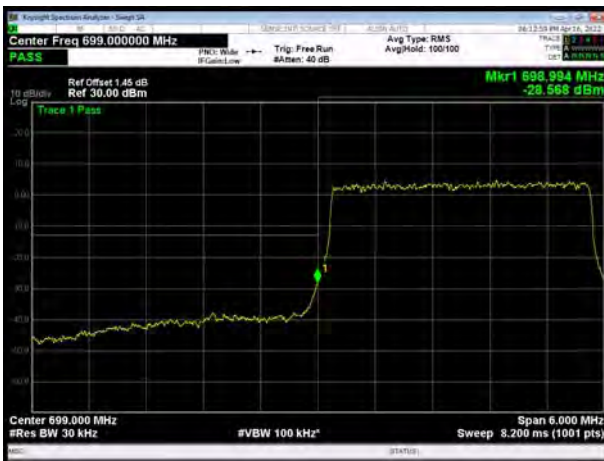

LTE Band 12 16QAM 3MHz CH-Low, 100%RB