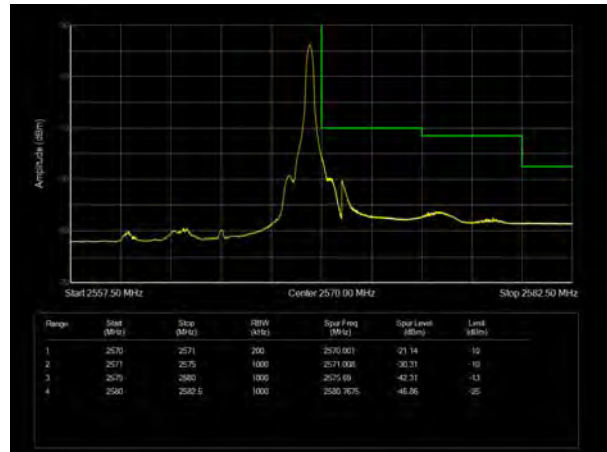

LTE Band 7 QPSK 15MHz CH-Low, 100%RB

LTE Band 7 QPSK 15MHz CH-High, 100%RB

LTE Band 7 QPSK 20MHz CH-Low, 1 RB

LTE Band 7 QPSK 20MHz CH-High, 1 RB

LTE Band 7 QPSK 20MHz CH-Low, 100%RB

LTE Band 7 QPSK 20MHz CH-High, 100%RB

LTE Band 7 16QAM 5MHz CH-Low, 1 RB

LTE Band 7 16QAM 5MHz CH-High, 1 RB

LTE Band 7 16QAM 5MHz CH-Low, 100%RB

LTE Band 7 16QAM 5MHz CH-High, 100%RB

LTE Band 7 16QAM 10MHz CH-Low, 1 RB

LTE Band 7 16QAM 10MHz CH-High, 1 RB

LTE Band 7 16QAM 10MHz CH-Low, 100%RB

LTE Band 7 16QAM 10MHz CH-High, 100%RB

LTE Band 7 16QAM 15MHz CH-Low, 1 RB

LTE Band 7 16QAM 15MHz CH-High, 1 RB

LTE Band 7 16QAM 15MHz CH-Low, 100%RB

LTE Band 7 16QAM 15MHz CH-High, 100%RB