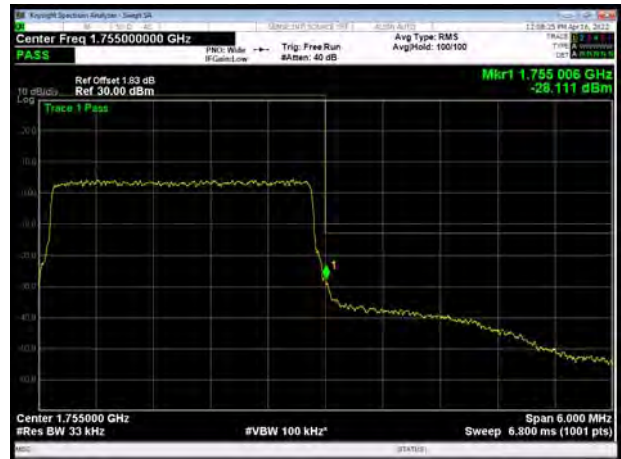

LTE Band 4 QPSK 20MHz CH-Low, 100%RB

LTE Band 4 QPSK 20MHz CH-High, 100%RB

LTE Band 4 16QAM 1.4MHz CH-Low, 1 RB

LTE Band 4 16QAM 1.4MHz CH-High, 1 RB

LTE Band 4 16QAM 1.4MHz CH-Low, 100%RB

LTE Band 4 16QAM 1.4MHz CH-High, 100%RB

LTE Band 4 16QAM 3MHz CH-Low, 1 RB

LTE Band 4 16QAM 3MHz CH-High, 1 RB

LTE Band 4 16QAM 3MHz CH-Low, 100%RB

LTE Band 4 16QAM 3MHz CH-High, 100%RB

LTE Band 4 16QAM 5MHz CH-Low, 1 RB

LTE Band 4 16QAM 5MHz CH-High, 1 RB

LTE Band 4 16QAM 5MHz CH-Low, 100%RB

LTE Band 4 16QAM 5MHz CH-High, 100%RB

LTE Band 4 16QAM 10MHz CH-Low, 1 RB

LTE Band 4 16QAM 10MHz CH-High, 1 RB

LTE Band 4 16QAM 10MHz CH-Low, 100%RB

LTE Band 4 16QAM 10MHz CH-High, 100%RB