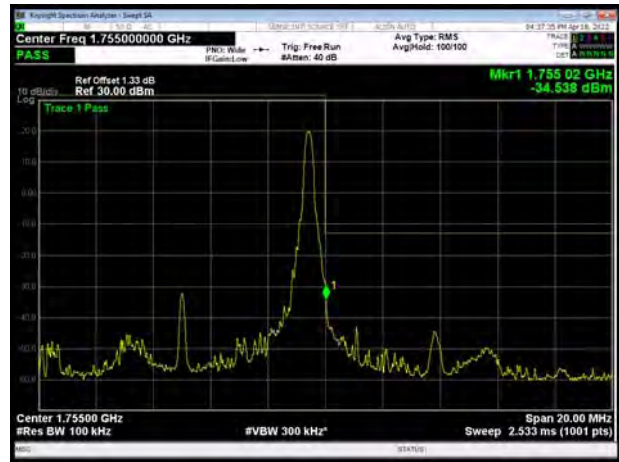

LTE Band 4 64QAM 5MHz CH-Low, 100%RB

LTE Band 4 64QAM 5MHz CH-High, 100%RB

LTE Band 4 64QAM 10MHz CH-Low, 1 RB

LTE Band 4 64QAM 10MHz CH-High, 1 RB

LTE Band 4 64QAM 10MHz CH-Low, 100%RB

LTE Band 4 64QAM 10MHz CH-High, 100%RB