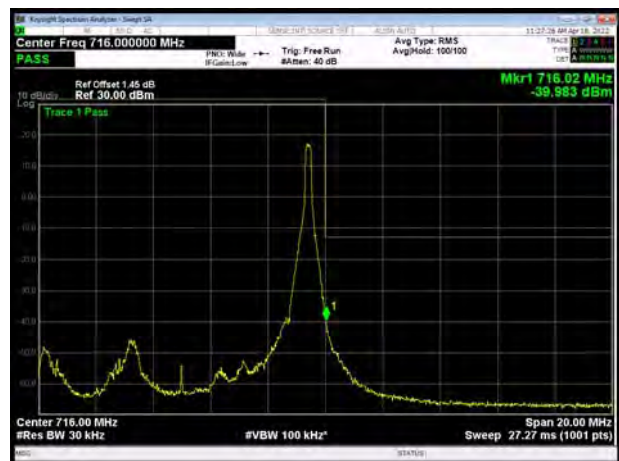

LTE Band 17 QPSK 10MHz CH-High, 100%RB

LTE Band 17 QPSK 10MHz CH-High, 1 RB