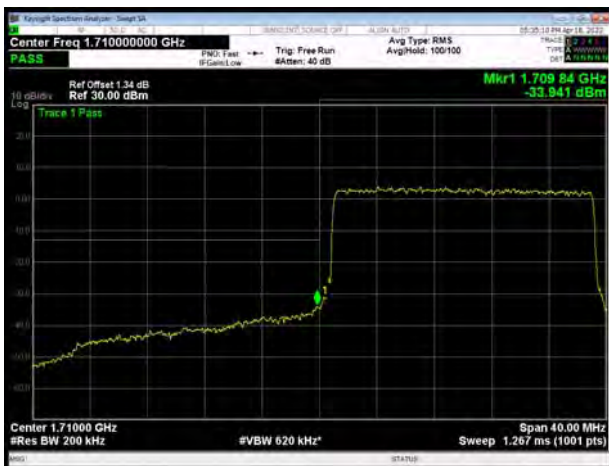

LTE Band 66 64QAM 20MHz CH-Low, 100%RB