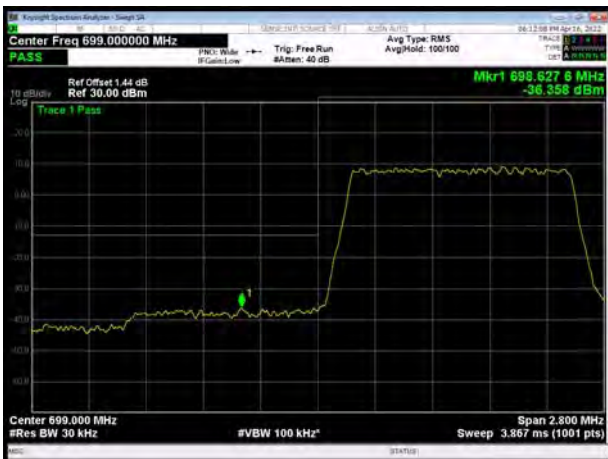

LTE Band 7 64QAM 20MHz CH-Low, 100%RB

LTE Band 7 64QAM 20MHz CH-High, 100%RB

LTE Band 12 QPSK 1.4MHz CH-Low, 1 RB

LTE Band 12 QPSK 1.4MHz CH-High, 1 RB

LTE Band 12 QPSK 1.4MHz CH-Low, 100%RB

LTE Band 12 QPSK 1.4MHz CH-High, 100%RB

LTE Band 12 QPSK 3MHz CH-Low, 1 RB

LTE Band 12 QPSK 3MHz CH-High, 1 RB

LTE Band 12 QPSK 3MHz CH-Low, 100%RB

LTE Band 12 QPSK 3MHz CH-High, 100%RB

LTE Band 12 QPSK 5MHz CH-Low, 1 RB

LTE Band 12 QPSK 5MHz CH-High, 1 RB