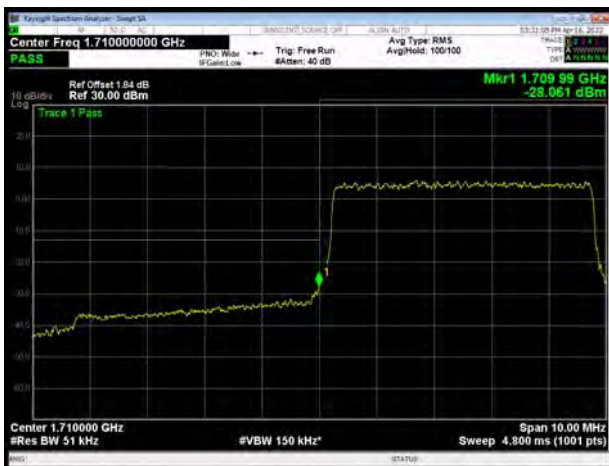

LTE Band 66 QPSK 3MHz CH-Low, 1 RB

LTE Band 66 QPSK 3MHz CH-High, 1 RB

LTE Band 66 QPSK 3MHz CH-Low, 100%RB

LTE Band 66 QPSK 3MHz CH-High, 100%RB

LTE Band 66 QPSK 5MHz CH-Low, 1 RB

LTE Band 66 QPSK 5MHz CH-High, 1 RB

LTE Band 66 QPSK 5MHz CH-Low, 100%RB

LTE Band 66 QPSK 5MHz CH-High, 100%RB

LTE Band 66 QPSK 10MHz CH-Low, 1 RB

LTE Band 66 QPSK 10MHz CH-High, 1 RB

LTE Band 66 QPSK 10MHz CH-Low, 100%RB

LTE Band 66 QPSK 10MHz CH-High, 100%RB