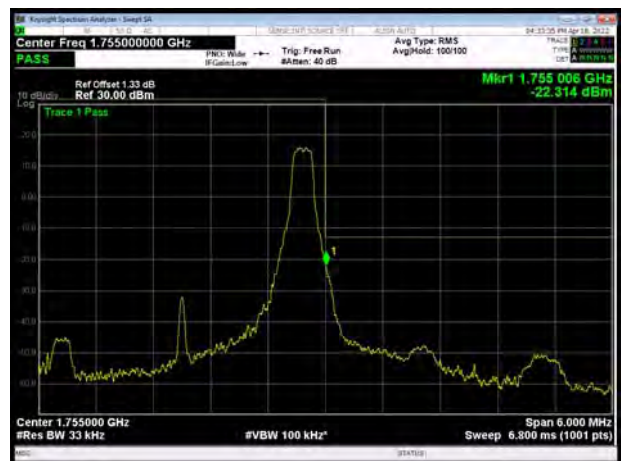

LTE Band 4 64QAM 3MHz CH-High, 100%RB

LTE Band 4 64QAM 3MHz CH-High, 1 RB