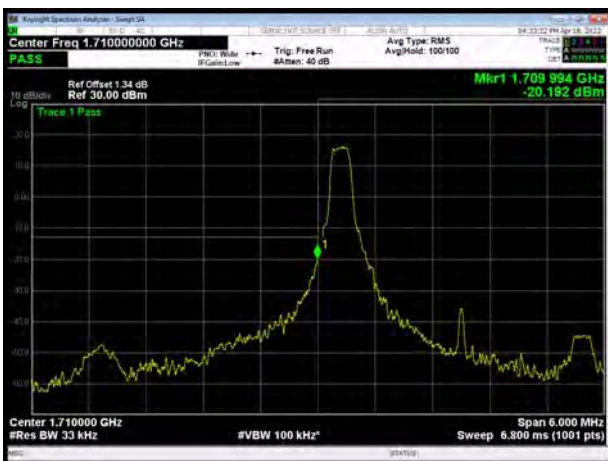

LTE Band 4 64QAM 3MHz CH-Low, 1 RB