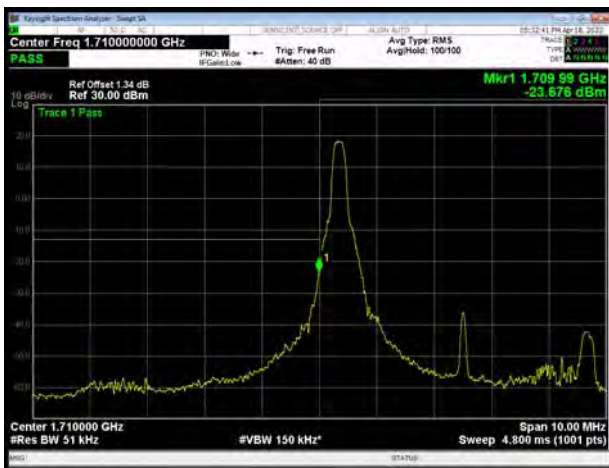

LTE Band 66 64QAM 3MHz CH-Low, 1 RB

LTE Band 66 64QAM 3MHz CH-High, 1 RB

LTE Band 66 64QAM 3MHz CH-Low, 100%RB

LTE Band 66 64QAM 3MHz CH-High, 100%RB

LTE Band 66 64QAM 5MHz CH-Low, 1 RB

LTE Band 66 64QAM 5MHz CH-High, 1 RB