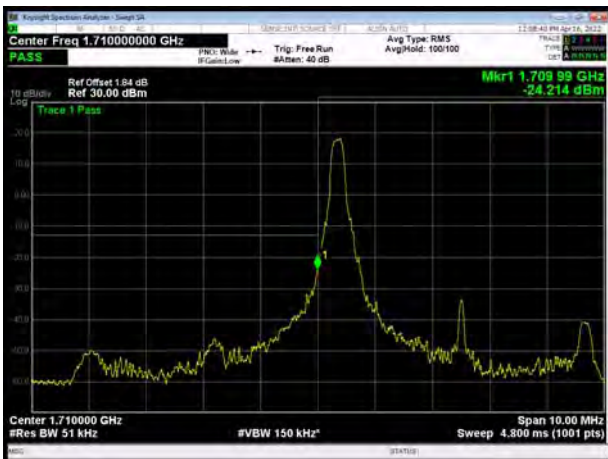

LTE Band 4 QPSK 20MHz CH-Low, 100%RB

LTE Band 4 QPSK 20MHz CH-High, 100%RB

LTE Band 4 16QAM 1.4MHz CH-Low, 1 RB

LTE Band 4 16QAM 1.4MHz CH-High, 1 RB

LTE Band 4 16QAM 1.4MHz CH-Low, 100%RB

LTE Band 4 16QAM 1.4MHz CH-High, 100%RB

LTE Band 4 16QAM 3MHz CH-Low, 1 RB

LTE Band 4 16QAM 3MHz CH-High, 1 RB

LTE Band 4 16QAM 3MHz CH-Low, 100%RB

LTE Band 4 16QAM 3MHz CH-High, 100%RB

LTE Band 4 16QAM 5MHz CH-Low, 1 RB

LTE Band 4 16QAM 5MHz CH-High, 1 RB