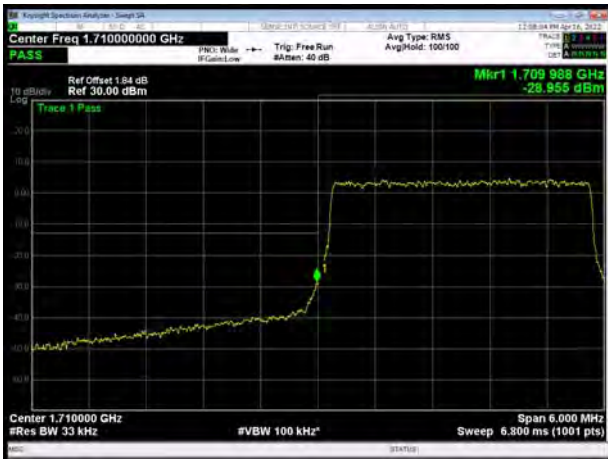

LTE Band 4 16QAM 3MHz CH-Low, 1 RB

LTE Band 4 16QAM 3MHz CH-High, 1 RB

LTE Band 4 16QAM 3MHz CH-Low, 100%RB

LTE Band 4 16QAM 3MHz CH-High, 100%RB

LTE Band 4 16QAM 5MHz CH-Low, 1 RB

LTE Band 4 16QAM 5MHz CH-High, 1 RB