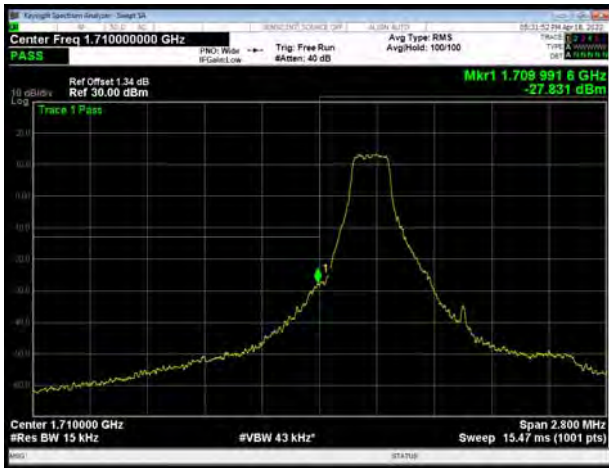

LTE Band 66 16QAM 20MHz CH-Low, 100%RB

LTE Band 66 16QAM 20MHz CH-High, 100%RB

LTE Band 66 64QAM 1.4MHz CH-Low, 1 RB

LTE Band 66 64QAM 1.4MHz CH-High, 1 RB

LTE Band 66 64QAM 1.4MHz CH-Low, 100%RB

LTE Band 66 64QAM 1.4MHz CH-High, 100%RB