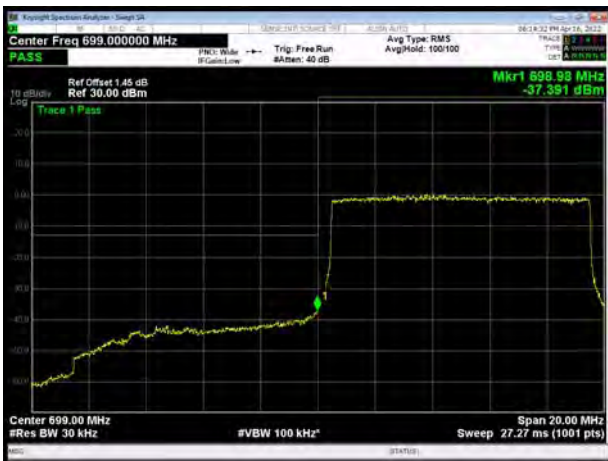

LTE Band 12 QPSK 5MHz CH-Low, 100%RB

LTE Band 12 QPSK 5MHz CH-High, 100%RB

LTE Band 12 QPSK 10MHz CH-Low, 1 RB

LTE Band 12 QPSK 10MHz CH-High, 1 RB

LTE Band 12 QPSK 10MHz CH-Low, 100%RB

LTE Band 12 QPSK 10MHz CH-High, 100%RB