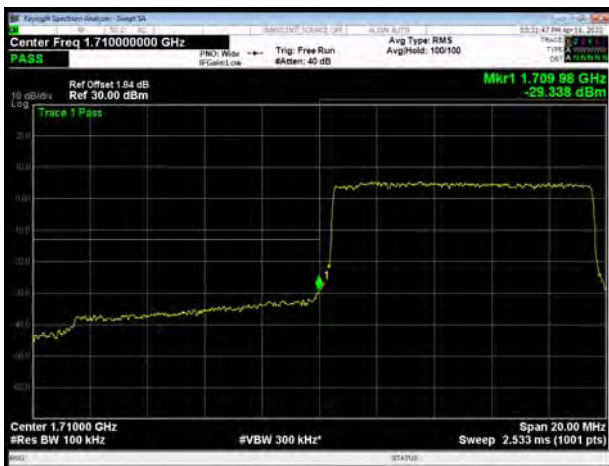

LTE Band 66 QPSK 5MHz CH-Low, 100%RB

LTE Band 66 QPSK 5MHz CH-High, 100%RB

LTE Band 66 QPSK 10MHz CH-Low, 1 RB

LTE Band 66 QPSK 10MHz CH-High, 1 RB

LTE Band 66 QPSK 10MHz CH-Low, 100%RB

LTE Band 66 QPSK 10MHz CH-High, 100%RB