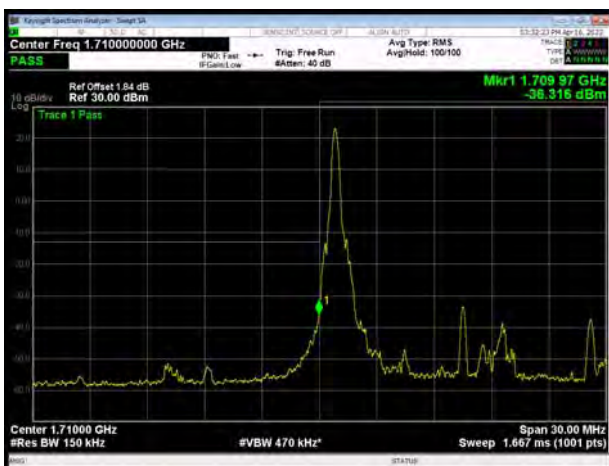

LTE Band 66 QPSK 5MHz CH-Low, 100%RB

LTE Band 66 QPSK 5MHz CH-High, 100%RB

LTE Band 66 QPSK 10MHz CH-Low, 1 RB

LTE Band 66 QPSK 10MHz CH-High, 1 RB

LTE Band 66 QPSK 10MHz CH-Low, 100%RB

LTE Band 66 QPSK 10MHz CH-High, 100%RB

LTE Band 66 QPSK 15MHz CH-Low, 1 RB

LTE Band 66 QPSK 15MHz CH-High, 1 RB

LTE Band 66 QPSK 15MHz CH-Low, 100%RB

LTE Band 66 QPSK 15MHz CH-High, 100%RB

LTE Band 66 QPSK 20MHz CH-Low, 1 RB

LTE Band 66 QPSK 20MHz CH-High, 1 RB