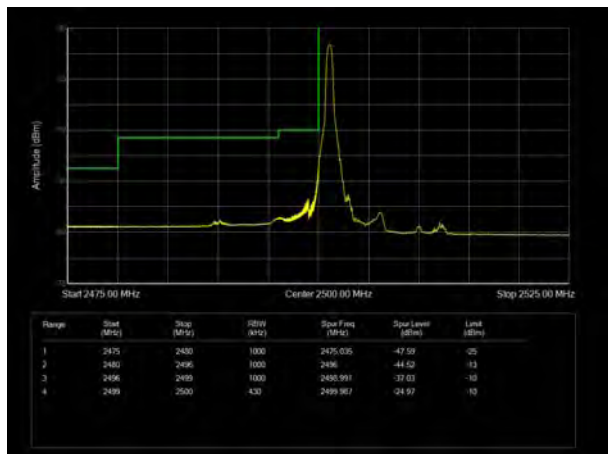

LTE Band 7 16QAM 10MHz CH-Low, 100%RB

LTE Band 7 16QAM 10MHz CH-High, 100%RB

LTE Band 7 16QAM 15MHz CH-Low, 1 RB

LTE Band 7 16QAM 15MHz CH-High, 1 RB

LTE Band 7 16QAM 15MHz CH-Low, 100%RB

LTE Band 7 16QAM 15MHz CH-High, 100%RB

LTE Band 7 16QAM 20MHz CH-Low, 1 RB

LTE Band 7 16QAM 20MHz CH-High, 1 RB

LTE Band 7 16QAM 20MHz CH-Low, 100%RB

LTE Band 7 16QAM 20MHz CH-High, 100%RB

LTE Band 7 64QAM 5MHz CH-Low, 1 RB

LTE Band 7 64QAM 5MHz CH-High, 1 RB