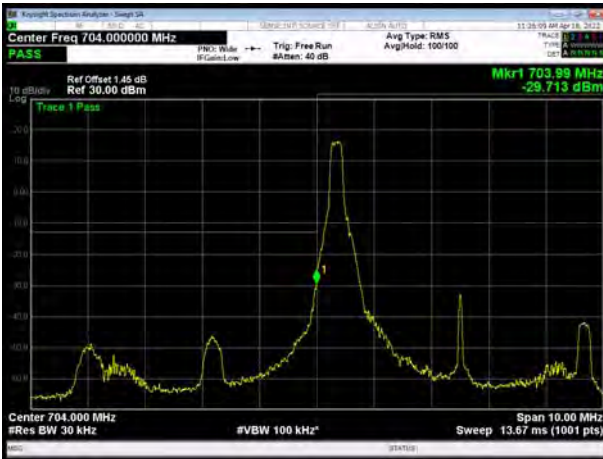

LTE Band 17 QPSK 10MHz CH-Low, 1 RB

LTE Band 17 QPSK 10MHz CH-High, 1 RB

LTE Band 17 QPSK 10MHz CH-Low, 100%RB

LTE Band 17 QPSK 10MHz CH-High, 100%RB

LTE Band 17 16QAM 5MHz CH-Low, 1 RB

LTE Band 17 16QAM 5MHz CH-High, 1 RB