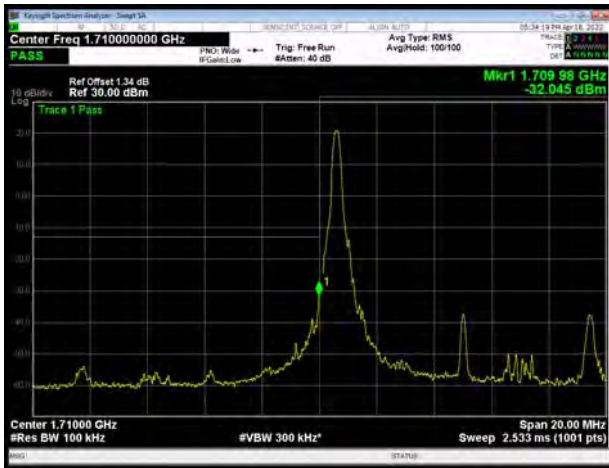

LTE Band 66 64QAM 5MHz CH-Low, 100%RB

LTE Band 66 64QAM 5MHz CH-High, 100%RB

LTE Band 66 64QAM 10MHz CH-Low, 1 RB

LTE Band 66 64QAM 10MHz CH-High, 1 RB

LTE Band 66 64QAM 10MHz CH-Low, 100%RB

LTE Band 66 64QAM 10MHz CH-High, 100%RB