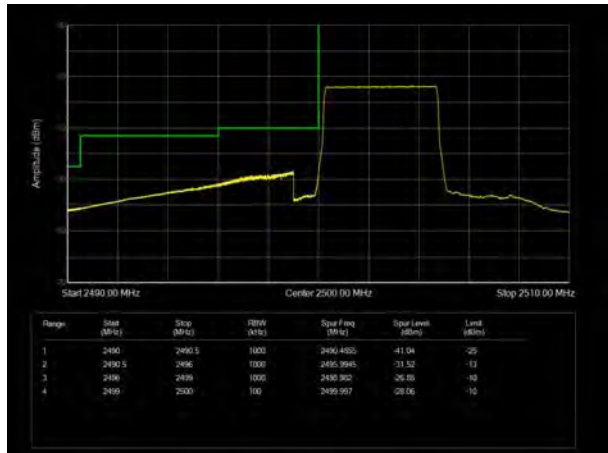

LTE Band 7 QPSK 15MHz CH-Low, 100%RB

LTE Band 7 QPSK 15MHz CH-High, 100%RB

LTE Band 7 QPSK 20MHz CH-Low, 1 RB

LTE Band 7 QPSK 20MHz CH-High, 1 RB

LTE Band 7 QPSK 20MHz CH-Low, 100%RB

LTE Band 7 QPSK 20MHz CH-High, 100%RB

LTE Band 7 16QAM 5MHz CH-Low, 1 RB

LTE Band 7 16QAM 5MHz CH-High, 1 RB

LTE Band 7 16QAM 5MHz CH-Low, 100%RB

LTE Band 7 16QAM 5MHz CH-High, 100%RB

LTE Band 7 16QAM 10MHz CH-Low, 1 RB

LTE Band 7 16QAM 10MHz CH-High, 1 RB

LTE Band 7 16QAM 10MHz CH-Low, 100%RB

LTE Band 7 16QAM 10MHz CH-High, 100%RB

LTE Band 7 16QAM 15MHz CH-Low, 1 RB

LTE Band 7 16QAM 15MHz CH-High, 1 RB

LTE Band 7 16QAM 15MHz CH-Low, 100%RB

LTE Band 7 16QAM 15MHz CH-High, 100%RB