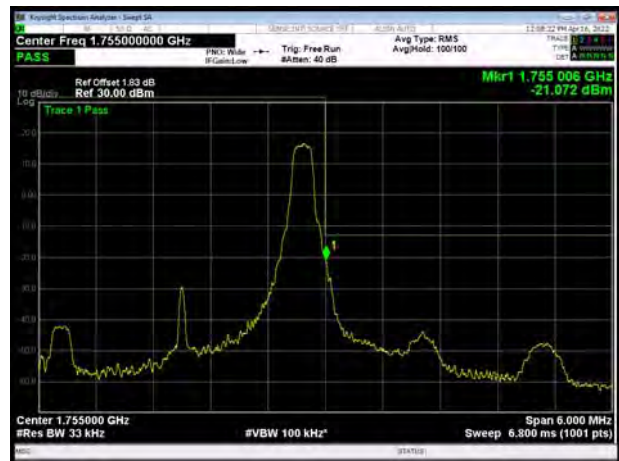

LTE Band 4 16QAM 3MHz CH-High, 100%RB

LTE Band 4 16QAM 3MHz CH-High, 1 RB