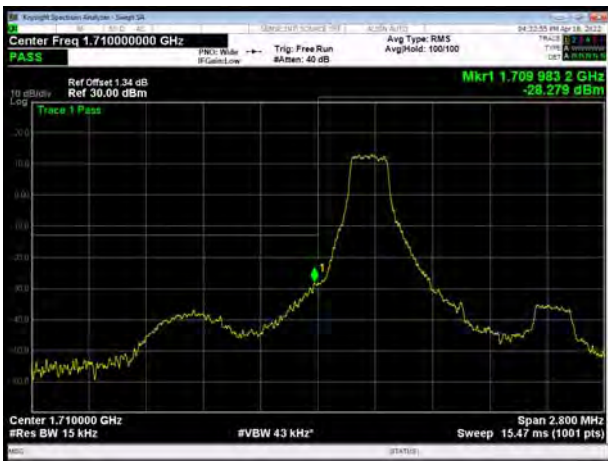

LTE Band 4 16QAM 20MHz CH-Low, 100%RB

LTE Band 4 16QAM 20MHz CH-High, 100%RB

LTE Band 4 64QAM 1.4MHz CH-Low, 1 RB

LTE Band 4 64QAM 1.4MHz CH-High, 1 RB

LTE Band 4 64QAM 1.4MHz CH-Low, 100%RB

LTE Band 4 64QAM 1.4MHz CH-High, 100%RB