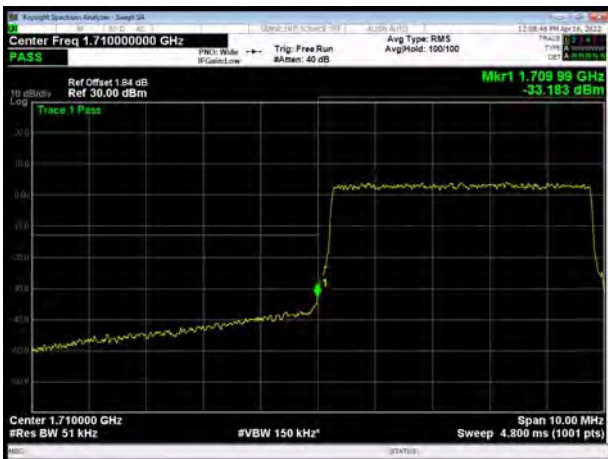

LTE Band 4 16QAM 5MHz CH-Low, 100%RB