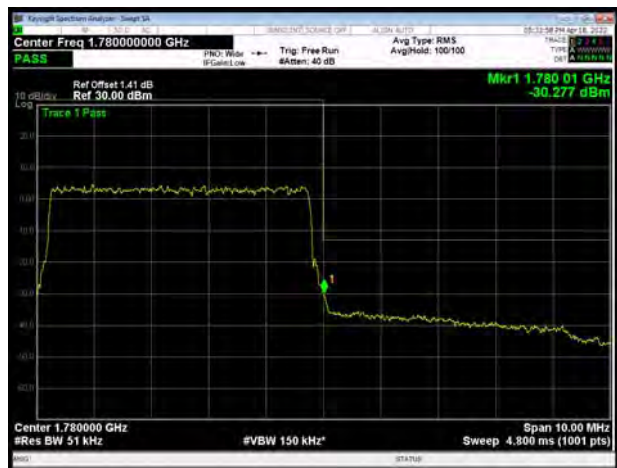

LTE Band 66 64QAM 10MHz CH-High, 1 RB

LTE Band 66 64QAM 5MHz CH-High, 100%RB