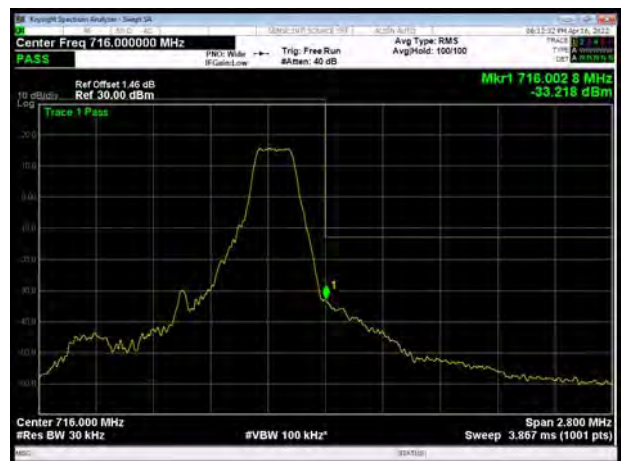

LTE Band 12 16QAM 1.4MHz CH-High, 100%RB

LTE Band 12 16QAM 1.4MHz CH-High, 1 RB