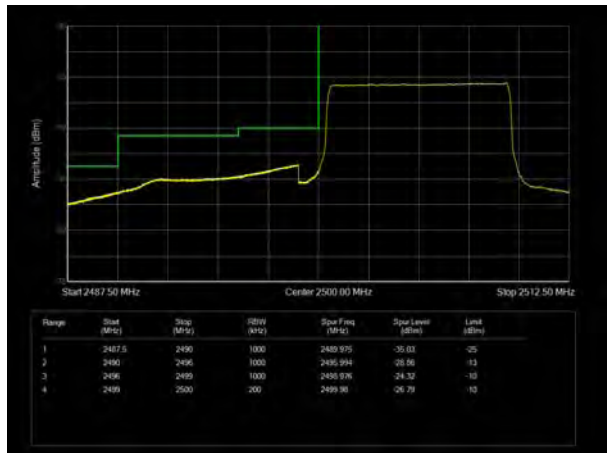

LTE Band 4 64QAM 20MHz CH-Low, 100%RB

LTE Band 4 64QAM 20MHz CH-High, 100%RB

LTE Band 7 QPSK 5MHz CH-Low, 1 RB

LTE Band 7 QPSK 5MHz CH-High, 1 RB

LTE Band 7 QPSK 5MHz CH-Low, 100%RB

LTE Band 7 QPSK 5MHz CH-High, 100%RB

LTE Band 7 QPSK 10MHz CH-Low, 1 RB

LTE Band 7 QPSK 10MHz CH-High, 1 RB

LTE Band 7 QPSK 10MHz CH-Low, 100%RB

LTE Band 7 QPSK 10MHz CH-High, 100%RB

LTE Band 7 QPSK 15MHz CH-Low, 1 RB

LTE Band 7 QPSK 15MHz CH-High, 1 RB

LTE Band 7 QPSK 15MHz CH-Low, 100%RB

LTE Band 7 QPSK 15MHz CH-High, 100%RB

LTE Band 7 QPSK 20MHz CH-Low, 1 RB

LTE Band 7 QPSK 20MHz CH-High, 1 RB

LTE Band 7 QPSK 20MHz CH-Low, 100%RB

LTE Band 7 QPSK 20MHz CH-High, 100%RB