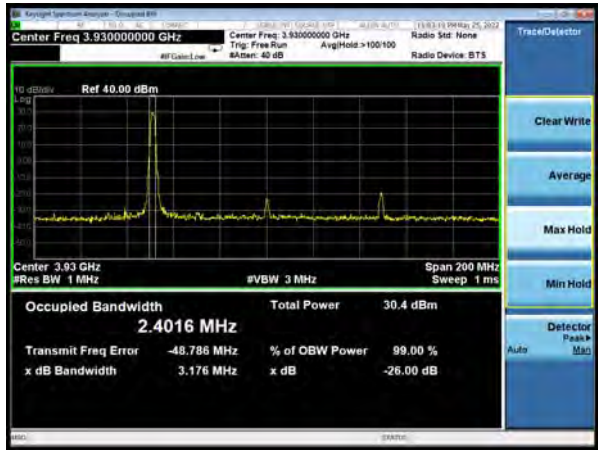

6.3 Band Edge Compliance

All the test traces in the plots shows the test results clearly.

LTE Band 4 QPSK 1.4MHz CH-Low, 1 RB

LTE Band 4 QPSK 1.4MHz CH-High, 1 RB

LTE Band 4 QPSK 1.4MHz CH-Low, 100%RB

LTE Band 4 QPSK 1.4MHz CH-High, 100%RB