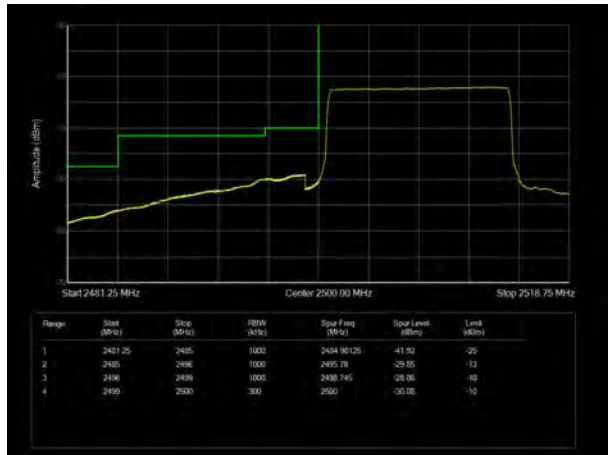

LTE Band 7 64QAM 5MHz CH-Low, 100%RB

LTE Band 7 64QAM 5MHz CH-High, 100%RB

LTE Band 7 64QAM 10MHz CH-Low, 1 RB

LTE Band 7 64QAM 10MHz CH-High, 1 RB

LTE Band 7 64QAM 10MHz CH-Low, 100%RB

LTE Band 7 64QAM 10MHz CH-High, 100%RB

LTE Band 7 64QAM 15MHz CH-Low, 1 RB

LTE Band 7 64QAM 15MHz CH-High, 1 RB

LTE Band 7 64QAM 15MHz CH-Low, 100%RB

LTE Band 7 64QAM 15MHz CH-High, 100%RB

LTE Band 7 64QAM 20MHz CH-Low, 1 RB

LTE Band 7 64QAM 20MHz CH-High, 1 RB

LTE Band 7 64QAM 20MHz CH-Low, 100%RB

LTE Band 7 64QAM 20MHz CH-High, 100%RB

LTE Band 12 QPSK 1.4MHz CH-Low, 1 RB

LTE Band 12 QPSK 1.4MHz CH-High, 1 RB

LTE Band 12 QPSK 1.4MHz CH-Low, 100%RB

LTE Band 12 QPSK 1.4MHz CH-High, 100%RB