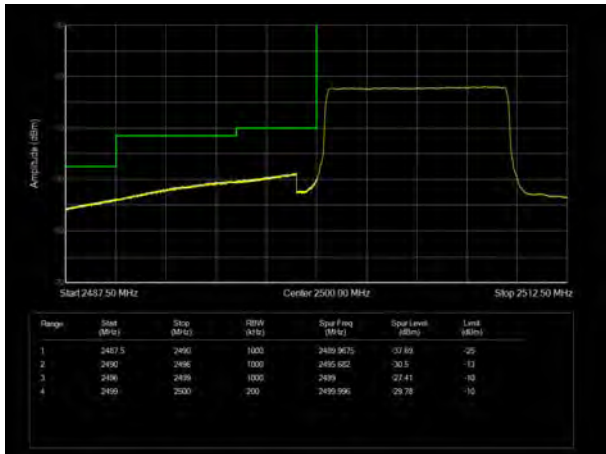

LTE Band 7 64QAM 5MHz CH-Low, 100%RB

LTE Band 7 64QAM 5MHz CH-High, 100%RB

LTE Band 7 64QAM 10MHz CH-Low, 1 RB

LTE Band 7 64QAM 10MHz CH-High, 1 RB

LTE Band 7 64QAM 10MHz CH-Low, 100%RB

LTE Band 7 64QAM 10MHz CH-High, 100%RB