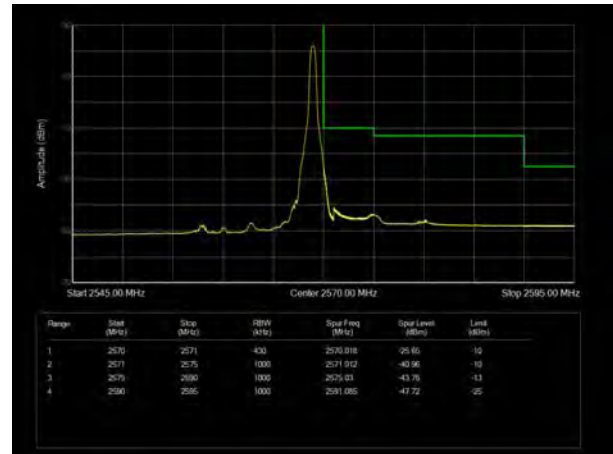

LTE Band 7 64QAM 15MHz CH-Low, 1 RB

LTE Band 7 64QAM 15MHz CH-High, 1 RB

LTE Band 7 64QAM 15MHz CH-Low, 100%RB

LTE Band 7 64QAM 15MHz CH-High, 100%RB

LTE Band 7 64QAM 20MHz CH-Low, 1 RB

LTE Band 7 64QAM 20MHz CH-High, 1 RB

LTE Band 7 64QAM 20MHz CH-Low, 100%RB

LTE Band 7 64QAM 20MHz CH-High, 100%RB

LTE Band 12 QPSK 1.4MHz CH-Low, 1 RB

LTE Band 12 QPSK 1.4MHz CH-High, 1 RB

LTE Band 12 QPSK 1.4MHz CH-Low, 100%RB

LTE Band 12 QPSK 1.4MHz CH-High, 100%RB