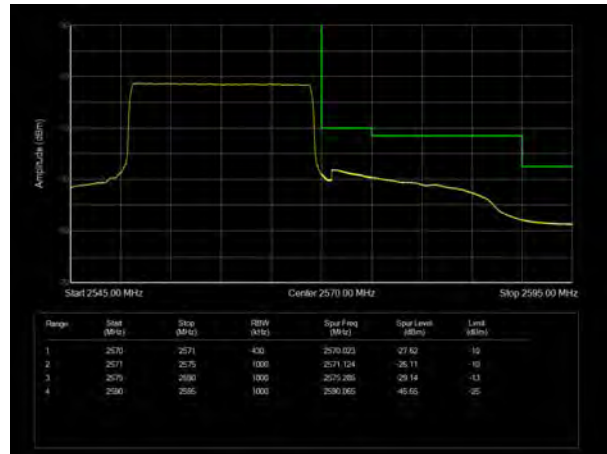

LTE Band 7 QPSK 10MHz CH-Low, 1 RB

LTE Band 7 QPSK 10MHz CH-High, 1 RB

LTE Band 7 QPSK 10MHz CH-Low, 100%RB

LTE Band 7 QPSK 10MHz CH-High, 100%RB

LTE Band 7 QPSK 15MHz CH-Low, 1 RB

LTE Band 7 QPSK 15MHz CH-High, 1 RB

LTE Band 7 QPSK 15MHz CH-Low, 100%RB

LTE Band 7 QPSK 15MHz CH-High, 100%RB

LTE Band 7 QPSK 20MHz CH-Low, 1 RB

LTE Band 7 QPSK 20MHz CH-High, 1 RB

LTE Band 7 QPSK 20MHz CH-Low, 100%RB

LTE Band 7 QPSK 20MHz CH-High, 100%RB

LTE Band 7 16QAM 5MHz CH-Low, 1 RB

LTE Band 7 16QAM 5MHz CH-High, 1 RB

LTE Band 7 16QAM 5MHz CH-Low, 100%RB

LTE Band 7 16QAM 5MHz CH-High, 100%RB

LTE Band 7 16QAM 10MHz CH-Low, 1 RB

LTE Band 7 16QAM 10MHz CH-High, 1 RB