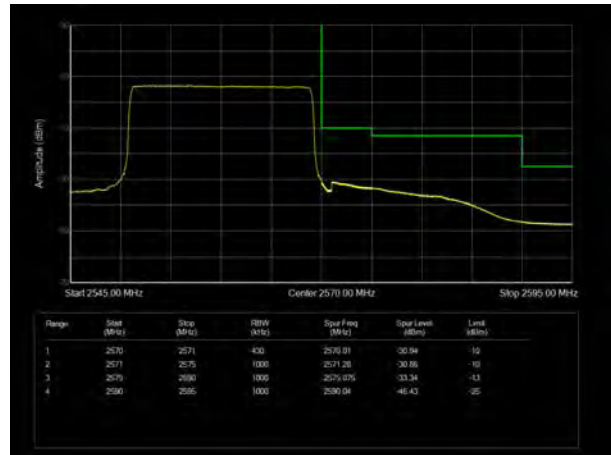

LTE Band 7 16QAM 20MHz CH-Low, 1 RB

LTE Band 7 16QAM 20MHz CH-High, 1 RB

LTE Band 7 16QAM 20MHz CH-Low, 100%RB

LTE Band 7 16QAM 20MHz CH-High, 100%RB

LTE Band 7 64QAM 5MHz CH-Low, 1 RB

LTE Band 7 64QAM 5MHz CH-High, 1 RB

LTE Band 7 64QAM 5MHz CH-Low, 100%RB

LTE Band 7 64QAM 5MHz CH-High, 100%RB

LTE Band 7 64QAM 10MHz CH-Low, 1 RB

LTE Band 7 64QAM 10MHz CH-High, 1 RB

LTE Band 7 64QAM 10MHz CH-Low, 100%RB

LTE Band 7 64QAM 10MHz CH-High, 100%RB