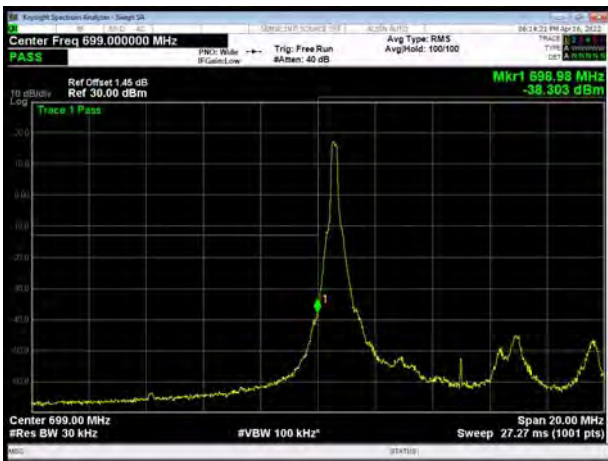

LTE Band 12 QPSK 5MHz CH-Low, 100%RB

LTE Band 12 QPSK 5MHz CH-High, 100%RB

LTE Band 12 QPSK 10MHz CH-Low, 1 RB

LTE Band 12 QPSK 10MHz CH-High, 1 RB

LTE Band 12 QPSK 10MHz CH-Low, 100%RB

LTE Band 12 QPSK 10MHz CH-High, 100%RB