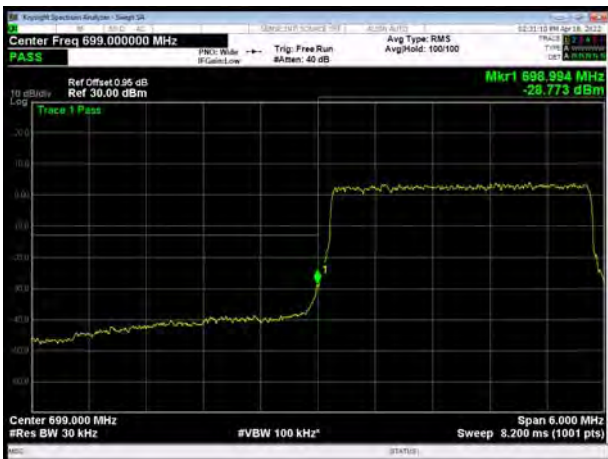

LTE Band 12 64QAM 1.4MHz CH-Low, 100%RB

LTE Band 12 64QAM 1.4MHz CH-High, 100%RB

LTE Band 12 64QAM 3MHz CH-Low, 1 RB

LTE Band 12 64QAM 3MHz CH-High, 1 RB

LTE Band 12 64QAM 3MHz CH-Low, 100%RB

LTE Band 12 64QAM 3MHz CH-High, 100%RB