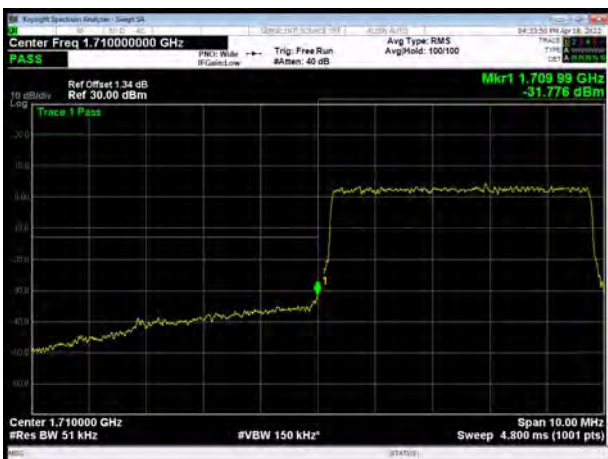

LTE Band 4 64QAM 3MHz CH-Low, 1 RB

LTE Band 4 64QAM 3MHz CH-High, 1 RB

LTE Band 4 64QAM 3MHz CH-Low, 100%RB

LTE Band 4 64QAM 3MHz CH-High, 100%RB

LTE Band 4 64QAM 5MHz CH-Low, 1 RB

LTE Band 4 64QAM 5MHz CH-High, 1 RB

LTE Band 4 64QAM 5MHz CH-Low, 100%RB

LTE Band 4 64QAM 5MHz CH-High, 100%RB

LTE Band 4 64QAM 10MHz CH-Low, 1 RB

LTE Band 4 64QAM 10MHz CH-High, 1 RB

LTE Band 4 64QAM 10MHz CH-Low, 100%RB

LTE Band 4 64QAM 10MHz CH-High, 100%RB