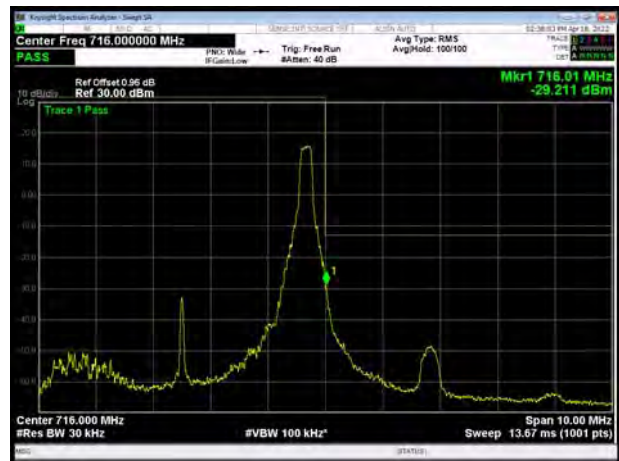

LTE Band 17 64QAM 5MHz CH-High, 100%RB

LTE Band 17 64QAM 5MHz CH-High, 1 RB