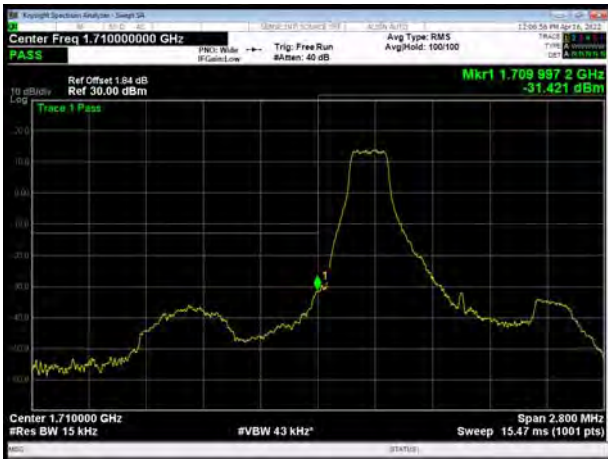

6.3 Band Edge Compliance

All the test traces in the plots shows the test results clearly.

LTE Band 4 QPSK 1.4MHz CH-Low, 1 RB

LTE Band 4 QPSK 1.4MHz CH-High, 1 RB

LTE Band 4 QPSK 1.4MHz CH-Low, 100%RB

LTE Band 4 QPSK 1.4MHz CH-High, 100%RB