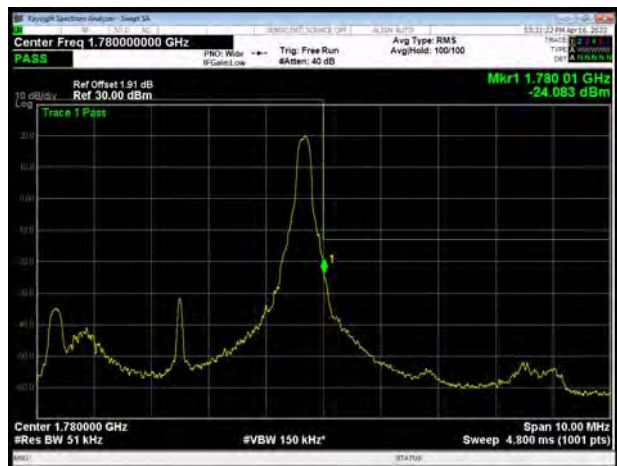

LTE Band 66 QPSK 3MHz CH-Low, 1 RB

LTE Band 66 QPSK 3MHz CH-High, 1 RB

LTE Band 66 QPSK 3MHz CH-Low, 100%RB

LTE Band 66 QPSK 3MHz CH-High, 100%RB

LTE Band 66 QPSK 5MHz CH-Low, 1 RB

LTE Band 66 QPSK 5MHz CH-High, 1 RB

LTE Band 66 QPSK 5MHz CH-Low, 100%RB

LTE Band 66 QPSK 5MHz CH-High, 100%RB

LTE Band 66 QPSK 10MHz CH-Low, 1 RB

LTE Band 66 QPSK 10MHz CH-High, 1 RB

LTE Band 66 QPSK 10MHz CH-Low, 100%RB

LTE Band 66 QPSK 10MHz CH-High, 100%RB