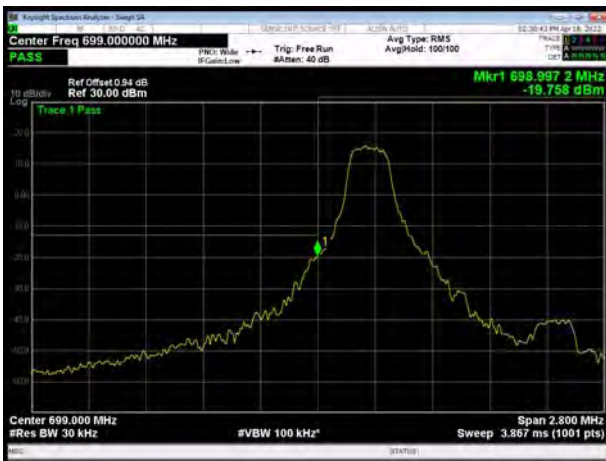

LTE Band 12 16QAM 10MHz CH-Low, 1 RB

LTE Band 12 16QAM 10MHz CH-High, 1 RB

LTE Band 12 16QAM 10MHz CH-Low, 100%RB

LTE Band 12 16QAM 10MHz CH-High, 100%RB

LTE Band 12 64QAM 1.4MHz CH-Low, 1 RB

LTE Band 12 64QAM 1.4MHz CH-High, 1 RB