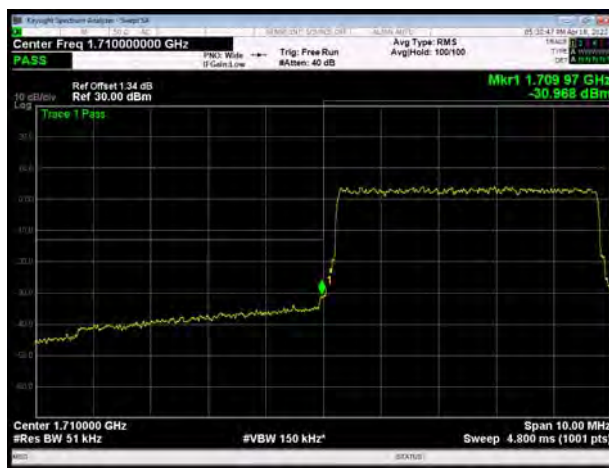

LTE Band 66 64QAM 5MHz CH-Low, 100%RB