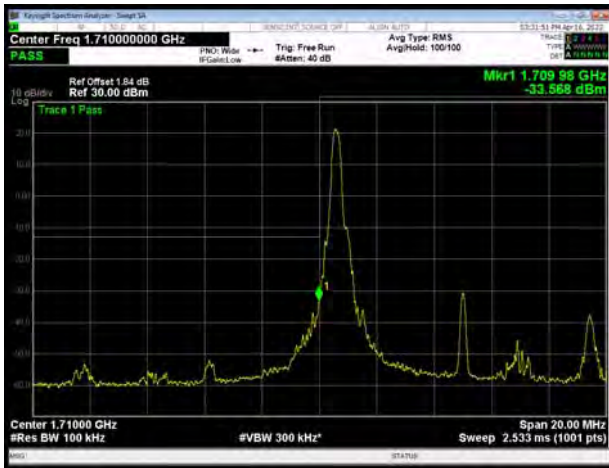

LTE Band 66 16QAM 5MHz CH-Low, 100%RB

LTE Band 66 16QAM 5MHz CH-High, 100%RB

LTE Band 66 16QAM 10MHz CH-Low, 1 RB

LTE Band 66 16QAM 10MHz CH-High, 1 RB

LTE Band 66 16QAM 10MHz CH-Low, 100%RB

LTE Band 66 16QAM 10MHz CH-High, 100%RB