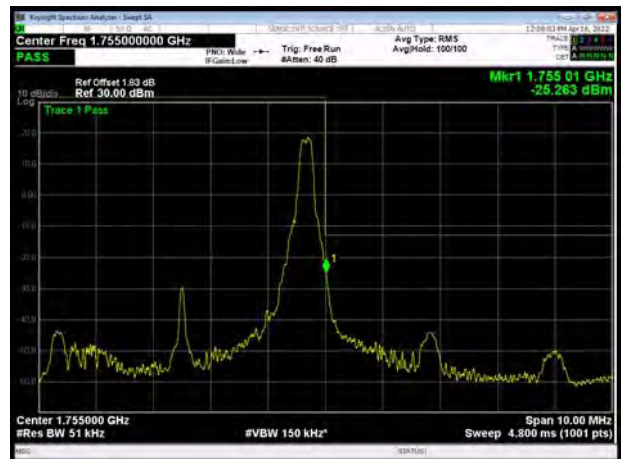

LTE Band 4 QPSK 20MHz CH-Low, 100%RB

LTE Band 4 QPSK 20MHz CH-High, 100%RB

LTE Band 4 16QAM 1.4MHz CH-Low, 1 RB

LTE Band 4 16QAM 1.4MHz CH-High, 1 RB

LTE Band 4 16QAM 1.4MHz CH-Low, 100%RB

LTE Band 4 16QAM 1.4MHz CH-High, 100%RB

LTE Band 4 16QAM 3MHz CH-Low, 1 RB

LTE Band 4 16QAM 3MHz CH-High, 1 RB

LTE Band 4 16QAM 3MHz CH-Low, 100%RB

LTE Band 4 16QAM 3MHz CH-High, 100%RB

LTE Band 4 16QAM 5MHz CH-Low, 1 RB

LTE Band 4 16QAM 5MHz CH-High, 1 RB