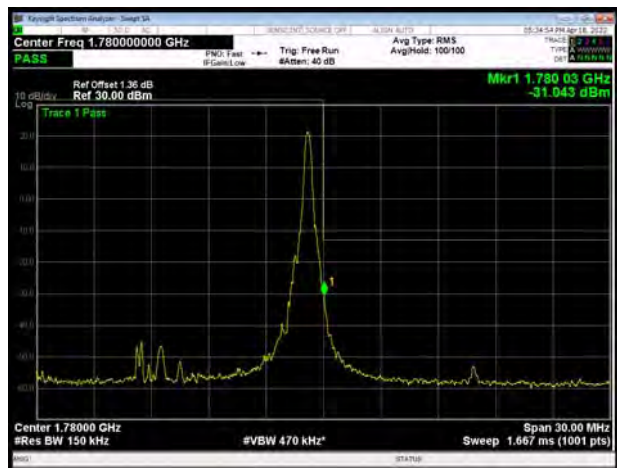

LTE Band 66 64QAM 15MHz CH-High, 100%RB

LTE Band 66 64QAM 15MHz CH-High, 1 RB