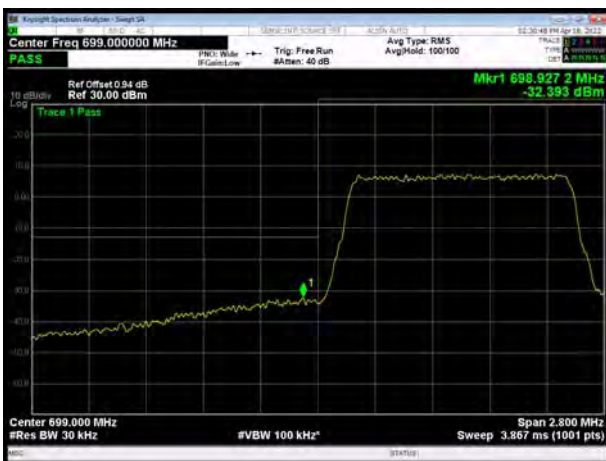

LTE Band 12 64QAM 1.4MHz CH-Low, 100%RB