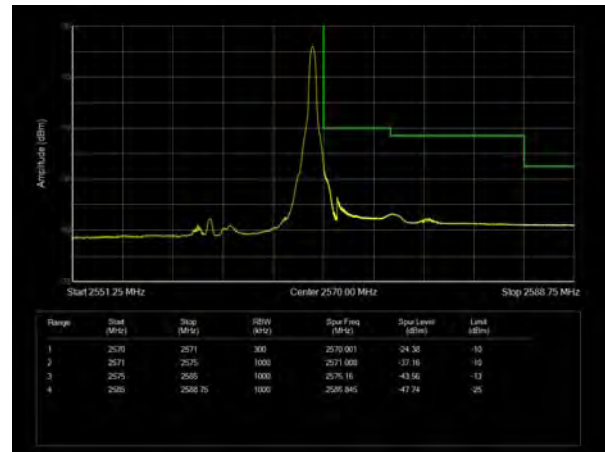

LTE Band 7 64QAM 15MHz CH-High, 100%RB

LTE Band 7 64QAM 15MHz CH-High, 1 RB