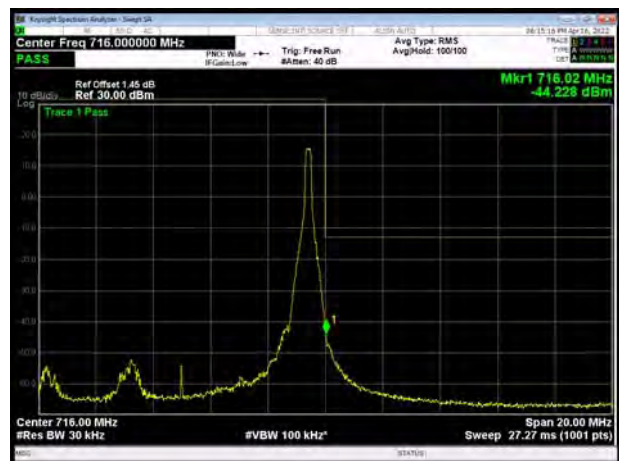

LTE Band 12 16QAM 10MHz CH-High, 100%RB

LTE Band 12 16QAM 10MHz CH-High, 1 RB