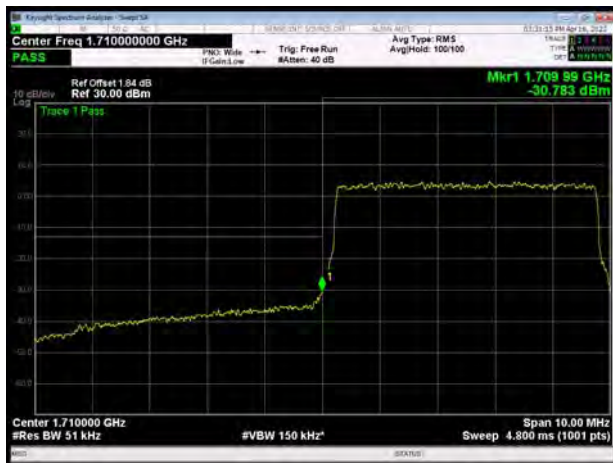

LTE Band 66 16QAM 5MHz CH-Low, 100%RB