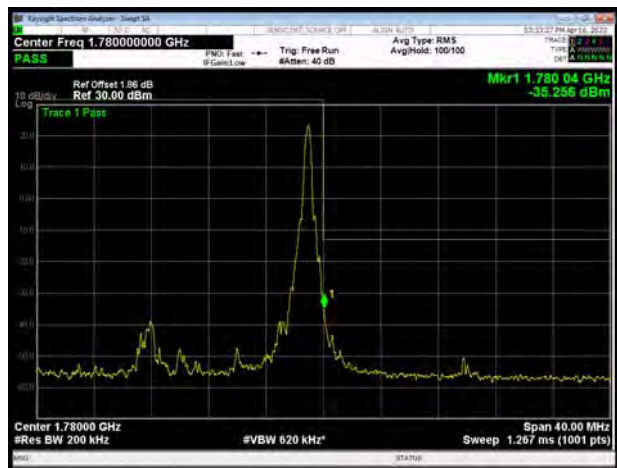

LTE Band 66 QPSK 5MHz CH-Low, 100%RB

LTE Band 66 QPSK 5MHz CH-High, 100%RB

LTE Band 66 QPSK 10MHz CH-Low, 1 RB

LTE Band 66 QPSK 10MHz CH-High, 1 RB

LTE Band 66 QPSK 10MHz CH-Low, 100%RB

LTE Band 66 QPSK 10MHz CH-High, 100%RB

LTE Band 66 QPSK 15MHz CH-Low, 1 RB

LTE Band 66 QPSK 15MHz CH-High, 1 RB

LTE Band 66 QPSK 15MHz CH-Low, 100%RB

LTE Band 66 QPSK 15MHz CH-High, 100%RB

LTE Band 66 QPSK 20MHz CH-Low, 1 RB

LTE Band 66 QPSK 20MHz CH-High, 1 RB

LTE Band 66 QPSK 20MHz CH-Low, 100%RB

LTE Band 66 QPSK 20MHz CH-High, 100%RB

LTE Band 66 16QAM 1.4MHz CH-Low, 1 RB

LTE Band 66 16QAM 1.4MHz CH-High, 1 RB

LTE Band 66 16QAM 1.4MHz CH-Low, 100%RB

LTE Band 66 16QAM 1.4MHz CH-High, 100%RB