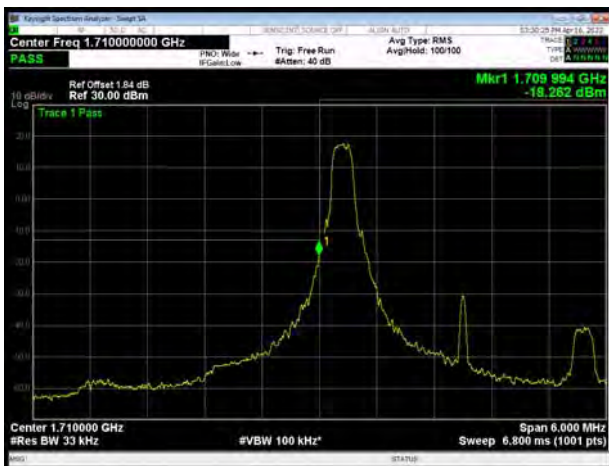

LTE Band 66 16QAM 3MHz CH-Low, 1 RB