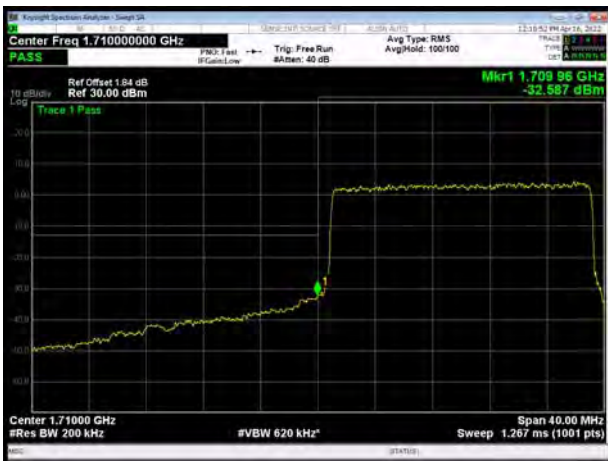

LTE Band 4 16QAM 15MHz CH-Low, 1 RB

LTE Band 4 16QAM 15MHz CH-High, 1 RB

LTE Band 4 16QAM 15MHz CH-Low, 100%RB

LTE Band 4 16QAM 15MHz CH-High, 100%RB

LTE Band 4 16QAM 20MHz CH-Low, 1 RB

LTE Band 4 16QAM 20MHz CH-High, 1 RB

LTE Band 4 16QAM 20MHz CH-Low, 100%RB

LTE Band 4 16QAM 20MHz CH-High, 100%RB

LTE Band 4 64QAM 1.4MHz CH-Low, 1 RB

LTE Band 4 64QAM 1.4MHz CH-High, 1 RB

LTE Band 4 64QAM 1.4MHz CH-Low, 100%RB

LTE Band 4 64QAM 1.4MHz CH-High, 100%RB