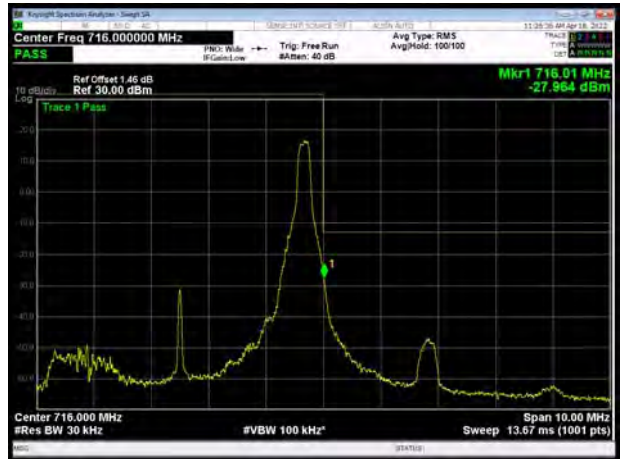

LTE Band 17 QPSK 10MHz CH-Low, 1 RB

LTE Band 17 QPSK 10MHz CH-High, 1 RB

LTE Band 17 QPSK 10MHz CH-Low, 100%RB

LTE Band 17 QPSK 10MHz CH-High, 100%RB

LTE Band 17 16QAM 5MHz CH-Low, 1 RB

LTE Band 17 16QAM 5MHz CH-High, 1 RB