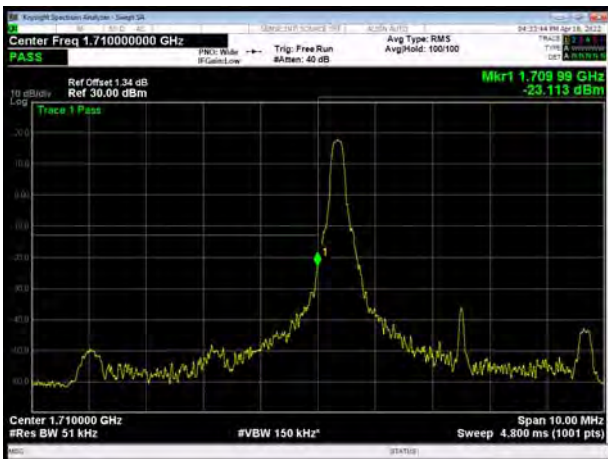

LTE Band 4 64QAM 3MHz CH-Low, 1 RB

LTE Band 4 64QAM 3MHz CH-High, 1 RB

LTE Band 4 64QAM 3MHz CH-Low, 100%RB

LTE Band 4 64QAM 3MHz CH-High, 100%RB

LTE Band 4 64QAM 5MHz CH-Low, 1 RB

LTE Band 4 64QAM 5MHz CH-High, 1 RB