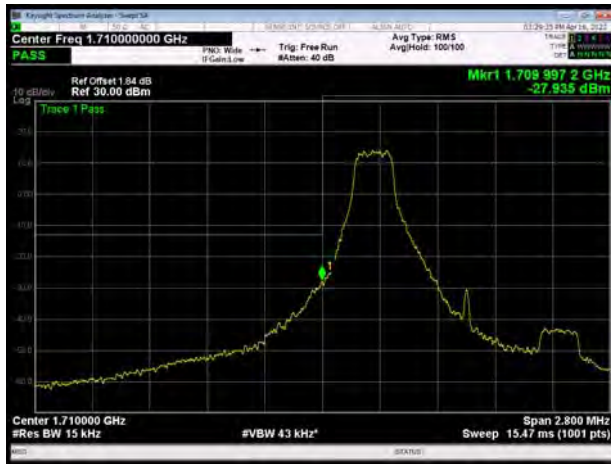

LTE Band 66 QPSK 15MHz CH-Low, 1 RB

LTE Band 66 QPSK 15MHz CH-High, 1 RB

LTE Band 66 QPSK 15MHz CH-Low, 100%RB

LTE Band 66 QPSK 15MHz CH-High, 100%RB

LTE Band 66 QPSK 20MHz CH-Low, 1 RB

LTE Band 66 QPSK 20MHz CH-High, 1 RB

LTE Band 66 QPSK 20MHz CH-Low, 100%RB

LTE Band 66 QPSK 20MHz CH-High, 100%RB

LTE Band 66 16QAM 1.4MHz CH-Low, 1 RB

LTE Band 66 16QAM 1.4MHz CH-High, 1 RB

LTE Band 66 16QAM 1.4MHz CH-Low, 100%RB

LTE Band 66 16QAM 1.4MHz CH-High, 100%RB