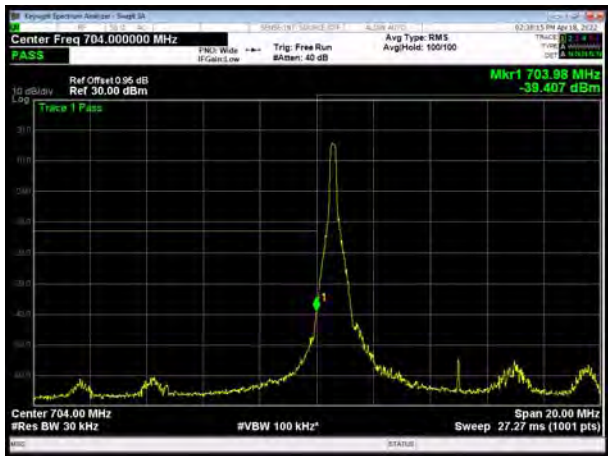

LTE Band 17 64QAM 5MHz CH-Low, 1 RB

LTE Band 17 64QAM 5MHz CH-High, 1 RB

LTE Band 17 64QAM 5MHz CH-Low, 100%RB

LTE Band 17 64QAM 5MHz CH-High, 100%RB

LTE Band 17 64QAM 10MHz CH-Low, 1 RB

LTE Band 17 64QAM 10MHz CH-High, 1 RB