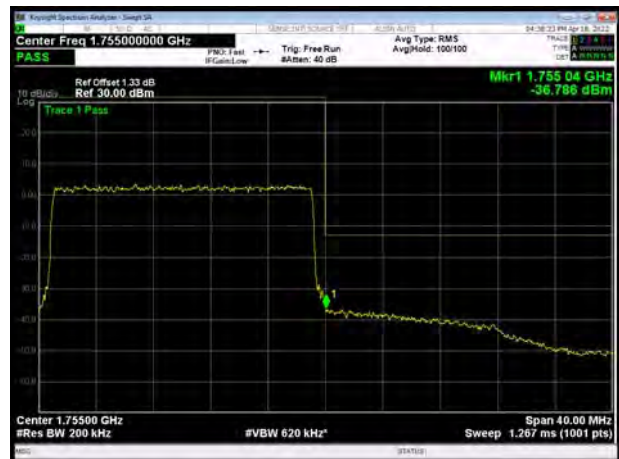

LTE Band 7 QPSK 5MHz CH-High, 1 RB

LTE Band 4 64QAM 20MHz CH-High, 100%RB