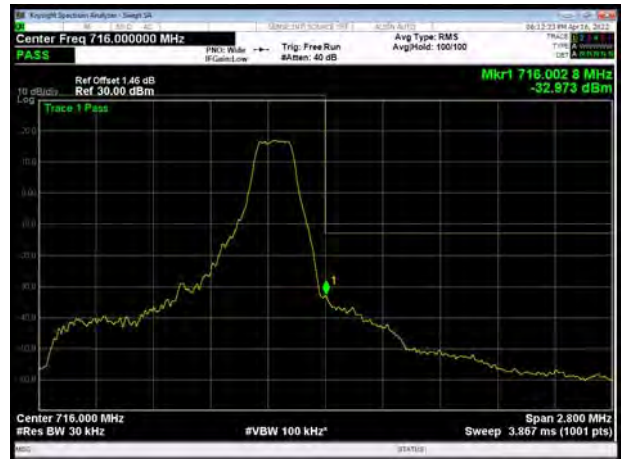

LTE Band 7 64QAM 20MHz CH-Low, 100%RB

LTE Band 7 64QAM 20MHz CH-High, 100%RB

LTE Band 12 QPSK 1.4MHz CH-Low, 1 RB

LTE Band 12 QPSK 1.4MHz CH-High, 1 RB

LTE Band 12 QPSK 1.4MHz CH-Low, 100%RB

LTE Band 12 QPSK 1.4MHz CH-High, 100%RB

LTE Band 12 QPSK 3MHz CH-Low, 1 RB

LTE Band 12 QPSK 3MHz CH-High, 1 RB

LTE Band 12 QPSK 3MHz CH-Low, 100%RB

LTE Band 12 QPSK 3MHz CH-High, 100%RB

LTE Band 12 QPSK 5MHz CH-Low, 1 RB

LTE Band 12 QPSK 5MHz CH-High, 1 RB