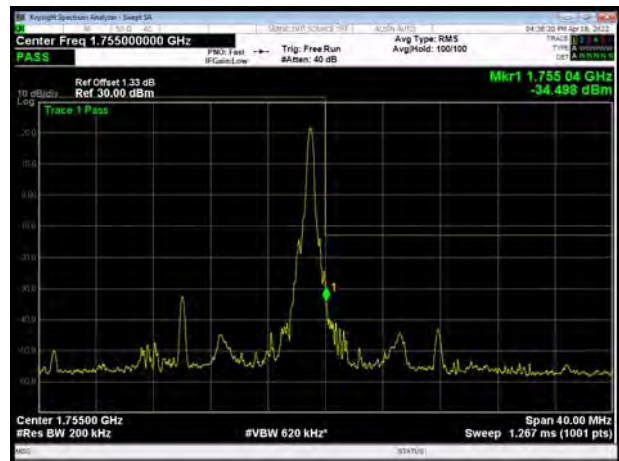

LTE Band 4 64QAM 15MHz CH-Low, 1 RB

LTE Band 4 64QAM 15MHz CH-High, 1 RB

LTE Band 4 64QAM 15MHz CH-Low, 100%RB

LTE Band 4 64QAM 15MHz CH-High, 100%RB

LTE Band 4 64QAM 20MHz CH-Low, 1 RB

LTE Band 4 64QAM 20MHz CH-High, 1 RB