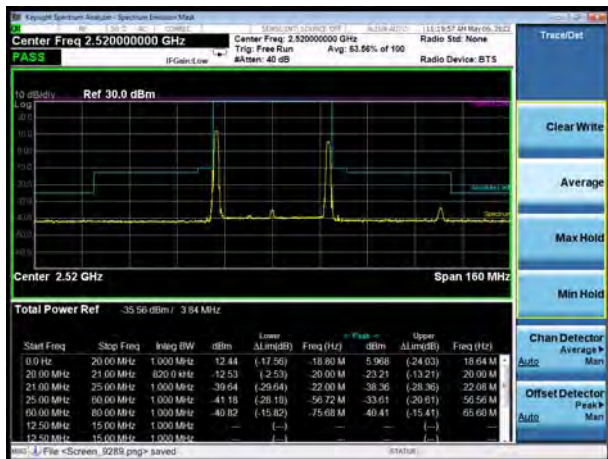

CA_7C 16QAM 20MHz+20MHz CH-Low, RB 1

CA_7C 16QAM 20MHz+20MHz CH- High, RB 1

CA_7C 16QAM 20MHz+20MHz CH-Low, 100%RB

CA_7C 16QAM 20MHz+20MHz CH- High, 100%RB

CA_7C 64QAM 20MHz+20MHz CH-Low, RB 1

CA_7C 64QAM 20MHz+20MHz CH- High, RB 1