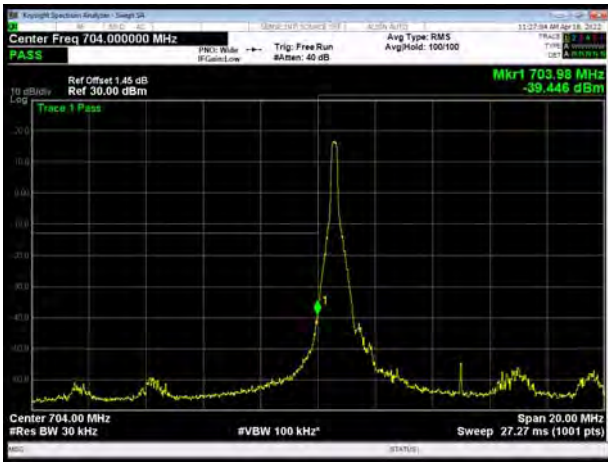

LTE Band 17 16QAM 5MHz CH-Low, 100%RB

LTE Band 17 16QAM 5MHz CH-High, 100%RB

LTE Band 17 16QAM 10MHz CH-Low, 1 RB

LTE Band 17 16QAM 10MHz CH-High, 1 RB

LTE Band 17 16QAM 10MHz CH-Low, 100%RB

LTE Band 17 16QAM 10MHz CH-High, 100%RB