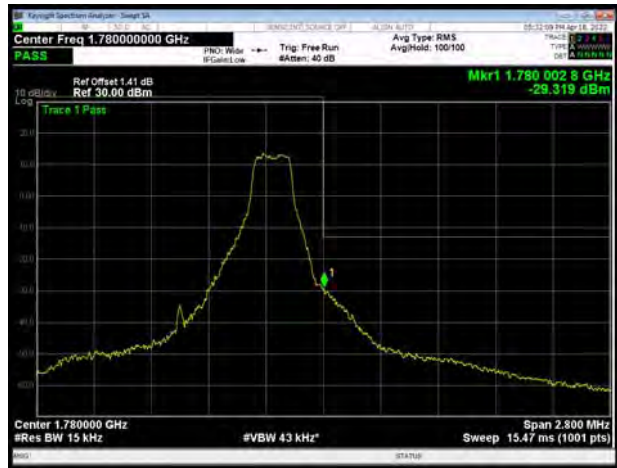

LTE Band 66 16QAM 20MHz CH-Low, 100%RB

LTE Band 66 16QAM 20MHz CH-High, 100%RB

LTE Band 66 64QAM 1.4MHz CH-Low, 1 RB

LTE Band 66 64QAM 1.4MHz CH-High, 1 RB

LTE Band 66 64QAM 1.4MHz CH-Low, 100%RB

LTE Band 66 64QAM 1.4MHz CH-High, 100%RB