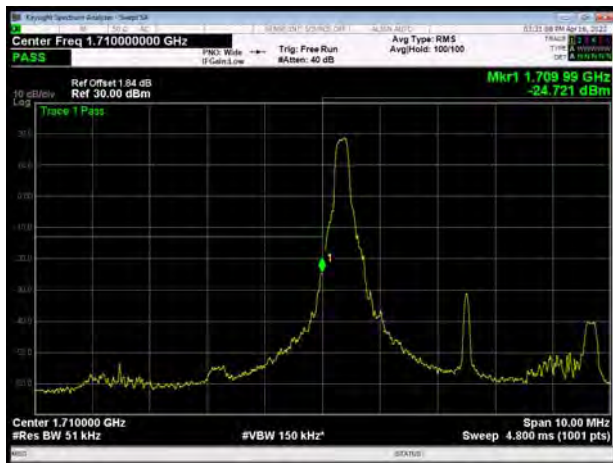

LTE Band 66 16QAM 3MHz CH-Low, 1 RB

LTE Band 66 16QAM 3MHz CH-High, 1 RB

LTE Band 66 16QAM 3MHz CH-Low, 100%RB

LTE Band 66 16QAM 3MHz CH-High, 100%RB

LTE Band 66 16QAM 5MHz CH-Low, 1 RB

LTE Band 66 16QAM 5MHz CH-High, 1 RB