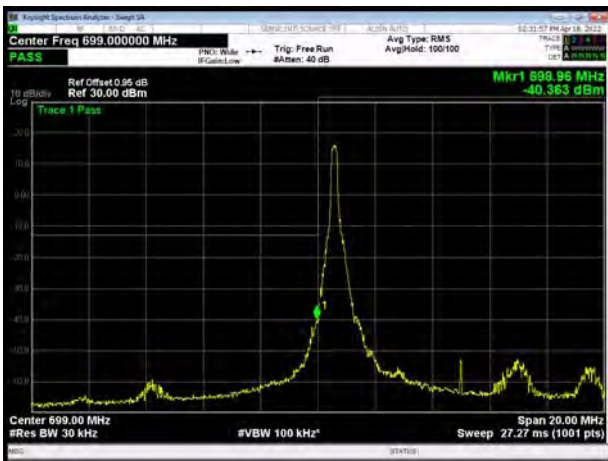

LTE Band 12 64QAM 5MHz CH-Low, 1 RB

LTE Band 12 64QAM 5MHz CH-High, 1 RB

LTE Band 12 64QAM 5MHz CH-Low, 100%RB

LTE Band 12 64QAM 5MHz CH-High, 100%RB

LTE Band 12 64QAM 10MHz CH-Low, 1 RB

LTE Band 12 64QAM 10MHz CH-High, 1 RB