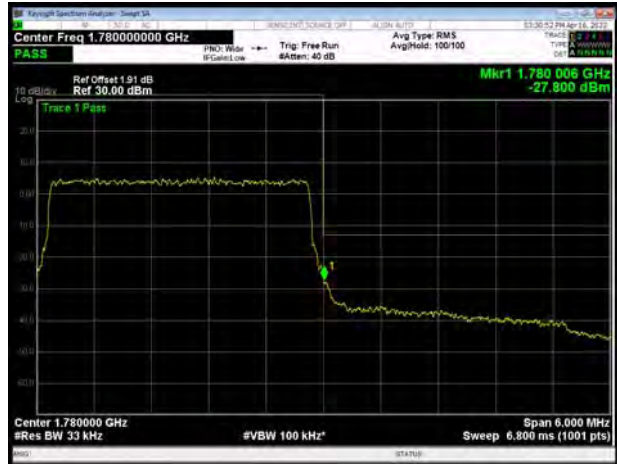

LTE Band 66 QPSK 20MHz CH-Low, 100%RB

LTE Band 66 QPSK 20MHz CH-High, 100%RB

LTE Band 66 16QAM 1.4MHz CH-Low, 1 RB

LTE Band 66 16QAM 1.4MHz CH-High, 1 RB

LTE Band 66 16QAM 1.4MHz CH-Low, 100%RB

LTE Band 66 16QAM 1.4MHz CH-High, 100%RB

LTE Band 66 16QAM 3MHz CH-Low, 1 RB

LTE Band 66 16QAM 3MHz CH-High, 1 RB

LTE Band 66 16QAM 3MHz CH-Low, 100%RB

LTE Band 66 16QAM 3MHz CH-High, 100%RB

LTE Band 66 16QAM 5MHz CH-Low, 1 RB

LTE Band 66 16QAM 5MHz CH-High, 1 RB