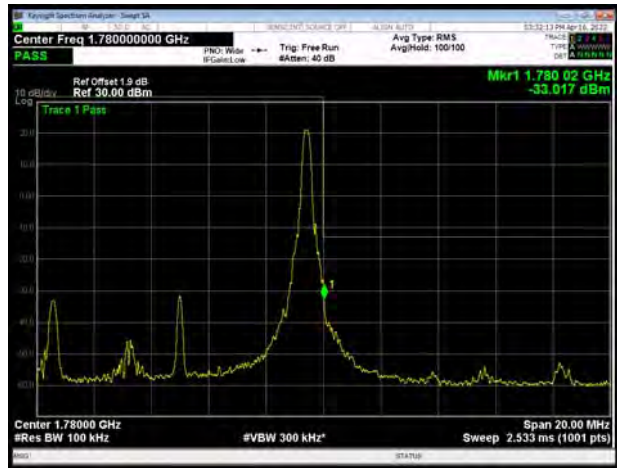

LTE Band 66 16QAM 5MHz CH-Low, 100%RB

LTE Band 66 16QAM 5MHz CH-High, 100%RB

LTE Band 66 16QAM 10MHz CH-Low, 1 RB

LTE Band 66 16QAM 10MHz CH-High, 1 RB

LTE Band 66 16QAM 10MHz CH-Low, 100%RB

LTE Band 66 16QAM 10MHz CH-High, 100%RB