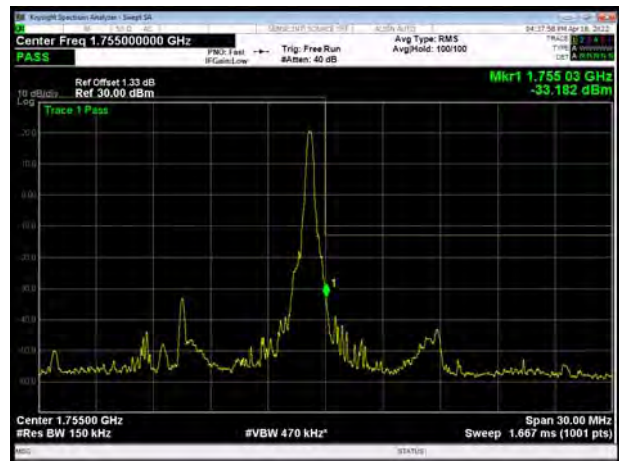

LTE Band 4 64QAM 15MHz CH-High, 100%RB

LTE Band 4 64QAM 15MHz CH-High, 1 RB