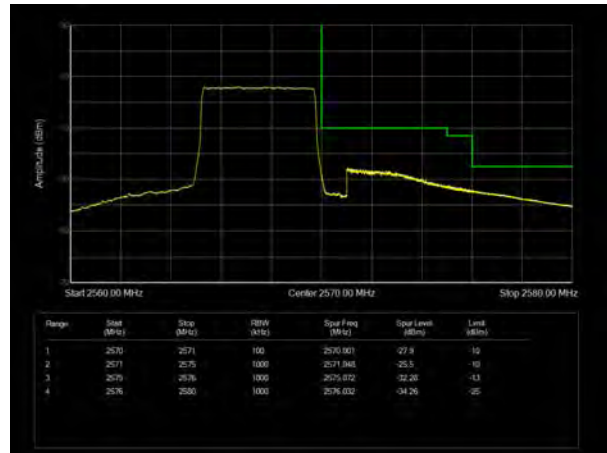

LTE Band 7 QPSK 15MHz CH-Low, 100%RB

LTE Band 7 QPSK 15MHz CH-High, 100%RB

LTE Band 7 QPSK 20MHz CH-Low, 1 RB

LTE Band 7 QPSK 20MHz CH-High, 1 RB

LTE Band 7 QPSK 20MHz CH-Low, 100%RB

LTE Band 7 QPSK 20MHz CH-High, 100%RB

LTE Band 7 16QAM 5MHz CH-Low, 1 RB

LTE Band 7 16QAM 5MHz CH-High, 1 RB

LTE Band 7 16QAM 5MHz CH-Low, 100%RB

LTE Band 7 16QAM 5MHz CH-High, 100%RB

LTE Band 7 16QAM 10MHz CH-Low, 1 RB

LTE Band 7 16QAM 10MHz CH-High, 1 RB

LTE Band 7 16QAM 10MHz CH-Low, 100%RB

LTE Band 7 16QAM 10MHz CH-High, 100%RB

LTE Band 7 16QAM 15MHz CH-Low, 1 RB

LTE Band 7 16QAM 15MHz CH-High, 1 RB

LTE Band 7 16QAM 15MHz CH-Low, 100%RB

LTE Band 7 16QAM 15MHz CH-High, 100%RB