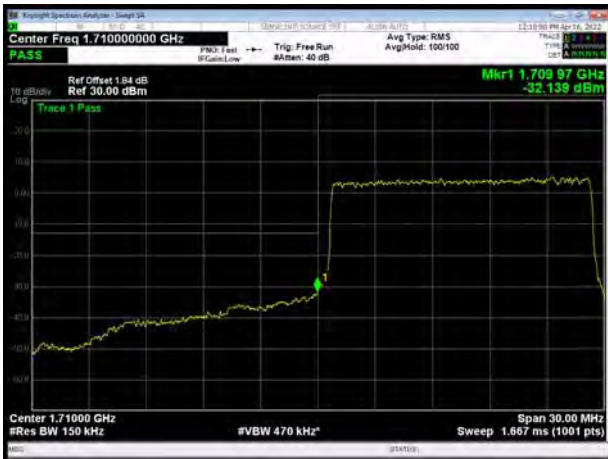

LTE Band 4 QPSK 5MHz CH-Low, 100%RB

LTE Band 4 QPSK 5MHz CH-High, 100%RB

LTE Band 4 QPSK 10MHz CH-Low, 1 RB

LTE Band 4 QPSK 10MHz CH-High, 1 RB

LTE Band 4 QPSK 10MHz CH-Low, 100%RB

LTE Band 4 QPSK 10MHz CH-High, 100%RB

LTE Band 4 QPSK 15MHz CH-Low, 1 RB

LTE Band 4 QPSK 15MHz CH-High, 1 RB

LTE Band 4 QPSK 15MHz CH-Low, 100%RB

LTE Band 4 QPSK 15MHz CH-High, 100%RB

LTE Band 4 QPSK 20MHz CH-Low, 1 RB

LTE Band 4 QPSK 20MHz CH-High, 1 RB

LTE Band 4 QPSK 20MHz CH-Low, 100%RB

LTE Band 4 QPSK 20MHz CH-High, 100%RB

LTE Band 4 16QAM 1.4MHz CH-Low, 1 RB

LTE Band 4 16QAM 1.4MHz CH-High, 1 RB

LTE Band 4 16QAM 1.4MHz CH-Low, 100%RB

LTE Band 4 16QAM 1.4MHz CH-High, 100%RB