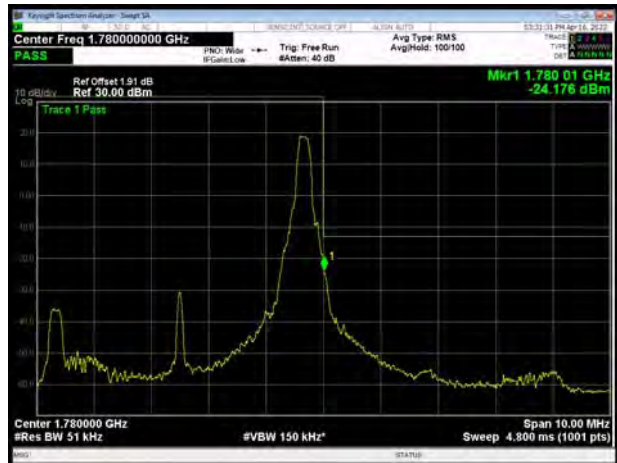

LTE Band 66 16QAM 3MHz CH-Low, 1 RB

LTE Band 66 16QAM 3MHz CH-High, 1 RB

LTE Band 66 16QAM 3MHz CH-Low, 100%RB

LTE Band 66 16QAM 3MHz CH-High, 100%RB

LTE Band 66 16QAM 5MHz CH-Low, 1 RB

LTE Band 66 16QAM 5MHz CH-High, 1 RB