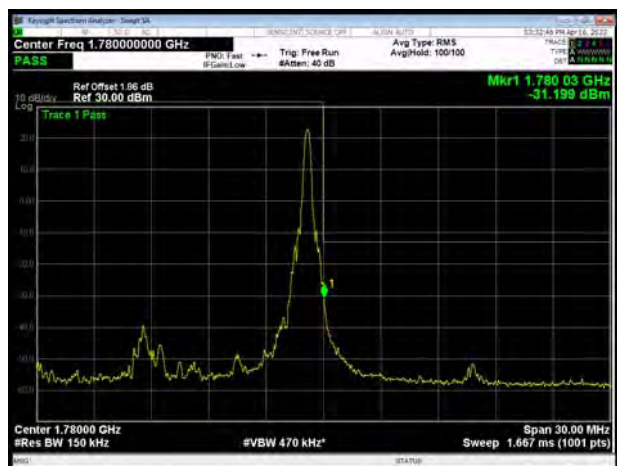

LTE Band 66 QPSK 3MHz CH-Low, 1 RB

LTE Band 66 QPSK 3MHz CH-High, 1 RB

LTE Band 66 QPSK 3MHz CH-Low, 100%RB

LTE Band 66 QPSK 3MHz CH-High, 100%RB

LTE Band 66 QPSK 5MHz CH-Low, 1 RB

LTE Band 66 QPSK 5MHz CH-High, 1 RB

LTE Band 66 QPSK 5MHz CH-Low, 100%RB

LTE Band 66 QPSK 5MHz CH-High, 100%RB

LTE Band 66 QPSK 10MHz CH-Low, 1 RB

LTE Band 66 QPSK 10MHz CH-High, 1 RB

LTE Band 66 QPSK 10MHz CH-Low, 100%RB

LTE Band 66 QPSK 10MHz CH-High, 100%RB

LTE Band 66 QPSK 15MHz CH-Low, 1 RB

LTE Band 66 QPSK 15MHz CH-High, 1 RB

LTE Band 66 QPSK 15MHz CH-Low, 100%RB

LTE Band 66 QPSK 15MHz CH-High, 100%RB

LTE Band 66 QPSK 20MHz CH-Low, 1 RB

LTE Band 66 QPSK 20MHz CH-High, 1 RB