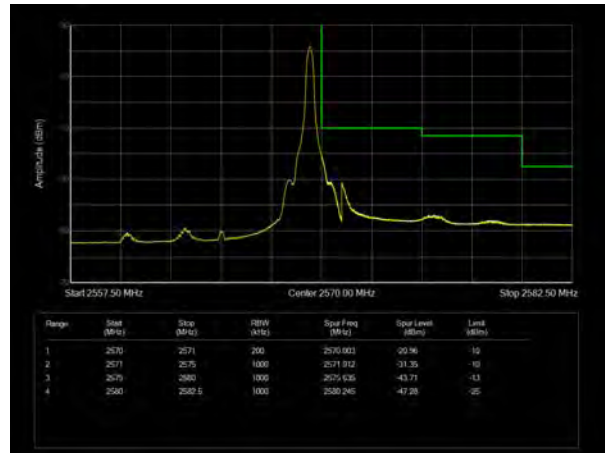

LTE Band 7 64QAM 5MHz CH-Low, 100%RB

LTE Band 7 64QAM 5MHz CH-High, 100%RB

LTE Band 7 64QAM 10MHz CH-Low, 1 RB

LTE Band 7 64QAM 10MHz CH-High, 1 RB

LTE Band 7 64QAM 10MHz CH-Low, 100%RB

LTE Band 7 64QAM 10MHz CH-High, 100%RB