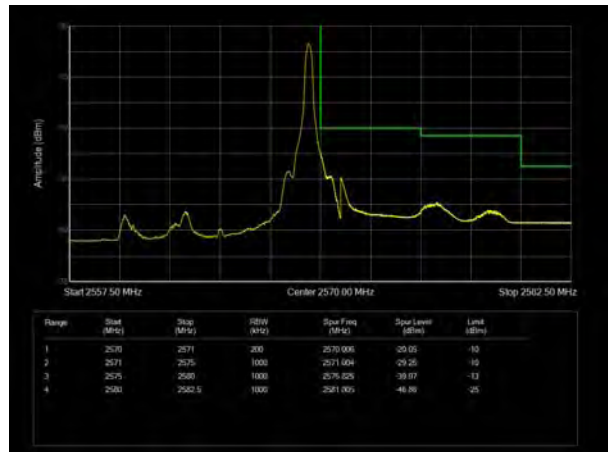

LTE Band 4 64QAM 20MHz CH-Low, 100%RB

LTE Band 4 64QAM 20MHz CH-High, 100%RB

LTE Band 7 QPSK 5MHz CH-Low, 1 RB

LTE Band 7 QPSK 5MHz CH-High, 1 RB

LTE Band 7 QPSK 5MHz CH-Low, 100%RB

LTE Band 7 QPSK 5MHz CH-High, 100%RB

LTE Band 7 QPSK 10MHz CH-Low, 1 RB

LTE Band 7 QPSK 10MHz CH-High, 1 RB

LTE Band 7 QPSK 10MHz CH-Low, 100%RB

LTE Band 7 QPSK 10MHz CH-High, 100%RB

LTE Band 7 QPSK 15MHz CH-Low, 1 RB

LTE Band 7 QPSK 15MHz CH-High, 1 RB