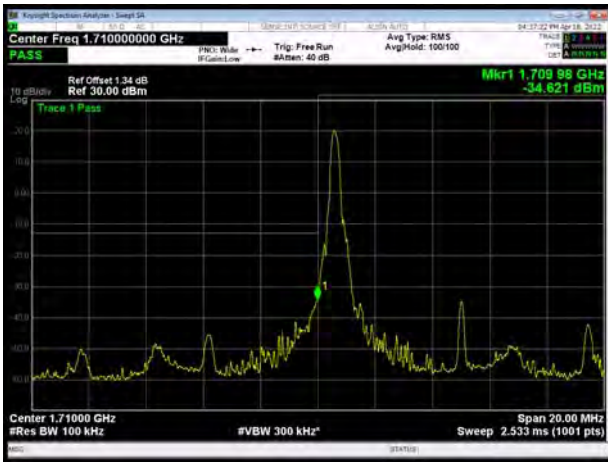

LTE Band 4 64QAM 5MHz CH-Low, 100%RB

LTE Band 4 64QAM 5MHz CH-High, 100%RB

LTE Band 4 64QAM 10MHz CH-Low, 1 RB

LTE Band 4 64QAM 10MHz CH-High, 1 RB

LTE Band 4 64QAM 10MHz CH-Low, 100%RB

LTE Band 4 64QAM 10MHz CH-High, 100%RB