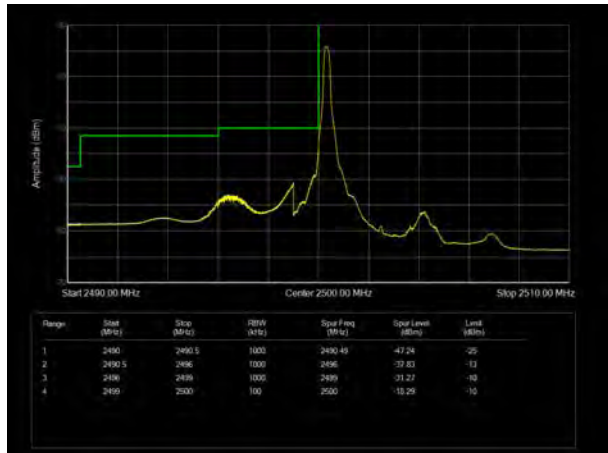

LTE Band 4 64QAM 15MHz CH-Low, 1 RB

LTE Band 4 64QAM 15MHz CH-High, 1 RB

LTE Band 4 64QAM 15MHz CH-Low, 100%RB

LTE Band 4 64QAM 15MHz CH-High, 100%RB

LTE Band 4 64QAM 20MHz CH-Low, 1 RB

LTE Band 4 64QAM 20MHz CH-High, 1 RB

LTE Band 4 64QAM 20MHz CH-Low, 100%RB

LTE Band 4 64QAM 20MHz CH-High, 100%RB

LTE Band 7 QPSK 5MHz CH-Low, 1 RB

LTE Band 7 QPSK 5MHz CH-High, 1 RB

LTE Band 7 QPSK 5MHz CH-Low, 100%RB

LTE Band 7 QPSK 5MHz CH-High, 100%RB