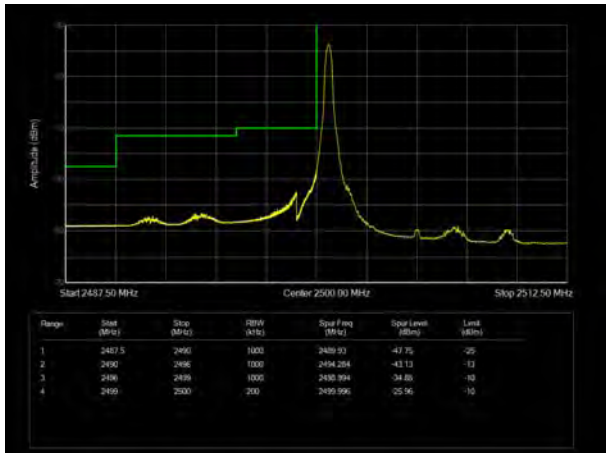

LTE Band 7 64QAM 5MHz CH-Low, 100%RB

LTE Band 7 64QAM 5MHz CH-High, 100%RB

LTE Band 7 64QAM 10MHz CH-Low, 1 RB

LTE Band 7 64QAM 10MHz CH-High, 1 RB

LTE Band 7 64QAM 10MHz CH-Low, 100%RB

LTE Band 7 64QAM 10MHz CH-High, 100%RB