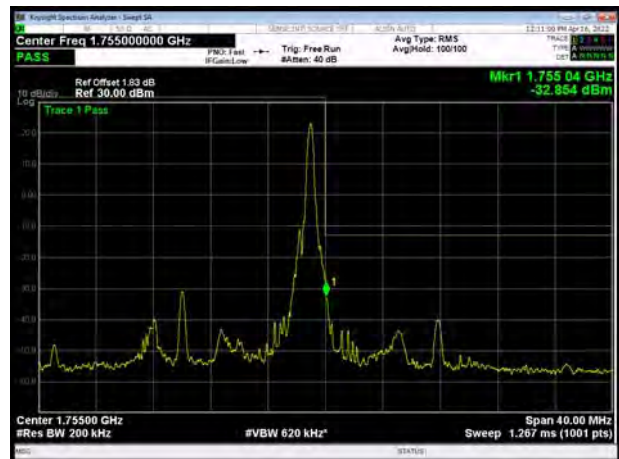

LTE Band 4 QPSK 5MHz CH-Low, 100%RB

LTE Band 4 QPSK 5MHz CH-High, 100%RB

LTE Band 4 QPSK 10MHz CH-Low, 1 RB

LTE Band 4 QPSK 10MHz CH-High, 1 RB

LTE Band 4 QPSK 10MHz CH-Low, 100%RB

LTE Band 4 QPSK 10MHz CH-High, 100%RB

LTE Band 4 QPSK 15MHz CH-Low, 1 RB

LTE Band 4 QPSK 15MHz CH-High, 1 RB

LTE Band 4 QPSK 15MHz CH-Low, 100%RB

LTE Band 4 QPSK 15MHz CH-High, 100%RB

LTE Band 4 QPSK 20MHz CH-Low, 1 RB

LTE Band 4 QPSK 20MHz CH-High, 1 RB

LTE Band 4 QPSK 20MHz CH-Low, 100%RB

LTE Band 4 QPSK 20MHz CH-High, 100%RB

LTE Band 4 16QAM 1.4MHz CH-Low, 1 RB

LTE Band 4 16QAM 1.4MHz CH-High, 1 RB

LTE Band 4 16QAM 1.4MHz CH-Low, 100%RB

LTE Band 4 16QAM 1.4MHz CH-High, 100%RB