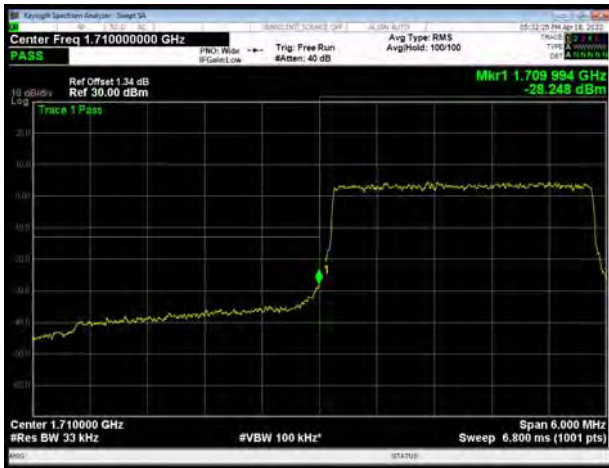

LTE Band 66 64QAM 3MHz CH-Low, 1 RB

LTE Band 66 64QAM 3MHz CH-High, 1 RB

LTE Band 66 64QAM 3MHz CH-Low, 100%RB

LTE Band 66 64QAM 3MHz CH-High, 100%RB

LTE Band 66 64QAM 5MHz CH-Low, 1 RB

LTE Band 66 64QAM 5MHz CH-High, 1 RB