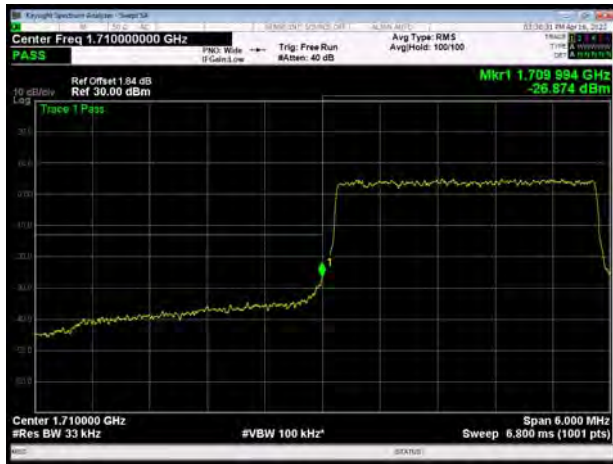

LTE Band 66 16QAM 3MHz CH-Low, 1 RB

LTE Band 66 16QAM 3MHz CH-High, 1 RB

LTE Band 66 16QAM 3MHz CH-Low, 100%RB

LTE Band 66 16QAM 3MHz CH-High, 100%RB

LTE Band 66 16QAM 5MHz CH-Low, 1 RB

LTE Band 66 16QAM 5MHz CH-High, 1 RB