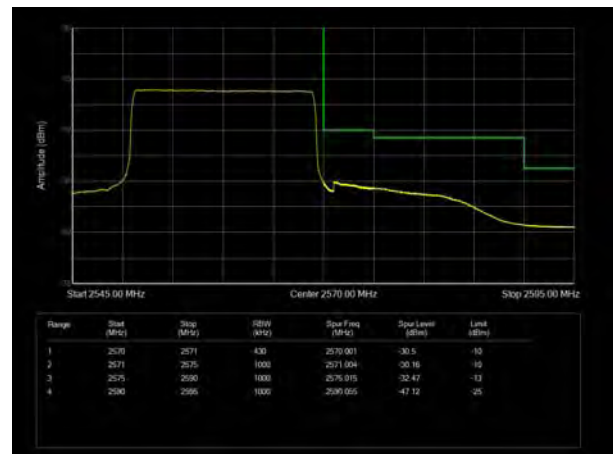

LTE Band 7 64QAM 15MHz CH-Low, 1 RB

LTE Band 7 64QAM 15MHz CH-High, 1 RB

LTE Band 7 64QAM 15MHz CH-Low, 100%RB

LTE Band 7 64QAM 15MHz CH-High, 100%RB

LTE Band 7 64QAM 20MHz CH-Low, 1 RB

LTE Band 7 64QAM 20MHz CH-High, 1 RB

LTE Band 7 64QAM 20MHz CH-Low, 100%RB

LTE Band 7 64QAM 20MHz CH-High, 100%RB

LTE Band 12 QPSK 1.4MHz CH-Low, 1 RB

LTE Band 12 QPSK 1.4MHz CH-High, 1 RB

LTE Band 12 QPSK 1.4MHz CH-Low, 100%RB

LTE Band 12 QPSK 1.4MHz CH-High, 100%RB