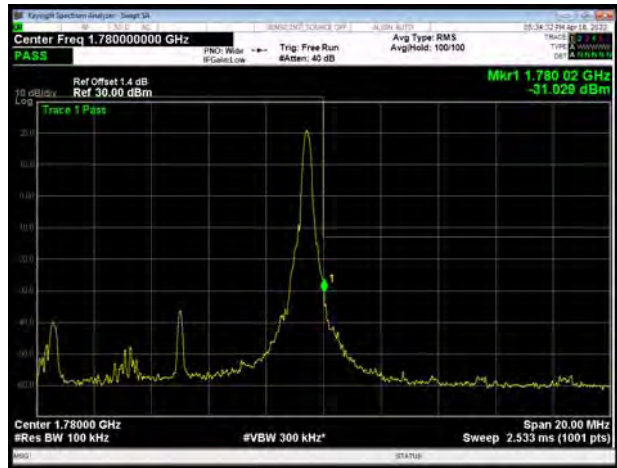

LTE Band 66 64QAM 5MHz CH-Low, 100%RB

LTE Band 66 64QAM 5MHz CH-High, 100%RB

LTE Band 66 64QAM 10MHz CH-Low, 1 RB

LTE Band 66 64QAM 10MHz CH-High, 1 RB

LTE Band 66 64QAM 10MHz CH-Low, 100%RB

LTE Band 66 64QAM 10MHz CH-High, 100%RB