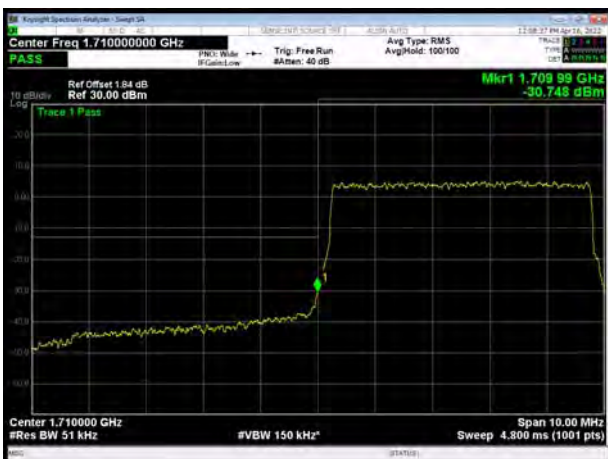

6.3 Band Edge Compliance

All the test traces in the plots shows the test results clearly.

LTE Band 4 QPSK 1.4MHz CH-Low, 1 RB

LTE Band 4 QPSK 1.4MHz CH-High, 1 RB

LTE Band 4 QPSK 1.4MHz CH-Low, 100%RB

LTE Band 4 QPSK 1.4MHz CH-High, 100%RB

LTE Band 4 QPSK 3MHz CH-Low, 1 RB

LTE Band 4 QPSK 3MHz CH-High, 1 RB

LTE Band 4 QPSK 3MHz CH-Low, 100%RB

LTE Band 4 QPSK 3MHz CH-High, 100%RB

LTE Band 4 QPSK 5MHz CH-Low, 1 RB

LTE Band 4 QPSK 5MHz CH-High, 1 RB

LTE Band 4 QPSK 5MHz CH-Low, 100%RB

LTE Band 4 QPSK 5MHz CH-High, 100%RB

LTE Band 4 QPSK 10MHz CH-Low, 1 RB

LTE Band 4 QPSK 10MHz CH-High, 1 RB

LTE Band 4 QPSK 10MHz CH-Low, 100%RB

LTE Band 4 QPSK 10MHz CH-High, 100%RB