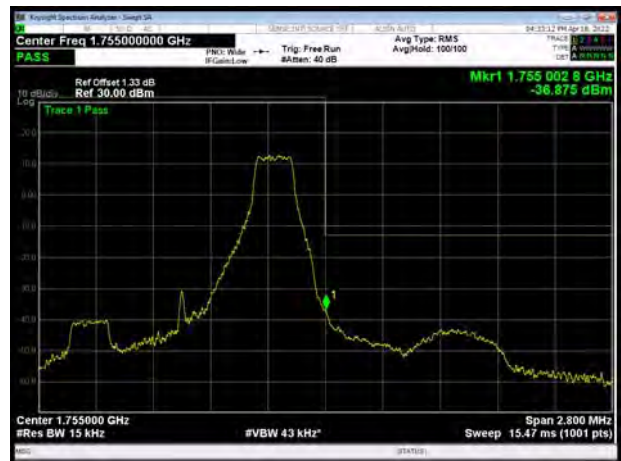

LTE Band 4 16QAM 20MHz CH-Low, 100%RB

LTE Band 4 16QAM 20MHz CH-High, 100%RB

LTE Band 4 64QAM 1.4MHz CH-Low, 1 RB

LTE Band 4 64QAM 1.4MHz CH-High, 1 RB

LTE Band 4 64QAM 1.4MHz CH-Low, 100%RB

LTE Band 4 64QAM 1.4MHz CH-High, 100%RB