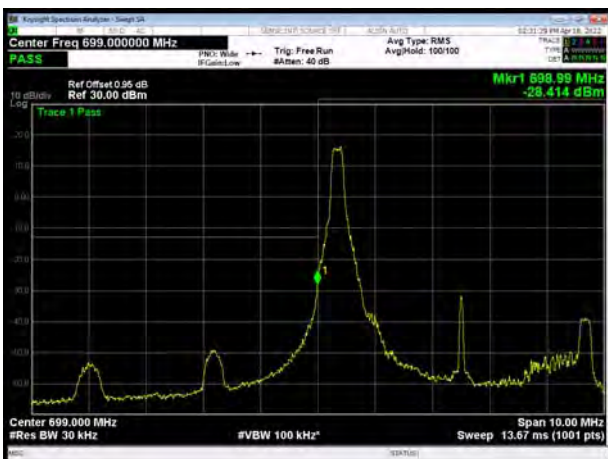

LTE Band 12 64QAM 5MHz CH-Low, 1 RB