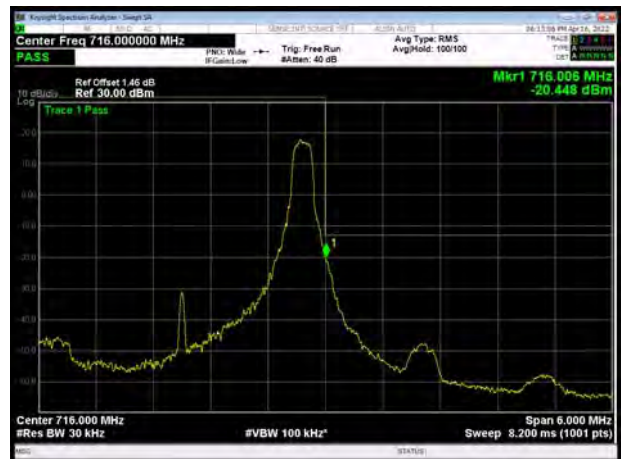

LTE Band 7 64QAM 20MHz CH-Low, 100%RB

LTE Band 7 64QAM 20MHz CH-High, 100%RB

LTE Band 12 QPSK 1.4MHz CH-Low, 1 RB

LTE Band 12 QPSK 1.4MHz CH-High, 1 RB

LTE Band 12 QPSK 1.4MHz CH-Low, 100%RB

LTE Band 12 QPSK 1.4MHz CH-High, 100%RB

LTE Band 12 QPSK 3MHz CH-Low, 1 RB

LTE Band 12 QPSK 3MHz CH-High, 1 RB

LTE Band 12 QPSK 3MHz CH-Low, 100%RB

LTE Band 12 QPSK 3MHz CH-High, 100%RB

LTE Band 12 QPSK 5MHz CH-Low, 1 RB

LTE Band 12 QPSK 5MHz CH-High, 1 RB