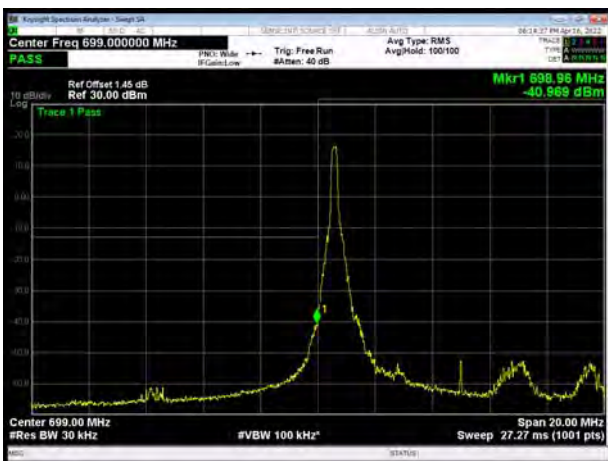

LTE Band 12 16QAM 10MHz CH-Low, 1 RB