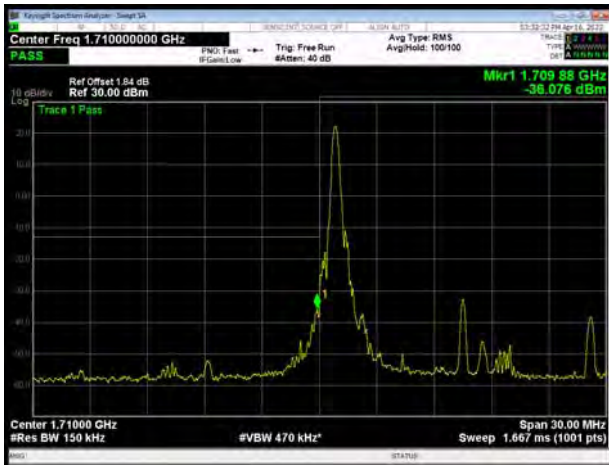

LTE Band 66 16QAM 5MHz CH-Low, 100%RB

LTE Band 66 16QAM 5MHz CH-High, 100%RB

LTE Band 66 16QAM 10MHz CH-Low, 1 RB

LTE Band 66 16QAM 10MHz CH-High, 1 RB

LTE Band 66 16QAM 10MHz CH-Low, 100%RB

LTE Band 66 16QAM 10MHz CH-High, 100%RB

LTE Band 66 16QAM 15MHz CH-Low, 1 RB

LTE Band 66 16QAM 15MHz CH-High, 1 RB

LTE Band 66 16QAM 15MHz CH-Low, 100%RB

LTE Band 66 16QAM 15MHz CH-High, 100%RB

LTE Band 66 16QAM 20MHz CH-Low, 1 RB

LTE Band 66 16QAM 20MHz CH-High, 1 RB