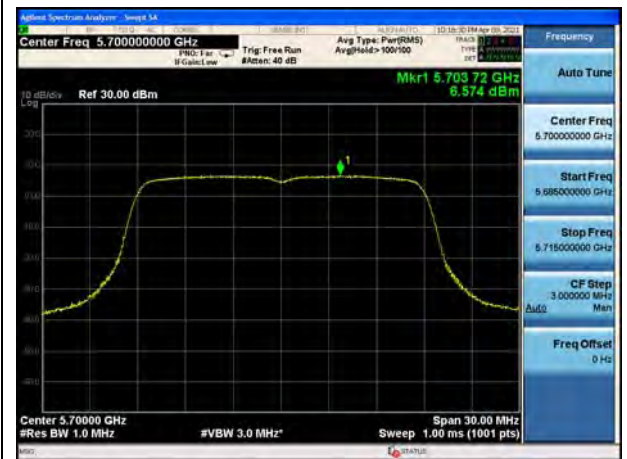

U-NII-2C, 802.11n HT20, Channel No.: 144

U-NII-2C, 802.11n HT20, Channel No.: 140