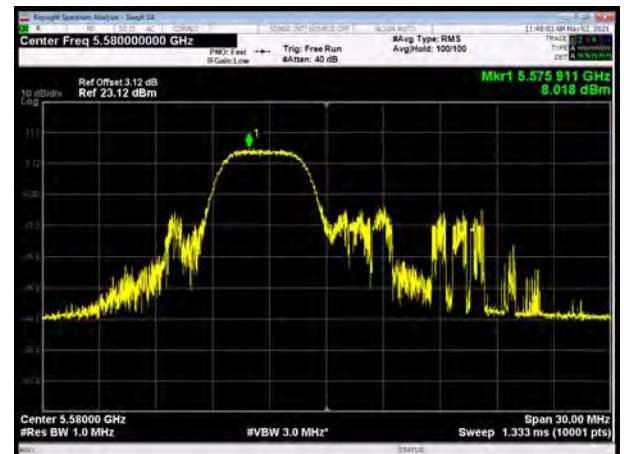

U-NII-2C, 802.11ax HE20 MU Mode 52-Tones, Channel No.: 116