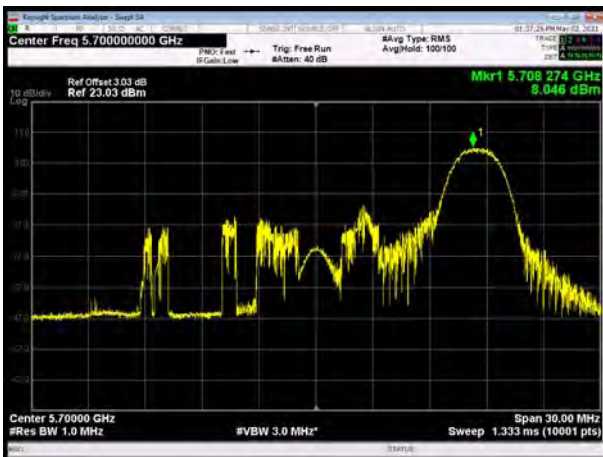

U-NII-2C, 802.11ax HE20 MU Mode 26-Tones,
Channel No.: 140