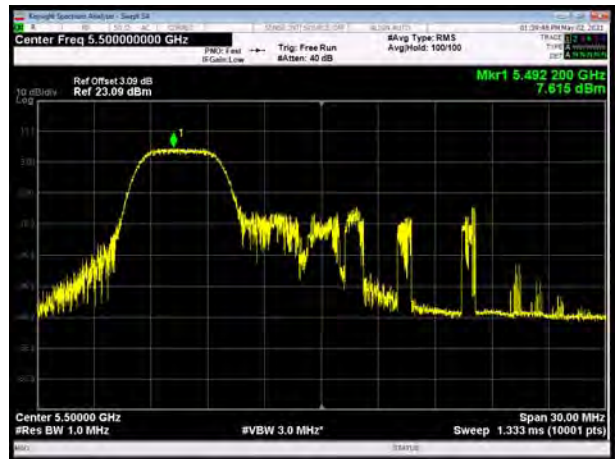

U-NII-2C, 802.11ax HE40, Channel No.: 142

U-NII-2C, 802.11ax HE80, Channel No.: 106

U-NII-2C, 802.11ax HE80, Channel No.: 138

U-NII-2C, 802.11ax HE20 MU Mode 26-Tones, Channel No.: 100

U-NII-2C, 802.11ax HE20 MU Mode 52-Tones, Channel No.: 100