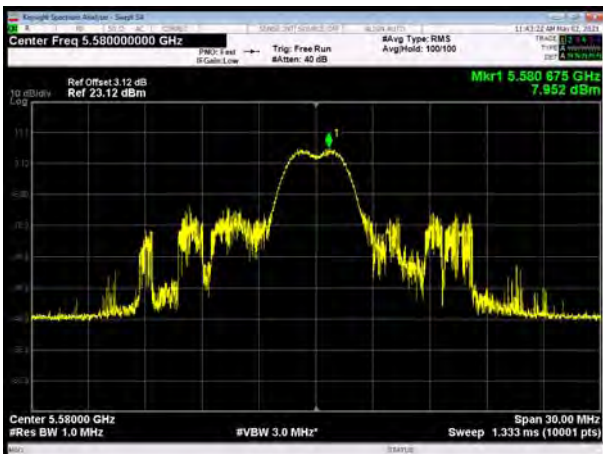

U-NII-2C, 802.11ax HE80, Channel No.: 106

U-NII-2C, 802.11ax HE80, Channel No.: 138

U-NII-2C, 802.11ax HE20 MU Mode 26-Tones, Channel No.: 100

U-NII-2C, 802.11ax HE20 MU Mode 52-Tones, Channel No.: 100

U-NII-2C, 802.11ax HE20 MU Mode 26-Tones, Channel No.: 116