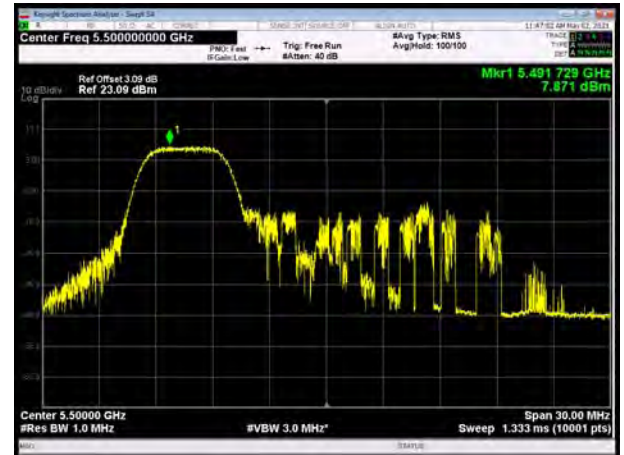

U-NII-2C, 802.11ax HE80, Channel No.: 106

U-NII-2C, 802.11ax HE80, Channel No.: 138

U-NII-2C, 802.11ax HE20 MU Mode 26-Tones, Channel No.: 100

U-NII-2C, 802.11ax HE20 MU Mode 52-Tones, Channel No.: 100

U-NII-2C, 802.11ax HE20 MU Mode 26-Tones, Channel No.: 116