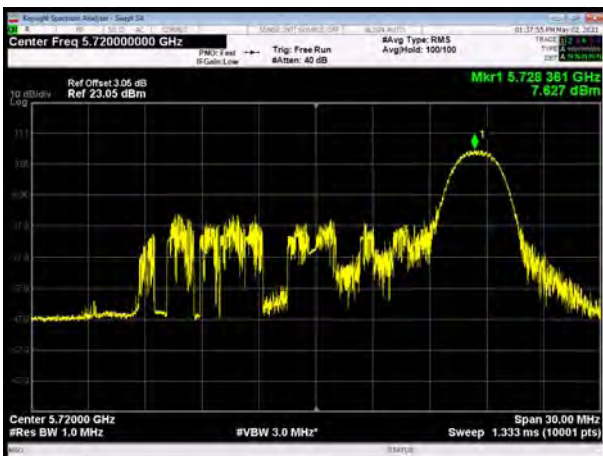

U-NII-2C, 802.11ax HE20 MU Mode 26-Tones,
Channel No.: 144