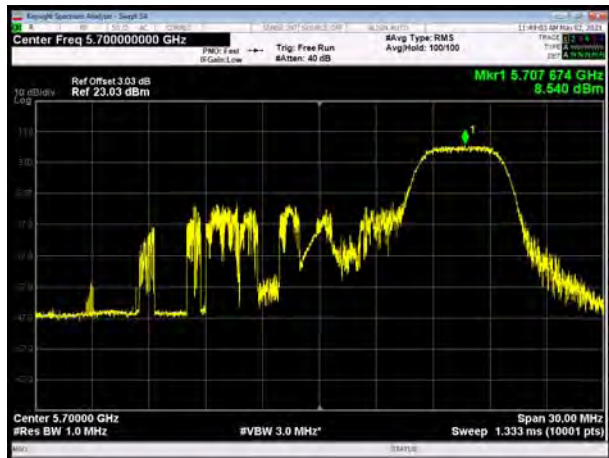

U-NII-2C, 802.11ax HE20 MU Mode 52-Tones,
Channel No.: 140