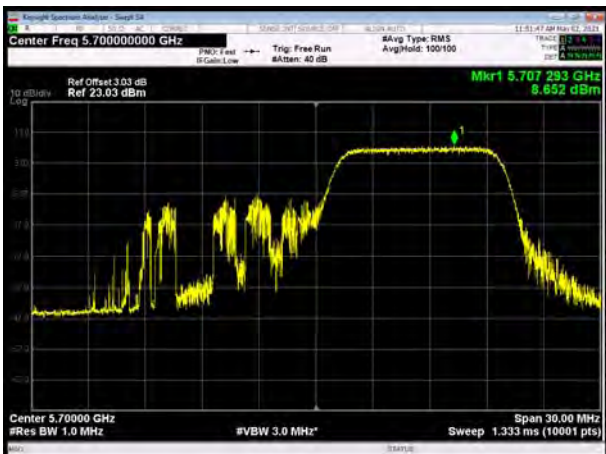

U-NII-2C, 802.11ax HE20 MU Mode 106-Tones,
Channel No.:140