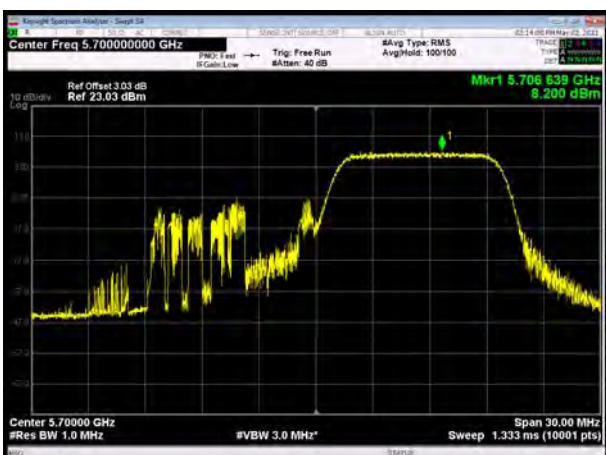

U-NII-2C, 802.11ax HE20 MU Mode 106-Tones,
Channel No.:140