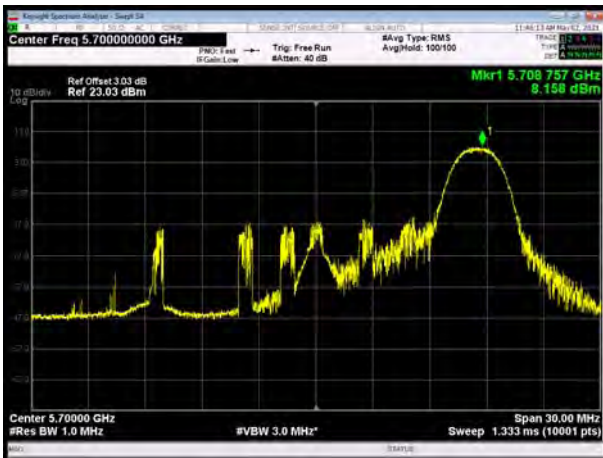

U-NII-2C, 802.11ax HE20 MU Mode 26-Tones,
Channel No.: 140