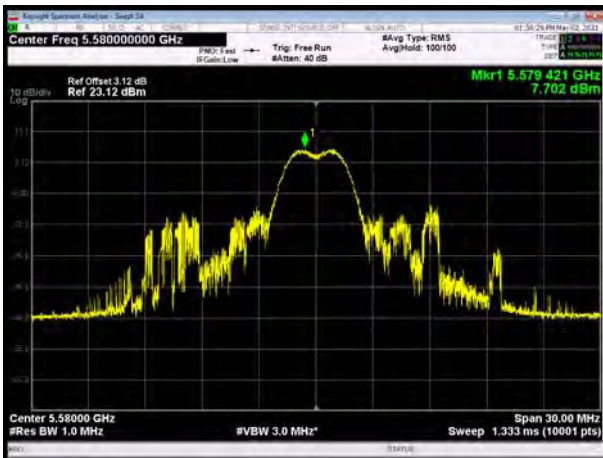

U-NII-2C, 802.11ax HE20 MU Mode 26-Tones,
Channel No.: 116