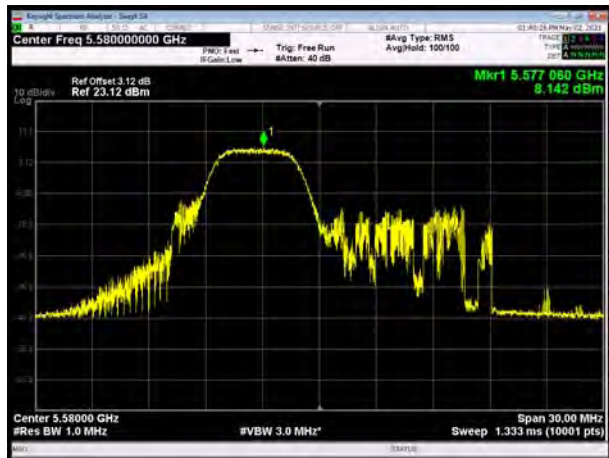

U-NII-2C, 802.11ax HE20 MU Mode 52-Tones,
Channel No.: 116