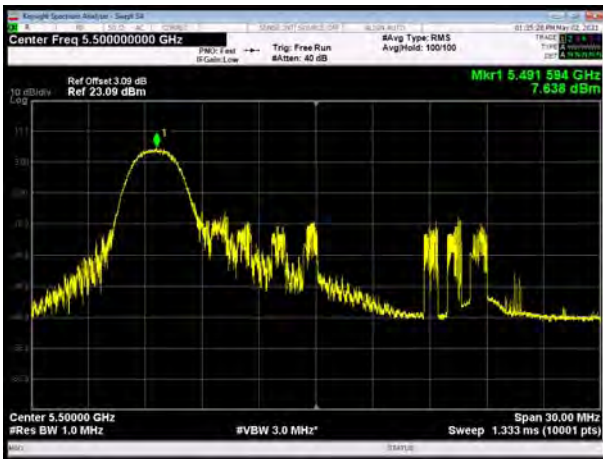

U-NII-2C, 802.11ax HE40, Channel No.: 142

U-NII-2C, 802.11ax HE80, Channel No.: 106

U-NII-2C, 802.11ax HE80, Channel No.: 138

U-NII-2C, 802.11ax HE20 MU Mode 26-Tones, Channel No.: 100

U-NII-2C, 802.11ax HE20 MU Mode 52-Tones, Channel No.: 100