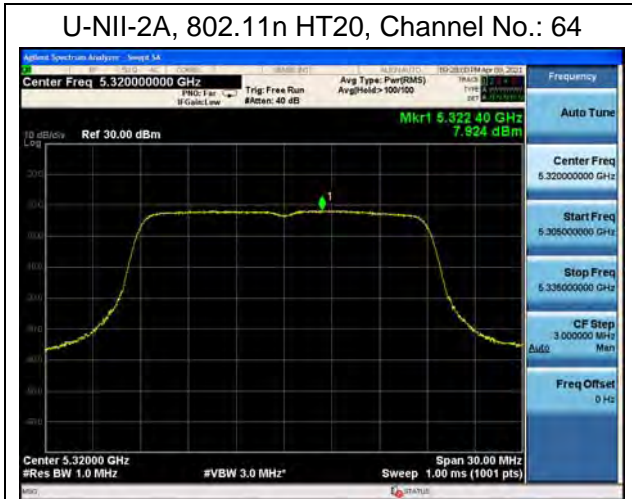

U-NII-2A, 802.11n HT40, Channel No.: 54

U-NII-2A, 802.11n HT20, Channel No.: 64