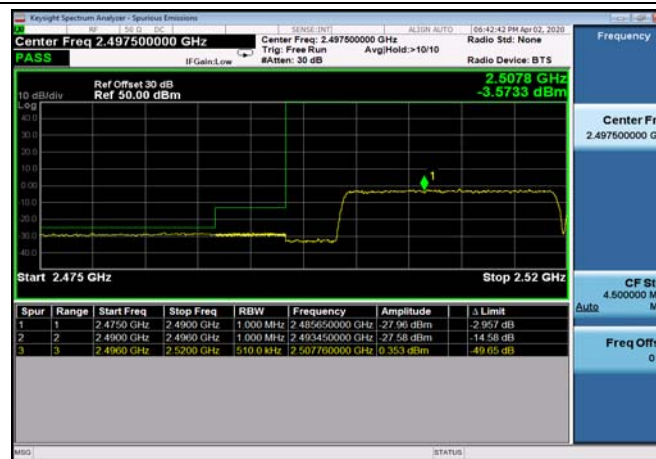

LowRange_FDD07_20+15MHz_FullIRB
QPSK

HighRange_FDD07_20+15MHz_FullIRB