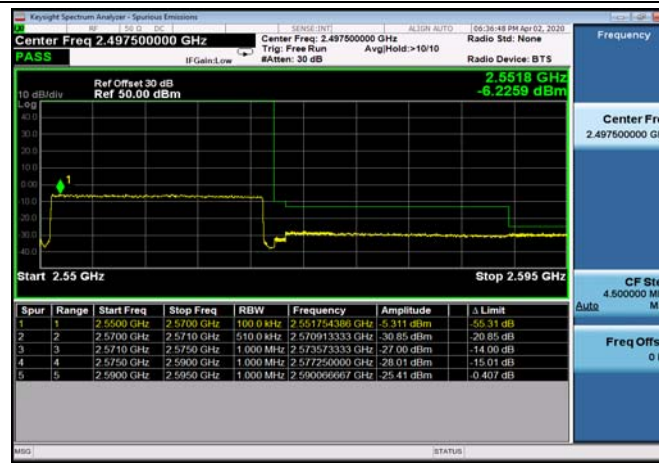

QPSK

LowRange_FDD07_20+20MHz_1RB0 and 1RB99

Q16

HighRange_FDD07_20+20MHz_1RB0 and 1RB99

QPSK

HighRange_FDD07_20+20MHz_1RB0 and 1RB99

QPSK

LowRange_FDD07_20+20MHz_FullIRB QPSK

LowRange_FDD07_20+20MHz_FullIRB Q16

HighRange_FDD07_20+20MHz_FullIRB QPSK

HighRange_FDD07_20+20MHz_FullIRB Q16

** END OF REPORT **