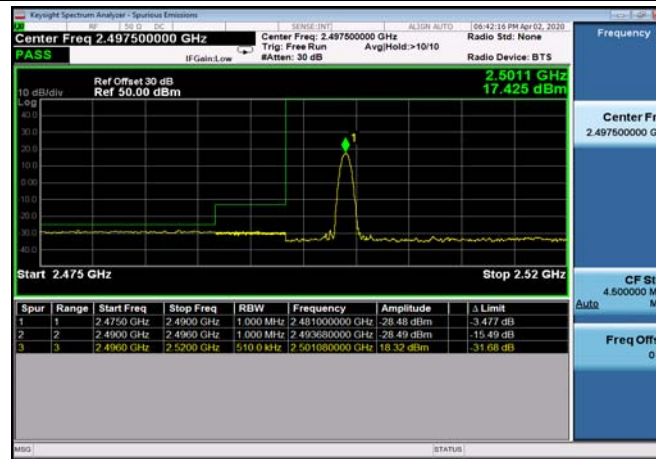

HighRange_FDD07_20+10MHz_FullIRB
QPSK

HighRange_FDD07_20+10MHz_FullIRB
Q16

LowRange_FDD07_20+15MHz_1RB0 and 1RB74
QPSK

LowRange_FDD07_20+15MHz_1RB0 and 1RB74
Q16

HighRange_FDD07_20+15MHz_1RB0 and 1RB74
QPSK