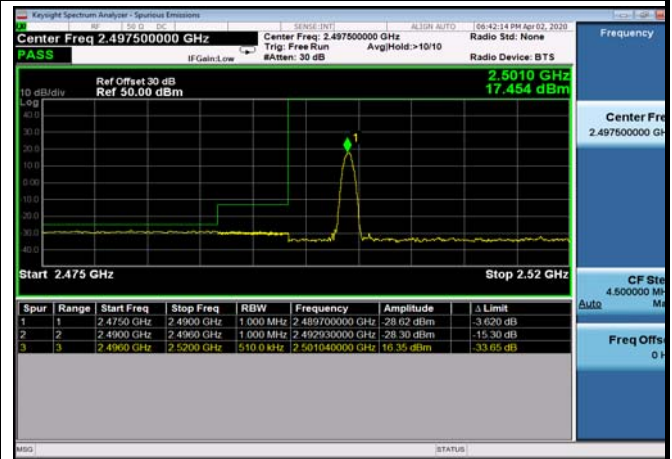

HighRange_FDD07_20+10MHz_FullIRB
QPSK

HighRange_FDD07_20+10MHz_FullIRB
Q16

LowRange_FDD07_20+15MHz_1RB0 and 1RB74
QPSK

LowRange_FDD07_20+15MHz_1RB0 and 1RB74
Q16

HighRange_FDD07_20+15MHz_1RB0 and 1RB74
QPSK