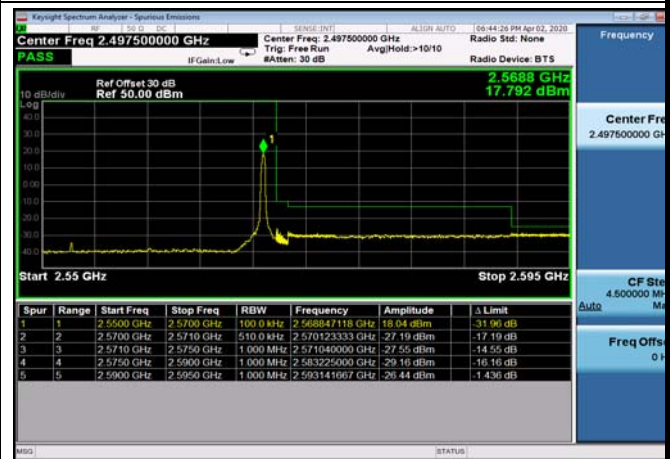

HighRange_FDD07_20+15MHz_1RB0 and 1RB74
QPSK

LowRange_FDD07_20+15MHz_FullIRB
Q16