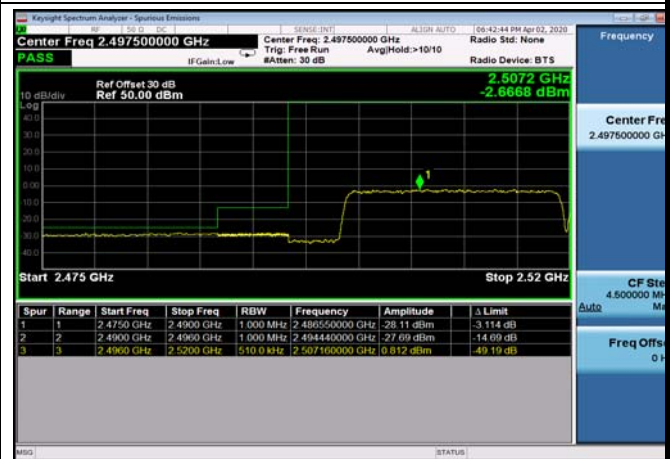

LowRange_FDD07_20+15MHz_FullIRB
Q16

HighRange_FDD07_20+15MHz_FullIRB