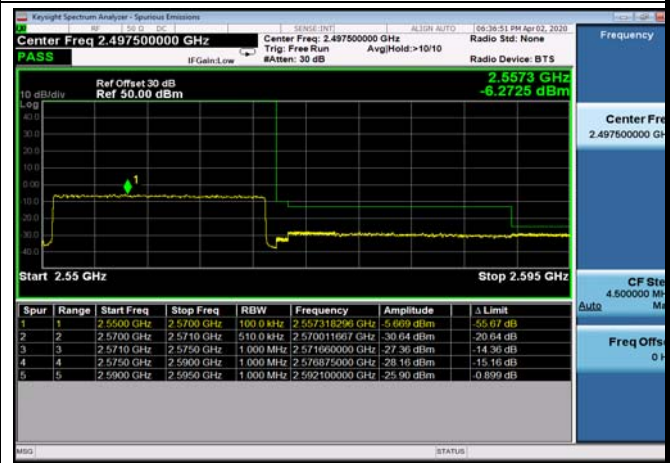

QPSK

LowRange_FDD07_20+20MHz_1RB0 and 1RB99

Q16

HighRange_FDD07_20+20MHz_1RB0 and 1RB99

QPSK

HighRange_FDD07_20+20MHz_1RB0 and 1RB99

QPSK

LowRange_FDD07_20+20MHz_FullIRB QPSK

LowRange_FDD07_20+20MHz_FullIRB Q16

HighRange_FDD07_20+20MHz_FullIRB QPSK

HighRange_FDD07_20+20MHz_FullIRB Q16

** END OF REPORT **