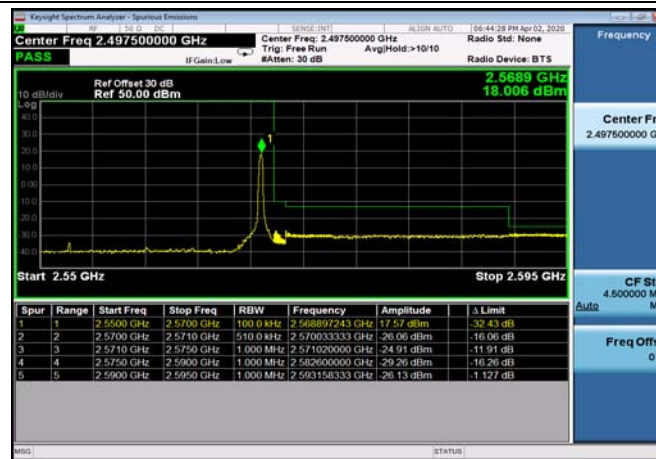

HighRange_FDD07_20+10MHz_FullIRB
QPSK

HighRange_FDD07_20+10MHz_FullIRB
Q16

LowRange_FDD07_20+15MHz_1RB0 and 1RB74
QPSK

LowRange_FDD07_20+15MHz_1RB0 and 1RB74
Q16

HighRange_FDD07_20+15MHz_1RB0 and 1RB74
QPSK