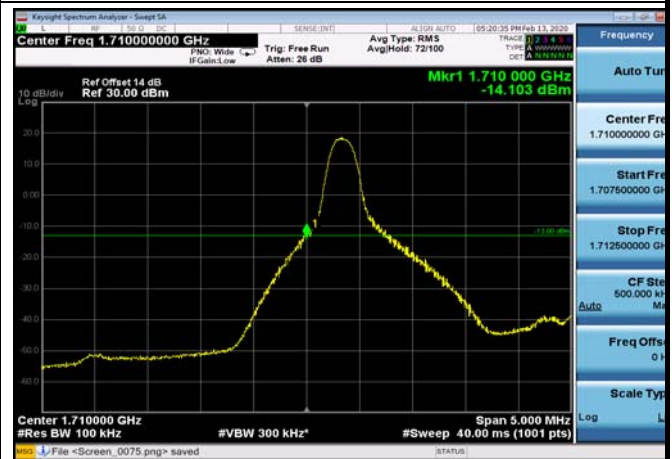

LowRange_FDD66_3MHz_1711.5_OneRB
_low_Q16

LowRange_FDD66_3MHz_1711.5_fullRB
_Low_QPSK

LowRange_FDD66_3MHz_1711.5_fullRB
_Low_Q16

LowRange_FDD66_5MHz_1712.5_OneRB
_low_QPSK

LowRange_FDD66_5MHz_1712.5_OneRB
_low_Q16