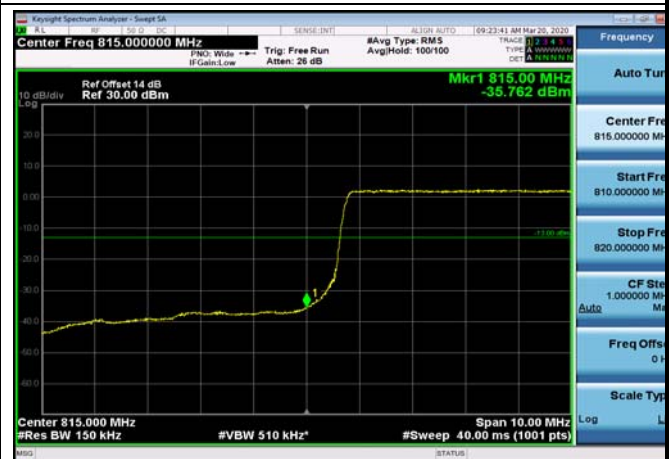

LowRange_FDD26_10MHz_820_fullRB
_Low_Q16

LowRange_FDD26_15MHz_822.5_OneRB
_low_QPSK

LowRange_FDD26_15MHz_822.5_OneRB
_low_Q16

LowRange_FDD26_15MHz_822.5_fullIRB
_Low_QPSK

LowRange_FDD26_15MHz_822.5_fullIRB
_Low_Q16