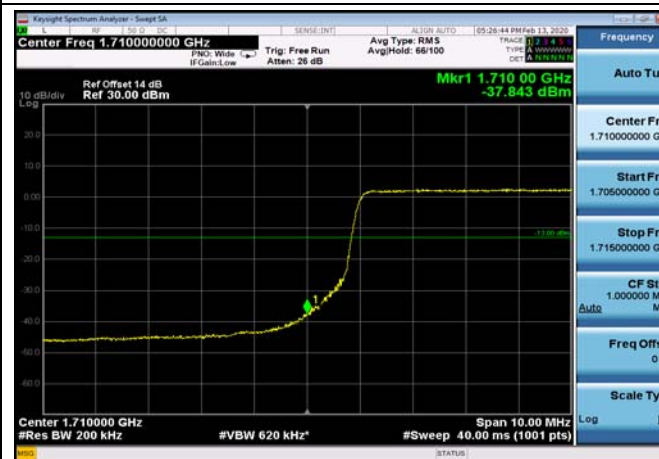

LowRange_FDD66_20MHz_1720_fullRB
_Low_QPSK