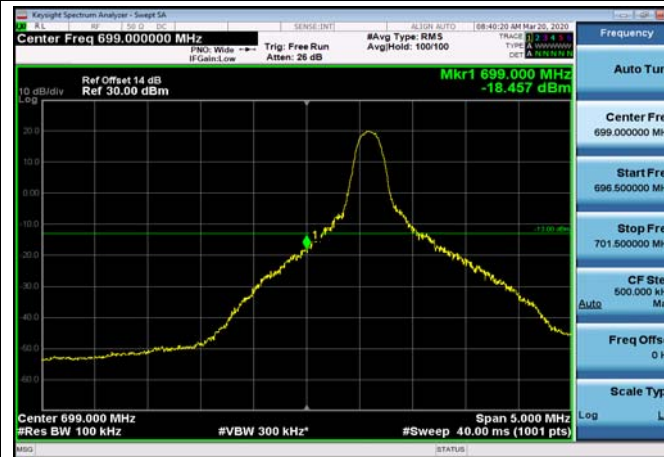

LowRange_FDD12_10MHz_704_OneRB
_low_Q16