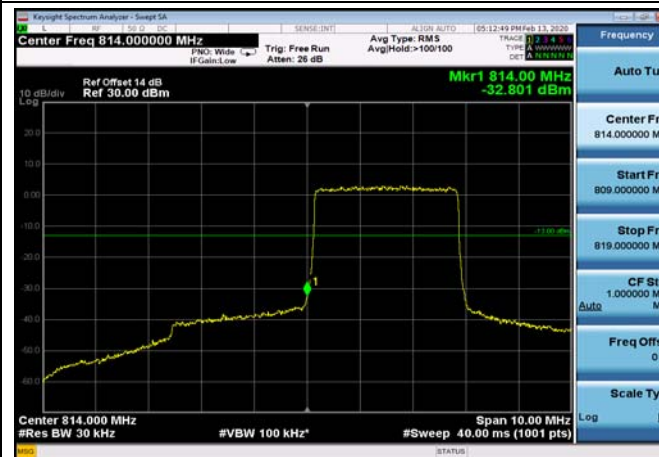

LowRange_FDD26_3MHz_815.5_fullRB
_Low_QPSK