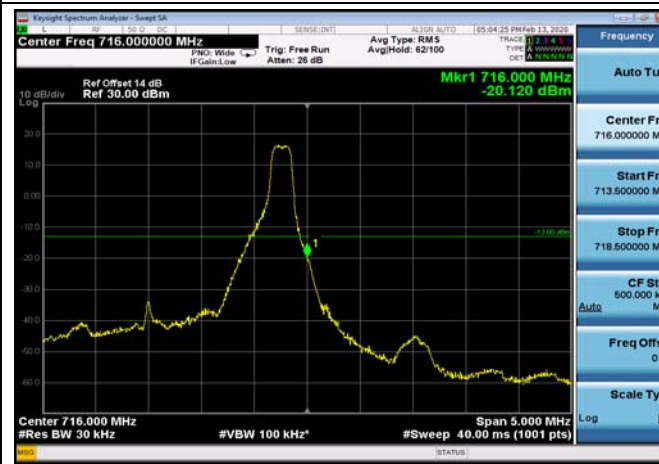

HighRange_FDD12_3MHz_714.5_OneRB
_high_QPSK