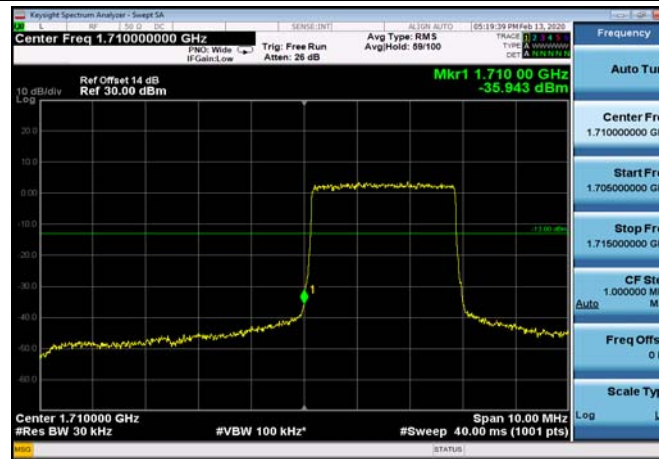

LowRange_FDD66_3MHz_1711.5_fullRB
_Low_QPSK