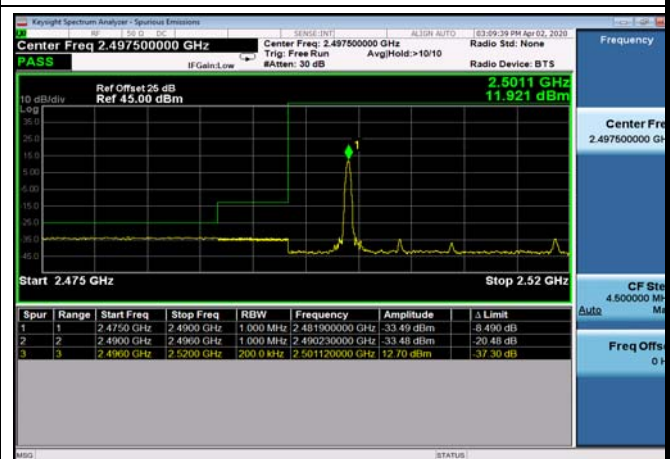

LowRange_ FDD07_10+20MHz_1RB0 and 1RB99
Q16