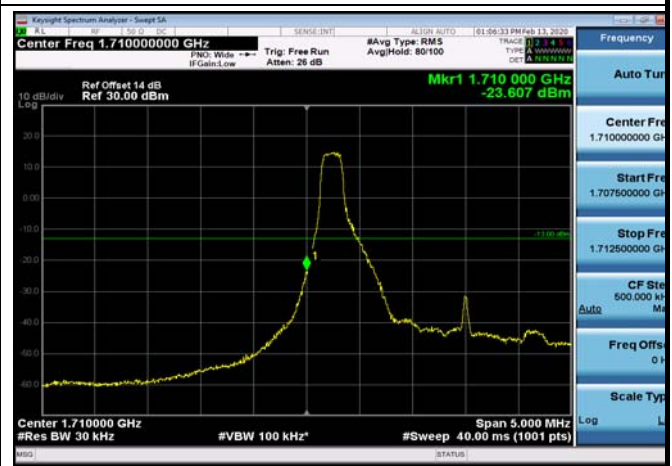

LowRange_FDD66_3MHz_1711.5_OneRB
_low_Q16