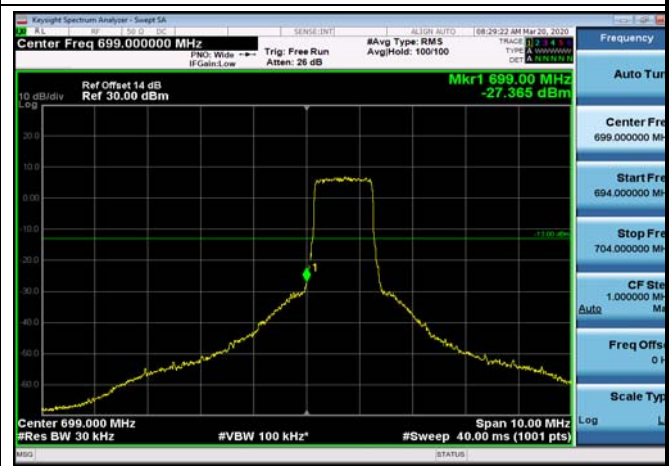

LowRange_FDD12_1.4MHz_699.7_fullIRB
_Low_Q16