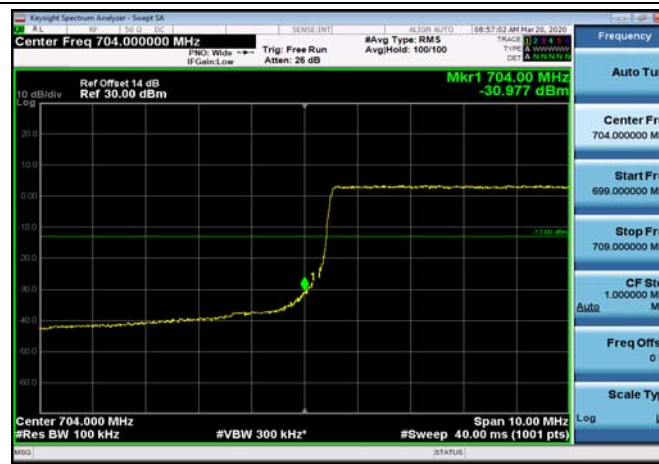

LowRange_FDD17_10MHz_709_fullRB
_Low_QPSK