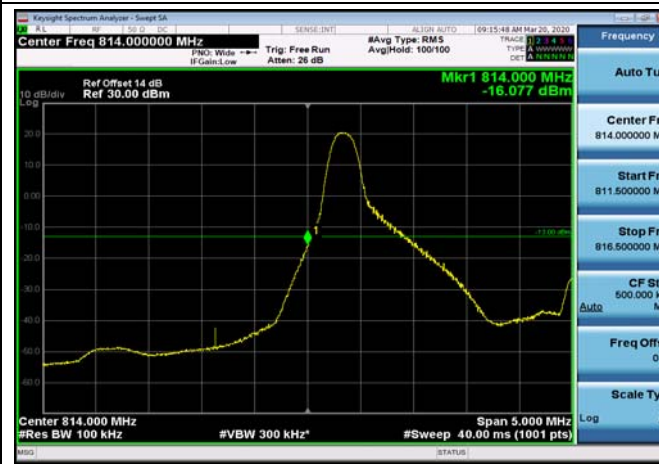

LowRange_FDD26_3MHz_815.5_OneRB
_low_Q16

LowRange_FDD26_3MHz_815.5_fullRB
_Low_QPSK

LowRange_FDD26_3MHz_815.5_fullRB
_Low_Q16

LowRange_FDD26_5MHz_816.5_OneRB
_low_QPSK

LowRange_FDD26_5MHz_816.5_OneRB
_low_Q16