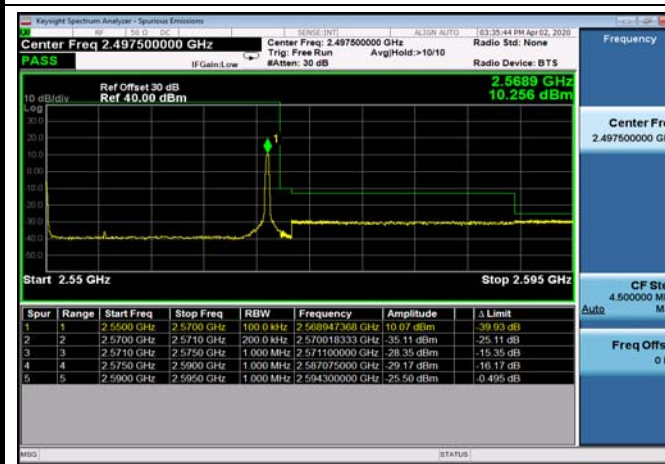

HighRange_ FDD07_10+20MHz_1RB0 and 1RB99
QPSK