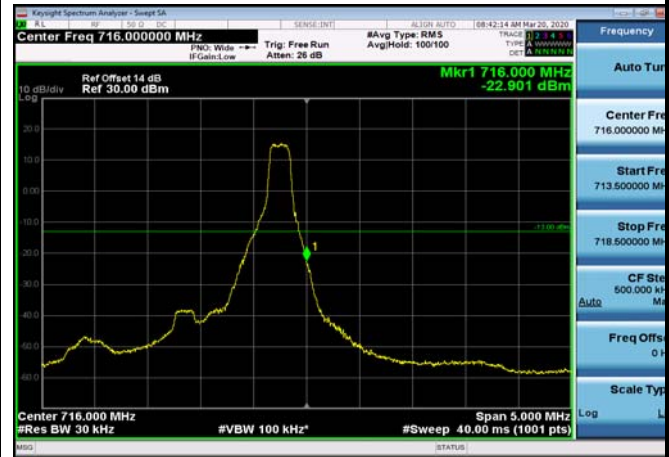

LowRange_FDD12_10MHz_704_OneRB
_low_Q16

LowRange_FDD12_10MHz_704_fullRB
_Low_QPSK

LowRange_FDD12_10MHz_704_fullRB
_Low_Q16

HighRange_FDD12_1.4MHz_715.3_OneRB
_high_QPSK

HighRange_FDD12_1.4MHz_715.3_OneRB
_high_Q16