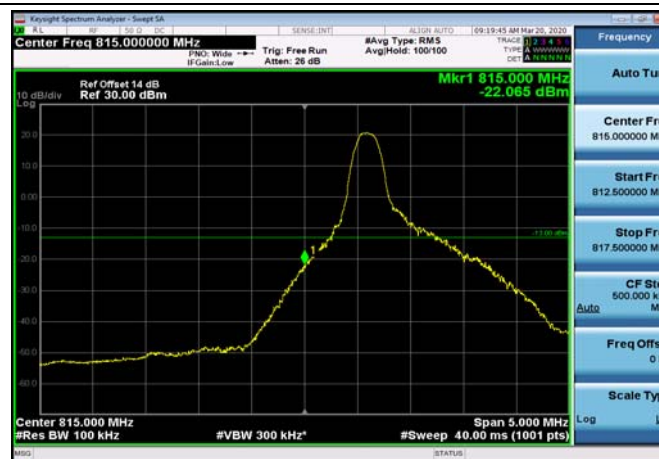

LowRange_FDD26_10MHz_820_OneRB
_low_QPSK