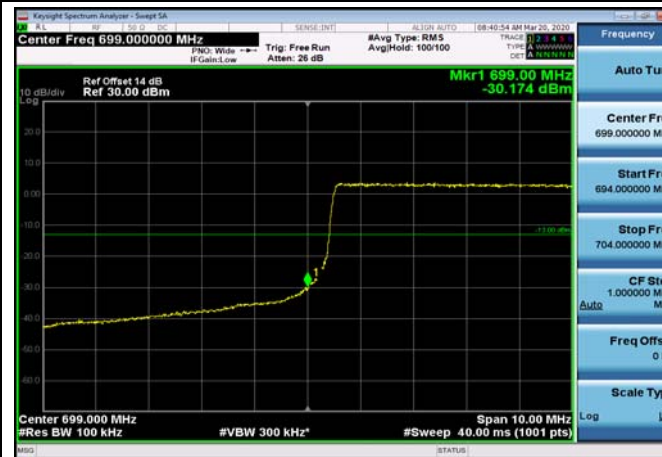

LowRange_FDD12_5MHz_701.5_OneRB
_low_QPSK

LowRange_FDD12_5MHz_701.5_OneRB
_low_Q16

LowRange_FDD12_5MHz_701.5_fullRB
_Low_QPSK

LowRange_FDD12_5MHz_701.5_fullRB
_Low_Q16

LowRange_FDD12_10MHz_704_OneRB
_low_QPSK

LowRange_FDD12_10MHz_704_OneRB
_low_Q16

LowRange_FDD12_10MHz_704_fullRB
_Low_QPSK

LowRange_FDD12_10MHz_704_fullRB
_Low_Q16

HighRange_FDD12_1.4MHz_715.3_OneRB
_high_QPSK

HighRange_FDD12_1.4MHz_715.3_OneRB
_high_Q16