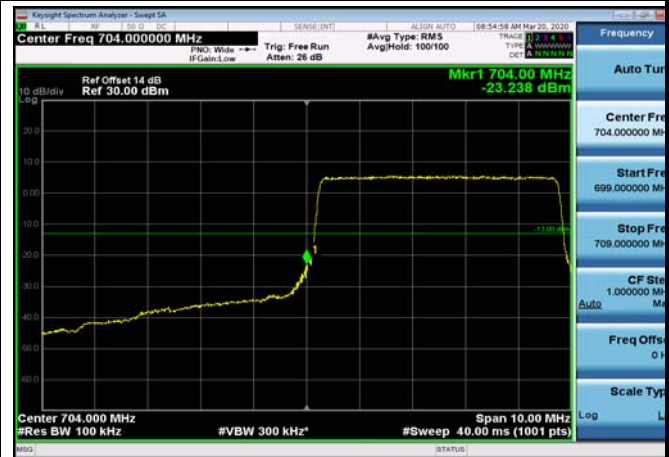

LowRange_FDD17_5MHz_706.5_OneRB
_low_Q16

LowRange_FDD17_5MHz_706.5_fullRB
_Low_QPSK

LowRange_FDD17_5MHz_706.5_fullRB
_Low_Q16

LowRange_FDD17_10MHz_709_OneRB
_low_QPSK

LowRange_FDD17_10MHz_709_OneRB
_low_Q16