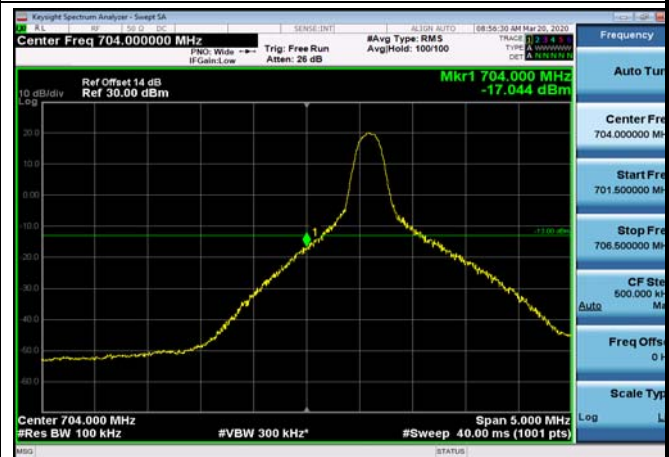

LowRange_FDD17_5MHz_706.5_OneRB
_low_Q16

LowRange_FDD17_5MHz_706.5_fullRB
_Low_QPSK

LowRange_FDD17_5MHz_706.5_fullRB
_Low_Q16

LowRange_FDD17_10MHz_709_OneRB
_low_QPSK

LowRange_FDD17_10MHz_709_OneRB
_low_Q16