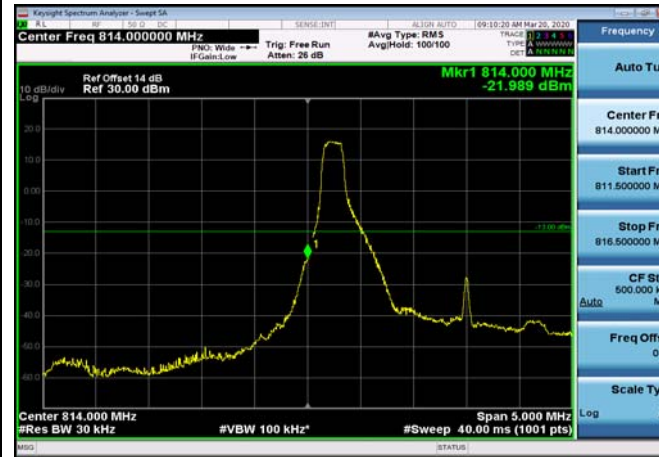

LowRange_FDD26_1.4MHz_814.7_OneRB
_low_QPSK

LowRange_FDD26_1.4MHz_814.7_OneRB
_low_Q16

LowRange_FDD26_1.4MHz_814.7_fullRB
_Low_QPSK

LowRange_FDD26_1.4MHz_814.7_fullRB
_Low_Q16

LowRange_FDD26_3MHz_815.5_OneRB
_low_QPSK