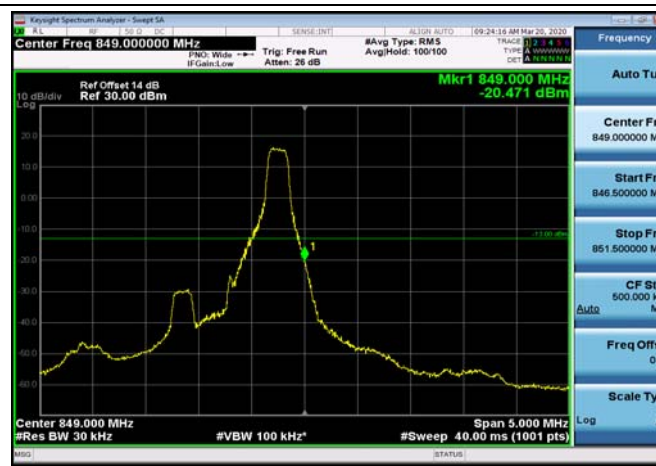

HighRange_FDD26_1.4MHz_848.3_OneRB
_high_QPSK