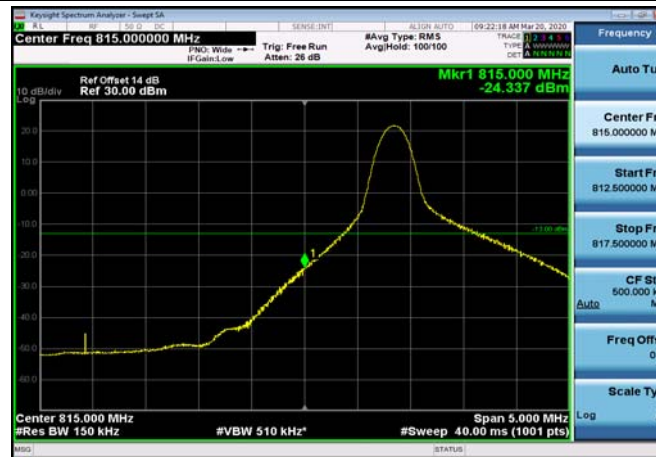

LowRange_FDD26_15MHz_822.5_OneRB
_low_QPSK