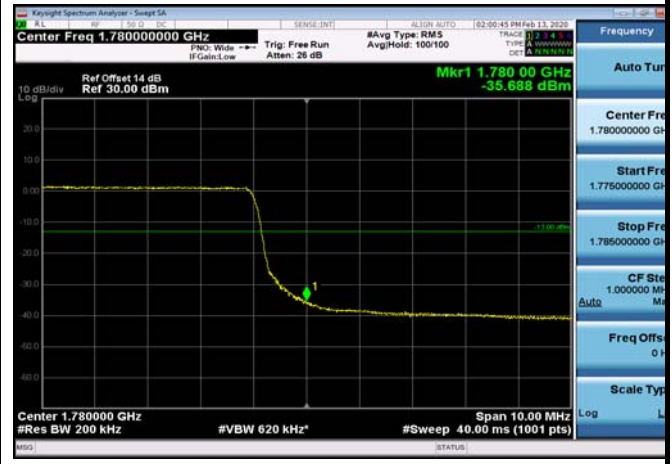

HighRange_FDD66_20MHz_1770_OneRB
_high_QPSK

HighRange_FDD66_20MHz_1770_OneRB
_high_Q16

HighRange_ FDD66_20MHz_1770_fullRB
_High_QPSK

HighRange_ FDD66_20MHz_1770_fullRB
_High_Q16

For CA

LowRange_ FDD07_10+20MHz_1RB0 and 1RB99
QPSK