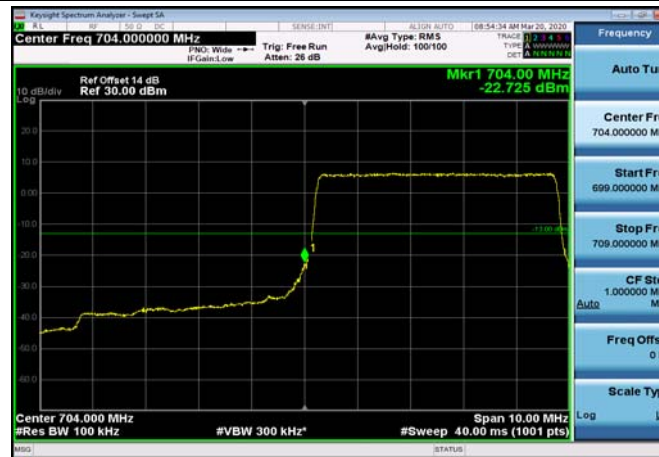

HighRange_FDD12_10MHz_711_OneRB
_high_QPSK

HighRange_FDD12_10MHz_711_OneRB
_high_Q16

HighRange_FDD12_10MHz_711_fullRB
_High_QPSK

HighRange_FDD12_10MHz_711_fullRB
_High_Q16

LowRange_FDD17_5MHz_706.5_OneRB
_low_QPSK

LowRange_FDD17_5MHz_706.5_OneRB
_low_Q16

LowRange_FDD17_5MHz_706.5_fullRB
_Low_QPSK

LowRange_FDD17_5MHz_706.5_fullRB
_Low_Q16

LowRange_FDD17_10MHz_709_OneRB
_low_QPSK

LowRange_FDD17_10MHz_709_OneRB
_low_Q16