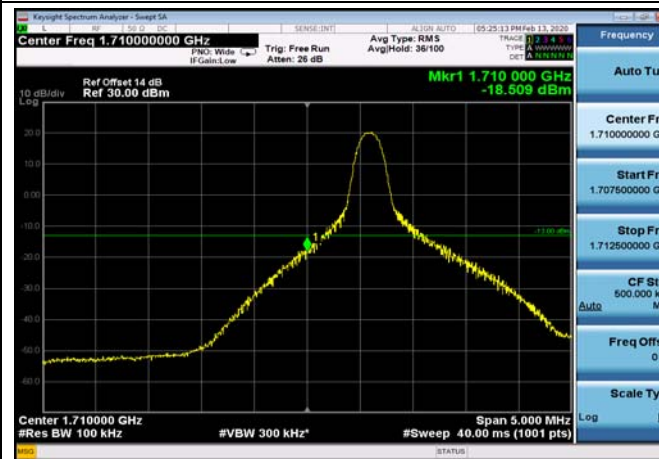

LowRange_FDD66_5MHz_1712.5_fullRB
_Low_QPSK

LowRange_FDD66_5MHz_1712.5_fullRB
_Low_Q16

LowRange_FDD66_10MHz_1715_OneRB
_low_QPSK

LowRange_FDD66_10MHz_1715_OneRB
_low_Q16

LowRange_FDD66_15MHz_1717.5_OneRB
_low_QPSK