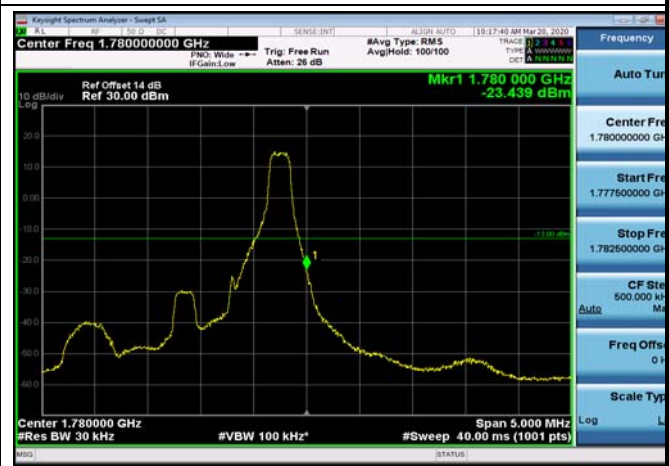

LowRange_FDD66_20MHz_1720_fullRB
_Low_QPSK

LowRange_FDD66_20MHz_1720_fullRB
_Low_Q16

HighRange_FDD66_1.4MHz_1779.3_OneRB
_high_QPSK

HighRange_FDD66_1.4MHz_1779.3_OneRB
_high_Q16

HighRange_FDD66_3MHz_1778.5_OneRB
_high_QPSK