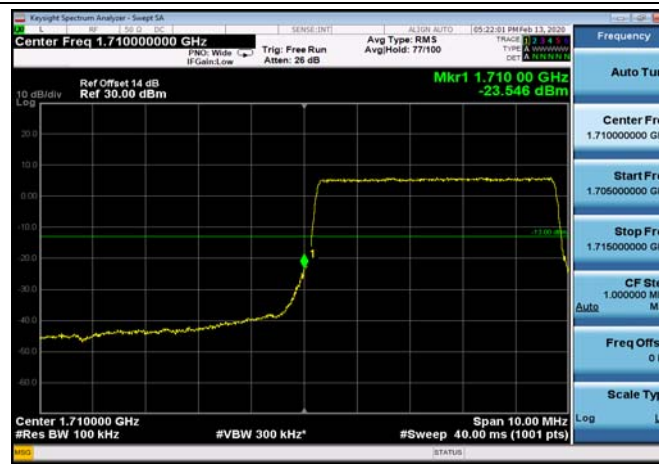

LowRange_FDD66_5MHz_1712.5_fullRB
_Low_QPSK