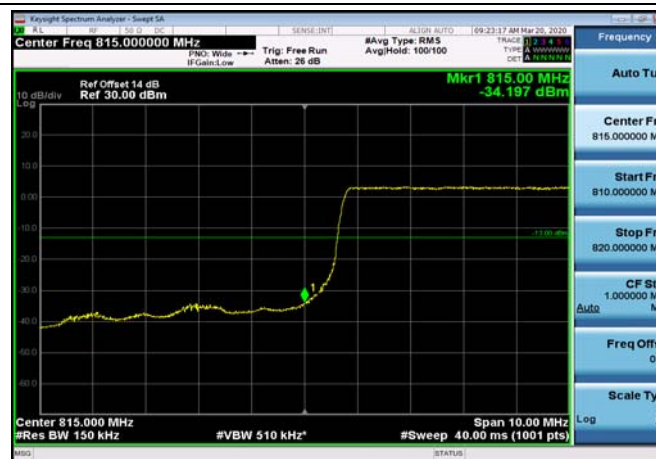

LowRange_FDD26_10MHz_820_fullRB
_Low_Q16

LowRange_FDD26_15MHz_822.5_OneRB
_low_QPSK

LowRange_FDD26_15MHz_822.5_OneRB
_low_Q16

LowRange_FDD26_15MHz_822.5_fullIRB
_Low_QPSK

LowRange_FDD26_15MHz_822.5_fullIRB
_Low_Q16