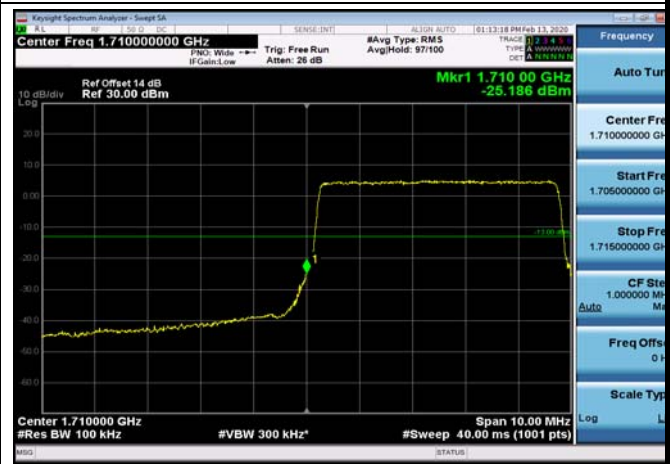

LowRange_FDD66_5MHz_1712.5_fullRB
_Low_Q16