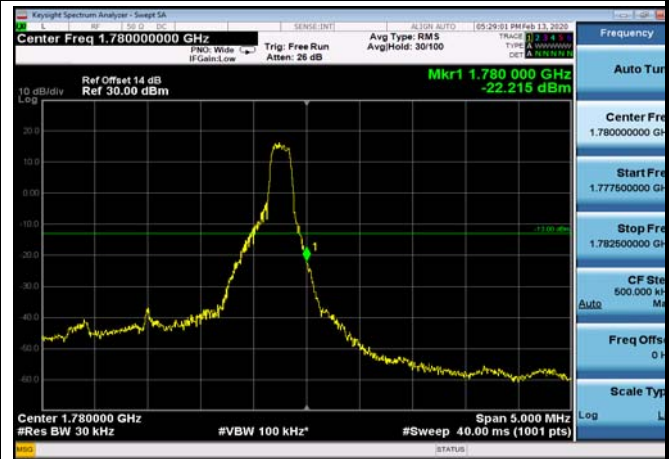

HighRange_FDD66_3MHz_1778.5_OneRB
_high_Q16