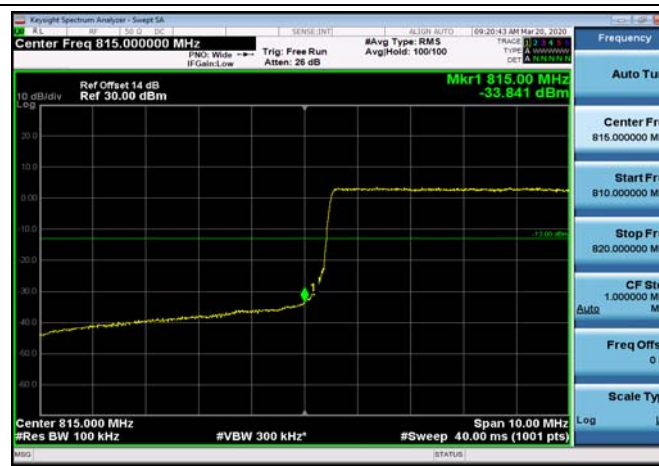

LowRange_FDD26_5MHz_816.5_fullRB
_Low_QPSK

LowRange_FDD26_5MHz_816.5_fullRB
_Low_Q16

LowRange_FDD26_10MHz_820_OneRB
_low_QPSK

LowRange_FDD26_10MHz_820_OneRB
_low_Q16

LowRange_FDD26_10MHz_820_fullRB
_Low_QPSK

LowRange_FDD26_10MHz_820_fullRB
_Low_Q16

LowRange_FDD26_15MHz_822.5_OneRB
_low_QPSK

LowRange_FDD26_15MHz_822.5_OneRB
_low_Q16

LowRange_FDD26_15MHz_822.5_fullIRB
_Low_QPSK

LowRange_FDD26_15MHz_822.5_fullIRB
_Low_Q16