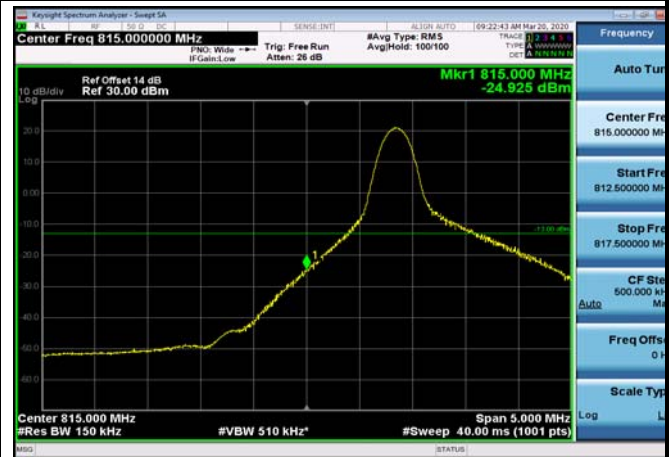

LowRange_FDD26_10MHz_820_fullRB
_Low_Q16

LowRange_FDD26_15MHz_822.5_OneRB
_low_QPSK

LowRange_FDD26_15MHz_822.5_OneRB
_low_Q16

LowRange_FDD26_15MHz_822.5_fullIRB
_Low_QPSK

LowRange_FDD26_15MHz_822.5_fullIRB
_Low_Q16