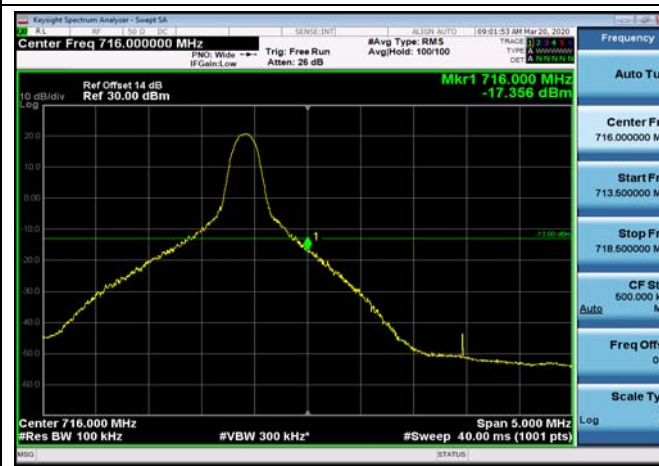

HighRange_FDD17_10MHz_711_OneRB
_high_QPSK