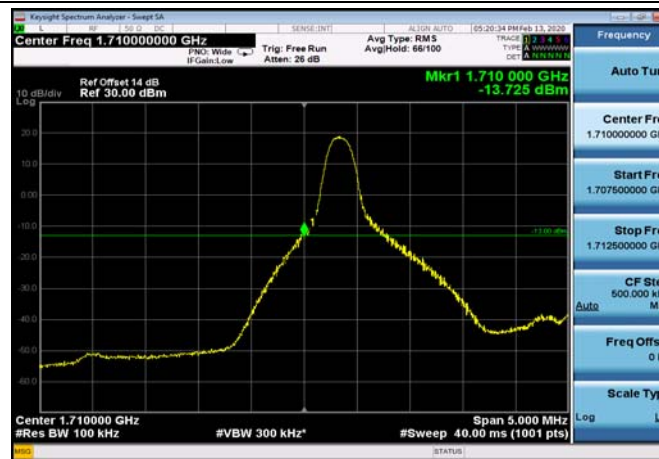

LowRange_FDD66_3MHz_1711.5_OneRB
_low_Q16

LowRange_FDD66_3MHz_1711.5_fullRB
_Low_QPSK

LowRange_FDD66_3MHz_1711.5_fullRB
_Low_Q16

LowRange_FDD66_5MHz_1712.5_OneRB
_low_QPSK

LowRange_FDD66_5MHz_1712.5_OneRB
_low_Q16