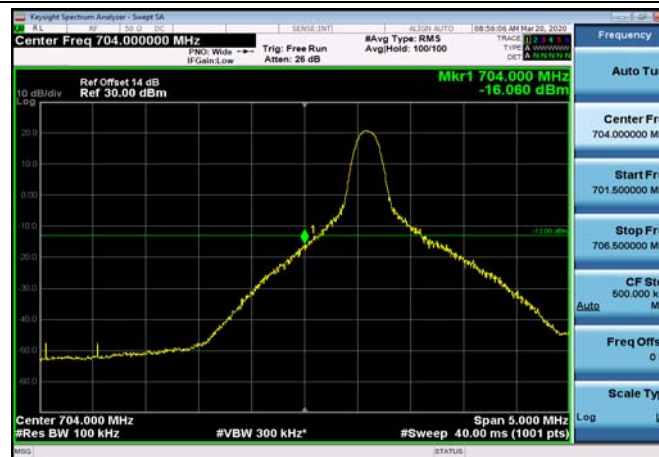

LowRange_FDD17_5MHz_706.5_OneRB
_low_Q16

LowRange_FDD17_5MHz_706.5_fullRB
_Low_QPSK

LowRange_FDD17_5MHz_706.5_fullRB
_Low_Q16

LowRange_FDD17_10MHz_709_OneRB
_low_QPSK

LowRange_FDD17_10MHz_709_OneRB
_low_Q16