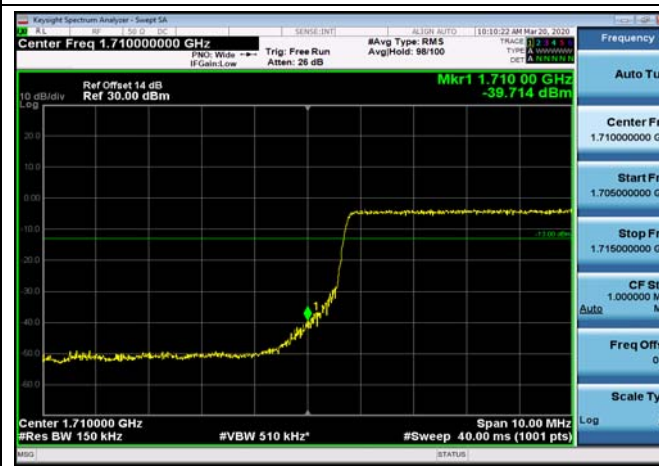

LowRange_FDD66_15MHz_1717.5_fullRB
_Low_QPSK