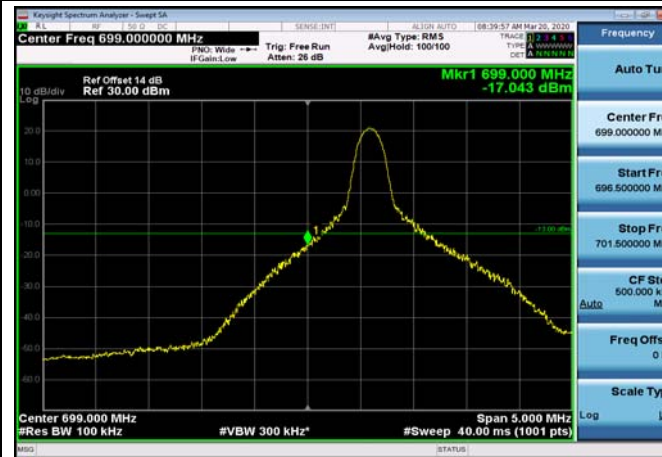

LowRange_FDD12_5MHz_701.5_OneRB
_low_QPSK

LowRange_FDD12_5MHz_701.5_OneRB
_low_Q16

LowRange_FDD12_5MHz_701.5_fullRB
_Low_QPSK

LowRange_FDD12_5MHz_701.5_fullRB
_Low_Q16

LowRange_FDD12_10MHz_704_OneRB
_low_QPSK