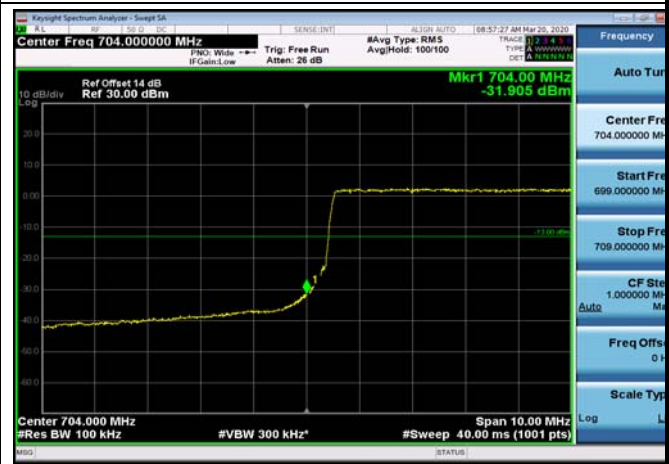

LowRange_FDD17_10MHz_709_fullRB
_Low_Q16