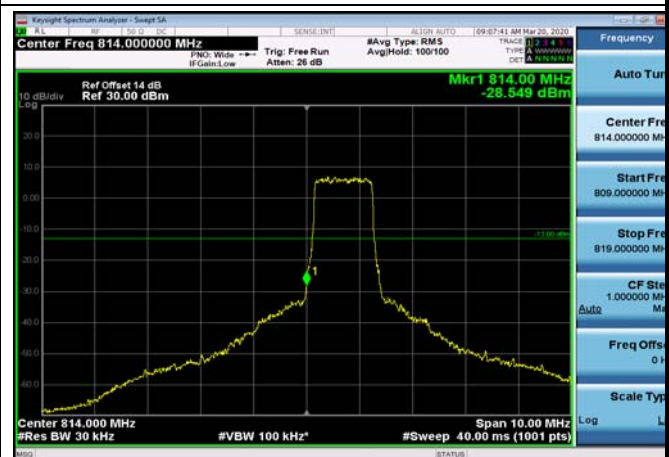

LowRange_FDD26_1.4MHz_814.7_OneRB
_low_QPSK

LowRange_FDD26_1.4MHz_814.7_OneRB
_low_Q16

LowRange_FDD26_1.4MHz_814.7_fullRB
_Low_QPSK

LowRange_FDD26_1.4MHz_814.7_fullRB
_Low_Q16

LowRange_FDD26_3MHz_815.5_OneRB
_low_QPSK