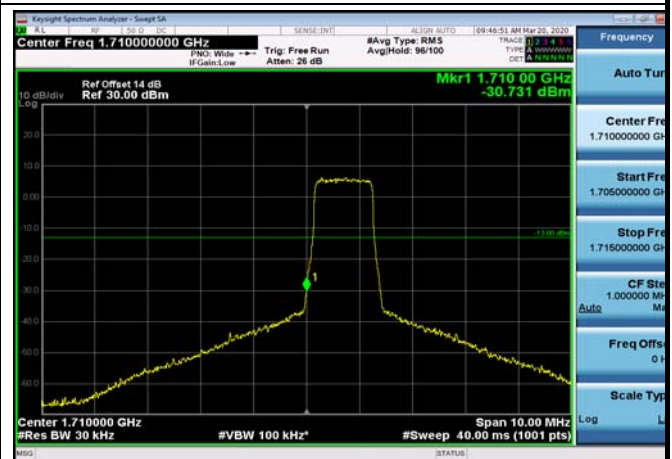

LowRange_FDD66_1.4MHz_1710.7_OneRB
_low_QPSK

LowRange_FDD66_1.4MHz_1710.7_OneRB
_low_Q16

LowRange_FDD66_1.4MHz_1710.7_fullRB
_Low_QPSK

LowRange_FDD66_1.4MHz_1710.7_fullRB
_Low_Q16

LowRange_FDD66_3MHz_1711.5_OneRB
_low_QPSK