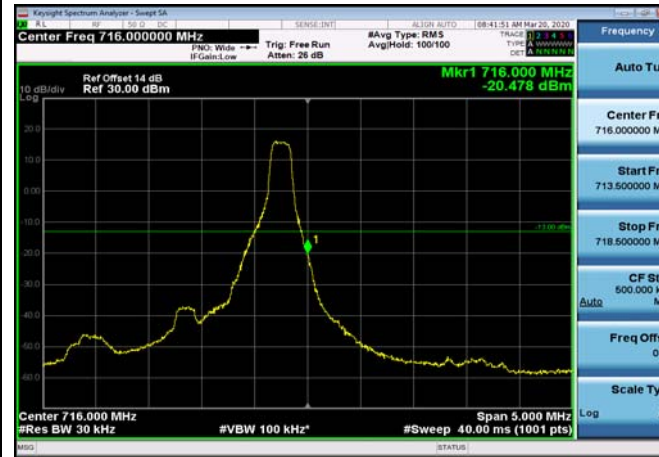

LowRange_FDD12_10MHz_704_OneRB
_low_Q16

LowRange_FDD12_10MHz_704_fullRB
_Low_QPSK

LowRange_FDD12_10MHz_704_fullRB
_Low_Q16

HighRange_FDD12_1.4MHz_715.3_OneRB
_high_QPSK

HighRange_FDD12_1.4MHz_715.3_OneRB
_high_Q16