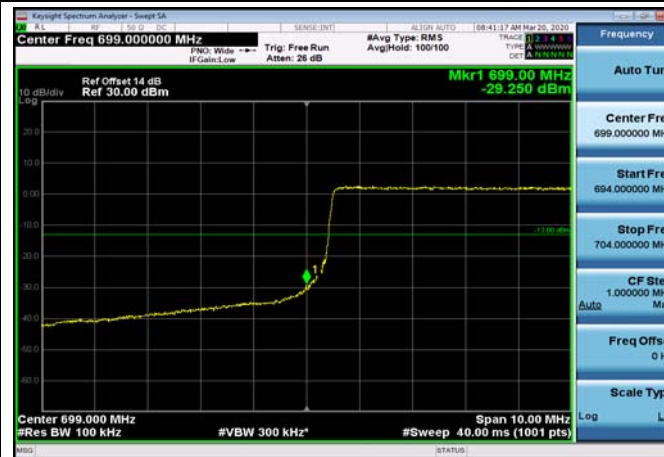

LowRange_FDD12_5MHz_701.5_OneRB
_low_QPSK

LowRange_FDD12_5MHz_701.5_OneRB
_low_Q16

LowRange_FDD12_5MHz_701.5_fullRB
_Low_QPSK

LowRange_FDD12_5MHz_701.5_fullRB
_Low_Q16

LowRange_FDD12_10MHz_704_OneRB
_low_QPSK

LowRange_FDD12_10MHz_704_OneRB
_low_Q16

LowRange_FDD12_10MHz_704_fullRB
_Low_QPSK

LowRange_FDD12_10MHz_704_fullRB
_Low_Q16

HighRange_FDD12_1.4MHz_715.3_OneRB
_high_QPSK

HighRange_FDD12_1.4MHz_715.3_OneRB
_high_Q16