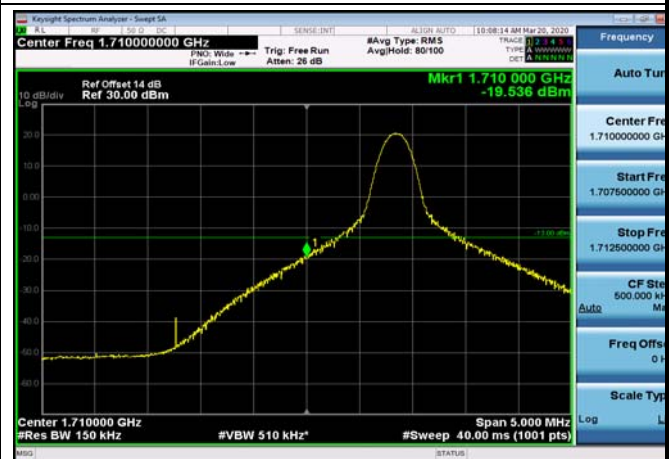

LowRange_FDD66_15MHz_1717.5_OneRB
_low_Q16