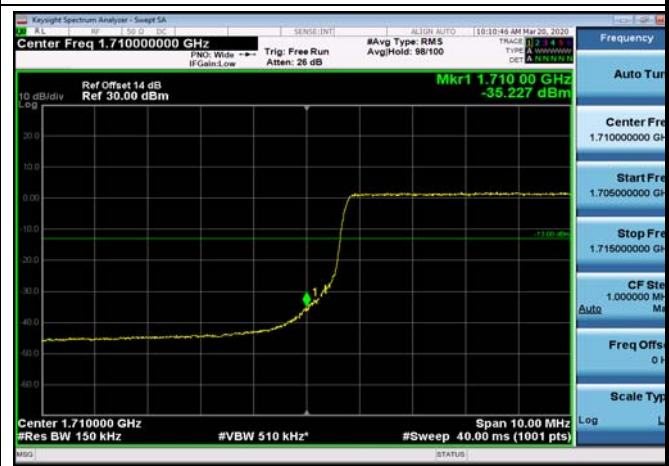

LowRange_FDD66_15MHz_1717.5_fullRB
_Low_Q16