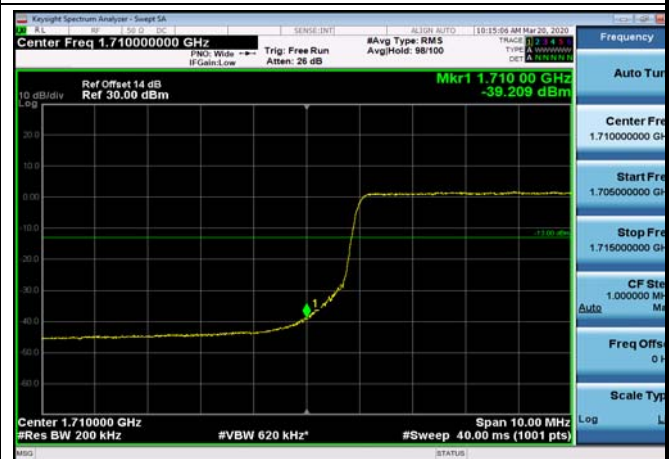

LowRange_FDD66_20MHz_1720_fullRB
_Low_Q16