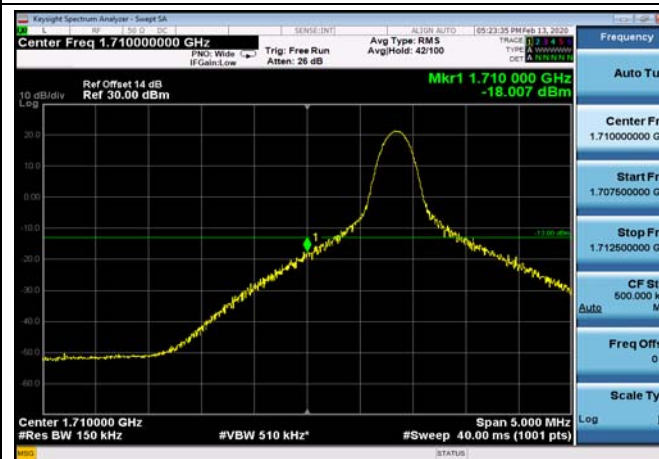

LowRange_FDD66_5MHz_1712.5_fullRB
_Low_QPSK

LowRange_FDD66_5MHz_1712.5_fullRB
_Low_Q16

LowRange_FDD66_10MHz_1715_OneRB
_low_QPSK

LowRange_FDD66_10MHz_1715_OneRB
_low_Q16

LowRange_FDD66_15MHz_1717.5_OneRB
_low_QPSK