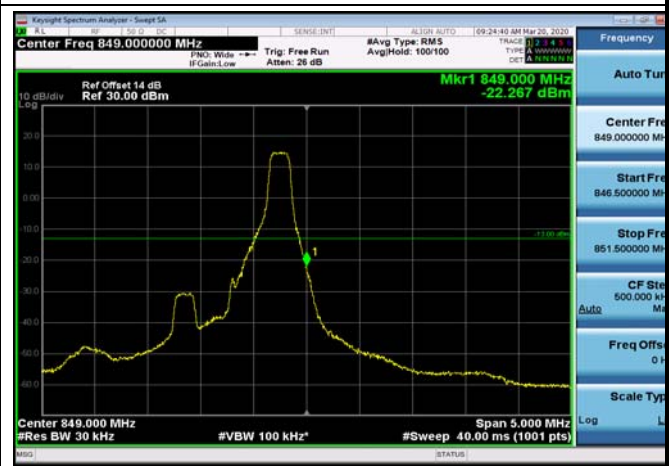

HighRange_FDD26_1.4MHz_848.3_OneRB
_high_Q16