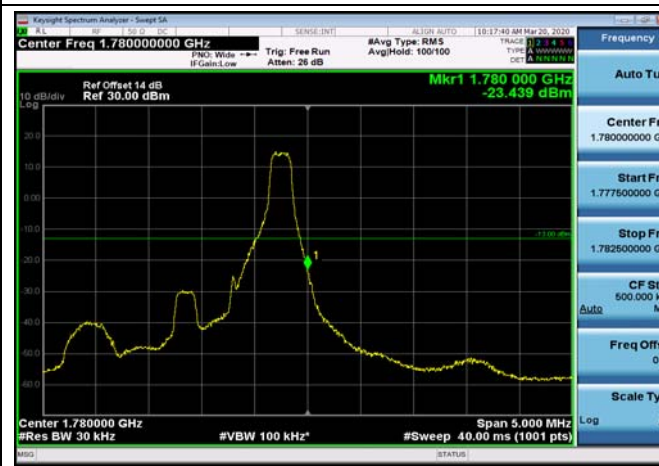

HighRange_FDD66_1.4MHz_1779.3_OneRB
_high_QPSK