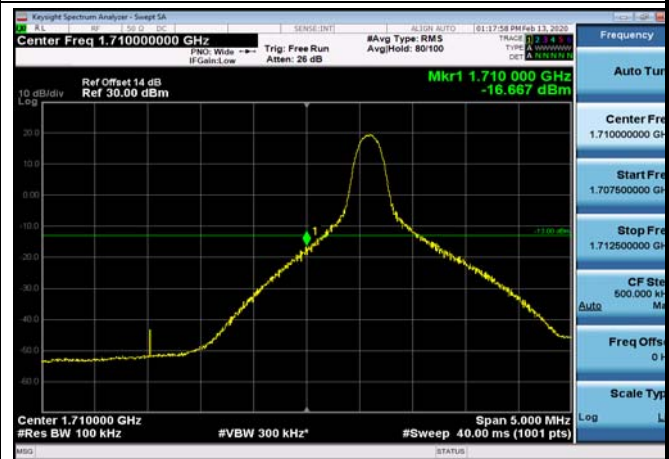

LowRange_FDD66_5MHz_1712.5_fullRB
_Low_QPSK

LowRange_FDD66_5MHz_1712.5_fullRB
_Low_Q16

LowRange_FDD66_10MHz_1715_OneRB
_low_QPSK

LowRange_FDD66_10MHz_1715_OneRB
_low_Q16

LowRange_FDD66_15MHz_1717.5_OneRB
_low_QPSK