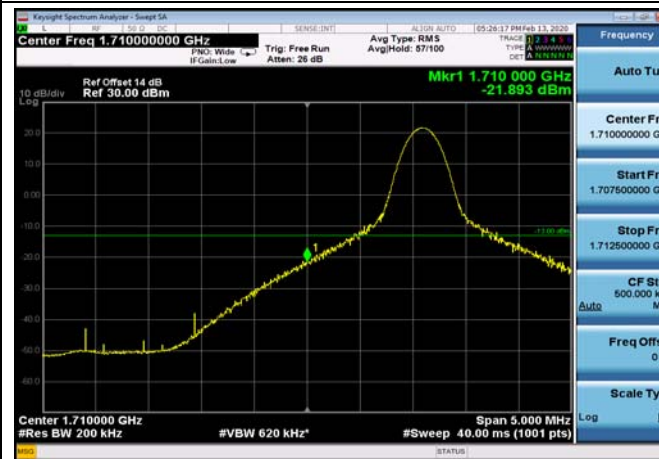

LowRange_FDD66_15MHz_1717.5_OneRB
_low_Q16

LowRange_FDD66_15MHz_1717.5_fullRB
_Low_QPSK

LowRange_FDD66_15MHz_1717.5_fullRB
_Low_Q16

LowRange_FDD66_20MHz_1720_OneRB
_low_QPSK

LowRange_FDD66_20MHz_1720_OneRB
_low_Q16