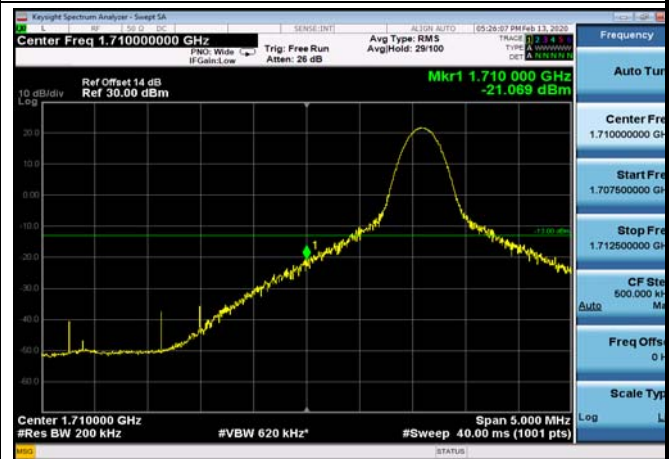

LowRange_FDD66_15MHz_1717.5_OneRB
_low_Q16

LowRange_FDD66_15MHz_1717.5_fullRB
_Low_QPSK

LowRange_FDD66_15MHz_1717.5_fullRB
_Low_Q16

LowRange_FDD66_20MHz_1720_OneRB
_low_QPSK

LowRange_FDD66_20MHz_1720_OneRB
_low_Q16