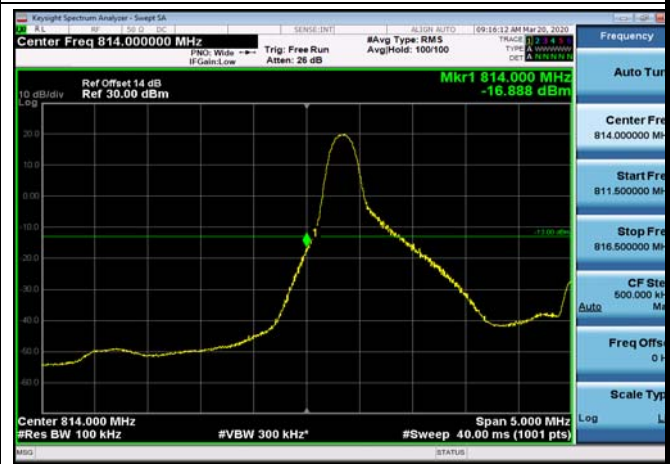

LowRange_FDD26_3MHz_815.5_OneRB
_low_Q16

LowRange_FDD26_3MHz_815.5_fullRB
_Low_QPSK

LowRange_FDD26_3MHz_815.5_fullRB
_Low_Q16

LowRange_FDD26_5MHz_816.5_OneRB
_low_QPSK

LowRange_FDD26_5MHz_816.5_OneRB
_low_Q16