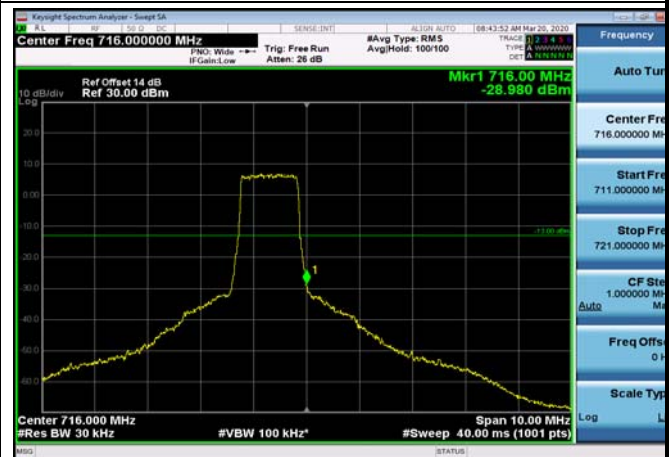

HighRange_FDD12_1.4MHz_715.3_fullIRB
_High_Q16