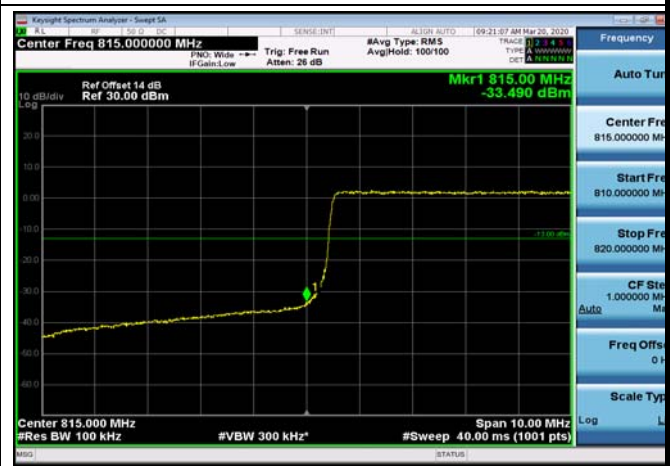

LowRange_FDD26_10MHz_820_fullRB
_Low_Q16