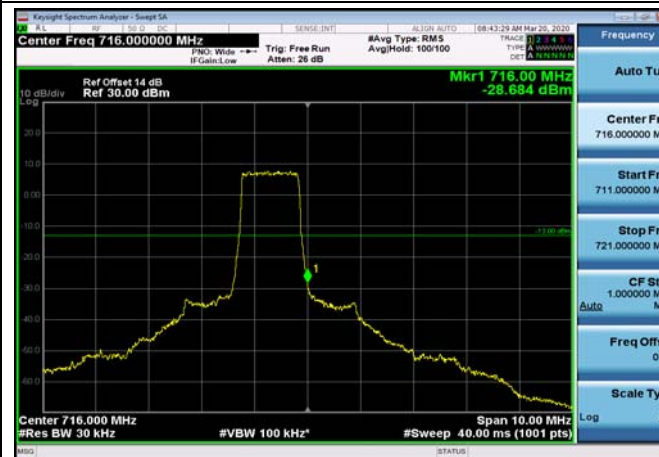

HighRange_FDD12_1.4MHz_715.3_fullIRB
_High_QPSK