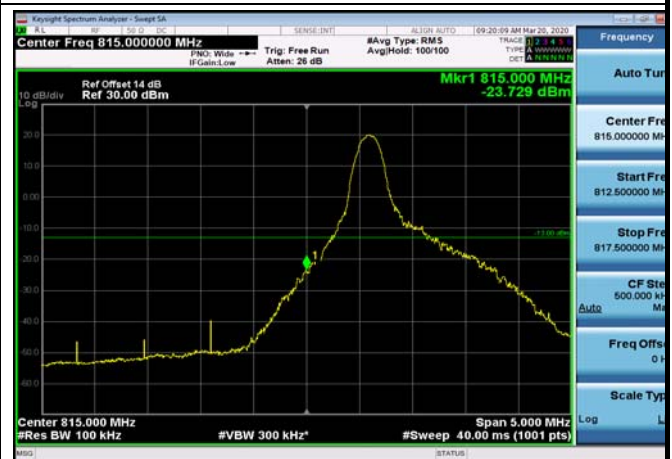

LowRange_FDD26_5MHz_816.5_fullRB
_Low_QPSK

LowRange_FDD26_5MHz_816.5_fullRB
_Low_Q16

LowRange_FDD26_10MHz_820_OneRB
_low_QPSK

LowRange_FDD26_10MHz_820_OneRB
_low_Q16

LowRange_FDD26_10MHz_820_fullRB
_Low_QPSK