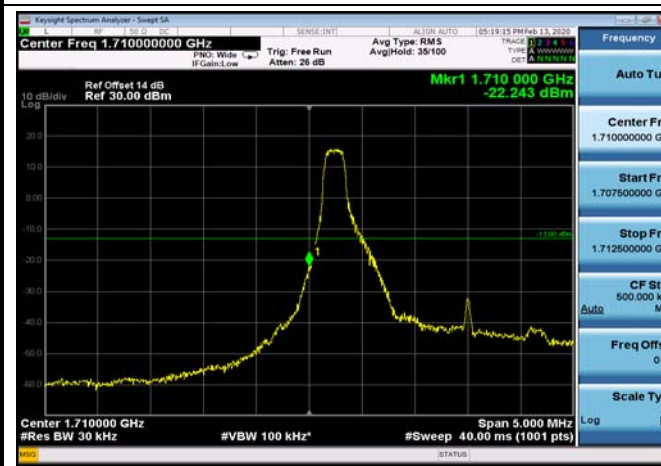

LowRange_FDD66_1.4MHz_1710.7_OneRB
_low_QPSK

LowRange_FDD66_1.4MHz_1710.7_OneRB
_low_Q16

LowRange_FDD66_1.4MHz_1710.7_fullRB
_Low_QPSK

LowRange_FDD66_1.4MHz_1710.7_fullRB
_Low_Q16

LowRange_FDD66_3MHz_1711.5_OneRB
_low_QPSK