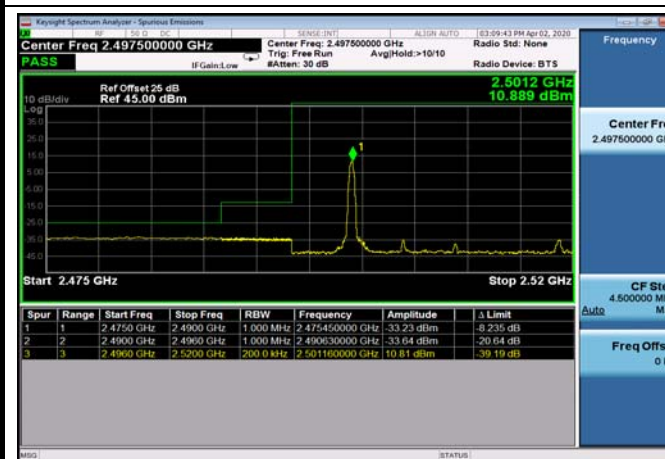

HighRange_FDD66_20MHz_1770_OneRB
_high_QPSK

HighRange_FDD66_20MHz_1770_OneRB
_high_Q16

HighRange_ FDD66_20MHz_1770_fullRB
_High_QPSK

HighRange_ FDD66_20MHz_1770_fullRB
_High_Q16

For CA

LowRange_ FDD07_10+20MHz_1RB0 and 1RB99
QPSK