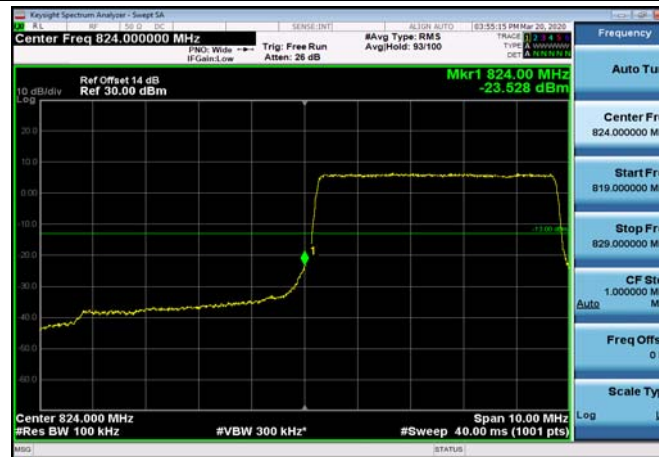

HighRange_FDD04_15MHz_1747.5_OneRB
_high_QPSK

HighRange_FDD04_15MHz_1747.5_OneRB
_high_Q16

HighRange_FDD04_15MHz_1747.5_fullRB
_High_QPSK

HighRange_FDD04_15MHz_1747.5_fullRB
_High_Q16

HighRange_FDD04_20MHz_1745_OneRB
_high_QPSK

HighRange_FDD04_20MHz_1745_OneRB
_high_Q16

LowRange_FDD05_5MHz_826.5_fullRB
_Low_QPSK

LowRange_FDD05_5MHz_826.5_fullRB
_Low_Q16

LowRange_FDD05_10MHz_829_OneRB
_low_QPSK

LowRange_FDD05_10MHz_829_OneRB
_low_Q16