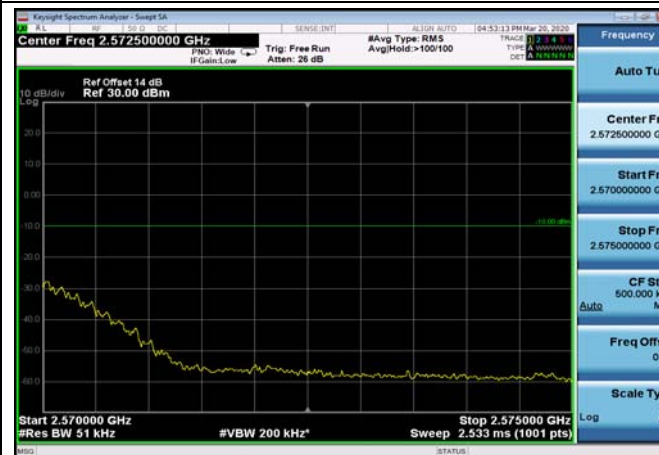

FDD07_15MHz_2562.5_QPSK_fullIRB
_ExtraBands_Range_2576~2595

HighRange_FDD07_20MHz_2560_OneRB
_high_QPSK

HighRange_FDD07_20MHz_2560_OneRB
_high_Q16

FDD07_20MHz_2560_Q16_OneRB_high
_ExtraBands_Range_2570~2575