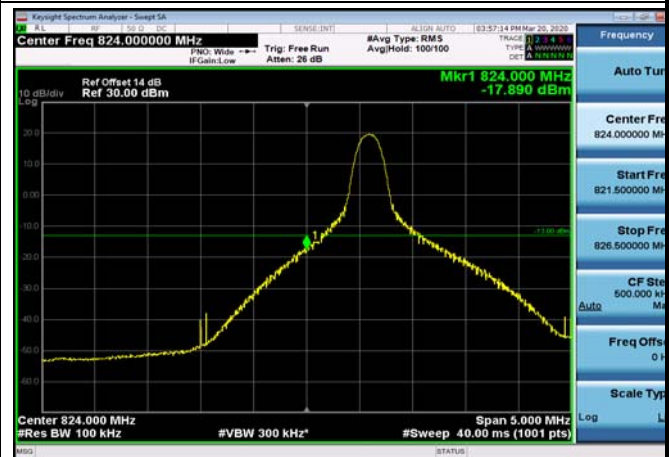

HighRange_FDD04_20MHz_1745_OneRB
_high_Q16

LowRange_FDD05_5MHz_826.5_fullRB
_Low_QPSK

LowRange_FDD05_5MHz_826.5_fullRB
_Low_Q16

LowRange_FDD05_10MHz_829_OneRB
_low_QPSK

LowRange_FDD05_10MHz_829_OneRB
_low_Q16