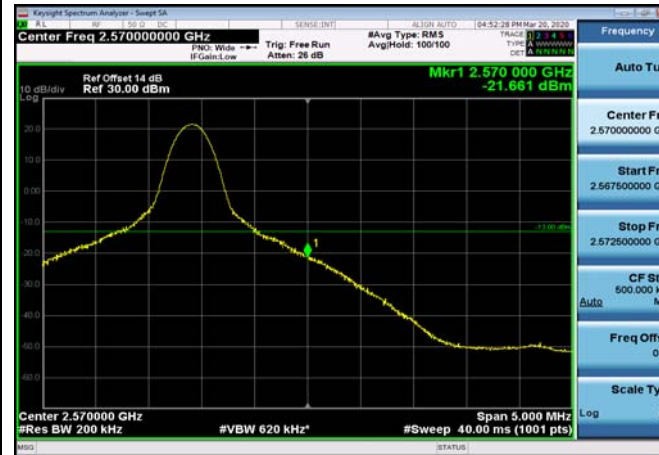

FDD07_20MHz_2560_Q16_OneRB_high
_ExtraBands_Range_2570~2575

HighRange_FDD07_20MHz_2560_OneRB
_high_QPSK