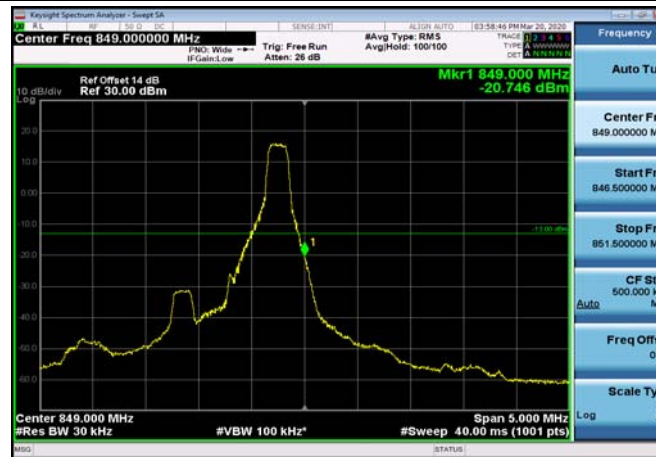

LowRange_FDD05_10MHz_829_fullRB
_Low_QPSK

LowRange_FDD05_10MHz_829_fullRB
_Low_Q16

HighRange_FDD05_1.4MHz_848.3_OneRB
_high_QPSK

HighRange_FDD05_1.4MHz_848.3_OneRB
_high_Q16

HighRange_FDD05_1.4MHz_848.3_fullIRB
_High_QPSK