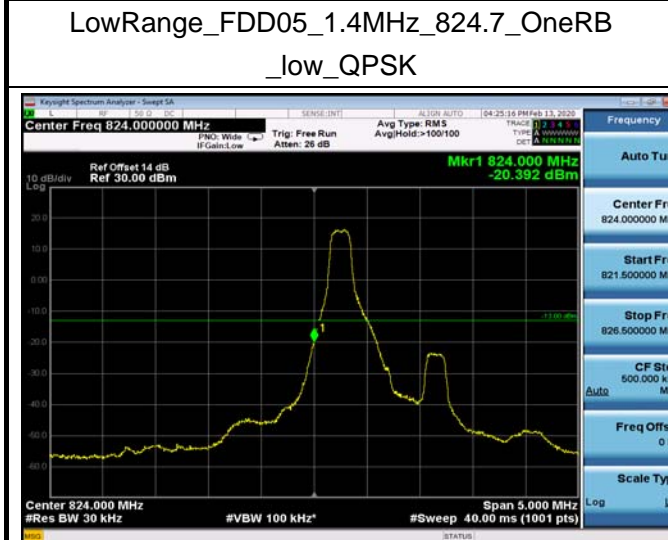

HighRange_FDD04_15MHz_1747.5_OneRB
_high_QPSK

HighRange_FDD04_15MHz_1747.5_OneRB
_high_Q16

HighRange_FDD04_15MHz_1747.5_fullRB
_High_QPSK

HighRange_FDD04_15MHz_1747.5_fullRB
_High_Q16

HighRange_FDD04_20MHz_1745_OneRB
_high_QPSK

HighRange_FDD04_20MHz_1745_OneRB
_high_Q16

LowRange_FDD05_5MHz_826.5_fullRB
_Low_QPSK

LowRange_FDD05_5MHz_826.5_fullRB
_Low_Q16

LowRange_FDD05_10MHz_829_OneRB
_low_QPSK

LowRange_FDD05_10MHz_829_OneRB
_low_Q16