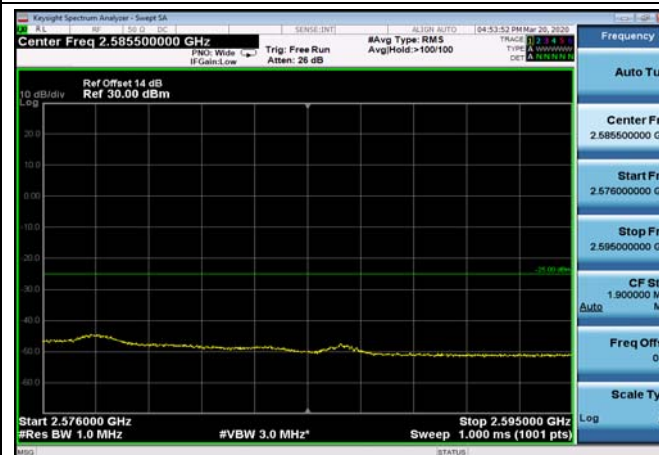

FDD07_20MHz_2560_Q16_OneRB_high
_ExtraBands_Range_2576~2595