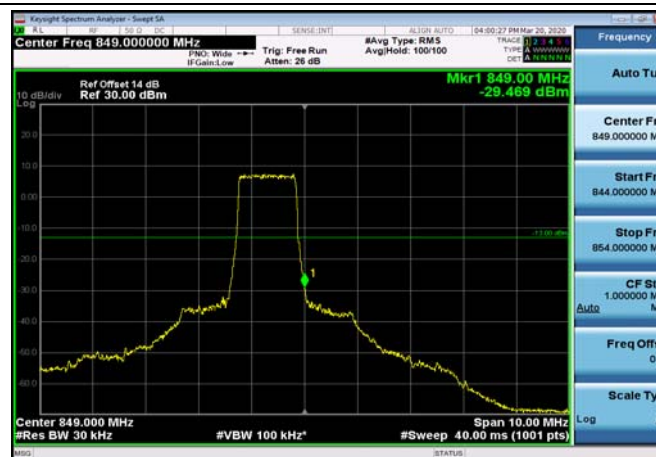

LowRange_FDD05_10MHz_829_fullRB
_Low_QPSK

LowRange_FDD05_10MHz_829_fullRB
_Low_Q16

HighRange_FDD05_1.4MHz_848.3_OneRB
_high_QPSK

HighRange_FDD05_1.4MHz_848.3_OneRB
_high_Q16

HighRange_FDD05_1.4MHz_848.3_fullIRB
_High_QPSK