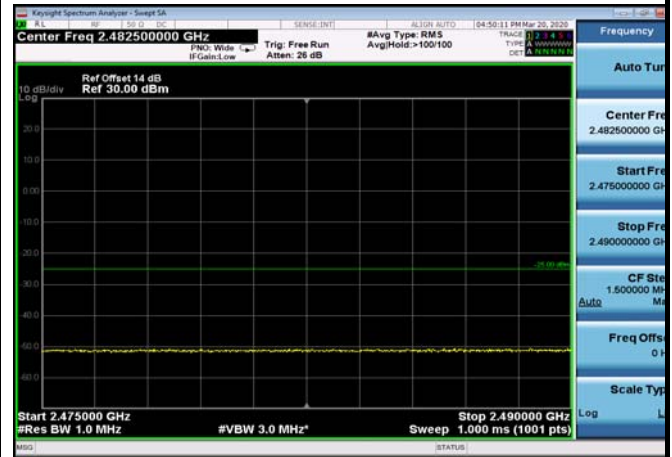

FDD07_15MHz_2562.5_QPSK_fullIRB
_ExtraBands_Range_2570~2575

FDD07_15MHz_2562.5_QPSK_fullIRB
_ExtraBands_Range_2475~2490