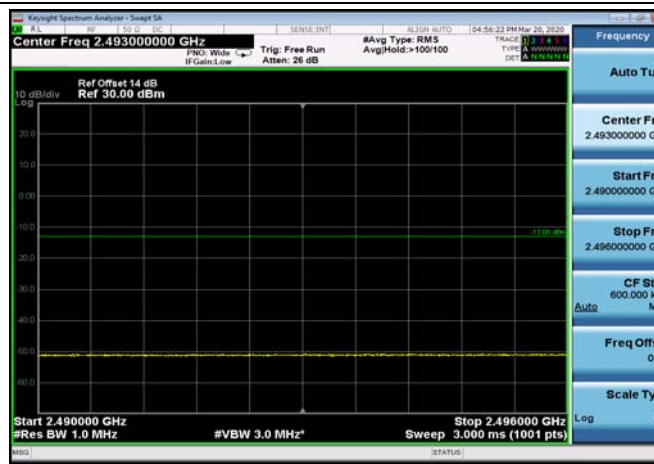

HighRange_FDD07_20MHz_2560_fullIRB
_High_QPSK

HighRange_FDD07_20MHz_2560_fullIRB
_High_Q16

FDD07_20MHz_2560_QPSK_fullIRB_ExtraBan
ds_Range_2475~2490

FDD07_20MHz_2560_QPSK_fullIRB_ExtraBan
ds_Range_2490~2496