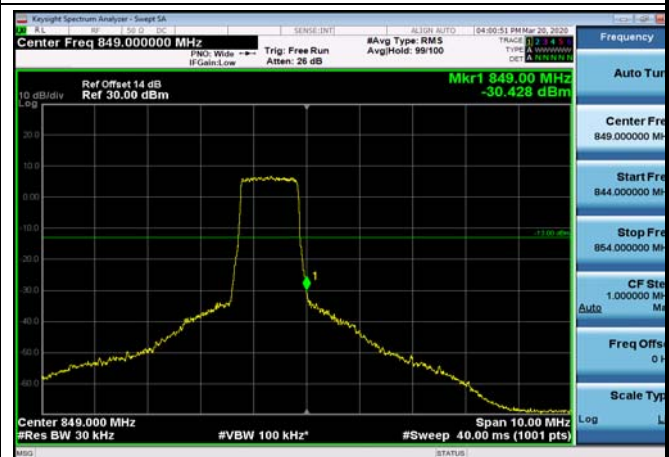

HighRange_FDD05_3MHz_847.5_OneRB
_high_Q16

HighRange_FDD05_1.4MHz_848.3_fullIRB
_High_Q16