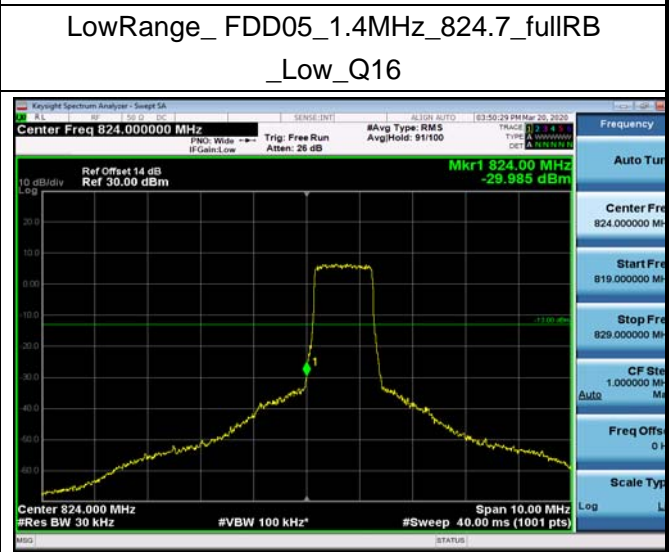

LowRange_FDD05_5MHz_826.5_fullRB
_Low_Q16