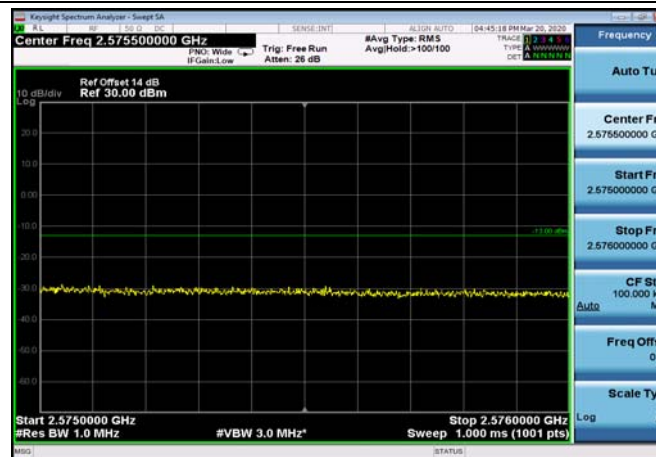

HighRange_FDD07_15MHz_2562.5_OneRB
_high_QPSK

FDD07_10MHz_2565_QPSK_fullIRB_ExtraBan
ds_Range_2575~2576