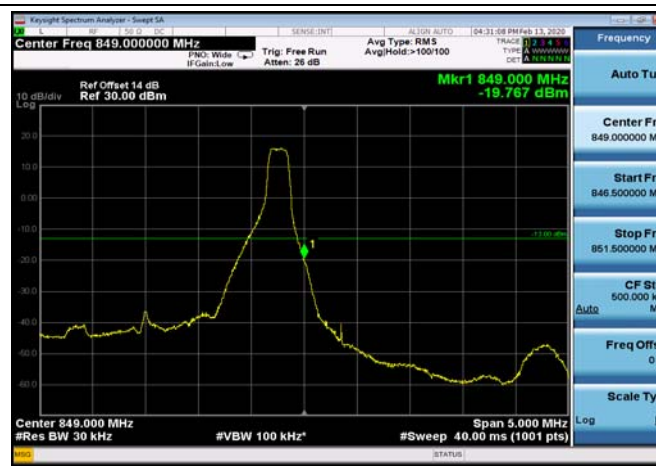

HighRange_FDD05_3MHz_847.5_OneRB
_high_QPSK