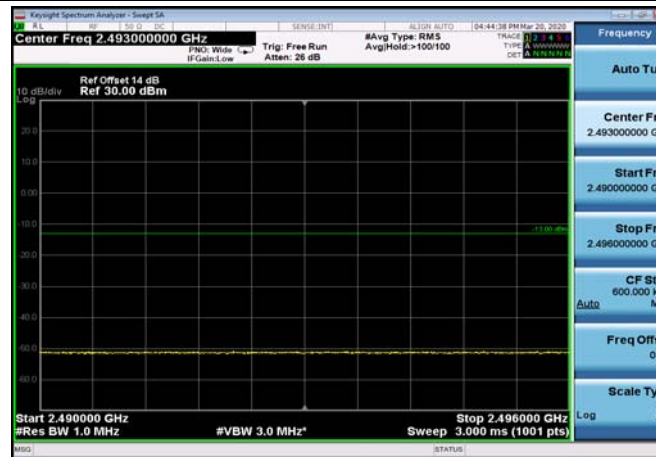

HighRange_FDD07_10MHz_2565_fullIRB
_High_QPSK

HighRange_FDD07_10MHz_2565_fullIRB
_High_Q16

FDD07_10MHz_2565_QPSK_fullIRB_ExtraBan
ds_Range_2475~2490

FDD07_10MHz_2565_QPSK_fullIRB_ExtraBan
ds_Range_2490~2496