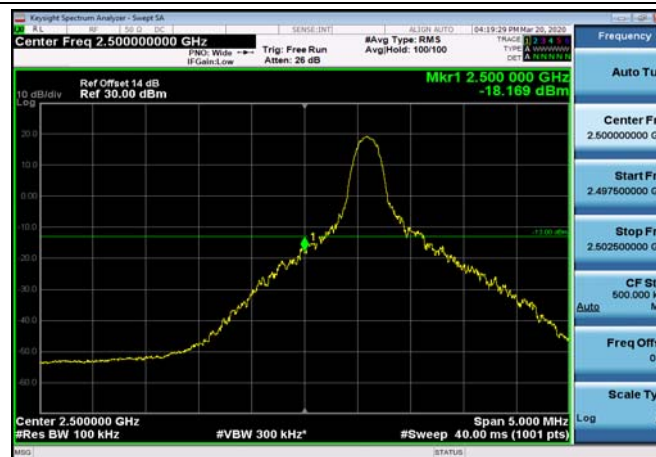

LowRange_FDD07_10MHz_2505_OneRB
_low_Q16