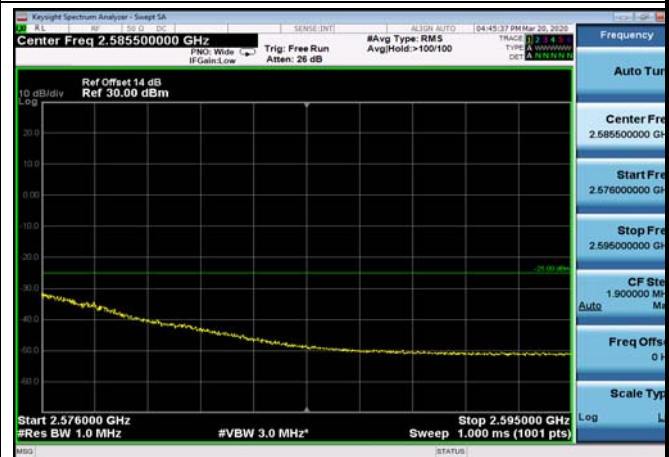

HighRange_FDD07_15MHz_2562.5_OneRB
_high_Q16

FDD07_10MHz_2565_QPSK_fullIRB_ExtraBan
ds_Range_2576~2595