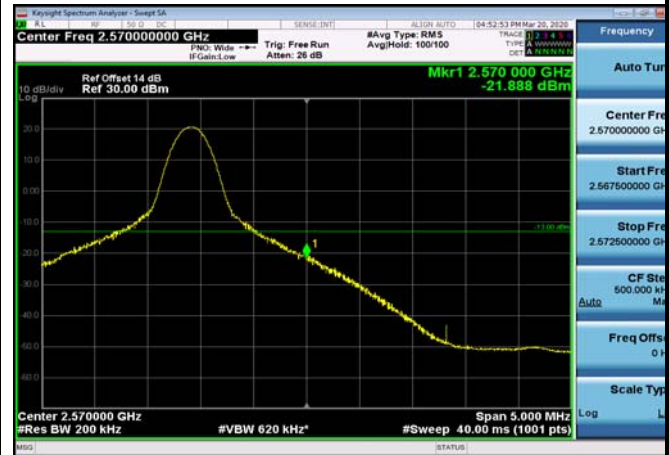

FDD07_15MHz_2562.5_QPSK_fullIRB
_ExtraBands_Range_2576~2595

HighRange_FDD07_20MHz_2560_OneRB
_high_QPSK

HighRange_FDD07_20MHz_2560_OneRB
_high_Q16

FDD07_20MHz_2560_Q16_OneRB_high
_ExtraBands_Range_2570~2575