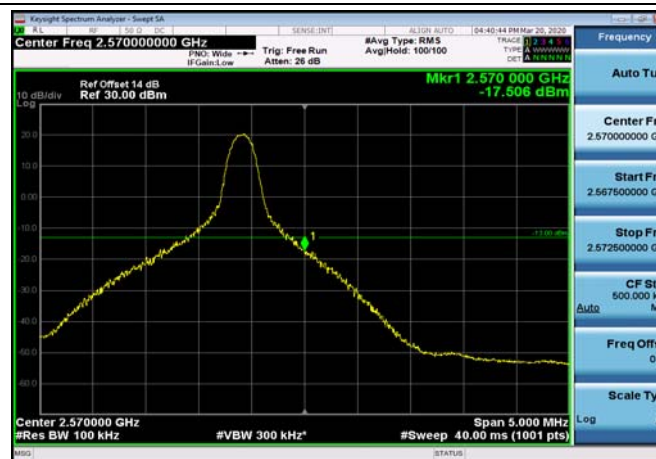

FDD07_10MHz_2565_Q16_OneRB_high_ExtraBands_Range_2570~2575

HighRange_FDD07_10MHz_2565_OneRB_high_QPSK