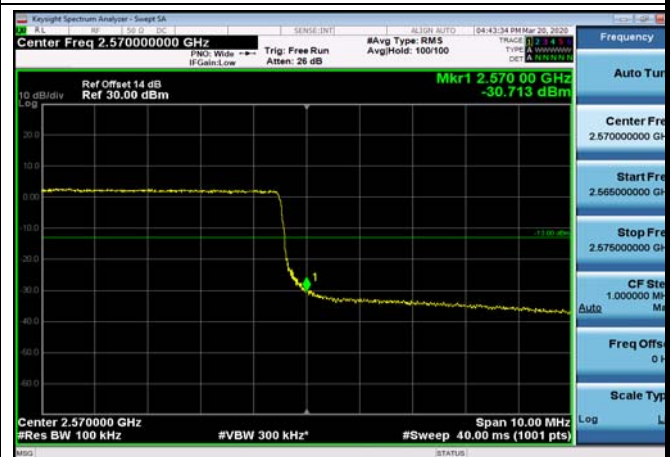

FDD07_10MHz_2565_QPSK_fullIRB_ExtraBan
ds_Range_2475~2490

HighRange_FDD07_10MHz_2565_fullIRB
_High_QPSK