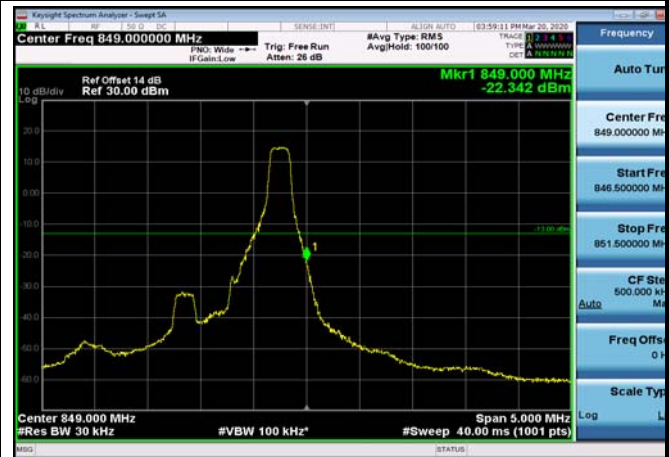

LowRange_FDD05_10MHz_829_fullRB
_Low_QPSK

LowRange_FDD05_10MHz_829_fullRB
_Low_Q16

HighRange_FDD05_1.4MHz_848.3_OneRB
_high_QPSK

HighRange_FDD05_1.4MHz_848.3_OneRB
_high_Q16

HighRange_FDD05_1.4MHz_848.3_fullIRB
_High_QPSK