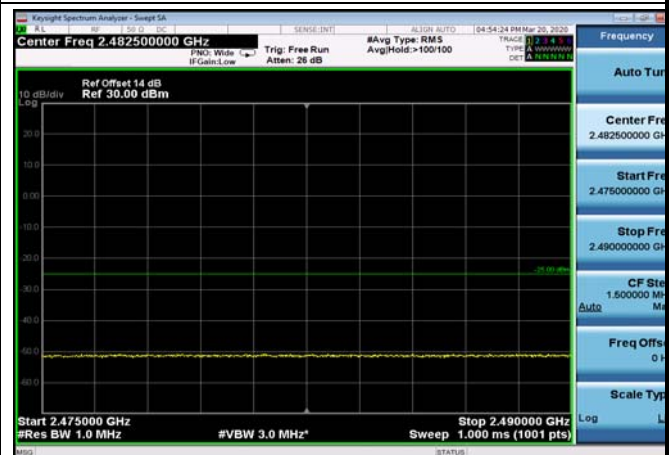

HighRange_FDD07_20MHz_2560_fullIRB
_High_QPSK

FDD07_20MHz_2560_QPSK_OneRB_low
_ExtraBands_Range_2475~2490