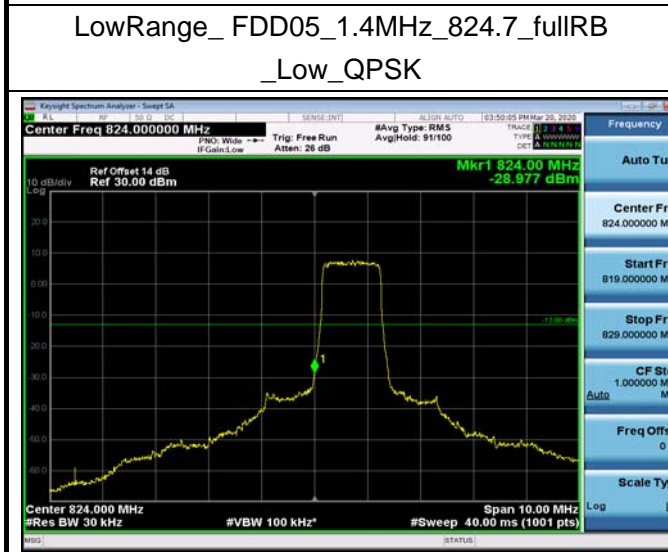

HighRange_FDD04_15MHz_1747.5_OneRB
_high_QPSK

HighRange_FDD04_15MHz_1747.5_OneRB
_high_Q16

HighRange_FDD04_15MHz_1747.5_fullRB
_High_QPSK

HighRange_FDD04_15MHz_1747.5_fullRB
_High_Q16

HighRange_FDD04_20MHz_1745_OneRB
_high_QPSK

HighRange_FDD04_20MHz_1745_OneRB
_high_Q16

LowRange_FDD05_5MHz_826.5_fullRB
_Low_QPSK

LowRange_FDD05_5MHz_826.5_fullRB
_Low_Q16

LowRange_FDD05_10MHz_829_OneRB
_low_QPSK

LowRange_FDD05_10MHz_829_OneRB
_low_Q16