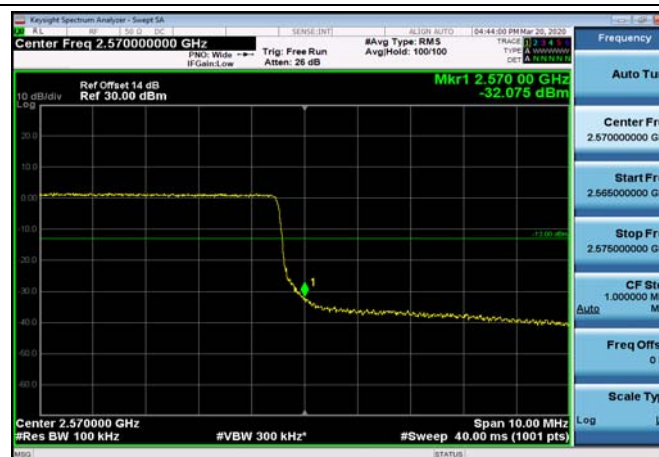

HighRange_FDD07_10MHz_2565_fullIRB
_High_Q16