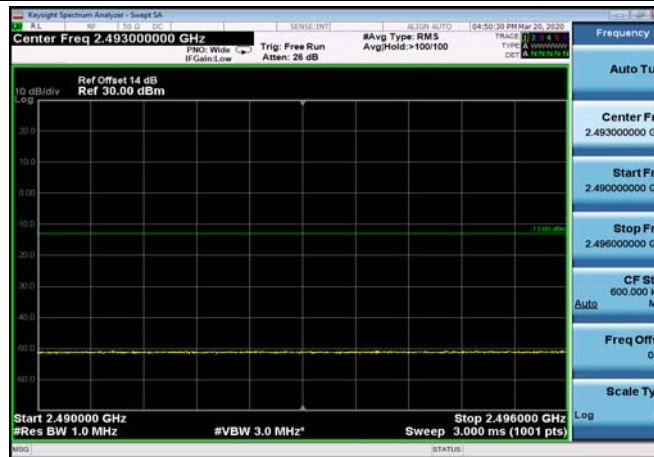

FDD07_15MHz_2562.5_QPSK_fullIRB
_ExtraBands_Range_2575~2576

FDD07_15MHz_2562.5_QPSK_fullIRB
_ExtraBands_Range_2490~2496