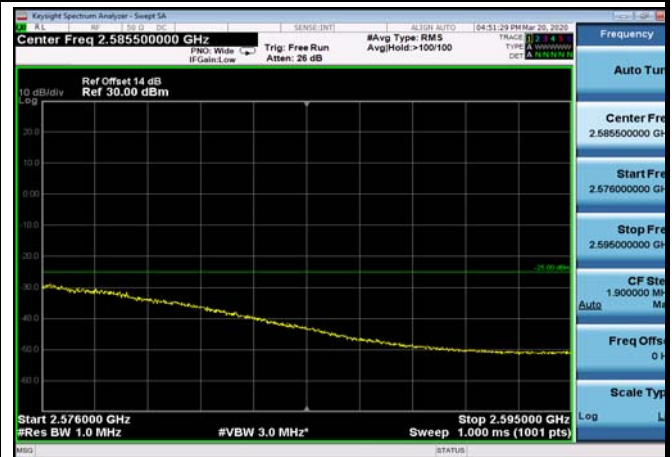

HighRange_FDD07_20MHz_2560_OneRB
_high_Q16

FDD07_15MHz_2562.5_QPSK_fullIRB
_ExtraBands_Range_2576~2595