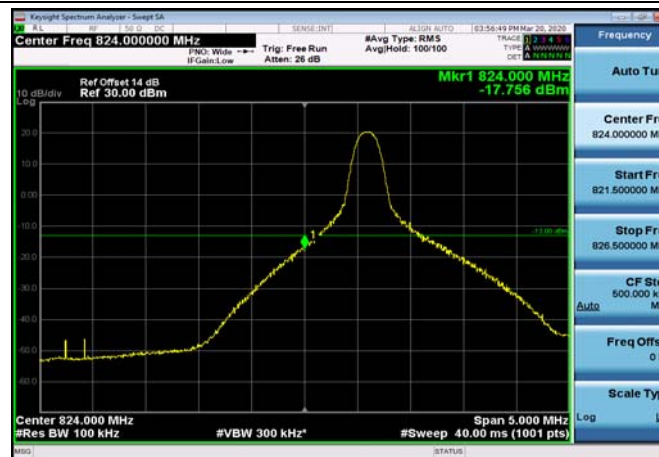

HighRange_FDD04_20MHz_1745_OneRB
_high_Q16

LowRange_FDD05_5MHz_826.5_fullRB
_Low_QPSK

LowRange_FDD05_5MHz_826.5_fullRB
_Low_Q16

LowRange_FDD05_10MHz_829_OneRB
_low_QPSK

LowRange_FDD05_10MHz_829_OneRB
_low_Q16