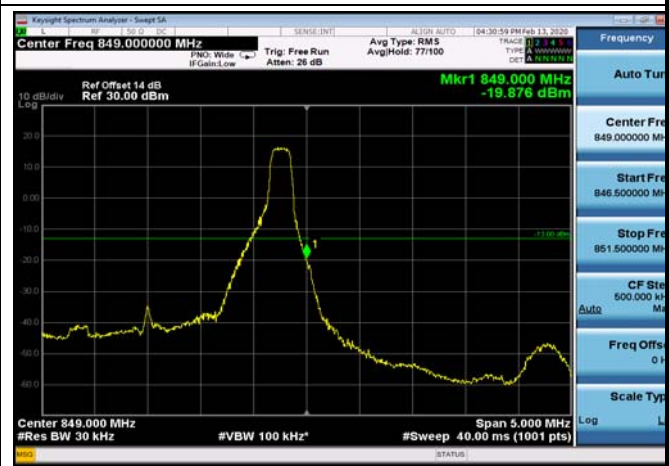

HighRange_FDD05_3MHz_847.5_fullRB
_High_Q16

HighRange_FDD05_3MHz_847.5_OneRB
_high_Q16