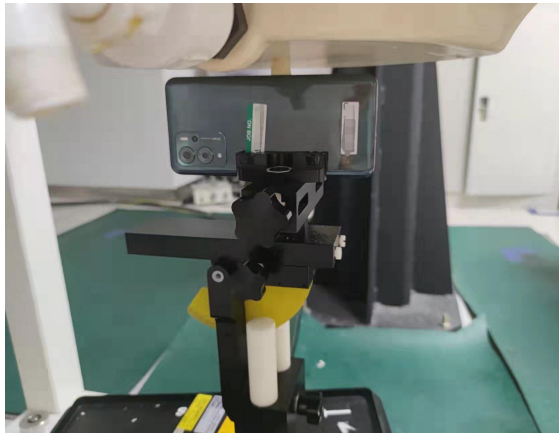

SETUP PHOTOGRAPH

Left Cheek

Left Tilt

Right Cheek

Right Tilt

Back(10mm)

Front(10mm)

Top(10mm)

Bottom(10mm)

Left(10mm)

Right(10mm)