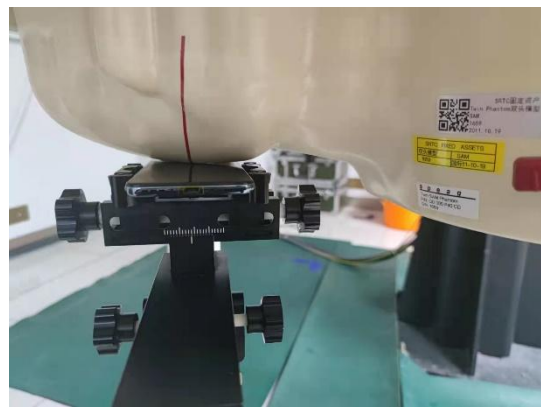

SETUP PHOTOGRAPH

Left Cheek

Left Tilt

Right Cheek

Right Tilt

Back(10mm)

Front(10mm)

Top(10mm)

Bottom(10mm)

Left(10mm)

Right(10mm)