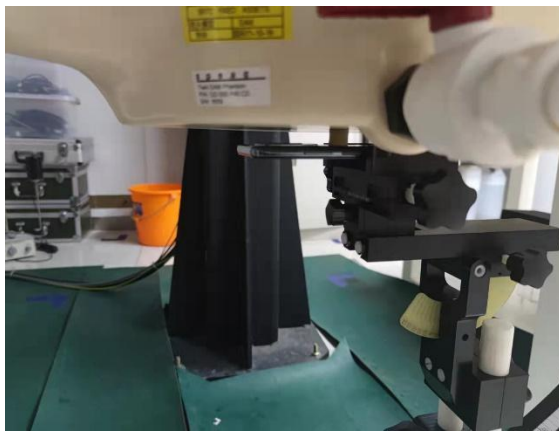

SETUP PHOTOGRAPH

Left Cheek

Left Tilt

Right Cheek

Right Tilt

Back(10mm)

Front(10mm)

Top(10mm)

Bottom(10mm)

Left(10mm)

Right(10mm)