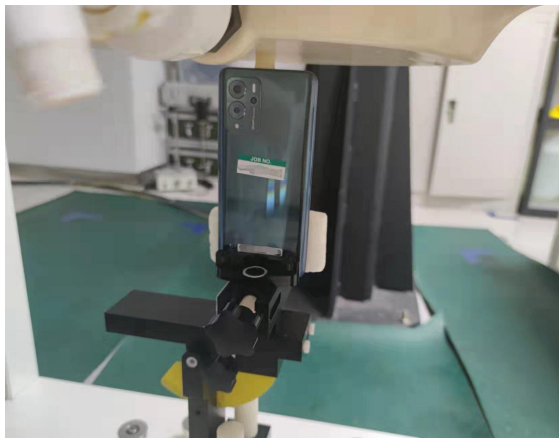

SETUP PHOTOGRAPH

Left Cheek

Left Tilt

Right Cheek

Right Tilt

Back(10mm)

Front(10mm)

Top(10mm)

Bottom(10mm)

Left(10mm)

Right(10mm)