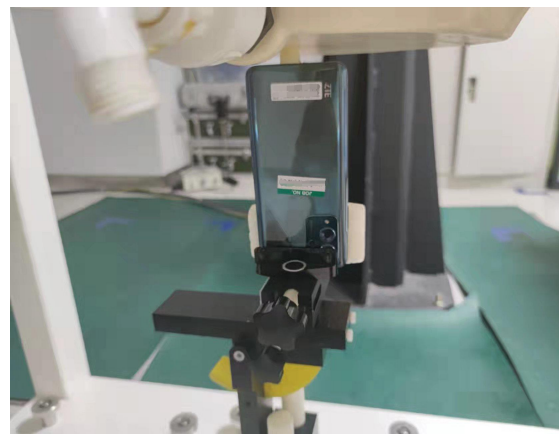

SETUP PHOTOGRAPH

Left Cheek

Left Tilt

Right Cheek

Right Tilt

Back(10mm)

Front(10mm)

Top(10mm)

Bottom(10mm)

Left(10mm)

Right(10mm)