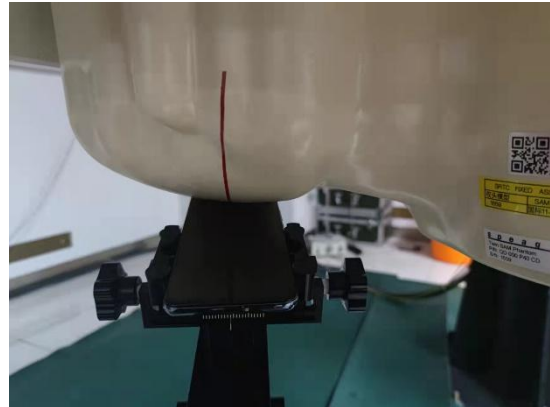

SETUP PHOTOGRAPH

Left Cheek

Left Tilt

Right Cheek

Right Tilt

Back(10mm)

Front(10mm)

Top(10mm)

Bottom(10mm)

Left(10mm)

Right(10mm)