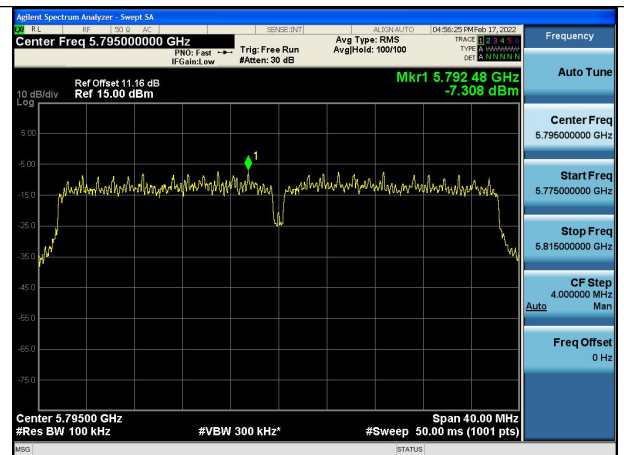

Test Mode:802.11ac VHT20 5745MHz Chain0

Test Mode:802.11ac VHT20 5785MHz Chain0

Test Mode:802.11ac VHT20 5825MHz Chain0

Test Mode: 802.11ac VHT40

Test Mode:802.11ac VHT40 5755MHz Chain0

Test Mode:802.11ac VHT40 5795MHz Chain0

Test Mode: 802.11ac VHT80