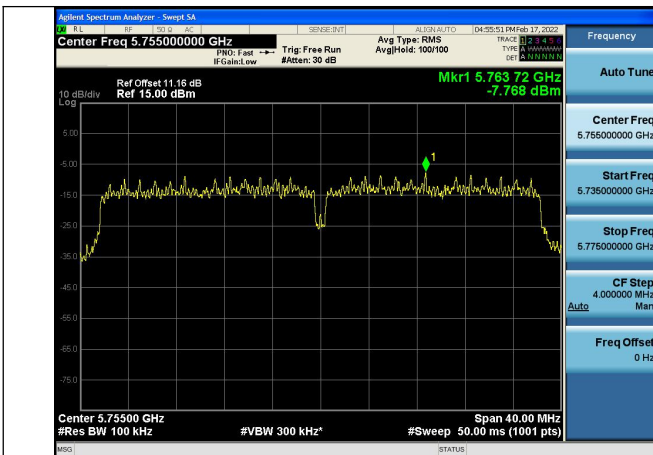

Test Mode:802.11ac VHT20 5745MHz Chain0

Test Mode:802.11ac VHT20 5785MHz Chain0

Test Mode:802.11ac VHT20 5825MHz Chain0

Test Mode: 802.11ac VHT40

Test Mode:802.11ac VHT40 5755MHz Chain0

Test Mode:802.11ac VHT40 5795MHz Chain0

Test Mode: 802.11ac VHT80