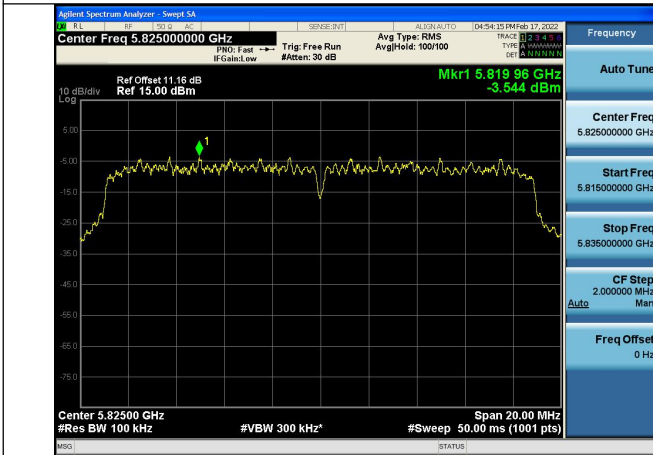

Test Mode:802.11ac VHT20 5745MHz Chain0

Test Mode:802.11ac VHT20 5785MHz Chain0

Test Mode:802.11ac VHT20 5825MHz Chain0

Test Mode: 802.11ac VHT40

Test Mode:802.11ac VHT40 5755MHz Chain0

Test Mode:802.11ac VHT40 5795MHz Chain0

Test Mode: 802.11ac VHT80