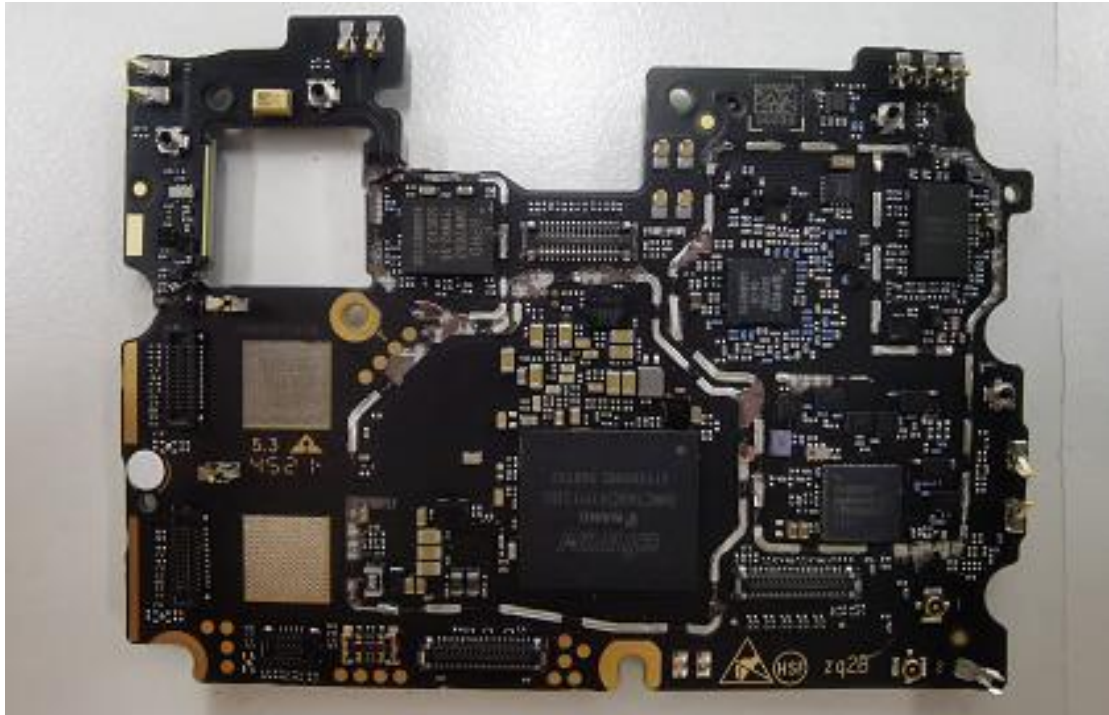

Internal Photos

FCC ID: SRQ-ZTE9045