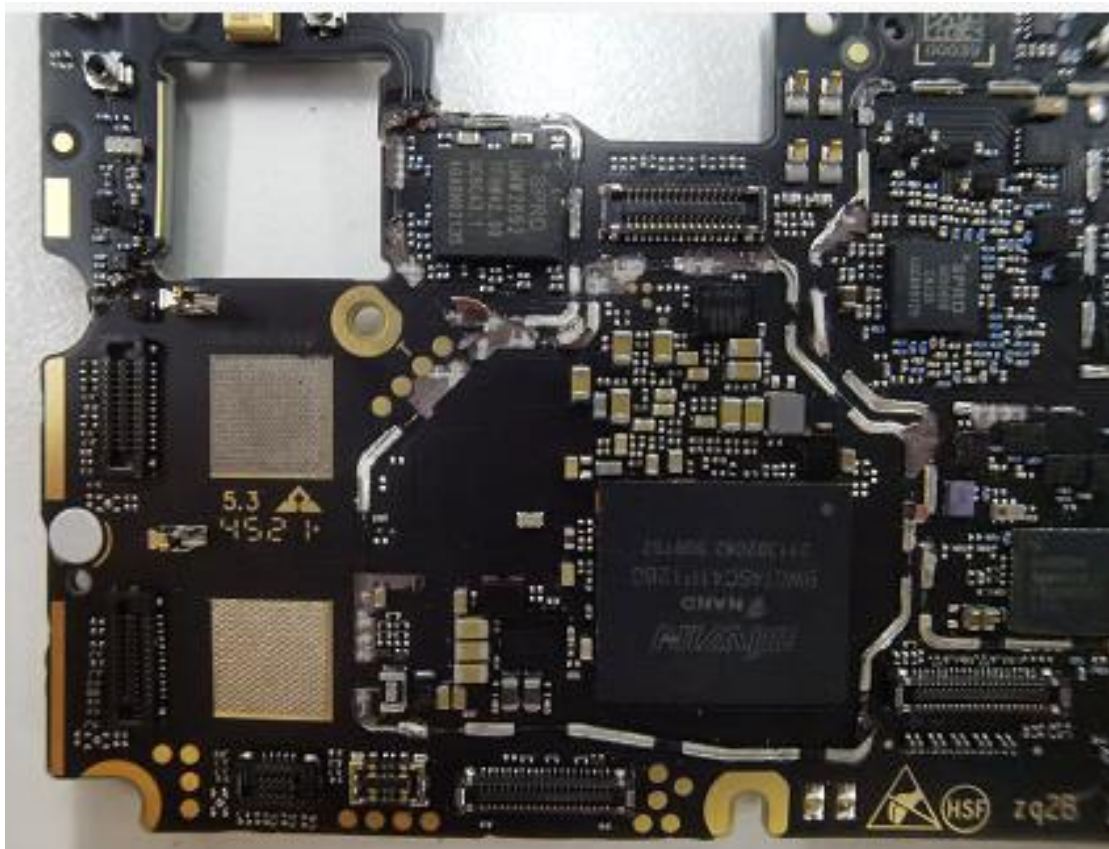

Internal Photos

FCC ID: SRQ-ZTE9045