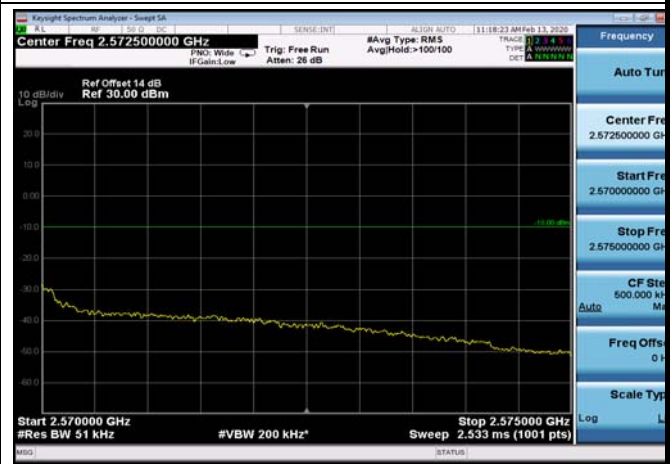

FDD07_5MHz_2567.5_QPSK_fullIRB_ExtraBands_Range_2576~2595

FDD07_5MHz_2567.5_QPSK_fullIRB_ExtraBa
nds_Range_2570~2575