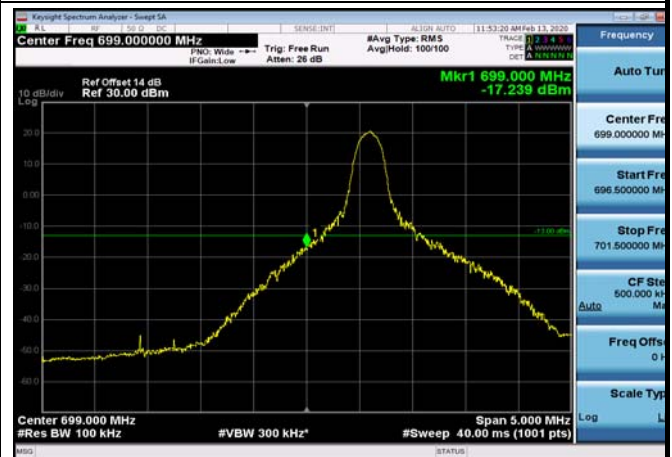

LowRange_FDD12_5MHz_701.5_OneRB
_low_Q16

LowRange_FDD12_5MHz_701.5_fullRB
_Low_QPSK

LowRange_FDD12_5MHz_701.5_fullRB
_Low_Q16

LowRange_FDD12_10MHz_704_OneRB
_low_QPSK

LowRange_FDD12_10MHz_704_OneRB
_low_Q16