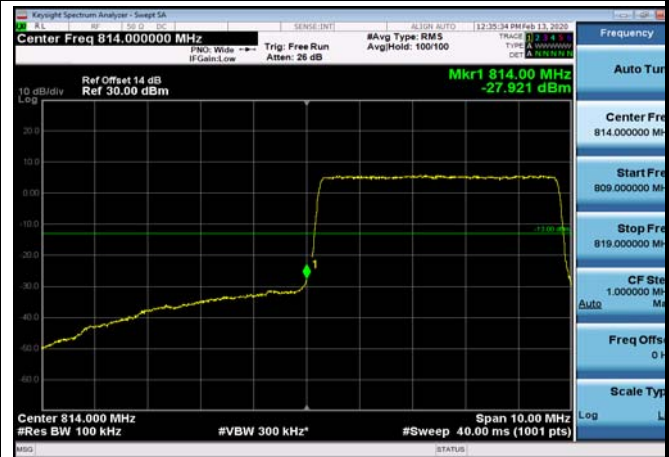

LowRange_FDD26_10MHz_820_OneRB
_low_Q16

LowRange_FDD26_5MHz_816.5_fullRB
_Low_Q16