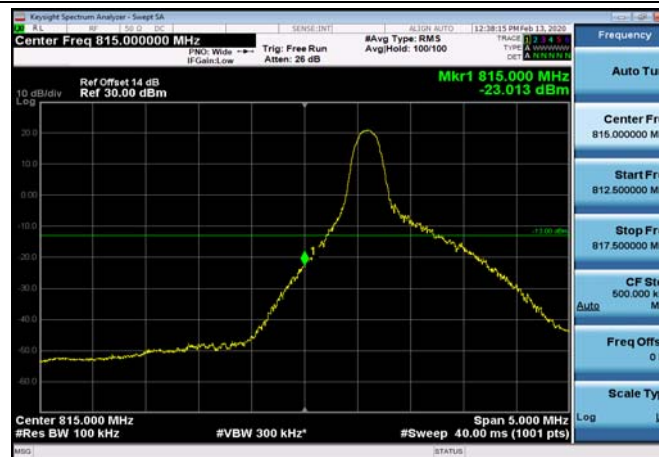

LowRange_FDD26_10MHz_820_fullRB
_Low_QPSK

LowRange_FDD26_10MHz_820_OneRB
_low_QPSK