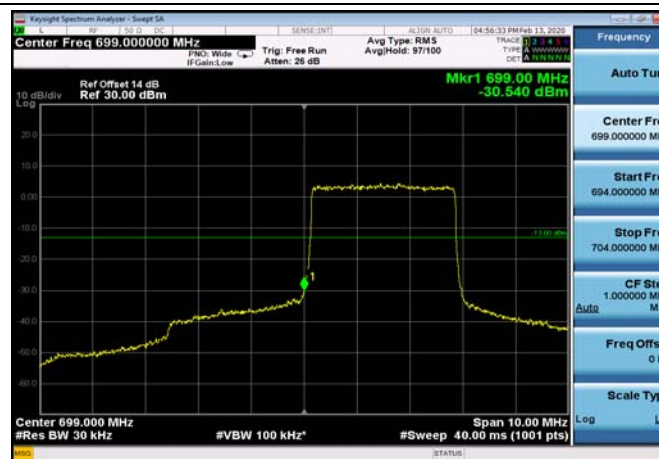

LowRange_FDD12_5MHz_701.5_OneRB
_low_QPSK

LowRange_FDD12_3MHz_700.5_fullRB
_Low_QPSK