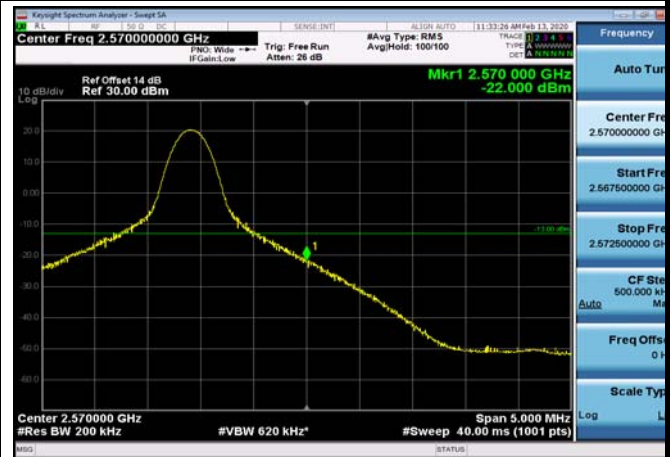

FDD07_20MHz_2560_Q16_OneRB_high
_ExtraBands_Range_2575~2576

HighRange_FDD07_20MHz_2560_OneRB
_high_Q16