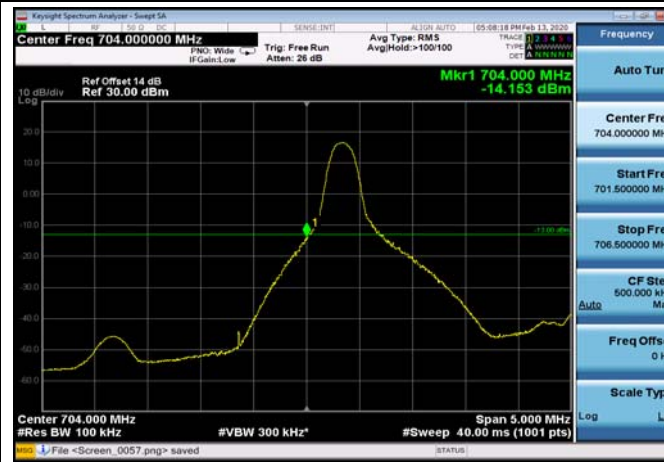

HighRange_FDD12_10MHz_711_OneRB
_high_Q16

HighRange_FDD12_10MHz_711_fullRB
_High_QPSK

HighRange_FDD12_10MHz_711_fullRB
_High_Q16

LowRange_FDD17_5MHz_706.5_OneRB
_low_QPSK

LowRange_FDD17_5MHz_706.5_OneRB
_low_Q16