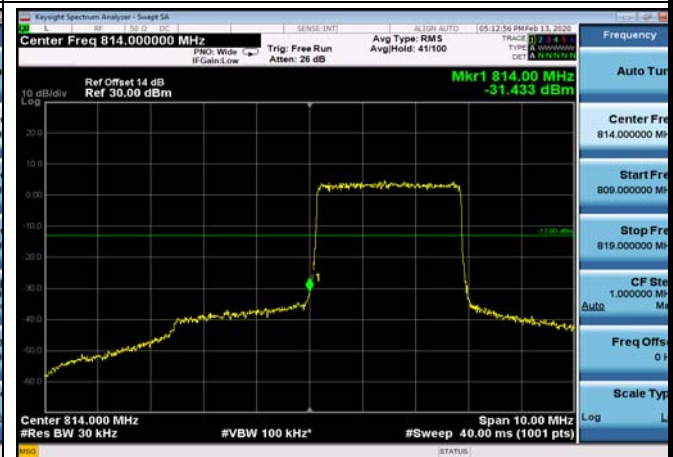

LowRange_FDD26_5MHz_816.5_OneRB
_low_Q16

LowRange_FDD26_3MHz_815.5_fullRB
_Low_Q16