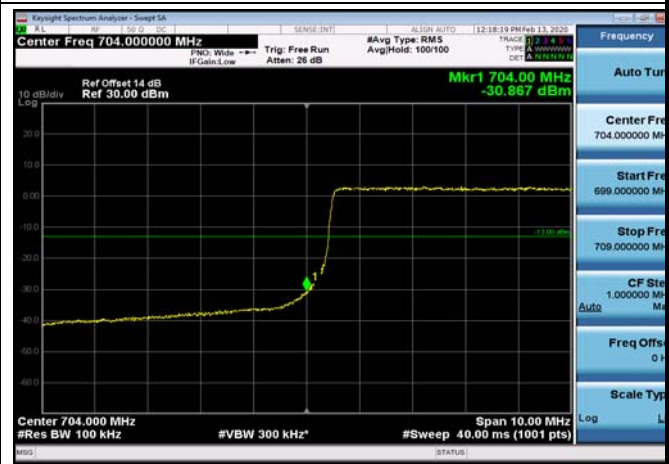

HighRange_FDD17_5MHz_713.5_OneRB
_high_Q16

LowRange_FDD17_10MHz_709_fullRB
_Low_Q16