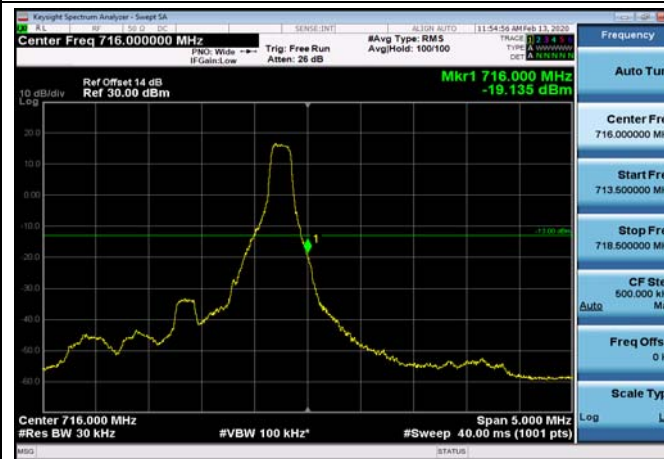

LowRange_FDD12_10MHz_704_fullRB
_Low_QPSK

LowRange_FDD12_10MHz_704_fullRB
_Low_Q16

HighRange_FDD12_1.4MHz_715.3_OneRB
_high_QPSK

HighRange_FDD12_1.4MHz_715.3_OneRB
_high_Q16

HighRange_FDD12_1.4MHz_715.3_fullIRB
_High_QPSK