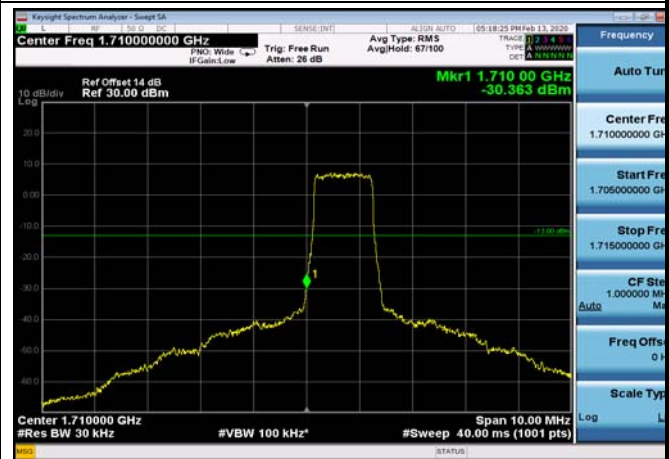

LowRange_FDD66_3MHz_1711.5_OneRB
_low_Q16

LowRange_FDD66_1.4MHz_1710.7_fullRB
_Low_Q16