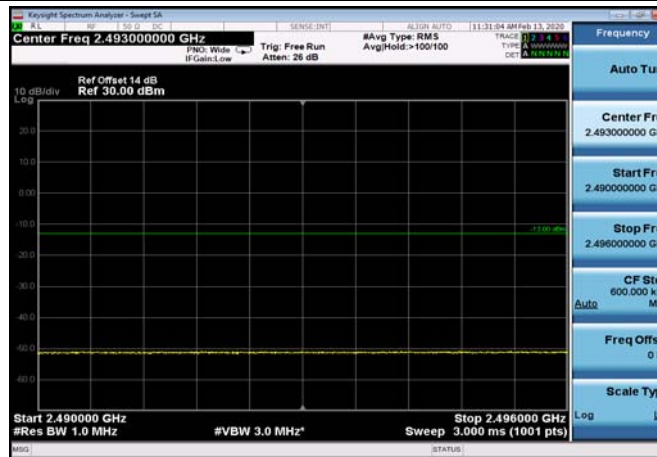

HighRange_FDD07_15MHz_2562.5_fullRB
_High_QPSK

HighRange_ FDD07_15MHz_2562.5_fullIRB
_High_Q16

FDD07_15MHz_2562.5_QPSK_fullIRB
_ExtraBands_Range_2475~2490

FDD07_15MHz_2562.5_QPSK_fullIRB
_ExtraBands_Range_2490~2496