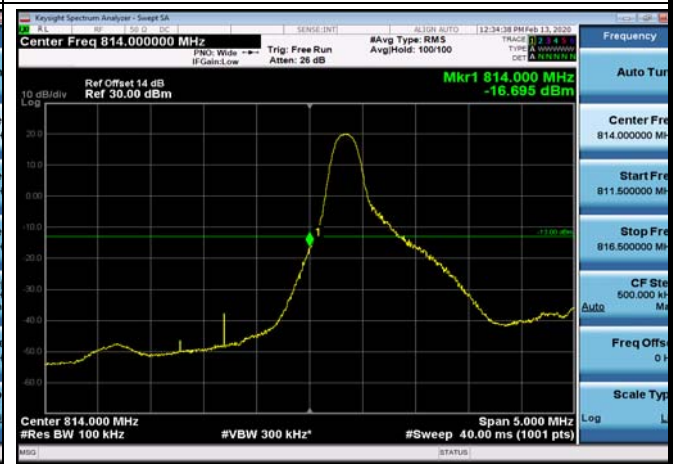

LowRange_FDD26_3MHz_815.5_fullRB
_Low_QPSK

LowRange_FDD26_3MHz_815.5_fullRB
_Low_Q16

LowRange_FDD26_5MHz_816.5_OneRB
_low_QPSK

LowRange_FDD26_5MHz_816.5_OneRB
_low_Q16

LowRange_FDD26_5MHz_816.5_fullRB
_Low_QPSK