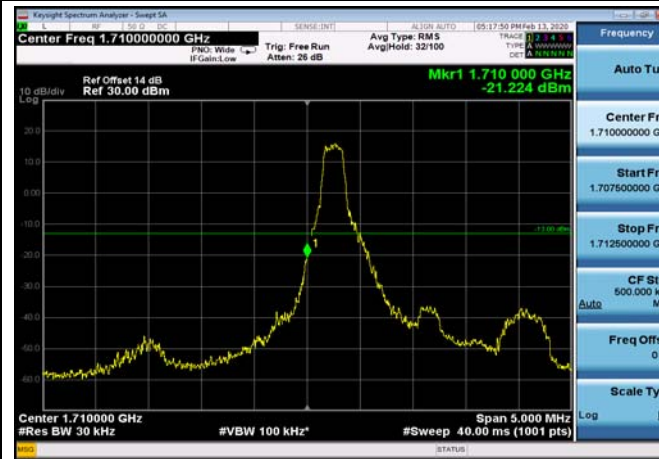

HighRange_FDD26_15MHz_841.5_OneRB
_high_QPSK

HighRange_FDD26_15MHz_841.5_OneRB
_high_Q16

HighRange_FDD26_15MHz_841.5_fullIRB
_High_QPSK

HighRange_FDD26_15MHz_841.5_fullIRB
_High_Q16

LowRange_FDD66_1.4MHz_1710.7_OneRB
_low_QPSK