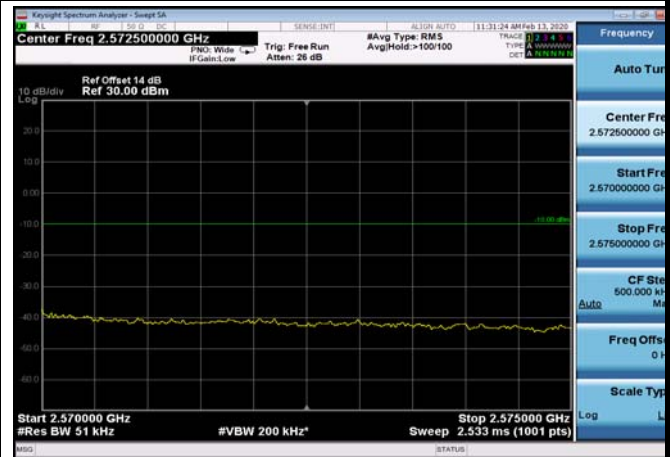

FDD07_15MHz_2562.5_QPSK_fullIRB
_ExtraBands_Range_2576~2595

FDD07_15MHz_2562.5_QPSK_fullIRB
_ExtraBands_Range_2570~2575