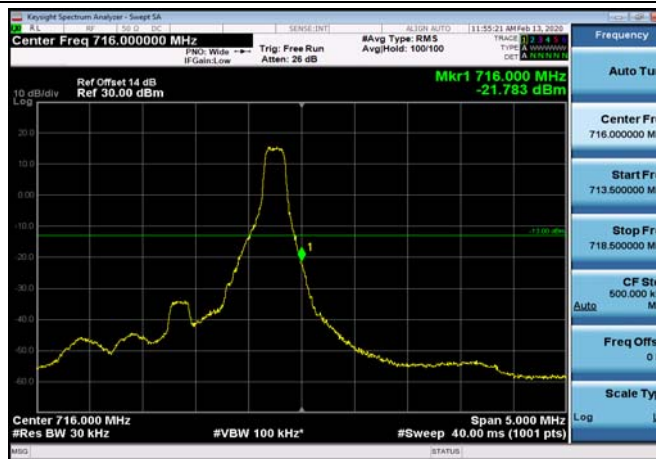

LowRange_FDD12_10MHz_704_fullRB
_Low_QPSK

LowRange_FDD12_10MHz_704_fullRB
_Low_Q16

HighRange_FDD12_1.4MHz_715.3_OneRB
_high_QPSK

HighRange_FDD12_1.4MHz_715.3_OneRB
_high_Q16

HighRange_FDD12_1.4MHz_715.3_fullIRB
_High_QPSK