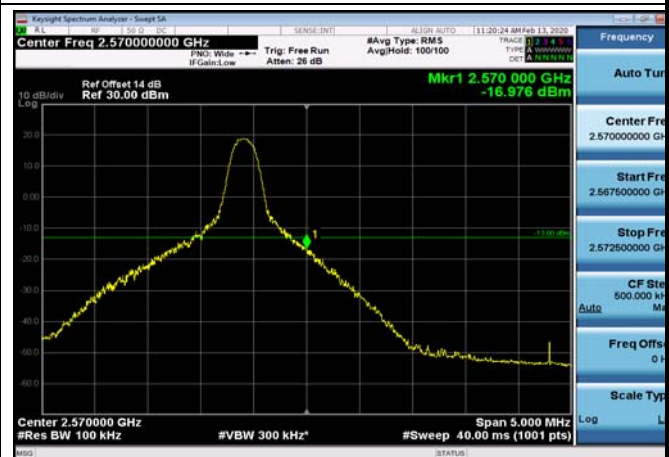

FDD07_10MHz_2565_Q16_OneRB_high_ExtraBands_Range_2575~2576

HighRange_FDD07_10MHz_2565_OneRB_high_Q16