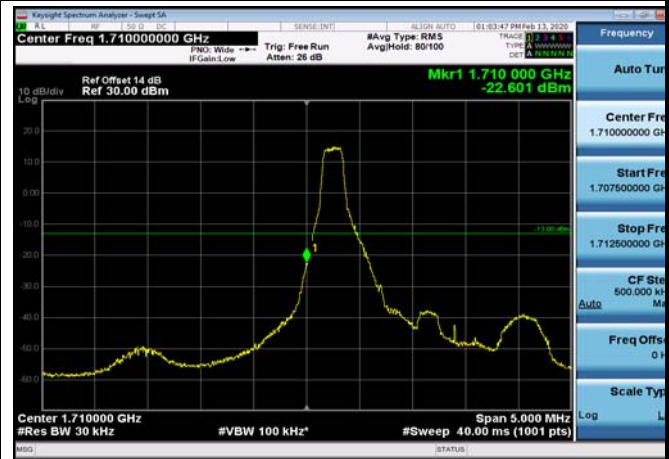

LowRange_FDD66_1.4MHz_1710.7_fullRB
_Low_Q16

LowRange_FDD66_1.4MHz_1710.7_OneRB
_low_Q16