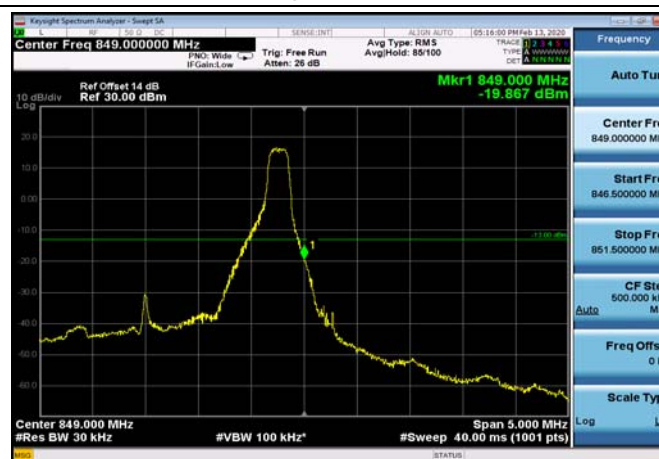

HighRange_FDD26_1.4MHz_848.3_OneRB
_high_Q16

HighRange_FDD26_1.4MHz_848.3_fullRB
_High_QPSK

HighRange_FDD26_1.4MHz_848.3_fullRB
_High_Q16

HighRange_FDD26_3MHz_847.5_OneRB
_high_QPSK

HighRange_FDD26_3MHz_847.5_OneRB
_high_Q16