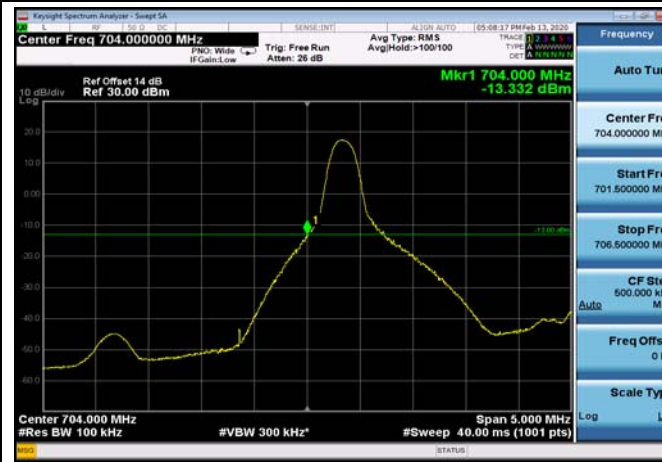

HighRange_FDD12_10MHz_711_OneRB
_high_Q16

HighRange_FDD12_10MHz_711_fullRB
_High_QPSK

HighRange_FDD12_10MHz_711_fullRB
_High_Q16

LowRange_FDD17_5MHz_706.5_OneRB
_low_QPSK

LowRange_FDD17_5MHz_706.5_OneRB
_low_Q16