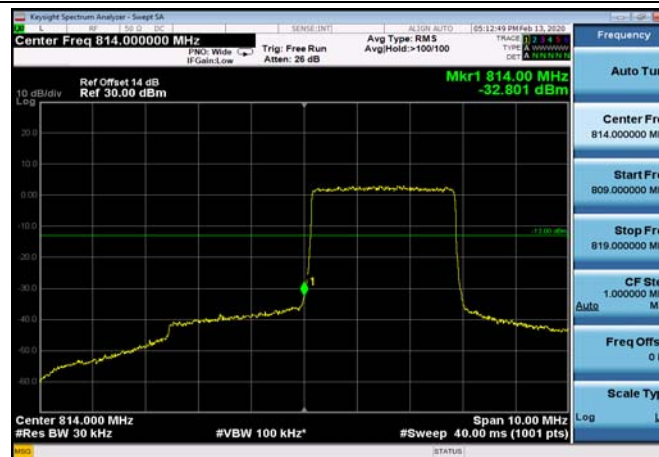

LowRange_FDD26_5MHz_816.5_OneRB
_low_QPSK

LowRange_FDD26_3MHz_815.5_fullRB
_Low_QPSK