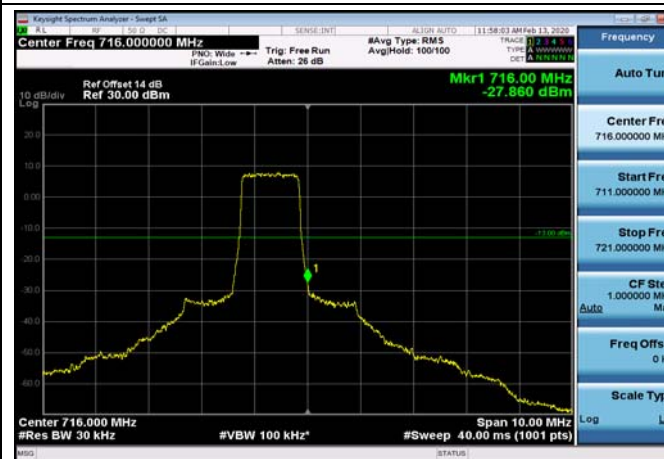

LowRange_FDD12_10MHz_704_fullRB
_Low_QPSK

LowRange_FDD12_10MHz_704_fullRB
_Low_Q16

HighRange_FDD12_1.4MHz_715.3_OneRB
_high_QPSK

HighRange_FDD12_1.4MHz_715.3_OneRB
_high_Q16

HighRange_FDD12_1.4MHz_715.3_fullIRB
_High_QPSK