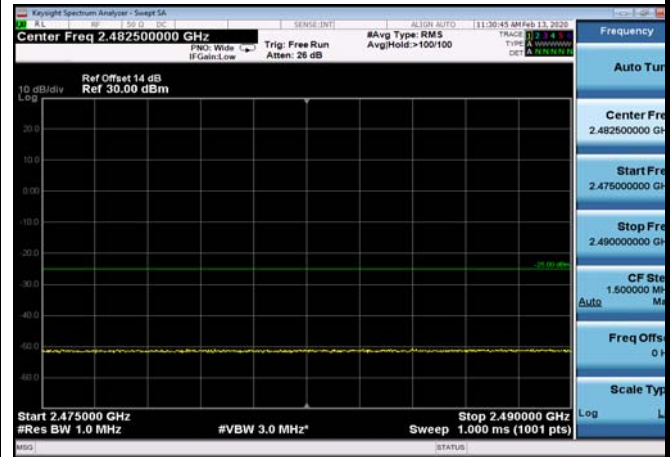

HighRange_FDD07_15MHz_2562.5_fullRB
_High_QPSK

HighRange_ FDD07_15MHz_2562.5_fullIRB
_High_Q16

FDD07_15MHz_2562.5_QPSK_fullIRB
_ExtraBands_Range_2475~2490

FDD07_15MHz_2562.5_QPSK_fullIRB
_ExtraBands_Range_2490~2496