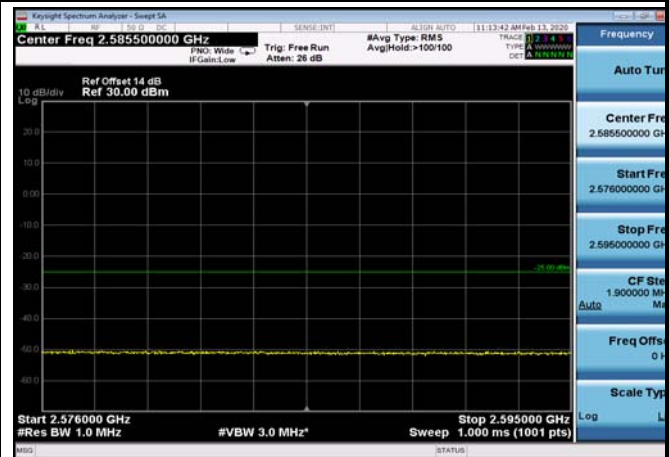

HighRange_FDD07_5MHz_2567.5_OneRB
_high_Q16

FDD07_20MHz_2510_Q16_fullRB_ExtraBand_s_Range_2576~2595