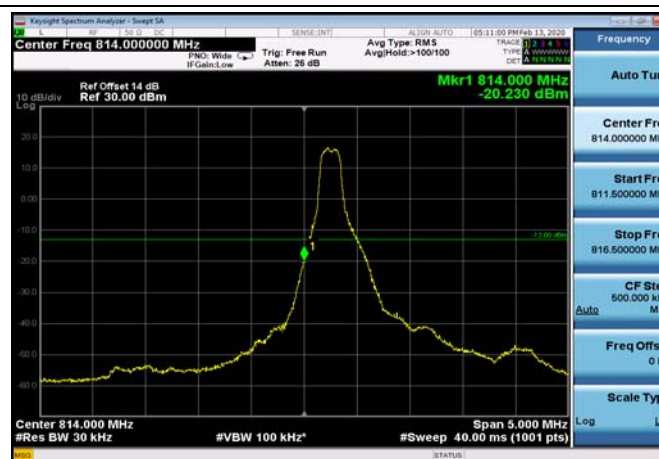

HighRange_FDD17_10MHz_711_OneRB
_high_QPSK

HighRange_FDD17_10MHz_711_OneRB
_high_Q16

HighRange_FDD17_10MHz_711_fullRB
_High_QPSK

HighRange_FDD17_10MHz_711_fullRB
_High_Q16

LowRange_FDD26_1.4MHz_814.7_OneRB
_low_QPSK