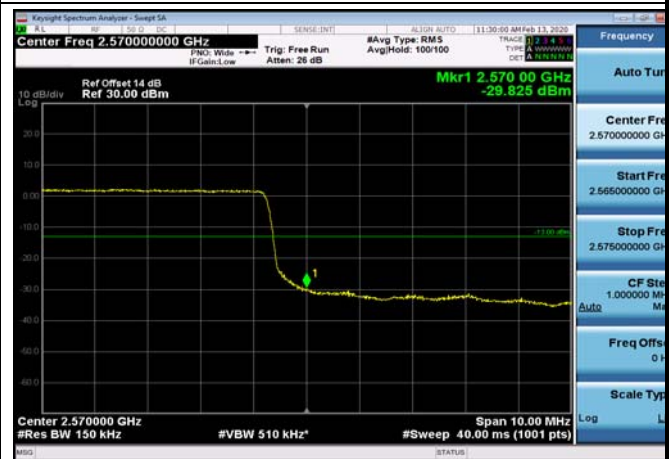

FDD07_15MHz_2562.5_QPSK_fullIRB
_ExtraBands_Range_2475~2490

HighRange_FDD07_15MHz_2562.5_fullRB
_High_QPSK