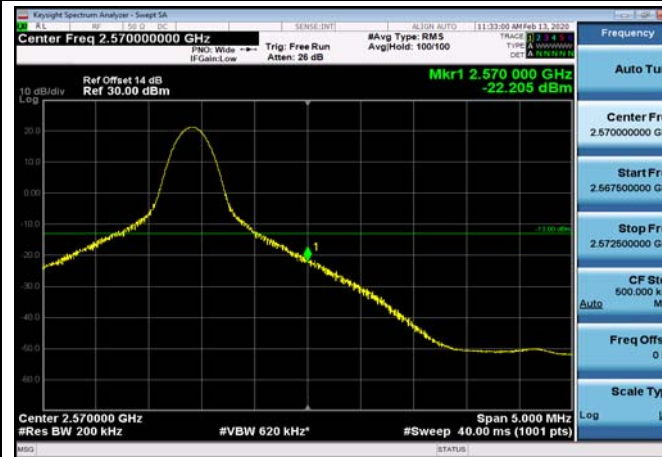

FDD07_15MHz_2562.5_QPSK_fullIRB
_ExtraBands_Range_2570~2575

FDD07_15MHz_2562.5_QPSK_fullIRB
_ExtraBands_Range_2575~2576

FDD07_15MHz_2562.5_QPSK_fullIRB
_ExtraBands_Range_2576~2595

HighRange_FDD07_20MHz_2560_OneRB
_high_QPSK