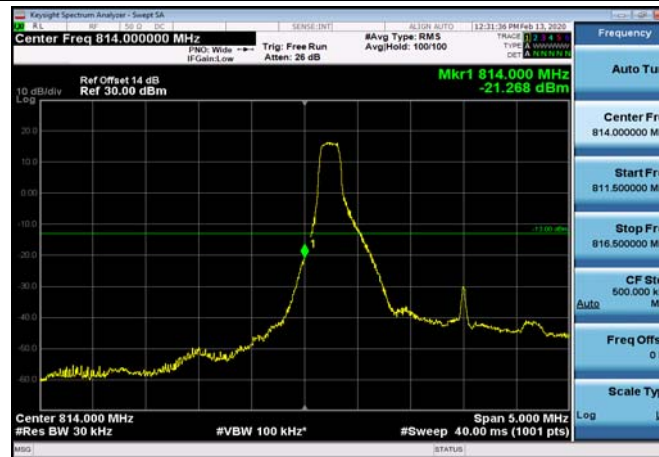

LowRange_FDD26_1.4MHz_814.7_OneRB
_low_Q16

LowRange_FDD26_1.4MHz_814.7_fullRB
_Low_QPSK

LowRange_FDD26_1.4MHz_814.7_fullRB
_Low_Q16

LowRange_FDD26_3MHz_815.5_OneRB
_low_QPSK

LowRange_FDD26_3MHz_815.5_OneRB
_low_Q16