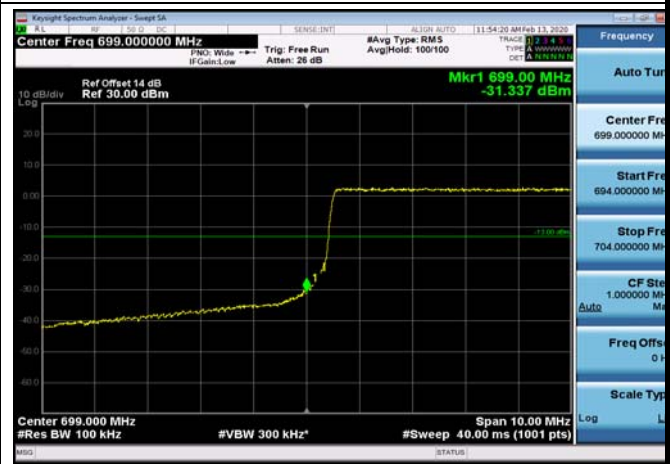

HighRange_FDD12_1.4MHz_715.3_OneRB
_high_Q16

LowRange_FDD12_10MHz_704_fullRB
_Low_Q16