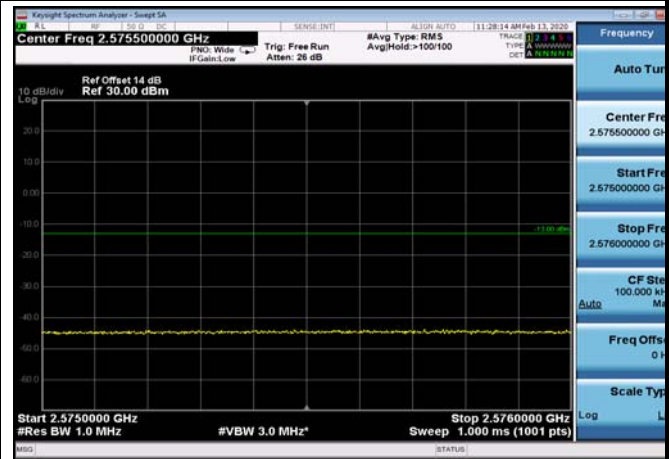

FDD07_15MHz_2562.5_QPSK_OneRB_low
_ExtraBands_Range_2475~2490

FDD07_15MHz_2562.5_Q16_OneRB_high
_ExtraBands_Range_2575~2576