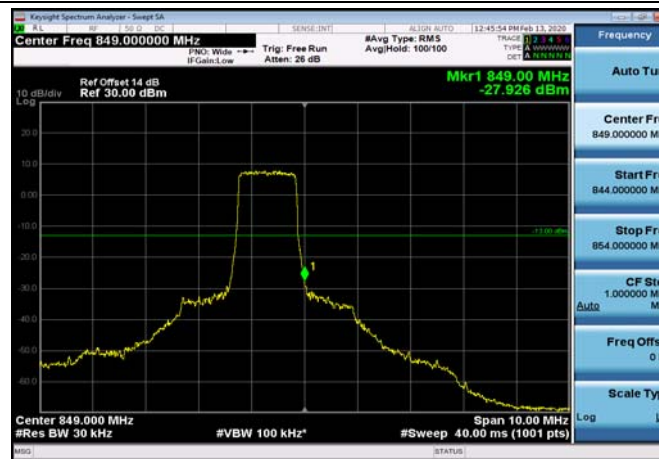

HighRange_FDD26_3MHz_847.5_OneRB
_high_QPSK

HighRange_FDD26_1.4MHz_848.3_fullRB
_High_QPSK