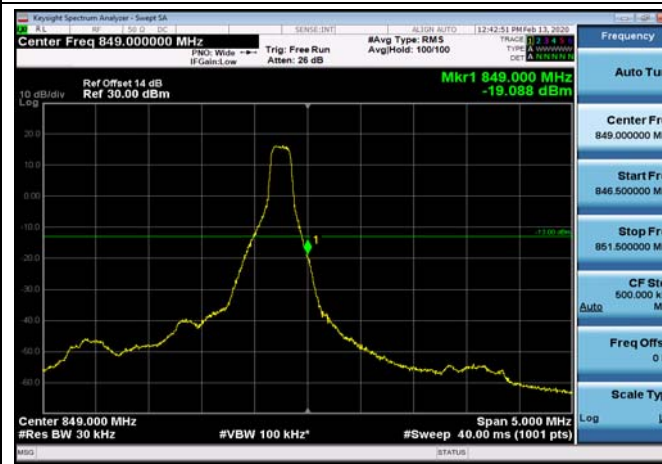

LowRange_FDD26_15MHz_822.5_OneRB
_low_QPSK

LowRange_FDD26_15MHz_822.5_OneRB
_low_Q16

LowRange_FDD26_15MHz_822.5_fullIRB
_Low_QPSK

LowRange_FDD26_15MHz_822.5_fullIRB
_Low_Q16

HighRange_FDD26_1.4MHz_848.3_OneRB
_high_QPSK