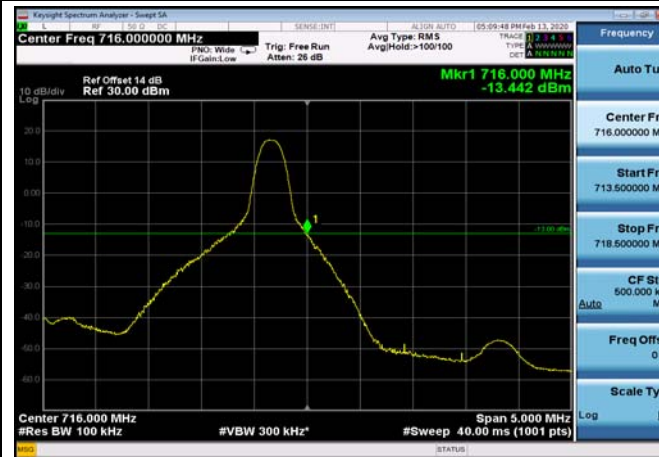

HighRange_FDD17_5MHz_713.5_fullRB
_High_QPSK

HighRange_FDD17_5MHz_713.5_OneRB
_high_QPSK