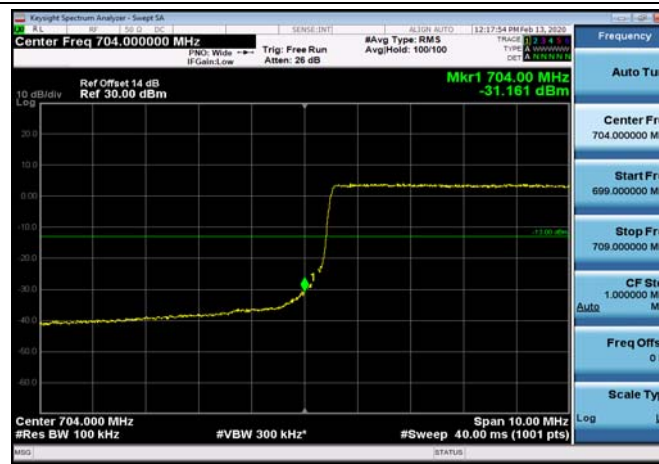

LowRange_FDD17_5MHz_706.5_fullRB
_Low_QPSK

LowRange_FDD17_5MHz_706.5_fullRB
_Low_Q16

LowRange_FDD17_10MHz_709_OneRB
_low_QPSK

LowRange_FDD17_10MHz_709_OneRB
_low_Q16

LowRange_FDD17_10MHz_709_fullRB
_Low_QPSK