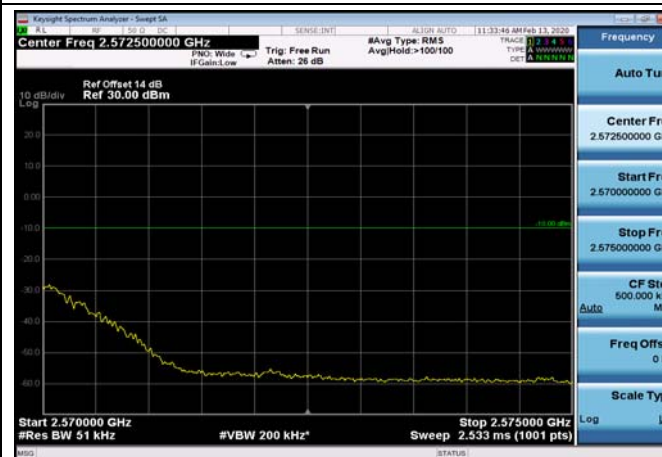

FDD07_20MHz_2560_Q16_OneRB_high
_ExtraBands_Range_2576~2595

FDD07_20MHz_2560_Q16_OneRB_high
_ExtraBands_Range_2570~2575