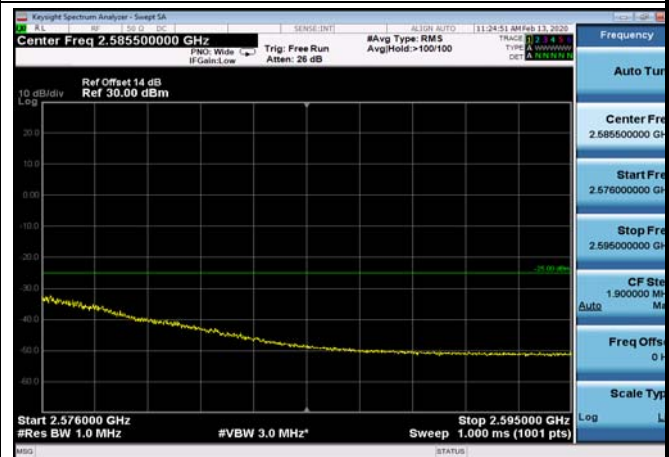

HighRange_FDD07_15MHz_2562.5_OneRB
_high_Q16

FDD07_10MHz_2565_QPSK_fullIRB_ExtraBan
ds_Range_2576~2595