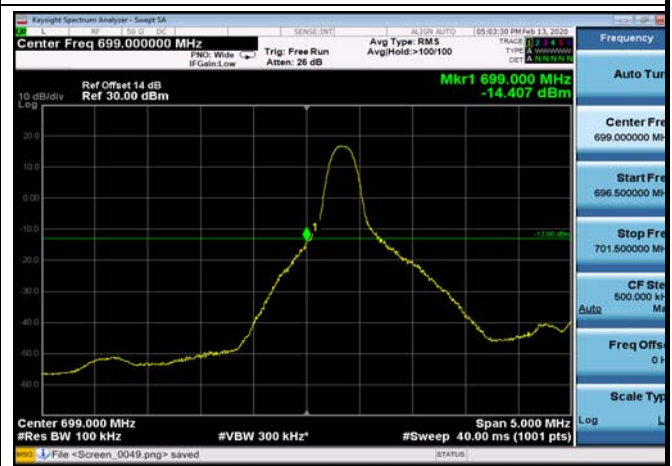

LowRange_FDD12_5MHz_701.5_fullRB
_Low_Q16

LowRange_FDD12_5MHz_701.5_OneRB
_low_Q16