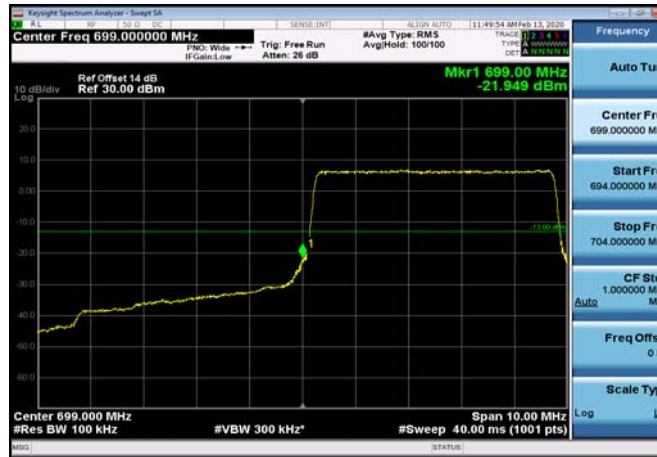

LowRange_FDD12_10MHz_704_OneRB
_low_QPSK

LowRange_FDD12_5MHz_701.5_fullRB
_Low_QPSK