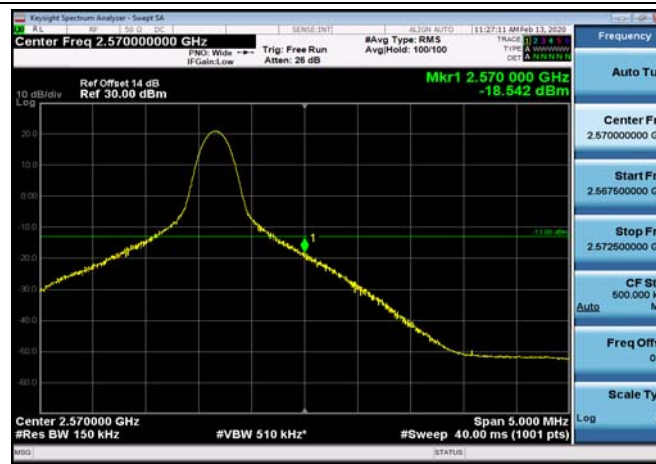

HighRange_FDD07_15MHz_2562.5_OneRB
_high_QPSK