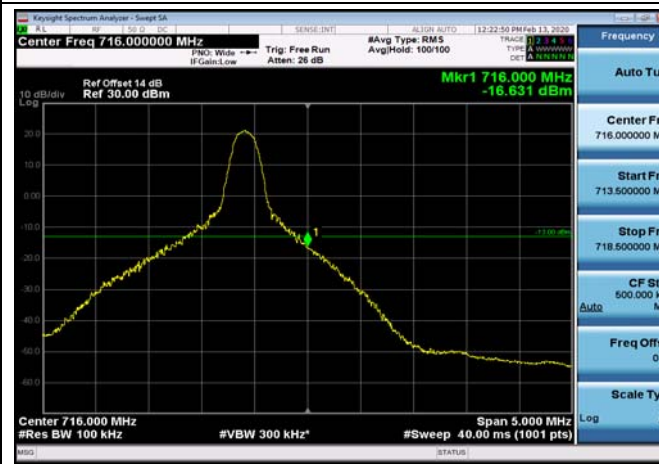

HighRange_FDD17_10MHz_711_OneRB
_high_QPSK