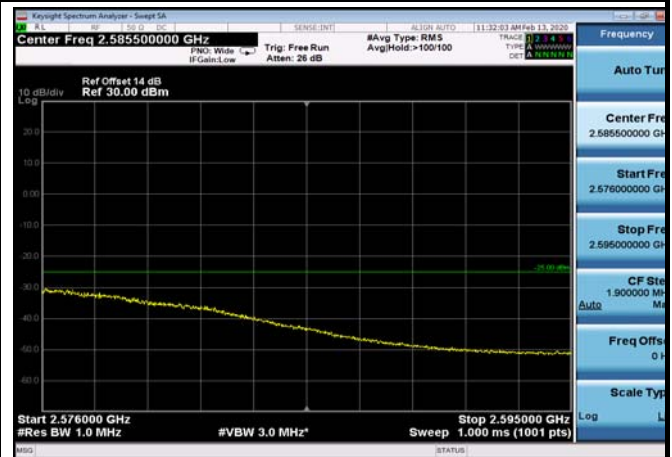

HighRange_FDD07_20MHz_2560_OneRB
_high_Q16

FDD07_15MHz_2562.5_QPSK_fullIRB
_ExtraBands_Range_2576~2595