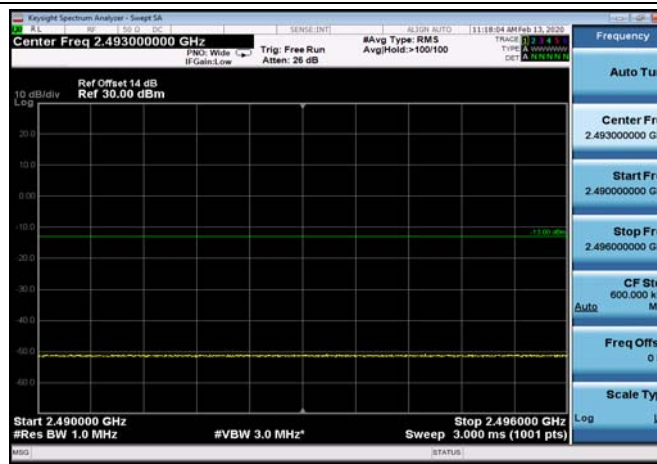

HighRange_FDD07_5MHz_2567.5_fullIRB
_High_QPSK

HighRange_FDD07_5MHz_2567.5_fullIRB
_High_Q16

FDD07_5MHz_2567.5_QPSK_fullIRB_ExtraBa
nds_Range_2475~2490

FDD07_5MHz_2567.5_QPSK_fullIRB_ExtraBa
nds_Range_2490~2496