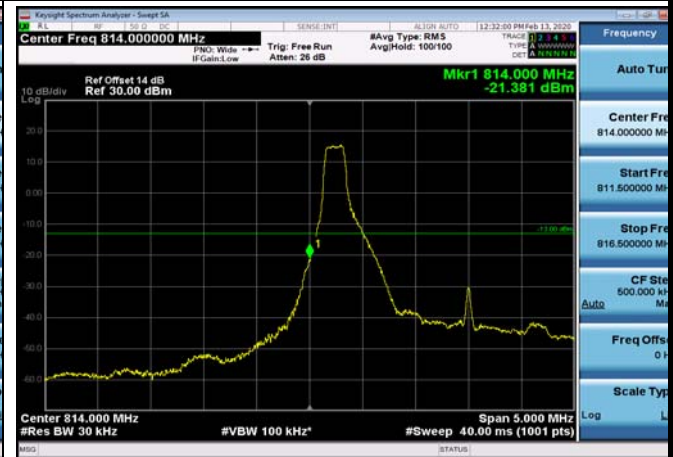

LowRange_FDD26_1.4MHz_814.7_OneRB
_low_Q16

LowRange_FDD26_1.4MHz_814.7_fullRB
_Low_QPSK

LowRange_FDD26_1.4MHz_814.7_fullRB
_Low_Q16

LowRange_FDD26_3MHz_815.5_OneRB
_low_QPSK

LowRange_FDD26_3MHz_815.5_OneRB
_low_Q16