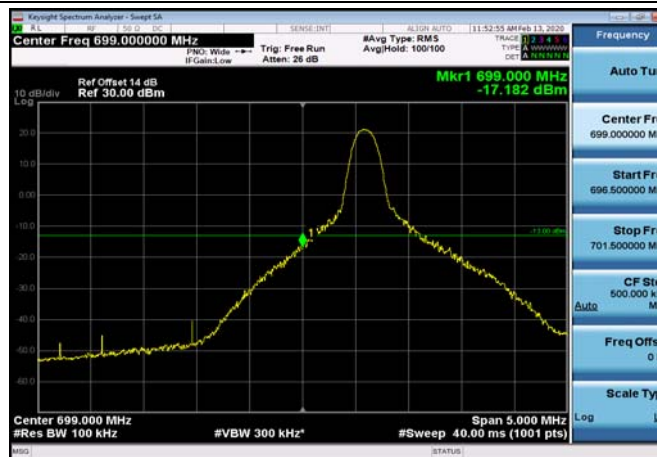

LowRange_FDD12_5MHz_701.5_OneRB
_low_Q16

LowRange_FDD12_5MHz_701.5_fullRB
_Low_QPSK

LowRange_FDD12_5MHz_701.5_fullRB
_Low_Q16

LowRange_FDD12_10MHz_704_OneRB
_low_QPSK

LowRange_FDD12_10MHz_704_OneRB
_low_Q16