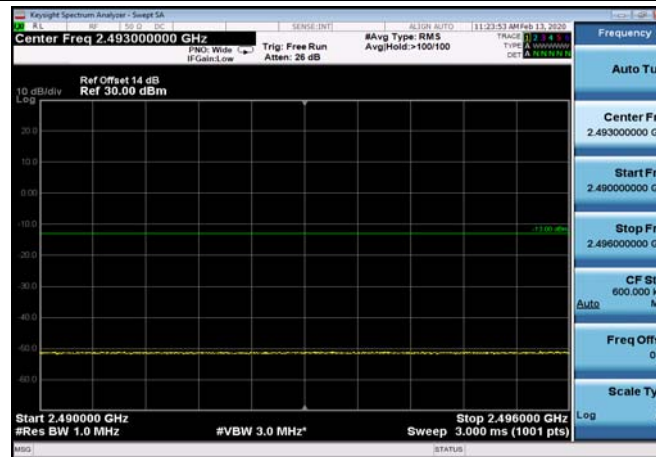

FDD07_10MHz_2565_QPSK_fullIRB_ExtraBan
ds_Range_2575~2576

FDD07_10MHz_2565_QPSK_fullIRB_ExtraBan
ds_Range_2490~2496