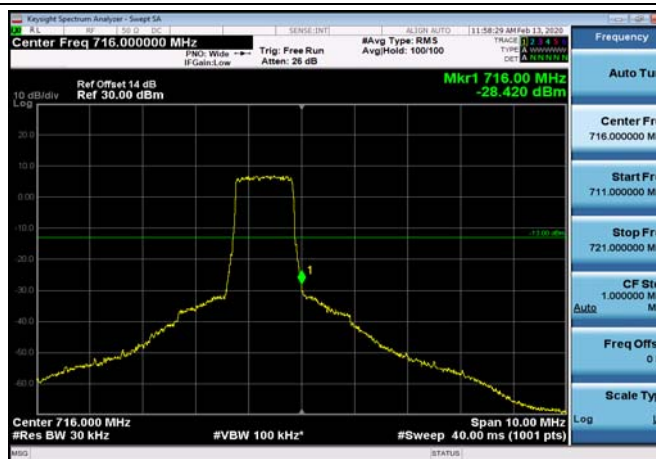

HighRange_FDD12_3MHz_714.5_OneRB
_high_Q16

HighRange_FDD12_1.4MHz_715.3_fullIRB
_High_Q16