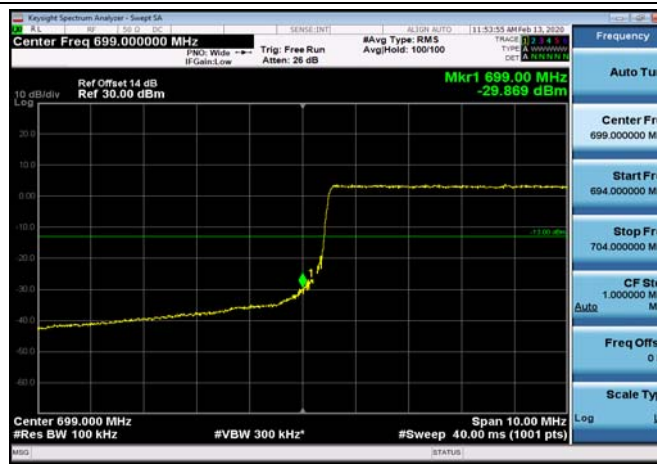

LowRange_FDD12_10MHz_704_fullRB
_Low_QPSK