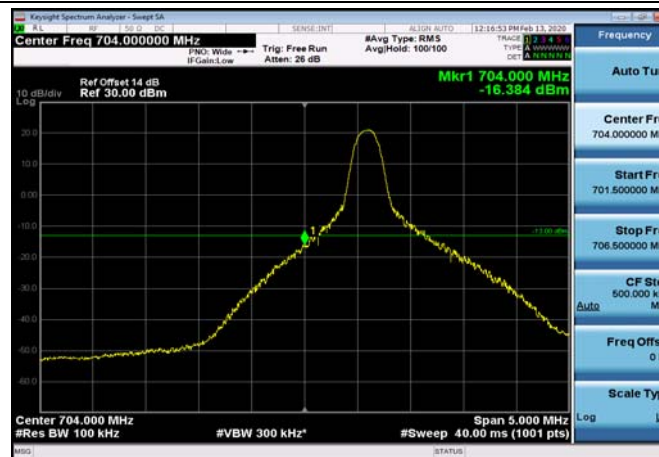

LowRange_FDD17_10MHz_709_fullRB
_Low_QPSK

LowRange_FDD17_10MHz_709_OneRB
_low_QPSK