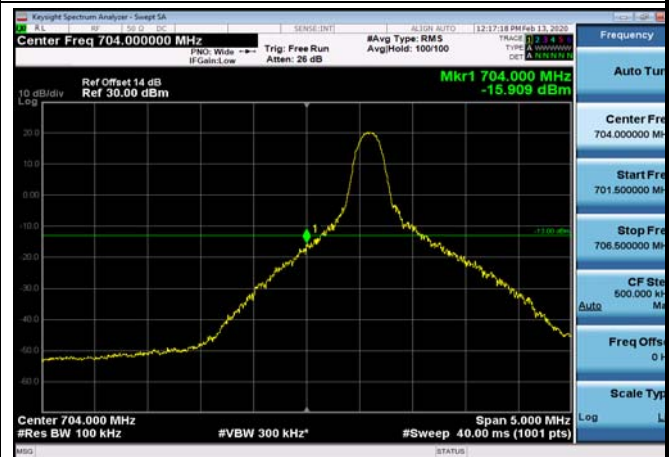

LowRange_FDD17_5MHz_706.5_fullRB
_Low_QPSK

LowRange_FDD17_5MHz_706.5_fullRB
_Low_Q16

LowRange_FDD17_10MHz_709_OneRB
_low_QPSK

LowRange_FDD17_10MHz_709_OneRB
_low_Q16

LowRange_FDD17_10MHz_709_fullRB
_Low_QPSK