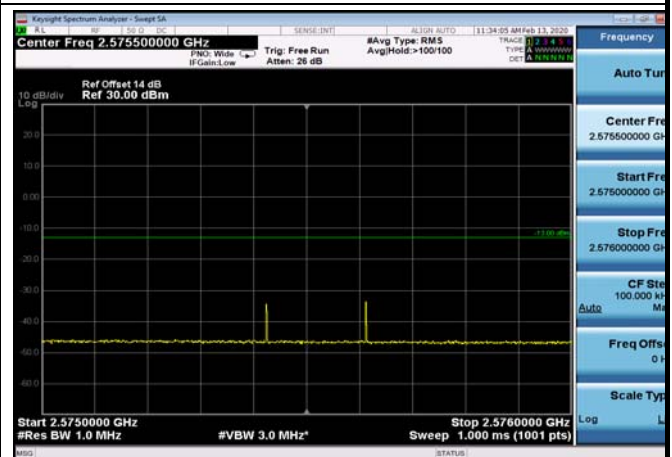

FDD07_20MHz_2560_QPSK_OneRB_low
_ExtraBands_Range_2475~2490

FDD07_20MHz_2560_Q16_OneRB_high
_ExtraBands_Range_2575~2576