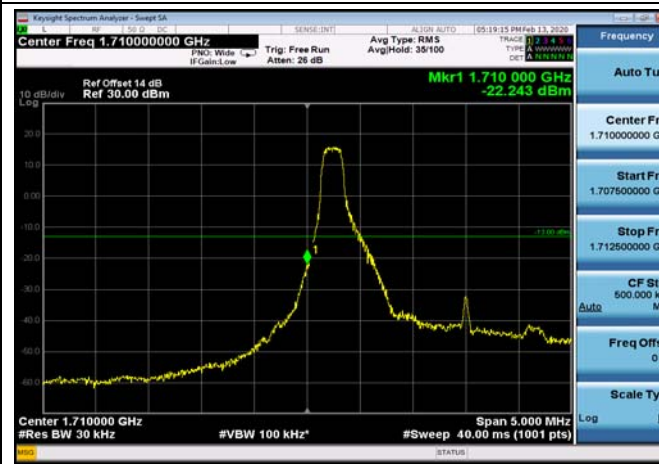

LowRange_FDD66_1.4MHz_1710.7_OneRB
_low_Q16

LowRange_FDD66_1.4MHz_1710.7_fullRB
_Low_QPSK

LowRange_FDD66_1.4MHz_1710.7_fullRB
_Low_Q16

LowRange_FDD66_3MHz_1711.5_OneRB
_low_QPSK

LowRange_FDD66_3MHz_1711.5_OneRB
_low_Q16