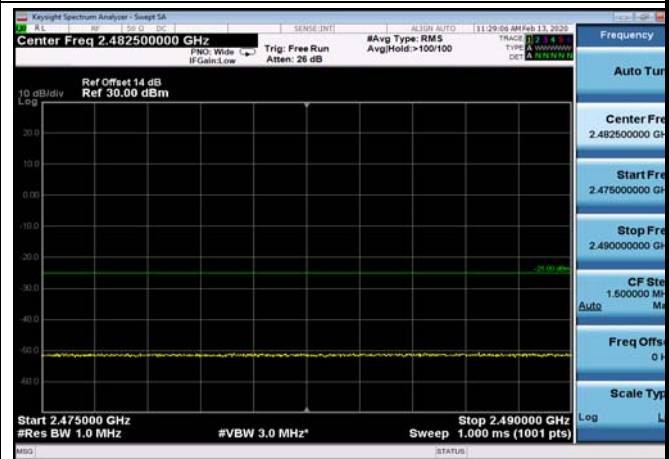

HighRange_FDD07_15MHz_2562.5_fullRB
_High_QPSK

FDD07_15MHz_2562.5_QPSK_OneRB_low
_ExtraBands_Range_2475~2490