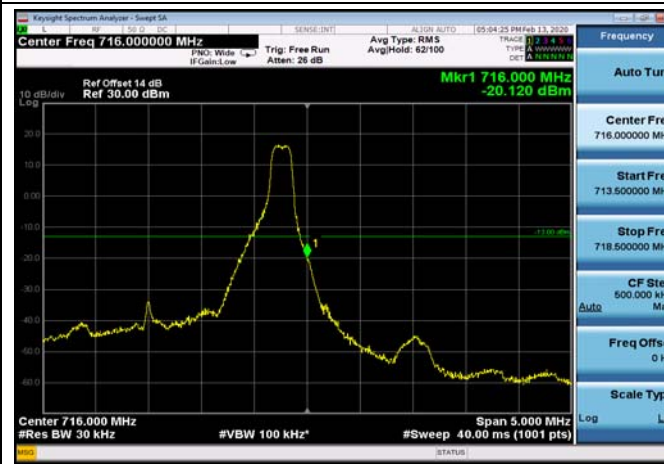

HighRange_FDD12_3MHz_714.5_OneRB
_high_QPSK