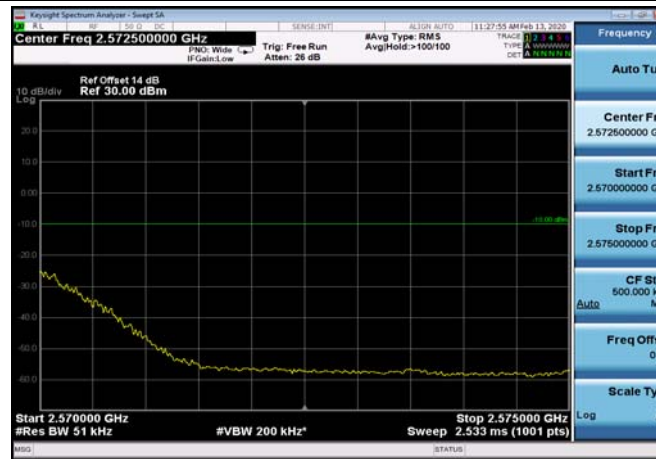

FDD07_10MHz_2565_QPSK_fullIRB_ExtraBan
ds_Range_2576~2595

HighRange_FDD07_15MHz_2562.5_OneRB
_high_QPSK

HighRange_FDD07_15MHz_2562.5_OneRB
_high_Q16

FDD07_15MHz_2562.5_Q16_OneRB_high
_ExtraBands_Range_2570~2575