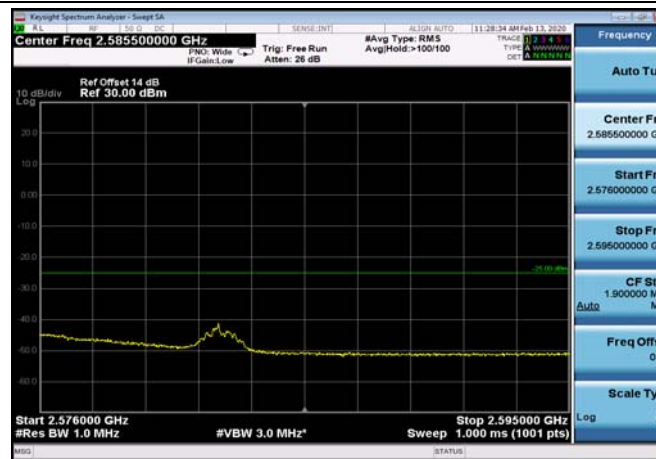

FDD07_15MHz_2562.5_QPSK_OneRB_low
_ExtraBands_Range_2490~2496

FDD07_15MHz_2562.5_Q16_OneRB_high
_ExtraBands_Range_2576~2595