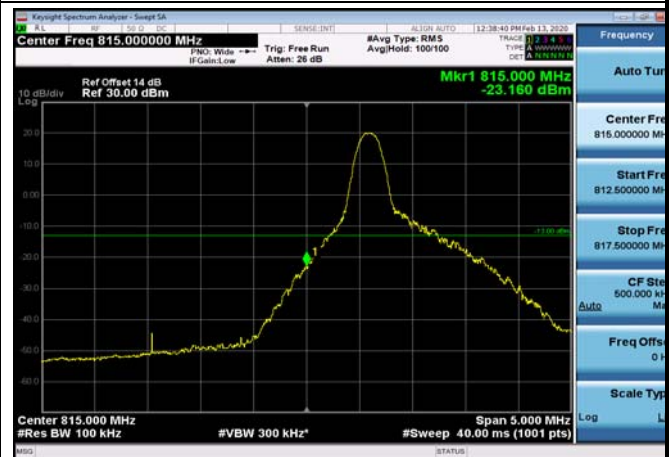

LowRange_FDD26_10MHz_820_fullRB
_Low_Q16

LowRange_FDD26_10MHz_820_OneRB
_low_Q16