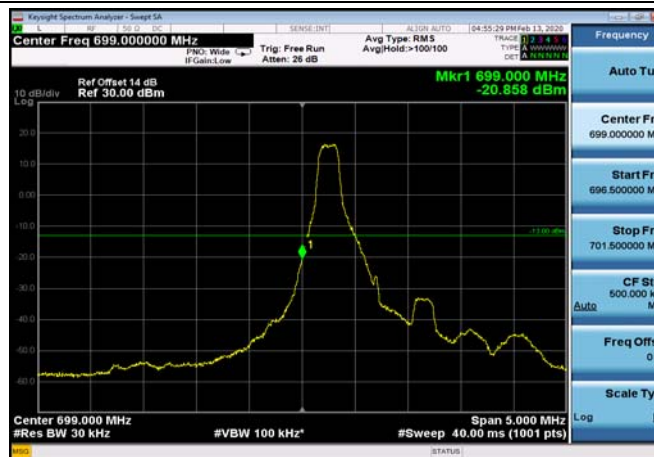

LowRange_FDD12_1.4MHz_699.7_fullIRB
_Low_QPSK

LowRange_FDD12_1.4MHz_699.7_OneRB
_low_QPSK