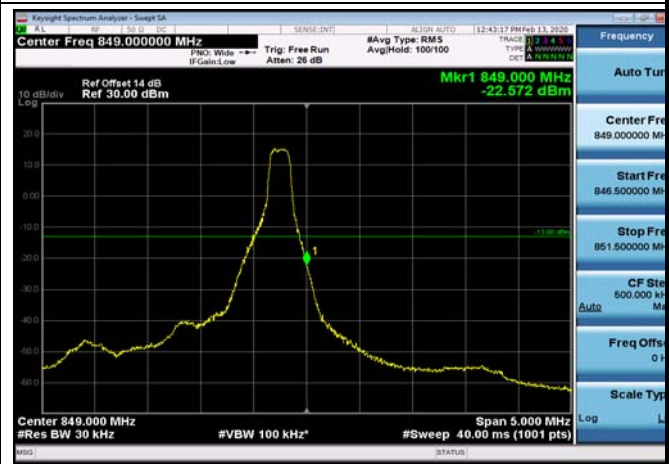

HighRange_FDD26_1.4MHz_848.3_fullRB
_High_Q16

HighRange_FDD26_1.4MHz_848.3_OneRB
_high_Q16