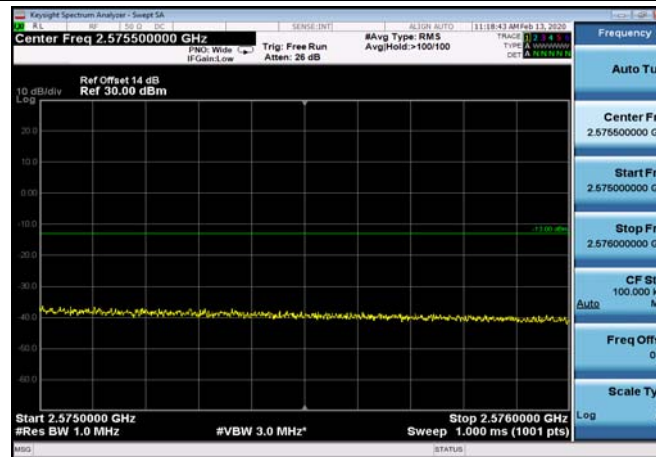

HighRange_FDD07_10MHz_2565_OneRB_high_QPSK

FDD07_5MHz_2567.5_QPSK_fullIRB_ExtraBands_Range_2575~2576