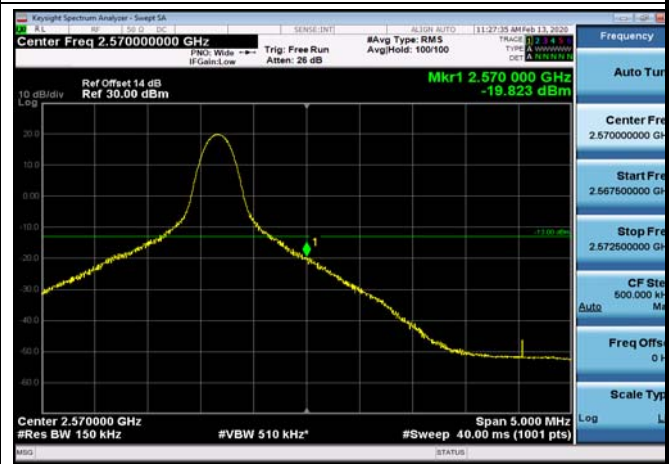

FDD07_15MHz_2562.5_Q16_OneRB_high
_ExtraBands_Range_2575~2576

HighRange_FDD07_15MHz_2562.5_OneRB
_high_Q16