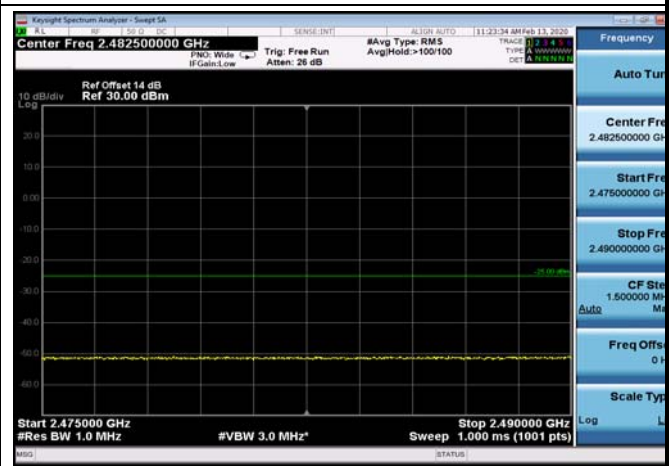

FDD07_10MHz_2565_QPSK_fullIRB_ExtraBan
ds_Range_2570~2575

FDD07_10MHz_2565_QPSK_fullIRB_ExtraBan
ds_Range_2475~2490