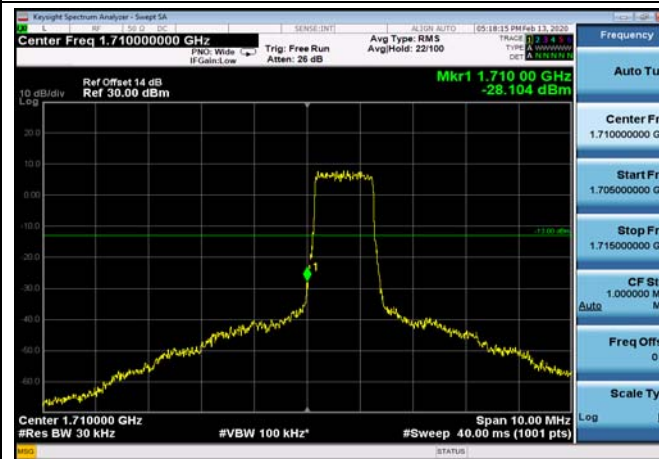

LowRange_FDD66_3MHz_1711.5_OneRB
_low_QPSK

LowRange_FDD66_1.4MHz_1710.7_fullRB
_Low_QPSK