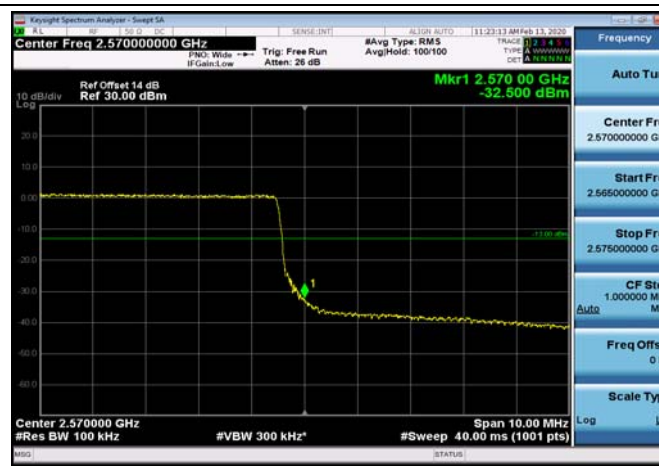

FDD07_10MHz_2565_QPSK_OneRB_low
_ExtraBands_Range_2475~2490

FDD07_10MHz_2565_QPSK_OneRB_low
_ExtraBands_Range_2490~2496

HighRange_FDD07_10MHz_2565_fullIRB
_High_QPSK

HighRange_FDD07_10MHz_2565_fullIRB
_High_Q16