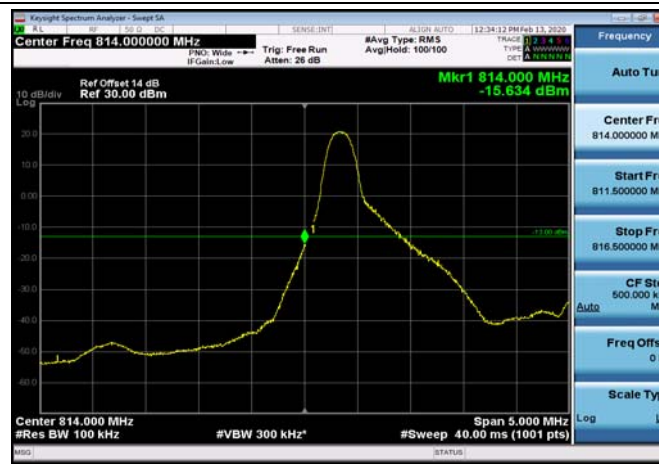

LowRange_FDD26_5MHz_816.5_OneRB
_low_QPSK