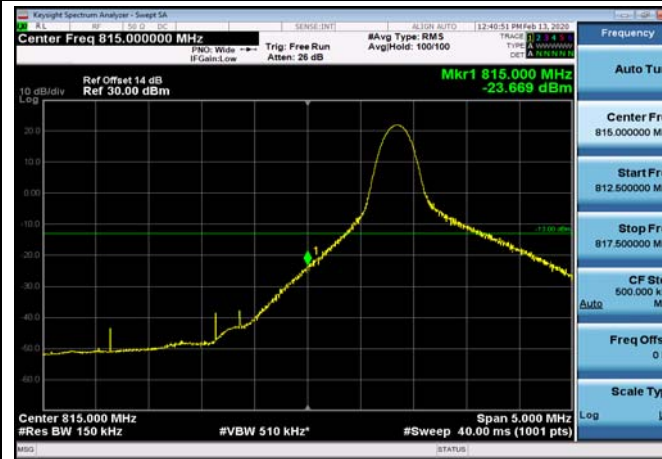

LowRange_FDD26_15MHz_822.5_fullIRB
_Low_QPSK

LowRange_FDD26_15MHz_822.5_OneRB
_low_QPSK