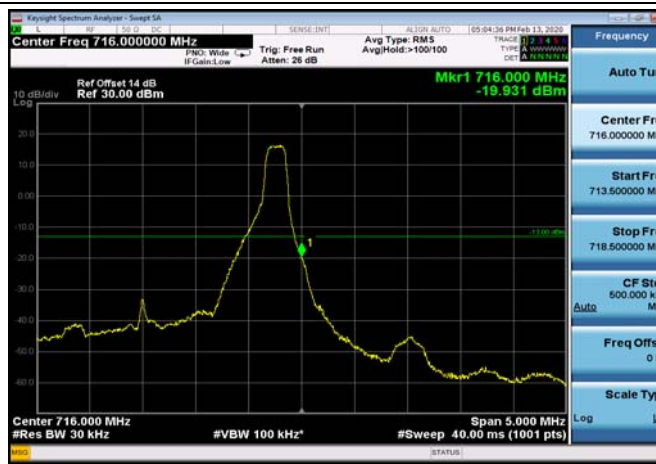

HighRange_FDD12_3MHz_714.5_fullRB
_High_Q16

HighRange_FDD12_3MHz_714.5_OneRB
_high_Q16