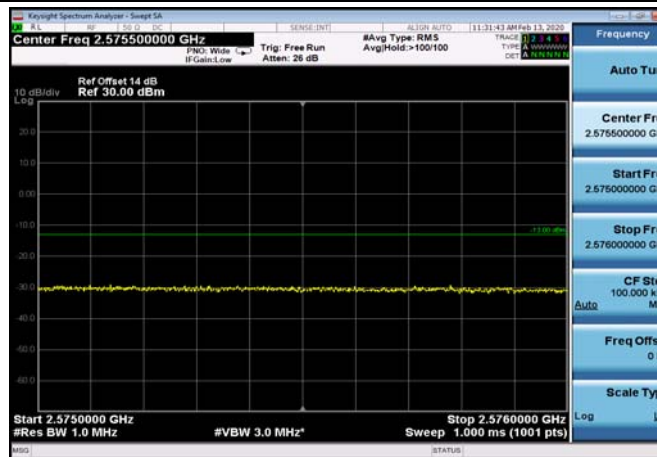

FDD07_15MHz_2562.5_QPSK_fullIRB
_ExtraBands_Range_2575~2576