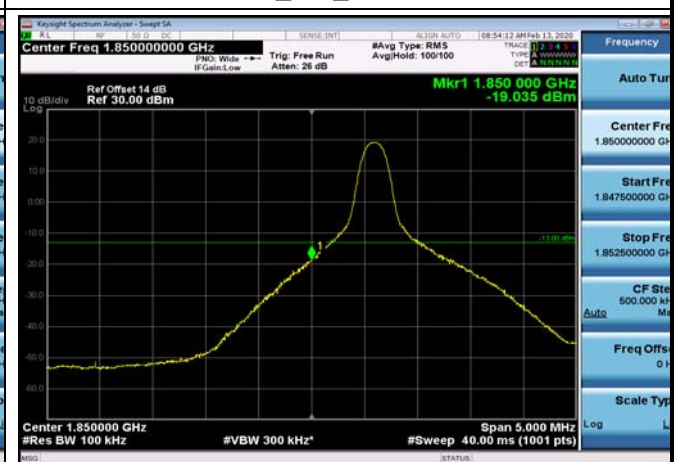

LowRange_FDD02_10MHz_1855_fullRB
_Low_Q16

LowRange_FDD02_10MHz_1855_OneRB
_low_Q16