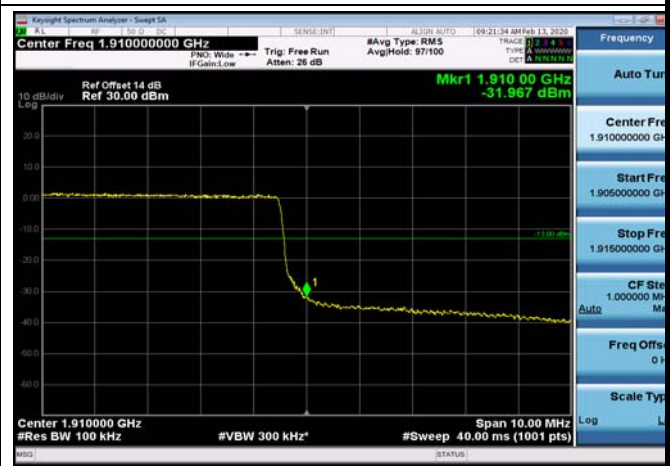

HighRange_FDD02_15MHz_1902.5_OneRB
_high_Q16

HighRange_FDD02_10MHz_1905_fullRB
_High_Q16