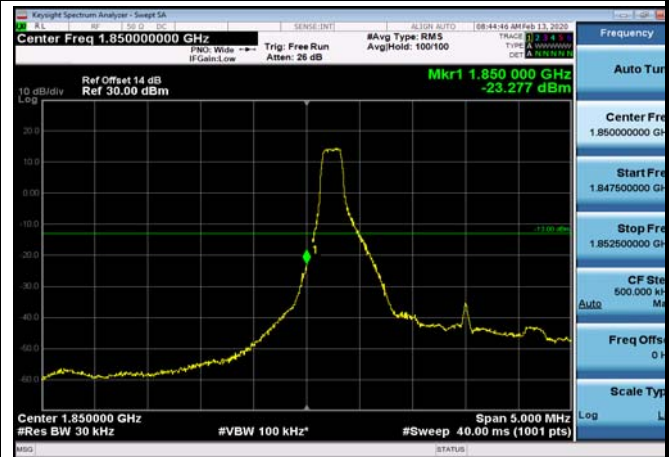

LowRange\_FDD02\_3MHz\_1851.5\_OneRB  
\_low\_QPSK

LowRange\_FDD02\_3MHz\_1851.5\_OneRB  
\_low\_Q16

LowRange\_FDD02\_3MHz\_1851.5\_fullIRB  
\_Low\_QPSK

LowRange\_FDD02\_3MHz\_1851.5\_fullIRB  
\_Low\_Q16