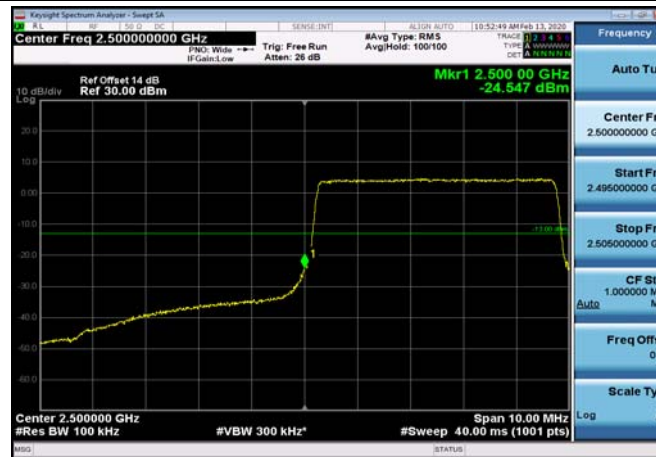

FDD07\_5MHz\_2502.5\_Q16\_OneRB\_low  
\_ExtraBands\_Range\_2490~2496

LowRange\_FDD07\_5MHz\_2502.5\_fullIRB  
\_Low\_QPSK

LowRange\_FDD07\_5MHz\_2502.5\_fullIRB  
\_Low\_Q16

FDD07\_5MHz\_2502.5\_Q16\_fullIRB\_ExtraBan  
ds\_Range\_2475~2490