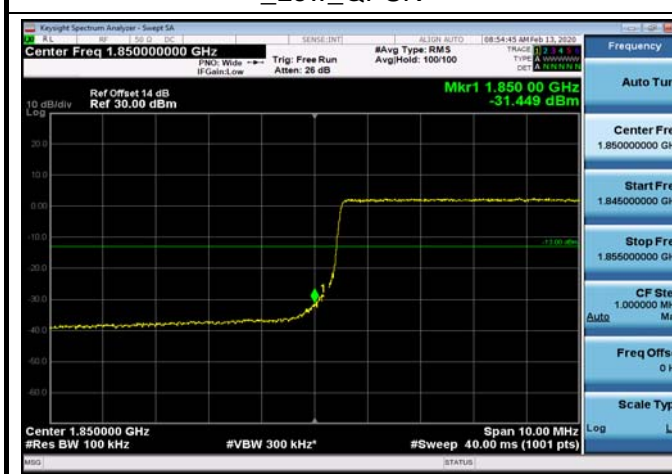

LowRange\_FDD02\_5MHz\_1852.5\_OneRB  
\_low\_QPSK

LowRange\_FDD02\_5MHz\_1852.5\_OneRB  
\_low\_Q16

LowRange\_FDD02\_5MHz\_1852.5\_fullRB  
\_Low\_QPSK

LowRange\_FDD02\_5MHz\_1852.5\_fullRB  
\_Low\_Q16

LowRange\_FDD02\_10MHz\_1855\_OneRB  
\_low\_QPSK

LowRange\_FDD02\_10MHz\_1855\_OneRB  
\_low\_Q16

LowRange\_FDD02\_10MHz\_1855\_fullRB  
\_Low\_QPSK

LowRange\_FDD02\_10MHz\_1855\_fullRB  
\_Low\_Q16

LowRange\_FDD02\_15MHz\_1857.5\_OneRB  
\_low\_QPSK