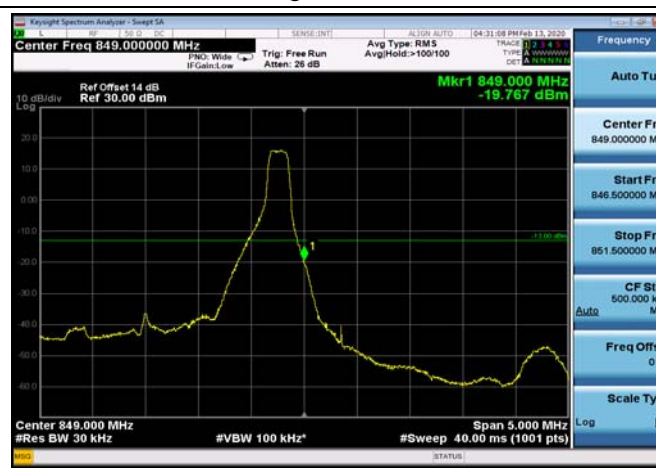

HighRange_FDD05_3MHz_847.5_OneRB
_high_QPSK