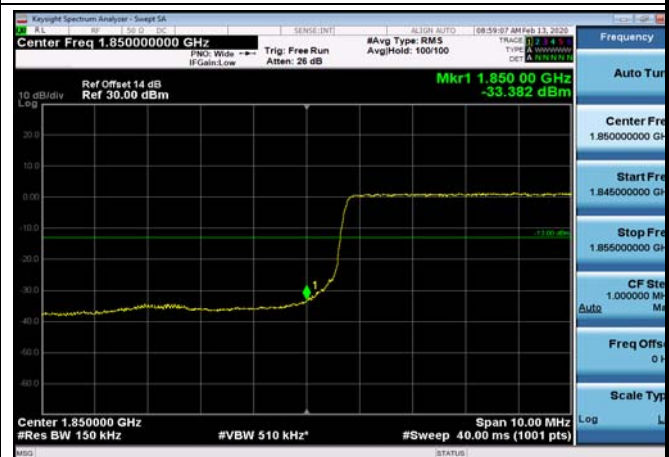

LowRange_FDD02_20MHz_1860_OneRB
_low_Q16

LowRange_FDD02_15MHz_1857.5_fullIRB
_Low_Q16