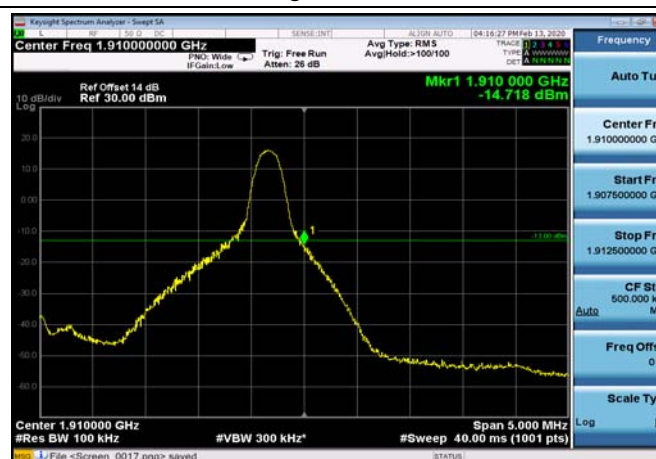

HighRange\_FDD02\_3MHz\_1908.5\_OneRB  
\_high\_Q16

HighRange\_FDD02\_3MHz\_1908.5\_fullIRB  
\_High\_QPSK

HighRange\_FDD02\_3MHz\_1908.5\_fullIRB  
\_High\_Q16

HighRange\_FDD02\_5MHz\_1907.5\_OneRB  
\_high\_QPSK