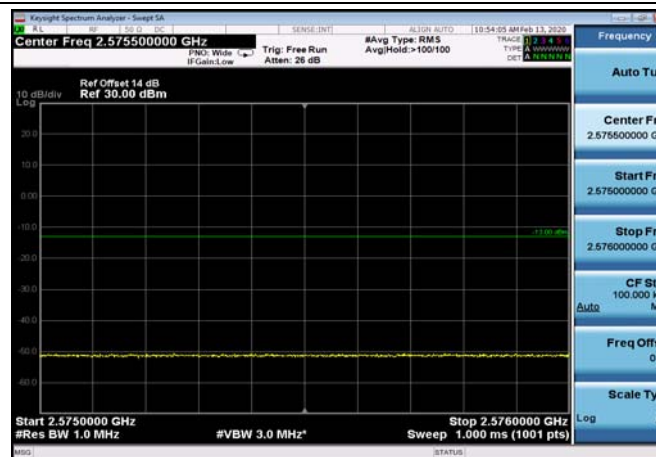

FDD07_5MHz_2502.5_Q16_fullIRB_ExtraBan
ds_Range_2575~2576