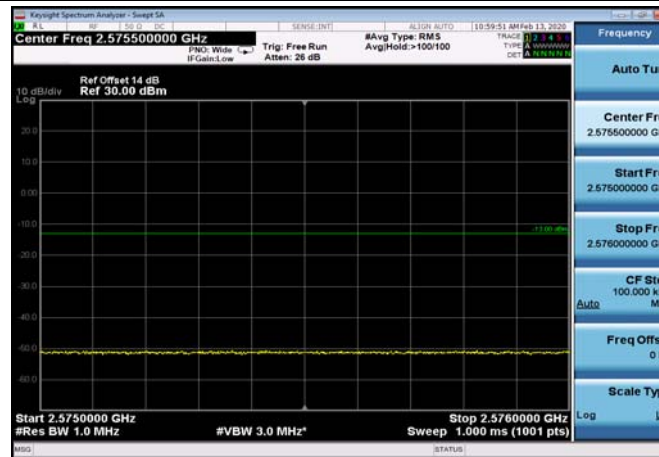

FDD07_15MHz_2507.5_QPSK_OneRB_high
_ExtraBands_Range_2570~2575

FDD07_10MHz_2505_Q16_fullIRB_ExtraBand
s_Range_2575~2576