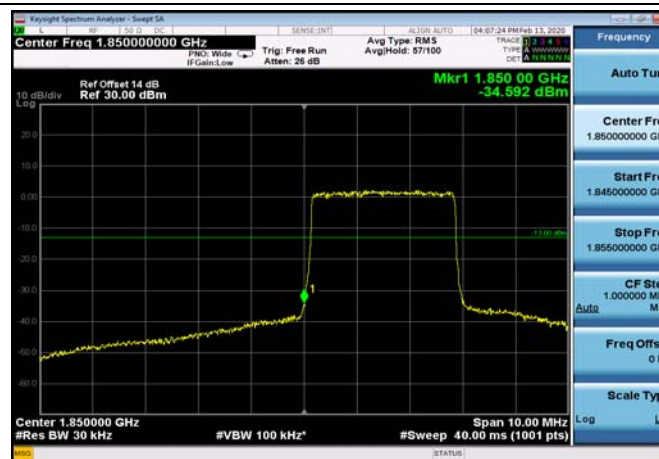

LowRange\_FDD02\_3MHz\_1851.5\_OneRB  
\_low\_QPSK

LowRange\_FDD02\_3MHz\_1851.5\_OneRB  
\_low\_Q16

LowRange\_FDD02\_3MHz\_1851.5\_fullIRB  
\_Low\_QPSK

LowRange\_FDD02\_3MHz\_1851.5\_fullIRB  
\_Low\_Q16

LowRange\_FDD02\_5MHz\_1852.5\_OneRB  
\_low\_QPSK

LowRange\_FDD02\_5MHz\_1852.5\_OneRB  
\_low\_Q16

LowRange\_FDD02\_5MHz\_1852.5\_fullRB  
\_Low\_QPSK

LowRange\_FDD02\_5MHz\_1852.5\_fullRB  
\_Low\_Q16