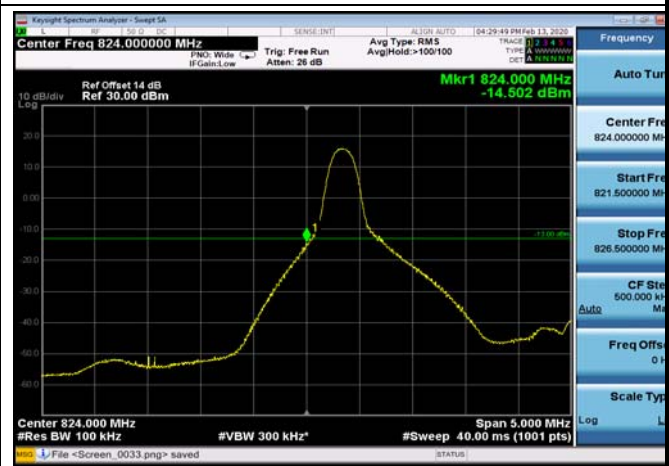

LowRange_FDD05_5MHz_826.5_fullRB
_Low_Q16

LowRange_FDD05_5MHz_826.5_OneRB
_low_Q16