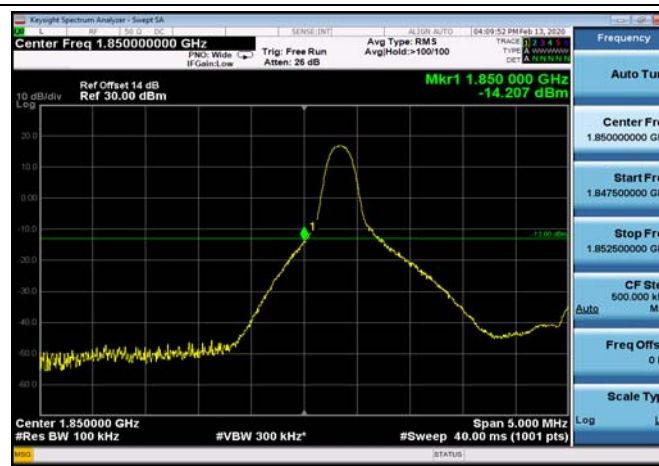

LowRange_FDD02_5MHz_1852.5_OneRB
_low_QPSK