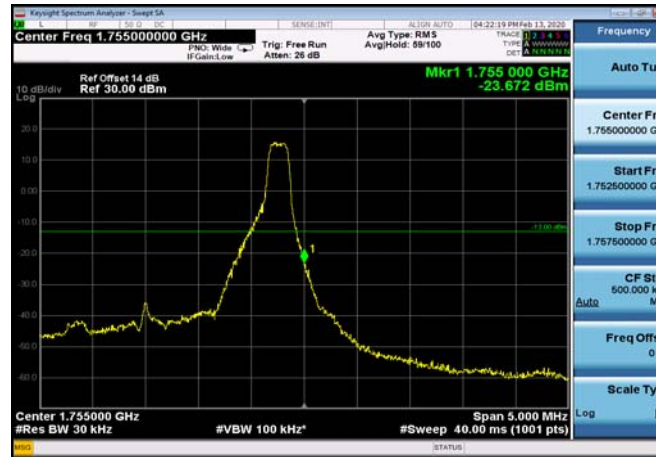

HighRange\_FDD04\_1.4MHz\_1754.3  
\_fullRB\_High\_QPSK

HighRange\_FDD04\_1.4MHz\_1754.3  
\_fullRB\_High\_Q16

HighRange\_FDD04\_3MHz\_1753.5\_OneRB  
\_high\_QPSK

HighRange\_FDD04\_3MHz\_1753.5\_OneRB  
\_high\_Q16