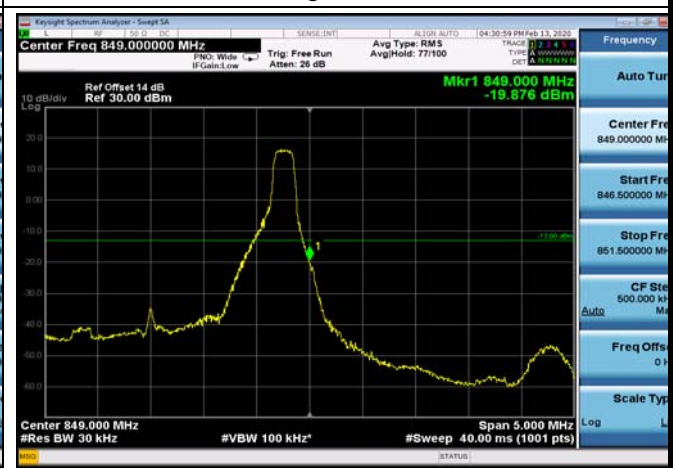

HighRange\_FDD05\_1.4MHz\_848.3\_fullIRB  
\_High\_QPSK

HighRange\_FDD05\_1.4MHz\_848.3\_fullIRB  
\_High\_Q16

HighRange\_FDD05\_3MHz\_847.5\_OneRB  
\_high\_QPSK

HighRange\_FDD05\_3MHz\_847.5\_OneRB  
\_high\_Q16