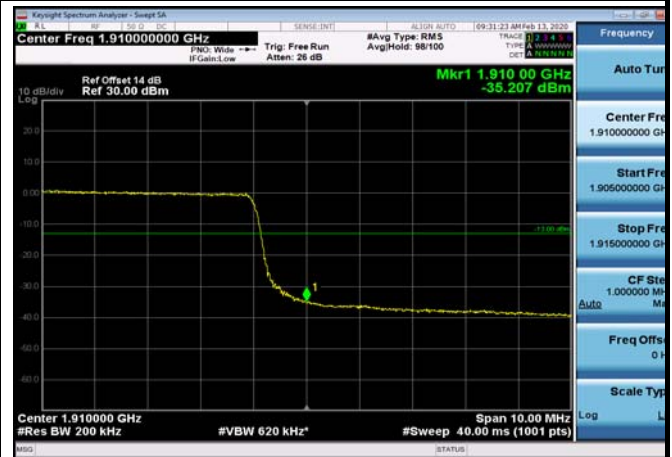

HighRange\_FDD02\_20MHz\_1900\_OneRB  
\_high\_Q16

HighRange\_ FDD02\_20MHz\_1900\_fullRB  
\_High\_QPSK

HighRange\_ FDD02\_20MHz\_1900\_fullRB  
\_High\_Q16

LowRange\_ FDD04\_1.4MHz\_1710.7\_OneRB  
\_low\_QPSK