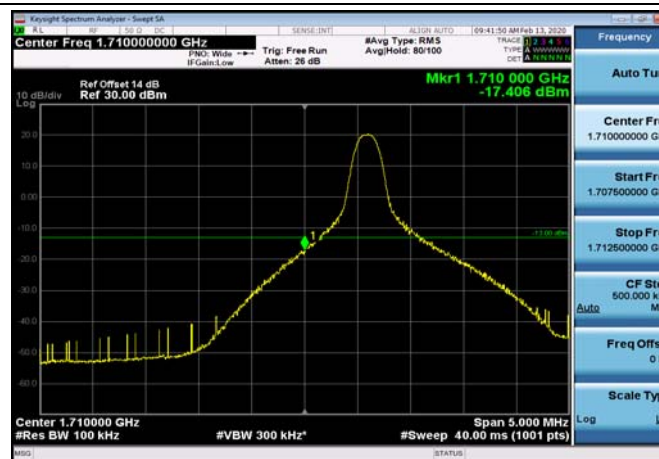

LowRange\_FDD04\_5MHz\_1712.5\_OneRB  
\_low\_Q16

LowRange\_FDD04\_5MHz\_1712.5\_fullRB  
\_Low\_QPSK

LowRange\_FDD04\_5MHz\_1712.5\_fullRB  
\_Low\_Q16

LowRange\_FDD04\_10MHz\_1715\_OneRB  
\_low\_QPSK

LowRange\_FDD04\_10MHz\_1715\_OneRB  
\_low\_Q16