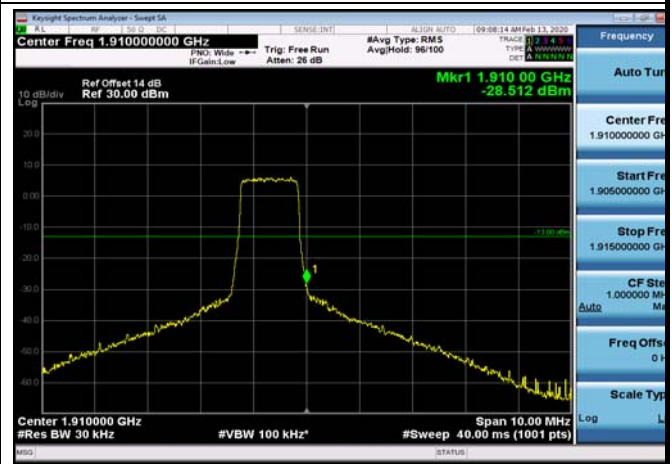

HighRange_FDD02_3MHz_1908.5_OneRB
_high_Q16

HighRange_FDD02_1.4MHz_1909.3
_fullRB_High_Q16