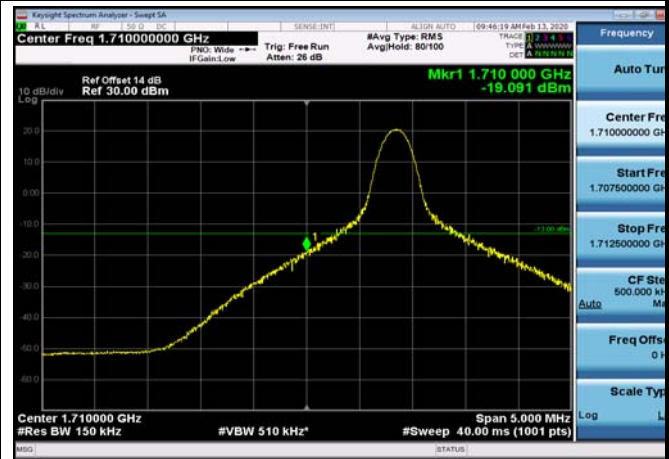

LowRange\_FDD04\_10MHz\_1715\_fullRB  
\_Low\_QPSK

LowRange\_FDD04\_10MHz\_1715\_fullRB  
\_Low\_Q16

LowRange\_FDD04\_15MHz\_1717.5\_OneRB  
\_low\_QPSK

LowRange\_FDD04\_15MHz\_1717.5\_OneRB  
\_low\_Q16