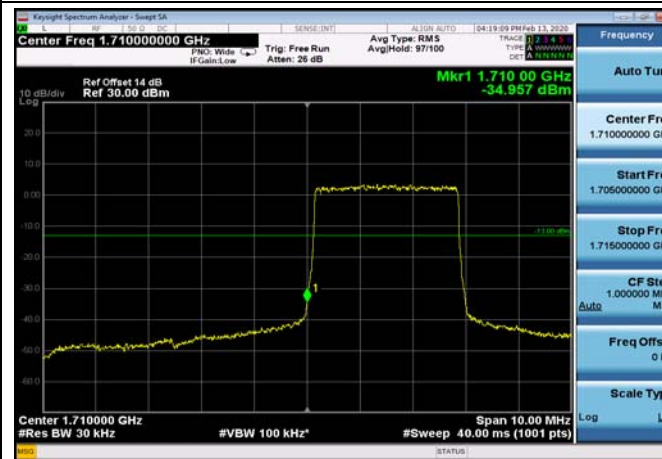

LowRange_FDD04_5MHz_1712.5_OneRB
_low_QPSK

LowRange_FDD04_3MHz_1711.5_fullRB
_Low_QPSK