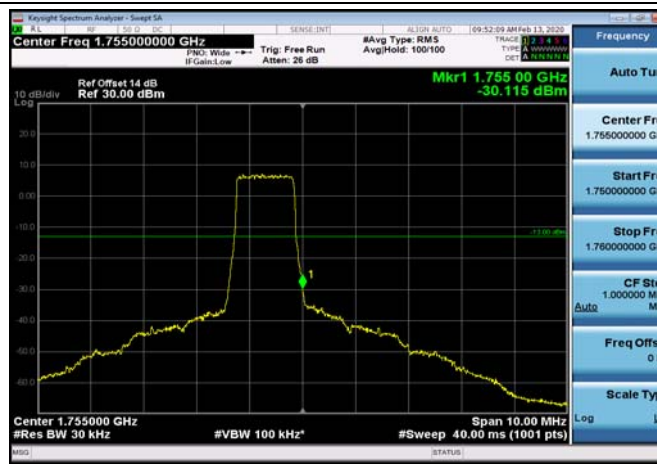

HighRange_FDD04_1.4MHz_1754.3
_fullRB_High_QPSK