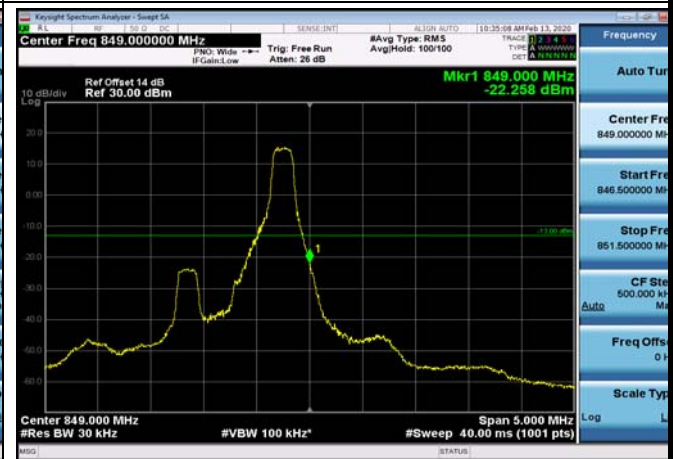

LowRange\_FDD05\_10MHz\_829\_OneRB  
\_low\_Q16

LowRange\_FDD05\_10MHz\_829\_fullRB  
\_Low\_QPSK

LowRange\_FDD05\_10MHz\_829\_fullRB  
\_Low\_Q16

HighRange\_FDD05\_1.4MHz\_848.3\_OneRB  
\_high\_QPSK

HighRange\_FDD05\_1.4MHz\_848.3\_OneRB  
\_high\_Q16