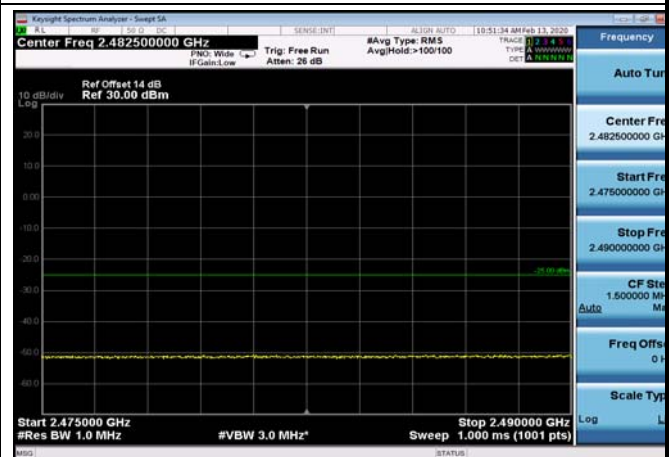

FDD07\_5MHz\_2502.5\_QPSK\_OneRB\_high  
\_ExtraBands\_Range\_2576~2595

LowRange\_FDD07\_5MHz\_2502.5\_OneRB  
\_low\_QPSK

LowRange\_FDD07\_5MHz\_2502.5\_OneRB  
\_low\_Q16

FDD07\_5MHz\_2502.5\_Q16\_OneRB\_low  
\_ExtraBands\_Range\_2475~2490