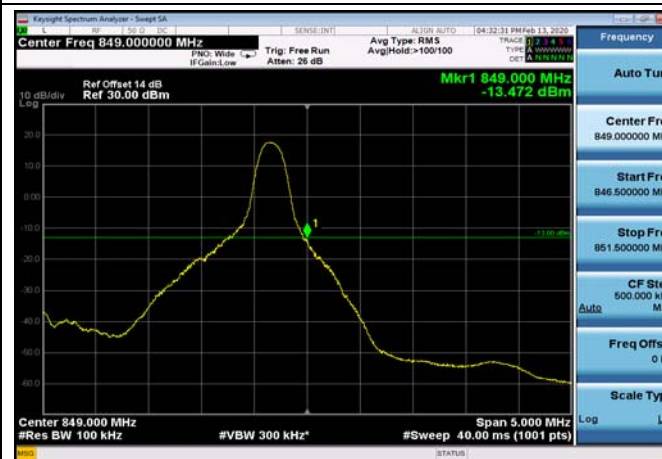

HighRange_FDD05_5MHz_846.5_fullRB
_High_QPSK

HighRange_FDD05_5MHz_846.5_OneRB
_high_QPSK