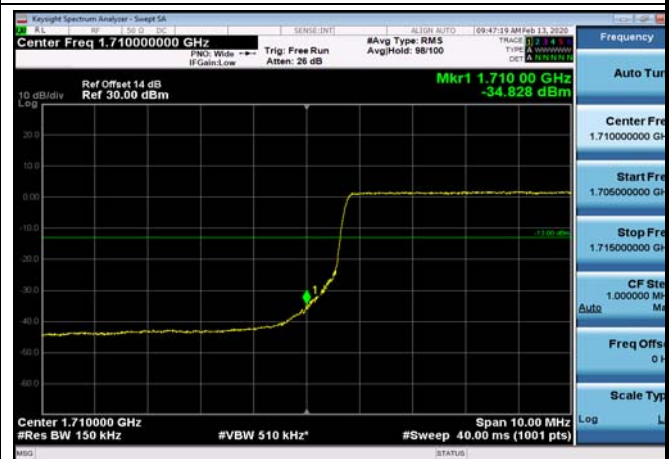

LowRange_FDD04_20MHz_1720_OneRB
_low_Q16

LowRange_FDD04_15MHz_1717.5_fullIRB
_Low_Q16