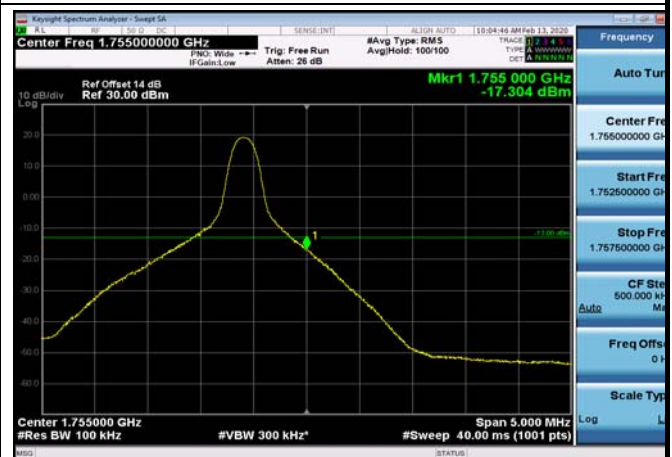

HighRange\_FDD04\_5MHz\_1752.5\_fullRB  
\_High\_QPSK

HighRange\_FDD04\_5MHz\_1752.5\_fullRB  
\_High\_Q16

HighRange\_FDD04\_10MHz\_1750\_OneRB  
\_high\_QPSK

HighRange\_FDD04\_10MHz\_1750\_OneRB  
\_high\_Q16