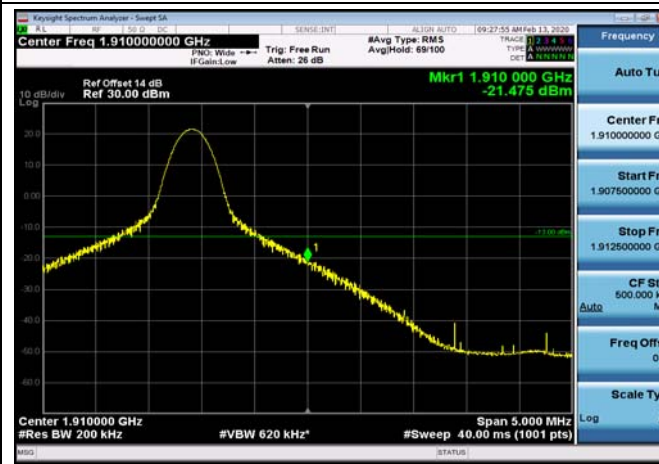

HighRange\_FDD02\_15MHz\_1902.5\_OneRB  
\_high\_Q16

HighRange\_FDD02\_15MHz\_1902.5\_fullRB  
\_High\_QPSK

HighRange\_FDD02\_15MHz\_1902.5\_fullRB  
\_High\_Q16

HighRange\_FDD02\_20MHz\_1900\_OneRB  
\_high\_QPSK