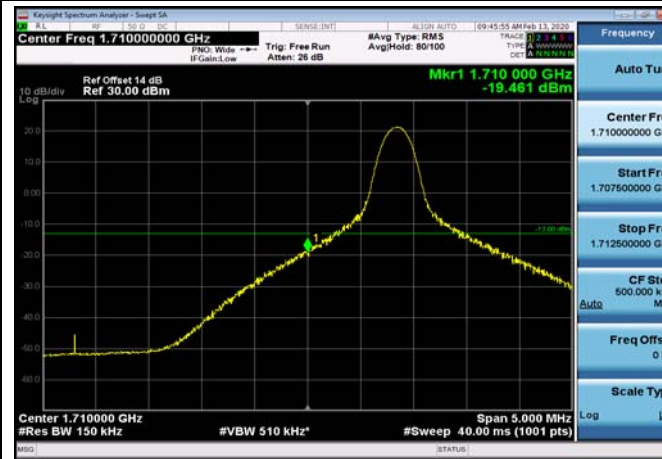

LowRange\_FDD04\_10MHz\_1715\_fullRB  
\_Low\_QPSK

LowRange\_FDD04\_10MHz\_1715\_fullRB  
\_Low\_Q16

LowRange\_FDD04\_15MHz\_1717.5\_OneRB  
\_low\_QPSK

LowRange\_FDD04\_15MHz\_1717.5\_OneRB  
\_low\_Q16