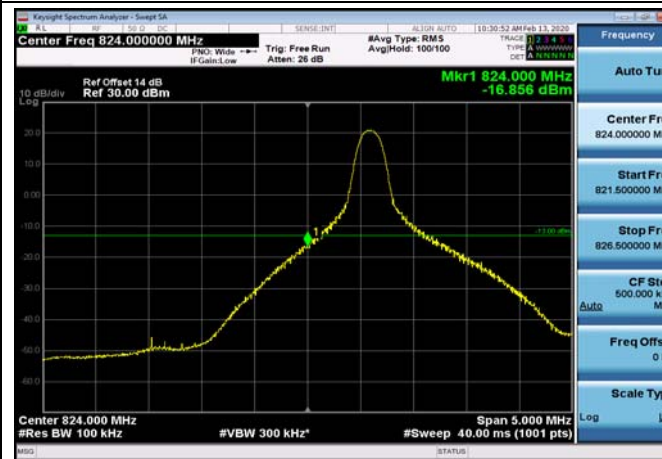

LowRange\_FDD05\_5MHz\_826.5\_OneRB  
\_low\_QPSK

LowRange\_FDD05\_5MHz\_826.5\_OneRB  
\_low\_Q16

LowRange\_FDD05\_5MHz\_826.5\_fullRB  
\_Low\_QPSK

LowRange\_FDD05\_5MHz\_826.5\_fullRB  
\_Low\_Q16

LowRange\_FDD05\_10MHz\_829\_OneRB  
\_low\_QPSK