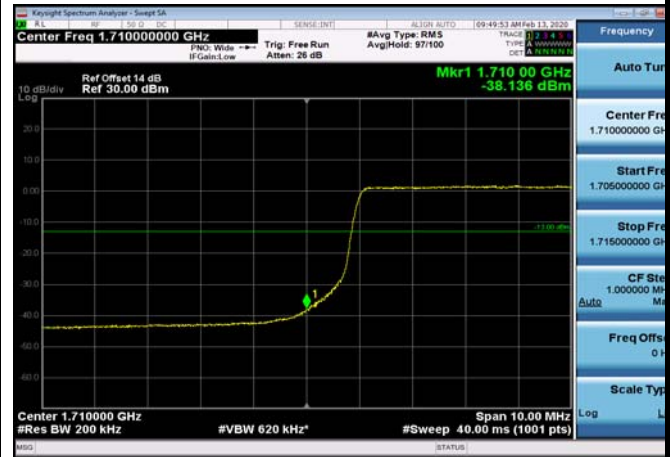

HighRange_FDD04_1.4MHz_1754.3_OneRB
_high_Q16

LowRange_FDD04_20MHz_1720_fullRB
_Low_Q16