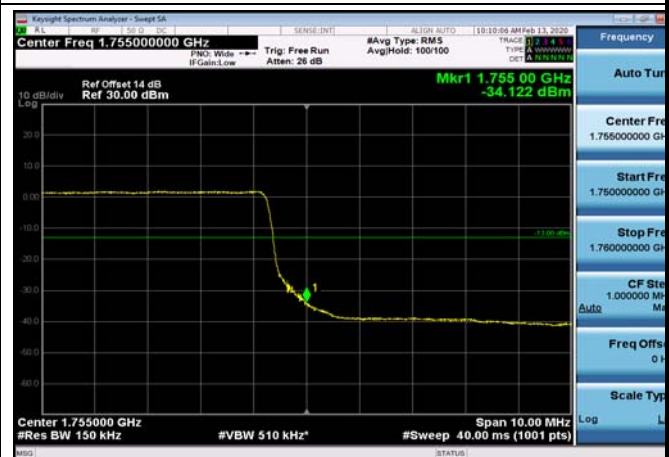

HighRange_FDD04_20MHz_1745_OneRB
_high_Q16

HighRange_FDD04_15MHz_1747.5_fullRB
_High_Q16