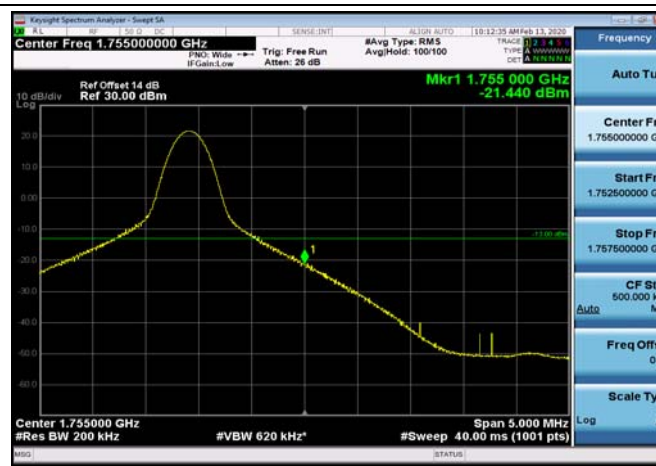

HighRange_FDD04_20MHz_1745_OneRB
_high_QPSK