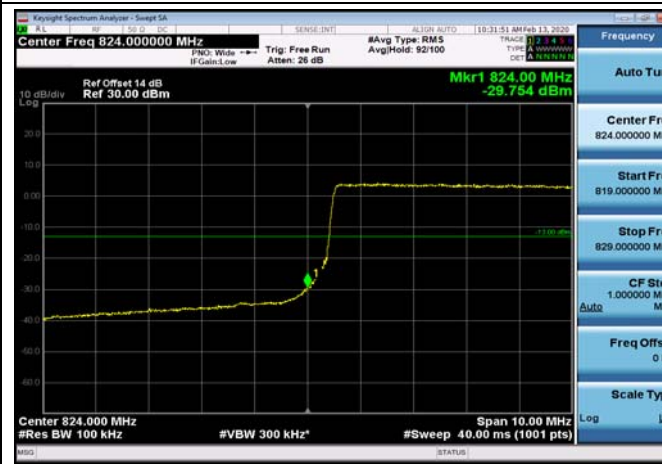

LowRange_FDD05_10MHz_829_fullRB
_Low_QPSK