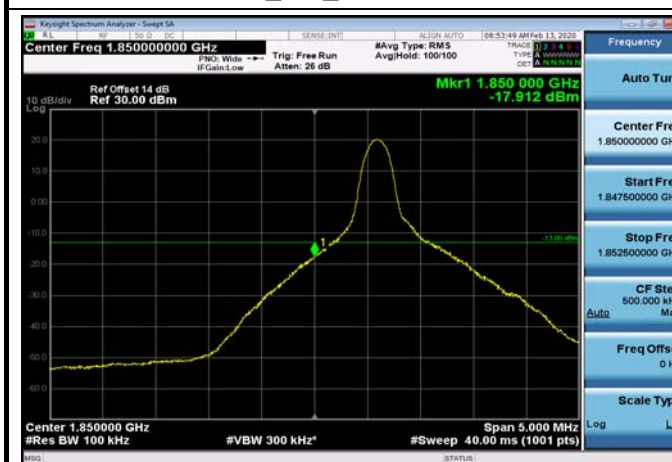

LowRange_FDD02_10MHz_1855_fullRB
_Low_QPSK

LowRange_FDD02_10MHz_1855_OneRB
_low_QPSK