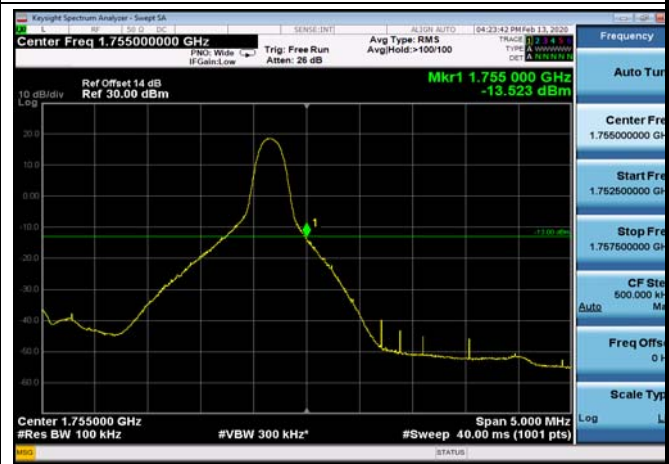

HighRange\_FDD04\_3MHz\_1753.5\_fullIRB  
\_High\_QPSK

HighRange\_FDD04\_3MHz\_1753.5\_fullIRB  
\_High\_Q16

HighRange\_FDD04\_5MHz\_1752.5\_OneRB  
\_high\_QPSK

HighRange\_FDD04\_5MHz\_1752.5\_OneRB  
\_high\_Q16