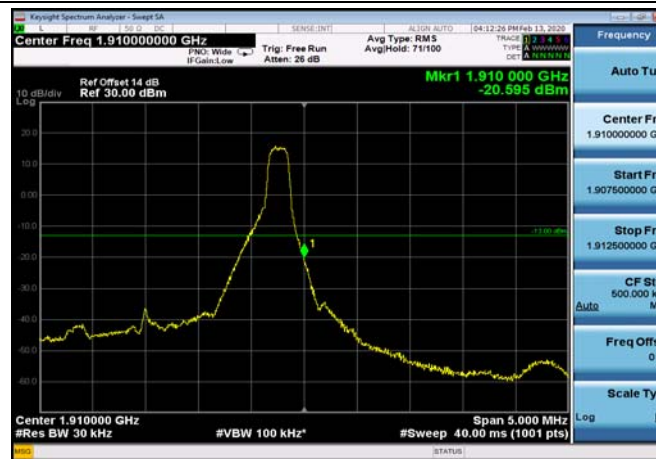

HighRange\_FDD02\_1.4MHz\_1909.3\_OneRB  
\_high\_Q16

HighRange\_FDD02\_1.4MHz\_1909.3  
\_fullRB\_High\_QPSK

HighRange\_FDD02\_1.4MHz\_1909.3  
\_fullRB\_High\_Q16

HighRange\_FDD02\_3MHz\_1908.5\_OneRB  
\_high\_QPSK