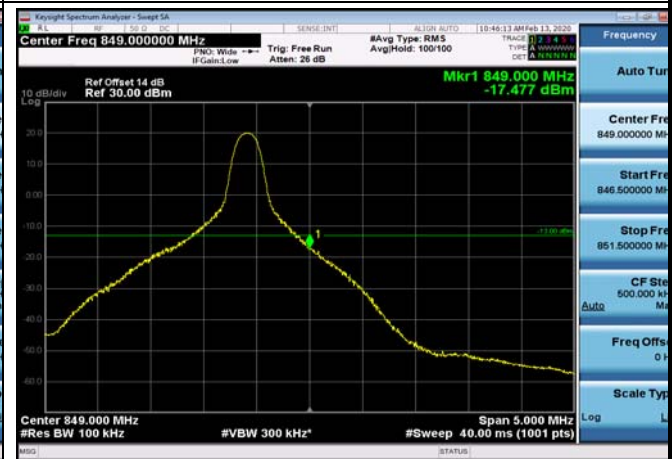

HighRange\_FDD05\_5MHz\_846.5\_fullRB  
\_High\_QPSK

HighRange\_FDD05\_5MHz\_846.5\_fullRB  
\_High\_Q16

HighRange\_FDD05\_10MHz\_844\_OneRB  
\_high\_QPSK

HighRange\_FDD05\_10MHz\_844\_OneRB  
\_high\_Q16