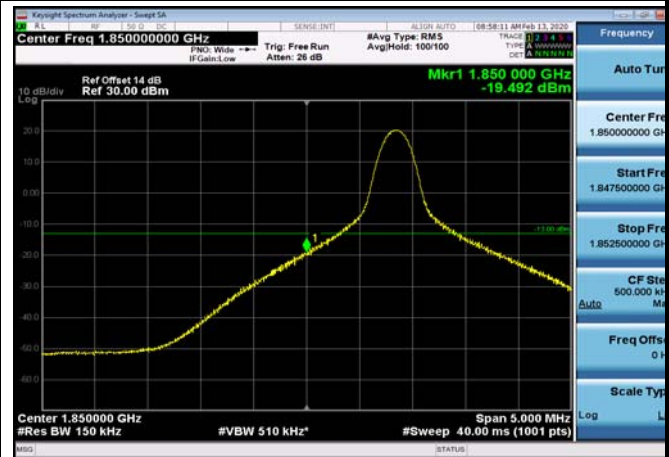

LowRange_FDD02_15MHz_1857.5_fullIRB
_Low_Q16

LowRange_FDD02_15MHz_1857.5_OneRB
_low_Q16