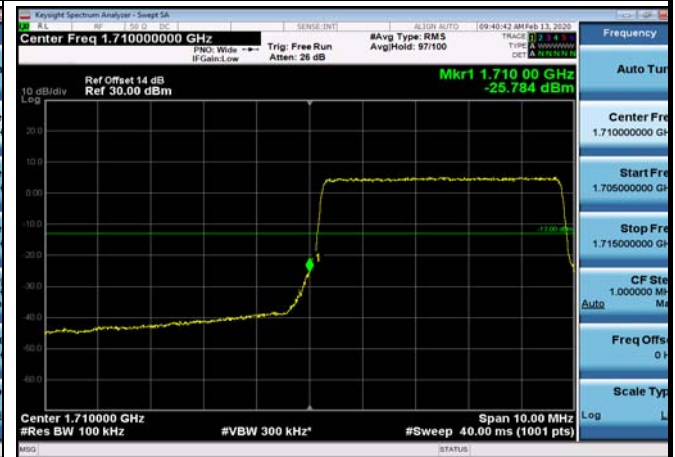

LowRange\_FDD04\_5MHz\_1712.5\_OneRB  
\_low\_Q16

LowRange\_FDD04\_5MHz\_1712.5\_fullRB  
\_Low\_QPSK

LowRange\_FDD04\_5MHz\_1712.5\_fullRB  
\_Low\_Q16

LowRange\_FDD04\_10MHz\_1715\_OneRB  
\_low\_QPSK

LowRange\_FDD04\_10MHz\_1715\_OneRB  
\_low\_Q16