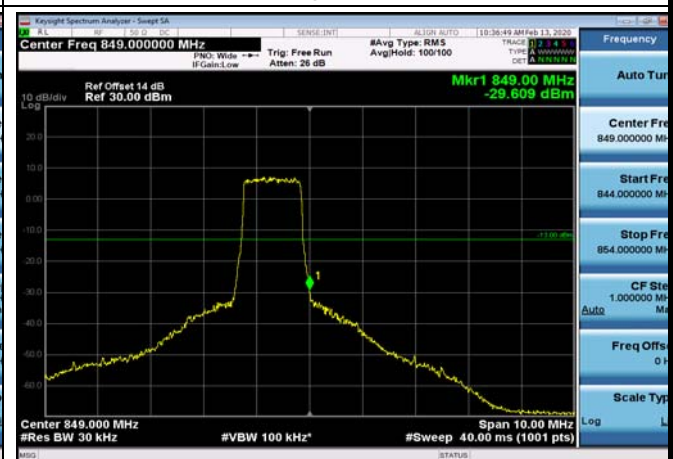

HighRange_FDD05_3MHz_847.5_OneRB
_high_Q16

HighRange_FDD05_1.4MHz_848.3_fullIRB
_High_Q16