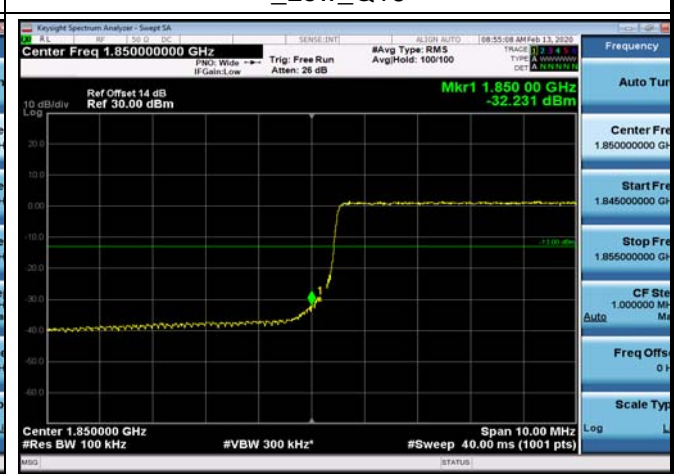

LowRange\_FDD02\_10MHz\_1855\_OneRB  
\_low\_QPSK

LowRange\_FDD02\_10MHz\_1855\_OneRB  
\_low\_Q16

LowRange\_FDD02\_10MHz\_1855\_fullRB  
\_Low\_QPSK

LowRange\_FDD02\_10MHz\_1855\_fullRB  
\_Low\_Q16

LowRange\_FDD02\_15MHz\_1857.5\_OneRB  
\_low\_QPSK

LowRange\_FDD02\_15MHz\_1857.5\_OneRB  
\_low\_Q16

LowRange\_FDD02\_15MHz\_1857.5\_fullIRB  
\_Low\_QPSK

LowRange\_FDD02\_15MHz\_1857.5\_fullIRB  
\_Low\_Q16

LowRange\_FDD02\_20MHz\_1860\_OneRB  
\_low\_QPSK