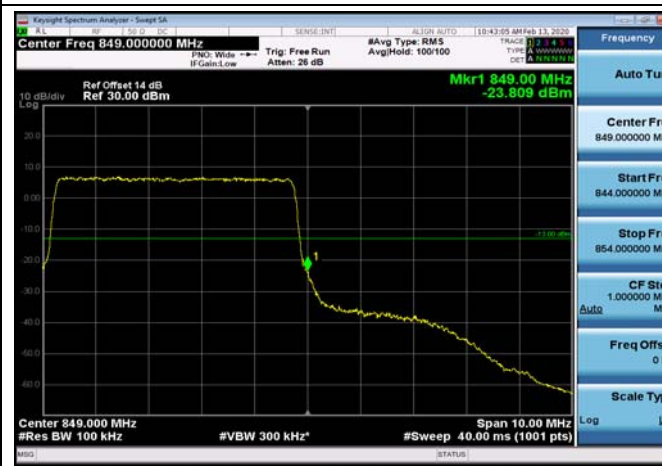

HighRange_FDD05_5MHz_846.5_fullRB
_High_QPSK