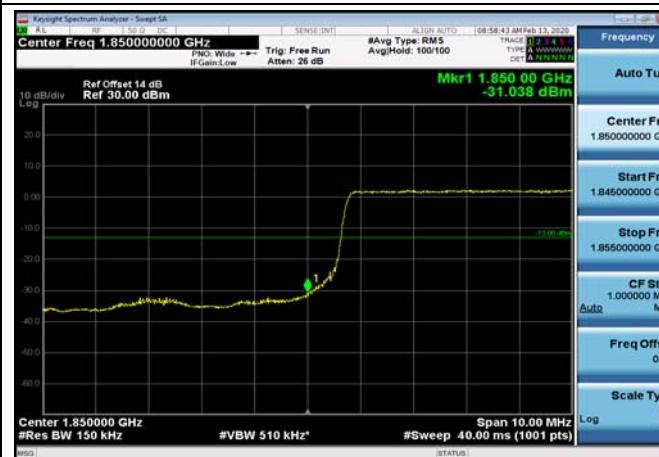

LowRange\_FDD02\_10MHz\_1855\_OneRB  
\_low\_QPSK

LowRange\_FDD02\_10MHz\_1855\_OneRB  
\_low\_Q16

LowRange\_FDD02\_10MHz\_1855\_fullRB  
\_Low\_QPSK

LowRange\_FDD02\_10MHz\_1855\_fullRB  
\_Low\_Q16

LowRange\_FDD02\_15MHz\_1857.5\_OneRB  
\_low\_QPSK

LowRange\_FDD02\_15MHz\_1857.5\_OneRB  
\_low\_Q16

LowRange\_FDD02\_15MHz\_1857.5\_fullIRB  
\_Low\_QPSK

LowRange\_FDD02\_15MHz\_1857.5\_fullIRB  
\_Low\_Q16

LowRange\_FDD02\_20MHz\_1860\_OneRB  
\_low\_QPSK