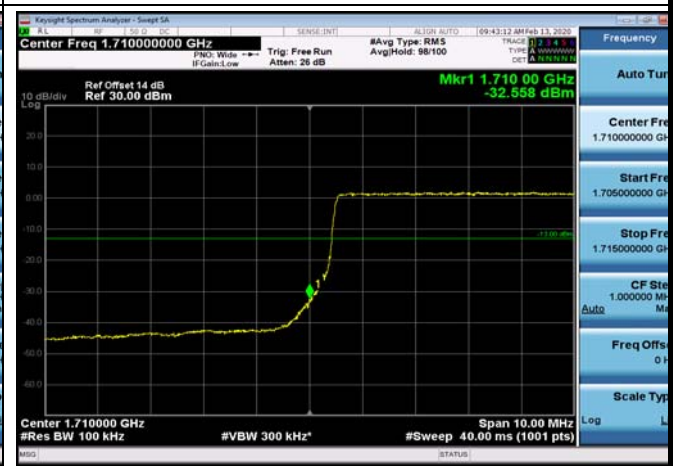

LowRange_FDD04_15MHz_1717.5_OneRB
_low_Q16

LowRange_FDD04_10MHz_1715_fullRB
_Low_Q16