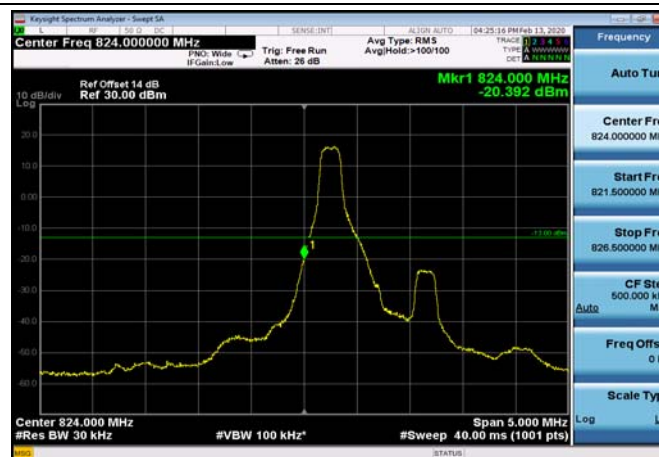

LowRange_FDD05_5MHz_826.5_OneRB
_low_QPSK

LowRange_FDD05_1.4MHz_824.7_OneRB
_low_QPSK