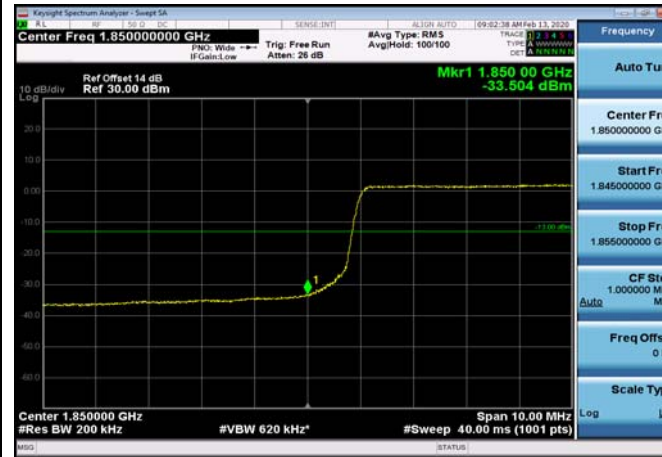

HighRange_FDD02_1.4MHz_1909.3_OneRB
_high_QPSK

LowRange_FDD02_20MHz_1860_fullRB
_Low_QPSK