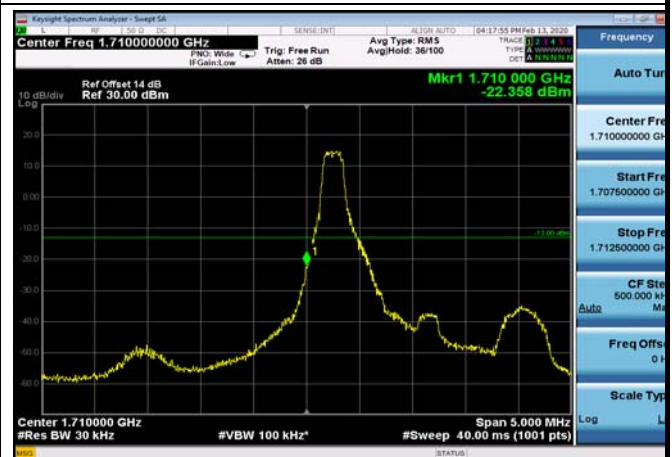

LowRange_ FDD04_1.4MHz_1710.7_fullRB
_Low_Q16

LowRange_ FDD04_1.4MHz_1710.7_OneRB
_low_Q16