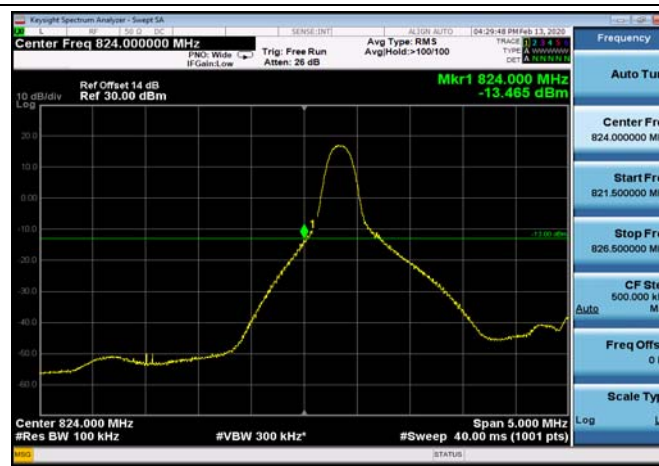

LowRange_FDD05_5MHz_826.5_OneRB
_low_QPSK