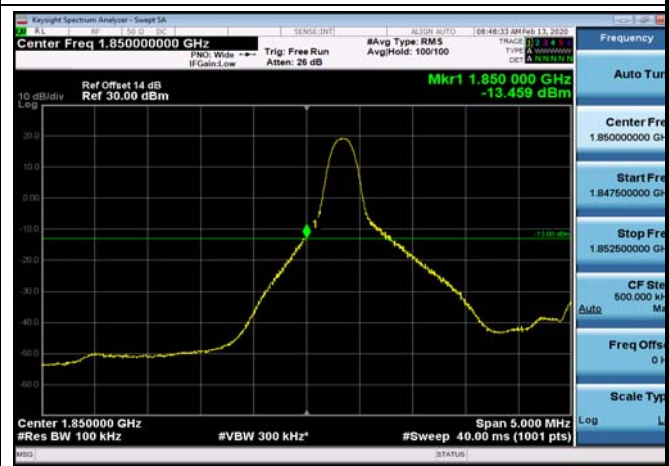

LowRange_FDD02_5MHz_1852.5_fullRB
_Low_Q16

LowRange_FDD02_5MHz_1852.5_OneRB
_low_Q16