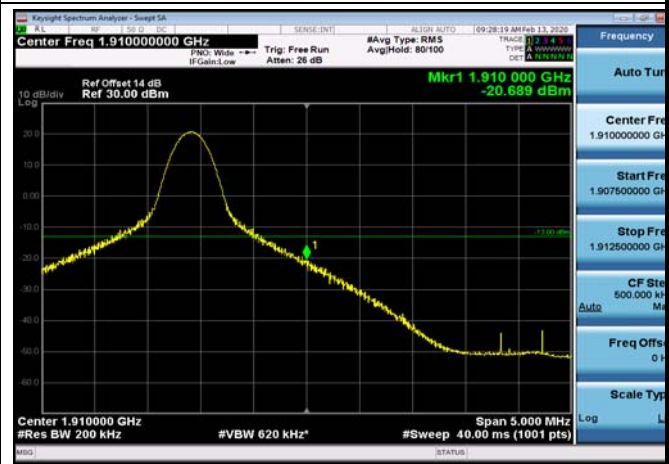

HighRange_ FDD02_20MHz_1900_fullRB
_High_Q16

HighRange_FDD02_20MHz_1900_OneRB
_high_Q16