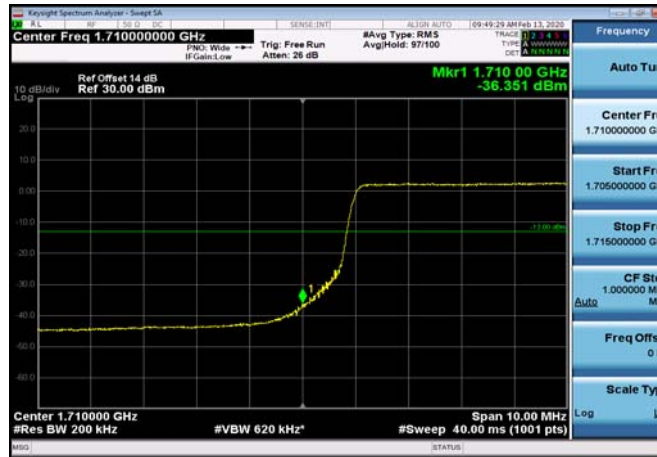

HighRange_FDD04_1.4MHz_1754.3_OneRB
_high_QPSK

LowRange_FDD04_20MHz_1720_fullRB
_Low_QPSK