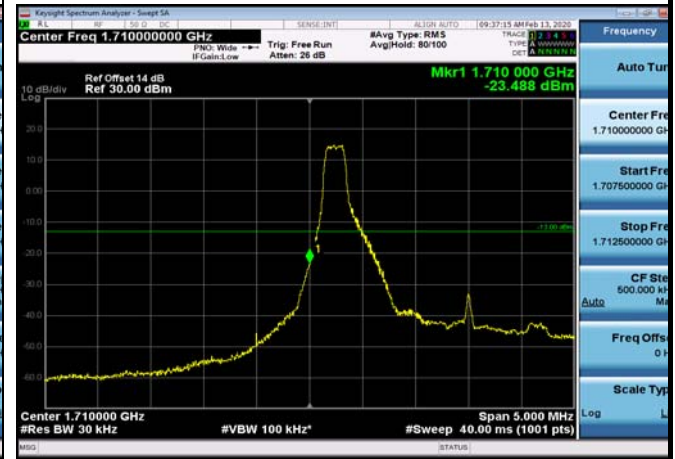

LowRange_FDD04_3MHz_1711.5_fullRB
_Low_Q16

LowRange_FDD04_3MHz_1711.5_OneRB
_low_Q16