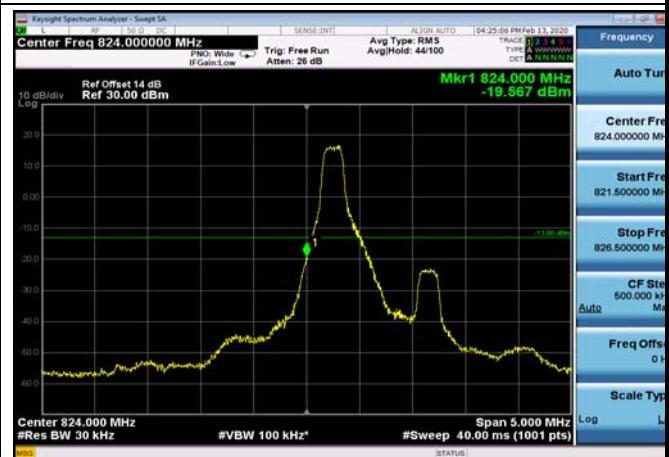

HighRange\_FDD04\_20MHz\_1745\_fullRB  
\_High\_QPSK

HighRange\_FDD04\_20MHz\_1745\_fullRB  
\_High\_Q16

LowRange\_FDD05\_1.4MHz\_824.7\_OneRB  
\_low\_QPSK

LowRange\_FDD05\_1.4MHz\_824.7\_OneRB  
\_low\_Q16