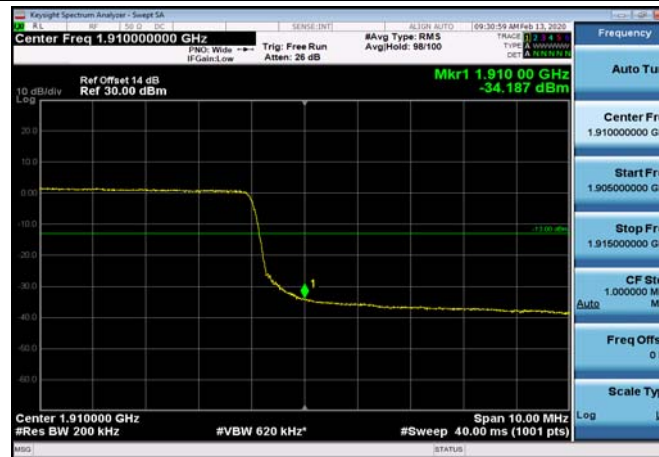

LowRange_ FDD04_1.4MHz_1710.7_OneRB
_low_QPSK

HighRange_ FDD02_20MHz_1900_fullRB
_High_QPSK