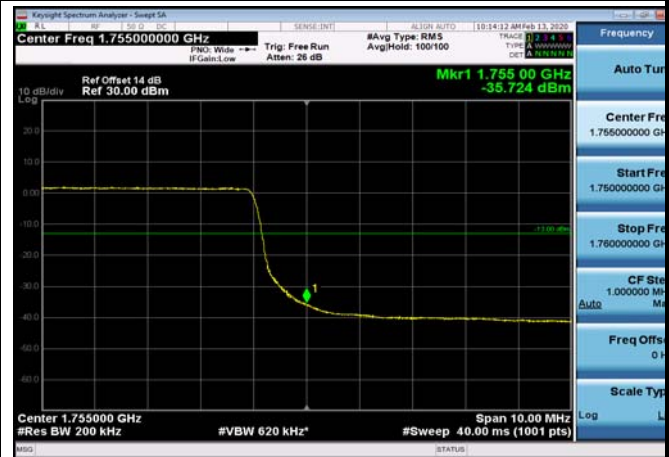

LowRange_FDD05_1.4MHz_824.7_OneRB
_low_Q16

HighRange_FDD04_20MHz_1745_fullRB
_High_Q16