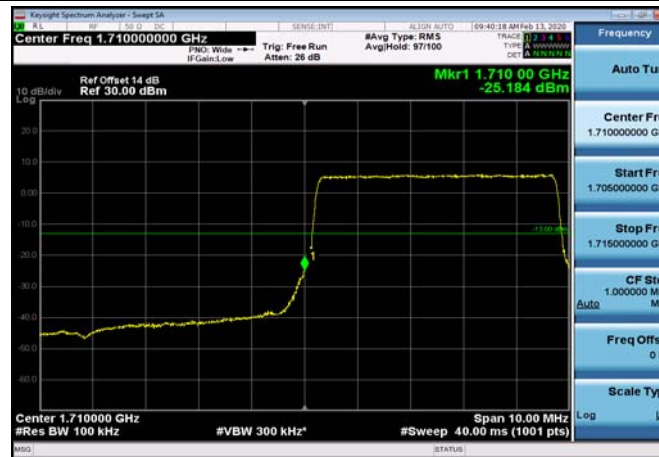

LowRange_FDD04_10MHz_1715_OneRB
_low_QPSK

LowRange_FDD04_5MHz_1712.5_fullRB
_Low_QPSK