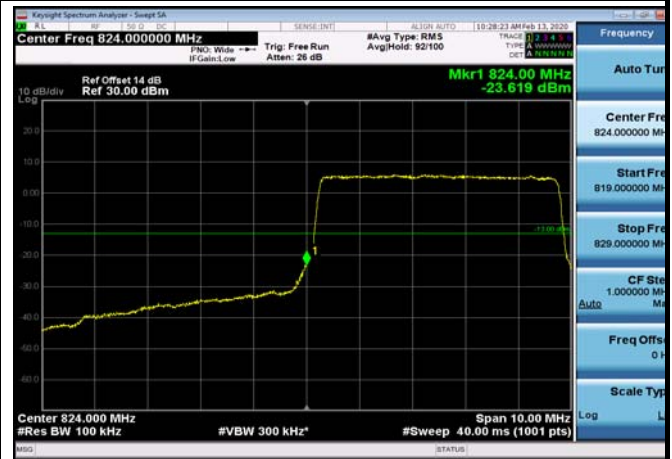

LowRange\_FDD05\_5MHz\_826.5\_OneRB  
\_low\_QPSK

LowRange\_FDD05\_5MHz\_826.5\_OneRB  
\_low\_Q16

LowRange\_FDD05\_5MHz\_826.5\_fullRB  
\_Low\_QPSK

LowRange\_FDD05\_5MHz\_826.5\_fullRB  
\_Low\_Q16

LowRange\_FDD05\_10MHz\_829\_OneRB  
\_low\_QPSK