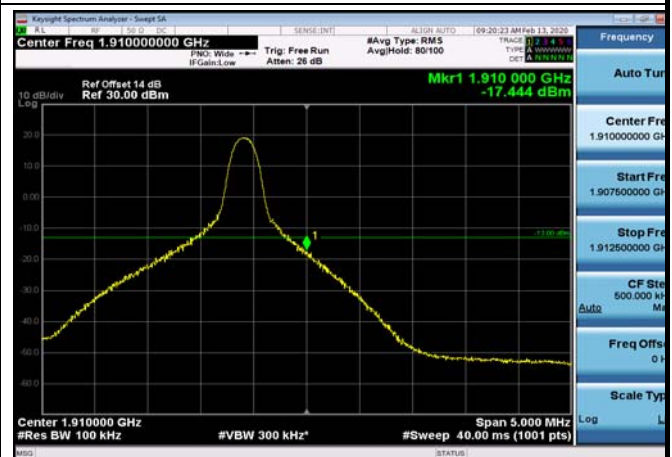

HighRange_FDD02_10MHz_1905_fullRB
_High_Q16

HighRange_FDD02_10MHz_1905_OneRB
_high_Q16