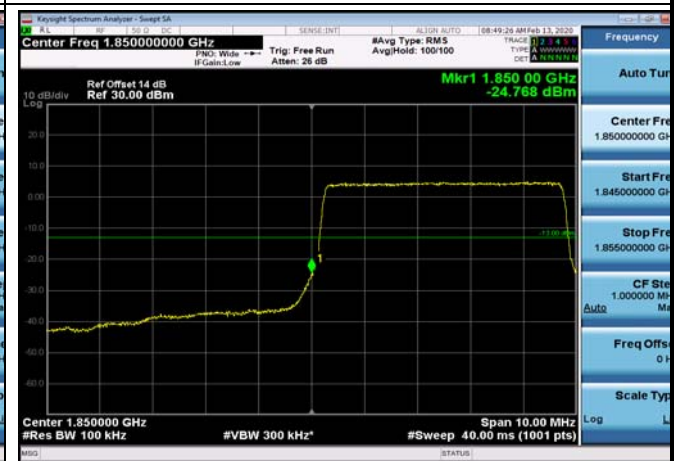

LowRange\_FDD02\_5MHz\_1852.5\_OneRB  
\_low\_QPSK

LowRange\_FDD02\_5MHz\_1852.5\_OneRB  
\_low\_Q16

LowRange\_FDD02\_5MHz\_1852.5\_fullRB  
\_Low\_QPSK

LowRange\_FDD02\_5MHz\_1852.5\_fullRB  
\_Low\_Q16

LowRange\_FDD02\_10MHz\_1855\_OneRB  
\_low\_QPSK

LowRange\_FDD02\_10MHz\_1855\_OneRB  
\_low\_Q16

LowRange\_FDD02\_10MHz\_1855\_fullRB  
\_Low\_QPSK

LowRange\_FDD02\_10MHz\_1855\_fullRB  
\_Low\_Q16

LowRange\_FDD02\_15MHz\_1857.5\_OneRB  
\_low\_QPSK