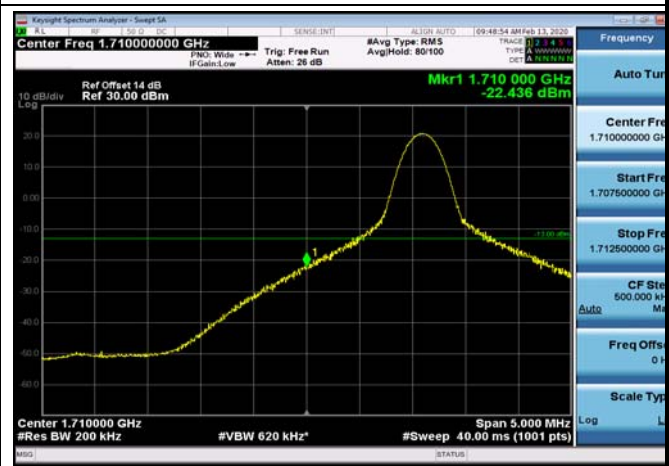

LowRange\_FDD04\_15MHz\_1717.5\_fullIRB  
\_Low\_QPSK

LowRange\_FDD04\_15MHz\_1717.5\_fullIRB  
\_Low\_Q16

LowRange\_FDD04\_20MHz\_1720\_OneRB  
\_low\_QPSK

LowRange\_FDD04\_20MHz\_1720\_OneRB  
\_low\_Q16