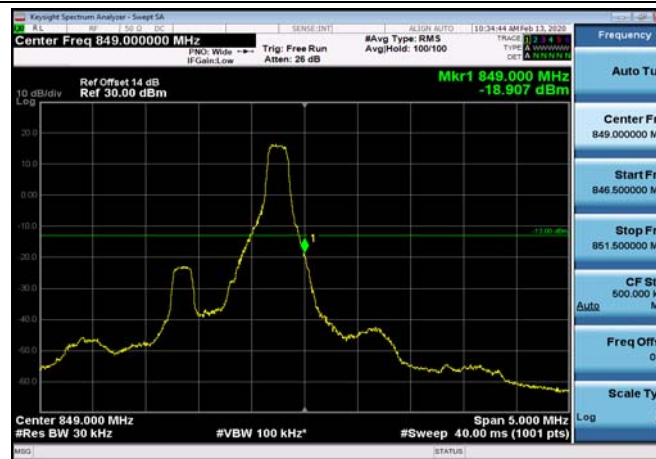

LowRange\_FDD05\_10MHz\_829\_OneRB  
\_low\_Q16

LowRange\_FDD05\_10MHz\_829\_fullRB  
\_Low\_QPSK

LowRange\_FDD05\_10MHz\_829\_fullRB  
\_Low\_Q16

HighRange\_FDD05\_1.4MHz\_848.3\_OneRB  
\_high\_QPSK

HighRange\_FDD05\_1.4MHz\_848.3\_OneRB  
\_high\_Q16