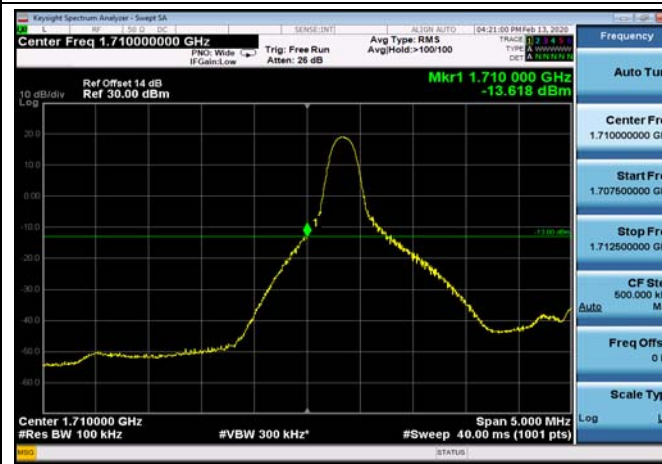

LowRange\_FDD04\_3MHz\_1711.5\_OneRB  
\_low\_Q16

LowRange\_FDD04\_3MHz\_1711.5\_fullRB  
\_Low\_QPSK

LowRange\_FDD04\_3MHz\_1711.5\_fullRB  
\_Low\_Q16

LowRange\_FDD04\_5MHz\_1712.5\_OneRB  
\_low\_QPSK