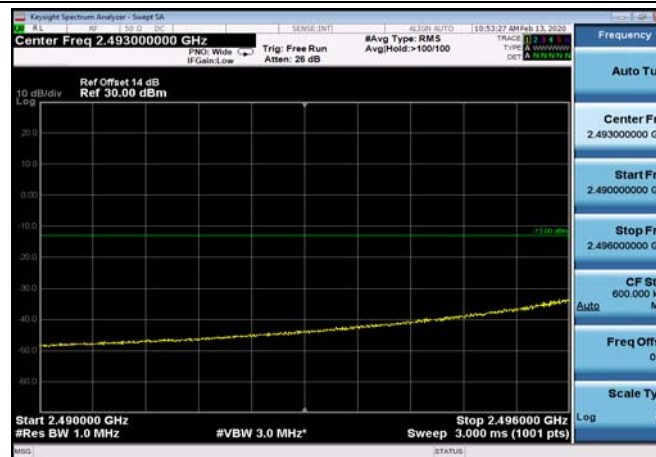

FDD07_5MHz_2502.5_Q16_fullIRB_ExtraBan
ds_Range_2575~2576

FDD07_5MHz_2502.5_Q16_fullIRB_ExtraBan
ds_Range_2490~2496