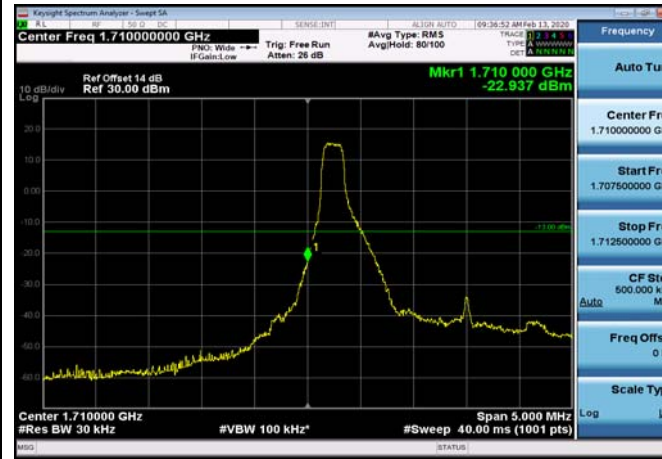

LowRange\_ FDD04\_1.4MHz\_1710.7\_OneRB  
\_low\_Q16

LowRange\_ FDD04\_1.4MHz\_1710.7\_fullRB  
\_Low\_QPSK

LowRange\_ FDD04\_1.4MHz\_1710.7\_fullRB  
\_Low\_Q16

LowRange\_FDD04\_3MHz\_1711.5\_OneRB  
\_low\_QPSK