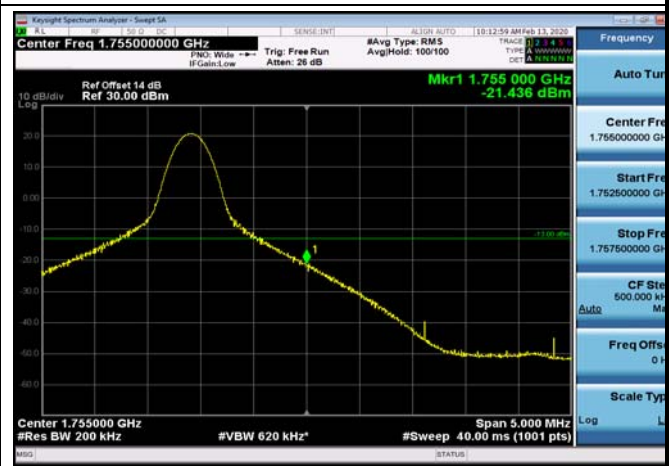

HighRange\_FDD04\_15MHz\_1747.5\_fullRB  
\_High\_QPSK

HighRange\_FDD04\_15MHz\_1747.5\_fullRB  
\_High\_Q16

HighRange\_FDD04\_20MHz\_1745\_OneRB  
\_high\_QPSK

HighRange\_FDD04\_20MHz\_1745\_OneRB  
\_high\_Q16