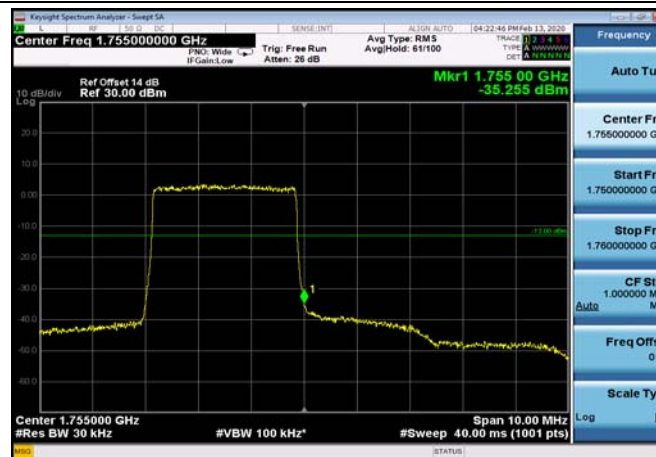

HighRange_FDD04_5MHz_1752.5_OneRB
_high_QPSK

HighRange_FDD04_3MHz_1753.5_fullIRB
_High_QPSK