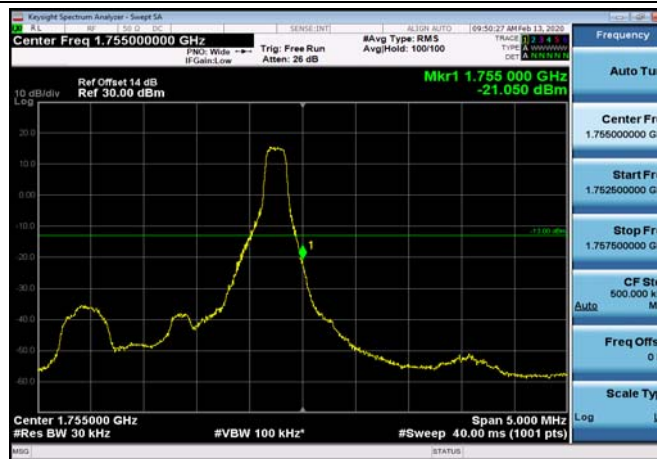

HighRange_FDD04_1.4MHz_1754.3
_fullRB_High_QPSK

HighRange_FDD04_1.4MHz_1754.3_OneRB
_high_QPSK