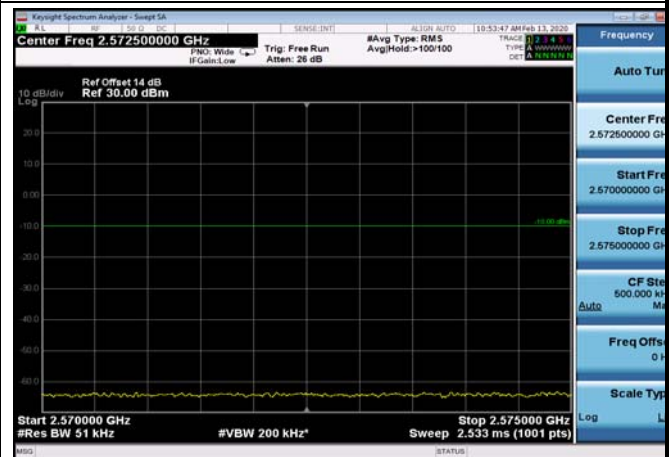

FDD07_5MHz_2502.5_Q16_fullIRB_ExtraBan
ds_Range_2576~2595

FDD07_5MHz_2502.5_Q16_fullIRB_ExtraBan
ds_Range_2570~2575