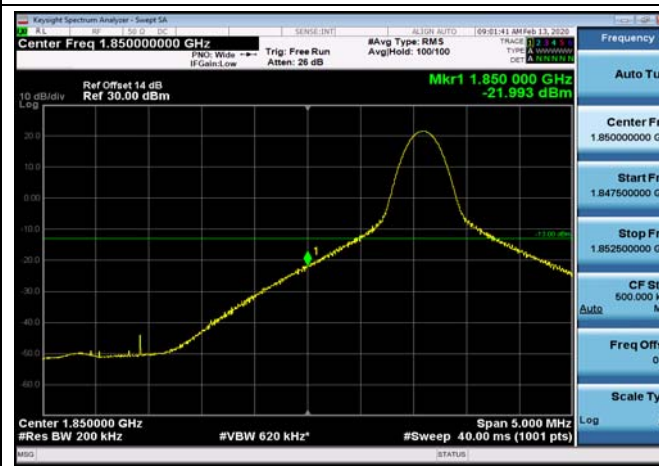

LowRange\_FDD02\_15MHz\_1857.5\_OneRB  
\_low\_Q16

LowRange\_FDD02\_15MHz\_1857.5\_fullIRB  
\_Low\_QPSK

LowRange\_FDD02\_15MHz\_1857.5\_fullIRB  
\_Low\_Q16

LowRange\_FDD02\_20MHz\_1860\_OneRB  
\_low\_QPSK