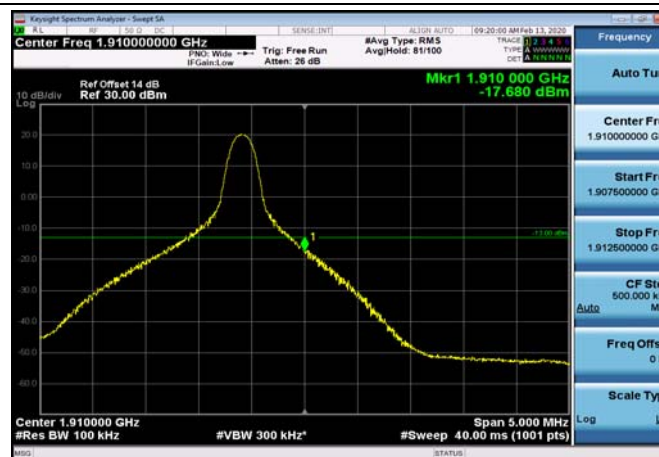

HighRange\_FDD02\_5MHz\_1907.5\_OneRB  
\_high\_Q16

HighRange\_FDD02\_5MHz\_1907.5\_fullRB  
\_High\_QPSK

HighRange\_FDD02\_5MHz\_1907.5\_fullRB  
\_High\_Q16

HighRange\_FDD02\_10MHz\_1905\_OneRB  
\_high\_QPSK