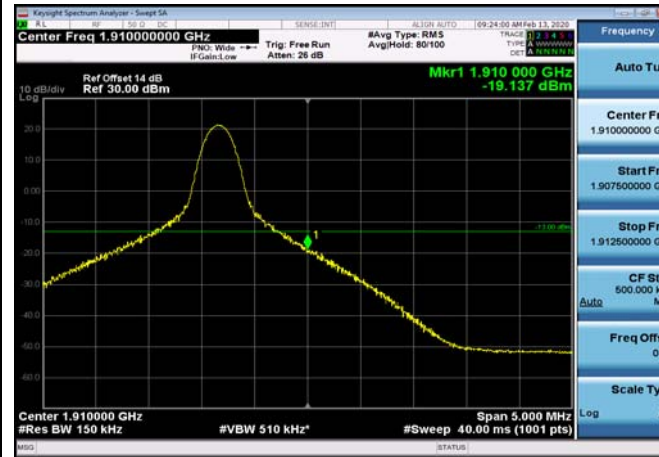

HighRange\_FDD02\_10MHz\_1905\_OneRB  
\_high\_Q16

HighRange\_FDD02\_10MHz\_1905\_fullRB  
\_High\_QPSK

HighRange\_FDD02\_10MHz\_1905\_fullRB  
\_High\_Q16

HighRange\_FDD02\_15MHz\_1902.5\_OneRB  
\_high\_QPSK