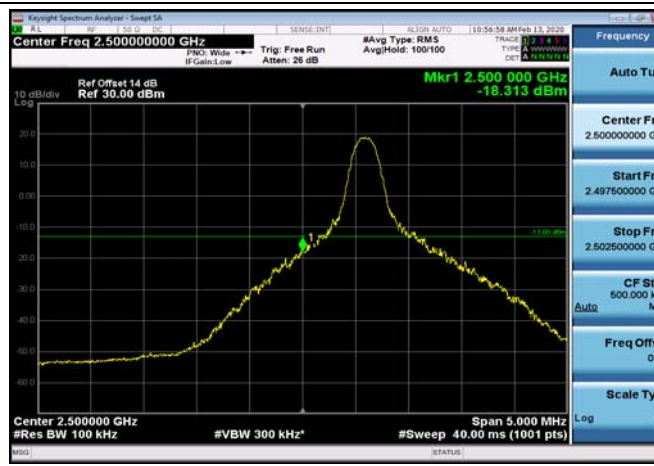

LowRange_FDD07_10MHz_2505_OneRB
_low_Q16