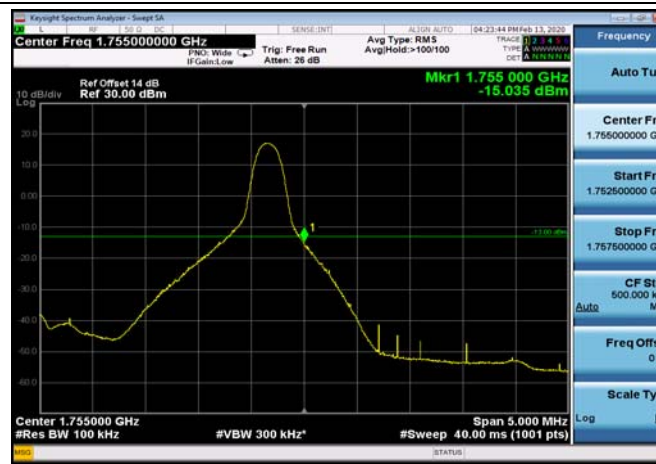

HighRange_FDD04_5MHz_1752.5_OneRB
_high_QPSK