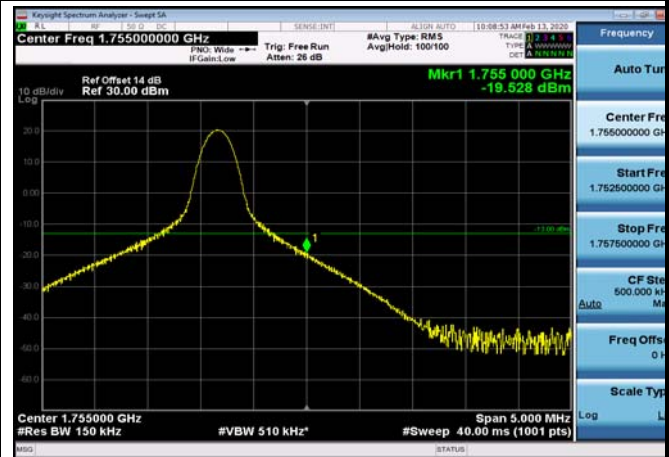

HighRange\_FDD04\_10MHz\_1750\_fullRB  
\_High\_QPSK

HighRange\_FDD04\_10MHz\_1750\_fullRB  
\_High\_Q16

HighRange\_FDD04\_15MHz\_1747.5\_OneRB  
\_high\_QPSK

HighRange\_FDD04\_15MHz\_1747.5\_OneRB  
\_high\_Q16