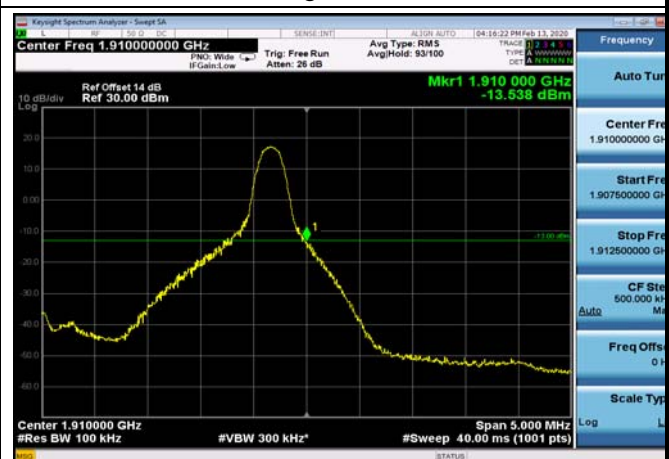

HighRange_FDD02_5MHz_1907.5_fullRB
_High_Q16

HighRange_FDD02_5MHz_1907.5_OneRB
_high_Q16