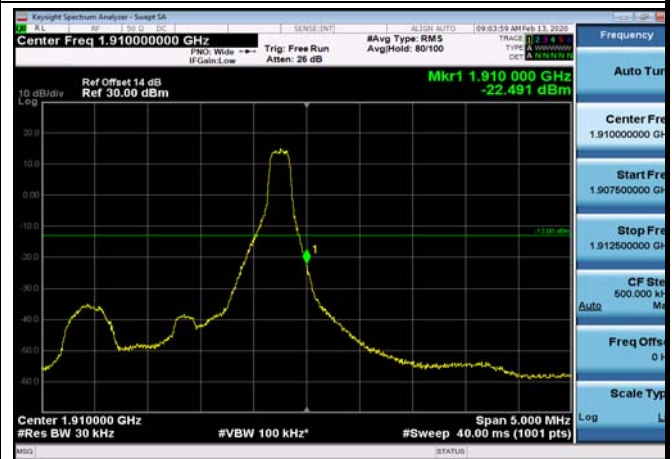

HighRange_FDD02_1.4MHz_1909.3
_fullRB_High_Q16

HighRange_FDD02_1.4MHz_1909.3_OneRB
_high_Q16