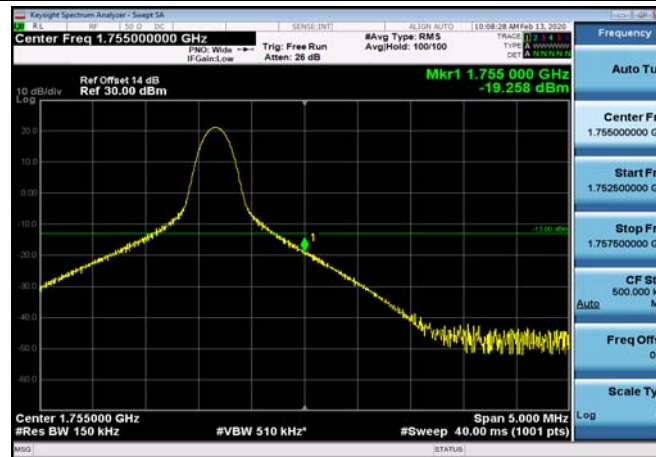

HighRange\_FDD04\_10MHz\_1750\_fullRB  
\_High\_QPSK

HighRange\_FDD04\_10MHz\_1750\_fullRB  
\_High\_Q16

HighRange\_FDD04\_15MHz\_1747.5\_OneRB  
\_high\_QPSK

HighRange\_FDD04\_15MHz\_1747.5\_OneRB  
\_high\_Q16