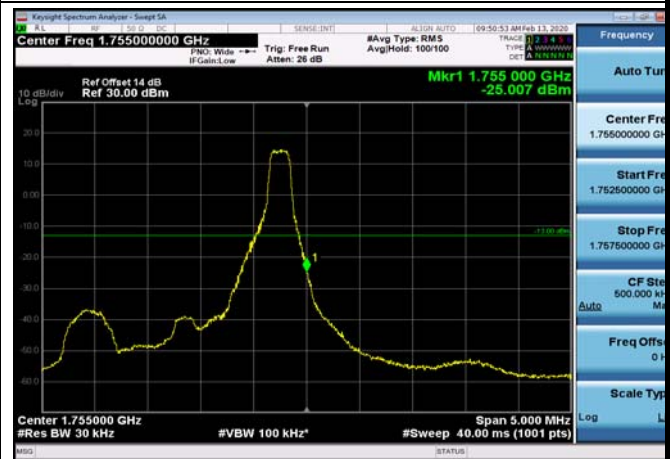

LowRange\_FDD04\_20MHz\_1720\_fullRB  
\_Low\_QPSK

LowRange\_FDD04\_20MHz\_1720\_fullRB  
\_Low\_Q16

HighRange\_FDD04\_1.4MHz\_1754.3\_OneRB  
\_high\_QPSK

HighRange\_FDD04\_1.4MHz\_1754.3\_OneRB  
\_high\_Q16