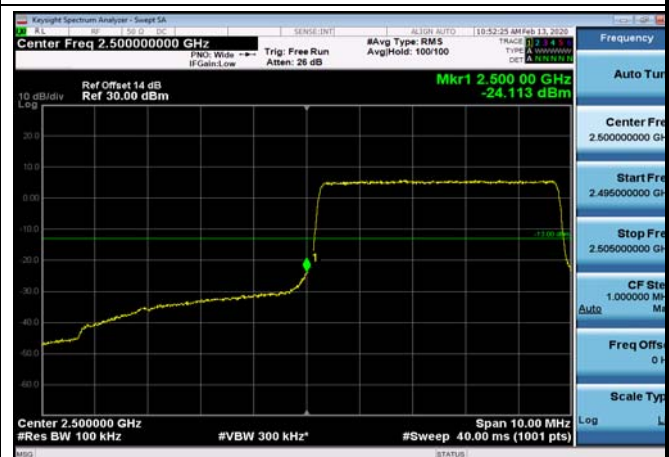

FDD07_5MHz_2502.5_Q16_fullIRB_ExtraBan
ds_Range_2475~2490

LowRange_FDD07_5MHz_2502.5_fullIRB
_Low_QPSK