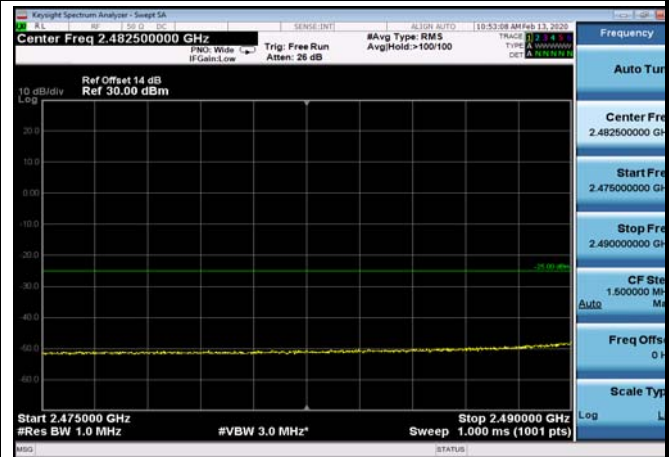

FDD07\_5MHz\_2502.5\_Q16\_OneRB\_low  
\_ExtraBands\_Range\_2490~2496

LowRange\_FDD07\_5MHz\_2502.5\_fullIRB  
\_Low\_QPSK

LowRange\_FDD07\_5MHz\_2502.5\_fullIRB  
\_Low\_Q16

FDD07\_5MHz\_2502.5\_Q16\_fullIRB\_ExtraBan  
ds\_Range\_2475~2490