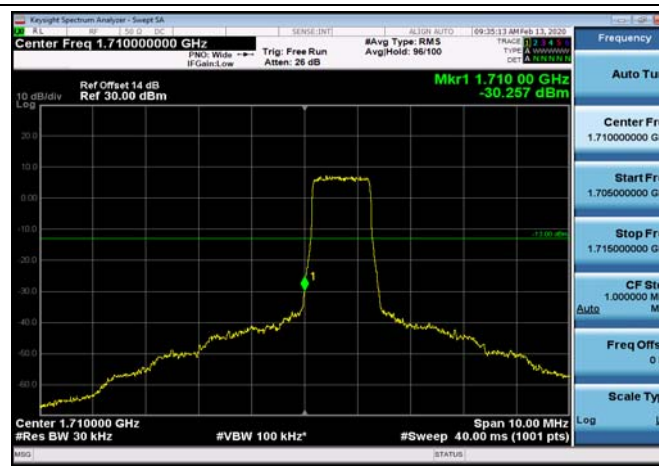

LowRange_ FDD04_1.4MHz_1710.7_fullRB
_Low_QPSK