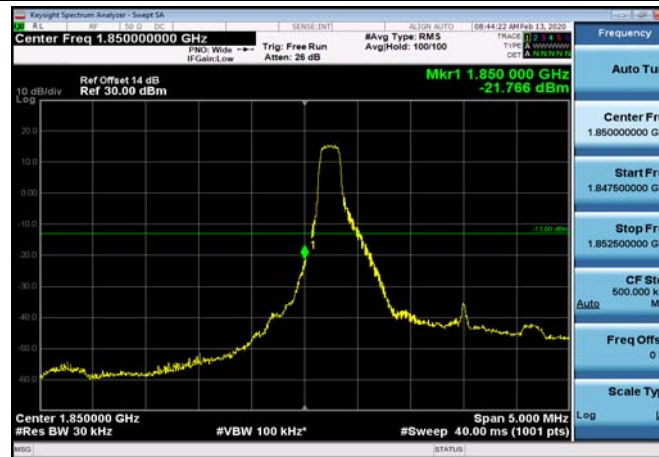

LowRange\_FDD02\_3MHz\_1851.5\_OneRB  
\_low\_QPSK

LowRange\_FDD02\_3MHz\_1851.5\_OneRB  
\_low\_Q16

LowRange\_FDD02\_3MHz\_1851.5\_fullIRB  
\_Low\_QPSK

LowRange\_FDD02\_3MHz\_1851.5\_fullIRB  
\_Low\_Q16