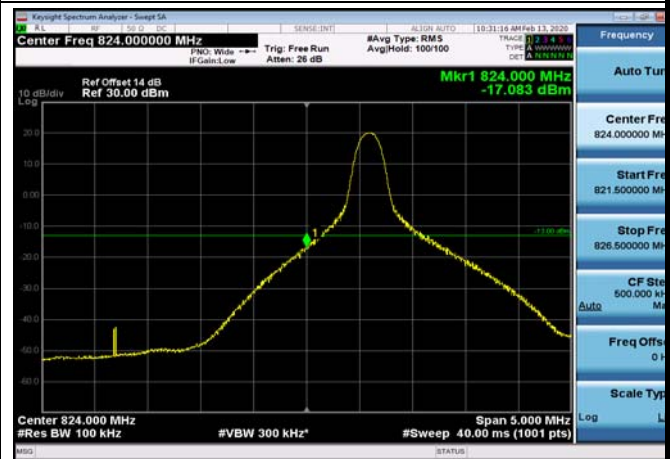

LowRange_FDD05_10MHz_829_fullRB
_Low_Q16

LowRange_FDD05_10MHz_829_OneRB
_low_Q16