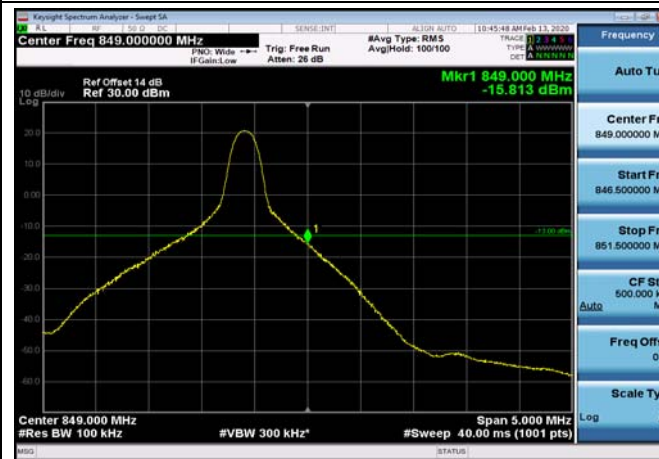

HighRange\_FDD05\_5MHz\_846.5\_fullRB  
\_High\_QPSK

HighRange\_FDD05\_5MHz\_846.5\_fullRB  
\_High\_Q16

HighRange\_FDD05\_10MHz\_844\_OneRB  
\_high\_QPSK

HighRange\_FDD05\_10MHz\_844\_OneRB  
\_high\_Q16