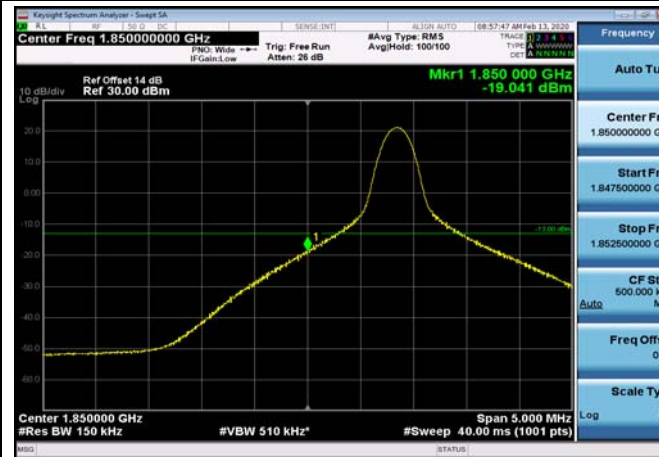

LowRange\_FDD02\_10MHz\_1855\_OneRB  
\_low\_QPSK

LowRange\_FDD02\_10MHz\_1855\_OneRB  
\_low\_Q16

LowRange\_FDD02\_10MHz\_1855\_fullRB  
\_Low\_QPSK

LowRange\_FDD02\_10MHz\_1855\_fullRB  
\_Low\_Q16

LowRange\_FDD02\_15MHz\_1857.5\_OneRB  
\_low\_QPSK