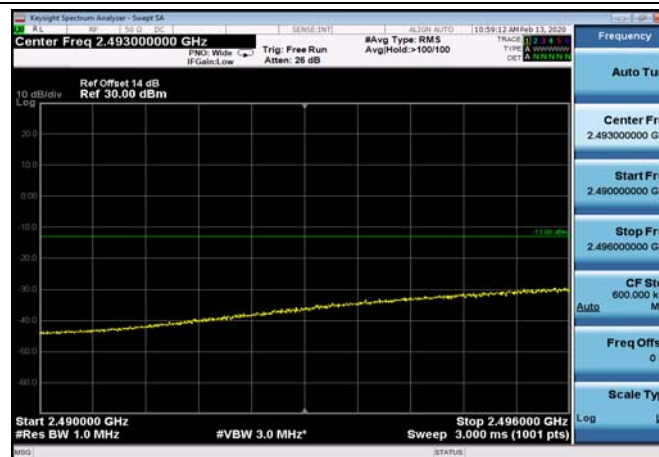

LowRange\_FDD07\_10MHz\_2505\_fullRB  
\_Low\_QPSK

LowRange\_FDD07\_10MHz\_2505\_fullRB  
\_Low\_Q16

FDD07\_10MHz\_2505\_Q16\_fullRB\_ExtraBand  
s\_Range\_2475~2490

FDD07\_10MHz\_2505\_Q16\_fullRB\_ExtraBand  
s\_Range\_2490~2496