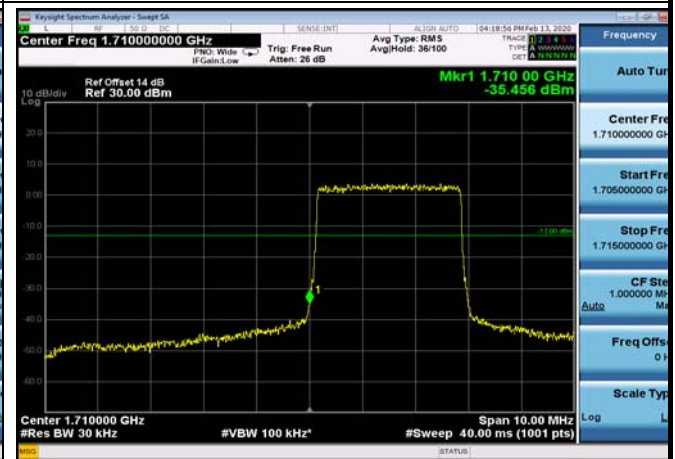

LowRange_FDD04_5MHz_1712.5_OneRB
_low_Q16

LowRange_FDD04_3MHz_1711.5_fullRB
_Low_Q16