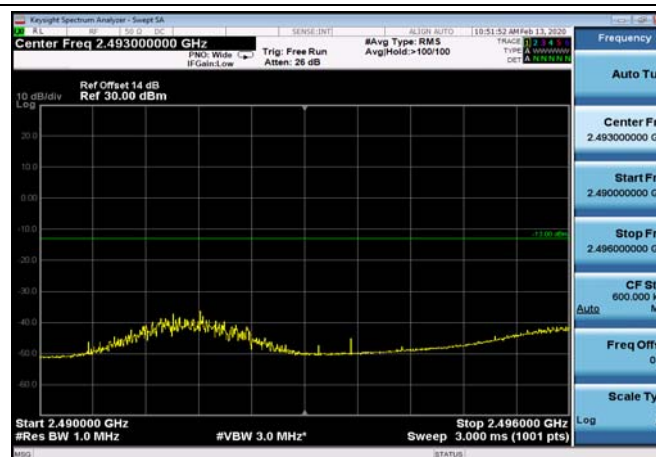

FDD07_5MHz_2502.5_Q16_OneRB_low
_ExtraBands_Range_2490~2496