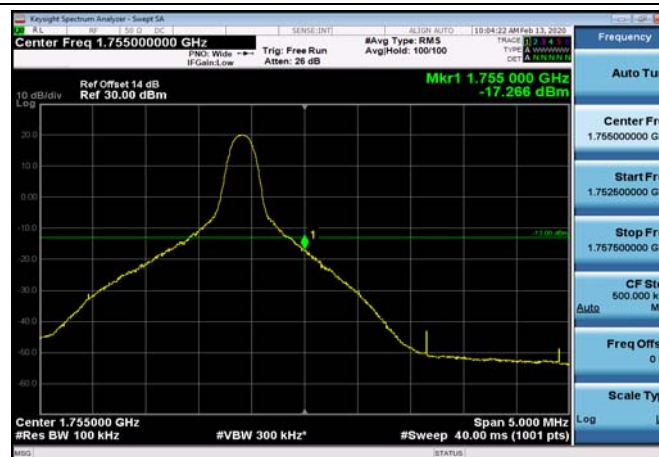

HighRange_FDD04_10MHz_1750_fullRB
_High_QPSK

HighRange_FDD04_10MHz_1750_OneRB
_high_QPSK