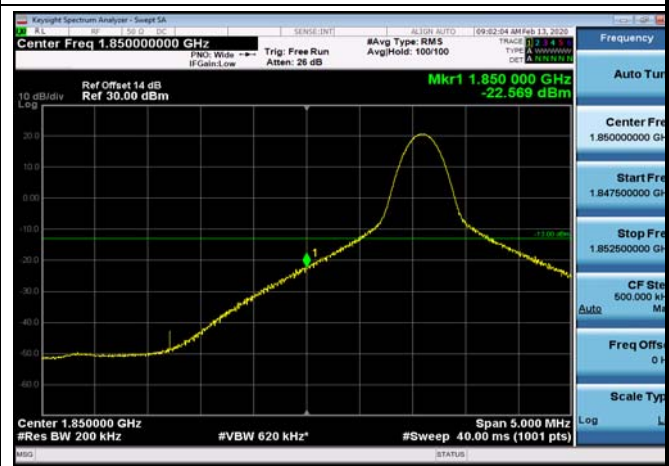

LowRange_FDD02_20MHz_1860_fullRB
_Low_Q16

LowRange_FDD02_20MHz_1860_OneRB
_low_Q16