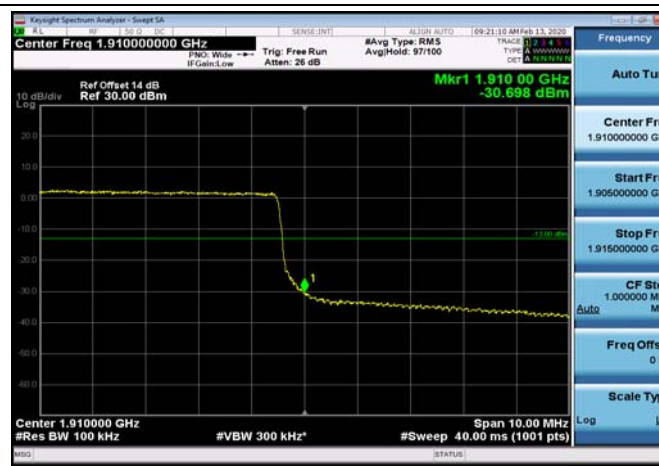

HighRange_FDD02_10MHz_1905_fullRB
_High_QPSK