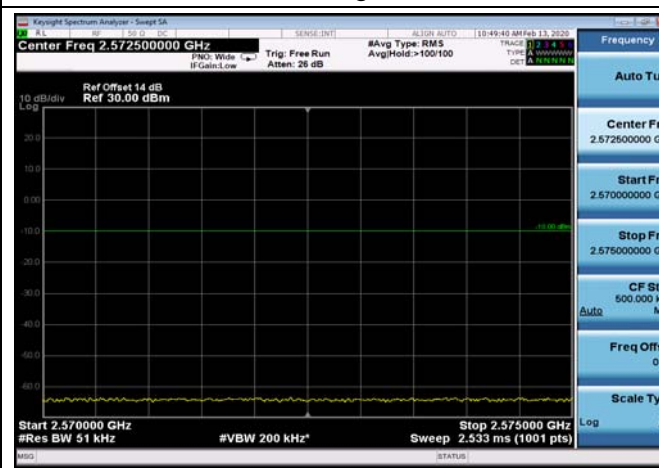

FDD07_5MHz_2502.5_QPSK_OneRB_high
_ExtraBands_Range_2570~2575