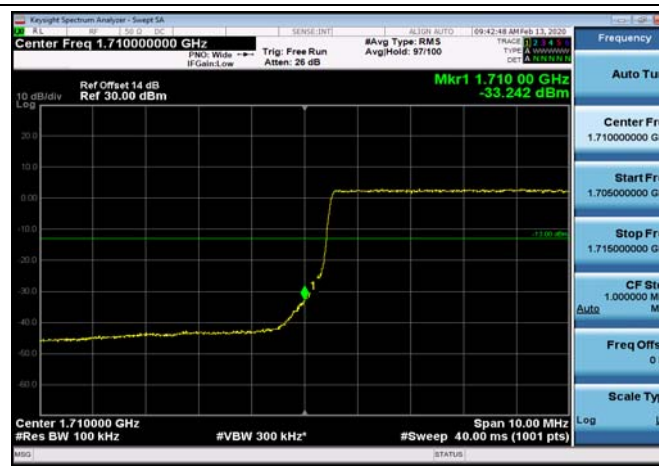

LowRange_FDD04_10MHz_1715_fullRB
_Low_QPSK