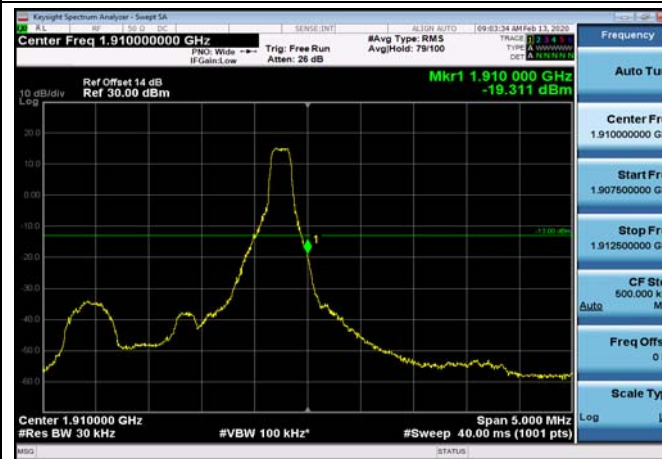

LowRange\_FDD02\_20MHz\_1860\_OneRB  
\_low\_Q16

LowRange\_FDD02\_20MHz\_1860\_fullRB  
\_Low\_QPSK

LowRange\_FDD02\_20MHz\_1860\_fullRB  
\_Low\_Q16

HighRange\_FDD02\_1.4MHz\_1909.3\_OneRB  
\_high\_QPSK