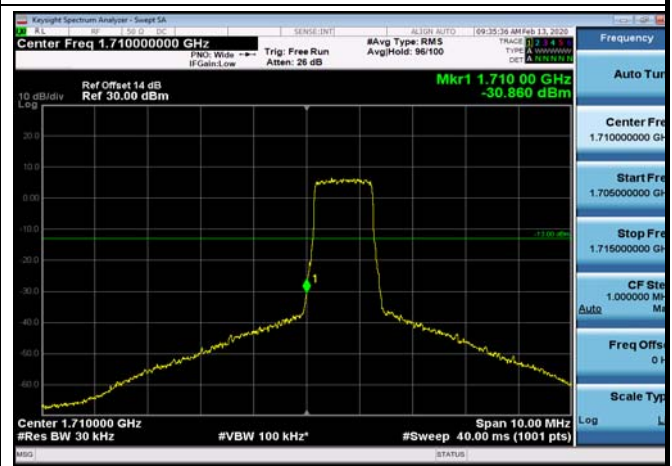

LowRange_FDD04_3MHz_1711.5_OneRB
_low_Q16

LowRange_ FDD04_1.4MHz_1710.7_fullRB
_Low_Q16