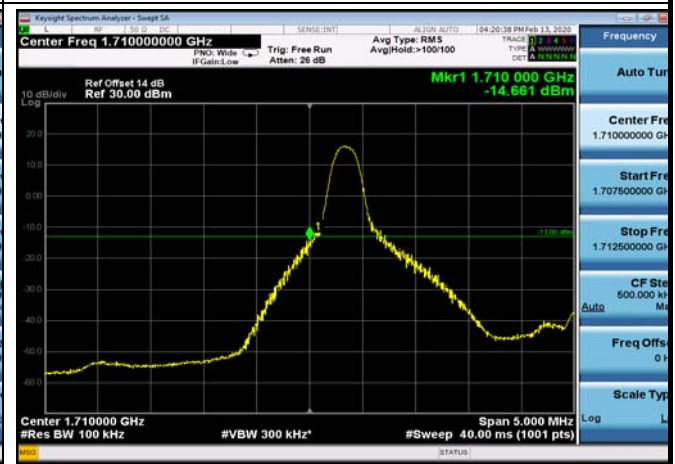

LowRange_FDD04_5MHz_1712.5_fullRB
_Low_Q16

LowRange_FDD04_5MHz_1712.5_OneRB
_low_Q16