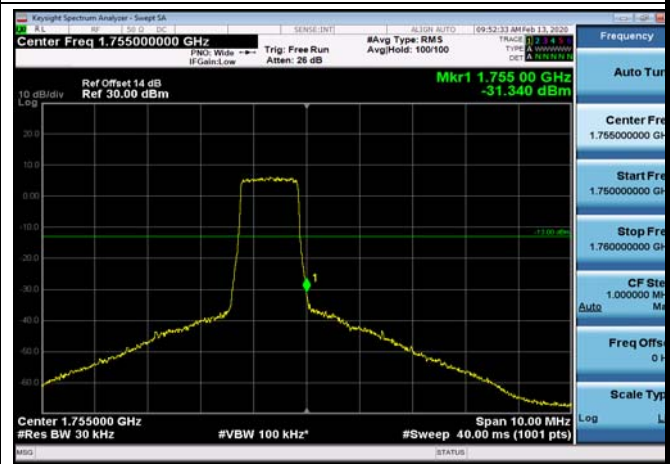

HighRange_FDD04_3MHz_1753.5_OneRB
_high_Q16

HighRange_FDD04_1.4MHz_1754.3
_fullRB_High_Q16