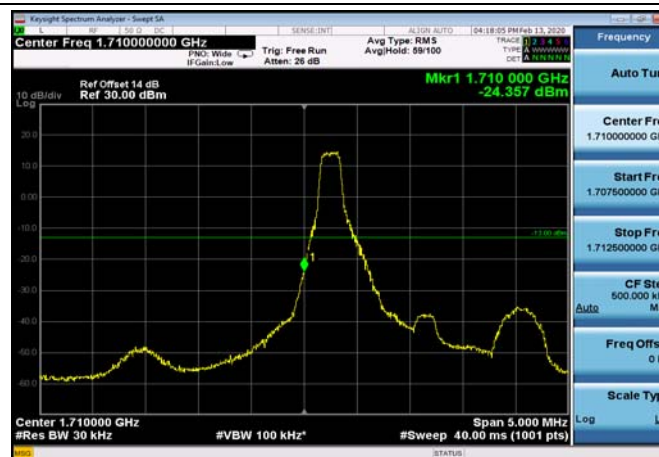

HighRange\_FDD02\_20MHz\_1900\_OneRB  
\_high\_Q16

HighRange\_ FDD02\_20MHz\_1900\_fullRB  
\_High\_QPSK

HighRange\_ FDD02\_20MHz\_1900\_fullRB  
\_High\_Q16

LowRange\_ FDD04\_1.4MHz\_1710.7\_OneRB  
\_low\_QPSK