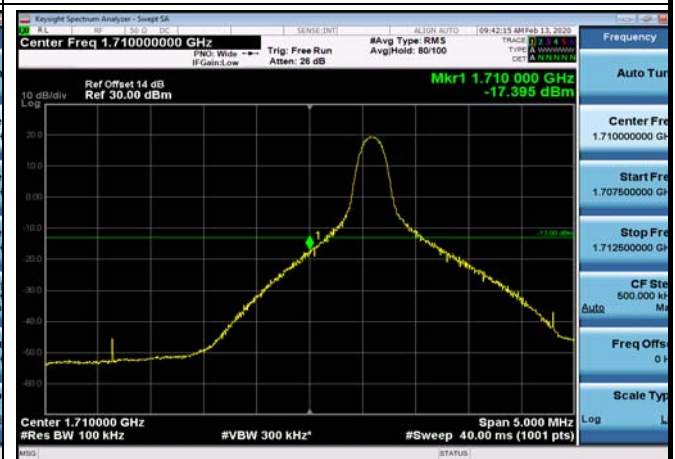

LowRange\_FDD04\_5MHz\_1712.5\_OneRB  
\_low\_Q16

LowRange\_FDD04\_5MHz\_1712.5\_fullRB  
\_Low\_QPSK

LowRange\_FDD04\_5MHz\_1712.5\_fullRB  
\_Low\_Q16

LowRange\_FDD04\_10MHz\_1715\_OneRB  
\_low\_QPSK

LowRange\_FDD04\_10MHz\_1715\_OneRB  
\_low\_Q16