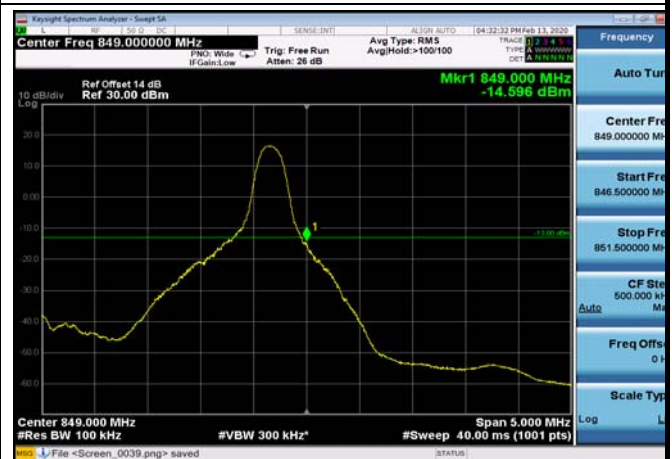

HighRange\_FDD05\_3MHz\_847.5\_fullRB  
\_High\_QPSK

HighRange\_FDD05\_3MHz\_847.5\_fullRB  
\_High\_Q16

HighRange\_FDD05\_5MHz\_846.5\_OneRB  
\_high\_QPSK

HighRange\_FDD05\_5MHz\_846.5\_OneRB  
\_high\_Q16