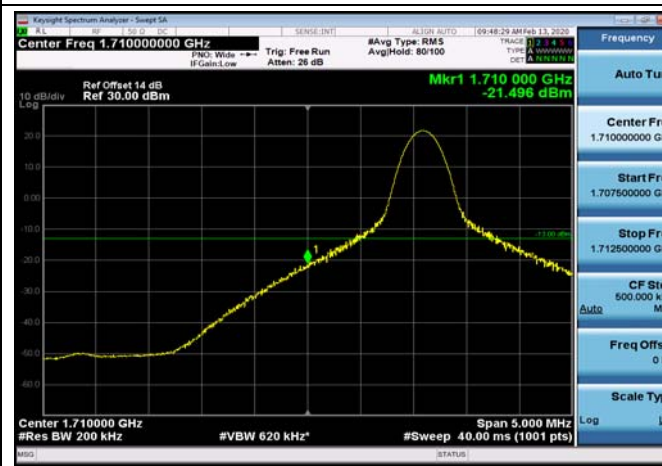

LowRange_FDD04_20MHz_1720_OneRB
_low_QPSK