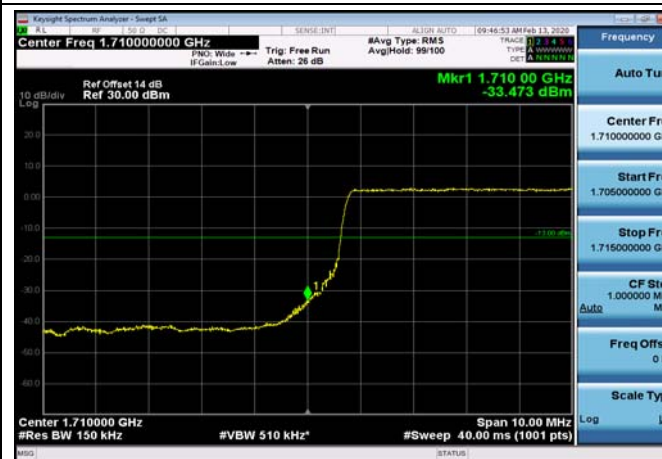

LowRange_FDD04_20MHz_1720_OneRB
_low_QPSK

LowRange_FDD04_15MHz_1717.5_fullIRB
_Low_QPSK