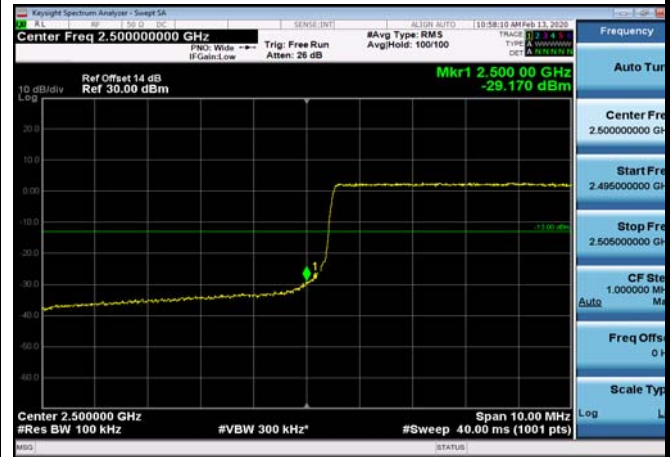

FDD07_10MHz_2505_Q16_fullRB_ExtraBand
s_Range_2475~2490

LowRange_FDD07_10MHz_2505_fullRB
_Low_QPSK