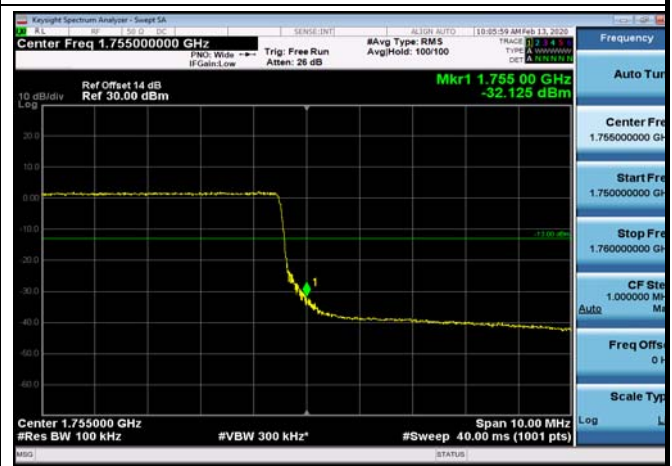

HighRange_FDD04_15MHz_1747.5_OneRB
_high_Q16

HighRange_FDD04_10MHz_1750_fullRB
_High_Q16