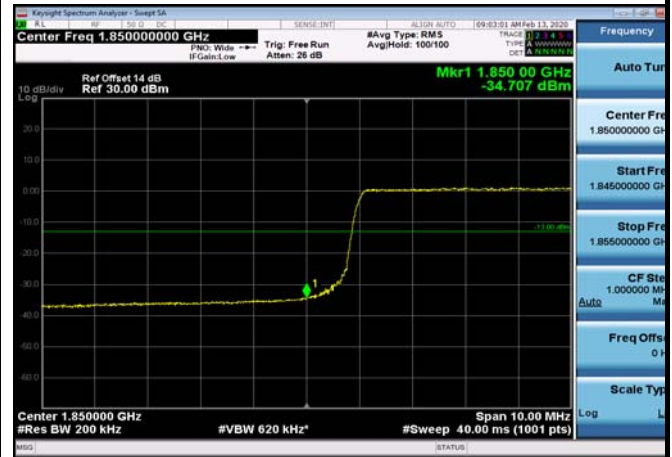

LowRange\_FDD02\_20MHz\_1860\_OneRB  
\_low\_Q16

LowRange\_FDD02\_20MHz\_1860\_fullRB  
\_Low\_QPSK

LowRange\_FDD02\_20MHz\_1860\_fullRB  
\_Low\_Q16

HighRange\_FDD02\_1.4MHz\_1909.3\_OneRB  
\_high\_QPSK