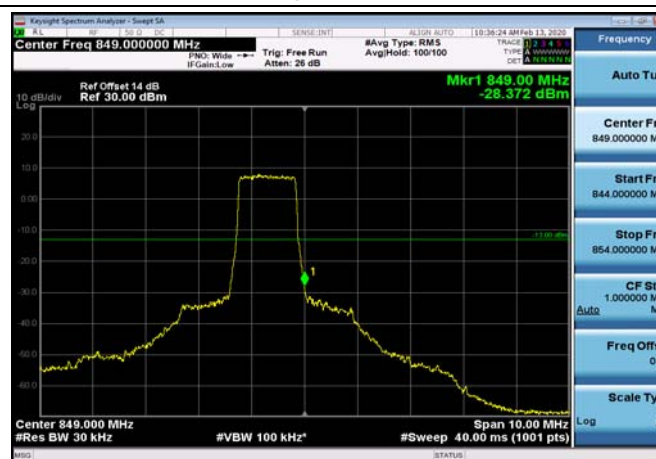

HighRange_FDD05_3MHz_847.5_OneRB
_high_QPSK

HighRange_FDD05_1.4MHz_848.3_fullIRB
_High_QPSK