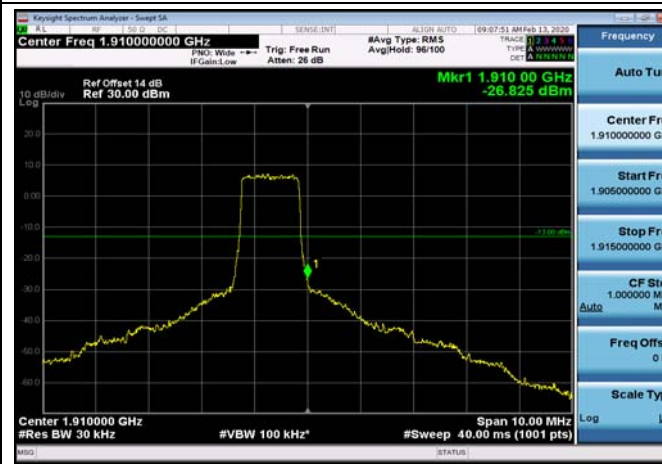

HighRange_FDD02_1.4MHz_1909.3
_fullRB_High_QPSK