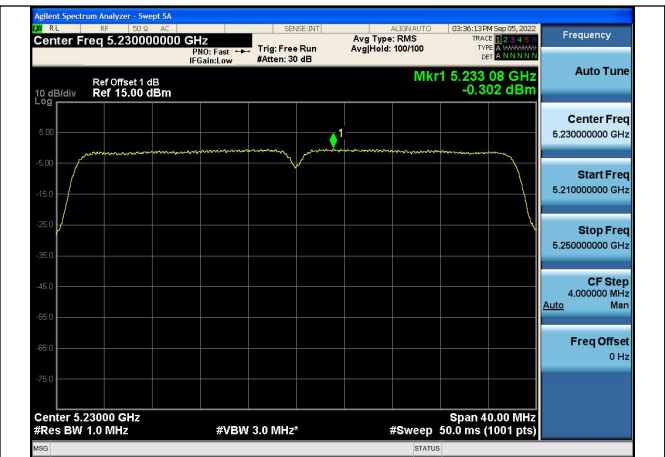

Test Mode:802.11n HT40 5190MHz Chain0

Test Mode:802.11n HT40 5230MHz Chain0

Test Mode: 802.11ac VHT40

Test Mode:802.11ac VHT40 5190MHz Chain0

Test Mode:802.11ac VHT40 5230MHz Chain0

Test Mode: 802.11ac VHT80

Test Mode:802.11ac VHT80 5210MHz Chain0