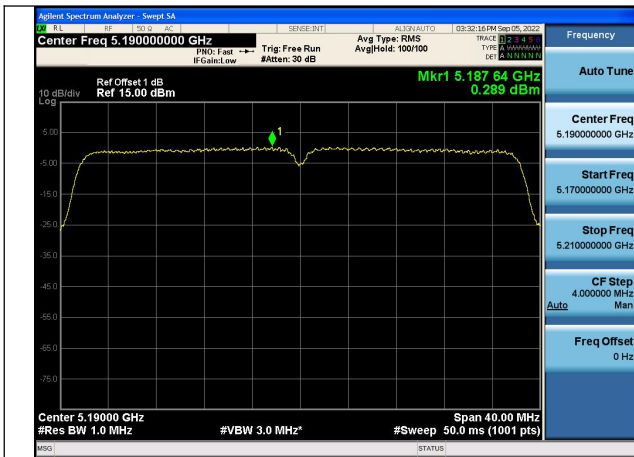

Test Mode:802.11n HT20 5240MHz Chain0

Test Mode: 802.11ac VHT20

Test Mode:802.11ac VHT20 5180MHz Chain0

Test Mode:802.11ac VHT20 5220MHz Chain0

Test Mode:802.11ac VHT20 5240MHz Chain0

Test Mode: 802.11n HT40

Test Mode:802.11n HT40 5190MHz Chain0

Test Mode:802.11n HT40 5230MHz Chain0

Test Mode: 802.11ac VHT40

Test Mode:802.11ac VHT40 5190MHz Chain0

Test Mode:802.11ac VHT40 5230MHz Chain0

Test Mode: 802.11ac VHT80

Test Mode:802.11ac VHT80 5210MHz Chain0