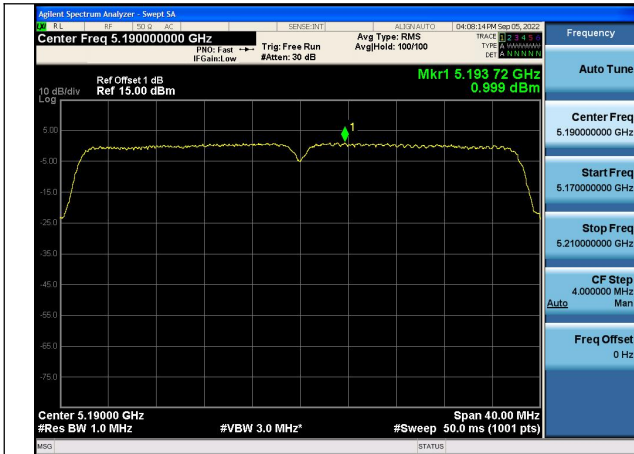

Test Mode:802.11n HT20 5240MHz Chain0

Test Mode: 802.11ac VHT20

Test Mode:802.11ac VHT20 5180MHz Chain0

Test Mode:802.11ac VHT20 5220MHz Chain0

Test Mode:802.11ac VHT20 5240MHz Chain0

Test Mode: 802.11n HT40

Test Mode:802.11n HT40 5190MHz Chain0

Test Mode:802.11n HT40 5230MHz Chain0

Test Mode: 802.11ac VHT40

Test Mode:802.11ac VHT40 5190MHz Chain0

Test Mode:802.11ac VHT40 5230MHz Chain0

Test Mode: 802.11ac VHT80

Test Mode:802.11ac VHT80 5210MHz Chain0