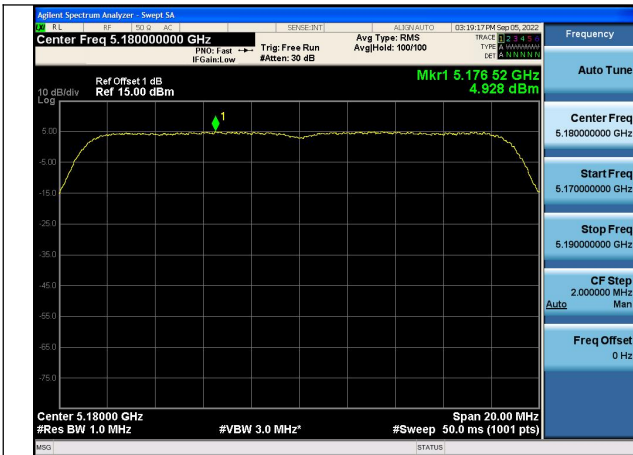

Test Mode:802.11n HT20 5240MHz Chain0

Test Mode: 802.11ac VHT20

Test Mode:802.11ac VHT20 5180MHz Chain0

Test Mode:802.11ac VHT20 5220MHz Chain0

Test Mode:802.11ac VHT20 5240MHz Chain0

Test Mode: 802.11n HT40

Test Mode:802.11n HT40 5190MHz Chain0

Test Mode:802.11n HT40 5230MHz Chain0

Test Mode: 802.11ac VHT40

Test Mode:802.11ac VHT40 5190MHz Chain0

Test Mode:802.11ac VHT40 5230MHz Chain0

Test Mode: 802.11ac VHT80

Test Mode:802.11ac VHT80 5210MHz Chain0