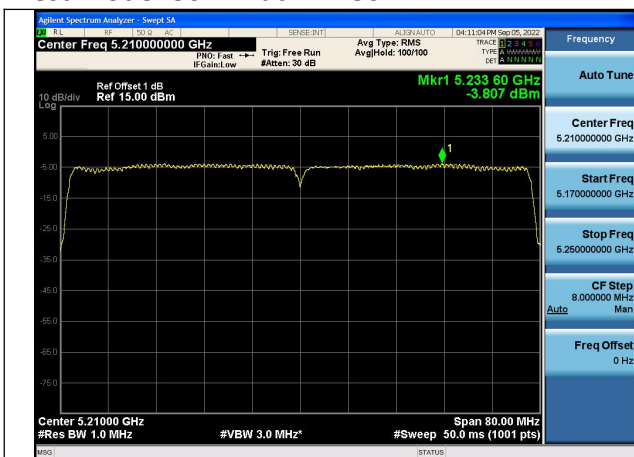

Test Mode:802.11n HT40 5190MHz Chain0

Test Mode:802.11n HT40 5230MHz Chain0

Test Mode: 802.11ac VHT40

Test Mode:802.11ac VHT40 5190MHz Chain0

Test Mode:802.11ac VHT40 5230MHz Chain0

Test Mode: 802.11ac VHT80

Test Mode:802.11ac VHT80 5210MHz Chain0