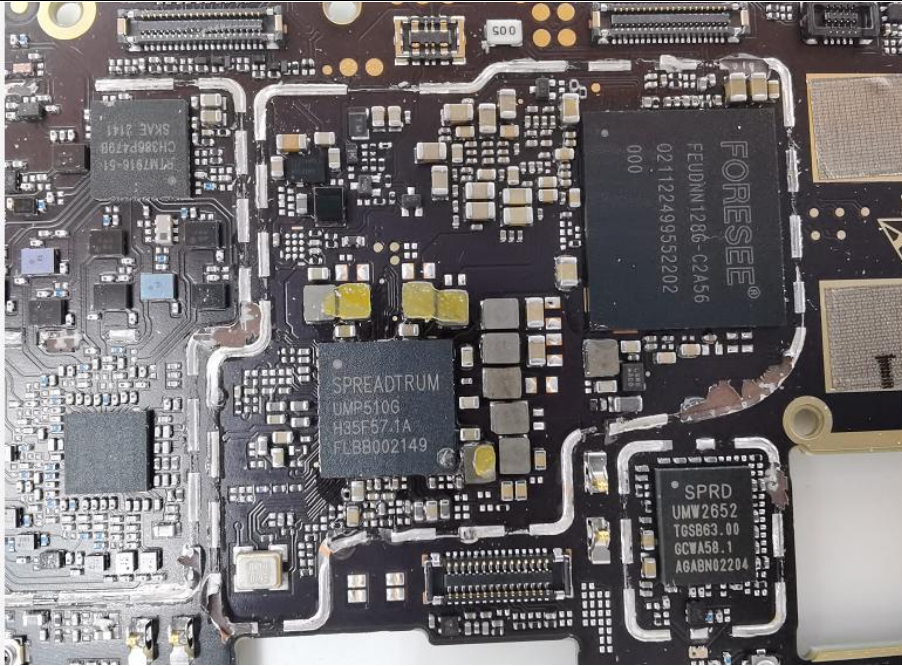

Internal Photos

FCC ID: SRQ-ZTE8045S

Internal Photos

Internal Photos

FCC ID: SRQ-ZTE8045S

Internal Photos

FCC ID: SRQ-ZTE8045S

Internal Photos

FCC ID: SRQ-ZTE8045S

Internal Photos

FCC ID: SRQ-ZTE8045S

Internal Photos

FCC ID: SRQ-ZTE8045S

Internal Photos

FCC ID: SRQ-ZTE8045S

Internal Photos

FCC ID: SRQ-ZTE8045S

Internal Photos

FCC ID: SRQ-ZTE8045S