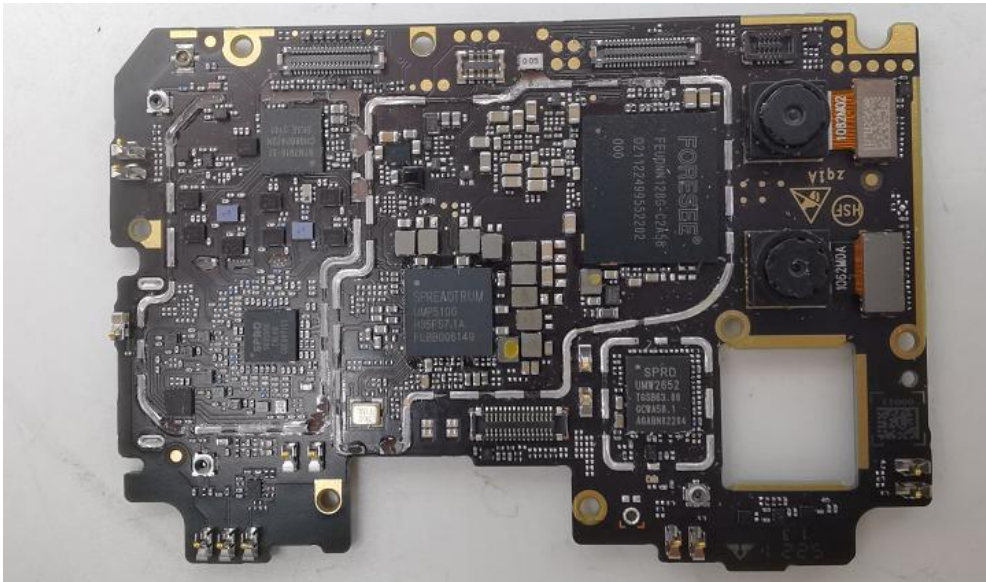

Internal Photos

FCC ID: SRQ-ZTE8045C

Internal Photos

Internal Photos

Internal Photos

Internal Photos

Internal Photos

Internal Photos

Internal Photos