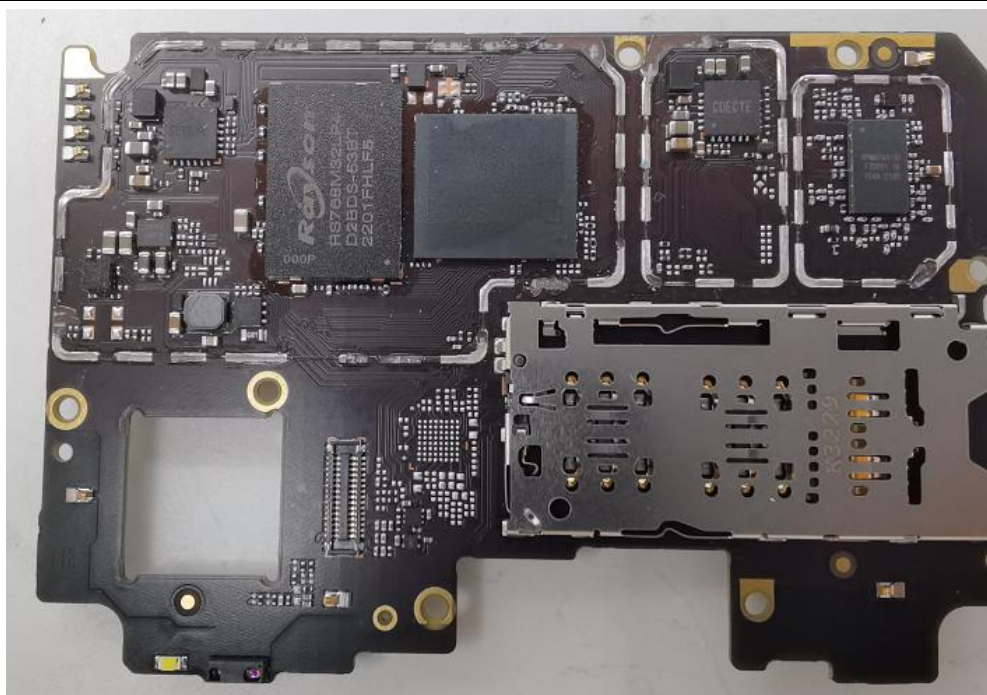

Internal Photos

FCC ID: SRQ-ZTE8045C

Internal Photos

Internal Photos

Internal Photos

Internal Photos

Internal Photos

Internal Photos

Internal Photos