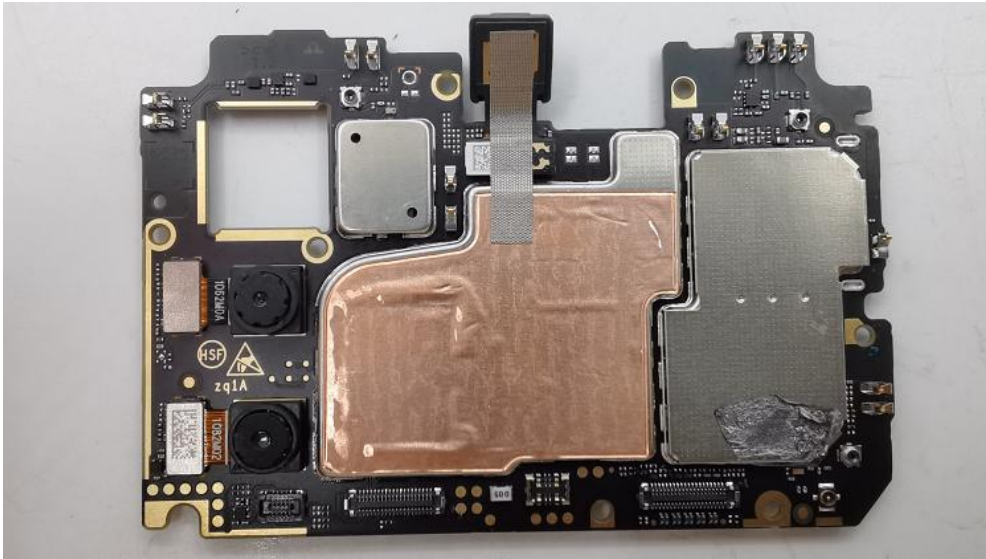

Internal Photos

FCC ID: SRQ-ZTE8045C

Internal Photos

Internal Photos

Internal Photos

Internal Photos

Internal Photos

Internal Photos

Internal Photos