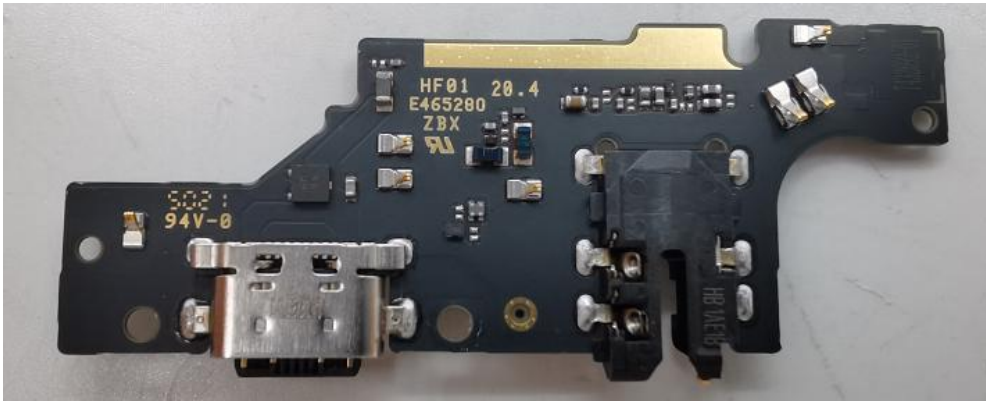

Internal Photos

FCC ID: SRQ-ZTE8045C

Internal Photos

Internal Photos

Internal Photos

Internal Photos

Internal Photos

Internal Photos

Internal Photos