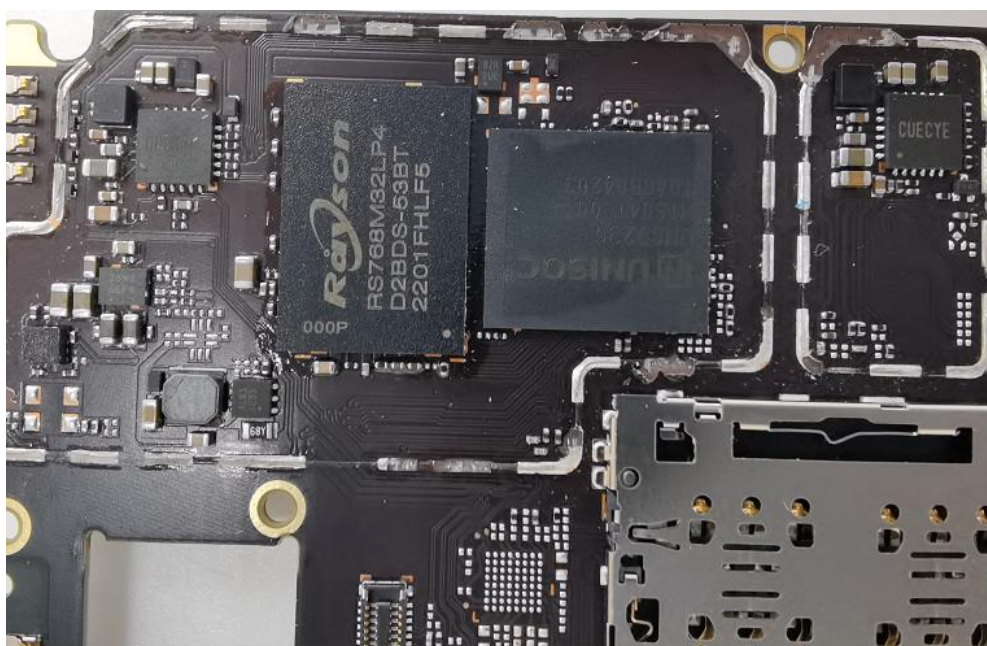

Internal Photos

FCC ID: SRQ-ZTE8045C

Internal Photos

Internal Photos

Internal Photos

Internal Photos

Internal Photos

Internal Photos

Internal Photos