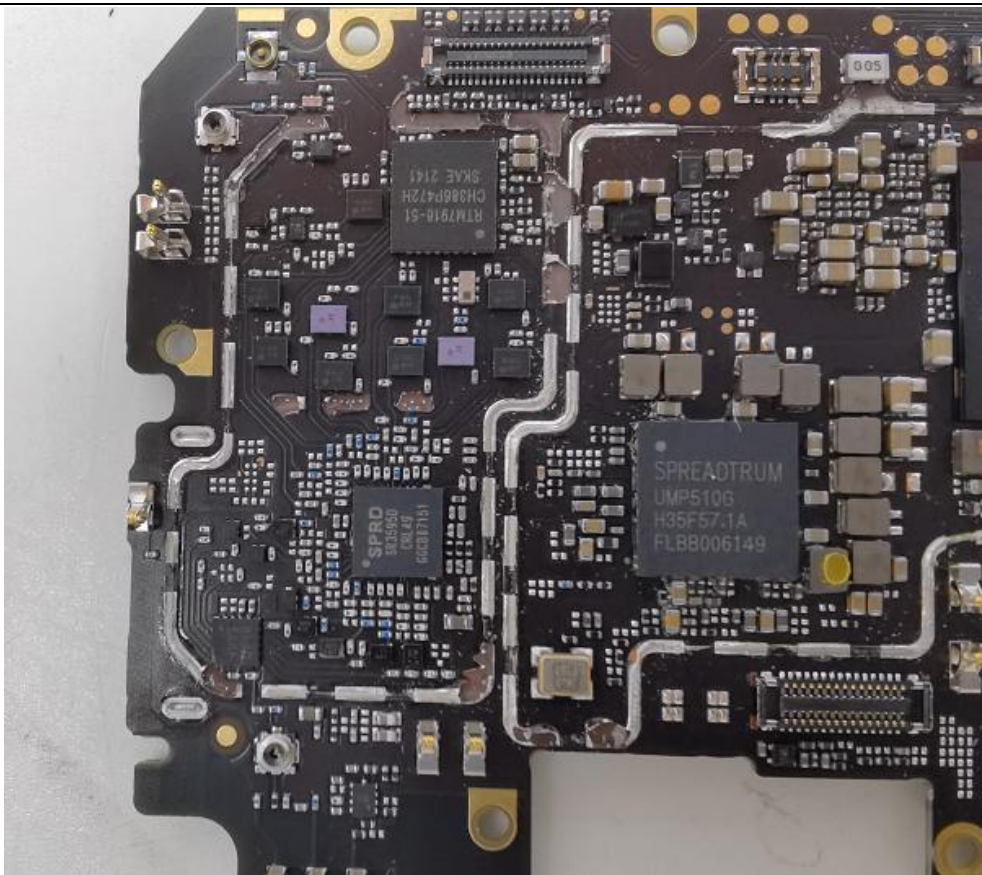

Internal Photos

FCC ID: SRQ-ZTE8045C

Internal Photos

Internal Photos

Internal Photos

Internal Photos

Internal Photos

Internal Photos

Internal Photos