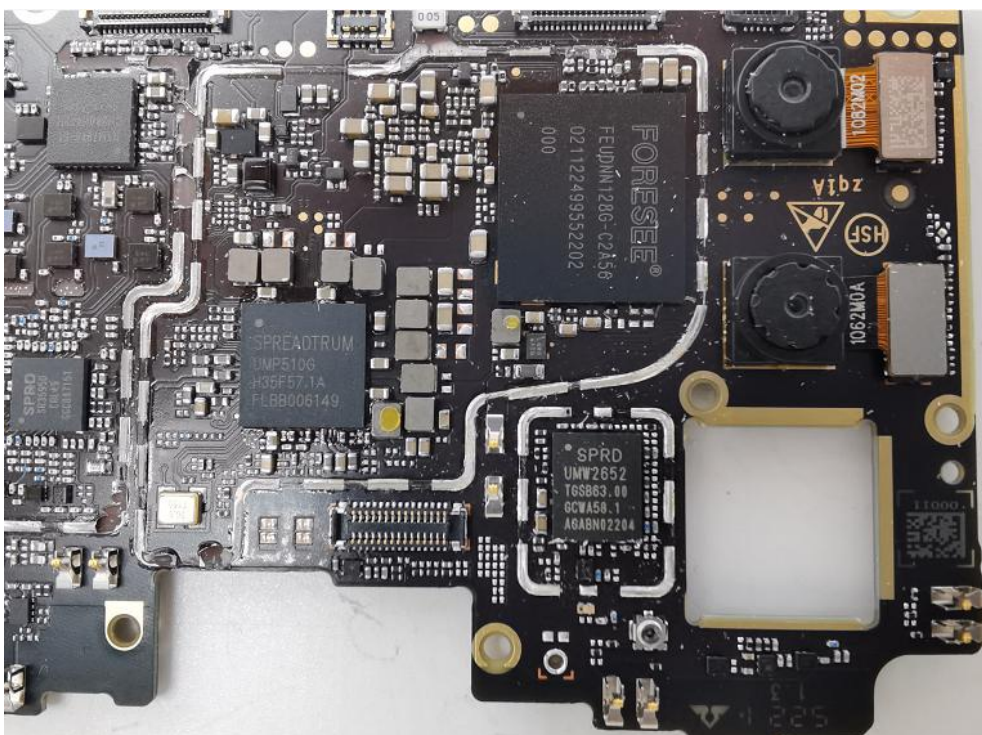

Internal Photos

FCC ID: SRQ-ZTE8045C

Internal Photos

Internal Photos

Internal Photos

Internal Photos

Internal Photos

Internal Photos

Internal Photos