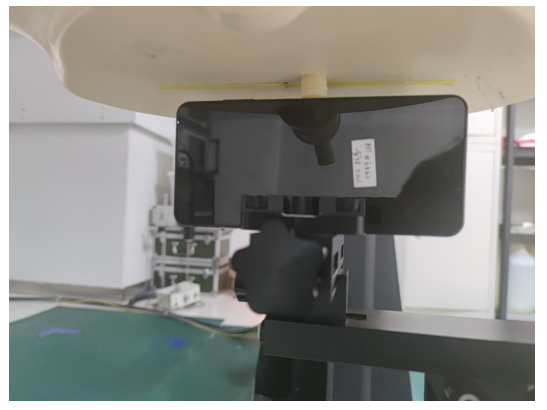

Right(10mm)