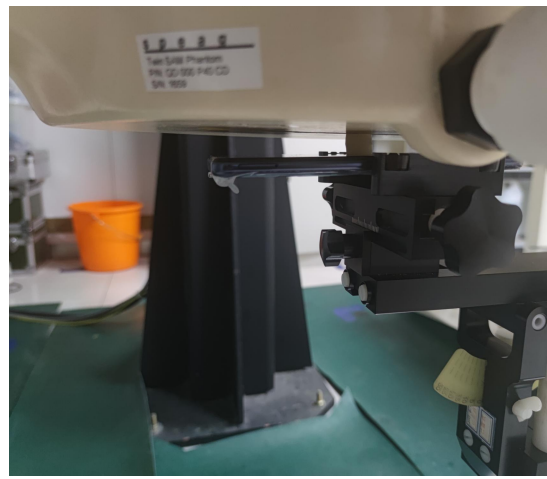

## SETUP PHOTOGRAPH

Left Cheek

Left Tilt

Right Cheek

Right Tilt

Back(10mm)

Front(10mm)

Top(10mm)

Bottom(10mm)

Left(10mm)

Right(10mm)