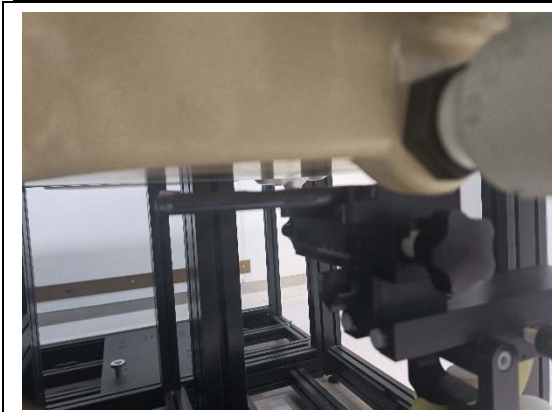

SETUP PHOTOGRAPH

Left Cheek

Left Tilt

Right Cheek

Right Tilt

Back(10mm)

Front(10mm)

Top(10mm)

Bottom(10mm)

Left(10mm)

Right(10mm)