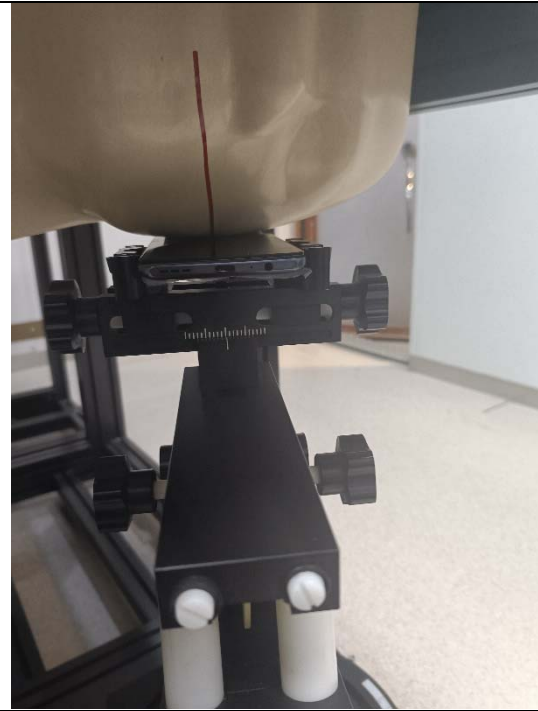

SETUP PHOTOGRAPH

Left Cheek

Left Tilt

Right Cheek

Right Tilt

Back(10mm)

Front(10mm)

Top(10mm)

Bottom(10mm)

Left(10mm)

Right(10mm)