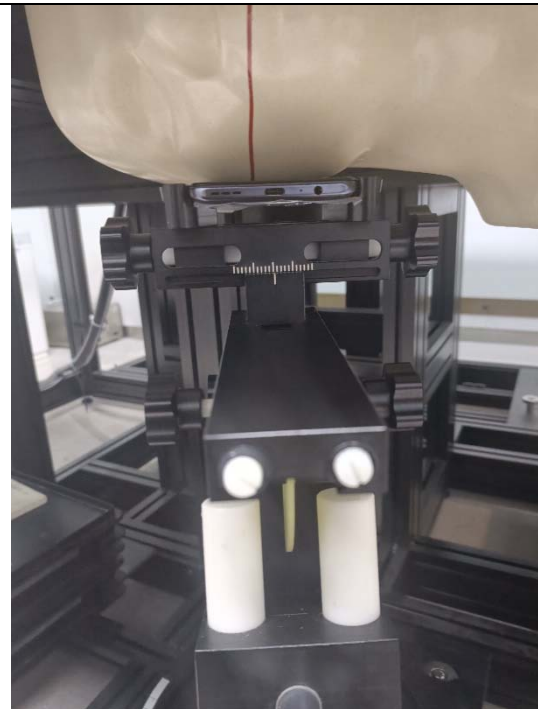

SETUP PHOTOGRAPH

Left Cheek

Left Tilt

Right Cheek

Right Tilt

Back(10mm)

Front(10mm)

Top(10mm)

Bottom(10mm)

Left(10mm)

Right(10mm)