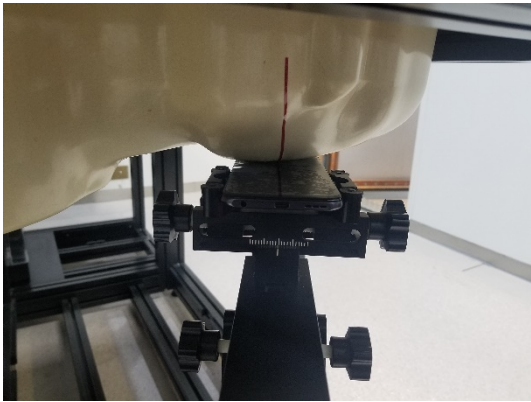

SAR TEST SETUP

HeadSection, Left Cheek

HeadSection, Left Tilt

HeadSection, Right Cheek

HeadSection, Right Tilt

FLAT Section, Back

FLATSection, Front

FLAT Section, Top

FLAT Section, Bottom

FLATSection, Left

FLAT Section, Right

10mm Spacer

The thickness of EUT:9 mm
