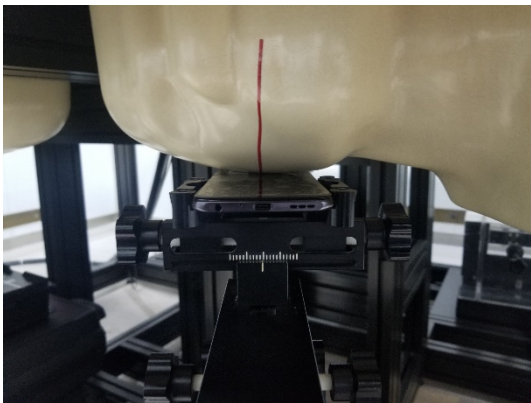

SAR TEST SETUP

HeadSection, Left Cheek

HeadSection, Left Tilt

HeadSection, Right Cheek

HeadSection, Right Tilt

FLAT Section, Back

FLATSection, Front

FLAT Section, Top

FLAT Section, Bottom

FLATSection, Left

FLAT Section, Right

10mm Spacer

The thickness of EUT:9 mm
