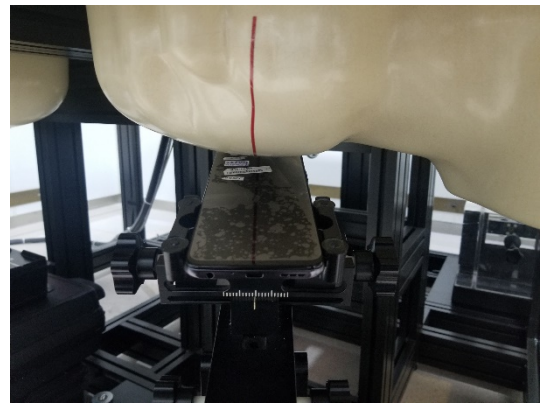

SAR TEST SETUP

HeadSection, Left Cheek

HeadSection, Left Tilt

HeadSection, Right Cheek

HeadSection, Right Tilt

FLAT Section, Back

FLATSection, Front

FLAT Section, Top

FLAT Section, Bottom

FLATSection, Left

FLAT Section, Right

10mm Spacer

The thickness of EUT:9 mm
