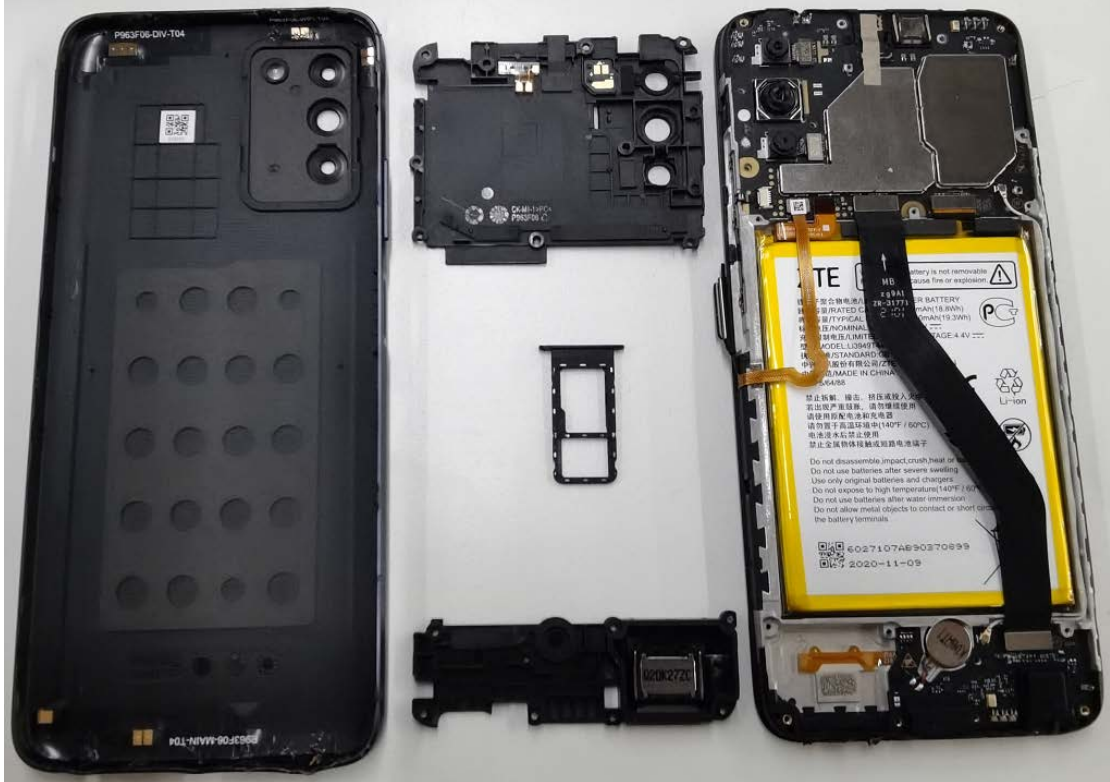

Internal Photos

FCC ID: SRQ- ZTE8030

Internal Photos

FCC ID: SRQ- ZTE8030

Internal Photos

Internal Photos

Internal Photos

Internal Photos

Internal Photos

Internal Photos

FCC ID: SRQ- ZTE8030

Internal Photos

Internal Photos

Internal Photos

Internal Photos

FCC ID: SRQ- ZTE8030