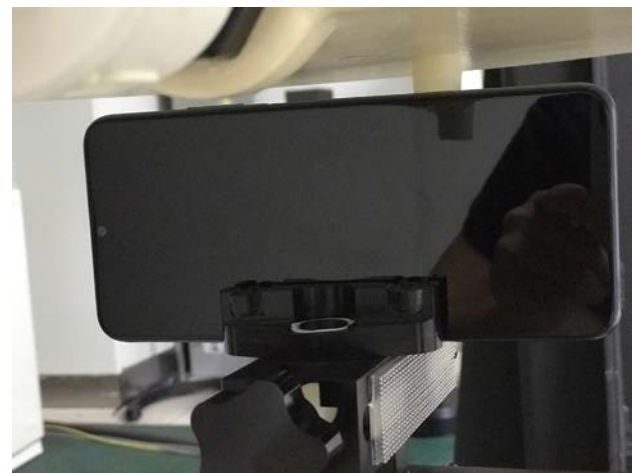

TEST SETUP

Cheek position, left side

Tilt position, left side

Cheek position, Right side

Tilt position, Right side

FLAT position, Front

FLAT position, Back

FLAT position, Top

FLAT position, Bottom

FLAT position, Left

FLAT position, Right

Note: The thickness of EUT: 5mm

-----End of the test report-----