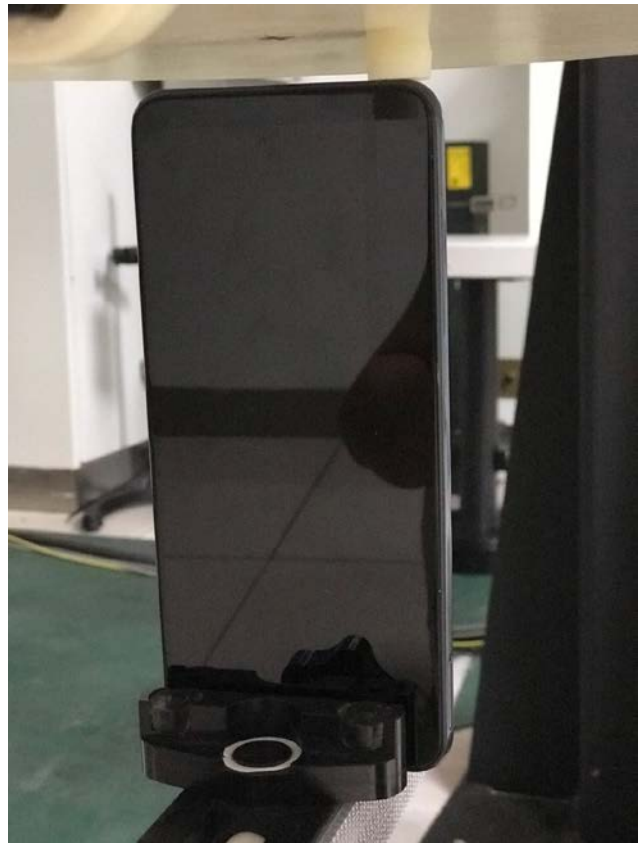

TEST SETUP

Cheek position, left side

Tilt position, left side

Cheek position, Right side

Tilt position, Right side

FLAT position, Front

FLAT position, Back

FLAT position, Top

FLAT position, Bottom

FLAT position, Left

FLAT position, Right

Note: The thickness of EUT: 5mm

-----End of the test report-----