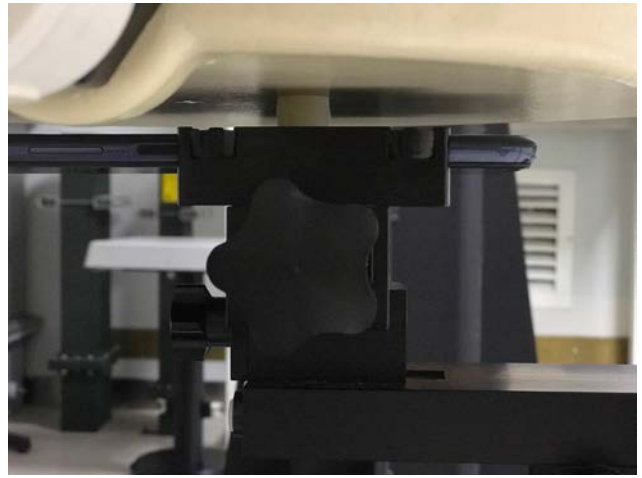

TEST SETUP

Cheek position, left side

Tilt position, left side

Cheek position, Right side

Tilt position, Right side

FLAT position, Front

FLAT position, Back

FLAT position, Top

FLAT position, Bottom

FLAT position, Left

FLAT position, Right

Note: The thickness of EUT: 5mm

-----End of the test report-----