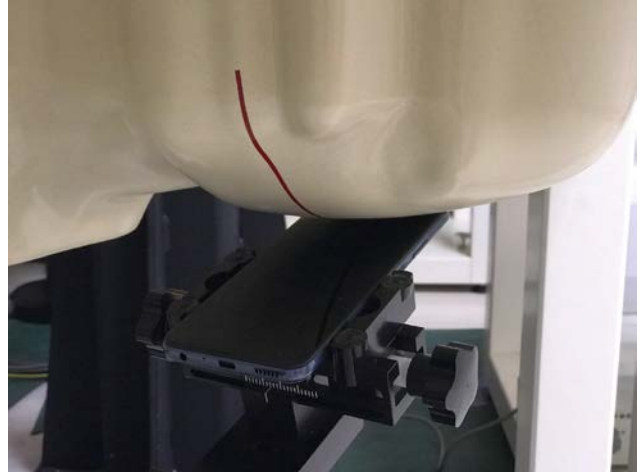

TEST SETUP

Cheek position, left side

Tilt position, left side

Cheek position, Right side

Tilt position, Right side

FLAT position, Front

FLAT position, Back

FLAT position, Top

FLAT position, Bottom

FLAT position, Left

FLAT position, Right

Note: The thickness of EUT: 5mm

-----End of the test report-----