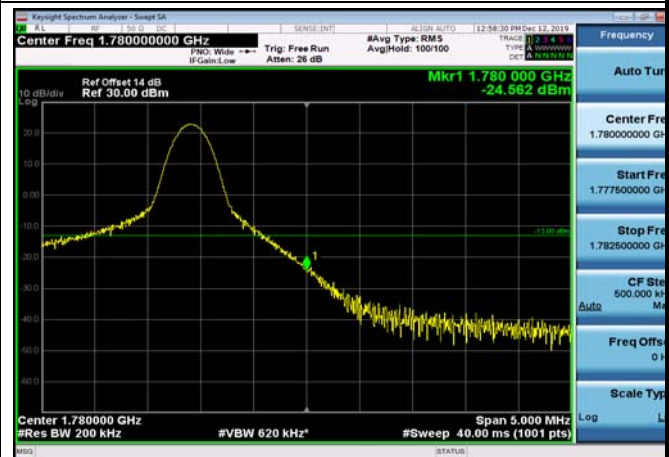

HighRange\_FDD66\_15MHz\_1772.5\_OneRB  
\_high\_QPSK

HighRange\_FDD66\_15MHz\_1772.5\_OneRB  
\_high\_Q16

HighRange\_FDD66\_20MHz\_1770\_OneRB  
\_high\_QPSK

HighRange\_FDD66\_20MHz\_1770\_OneRB  
\_high\_Q16