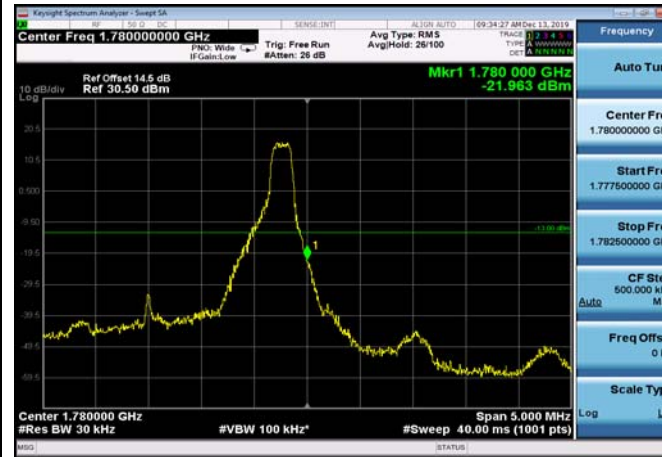

LowRange\_FDD66\_20MHz\_1720\_OneRB  
\_low\_QPSK

LowRange\_FDD66\_20MHz\_1720\_OneRB  
\_low\_Q16

HighRange\_FDD66\_3MHz\_1778.5\_OneRB  
\_high\_QPSK

HighRange\_FDD66\_3MHz\_1778.5\_OneRB  
\_high\_Q16

HighRange\_FDD66\_3MHz\_1778.5\_fullIRB  
\_High\_QPSK

HighRange\_FDD66\_3MHz\_1778.5\_fullIRB  
\_High\_Q16

HighRange\_FDD66\_5MHz\_1777.5\_OneRB  
\_high\_QPSK

HighRange\_FDD66\_5MHz\_1777.5\_OneRB  
\_high\_Q16