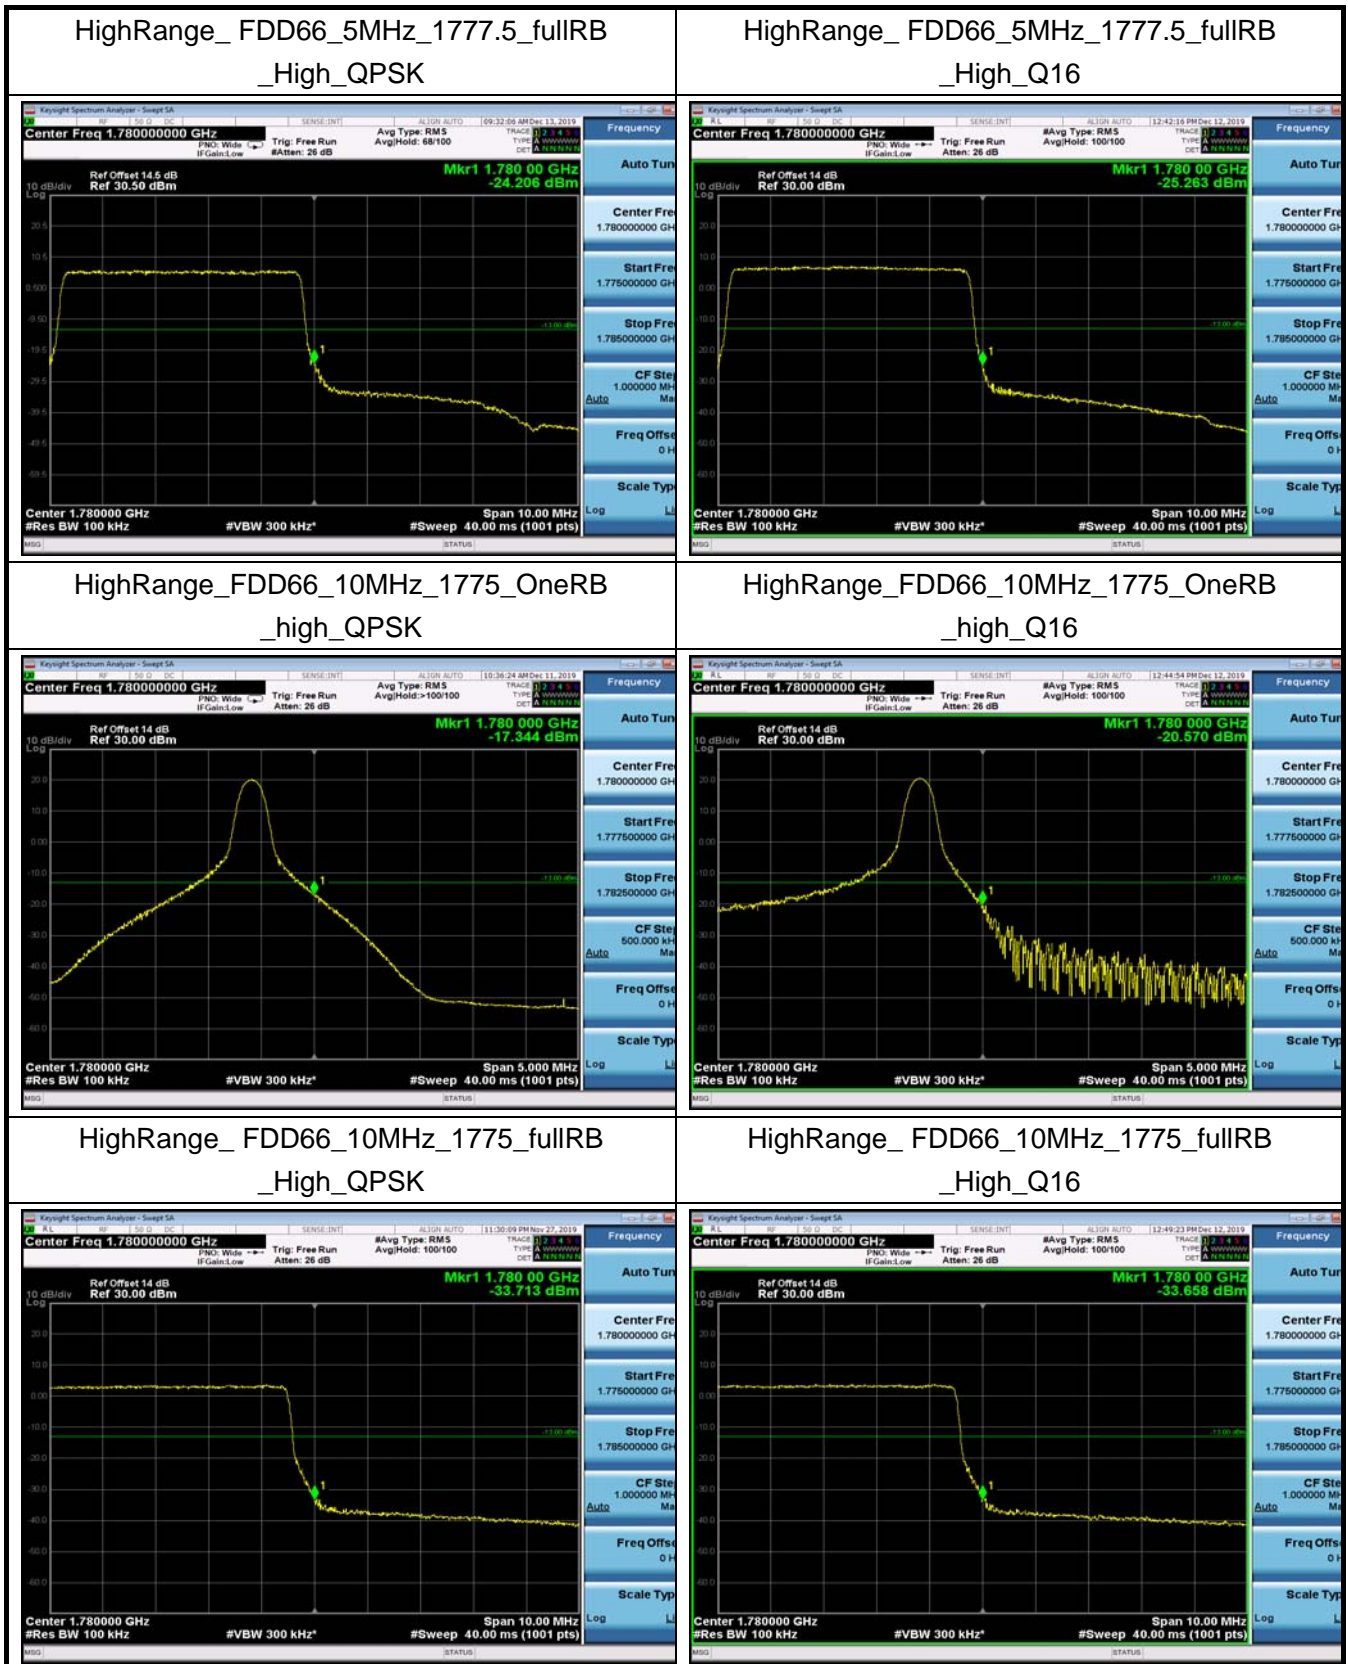

HighRange\_FDD66\_3MHz\_1778.5\_fullIRB  
\_High\_QPSK

HighRange\_FDD66\_3MHz\_1778.5\_fullIRB  
\_High\_Q16

HighRange\_FDD66\_5MHz\_1777.5\_OneRB  
\_high\_QPSK

HighRange\_FDD66\_5MHz\_1777.5\_OneRB  
\_high\_Q16