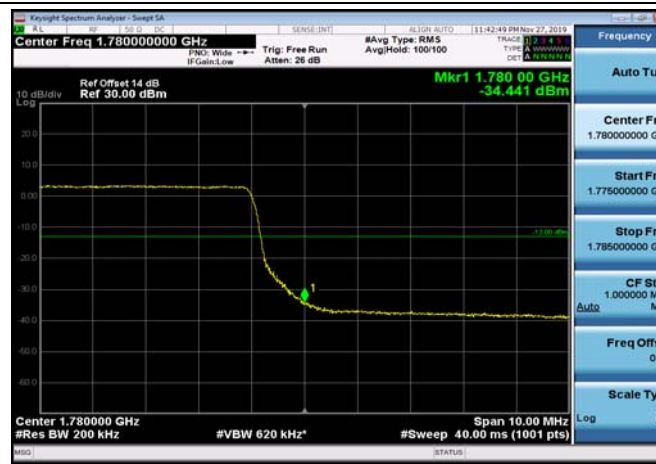

HighRange\_FDD66\_15MHz\_1772.5\_OneRB  
\_high\_QPSK

HighRange\_FDD66\_15MHz\_1772.5\_OneRB  
\_high\_Q16

HighRange\_FDD66\_20MHz\_1770\_OneRB  
\_high\_QPSK

HighRange\_FDD66\_20MHz\_1770\_OneRB  
\_high\_Q16

HighRange\_FDD66\_20MHz\_1770\_fullIRB  
\_High\_QPSK

HighRange\_FDD66\_20MHz\_1770\_fullIRB  
\_High\_Q16

\*\* END OF REPORT \*\*