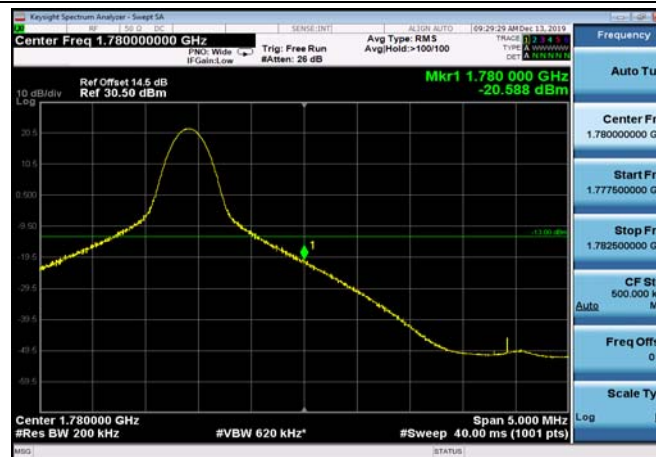

HighRange_FDD66_20MHz_1770_OneRB
_high_QPSK