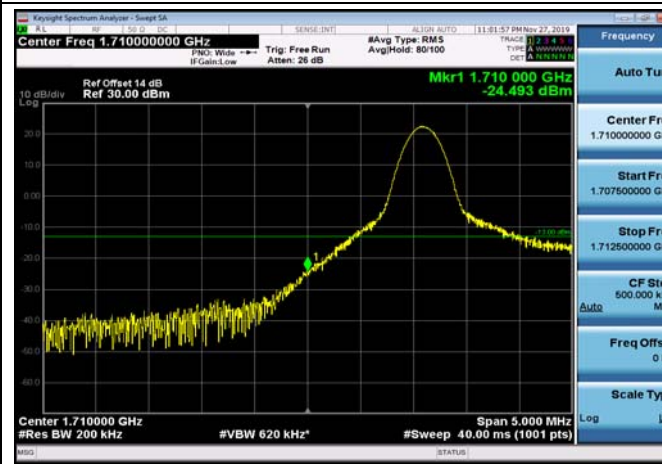

LowRange\_FDD66\_15MHz\_1717.5\_OneRB  
\_low\_QPSK

LowRange\_FDD66\_15MHz\_1717.5\_OneRB  
\_low\_Q16

LowRange\_FDD66\_15MHz\_1717.5\_fullIRB  
\_Low\_QPSK

LowRange\_FDD66\_15MHz\_1717.5\_fullIRB  
\_Low\_Q16

LowRange\_FDD66\_20MHz\_1720\_OneRB  
\_low\_QPSK

LowRange\_FDD66\_20MHz\_1720\_OneRB  
\_low\_Q16

HighRange\_FDD66\_3MHz\_1778.5\_OneRB  
\_high\_QPSK

HighRange\_FDD66\_3MHz\_1778.5\_OneRB  
\_high\_Q16