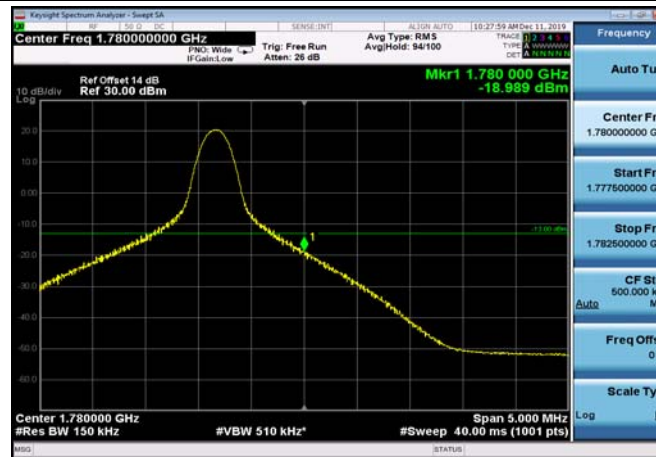

HighRange_FDD66_15MHz_1772.5_OneRB
_high_QPSK