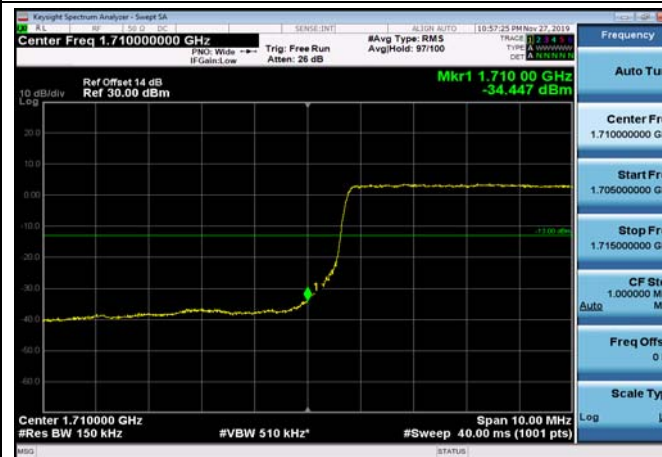

LowRange\_FDD66\_15MHz\_1717.5\_OneRB  
\_low\_QPSK

LowRange\_FDD66\_15MHz\_1717.5\_OneRB  
\_low\_Q16

LowRange\_FDD66\_15MHz\_1717.5\_fullIRB  
\_Low\_QPSK

LowRange\_FDD66\_15MHz\_1717.5\_fullIRB  
\_Low\_Q16

LowRange\_FDD66\_20MHz\_1720\_OneRB  
\_low\_QPSK

LowRange\_FDD66\_20MHz\_1720\_OneRB  
\_low\_Q16

HighRange\_FDD66\_3MHz\_1778.5\_OneRB  
\_high\_QPSK

HighRange\_FDD66\_3MHz\_1778.5\_OneRB  
\_high\_Q16