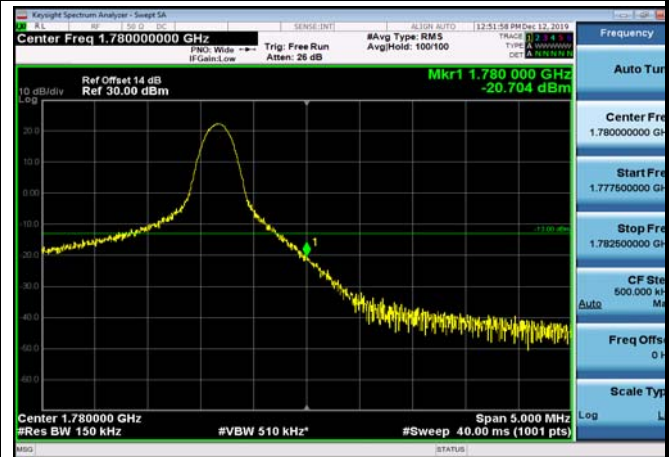

HighRange_FDD66_15MHz_1772.5_OneRB
_high_Q16