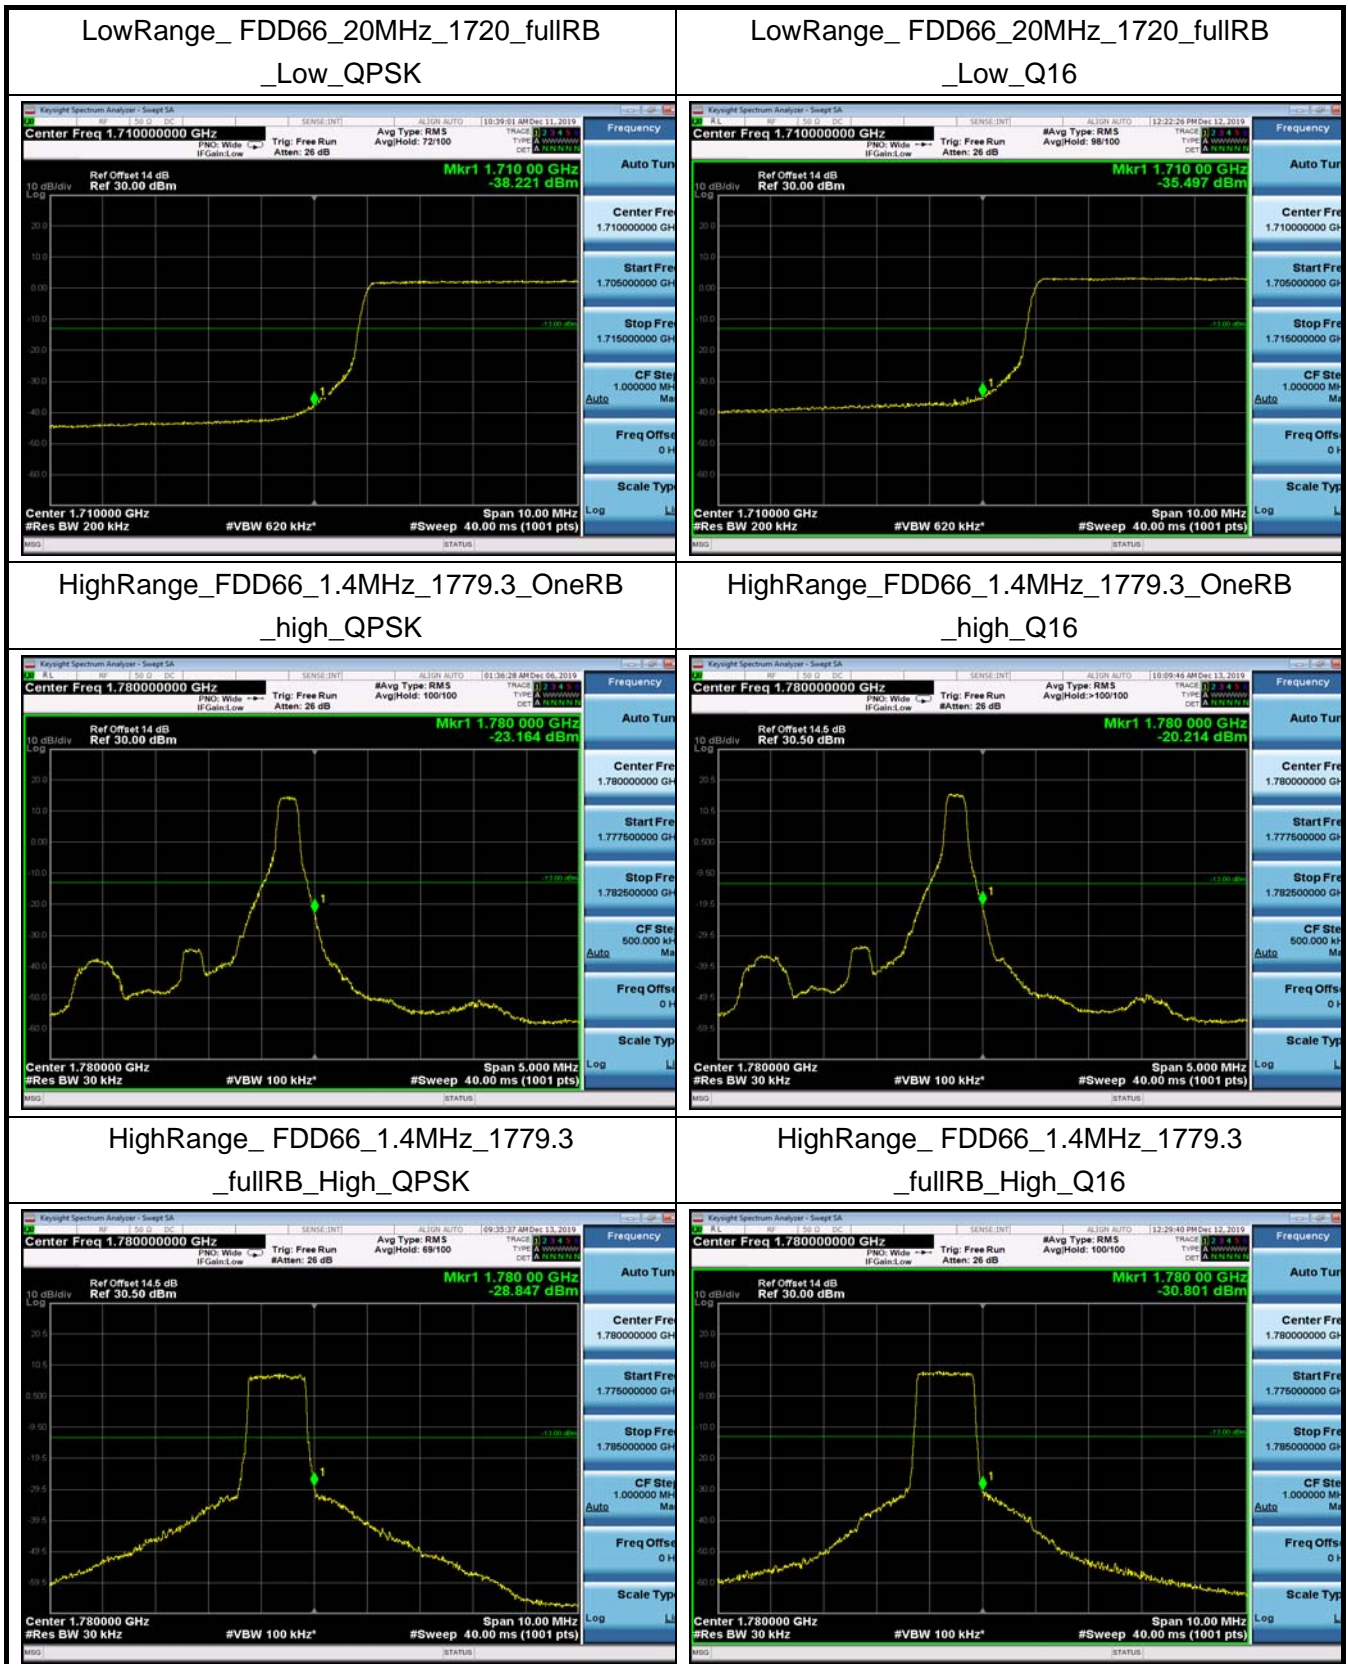

LowRange\_FDD66\_15MHz\_1717.5\_OneRB  
\_low\_QPSK

LowRange\_FDD66\_15MHz\_1717.5\_OneRB  
\_low\_Q16

LowRange\_FDD66\_15MHz\_1717.5\_fullIRB  
\_Low\_QPSK

LowRange\_FDD66\_15MHz\_1717.5\_fullIRB  
\_Low\_Q16

LowRange\_FDD66\_20MHz\_1720\_OneRB  
\_low\_QPSK

LowRange\_FDD66\_20MHz\_1720\_OneRB  
\_low\_Q16

HighRange\_FDD66\_3MHz\_1778.5\_OneRB  
\_high\_QPSK

HighRange\_FDD66\_3MHz\_1778.5\_OneRB  
\_high\_Q16