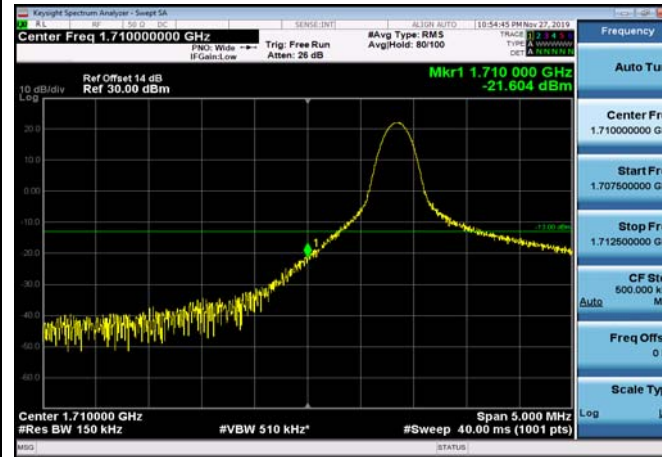

LowRange\_FDD66\_15MHz\_1717.5\_OneRB  
\_low\_QPSK

LowRange\_FDD66\_15MHz\_1717.5\_OneRB  
\_low\_Q16

LowRange\_FDD66\_15MHz\_1717.5\_fullIRB  
\_Low\_QPSK

LowRange\_FDD66\_15MHz\_1717.5\_fullIRB  
\_Low\_Q16

LowRange\_FDD66\_20MHz\_1720\_OneRB  
\_low\_QPSK

LowRange\_FDD66\_20MHz\_1720\_OneRB  
\_low\_Q16

HighRange\_FDD66\_3MHz\_1778.5\_OneRB  
\_high\_QPSK

HighRange\_FDD66\_3MHz\_1778.5\_OneRB  
\_high\_Q16