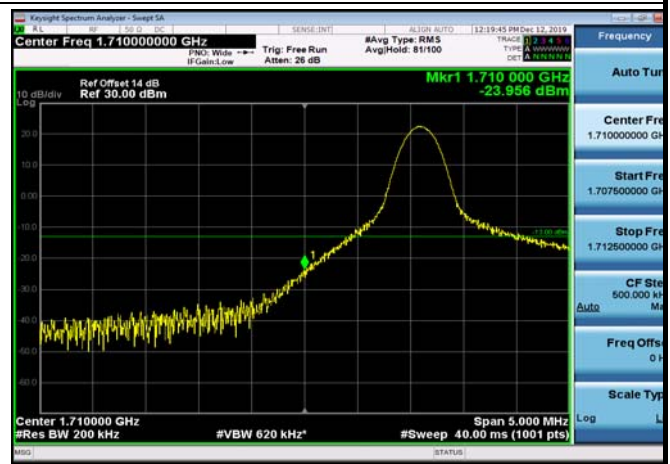

LowRange\_FDD66\_15MHz\_1717.5\_OneRB  
\_low\_QPSK

LowRange\_FDD66\_15MHz\_1717.5\_OneRB  
\_low\_Q16

LowRange\_FDD66\_15MHz\_1717.5\_fullIRB  
\_Low\_QPSK

LowRange\_FDD66\_15MHz\_1717.5\_fullIRB  
\_Low\_Q16

LowRange\_FDD66\_20MHz\_1720\_OneRB  
\_low\_QPSK

LowRange\_FDD66\_20MHz\_1720\_OneRB  
\_low\_Q16

HighRange\_FDD66\_3MHz\_1778.5\_OneRB  
\_high\_QPSK

HighRange\_FDD66\_3MHz\_1778.5\_OneRB  
\_high\_Q16