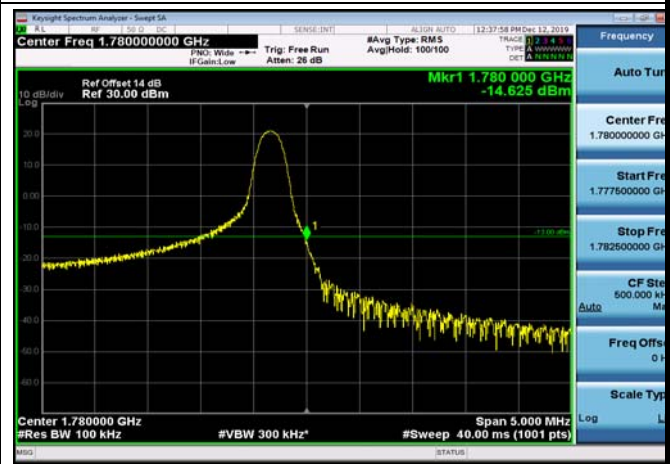

HighRange\_FDD66\_3MHz\_1778.5\_fullIRB  
\_High\_QPSK

HighRange\_FDD66\_3MHz\_1778.5\_fullIRB  
\_High\_Q16

HighRange\_FDD66\_5MHz\_1777.5\_OneRB  
\_high\_QPSK

HighRange\_FDD66\_5MHz\_1777.5\_OneRB  
\_high\_Q16