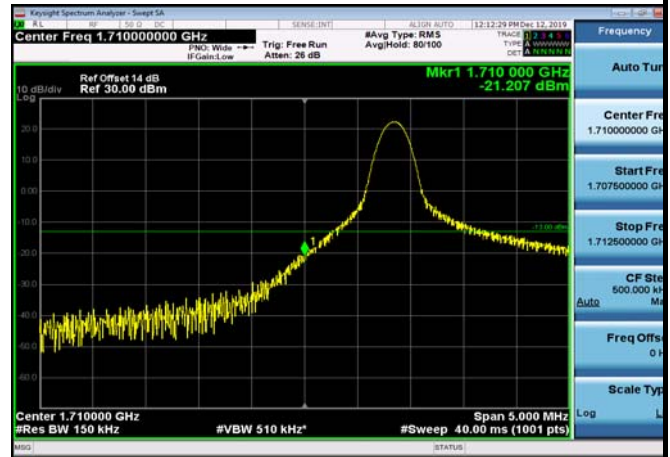

LowRange\_FDD66\_15MHz\_1717.5\_OneRB  
\_low\_QPSK

LowRange\_FDD66\_15MHz\_1717.5\_OneRB  
\_low\_Q16

LowRange\_FDD66\_15MHz\_1717.5\_fullIRB  
\_Low\_QPSK

LowRange\_FDD66\_15MHz\_1717.5\_fullIRB  
\_Low\_Q16

LowRange\_FDD66\_20MHz\_1720\_OneRB  
\_low\_QPSK

LowRange\_FDD66\_20MHz\_1720\_OneRB  
\_low\_Q16

HighRange\_FDD66\_3MHz\_1778.5\_OneRB  
\_high\_QPSK

HighRange\_FDD66\_3MHz\_1778.5\_OneRB  
\_high\_Q16