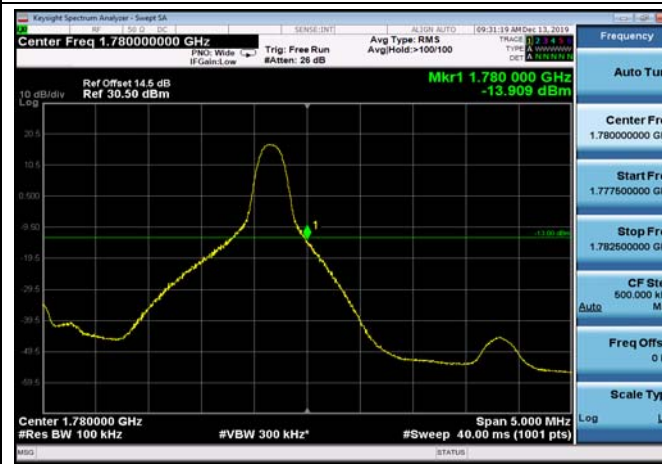

HighRange_FDD66_5MHz_1777.5_OneRB
_high_QPSK