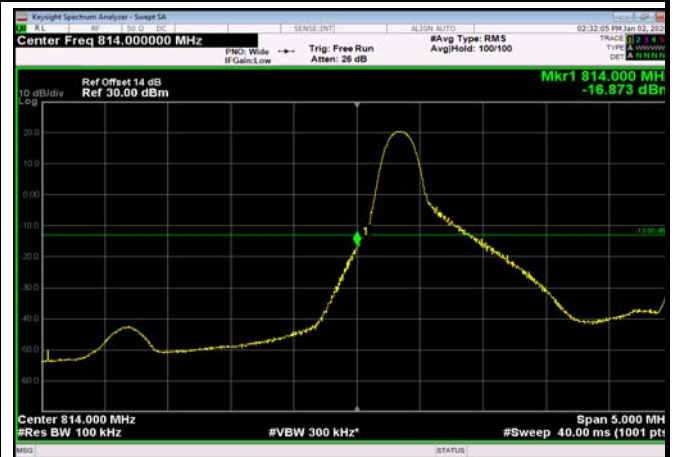

LowRange_FDD26_5MHz_816.5_OneRB
_low_Q16