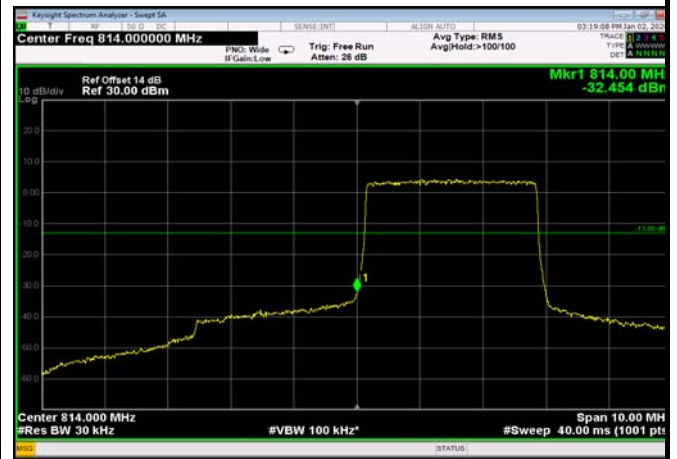

LowRange_FDD26_1.4MHz_814.7_fullIRB
_Low_Q16

LowRange_FDD26_3MHz_815.5_OneRB
_low_QPSK

LowRange_FDD26_3MHz_815.5_OneRB
_low_Q16

LowRange_FDD26_3MHz_815.5_fullRB
_Low_QPSK

LowRange_FDD26_3MHz_815.5_fullRB
_Low_Q16