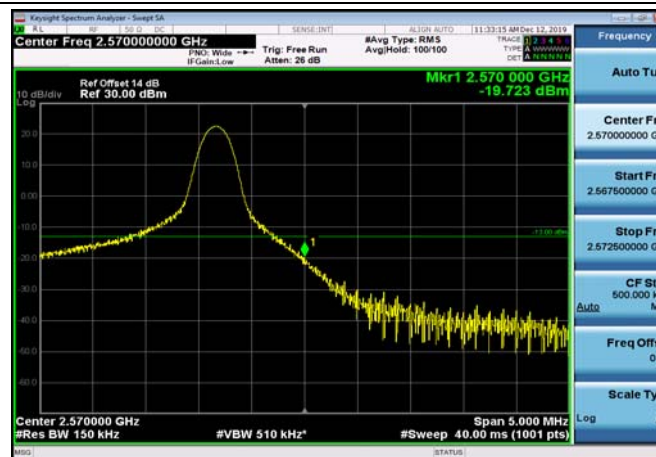

HighRange_FDD07_15MHz_2562.5_OneRB
_high_QPSK