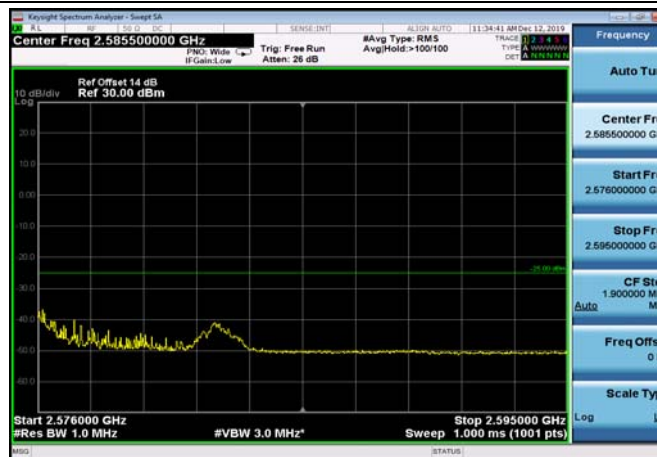

FDD07_15MHz_2562.5_Q16_OneRB_high
_ExtraBands_Range_2576~2595