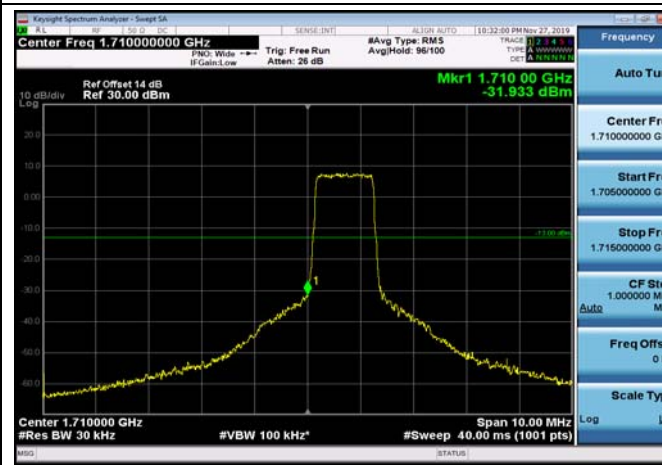

HighRange_FDD26_15MHz_841.5_fullIRB
_High_QPSK

HighRange_FDD26_15MHz_841.5_fullIRB
_High_Q16

LowRange_FDD66_1.4MHz_1710.7_OneRB
_low_QPSK

LowRange_FDD66_1.4MHz_1710.7_OneRB
_low_Q16

LowRange_FDD66_1.4MHz_1710.7_fullRB
_Low_QPSK