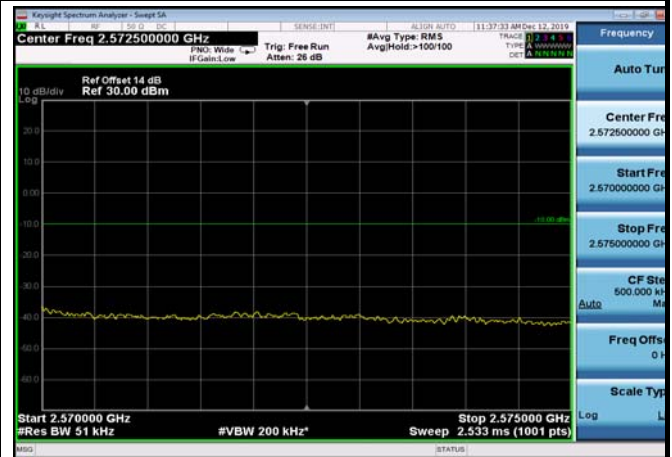

FDD07_15MHz_2562.5_QPSK_fullIRB
_ExtraBands_Range_2570~2575