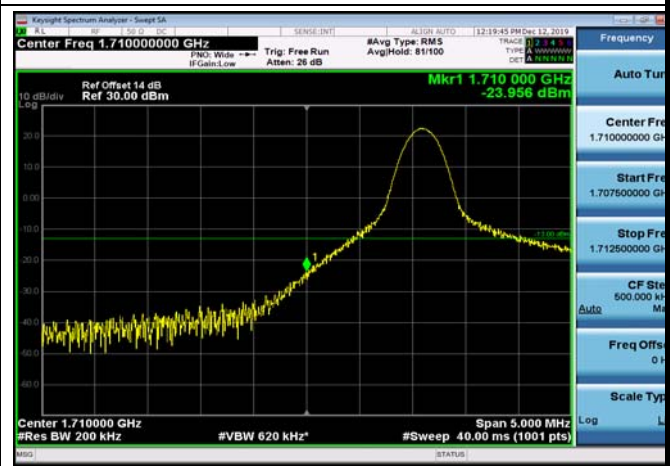

LowRange_FDD66_20MHz_1720_OneRB
_low_Q16