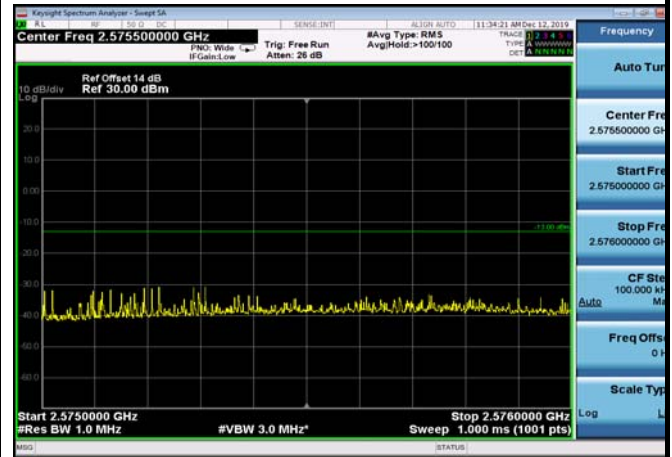

FDD07_15MHz_2562.5_Q16_OneRB_high
_ExtraBands_Range_2575~2576