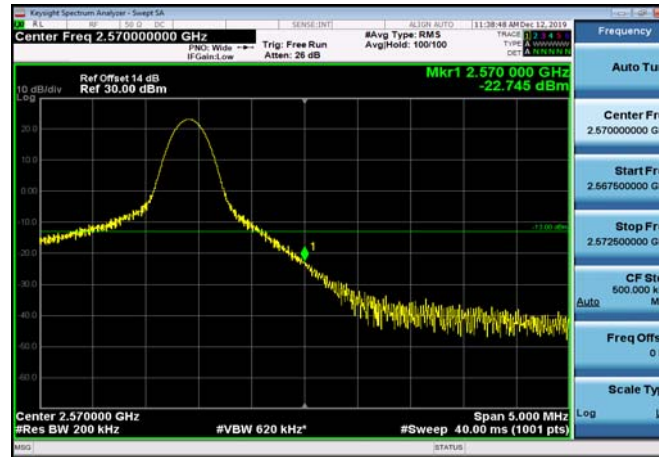

HighRange_FDD07_20MHz_2560_OneRB
_high_QPSK