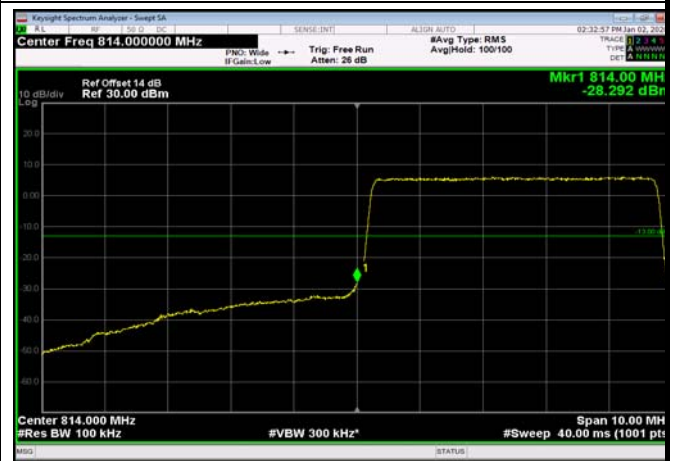

LowRange_FDD26_5MHz_816.5_OneRB
_low_QPSK

LowRange_FDD26_5MHz_816.5_OneRB
_low_Q16

LowRange_FDD26_5MHz_816.5_fullRB
_Low_QPSK

LowRange_FDD26_5MHz_816.5_fullRB
_Low_Q16

LowRange_FDD26_10MHz_820_OneRB
_low_QPSK