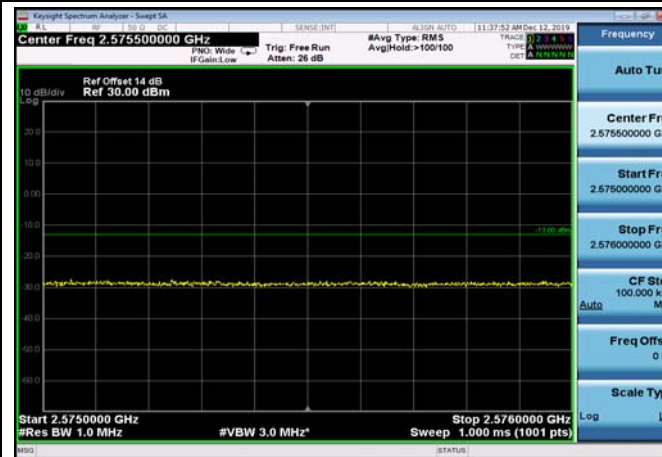

FDD07_15MHz_2562.5_QPSK_fullIRB
_ExtraBands_Range_2575~2576