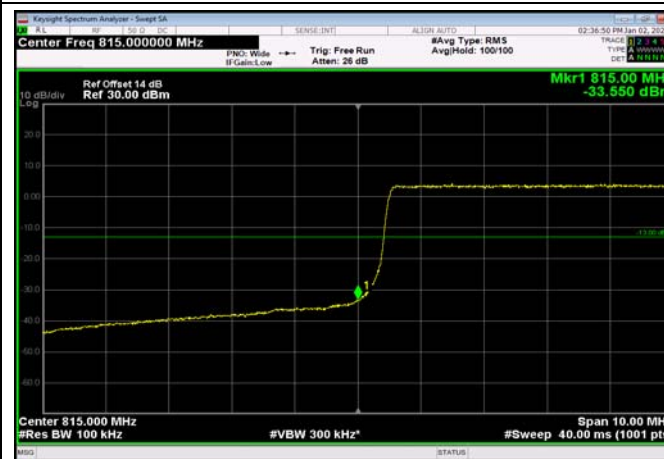

LowRange_FDD26_10MHz_820_fullRB
_Low_QPSK