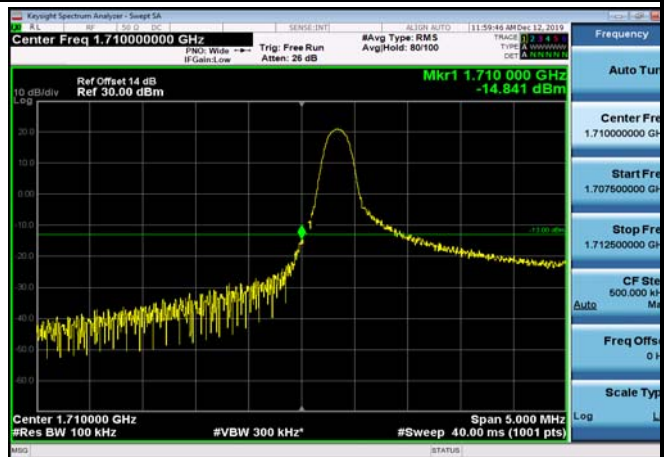

LowRange_FDD66_5MHz_1712.5_OneRB
_low_Q16