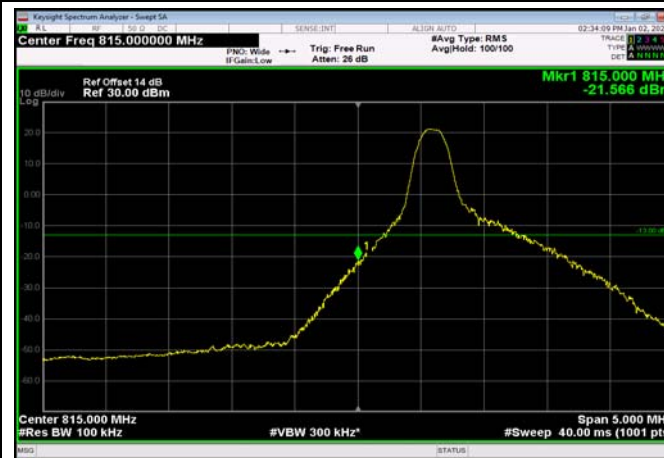

LowRange_FDD26_5MHz_816.5_OneRB
_low_QPSK

LowRange_FDD26_5MHz_816.5_OneRB
_low_Q16

LowRange_FDD26_5MHz_816.5_fullRB
_Low_QPSK

LowRange_FDD26_5MHz_816.5_fullRB
_Low_Q16

LowRange_FDD26_10MHz_820_OneRB
_low_QPSK