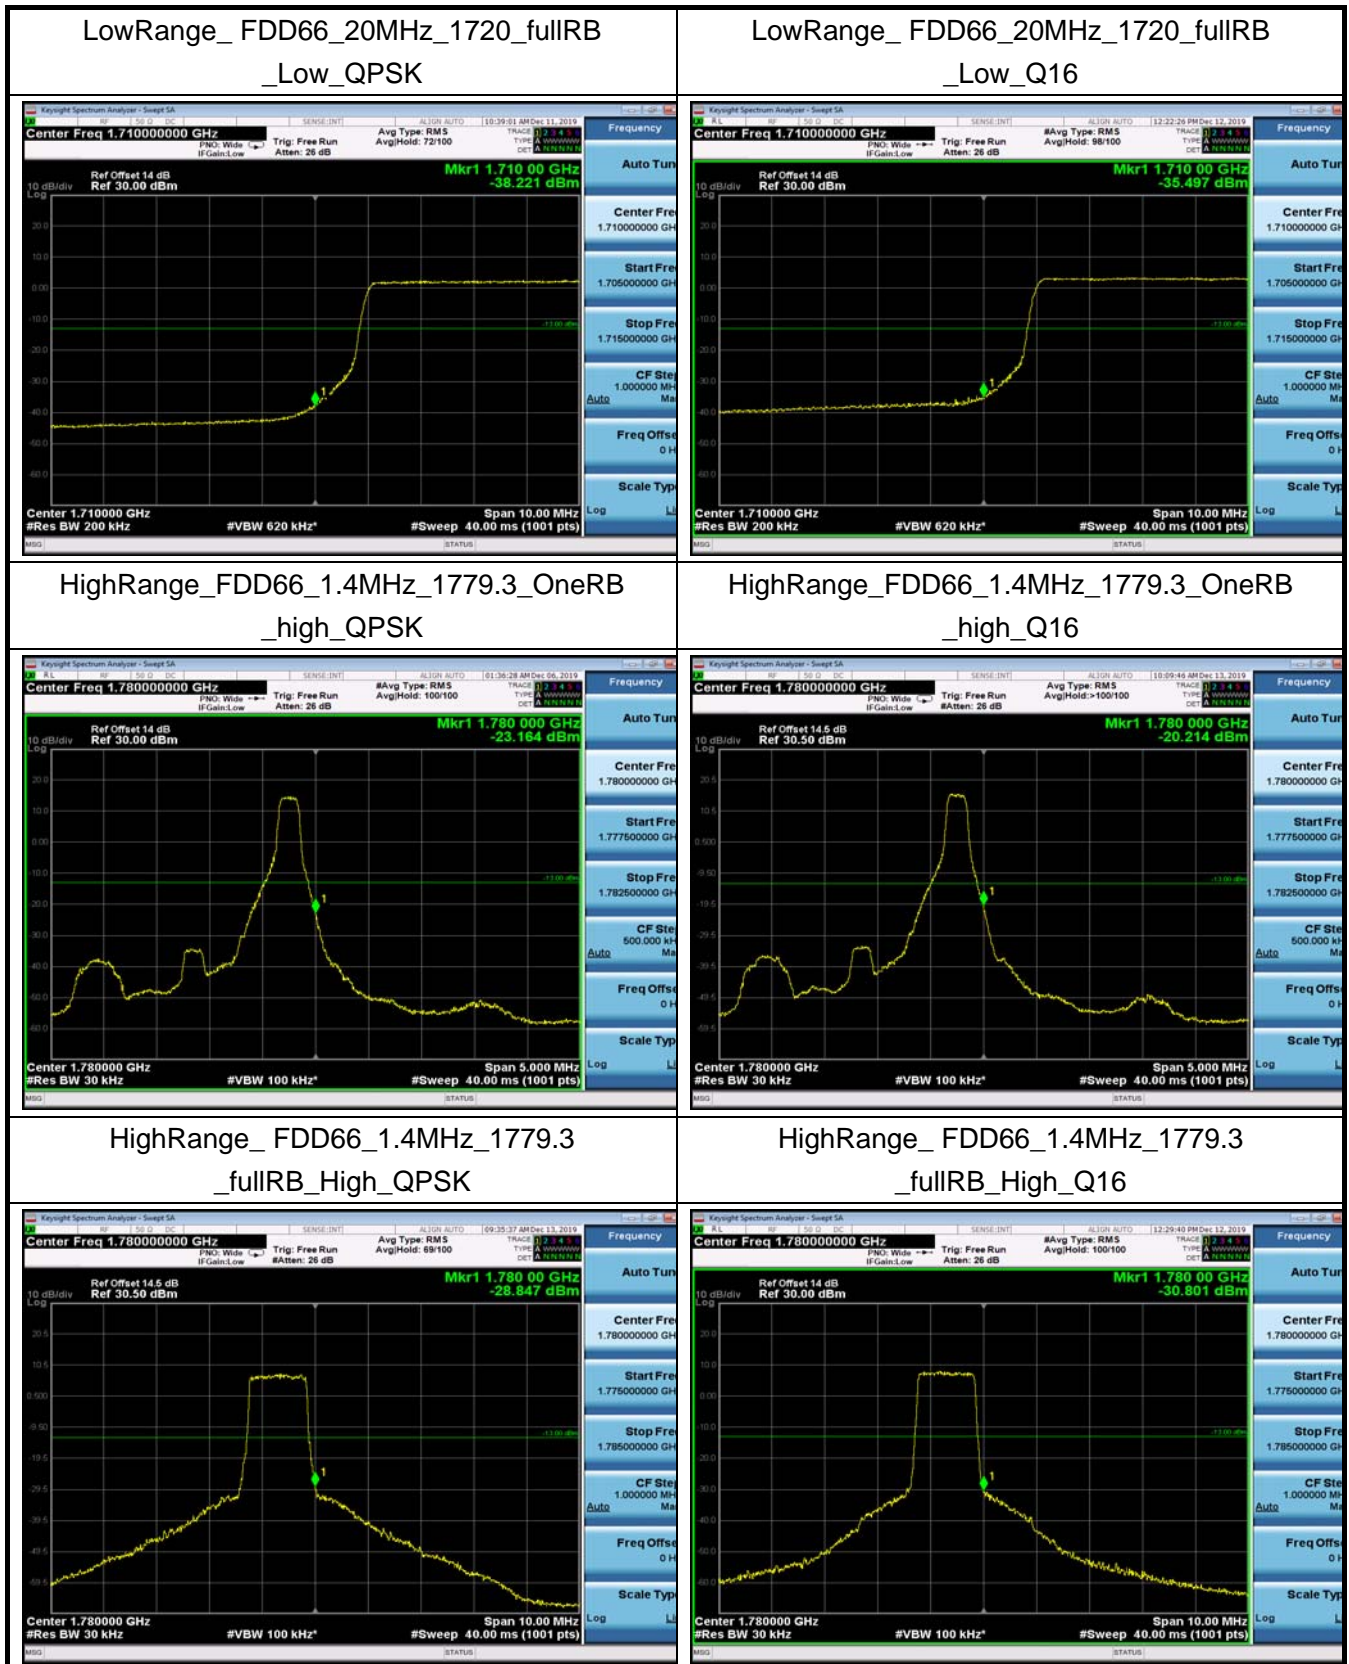

LowRange_FDD66_15MHz_1717.5_fullIRB
_Low_Q16

LowRange_FDD66_20MHz_1720_OneRB
_low_QPSK

LowRange_FDD66_20MHz_1720_OneRB
_low_Q16

HighRange_FDD66_3MHz_1778.5_OneRB
_high_QPSK

HighRange_FDD66_3MHz_1778.5_OneRB
_high_Q16