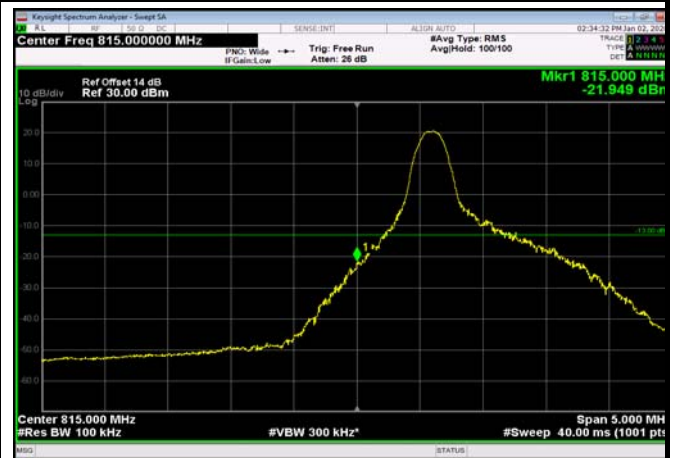

LowRange_FDD26_10MHz_820_OneRB
_low_Q16