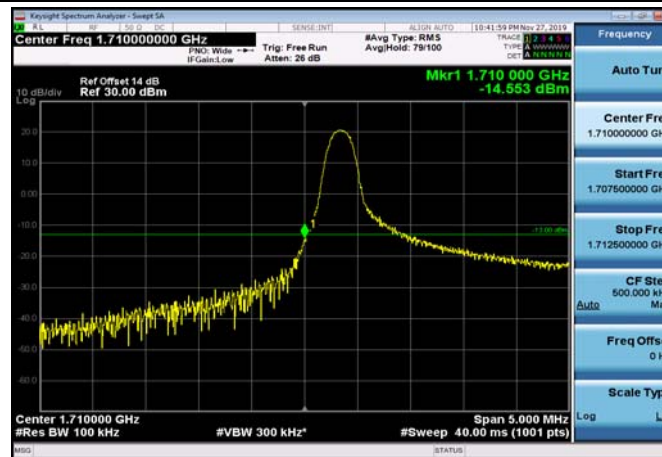

LowRange_FDD66_5MHz_1712.5_OneRB
_low_QPSK