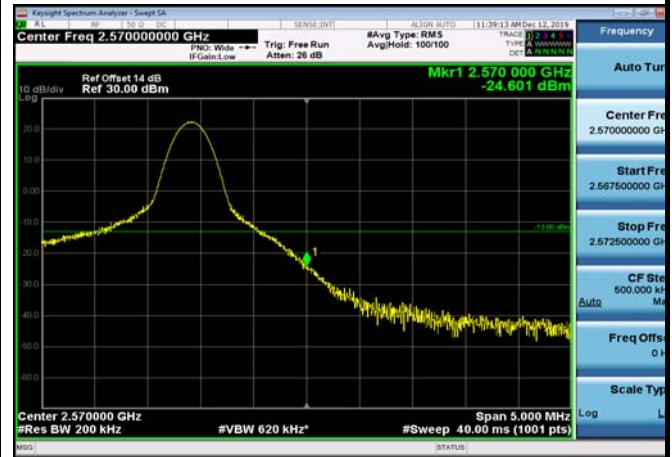

HighRange_FDD07_20MHz_2560_OneRB
_high_Q16