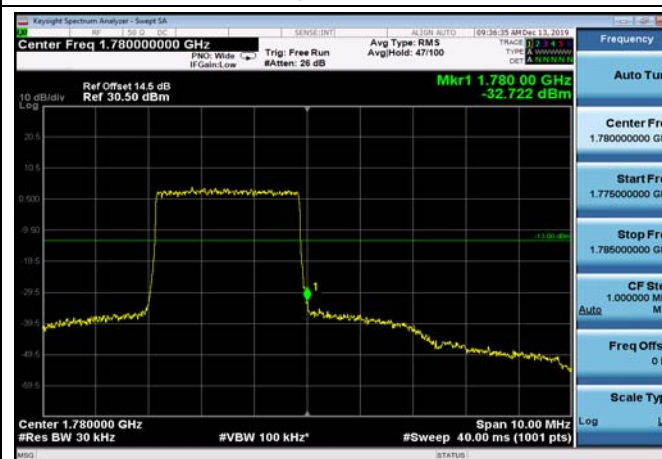

HighRange_FDD66_3MHz_1778.5_fullIRB
_High_QPSK