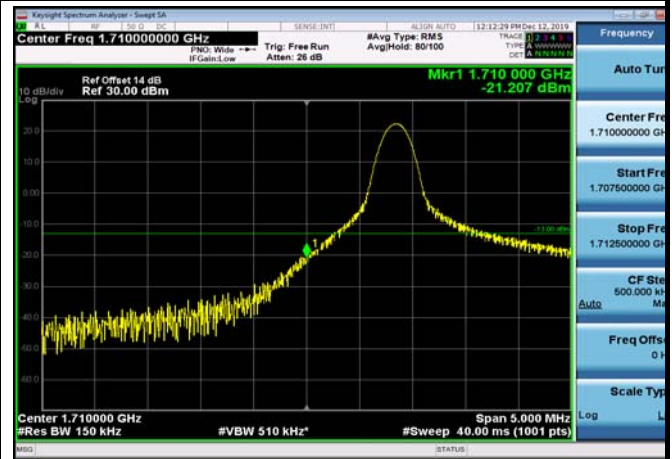

LowRange_FDD66_5MHz_1712.5_OneRB
_low_QPSK

LowRange_FDD66_5MHz_1712.5_OneRB
_low_Q16

LowRange_FDD66_15MHz_1717.5_OneRB
_low_QPSK

LowRange_FDD66_15MHz_1717.5_OneRB
_low_Q16

LowRange_FDD66_15MHz_1717.5_fullIRB
_Low_QPSK