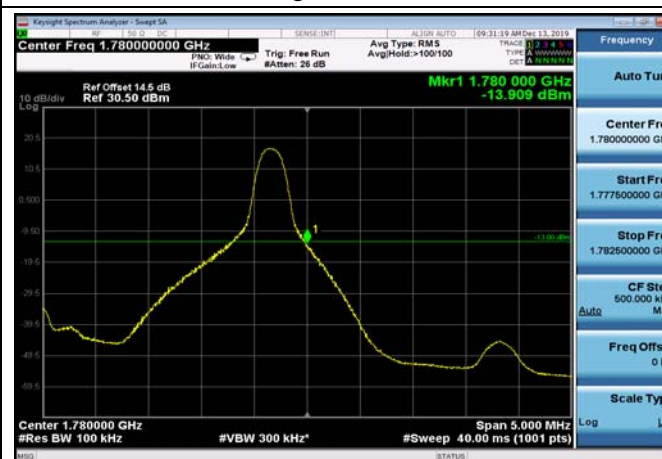

HighRange_FDD66_5MHz_1777.5_OneRB
_high_QPSK