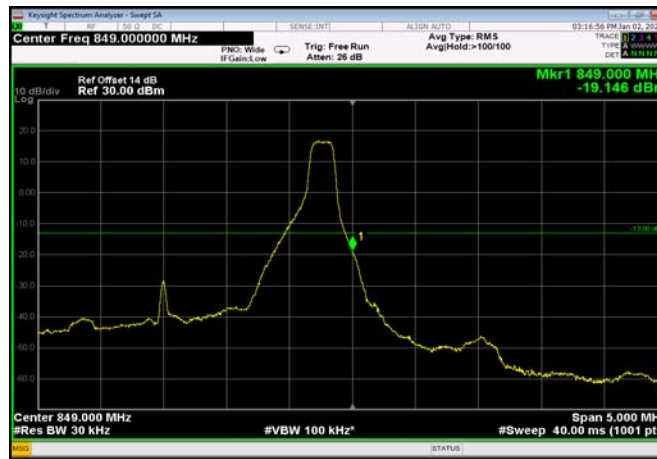

HighRange_FDD26_3MHz_847.5_OneRB
_high_QPSK