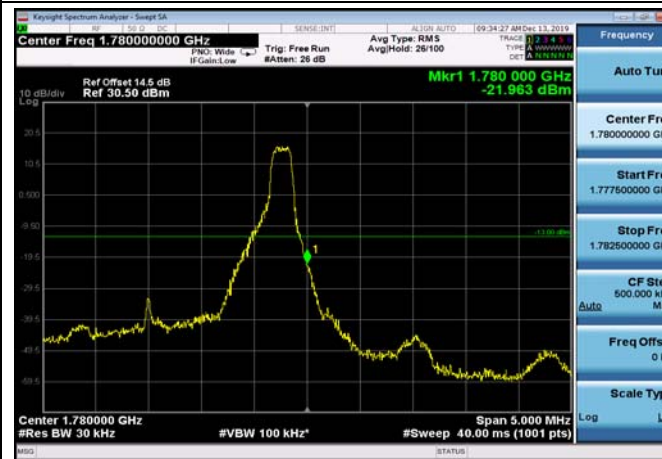

LowRange_FDD66_15MHz_1717.5_fullIRB
_Low_Q16

LowRange_FDD66_20MHz_1720_OneRB
_low_QPSK

LowRange_FDD66_20MHz_1720_OneRB
_low_Q16

HighRange_FDD66_3MHz_1778.5_OneRB
_high_QPSK

HighRange_FDD66_3MHz_1778.5_OneRB
_high_Q16