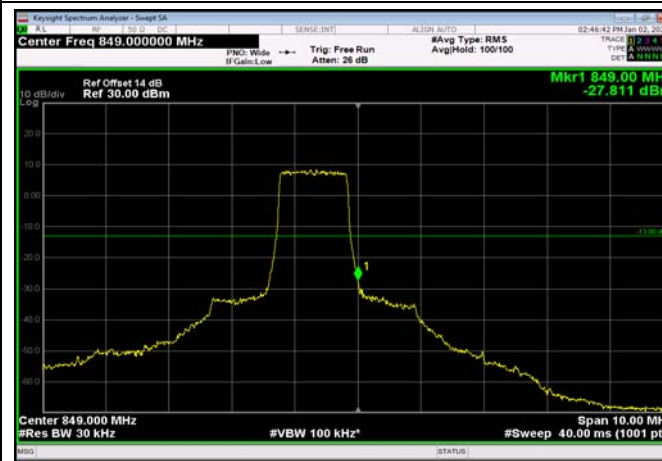

LowRange_FDD26_15MHz_822.5_fullRB
_Low_QPSK

LowRange_FDD26_15MHz_822.5_fullRB
_Low_Q16

HighRange_FDD26_1.4MHz_848.3_OneRB
_high_QPSK

HighRange_FDD26_1.4MHz_848.3_OneRB
_high_Q16

HighRange_FDD26_1.4MHz_848.3_fullRB
_High_QPSK