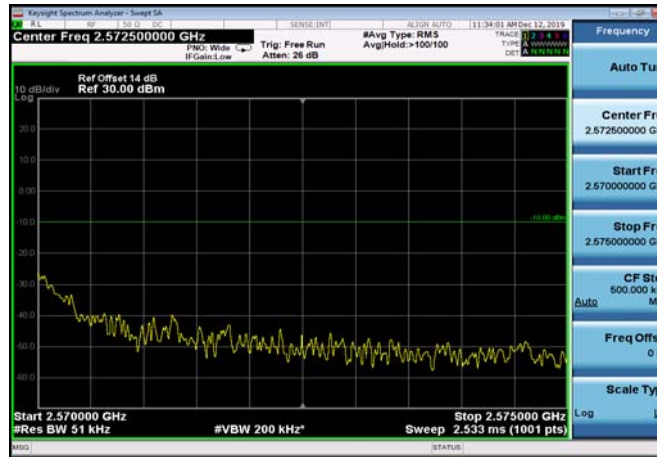

FDD07_15MHz_2562.5_Q16_OneRB_high
_ExtraBands_Range_2570~2575