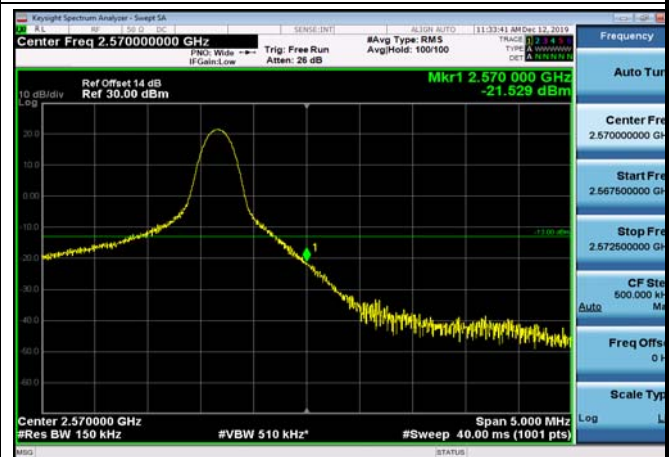

FDD07_10MHz_2565_QPSK_fullIRB_ExtraBan
ds_Range_2575~2576

FDD07_10MHz_2565_QPSK_fullIRB_ExtraBan
ds_Range_2576~2595

HighRange_FDD07_15MHz_2562.5_OneRB
_high_QPSK

HighRange_FDD07_15MHz_2562.5_OneRB
_high_Q16