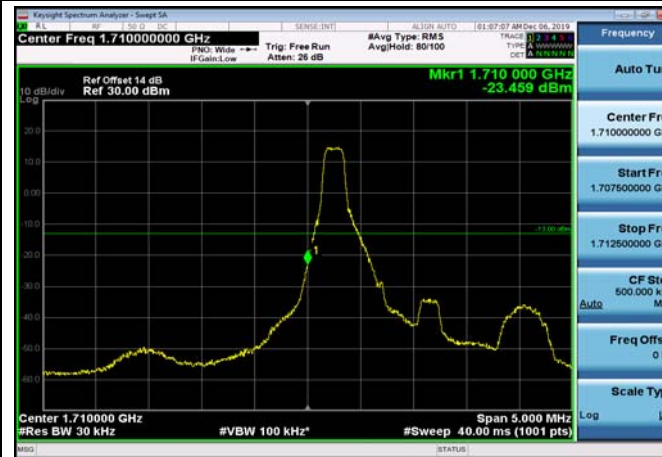

HighRange_FDD26_15MHz_841.5_fullIRB
_High_QPSK

HighRange_FDD26_15MHz_841.5_fullIRB
_High_Q16

LowRange_FDD66_1.4MHz_1710.7_OneRB
_low_QPSK

LowRange_FDD66_1.4MHz_1710.7_OneRB
_low_Q16

LowRange_FDD66_1.4MHz_1710.7_fullRB
_Low_QPSK