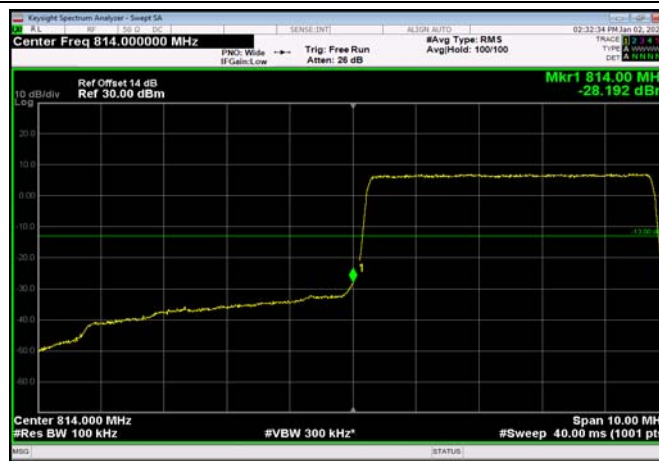

LowRange_FDD26_5MHz_816.5_fullRB
_Low_QPSK