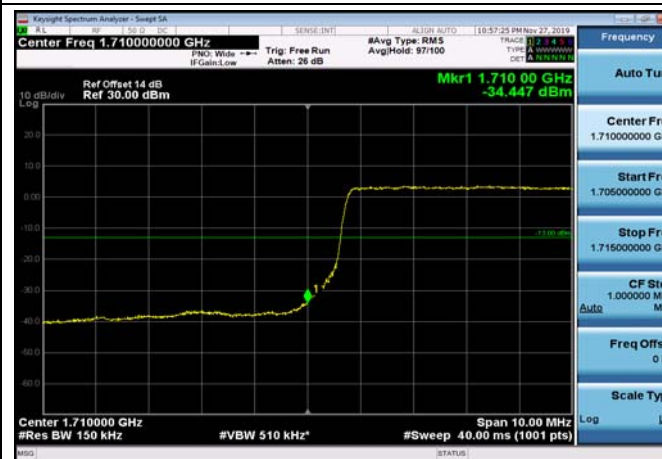

LowRange_FDD66_5MHz_1712.5_OneRB
_low_QPSK

LowRange_FDD66_5MHz_1712.5_OneRB
_low_Q16

LowRange_FDD66_15MHz_1717.5_OneRB
_low_QPSK

LowRange_FDD66_15MHz_1717.5_OneRB
_low_Q16

LowRange_FDD66_15MHz_1717.5_fullIRB
_Low_QPSK