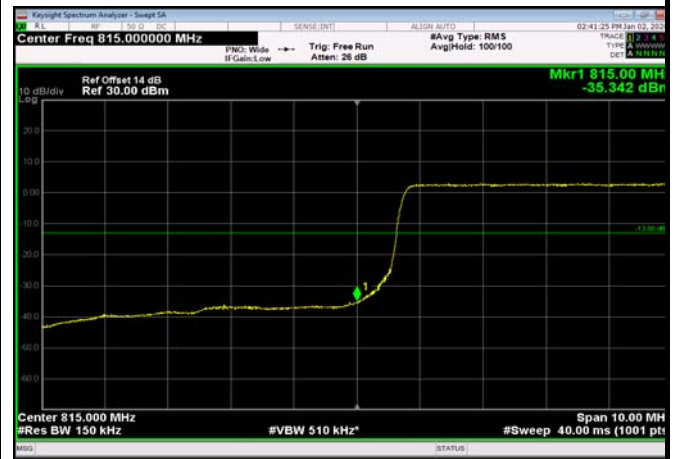

LowRange_FDD26_15MHz_822.5_fullRB
_Low_Q16