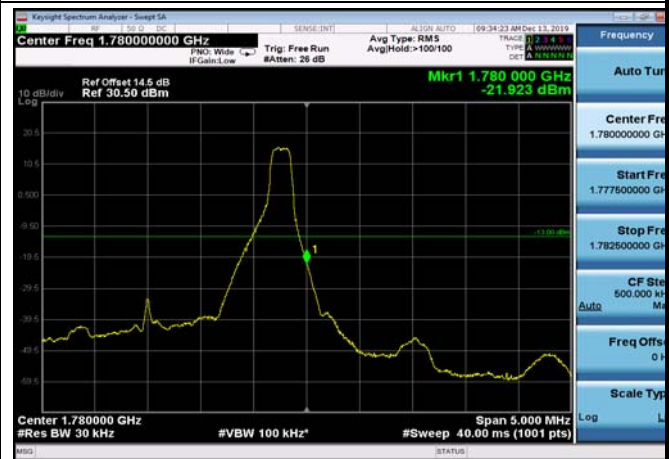

LowRange_FDD66_15MHz_1717.5_fullIRB
_Low_Q16

LowRange_FDD66_20MHz_1720_OneRB
_low_QPSK

LowRange_FDD66_20MHz_1720_OneRB
_low_Q16

HighRange_FDD66_3MHz_1778.5_OneRB
_high_QPSK

HighRange_FDD66_3MHz_1778.5_OneRB
_high_Q16