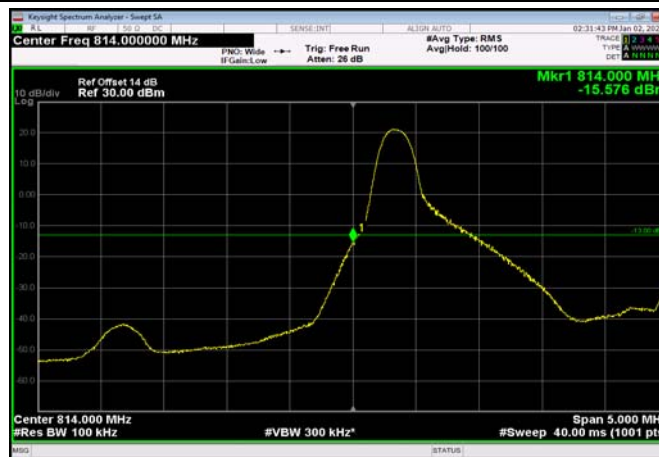

LowRange_FDD26_5MHz_816.5_OneRB
_low_QPSK