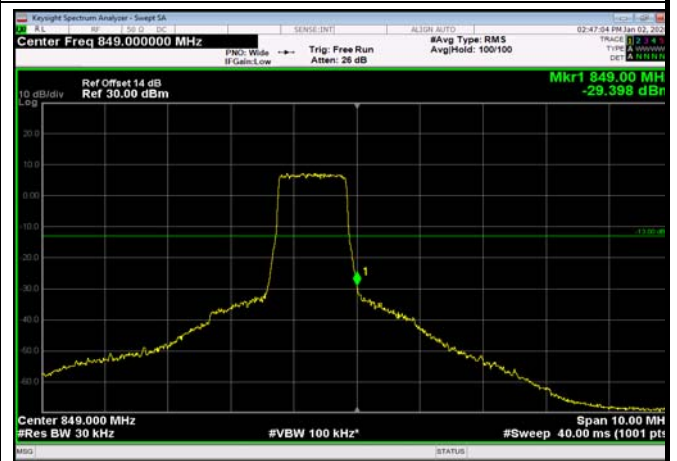

HighRange_FDD26_1.4MHz_848.3_fullRB
_High_Q16