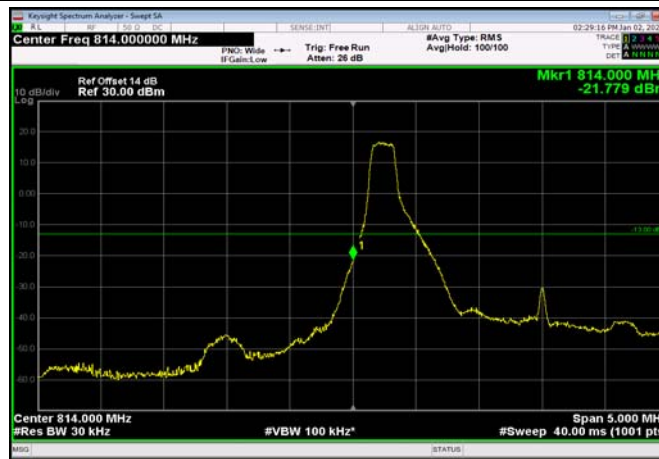

LowRange_FDD26_3MHz_815.5_OneRB
_low_QPSK