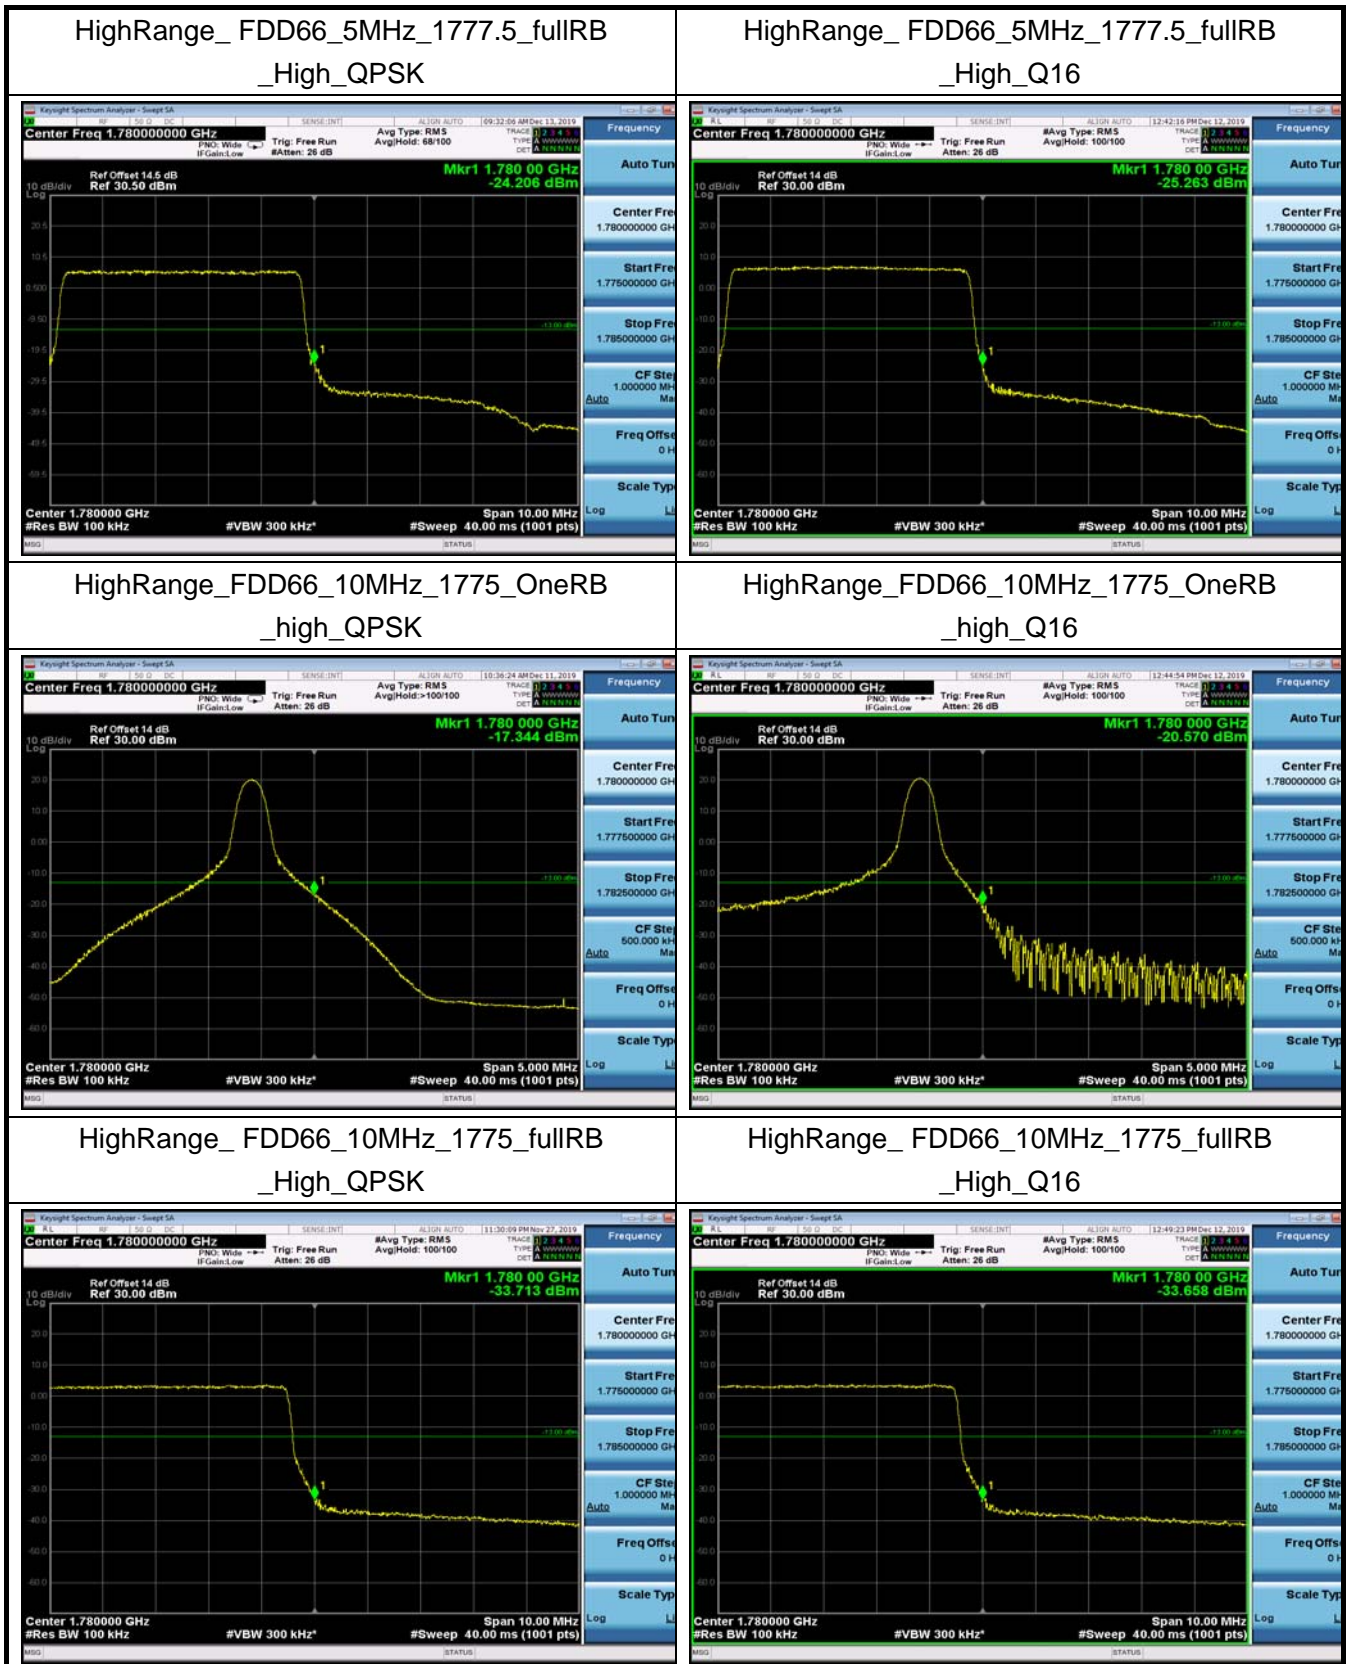

HighRange_FDD66_3MHz_1778.5_fullIRB
_High_QPSK

HighRange_FDD66_3MHz_1778.5_fullIRB
_High_Q16

HighRange_FDD66_5MHz_1777.5_OneRB
_high_QPSK

HighRange_FDD66_5MHz_1777.5_OneRB
_high_Q16

HighRange_FDD66_15MHz_1772.5_OneRB
_high_QPSK