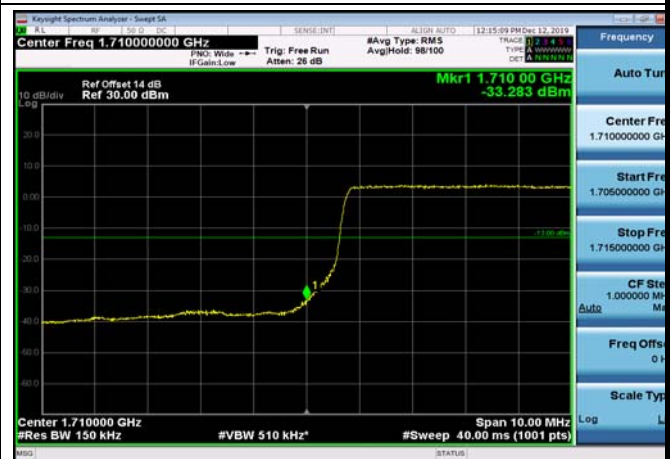

LowRange_FDD66_15MHz_1717.5_fullIRB
_Low_Q16