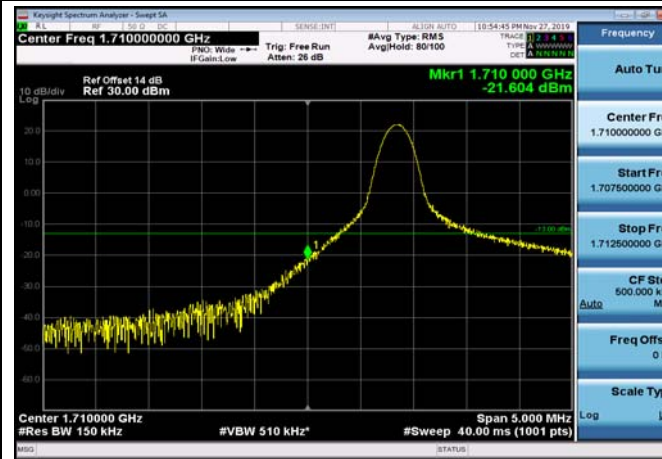

LowRange_FDD66_5MHz_1712.5_OneRB
_low_QPSK

LowRange_FDD66_5MHz_1712.5_OneRB
_low_Q16

LowRange_FDD66_15MHz_1717.5_OneRB
_low_QPSK

LowRange_FDD66_15MHz_1717.5_OneRB
_low_Q16

LowRange_FDD66_15MHz_1717.5_fullIRB
_Low_QPSK