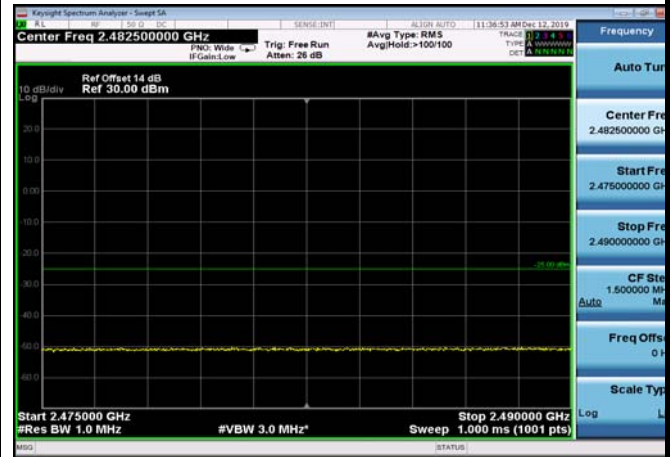

FDD07_15MHz_2562.5_QPSK_OneRB_low
_ExtraBands_Range_2490~2496

HighRange_FDD07_15MHz_2562.5_fullRB
_High_QPSK

HighRange_ FDD07_15MHz_2562.5_fullIRB
_High_Q16

FDD07_15MHz_2562.5_QPSK_fullIRB
_ExtraBands_Range_2475~2490