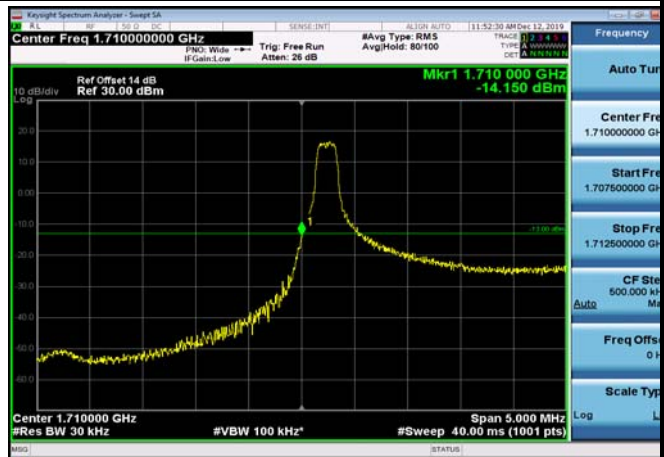

LowRange_FDD66_1.4MHz_1710.7_fullRB
_Low_Q16

LowRange_FDD66_3MHz_1711.5_OneRB
_low_QPSK

LowRange_FDD66_3MHz_1711.5_OneRB
_low_Q16

LowRange_FDD66_3MHz_1711.5_fullRB
_Low_QPSK

LowRange_FDD66_3MHz_1711.5_fullRB
_Low_Q16