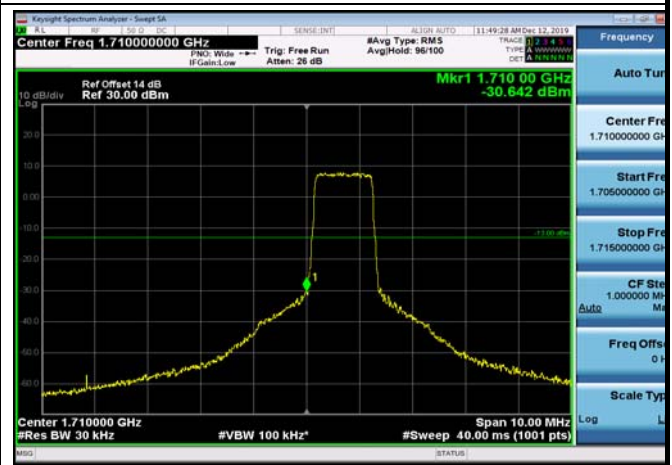

LowRange_FDD66_1.4MHz_1710.7_fullRB
_Low_Q16