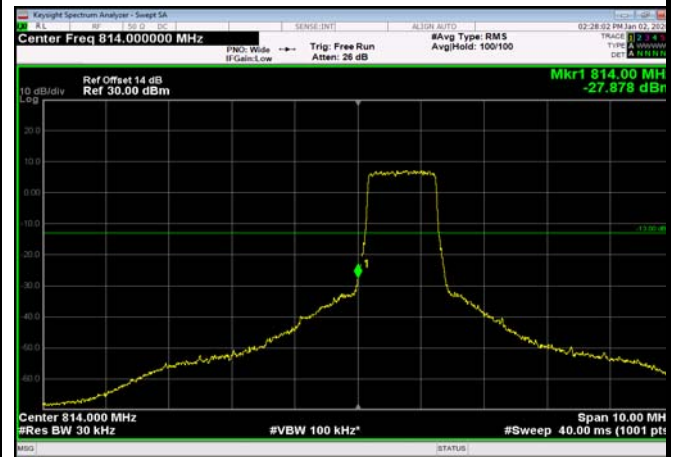

LowRange_FDD26_1.4MHz_814.7_fullIRB
_Low_Q16