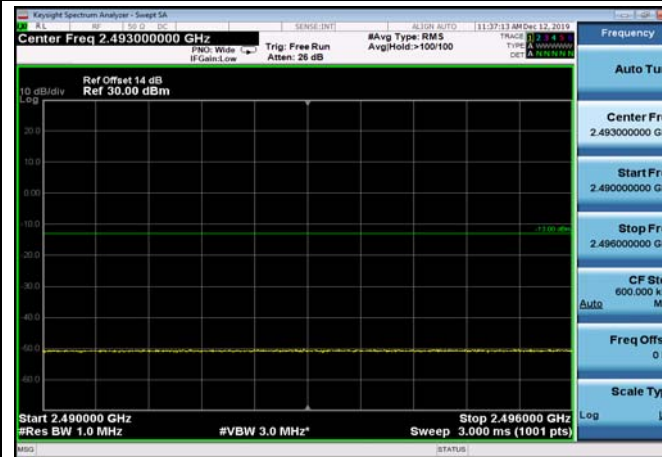

FDD07_15MHz_2562.5_QPSK_fullIRB
_ExtraBands_Range_2490~2496