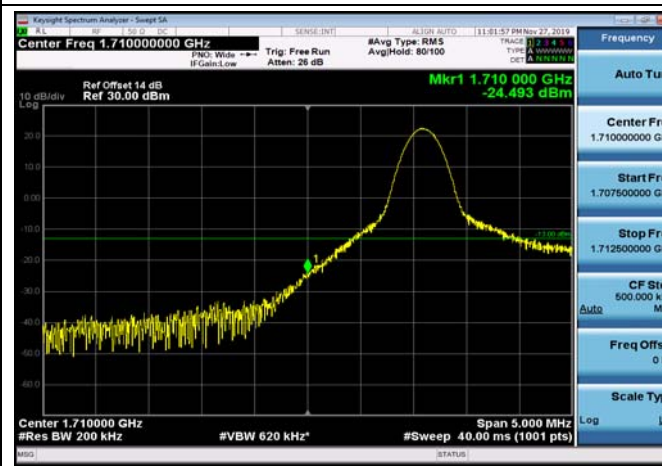

LowRange_FDD66_20MHz_1720_OneRB
_low_QPSK