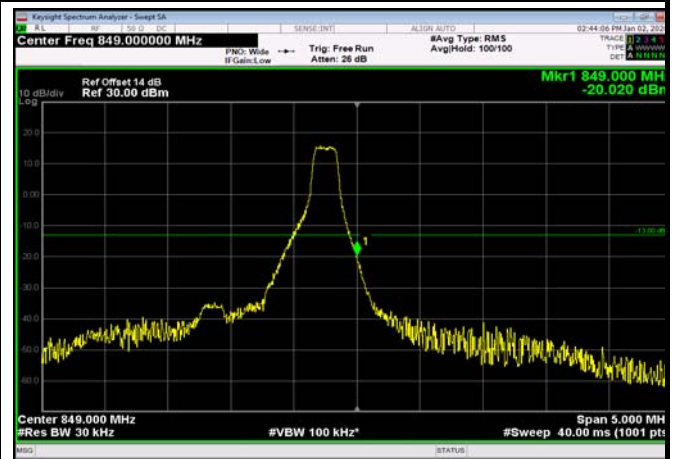

LowRange_FDD26_15MHz_822.5_fullRB
_Low_QPSK

LowRange_FDD26_15MHz_822.5_fullRB
_Low_Q16

HighRange_FDD26_1.4MHz_848.3_OneRB
_high_QPSK

HighRange_FDD26_1.4MHz_848.3_OneRB
_high_Q16

HighRange_FDD26_1.4MHz_848.3_fullRB
_High_QPSK