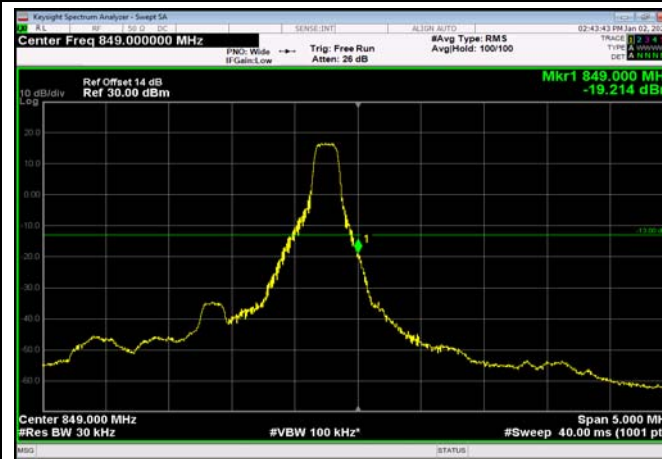

HighRange_FDD26_1.4MHz_848.3_OneRB
_high_QPSK