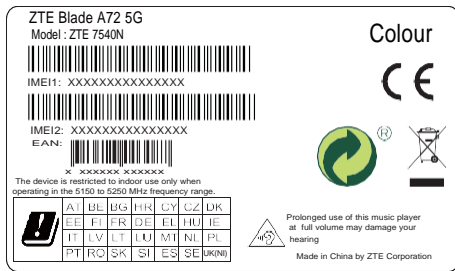

Device label : PET 078761002408

078761003730 彩盒标贴彩盒标贴

60mm

35mm

19mm

078761000527 彩盒标贴

60mm

35mm

masterboxlabel:

Pallet label:

Size : 110*150mm

Size : 110*150mm

Device label: PET 078761002408

ZTE Blade A72 5G
Model : ZTE 7540N

IMEI1: XXXXXXXXXXXXXXXX

IMEI2: XXXXXXXXXXXXXXXX
FCC ID : SRQ-ZTE7540N
Made in China by ZTE Corporation