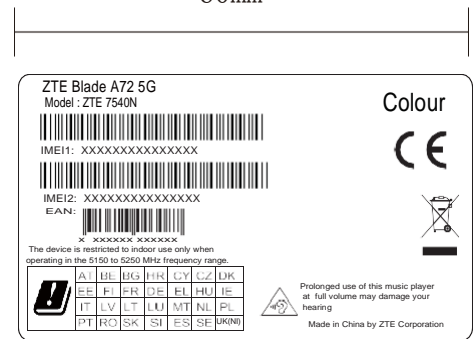

Device label : PET 078761002408

078761003730 彩盒标贴彩盒标贴

60mm

35mm

19mm

078761000527 彩盒标贴

60mm

35mm

masterboxlabel:

Pallet label:

Size : 110*150mm

Size : 110*150mm

Device label: PET 078761002408

ZTE Blade A72 5G
Model : ZTE 7540N

IMEI1: XXXXXXXXXXXXXXXX

IMEI2: XXXXXXXXXXXXXXXX
FCC ID : SRQ-ZTE7540N
Made in China by ZTE Corporation