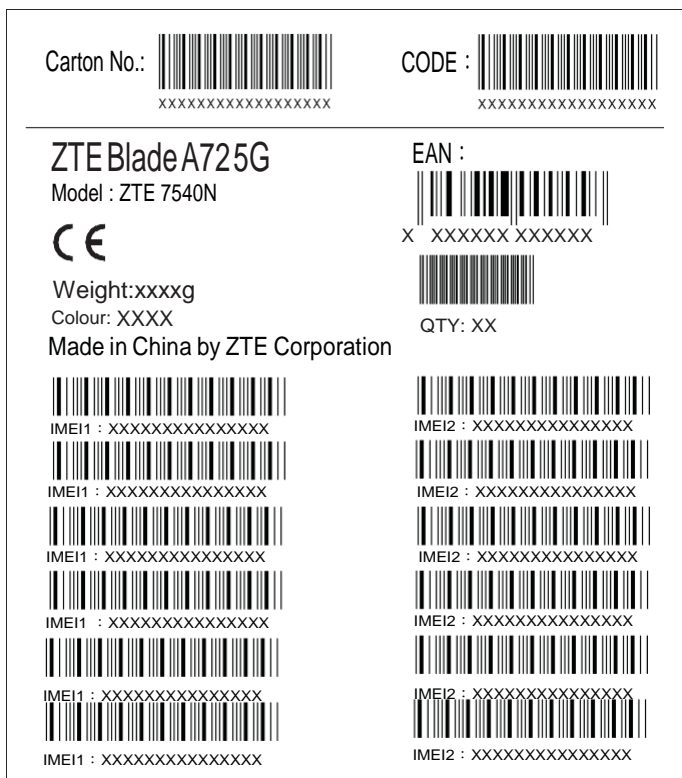

Device label : PET 078761002408

078761003730 彩盒标贴彩盒标贴

60mm

35mm

19mm

078761000527 彩盒标贴

60mm

35mm

masterboxlabel:

Pallet label:

Size : 110*150mm

Size : 110*150mm

Device label: PET 078761002408

ZTE Blade A72 5G
Model : ZTE 7540N

IMEI1: XXXXXXXXXXXXXXXX

IMEI2: XXXXXXXXXXXXXXXX
FCC ID : SRQ-ZTE7540N
Made in China by ZTE Corporation