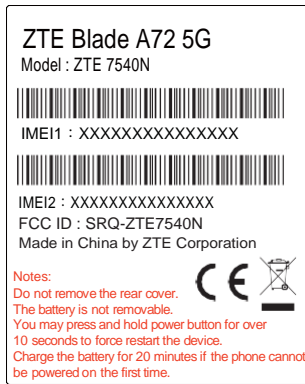

Device label : PET 078761002408

078761003730 彩盒标贴彩盒标贴

60mm

35mm

19mm

078761000527 彩盒标贴

60mm

35mm

masterboxlabel:

Pallet label:

Size : 110*150mm

Size : 110*150mm

Device label: PET 078761002408

ZTE Blade A72 5G
Model : ZTE 7540N

IMEI1: XXXXXXXXXXXXXXXX

IMEI2: XXXXXXXXXXXXXXXX
FCC ID : SRQ-ZTE7540N
Made in China by ZTE Corporation