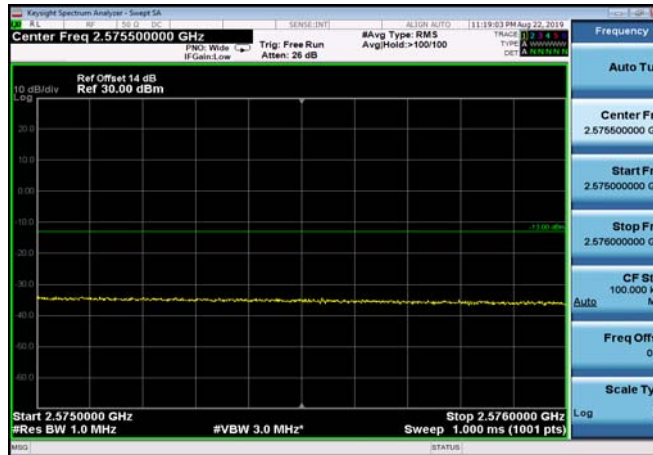

FDD07_5MHz_2567.5_QPSK_fullIRB_ExtraBands_Range_2575~2576