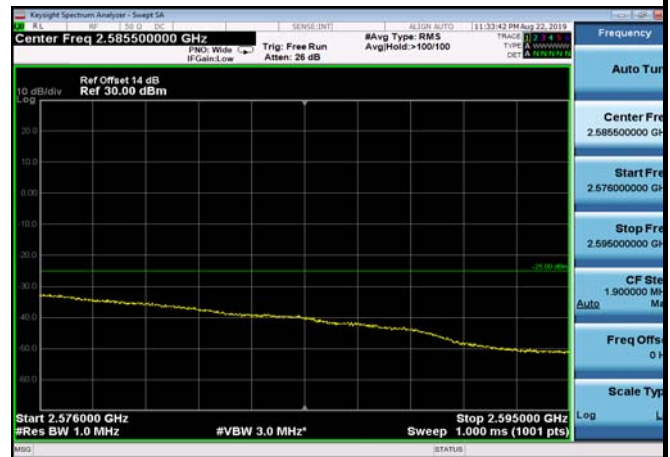

FDD07_15MHz_2562.5_QPSK_fullRB_ExtraBands_Range_2576~2595