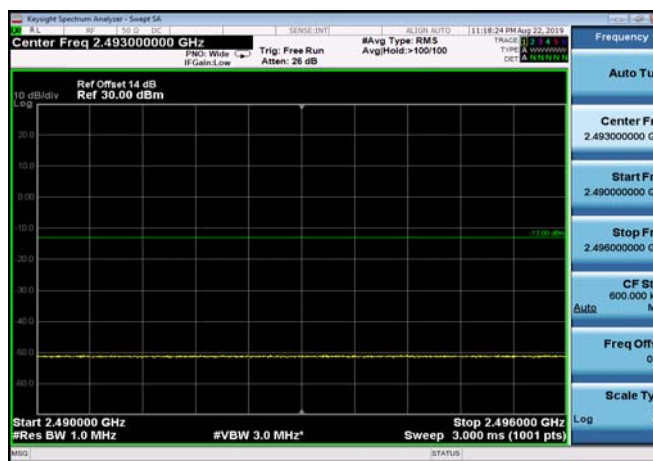

HighRange_FDD07_5MHz_2567.5_fullIRB
_High_QPSK

HighRange_FDD07_5MHz_2567.5_fullIRB
_High_Q16

FDD07_5MHz_2567.5_QPSK_fullIRB_ExtraBa
nds_Range_2475~2490

FDD07_5MHz_2567.5_QPSK_fullIRB_ExtraBa
nds_Range_2490~2496