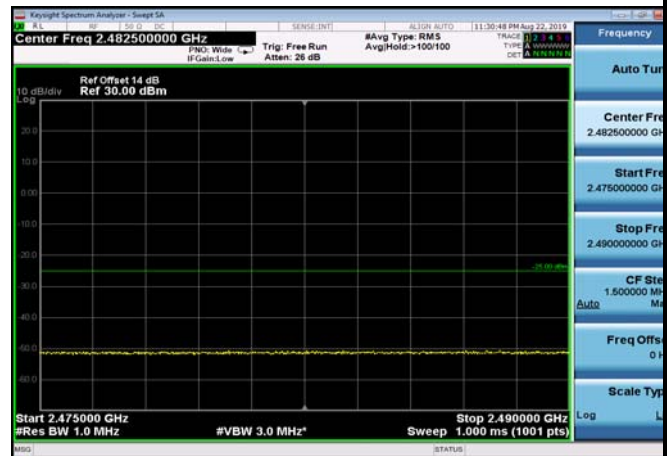

FDD07_15MHz_2562.5_QPSK_OneRB_low
_ExtraBands_Range_2475~2490