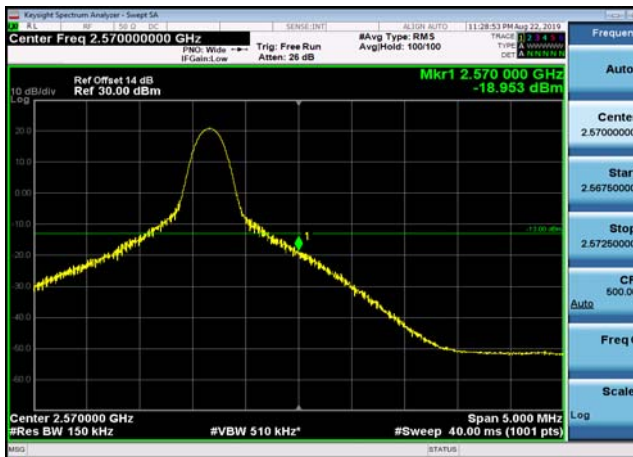

HighRange_FDD07_15MHz_2562.5_OneRB
_high_QPSK