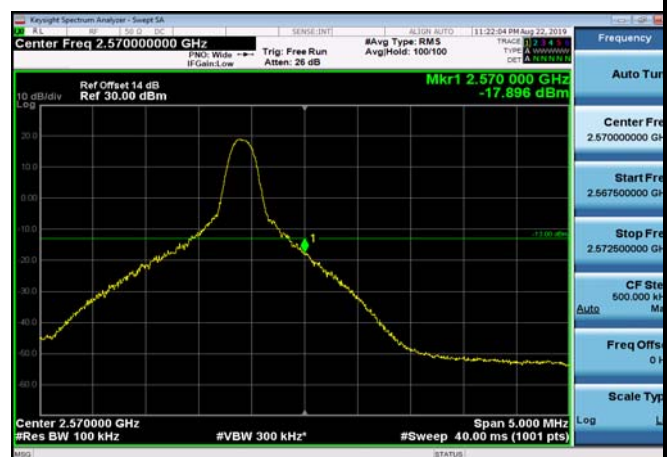

HighRange_FDD07_10MHz_2565_OneRB_high_Q16