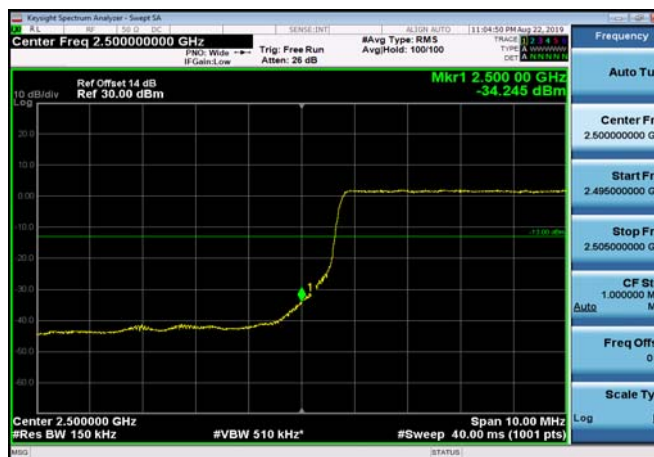

LowRange_FDD07_15MHz_2507.5_fullRB_Low_QPSK