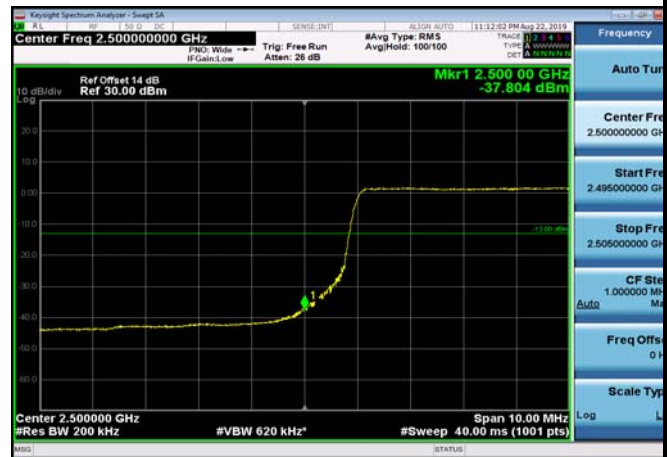

LowRange_FDD07_20MHz_2510_fullRB
_Low_QPSK