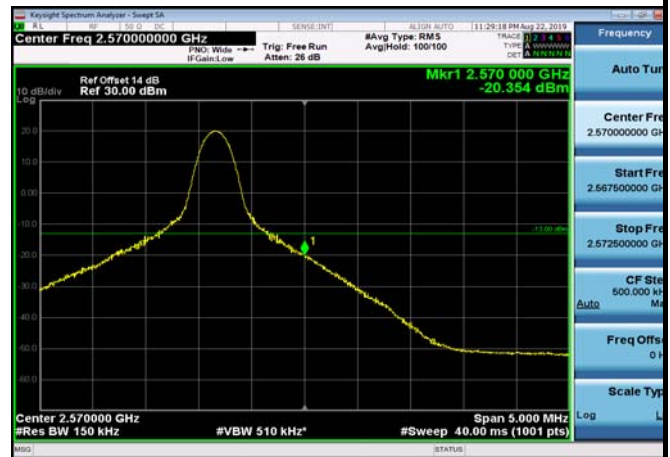

HighRange_FDD07_15MHz_2562.5_OneRB
_high_Q16