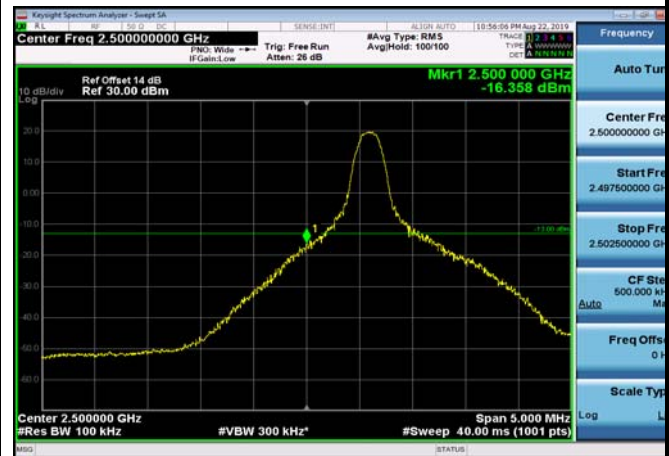

LowRange_FDD07_10MHz_2505_OneRB
_low_QPSK