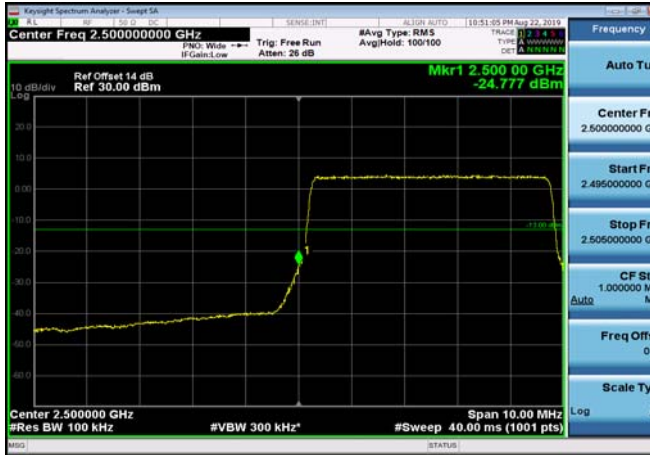

LowRange_ FDD07_5MHz_2502.5_fullIRB
_Low_Q16