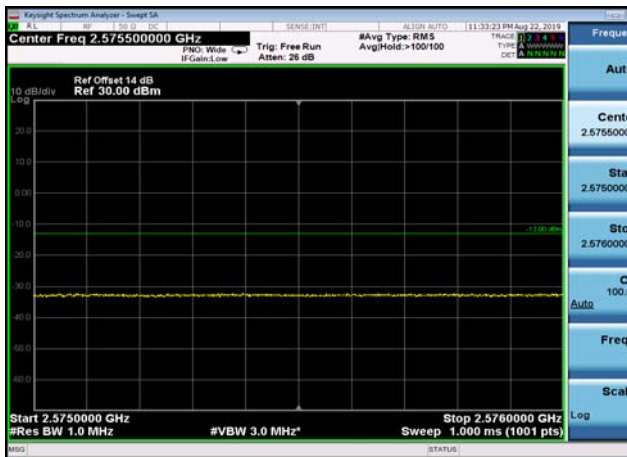

FDD07_15MHz_2562.5_QPSK_fullRB_ExtraBands_Range_2575~2576