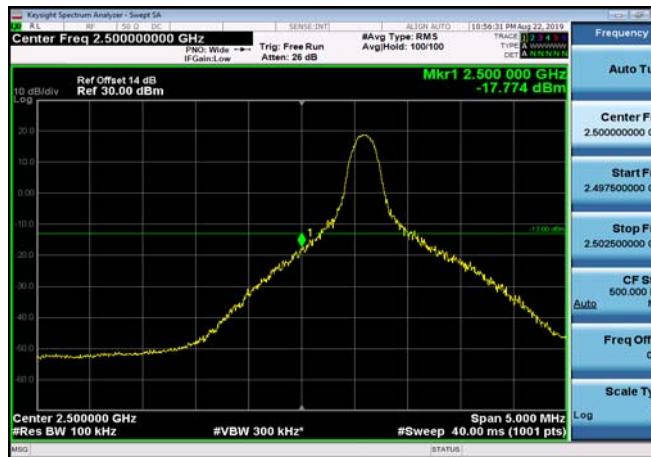

LowRange_FDD07_10MHz_2505_OneRB
_low_Q16