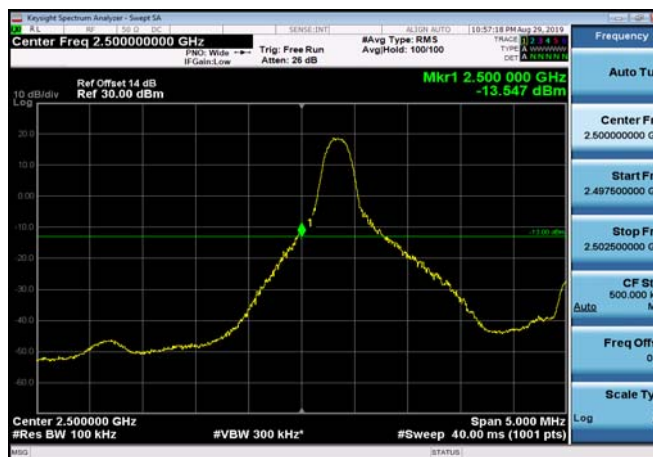

LowRange_FDD07_5MHz_2502.5_OneRB
_low_Q16