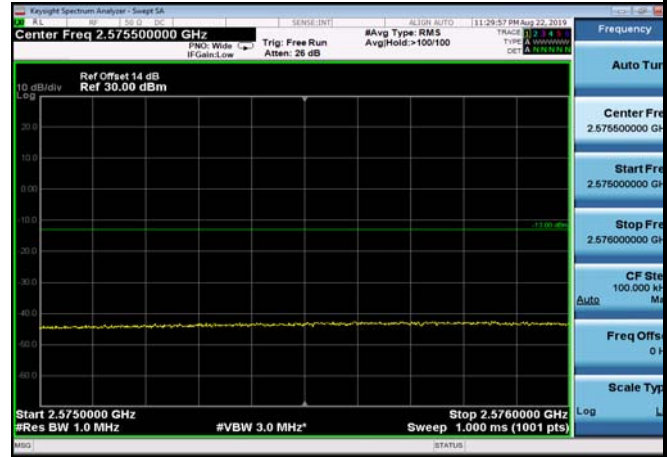

FDD07_15MHz_2562.5_Q16_OneRB_high
_ExtraBands_Range_2575~2576