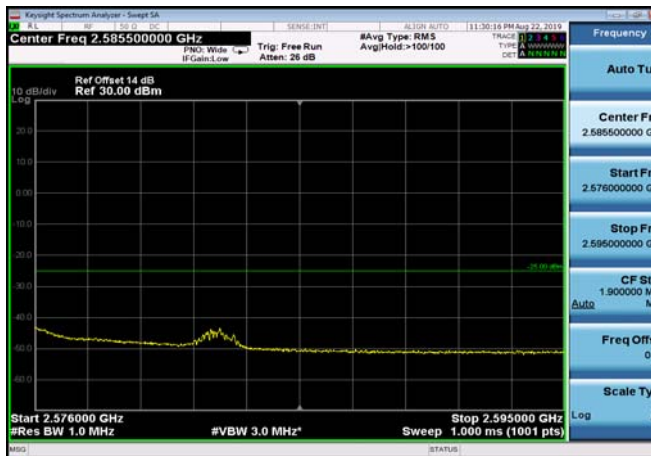

FDD07_15MHz_2562.5_Q16_OneRB_high
_ExtraBands_Range_2576~2595