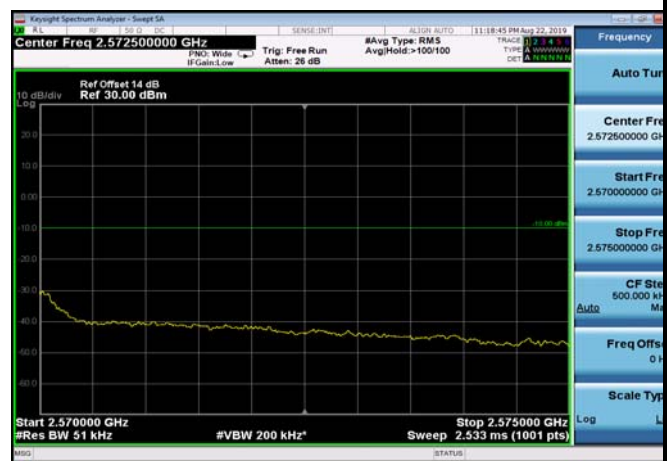

FDD07_5MHz_2567.5_QPSK_fullIRB_ExtraBa
nds_Range_2570~2575