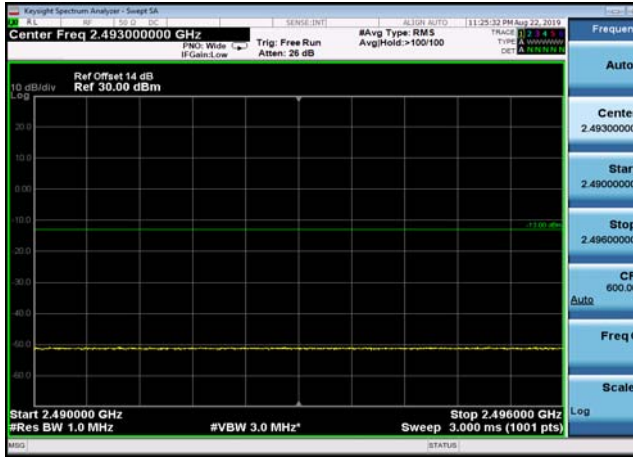

FDD07_10MHz_2565_QPSK_fullIRB_ExtraBan
ds_Range_2490~2496