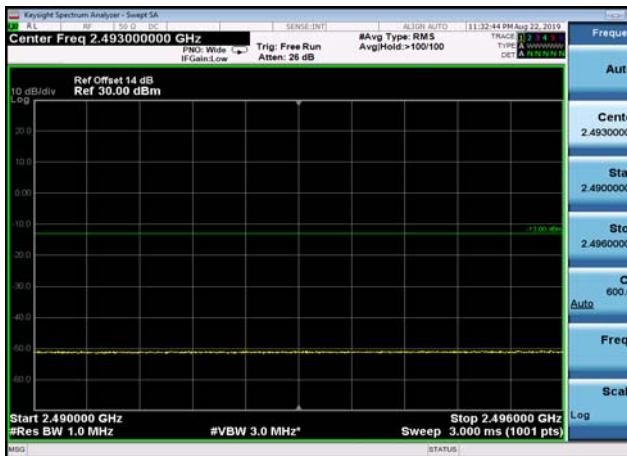

HighRange_FDD07_15MHz_2562.5_fullRB
_High_QPSK

HighRange_ FDD07_15MHz_2562.5_fullRB_High_Q16

FDD07_15MHz_2562.5_QPSK_fullRB_ExtraBands_Range_2475~2490

FDD07_15MHz_2562.5_QPSK_fullRB_ExtraBands_Range_2490~2496