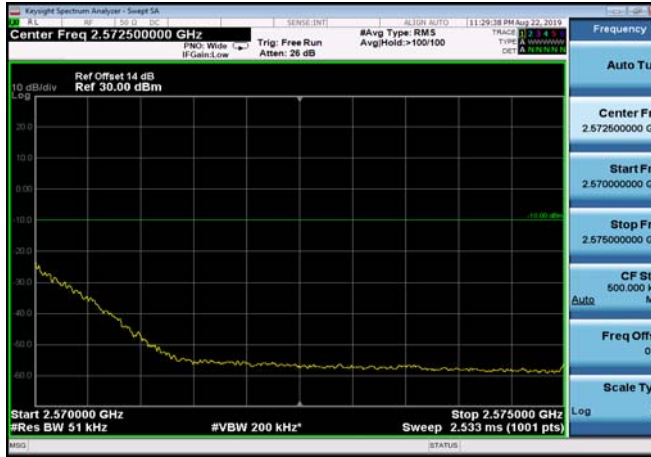

FDD07_10MHz_2565_QPSK_fullIRB_ExtraBan
ds_Range_2576~2595

HighRange_FDD07_15MHz_2562.5_OneRB
_high_QPSK

HighRange_FDD07_15MHz_2562.5_OneRB
_high_Q16

FDD07_15MHz_2562.5_Q16_OneRB_high
_ExtraBands_Range_2570~2575