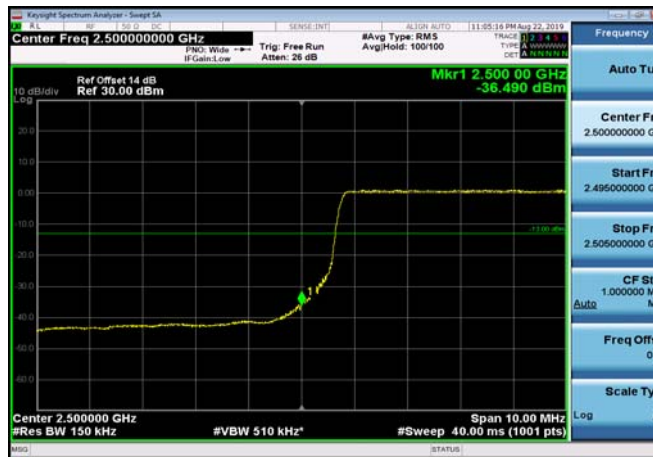

LowRange_FDD07_15MHz_2507.5_fullRB_Low_Q16