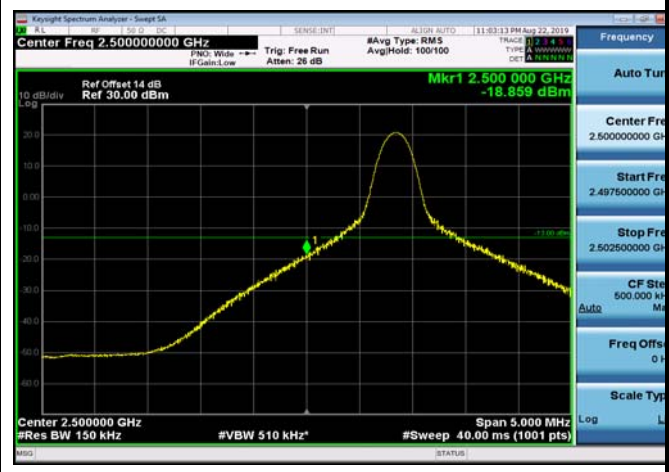

LowRange_FDD07_15MHz_2507.5_OneRB
_low_QPSK