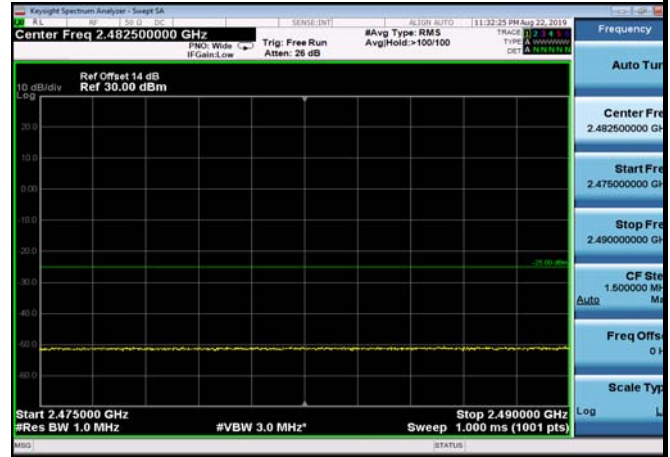

HighRange_FDD07_15MHz_2562.5_fullRB
_High_QPSK

HighRange_ FDD07_15MHz_2562.5_fullRB_High_Q16

FDD07_15MHz_2562.5_QPSK_fullRB_ExtraBands_Range_2475~2490

FDD07_15MHz_2562.5_QPSK_fullRB_ExtraBands_Range_2490~2496