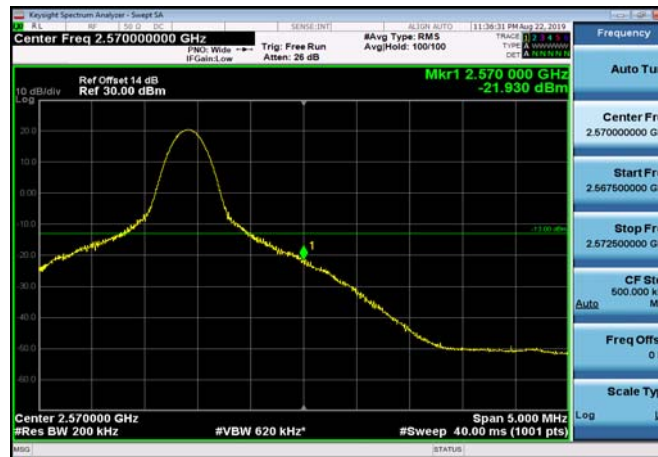

HighRange_FDD07_20MHz_2560_OneRB_high_Q16