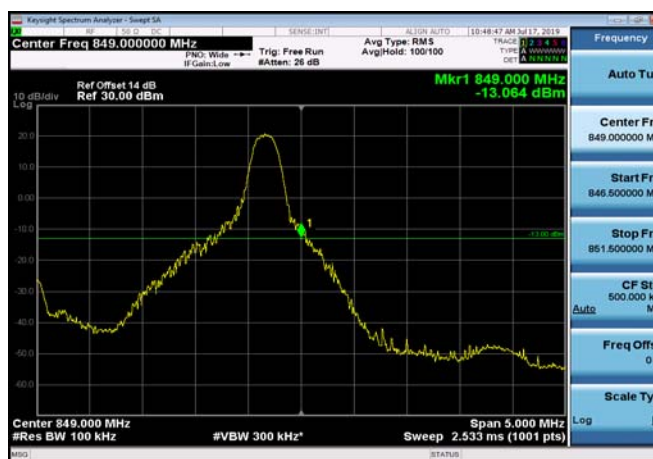

HighRange_FDD05_3MHz_847.5_fullRB
_High_QPSK

HighRange_FDD05_3MHz_847.5_fullRB
_High_Q16

HighRange_FDD05_5MHz_846.5_OneRB
_high_QPSK

HighRange_FDD05_5MHz_846.5_OneRB
_high_Q16

HighRange_FDD05_5MHz_846.5_fullRB
_High_QPSK