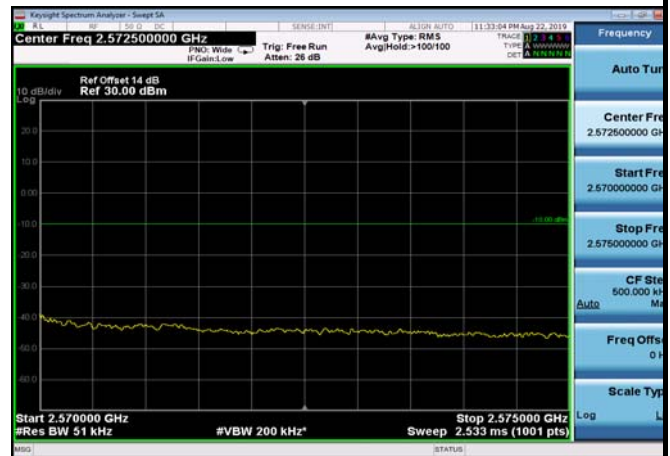

FDD07_15MHz_2562.5_QPSK_fullRB_ExtraBands_Range_2570~2575