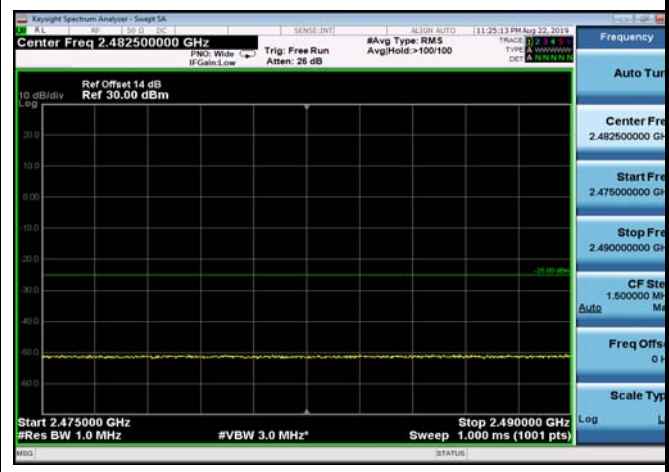

FDD07_10MHz_2565_QPSK_fullIRB_ExtraBan
ds_Range_2475~2490