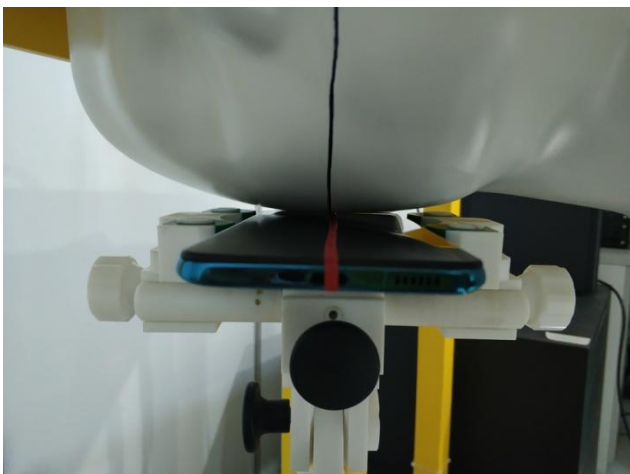

Appendix D: SAR Test Setup

Photo 1: Measurement System SATIMO

Photo 2: Left Cheek

Photo 3: Left Tilt 15°

Photo 4: Right Cheek

Photo 5: Right Tilt 15°

Photo 6: Face upward 10mm

Photo 7: Back Upward 10mm

Photo 8: Edge A 10mm

Photo 9: Edge B 10mm

Photo 10: Edge C 10mm

Photo 11: Edge D 10mm

Photo 12: Liquid deep(15cm)