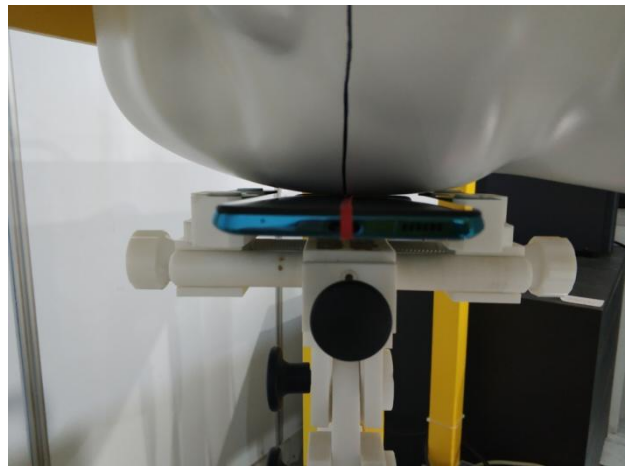

Appendix D: SAR Test Setup

Photo 1: Measurement System SATIMO

Photo 2: Left Cheek

Photo 3: Left Tilt 15°

Photo 4: Right Cheek

Photo 5: Right Tilt 15°

Photo 6: Face upward 10mm

Photo 7: Back Upward 10mm

Photo 8: Edge A 10mm

Photo 9: Edge B 10mm

Photo 10: Edge C 10mm

Photo 11: Edge D 10mm

Photo 12: Liquid deep(15cm)