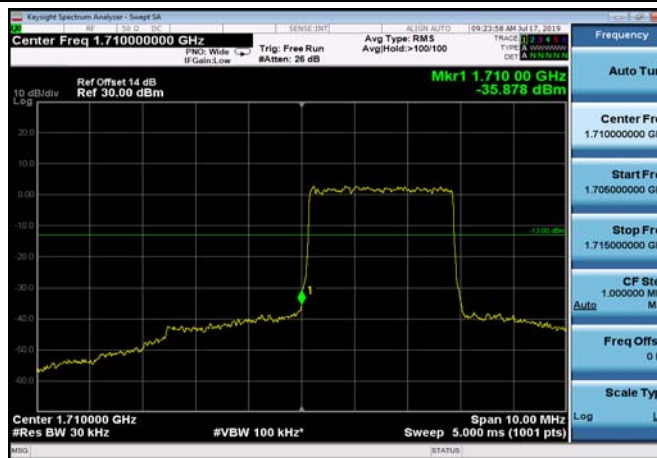

LowRange_FDD66_3MHz_1711.5_OneRB
_low_Q16

LowRange_FDD66_3MHz_1711.5_fullRB
_Low_QPSK

LowRange_FDD66_3MHz_1711.5_fullRB
_Low_Q16

LowRange_FDD66_5MHz_1712.5_OneRB
_low_QPSK

LowRange_FDD66_5MHz_1712.5_OneRB
_low_Q16