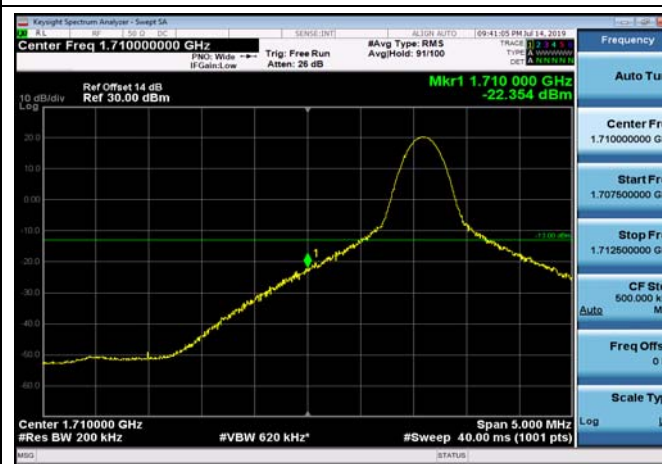

LowRange_FDD66_20MHz_1720_fullRB
_Low_QPSK

LowRange_FDD66_20MHz_1720_OneRB
_low_QPSK