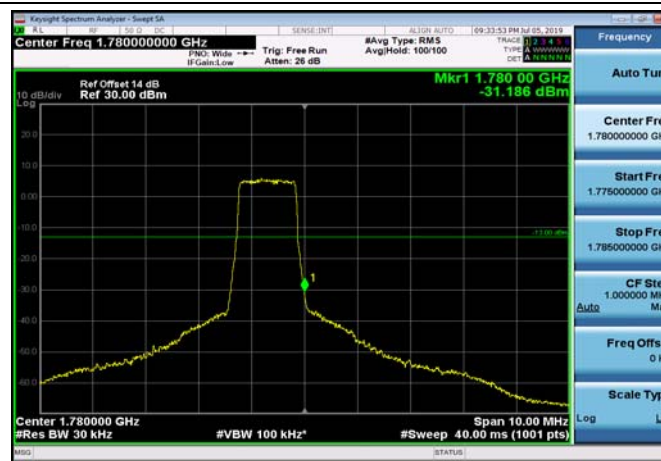

HighRange_FDD66_3MHz_1778.5_OneRB
_high_QPSK

HighRange_FDD66_1.4MHz_1779.3
_fullRB_High_QPSK