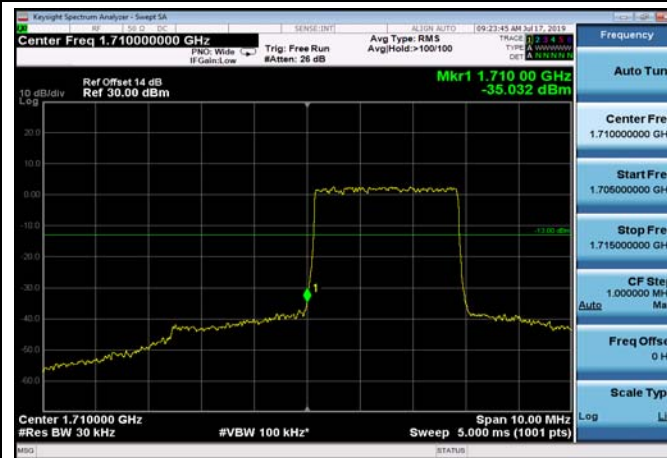

LowRange_FDD66_5MHz_1712.5_OneRB
_low_QPSK

LowRange_FDD66_3MHz_1711.5_fullRB
_Low_QPSK