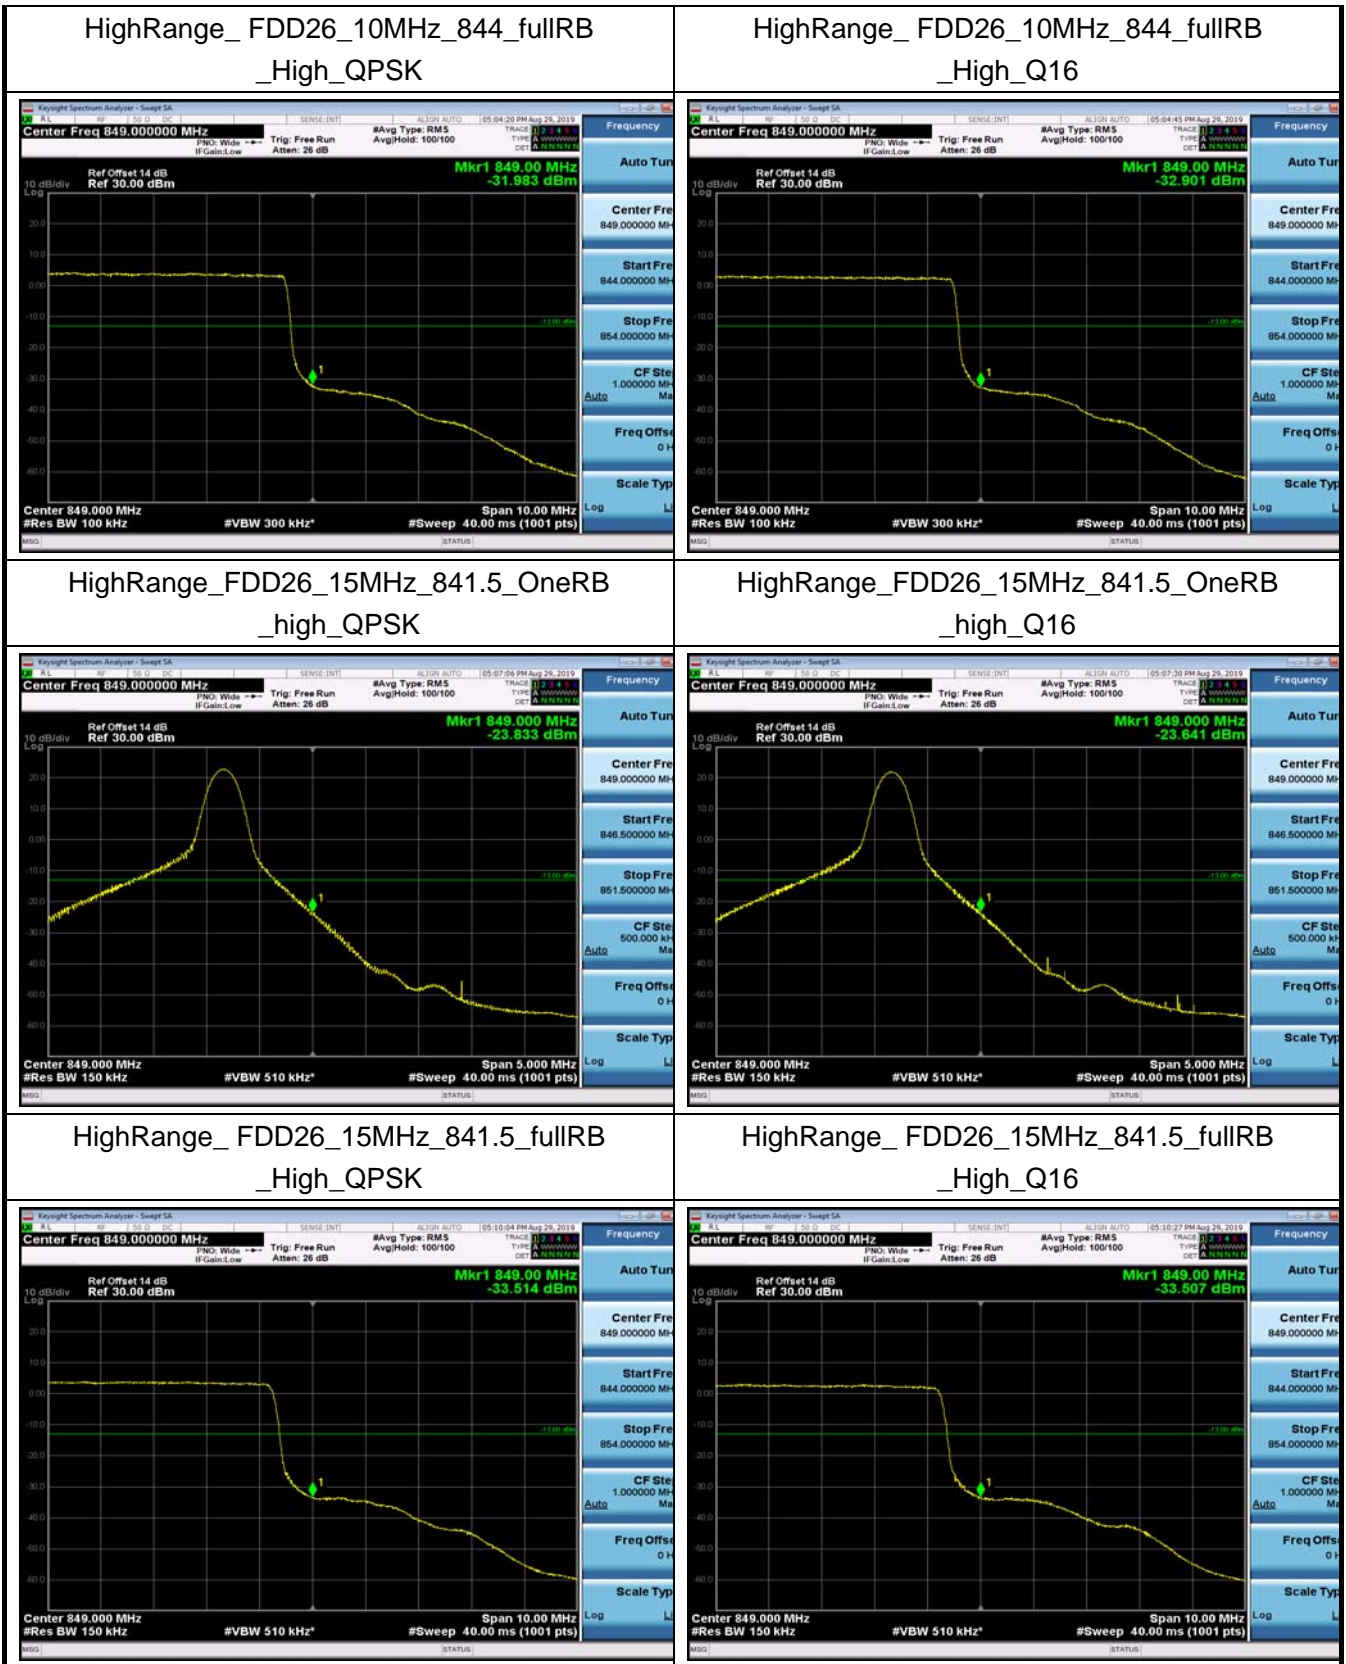

HighRange_FDD26_5MHz_846.5_OneRB
_high_Q16

HighRange_FDD26_5MHz_846.5_fullIRB
_High_QPSK

HighRange_FDD26_5MHz_846.5_fullIRB
_High_Q16

HighRange_FDD26_10MHz_844_OneRB
_high_QPSK

HighRange_FDD26_10MHz_844_OneRB
_high_Q16