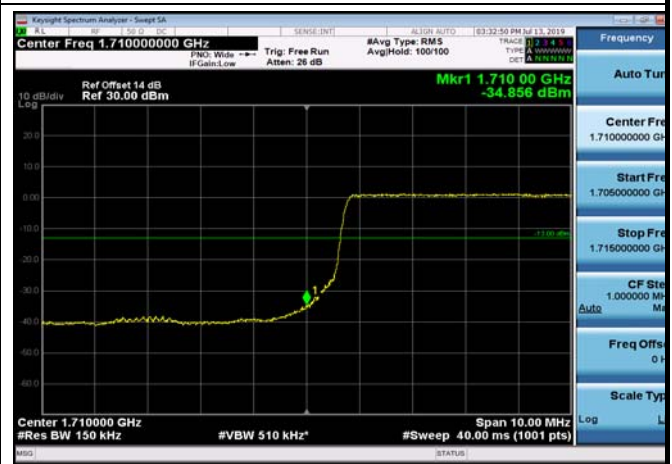

LowRange_FDD66_10MHz_1715_fullIRB
_Low_Q16

LowRange_FDD66_15MHz_1717.5_OneRB
_low_QPSK

LowRange_FDD66_15MHz_1717.5_OneRB
_low_Q16

LowRange_FDD66_15MHz_1717.5_fullRB
_Low_QPSK

LowRange_FDD66_15MHz_1717.5_fullRB
_Low_Q16