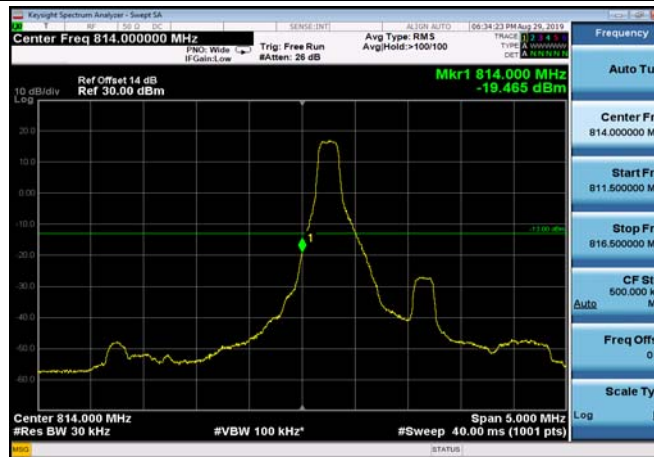

LowRange_FDD26_1.4MHz_814.7_fullIRB
_Low_QPSK

LowRange_FDD26_1.4MHz_814.7_OneRB
_low_QPSK