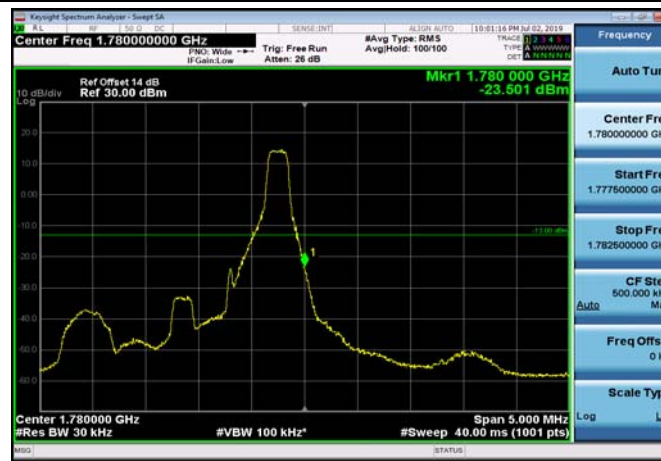

LowRange_FDD66_20MHz_1720_OneRB
_low_QPSK

LowRange_FDD66_20MHz_1720_OneRB
_low_Q16

LowRange_FDD66_20MHz_1720_fullRB
_Low_QPSK

LowRange_FDD66_20MHz_1720_fullRB
_Low_Q16

HighRange_FDD66_1.4MHz_1779.3_OneRB
_high_QPSK