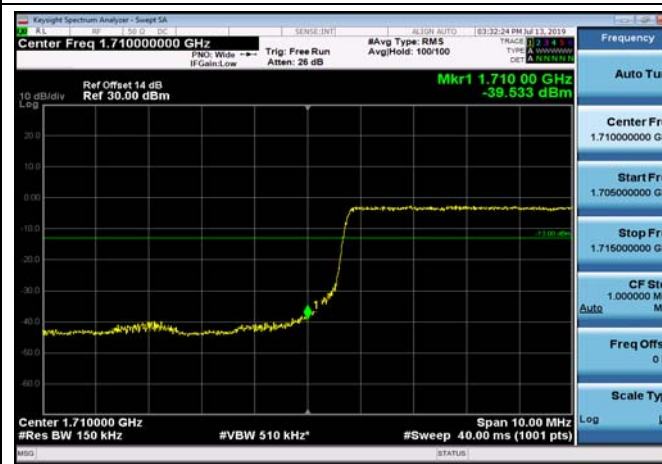

LowRange_FDD66_10MHz_1715_fullIRB
_Low_Q16

LowRange_FDD66_15MHz_1717.5_OneRB
_low_QPSK

LowRange_FDD66_15MHz_1717.5_OneRB
_low_Q16

LowRange_FDD66_15MHz_1717.5_fullRB
_Low_QPSK

LowRange_FDD66_15MHz_1717.5_fullRB
_Low_Q16