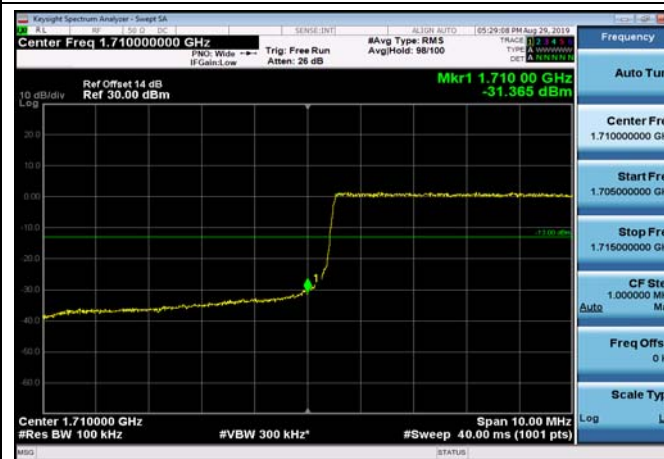

LowRange_FDD66_5MHz_1712.5_fullRB
_Low_QPSK

LowRange_FDD66_5MHz_1712.5_fullRB
_Low_Q16

LowRange_FDD66_10MHz_1715_OneRB
_low_QPSK

LowRange_FDD66_10MHz_1715_OneRB
_low_Q16

LowRange_FDD66_10MHz_1715_fullIRB
_Low_QPSK