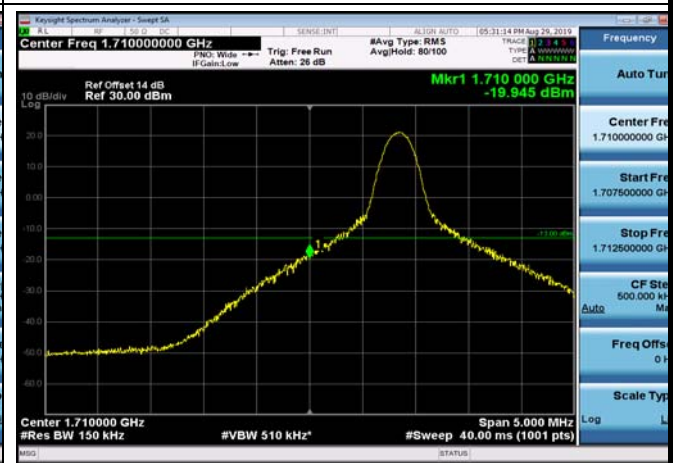

LowRange_FDD66_15MHz_1717.5_fullRB
_Low_Q16

LowRange_FDD66_15MHz_1717.5_OneRB
_low_Q16