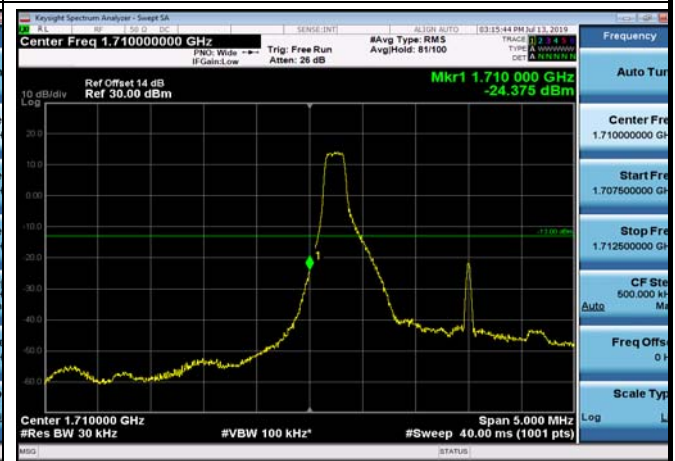

LowRange_FDD66_3MHz_1711.5_fullRB
_Low_Q16

LowRange_FDD66_3MHz_1711.5_OneRB
_low_Q16