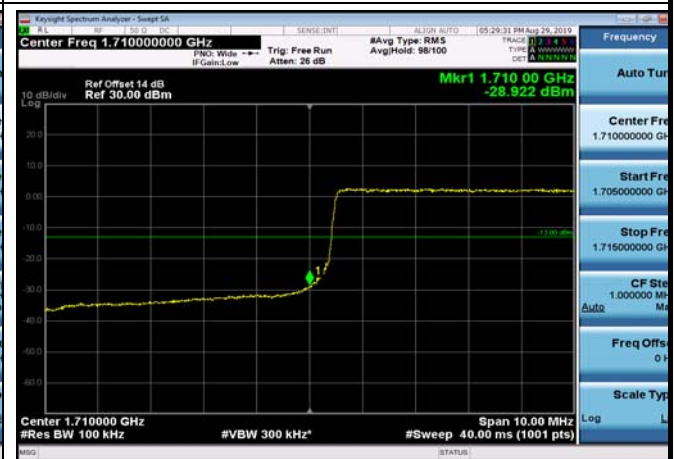

LowRange_FDD66_15MHz_1717.5_OneRB
_low_Q16

LowRange_FDD66_10MHz_1715_fullIRB
_Low_Q16