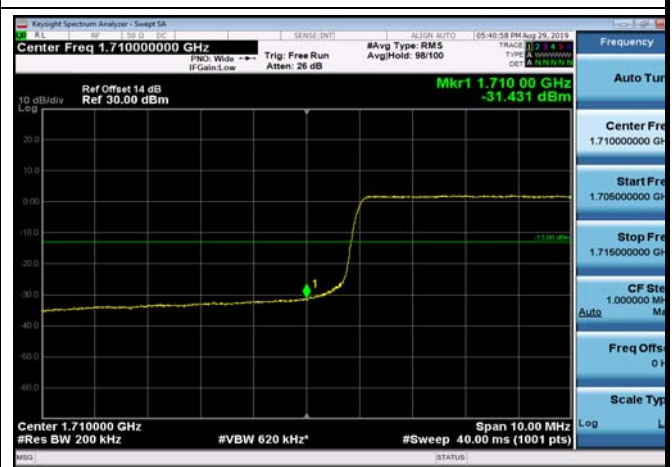

LowRange_FDD66_20MHz_1720_OneRB
_low_QPSK

LowRange_FDD66_20MHz_1720_OneRB
_low_Q16

LowRange_FDD66_20MHz_1720_fullRB
_Low_QPSK

LowRange_FDD66_20MHz_1720_fullRB
_Low_Q16

HighRange_FDD66_1.4MHz_1779.3_OneRB
_high_QPSK