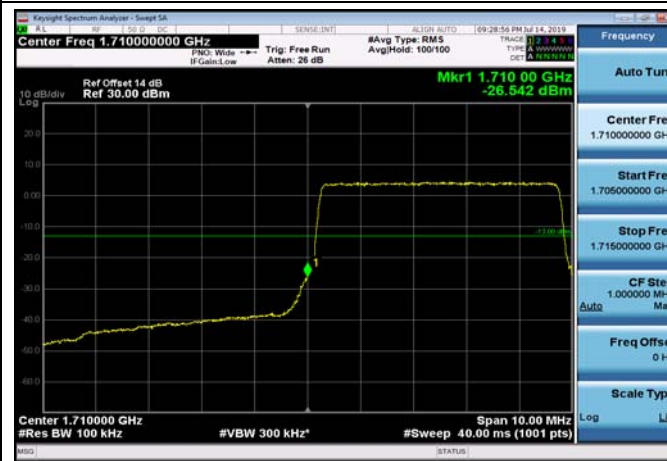

LowRange_FDD66_5MHz_1712.5_fullRB
_Low_QPSK