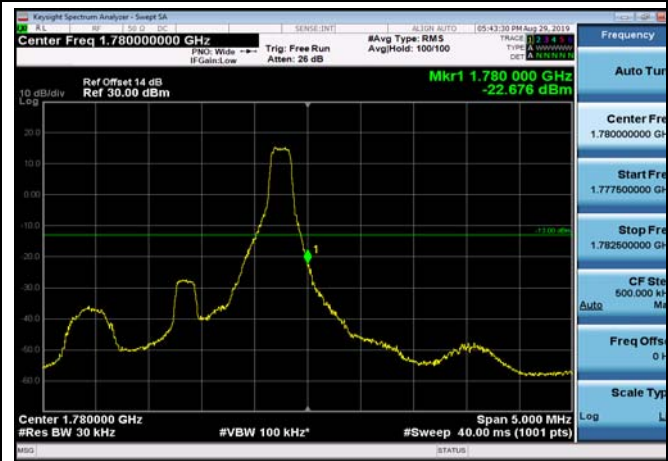

HighRange_FDD66_1.4MHz_1779.3
_fullRB_High_Q16

HighRange_FDD66_1.4MHz_1779.3_OneRB
_high_Q16