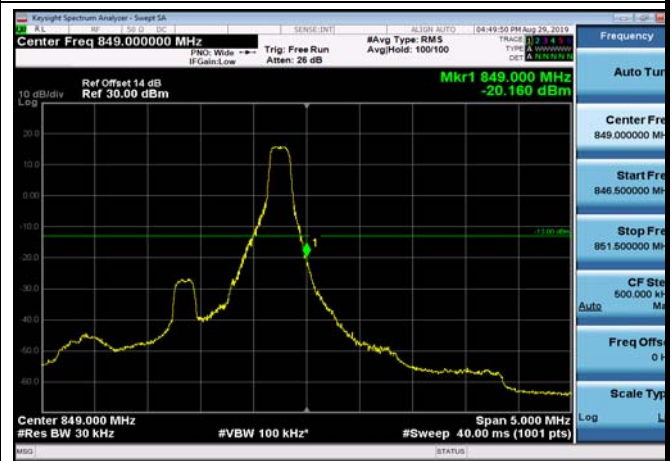

HighRange_FDD26_1.4MHz_848.3_fullRB_High_Q16

HighRange_FDD26_1.4MHz_848.3_OneRB
_high_Q16