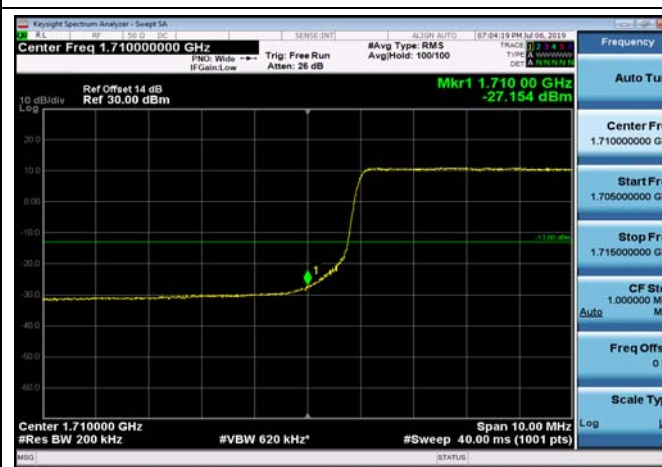

LowRange_FDD66_20MHz_1720_fullRB
_Low_QPSK