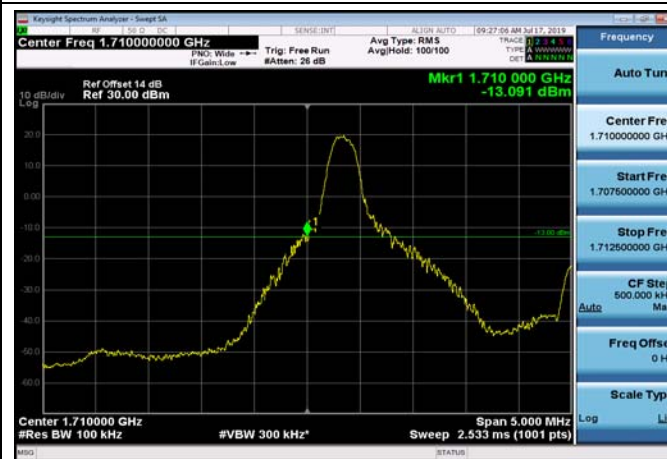

LowRange_FDD66_3MHz_1711.5_OneRB
_low_Q16

LowRange_FDD66_3MHz_1711.5_fullRB
_Low_QPSK

LowRange_FDD66_3MHz_1711.5_fullRB
_Low_Q16

LowRange_FDD66_5MHz_1712.5_OneRB
_low_QPSK

LowRange_FDD66_5MHz_1712.5_OneRB
_low_Q16