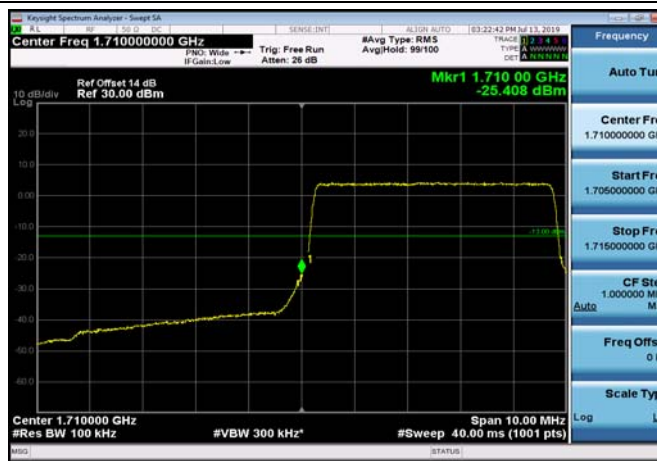

LowRange_FDD66_10MHz_1715_OneRB
_low_Q16

LowRange_FDD66_5MHz_1712.5_fullRB
_Low_Q16