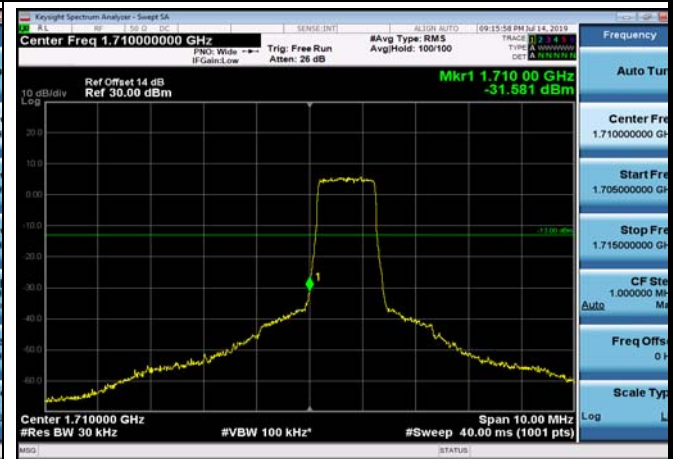

LowRange_FDD66_1.4MHz_1710.7_OneRB
_low_QPSK

LowRange_FDD66_1.4MHz_1710.7_OneRB
_low_Q16

LowRange_FDD66_1.4MHz_1710.7_fullRB
_Low_QPSK

LowRange_FDD66_1.4MHz_1710.7_fullRB
_Low_Q16

LowRange_FDD66_3MHz_1711.5_OneRB
_low_QPSK