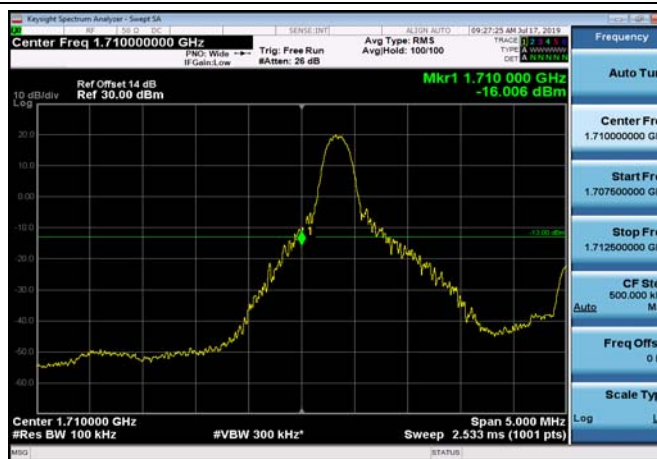

LowRange_FDD66_3MHz_1711.5_OneRB
_low_Q16

LowRange_FDD66_3MHz_1711.5_fullRB
_Low_QPSK

LowRange_FDD66_3MHz_1711.5_fullRB
_Low_Q16

LowRange_FDD66_5MHz_1712.5_OneRB
_low_QPSK

LowRange_FDD66_5MHz_1712.5_OneRB
_low_Q16