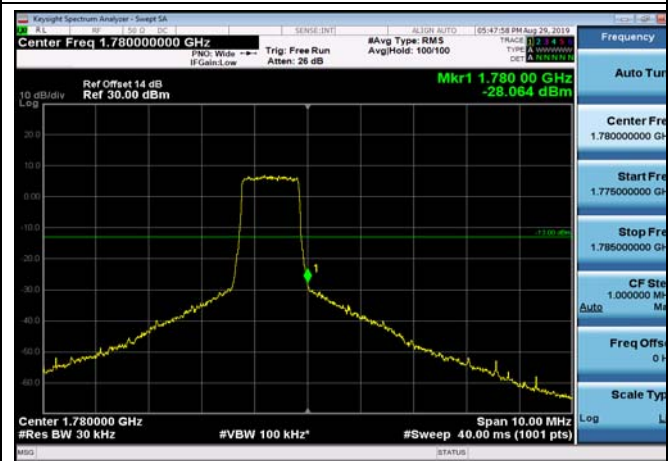

HighRange_FDD66_3MHz_1778.5_OneRB
_high_Q16

HighRange_FDD66_1.4MHz_1779.3
_fullRB_High_Q16