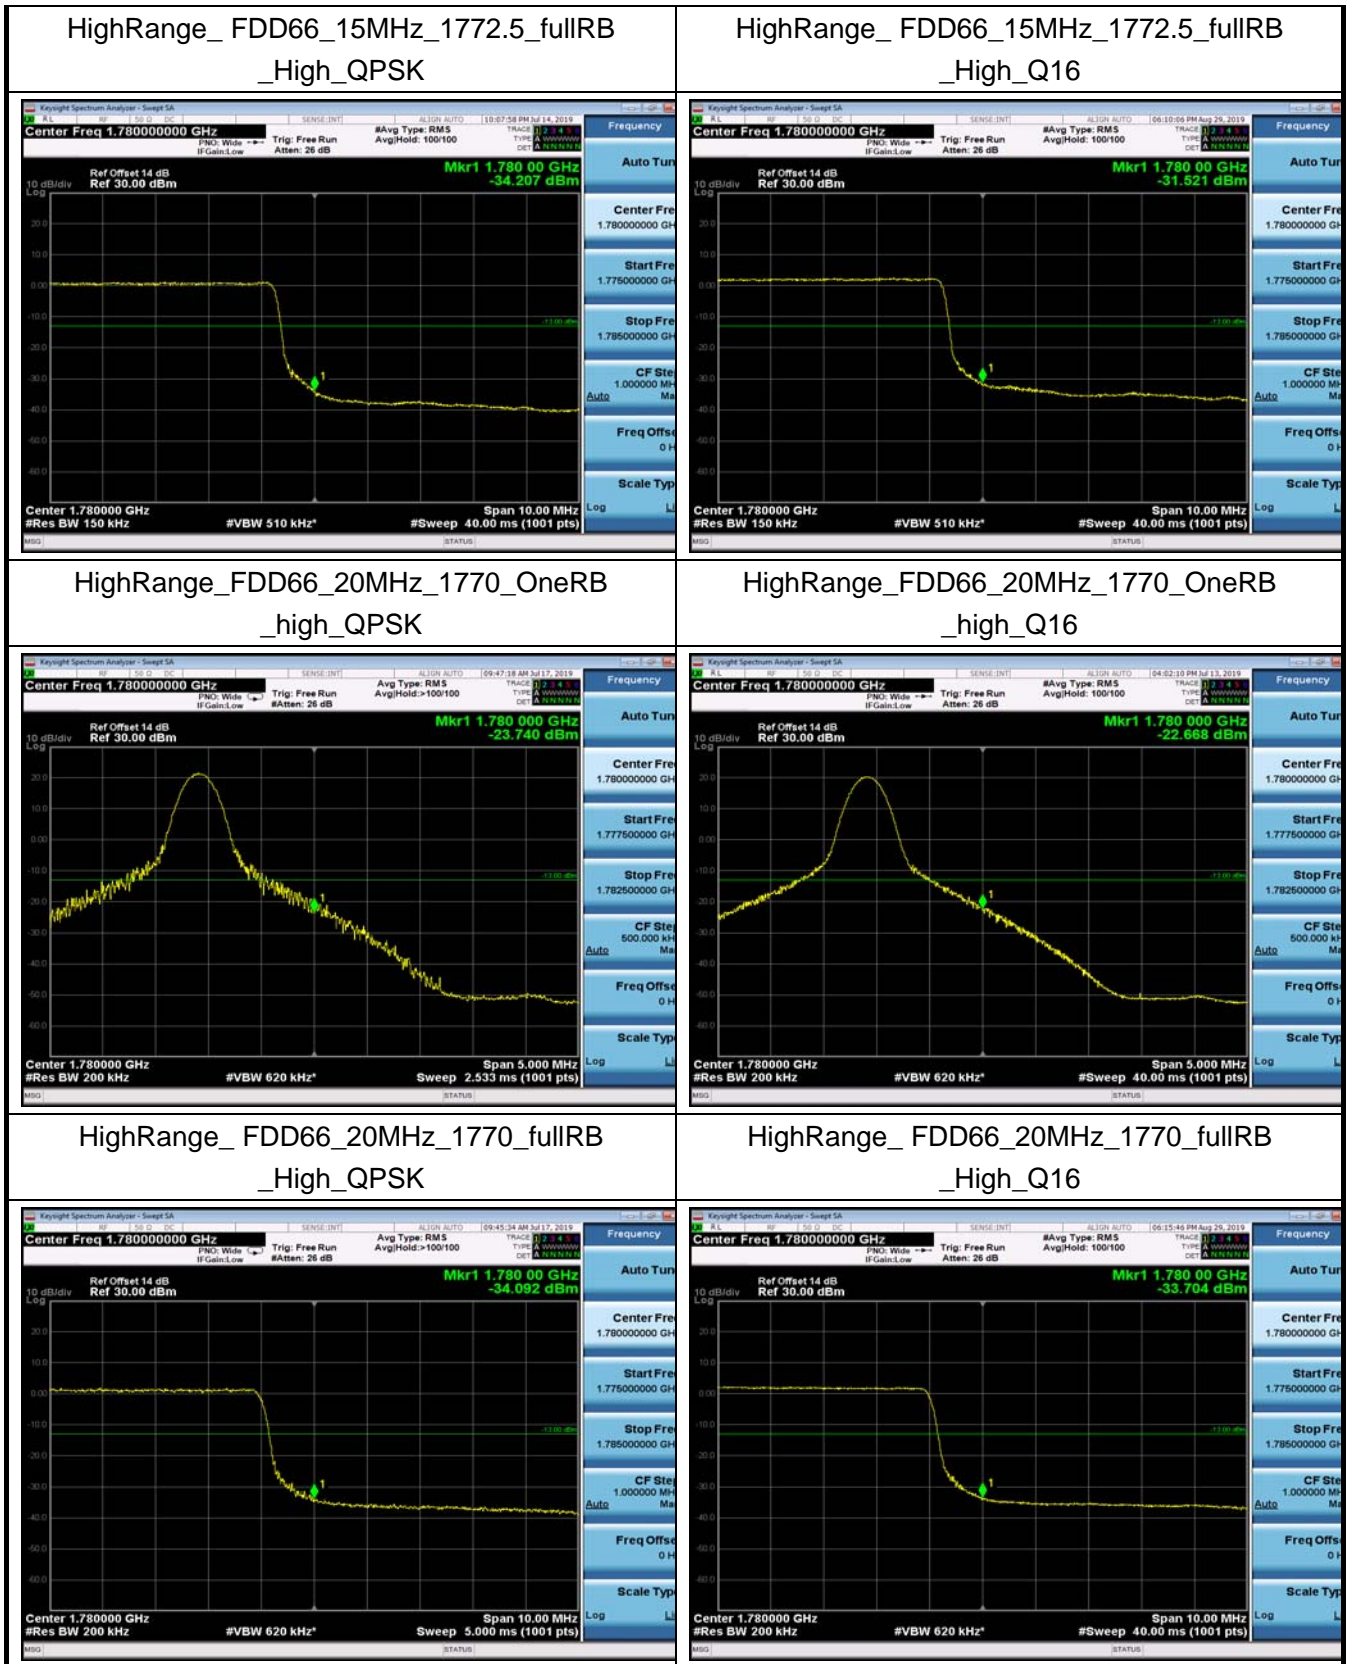

** END OF REPORT **