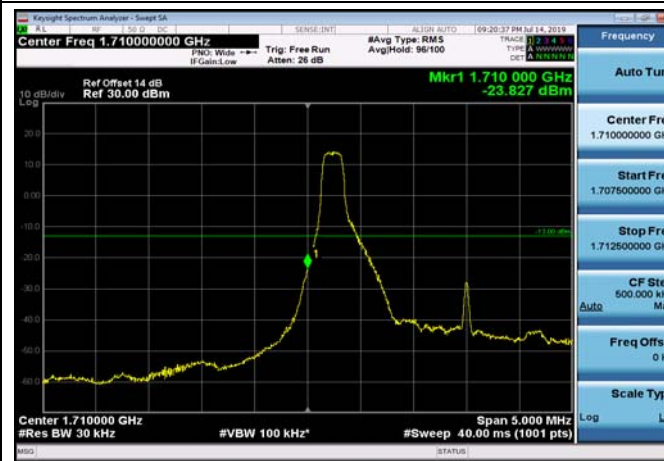

LowRange_FDD66_1.4MHz_1710.7_OneRB
_low_QPSK

LowRange_FDD66_1.4MHz_1710.7_OneRB
_low_Q16

LowRange_FDD66_1.4MHz_1710.7_fullRB
_Low_QPSK

LowRange_FDD66_1.4MHz_1710.7_fullRB
_Low_Q16

LowRange_FDD66_3MHz_1711.5_OneRB
_low_QPSK