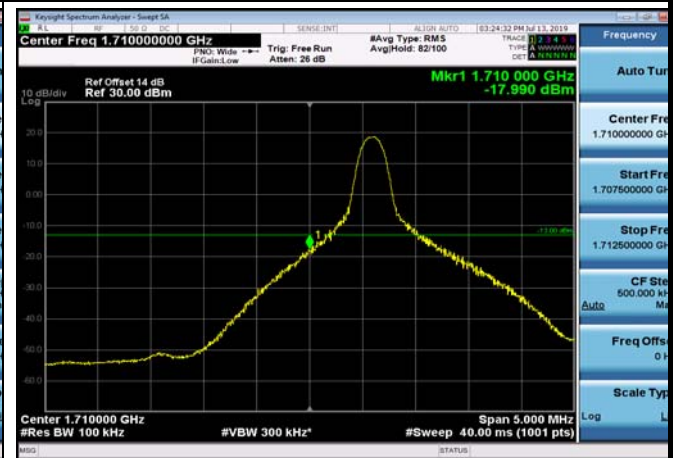

LowRange_FDD66_5MHz_1712.5_fullRB
_Low_QPSK

LowRange_FDD66_5MHz_1712.5_fullRB
_Low_Q16

LowRange_FDD66_10MHz_1715_OneRB
_low_QPSK

LowRange_FDD66_10MHz_1715_OneRB
_low_Q16

LowRange_FDD66_10MHz_1715_fullIRB
_Low_QPSK