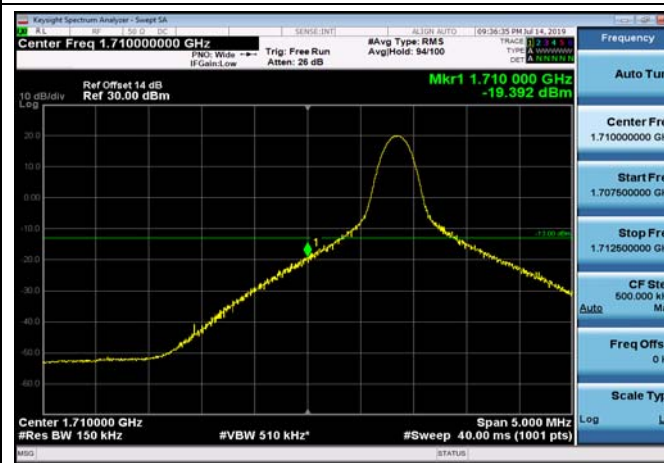

LowRange_FDD66_15MHz_1717.5_OneRB
_low_QPSK