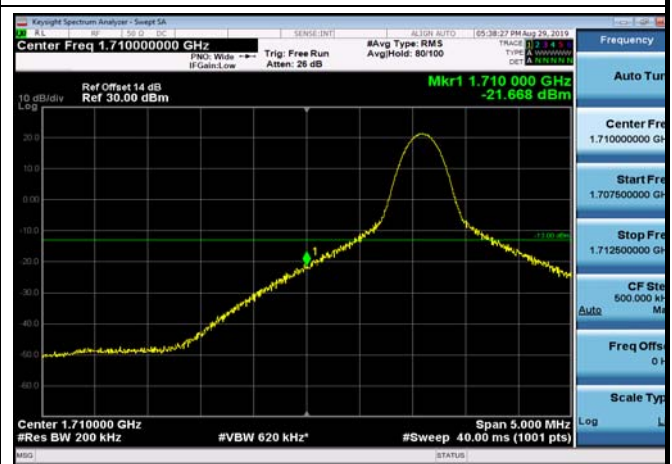

LowRange_FDD66_20MHz_1720_fullRB
_Low_Q16

LowRange_FDD66_20MHz_1720_OneRB
_low_Q16