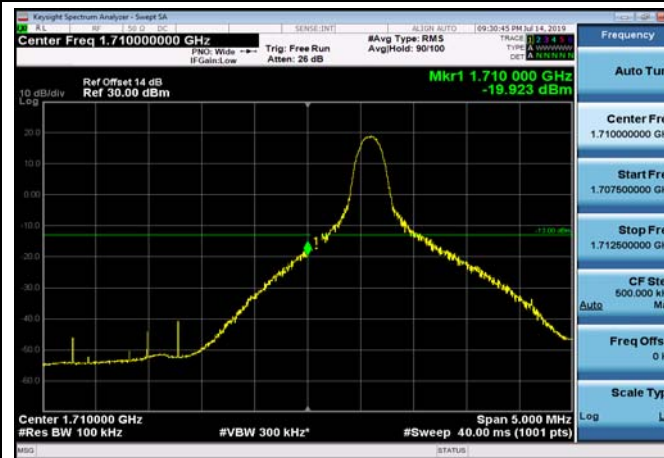

LowRange_FDD66_5MHz_1712.5_fullRB
_Low_QPSK

LowRange_FDD66_5MHz_1712.5_fullRB
_Low_Q16

LowRange_FDD66_10MHz_1715_OneRB
_low_QPSK

LowRange_FDD66_10MHz_1715_OneRB
_low_Q16

LowRange_FDD66_10MHz_1715_fullIRB
_Low_QPSK