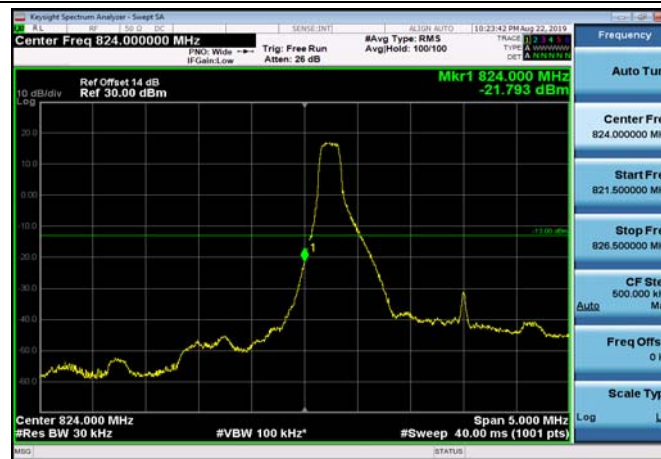

HighRange_FDD04_15MHz_1747.5_fullRB
_High_Q16

HighRange_FDD04_20MHz_1745_OneRB
_high_QPSK

HighRange_FDD04_20MHz_1745_OneRB
_high_Q16

LowRange_FDD05_3MHz_825.5_OneRB
_low_QPSK

LowRange_FDD05_3MHz_825.5_OneRB
_low_Q16