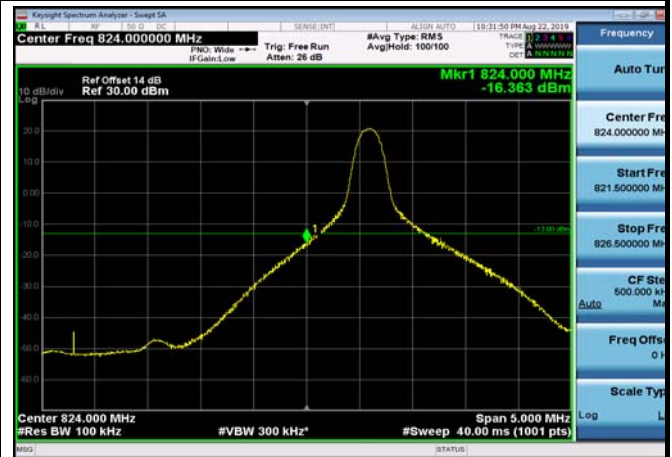

LowRange_FDD05_10MHz_829_fullRB
_Low_Q16

LowRange_FDD05_10MHz_829_OneRB
_low_Q16