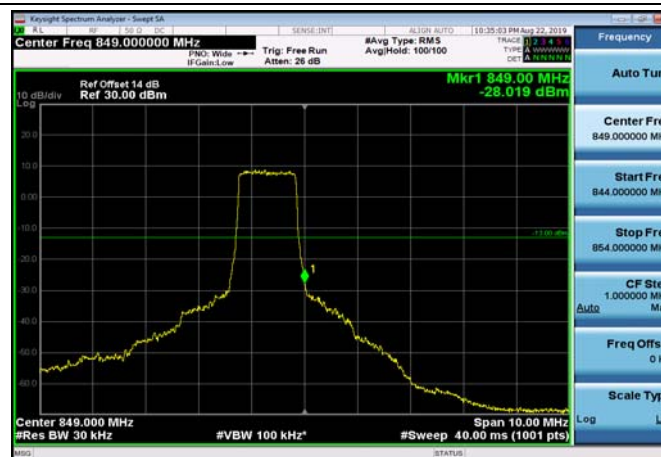

HighRange_FDD05_3MHz_847.5_OneRB
_high_QPSK

HighRange_FDD05_1.4MHz_848.3_fullRB
_High_QPSK