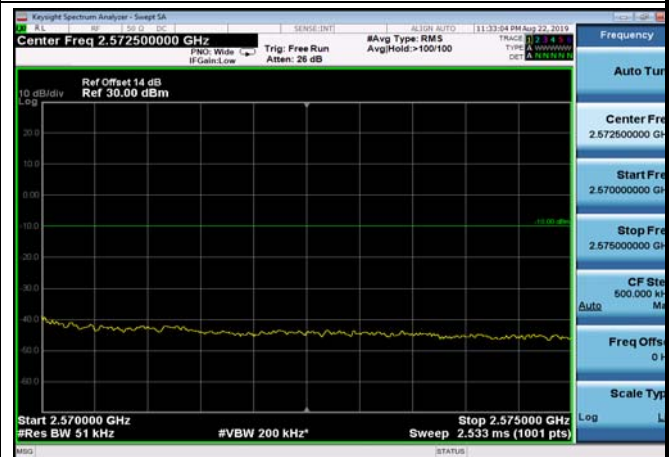

FDD07_15MHz_2562.5_QPSK_fullIRB
_ExtraBands_Range_2576~2595

FDD07_15MHz_2562.5_QPSK_fullIRB
_ExtraBands_Range_2570~2575