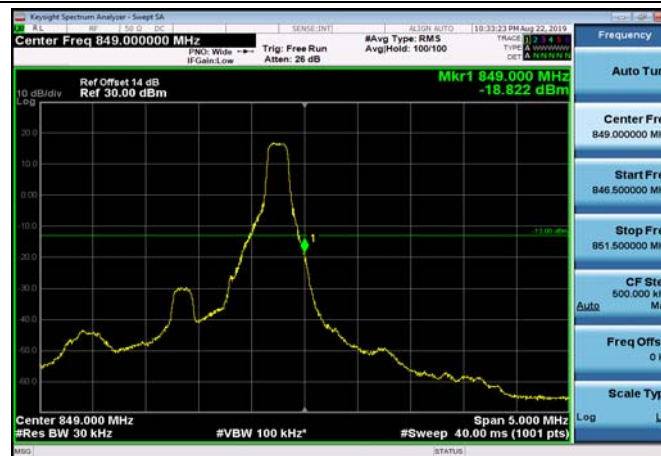

HighRange_FDD05_1.4MHz_848.3_fullRB
_High_QPSK

HighRange_FDD05_1.4MHz_848.3_OneRB
_high_QPSK