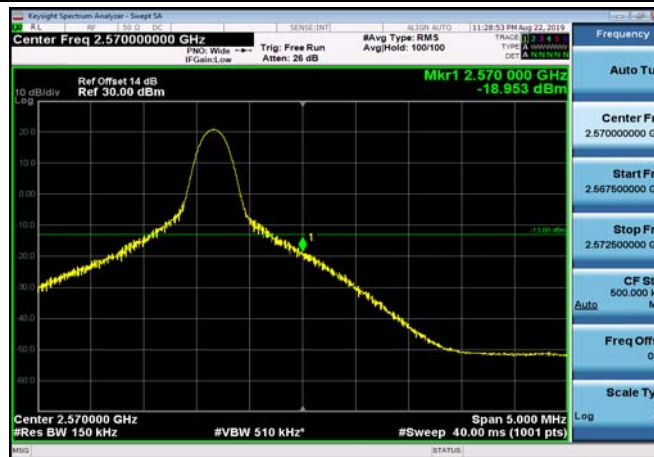

HighRange_FDD07_15MHz_2562.5_OneRB
_high_QPSK