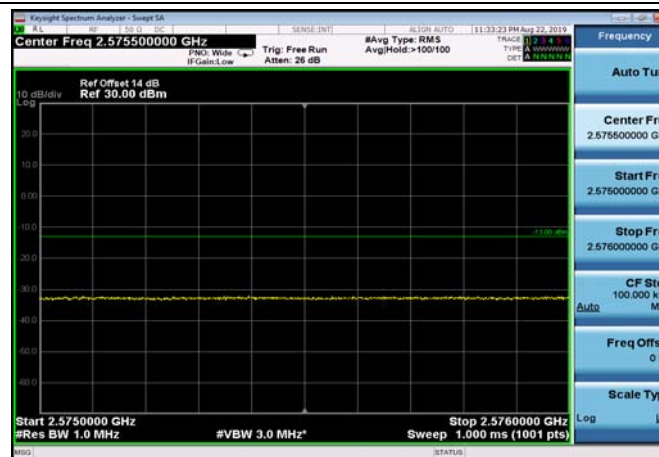

FDD07_15MHz_2562.5_QPSK_fullIRB
_ExtraBands_Range_2575~2576