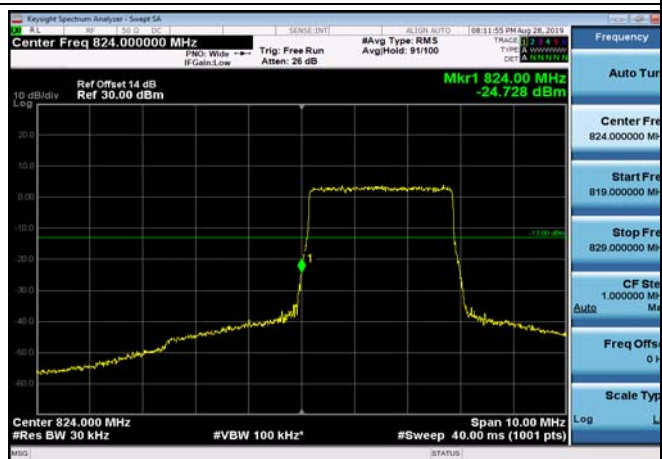

HighRange_FDD04_15MHz_1747.5_fullRB
_High_Q16

HighRange_FDD04_20MHz_1745_OneRB
_high_QPSK

HighRange_FDD04_20MHz_1745_OneRB
_high_Q16

LowRange_FDD05_3MHz_825.5_OneRB
_low_QPSK

LowRange_FDD05_3MHz_825.5_OneRB
_low_Q16

LowRange_FDD05_3MHz_825.5_fullRB
_Low_QPSK

LowRange_FDD05_3MHz_825.5_fullRB
_Low_Q16

LowRange_FDD05_5MHz_826.5_OneRB
_low_QPSK

LowRange_FDD05_5MHz_826.5_OneRB
_low_Q16

LowRange_FDD05_5MHz_826.5_fullRB
_Low_QPSK