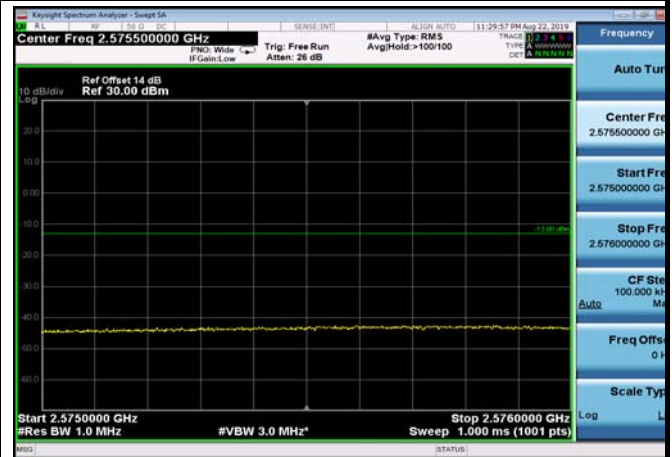

FDD07_15MHz_2562.5_QPSK_OneRB_low
_ExtraBands_Range_2475~2490

FDD07_15MHz_2562.5_Q16_OneRB_high
_ExtraBands_Range_2575~2576