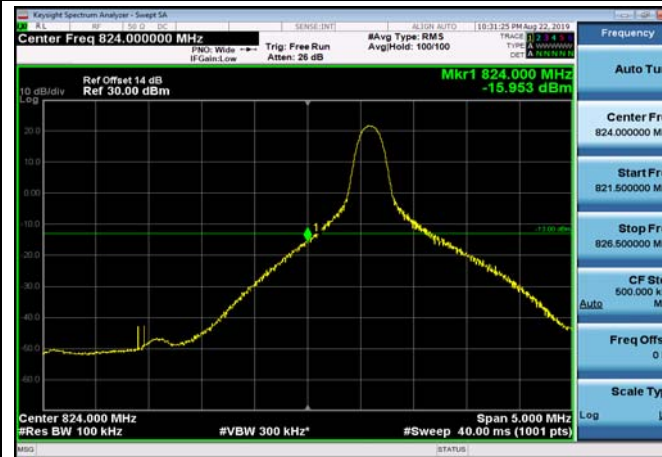

LowRange_FDD05_10MHz_829_fullRB
_Low_QPSK

LowRange_FDD05_10MHz_829_OneRB
_low_QPSK