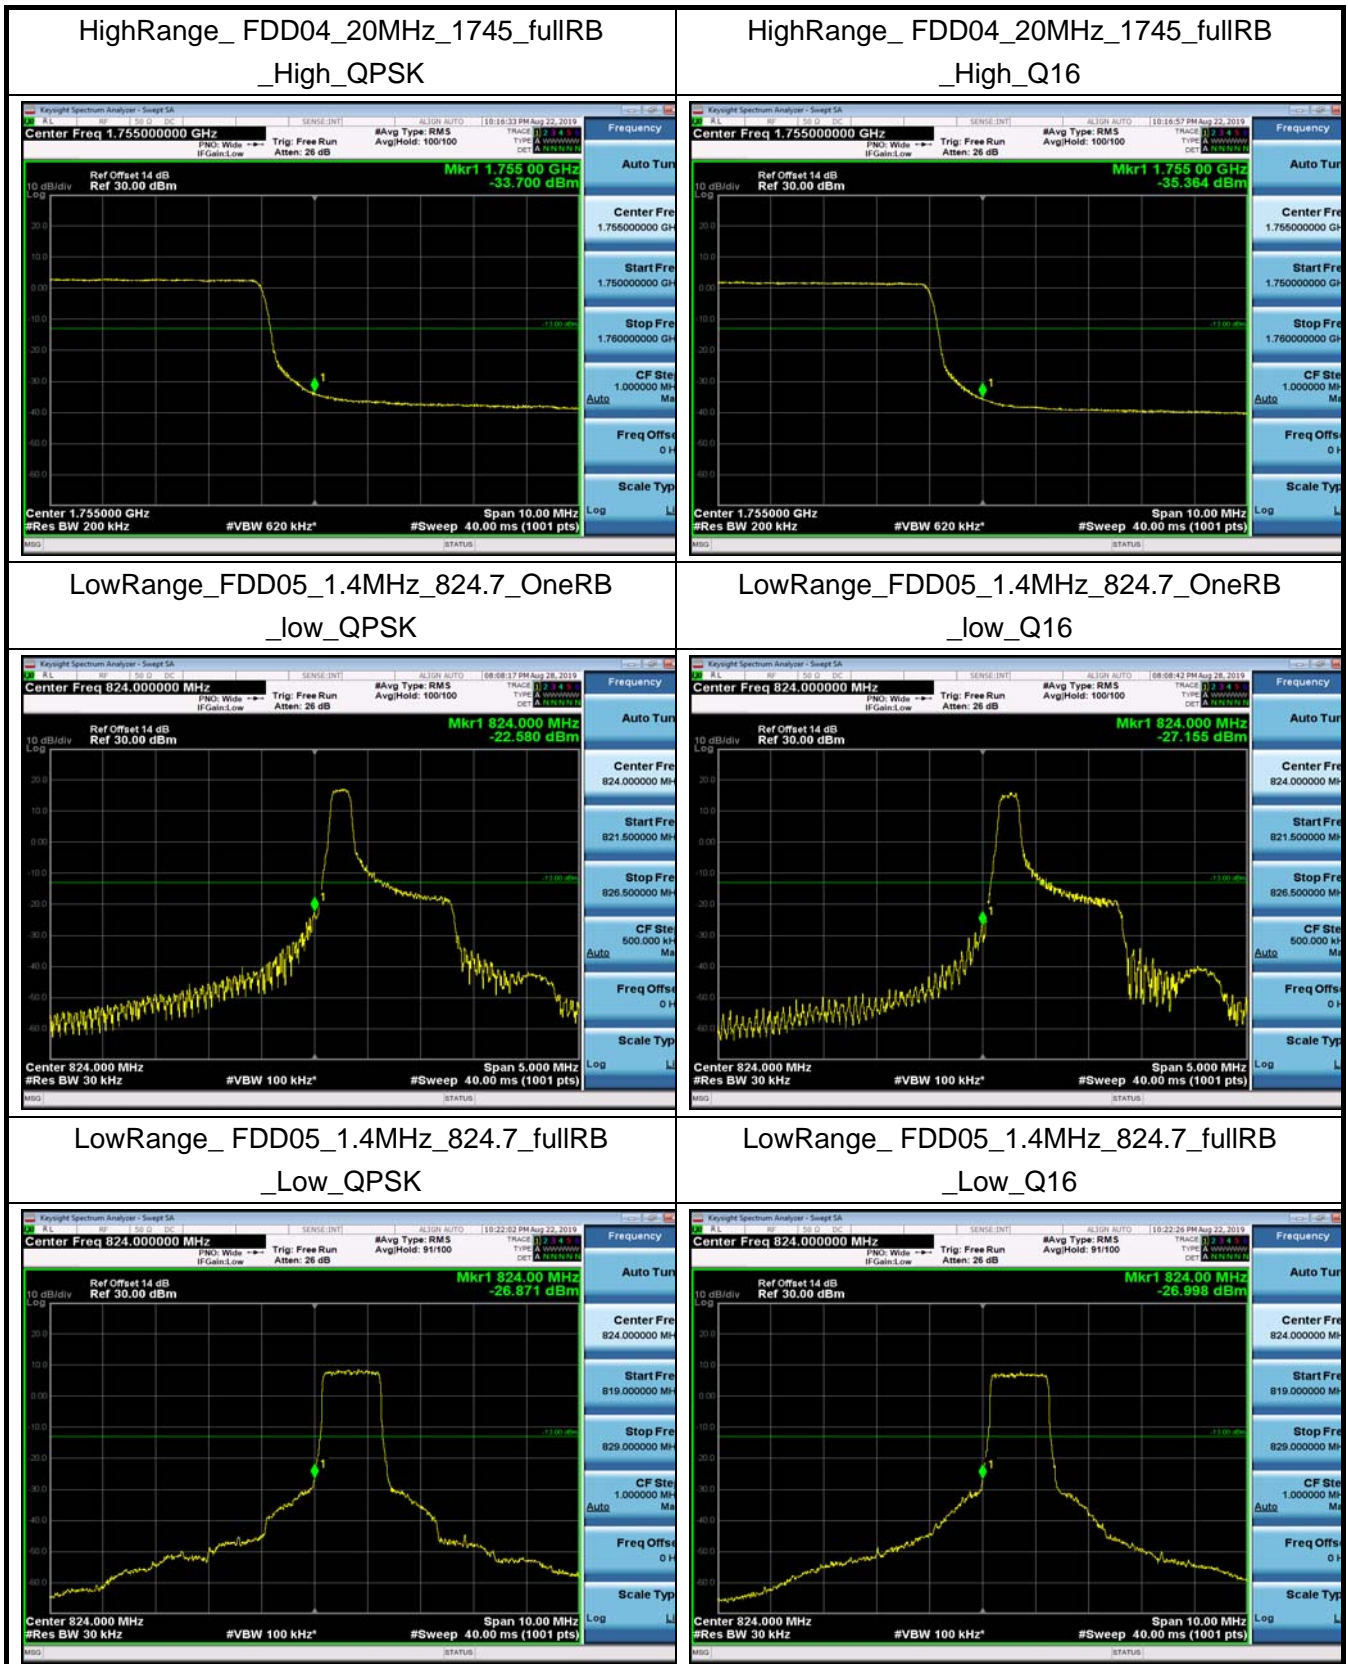

HighRange_FDD04_15MHz_1747.5_fullRB
_High_Q16

HighRange_FDD04_20MHz_1745_OneRB
_high_QPSK

HighRange_FDD04_20MHz_1745_OneRB
_high_Q16

LowRange_FDD05_3MHz_825.5_OneRB
_low_QPSK

LowRange_FDD05_3MHz_825.5_OneRB
_low_Q16

LowRange_FDD05_3MHz_825.5_fullRB
_Low_QPSK

LowRange_FDD05_3MHz_825.5_fullRB
_Low_Q16

LowRange_FDD05_5MHz_826.5_OneRB
_low_QPSK

LowRange_FDD05_5MHz_826.5_OneRB
_low_Q16

LowRange_FDD05_5MHz_826.5_fullRB
_Low_QPSK