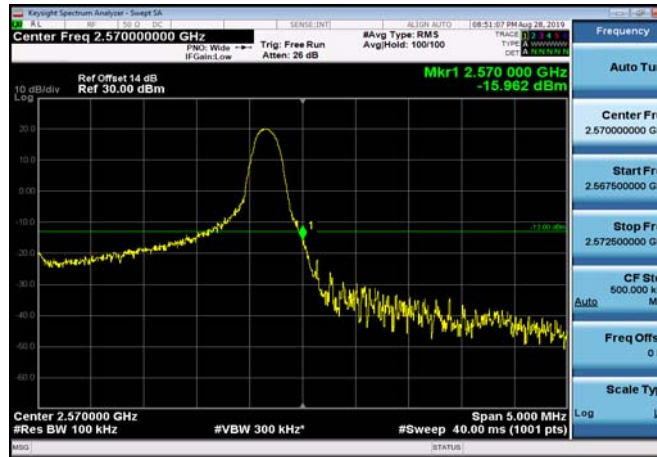

FDD07_5MHz_2567.5_Q16_OneRB_high
_ExtraBands_Range_2570~2575

HighRange_FDD07_5MHz_2567.5_OneRB
_high_QPSK