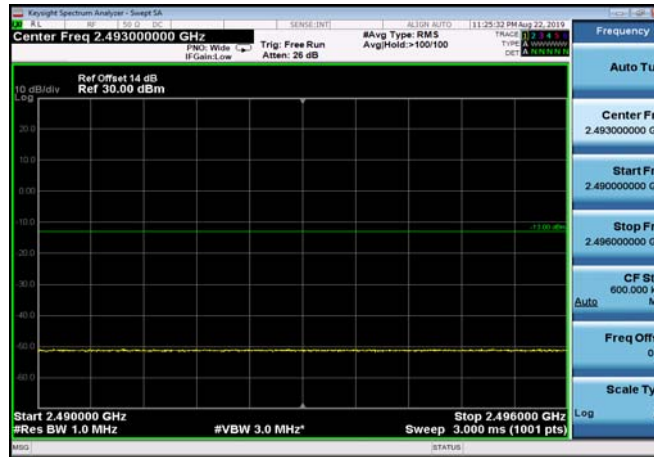

FDD07_10MHz_2565_QPSK_fullIRB_ExtraBan
ds_Range_2575~2576

FDD07_10MHz_2565_QPSK_fullIRB_ExtraBan
ds_Range_2490~2496