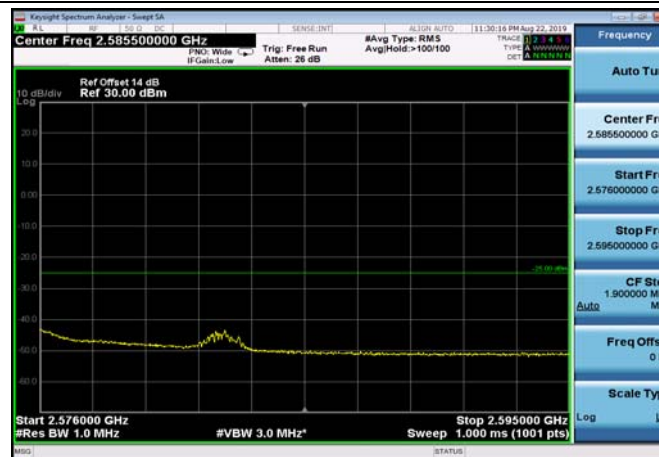

FDD07_15MHz_2562.5_QPSK_OneRB_low
_ExtraBands_Range_2490~2496

FDD07_15MHz_2562.5_Q16_OneRB_high
_ExtraBands_Range_2576~2595