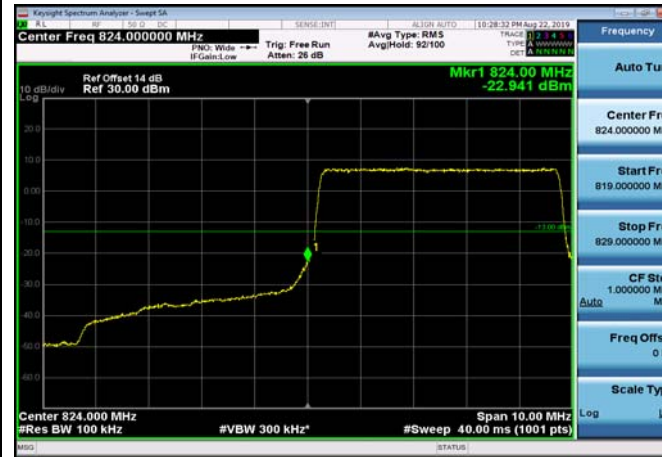

LowRange_FDD05_3MHz_825.5_fullRB
_Low_QPSK

LowRange_FDD05_3MHz_825.5_fullRB
_Low_Q16

LowRange_FDD05_5MHz_826.5_OneRB
_low_QPSK

LowRange_FDD05_5MHz_826.5_OneRB
_low_Q16

LowRange_FDD05_5MHz_826.5_fullRB
_Low_QPSK

LowRange_FDD05_5MHz_826.5_fullRB
_Low_Q16

LowRange_FDD05_10MHz_829_OneRB
_low_QPSK

LowRange_FDD05_10MHz_829_OneRB
_low_Q16

LowRange_FDD05_10MHz_829_fullRB
_Low_QPSK

LowRange_FDD05_10MHz_829_fullRB
_Low_Q16