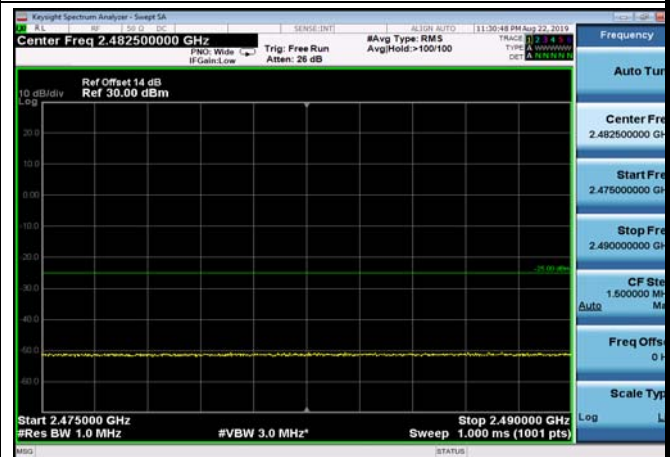

HighRange_FDD07_15MHz_2562.5_fullRB
_High_QPSK

FDD07_15MHz_2562.5_QPSK_OneRB_low
_ExtraBands_Range_2475~2490