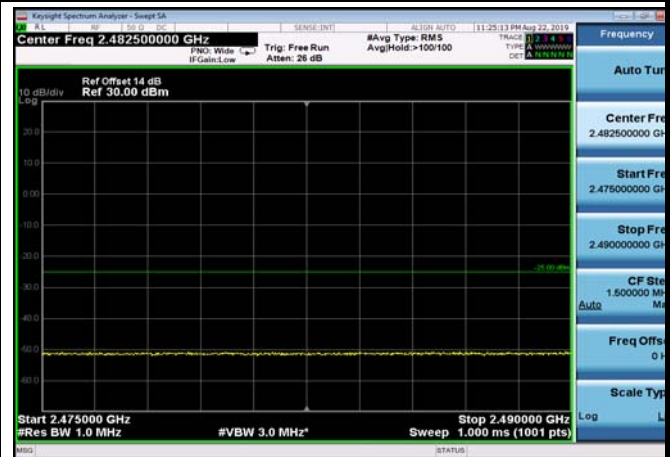

FDD07_10MHz_2565_QPSK_fullIRB_ExtraBan
ds_Range_2570~2575

FDD07_10MHz_2565_QPSK_fullIRB_ExtraBan
ds_Range_2475~2490