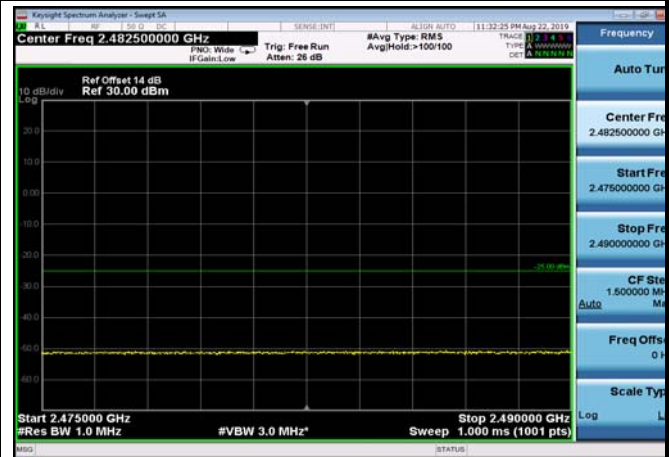

HighRange_FDD07_15MHz_2562.5_fullRB
_High_QPSK

HighRange_ FDD07_15MHz_2562.5_fullIRB
_High_Q16

FDD07_15MHz_2562.5_QPSK_fullIRB
_ExtraBands_Range_2475~2490

FDD07_15MHz_2562.5_QPSK_fullIRB
_ExtraBands_Range_2490~2496