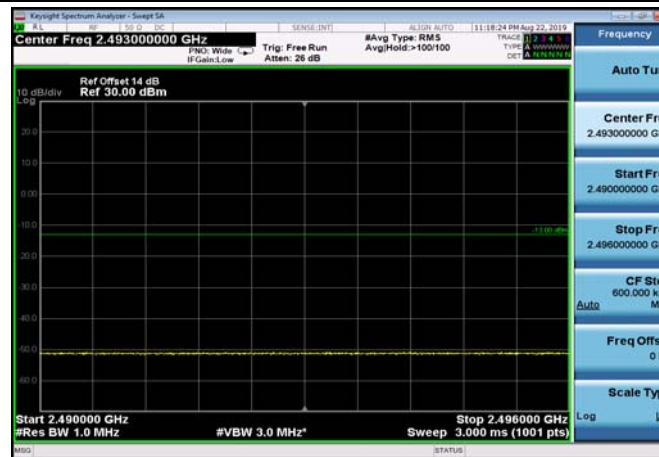

HighRange_FDD07_5MHz_2567.5_fullIRB
_High_QPSK

HighRange_FDD07_5MHz_2567.5_fullIRB
_High_Q16

FDD07_5MHz_2567.5_QPSK_fullIRB_ExtraBa
nds_Range_2475~2490

FDD07_5MHz_2567.5_QPSK_fullIRB_ExtraBa
nds_Range_2490~2496