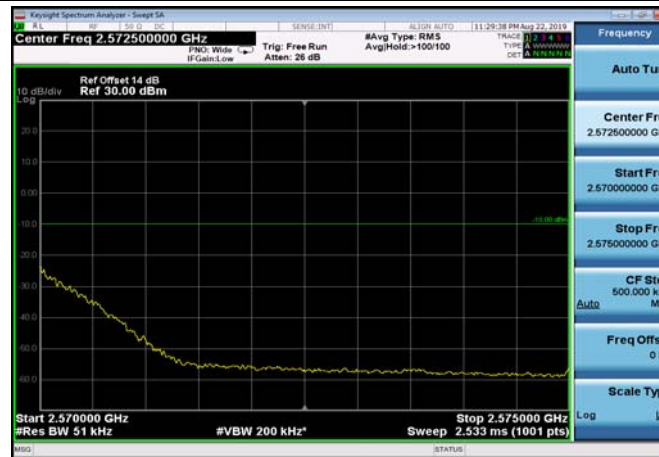

FDD07_10MHz_2565_QPSK_fullIRB_ExtraBan
ds_Range_2576~2595

HighRange_FDD07_15MHz_2562.5_OneRB
_high_QPSK

HighRange_FDD07_15MHz_2562.5_OneRB
_high_Q16

FDD07_15MHz_2562.5_Q16_OneRB_high
_ExtraBands_Range_2570~2575