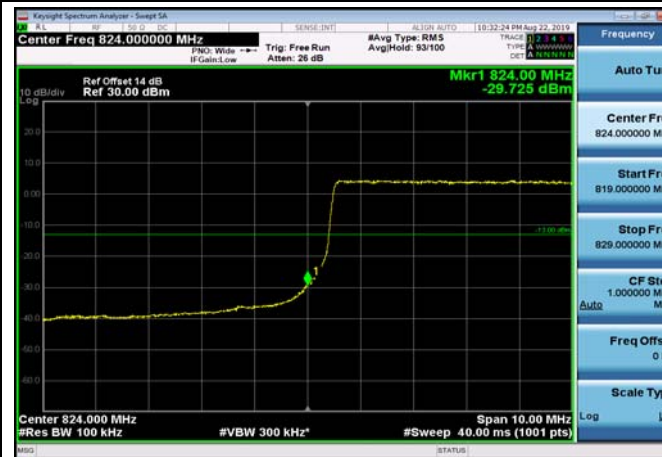

LowRange_FDD05_5MHz_826.5_fullRB
_Low_Q16

LowRange_FDD05_10MHz_829_OneRB
_low_QPSK

LowRange_FDD05_10MHz_829_OneRB
_low_Q16

LowRange_FDD05_10MHz_829_fullRB
_Low_QPSK

LowRange_FDD05_10MHz_829_fullRB
_Low_Q16