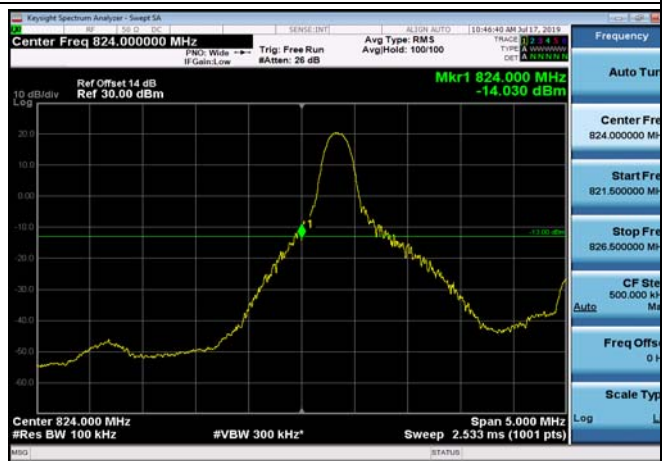

LowRange_FDD05_3MHz_825.5_fullRB
_Low_QPSK

LowRange_FDD05_3MHz_825.5_fullRB
_Low_Q16

LowRange_FDD05_5MHz_826.5_OneRB
_low_QPSK

LowRange_FDD05_5MHz_826.5_OneRB
_low_Q16

LowRange_FDD05_5MHz_826.5_fullRB
_Low_QPSK