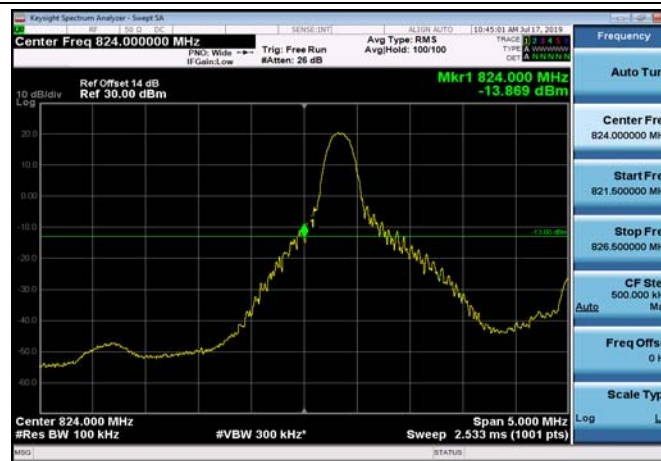

LowRange_FDD05_5MHz_826.5_OneRB
_low_QPSK