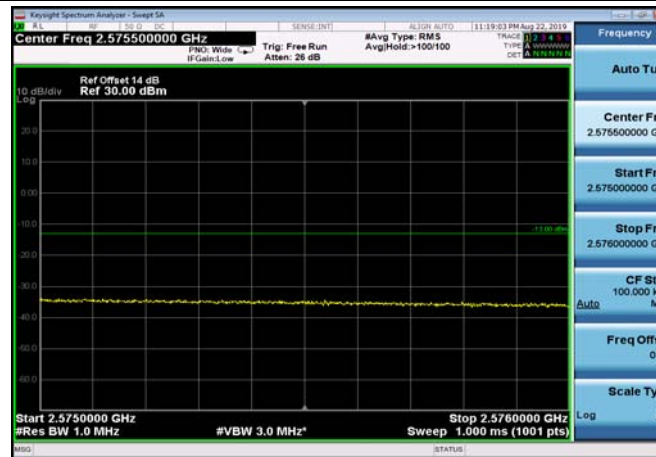

HighRange_FDD07_10MHz_2565_OneRB_high_QPSK

FDD07_5MHz_2567.5_QPSK_fullRB_ExtraBands_Range_2575~2576