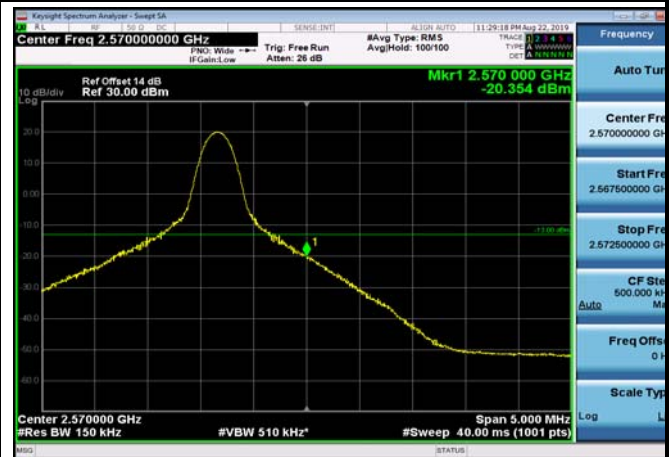

FDD07_15MHz_2562.5_Q16_OneRB_high
_ExtraBands_Range_2575~2576

HighRange_FDD07_15MHz_2562.5_OneRB
_high_Q16