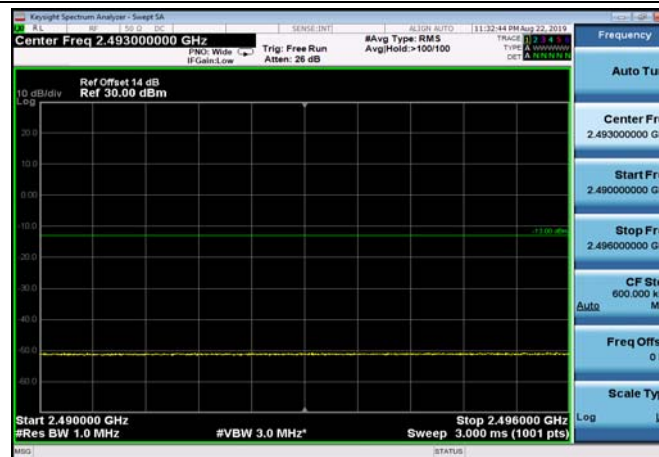

HighRange_FDD07_15MHz_2562.5_fullRB
_High_QPSK

HighRange_ FDD07_15MHz_2562.5_fullIRB
_High_Q16

FDD07_15MHz_2562.5_QPSK_fullIRB
_ExtraBands_Range_2475~2490

FDD07_15MHz_2562.5_QPSK_fullIRB
_ExtraBands_Range_2490~2496