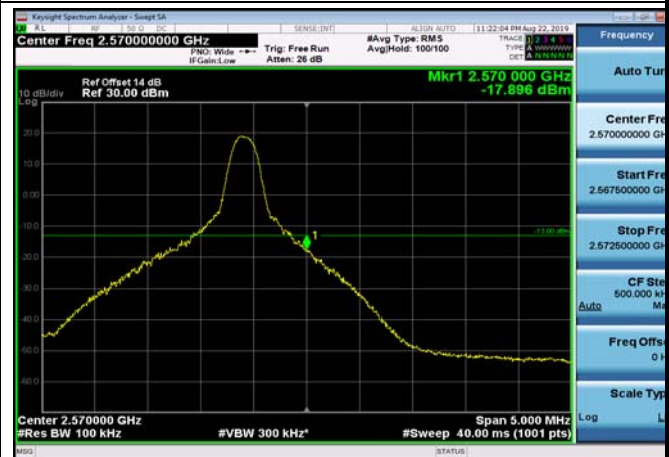

FDD07_10MHz_2565_Q16_OneRB_high_ExtraBands_Range_2575~2576

HighRange_FDD07_10MHz_2565_OneRB_high_Q16