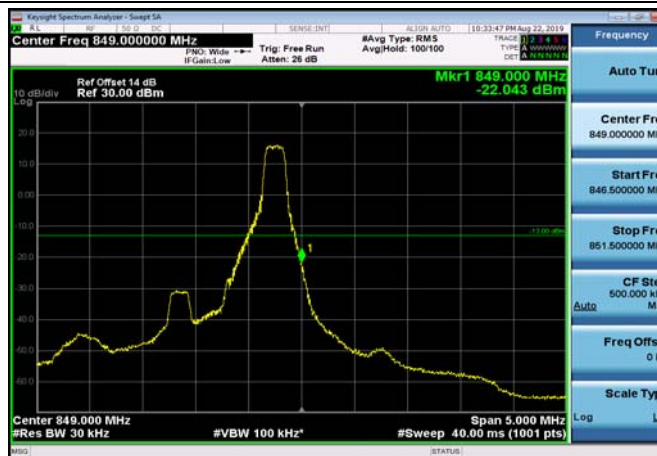

HighRange_FDD05_1.4MHz_848.3_fullRB
_High_Q16

HighRange_FDD05_1.4MHz_848.3_OneRB
_high_Q16