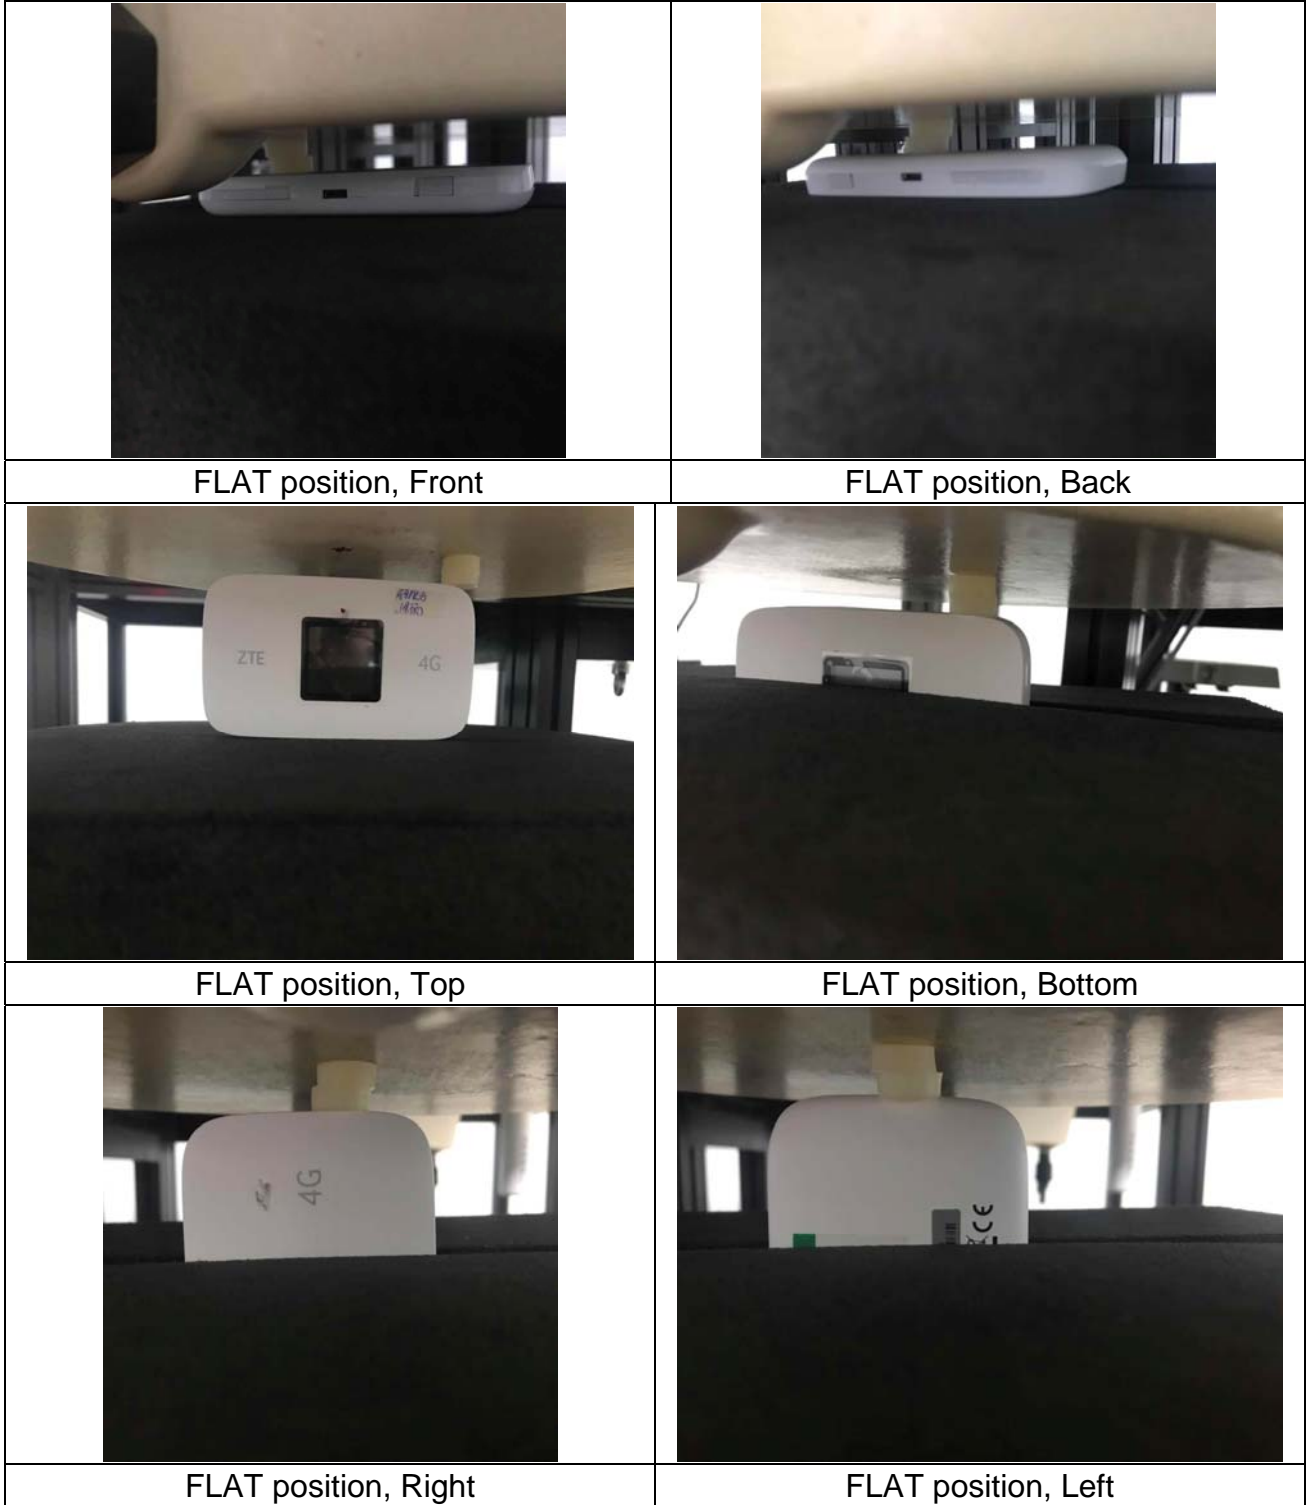

TEST SETUP

10mm Spacer

Note: The depth of EUT:12mm