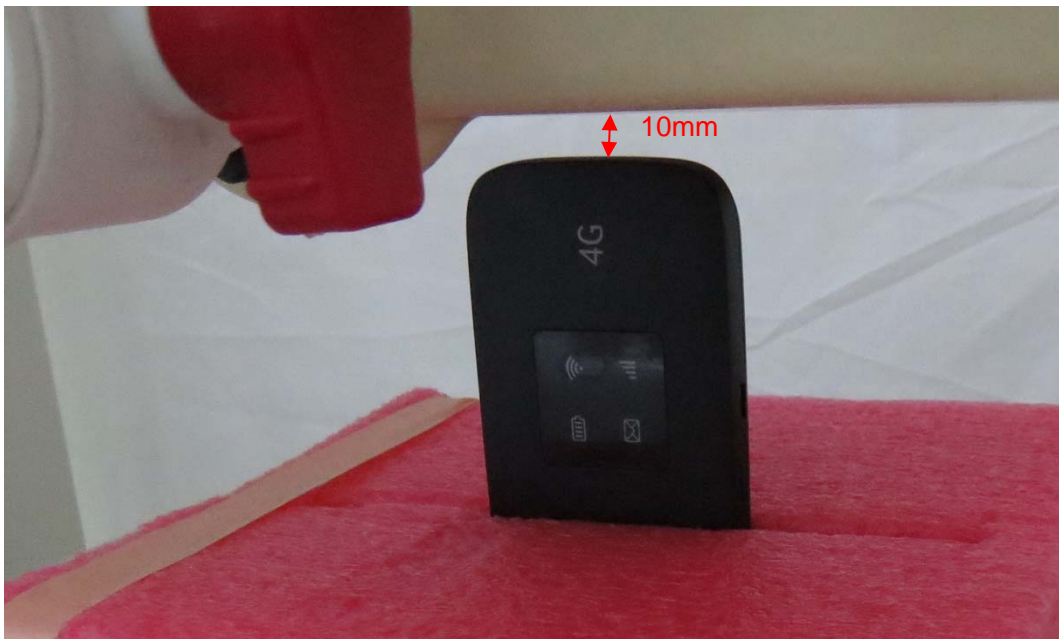

ANNEX A: SAR Test Setup

Picture 1: Back Side, the distance from handset to the bottom of the Phantom is 10mm

Picture 2: Front Side, the distance from handset to the bottom of the Phantom is 10mm

Picture 3: Left Side, the distance from handset to the bottom of the Phantom is 10mm

Picture 4: Right Side, the distance from handset to the bottom of the Phantom is 10mm

Picture 5: Top Side, the distance from handset to the bottom of the Phantom is 10mm

Picture 6: Bottom Side, the distance from handset to the bottom of the Phantom is 10mm