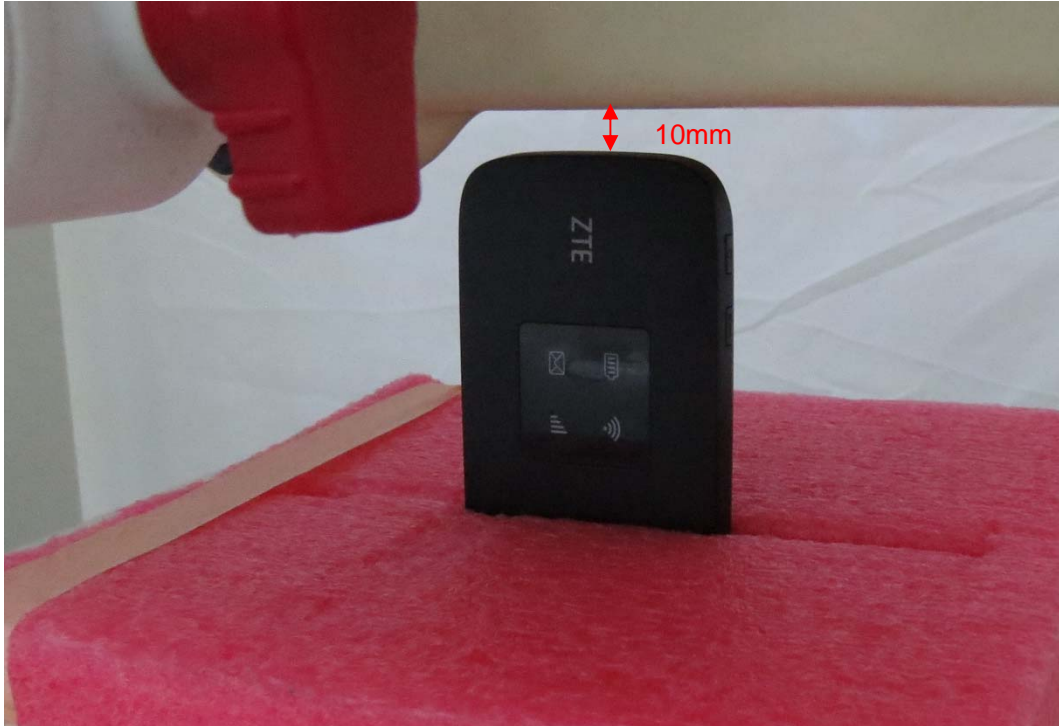

ANNEX A: SAR Test Setup

Picture 1: Back Side, the distance from handset to the bottom of the Phantom is 10mm

Picture 2: Front Side, the distance from handset to the bottom of the Phantom is 10mm

Picture 3: Left Side, the distance from handset to the bottom of the Phantom is 10mm

Picture 4: Right Side, the distance from handset to the bottom of the Phantom is 10mm

Picture 5: Top Side, the distance from handset to the bottom of the Phantom is 10mm

Picture 6: Bottom Side, the distance from handset to the bottom of the Phantom is 10mm