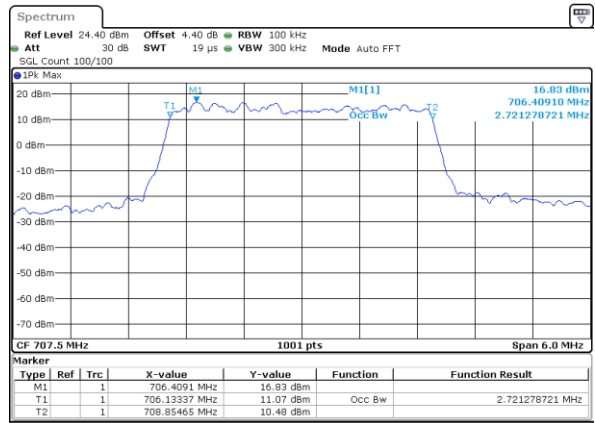

Date: 18 JUL 2017 10:04:52

Lowest Channel / 1.4MHz / 16QAM

Date: 18 JUL 2017 10:05:02

Middle Channel / 1.4MHz / QPSK

Date: 18 JUL 2017 10:05:24

Middle Channel / 1.4MHz / 16QAM

Date: 18 JUL 2017 10:05:13

Highest Channel / 1.4MHz / QPSK

Date: 18 JUL 2017 10:05:35

Highest Channel / 1.4MHz / 16QAM

Date: 18 JUL 2017 10:05:45

LTE Band 12

Lowest Channel / 3MHz / QPSK

Date: 18 JUL 2017 10:21:35

Lowest Channel / 3MHz / 16QAM

Date: 18 JUL 2017 10:21:46

Middle Channel / 3MHz / QPSK

Date: 18 JUL 2017 10:22:07

Middle Channel / 3MHz / 16QAM

Date: 18 JUL 2017 10:21:56

Highest Channel / 3MHz / QPSK

Date: 18 JUL 2017 10:22:18

Highest Channel / 3MHz / 16QAM

Date: 18 JUL 2017 10:22:28