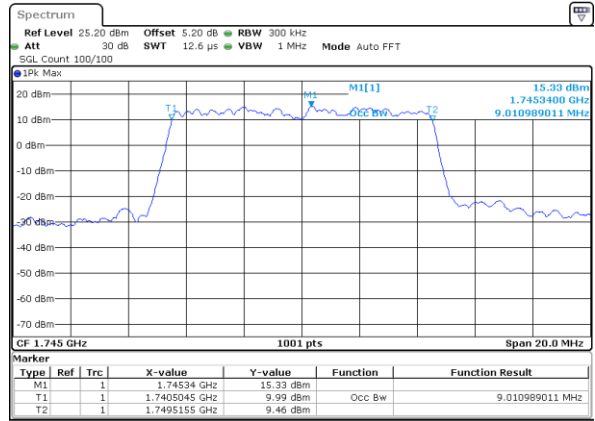

Highest Channel / 3MHz / QPSK

Date: 27 JUL 2017 11:56:35

Highest Channel / 3MHz / 16QAM

Date: 27 JUL 2017 11:48:35

LTE Band 66

Lowest Channel / 5MHz / QPSK

Date: 27 JUL 2017 12:00:31

Lowest Channel / 5MHz / 16QAM

Date: 27 JUL 2017 12:00:12

Middle Channel / 5MHz / QPSK

Date: 27 JUL 2017 12:01:01

Middle Channel / 5MHz / 16QAM

Date: 27 JUL 2017 12:01:26

Highest Channel / 5MHz / QPSK

Date: 27 JUL 2017 12:02:49

Highest Channel / 5MHz / 16QAM

Date: 27 JUL 2017 12:02:28

LTE Band 66

Lowest Channel / 10MHz / QPSK

Date: 27 JUL 2017 13:56:26

Lowest Channel / 10MHz / 16QAM

Date: 27 JUL 2017 13:56:50

Middle Channel / 10MHz / QPSK

Date: 27 JUL 2017 13:57:33

Middle Channel / 10MHz / 16QAM

Date: 27 JUL 2017 13:57:16

Highest Channel / 10MHz / QPSK

Date: 27 JUL 2017 13:59:13

Highest Channel / 10MHz / 16QAM

Date: 27 JUL 2017 13:58:56

LTE Band 66

Lowest Channel / 15MHz / QPSK