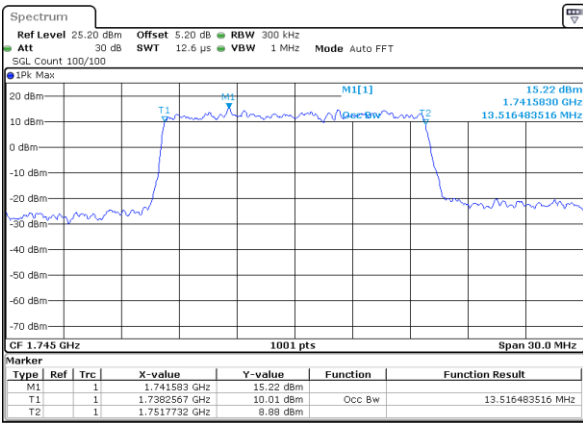

Date: 27 JUL 2017 12:02:28

LTE Band 66

Lowest Channel / 10MHz / QPSK

Date: 27 JUL 2017 13:56:26

Lowest Channel / 10MHz / 16QAM

Date: 27 JUL 2017 13:56:50

Middle Channel / 10MHz / QPSK

Date: 27 JUL 2017 13:57:33

Middle Channel / 10MHz / 16QAM

Date: 27 JUL 2017 13:57:16

Highest Channel / 10MHz / QPSK

Date: 27 JUL 2017 13:59:13

Highest Channel / 10MHz / 16QAM

Date: 27 JUL 2017 13:58:56

LTE Band 66

Lowest Channel / 15MHz / QPSK

Date: 27 JUL 2017 14:08:53

Lowest Channel / 15MHz / 16QAM

Date: 27 JUL 2017 14:08:19

Middle Channel / 15MHz / QPSK

Date: 27 JUL 2017 14:09:34

Middle Channel / 15MHz / 16QAM

Date: 27 JUL 2017 14:09:54

Highest Channel / 15MHz / QPSK