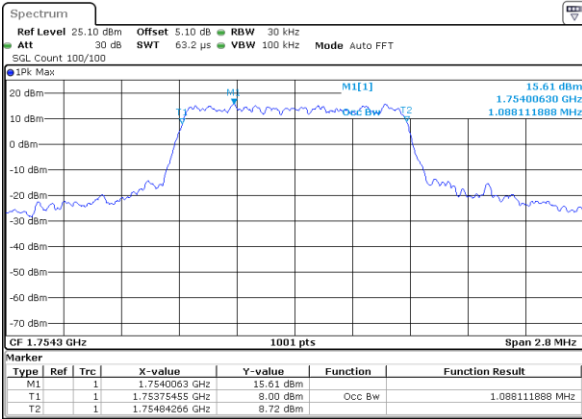

Highest Channel / 20MHz / QPSK

Date: 14.JUL.2017 12:53:25

Highest Channel / 20MHz / 16QAM

Date: 14.JUL.2017 12:53:35

LTE Band 4

Lowest Channel / 1.4MHz / QPSK

Date: 17 JUL 2017 16:46:41

Lowest Channel / 1.4MHz / 16QAM

Date: 17 JUL 2017 16:46:52

Middle Channel / 1.4MHz / QPSK

Date: 17 JUL 2017 16:53:47

Middle Channel / 1.4MHz / 16QAM

Date: 17 JUL 2017 16:53:57

Highest Channel / 1.4MHz / QPSK

Date: 17 JUL 2017 16:56:20

Highest Channel / 1.4MHz / 16QAM

Date: 17 JUL 2017 16:56:30

LTE Band 4

Lowest Channel / 3MHz / QPSK

Date: 17 JUL 2017 16:58:53

Lowest Channel / 3MHz / 16QAM

Date: 17 JUL 2017 16:59:03

Middle Channel / 3MHz / QPSK

Date: 17 JUL 2017 17:01:26