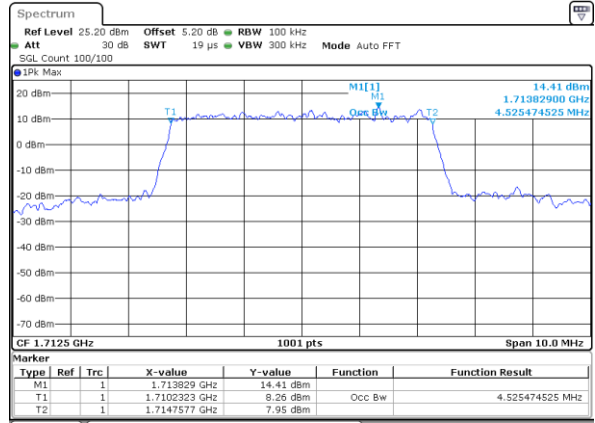

Highest Channel / 3MHz / QPSK

Date: 27 JUL 2017 11:56:35

Highest Channel / 3MHz / 16QAM

Date: 27 JUL 2017 11:48:35

LTE Band 66

Lowest Channel / 5MHz / QPSK

Date: 27 JUL 2017 12:00:31

Lowest Channel / 5MHz / 16QAM

Date: 27 JUL 2017 12:00:12

Middle Channel / 5MHz / QPSK

Date: 27 JUL 2017 12:01:01

Middle Channel / 5MHz / 16QAM

Date: 27 JUL 2017 12:01:26

Highest Channel / 5MHz / QPSK

Date: 27 JUL 2017 12:02:49

Highest Channel / 5MHz / 16QAM