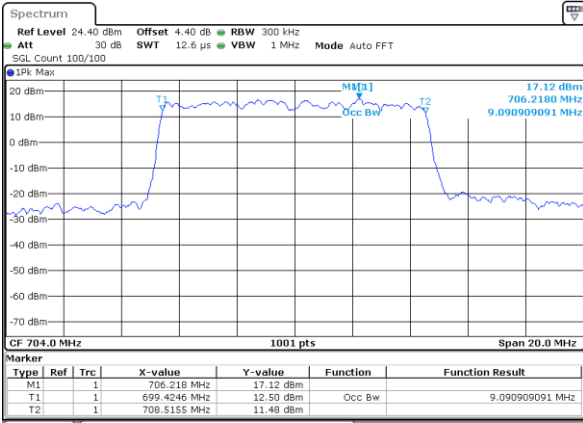

LTE Band 12

Lowest Channel / 5MHz / QPSK

Date: 18 JUL 2017 10:38:17

Lowest Channel / 5MHz / 16QAM

Date: 18 JUL 2017 10:38:28

Middle Channel / 5MHz / QPSK

Date: 18 JUL 2017 10:38:49

Middle Channel / 5MHz / 16QAM

Date: 18 JUL 2017 10:38:39

Highest Channel / 5MHz / QPSK

Date: 18 JUL 2017 10:39:00

Highest Channel / 5MHz / 16QAM

Date: 18 JUL 2017 10:39:11

LTE Band 12

Lowest Channel / 10MHz / QPSK

Date: 18 JUL 2017 10:54:59

Lowest Channel / 10MHz / 16QAM

Date: 18 JUL 2017 10:55:10

Middle Channel / 10MHz / QPSK

Date: 18 JUL 2017 10:55:31

Middle Channel / 10MHz / 16QAM

Date: 18 JUL 2017 10:55:21

Highest Channel / 10MHz / QPSK

Date: 18 JUL 2017 10:55:42

Highest Channel / 10MHz / 16QAM

Date: 18 JUL 2017 10:55:53

LTE Band 66

Lowest Channel / 1.4MHz / QPSK

Date: 27 JUL 2017 10:28:32

Lowest Channel / 1.4MHz / 16QAM

Date: 27 JUL 2017 10:48:09

Middle Channel / 1.4MHz / QPSK