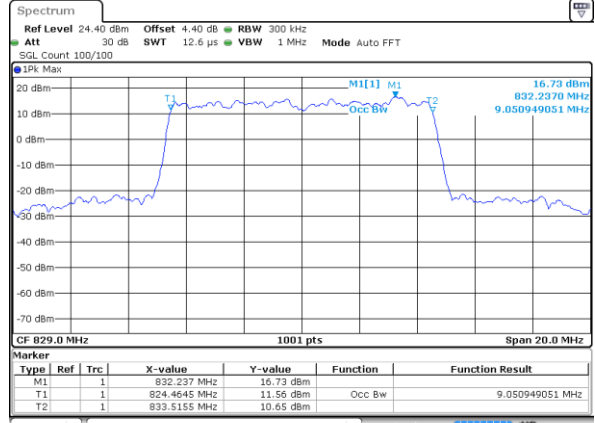

Date: 15 JUL 2017 15:45:42

LTE Band 5

Lowest Channel / 10MHz / QPSK

Date: 15 JUL 2017 15:54:30

Lowest Channel / 10MHz / 16QAM

Date: 15 JUL 2017 15:54:40

Middle Channel / 10MHz / QPSK

Date: 15 JUL 2017 16:03:28

Middle Channel / 10MHz / 16QAM

Date: 15 JUL 2017 16:03:38

Highest Channel / 10MHz / QPSK

Date: 15 JUL 2017 16:05:56

Highest Channel / 10MHz / 16QAM

Date: 15 JUL 2017 16:06:06

LTE Band 12

Lowest Channel / 1.4MHz / QPSK