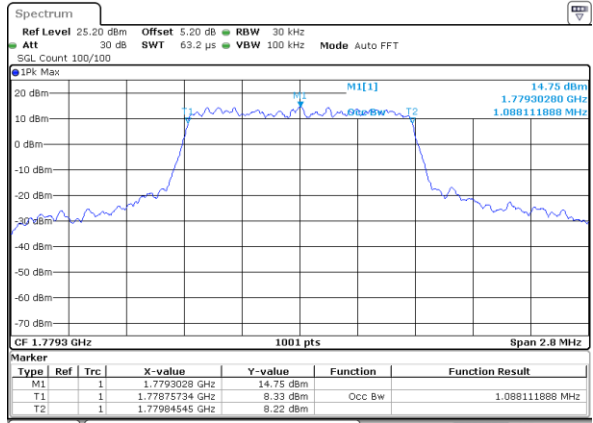

Highest Channel / 10MHz / 16QAM

Date: 18 JUL 2017 10:55:53

LTE Band 66

Lowest Channel / 1.4MHz / QPSK

Date: 27 JUL 2017 10:28:32

Lowest Channel / 1.4MHz / 16QAM

Date: 27 JUL 2017 10:48:09

Middle Channel / 1.4MHz / QPSK

Date: 27 JUL 2017 10:39:00

Middle Channel / 1.4MHz / 16QAM

Date: 27 JUL 2017 10:32:27

Highest Channel / 1.4MHz / QPSK

Date: 27 JUL 2017 10:39:46

Highest Channel / 1.4MHz / 16QAM

Date: 27 JUL 2017 10:40:18

LTE Band 66