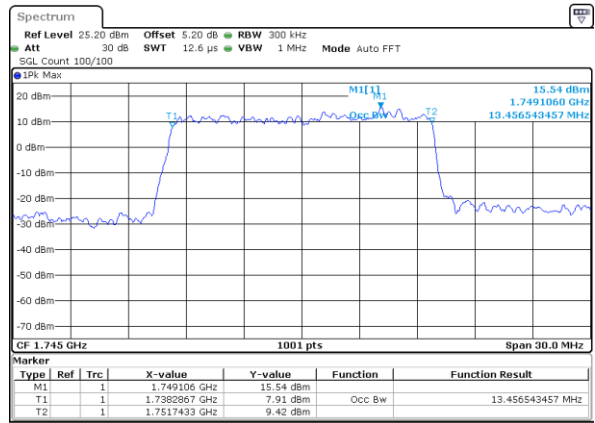

Middle Channel / 10MHz / 16QAM

Date: 27 JUL 2017 13:57:16

Highest Channel / 10MHz / QPSK

Date: 27 JUL 2017 13:59:13

Highest Channel / 10MHz / 16QAM

Date: 27 JUL 2017 13:58:56

LTE Band 66

Lowest Channel / 15MHz / QPSK

Date: 27 JUL 2017 14:08:53

Lowest Channel / 15MHz / 16QAM

Date: 27 JUL 2017 14:08:19

Middle Channel / 15MHz / QPSK

Date: 27 JUL 2017 14:09:34

Middle Channel / 15MHz / 16QAM

Date: 27 JUL 2017 14:09:54

Highest Channel / 15MHz / QPSK

Date: 27 JUL 2017 14:11:11

Highest Channel / 15MHz / 16QAM

Date: 27 JUL 2017 14:10:42