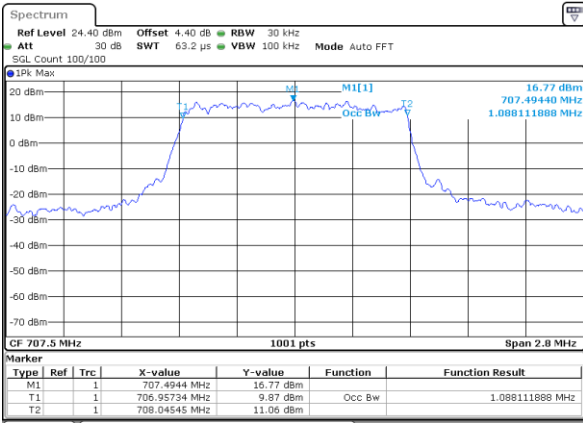

Date: 15 JUL 2017 15:45:42

LTE Band 5

Lowest Channel / 10MHz / QPSK

Date: 15 JUL 2017 15:54:30

Lowest Channel / 10MHz / 16QAM

Date: 15 JUL 2017 15:54:40

Middle Channel / 10MHz / QPSK

Date: 15 JUL 2017 16:03:28

Middle Channel / 10MHz / 16QAM

Date: 15 JUL 2017 16:03:38

Highest Channel / 10MHz / QPSK

Date: 15 JUL 2017 16:05:56

Highest Channel / 10MHz / 16QAM

Date: 15 JUL 2017 16:06:06

LTE Band 12

Lowest Channel / 1.4MHz / QPSK

Date: 18 JUL 2017 10:04:52

Lowest Channel / 1.4MHz / 16QAM

Date: 18 JUL 2017 10:05:02

Middle Channel / 1.4MHz / QPSK

Date: 18 JUL 2017 10:05:24

Middle Channel / 1.4MHz / 16QAM

Date: 18 JUL 2017 10:05:13

Highest Channel / 1.4MHz / QPSK

Date: 18 JUL 2017 10:05:35

Highest Channel / 1.4MHz / 16QAM

Date: 18 JUL 2017 10:05:45

LTE Band 12

Lowest Channel / 3MHz / QPSK

Date: 18 JUL 2017 10:21:35

Lowest Channel / 3MHz / 16QAM

Date: 18 JUL 2017 10:21:46