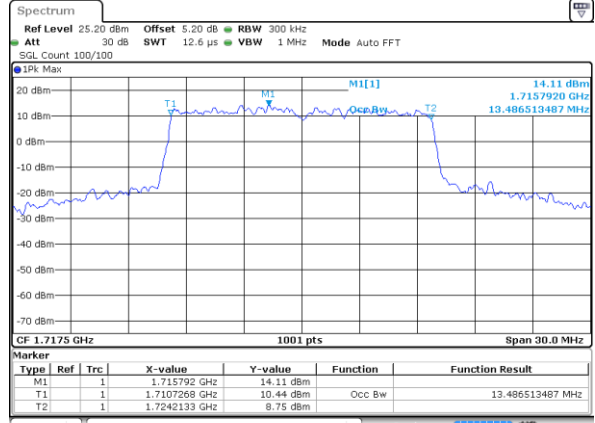

Date: 27 JUL 2017 12:02:28

LTE Band 66

Lowest Channel / 10MHz / QPSK

Date: 27 JUL 2017 13:56:26

Lowest Channel / 10MHz / 16QAM

Date: 27 JUL 2017 13:56:50

Middle Channel / 10MHz / QPSK

Date: 27 JUL 2017 13:57:33

Middle Channel / 10MHz / 16QAM

Date: 27 JUL 2017 13:57:16

Highest Channel / 10MHz / QPSK

Date: 27 JUL 2017 13:59:13

Highest Channel / 10MHz / 16QAM

Date: 27 JUL 2017 13:58:56

LTE Band 66

Lowest Channel / 15MHz / QPSK

Date: 27 JUL 2017 14:08:53

Lowest Channel / 15MHz / 16QAM

Date: 27 JUL 2017 14:08:19

Middle Channel / 15MHz / QPSK

Date: 27 JUL 2017 14:09:34

Middle Channel / 15MHz / 16QAM

Date: 27 JUL 2017 14:09:54

Highest Channel / 15MHz / QPSK