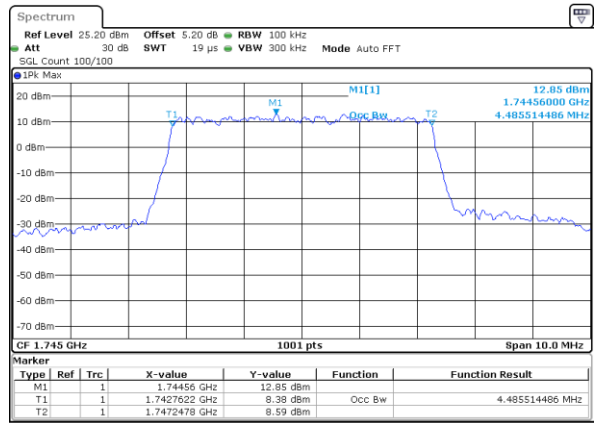

Date: 27 JUL 2017 10:39:00

Middle Channel / 1.4MHz / 16QAM

Date: 27 JUL 2017 10:32:27

Highest Channel / 1.4MHz / QPSK

Date: 27 JUL 2017 10:39:46

Highest Channel / 1.4MHz / 16QAM

Date: 27 JUL 2017 10:40:18

LTE Band 66

Highest Channel / 3MHz / QPSK

Date: 27 JUL 2017 11:56:35

Highest Channel / 3MHz / 16QAM

Date: 27 JUL 2017 11:48:35

LTE Band 66

Lowest Channel / 5MHz / QPSK

Date: 27 JUL 2017 12:00:31

Lowest Channel / 5MHz / 16QAM

Date: 27 JUL 2017 12:00:12

Middle Channel / 5MHz / QPSK

Date: 27 JUL 2017 12:01:01

Middle Channel / 5MHz / 16QAM

Date: 27 JUL 2017 12:01:26

Highest Channel / 5MHz / QPSK

Date: 27 JUL 2017 12:02:49

Highest Channel / 5MHz / 16QAM