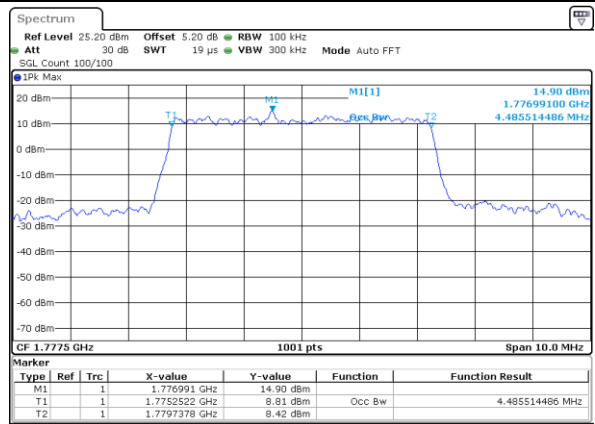

Highest Channel / 3MHz / QPSK

Date: 27 JUL 2017 11:56:35

Highest Channel / 3MHz / 16QAM

Date: 27 JUL 2017 11:48:35

LTE Band 66

Lowest Channel / 5MHz / QPSK

Date: 27 JUL 2017 12:00:31

Lowest Channel / 5MHz / 16QAM

Date: 27 JUL 2017 12:00:12

Middle Channel / 5MHz / QPSK

Date: 27 JUL 2017 12:01:01

Middle Channel / 5MHz / 16QAM

Date: 27 JUL 2017 12:01:26

Highest Channel / 5MHz / QPSK

Date: 27 JUL 2017 12:02:49

Highest Channel / 5MHz / 16QAM

Date: 27 JUL 2017 12:02:28

LTE Band 66

Lowest Channel / 10MHz / QPSK

Date: 27 JUL 2017 13:56:26

Lowest Channel / 10MHz / 16QAM

Date: 27 JUL 2017 13:56:50

Middle Channel / 10MHz / QPSK

Date: 27 JUL 2017 13:57:33