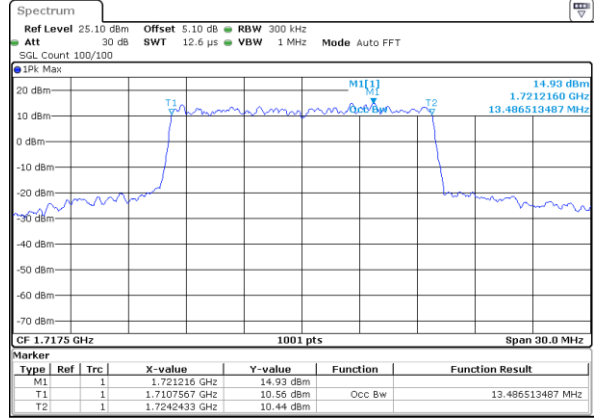

Lowest Channel / 15MHz / 16QAM

Date: 17 JUL 2017 17:35:37