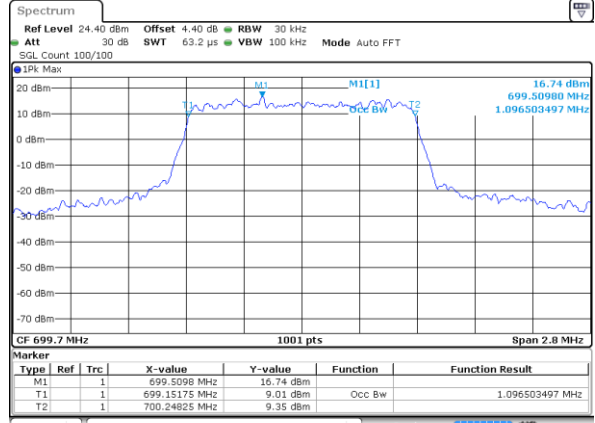

Date: 15 JUL 2017 15:45:42

LTE Band 5

Lowest Channel / 10MHz / QPSK

Date: 15 JUL 2017 15:54:30

Lowest Channel / 10MHz / 16QAM

Date: 15 JUL 2017 15:54:40

Middle Channel / 10MHz / QPSK

Date: 15 JUL 2017 16:03:28

Middle Channel / 10MHz / 16QAM

Date: 15 JUL 2017 16:03:38

Highest Channel / 10MHz / QPSK

Date: 15 JUL 2017 16:05:56

Highest Channel / 10MHz / 16QAM

Date: 15 JUL 2017 16:06:06

LTE Band 12

Lowest Channel / 1.4MHz / QPSK

Date: 18 JUL 2017 10:04:52

Lowest Channel / 1.4MHz / 16QAM

Date: 18 JUL 2017 10:05:02

Middle Channel / 1.4MHz / QPSK

Date: 18 JUL 2017 10:05:24

Middle Channel / 1.4MHz / 16QAM

Date: 18 JUL 2017 10:05:13

Highest Channel / 1.4MHz / QPSK