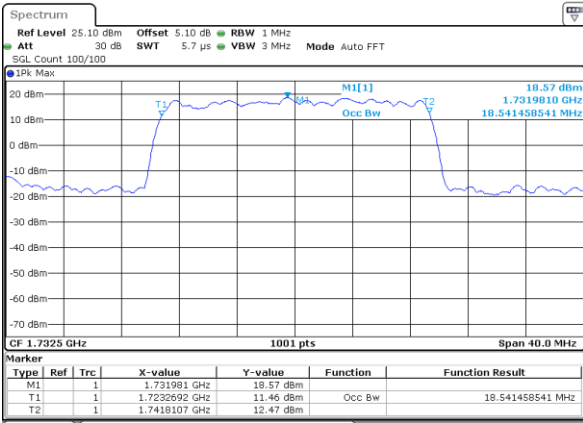

LTE Band 4

Lowest Channel / 15MHz / QPSK

Date: 17 JUL 2017 17:35:26

Lowest Channel / 15MHz / 16QAM

Date: 17 JUL 2017 17:35:37

Middle Channel / 15MHz / QPSK

Date: 17 JUL 2017 17:42:32

Middle Channel / 15MHz / 16QAM

Date: 17 JUL 2017 17:42:42

Highest Channel / 15MHz / QPSK

Date: 17 JUL 2017 17:45:05

Highest Channel / 15MHz / 16QAM

Date: 17 JUL 2017 17:45:15

LTE Band 4

Lowest Channel / 20MHz / QPSK

Date: 17 JUL 2017 17:52:10

Lowest Channel / 20MHz / 16QAM

Date: 17 JUL 2017 17:52:20

Middle Channel / 20MHz / QPSK

Date: 17 JUL 2017 17:59:14

Middle Channel / 20MHz / 16QAM

Date: 17 JUL 2017 17:59:25

Highest Channel / 20MHz / QPSK

Date: 17 JUL 2017 18:01:47

Highest Channel / 20MHz / 16QAM

Date: 17 JUL 2017 18:01:58

LTE Band 5

Lowest Channel / 1.4MHz / QPSK

Date: 15 JUL 2017 14:53:16

Lowest Channel / 1.4MHz / 16QAM

Date: 15 JUL 2017 14:53:27

Middle Channel / 1.4MHz / QPSK