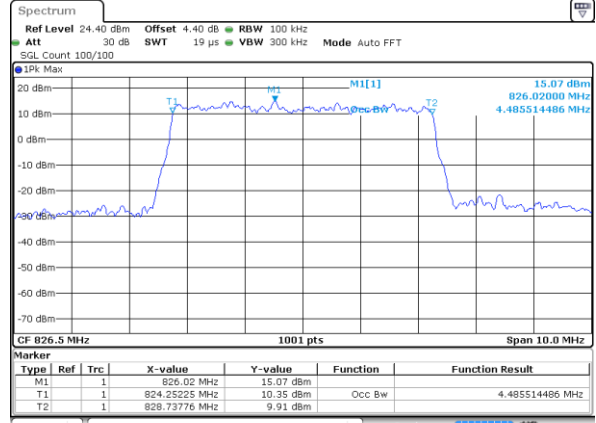

Highest Channel / 3MHz / QPSK

Date: 15 JUL 2017 15:25:08

Highest Channel / 3MHz / 16QAM

Date: 15 JUL 2017 15:25:18

LTE Band 5

Lowest Channel / 5MHz / QPSK

Date: 15 JUL 2017 15:34:06

Lowest Channel / 5MHz / 16QAM