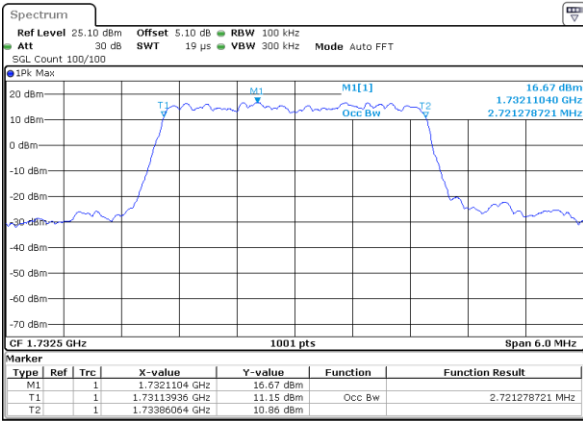

Date: 17 JUL 2017 16:56:30

LTE Band 4

Lowest Channel / 3MHz / QPSK

Date: 17 JUL 2017 16:58:53

Lowest Channel / 3MHz / 16QAM

Date: 17 JUL 2017 16:59:03

Middle Channel / 3MHz / QPSK

Date: 17 JUL 2017 17:01:26

Middle Channel / 3MHz / 16QAM

Date: 17 JUL 2017 17:01:36

Highest Channel / 3MHz / QPSK

Date: 17 JUL 2017 17:03:59

Highest Channel / 3MHz / 16QAM

Date: 17 JUL 2017 17:04:09

LTE Band 4

Lowest Channel / 5MHz / QPSK