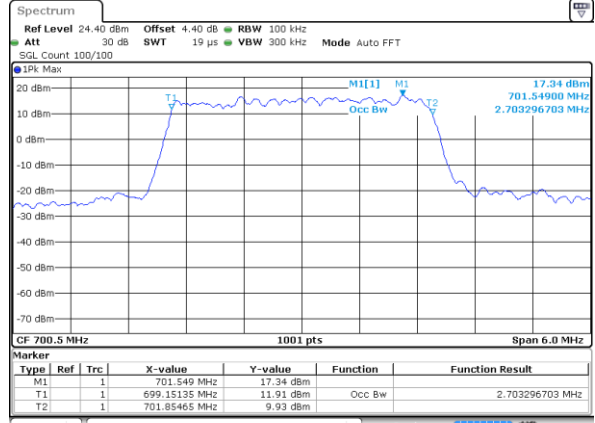

Date: 18 JUL 2017 10:04:52

Lowest Channel / 1.4MHz / 16QAM

Date: 18 JUL 2017 10:05:02

Middle Channel / 1.4MHz / QPSK

Date: 18 JUL 2017 10:05:24

Middle Channel / 1.4MHz / 16QAM

Date: 18 JUL 2017 10:05:13

Highest Channel / 1.4MHz / QPSK

Date: 18 JUL 2017 10:05:35

Highest Channel / 1.4MHz / 16QAM

Date: 18 JUL 2017 10:05:45

LTE Band 12

Lowest Channel / 3MHz / QPSK

Date: 18 JUL 2017 10:21:35

Lowest Channel / 3MHz / 16QAM

Date: 18 JUL 2017 10:21:46

Middle Channel / 3MHz / QPSK

Date: 18 JUL 2017 10:22:07

Middle Channel / 3MHz / 16QAM

Date: 18 JUL 2017 10:21:56

Highest Channel / 3MHz / QPSK

Date: 18 JUL 2017 10:22:18

Highest Channel / 3MHz / 16QAM

Date: 18 JUL 2017 10:22:28