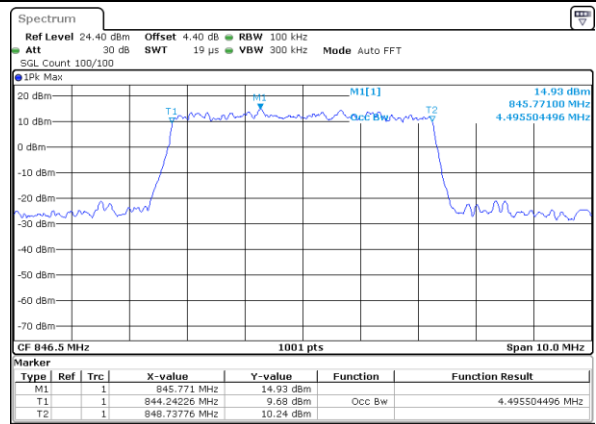

Date: 15 JUL 2017 15:34:16

Middle Channel / 5MHz / QPSK

Date: 15 JUL 2017 15:43:04

Middle Channel / 5MHz / 16QAM

Date: 15 JUL 2017 15:43:14

Highest Channel / 5MHz / QPSK

Date: 15 JUL 2017 15:45:32

Highest Channel / 5MHz / 16QAM

Date: 15 JUL 2017 15:45:42

LTE Band 5

Lowest Channel / 10MHz / QPSK

Date: 15 JUL 2017 15:54:30

Lowest Channel / 10MHz / 16QAM

Date: 15 JUL 2017 15:54:40

Middle Channel / 10MHz / QPSK

Date: 15 JUL 2017 16:03:28