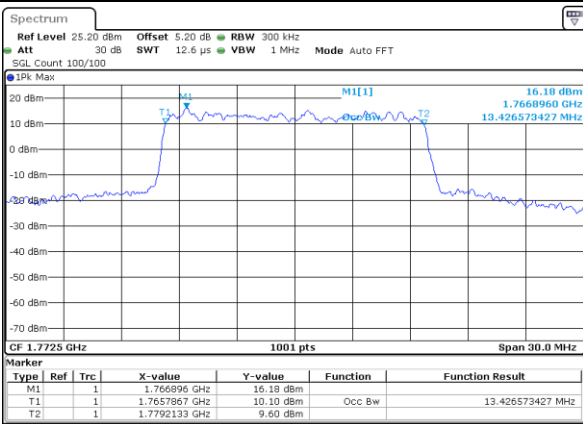

Middle Channel / 10MHz / 16QAM

Date: 27 JUL 2017 13:57:16

Highest Channel / 10MHz / QPSK

Date: 27 JUL 2017 13:59:13

Highest Channel / 10MHz / 16QAM

Date: 27 JUL 2017 13:58:56

LTE Band 66

Lowest Channel / 15MHz / QPSK

Date: 27 JUL 2017 14:08:53

Lowest Channel / 15MHz / 16QAM

Date: 27 JUL 2017 14:08:19

Middle Channel / 15MHz / QPSK

Date: 27 JUL 2017 14:09:34

Middle Channel / 15MHz / 16QAM

Date: 27 JUL 2017 14:09:54

Highest Channel / 15MHz / QPSK

Date: 27 JUL 2017 14:11:11

Highest Channel / 15MHz / 16QAM

Date: 27 JUL 2017 14:10:42