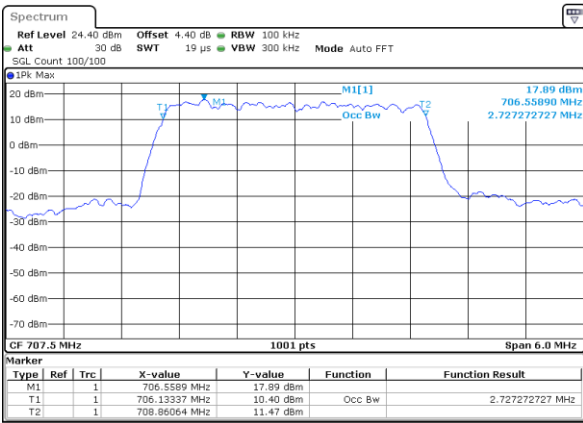

Date: 18 JUL 2017 10:04:52

Lowest Channel / 1.4MHz / 16QAM

Date: 18 JUL 2017 10:05:02

Middle Channel / 1.4MHz / QPSK

Date: 18 JUL 2017 10:05:24

Middle Channel / 1.4MHz / 16QAM

Date: 18 JUL 2017 10:05:13

Highest Channel / 1.4MHz / QPSK

Date: 18 JUL 2017 10:05:35

Highest Channel / 1.4MHz / 16QAM

Date: 18 JUL 2017 10:05:45

LTE Band 12

Lowest Channel / 3MHz / QPSK

Date: 18 JUL 2017 10:21:35

Lowest Channel / 3MHz / 16QAM

Date: 18 JUL 2017 10:21:46

Middle Channel / 3MHz / QPSK

Date: 18 JUL 2017 10:22:07

Middle Channel / 3MHz / 16QAM

Date: 18 JUL 2017 10:21:56

Highest Channel / 3MHz / QPSK

Date: 18 JUL 2017 10:22:18

Highest Channel / 3MHz / 16QAM

Date: 18 JUL 2017 10:22:28