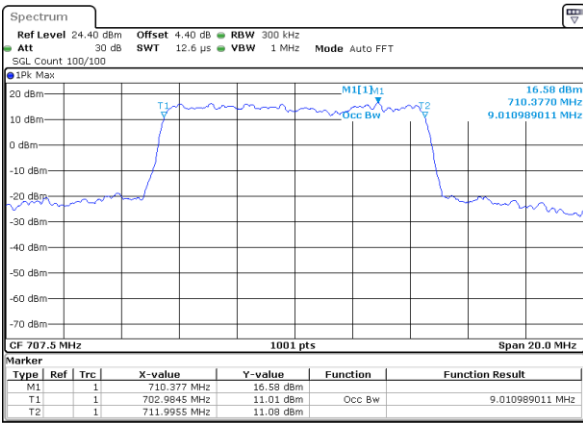

LTE Band 12

Lowest Channel / 5MHz / QPSK

Date: 18 JUL 2017 10:38:17

Lowest Channel / 5MHz / 16QAM

Date: 18 JUL 2017 10:38:28

Middle Channel / 5MHz / QPSK

Date: 18 JUL 2017 10:38:49

Middle Channel / 5MHz / 16QAM

Date: 18 JUL 2017 10:38:39

Highest Channel / 5MHz / QPSK

Date: 18 JUL 2017 10:39:00

Highest Channel / 5MHz / 16QAM

Date: 18 JUL 2017 10:39:11

LTE Band 12

Lowest Channel / 10MHz / QPSK

Date: 18 JUL 2017 10:54:59

Lowest Channel / 10MHz / 16QAM

Date: 18 JUL 2017 10:55:10

Middle Channel / 10MHz / QPSK

Date: 18 JUL 2017 10:55:31

Middle Channel / 10MHz / 16QAM

Date: 18 JUL 2017 10:55:21

Highest Channel / 10MHz / QPSK

Date: 18 JUL 2017 10:55:42

Highest Channel / 10MHz / 16QAM

Date: 18 JUL 2017 10:55:53

LTE Band 66

Lowest Channel / 1.4MHz / QPSK

Date: 27 JUL 2017 10:28:32

Lowest Channel / 1.4MHz / 16QAM

Date: 27 JUL 2017 10:48:09

Middle Channel / 1.4MHz / QPSK