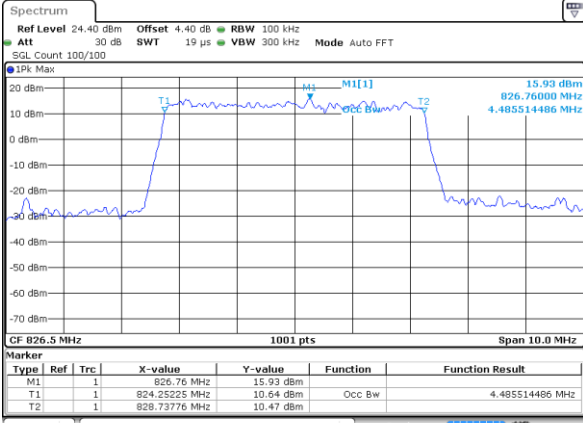

Highest Channel / 3MHz / QPSK

Date: 15 JUL 2017 15:25:08

Highest Channel / 3MHz / 16QAM

Date: 15 JUL 2017 15:25:18

LTE Band 5

Lowest Channel / 5MHz / QPSK

Date: 15 JUL 2017 15:34:06

Lowest Channel / 5MHz / 16QAM