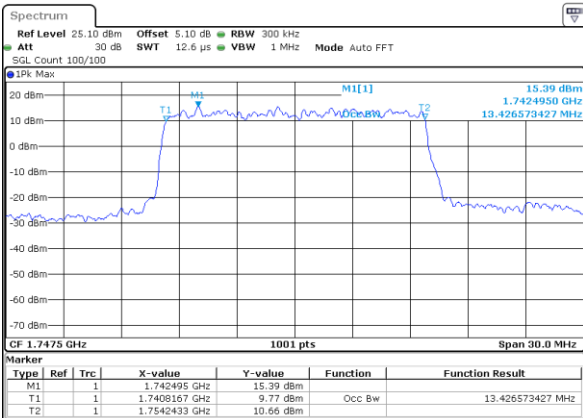

LTE Band 4

Lowest Channel / 15MHz / QPSK

Date: 17 JUL 2017 17:35:26

Lowest Channel / 15MHz / 16QAM

Date: 17 JUL 2017 17:35:37

Middle Channel / 15MHz / QPSK

Date: 17 JUL 2017 17:42:32

Middle Channel / 15MHz / 16QAM

Date: 17 JUL 2017 17:42:42

Highest Channel / 15MHz / QPSK

Date: 17 JUL 2017 17:45:05

Highest Channel / 15MHz / 16QAM

Date: 17 JUL 2017 17:45:15

LTE Band 4

Lowest Channel / 20MHz / QPSK

Date: 17 JUL 2017 17:52:10