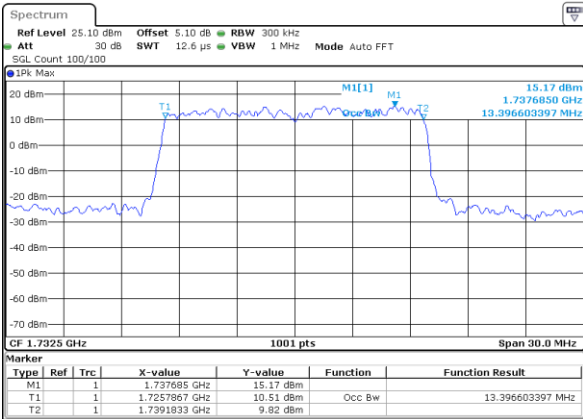

LTE Band 4

Lowest Channel / 15MHz / QPSK

Date: 17 JUL 2017 17:35:26

Lowest Channel / 15MHz / 16QAM

Date: 17 JUL 2017 17:35:37

Middle Channel / 15MHz / QPSK

Date: 17 JUL 2017 17:42:32

Middle Channel / 15MHz / 16QAM

Date: 17 JUL 2017 17:42:42

Highest Channel / 15MHz / QPSK

Date: 17 JUL 2017 17:45:05

Highest Channel / 15MHz / 16QAM

Date: 17 JUL 2017 17:45:15

LTE Band 4

Lowest Channel / 20MHz / QPSK

Date: 17 JUL 2017 17:52:10