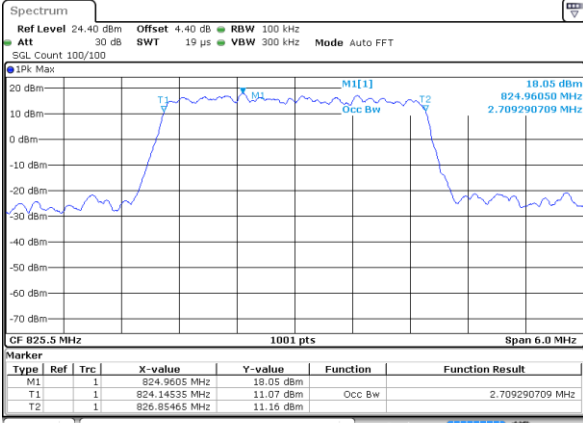

LTE Band 5

Lowest Channel / 3MHz / QPSK

Date: 15 JUL 2017 15:13:42