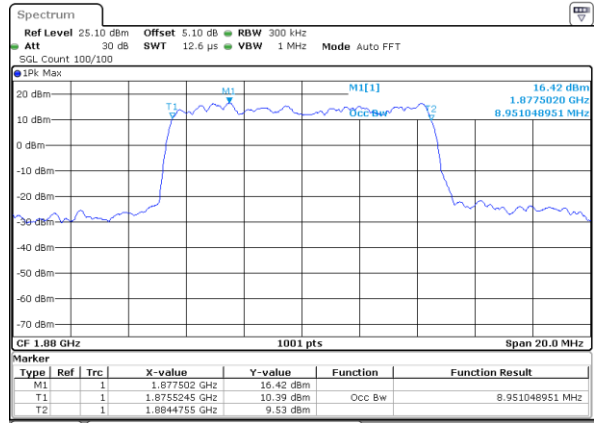

Date: 14 JUL 2017 12:01:47

Highest Channel / 5MHz / QPSK

Date: 14 JUL 2017 12:04:06

Highest Channel / 5MHz / 16QAM

Date: 14 JUL 2017 12:04:16

LTE Band 2

Lowest Channel / 10MHz / QPSK

Date: 14 JUL 2017 12:11:05

Lowest Channel / 10MHz / 16QAM

Date: 14 JUL 2017 12:11:15

Middle Channel / 10MHz / QPSK

Date: 14 JUL 2017 12:18:04

Middle Channel / 10MHz / 16QAM

Date: 14 JUL 2017 12:18:14

Highest Channel / 10MHz / QPSK

Date: 14 JUL 2017 12:20:33

Highest Channel / 10MHz / 16QAM

Date: 14 JUL 2017 12:20:43

LTE Band 2

Lowest Channel / 15MHz / QPSK

Date: 14 JUL 2017 12:27:31

Lowest Channel / 15MHz / 16QAM

Date: 14 JUL 2017 12:27:41

Middle Channel / 15MHz / QPSK

Date: 14 JUL 2017 12:34:30

Middle Channel / 15MHz / 16QAM

Date: 14 JUL 2017 12:34:40

Highest Channel / 15MHz / QPSK

Date: 14 JUL 2017 12:36:59

Highest Channel / 15MHz / 16QAM

Date: 14 JUL 2017 12:37:09

LTE Band 2