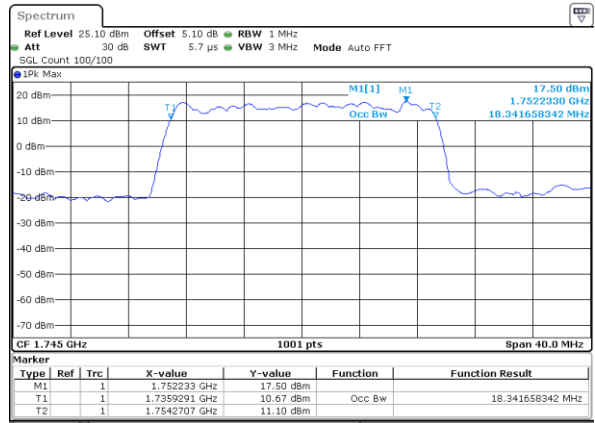

Date: 17 JUL 2017 17:42:42

Highest Channel / 15MHz / QPSK

Date: 17 JUL 2017 17:45:05

Highest Channel / 15MHz / 16QAM

Date: 17 JUL 2017 17:45:15

LTE Band 4

Lowest Channel / 20MHz / QPSK

Date: 17 JUL 2017 17:52:10

Lowest Channel / 20MHz / 16QAM

Date: 17 JUL 2017 17:52:20

Middle Channel / 20MHz / QPSK

Date: 17 JUL 2017 17:59:14

Middle Channel / 20MHz / 16QAM

Date: 17 JUL 2017 17:59:25

Highest Channel / 20MHz / QPSK

Date: 17 JUL 2017 18:01:47

Highest Channel / 20MHz / 16QAM

Date: 17 JUL 2017 18:01:58

LTE Band 5

Lowest Channel / 1.4MHz / QPSK

Date: 15 JUL 2017 14:53:16

Lowest Channel / 1.4MHz / 16QAM

Date: 15 JUL 2017 14:53:27

Middle Channel / 1.4MHz / QPSK