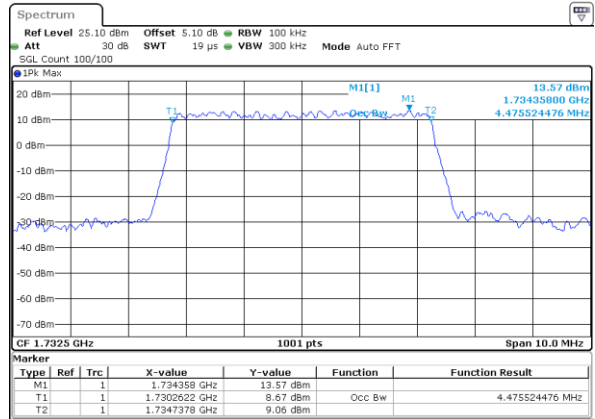

Middle Channel / 3MHz / 16QAM

Date: 17 JUL 2017 17:01:36

Highest Channel / 3MHz / QPSK

Date: 17 JUL 2017 17:03:59

Highest Channel / 3MHz / 16QAM

Date: 17 JUL 2017 17:04:09

LTE Band 4

Lowest Channel / 5MHz / QPSK

Date: 17\_JUL 2017 17:06:32

Lowest Channel / 5MHz / 16QAM

Date: 17\_JUL 2017 17:06:43

Middle Channel / 5MHz / QPSK

Date: 17\_JUL 2017 17:09:05

Middle Channel / 5MHz / 16QAM

Date: 17\_JUL 2017 17:09:16

Highest Channel / 5MHz / QPSK

Date: 17\_JUL 2017 17:11:38

Highest Channel / 5MHz / 16QAM

Date: 17\_JUL 2017 17:11:49

LTE Band 4

Lowest Channel / 10MHz / QPSK

Date: 17 JUL 2017 17:18:43

Lowest Channel / 10MHz / 16QAM

Date: 17 JUL 2017 17:18:54