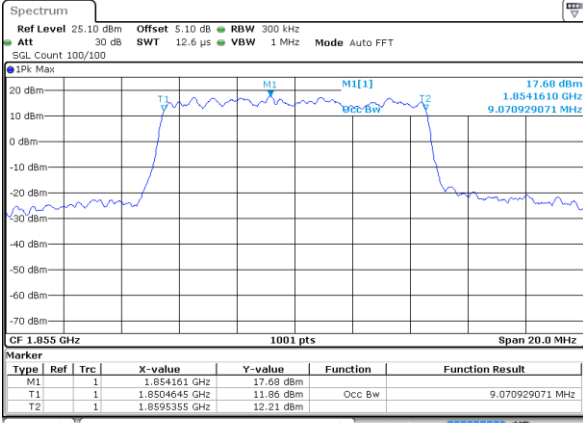

LTE Band 2

Lowest Channel / 5MHz / QPSK

Date: 14 JUL 2017 11:54:38

Lowest Channel / 5MHz / 16QAM

Date: 14 JUL 2017 11:54:48

Middle Channel / 5MHz / QPSK

Date: 14 JUL 2017 12:01:37

Middle Channel / 5MHz / 16QAM

Date: 14 JUL 2017 12:01:47

Highest Channel / 5MHz / QPSK

Date: 14 JUL 2017 12:04:06

Highest Channel / 5MHz / 16QAM

Date: 14 JUL 2017 12:04:16

LTE Band 2

Lowest Channel / 10MHz / QPSK

Date: 14 JUL 2017 12:11:05

Lowest Channel / 10MHz / 16QAM

Date: 14 JUL 2017 12:11:15

Middle Channel / 10MHz / QPSK

Date: 14 JUL 2017 12:18:04

Middle Channel / 10MHz / 16QAM

Date: 14 JUL 2017 12:18:14

Highest Channel / 10MHz / QPSK

Date: 14 JUL 2017 12:20:33

Highest Channel / 10MHz / 16QAM

Date: 14 JUL 2017 12:20:43

LTE Band 2

Lowest Channel / 15MHz / QPSK

Date: 14 JUL 2017 12:27:31

Lowest Channel / 15MHz / 16QAM

Date: 14 JUL 2017 12:27:41

Middle Channel / 15MHz / QPSK