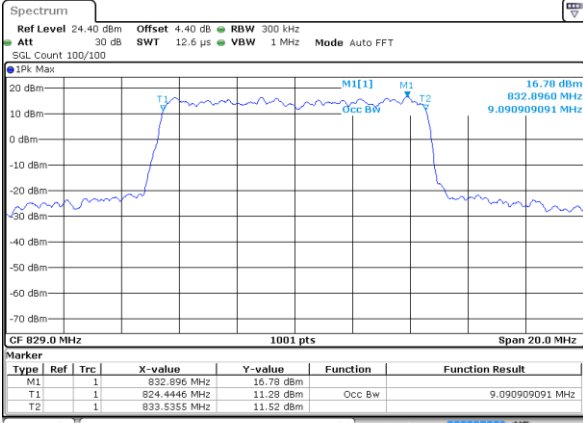

Highest Channel / 3MHz / QPSK

Date: 15 JUL 2017 15:25:08

Highest Channel / 3MHz / 16QAM

Date: 15 JUL 2017 15:25:18

LTE Band 5

Lowest Channel / 5MHz / QPSK

Date: 15 JUL 2017 15:34:06

Lowest Channel / 5MHz / 16QAM

Date: 15 JUL 2017 15:34:16

Middle Channel / 5MHz / QPSK

Date: 15 JUL 2017 15:43:04

Middle Channel / 5MHz / 16QAM

Date: 15 JUL 2017 15:43:14

Highest Channel / 5MHz / QPSK

Date: 15 JUL 2017 15:45:32

Highest Channel / 5MHz / 16QAM

Date: 15 JUL 2017 15:45:42

LTE Band 5

Lowest Channel / 10MHz / QPSK

Date: 15 JUL 2017 15:54:30

Lowest Channel / 10MHz / 16QAM

Date: 15 JUL 2017 15:54:40

Middle Channel / 10MHz / QPSK

Date: 15 JUL 2017 16:03:28