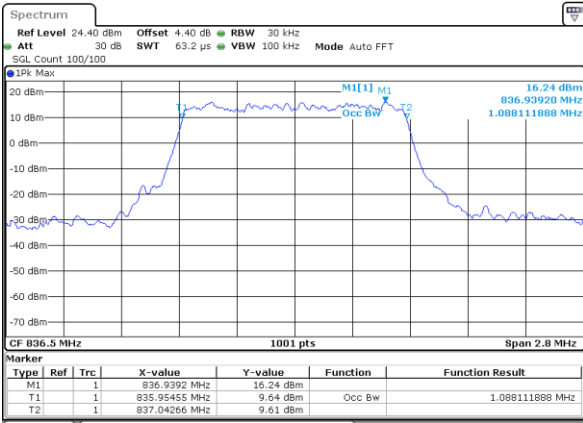

Highest Channel / 20MHz / 16QAM

Date: 17 JUL 2017 18:01:58

LTE Band 5

Lowest Channel / 1.4MHz / QPSK

Date: 15 JUL 2017 14:53:16

Lowest Channel / 1.4MHz / 16QAM

Date: 15 JUL 2017 14:53:27

Middle Channel / 1.4MHz / QPSK

Date: 15 JUL 2017 15:02:16

Middle Channel / 1.4MHz / 16QAM

Date: 15 JUL 2017 15:02:25

Highest Channel / 1.4MHz / QPSK

Date: 15 JUL 2017 15:04:44

Highest Channel / 1.4MHz / 16QAM

Date: 15 JUL 2017 15:04:54

LTE Band 5