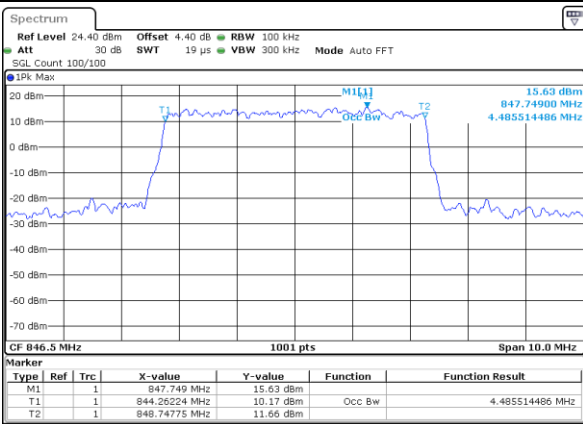

Highest Channel / 3MHz / QPSK

Date: 15 JUL 2017 15:25:08

Highest Channel / 3MHz / 16QAM

Date: 15 JUL 2017 15:25:18

LTE Band 5

Lowest Channel / 5MHz / QPSK

Date: 15 JUL 2017 15:34:06

Lowest Channel / 5MHz / 16QAM

Date: 15 JUL 2017 15:34:16

Middle Channel / 5MHz / QPSK

Date: 15 JUL 2017 15:43:04

Middle Channel / 5MHz / 16QAM

Date: 15 JUL 2017 15:43:14

Highest Channel / 5MHz / QPSK

Date: 15 JUL 2017 15:45:32

Highest Channel / 5MHz / 16QAM

Date: 15 JUL 2017 15:45:42

LTE Band 5

Lowest Channel / 10MHz / QPSK

Date: 15 JUL 2017 15:54:30

Lowest Channel / 10MHz / 16QAM

Date: 15 JUL 2017 15:54:40

Middle Channel / 10MHz / QPSK

Date: 15 JUL 2017 16:03:28