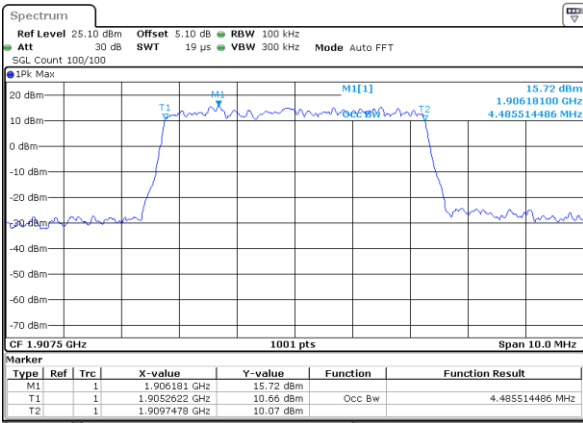

LTE Band 2

Lowest Channel / 5MHz / QPSK

Date: 14 JUL 2017 11:54:38

Lowest Channel / 5MHz / 16QAM

Date: 14 JUL 2017 11:54:48

Middle Channel / 5MHz / QPSK

Date: 14 JUL 2017 12:01:37

Middle Channel / 5MHz / 16QAM

Date: 14 JUL 2017 12:01:47

Highest Channel / 5MHz / QPSK

Date: 14 JUL 2017 12:04:06

Highest Channel / 5MHz / 16QAM

Date: 14 JUL 2017 12:04:16

LTE Band 2

Lowest Channel / 10MHz / QPSK

Date: 14 JUL 2017 12:11:05