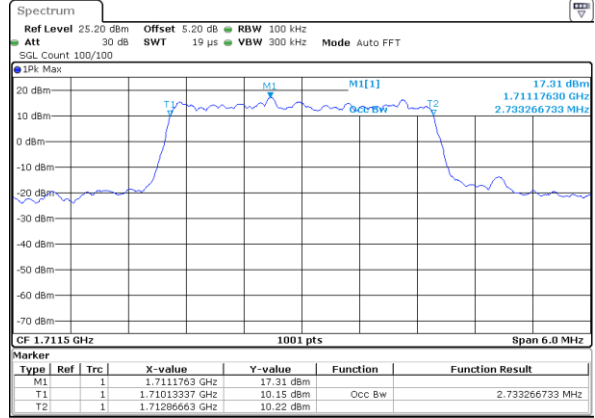

Lowest Channel / 3MHz / 16QAM

Date: 27 JUL 2017 11:10:42