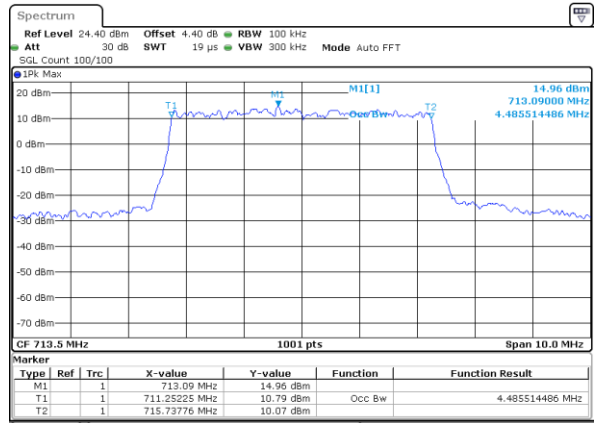

LTE Band 12

Lowest Channel / 5MHz / QPSK

Date: 18 JUL 2017 10:38:17

Lowest Channel / 5MHz / 16QAM

Date: 18 JUL 2017 10:38:28

Middle Channel / 5MHz / QPSK

Date: 18 JUL 2017 10:38:49

Middle Channel / 5MHz / 16QAM

Date: 18 JUL 2017 10:38:39

Highest Channel / 5MHz / QPSK

Date: 18 JUL 2017 10:39:00

Highest Channel / 5MHz / 16QAM

Date: 18 JUL 2017 10:39:11

LTE Band 12

Lowest Channel / 10MHz / QPSK

Date: 18 JUL 2017 10:54:59