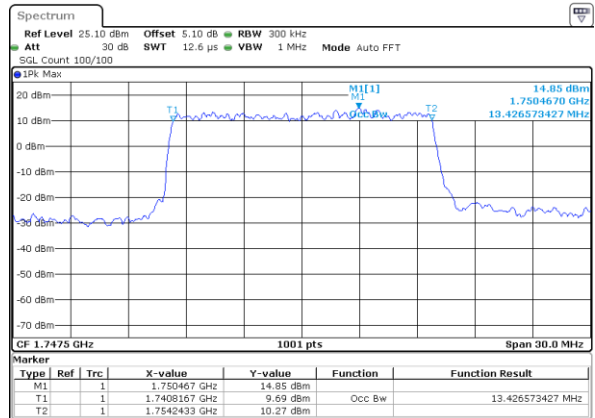

LTE Band 4

Lowest Channel / 15MHz / QPSK

Date: 17 JUL 2017 17:35:26

Lowest Channel / 15MHz / 16QAM

Date: 17 JUL 2017 17:35:37

Middle Channel / 15MHz / QPSK

Date: 17 JUL 2017 17:42:32

Middle Channel / 15MHz / 16QAM

Date: 17 JUL 2017 17:42:42

Highest Channel / 15MHz / QPSK

Date: 17 JUL 2017 17:45:05

Highest Channel / 15MHz / 16QAM

Date: 17 JUL 2017 17:45:15

LTE Band 4

Lowest Channel / 20MHz / QPSK

Date: 17 JUL 2017 17:52:10