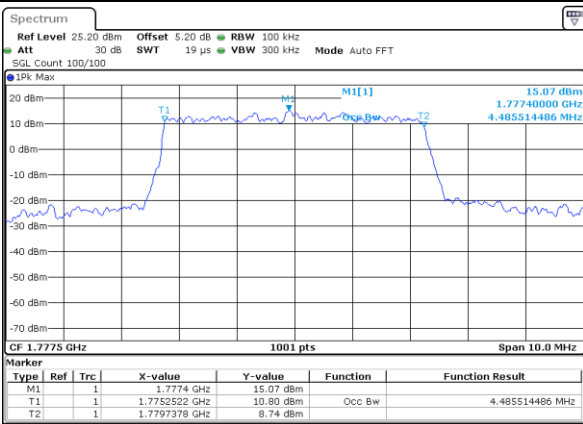

Highest Channel / 3MHz / QPSK

Date: 27 JUL 2017 11:56:35

Highest Channel / 3MHz / 16QAM

Date: 27 JUL 2017 11:48:35

LTE Band 66

Lowest Channel / 5MHz / QPSK

Date: 27 JUL 2017 12:00:31

Lowest Channel / 5MHz / 16QAM

Date: 27 JUL 2017 12:00:12

Middle Channel / 5MHz / QPSK

Date: 27 JUL 2017 12:01:01

Middle Channel / 5MHz / 16QAM

Date: 27 JUL 2017 12:01:26

Highest Channel / 5MHz / QPSK

Date: 27 JUL 2017 12:02:49

Highest Channel / 5MHz / 16QAM

Date: 27 JUL 2017 12:02:28

LTE Band 66

Lowest Channel / 10MHz / QPSK

Date: 27 JUL 2017 13:56:26

Lowest Channel / 10MHz / 16QAM

Date: 27 JUL 2017 13:56:50

Middle Channel / 10MHz / QPSK

Date: 27 JUL 2017 13:57:33