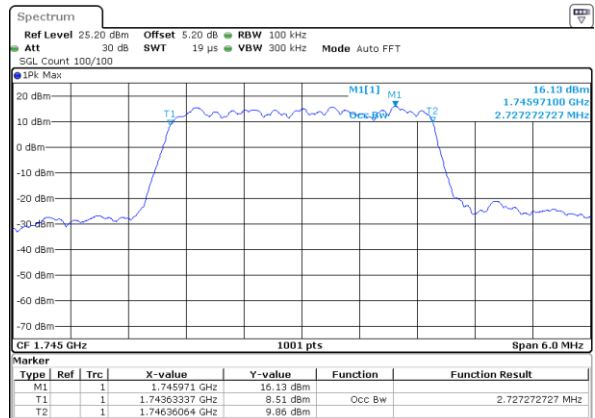

Highest Channel / 10MHz / 16QAM

Date: 18 JUL 2017 10:55:53

LTE Band 66

Lowest Channel / 1.4MHz / QPSK

Date: 27 JUL 2017 10:28:32

Lowest Channel / 1.4MHz / 16QAM

Date: 27 JUL 2017 10:48:09

Middle Channel / 1.4MHz / QPSK

Date: 27 JUL 2017 10:39:00

Middle Channel / 1.4MHz / 16QAM

Date: 27 JUL 2017 10:32:27

Highest Channel / 1.4MHz / QPSK

Date: 27 JUL 2017 10:39:46

Highest Channel / 1.4MHz / 16QAM

Date: 27 JUL 2017 10:40:18

LTE Band 66

Lowest Channel / 3MHz / QPSK

Date: 27 JUL 2017 11:10:10

Lowest Channel / 3MHz / 16QAM

Date: 27 JUL 2017 11:10:42

Middle Channel / 3MHz / QPSK

Date: 27 JUL 2017 11:47:29

Middle Channel / 3MHz / 16QAM

Date: 27 JUL 2017 11:47:49

Highest Channel / 3MHz / QPSK

Date: 27 JUL 2017 11:56:35

Highest Channel / 3MHz / 16QAM

Date: 27 JUL 2017 11:48:35

LTE Band 66

Lowest Channel / 5MHz / QPSK

Date: 27 JUL 2017 12:00:31

Lowest Channel / 5MHz / 16QAM