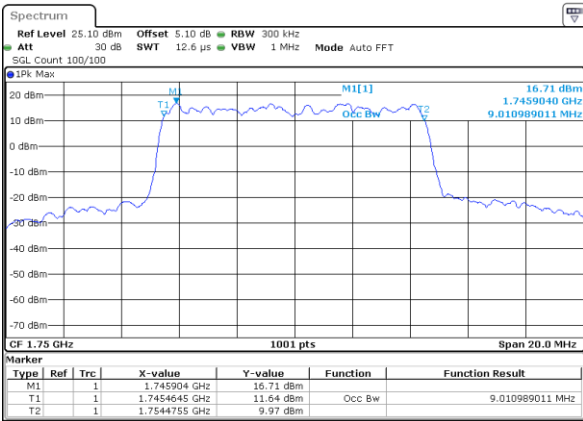

Date: 17\_JUL 2017 17:11:38

Highest Channel / 5MHz / 16QAM

Date: 17\_JUL 2017 17:11:49

LTE Band 4

Lowest Channel / 10MHz / QPSK

Date: 17 JUL 2017 17:18:43

Lowest Channel / 10MHz / 16QAM

Date: 17 JUL 2017 17:18:54

Middle Channel / 10MHz / QPSK

Date: 17 JUL 2017 17:25:48

Middle Channel / 10MHz / 16QAM

Date: 17 JUL 2017 17:25:59

Highest Channel / 10MHz / QPSK

Date: 17 JUL 2017 17:28:21

Highest Channel / 10MHz / 16QAM

Date: 17 JUL 2017 17:28:32

LTE Band 4

Lowest Channel / 15MHz / QPSK

Date: 17 JUL 2017 17:35:26

Lowest Channel / 15MHz / 16QAM

Date: 17 JUL 2017 17:35:37

Middle Channel / 15MHz / QPSK

Date: 17 JUL 2017 17:42:32

Middle Channel / 15MHz / 16QAM

Date: 17 JUL 2017 17:42:42

Highest Channel / 15MHz / QPSK

Date: 17 JUL 2017 17:45:05

Highest Channel / 15MHz / 16QAM

Date: 17 JUL 2017 17:45:15

LTE Band 4

Lowest Channel / 20MHz / QPSK

Date: 17 JUL 2017 17:52:10