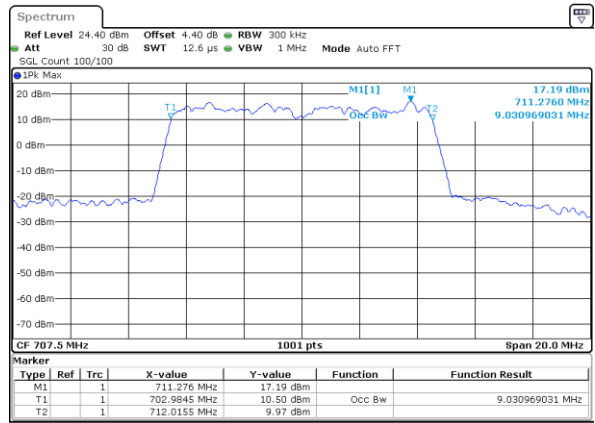

Date: 18 JUL 2017 10:38:39

Highest Channel / 5MHz / QPSK

Date: 18 JUL 2017 10:39:00

Highest Channel / 5MHz / 16QAM

Date: 18 JUL 2017 10:39:11

LTE Band 12

Lowest Channel / 10MHz / QPSK

Date: 18 JUL 2017 10:54:59

Lowest Channel / 10MHz / 16QAM

Date: 18 JUL 2017 10:55:10

Middle Channel / 10MHz / QPSK

Date: 18 JUL 2017 10:55:31

Middle Channel / 10MHz / 16QAM

Date: 18 JUL 2017 10:55:21

Highest Channel / 10MHz / QPSK

Date: 18 JUL 2017 10:55:42

Highest Channel / 10MHz / 16QAM

Date: 18 JUL 2017 10:55:53

LTE Band 66

Lowest Channel / 1.4MHz / QPSK

Date: 27 JUL 2017 10:28:32

Lowest Channel / 1.4MHz / 16QAM

Date: 27 JUL 2017 10:48:09

Middle Channel / 1.4MHz / QPSK

Date: 27 JUL 2017 10:39:00

Middle Channel / 1.4MHz / 16QAM

Date: 27 JUL 2017 10:32:27

Highest Channel / 1.4MHz / QPSK

Date: 27 JUL 2017 10:39:46

Highest Channel / 1.4MHz / 16QAM

Date: 27 JUL 2017 10:40:18

LTE Band 66