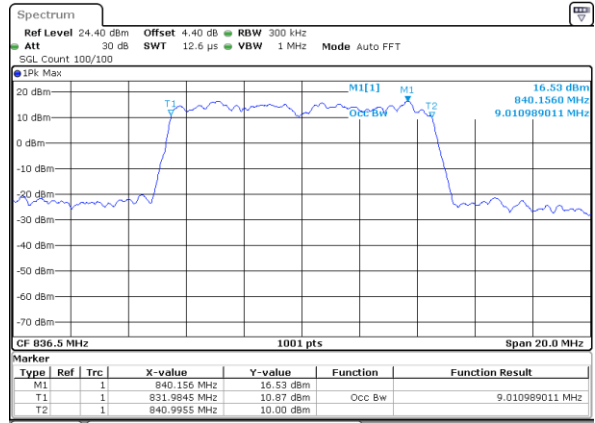

Date: 15 JUL 2017 15:34:16

Middle Channel / 5MHz / QPSK

Date: 15 JUL 2017 15:43:04

Middle Channel / 5MHz / 16QAM

Date: 15 JUL 2017 15:43:14

Highest Channel / 5MHz / QPSK

Date: 15 JUL 2017 15:45:32

Highest Channel / 5MHz / 16QAM

Date: 15 JUL 2017 15:45:42

LTE Band 5

Lowest Channel / 10MHz / QPSK

Date: 15 JUL 2017 15:54:30

Lowest Channel / 10MHz / 16QAM

Date: 15 JUL 2017 15:54:40

Middle Channel / 10MHz / QPSK

Date: 15 JUL 2017 16:03:28

Middle Channel / 10MHz / 16QAM

Date: 15 JUL 2017 16:03:38

Highest Channel / 10MHz / QPSK

Date: 15 JUL 2017 16:05:56

Highest Channel / 10MHz / 16QAM

Date: 15 JUL 2017 16:06:06

LTE Band 12

Lowest Channel / 1.4MHz / QPSK