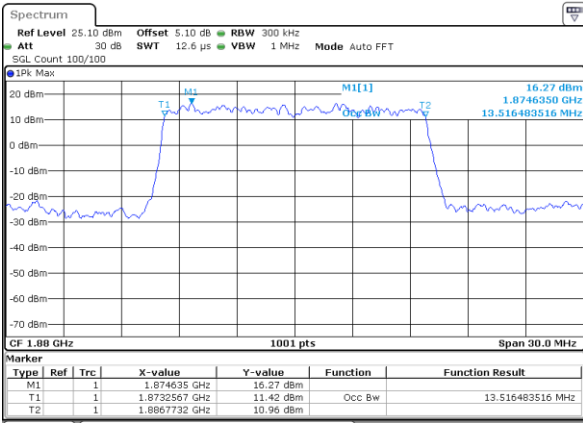

Highest Channel / 10MHz / 16QAM

Date: 14 JUL 2017 12:20:43

LTE Band 2

Lowest Channel / 15MHz / QPSK

Date: 14 JUL 2017 12:27:31

Lowest Channel / 15MHz / 16QAM

Date: 14 JUL 2017 12:27:41

Middle Channel / 15MHz / QPSK

Date: 14 JUL 2017 12:34:30

Middle Channel / 15MHz / 16QAM

Date: 14 JUL 2017 12:34:40

Highest Channel / 15MHz / QPSK

Date: 14 JUL 2017 12:36:59

Highest Channel / 15MHz / 16QAM

Date: 14 JUL 2017 12:37:09

LTE Band 2