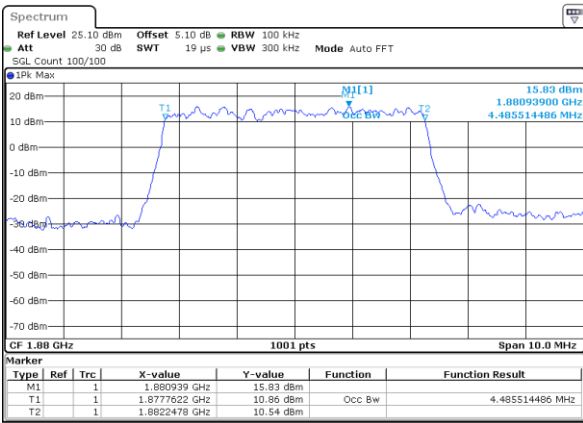

LTE Band 2

Lowest Channel / 5MHz / QPSK

Date: 14 JUL 2017 11:54:38

Lowest Channel / 5MHz / 16QAM

Date: 14 JUL 2017 11:54:48

Middle Channel / 5MHz / QPSK

Date: 14 JUL 2017 12:01:37

Middle Channel / 5MHz / 16QAM

Date: 14 JUL 2017 12:01:47

Highest Channel / 5MHz / QPSK

Date: 14 JUL 2017 12:04:06

Highest Channel / 5MHz / 16QAM

Date: 14 JUL 2017 12:04:16

LTE Band 2

Lowest Channel / 10MHz / QPSK

Date: 14 JUL 2017 12:11:05