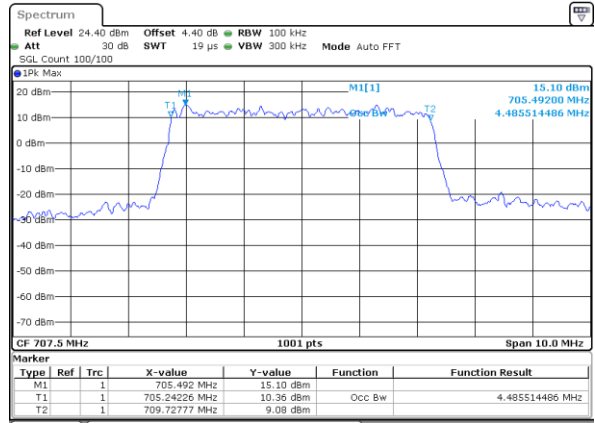

LTE Band 12

Lowest Channel / 5MHz / QPSK

Date: 18 JUL 2017 10:38:17

Lowest Channel / 5MHz / 16QAM

Date: 18 JUL 2017 10:38:28

Middle Channel / 5MHz / QPSK

Date: 18 JUL 2017 10:38:49

Middle Channel / 5MHz / 16QAM

Date: 18 JUL 2017 10:38:39

Highest Channel / 5MHz / QPSK

Date: 18 JUL 2017 10:39:00

Highest Channel / 5MHz / 16QAM

Date: 18 JUL 2017 10:39:11

LTE Band 12

Lowest Channel / 10MHz / QPSK

Date: 18 JUL 2017 10:54:59