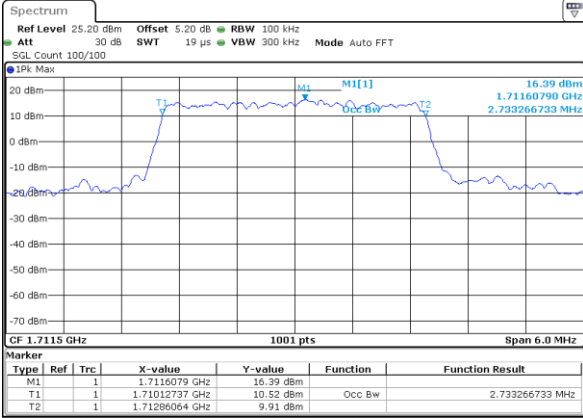

LTE Band 66

Lowest Channel / 3MHz / QPSK

Date: 27 JUL 2017 11:10:10