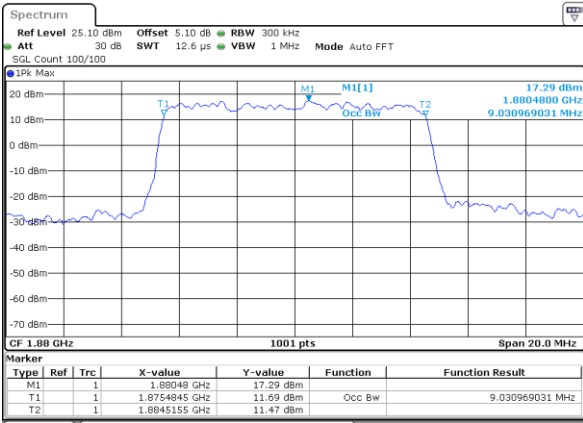

LTE Band 2

Lowest Channel / 5MHz / QPSK

Date: 14 JUL 2017 11:54:38

Lowest Channel / 5MHz / 16QAM

Date: 14 JUL 2017 11:54:48

Middle Channel / 5MHz / QPSK

Date: 14 JUL 2017 12:01:37

Middle Channel / 5MHz / 16QAM

Date: 14 JUL 2017 12:01:47

Highest Channel / 5MHz / QPSK

Date: 14 JUL 2017 12:04:06

Highest Channel / 5MHz / 16QAM

Date: 14 JUL 2017 12:04:16

LTE Band 2

Lowest Channel / 10MHz / QPSK

Date: 14 JUL 2017 12:11:05

Lowest Channel / 10MHz / 16QAM

Date: 14 JUL 2017 12:11:15

Middle Channel / 10MHz / QPSK

Date: 14 JUL 2017 12:18:04

Middle Channel / 10MHz / 16QAM

Date: 14 JUL 2017 12:18:14

Highest Channel / 10MHz / QPSK

Date: 14 JUL 2017 12:20:33

Highest Channel / 10MHz / 16QAM

Date: 14 JUL 2017 12:20:43

LTE Band 2

Lowest Channel / 15MHz / QPSK

Date: 14 JUL 2017 12:27:31

Lowest Channel / 15MHz / 16QAM

Date: 14 JUL 2017 12:27:41

Middle Channel / 15MHz / QPSK