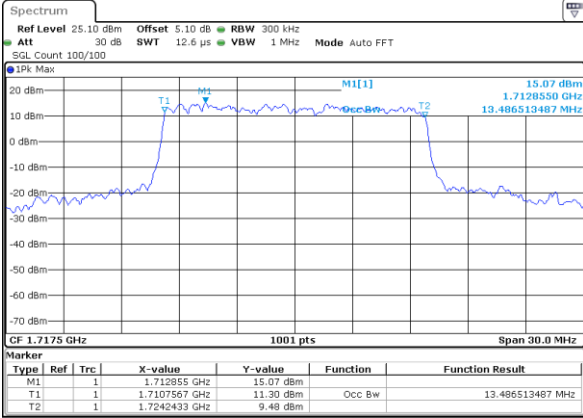

Date: 17\_JUL 2017 17:11:38

Highest Channel / 5MHz / 16QAM

Date: 17\_JUL 2017 17:11:49

LTE Band 4

Lowest Channel / 10MHz / QPSK

Date: 17 JUL 2017 17:18:43

Lowest Channel / 10MHz / 16QAM

Date: 17 JUL 2017 17:18:54

Middle Channel / 10MHz / QPSK

Date: 17 JUL 2017 17:25:48

Middle Channel / 10MHz / 16QAM

Date: 17 JUL 2017 17:25:59

Highest Channel / 10MHz / QPSK

Date: 17 JUL 2017 17:28:21

Highest Channel / 10MHz / 16QAM

Date: 17 JUL 2017 17:28:32

LTE Band 4

Lowest Channel / 15MHz / QPSK

Date: 17 JUL 2017 17:35:26

Lowest Channel / 15MHz / 16QAM

Date: 17 JUL 2017 17:35:37

Middle Channel / 15MHz / QPSK

Date: 17 JUL 2017 17:42:32

Middle Channel / 15MHz / 16QAM