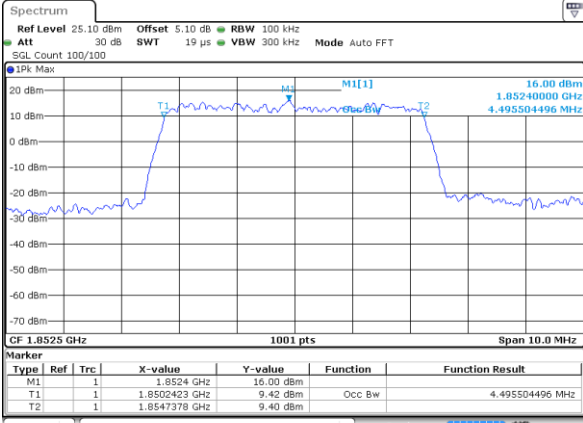

LTE Band 2

Lowest Channel / 5MHz / QPSK

Date: 14 JUL 2017 11:54:38

Lowest Channel / 5MHz / 16QAM

Date: 14 JUL 2017 11:54:48

Middle Channel / 5MHz / QPSK

Date: 14 JUL 2017 12:01:37

Middle Channel / 5MHz / 16QAM

Date: 14 JUL 2017 12:01:47

Highest Channel / 5MHz / QPSK

Date: 14 JUL 2017 12:04:06

Highest Channel / 5MHz / 16QAM

Date: 14 JUL 2017 12:04:16

LTE Band 2

Lowest Channel / 10MHz / QPSK

Date: 14 JUL 2017 12:11:05