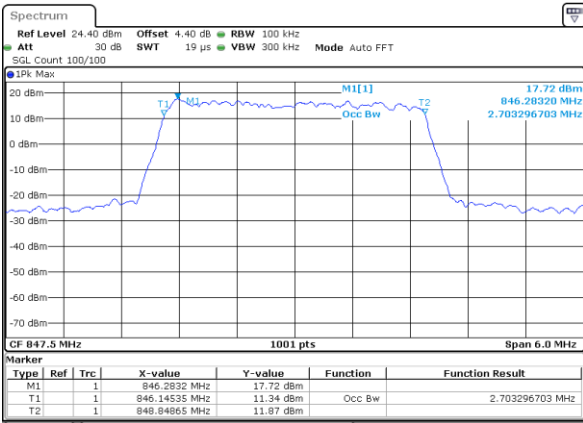

Date: 15 JUL 2017 15:02:16

Middle Channel / 1.4MHz / 16QAM

Date: 15 JUL 2017 15:02:25

Highest Channel / 1.4MHz / QPSK

Date: 15 JUL 2017 15:04:44

Highest Channel / 1.4MHz / 16QAM

Date: 15 JUL 2017 15:04:54

LTE Band 5

Lowest Channel / 3MHz / QPSK

Date: 15 JUL 2017 15:13:42

Lowest Channel / 3MHz / 16QAM

Date: 15 JUL 2017 15:13:52

Middle Channel / 3MHz / QPSK

Date: 15 JUL 2017 15:22:40

Middle Channel / 3MHz / 16QAM

Date: 15 JUL 2017 15:22:50

Highest Channel / 3MHz / QPSK

Date: 15 JUL 2017 15:25:08

Highest Channel / 3MHz / 16QAM

Date: 15 JUL 2017 15:25:18

LTE Band 5

Lowest Channel / 5MHz / QPSK

Date: 15 JUL 2017 15:34:06

Lowest Channel / 5MHz / 16QAM