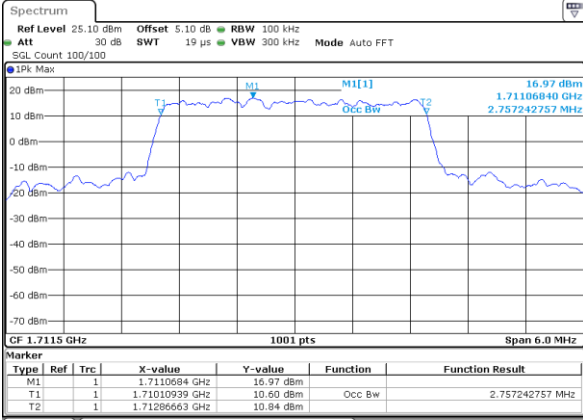

Highest Channel / 20MHz / QPSK

Date: 14.JUL.2017 12:53:25

Highest Channel / 20MHz / 16QAM

Date: 14.JUL.2017 12:53:35

LTE Band 4

Lowest Channel / 1.4MHz / QPSK

Date: 17 JUL 2017 16:46:41

Lowest Channel / 1.4MHz / 16QAM

Date: 17 JUL 2017 16:46:52

Middle Channel / 1.4MHz / QPSK

Date: 17 JUL 2017 16:53:47

Middle Channel / 1.4MHz / 16QAM

Date: 17 JUL 2017 16:53:57

Highest Channel / 1.4MHz / QPSK

Date: 17 JUL 2017 16:56:20

Highest Channel / 1.4MHz / 16QAM

Date: 17 JUL 2017 16:56:30

LTE Band 4

Lowest Channel / 3MHz / QPSK

Date: 17 JUL 2017 16:58:53

Lowest Channel / 3MHz / 16QAM

Date: 17 JUL 2017 16:59:03

Middle Channel / 3MHz / QPSK

Date: 17 JUL 2017 17:01:26