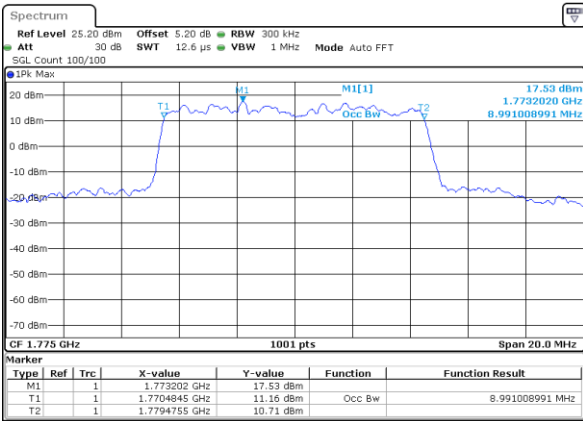

Highest Channel / 3MHz / QPSK

Date: 27 JUL 2017 11:56:35

Highest Channel / 3MHz / 16QAM

Date: 27 JUL 2017 11:48:35

LTE Band 66

Lowest Channel / 5MHz / QPSK

Date: 27 JUL 2017 12:00:31

Lowest Channel / 5MHz / 16QAM

Date: 27 JUL 2017 12:00:12

Middle Channel / 5MHz / QPSK

Date: 27 JUL 2017 12:01:01

Middle Channel / 5MHz / 16QAM

Date: 27 JUL 2017 12:01:26

Highest Channel / 5MHz / QPSK

Date: 27 JUL 2017 12:02:49

Highest Channel / 5MHz / 16QAM

Date: 27 JUL 2017 12:02:28

LTE Band 66

Lowest Channel / 10MHz / QPSK

Date: 27 JUL 2017 13:56:26

Lowest Channel / 10MHz / 16QAM

Date: 27 JUL 2017 13:56:50

Middle Channel / 10MHz / QPSK

Date: 27 JUL 2017 13:57:33

Middle Channel / 10MHz / 16QAM

Date: 27 JUL 2017 13:57:16

Highest Channel / 10MHz / QPSK

Date: 27 JUL 2017 13:59:13

Highest Channel / 10MHz / 16QAM

Date: 27 JUL 2017 13:58:56

LTE Band 66

Lowest Channel / 15MHz / QPSK