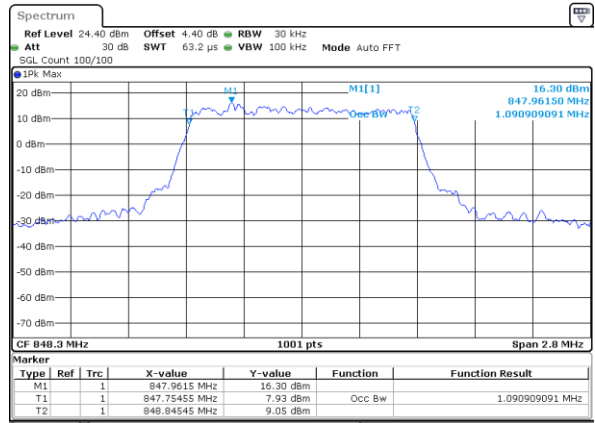

Highest Channel / 20MHz / 16QAM

Date: 17 JUL 2017 18:01:58

LTE Band 5

Lowest Channel / 1.4MHz / QPSK

Date: 15 JUL 2017 14:53:16

Lowest Channel / 1.4MHz / 16QAM

Date: 15 JUL 2017 14:53:27

Middle Channel / 1.4MHz / QPSK

Date: 15 JUL 2017 15:02:16

Middle Channel / 1.4MHz / 16QAM

Date: 15 JUL 2017 15:02:25

Highest Channel / 1.4MHz / QPSK

Date: 15 JUL 2017 15:04:44

Highest Channel / 1.4MHz / 16QAM

Date: 15 JUL 2017 15:04:54

LTE Band 5

Lowest Channel / 3MHz / QPSK

Date: 15 JUL 2017 15:13:42

Lowest Channel / 3MHz / 16QAM

Date: 15 JUL 2017 15:13:52

Middle Channel / 3MHz / QPSK

Date: 15 JUL 2017 15:22:40

Middle Channel / 3MHz / 16QAM

Date: 15 JUL 2017 15:22:50