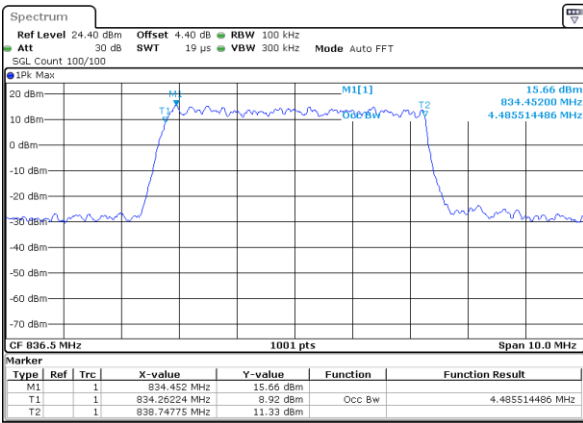

Highest Channel / 3MHz / QPSK

Date: 15 JUL 2017 15:25:08

Highest Channel / 3MHz / 16QAM

Date: 15 JUL 2017 15:25:18

LTE Band 5

Lowest Channel / 5MHz / QPSK

Date: 15 JUL 2017 15:34:06

Lowest Channel / 5MHz / 16QAM

Date: 15 JUL 2017 15:34:16

Middle Channel / 5MHz / QPSK

Date: 15 JUL 2017 15:43:04

Middle Channel / 5MHz / 16QAM

Date: 15 JUL 2017 15:43:14

Highest Channel / 5MHz / QPSK

Date: 15 JUL 2017 15:45:32

Highest Channel / 5MHz / 16QAM