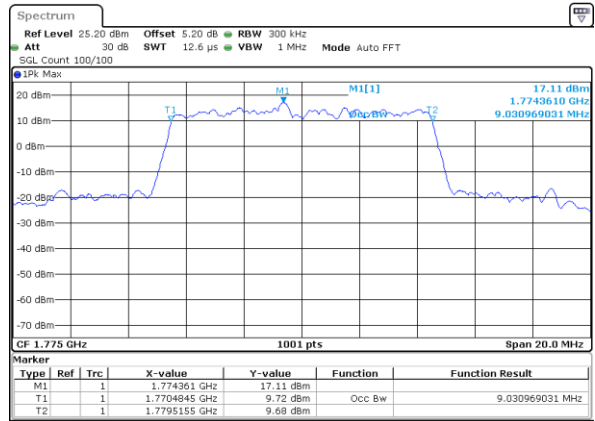

Date: 27 JUL 2017 12:02:28

LTE Band 66

Lowest Channel / 10MHz / QPSK

Date: 27 JUL 2017 13:56:26

Lowest Channel / 10MHz / 16QAM

Date: 27 JUL 2017 13:56:50

Middle Channel / 10MHz / QPSK

Date: 27 JUL 2017 13:57:33

Middle Channel / 10MHz / 16QAM

Date: 27 JUL 2017 13:57:16

Highest Channel / 10MHz / QPSK

Date: 27 JUL 2017 13:59:13

Highest Channel / 10MHz / 16QAM

Date: 27 JUL 2017 13:58:56

LTE Band 66

Lowest Channel / 15MHz / QPSK