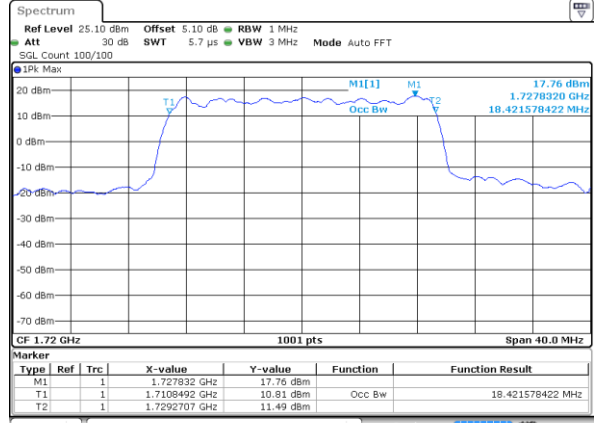

LTE Band 4

Lowest Channel / 15MHz / QPSK

Date: 17 JUL 2017 17:35:26

Lowest Channel / 15MHz / 16QAM

Date: 17 JUL 2017 17:35:37

Middle Channel / 15MHz / QPSK

Date: 17 JUL 2017 17:42:32

Middle Channel / 15MHz / 16QAM

Date: 17 JUL 2017 17:42:42

Highest Channel / 15MHz / QPSK

Date: 17 JUL 2017 17:45:05

Highest Channel / 15MHz / 16QAM

Date: 17 JUL 2017 17:45:15

LTE Band 4

Lowest Channel / 20MHz / QPSK

Date: 17 JUL 2017 17:52:10

Lowest Channel / 20MHz / 16QAM

Date: 17 JUL 2017 17:52:20

Middle Channel / 20MHz / QPSK

Date: 17 JUL 2017 17:59:14

Middle Channel / 20MHz / 16QAM

Date: 17 JUL 2017 17:59:25

Highest Channel / 20MHz / QPSK

Date: 17 JUL 2017 18:01:47