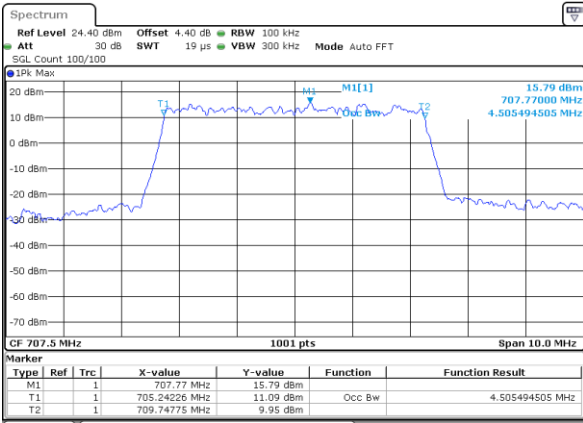

Middle Channel / 3MHz / QPSK

Date: 18 JUL 2017 10:22:07

Middle Channel / 3MHz / 16QAM

Date: 18 JUL 2017 10:21:56

Highest Channel / 3MHz / QPSK

Date: 18 JUL 2017 10:22:18

Highest Channel / 3MHz / 16QAM

Date: 18 JUL 2017 10:22:28

LTE Band 12

Lowest Channel / 5MHz / QPSK

Date: 18 JUL 2017 10:38:17

Lowest Channel / 5MHz / 16QAM

Date: 18 JUL 2017 10:38:28

Middle Channel / 5MHz / QPSK

Date: 18 JUL 2017 10:38:49

Middle Channel / 5MHz / 16QAM

Date: 18 JUL 2017 10:38:39

Highest Channel / 5MHz / QPSK

Date: 18 JUL 2017 10:39:00

Highest Channel / 5MHz / 16QAM

Date: 18 JUL 2017 10:39:11

LTE Band 12

Lowest Channel / 10MHz / QPSK

Date: 18 JUL 2017 10:54:59