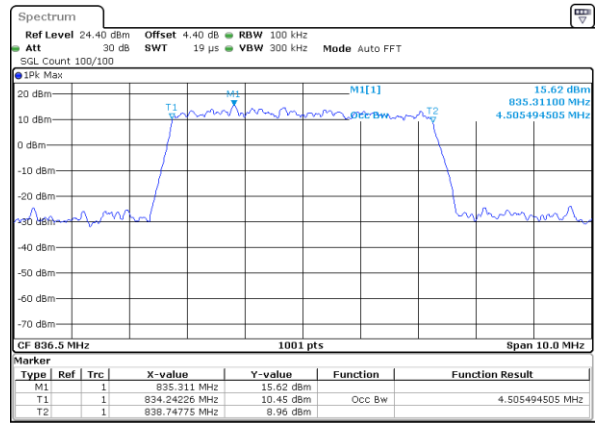

Middle Channel / 5MHz / 16QAM

Date: 15 JUL 2017 15:43:14