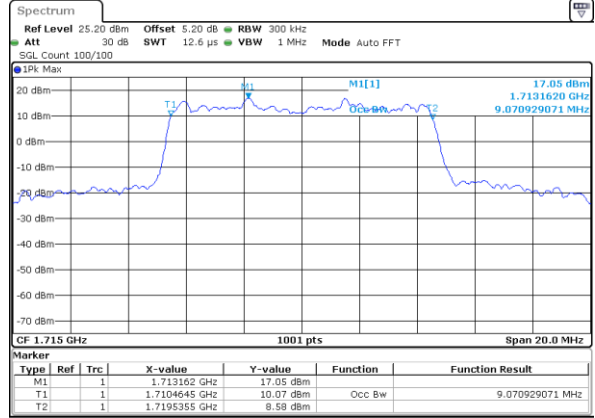

Date: 27 JUL 2017 12:02:28

LTE Band 66

Lowest Channel / 10MHz / QPSK

Date: 27 JUL 2017 13:56:26

Lowest Channel / 10MHz / 16QAM

Date: 27 JUL 2017 13:56:50

Middle Channel / 10MHz / QPSK

Date: 27 JUL 2017 13:57:33

Middle Channel / 10MHz / 16QAM

Date: 27 JUL 2017 13:57:16

Highest Channel / 10MHz / QPSK

Date: 27 JUL 2017 13:59:13

Highest Channel / 10MHz / 16QAM

Date: 27 JUL 2017 13:58:56

LTE Band 66

Lowest Channel / 15MHz / QPSK