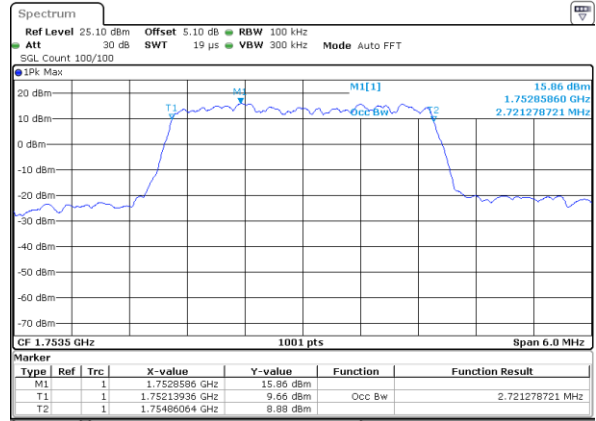

Middle Channel / 3MHz / 16QAM

Date: 17 JUL 2017 17:01:36

Highest Channel / 3MHz / QPSK

Date: 17 JUL 2017 17:03:59

Highest Channel / 3MHz / 16QAM

Date: 17 JUL 2017 17:04:09

LTE Band 4

Lowest Channel / 5MHz / QPSK