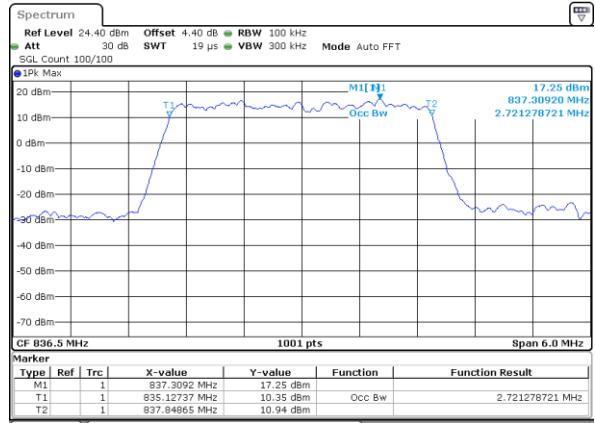

Highest Channel / 20MHz / 16QAM

Date: 17 JUL 2017 18:01:58

LTE Band 5

Lowest Channel / 1.4MHz / QPSK

Date: 15 JUL 2017 14:53:16

Lowest Channel / 1.4MHz / 16QAM

Date: 15 JUL 2017 14:53:27

Middle Channel / 1.4MHz / QPSK

Date: 15 JUL 2017 15:02:16

Middle Channel / 1.4MHz / 16QAM

Date: 15 JUL 2017 15:02:25

Highest Channel / 1.4MHz / QPSK

Date: 15 JUL 2017 15:04:44

Highest Channel / 1.4MHz / 16QAM

Date: 15 JUL 2017 15:04:54

LTE Band 5

Lowest Channel / 3MHz / QPSK

Date: 15 JUL 2017 15:13:42

Lowest Channel / 3MHz / 16QAM

Date: 15 JUL 2017 15:13:52

Middle Channel / 3MHz / QPSK

Date: 15 JUL 2017 15:22:40

Middle Channel / 3MHz / 16QAM

Date: 15 JUL 2017 15:22:50

Highest Channel / 3MHz / QPSK

Date: 15 JUL 2017 15:25:08

Highest Channel / 3MHz / 16QAM

Date: 15 JUL 2017 15:25:18

LTE Band 5

Lowest Channel / 5MHz / QPSK

Date: 15 JUL 2017 15:34:06

Lowest Channel / 5MHz / 16QAM