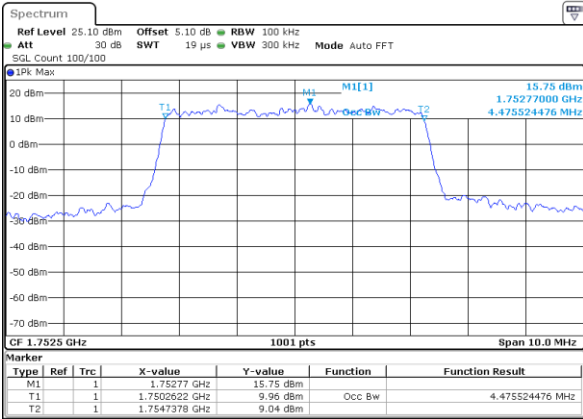

Middle Channel / 3MHz / 16QAM

Date: 17 JUL 2017 17:01:36

Highest Channel / 3MHz / QPSK

Date: 17 JUL 2017 17:03:59

Highest Channel / 3MHz / 16QAM

Date: 17 JUL 2017 17:04:09

LTE Band 4

Lowest Channel / 5MHz / QPSK

Date: 17\_JUL 2017 17:06:32

Lowest Channel / 5MHz / 16QAM

Date: 17\_JUL 2017 17:06:43

Middle Channel / 5MHz / QPSK

Date: 17\_JUL 2017 17:09:05

Middle Channel / 5MHz / 16QAM

Date: 17\_JUL 2017 17:09:16

Highest Channel / 5MHz / QPSK

Date: 17\_JUL 2017 17:11:38

Highest Channel / 5MHz / 16QAM

Date: 17\_JUL 2017 17:11:49

LTE Band 4

Lowest Channel / 10MHz / QPSK

Date: 17 JUL 2017 17:18:43

Lowest Channel / 10MHz / 16QAM

Date: 17 JUL 2017 17:18:54