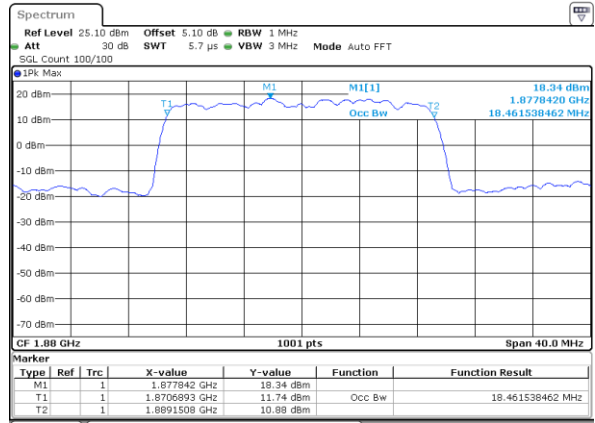

Date: 14 JUL 2017 12:34:30

Middle Channel / 15MHz / 16QAM

Date: 14 JUL 2017 12:34:40

Highest Channel / 15MHz / QPSK

Date: 14 JUL 2017 12:36:59

Highest Channel / 15MHz / 16QAM

Date: 14 JUL 2017 12:37:09

LTE Band 2

Lowest Channel / 20MHz / QPSK

Date: 14.JUL.2017 12:43:58

Lowest Channel / 20MHz / 16QAM

Date: 14.JUL.2017 12:44:08

Middle Channel / 20MHz / QPSK

Date: 14.JUL.2017 12:50:56

Middle Channel / 20MHz / 16QAM

Date: 14.JUL.2017 12:51:06

Highest Channel / 20MHz / QPSK

Date: 14.JUL.2017 12:53:25

Highest Channel / 20MHz / 16QAM

Date: 14.JUL.2017 12:53:35

LTE Band 4

Lowest Channel / 1.4MHz / QPSK

Date: 17 JUL 2017 16:46:41

Lowest Channel / 1.4MHz / 16QAM