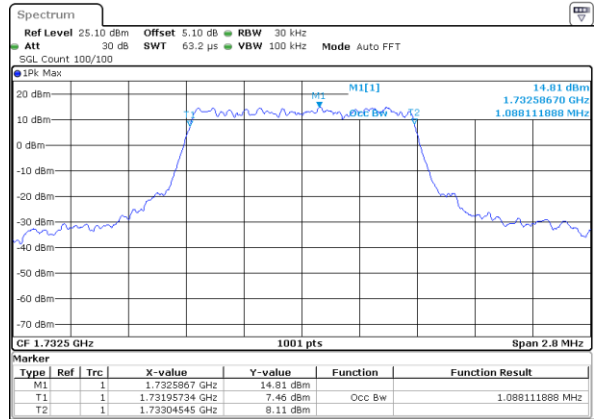

Highest Channel / 20MHz / QPSK

Date: 14.JUL.2017 12:53:25

Highest Channel / 20MHz / 16QAM

Date: 14.JUL.2017 12:53:35

LTE Band 4

Lowest Channel / 1.4MHz / QPSK

Date: 17 JUL 2017 16:46:41

Lowest Channel / 1.4MHz / 16QAM

Date: 17 JUL 2017 16:46:52

Middle Channel / 1.4MHz / QPSK

Date: 17 JUL 2017 16:53:47

Middle Channel / 1.4MHz / 16QAM

Date: 17 JUL 2017 16:53:57

Highest Channel / 1.4MHz / QPSK

Date: 17 JUL 2017 16:56:20

Highest Channel / 1.4MHz / 16QAM