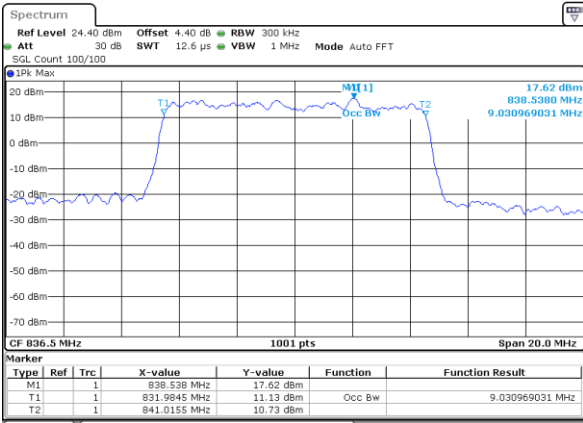

Date: 15 JUL 2017 15:34:16

Middle Channel / 5MHz / QPSK

Date: 15 JUL 2017 15:43:04

Middle Channel / 5MHz / 16QAM

Date: 15 JUL 2017 15:43:14

Highest Channel / 5MHz / QPSK

Date: 15 JUL 2017 15:45:32

Highest Channel / 5MHz / 16QAM

Date: 15 JUL 2017 15:45:42

LTE Band 5

Lowest Channel / 10MHz / QPSK

Date: 15 JUL 2017 15:54:30

Lowest Channel / 10MHz / 16QAM

Date: 15 JUL 2017 15:54:40

Middle Channel / 10MHz / QPSK

Date: 15 JUL 2017 16:03:28

Middle Channel / 10MHz / 16QAM

Date: 15 JUL 2017 16:03:38

Highest Channel / 10MHz / QPSK

Date: 15 JUL 2017 16:05:56

Highest Channel / 10MHz / 16QAM

Date: 15 JUL 2017 16:06:06

LTE Band 12

Lowest Channel / 1.4MHz / QPSK