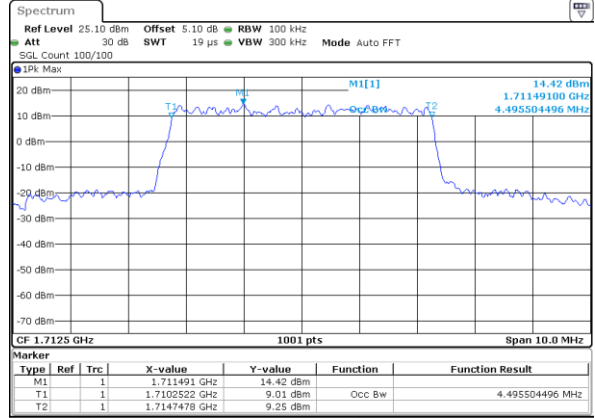

Lowest Channel / 5MHz / 16QAM

Date: 17_JUL 2017 17:06:43