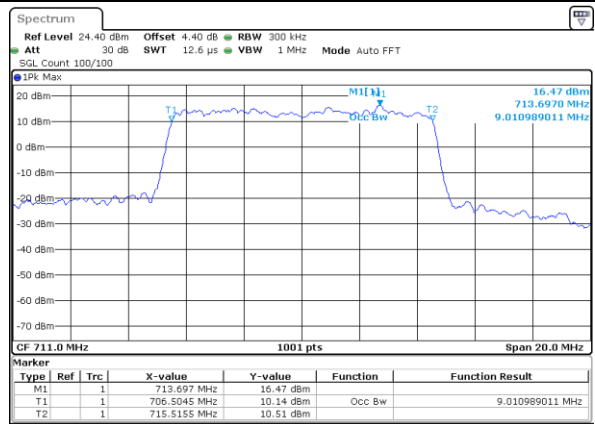

Date: 18 JUL 2017 10:38:39

Highest Channel / 5MHz / QPSK

Date: 18 JUL 2017 10:39:00

Highest Channel / 5MHz / 16QAM

Date: 18 JUL 2017 10:39:11

LTE Band 12

Lowest Channel / 10MHz / QPSK

Date: 18 JUL 2017 10:54:59

Lowest Channel / 10MHz / 16QAM

Date: 18 JUL 2017 10:55:10

Middle Channel / 10MHz / QPSK

Date: 18 JUL 2017 10:55:31

Middle Channel / 10MHz / 16QAM

Date: 18 JUL 2017 10:55:21

Highest Channel / 10MHz / QPSK

Date: 18 JUL 2017 10:55:42

Highest Channel / 10MHz / 16QAM

Date: 18 JUL 2017 10:55:53

LTE Band 66

Lowest Channel / 1.4MHz / QPSK

Date: 27 JUL 2017 10:28:32

Lowest Channel / 1.4MHz / 16QAM

Date: 27 JUL 2017 10:48:09

Middle Channel / 1.4MHz / QPSK