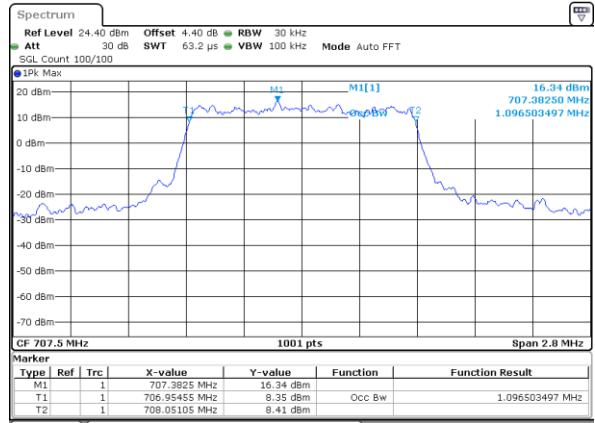

Middle Channel / 10MHz / 16QAM

Date: 15 JUL 2017 16:03:38

Highest Channel / 10MHz / QPSK

Date: 15 JUL 2017 16:05:56

Highest Channel / 10MHz / 16QAM

Date: 15 JUL 2017 16:06:06

LTE Band 12

Lowest Channel / 1.4MHz / QPSK

Date: 18 JUL 2017 10:04:52

Lowest Channel / 1.4MHz / 16QAM

Date: 18 JUL 2017 10:05:02

Middle Channel / 1.4MHz / QPSK

Date: 18 JUL 2017 10:05:24

Middle Channel / 1.4MHz / 16QAM

Date: 18 JUL 2017 10:05:13

Highest Channel / 1.4MHz / QPSK

Date: 18 JUL 2017 10:05:35

Highest Channel / 1.4MHz / 16QAM

Date: 18 JUL 2017 10:05:45

LTE Band 12

Lowest Channel / 3MHz / QPSK

Date: 18 JUL 2017 10:21:35

Lowest Channel / 3MHz / 16QAM

Date: 18 JUL 2017 10:21:46