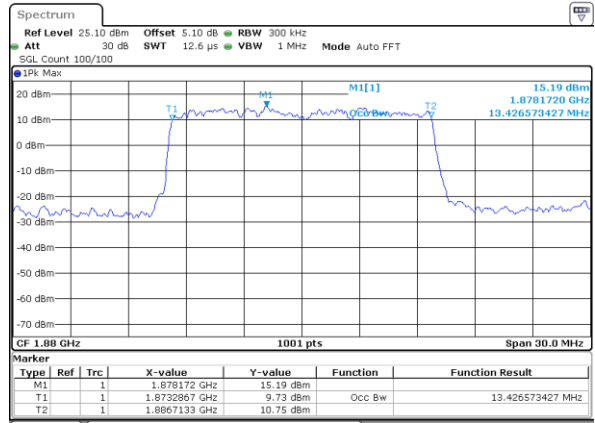

Highest Channel / 10MHz / 16QAM

Date: 14 JUL 2017 12:20:43

LTE Band 2

Lowest Channel / 15MHz / QPSK

Date: 14 JUL 2017 12:27:31

Lowest Channel / 15MHz / 16QAM

Date: 14 JUL 2017 12:27:41

Middle Channel / 15MHz / QPSK

Date: 14 JUL 2017 12:34:30

Middle Channel / 15MHz / 16QAM

Date: 14 JUL 2017 12:34:40

Highest Channel / 15MHz / QPSK

Date: 14 JUL 2017 12:36:59

Highest Channel / 15MHz / 16QAM

Date: 14 JUL 2017 12:37:09

LTE Band 2