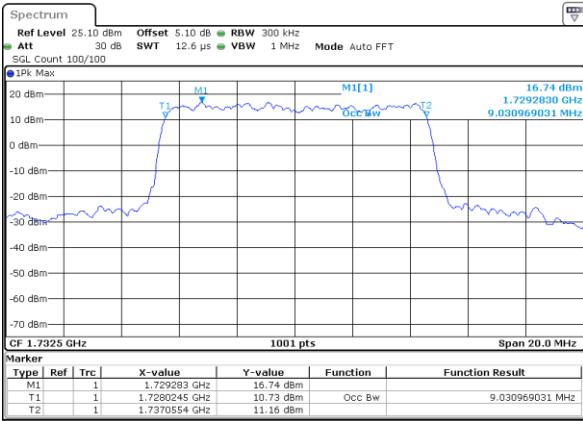

Date: 17\_JUL 2017 17:06:32

Lowest Channel / 5MHz / 16QAM

Date: 17\_JUL 2017 17:06:43

Middle Channel / 5MHz / QPSK

Date: 17\_JUL 2017 17:09:05

Middle Channel / 5MHz / 16QAM

Date: 17\_JUL 2017 17:09:16

Highest Channel / 5MHz / QPSK

Date: 17\_JUL 2017 17:11:38

Highest Channel / 5MHz / 16QAM

Date: 17\_JUL 2017 17:11:49

LTE Band 4

Lowest Channel / 10MHz / QPSK

Date: 17 JUL 2017 17:18:43

Lowest Channel / 10MHz / 16QAM

Date: 17 JUL 2017 17:18:54

Middle Channel / 10MHz / QPSK

Date: 17 JUL 2017 17:25:48

Middle Channel / 10MHz / 16QAM

Date: 17 JUL 2017 17:25:59

Highest Channel / 10MHz / QPSK

Date: 17 JUL 2017 17:28:21

Highest Channel / 10MHz / 16QAM

Date: 17 JUL 2017 17:28:32