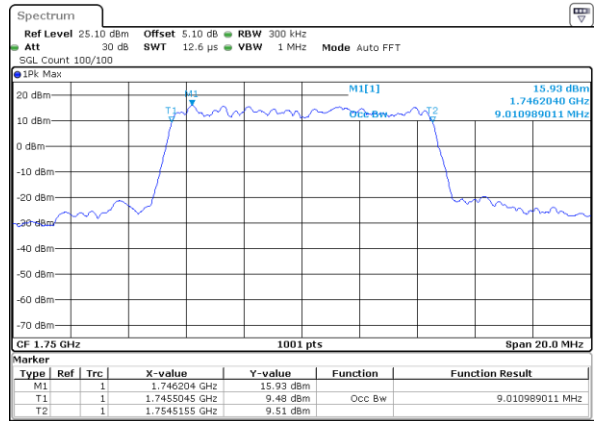

Date: 17\_JUL 2017 17:11:38

Highest Channel / 5MHz / 16QAM

Date: 17\_JUL 2017 17:11:49

LTE Band 4

Lowest Channel / 10MHz / QPSK

Date: 17 JUL 2017 17:18:43

Lowest Channel / 10MHz / 16QAM

Date: 17 JUL 2017 17:18:54

Middle Channel / 10MHz / QPSK

Date: 17 JUL 2017 17:25:48

Middle Channel / 10MHz / 16QAM

Date: 17 JUL 2017 17:25:59

Highest Channel / 10MHz / QPSK

Date: 17 JUL 2017 17:28:21

Highest Channel / 10MHz / 16QAM

Date: 17 JUL 2017 17:28:32

LTE Band 4

Lowest Channel / 15MHz / QPSK

Date: 17 JUL 2017 17:35:26

Lowest Channel / 15MHz / 16QAM

Date: 17 JUL 2017 17:35:37

Middle Channel / 15MHz / QPSK

Date: 17 JUL 2017 17:42:32

Middle Channel / 15MHz / 16QAM