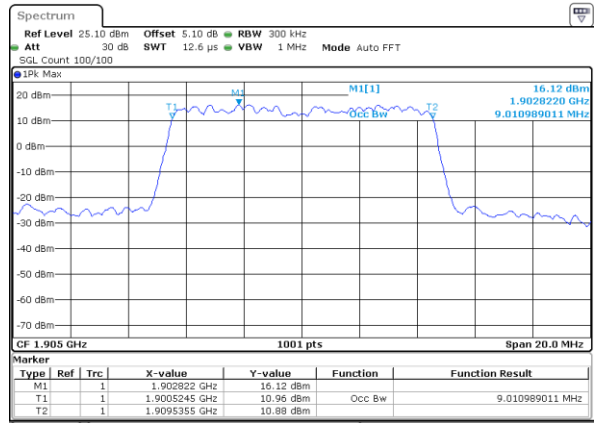

Date: 14 JUL 2017 12:01:47

Highest Channel / 5MHz / QPSK

Date: 14 JUL 2017 12:04:06

Highest Channel / 5MHz / 16QAM

Date: 14 JUL 2017 12:04:16

LTE Band 2

Lowest Channel / 10MHz / QPSK

Date: 14 JUL 2017 12:11:05

Lowest Channel / 10MHz / 16QAM

Date: 14 JUL 2017 12:11:15

Middle Channel / 10MHz / QPSK

Date: 14 JUL 2017 12:18:04

Middle Channel / 10MHz / 16QAM

Date: 14 JUL 2017 12:18:14

Highest Channel / 10MHz / QPSK

Date: 14 JUL 2017 12:20:33

Highest Channel / 10MHz / 16QAM

Date: 14 JUL 2017 12:20:43

LTE Band 2

Lowest Channel / 15MHz / QPSK

Date: 14 JUL 2017 12:27:31

Lowest Channel / 15MHz / 16QAM

Date: 14 JUL 2017 12:27:41

Middle Channel / 15MHz / QPSK

Date: 14 JUL 2017 12:34:30

Middle Channel / 15MHz / 16QAM

Date: 14 JUL 2017 12:34:40

Highest Channel / 15MHz / QPSK

Date: 14 JUL 2017 12:36:59

Highest Channel / 15MHz / 16QAM

Date: 14 JUL 2017 12:37:09

LTE Band 2