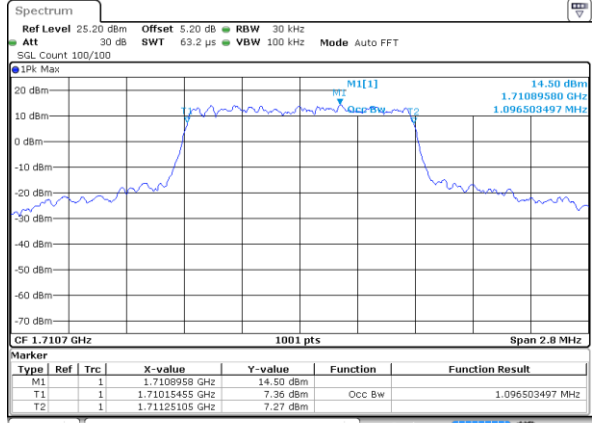

Lowest Channel / 10MHz / 16QAM

Date: 18 JUL 2017 10:55:10

Middle Channel / 10MHz / QPSK

Date: 18 JUL 2017 10:55:31

Middle Channel / 10MHz / 16QAM

Date: 18 JUL 2017 10:55:21

Highest Channel / 10MHz / QPSK

Date: 18 JUL 2017 10:55:42

Highest Channel / 10MHz / 16QAM

Date: 18 JUL 2017 10:55:53

LTE Band 66

Lowest Channel / 1.4MHz / QPSK

Date: 27 JUL 2017 10:28:32

Lowest Channel / 1.4MHz / 16QAM

Date: 27 JUL 2017 10:48:09

Middle Channel / 1.4MHz / QPSK

Date: 27 JUL 2017 10:39:00

Middle Channel / 1.4MHz / 16QAM

Date: 27 JUL 2017 10:32:27

Highest Channel / 1.4MHz / QPSK

Date: 27 JUL 2017 10:39:46

Highest Channel / 1.4MHz / 16QAM

Date: 27 JUL 2017 10:40:18

LTE Band 66