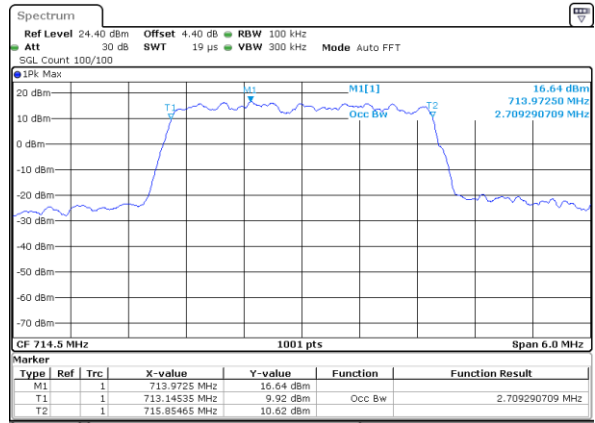

Date: 18 JUL 2017 10:05:35

Highest Channel / 1.4MHz / 16QAM

Date: 18 JUL 2017 10:05:45

LTE Band 12

Lowest Channel / 3MHz / QPSK

Date: 18 JUL 2017 10:21:35

Lowest Channel / 3MHz / 16QAM

Date: 18 JUL 2017 10:21:46

Middle Channel / 3MHz / QPSK

Date: 18 JUL 2017 10:22:07

Middle Channel / 3MHz / 16QAM

Date: 18 JUL 2017 10:21:56

Highest Channel / 3MHz / QPSK

Date: 18 JUL 2017 10:22:18

Highest Channel / 3MHz / 16QAM

Date: 18 JUL 2017 10:22:28

LTE Band 12

Lowest Channel / 5MHz / QPSK

Date: 18 JUL 2017 10:38:17

Lowest Channel / 5MHz / 16QAM

Date: 18 JUL 2017 10:38:28

Middle Channel / 5MHz / QPSK

Date: 18 JUL 2017 10:38:49

Middle Channel / 5MHz / 16QAM