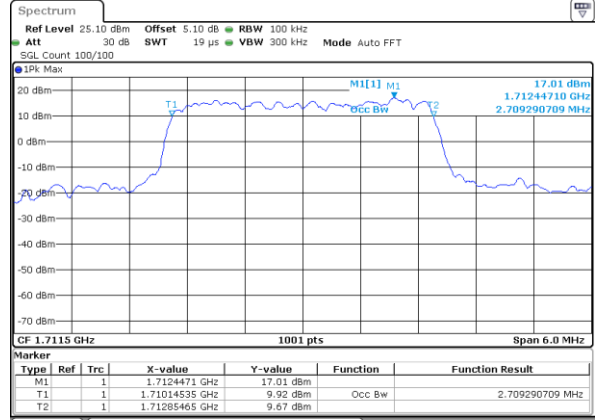

Date: 17 JUL 2017 16:56:30

LTE Band 4

Lowest Channel / 3MHz / QPSK

Date: 17 JUL 2017 16:58:53

Lowest Channel / 3MHz / 16QAM

Date: 17 JUL 2017 16:59:03

Middle Channel / 3MHz / QPSK

Date: 17 JUL 2017 17:01:26

Middle Channel / 3MHz / 16QAM

Date: 17 JUL 2017 17:01:36

Highest Channel / 3MHz / QPSK

Date: 17 JUL 2017 17:03:59

Highest Channel / 3MHz / 16QAM

Date: 17 JUL 2017 17:04:09

LTE Band 4

Lowest Channel / 5MHz / QPSK