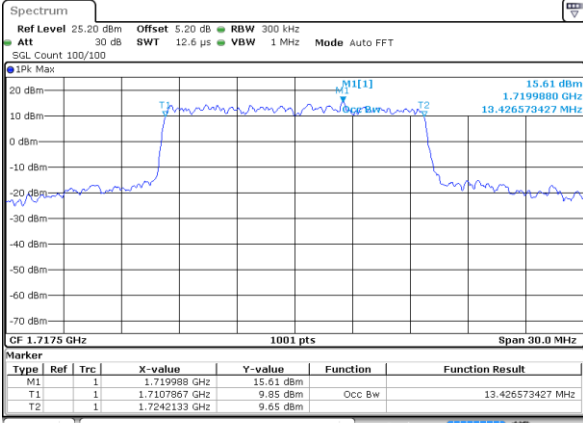

Date: 27 JUL 2017 12:02:28

LTE Band 66

Lowest Channel / 10MHz / QPSK

Date: 27 JUL 2017 13:56:26

Lowest Channel / 10MHz / 16QAM

Date: 27 JUL 2017 13:56:50

Middle Channel / 10MHz / QPSK

Date: 27 JUL 2017 13:57:33

Middle Channel / 10MHz / 16QAM

Date: 27 JUL 2017 13:57:16

Highest Channel / 10MHz / QPSK

Date: 27 JUL 2017 13:59:13

Highest Channel / 10MHz / 16QAM

Date: 27 JUL 2017 13:58:56

LTE Band 66

Lowest Channel / 15MHz / QPSK

Date: 27 JUL 2017 14:08:53

Lowest Channel / 15MHz / 16QAM

Date: 27 JUL 2017 14:08:19

Middle Channel / 15MHz / QPSK

Date: 27 JUL 2017 14:09:34

Middle Channel / 15MHz / 16QAM

Date: 27 JUL 2017 14:09:54

Highest Channel / 15MHz / QPSK