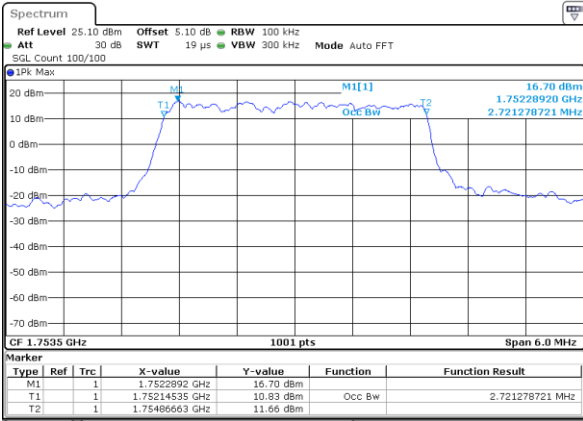

Date: 17 JUL 2017 16:46:52

Middle Channel / 1.4MHz / QPSK

Date: 17 JUL 2017 16:53:47

Middle Channel / 1.4MHz / 16QAM

Date: 17 JUL 2017 16:53:57

Highest Channel / 1.4MHz / QPSK

Date: 17 JUL 2017 16:56:20

Highest Channel / 1.4MHz / 16QAM

Date: 17 JUL 2017 16:56:30

LTE Band 4

Lowest Channel / 3MHz / QPSK

Date: 17 JUL 2017 16:58:53

Lowest Channel / 3MHz / 16QAM

Date: 17 JUL 2017 16:59:03

Middle Channel / 3MHz / QPSK

Date: 17 JUL 2017 17:01:26

Middle Channel / 3MHz / 16QAM

Date: 17 JUL 2017 17:01:36

Highest Channel / 3MHz / QPSK

Date: 17 JUL 2017 17:03:59

Highest Channel / 3MHz / 16QAM

Date: 17 JUL 2017 17:04:09

LTE Band 4

Lowest Channel / 5MHz / QPSK