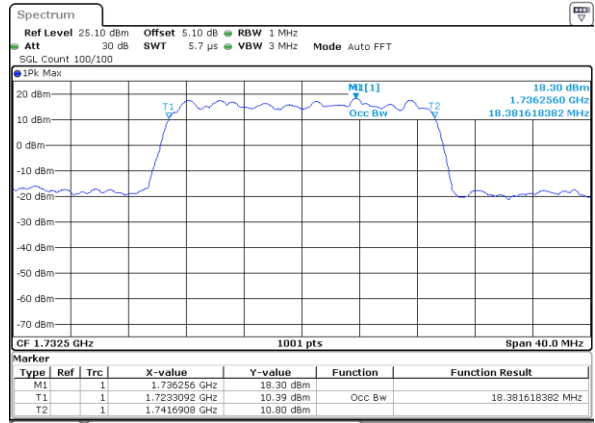

Date: 17 JUL 2017 17:42:42

Highest Channel / 15MHz / QPSK

Date: 17 JUL 2017 17:45:05

Highest Channel / 15MHz / 16QAM

Date: 17 JUL 2017 17:45:15

LTE Band 4

Lowest Channel / 20MHz / QPSK

Date: 17 JUL 2017 17:52:10

Lowest Channel / 20MHz / 16QAM

Date: 17 JUL 2017 17:52:20

Middle Channel / 20MHz / QPSK

Date: 17 JUL 2017 17:59:14

Middle Channel / 20MHz / 16QAM

Date: 17 JUL 2017 17:59:25

Highest Channel / 20MHz / QPSK

Date: 17 JUL 2017 18:01:47

Highest Channel / 20MHz / 16QAM

Date: 17 JUL 2017 18:01:58

LTE Band 5

Lowest Channel / 1.4MHz / QPSK

Date: 15 JUL 2017 14:53:16

Lowest Channel / 1.4MHz / 16QAM

Date: 15 JUL 2017 14:53:27

Middle Channel / 1.4MHz / QPSK

Date: 15 JUL 2017 15:02:16

Middle Channel / 1.4MHz / 16QAM

Date: 15 JUL 2017 15:02:25

Highest Channel / 1.4MHz / QPSK

Date: 15 JUL 2017 15:04:44

Highest Channel / 1.4MHz / 16QAM

Date: 15 JUL 2017 15:04:54

LTE Band 5