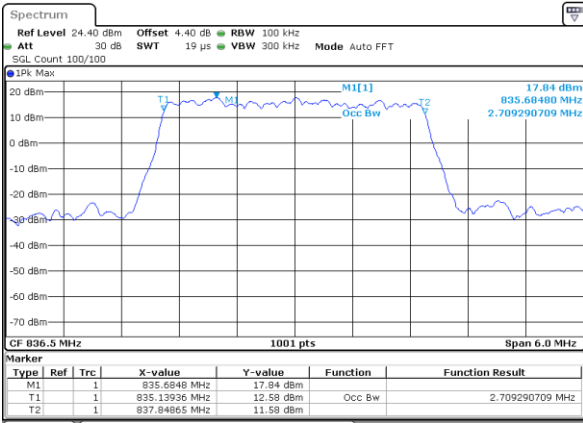

Date: 15 JUL 2017 15:02:16

Middle Channel / 1.4MHz / 16QAM

Date: 15 JUL 2017 15:02:25

Highest Channel / 1.4MHz / QPSK

Date: 15 JUL 2017 15:04:44

Highest Channel / 1.4MHz / 16QAM

Date: 15 JUL 2017 15:04:54

LTE Band 5

Lowest Channel / 3MHz / QPSK

Date: 15 JUL 2017 15:13:42

Lowest Channel / 3MHz / 16QAM

Date: 15 JUL 2017 15:13:52

Middle Channel / 3MHz / QPSK

Date: 15 JUL 2017 15:22:40

Middle Channel / 3MHz / 16QAM

Date: 15 JUL 2017 15:22:50

Highest Channel / 3MHz / QPSK

Date: 15 JUL 2017 15:25:08

Highest Channel / 3MHz / 16QAM

Date: 15 JUL 2017 15:25:18

LTE Band 5

Lowest Channel / 5MHz / QPSK

Date: 15 JUL 2017 15:34:06

Lowest Channel / 5MHz / 16QAM