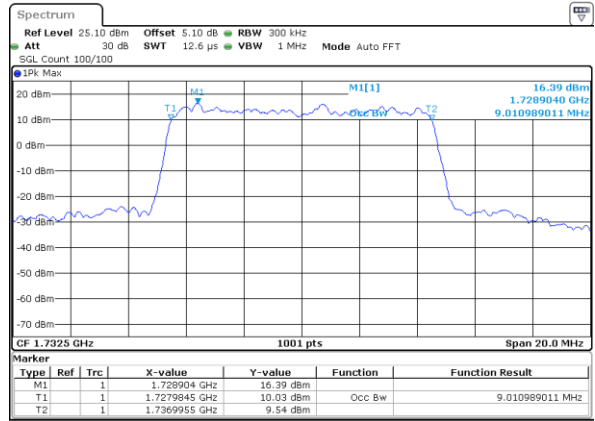

Date: 17\_JUL 2017 17:06:32

Lowest Channel / 5MHz / 16QAM

Date: 17\_JUL 2017 17:06:43

Middle Channel / 5MHz / QPSK

Date: 17\_JUL 2017 17:09:05

Middle Channel / 5MHz / 16QAM

Date: 17\_JUL 2017 17:09:16

Highest Channel / 5MHz / QPSK

Date: 17\_JUL 2017 17:11:38

Highest Channel / 5MHz / 16QAM

Date: 17\_JUL 2017 17:11:49

LTE Band 4

Lowest Channel / 10MHz / QPSK

Date: 17 JUL 2017 17:18:43

Lowest Channel / 10MHz / 16QAM

Date: 17 JUL 2017 17:18:54

Middle Channel / 10MHz / QPSK

Date: 17 JUL 2017 17:25:48

Middle Channel / 10MHz / 16QAM

Date: 17 JUL 2017 17:25:59

Highest Channel / 10MHz / QPSK

Date: 17 JUL 2017 17:28:21

Highest Channel / 10MHz / 16QAM

Date: 17 JUL 2017 17:28:32