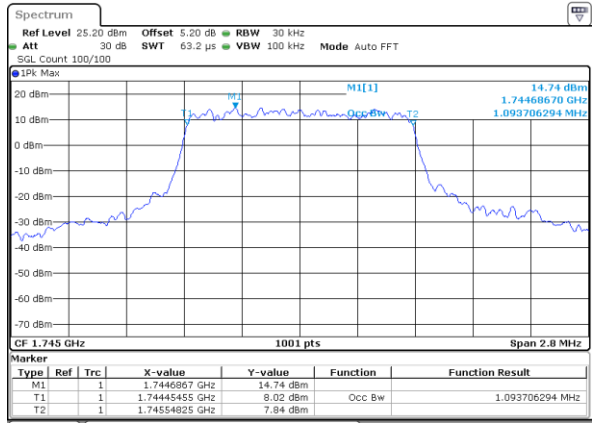

Lowest Channel / 10MHz / 16QAM

Date: 18 JUL 2017 10:55:10

Middle Channel / 10MHz / QPSK

Date: 18 JUL 2017 10:55:31

Middle Channel / 10MHz / 16QAM

Date: 18 JUL 2017 10:55:21

Highest Channel / 10MHz / QPSK

Date: 18 JUL 2017 10:55:42

Highest Channel / 10MHz / 16QAM

Date: 18 JUL 2017 10:55:53

LTE Band 66

Lowest Channel / 1.4MHz / QPSK

Date: 27 JUL 2017 10:28:32

Lowest Channel / 1.4MHz / 16QAM

Date: 27 JUL 2017 10:48:09

Middle Channel / 1.4MHz / QPSK

Date: 27 JUL 2017 10:39:00

Middle Channel / 1.4MHz / 16QAM

Date: 27 JUL 2017 10:32:27

Highest Channel / 1.4MHz / QPSK

Date: 27 JUL 2017 10:39:46

Highest Channel / 1.4MHz / 16QAM

Date: 27 JUL 2017 10:40:18

LTE Band 66