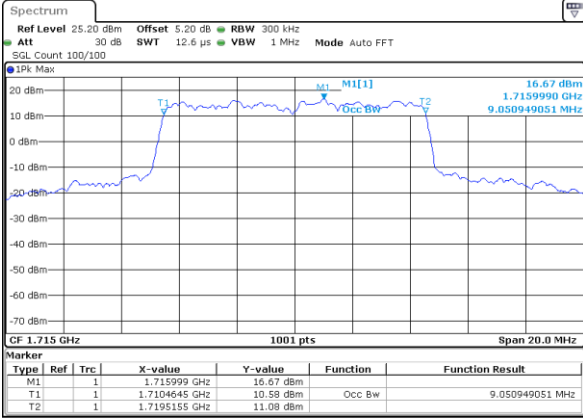

Highest Channel / 3MHz / QPSK

Date: 27 JUL 2017 11:56:35

Highest Channel / 3MHz / 16QAM

Date: 27 JUL 2017 11:48:35

LTE Band 66

Lowest Channel / 5MHz / QPSK

Date: 27 JUL 2017 12:00:31

Lowest Channel / 5MHz / 16QAM

Date: 27 JUL 2017 12:00:12

Middle Channel / 5MHz / QPSK

Date: 27 JUL 2017 12:01:01

Middle Channel / 5MHz / 16QAM

Date: 27 JUL 2017 12:01:26

Highest Channel / 5MHz / QPSK

Date: 27 JUL 2017 12:02:49

Highest Channel / 5MHz / 16QAM

Date: 27 JUL 2017 12:02:28

LTE Band 66

Lowest Channel / 10MHz / QPSK

Date: 27 JUL 2017 13:56:26

Lowest Channel / 10MHz / 16QAM

Date: 27 JUL 2017 13:56:50

Middle Channel / 10MHz / QPSK

Date: 27 JUL 2017 13:57:33