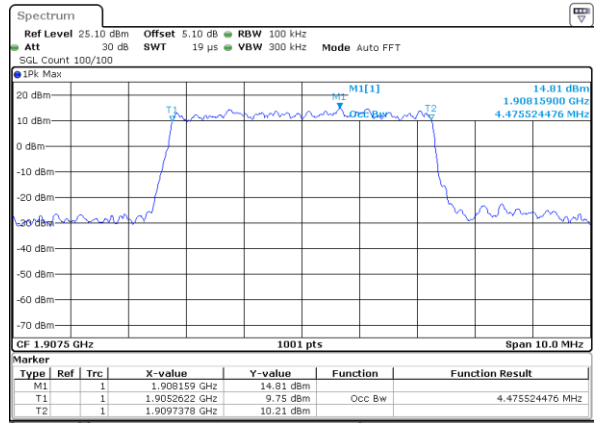

LTE Band 2

Lowest Channel / 5MHz / QPSK

Date: 14 JUL 2017 11:54:38

Lowest Channel / 5MHz / 16QAM

Date: 14 JUL 2017 11:54:48

Middle Channel / 5MHz / QPSK

Date: 14 JUL 2017 12:01:37

Middle Channel / 5MHz / 16QAM

Date: 14 JUL 2017 12:01:47

Highest Channel / 5MHz / QPSK

Date: 14 JUL 2017 12:04:06

Highest Channel / 5MHz / 16QAM

Date: 14 JUL 2017 12:04:16

LTE Band 2

Lowest Channel / 10MHz / QPSK

Date: 14 JUL 2017 12:11:05