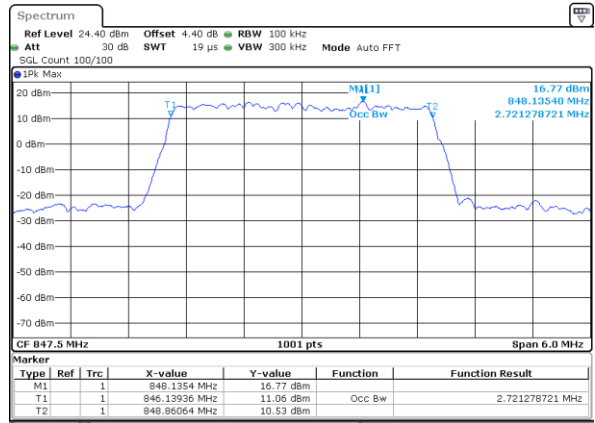

Date: 15 JUL 2017 15:02:16

Middle Channel / 1.4MHz / 16QAM

Date: 15 JUL 2017 15:02:25

Highest Channel / 1.4MHz / QPSK

Date: 15 JUL 2017 15:04:44

Highest Channel / 1.4MHz / 16QAM

Date: 15 JUL 2017 15:04:54

LTE Band 5

Lowest Channel / 3MHz / QPSK

Date: 15 JUL 2017 15:13:42

Lowest Channel / 3MHz / 16QAM

Date: 15 JUL 2017 15:13:52

Middle Channel / 3MHz / QPSK

Date: 15 JUL 2017 15:22:40

Middle Channel / 3MHz / 16QAM

Date: 15 JUL 2017 15:22:50

Highest Channel / 3MHz / QPSK

Date: 15 JUL 2017 15:25:08

Highest Channel / 3MHz / 16QAM

Date: 15 JUL 2017 15:25:18

LTE Band 5

Lowest Channel / 5MHz / QPSK

Date: 15 JUL 2017 15:34:06

Lowest Channel / 5MHz / 16QAM