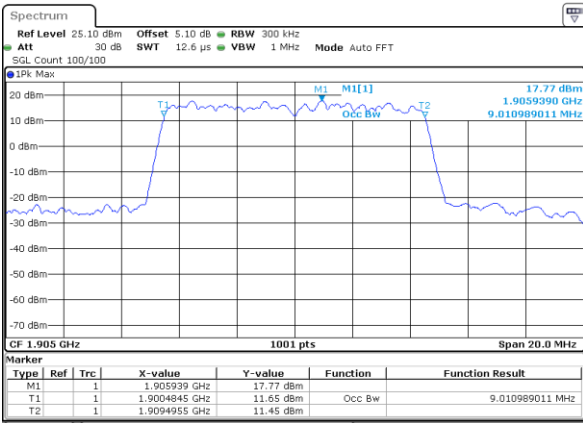

Date: 14 JUL 2017 12:01:47

Highest Channel / 5MHz / QPSK

Date: 14 JUL 2017 12:04:06

Highest Channel / 5MHz / 16QAM

Date: 14 JUL 2017 12:04:16

LTE Band 2

Lowest Channel / 10MHz / QPSK

Date: 14 JUL 2017 12:11:05

Lowest Channel / 10MHz / 16QAM

Date: 14 JUL 2017 12:11:15

Middle Channel / 10MHz / QPSK

Date: 14 JUL 2017 12:18:04

Middle Channel / 10MHz / 16QAM

Date: 14 JUL 2017 12:18:14

Highest Channel / 10MHz / QPSK

Date: 14 JUL 2017 12:20:33

Highest Channel / 10MHz / 16QAM

Date: 14 JUL 2017 12:20:43

LTE Band 2

Lowest Channel / 15MHz / QPSK

Date: 14 JUL 2017 12:27:31

Lowest Channel / 15MHz / 16QAM

Date: 14 JUL 2017 12:27:41

Middle Channel / 15MHz / QPSK

Date: 14 JUL 2017 12:34:30

Middle Channel / 15MHz / 16QAM

Date: 14 JUL 2017 12:34:40

Highest Channel / 15MHz / QPSK

Date: 14 JUL 2017 12:36:59

Highest Channel / 15MHz / 16QAM

Date: 14 JUL 2017 12:37:09

LTE Band 2