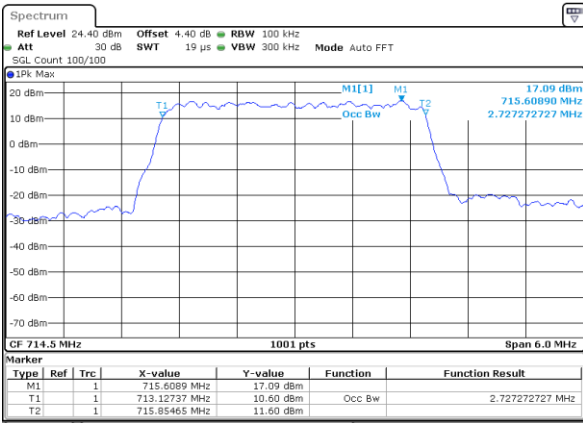

Date: 18 JUL 2017 10:05:35

Highest Channel / 1.4MHz / 16QAM

Date: 18 JUL 2017 10:05:45

LTE Band 12

Lowest Channel / 3MHz / QPSK

Date: 18 JUL 2017 10:21:35

Lowest Channel / 3MHz / 16QAM

Date: 18 JUL 2017 10:21:46

Middle Channel / 3MHz / QPSK

Date: 18 JUL 2017 10:22:07

Middle Channel / 3MHz / 16QAM

Date: 18 JUL 2017 10:21:56

Highest Channel / 3MHz / QPSK

Date: 18 JUL 2017 10:22:18

Highest Channel / 3MHz / 16QAM

Date: 18 JUL 2017 10:22:28

LTE Band 12

Lowest Channel / 5MHz / QPSK

Date: 18 JUL 2017 10:38:17

Lowest Channel / 5MHz / 16QAM

Date: 18 JUL 2017 10:38:28

Middle Channel / 5MHz / QPSK

Date: 18 JUL 2017 10:38:49

Middle Channel / 5MHz / 16QAM