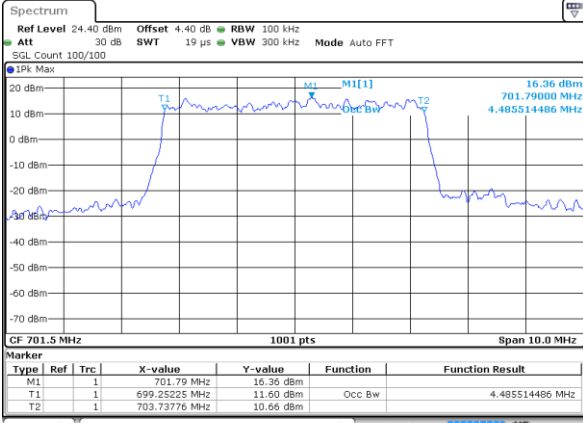

Date: 18 JUL 2017 10:05:35

Highest Channel / 1.4MHz / 16QAM

Date: 18 JUL 2017 10:05:45

LTE Band 12

Lowest Channel / 3MHz / QPSK

Date: 18 JUL 2017 10:21:35

Lowest Channel / 3MHz / 16QAM

Date: 18 JUL 2017 10:21:46

Middle Channel / 3MHz / QPSK

Date: 18 JUL 2017 10:22:07

Middle Channel / 3MHz / 16QAM

Date: 18 JUL 2017 10:21:56

Highest Channel / 3MHz / QPSK

Date: 18 JUL 2017 10:22:18

Highest Channel / 3MHz / 16QAM

Date: 18 JUL 2017 10:22:28

LTE Band 12

Lowest Channel / 5MHz / QPSK

Date: 18 JUL 2017 10:38:17

Lowest Channel / 5MHz / 16QAM

Date: 18 JUL 2017 10:38:28

Middle Channel / 5MHz / QPSK

Date: 18 JUL 2017 10:38:49

Middle Channel / 5MHz / 16QAM