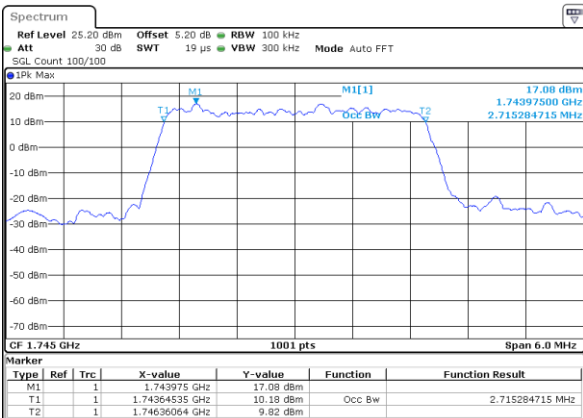

Date: 27 JUL 2017 10:39:00

Middle Channel / 1.4MHz / 16QAM

Date: 27 JUL 2017 10:32:27

Highest Channel / 1.4MHz / QPSK

Date: 27 JUL 2017 10:39:46

Highest Channel / 1.4MHz / 16QAM

Date: 27 JUL 2017 10:40:18

LTE Band 66

Lowest Channel / 3MHz / QPSK

Date: 27 JUL 2017 11:10:10

Lowest Channel / 3MHz / 16QAM

Date: 27 JUL 2017 11:10:42

Middle Channel / 3MHz / QPSK

Date: 27 JUL 2017 11:47:29

Middle Channel / 3MHz / 16QAM

Date: 27 JUL 2017 11:47:49

Highest Channel / 3MHz / QPSK

Date: 27 JUL 2017 11:56:35

Highest Channel / 3MHz / 16QAM

Date: 27 JUL 2017 11:48:35

LTE Band 66

Lowest Channel / 5MHz / QPSK

Date: 27 JUL 2017 12:00:31

Lowest Channel / 5MHz / 16QAM