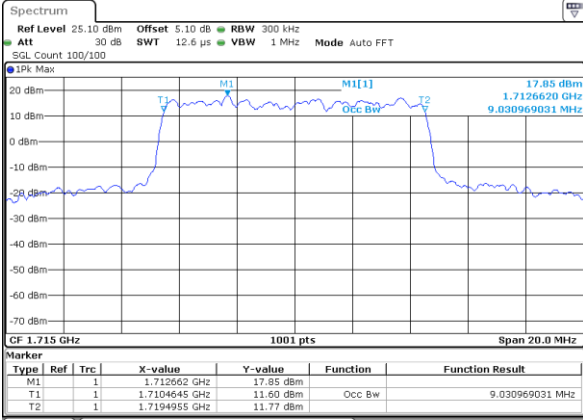

Date: 17\_JUL 2017 17:11:38

Highest Channel / 5MHz / 16QAM

Date: 17\_JUL 2017 17:11:49

LTE Band 4

Lowest Channel / 10MHz / QPSK

Date: 17 JUL 2017 17:18:43

Lowest Channel / 10MHz / 16QAM

Date: 17 JUL 2017 17:18:54

Middle Channel / 10MHz / QPSK

Date: 17 JUL 2017 17:25:48

Middle Channel / 10MHz / 16QAM

Date: 17 JUL 2017 17:25:59

Highest Channel / 10MHz / QPSK

Date: 17 JUL 2017 17:28:21

Highest Channel / 10MHz / 16QAM

Date: 17 JUL 2017 17:28:32