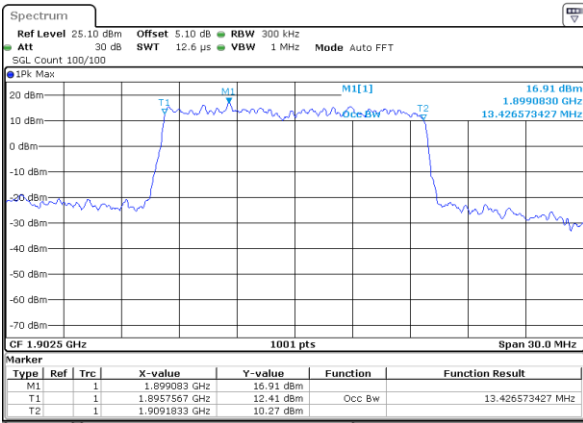

Highest Channel / 10MHz / 16QAM

Date: 14 JUL 2017 12:20:43

LTE Band 2

Lowest Channel / 15MHz / QPSK

Date: 14 JUL 2017 12:27:31

Lowest Channel / 15MHz / 16QAM

Date: 14 JUL 2017 12:27:41

Middle Channel / 15MHz / QPSK

Date: 14 JUL 2017 12:34:30

Middle Channel / 15MHz / 16QAM

Date: 14 JUL 2017 12:34:40

Highest Channel / 15MHz / QPSK

Date: 14 JUL 2017 12:36:59

Highest Channel / 15MHz / 16QAM

Date: 14 JUL 2017 12:37:09

LTE Band 2