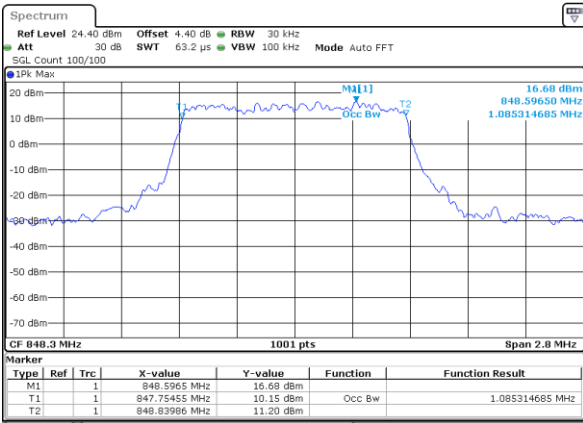

Highest Channel / 20MHz / 16QAM

Date: 17 JUL 2017 18:01:58

LTE Band 5

Lowest Channel / 1.4MHz / QPSK

Date: 15 JUL 2017 14:53:16

Lowest Channel / 1.4MHz / 16QAM

Date: 15 JUL 2017 14:53:27

Middle Channel / 1.4MHz / QPSK

Date: 15 JUL 2017 15:02:16

Middle Channel / 1.4MHz / 16QAM

Date: 15 JUL 2017 15:02:25

Highest Channel / 1.4MHz / QPSK

Date: 15 JUL 2017 15:04:44

Highest Channel / 1.4MHz / 16QAM

Date: 15 JUL 2017 15:04:54

LTE Band 5