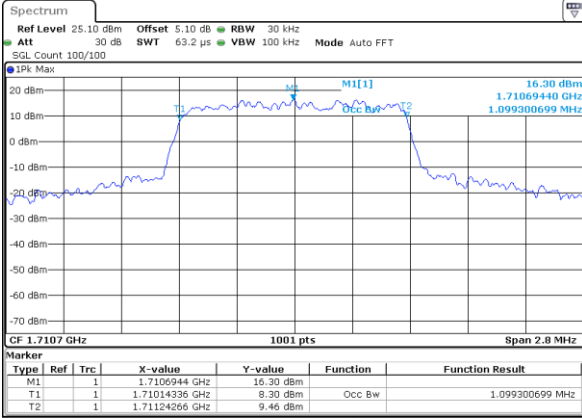

Highest Channel / 20MHz / QPSK

Date: 14.JUL.2017 12:53:25

Highest Channel / 20MHz / 16QAM

Date: 14.JUL.2017 12:53:35

LTE Band 4

Lowest Channel / 1.4MHz / QPSK

Date: 17 JUL 2017 16:46:41

Lowest Channel / 1.4MHz / 16QAM