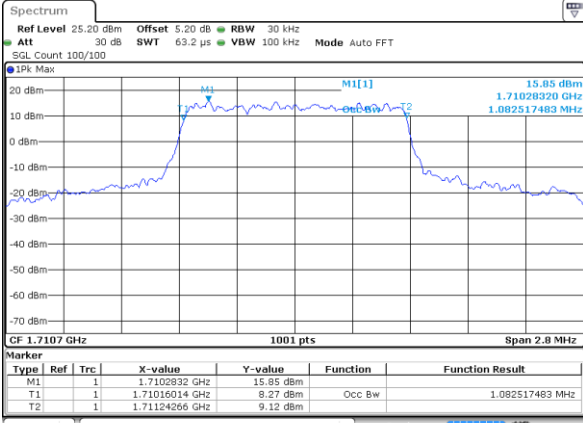

Lowest Channel / 10MHz / 16QAM

Date: 18 JUL 2017 10:55:10

Middle Channel / 10MHz / QPSK

Date: 18 JUL 2017 10:55:31

Middle Channel / 10MHz / 16QAM

Date: 18 JUL 2017 10:55:21

Highest Channel / 10MHz / QPSK

Date: 18 JUL 2017 10:55:42

Highest Channel / 10MHz / 16QAM

Date: 18 JUL 2017 10:55:53

LTE Band 66

Lowest Channel / 1.4MHz / QPSK

Date: 27 JUL 2017 10:28:32

Lowest Channel / 1.4MHz / 16QAM

Date: 27 JUL 2017 10:48:09

Middle Channel / 1.4MHz / QPSK

Date: 27 JUL 2017 10:39:00

Middle Channel / 1.4MHz / 16QAM

Date: 27 JUL 2017 10:32:27

Highest Channel / 1.4MHz / QPSK

Date: 27 JUL 2017 10:39:46

Highest Channel / 1.4MHz / 16QAM

Date: 27 JUL 2017 10:40:18

LTE Band 66