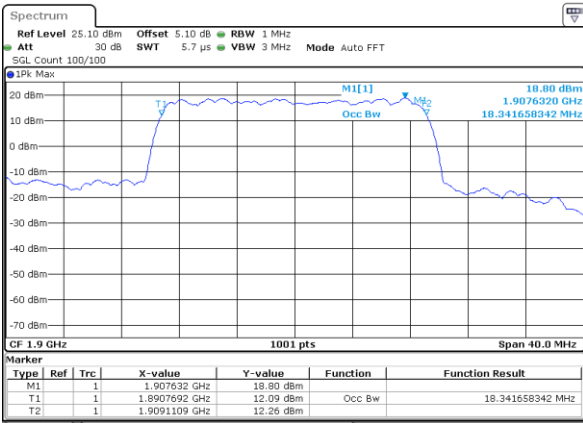

Date: 14 JUL 2017 12:34:30

Middle Channel / 15MHz / 16QAM

Date: 14 JUL 2017 12:34:40

Highest Channel / 15MHz / QPSK

Date: 14 JUL 2017 12:36:59

Highest Channel / 15MHz / 16QAM

Date: 14 JUL 2017 12:37:09

LTE Band 2

Lowest Channel / 20MHz / QPSK

Date: 14.JUL.2017 12:43:58

Lowest Channel / 20MHz / 16QAM

Date: 14.JUL.2017 12:44:08

Middle Channel / 20MHz / QPSK

Date: 14.JUL.2017 12:50:56

Middle Channel / 20MHz / 16QAM

Date: 14.JUL.2017 12:51:06

Highest Channel / 20MHz / QPSK

Date: 14.JUL.2017 12:53:25

Highest Channel / 20MHz / 16QAM

Date: 14.JUL.2017 12:53:35

LTE Band 4

Lowest Channel / 1.4MHz / QPSK

Date: 17 JUL 2017 16:46:41

Lowest Channel / 1.4MHz / 16QAM