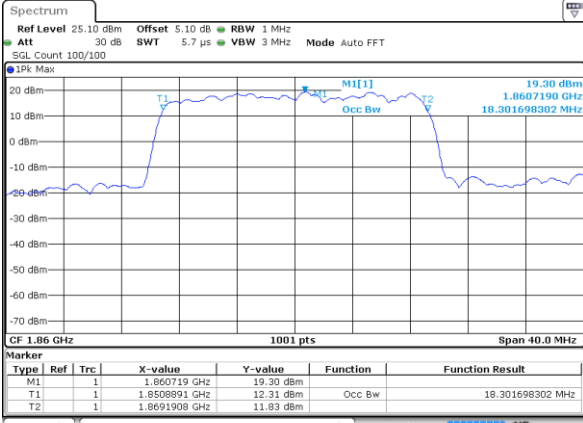

Highest Channel / 10MHz / 16QAM

Date: 14 JUL 2017 12:20:43

LTE Band 2

Lowest Channel / 15MHz / QPSK

Date: 14 JUL 2017 12:27:31

Lowest Channel / 15MHz / 16QAM

Date: 14 JUL 2017 12:27:41

Middle Channel / 15MHz / QPSK

Date: 14 JUL 2017 12:34:30

Middle Channel / 15MHz / 16QAM

Date: 14 JUL 2017 12:34:40

Highest Channel / 15MHz / QPSK

Date: 14 JUL 2017 12:36:59

Highest Channel / 15MHz / 16QAM

Date: 14 JUL 2017 12:37:09

LTE Band 2

Lowest Channel / 20MHz / QPSK

Date: 14.JUL.2017 12:43:58

Lowest Channel / 20MHz / 16QAM

Date: 14.JUL.2017 12:44:08

Middle Channel / 20MHz / QPSK

Date: 14.JUL.2017 12:50:56

Middle Channel / 20MHz / 16QAM

Date: 14.JUL.2017 12:51:06

Highest Channel / 20MHz / QPSK

Date: 14.JUL.2017 12:53:25

Highest Channel / 20MHz / 16QAM

Date: 14.JUL.2017 12:53:35

LTE Band 4

Lowest Channel / 1.4MHz / QPSK

Date: 17 JUL 2017 16:46:41

Lowest Channel / 1.4MHz / 16QAM