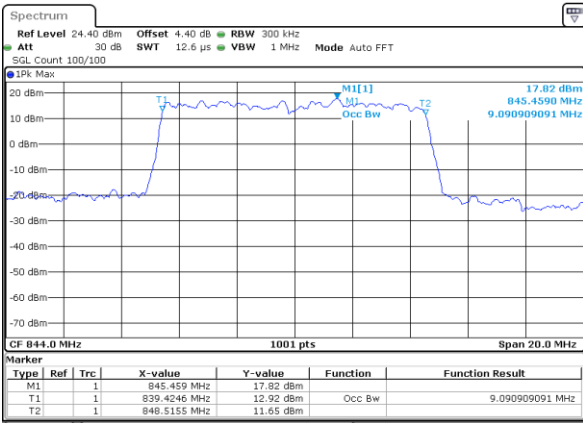

Date: 15 JUL 2017 15:34:16

Middle Channel / 5MHz / QPSK

Date: 15 JUL 2017 15:43:04

Middle Channel / 5MHz / 16QAM

Date: 15 JUL 2017 15:43:14

Highest Channel / 5MHz / QPSK

Date: 15 JUL 2017 15:45:32

Highest Channel / 5MHz / 16QAM

Date: 15 JUL 2017 15:45:42

LTE Band 5

Lowest Channel / 10MHz / QPSK

Date: 15 JUL 2017 15:54:30

Lowest Channel / 10MHz / 16QAM

Date: 15 JUL 2017 15:54:40

Middle Channel / 10MHz / QPSK

Date: 15 JUL 2017 16:03:28

Middle Channel / 10MHz / 16QAM

Date: 15 JUL 2017 16:03:38

Highest Channel / 10MHz / QPSK

Date: 15 JUL 2017 16:05:56

Highest Channel / 10MHz / 16QAM

Date: 15 JUL 2017 16:06:06

LTE Band 12

Lowest Channel / 1.4MHz / QPSK