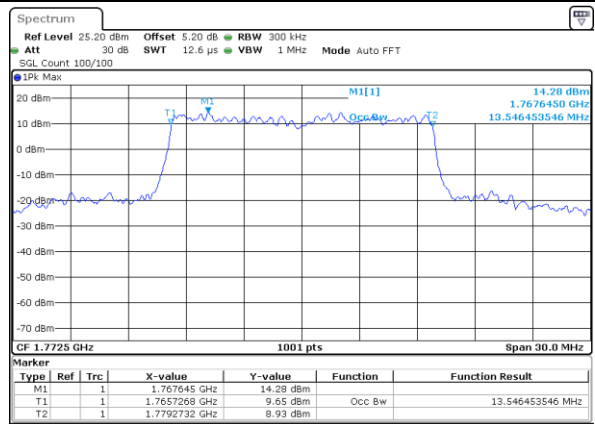

Middle Channel / 10MHz / 16QAM

Date: 27 JUL 2017 13:57:16

Highest Channel / 10MHz / QPSK

Date: 27 JUL 2017 13:59:13

Highest Channel / 10MHz / 16QAM

Date: 27 JUL 2017 13:58:56

LTE Band 66

Lowest Channel / 15MHz / QPSK

Date: 27 JUL 2017 14:08:53

Lowest Channel / 15MHz / 16QAM

Date: 27 JUL 2017 14:08:19

Middle Channel / 15MHz / QPSK

Date: 27 JUL 2017 14:09:34

Middle Channel / 15MHz / 16QAM

Date: 27 JUL 2017 14:09:54

Highest Channel / 15MHz / QPSK

Date: 27 JUL 2017 14:11:11

Highest Channel / 15MHz / 16QAM

Date: 27 JUL 2017 14:10:42