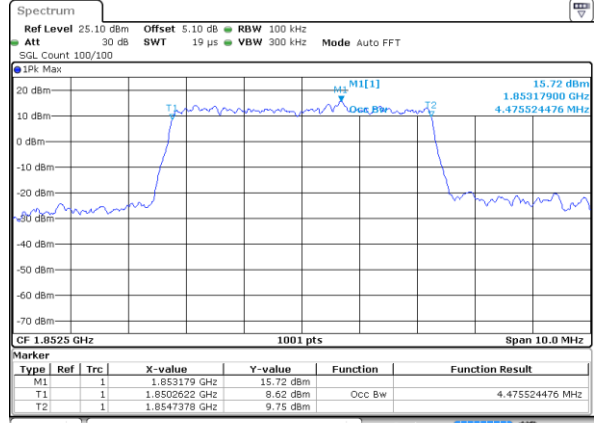

LTE Band 2

Lowest Channel / 5MHz / QPSK

Date: 14 JUL 2017 11:54:38

Lowest Channel / 5MHz / 16QAM

Date: 14 JUL 2017 11:54:48

Middle Channel / 5MHz / QPSK

Date: 14 JUL 2017 12:01:37

Middle Channel / 5MHz / 16QAM

Date: 14 JUL 2017 12:01:47

Highest Channel / 5MHz / QPSK

Date: 14 JUL 2017 12:04:06

Highest Channel / 5MHz / 16QAM

Date: 14 JUL 2017 12:04:16

LTE Band 2

Lowest Channel / 10MHz / QPSK

Date: 14 JUL 2017 12:11:05