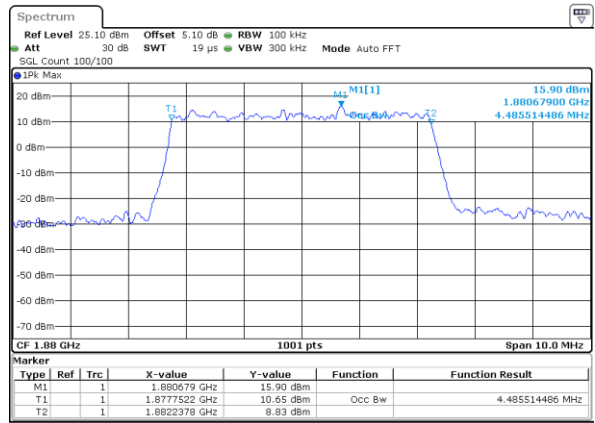

LTE Band 2

Lowest Channel / 5MHz / QPSK

Date: 14 JUL 2017 11:54:38

Lowest Channel / 5MHz / 16QAM

Date: 14 JUL 2017 11:54:48

Middle Channel / 5MHz / QPSK

Date: 14 JUL 2017 12:01:37

Middle Channel / 5MHz / 16QAM

Date: 14 JUL 2017 12:01:47

Highest Channel / 5MHz / QPSK

Date: 14 JUL 2017 12:04:06

Highest Channel / 5MHz / 16QAM

Date: 14 JUL 2017 12:04:16

LTE Band 2

Lowest Channel / 10MHz / QPSK

Date: 14 JUL 2017 12:11:05