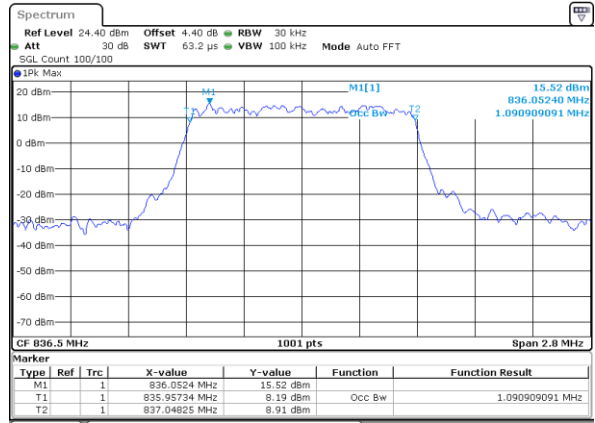

Highest Channel / 20MHz / 16QAM

Date: 17 JUL 2017 18:01:58

LTE Band 5

Lowest Channel / 1.4MHz / QPSK

Date: 15 JUL 2017 14:53:16

Lowest Channel / 1.4MHz / 16QAM

Date: 15 JUL 2017 14:53:27

Middle Channel / 1.4MHz / QPSK

Date: 15 JUL 2017 15:02:16

Middle Channel / 1.4MHz / 16QAM

Date: 15 JUL 2017 15:02:25

Highest Channel / 1.4MHz / QPSK

Date: 15 JUL 2017 15:04:44

Highest Channel / 1.4MHz / 16QAM

Date: 15 JUL 2017 15:04:54

LTE Band 5