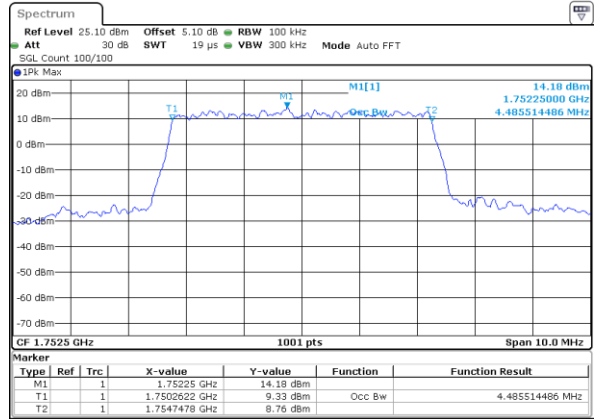

Middle Channel / 3MHz / 16QAM

Date: 17 JUL 2017 17:01:36

Highest Channel / 3MHz / QPSK

Date: 17 JUL 2017 17:03:59

Highest Channel / 3MHz / 16QAM

Date: 17 JUL 2017 17:04:09

LTE Band 4

Lowest Channel / 5MHz / QPSK

Date: 17\_JUL 2017 17:06:32

Lowest Channel / 5MHz / 16QAM

Date: 17\_JUL 2017 17:06:43

Middle Channel / 5MHz / QPSK

Date: 17\_JUL 2017 17:09:05

Middle Channel / 5MHz / 16QAM

Date: 17\_JUL 2017 17:09:16

Highest Channel / 5MHz / QPSK

Date: 17\_JUL 2017 17:11:38

Highest Channel / 5MHz / 16QAM

Date: 17\_JUL 2017 17:11:49

LTE Band 4

Lowest Channel / 10MHz / QPSK

Date: 17 JUL 2017 17:18:43

Lowest Channel / 10MHz / 16QAM

Date: 17 JUL 2017 17:18:54