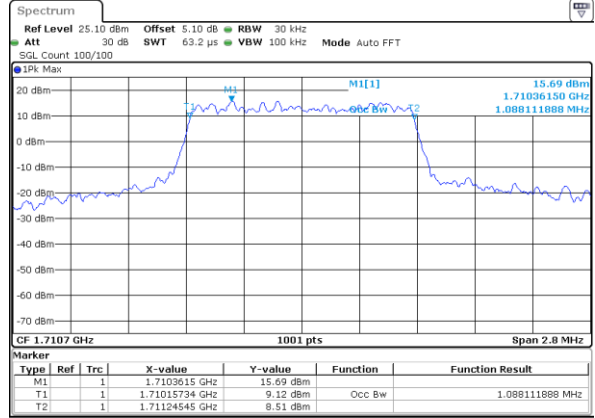

Highest Channel / 20MHz / QPSK

Date: 14.JUL.2017 12:53:25

Highest Channel / 20MHz / 16QAM

Date: 14.JUL.2017 12:53:35

LTE Band 4

Lowest Channel / 1.4MHz / QPSK

Date: 17 JUL 2017 16:46:41

Lowest Channel / 1.4MHz / 16QAM

Date: 17 JUL 2017 16:46:52

Middle Channel / 1.4MHz / QPSK

Date: 17 JUL 2017 16:53:47

Middle Channel / 1.4MHz / 16QAM

Date: 17 JUL 2017 16:53:57

Highest Channel / 1.4MHz / QPSK

Date: 17 JUL 2017 16:56:20

Highest Channel / 1.4MHz / 16QAM