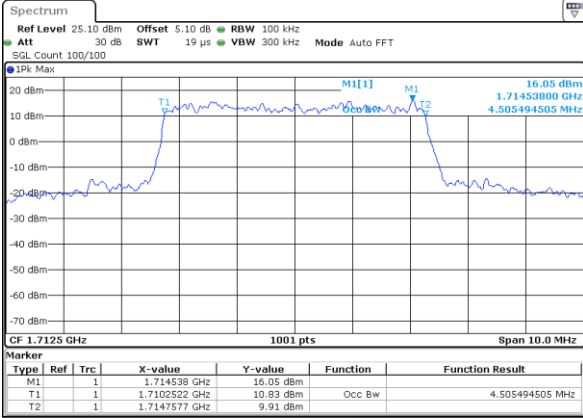

Date: 17 JUL 2017 16:56:30

LTE Band 4

Lowest Channel / 3MHz / QPSK

Date: 17 JUL 2017 16:58:53

Lowest Channel / 3MHz / 16QAM

Date: 17 JUL 2017 16:59:03

Middle Channel / 3MHz / QPSK

Date: 17 JUL 2017 17:01:26

Middle Channel / 3MHz / 16QAM

Date: 17 JUL 2017 17:01:36

Highest Channel / 3MHz / QPSK

Date: 17 JUL 2017 17:03:59

Highest Channel / 3MHz / 16QAM

Date: 17 JUL 2017 17:04:09

LTE Band 4

Lowest Channel / 5MHz / QPSK

Date: 17\_JUL 2017 17:06:32

Lowest Channel / 5MHz / 16QAM

Date: 17\_JUL 2017 17:06:43

Middle Channel / 5MHz / QPSK

Date: 17\_JUL 2017 17:09:05

Middle Channel / 5MHz / 16QAM

Date: 17\_JUL 2017 17:09:16

Highest Channel / 5MHz / QPSK