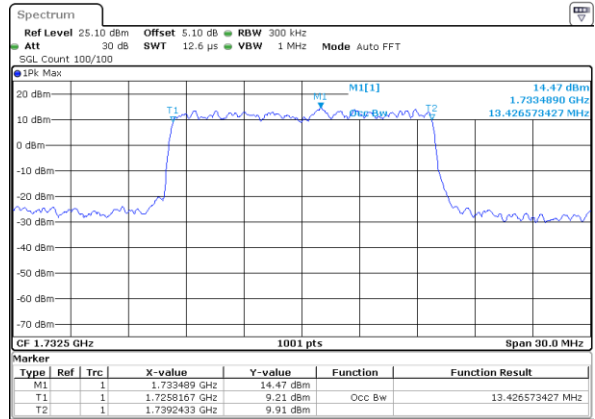

LTE Band 4

Lowest Channel / 15MHz / QPSK

Date: 17 JUL 2017 17:35:26

Lowest Channel / 15MHz / 16QAM

Date: 17 JUL 2017 17:35:37

Middle Channel / 15MHz / QPSK

Date: 17 JUL 2017 17:42:32

Middle Channel / 15MHz / 16QAM

Date: 17 JUL 2017 17:42:42

Highest Channel / 15MHz / QPSK

Date: 17 JUL 2017 17:45:05

Highest Channel / 15MHz / 16QAM

Date: 17 JUL 2017 17:45:15

LTE Band 4

Lowest Channel / 20MHz / QPSK

Date: 17 JUL 2017 17:52:10