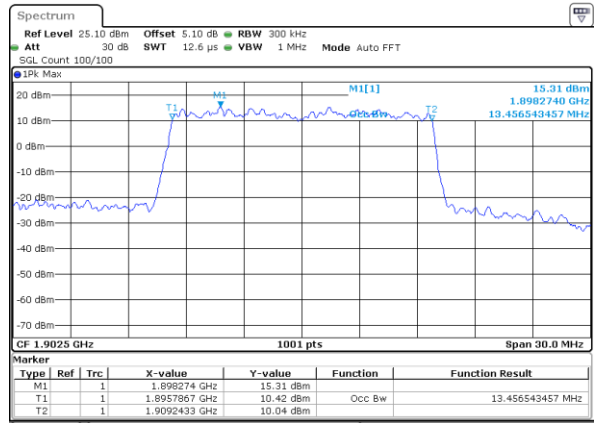

Highest Channel / 10MHz / 16QAM

Date: 14 JUL 2017 12:20:43

LTE Band 2

Lowest Channel / 15MHz / QPSK

Date: 14 JUL 2017 12:27:31

Lowest Channel / 15MHz / 16QAM

Date: 14 JUL 2017 12:27:41

Middle Channel / 15MHz / QPSK

Date: 14 JUL 2017 12:34:30

Middle Channel / 15MHz / 16QAM

Date: 14 JUL 2017 12:34:40

Highest Channel / 15MHz / QPSK

Date: 14 JUL 2017 12:36:59

Highest Channel / 15MHz / 16QAM

Date: 14 JUL 2017 12:37:09

LTE Band 2