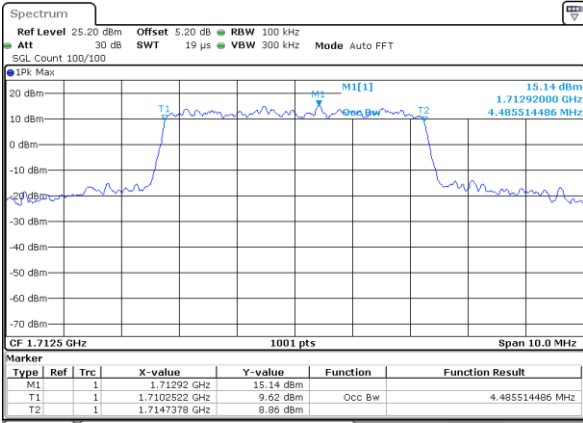

Date: 27 JUL 2017 10:39:00

Middle Channel / 1.4MHz / 16QAM

Date: 27 JUL 2017 10:32:27

Highest Channel / 1.4MHz / QPSK

Date: 27 JUL 2017 10:39:46

Highest Channel / 1.4MHz / 16QAM

Date: 27 JUL 2017 10:40:18

LTE Band 66

Lowest Channel / 3MHz / QPSK

Date: 27 JUL 2017 11:10:10

Lowest Channel / 3MHz / 16QAM

Date: 27 JUL 2017 11:10:42

Middle Channel / 3MHz / QPSK

Date: 27 JUL 2017 11:47:29

Middle Channel / 3MHz / 16QAM

Date: 27 JUL 2017 11:47:49

Highest Channel / 3MHz / QPSK

Date: 27 JUL 2017 11:56:35

Highest Channel / 3MHz / 16QAM

Date: 27 JUL 2017 11:48:35

LTE Band 66

Lowest Channel / 5MHz / QPSK

Date: 27 JUL 2017 12:00:31

Lowest Channel / 5MHz / 16QAM

Date: 27 JUL 2017 12:00:12

Middle Channel / 5MHz / QPSK

Date: 27 JUL 2017 12:01:01

Middle Channel / 5MHz / 16QAM

Date: 27 JUL 2017 12:01:26

Highest Channel / 5MHz / QPSK

Date: 27 JUL 2017 12:02:49

Highest Channel / 5MHz / 16QAM