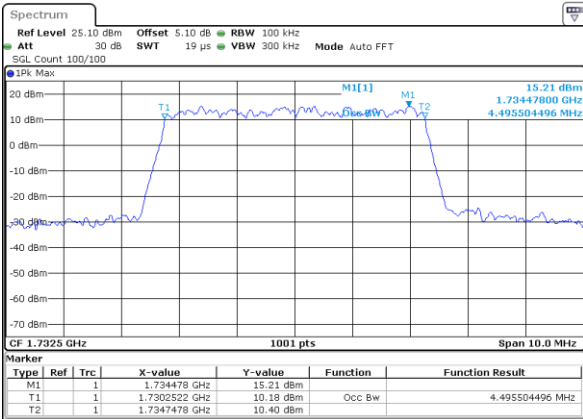

Middle Channel / 5MHz / QPSK

Date: 17_JUL 2017 17:09:05