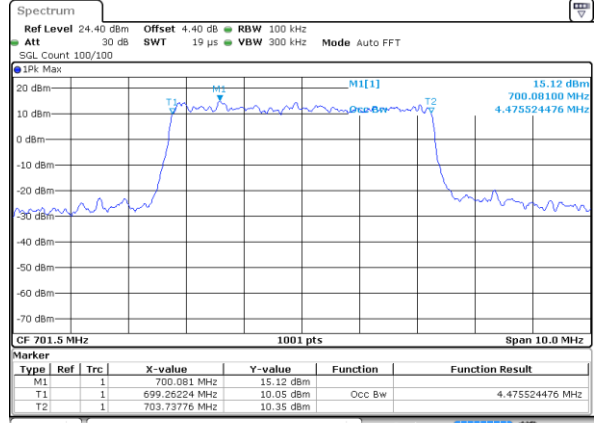

Date: 18 JUL 2017 10:05:35

Highest Channel / 1.4MHz / 16QAM

Date: 18 JUL 2017 10:05:45

LTE Band 12

Lowest Channel / 3MHz / QPSK

Date: 18 JUL 2017 10:21:35

Lowest Channel / 3MHz / 16QAM

Date: 18 JUL 2017 10:21:46

Middle Channel / 3MHz / QPSK

Date: 18 JUL 2017 10:22:07

Middle Channel / 3MHz / 16QAM

Date: 18 JUL 2017 10:21:56

Highest Channel / 3MHz / QPSK

Date: 18 JUL 2017 10:22:18

Highest Channel / 3MHz / 16QAM

Date: 18 JUL 2017 10:22:28

LTE Band 12

Lowest Channel / 5MHz / QPSK

Date: 18 JUL 2017 10:38:17

Lowest Channel / 5MHz / 16QAM

Date: 18 JUL 2017 10:38:28

Middle Channel / 5MHz / QPSK

Date: 18 JUL 2017 10:38:49

Middle Channel / 5MHz / 16QAM