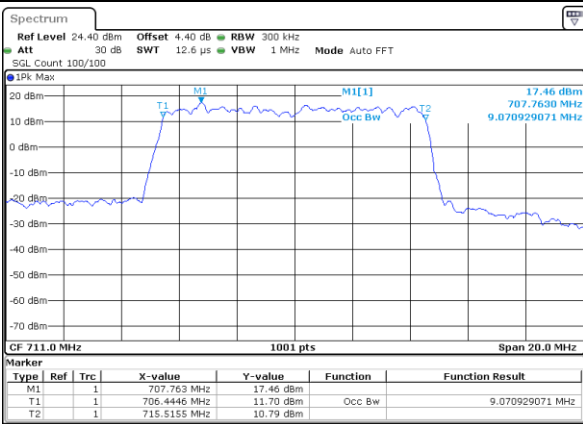

Date: 18 JUL 2017 10:38:39

Highest Channel / 5MHz / QPSK

Date: 18 JUL 2017 10:39:00

Highest Channel / 5MHz / 16QAM

Date: 18 JUL 2017 10:39:11

LTE Band 12

Lowest Channel / 10MHz / QPSK

Date: 18 JUL 2017 10:54:59

Lowest Channel / 10MHz / 16QAM

Date: 18 JUL 2017 10:55:10

Middle Channel / 10MHz / QPSK

Date: 18 JUL 2017 10:55:31

Middle Channel / 10MHz / 16QAM

Date: 18 JUL 2017 10:55:21

Highest Channel / 10MHz / QPSK

Date: 18 JUL 2017 10:55:42

Highest Channel / 10MHz / 16QAM

Date: 18 JUL 2017 10:55:53

LTE Band 66

Lowest Channel / 1.4MHz / QPSK

Date: 27 JUL 2017 10:28:32

Lowest Channel / 1.4MHz / 16QAM

Date: 27 JUL 2017 10:48:09

Middle Channel / 1.4MHz / QPSK

Date: 27 JUL 2017 10:39:00

Middle Channel / 1.4MHz / 16QAM

Date: 27 JUL 2017 10:32:27

Highest Channel / 1.4MHz / QPSK

Date: 27 JUL 2017 10:39:46

Highest Channel / 1.4MHz / 16QAM

Date: 27 JUL 2017 10:40:18

LTE Band 66