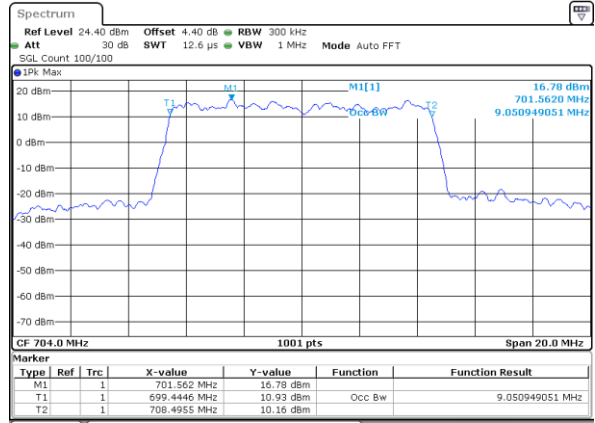

LTE Band 12

Lowest Channel / 5MHz / QPSK

Date: 18 JUL 2017 10:38:17

Lowest Channel / 5MHz / 16QAM

Date: 18 JUL 2017 10:38:28

Middle Channel / 5MHz / QPSK

Date: 18 JUL 2017 10:38:49

Middle Channel / 5MHz / 16QAM

Date: 18 JUL 2017 10:38:39

Highest Channel / 5MHz / QPSK

Date: 18 JUL 2017 10:39:00

Highest Channel / 5MHz / 16QAM

Date: 18 JUL 2017 10:39:11

LTE Band 12

Lowest Channel / 10MHz / QPSK

Date: 18 JUL 2017 10:54:59

Lowest Channel / 10MHz / 16QAM

Date: 18 JUL 2017 10:55:10

Middle Channel / 10MHz / QPSK

Date: 18 JUL 2017 10:55:31

Middle Channel / 10MHz / 16QAM

Date: 18 JUL 2017 10:55:21

Highest Channel / 10MHz / QPSK

Date: 18 JUL 2017 10:55:42