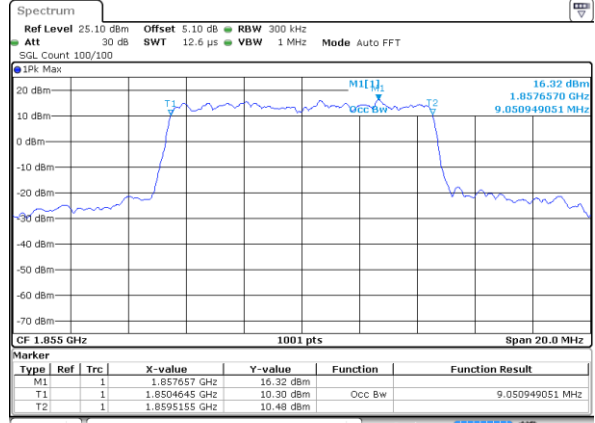

LTE Band 2

Lowest Channel / 5MHz / QPSK

Date: 14 JUL 2017 11:54:38

Lowest Channel / 5MHz / 16QAM

Date: 14 JUL 2017 11:54:48

Middle Channel / 5MHz / QPSK

Date: 14 JUL 2017 12:01:37

Middle Channel / 5MHz / 16QAM

Date: 14 JUL 2017 12:01:47

Highest Channel / 5MHz / QPSK

Date: 14 JUL 2017 12:04:06

Highest Channel / 5MHz / 16QAM

Date: 14 JUL 2017 12:04:16

LTE Band 2

Lowest Channel / 10MHz / QPSK

Date: 14 JUL 2017 12:11:05

Lowest Channel / 10MHz / 16QAM

Date: 14 JUL 2017 12:11:15

Middle Channel / 10MHz / QPSK

Date: 14 JUL 2017 12:18:04

Middle Channel / 10MHz / 16QAM

Date: 14 JUL 2017 12:18:14

Highest Channel / 10MHz / QPSK

Date: 14 JUL 2017 12:20:33

Highest Channel / 10MHz / 16QAM

Date: 14 JUL 2017 12:20:43

LTE Band 2

Lowest Channel / 15MHz / QPSK

Date: 14 JUL 2017 12:27:31

Lowest Channel / 15MHz / 16QAM

Date: 14 JUL 2017 12:27:41

Middle Channel / 15MHz / QPSK