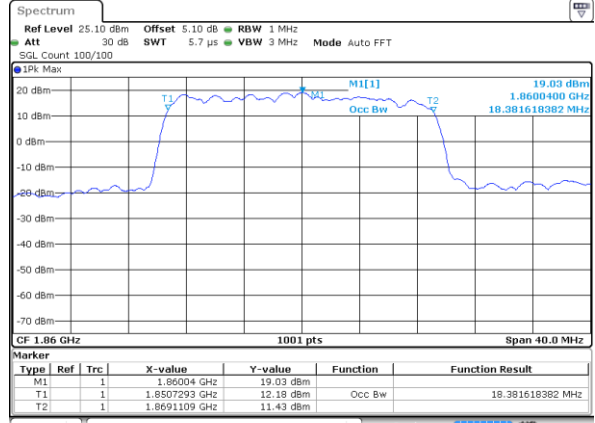

Lowest Channel / 20MHz / 16QAM

Date: 14.JUL.2017 12:44:08