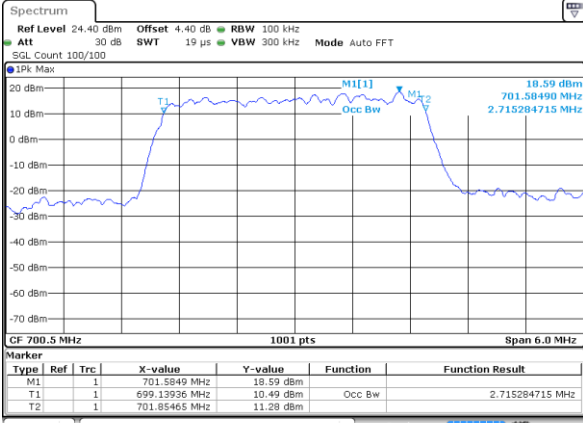

Date: 18 JUL 2017 10:04:52

Lowest Channel / 1.4MHz / 16QAM

Date: 18 JUL 2017 10:05:02

Middle Channel / 1.4MHz / QPSK

Date: 18 JUL 2017 10:05:24

Middle Channel / 1.4MHz / 16QAM

Date: 18 JUL 2017 10:05:13

Highest Channel / 1.4MHz / QPSK

Date: 18 JUL 2017 10:05:35

Highest Channel / 1.4MHz / 16QAM

Date: 18 JUL 2017 10:05:45

LTE Band 12

Lowest Channel / 3MHz / QPSK

Date: 18 JUL 2017 10:21:35

Lowest Channel / 3MHz / 16QAM

Date: 18 JUL 2017 10:21:46

Middle Channel / 3MHz / QPSK

Date: 18 JUL 2017 10:22:07

Middle Channel / 3MHz / 16QAM

Date: 18 JUL 2017 10:21:56

Highest Channel / 3MHz / QPSK

Date: 18 JUL 2017 10:22:18

Highest Channel / 3MHz / 16QAM

Date: 18 JUL 2017 10:22:28