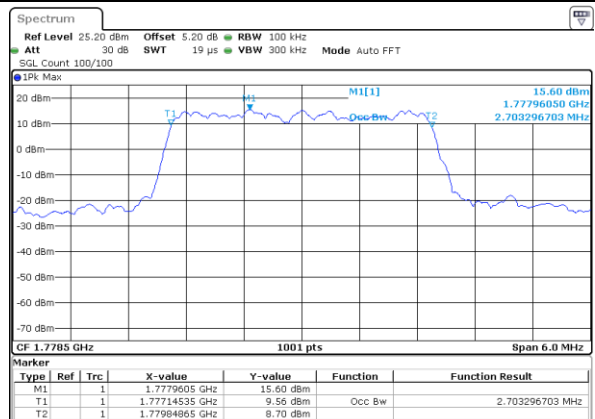

Highest Channel / 10MHz / 16QAM

Date: 18 JUL 2017 10:55:53

LTE Band 66

Lowest Channel / 1.4MHz / QPSK

Date: 27 JUL 2017 10:28:32

Lowest Channel / 1.4MHz / 16QAM

Date: 27 JUL 2017 10:48:09

Middle Channel / 1.4MHz / QPSK

Date: 27 JUL 2017 10:39:00

Middle Channel / 1.4MHz / 16QAM

Date: 27 JUL 2017 10:32:27

Highest Channel / 1.4MHz / QPSK

Date: 27 JUL 2017 10:39:46

Highest Channel / 1.4MHz / 16QAM

Date: 27 JUL 2017 10:40:18

LTE Band 66

Lowest Channel / 3MHz / QPSK

Date: 27 JUL 2017 11:10:10

Lowest Channel / 3MHz / 16QAM

Date: 27 JUL 2017 11:10:42

Middle Channel / 3MHz / QPSK

Date: 27 JUL 2017 11:47:29

Middle Channel / 3MHz / 16QAM

Date: 27 JUL 2017 11:47:49

Highest Channel / 3MHz / QPSK

Date: 27 JUL 2017 11:56:35

Highest Channel / 3MHz / 16QAM

Date: 27 JUL 2017 11:48:35

LTE Band 66

Lowest Channel / 5MHz / QPSK

Date: 27 JUL 2017 12:00:31

Lowest Channel / 5MHz / 16QAM