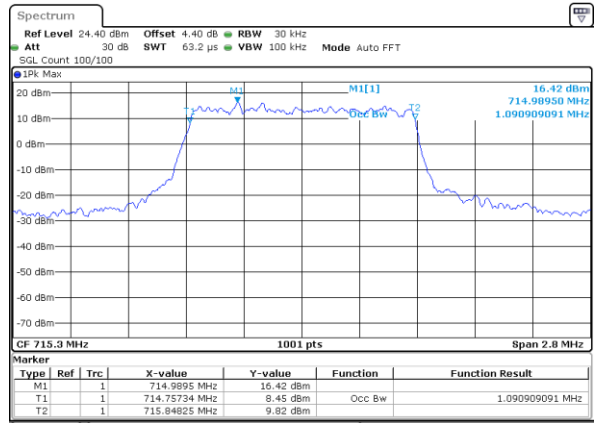

Middle Channel / 10MHz / 16QAM

Date: 15 JUL 2017 16:03:38

Highest Channel / 10MHz / QPSK

Date: 15 JUL 2017 16:05:56

Highest Channel / 10MHz / 16QAM

Date: 15 JUL 2017 16:06:06

LTE Band 12

Lowest Channel / 1.4MHz / QPSK

Date: 18 JUL 2017 10:04:52

Lowest Channel / 1.4MHz / 16QAM

Date: 18 JUL 2017 10:05:02

Middle Channel / 1.4MHz / QPSK

Date: 18 JUL 2017 10:05:24

Middle Channel / 1.4MHz / 16QAM

Date: 18 JUL 2017 10:05:13

Highest Channel / 1.4MHz / QPSK

Date: 18 JUL 2017 10:05:35

Highest Channel / 1.4MHz / 16QAM

Date: 18 JUL 2017 10:05:45

LTE Band 12

Lowest Channel / 3MHz / QPSK

Date: 18 JUL 2017 10:21:35

Lowest Channel / 3MHz / 16QAM

Date: 18 JUL 2017 10:21:46