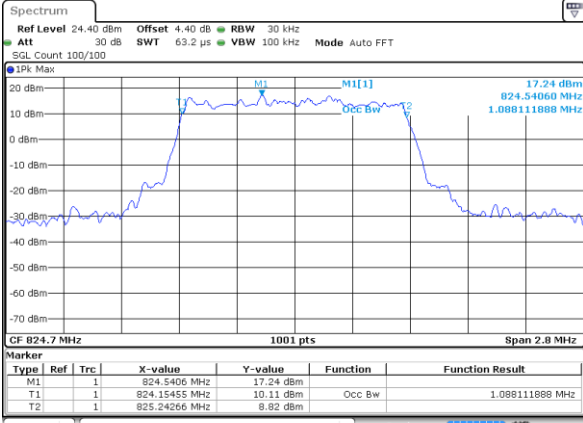

Highest Channel / 20MHz / 16QAM

Date: 17 JUL 2017 18:01:58

LTE Band 5

Lowest Channel / 1.4MHz / QPSK

Date: 15 JUL 2017 14:53:16

Lowest Channel / 1.4MHz / 16QAM

Date: 15 JUL 2017 14:53:27

Middle Channel / 1.4MHz / QPSK

Date: 15 JUL 2017 15:02:16

Middle Channel / 1.4MHz / 16QAM

Date: 15 JUL 2017 15:02:25

Highest Channel / 1.4MHz / QPSK

Date: 15 JUL 2017 15:04:44

Highest Channel / 1.4MHz / 16QAM

Date: 15 JUL 2017 15:04:54

LTE Band 5