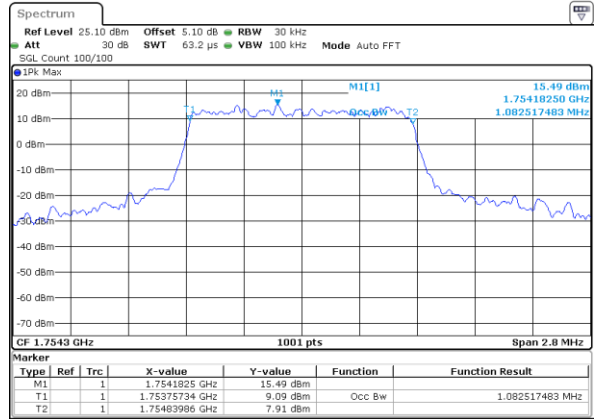

Highest Channel / 20MHz / QPSK

Date: 14.JUL.2017 12:53:25

Highest Channel / 20MHz / 16QAM

Date: 14.JUL.2017 12:53:35

LTE Band 4

Lowest Channel / 1.4MHz / QPSK

Date: 17 JUL 2017 16:46:41

Lowest Channel / 1.4MHz / 16QAM

Date: 17 JUL 2017 16:46:52

Middle Channel / 1.4MHz / QPSK

Date: 17 JUL 2017 16:53:47

Middle Channel / 1.4MHz / 16QAM

Date: 17 JUL 2017 16:53:57

Highest Channel / 1.4MHz / QPSK

Date: 17 JUL 2017 16:56:20

Highest Channel / 1.4MHz / 16QAM

Date: 17 JUL 2017 16:56:30

LTE Band 4

Lowest Channel / 3MHz / QPSK

Date: 17 JUL 2017 16:58:53

Lowest Channel / 3MHz / 16QAM

Date: 17 JUL 2017 16:59:03

Middle Channel / 3MHz / QPSK

Date: 17 JUL 2017 17:01:26