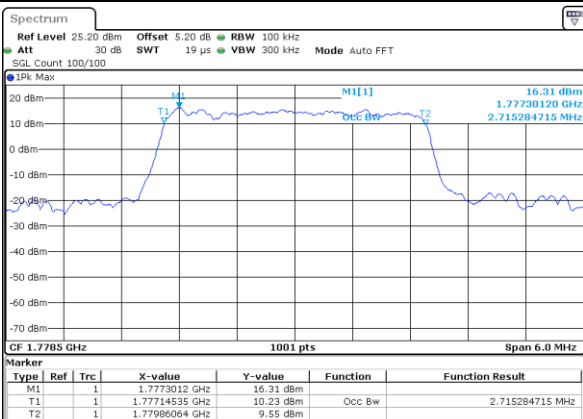

Date: 27 JUL 2017 10:39:00

Middle Channel / 1.4MHz / 16QAM

Date: 27 JUL 2017 10:32:27

Highest Channel / 1.4MHz / QPSK

Date: 27 JUL 2017 10:39:46

Highest Channel / 1.4MHz / 16QAM

Date: 27 JUL 2017 10:40:18

LTE Band 66

Lowest Channel / 3MHz / QPSK

Date: 27 JUL 2017 11:10:10

Lowest Channel / 3MHz / 16QAM

Date: 27 JUL 2017 11:10:42

Middle Channel / 3MHz / QPSK

Date: 27 JUL 2017 11:47:29

Middle Channel / 3MHz / 16QAM

Date: 27 JUL 2017 11:47:49

Highest Channel / 3MHz / QPSK

Date: 27 JUL 2017 11:56:35

Highest Channel / 3MHz / 16QAM

Date: 27 JUL 2017 11:48:35

LTE Band 66

Lowest Channel / 5MHz / QPSK

Date: 27 JUL 2017 12:00:31

Lowest Channel / 5MHz / 16QAM