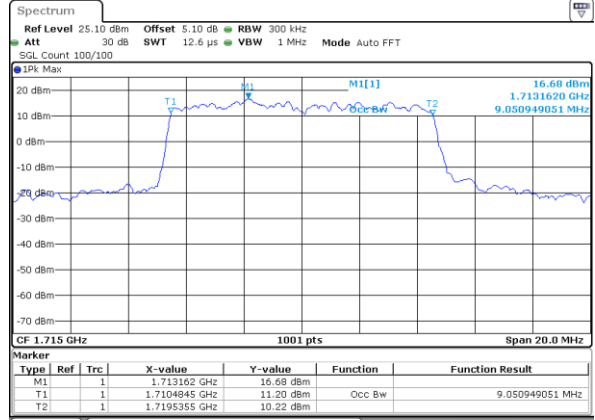

Date: 17\_JUL 2017 17:11:38

Highest Channel / 5MHz / 16QAM

Date: 17\_JUL 2017 17:11:49

LTE Band 4

Lowest Channel / 10MHz / QPSK

Date: 17 JUL 2017 17:18:43

Lowest Channel / 10MHz / 16QAM

Date: 17 JUL 2017 17:18:54

Middle Channel / 10MHz / QPSK

Date: 17 JUL 2017 17:25:48

Middle Channel / 10MHz / 16QAM

Date: 17 JUL 2017 17:25:59

Highest Channel / 10MHz / QPSK

Date: 17 JUL 2017 17:28:21

Highest Channel / 10MHz / 16QAM

Date: 17 JUL 2017 17:28:32