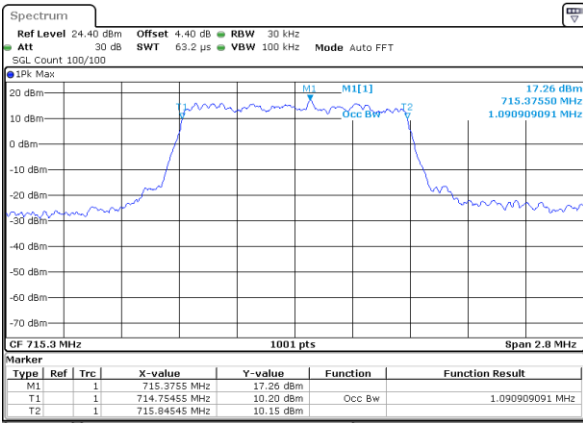

Middle Channel / 10MHz / 16QAM

Date: 15 JUL 2017 16:03:38

Highest Channel / 10MHz / QPSK

Date: 15 JUL 2017 16:05:56

Highest Channel / 10MHz / 16QAM

Date: 15 JUL 2017 16:06:06

LTE Band 12

Lowest Channel / 1.4MHz / QPSK

Date: 18 JUL 2017 10:04:52

Lowest Channel / 1.4MHz / 16QAM

Date: 18 JUL 2017 10:05:02

Middle Channel / 1.4MHz / QPSK

Date: 18 JUL 2017 10:05:24

Middle Channel / 1.4MHz / 16QAM

Date: 18 JUL 2017 10:05:13

Highest Channel / 1.4MHz / QPSK

Date: 18 JUL 2017 10:05:35

Highest Channel / 1.4MHz / 16QAM

Date: 18 JUL 2017 10:05:45

LTE Band 12

Lowest Channel / 3MHz / QPSK

Date: 18 JUL 2017 10:21:35

Lowest Channel / 3MHz / 16QAM

Date: 18 JUL 2017 10:21:46