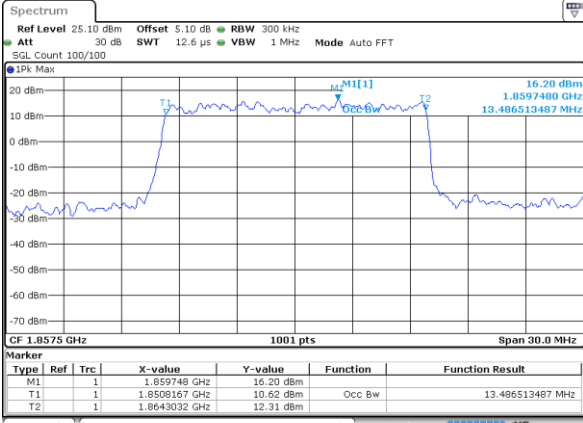

Highest Channel / 10MHz / 16QAM

Date: 14 JUL 2017 12:20:43

LTE Band 2

Lowest Channel / 15MHz / QPSK

Date: 14 JUL 2017 12:27:31

Lowest Channel / 15MHz / 16QAM

Date: 14 JUL 2017 12:27:41

Middle Channel / 15MHz / QPSK

Date: 14 JUL 2017 12:34:30

Middle Channel / 15MHz / 16QAM

Date: 14 JUL 2017 12:34:40

Highest Channel / 15MHz / QPSK

Date: 14 JUL 2017 12:36:59

Highest Channel / 15MHz / 16QAM

Date: 14 JUL 2017 12:37:09

LTE Band 2