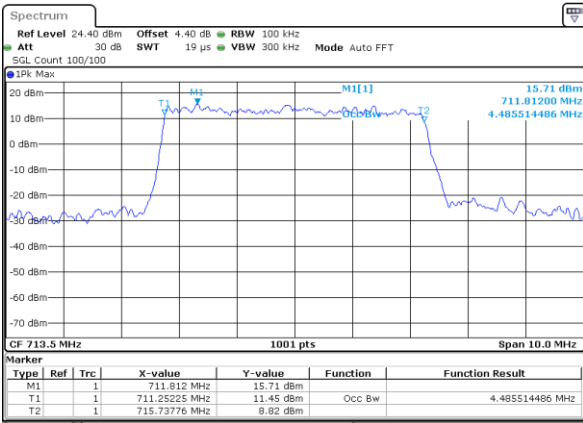

LTE Band 12

Lowest Channel / 5MHz / QPSK

Date: 18 JUL 2017 10:38:17

Lowest Channel / 5MHz / 16QAM

Date: 18 JUL 2017 10:38:28

Middle Channel / 5MHz / QPSK

Date: 18 JUL 2017 10:38:49

Middle Channel / 5MHz / 16QAM

Date: 18 JUL 2017 10:38:39

Highest Channel / 5MHz / QPSK

Date: 18 JUL 2017 10:39:00

Highest Channel / 5MHz / 16QAM

Date: 18 JUL 2017 10:39:11

LTE Band 12

Lowest Channel / 10MHz / QPSK

Date: 18 JUL 2017 10:54:59