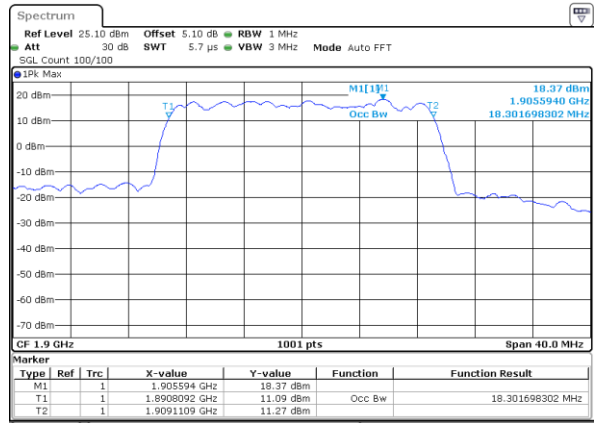

Date: 14 JUL 2017 12:34:30

Middle Channel / 15MHz / 16QAM

Date: 14 JUL 2017 12:34:40

Highest Channel / 15MHz / QPSK

Date: 14 JUL 2017 12:36:59

Highest Channel / 15MHz / 16QAM

Date: 14 JUL 2017 12:37:09

LTE Band 2

Lowest Channel / 20MHz / QPSK

Date: 14.JUL.2017 12:43:58

Lowest Channel / 20MHz / 16QAM

Date: 14.JUL.2017 12:44:08

Middle Channel / 20MHz / QPSK

Date: 14.JUL.2017 12:50:56

Middle Channel / 20MHz / 16QAM

Date: 14.JUL.2017 12:51:06

Highest Channel / 20MHz / QPSK

Date: 14.JUL.2017 12:53:25

Highest Channel / 20MHz / 16QAM

Date: 14.JUL.2017 12:53:35

LTE Band 4

Lowest Channel / 1.4MHz / QPSK

Date: 17 JUL 2017 16:46:41

Lowest Channel / 1.4MHz / 16QAM