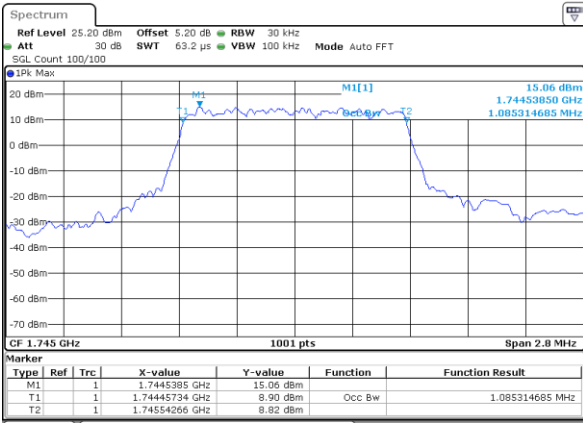

Lowest Channel / 10MHz / 16QAM

Date: 18 JUL 2017 10:55:10

Middle Channel / 10MHz / QPSK

Date: 18 JUL 2017 10:55:31

Middle Channel / 10MHz / 16QAM

Date: 18 JUL 2017 10:55:21

Highest Channel / 10MHz / QPSK

Date: 18 JUL 2017 10:55:42

Highest Channel / 10MHz / 16QAM

Date: 18 JUL 2017 10:55:53

LTE Band 66

Lowest Channel / 1.4MHz / QPSK

Date: 27 JUL 2017 10:28:32

Lowest Channel / 1.4MHz / 16QAM

Date: 27 JUL 2017 10:48:09

Middle Channel / 1.4MHz / QPSK

Date: 27 JUL 2017 10:39:00

Middle Channel / 1.4MHz / 16QAM

Date: 27 JUL 2017 10:32:27

Highest Channel / 1.4MHz / QPSK

Date: 27 JUL 2017 10:39:46

Highest Channel / 1.4MHz / 16QAM

Date: 27 JUL 2017 10:40:18

LTE Band 66