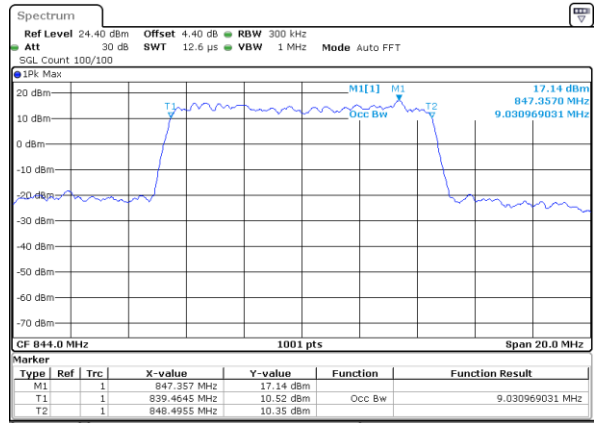

Date: 15 JUL 2017 15:45:42

LTE Band 5

Lowest Channel / 10MHz / QPSK

Date: 15 JUL 2017 15:54:30

Lowest Channel / 10MHz / 16QAM

Date: 15 JUL 2017 15:54:40

Middle Channel / 10MHz / QPSK

Date: 15 JUL 2017 16:03:28

Middle Channel / 10MHz / 16QAM

Date: 15 JUL 2017 16:03:38

Highest Channel / 10MHz / QPSK

Date: 15 JUL 2017 16:05:56

Highest Channel / 10MHz / 16QAM

Date: 15 JUL 2017 16:06:06

LTE Band 12

Lowest Channel / 1.4MHz / QPSK

Date: 18 JUL 2017 10:04:52

Lowest Channel / 1.4MHz / 16QAM

Date: 18 JUL 2017 10:05:02

Middle Channel / 1.4MHz / QPSK

Date: 18 JUL 2017 10:05:24

Middle Channel / 1.4MHz / 16QAM

Date: 18 JUL 2017 10:05:13

Highest Channel / 1.4MHz / QPSK