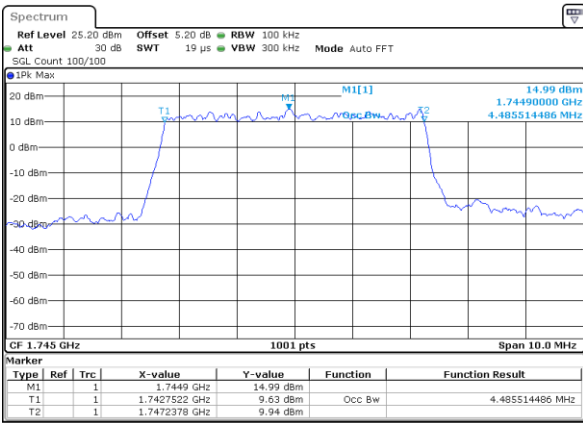

Date: 27 JUL 2017 10:39:00

Middle Channel / 1.4MHz / 16QAM

Date: 27 JUL 2017 10:32:27

Highest Channel / 1.4MHz / QPSK

Date: 27 JUL 2017 10:39:46

Highest Channel / 1.4MHz / 16QAM

Date: 27 JUL 2017 10:40:18

LTE Band 66

Highest Channel / 3MHz / QPSK

Date: 27 JUL 2017 11:56:35

Highest Channel / 3MHz / 16QAM

Date: 27 JUL 2017 11:48:35

LTE Band 66

Lowest Channel / 5MHz / QPSK

Date: 27 JUL 2017 12:00:31

Lowest Channel / 5MHz / 16QAM

Date: 27 JUL 2017 12:00:12

Middle Channel / 5MHz / QPSK

Date: 27 JUL 2017 12:01:01

Middle Channel / 5MHz / 16QAM

Date: 27 JUL 2017 12:01:26

Highest Channel / 5MHz / QPSK

Date: 27 JUL 2017 12:02:49

Highest Channel / 5MHz / 16QAM