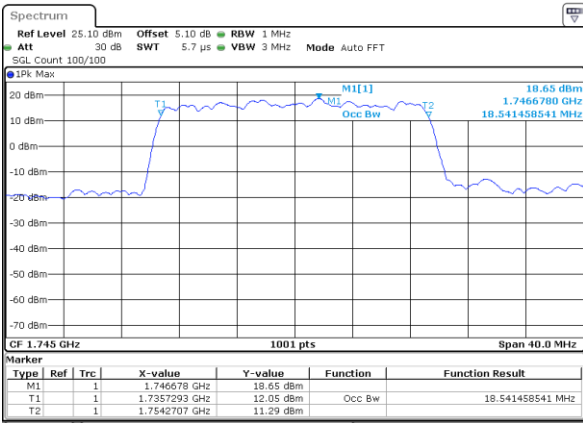

Date: 17 JUL 2017 17:42:42

Highest Channel / 15MHz / QPSK

Date: 17 JUL 2017 17:45:05

Highest Channel / 15MHz / 16QAM

Date: 17 JUL 2017 17:45:15

LTE Band 4

Lowest Channel / 20MHz / QPSK

Date: 17 JUL 2017 17:52:10

Lowest Channel / 20MHz / 16QAM

Date: 17 JUL 2017 17:52:20

Middle Channel / 20MHz / QPSK

Date: 17 JUL 2017 17:59:14

Middle Channel / 20MHz / 16QAM

Date: 17 JUL 2017 17:59:25

Highest Channel / 20MHz / QPSK

Date: 17 JUL 2017 18:01:47

Highest Channel / 20MHz / 16QAM

Date: 17 JUL 2017 18:01:58

LTE Band 5

Lowest Channel / 1.4MHz / QPSK

Date: 15 JUL 2017 14:53:16

Lowest Channel / 1.4MHz / 16QAM

Date: 15 JUL 2017 14:53:27

Middle Channel / 1.4MHz / QPSK

Date: 15 JUL 2017 15:02:16

Middle Channel / 1.4MHz / 16QAM

Date: 15 JUL 2017 15:02:25

Highest Channel / 1.4MHz / QPSK

Date: 15 JUL 2017 15:04:44

Highest Channel / 1.4MHz / 16QAM

Date: 15 JUL 2017 15:04:54

LTE Band 5