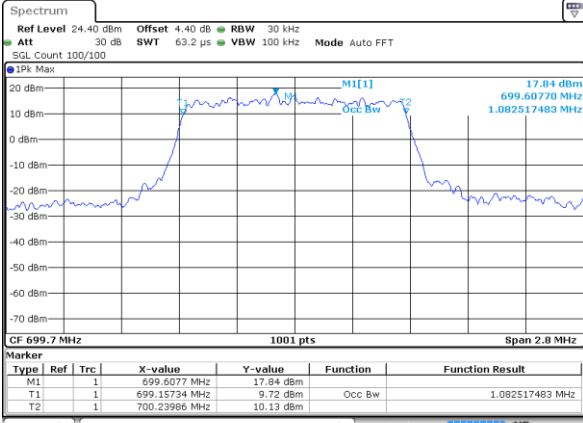

Date: 15 JUL 2017 15:45:42

LTE Band 5

Lowest Channel / 10MHz / QPSK

Date: 15 JUL 2017 15:54:30

Lowest Channel / 10MHz / 16QAM

Date: 15 JUL 2017 15:54:40

Middle Channel / 10MHz / QPSK

Date: 15 JUL 2017 16:03:28

Middle Channel / 10MHz / 16QAM

Date: 15 JUL 2017 16:03:38

Highest Channel / 10MHz / QPSK

Date: 15 JUL 2017 16:05:56

Highest Channel / 10MHz / 16QAM

Date: 15 JUL 2017 16:06:06

LTE Band 12

Lowest Channel / 1.4MHz / QPSK

Date: 18 JUL 2017 10:04:52

Lowest Channel / 1.4MHz / 16QAM

Date: 18 JUL 2017 10:05:02

Middle Channel / 1.4MHz / QPSK

Date: 18 JUL 2017 10:05:24

Middle Channel / 1.4MHz / 16QAM

Date: 18 JUL 2017 10:05:13

Highest Channel / 1.4MHz / QPSK