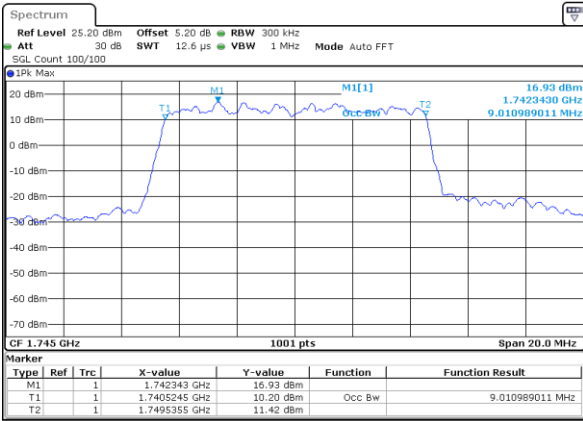

Highest Channel / 3MHz / QPSK

Date: 27 JUL 2017 11:56:35

Highest Channel / 3MHz / 16QAM

Date: 27 JUL 2017 11:48:35

LTE Band 66

Lowest Channel / 5MHz / QPSK

Date: 27 JUL 2017 12:00:31

Lowest Channel / 5MHz / 16QAM

Date: 27 JUL 2017 12:00:12

Middle Channel / 5MHz / QPSK

Date: 27 JUL 2017 12:01:01

Middle Channel / 5MHz / 16QAM

Date: 27 JUL 2017 12:01:26

Highest Channel / 5MHz / QPSK

Date: 27 JUL 2017 12:02:49

Highest Channel / 5MHz / 16QAM

Date: 27 JUL 2017 12:02:28

LTE Band 66

Lowest Channel / 10MHz / QPSK

Date: 27 JUL 2017 13:56:26

Lowest Channel / 10MHz / 16QAM

Date: 27 JUL 2017 13:56:50

Middle Channel / 10MHz / QPSK

Date: 27 JUL 2017 13:57:33

Middle Channel / 10MHz / 16QAM

Date: 27 JUL 2017 13:57:16

Highest Channel / 10MHz / QPSK

Date: 27 JUL 2017 13:59:13

Highest Channel / 10MHz / 16QAM

Date: 27 JUL 2017 13:58:56

LTE Band 66

Lowest Channel / 15MHz / QPSK