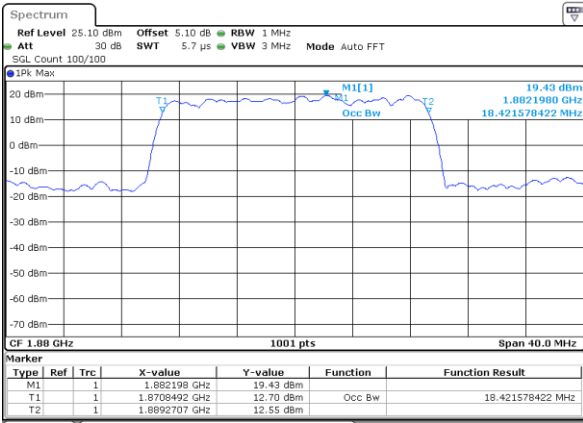

Date: 14 JUL 2017 12:34:30

Middle Channel / 15MHz / 16QAM

Date: 14 JUL 2017 12:34:40

Highest Channel / 15MHz / QPSK

Date: 14 JUL 2017 12:36:59

Highest Channel / 15MHz / 16QAM

Date: 14 JUL 2017 12:37:09

LTE Band 2

Lowest Channel / 20MHz / QPSK

Date: 14.JUL.2017 12:43:58

Lowest Channel / 20MHz / 16QAM

Date: 14.JUL.2017 12:44:08

Middle Channel / 20MHz / QPSK

Date: 14.JUL.2017 12:50:56

Middle Channel / 20MHz / 16QAM

Date: 14.JUL.2017 12:51:06

Highest Channel / 20MHz / QPSK

Date: 14.JUL.2017 12:53:25

Highest Channel / 20MHz / 16QAM

Date: 14.JUL.2017 12:53:35

LTE Band 4

Lowest Channel / 1.4MHz / QPSK

Date: 17 JUL 2017 16:46:41

Lowest Channel / 1.4MHz / 16QAM