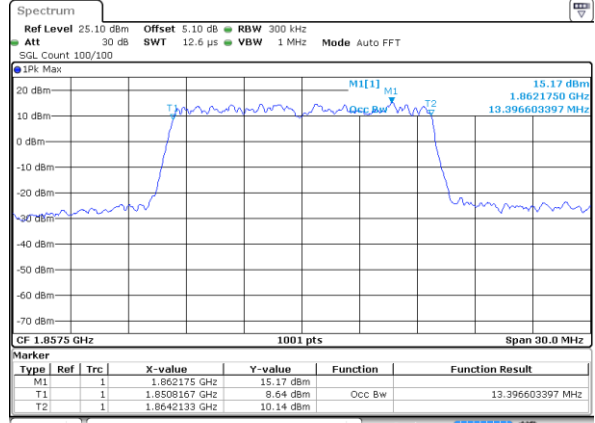

Highest Channel / 10MHz / 16QAM

Date: 14 JUL 2017 12:20:43

LTE Band 2

Lowest Channel / 15MHz / QPSK

Date: 14 JUL 2017 12:27:31

Lowest Channel / 15MHz / 16QAM

Date: 14 JUL 2017 12:27:41

Middle Channel / 15MHz / QPSK

Date: 14 JUL 2017 12:34:30

Middle Channel / 15MHz / 16QAM

Date: 14 JUL 2017 12:34:40

Highest Channel / 15MHz / QPSK

Date: 14 JUL 2017 12:36:59

Highest Channel / 15MHz / 16QAM

Date: 14 JUL 2017 12:37:09

LTE Band 2