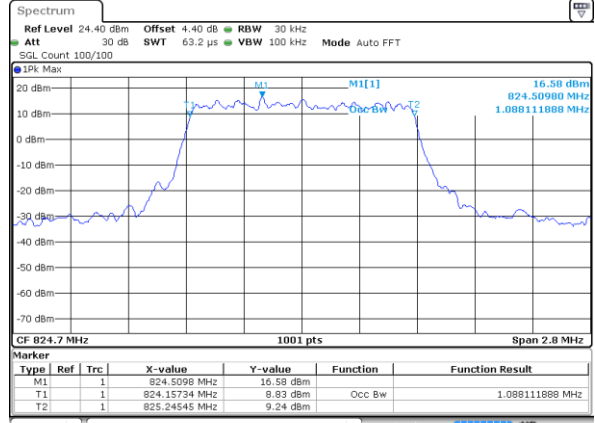

Highest Channel / 20MHz / 16QAM

Date: 17 JUL 2017 18:01:58

LTE Band 5

Lowest Channel / 1.4MHz / QPSK

Date: 15 JUL 2017 14:53:16

Lowest Channel / 1.4MHz / 16QAM

Date: 15 JUL 2017 14:53:27

Middle Channel / 1.4MHz / QPSK

Date: 15 JUL 2017 15:02:16

Middle Channel / 1.4MHz / 16QAM

Date: 15 JUL 2017 15:02:25

Highest Channel / 1.4MHz / QPSK

Date: 15 JUL 2017 15:04:44

Highest Channel / 1.4MHz / 16QAM

Date: 15 JUL 2017 15:04:54

LTE Band 5