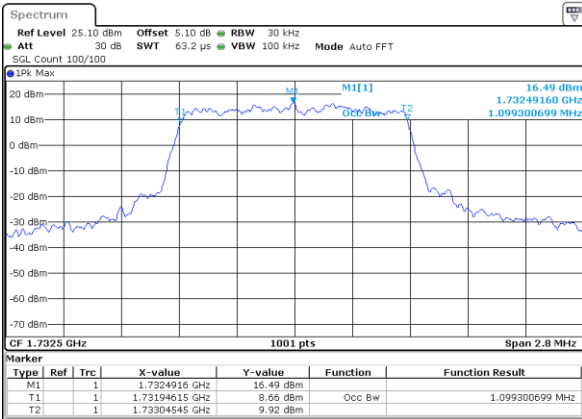

Highest Channel / 20MHz / QPSK

Date: 14.JUL.2017 12:53:25

Highest Channel / 20MHz / 16QAM

Date: 14.JUL.2017 12:53:35

LTE Band 4

Lowest Channel / 1.4MHz / QPSK

Date: 17 JUL 2017 16:46:41

Lowest Channel / 1.4MHz / 16QAM

Date: 17 JUL 2017 16:46:52

Middle Channel / 1.4MHz / QPSK

Date: 17 JUL 2017 16:53:47

Middle Channel / 1.4MHz / 16QAM

Date: 17 JUL 2017 16:53:57

Highest Channel / 1.4MHz / QPSK

Date: 17 JUL 2017 16:56:20

Highest Channel / 1.4MHz / 16QAM