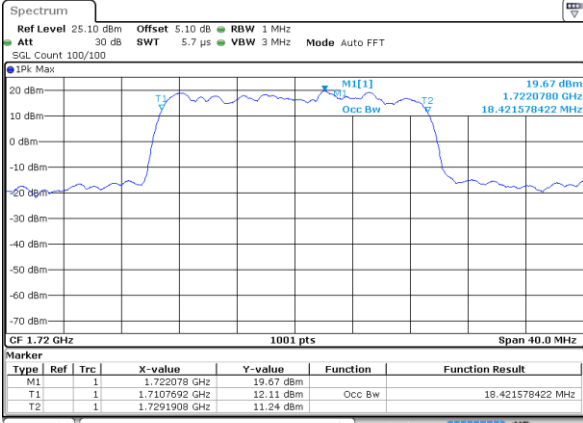

LTE Band 4

Lowest Channel / 15MHz / QPSK

Date: 17 JUL 2017 17:35:26

Lowest Channel / 15MHz / 16QAM

Date: 17 JUL 2017 17:35:37

Middle Channel / 15MHz / QPSK

Date: 17 JUL 2017 17:42:32

Middle Channel / 15MHz / 16QAM

Date: 17 JUL 2017 17:42:42

Highest Channel / 15MHz / QPSK

Date: 17 JUL 2017 17:45:05

Highest Channel / 15MHz / 16QAM

Date: 17 JUL 2017 17:45:15

LTE Band 4

Lowest Channel / 20MHz / QPSK

Date: 17 JUL 2017 17:52:10

Lowest Channel / 20MHz / 16QAM

Date: 17 JUL 2017 17:52:20

Middle Channel / 20MHz / QPSK

Date: 17 JUL 2017 17:59:14

Middle Channel / 20MHz / 16QAM

Date: 17 JUL 2017 17:59:25

Highest Channel / 20MHz / QPSK

Date: 17 JUL 2017 18:01:47