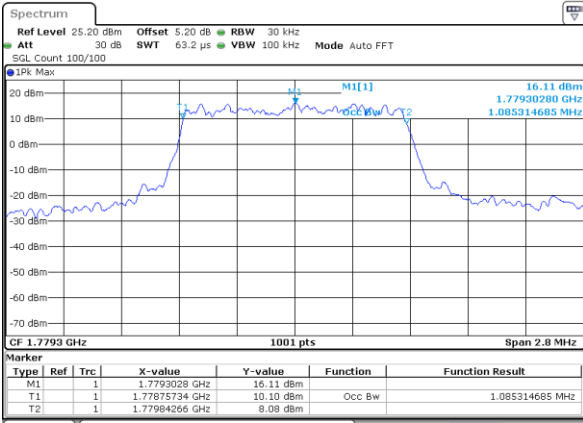

Lowest Channel / 10MHz / 16QAM

Date: 18 JUL 2017 10:55:10

Middle Channel / 10MHz / QPSK

Date: 18 JUL 2017 10:55:31

Middle Channel / 10MHz / 16QAM

Date: 18 JUL 2017 10:55:21

Highest Channel / 10MHz / QPSK

Date: 18 JUL 2017 10:55:42

Highest Channel / 10MHz / 16QAM

Date: 18 JUL 2017 10:55:53

LTE Band 66

Lowest Channel / 1.4MHz / QPSK

Date: 27 JUL 2017 10:28:32

Lowest Channel / 1.4MHz / 16QAM

Date: 27 JUL 2017 10:48:09

Middle Channel / 1.4MHz / QPSK

Date: 27 JUL 2017 10:39:00

Middle Channel / 1.4MHz / 16QAM

Date: 27 JUL 2017 10:32:27

Highest Channel / 1.4MHz / QPSK

Date: 27 JUL 2017 10:39:46

Highest Channel / 1.4MHz / 16QAM

Date: 27 JUL 2017 10:40:18

LTE Band 66