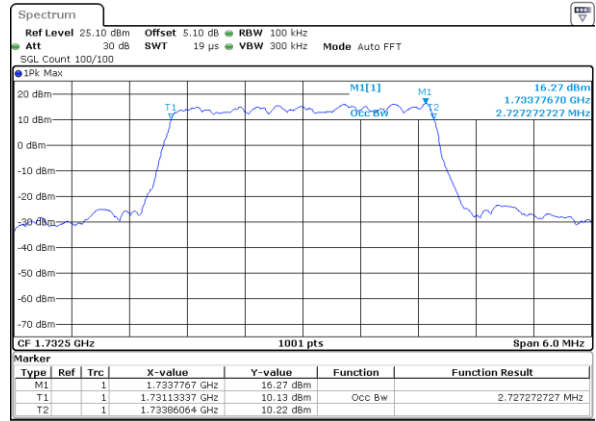

Date: 17 JUL 2017 16:56:30

LTE Band 4

Lowest Channel / 3MHz / QPSK

Date: 17 JUL 2017 16:58:53

Lowest Channel / 3MHz / 16QAM

Date: 17 JUL 2017 16:59:03

Middle Channel / 3MHz / QPSK

Date: 17 JUL 2017 17:01:26

Middle Channel / 3MHz / 16QAM

Date: 17 JUL 2017 17:01:36

Highest Channel / 3MHz / QPSK

Date: 17 JUL 2017 17:03:59

Highest Channel / 3MHz / 16QAM

Date: 17 JUL 2017 17:04:09

LTE Band 4

Lowest Channel / 5MHz / QPSK