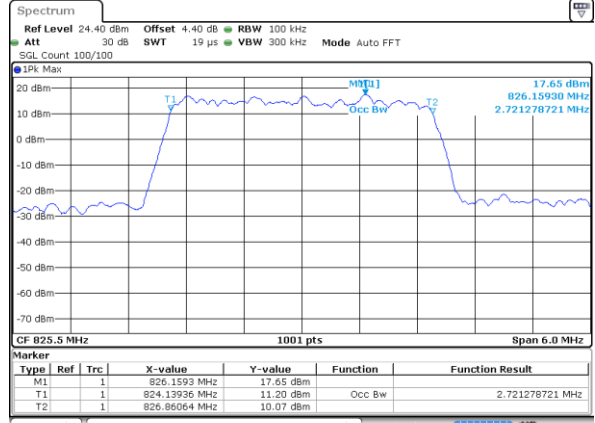

Lowest Channel / 3MHz / 16QAM

Date: 15 JUL 2017 15:13:52