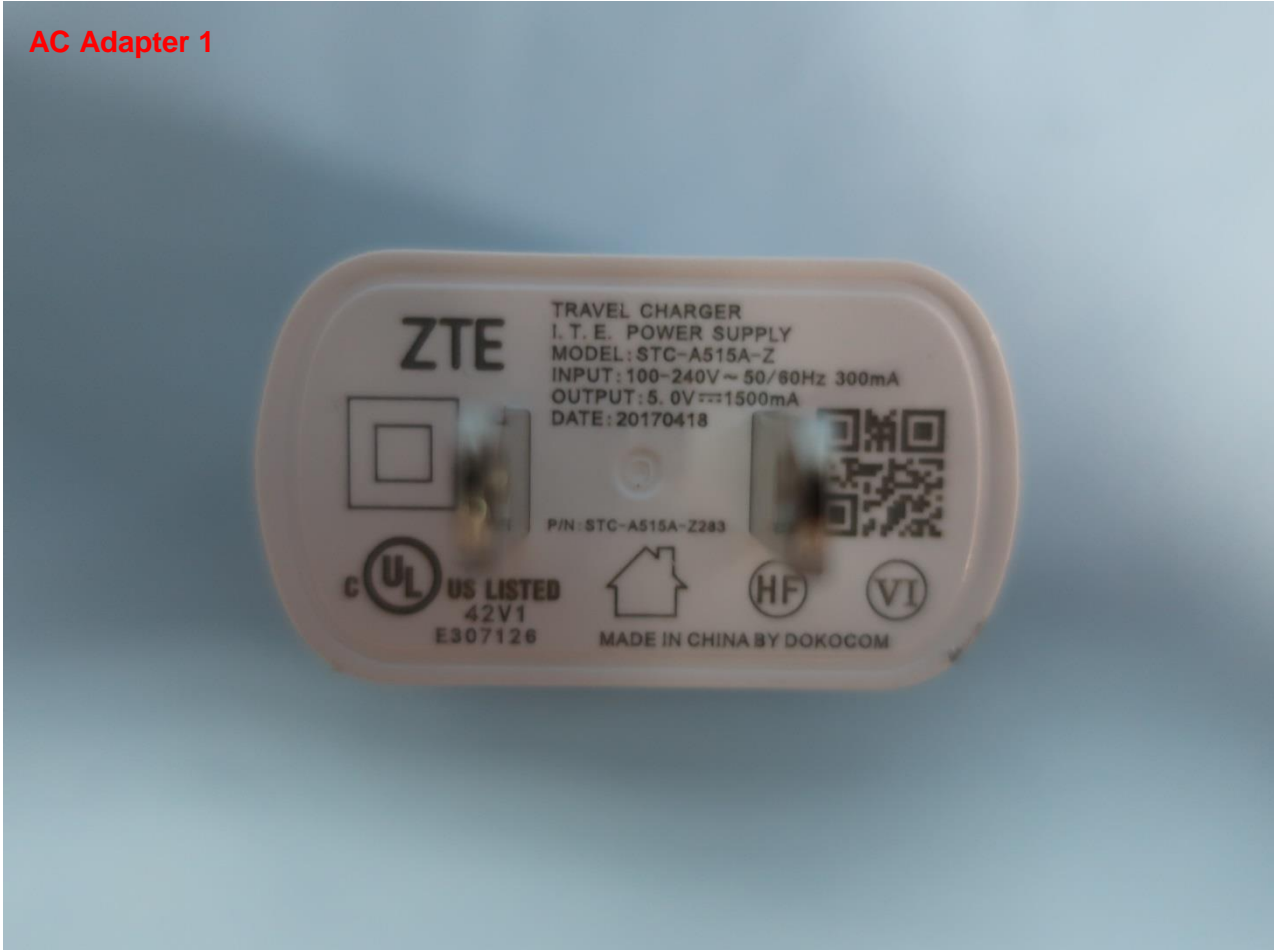

**1. External Photograph of EUT**

**Brand Name: ZTE / Model Name: Z965**

Brand Name: ZTE / Model Name: Z965

Brand Name: ZTE / Model Name: Z965

Brand Name: ZTE / Model Name: Z965

Brand Name: ZTE / Model Name: Z965

Brand Name: ZTE / Model Name: Z965

2. **Photograph of Accessory**

Brand Name: ZTE / Model Name: Z965

List of Accessory:

Specification of Accessory		
AC Adapter 1	Brand Name	ZTE
	Model Name	STC-A515A-Z
AC Adapter 2	Brand Name	ZTE
	Model Name	STC-A515A-Z
Battery	Brand Name	ZTE
	Model Name	Li3930T44P6h816437
USB Cable	Signal Line Type	1.0 m shielded without core

Remark: For accessories equipped with this EUT, please refer to the following photos.

Brand Name: ZTE / Model Name: Z965

Brand Name: ZTE / Model Name: Z965

AC Adapter 1

Brand Name: ZTE / Model Name: Z965

AC Adapter 2

Brand Name: ZTE / Model Name: Z965

Brand Name: ZTE / Model Name: Z965