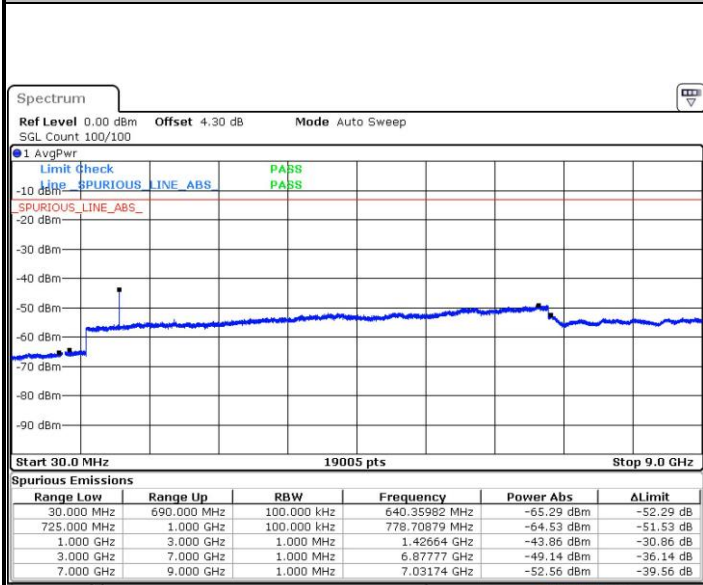

LTE Band 12 / 1.4MHz

Highest Channel / QPSK

Date: 27.JUL.2017 18:24:58

Highest Channel / 16QAM

Date: 27.JUL.2017 18:25:54

LTE Band 12 / 3MHz

Lowest Channel / QPSK

Date: 27.JUL.2017 18:38:11

Lowest Channel / 16QAM

Date: 27.JUL.2017 18:39:07

LTE Band 12 / 3MHz

Middle Channel / QPSK

Date: 27.JUL.2017 18:40:58

Middle Channel / 16QAM

Date: 27.JUL.2017 18:40:02

Highest Channel / QPSK

Date: 27.JUL.2017 18:41:54

Highest Channel / 16QAM

Date: 27.JUL.2017 18:42:50

LTE Band 12 / 5MHz

Lowest Channel / QPSK

Lowest Channel / 16QAM

Date: 27.JUL.2017 18:55:14

Date: 27.JUL.2017 18:56:10