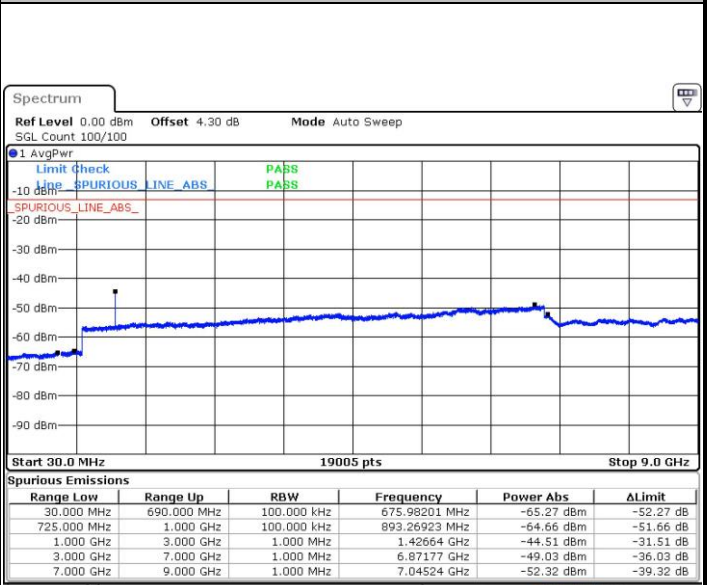

LTE Band 12 / 1.4MHz

Highest Channel / QPSK

Date: 27.JUL.2017 18:24:58

Highest Channel / 16QAM

Date: 27.JUL.2017 18:25:54

LTE Band 12 / 3MHz

Lowest Channel / QPSK

Date: 27.JUL.2017 18:38:11

Lowest Channel / 16QAM

Date: 27.JUL.2017 18:39:07

LTE Band 12 / 3MHz

Middle Channel / QPSK

Date: 27.JUL.2017 18:40:58

Middle Channel / 16QAM

Date: 27.JUL.2017 18:40:02

Highest Channel / QPSK

Date: 27.JUL.2017 18:41:54

Highest Channel / 16QAM

Date: 27.JUL.2017 18:42:50

LTE Band 12 / 5MHz

Lowest Channel / QPSK

Lowest Channel / 16QAM

Date: 27.JUL.2017 18:55:14

Date: 27.JUL.2017 18:56:10