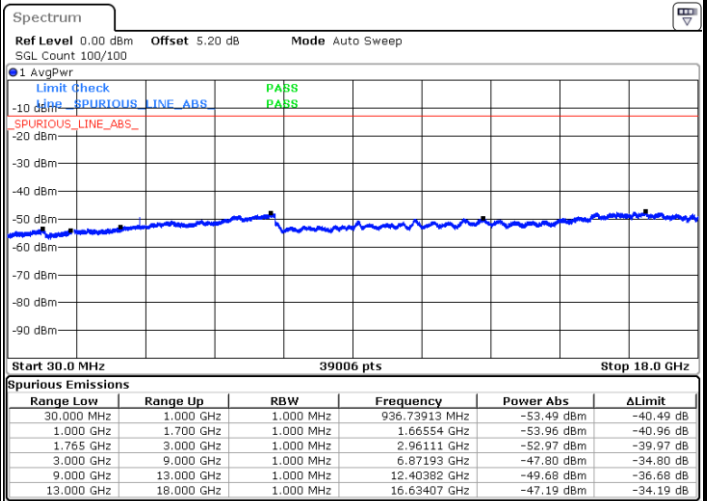

Middle Channel / 16QAM

Date: 28 JUL 2017 11:12:00

Date: 28 JUL 2017 11:09:41

Highest Channel / QPSK

Highest Channel / 16QAM

Date: 28 JUL 2017 11:11:13

Date: 28 JUL 2017 11:10:22

LTE Band 4 / 5MHz

Lowest Channel / QPSK

Lowest Channel / 16QAM

Date: 28 JUL 2017 11:40:02

Date: 28 JUL 2017 11:40:50

Middle Channel / QPSK

Middle Channel / 16QAM

Date: 28 JUL 2017 11:42:14

Date: 28 JUL 2017 11:41:35

LTE Band 4 / 5MHz

Highest Channel / QPSK

Date: 28 JUL 2017 11:42:58

Highest Channel / 16QAM

Date: 28 JUL 2017 11:43:38

LTE Band 4 / 10MHz

Lowest Channel / QPSK

Date: 28 JUL 2017 11:45:42

Lowest Channel / 16QAM

Date: 28 JUL 2017 11:46:37

LTE Band 4 / 10MHz

Middle Channel / QPSK

Middle Channel / 16QAM

Date: 28 JUL 2017 11:48:15

Date: 28 JUL 2017 11:49:10

Highest Channel / QPSK