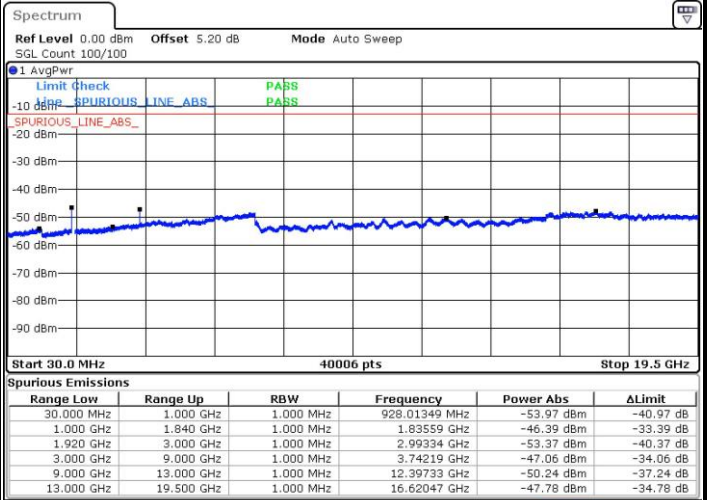

LTE Band 2 / 15MHz

Highest Channel / QPSK

Date: 27.JUL.2017 16:57:43

Highest Channel / 16QAM

Date: 27.JUL.2017 16:58:39

LTE Band 2 / 20MHz

Lowest Channel / QPSK

Date: 27.JUL.2017 17:04:54

Lowest Channel / 16QAM

Date: 27.JUL.2017 17:05:50

LTE Band 2 / 20MHz

Middle Channel / QPSK

Middle Channel / 16QAM

Date: 27.JUL.2017 17:07:31

Date: 27.JUL.2017 17:08:27

Highest Channel / QPSK

Highest Channel / 16QAM

Date: 27.JUL.2017 17:14:43

Date: 27.JUL.2017 17:15:39

LTE Band 4 / 1.4MHz

Lowest Channel / QPSK

Lowest Channel / 16QAM

Date: 28 JUL 2017 10:48:00

Date: 28 JUL 2017 10:48:55