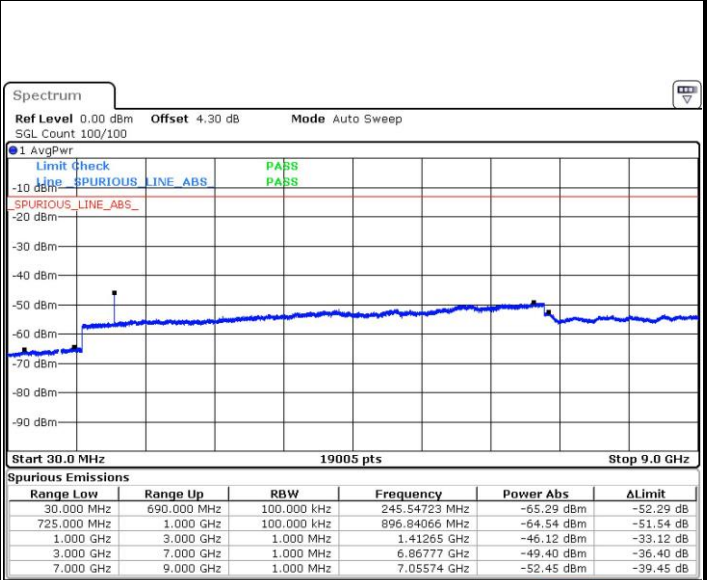

LTE Band 12 / 1.4MHz

Highest Channel / QPSK

Date: 27.JUL.2017 18:24:58

Highest Channel / 16QAM

Date: 27.JUL.2017 18:25:54

LTE Band 12 / 3MHz

Lowest Channel / QPSK

Date: 27.JUL.2017 18:38:11

Lowest Channel / 16QAM

Date: 27.JUL.2017 18:39:07

LTE Band 12 / 3MHz

Middle Channel / QPSK

Date: 27.JUL.2017 18:40:58

Middle Channel / 16QAM

Date: 27.JUL.2017 18:40:02

Highest Channel / QPSK

Date: 27.JUL.2017 18:41:54

Highest Channel / 16QAM

Date: 27.JUL.2017 18:42:50

LTE Band 12 / 5MHz

Lowest Channel / QPSK

Lowest Channel / 16QAM

Date: 27.JUL.2017 18:55:14

Date: 27.JUL.2017 18:56:10