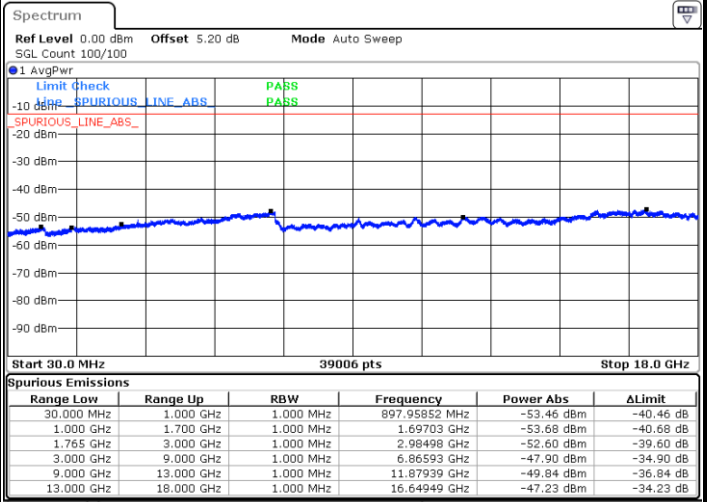

Date: 28 JUL 2017 10:54:02

LTE Band 4 / 3MHz

Lowest Channel / QPSK

Date: 28 JUL 2017 11:02:59

Lowest Channel / 16QAM

Date: 28 JUL 2017 11:09:01

LTE Band 4 / 3MHz

Middle Channel / QPSK

Middle Channel / 16QAM

Date: 28 JUL 2017 11:12:00

Date: 28 JUL 2017 11:09:41

Highest Channel / QPSK

Highest Channel / 16QAM

Date: 28 JUL 2017 11:11:13

Date: 28 JUL 2017 11:10:22

LTE Band 4 / 5MHz

Lowest Channel / QPSK

Lowest Channel / 16QAM

Date: 28 JUL 2017 11:40:02

Date: 28 JUL 2017 11:40:50

Middle Channel / QPSK

Middle Channel / 16QAM

Date: 28 JUL 2017 11:42:14

Date: 28 JUL 2017 11:41:35

LTE Band 4 / 5MHz

Highest Channel / QPSK

Date: 28 JUL 2017 11:42:58

Highest Channel / 16QAM

Date: 28 JUL 2017 11:43:38

LTE Band 4 / 10MHz

Lowest Channel / QPSK

Date: 28 JUL 2017 11:45:42