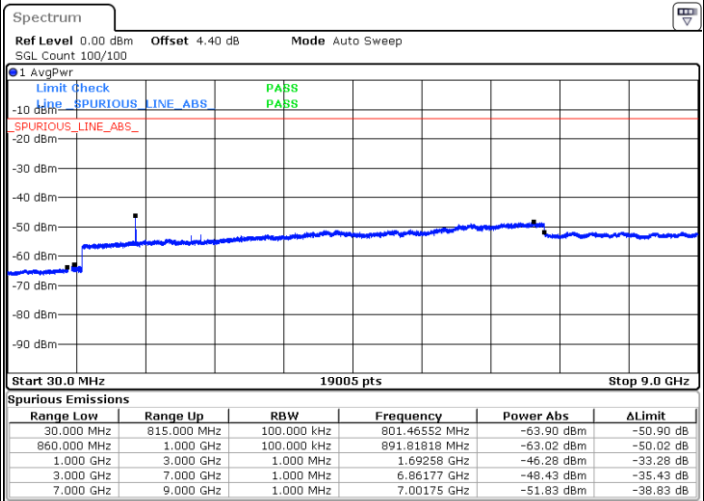

LTE Band 5 / 1.4MHz

Highest Channel / QPSK

Date: 31.JUL.2017 11:53:35

Highest Channel / 16QAM

Date: 31.JUL.2017 11:54:30

LTE Band 5 / 3MHz

Lowest Channel / QPSK

Date: 31.JUL.2017 12:02:40

Lowest Channel / 16QAM

Date: 31.JUL.2017 12:03:35

LTE Band 5 / 3MHz

Middle Channel / QPSK

Middle Channel / 16QAM

Date: 31.JUL.2017 12:05:12

Date: 31.JUL.2017 12:06:07

Highest Channel / QPSK

Highest Channel / 16QAM

Date: 31.JUL.2017 12:14:17

Date: 31.JUL.2017 12:15:12

LTE Band 5 / 5MHz

Lowest Channel / QPSK

Lowest Channel / 16QAM

Date: 31.JUL.2017 12:23:22

Date: 31.JUL.2017 12:24:17

Middle Channel / QPSK

Middle Channel / 16QAM

Date: 31.JUL.2017 12:25:54

Date: 31.JUL.2017 12:26:49

LTE Band 5 / 5MHz

Highest Channel / QPSK

Date: 31.JUL.2017 12:34:59

Highest Channel / 16QAM