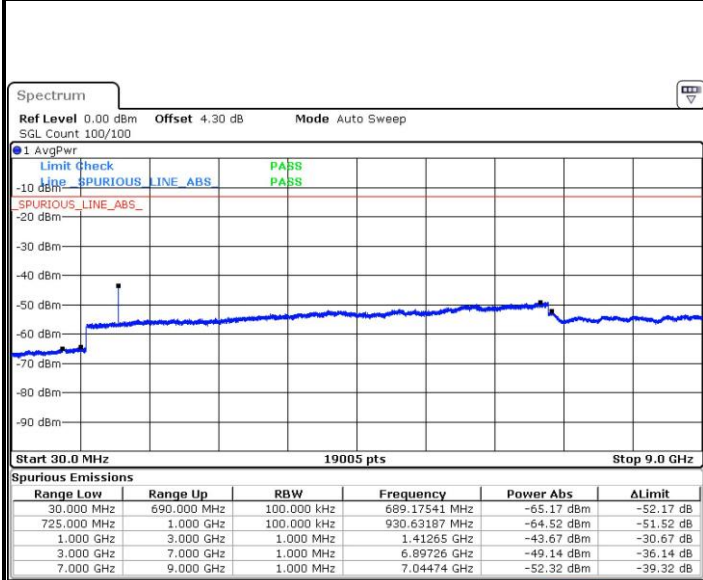

LTE Band 12 / 1.4MHz

Highest Channel / QPSK

Date: 27.JUL.2017 18:24:58

Highest Channel / 16QAM

Date: 27.JUL.2017 18:25:54

LTE Band 12 / 3MHz

Lowest Channel / QPSK

Date: 27.JUL.2017 18:38:11

Lowest Channel / 16QAM

Date: 27.JUL.2017 18:39:07

LTE Band 12 / 3MHz

Middle Channel / QPSK

Date: 27.JUL.2017 18:40:58

Middle Channel / 16QAM

Date: 27.JUL.2017 18:40:02

Highest Channel / QPSK

Date: 27.JUL.2017 18:41:54

Highest Channel / 16QAM

Date: 27.JUL.2017 18:42:50

LTE Band 12 / 5MHz

Lowest Channel / QPSK

Lowest Channel / 16QAM

Date: 27.JUL.2017 18:55:14

Date: 27.JUL.2017 18:56:10