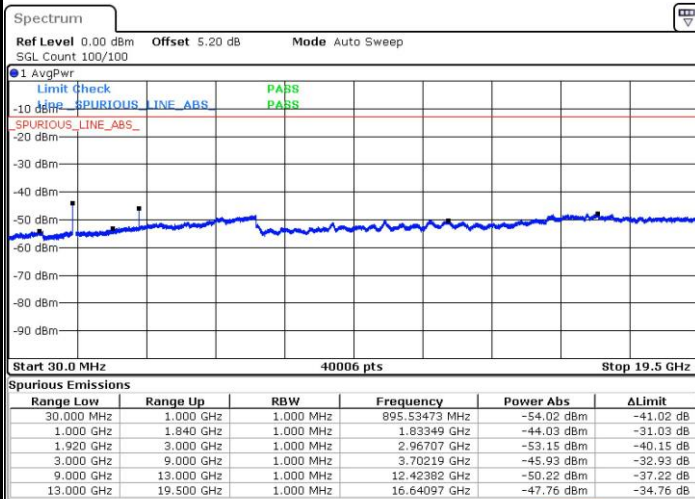

LTE Band 2 / 15MHz

Highest Channel / QPSK

Date: 27.JUL.2017 16:57:43

Highest Channel / 16QAM

Date: 27.JUL.2017 16:58:39

LTE Band 2 / 20MHz

Lowest Channel / QPSK

Date: 27.JUL.2017 17:04:54

Lowest Channel / 16QAM

Date: 27.JUL.2017 17:05:50

LTE Band 2 / 20MHz

Middle Channel / QPSK

Middle Channel / 16QAM

Date: 27.JUL.2017 17:07:31

Date: 27.JUL.2017 17:08:27

Highest Channel / QPSK