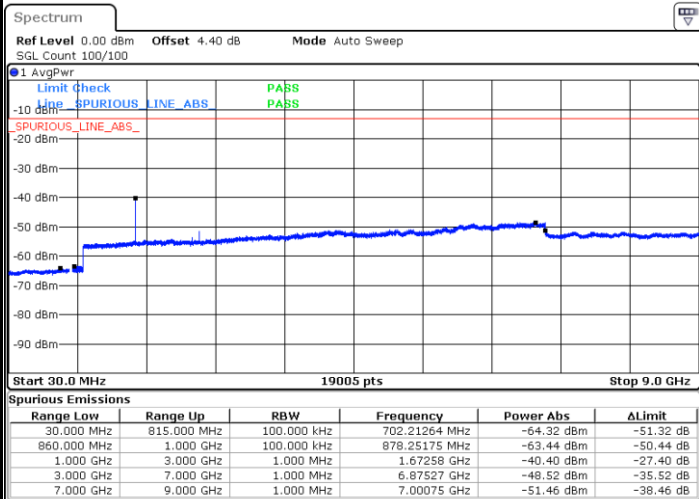

Middle Channel / 16QAM

Date: 28 JUL 2017 11:59:41

Date: 28 JUL 2017 11:58:56

Highest Channel / QPSK

Highest Channel / 16QAM

Date: 28 JUL 2017 12:00:20

Date: 28 JUL 2017 12:00:58

LTE Band 5 / 1.4MHz

Lowest Channel / QPSK

Lowest Channel / 16QAM

Date: 31.JUL.2017 11:41:58

Date: 31.JUL.2017 11:42:53

Middle Channel / QPSK

Middle Channel / 16QAM

Date: 31.JUL.2017 11:44:31

Date: 31.JUL.2017 11:45:26

LTE Band 5 / 1.4MHz

Highest Channel / QPSK

Date: 31.JUL.2017 11:53:35

Highest Channel / 16QAM

Date: 31.JUL.2017 11:54:30

LTE Band 5 / 3MHz

Lowest Channel / QPSK

Date: 31.JUL.2017 12:02:40