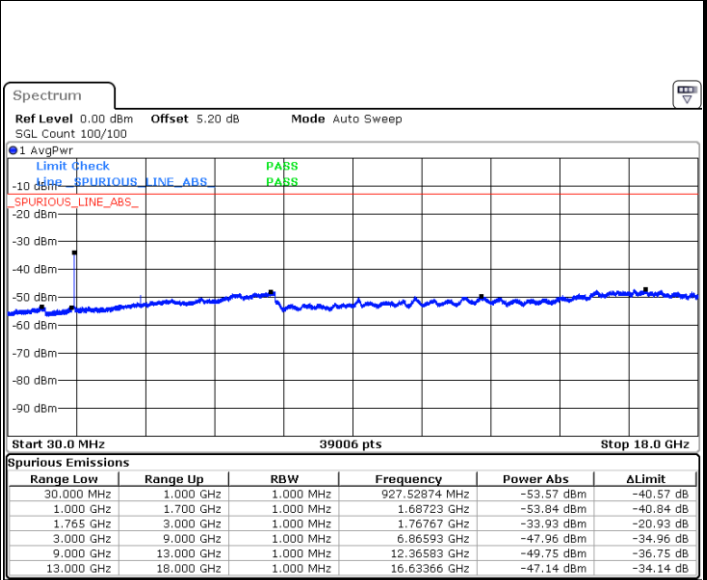

Highest Channel / 16QAM

Date: 28 JUL 2017 11:52:09

Date: 28 JUL 2017 11:52:48

LTE Band 4 / 15MHz

Lowest Channel / QPSK

Lowest Channel / 16QAM

Date: 28 JUL 2017 11:53:39

Date: 28 JUL 2017 11:54:19

Middle Channel / QPSK

Middle Channel / 16QAM

Date: 28 JUL 2017 11:55:37

Date: 28 JUL 2017 11:54:59

LTE Band 4 / 15MHz

Highest Channel / QPSK

Date: 28 JUL 2017 11:56:16

Highest Channel / 16QAM

Date: 28 JUL 2017 11:56:54

LTE Band 4 / 20MHz

Lowest Channel / QPSK

Date: 28 JUL 2017 11:57:40

Lowest Channel / 16QAM

Date: 28 JUL 2017 11:58:18

LTE Band 4 / 20MHz

Middle Channel / QPSK

Middle Channel / 16QAM

Date: 28 JUL 2017 11:59:41

Date: 28 JUL 2017 11:58:56

Highest Channel / QPSK

Highest Channel / 16QAM

Date: 28 JUL 2017 12:00:20

Date: 28 JUL 2017 12:00:58

LTE Band 5 / 1.4MHz