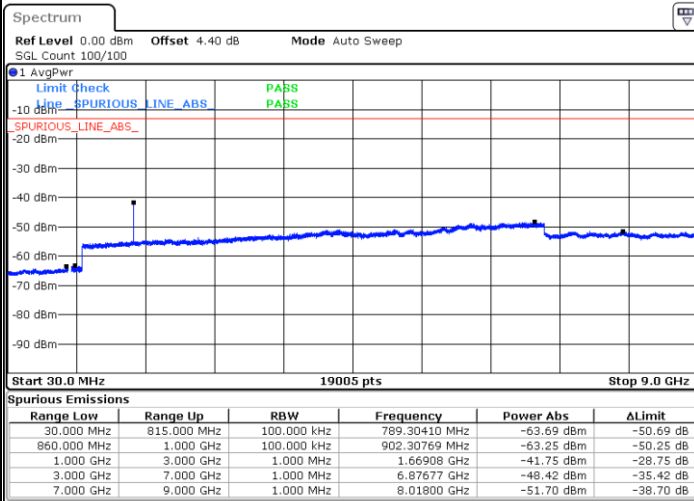

Lowest Channel / 16QAM

Date: 31.JUL.2017 12:03:35

LTE Band 5 / 3MHz

Middle Channel / QPSK

Middle Channel / 16QAM

Date: 31.JUL.2017 12:05:12

Date: 31.JUL.2017 12:06:07

Highest Channel / QPSK

Highest Channel / 16QAM

Date: 31.JUL.2017 12:14:17

Date: 31.JUL.2017 12:15:12

LTE Band 5 / 5MHz

Lowest Channel / QPSK

Lowest Channel / 16QAM

Date: 31.JUL.2017 12:23:22

Date: 31.JUL.2017 12:24:17

Middle Channel / QPSK

Middle Channel / 16QAM

Date: 31.JUL.2017 12:25:54

Date: 31.JUL.2017 12:26:49

LTE Band 5 / 5MHz

Highest Channel / QPSK

Date: 31.JUL.2017 12:34:59

Highest Channel / 16QAM