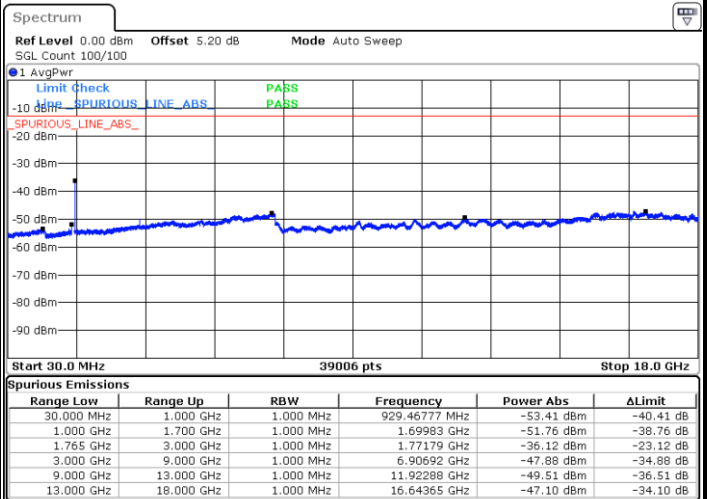

Date: 28 JUL 2017 11:56:54

LTE Band 4 / 20MHz

Lowest Channel / QPSK

Date: 28 JUL 2017 11:57:40

Lowest Channel / 16QAM

Date: 28 JUL 2017 11:58:18

LTE Band 4 / 20MHz

Middle Channel / QPSK

Middle Channel / 16QAM

Date: 28 JUL 2017 11:59:41

Date: 28 JUL 2017 11:58:56

Highest Channel / QPSK

Highest Channel / 16QAM

Date: 28 JUL 2017 12:00:20

Date: 28 JUL 2017 12:00:58

LTE Band 5 / 1.4MHz

Lowest Channel / QPSK

Lowest Channel / 16QAM

Date: 31.JUL.2017 11:41:58

Date: 31.JUL.2017 11:42:53

Middle Channel / QPSK

Middle Channel / 16QAM

Date: 31.JUL.2017 11:44:31

Date: 31.JUL.2017 11:45:26