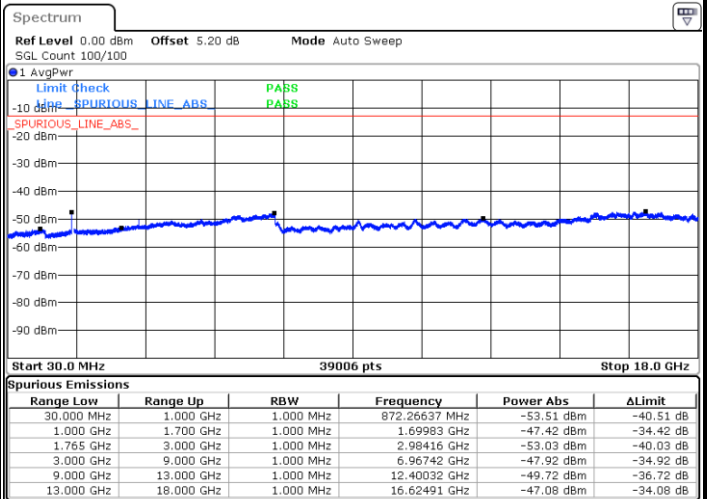

Lowest Channel / 16QAM

Date: 28 JUL 2017 11:46:37

LTE Band 4 / 10MHz

Middle Channel / QPSK

Middle Channel / 16QAM

Date: 28 JUL 2017 11:48:15

Date: 28 JUL 2017 11:49:10

Highest Channel / QPSK

Highest Channel / 16QAM

Date: 28 JUL 2017 11:52:09

Date: 28 JUL 2017 11:52:48

LTE Band 4 / 15MHz

Lowest Channel / QPSK

Lowest Channel / 16QAM

Date: 28 JUL 2017 11:53:39

Date: 28 JUL 2017 11:54:19

Middle Channel / QPSK

Middle Channel / 16QAM

Date: 28 JUL 2017 11:55:37

Date: 28 JUL 2017 11:54:59

LTE Band 4 / 15MHz

Highest Channel / QPSK

Date: 28 JUL 2017 11:56:16

Highest Channel / 16QAM