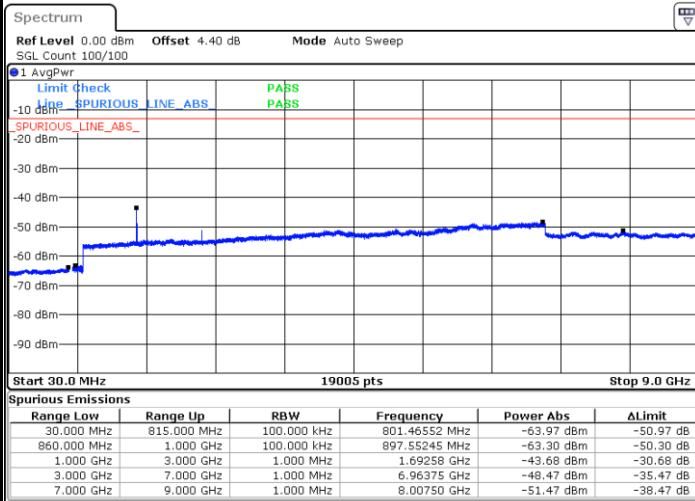

LTE Band 5 / 1.4MHz

Highest Channel / QPSK

Date: 31.JUL.2017 11:53:35

Highest Channel / 16QAM

Date: 31.JUL.2017 11:54:30

LTE Band 5 / 3MHz

Lowest Channel / QPSK

Date: 31.JUL.2017 12:02:40

Lowest Channel / 16QAM

Date: 31.JUL.2017 12:03:35

LTE Band 5 / 3MHz

Middle Channel / QPSK

Middle Channel / 16QAM

Date: 31.JUL.2017 12:05:12

Date: 31.JUL.2017 12:06:07

Highest Channel / QPSK

Highest Channel / 16QAM

Date: 31.JUL.2017 12:14:17

Date: 31.JUL.2017 12:15:12

LTE Band 5 / 5MHz

Lowest Channel / QPSK

Lowest Channel / 16QAM

Date: 31.JUL.2017 12:23:22

Date: 31.JUL.2017 12:24:17