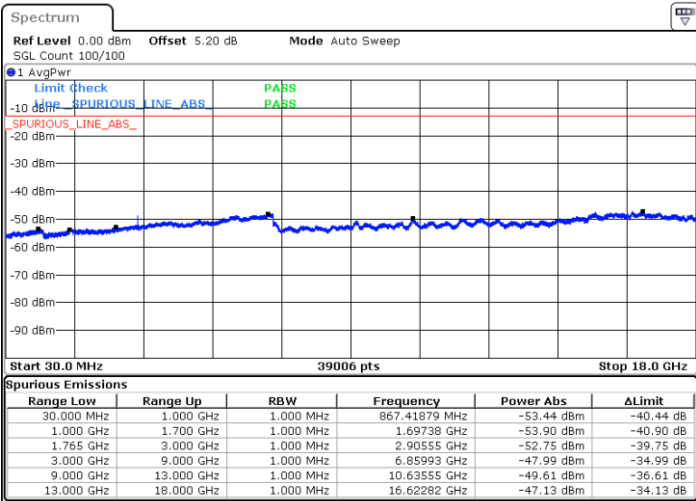

Middle Channel / 16QAM

Date: 28 JUL 2017 11:12:00

Date: 28 JUL 2017 11:09:41

Highest Channel / QPSK

Highest Channel / 16QAM

Date: 28 JUL 2017 11:11:13

Date: 28 JUL 2017 11:10:22

LTE Band 4 / 5MHz

Lowest Channel / QPSK

Lowest Channel / 16QAM

Date: 28 JUL 2017 11:40:02

Date: 28 JUL 2017 11:40:50

Middle Channel / QPSK

Middle Channel / 16QAM

Date: 28 JUL 2017 11:42:14

Date: 28 JUL 2017 11:41:35

LTE Band 4 / 5MHz

Highest Channel / QPSK

Date: 28 JUL 2017 11:42:58

Highest Channel / 16QAM

Date: 28 JUL 2017 11:43:38

LTE Band 4 / 10MHz

Lowest Channel / QPSK

Date: 28 JUL 2017 11:45:42

Lowest Channel / 16QAM

Date: 28 JUL 2017 11:46:37

LTE Band 4 / 10MHz

Middle Channel / QPSK

Middle Channel / 16QAM

Date: 28 JUL 2017 11:48:15

Date: 28 JUL 2017 11:49:10

Highest Channel / QPSK