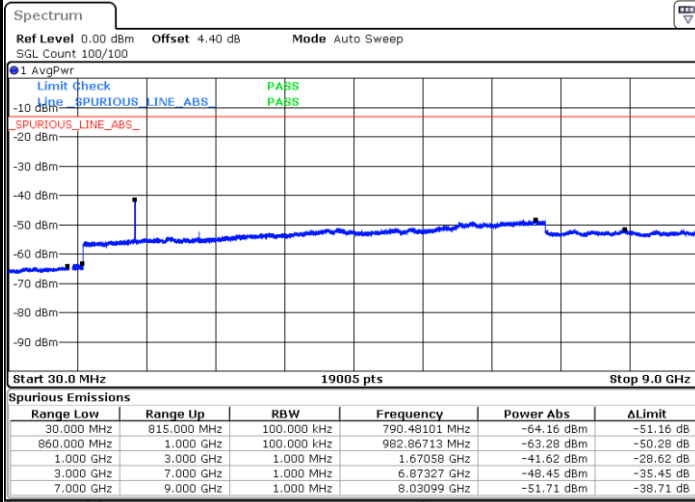

LTE Band 5 / 1.4MHz

Highest Channel / QPSK

Date: 31.JUL.2017 11:53:35

Highest Channel / 16QAM

Date: 31.JUL.2017 11:54:30

LTE Band 5 / 3MHz

Lowest Channel / QPSK

Date: 31.JUL.2017 12:02:40

Lowest Channel / 16QAM

Date: 31.JUL.2017 12:03:35

LTE Band 5 / 3MHz

Middle Channel / QPSK

Middle Channel / 16QAM

Date: 31.JUL.2017 12:05:12

Date: 31.JUL.2017 12:06:07

Highest Channel / QPSK

Highest Channel / 16QAM

Date: 31.JUL.2017 12:14:17

Date: 31.JUL.2017 12:15:12

LTE Band 5 / 5MHz

Lowest Channel / QPSK

Lowest Channel / 16QAM

Date: 31.JUL.2017 12:23:22

Date: 31.JUL.2017 12:24:17