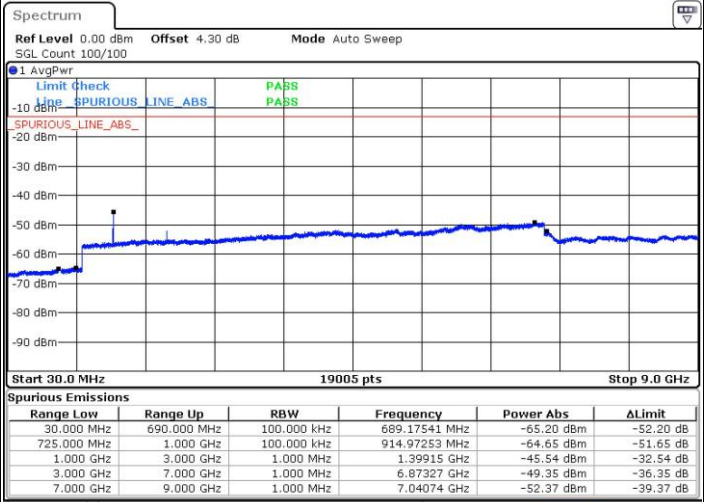

LTE Band 12 / 1.4MHz

Highest Channel / QPSK

Date: 27.JUL.2017 18:24:58

Highest Channel / 16QAM

Date: 27.JUL.2017 18:25:54

LTE Band 12 / 3MHz

Lowest Channel / QPSK

Date: 27.JUL.2017 18:38:11

Lowest Channel / 16QAM

Date: 27.JUL.2017 18:39:07

LTE Band 12 / 3MHz

Middle Channel / QPSK

Date: 27.JUL.2017 18:40:58

Middle Channel / 16QAM

Date: 27.JUL.2017 18:40:02

Highest Channel / QPSK

Date: 27.JUL.2017 18:41:54

Highest Channel / 16QAM

Date: 27.JUL.2017 18:42:50

LTE Band 12 / 5MHz

Lowest Channel / QPSK

Lowest Channel / 16QAM

Date: 27.JUL.2017 18:55:14

Date: 27.JUL.2017 18:56:10