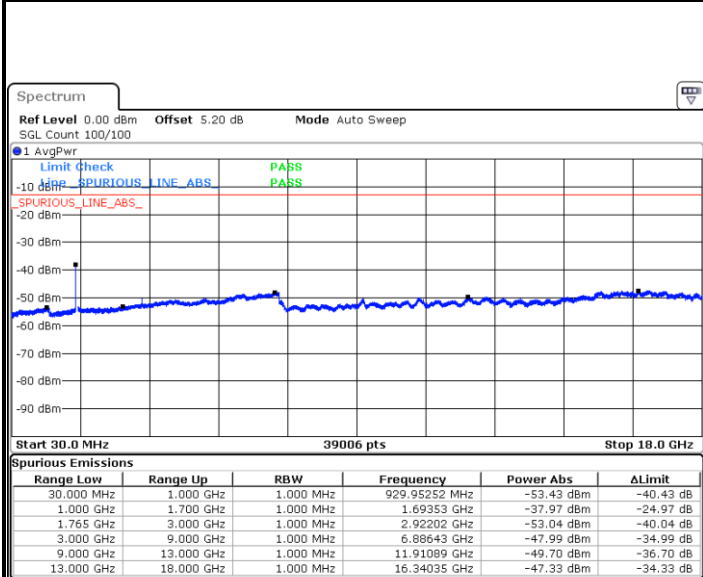

Highest Channel / 16QAM

Date: 28 JUL 2017 11:52:09

Date: 28 JUL 2017 11:52:48

LTE Band 4 / 15MHz

Lowest Channel / QPSK

Lowest Channel / 16QAM

Date: 28 JUL 2017 11:53:39

Date: 28 JUL 2017 11:54:19

Middle Channel / QPSK

Middle Channel / 16QAM

Date: 28 JUL 2017 11:55:37

Date: 28 JUL 2017 11:54:59

LTE Band 4 / 15MHz

Highest Channel / QPSK

Date: 28 JUL 2017 11:56:16

Highest Channel / 16QAM

Date: 28 JUL 2017 11:56:54

LTE Band 4 / 20MHz

Lowest Channel / QPSK

Date: 28 JUL 2017 11:57:40

Lowest Channel / 16QAM

Date: 28 JUL 2017 11:58:18

LTE Band 4 / 20MHz

Middle Channel / QPSK

Middle Channel / 16QAM

Date: 28 JUL 2017 11:59:41

Date: 28 JUL 2017 11:58:56

Highest Channel / QPSK

Highest Channel / 16QAM

Date: 28 JUL 2017 12:00:20

Date: 28 JUL 2017 12:00:58

LTE Band 5 / 1.4MHz