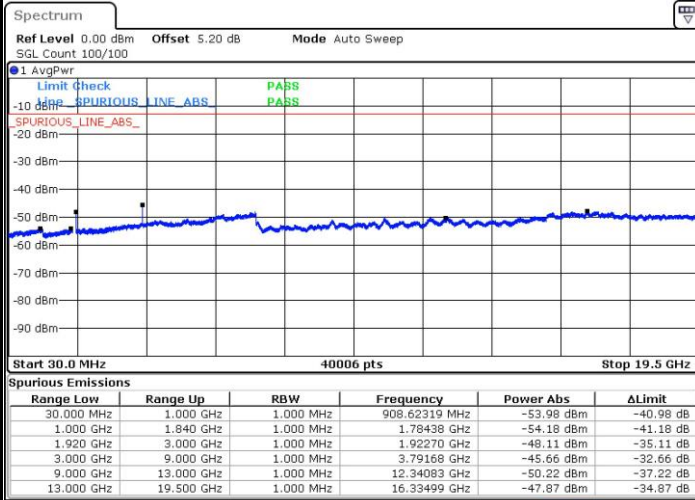

LTE Band 2 / 15MHz

Highest Channel / QPSK

Date: 27.JUL.2017 16:57:43

Highest Channel / 16QAM

Date: 27.JUL.2017 16:58:39

LTE Band 2 / 20MHz

Lowest Channel / QPSK

Date: 27.JUL.2017 17:04:54

Lowest Channel / 16QAM

Date: 27.JUL.2017 17:05:50

LTE Band 2 / 20MHz

Middle Channel / QPSK

Middle Channel / 16QAM

Date: 27.JUL.2017 17:07:31

Date: 27.JUL.2017 17:08:27

Highest Channel / QPSK