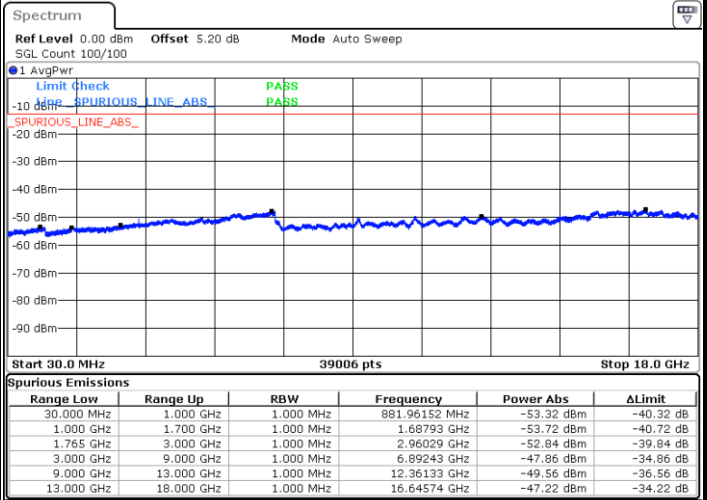

Middle Channel / QPSK

Middle Channel / 16QAM

Date: 28 JUL 2017 11:55:37

Date: 28 JUL 2017 11:54:59

LTE Band 4 / 15MHz

Highest Channel / QPSK

Date: 28 JUL 2017 11:56:16

Highest Channel / 16QAM

Date: 28 JUL 2017 11:56:54

LTE Band 4 / 20MHz

Lowest Channel / QPSK

Date: 28 JUL 2017 11:57:40

Lowest Channel / 16QAM

Date: 28 JUL 2017 11:58:18

LTE Band 4 / 20MHz

Middle Channel / QPSK

Middle Channel / 16QAM

Date: 28 JUL 2017 11:59:41

Date: 28 JUL 2017 11:58:56

Highest Channel / QPSK

Highest Channel / 16QAM

Date: 28 JUL 2017 12:00:20

Date: 28 JUL 2017 12:00:58

LTE Band 5 / 1.4MHz