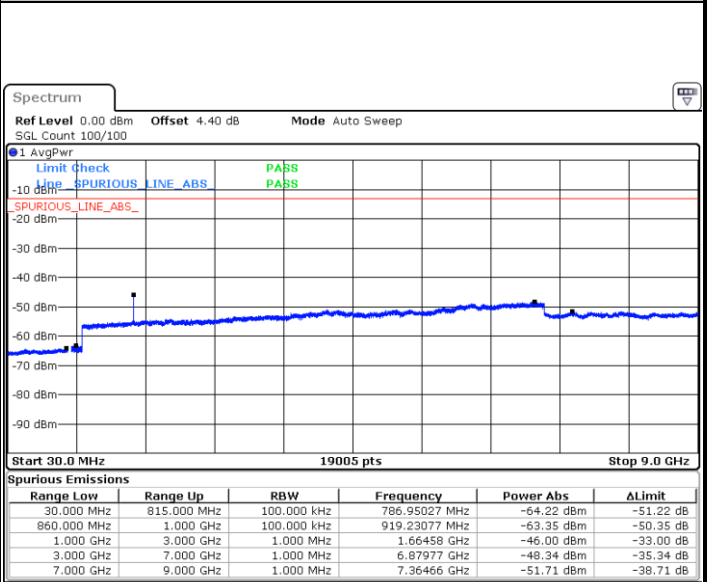

Highest Channel / 16QAM

Date: 31.JUL.2017 12:14:17

Date: 31.JUL.2017 12:15:12

LTE Band 5 / 5MHz

Lowest Channel / QPSK

Lowest Channel / 16QAM

Date: 31.JUL.2017 12:23:22

Date: 31.JUL.2017 12:24:17

Middle Channel / QPSK

Middle Channel / 16QAM

Date: 31.JUL.2017 12:25:54

Date: 31.JUL.2017 12:26:49

LTE Band 5 / 5MHz

Highest Channel / QPSK

Date: 31.JUL.2017 12:34:59

Highest Channel / 16QAM

Date: 31.JUL.2017 12:35:54

LTE Band 5 / 10MHz

Lowest Channel / QPSK

Date: 31.JUL.2017 12:44:03

Lowest Channel / 16QAM

Date: 31.JUL.2017 12:44:59

LTE Band 5 / 10MHz

Middle Channel / QPSK

Date: 31.JUL.2017 12:46:36

Middle Channel / 16QAM

Date: 31.JUL.2017 12:47:32

Highest Channel / QPSK

Date: 31.JUL.2017 13:51:55

Highest Channel / 16QAM

Date: 31.JUL.2017 14:00:19

LTE Band 12 / 1.4MHz