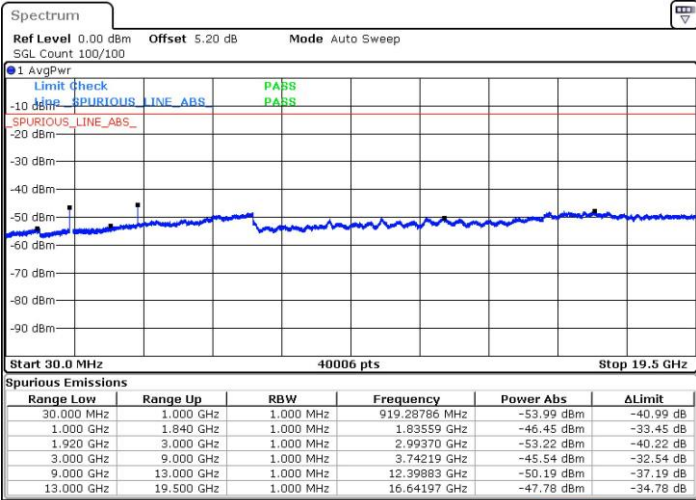

LTE Band 2 / 15MHz

Highest Channel / QPSK

Date: 27.JUL.2017 16:57:43

Highest Channel / 16QAM

Date: 27.JUL.2017 16:58:39

LTE Band 2 / 20MHz

Lowest Channel / QPSK

Date: 27.JUL.2017 17:04:54

Lowest Channel / 16QAM

Date: 27.JUL.2017 17:05:50

LTE Band 2 / 20MHz

Middle Channel / QPSK

Middle Channel / 16QAM

Date: 27.JUL.2017 17:07:31

Date: 27.JUL.2017 17:08:27

Highest Channel / QPSK

Highest Channel / 16QAM

Date: 27.JUL.2017 17:14:43

Date: 27.JUL.2017 17:15:39

LTE Band 4 / 1.4MHz

Lowest Channel / QPSK

Lowest Channel / 16QAM

Date: 28 JUL 2017 10:48:00

Date: 28 JUL 2017 10:48:55

Middle Channel / QPSK

Middle Channel / 16QAM

Date: 28 JUL 2017 10:50:33

Date: 28 JUL 2017 10:51:28

LTE Band 4 / 1.4MHz

Highest Channel / QPSK

Date: 28 JUL 2017 10:53:06

Highest Channel / 16QAM