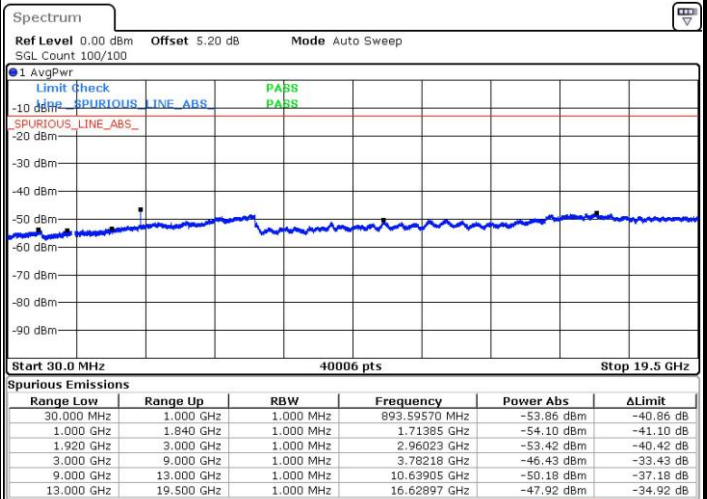

Lowest Channel / 16QAM

Date: 27.JUL.2017 17:05:50

LTE Band 2 / 20MHz

Middle Channel / QPSK

Middle Channel / 16QAM

Date: 27.JUL.2017 17:07:31

Date: 27.JUL.2017 17:08:27

Highest Channel / QPSK

Highest Channel / 16QAM

Date: 27.JUL.2017 17:14:43

Date: 27.JUL.2017 17:15:39

LTE Band 4 / 1.4MHz

Lowest Channel / QPSK

Lowest Channel / 16QAM

Date: 28 JUL 2017 10:48:00

Date: 28 JUL 2017 10:48:55