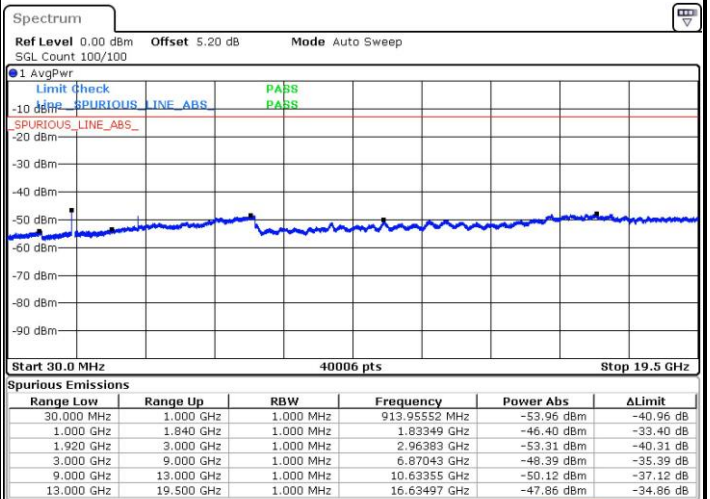

LTE Band 2 / 15MHz

Highest Channel / QPSK

Date: 27.JUL.2017 16:57:43

Highest Channel / 16QAM

Date: 27.JUL.2017 16:58:39

LTE Band 2 / 20MHz

Lowest Channel / QPSK

Date: 27.JUL.2017 17:04:54

Lowest Channel / 16QAM

Date: 27.JUL.2017 17:05:50

LTE Band 2 / 20MHz

Middle Channel / QPSK

Middle Channel / 16QAM

Date: 27.JUL.2017 17:07:31

Date: 27.JUL.2017 17:08:27

Highest Channel / QPSK