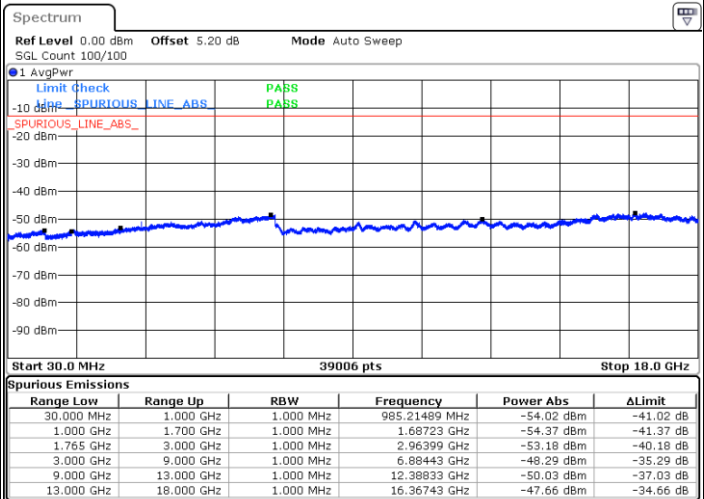

Date: 28 JUL 2017 10:54:02

LTE Band 4 / 3MHz

Lowest Channel / QPSK

Date: 28 JUL 2017 11:02:59

Lowest Channel / 16QAM

Date: 28 JUL 2017 11:09:01

LTE Band 4 / 3MHz

Middle Channel / QPSK

Middle Channel / 16QAM

Date: 28 JUL 2017 11:12:00

Date: 28 JUL 2017 11:09:41

Highest Channel / QPSK

Highest Channel / 16QAM

Date: 28 JUL 2017 11:11:13

Date: 28 JUL 2017 11:10:22

LTE Band 4 / 5MHz

Lowest Channel / QPSK

Lowest Channel / 16QAM

Date: 28 JUL 2017 11:40:02

Date: 28 JUL 2017 11:40:50

Middle Channel / QPSK

Middle Channel / 16QAM

Date: 28 JUL 2017 11:42:14

Date: 28 JUL 2017 11:41:35

LTE Band 4 / 5MHz

Highest Channel / QPSK

Date: 28 JUL 2017 11:42:58

Highest Channel / 16QAM

Date: 28 JUL 2017 11:43:38

LTE Band 4 / 10MHz

Lowest Channel / QPSK

Date: 28 JUL 2017 11:45:42