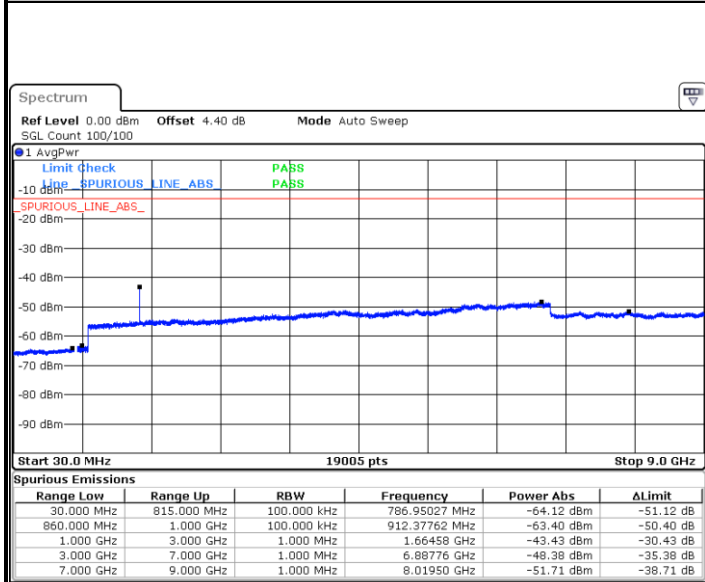

Highest Channel / 16QAM

Date: 31.JUL.2017 12:14:17

Date: 31.JUL.2017 12:15:12

LTE Band 5 / 5MHz

Lowest Channel / QPSK

Lowest Channel / 16QAM

Date: 31.JUL.2017 12:23:22

Date: 31.JUL.2017 12:24:17

Middle Channel / QPSK

Middle Channel / 16QAM

Date: 31.JUL.2017 12:25:54

Date: 31.JUL.2017 12:26:49

LTE Band 5 / 5MHz

Highest Channel / QPSK

Date: 31.JUL.2017 12:34:59

Highest Channel / 16QAM

Date: 31.JUL.2017 12:35:54

LTE Band 5 / 10MHz

Lowest Channel / QPSK

Date: 31.JUL.2017 12:44:03

Lowest Channel / 16QAM

Date: 31.JUL.2017 12:44:59

LTE Band 5 / 10MHz

Middle Channel / QPSK

Date: 31.JUL.2017 12:46:36

Middle Channel / 16QAM

Date: 31.JUL.2017 12:47:32

Highest Channel / QPSK

Date: 31.JUL.2017 13:51:55

Highest Channel / 16QAM

Date: 31.JUL.2017 14:00:19

LTE Band 12 / 1.4MHz