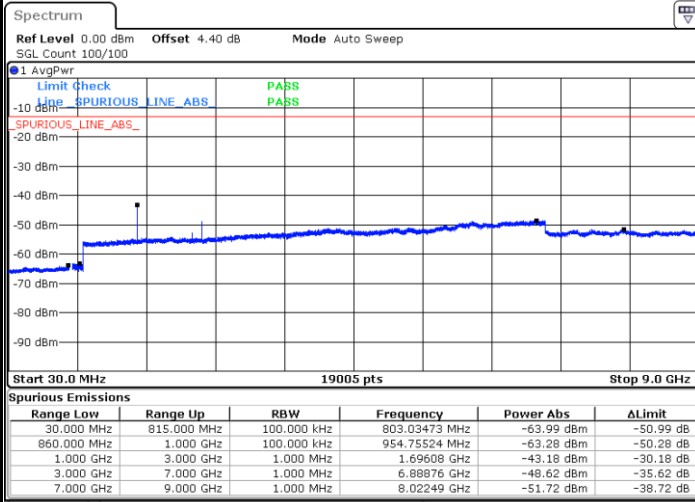

Middle Channel / 16QAM

Date: 28 JUL 2017 11:59:41

Date: 28 JUL 2017 11:58:56

Highest Channel / QPSK

Highest Channel / 16QAM

Date: 28 JUL 2017 12:00:20

Date: 28 JUL 2017 12:00:58

LTE Band 5 / 1.4MHz

Lowest Channel / QPSK

Lowest Channel / 16QAM

Date: 31.JUL.2017 11:41:58

Date: 31.JUL.2017 11:42:53

Middle Channel / QPSK

Middle Channel / 16QAM

Date: 31.JUL.2017 11:44:31

Date: 31.JUL.2017 11:45:26

LTE Band 5 / 1.4MHz

Highest Channel / QPSK

Date: 31.JUL.2017 11:53:35

Highest Channel / 16QAM

Date: 31.JUL.2017 11:54:30

LTE Band 5 / 3MHz

Lowest Channel / QPSK

Date: 31.JUL.2017 12:02:40