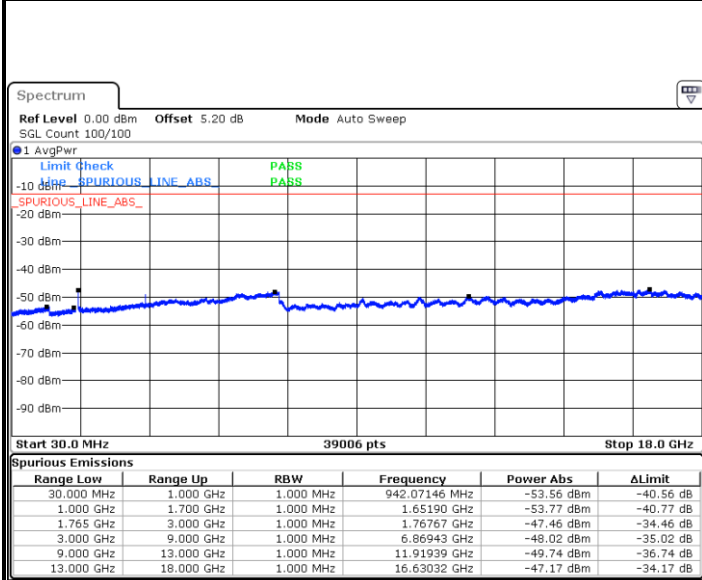

Middle Channel / 16QAM

Date: 28 JUL 2017 11:12:00

Date: 28 JUL 2017 11:09:41

Highest Channel / QPSK

Highest Channel / 16QAM

Date: 28 JUL 2017 11:11:13

Date: 28 JUL 2017 11:10:22

LTE Band 4 / 5MHz

Lowest Channel / QPSK

Lowest Channel / 16QAM

Date: 28 JUL 2017 11:40:02

Date: 28 JUL 2017 11:40:50

Middle Channel / QPSK

Middle Channel / 16QAM

Date: 28 JUL 2017 11:42:14

Date: 28 JUL 2017 11:41:35

LTE Band 4 / 5MHz

Highest Channel / QPSK

Date: 28 JUL 2017 11:42:58

Highest Channel / 16QAM

Date: 28 JUL 2017 11:43:38

LTE Band 4 / 10MHz

Lowest Channel / QPSK

Date: 28 JUL 2017 11:45:42

Lowest Channel / 16QAM

Date: 28 JUL 2017 11:46:37

LTE Band 4 / 10MHz

Middle Channel / QPSK

Middle Channel / 16QAM

Date: 28 JUL 2017 11:48:15

Date: 28 JUL 2017 11:49:10

Highest Channel / QPSK