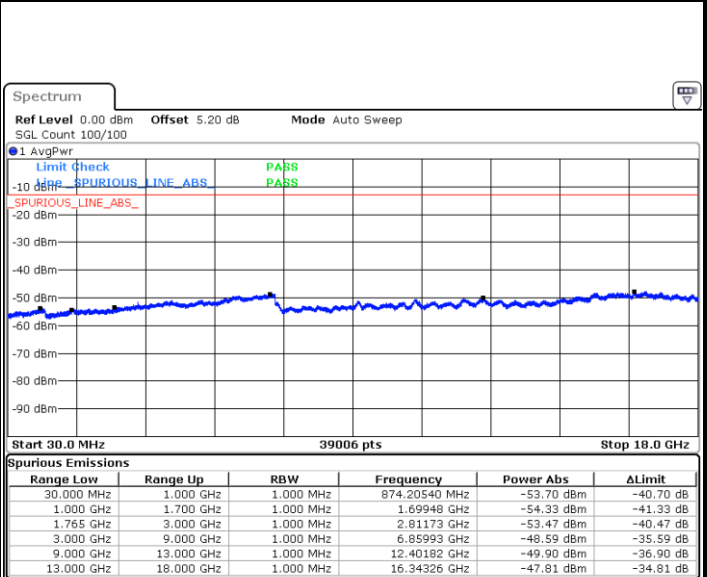

Middle Channel / QPSK

Middle Channel / 16QAM

Date: 28 JUL 2017 10:50:33

Date: 28 JUL 2017 10:51:28

LTE Band 4 / 1.4MHz

Highest Channel / QPSK

Date: 28 JUL 2017 10:53:06

Highest Channel / 16QAM

Date: 28 JUL 2017 10:54:02

LTE Band 4 / 3MHz

Lowest Channel / QPSK

Date: 28 JUL 2017 11:02:59

Lowest Channel / 16QAM

Date: 28 JUL 2017 11:09:01

LTE Band 4 / 3MHz

Middle Channel / QPSK

Middle Channel / 16QAM

Date: 28 JUL 2017 11:12:00

Date: 28 JUL 2017 11:09:41

Highest Channel / QPSK

Highest Channel / 16QAM

Date: 28 JUL 2017 11:11:13

Date: 28 JUL 2017 11:10:22

LTE Band 4 / 5MHz