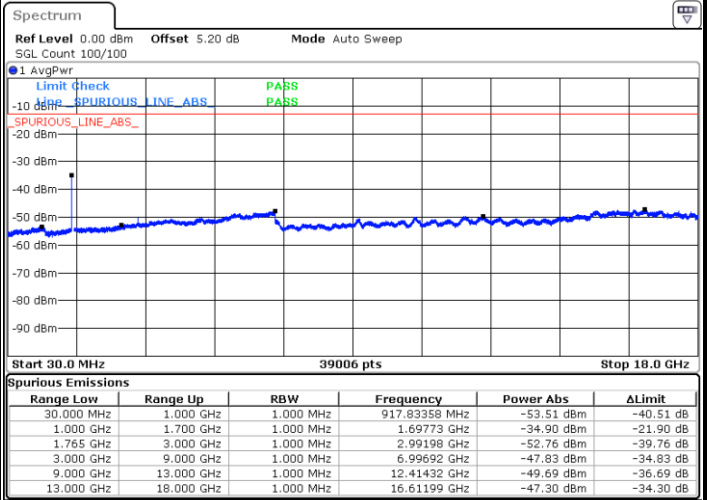

Lowest Channel / 16QAM

Date: 28 JUL 2017 11:46:37

LTE Band 4 / 10MHz

Middle Channel / QPSK

Middle Channel / 16QAM

Date: 28 JUL 2017 11:48:15

Date: 28 JUL 2017 11:49:10

Highest Channel / QPSK

Highest Channel / 16QAM

Date: 28 JUL 2017 11:52:09

Date: 28 JUL 2017 11:52:48

LTE Band 4 / 15MHz

Lowest Channel / QPSK

Lowest Channel / 16QAM

Date: 28 JUL 2017 11:53:39

Date: 28 JUL 2017 11:54:19

Middle Channel / QPSK

Middle Channel / 16QAM

Date: 28 JUL 2017 11:55:37

Date: 28 JUL 2017 11:54:59

LTE Band 4 / 15MHz

Highest Channel / QPSK

Date: 28 JUL 2017 11:56:16

Highest Channel / 16QAM