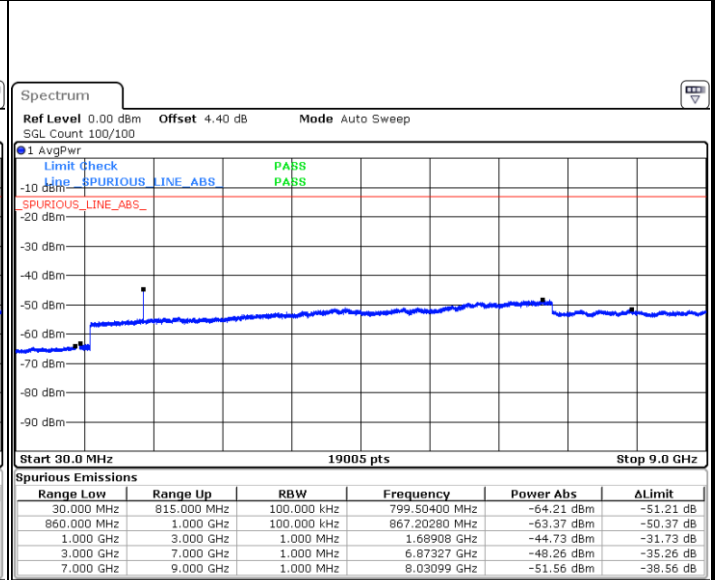

Highest Channel / 16QAM

Date: 31.JUL.2017 12:14:17

Date: 31.JUL.2017 12:15:12

LTE Band 5 / 5MHz

Lowest Channel / QPSK

Lowest Channel / 16QAM

Date: 31.JUL.2017 12:23:22

Date: 31.JUL.2017 12:24:17

Middle Channel / QPSK

Middle Channel / 16QAM

Date: 31.JUL.2017 12:25:54

Date: 31.JUL.2017 12:26:49

LTE Band 5 / 5MHz

Highest Channel / QPSK

Date: 31.JUL.2017 12:34:59

Highest Channel / 16QAM

Date: 31.JUL.2017 12:35:54

LTE Band 5 / 10MHz

Lowest Channel / QPSK

Date: 31.JUL.2017 12:44:03

Lowest Channel / 16QAM

Date: 31.JUL.2017 12:44:59

LTE Band 5 / 10MHz

Middle Channel / QPSK

Date: 31.JUL.2017 12:46:36

Middle Channel / 16QAM

Date: 31.JUL.2017 12:47:32

Highest Channel / QPSK

Date: 31.JUL.2017 13:51:55

Highest Channel / 16QAM

Date: 31.JUL.2017 14:00:19

LTE Band 12 / 1.4MHz