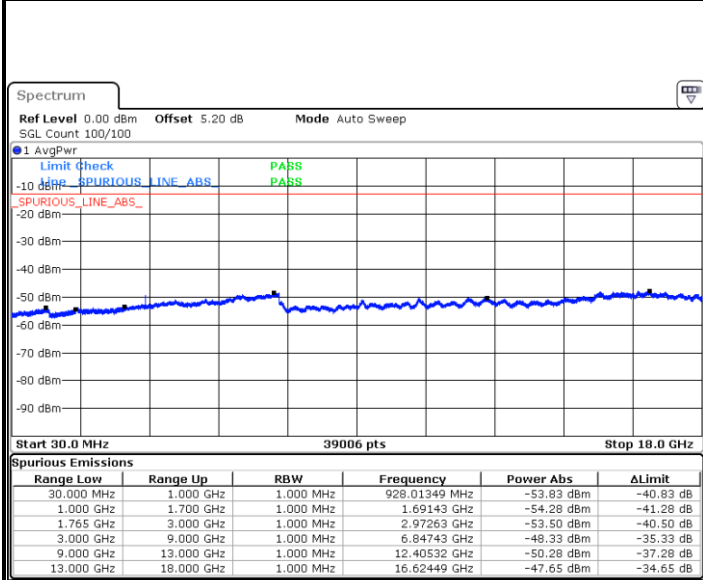

Highest Channel / 16QAM

Date: 27.JUL.2017 17:14:43

Date: 27.JUL.2017 17:15:39

LTE Band 4 / 1.4MHz

Lowest Channel / QPSK

Lowest Channel / 16QAM

Date: 28 JUL 2017 10:48:00

Date: 28 JUL 2017 10:48:55

Middle Channel / QPSK

Middle Channel / 16QAM

Date: 28 JUL 2017 10:50:33

Date: 28 JUL 2017 10:51:28

LTE Band 4 / 1.4MHz

Highest Channel / QPSK

Date: 28 JUL 2017 10:53:06

Highest Channel / 16QAM

Date: 28 JUL 2017 10:54:02

LTE Band 4 / 3MHz

Lowest Channel / QPSK

Date: 28 JUL 2017 11:02:59

Lowest Channel / 16QAM

Date: 28 JUL 2017 11:09:01

LTE Band 4 / 3MHz

Middle Channel / QPSK

Middle Channel / 16QAM

Date: 28 JUL 2017 11:12:00

Date: 28 JUL 2017 11:09:41

Highest Channel / QPSK

Highest Channel / 16QAM

Date: 28 JUL 2017 11:11:13

Date: 28 JUL 2017 11:10:22

LTE Band 4 / 5MHz