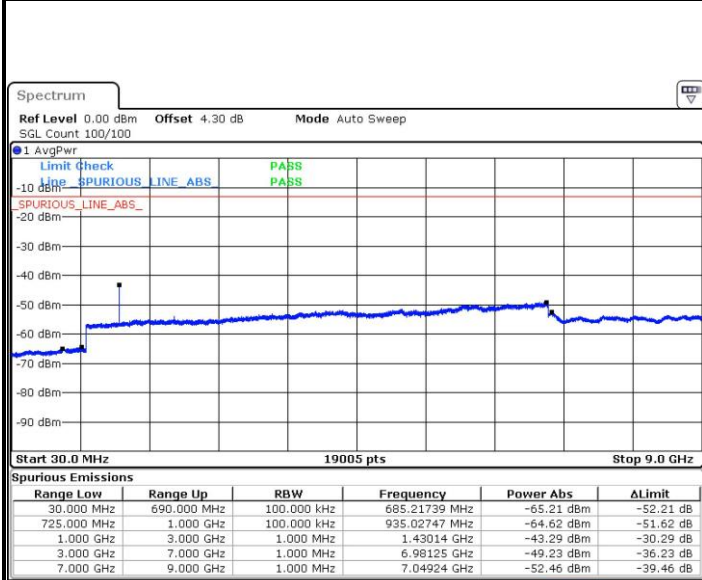

Date: 31.JUL.2017 12:46:36

Middle Channel / 16QAM

Date: 31.JUL.2017 12:47:32

Highest Channel / QPSK

Date: 31.JUL.2017 13:51:55

Highest Channel / 16QAM

Date: 31.JUL.2017 14:00:19

LTE Band 12 / 1.4MHz

Lowest Channel / QPSK

Lowest Channel / 16QAM

Date: 27.JUL.2017 18:21:15

Date: 27.JUL.2017 18:22:11

Middle Channel / QPSK

Middle Channel / 16QAM

Date: 27.JUL.2017 18:24:03

Date: 27.JUL.2017 18:23:07

LTE Band 12 / 1.4MHz

Highest Channel / QPSK

Date: 27.JUL.2017 18:24:58

Highest Channel / 16QAM

Date: 27.JUL.2017 18:25:54

LTE Band 12 / 3MHz

Lowest Channel / QPSK

Date: 27.JUL.2017 18:38:11