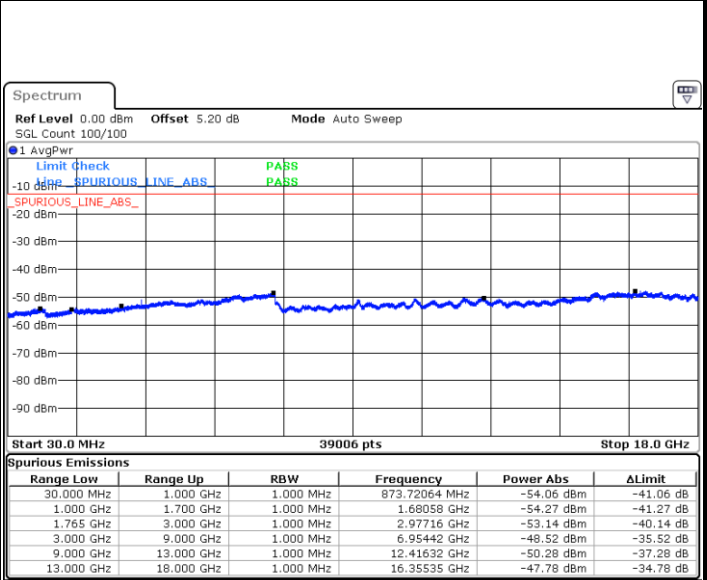

Highest Channel / 16QAM

Date: 27.JUL.2017 17:14:43

Date: 27.JUL.2017 17:15:39

LTE Band 4 / 1.4MHz

Lowest Channel / QPSK

Lowest Channel / 16QAM

Date: 28 JUL 2017 10:48:00

Date: 28 JUL 2017 10:48:55

Middle Channel / QPSK

Middle Channel / 16QAM

Date: 28 JUL 2017 10:50:33

Date: 28 JUL 2017 10:51:28

LTE Band 4 / 1.4MHz

Highest Channel / QPSK

Date: 28 JUL 2017 10:53:06

Highest Channel / 16QAM

Date: 28 JUL 2017 10:54:02

LTE Band 4 / 3MHz

Lowest Channel / QPSK

Date: 28 JUL 2017 11:02:59

Lowest Channel / 16QAM

Date: 28 JUL 2017 11:09:01

LTE Band 4 / 3MHz

Middle Channel / QPSK

Middle Channel / 16QAM

Date: 28 JUL 2017 11:12:00

Date: 28 JUL 2017 11:09:41

Highest Channel / QPSK

Highest Channel / 16QAM

Date: 28 JUL 2017 11:11:13

Date: 28 JUL 2017 11:10:22

LTE Band 4 / 5MHz