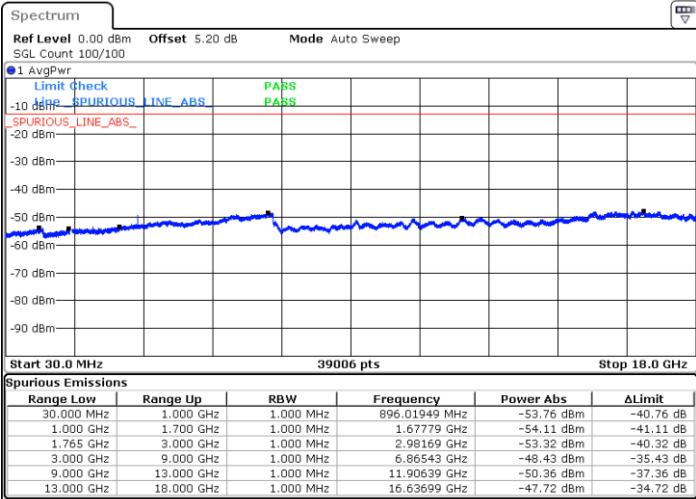

Lowest Channel / 16QAM

Date: 27.JUL.2017 17:05:50

LTE Band 2 / 20MHz

Middle Channel / QPSK

Middle Channel / 16QAM

Date: 27.JUL.2017 17:07:31

Date: 27.JUL.2017 17:08:27

Highest Channel / QPSK

Highest Channel / 16QAM

Date: 27.JUL.2017 17:14:43

Date: 27.JUL.2017 17:15:39

LTE Band 4 / 1.4MHz

Lowest Channel / QPSK

Lowest Channel / 16QAM

Date: 28 JUL 2017 10:48:00

Date: 28 JUL 2017 10:48:55

Middle Channel / QPSK

Middle Channel / 16QAM

Date: 28 JUL 2017 10:50:33

Date: 28 JUL 2017 10:51:28

LTE Band 4 / 1.4MHz

Highest Channel / QPSK

Date: 28 JUL 2017 10:53:06

Highest Channel / 16QAM