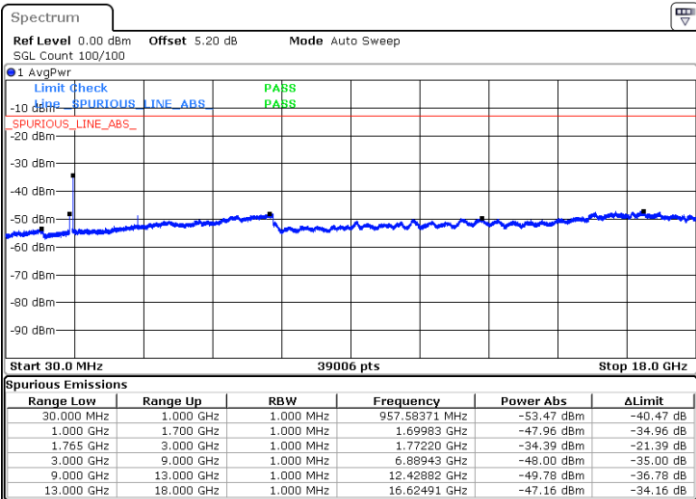

Date: 28 JUL 2017 11:56:54

LTE Band 4 / 20MHz

Lowest Channel / QPSK

Date: 28 JUL 2017 11:57:40

Lowest Channel / 16QAM

Date: 28 JUL 2017 11:58:18

LTE Band 4 / 20MHz

Middle Channel / QPSK

Middle Channel / 16QAM

Date: 28 JUL 2017 11:59:41

Date: 28 JUL 2017 11:58:56

Highest Channel / QPSK

Highest Channel / 16QAM

Date: 28 JUL 2017 12:00:20

Date: 28 JUL 2017 12:00:58

LTE Band 5 / 1.4MHz

Lowest Channel / QPSK

Lowest Channel / 16QAM

Date: 31.JUL.2017 11:41:58

Date: 31.JUL.2017 11:42:53

Middle Channel / QPSK

Middle Channel / 16QAM

Date: 31.JUL.2017 11:44:31

Date: 31.JUL.2017 11:45:26