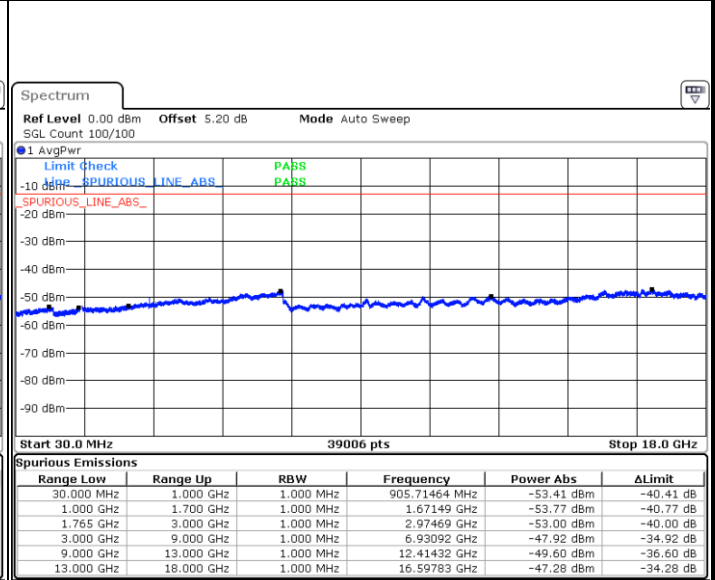

Middle Channel / 16QAM

Date: 28 JUL 2017 11:12:00

Date: 28 JUL 2017 11:09:41

Highest Channel / QPSK

Highest Channel / 16QAM

Date: 28 JUL 2017 11:11:13

Date: 28 JUL 2017 11:10:22

LTE Band 4 / 5MHz

Lowest Channel / QPSK

Lowest Channel / 16QAM

Date: 28 JUL 2017 11:40:02

Date: 28 JUL 2017 11:40:50

Middle Channel / QPSK

Middle Channel / 16QAM

Date: 28 JUL 2017 11:42:14

Date: 28 JUL 2017 11:41:35

LTE Band 4 / 5MHz

Highest Channel / QPSK

Date: 28 JUL 2017 11:42:58

Highest Channel / 16QAM

Date: 28 JUL 2017 11:43:38

LTE Band 4 / 10MHz

Lowest Channel / QPSK

Date: 28 JUL 2017 11:45:42

Lowest Channel / 16QAM

Date: 28 JUL 2017 11:46:37

LTE Band 4 / 10MHz

Middle Channel / QPSK

Middle Channel / 16QAM

Date: 28 JUL 2017 11:48:15

Date: 28 JUL 2017 11:49:10

Highest Channel / QPSK