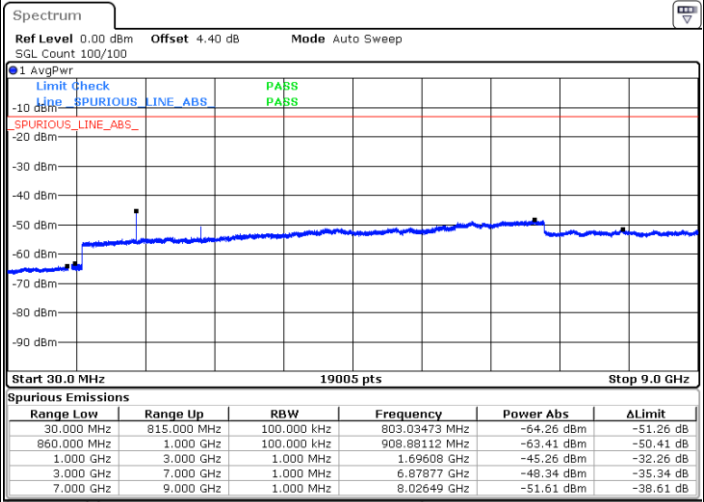

Middle Channel / 16QAM

Date: 28 JUL 2017 11:59:41

Date: 28 JUL 2017 11:58:56

Highest Channel / QPSK

Highest Channel / 16QAM

Date: 28 JUL 2017 12:00:20

Date: 28 JUL 2017 12:00:58

LTE Band 5 / 1.4MHz

Lowest Channel / QPSK

Lowest Channel / 16QAM

Date: 31.JUL.2017 11:41:58

Date: 31.JUL.2017 11:42:53

Middle Channel / QPSK

Middle Channel / 16QAM

Date: 31.JUL.2017 11:44:31

Date: 31.JUL.2017 11:45:26

LTE Band 5 / 1.4MHz

Highest Channel / QPSK

Date: 31.JUL.2017 11:53:35

Highest Channel / 16QAM

Date: 31.JUL.2017 11:54:30

LTE Band 5 / 3MHz

Lowest Channel / QPSK

Date: 31.JUL.2017 12:02:40