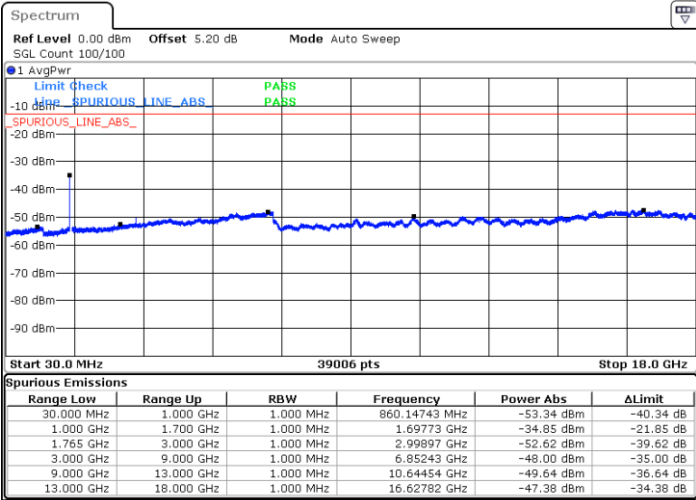

Lowest Channel / 16QAM

Date: 28 JUL 2017 11:46:37

LTE Band 4 / 10MHz

Middle Channel / QPSK

Middle Channel / 16QAM

Date: 28 JUL 2017 11:48:15

Date: 28 JUL 2017 11:49:10

Highest Channel / QPSK

Highest Channel / 16QAM

Date: 28 JUL 2017 11:52:09

Date: 28 JUL 2017 11:52:48

LTE Band 4 / 15MHz

Lowest Channel / QPSK

Lowest Channel / 16QAM

Date: 28 JUL 2017 11:53:39

Date: 28 JUL 2017 11:54:19

Middle Channel / QPSK

Middle Channel / 16QAM

Date: 28 JUL 2017 11:55:37

Date: 28 JUL 2017 11:54:59

LTE Band 4 / 15MHz

Highest Channel / QPSK

Date: 28 JUL 2017 11:56:16

Highest Channel / 16QAM