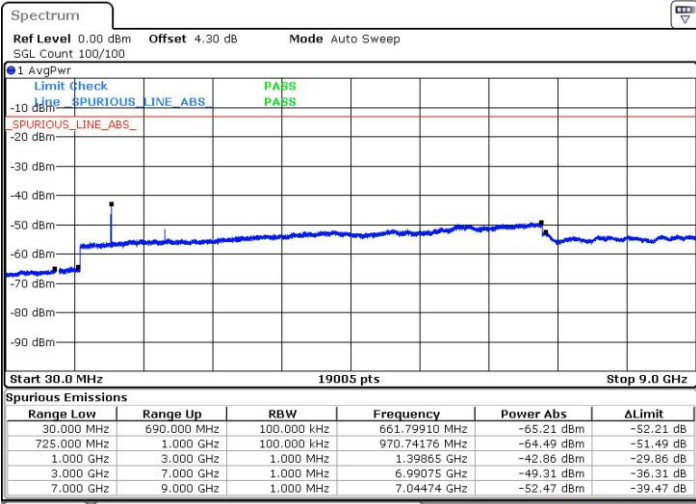

Date: 31.JUL.2017 12:35:54

LTE Band 5 / 10MHz

Lowest Channel / QPSK

Date: 31.JUL.2017 12:44:03

Lowest Channel / 16QAM

Date: 31.JUL.2017 12:44:59

LTE Band 5 / 10MHz

Middle Channel / QPSK

Date: 31.JUL.2017 12:46:36

Middle Channel / 16QAM

Date: 31.JUL.2017 12:47:32

Highest Channel / QPSK

Date: 31.JUL.2017 13:51:55

Highest Channel / 16QAM

Date: 31.JUL.2017 14:00:19

LTE Band 12 / 1.4MHz

Lowest Channel / QPSK

Lowest Channel / 16QAM

Date: 27.JUL.2017 18:21:15

Date: 27.JUL.2017 18:22:11

Middle Channel / QPSK

Middle Channel / 16QAM

Date: 27.JUL.2017 18:24:03

Date: 27.JUL.2017 18:23:07