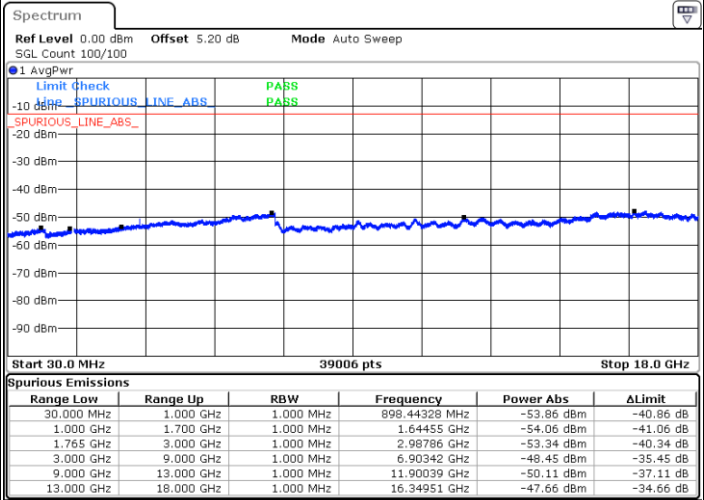

Middle Channel / QPSK

Middle Channel / 16QAM

Date: 28 JUL 2017 10:50:33

Date: 28 JUL 2017 10:51:28

LTE Band 4 / 1.4MHz

Highest Channel / QPSK

Date: 28 JUL 2017 10:53:06

Highest Channel / 16QAM

Date: 28 JUL 2017 10:54:02

LTE Band 4 / 3MHz

Lowest Channel / QPSK

Date: 28 JUL 2017 11:02:59

Lowest Channel / 16QAM

Date: 28 JUL 2017 11:09:01

LTE Band 4 / 3MHz

Middle Channel / QPSK

Middle Channel / 16QAM

Date: 28 JUL 2017 11:12:00

Date: 28 JUL 2017 11:09:41

Highest Channel / QPSK

Highest Channel / 16QAM

Date: 28 JUL 2017 11:11:13

Date: 28 JUL 2017 11:10:22

LTE Band 4 / 5MHz