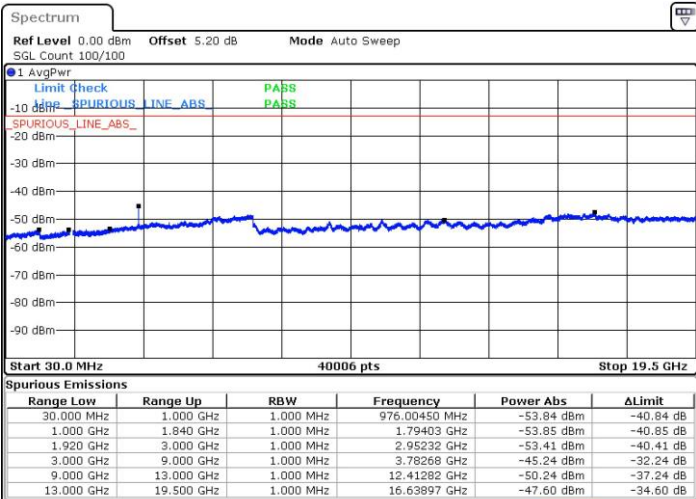

Lowest Channel / 16QAM

Date: 27.JUL.2017 17:05:50

LTE Band 2 / 20MHz

Middle Channel / QPSK

Middle Channel / 16QAM

Date: 27.JUL.2017 17:07:31

Date: 27.JUL.2017 17:08:27

Highest Channel / QPSK

Highest Channel / 16QAM

Date: 27.JUL.2017 17:14:43

Date: 27.JUL.2017 17:15:39

LTE Band 4 / 1.4MHz

Lowest Channel / QPSK

Lowest Channel / 16QAM

Date: 28 JUL 2017 10:48:00

Date: 28 JUL 2017 10:48:55