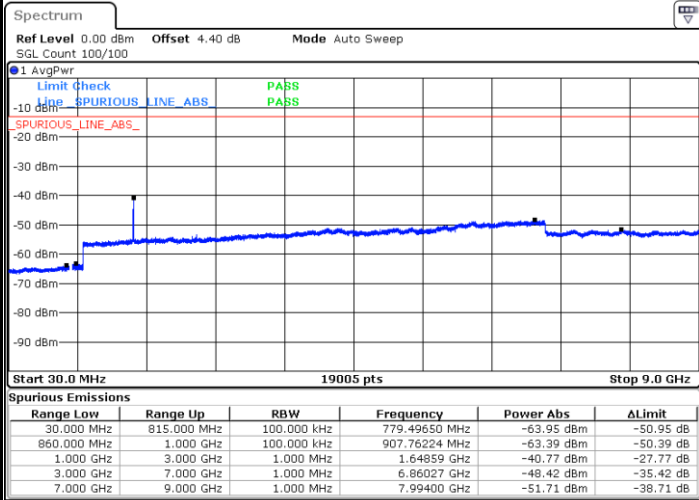

Date: 28 JUL 2017 11:56:54

LTE Band 4 / 20MHz

Lowest Channel / QPSK

Date: 28 JUL 2017 11:57:40

Lowest Channel / 16QAM

Date: 28 JUL 2017 11:58:18

LTE Band 4 / 20MHz

Middle Channel / QPSK

Middle Channel / 16QAM

Date: 28 JUL 2017 11:59:41

Date: 28 JUL 2017 11:58:56

Highest Channel / QPSK

Highest Channel / 16QAM

Date: 28 JUL 2017 12:00:20

Date: 28 JUL 2017 12:00:58

LTE Band 5 / 1.4MHz

Lowest Channel / QPSK

Lowest Channel / 16QAM

Date: 31.JUL.2017 11:41:58

Date: 31.JUL.2017 11:42:53

Middle Channel / QPSK

Middle Channel / 16QAM

Date: 31.JUL.2017 11:44:31

Date: 31.JUL.2017 11:45:26

LTE Band 5 / 1.4MHz

Highest Channel / QPSK

Date: 31.JUL.2017 11:53:35

Highest Channel / 16QAM

Date: 31.JUL.2017 11:54:30

LTE Band 5 / 3MHz

Lowest Channel / QPSK

Date: 31.JUL.2017 12:02:40