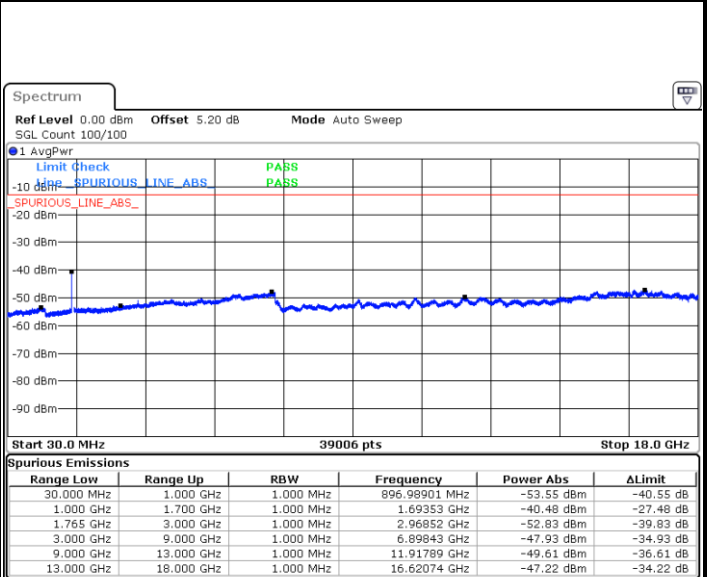

Middle Channel / QPSK

Middle Channel / 16QAM

Date: 28 JUL 2017 11:55:37

Date: 28 JUL 2017 11:54:59

LTE Band 4 / 15MHz

Highest Channel / QPSK

Date: 28 JUL 2017 11:56:16

Highest Channel / 16QAM

Date: 28 JUL 2017 11:56:54

LTE Band 4 / 20MHz

Lowest Channel / QPSK

Date: 28 JUL 2017 11:57:40

Lowest Channel / 16QAM

Date: 28 JUL 2017 11:58:18

LTE Band 4 / 20MHz

Middle Channel / QPSK

Middle Channel / 16QAM

Date: 28 JUL 2017 11:59:41

Date: 28 JUL 2017 11:58:56

Highest Channel / QPSK

Highest Channel / 16QAM

Date: 28 JUL 2017 12:00:20

Date: 28 JUL 2017 12:00:58

LTE Band 5 / 1.4MHz