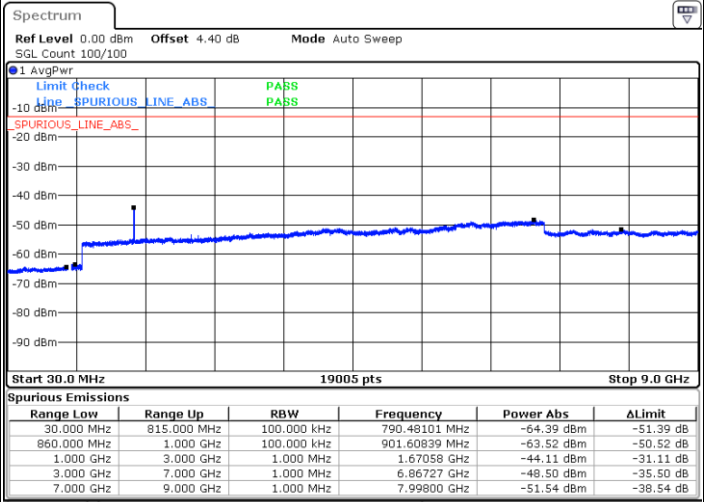

LTE Band 5 / 1.4MHz

Highest Channel / QPSK

Date: 31.JUL.2017 11:53:35

Highest Channel / 16QAM

Date: 31.JUL.2017 11:54:30

LTE Band 5 / 3MHz

Lowest Channel / QPSK

Date: 31.JUL.2017 12:02:40

Lowest Channel / 16QAM

Date: 31.JUL.2017 12:03:35

LTE Band 5 / 3MHz

Middle Channel / QPSK

Middle Channel / 16QAM

Date: 31.JUL.2017 12:05:12

Date: 31.JUL.2017 12:06:07

Highest Channel / QPSK

Highest Channel / 16QAM

Date: 31.JUL.2017 12:14:17

Date: 31.JUL.2017 12:15:12

LTE Band 5 / 5MHz

Lowest Channel / QPSK

Lowest Channel / 16QAM

Date: 31.JUL.2017 12:23:22

Date: 31.JUL.2017 12:24:17

Middle Channel / QPSK

Middle Channel / 16QAM

Date: 31.JUL.2017 12:25:54

Date: 31.JUL.2017 12:26:49

LTE Band 5 / 5MHz

Highest Channel / QPSK

Date: 31.JUL.2017 12:34:59

Highest Channel / 16QAM