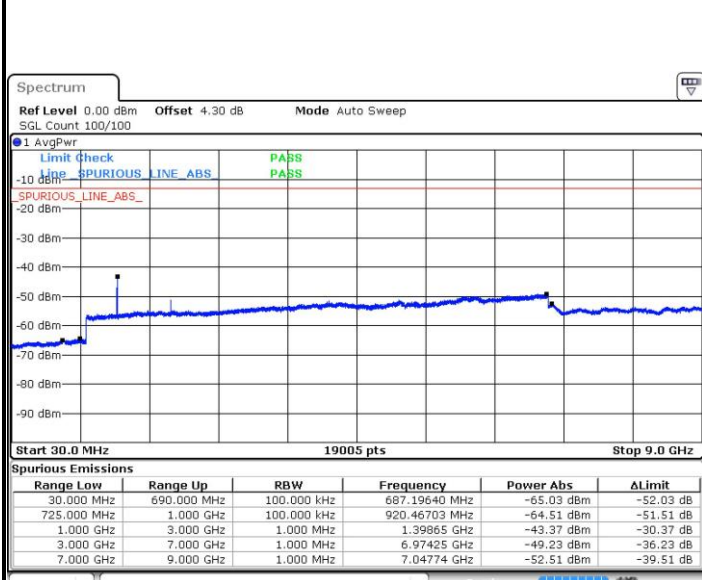

Lowest Channel / QPSK

Lowest Channel / 16QAM

Date: 27.JUL.2017 18:21:15

Date: 27.JUL.2017 18:22:11

Middle Channel / QPSK

Middle Channel / 16QAM

Date: 27.JUL.2017 18:24:03

Date: 27.JUL.2017 18:23:07

LTE Band 12 / 1.4MHz

Highest Channel / QPSK

Date: 27.JUL.2017 18:24:58

Highest Channel / 16QAM

Date: 27.JUL.2017 18:25:54

LTE Band 12 / 3MHz

Lowest Channel / QPSK

Date: 27.JUL.2017 18:38:11

Lowest Channel / 16QAM

Date: 27.JUL.2017 18:39:07

LTE Band 12 / 3MHz

Middle Channel / QPSK

Date: 27.JUL.2017 18:40:58

Middle Channel / 16QAM

Date: 27.JUL.2017 18:40:02

Highest Channel / QPSK

Date: 27.JUL.2017 18:41:54

Highest Channel / 16QAM

Date: 27.JUL.2017 18:42:50

LTE Band 12 / 5MHz

Lowest Channel / QPSK

Lowest Channel / 16QAM

Date: 27.JUL.2017 18:55:14

Date: 27.JUL.2017 18:56:10