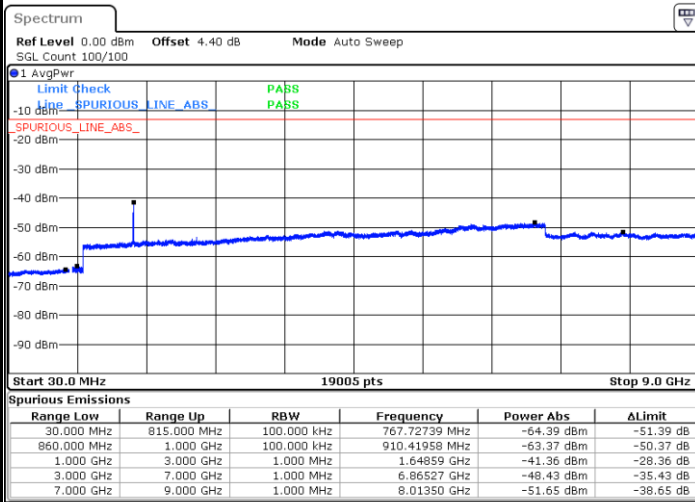

LTE Band 5 / 1.4MHz

Highest Channel / QPSK

Date: 31.JUL.2017 11:53:35

Highest Channel / 16QAM

Date: 31.JUL.2017 11:54:30

LTE Band 5 / 3MHz

Lowest Channel / QPSK

Date: 31.JUL.2017 12:02:40

Lowest Channel / 16QAM

Date: 31.JUL.2017 12:03:35

LTE Band 5 / 3MHz

Middle Channel / QPSK

Middle Channel / 16QAM

Date: 31.JUL.2017 12:05:12

Date: 31.JUL.2017 12:06:07

Highest Channel / QPSK