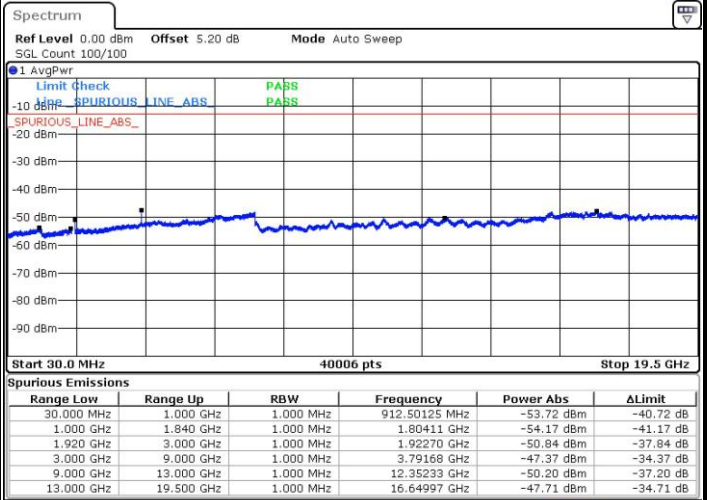

LTE Band 2 / 15MHz

Highest Channel / QPSK

Date: 27.JUL.2017 16:57:43

Highest Channel / 16QAM

Date: 27.JUL.2017 16:58:39

LTE Band 2 / 20MHz

Lowest Channel / QPSK

Date: 27.JUL.2017 17:04:54

Lowest Channel / 16QAM

Date: 27.JUL.2017 17:05:50

LTE Band 2 / 20MHz

Middle Channel / QPSK

Middle Channel / 16QAM

Date: 27.JUL.2017 17:07:31

Date: 27.JUL.2017 17:08:27

Highest Channel / QPSK

Highest Channel / 16QAM

Date: 27.JUL.2017 17:14:43

Date: 27.JUL.2017 17:15:39

LTE Band 4 / 1.4MHz

Lowest Channel / QPSK

Lowest Channel / 16QAM

Date: 28 JUL 2017 10:48:00

Date: 28 JUL 2017 10:48:55