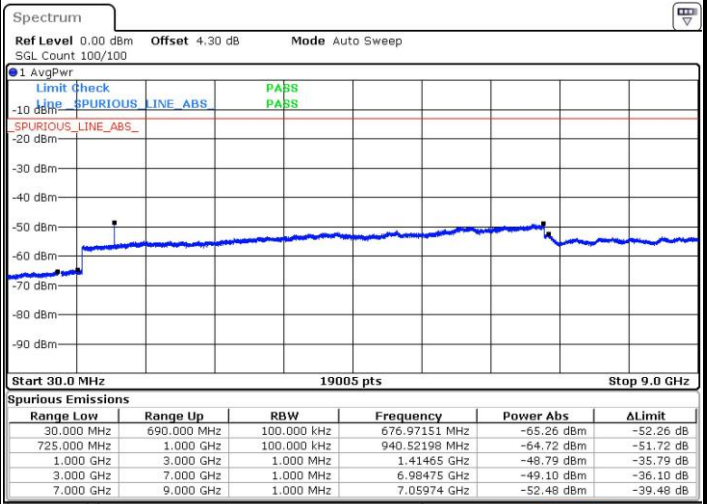

Date: 31.JUL.2017 12:46:36

Middle Channel / 16QAM

Date: 31.JUL.2017 12:47:32

Highest Channel / QPSK

Date: 31.JUL.2017 13:51:55

Highest Channel / 16QAM

Date: 31.JUL.2017 14:00:19

LTE Band 12 / 1.4MHz

Lowest Channel / QPSK

Lowest Channel / 16QAM

Date: 27.JUL.2017 18:21:15

Date: 27.JUL.2017 18:22:11

Middle Channel / QPSK

Middle Channel / 16QAM

Date: 27.JUL.2017 18:24:03

Date: 27.JUL.2017 18:23:07

LTE Band 12 / 1.4MHz

Highest Channel / QPSK

Date: 27.JUL.2017 18:24:58

Highest Channel / 16QAM

Date: 27.JUL.2017 18:25:54

LTE Band 12 / 3MHz

Lowest Channel / QPSK

Date: 27.JUL.2017 18:38:11