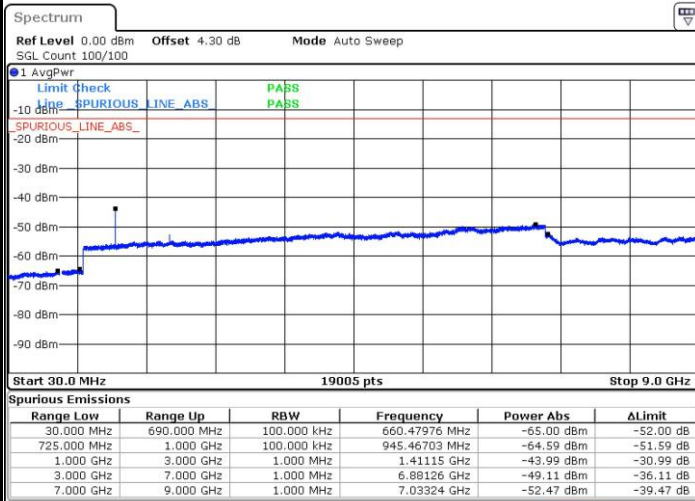

Middle Channel / QPSK

Middle Channel / 16QAM

Date: 27.JUL.2017 18:58:02