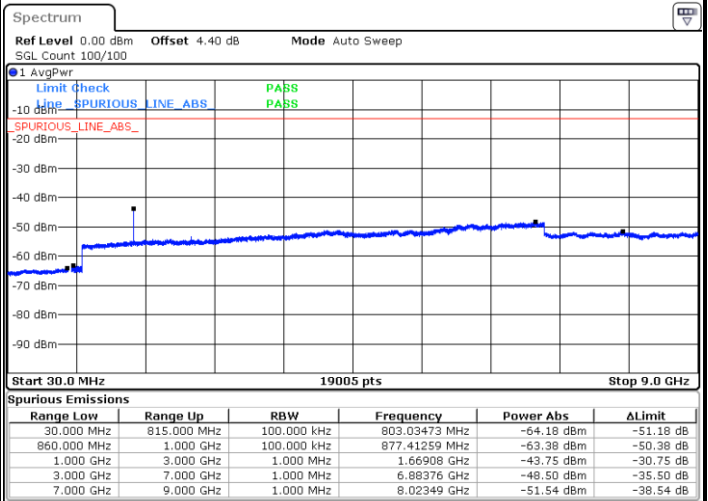

Lowest Channel / 16QAM

Date: 31.JUL.2017 12:03:35

LTE Band 5 / 3MHz

Middle Channel / QPSK

Middle Channel / 16QAM

Date: 31.JUL.2017 12:05:12

Date: 31.JUL.2017 12:06:07

Highest Channel / QPSK

Highest Channel / 16QAM

Date: 31.JUL.2017 12:14:17

Date: 31.JUL.2017 12:15:12

LTE Band 5 / 5MHz

Lowest Channel / QPSK

Lowest Channel / 16QAM

Date: 31.JUL.2017 12:23:22

Date: 31.JUL.2017 12:24:17

Middle Channel / QPSK

Middle Channel / 16QAM

Date: 31.JUL.2017 12:25:54

Date: 31.JUL.2017 12:26:49

LTE Band 5 / 5MHz

Highest Channel / QPSK

Date: 31.JUL.2017 12:34:59

Highest Channel / 16QAM