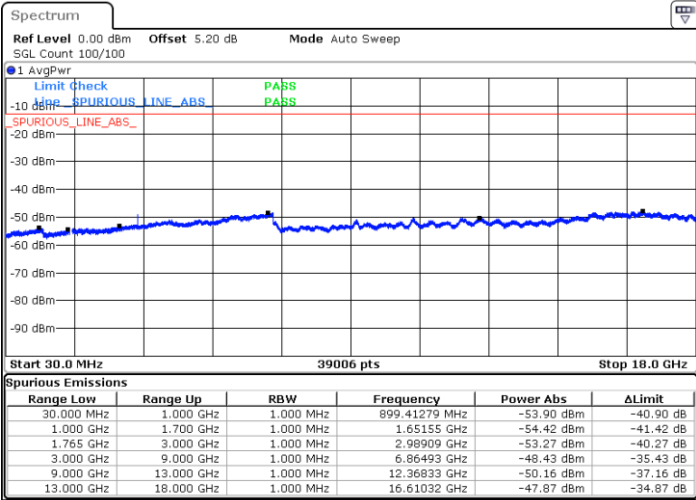

Middle Channel / QPSK

Middle Channel / 16QAM

Date: 28 JUL 2017 10:50:33

Date: 28 JUL 2017 10:51:28

LTE Band 4 / 1.4MHz

Highest Channel / QPSK

Date: 28 JUL 2017 10:53:06

Highest Channel / 16QAM

Date: 28 JUL 2017 10:54:02

LTE Band 4 / 3MHz

Lowest Channel / QPSK

Date: 28 JUL 2017 11:02:59

Lowest Channel / 16QAM

Date: 28 JUL 2017 11:09:01

LTE Band 4 / 3MHz

Middle Channel / QPSK

Middle Channel / 16QAM

Date: 28 JUL 2017 11:12:00

Date: 28 JUL 2017 11:09:41

Highest Channel / QPSK

Highest Channel / 16QAM

Date: 28 JUL 2017 11:11:13

Date: 28 JUL 2017 11:10:22

LTE Band 4 / 5MHz