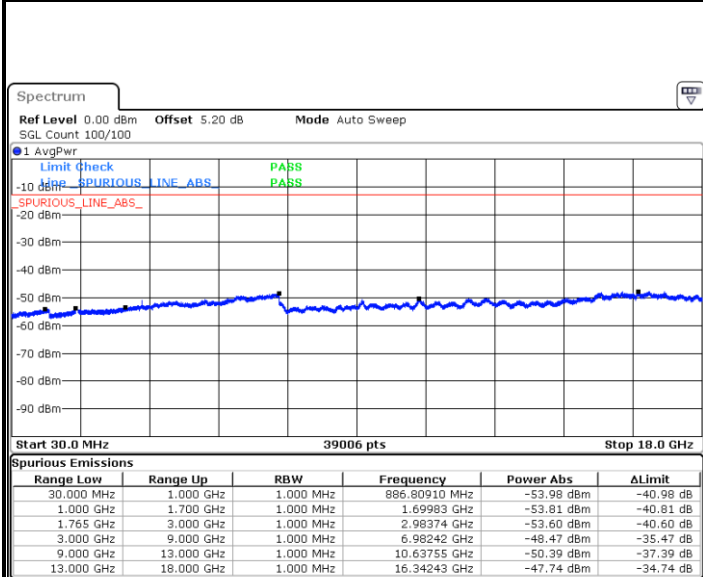

Highest Channel / 16QAM

Date: 27.JUL.2017 17:14:43

Date: 27.JUL.2017 17:15:39

LTE Band 4 / 1.4MHz

Lowest Channel / QPSK

Lowest Channel / 16QAM

Date: 28 JUL 2017 10:48:00

Date: 28 JUL 2017 10:48:55

Middle Channel / QPSK

Middle Channel / 16QAM

Date: 28 JUL 2017 10:50:33

Date: 28 JUL 2017 10:51:28

LTE Band 4 / 1.4MHz

Highest Channel / QPSK

Date: 28 JUL 2017 10:53:06

Highest Channel / 16QAM

Date: 28 JUL 2017 10:54:02

LTE Band 4 / 3MHz

Lowest Channel / QPSK

Date: 28 JUL 2017 11:02:59

Lowest Channel / 16QAM

Date: 28 JUL 2017 11:09:01

LTE Band 4 / 3MHz

Middle Channel / QPSK

Middle Channel / 16QAM

Date: 28 JUL 2017 11:12:00

Date: 28 JUL 2017 11:09:41

Highest Channel / QPSK

Highest Channel / 16QAM

Date: 28 JUL 2017 11:11:13

Date: 28 JUL 2017 11:10:22

LTE Band 4 / 5MHz