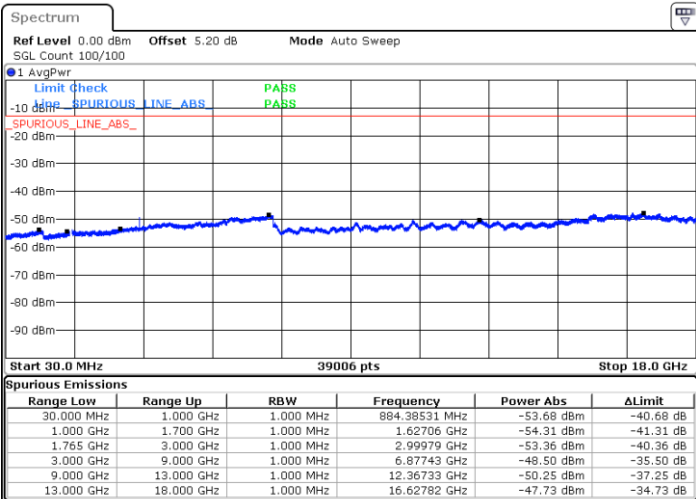

Date: 28 JUL 2017 10:54:02

LTE Band 4 / 3MHz

Lowest Channel / QPSK

Date: 28 JUL 2017 11:02:59

Lowest Channel / 16QAM

Date: 28 JUL 2017 11:09:01

LTE Band 4 / 3MHz

Middle Channel / QPSK

Middle Channel / 16QAM

Date: 28 JUL 2017 11:12:00

Date: 28 JUL 2017 11:09:41

Highest Channel / QPSK

Highest Channel / 16QAM

Date: 28 JUL 2017 11:11:13

Date: 28 JUL 2017 11:10:22

LTE Band 4 / 5MHz

Lowest Channel / QPSK

Lowest Channel / 16QAM

Date: 28 JUL 2017 11:40:02

Date: 28 JUL 2017 11:40:50

Middle Channel / QPSK

Middle Channel / 16QAM

Date: 28 JUL 2017 11:42:14

Date: 28 JUL 2017 11:41:35