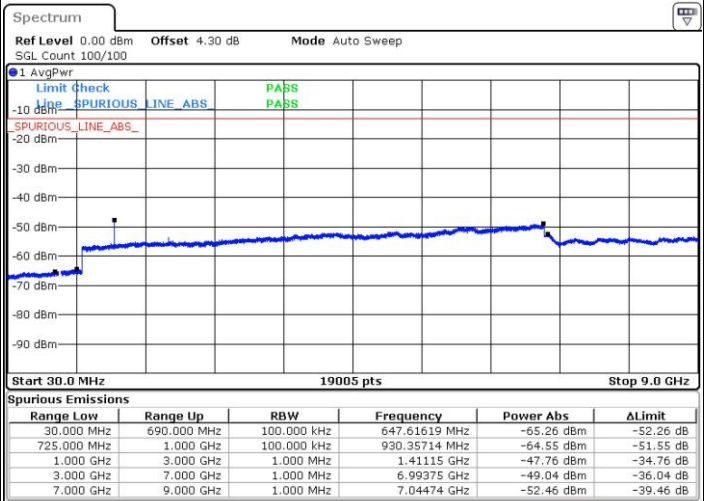

Date: 27.JUL.2017 18:57:06