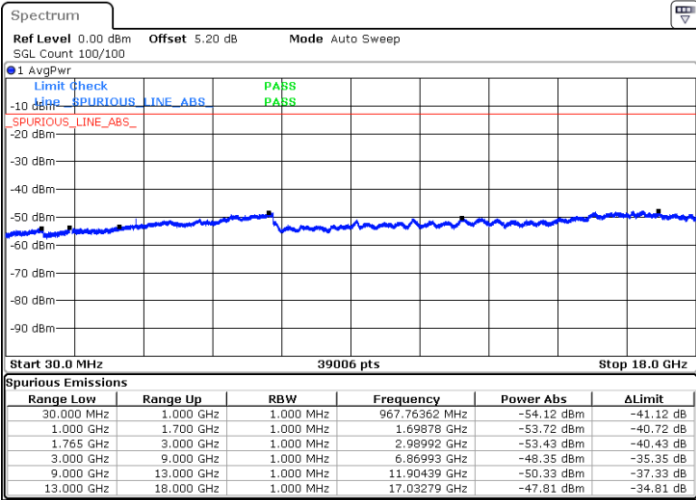

Lowest Channel / 16QAM

Date: 27.JUL.2017 17:05:50

LTE Band 2 / 20MHz

Middle Channel / QPSK

Middle Channel / 16QAM

Date: 27.JUL.2017 17:07:31

Date: 27.JUL.2017 17:08:27

Highest Channel / QPSK

Highest Channel / 16QAM

Date: 27.JUL.2017 17:14:43

Date: 27.JUL.2017 17:15:39

LTE Band 4 / 1.4MHz

Lowest Channel / QPSK

Lowest Channel / 16QAM

Date: 28 JUL 2017 10:48:00

Date: 28 JUL 2017 10:48:55

Middle Channel / QPSK

Middle Channel / 16QAM

Date: 28 JUL 2017 10:50:33

Date: 28 JUL 2017 10:51:28

LTE Band 4 / 1.4MHz

Highest Channel / QPSK

Date: 28 JUL 2017 10:53:06

Highest Channel / 16QAM