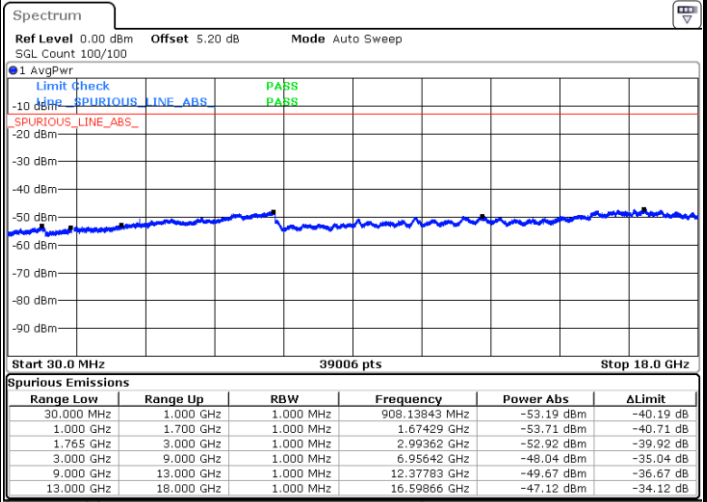

LTE Band 4 / 5MHz

Highest Channel / QPSK

Date: 28 JUL 2017 11:42:58

Highest Channel / 16QAM

Date: 28 JUL 2017 11:43:38

LTE Band 4 / 10MHz

Lowest Channel / QPSK

Date: 28 JUL 2017 11:45:42

Lowest Channel / 16QAM

Date: 28 JUL 2017 11:46:37

LTE Band 4 / 10MHz

Middle Channel / QPSK

Middle Channel / 16QAM

Date: 28 JUL 2017 11:48:15

Date: 28 JUL 2017 11:49:10

Highest Channel / QPSK

Highest Channel / 16QAM

Date: 28 JUL 2017 11:52:09

Date: 28 JUL 2017 11:52:48

LTE Band 4 / 15MHz

Lowest Channel / QPSK

Lowest Channel / 16QAM

Date: 28 JUL 2017 11:53:39

Date: 28 JUL 2017 11:54:19

Middle Channel / QPSK

Middle Channel / 16QAM

Date: 28 JUL 2017 11:55:37

Date: 28 JUL 2017 11:54:59

LTE Band 4 / 15MHz

Highest Channel / QPSK

Date: 28 JUL 2017 11:56:16

Highest Channel / 16QAM