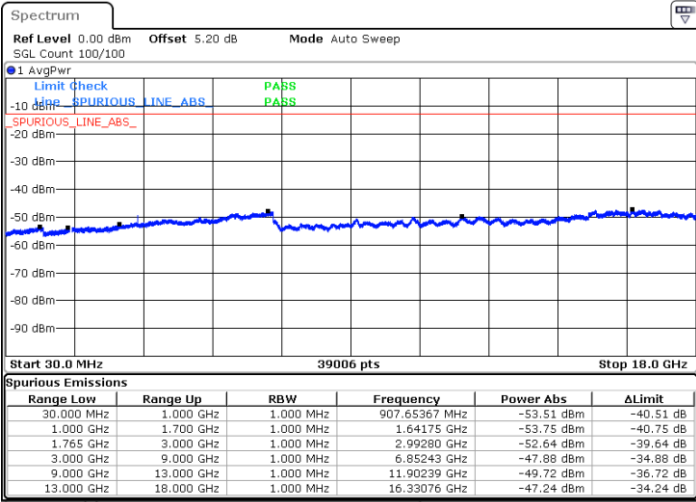

LTE Band 4 / 5MHz

Highest Channel / QPSK

Date: 28 JUL 2017 11:42:58

Highest Channel / 16QAM

Date: 28 JUL 2017 11:43:38

LTE Band 4 / 10MHz

Lowest Channel / QPSK

Date: 28 JUL 2017 11:45:42

Lowest Channel / 16QAM

Date: 28 JUL 2017 11:46:37

LTE Band 4 / 10MHz

Middle Channel / QPSK

Middle Channel / 16QAM

Date: 28 JUL 2017 11:48:15

Date: 28 JUL 2017 11:49:10

Highest Channel / QPSK

Highest Channel / 16QAM

Date: 28 JUL 2017 11:52:09

Date: 28 JUL 2017 11:52:48

LTE Band 4 / 15MHz

Lowest Channel / QPSK

Lowest Channel / 16QAM

Date: 28 JUL 2017 11:53:39

Date: 28 JUL 2017 11:54:19

Middle Channel / QPSK

Middle Channel / 16QAM

Date: 28 JUL 2017 11:55:37

Date: 28 JUL 2017 11:54:59

LTE Band 4 / 15MHz

Highest Channel / QPSK

Date: 28 JUL 2017 11:56:16

Highest Channel / 16QAM