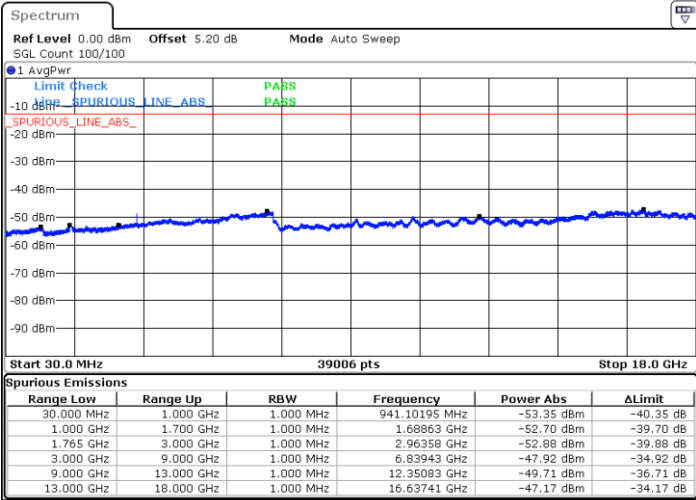

Middle Channel / QPSK

Middle Channel / 16QAM

Date: 28 JUL 2017 11:55:37

Date: 28 JUL 2017 11:54:59

LTE Band 4 / 15MHz

Highest Channel / QPSK

Date: 28 JUL 2017 11:56:16

Highest Channel / 16QAM

Date: 28 JUL 2017 11:56:54

LTE Band 4 / 20MHz

Lowest Channel / QPSK

Date: 28 JUL 2017 11:57:40

Lowest Channel / 16QAM

Date: 28 JUL 2017 11:58:18

LTE Band 4 / 20MHz

Middle Channel / QPSK

Middle Channel / 16QAM

Date: 28 JUL 2017 11:59:41

Date: 28 JUL 2017 11:58:56

Highest Channel / QPSK

Highest Channel / 16QAM

Date: 28 JUL 2017 12:00:20

Date: 28 JUL 2017 12:00:58

LTE Band 5 / 1.4MHz