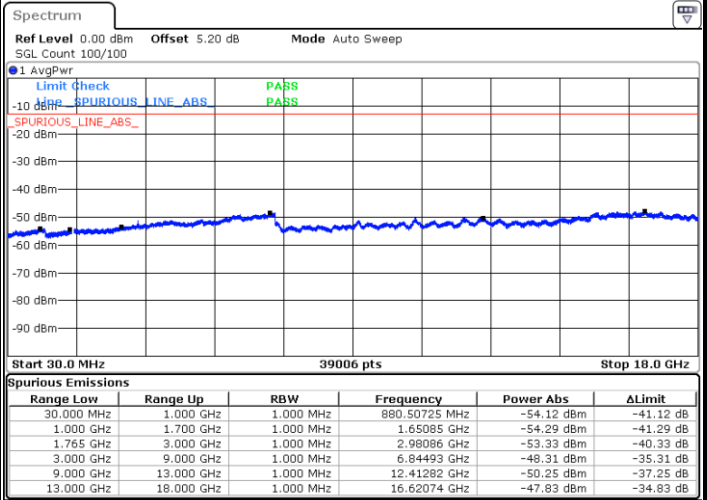

Lowest Channel / 16QAM

Date: 27.JUL.2017 17:05:50

LTE Band 2 / 20MHz

Middle Channel / QPSK

Middle Channel / 16QAM

Date: 27.JUL.2017 17:07:31

Date: 27.JUL.2017 17:08:27

Highest Channel / QPSK

Highest Channel / 16QAM

Date: 27.JUL.2017 17:14:43

Date: 27.JUL.2017 17:15:39

LTE Band 4 / 1.4MHz

Lowest Channel / QPSK

Lowest Channel / 16QAM

Date: 28 JUL 2017 10:48:00

Date: 28 JUL 2017 10:48:55

Middle Channel / QPSK

Middle Channel / 16QAM

Date: 28 JUL 2017 10:50:33

Date: 28 JUL 2017 10:51:28

LTE Band 4 / 1.4MHz

Highest Channel / QPSK

Date: 28 JUL 2017 10:53:06

Highest Channel / 16QAM