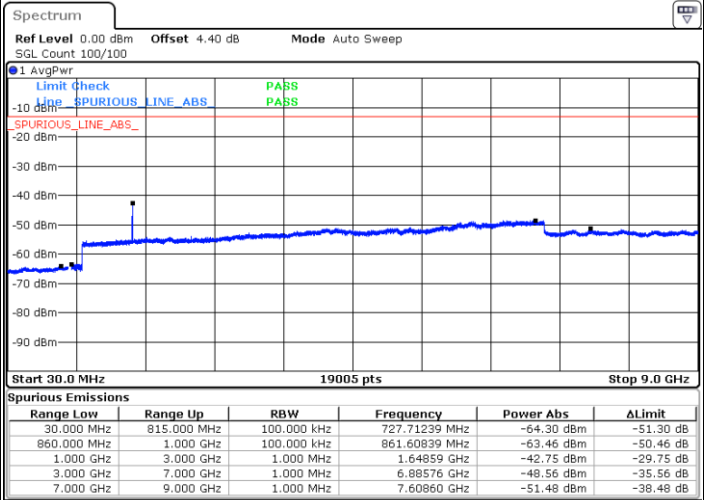

Date: 28 JUL 2017 11:56:54

LTE Band 4 / 20MHz

Lowest Channel / QPSK

Date: 28 JUL 2017 11:57:40

Lowest Channel / 16QAM

Date: 28 JUL 2017 11:58:18

LTE Band 4 / 20MHz

Middle Channel / QPSK

Middle Channel / 16QAM

Date: 28 JUL 2017 11:59:41

Date: 28 JUL 2017 11:58:56

Highest Channel / QPSK

Highest Channel / 16QAM

Date: 28 JUL 2017 12:00:20

Date: 28 JUL 2017 12:00:58

LTE Band 5 / 1.4MHz

Lowest Channel / QPSK

Lowest Channel / 16QAM

Date: 31.JUL.2017 11:41:58

Date: 31.JUL.2017 11:42:53

Middle Channel / QPSK

Middle Channel / 16QAM

Date: 31.JUL.2017 11:44:31

Date: 31.JUL.2017 11:45:26