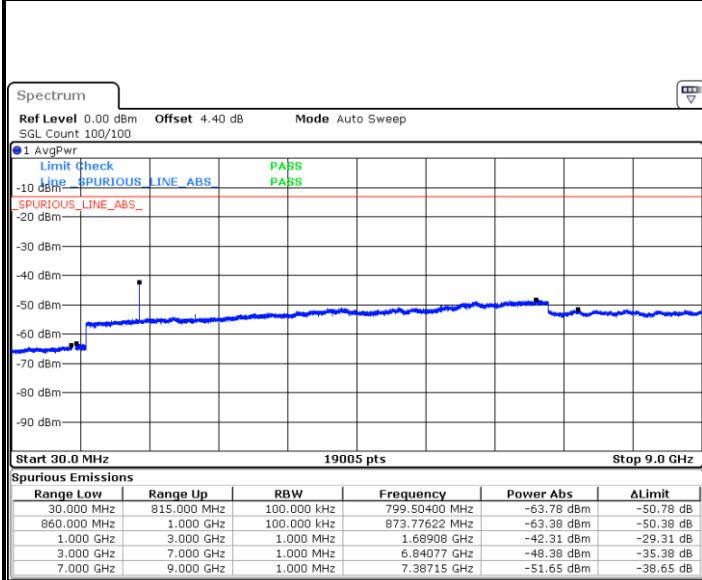

Highest Channel / 16QAM

Date: 31.JUL.2017 12:14:17

Date: 31.JUL.2017 12:15:12

LTE Band 5 / 5MHz

Lowest Channel / QPSK

Lowest Channel / 16QAM

Date: 31.JUL.2017 12:23:22

Date: 31.JUL.2017 12:24:17

Middle Channel / QPSK

Middle Channel / 16QAM

Date: 31.JUL.2017 12:25:54

Date: 31.JUL.2017 12:26:49

LTE Band 5 / 5MHz

Highest Channel / QPSK

Date: 31.JUL.2017 12:34:59

Highest Channel / 16QAM

Date: 31.JUL.2017 12:35:54

LTE Band 5 / 10MHz

Lowest Channel / QPSK

Date: 31.JUL.2017 12:44:03

Lowest Channel / 16QAM

Date: 31.JUL.2017 12:44:59

LTE Band 5 / 10MHz

Middle Channel / QPSK

Date: 31.JUL.2017 12:46:36

Middle Channel / 16QAM

Date: 31.JUL.2017 12:47:32

Highest Channel / QPSK

Date: 31.JUL.2017 13:51:55

Highest Channel / 16QAM

Date: 31.JUL.2017 14:00:19

LTE Band 12 / 1.4MHz