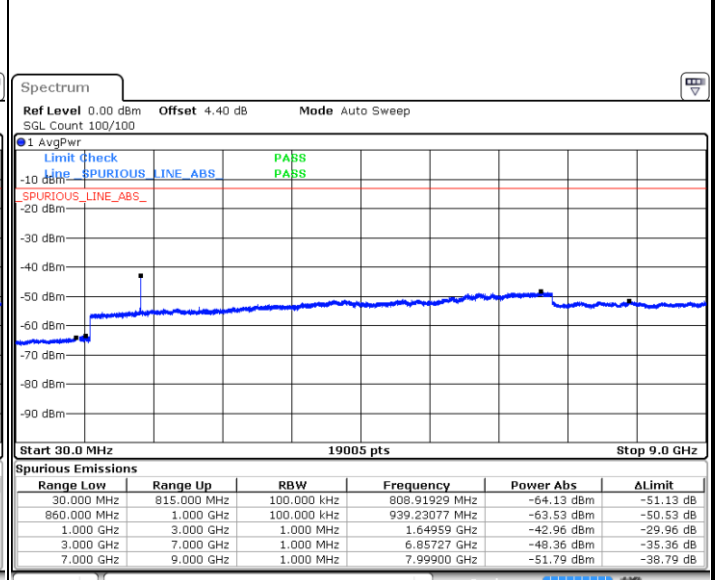

Highest Channel / 16QAM

Date: 31.JUL.2017 12:14:17

Date: 31.JUL.2017 12:15:12

LTE Band 5 / 5MHz

Lowest Channel / QPSK

Lowest Channel / 16QAM

Date: 31.JUL.2017 12:23:22

Date: 31.JUL.2017 12:24:17

Middle Channel / QPSK

Middle Channel / 16QAM

Date: 31.JUL.2017 12:25:54

Date: 31.JUL.2017 12:26:49

LTE Band 5 / 5MHz

Highest Channel / QPSK

Date: 31.JUL.2017 12:34:59

Highest Channel / 16QAM

Date: 31.JUL.2017 12:35:54

LTE Band 5 / 10MHz

Lowest Channel / QPSK

Date: 31.JUL.2017 12:44:03

Lowest Channel / 16QAM

Date: 31.JUL.2017 12:44:59

LTE Band 5 / 10MHz

Middle Channel / QPSK

Date: 31.JUL.2017 12:46:36

Middle Channel / 16QAM

Date: 31.JUL.2017 12:47:32

Highest Channel / QPSK

Date: 31.JUL.2017 13:51:55

Highest Channel / 16QAM

Date: 31.JUL.2017 14:00:19

LTE Band 12 / 1.4MHz