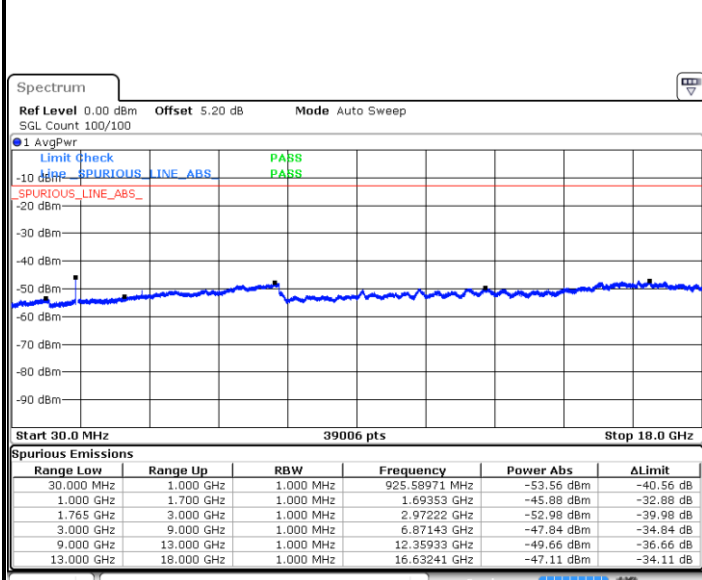

LTE Band 4 / 5MHz

Highest Channel / QPSK

Date: 28 JUL 2017 11:42:58

Highest Channel / 16QAM

Date: 28 JUL 2017 11:43:38

LTE Band 4 / 10MHz

Lowest Channel / QPSK

Date: 28 JUL 2017 11:45:42

Lowest Channel / 16QAM

Date: 28 JUL 2017 11:46:37

LTE Band 4 / 10MHz

Middle Channel / QPSK

Middle Channel / 16QAM

Date: 28 JUL 2017 11:48:15

Date: 28 JUL 2017 11:49:10

Highest Channel / QPSK

Highest Channel / 16QAM

Date: 28 JUL 2017 11:52:09

Date: 28 JUL 2017 11:52:48

LTE Band 4 / 15MHz

Lowest Channel / QPSK

Lowest Channel / 16QAM

Date: 28 JUL 2017 11:53:39

Date: 28 JUL 2017 11:54:19