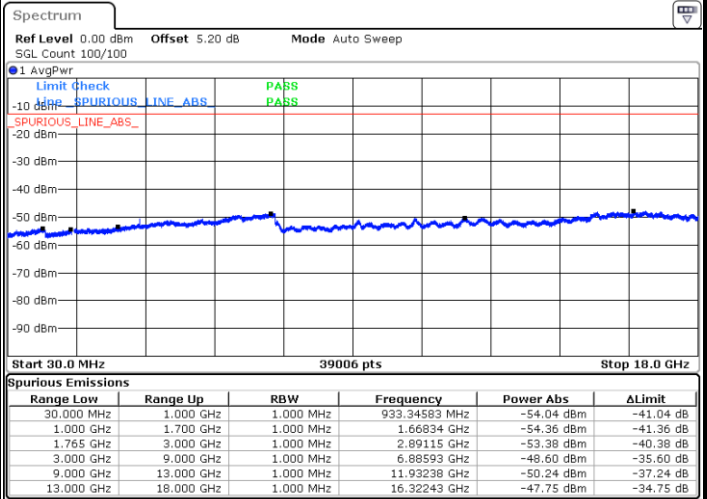

Lowest Channel / 16QAM

Date: 27.JUL.2017 17:05:50

LTE Band 2 / 20MHz

Middle Channel / QPSK

Middle Channel / 16QAM

Date: 27.JUL.2017 17:07:31

Date: 27.JUL.2017 17:08:27

Highest Channel / QPSK

Highest Channel / 16QAM

Date: 27.JUL.2017 17:14:43

Date: 27.JUL.2017 17:15:39

LTE Band 4 / 1.4MHz

Lowest Channel / QPSK

Lowest Channel / 16QAM

Date: 28 JUL 2017 10:48:00

Date: 28 JUL 2017 10:48:55

Middle Channel / QPSK

Middle Channel / 16QAM

Date: 28 JUL 2017 10:50:33

Date: 28 JUL 2017 10:51:28

LTE Band 4 / 1.4MHz

Highest Channel / QPSK

Date: 28 JUL 2017 10:53:06

Highest Channel / 16QAM