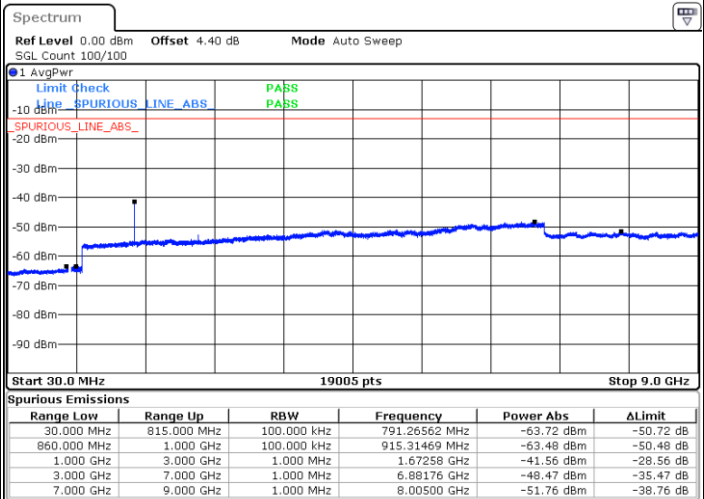

Middle Channel / 16QAM

Date: 28 JUL 2017 11:59:41

Date: 28 JUL 2017 11:58:56

Highest Channel / QPSK

Highest Channel / 16QAM

Date: 28 JUL 2017 12:00:20

Date: 28 JUL 2017 12:00:58

LTE Band 5 / 1.4MHz

Lowest Channel / QPSK

Lowest Channel / 16QAM

Date: 31.JUL.2017 11:41:58

Date: 31.JUL.2017 11:42:53

Middle Channel / QPSK

Middle Channel / 16QAM

Date: 31.JUL.2017 11:44:31

Date: 31.JUL.2017 11:45:26

LTE Band 5 / 1.4MHz

Highest Channel / QPSK

Date: 31.JUL.2017 11:53:35

Highest Channel / 16QAM

Date: 31.JUL.2017 11:54:30

LTE Band 5 / 3MHz

Lowest Channel / QPSK

Date: 31.JUL.2017 12:02:40