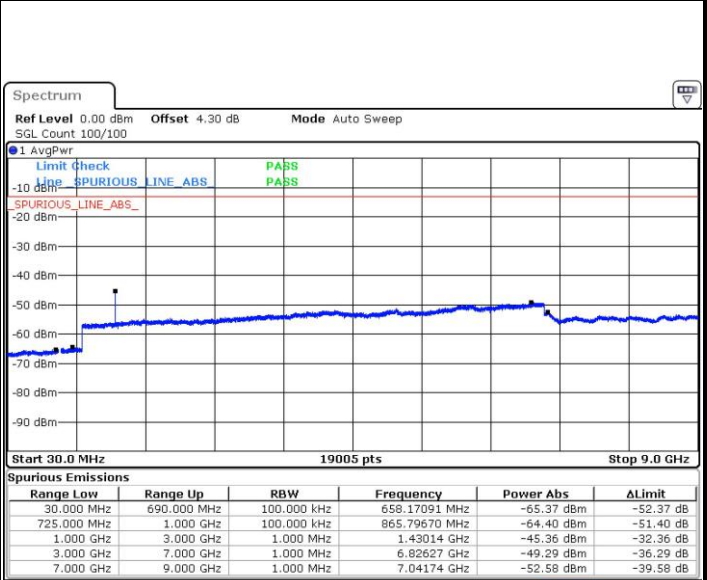

Date: 31.JUL.2017 12:35:54

LTE Band 5 / 10MHz

Lowest Channel / QPSK

Date: 31.JUL.2017 12:44:03

Lowest Channel / 16QAM

Date: 31.JUL.2017 12:44:59

LTE Band 5 / 10MHz

Middle Channel / QPSK

Date: 31.JUL.2017 12:46:36

Middle Channel / 16QAM

Date: 31.JUL.2017 12:47:32

Highest Channel / QPSK

Date: 31.JUL.2017 13:51:55

Highest Channel / 16QAM

Date: 31.JUL.2017 14:00:19

LTE Band 12 / 1.4MHz

Lowest Channel / QPSK

Lowest Channel / 16QAM

Date: 27.JUL.2017 18:21:15

Date: 27.JUL.2017 18:22:11

Middle Channel / QPSK

Middle Channel / 16QAM

Date: 27.JUL.2017 18:24:03

Date: 27.JUL.2017 18:23:07

LTE Band 12 / 1.4MHz

Highest Channel / QPSK

Date: 27.JUL.2017 18:24:58

Highest Channel / 16QAM

Date: 27.JUL.2017 18:25:54

LTE Band 12 / 3MHz

Lowest Channel / QPSK

Date: 27.JUL.2017 18:38:11