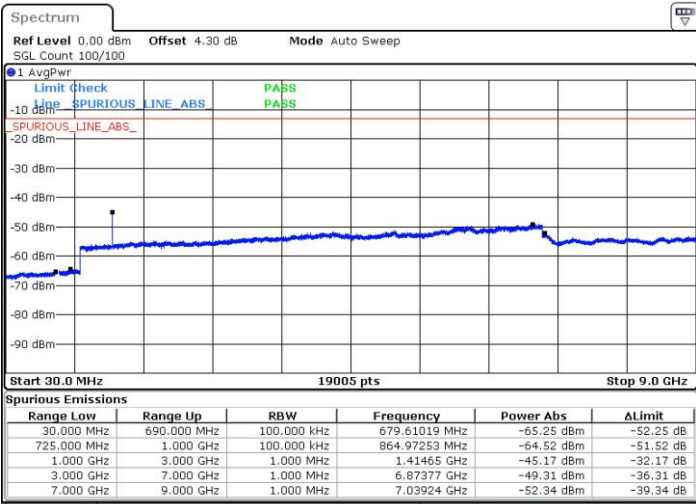

Date: 31.JUL.2017 12:46:36

Middle Channel / 16QAM

Date: 31.JUL.2017 12:47:32

Highest Channel / QPSK

Date: 31.JUL.2017 13:51:55

Highest Channel / 16QAM

Date: 31.JUL.2017 14:00:19

LTE Band 12 / 1.4MHz

Lowest Channel / QPSK

Lowest Channel / 16QAM

Date: 27.JUL.2017 18:21:15

Date: 27.JUL.2017 18:22:11

Middle Channel / QPSK

Middle Channel / 16QAM

Date: 27.JUL.2017 18:24:03

Date: 27.JUL.2017 18:23:07

LTE Band 12 / 1.4MHz

Highest Channel / QPSK

Date: 27.JUL.2017 18:24:58

Highest Channel / 16QAM

Date: 27.JUL.2017 18:25:54

LTE Band 12 / 3MHz

Lowest Channel / QPSK

Date: 27.JUL.2017 18:38:11