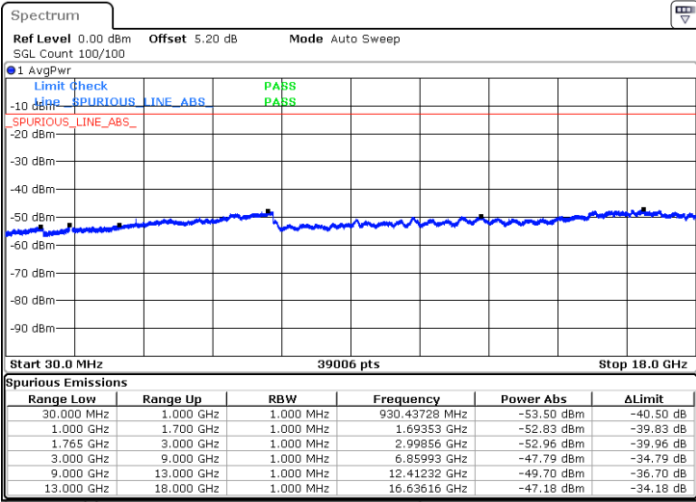

LTE Band 4 / 5MHz

Lowest Channel / QPSK

Lowest Channel / 16QAM

Date: 28 JUL 2017 11:40:02

Date: 28 JUL 2017 11:40:50