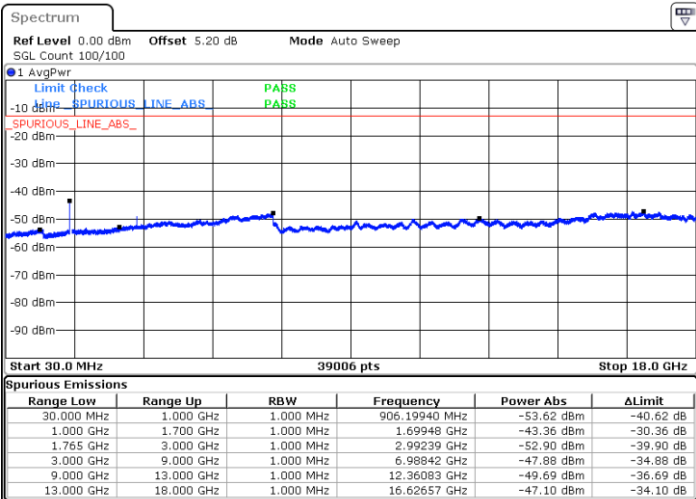

Lowest Channel / 16QAM

Date: 28 JUL 2017 11:46:37

LTE Band 4 / 10MHz

Middle Channel / QPSK

Middle Channel / 16QAM

Date: 28 JUL 2017 11:48:15

Date: 28 JUL 2017 11:49:10

Highest Channel / QPSK

Highest Channel / 16QAM

Date: 28 JUL 2017 11:52:09

Date: 28 JUL 2017 11:52:48

LTE Band 4 / 15MHz

Lowest Channel / QPSK

Lowest Channel / 16QAM

Date: 28 JUL 2017 11:53:39

Date: 28 JUL 2017 11:54:19

Middle Channel / QPSK

Middle Channel / 16QAM

Date: 28 JUL 2017 11:55:37

Date: 28 JUL 2017 11:54:59

LTE Band 4 / 15MHz

Highest Channel / QPSK

Date: 28 JUL 2017 11:56:16

Highest Channel / 16QAM