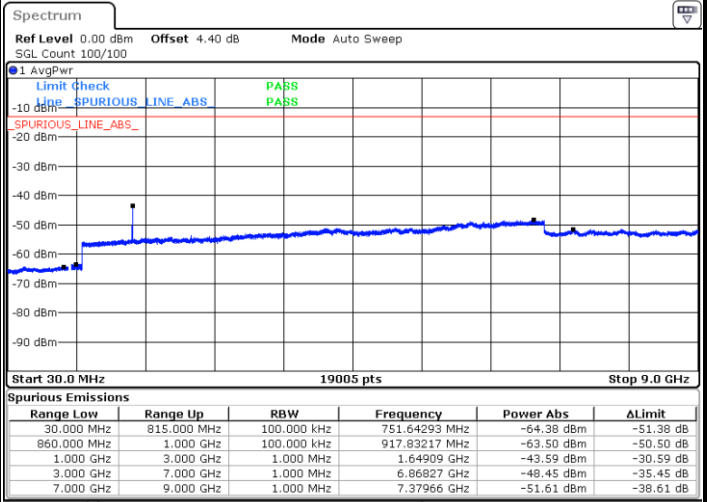

Lowest Channel / 16QAM

Date: 31.JUL.2017 12:03:35

LTE Band 5 / 3MHz

Middle Channel / QPSK

Middle Channel / 16QAM

Date: 31.JUL.2017 12:05:12

Date: 31.JUL.2017 12:06:07

Highest Channel / QPSK

Highest Channel / 16QAM

Date: 31.JUL.2017 12:14:17

Date: 31.JUL.2017 12:15:12

LTE Band 5 / 5MHz

Lowest Channel / QPSK

Lowest Channel / 16QAM

Date: 31.JUL.2017 12:23:22

Date: 31.JUL.2017 12:24:17

Middle Channel / QPSK

Middle Channel / 16QAM

Date: 31.JUL.2017 12:25:54

Date: 31.JUL.2017 12:26:49

LTE Band 5 / 5MHz

Highest Channel / QPSK

Date: 31.JUL.2017 12:34:59

Highest Channel / 16QAM