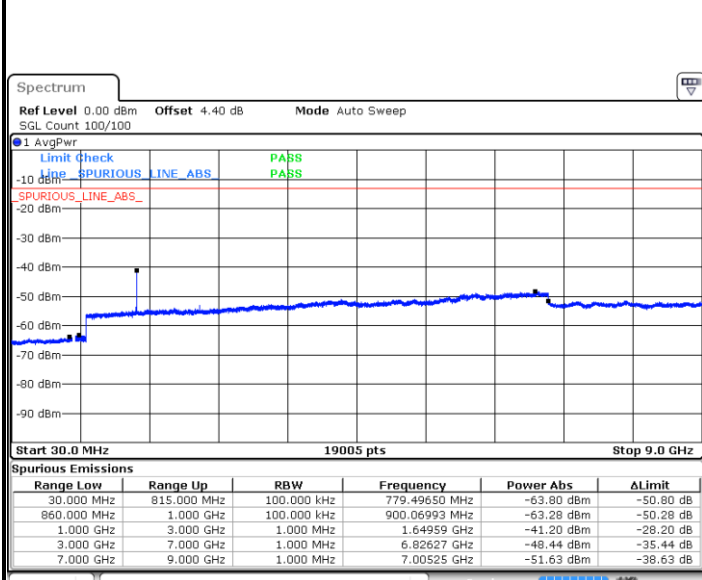

Highest Channel / 16QAM

Date: 31.JUL.2017 12:14:17

Date: 31.JUL.2017 12:15:12

LTE Band 5 / 5MHz

Lowest Channel / QPSK

Lowest Channel / 16QAM

Date: 31.JUL.2017 12:23:22

Date: 31.JUL.2017 12:24:17

Middle Channel / QPSK

Middle Channel / 16QAM

Date: 31.JUL.2017 12:25:54

Date: 31.JUL.2017 12:26:49

LTE Band 5 / 5MHz

Highest Channel / QPSK

Date: 31.JUL.2017 12:34:59

Highest Channel / 16QAM

Date: 31.JUL.2017 12:35:54

LTE Band 5 / 10MHz

Lowest Channel / QPSK

Date: 31.JUL.2017 12:44:03

Lowest Channel / 16QAM

Date: 31.JUL.2017 12:44:59

LTE Band 5 / 10MHz

Middle Channel / QPSK

Date: 31.JUL.2017 12:46:36

Middle Channel / 16QAM

Date: 31.JUL.2017 12:47:32

Highest Channel / QPSK

Date: 31.JUL.2017 13:51:55

Highest Channel / 16QAM

Date: 31.JUL.2017 14:00:19

LTE Band 12 / 1.4MHz