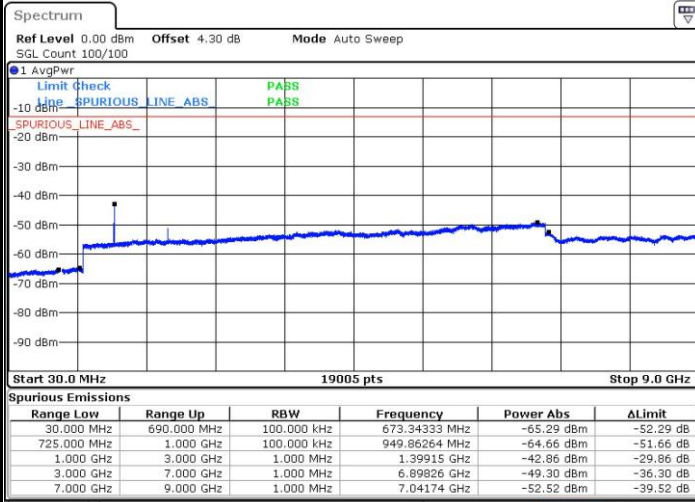

Lowest Channel / 16QAM

Date: 27.JUL.2017 18:39:07

LTE Band 12 / 3MHz

Middle Channel / QPSK

Date: 27.JUL.2017 18:40:58

Middle Channel / 16QAM

Date: 27.JUL.2017 18:40:02

Highest Channel / QPSK

Date: 27.JUL.2017 18:41:54

Highest Channel / 16QAM

Date: 27.JUL.2017 18:42:50

LTE Band 12 / 5MHz

Lowest Channel / QPSK

Lowest Channel / 16QAM

Date: 27.JUL.2017 18:55:14

Date: 27.JUL.2017 18:56:10