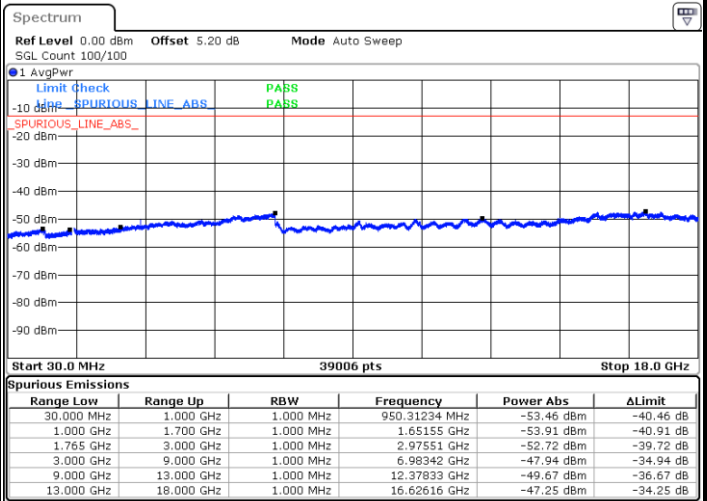

LTE Band 4 / 5MHz

Highest Channel / QPSK

Date: 28 JUL 2017 11:42:58

Highest Channel / 16QAM

Date: 28 JUL 2017 11:43:38

LTE Band 4 / 10MHz

Lowest Channel / QPSK

Date: 28 JUL 2017 11:45:42

Lowest Channel / 16QAM

Date: 28 JUL 2017 11:46:37

LTE Band 4 / 10MHz

Middle Channel / QPSK

Middle Channel / 16QAM

Date: 28 JUL 2017 11:48:15

Date: 28 JUL 2017 11:49:10

Highest Channel / QPSK

Highest Channel / 16QAM

Date: 28 JUL 2017 11:52:09

Date: 28 JUL 2017 11:52:48

LTE Band 4 / 15MHz

Lowest Channel / QPSK

Lowest Channel / 16QAM

Date: 28 JUL 2017 11:53:39

Date: 28 JUL 2017 11:54:19

Middle Channel / QPSK

Middle Channel / 16QAM

Date: 28 JUL 2017 11:55:37

Date: 28 JUL 2017 11:54:59

LTE Band 4 / 15MHz

Highest Channel / QPSK

Date: 28 JUL 2017 11:56:16

Highest Channel / 16QAM