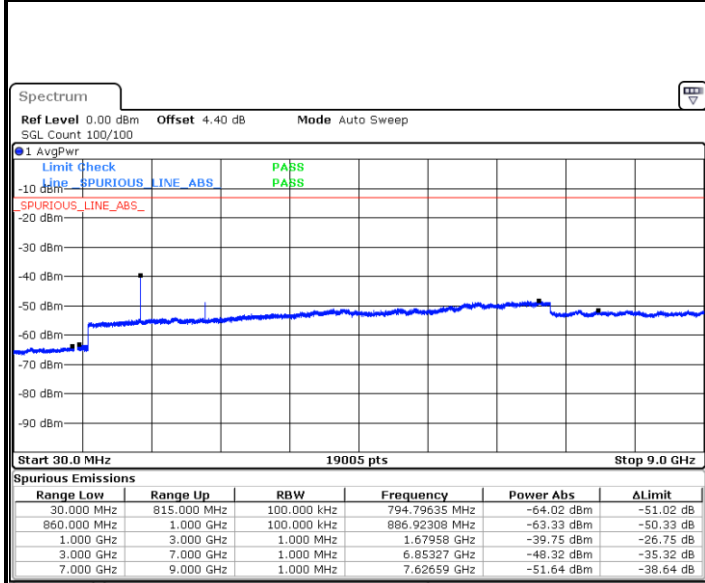

Highest Channel / 16QAM

Date: 31.JUL.2017 12:14:17

Date: 31.JUL.2017 12:15:12

LTE Band 5 / 5MHz

Lowest Channel / QPSK

Lowest Channel / 16QAM

Date: 31.JUL.2017 12:23:22

Date: 31.JUL.2017 12:24:17

Middle Channel / QPSK

Middle Channel / 16QAM

Date: 31.JUL.2017 12:25:54

Date: 31.JUL.2017 12:26:49

LTE Band 5 / 5MHz

Highest Channel / QPSK

Date: 31.JUL.2017 12:34:59

Highest Channel / 16QAM

Date: 31.JUL.2017 12:35:54

LTE Band 5 / 10MHz

Lowest Channel / QPSK

Date: 31.JUL.2017 12:44:03

Lowest Channel / 16QAM

Date: 31.JUL.2017 12:44:59

LTE Band 5 / 10MHz

Middle Channel / QPSK

Date: 31.JUL.2017 12:46:36

Middle Channel / 16QAM

Date: 31.JUL.2017 12:47:32

Highest Channel / QPSK

Date: 31.JUL.2017 13:51:55

Highest Channel / 16QAM

Date: 31.JUL.2017 14:00:19

LTE Band 12 / 1.4MHz