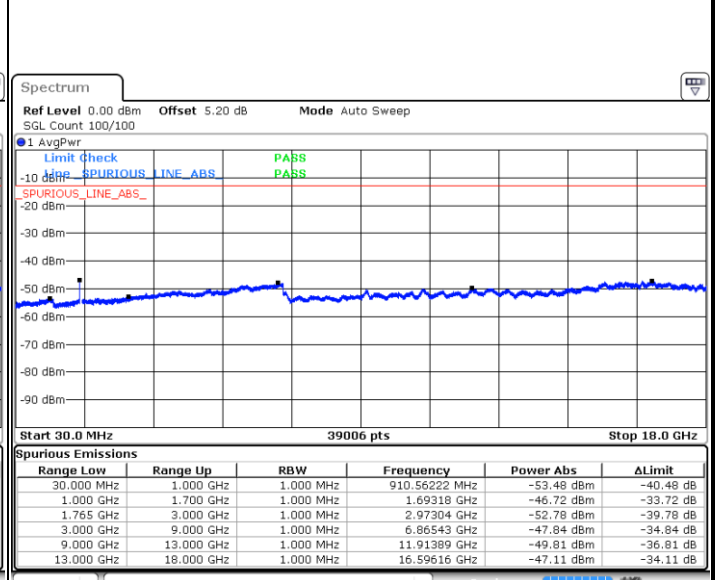

LTE Band 4 / 5MHz

Highest Channel / QPSK

Date: 28 JUL 2017 11:42:58

Highest Channel / 16QAM

Date: 28 JUL 2017 11:43:38

LTE Band 4 / 10MHz

Lowest Channel / QPSK

Date: 28 JUL 2017 11:45:42

Lowest Channel / 16QAM

Date: 28 JUL 2017 11:46:37

LTE Band 4 / 10MHz

Middle Channel / QPSK

Middle Channel / 16QAM

Date: 28 JUL 2017 11:48:15

Date: 28 JUL 2017 11:49:10

Highest Channel / QPSK

Highest Channel / 16QAM

Date: 28 JUL 2017 11:52:09

Date: 28 JUL 2017 11:52:48

LTE Band 4 / 15MHz

Lowest Channel / QPSK

Lowest Channel / 16QAM

Date: 28 JUL 2017 11:53:39

Date: 28 JUL 2017 11:54:19