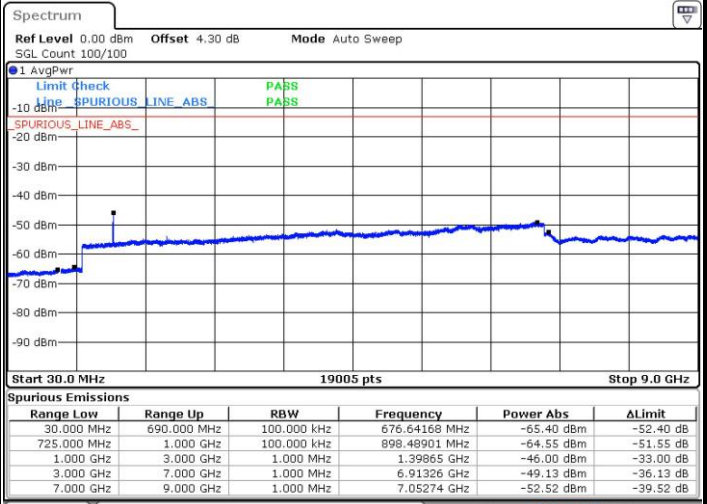

Date: 31.JUL.2017 12:35:54

LTE Band 5 / 10MHz

Lowest Channel / QPSK

Date: 31.JUL.2017 12:44:03

Lowest Channel / 16QAM

Date: 31.JUL.2017 12:44:59

LTE Band 5 / 10MHz

Middle Channel / QPSK

Date: 31.JUL.2017 12:46:36

Middle Channel / 16QAM

Date: 31.JUL.2017 12:47:32

Highest Channel / QPSK

Date: 31.JUL.2017 13:51:55

Highest Channel / 16QAM

Date: 31.JUL.2017 14:00:19

LTE Band 12 / 1.4MHz

Lowest Channel / QPSK

Lowest Channel / 16QAM

Date: 27.JUL.2017 18:21:15

Date: 27.JUL.2017 18:22:11

Middle Channel / QPSK

Middle Channel / 16QAM

Date: 27.JUL.2017 18:24:03

Date: 27.JUL.2017 18:23:07

LTE Band 12 / 1.4MHz

Highest Channel / QPSK

Date: 27.JUL.2017 18:24:58

Highest Channel / 16QAM

Date: 27.JUL.2017 18:25:54

LTE Band 12 / 3MHz

Lowest Channel / QPSK

Date: 27.JUL.2017 18:38:11