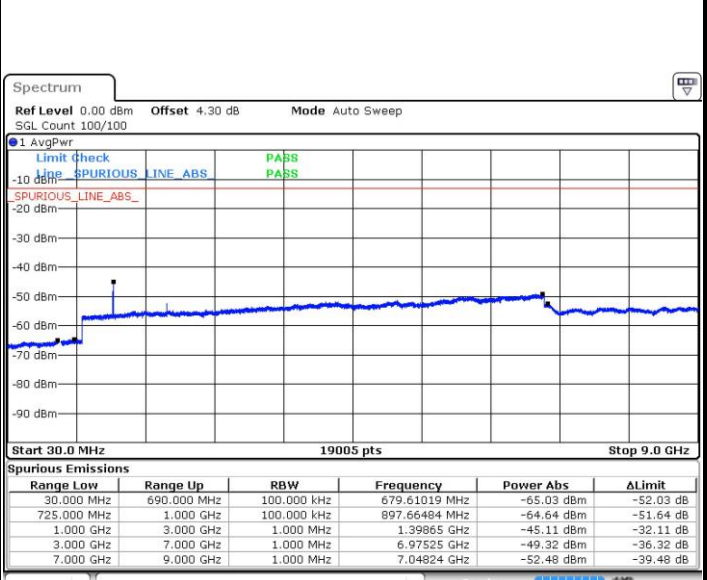

Lowest Channel / QPSK

Lowest Channel / 16QAM

Date: 27.JUL.2017 18:21:15

Date: 27.JUL.2017 18:22:11

Middle Channel / QPSK

Middle Channel / 16QAM

Date: 27.JUL.2017 18:24:03

Date: 27.JUL.2017 18:23:07

LTE Band 12 / 1.4MHz

Highest Channel / QPSK

Date: 27.JUL.2017 18:24:58

Highest Channel / 16QAM

Date: 27.JUL.2017 18:25:54

LTE Band 12 / 3MHz

Lowest Channel / QPSK

Date: 27.JUL.2017 18:38:11

Lowest Channel / 16QAM

Date: 27.JUL.2017 18:39:07

LTE Band 12 / 3MHz

Middle Channel / QPSK

Date: 27.JUL.2017 18:40:58

Middle Channel / 16QAM

Date: 27.JUL.2017 18:40:02

Highest Channel / QPSK

Date: 27.JUL.2017 18:41:54

Highest Channel / 16QAM

Date: 27.JUL.2017 18:42:50

LTE Band 12 / 5MHz

Lowest Channel / QPSK

Lowest Channel / 16QAM

Date: 27.JUL.2017 18:55:14

Date: 27.JUL.2017 18:56:10