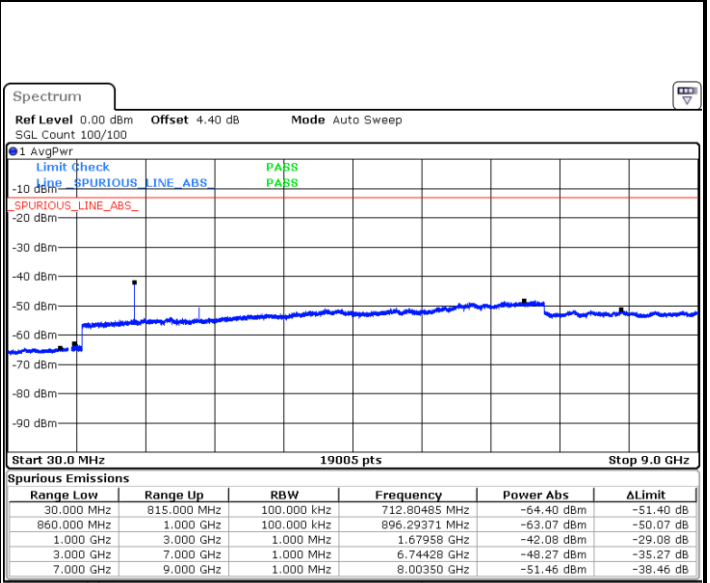

Date: 31.JUL.2017 12:35:54

LTE Band 5 / 10MHz

Lowest Channel / QPSK

Date: 31.JUL.2017 12:44:03

Lowest Channel / 16QAM

Date: 31.JUL.2017 12:44:59

LTE Band 5 / 10MHz

Middle Channel / QPSK

Date: 31.JUL.2017 12:46:36

Middle Channel / 16QAM

Date: 31.JUL.2017 12:47:32

Highest Channel / QPSK

Date: 31.JUL.2017 13:51:55

Highest Channel / 16QAM

Date: 31.JUL.2017 14:00:19

LTE Band 12 / 1.4MHz

Lowest Channel / QPSK

Lowest Channel / 16QAM

Date: 27.JUL.2017 18:21:15

Date: 27.JUL.2017 18:22:11

Middle Channel / QPSK

Middle Channel / 16QAM

Date: 27.JUL.2017 18:24:03

Date: 27.JUL.2017 18:23:07

LTE Band 12 / 1.4MHz

Highest Channel / QPSK

Date: 27.JUL.2017 18:24:58

Highest Channel / 16QAM

Date: 27.JUL.2017 18:25:54

LTE Band 12 / 3MHz

Lowest Channel / QPSK

Date: 27.JUL.2017 18:38:11