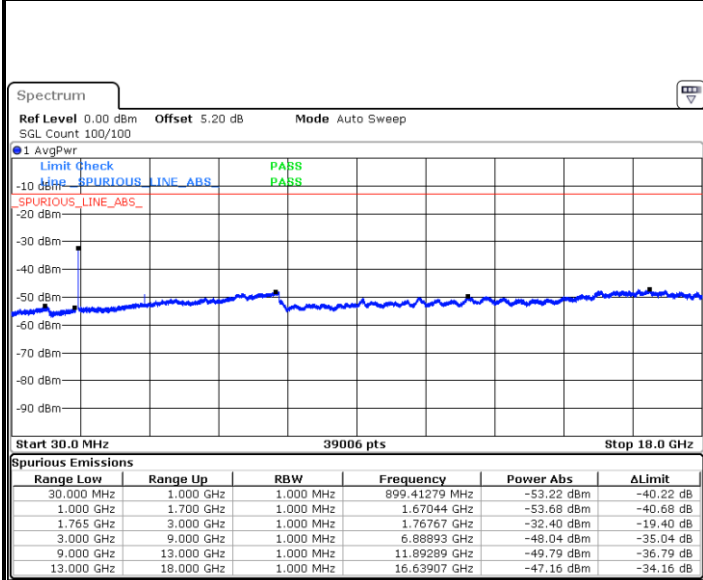

Highest Channel / 16QAM

Date: 28 JUL 2017 11:52:09

Date: 28 JUL 2017 11:52:48

LTE Band 4 / 15MHz

Lowest Channel / QPSK

Lowest Channel / 16QAM

Date: 28 JUL 2017 11:53:39

Date: 28 JUL 2017 11:54:19

Middle Channel / QPSK

Middle Channel / 16QAM

Date: 28 JUL 2017 11:55:37

Date: 28 JUL 2017 11:54:59

LTE Band 4 / 15MHz

Highest Channel / QPSK

Date: 28 JUL 2017 11:56:16

Highest Channel / 16QAM

Date: 28 JUL 2017 11:56:54

LTE Band 4 / 20MHz

Lowest Channel / QPSK

Date: 28 JUL 2017 11:57:40

Lowest Channel / 16QAM

Date: 28 JUL 2017 11:58:18

LTE Band 4 / 20MHz

Middle Channel / QPSK

Middle Channel / 16QAM

Date: 28 JUL 2017 11:59:41

Date: 28 JUL 2017 11:58:56

Highest Channel / QPSK

Highest Channel / 16QAM

Date: 28 JUL 2017 12:00:20

Date: 28 JUL 2017 12:00:58

LTE Band 5 / 1.4MHz