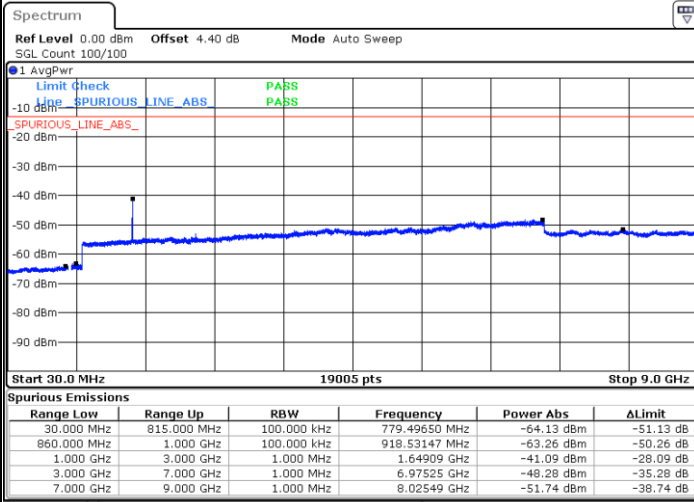

Lowest Channel / 16QAM

Date: 31.JUL.2017 12:03:35

LTE Band 5 / 3MHz

Middle Channel / QPSK

Middle Channel / 16QAM

Date: 31.JUL.2017 12:05:12

Date: 31.JUL.2017 12:06:07

Highest Channel / QPSK

Highest Channel / 16QAM

Date: 31.JUL.2017 12:14:17

Date: 31.JUL.2017 12:15:12

LTE Band 5 / 5MHz

Lowest Channel / QPSK

Lowest Channel / 16QAM

Date: 31.JUL.2017 12:23:22

Date: 31.JUL.2017 12:24:17

Middle Channel / QPSK

Middle Channel / 16QAM

Date: 31.JUL.2017 12:25:54

Date: 31.JUL.2017 12:26:49

LTE Band 5 / 5MHz

Highest Channel / QPSK

Date: 31.JUL.2017 12:34:59

Highest Channel / 16QAM