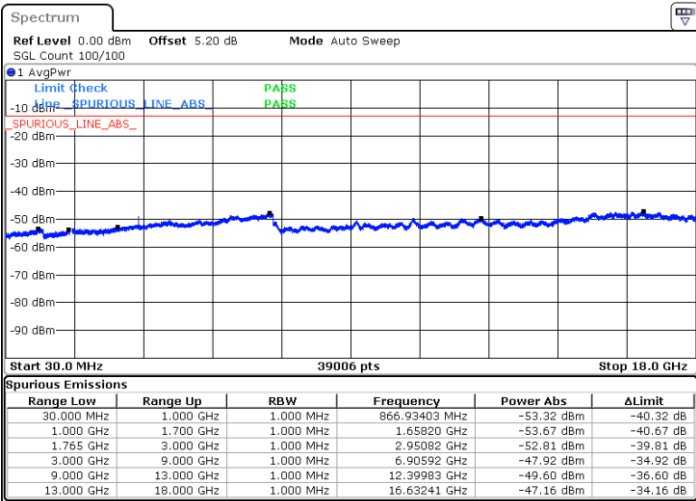

LTE Band 4 / 5MHz

Highest Channel / QPSK

Date: 28 JUL 2017 11:42:58

Highest Channel / 16QAM

Date: 28 JUL 2017 11:43:38

LTE Band 4 / 10MHz

Lowest Channel / QPSK

Date: 28 JUL 2017 11:45:42

Lowest Channel / 16QAM

Date: 28 JUL 2017 11:46:37

LTE Band 4 / 10MHz

Middle Channel / QPSK

Middle Channel / 16QAM

Date: 28 JUL 2017 11:48:15

Date: 28 JUL 2017 11:49:10

Highest Channel / QPSK

Highest Channel / 16QAM

Date: 28 JUL 2017 11:52:09

Date: 28 JUL 2017 11:52:48

LTE Band 4 / 15MHz

Lowest Channel / QPSK

Lowest Channel / 16QAM

Date: 28 JUL 2017 11:53:39

Date: 28 JUL 2017 11:54:19

Middle Channel / QPSK

Middle Channel / 16QAM

Date: 28 JUL 2017 11:55:37

Date: 28 JUL 2017 11:54:59

LTE Band 4 / 15MHz

Highest Channel / QPSK

Date: 28 JUL 2017 11:56:16

Highest Channel / 16QAM