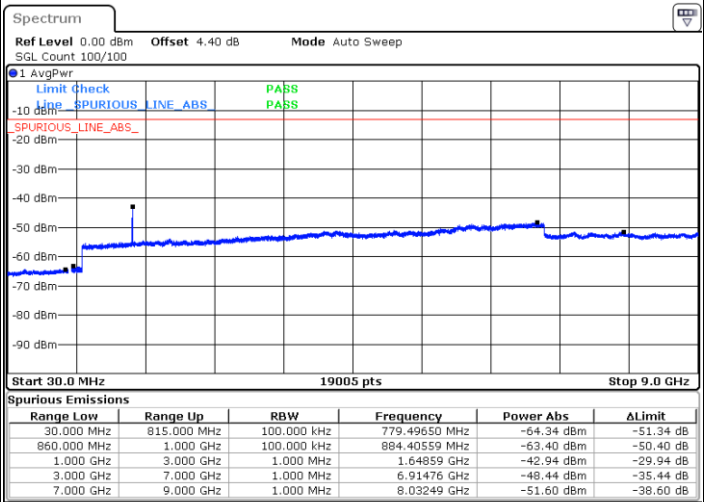

Lowest Channel / QPSK

Lowest Channel / 16QAM

Date: 31.JUL.2017 11:41:58

Date: 31.JUL.2017 11:42:53

Middle Channel / QPSK

Middle Channel / 16QAM

Date: 31.JUL.2017 11:44:31

Date: 31.JUL.2017 11:45:26

LTE Band 5 / 1.4MHz

Highest Channel / QPSK

Date: 31.JUL.2017 11:53:35

Highest Channel / 16QAM

Date: 31.JUL.2017 11:54:30

LTE Band 5 / 3MHz

Lowest Channel / QPSK

Date: 31.JUL.2017 12:02:40

Lowest Channel / 16QAM

Date: 31.JUL.2017 12:03:35

LTE Band 5 / 3MHz

Middle Channel / QPSK

Middle Channel / 16QAM

Date: 31.JUL.2017 12:05:12

Date: 31.JUL.2017 12:06:07

Highest Channel / QPSK

Highest Channel / 16QAM

Date: 31.JUL.2017 12:14:17

Date: 31.JUL.2017 12:15:12

LTE Band 5 / 5MHz

Lowest Channel / QPSK

Lowest Channel / 16QAM

Date: 31.JUL.2017 12:23:22

Date: 31.JUL.2017 12:24:17