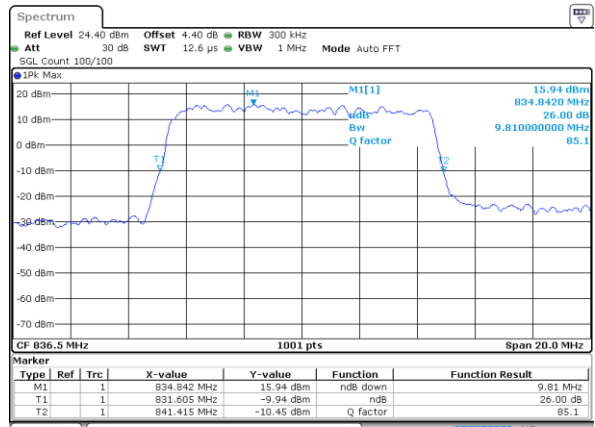

Date: 31 JUL 2017 12:25:00

Highest Channel / 5MHz / QPSK

Date: 31 JUL 2017 12:27:22

Highest Channel / 5MHz / 16QAM

Date: 31 JUL 2017 12:27:32

LTE Band 5

Lowest Channel / 10MHz / QPSK

Date: 31 JUL 2017 12:36:26

Lowest Channel / 10MHz / 16QAM

Date: 31 JUL 2017 12:36:37

Middle Channel / 10MHz / QPSK

Date: 31 JUL 2017 12:45:31

Middle Channel / 10MHz / 16QAM

Date: 31 JUL 2017 12:45:42

Highest Channel / 10MHz / QPSK

Date: 31 JUL 2017 12:48:04

Highest Channel / 10MHz / 16QAM

Date: 31 JUL 2017 12:48:14

LTE Band 12

Lowest Channel / 1.4MHz / QPSK

Date: 27 JUL 2017 18:20:20

Lowest Channel / 1.4MHz / 16QAM

Date: 27 JUL 2017 18:20:09

Middle Channel / 1.4MHz / QPSK

Date: 27 JUL 2017 18:19:47

Middle Channel / 1.4MHz / 16QAM

Date: 27 JUL 2017 18:19:58

Highest Channel / 1.4MHz / QPSK

Date: 27 JUL 2017 18:19:36

Highest Channel / 1.4MHz / 16QAM

Date: 27 JUL 2017 18:19:25

LTE Band 12