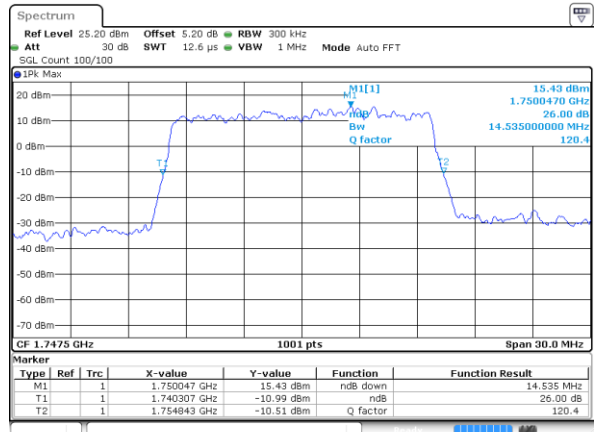

Highest Channel / 10MHz / QPSK

Date: 28 JUL 2017 11:51:16

Highest Channel / 10MHz / 16QAM

Date: 28 JUL 2017 11:51:28

LTE Band 4

Lowest Channel / 15MHz / QPSK

Date: 28 JUL 2017 12:01:44

Lowest Channel / 15MHz / 16QAM

Date: 28 JUL 2017 12:01:23

Middle Channel / 15MHz / QPSK

Date: 28 JUL 2017 12:02:07

Middle Channel / 15MHz / 16QAM

Date: 28 JUL 2017 12:02:28

Highest Channel / 15MHz / QPSK

Date: 28 JUL 2017 12:03:14

Highest Channel / 15MHz / 16QAM

Date: 28 JUL 2017 12:02:48

LTE Band 4

Lowest Channel / 20MHz / QPSK

Date: 28 JUL 2017 12:03:39

Lowest Channel / 20MHz / 16QAM

Date: 28 JUL 2017 12:04:01

Middle Channel / 20MHz / QPSK

Date: 28 JUL 2017 12:04:44