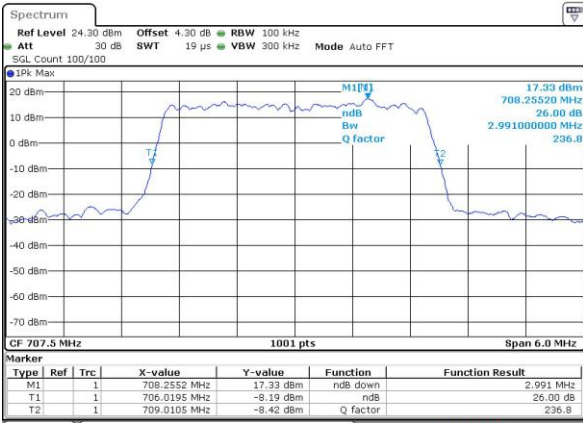

Date: 27 JUL 2017 18:19:47

Middle Channel / 1.4MHz / 16QAM

Date: 27 JUL 2017 18:19:58

Highest Channel / 1.4MHz / QPSK

Date: 27 JUL 2017 18:19:36

Highest Channel / 1.4MHz / 16QAM

Date: 27 JUL 2017 18:19:25

LTE Band 12

Lowest Channel / 3MHz / QPSK

Date: 27 JUL 2017 18:37:16

Lowest Channel / 3MHz / 16QAM

Date: 27 JUL 2017 18:37:05

Middle Channel / 3MHz / QPSK

Date: 27 JUL 2017 18:36:43

Middle Channel / 3MHz / 16QAM

Date: 27 JUL 2017 18:36:54

Highest Channel / 3MHz / QPSK

Date: 27 JUL 2017 18:36:32

Highest Channel / 3MHz / 16QAM

Date: 27 JUL 2017 18:36:21

LTE Band 12

Lowest Channel / 5MHz / QPSK

Date: 27 JUL 2017 18:54:19

Lowest Channel / 5MHz / 16QAM