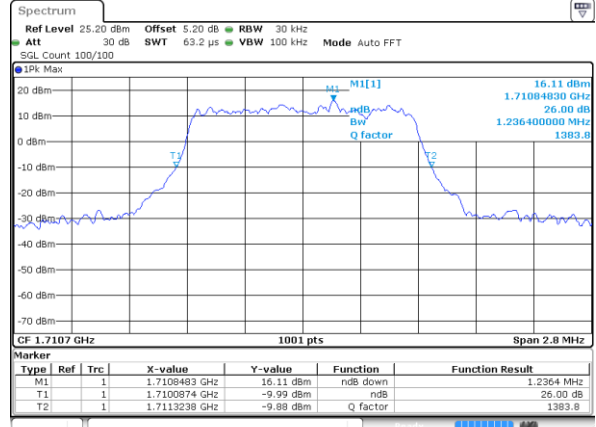

LTE Band 4

Lowest Channel / 1.4MHz / QPSK

Date: 28 JUL 2017 10:46:55

Lowest Channel / 1.4MHz / 16QAM

Date: 28 JUL 2017 10:47:06

Middle Channel / 1.4MHz / QPSK

Date: 28 JUL 2017 10:49:28

Middle Channel / 1.4MHz / 16QAM

Date: 28 JUL 2017 10:49:38

Highest Channel / 1.4MHz / QPSK

Date: 28 JUL 2017 10:52:01

Highest Channel / 1.4MHz / 16QAM

Date: 28 JUL 2017 10:52:12

LTE Band 4

Lowest Channel / 3MHz / QPSK

Date: 28 JUL 2017 10:58:15