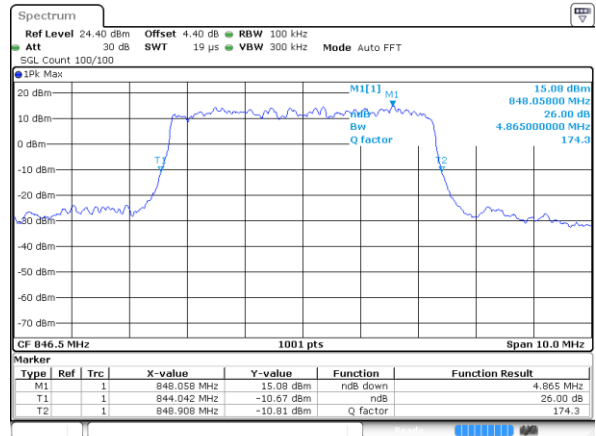

LTE Band 5

Lowest Channel / 5MHz / QPSK

Date: 31 JUL 2017 12:15:44

Lowest Channel / 5MHz / 16QAM

Date: 31 JUL 2017 12:15:55

Middle Channel / 5MHz / QPSK

Date: 31 JUL 2017 12:24:49

Middle Channel / 5MHz / 16QAM

Date: 31 JUL 2017 12:25:00

Highest Channel / 5MHz / QPSK

Date: 31 JUL 2017 12:27:22

Highest Channel / 5MHz / 16QAM

Date: 31 JUL 2017 12:27:32

LTE Band 5

Lowest Channel / 10MHz / QPSK

Date: 31 JUL 2017 12:36:26