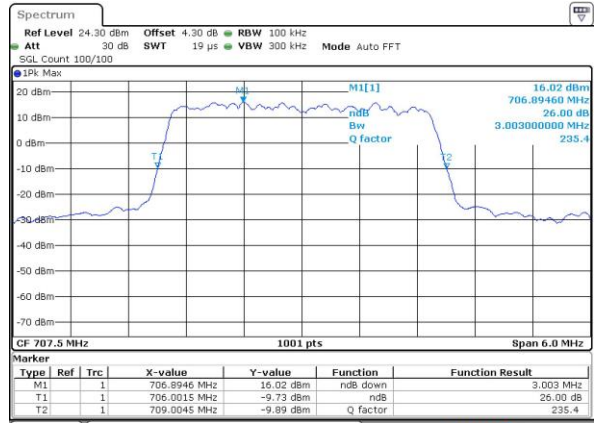

Date: 27 JUL 2017 18:19:47

Middle Channel / 1.4MHz / 16QAM

Date: 27 JUL 2017 18:19:58

Highest Channel / 1.4MHz / QPSK

Date: 27 JUL 2017 18:19:36

Highest Channel / 1.4MHz / 16QAM

Date: 27 JUL 2017 18:19:25

LTE Band 12

Lowest Channel / 3MHz / QPSK

Date: 27 JUL 2017 18:37:16

Lowest Channel / 3MHz / 16QAM

Date: 27 JUL 2017 18:37:05

Middle Channel / 3MHz / QPSK

Date: 27 JUL 2017 18:36:43

Middle Channel / 3MHz / 16QAM

Date: 27 JUL 2017 18:36:54

Highest Channel / 3MHz / QPSK

Date: 27 JUL 2017 18:36:32

Highest Channel / 3MHz / 16QAM

Date: 27 JUL 2017 18:36:21

LTE Band 12

Lowest Channel / 5MHz / QPSK

Date: 27 JUL 2017 18:54:19

Lowest Channel / 5MHz / 16QAM