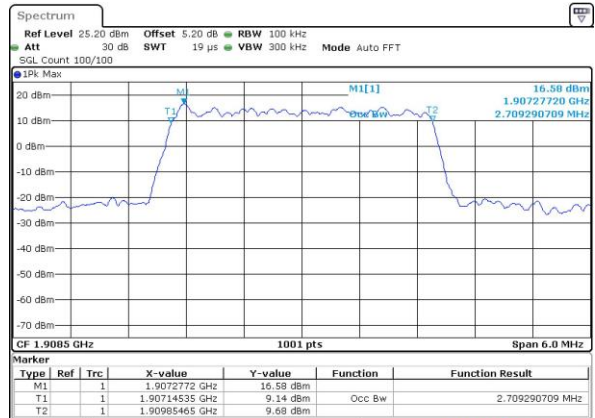

Date: 27 JUL 2017 15:41:14

Highest Channel / 1.4MHz / QPSK

Date: 27 JUL 2017 15:43:39

Highest Channel / 1.4MHz / 16QAM

Date: 27 JUL 2017 15:43:51

LTE Band 2

Lowest Channel / 3MHz / QPSK

Date: 27 JUL 2017 15:50:51

Lowest Channel / 3MHz / 16QAM

Date: 27 JUL 2017 15:51:02

Middle Channel / 3MHz / QPSK

Date: 27 JUL 2017 15:58:02

Middle Channel / 3MHz / 16QAM

Date: 27 JUL 2017 15:58:14

Highest Channel / 3MHz / QPSK

Date: 27 JUL 2017 16:00:41

Highest Channel / 3MHz / 16QAM

Date: 27 JUL 2017 16:00:52

LTE Band 2

Lowest Channel / 5MHz / QPSK

Date: 27 JUL 2017 16:07:52

Lowest Channel / 5MHz / 16QAM

Date: 27 JUL 2017 16:08:03

Middle Channel / 5MHz / QPSK