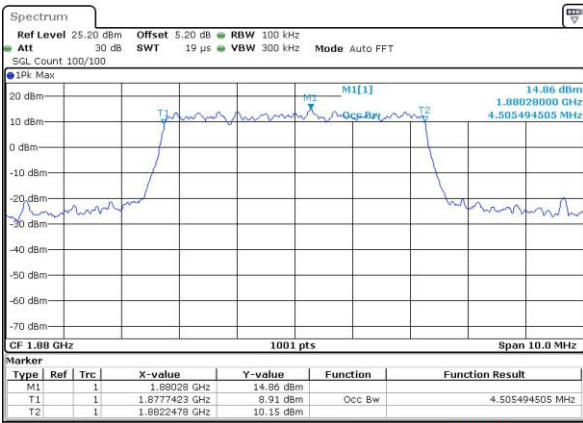

Highest Channel / 3MHz / 16QAM

Date: 27 JUL 2017 16:00:52

LTE Band 2

Lowest Channel / 5MHz / QPSK

Date: 27 JUL 2017 16:07:52

Lowest Channel / 5MHz / 16QAM

Date: 27 JUL 2017 16:08:03

Middle Channel / 5MHz / QPSK

Date: 27 JUL 2017 16:15:03

Middle Channel / 5MHz / 16QAM

Date: 27 JUL 2017 16:15:15

Highest Channel / 5MHz / QPSK

Date: 27 JUL 2017 16:17:40

Highest Channel / 5MHz / 16QAM

Date: 27 JUL 2017 16:17:51

LTE Band 2