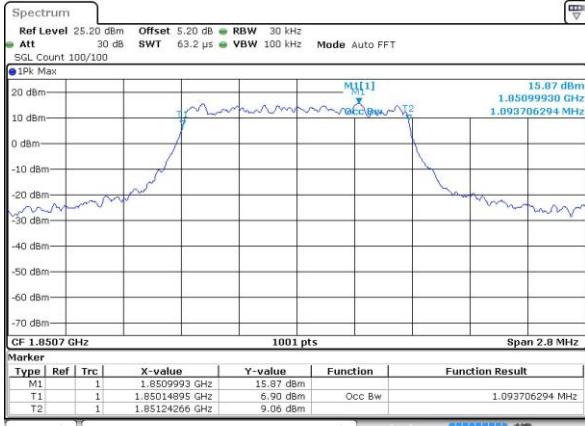

LTE Band 2

Lowest Channel / 1.4MHz / QPSK

Date: 27 JUL 2017 15:33:51