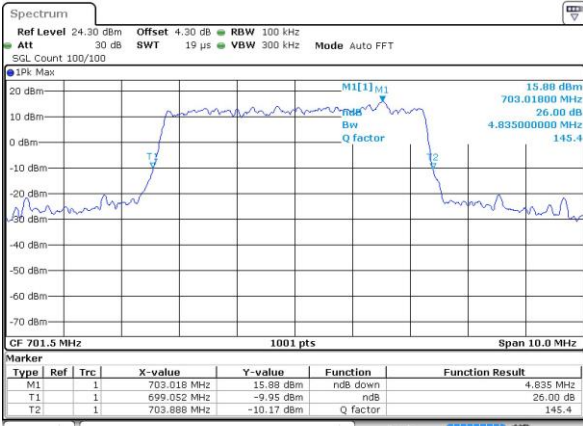

Highest Channel / 3MHz / QPSK

Date: 27 JUL 2017 18:36:32

Highest Channel / 3MHz / 16QAM

Date: 27 JUL 2017 18:36:21

LTE Band 12

Lowest Channel / 5MHz / QPSK

Date: 27 JUL 2017 18:54:19

Lowest Channel / 5MHz / 16QAM