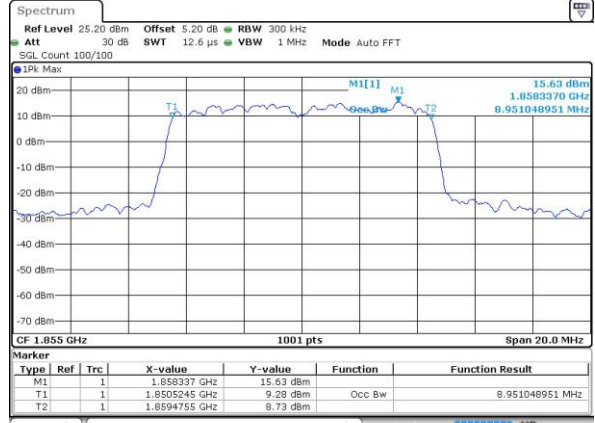

Lowest Channel / 10MHz / 16QAM

Date: 27 JUL 2017 16:25:03