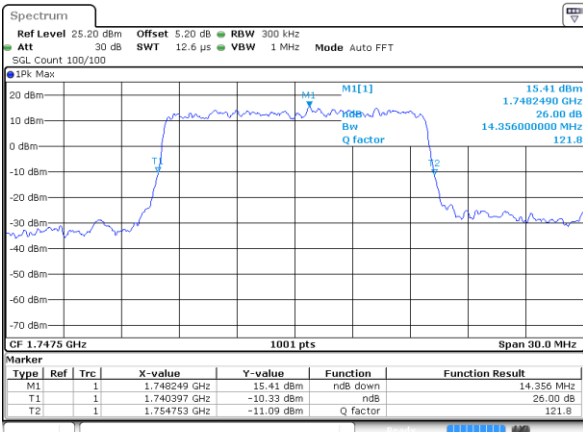

Highest Channel / 10MHz / QPSK

Date: 28 JUL 2017 11:51:16

Highest Channel / 10MHz / 16QAM

Date: 28 JUL 2017 11:51:28

LTE Band 4

Lowest Channel / 15MHz / QPSK

Date: 28 JUL 2017 12:01:44

Lowest Channel / 15MHz / 16QAM

Date: 28 JUL 2017 12:01:23

Middle Channel / 15MHz / QPSK

Date: 28 JUL 2017 12:02:07

Middle Channel / 15MHz / 16QAM

Date: 28 JUL 2017 12:02:28

Highest Channel / 15MHz / QPSK

Date: 28 JUL 2017 12:03:14

Highest Channel / 15MHz / 16QAM

Date: 28 JUL 2017 12:02:48

LTE Band 4

Lowest Channel / 20MHz / QPSK

Date: 28 JUL 2017 12:03:39

Lowest Channel / 20MHz / 16QAM

Date: 28 JUL 2017 12:04:01

Middle Channel / 20MHz / QPSK

Date: 28 JUL 2017 12:04:44