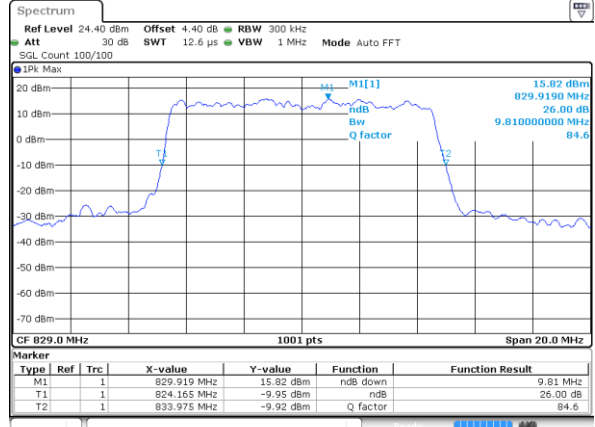

LTE Band 5

Lowest Channel / 5MHz / QPSK

Date: 31 JUL 2017 12:15:44

Lowest Channel / 5MHz / 16QAM

Date: 31 JUL 2017 12:15:55

Middle Channel / 5MHz / QPSK

Date: 31 JUL 2017 12:24:49

Middle Channel / 5MHz / 16QAM

Date: 31 JUL 2017 12:25:00

Highest Channel / 5MHz / QPSK

Date: 31 JUL 2017 12:27:22

Highest Channel / 5MHz / 16QAM

Date: 31 JUL 2017 12:27:32

LTE Band 5

Lowest Channel / 10MHz / QPSK

Date: 31 JUL 2017 12:36:26

Lowest Channel / 10MHz / 16QAM

Date: 31 JUL 2017 12:36:37

Middle Channel / 10MHz / QPSK

Date: 31 JUL 2017 12:45:31

Middle Channel / 10MHz / 16QAM

Date: 31 JUL 2017 12:45:42

Highest Channel / 10MHz / QPSK

Date: 31 JUL 2017 12:48:04