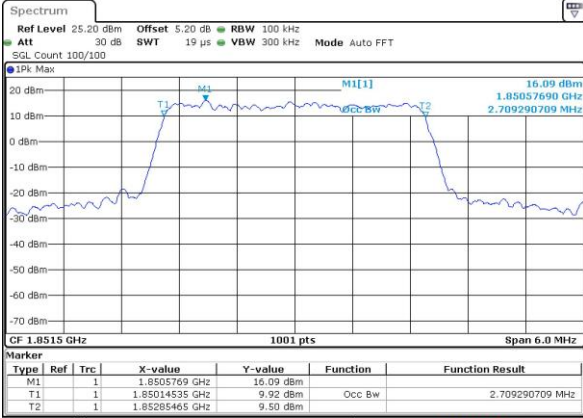

LTE Band 2

Lowest Channel / 1.4MHz / QPSK

Date: 27 JUL 2017 15:33:51

Lowest Channel / 1.4MHz / 16QAM

Date: 27 JUL 2017 15:34:03

Middle Channel / 1.4MHz / QPSK

Date: 27 JUL 2017 15:41:03

Middle Channel / 1.4MHz / 16QAM

Date: 27 JUL 2017 15:41:14

Highest Channel / 1.4MHz / QPSK

Date: 27 JUL 2017 15:43:39

Highest Channel / 1.4MHz / 16QAM

Date: 27 JUL 2017 15:43:51

LTE Band 2

Lowest Channel / 3MHz / QPSK

Date: 27 JUL 2017 15:50:51