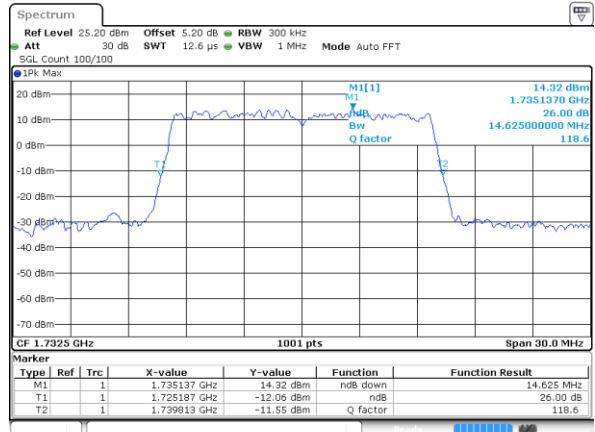

Middle Channel / 15MHz / 16QAM

Date: 28 JUL 2017 12:02:28