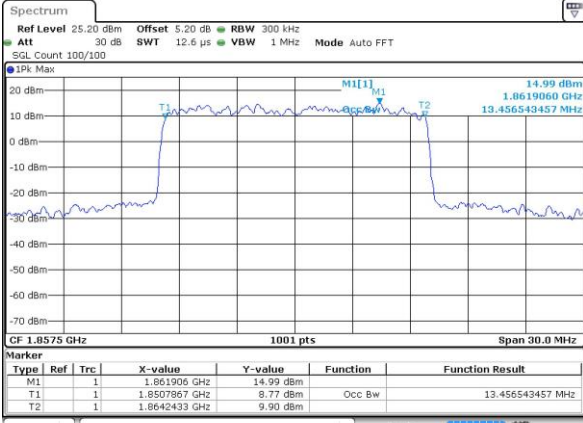

Highest Channel / 10MHz / QPSK

Date: 27 JUL 2017 16:34:40

Highest Channel / 10MHz / 16QAM

Date: 27 JUL 2017 16:34:51

LTE Band 2

Lowest Channel / 15MHz / QPSK

Date: 27_JUL 2017 16:41:51

Lowest Channel / 15MHz / 16QAM