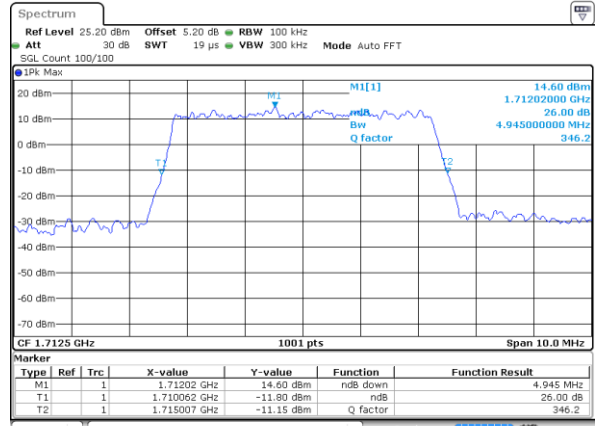

Highest Channel / 3MHz / 16QAM

Date: 28 JUL 2017 11:01:24

LTE Band 4

Lowest Channel / 5MHz / QPSK

Date: 28_JUL_2017 11:36:54

Lowest Channel / 5MHz / 16QAM

Date: 28_JUL_2017 11:37:23

Middle Channel / 5MHz / QPSK

Date: 28_JUL_2017 11:38:18

Middle Channel / 5MHz / 16QAM

Date: 28_JUL_2017 11:37:54

Highest Channel / 5MHz / QPSK

Date: 28_JUL_2017 11:38:40

Highest Channel / 5MHz / 16QAM

Date: 28_JUL_2017 11:39:16

LTE Band 4