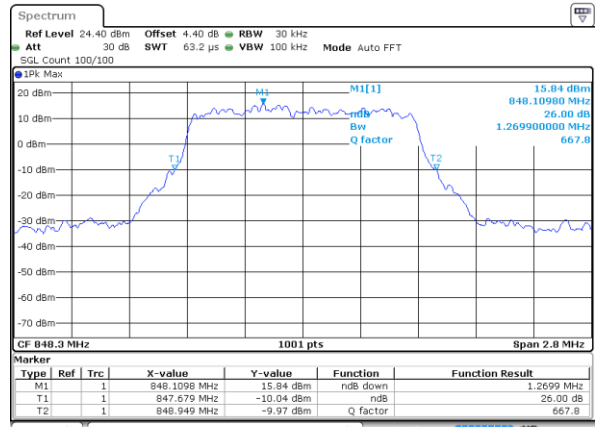

Middle Channel / 20MHz / 16QAM

Date: 28 JUL 2017 12:04:21

Highest Channel / 20MHz / QPSK

Date: 28 JUL 2017 12:05:06

Highest Channel / 20MHz / 16QAM

Date: 28 JUL 2017 12:05:31

LTE Band 5

Lowest Channel / 1.4MHz / QPSK

Date: 31 JUL 2017 11:34:31

Lowest Channel / 1.4MHz / 16QAM

Date: 31 JUL 2017 11:34:20

Middle Channel / 1.4MHz / QPSK

Date: 31 JUL 2017 11:43:25

Middle Channel / 1.4MHz / 16QAM

Date: 31 JUL 2017 11:43:36

Highest Channel / 1.4MHz / QPSK

Date: 31 JUL 2017 11:45:58

Highest Channel / 1.4MHz / 16QAM

Date: 31 JUL 2017 11:46:09

LTE Band 5

Lowest Channel / 3MHz / QPSK

Date: 31 JUL 2017 11:55:03

Lowest Channel / 3MHz / 16QAM

Date: 31 JUL 2017 11:55:13