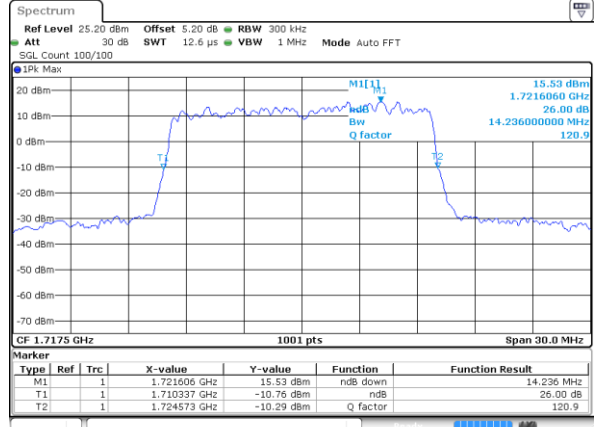

Highest Channel / 10MHz / QPSK

Date: 28 JUL 2017 11:51:16

Highest Channel / 10MHz / 16QAM

Date: 28 JUL 2017 11:51:28

LTE Band 4

Lowest Channel / 15MHz / QPSK

Date: 28 JUL 2017 12:01:44

Lowest Channel / 15MHz / 16QAM