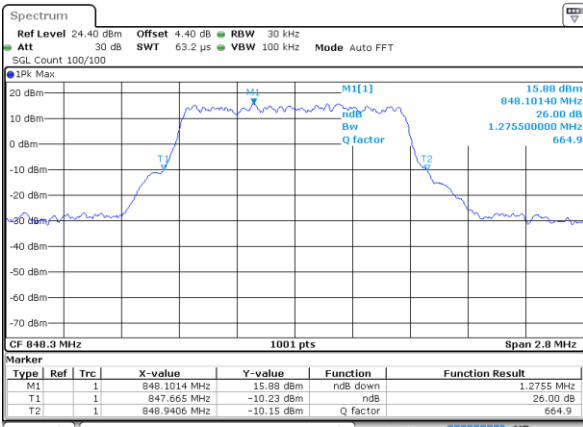

Middle Channel / 20MHz / 16QAM

Date: 28 JUL 2017 12:04:21

Highest Channel / 20MHz / QPSK

Date: 28 JUL 2017 12:05:06

Highest Channel / 20MHz / 16QAM

Date: 28 JUL 2017 12:05:31

LTE Band 5

Lowest Channel / 1.4MHz / QPSK

Date: 31 JUL 2017 11:34:31

Lowest Channel / 1.4MHz / 16QAM

Date: 31 JUL 2017 11:34:20

Middle Channel / 1.4MHz / QPSK

Date: 31 JUL 2017 11:43:25

Middle Channel / 1.4MHz / 16QAM

Date: 31 JUL 2017 11:43:36

Highest Channel / 1.4MHz / QPSK

Date: 31 JUL 2017 11:45:58

Highest Channel / 1.4MHz / 16QAM

Date: 31 JUL 2017 11:46:09

LTE Band 5

Lowest Channel / 3MHz / QPSK

Date: 31 JUL 2017 11:55:03

Lowest Channel / 3MHz / 16QAM

Date: 31 JUL 2017 11:55:13