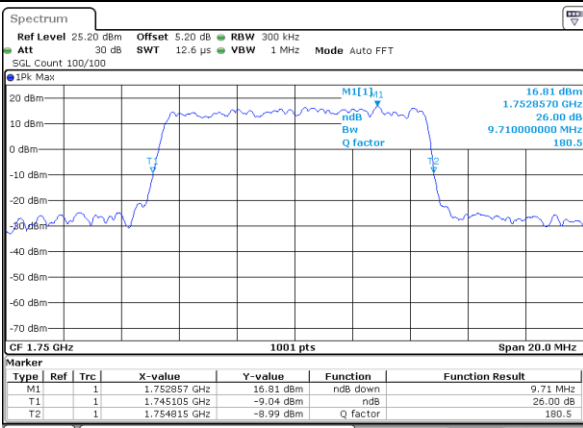

Date: 28_JUL_2017 11:38:18

Middle Channel / 5MHz / 16QAM

Date: 28_JUL_2017 11:37:54

Highest Channel / 5MHz / QPSK

Date: 28_JUL_2017 11:38:40

Highest Channel / 5MHz / 16QAM

Date: 28_JUL_2017 11:39:16

LTE Band 4

Lowest Channel / 10MHz / QPSK

Date: 28 JUL 2017 11:44:37

Lowest Channel / 10MHz / 16QAM

Date: 28 JUL 2017 11:44:47

Middle Channel / 10MHz / QPSK

Date: 28 JUL 2017 11:47:09

Middle Channel / 10MHz / 16QAM

Date: 28 JUL 2017 11:47:20

Highest Channel / 10MHz / QPSK

Date: 28 JUL 2017 11:51:16

Highest Channel / 10MHz / 16QAM

Date: 28 JUL 2017 11:51:28

LTE Band 4

Lowest Channel / 15MHz / QPSK

Date: 28 JUL 2017 12:01:44

Lowest Channel / 15MHz / 16QAM