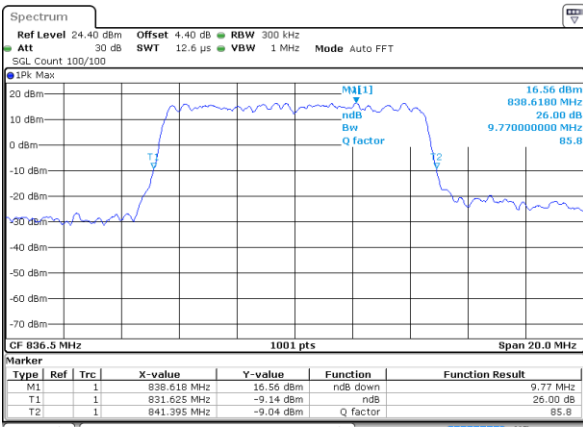

Middle Channel / 10MHz / QPSK

Date: 31 JUL 2017 12:45:31