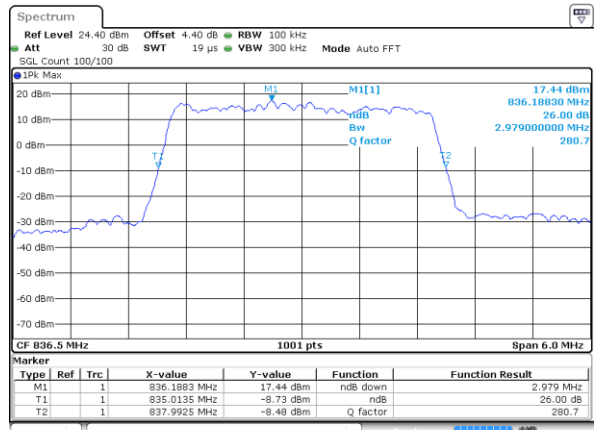

Middle Channel / 3MHz / 16QAM

Date: 31 JUL 2017 12:04:18