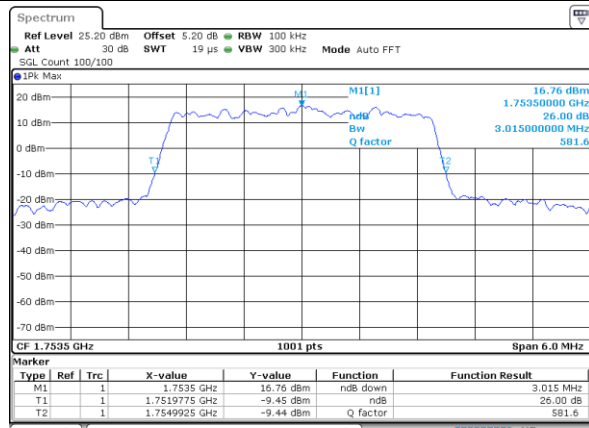

Date: 28 JUL 2017 10:49:38

Highest Channel / 1.4MHz / QPSK

Date: 28 JUL 2017 10:52:01

Highest Channel / 1.4MHz / 16QAM

Date: 28 JUL 2017 10:52:12

LTE Band 4

Lowest Channel / 3MHz / QPSK

Date: 28 JUL 2017 10:58:15

Lowest Channel / 3MHz / 16QAM

Date: 28 JUL 2017 10:58:47

Middle Channel / 3MHz / QPSK

Date: 28 JUL 2017 10:59:56

Middle Channel / 3MHz / 16QAM

Date: 28 JUL 2017 10:59:27

Highest Channel / 3MHz / QPSK

Date: 28 JUL 2017 11:00:58

Highest Channel / 3MHz / 16QAM

Date: 28 JUL 2017 11:01:24

LTE Band 4

Lowest Channel / 5MHz / QPSK

Date: 28_JUL_2017 11:36:54

Lowest Channel / 5MHz / 16QAM

Date: 28_JUL_2017 11:37:23

Middle Channel / 5MHz / QPSK

Date: 28_JUL_2017 11:38:18

Middle Channel / 5MHz / 16QAM

Date: 28_JUL_2017 11:37:54

Highest Channel / 5MHz / QPSK

Date: 28_JUL_2017 11:38:40

Highest Channel / 5MHz / 16QAM

Date: 28_JUL_2017 11:39:16

LTE Band 4