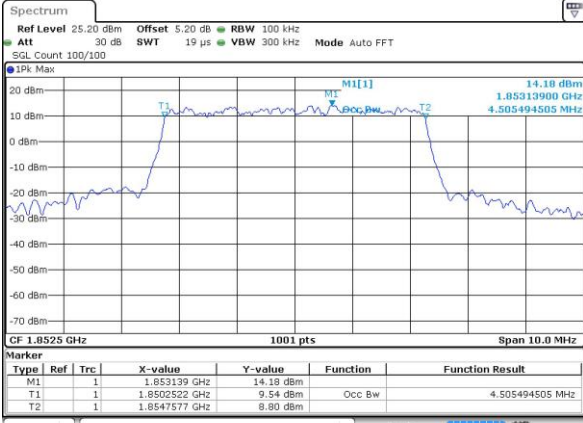

Highest Channel / 3MHz / 16QAM

Date: 27 JUL 2017 16:00:52

LTE Band 2

Lowest Channel / 5MHz / QPSK

Date: 27 JUL 2017 16:07:52

Lowest Channel / 5MHz / 16QAM

Date: 27 JUL 2017 16:08:03

Middle Channel / 5MHz / QPSK

Date: 27 JUL 2017 16:15:03

Middle Channel / 5MHz / 16QAM

Date: 27 JUL 2017 16:15:15

Highest Channel / 5MHz / QPSK

Date: 27 JUL 2017 16:17:40

Highest Channel / 5MHz / 16QAM

Date: 27 JUL 2017 16:17:51

LTE Band 2