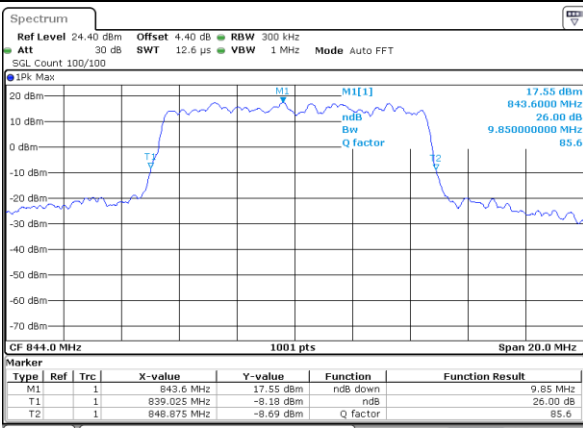

Date: 31 JUL 2017 12:25:00

Highest Channel / 5MHz / QPSK

Date: 31 JUL 2017 12:27:22

Highest Channel / 5MHz / 16QAM

Date: 31 JUL 2017 12:27:32

LTE Band 5

Lowest Channel / 10MHz / QPSK

Date: 31 JUL 2017 12:36:26

Lowest Channel / 10MHz / 16QAM

Date: 31 JUL 2017 12:36:37

Middle Channel / 10MHz / QPSK

Date: 31 JUL 2017 12:45:31

Middle Channel / 10MHz / 16QAM

Date: 31 JUL 2017 12:45:42

Highest Channel / 10MHz / QPSK

Date: 31 JUL 2017 12:48:04

Highest Channel / 10MHz / 16QAM

Date: 31 JUL 2017 12:48:14

LTE Band 12

Lowest Channel / 1.4MHz / QPSK

Date: 27 JUL 2017 18:20:20

Lowest Channel / 1.4MHz / 16QAM

Date: 27 JUL 2017 18:20:09

Middle Channel / 1.4MHz / QPSK

Date: 27 JUL 2017 18:19:47

Middle Channel / 1.4MHz / 16QAM

Date: 27 JUL 2017 18:19:58

Highest Channel / 1.4MHz / QPSK

Date: 27 JUL 2017 18:19:36

Highest Channel / 1.4MHz / 16QAM

Date: 27 JUL 2017 18:19:25

LTE Band 12