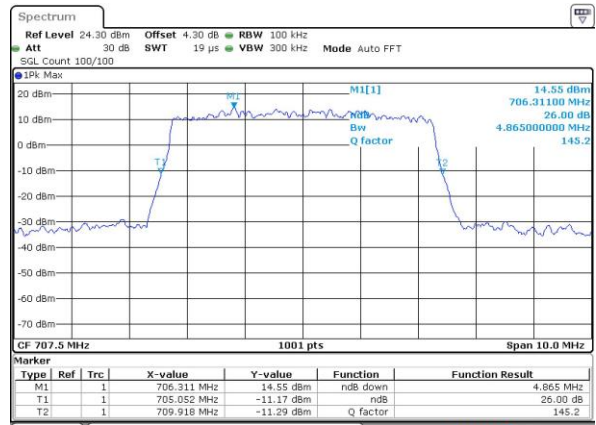

Highest Channel / 3MHz / QPSK

Date: 27 JUL 2017 18:36:32

Highest Channel / 3MHz / 16QAM

Date: 27 JUL 2017 18:36:21

LTE Band 12

Lowest Channel / 5MHz / QPSK

Date: 27 JUL 2017 18:54:19

Lowest Channel / 5MHz / 16QAM

Date: 27 JUL 2017 18:54:08

Middle Channel / 5MHz / QPSK

Date: 27 JUL 2017 18:53:45

Middle Channel / 5MHz / 16QAM

Date: 27 JUL 2017 18:53:56

Highest Channel / 5MHz / QPSK

Date: 27 JUL 2017 18:53:34

Highest Channel / 5MHz / 16QAM