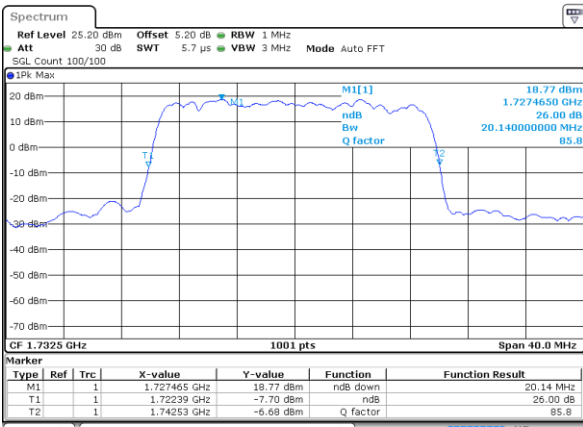

Date: 28 JUL 2017 12:02:48

LTE Band 4

Lowest Channel / 20MHz / QPSK

Date: 28 JUL 2017 12:03:39

Lowest Channel / 20MHz / 16QAM

Date: 28 JUL 2017 12:04:01

Middle Channel / 20MHz / QPSK

Date: 28 JUL 2017 12:04:44

Middle Channel / 20MHz / 16QAM

Date: 28 JUL 2017 12:04:21

Highest Channel / 20MHz / QPSK

Date: 28 JUL 2017 12:05:06

Highest Channel / 20MHz / 16QAM

Date: 28 JUL 2017 12:05:31

LTE Band 5

Lowest Channel / 1.4MHz / QPSK