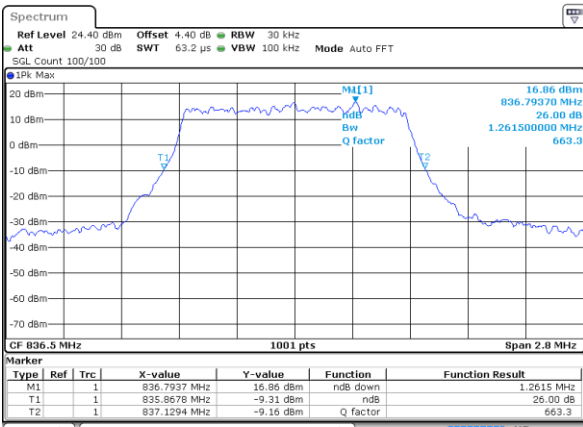

Date: 28 JUL 2017 12:02:48

LTE Band 4

Lowest Channel / 20MHz / QPSK

Date: 28 JUL 2017 12:03:39

Lowest Channel / 20MHz / 16QAM

Date: 28 JUL 2017 12:04:01

Middle Channel / 20MHz / QPSK

Date: 28 JUL 2017 12:04:44

Middle Channel / 20MHz / 16QAM

Date: 28 JUL 2017 12:04:21

Highest Channel / 20MHz / QPSK

Date: 28 JUL 2017 12:05:06

Highest Channel / 20MHz / 16QAM

Date: 28 JUL 2017 12:05:31

LTE Band 5

Lowest Channel / 1.4MHz / QPSK

Date: 31 JUL 2017 11:34:31

Lowest Channel / 1.4MHz / 16QAM

Date: 31 JUL 2017 11:34:20

Middle Channel / 1.4MHz / QPSK

Date: 31 JUL 2017 11:43:25

Middle Channel / 1.4MHz / 16QAM

Date: 31 JUL 2017 11:43:36

Highest Channel / 1.4MHz / QPSK

Date: 31 JUL 2017 11:45:58

Highest Channel / 1.4MHz / 16QAM

Date: 31 JUL 2017 11:46:09

LTE Band 5

Lowest Channel / 3MHz / QPSK

Date: 31 JUL 2017 11:55:03

Lowest Channel / 3MHz / 16QAM

Date: 31 JUL 2017 11:55:13