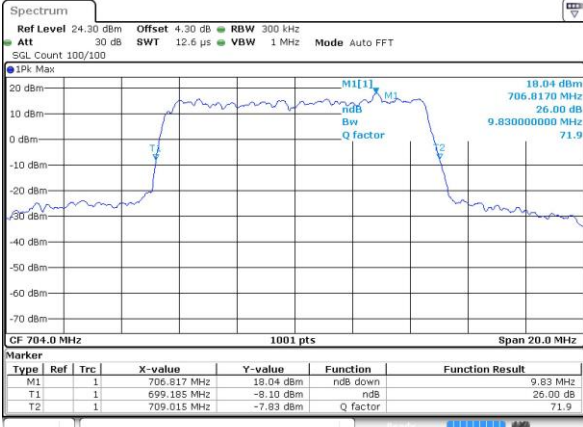

LTE Band 12

Lowest Channel / 10MHz / QPSK

Date: 27 JUL 2017 19:11:24