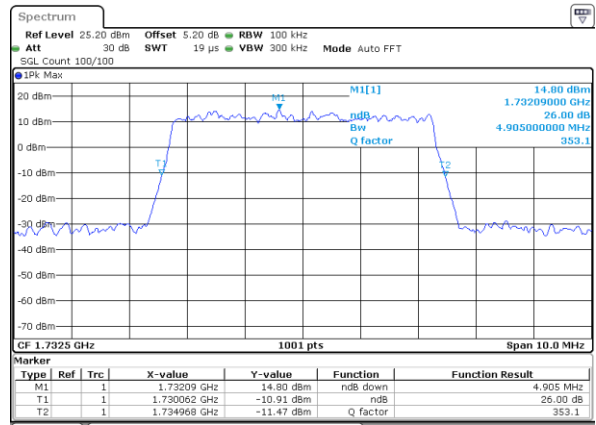

Highest Channel / 3MHz / 16QAM

Date: 28 JUL 2017 11:01:24

LTE Band 4

Lowest Channel / 5MHz / QPSK

Date: 28_JUL_2017 11:36:54

Lowest Channel / 5MHz / 16QAM

Date: 28_JUL_2017 11:37:23

Middle Channel / 5MHz / QPSK

Date: 28_JUL_2017 11:38:18

Middle Channel / 5MHz / 16QAM

Date: 28_JUL_2017 11:37:54

Highest Channel / 5MHz / QPSK

Date: 28_JUL_2017 11:38:40

Highest Channel / 5MHz / 16QAM

Date: 28_JUL_2017 11:39:16

LTE Band 4