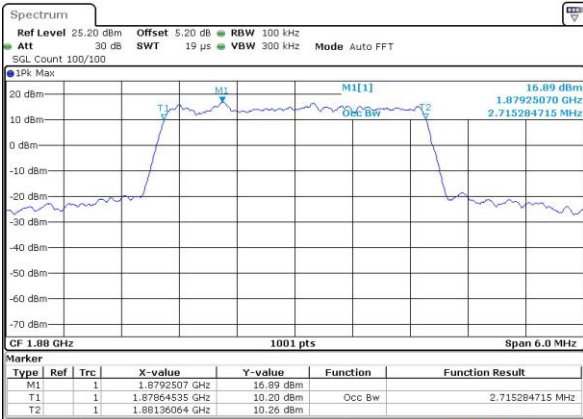

Middle Channel / 3MHz / QPSK

Date: 27 JUL 2017 15:58:02