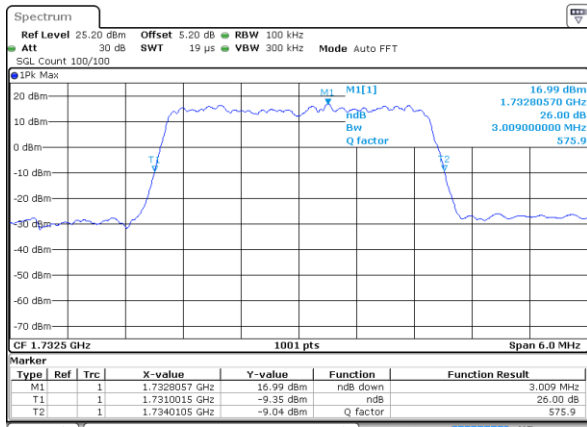

Middle Channel / 3MHz / QPSK

Date: 28 JUL 2017 10:59:56