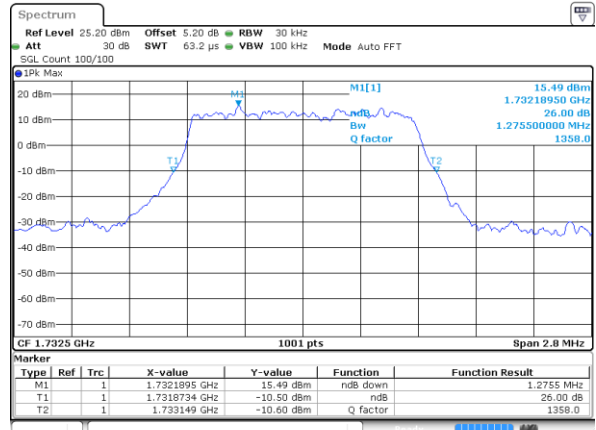

LTE Band 4

Lowest Channel / 1.4MHz / QPSK

Date: 28 JUL 2017 10:46:55

Lowest Channel / 1.4MHz / 16QAM

Date: 28 JUL 2017 10:47:06

Middle Channel / 1.4MHz / QPSK

Date: 28 JUL 2017 10:49:28

Middle Channel / 1.4MHz / 16QAM

Date: 28 JUL 2017 10:49:38

Highest Channel / 1.4MHz / QPSK

Date: 28 JUL 2017 10:52:01

Highest Channel / 1.4MHz / 16QAM

Date: 28 JUL 2017 10:52:12

LTE Band 4

Lowest Channel / 3MHz / QPSK

Date: 28 JUL 2017 10:58:15