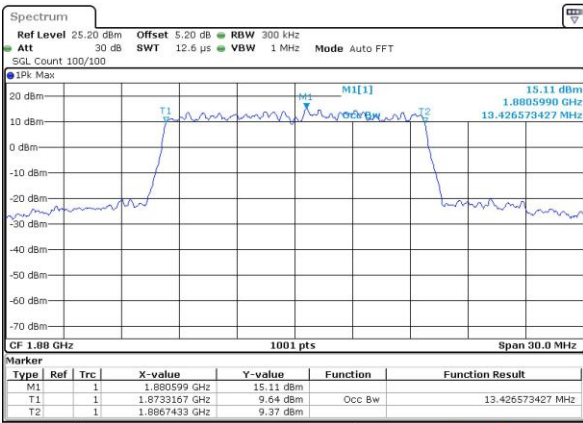

Middle Channel / 15MHz / QPSK

Date: 27_JUL 2017 16:49:02