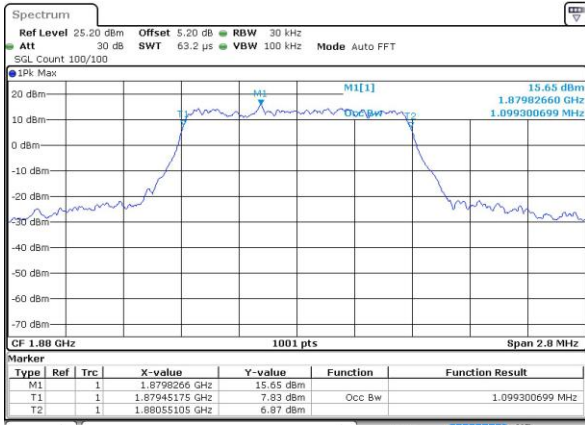

Mode	LTE Band 12 : 99%OBW(MHz)											
	1.4MHz		3MHz		5MHz		10MHz		15MHz		20MHz	
Mod.	QPSK	16QAM	QPSK	16QAM	QPSK	16QAM	QPSK	16QAM	QPSK	16QAM	QPSK	16QAM
Lowest CH	1.09	1.09	2.72	2.73	4.50	4.50	9.03	8.95	-	-	-	-
Middle CH	1.10	1.09	2.71	2.70	4.49	4.50	8.97	8.93	-	-	-	-
Highest CH	1.09	1.08	2.72	2.70	4.49	4.49	9.01	8.95	-	-	-	-

LTE Band 2

Lowest Channel / 1.4MHz / QPSK

Date: 27 JUL 2017 15:33:51

Lowest Channel / 1.4MHz / 16QAM

Date: 27 JUL 2017 15:34:03

Middle Channel / 1.4MHz / QPSK

Date: 27 JUL 2017 15:41:03

Middle Channel / 1.4MHz / 16QAM

Date: 27 JUL 2017 15:41:14

Highest Channel / 1.4MHz / QPSK

Date: 27 JUL 2017 15:43:39

Highest Channel / 1.4MHz / 16QAM

Date: 27 JUL 2017 15:43:51

LTE Band 2

Lowest Channel / 3MHz / QPSK

Date: 27 JUL 2017 15:50:51