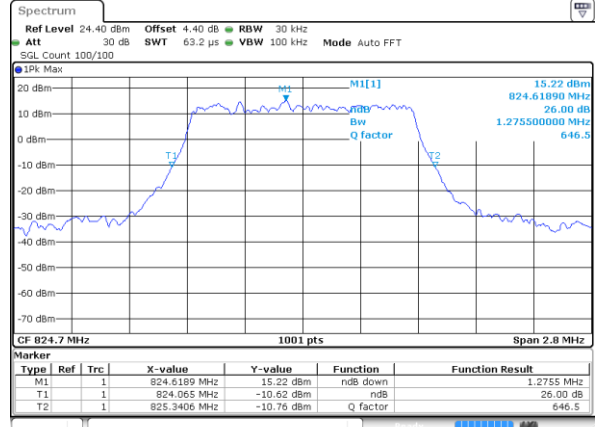

Date: 28 JUL 2017 12:02:48

LTE Band 4

Lowest Channel / 20MHz / QPSK

Date: 28 JUL 2017 12:03:39

Lowest Channel / 20MHz / 16QAM

Date: 28 JUL 2017 12:04:01

Middle Channel / 20MHz / QPSK

Date: 28 JUL 2017 12:04:44

Middle Channel / 20MHz / 16QAM

Date: 28 JUL 2017 12:04:21

Highest Channel / 20MHz / QPSK

Date: 28 JUL 2017 12:05:06

Highest Channel / 20MHz / 16QAM

Date: 28 JUL 2017 12:05:31

LTE Band 5

Lowest Channel / 1.4MHz / QPSK

Date: 31 JUL 2017 11:34:31

Lowest Channel / 1.4MHz / 16QAM

Date: 31 JUL 2017 11:34:20

Middle Channel / 1.4MHz / QPSK

Date: 31 JUL 2017 11:43:25

Middle Channel / 1.4MHz / 16QAM

Date: 31 JUL 2017 11:43:36

Highest Channel / 1.4MHz / QPSK