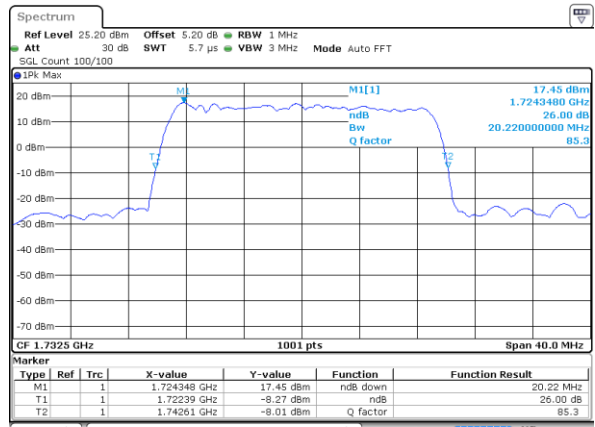

Highest Channel / 10MHz / QPSK

Date: 28 JUL 2017 11:51:16

Highest Channel / 10MHz / 16QAM

Date: 28 JUL 2017 11:51:28

LTE Band 4

Lowest Channel / 15MHz / QPSK

Date: 28 JUL 2017 12:01:44

Lowest Channel / 15MHz / 16QAM

Date: 28 JUL 2017 12:02:48

LTE Band 4

Lowest Channel / 20MHz / QPSK

Date: 28 JUL 2017 12:03:39

Lowest Channel / 20MHz / 16QAM

Date: 28 JUL 2017 12:04:01

Middle Channel / 20MHz / QPSK

Date: 28 JUL 2017 12:04:44

Middle Channel / 20MHz / 16QAM

Date: 28 JUL 2017 12:04:21

Highest Channel / 20MHz / QPSK

Date: 28 JUL 2017 12:05:06

Highest Channel / 20MHz / 16QAM

Date: 28 JUL 2017 12:05:31

LTE Band 5

Lowest Channel / 1.4MHz / QPSK