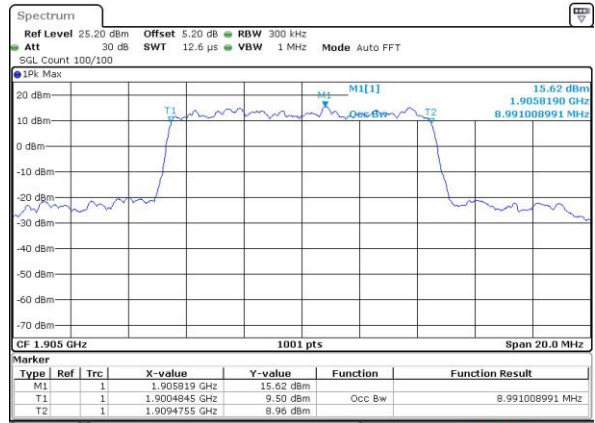

Date: 27 JUL 2017 16:15:03

Middle Channel / 5MHz / 16QAM

Date: 27 JUL 2017 16:15:15

Highest Channel / 5MHz / QPSK

Date: 27 JUL 2017 16:17:40

Highest Channel / 5MHz / 16QAM

Date: 27 JUL 2017 16:17:51

LTE Band 2

Lowest Channel / 10MHz / QPSK

Date: 27 JUL 2017 16:24:52

Lowest Channel / 10MHz / 16QAM

Date: 27 JUL 2017 16:25:03

Middle Channel / 10MHz / QPSK

Date: 27 JUL 2017 16:32:03

Middle Channel / 10MHz / 16QAM

Date: 27 JUL 2017 16:32:14

Highest Channel / 10MHz / QPSK

Date: 27 JUL 2017 16:34:40

Highest Channel / 10MHz / 16QAM

Date: 27 JUL 2017 16:34:51

LTE Band 2

Lowest Channel / 15MHz / QPSK

Date: 27_JUL 2017 16:41:51

Lowest Channel / 15MHz / 16QAM