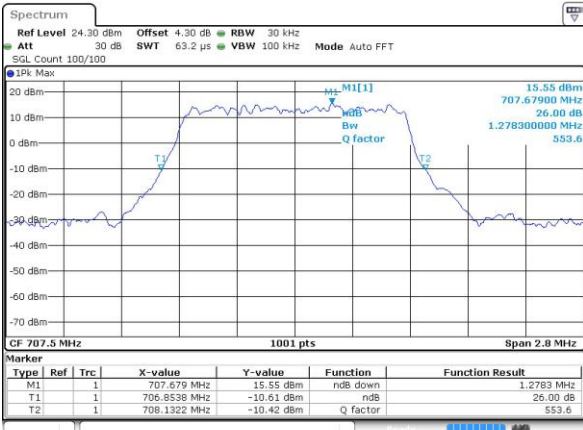

Highest Channel / 10MHz / 16QAM

Date: 31 JUL 2017 12:48:14

LTE Band 12

Lowest Channel / 1.4MHz / QPSK

Date: 27 JUL 2017 18:20:20

Lowest Channel / 1.4MHz / 16QAM

Date: 27 JUL 2017 18:20:09

Middle Channel / 1.4MHz / QPSK

Date: 27 JUL 2017 18:19:47

Middle Channel / 1.4MHz / 16QAM

Date: 27 JUL 2017 18:19:58

Highest Channel / 1.4MHz / QPSK

Date: 27 JUL 2017 18:19:36

Highest Channel / 1.4MHz / 16QAM

Date: 27 JUL 2017 18:19:25

LTE Band 12