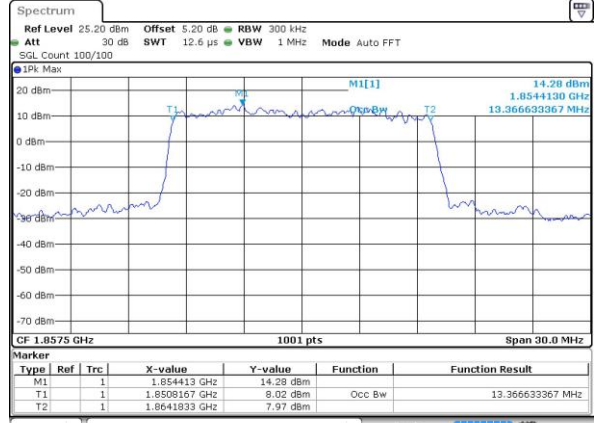

Highest Channel / 10MHz / QPSK

Date: 27 JUL 2017 16:34:40

Highest Channel / 10MHz / 16QAM

Date: 27 JUL 2017 16:34:51

LTE Band 2

Lowest Channel / 15MHz / QPSK

Date: 27_JUL 2017 16:41:51

Lowest Channel / 15MHz / 16QAM