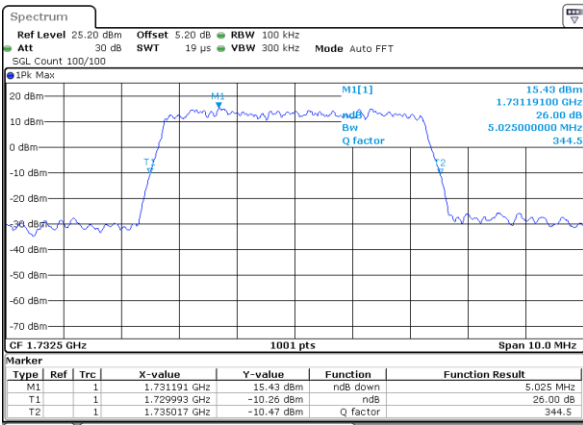

Highest Channel / 3MHz / 16QAM

Date: 28 JUL 2017 11:01:24

LTE Band 4

Lowest Channel / 5MHz / QPSK

Date: 28_JUL_2017 11:36:54

Lowest Channel / 5MHz / 16QAM

Date: 28_JUL_2017 11:37:23

Middle Channel / 5MHz / QPSK

Date: 28_JUL_2017 11:38:18

Middle Channel / 5MHz / 16QAM

Date: 28_JUL_2017 11:37:54

Highest Channel / 5MHz / QPSK

Date: 28_JUL_2017 11:38:40

Highest Channel / 5MHz / 16QAM

Date: 28_JUL_2017 11:39:16

LTE Band 4