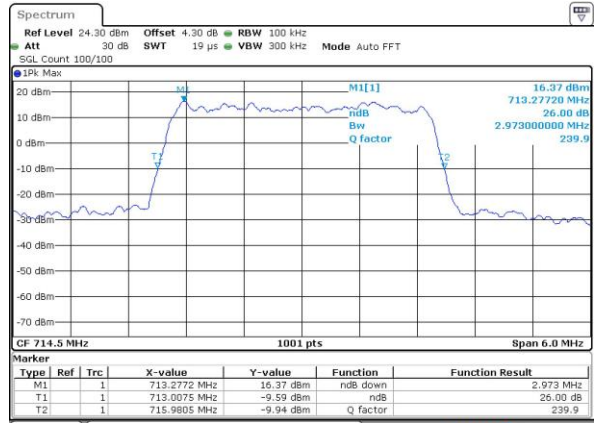

Date: 27 JUL 2017 18:19:47

Middle Channel / 1.4MHz / 16QAM

Date: 27 JUL 2017 18:19:58

Highest Channel / 1.4MHz / QPSK

Date: 27 JUL 2017 18:19:36

Highest Channel / 1.4MHz / 16QAM

Date: 27 JUL 2017 18:19:25

LTE Band 12

Lowest Channel / 3MHz / QPSK

Date: 27 JUL 2017 18:37:16

Lowest Channel / 3MHz / 16QAM

Date: 27 JUL 2017 18:37:05

Middle Channel / 3MHz / QPSK

Date: 27 JUL 2017 18:36:43

Middle Channel / 3MHz / 16QAM

Date: 27 JUL 2017 18:36:54

Highest Channel / 3MHz / QPSK

Date: 27 JUL 2017 18:36:32

Highest Channel / 3MHz / 16QAM

Date: 27 JUL 2017 18:36:21

LTE Band 12

Lowest Channel / 5MHz / QPSK

Date: 27 JUL 2017 18:54:19

Lowest Channel / 5MHz / 16QAM