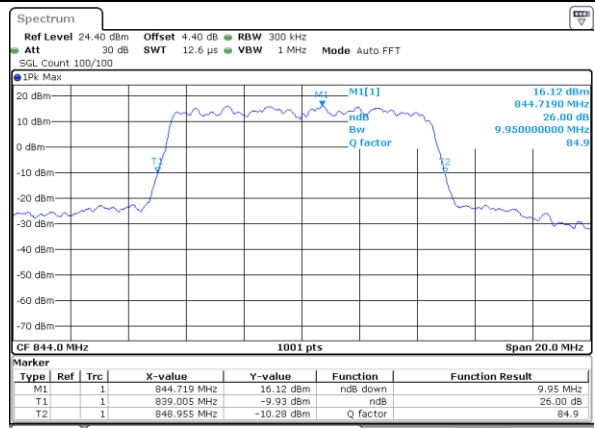

Date: 31 JUL 2017 12:25:00

Highest Channel / 5MHz / QPSK

Date: 31 JUL 2017 12:27:22

Highest Channel / 5MHz / 16QAM

Date: 31 JUL 2017 12:27:32

LTE Band 5

Lowest Channel / 10MHz / QPSK

Date: 31 JUL 2017 12:36:26

Lowest Channel / 10MHz / 16QAM

Date: 31 JUL 2017 12:36:37

Middle Channel / 10MHz / QPSK

Date: 31 JUL 2017 12:45:31

Middle Channel / 10MHz / 16QAM

Date: 31 JUL 2017 12:45:42

Highest Channel / 10MHz / QPSK

Date: 31 JUL 2017 12:48:04

Highest Channel / 10MHz / 16QAM

Date: 31 JUL 2017 12:48:14

LTE Band 12

Lowest Channel / 1.4MHz / QPSK

Date: 27 JUL 2017 18:20:20

Lowest Channel / 1.4MHz / 16QAM

Date: 27 JUL 2017 18:20:09

Middle Channel / 1.4MHz / QPSK

Date: 27 JUL 2017 18:19:47

Middle Channel / 1.4MHz / 16QAM

Date: 27 JUL 2017 18:19:58

Highest Channel / 1.4MHz / QPSK

Date: 27 JUL 2017 18:19:36

Highest Channel / 1.4MHz / 16QAM

Date: 27 JUL 2017 18:19:25

LTE Band 12