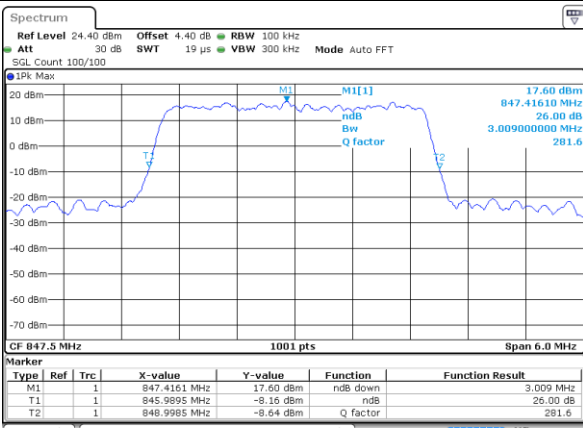

Date: 31 JUL 2017 11:45:58

Highest Channel / 1.4MHz / 16QAM

Date: 31 JUL 2017 11:46:09

LTE Band 5

Lowest Channel / 3MHz / QPSK

Date: 31 JUL 2017 11:55:03

Lowest Channel / 3MHz / 16QAM

Date: 31 JUL 2017 11:55:13

Middle Channel / 3MHz / QPSK

Date: 31 JUL 2017 12:04:07

Middle Channel / 3MHz / 16QAM

Date: 31 JUL 2017 12:04:18

Highest Channel / 3MHz / QPSK

Date: 31 JUL 2017 12:06:40

Highest Channel / 3MHz / 16QAM

Date: 31 JUL 2017 12:06:50