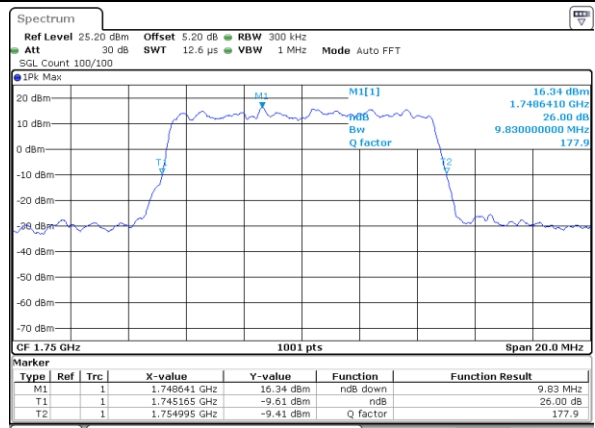

Date: 28_JUL_2017 11:38:18

Middle Channel / 5MHz / 16QAM

Date: 28_JUL_2017 11:37:54

Highest Channel / 5MHz / QPSK

Date: 28_JUL_2017 11:38:40

Highest Channel / 5MHz / 16QAM

Date: 28_JUL_2017 11:39:16

LTE Band 4

Lowest Channel / 10MHz / QPSK

Date: 28 JUL 2017 11:44:37

Lowest Channel / 10MHz / 16QAM

Date: 28 JUL 2017 11:44:47

Middle Channel / 10MHz / QPSK

Date: 28 JUL 2017 11:47:09

Middle Channel / 10MHz / 16QAM

Date: 28 JUL 2017 11:47:20

Highest Channel / 10MHz / QPSK

Date: 28 JUL 2017 11:51:16

Highest Channel / 10MHz / 16QAM

Date: 28 JUL 2017 11:51:28

LTE Band 4

Lowest Channel / 15MHz / QPSK

Date: 28 JUL 2017 12:01:44

Lowest Channel / 15MHz / 16QAM