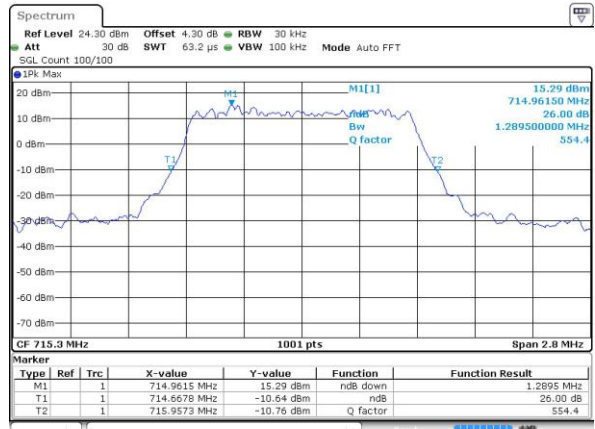

Highest Channel / 10MHz / 16QAM

Date: 31 JUL 2017 12:48:14

LTE Band 12

Lowest Channel / 1.4MHz / QPSK

Date: 27 JUL 2017 18:20:20

Lowest Channel / 1.4MHz / 16QAM

Date: 27 JUL 2017 18:20:09

Middle Channel / 1.4MHz / QPSK

Date: 27 JUL 2017 18:19:47

Middle Channel / 1.4MHz / 16QAM

Date: 27 JUL 2017 18:19:58

Highest Channel / 1.4MHz / QPSK

Date: 27 JUL 2017 18:19:36

Highest Channel / 1.4MHz / 16QAM

Date: 27 JUL 2017 18:19:25

LTE Band 12