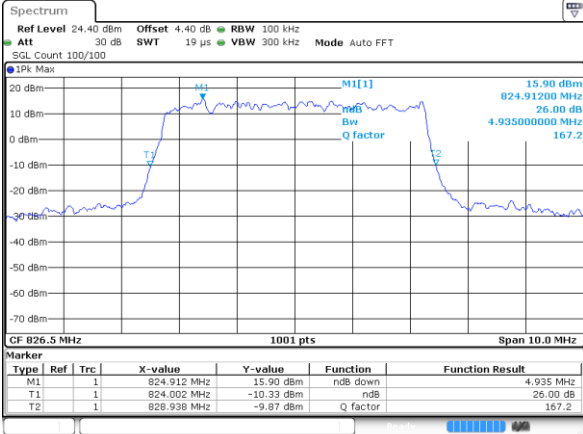

LTE Band 5

Lowest Channel / 5MHz / QPSK

Date: 31 JUL 2017 12:15:44