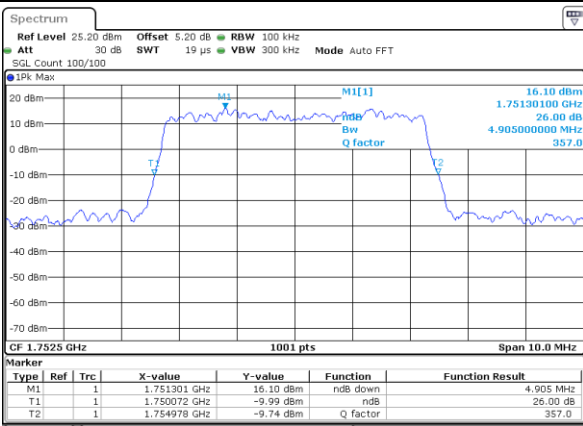

Highest Channel / 3MHz / 16QAM

Date: 28 JUL 2017 11:01:24

LTE Band 4

Lowest Channel / 5MHz / QPSK

Date: 28_JUL_2017 11:36:54

Lowest Channel / 5MHz / 16QAM

Date: 28_JUL_2017 11:37:23

Middle Channel / 5MHz / QPSK

Date: 28_JUL_2017 11:38:18

Middle Channel / 5MHz / 16QAM

Date: 28_JUL_2017 11:37:54

Highest Channel / 5MHz / QPSK

Date: 28_JUL_2017 11:38:40

Highest Channel / 5MHz / 16QAM

Date: 28_JUL_2017 11:39:16

LTE Band 4