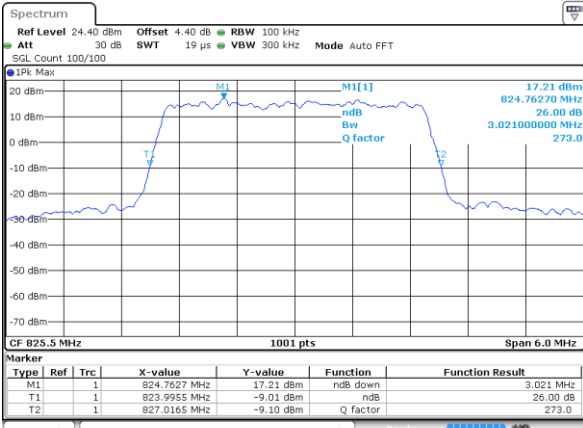

Date: 31 JUL 2017 11:34:31

Lowest Channel / 1.4MHz / 16QAM

Date: 31 JUL 2017 11:34:20

Middle Channel / 1.4MHz / QPSK

Date: 31 JUL 2017 11:43:25

Middle Channel / 1.4MHz / 16QAM

Date: 31 JUL 2017 11:43:36

Highest Channel / 1.4MHz / QPSK

Date: 31 JUL 2017 11:45:58

Highest Channel / 1.4MHz / 16QAM

Date: 31 JUL 2017 11:46:09

LTE Band 5

Lowest Channel / 3MHz / QPSK

Date: 31 JUL 2017 11:55:03

Lowest Channel / 3MHz / 16QAM

Date: 31 JUL 2017 11:55:13