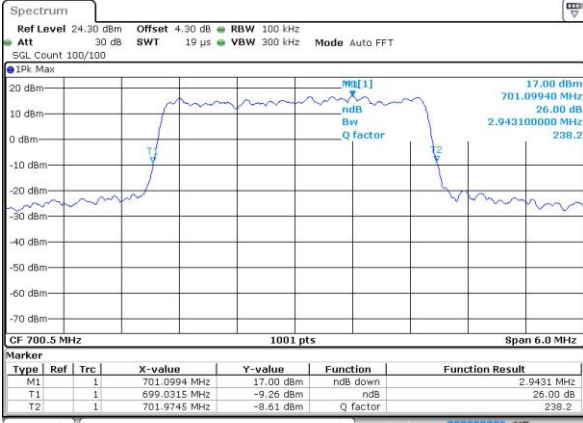

LTE Band 12

Lowest Channel / 3MHz / QPSK

Date: 27 JUL 2017 18:37:16