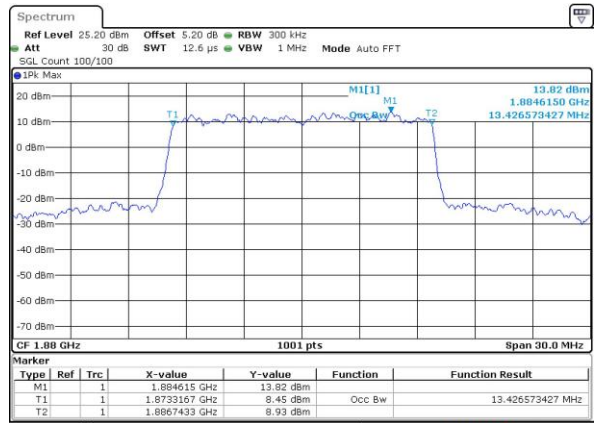

Middle Channel / 15MHz / 16QAM

Date: 27_JUL 2017 16:49:13