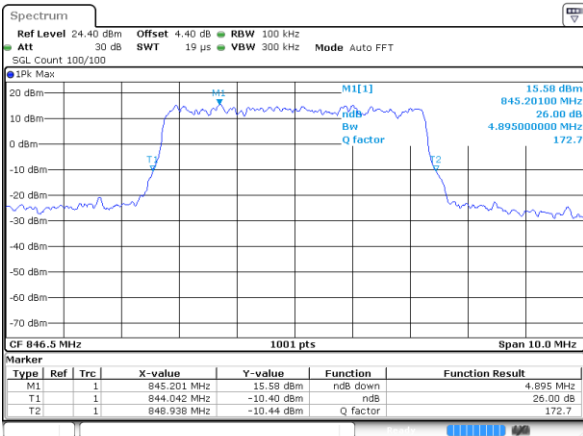

LTE Band 5

Lowest Channel / 5MHz / QPSK

Date: 31 JUL 2017 12:15:44

Lowest Channel / 5MHz / 16QAM

Date: 31 JUL 2017 12:15:55

Middle Channel / 5MHz / QPSK

Date: 31 JUL 2017 12:24:49

Middle Channel / 5MHz / 16QAM

Date: 31 JUL 2017 12:25:00

Highest Channel / 5MHz / QPSK

Date: 31 JUL 2017 12:27:22

Highest Channel / 5MHz / 16QAM

Date: 31 JUL 2017 12:27:32

LTE Band 5

Lowest Channel / 10MHz / QPSK

Date: 31 JUL 2017 12:36:26