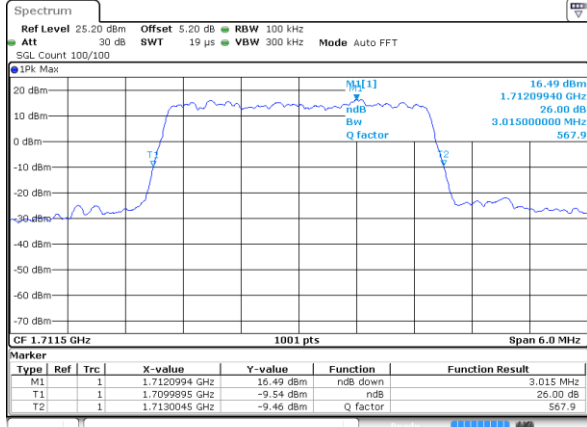

Date: 28 JUL 2017 10:49:38

Highest Channel / 1.4MHz / QPSK

Date: 28 JUL 2017 10:52:01

Highest Channel / 1.4MHz / 16QAM

Date: 28 JUL 2017 10:52:12

LTE Band 4

Lowest Channel / 3MHz / QPSK

Date: 28 JUL 2017 10:58:15