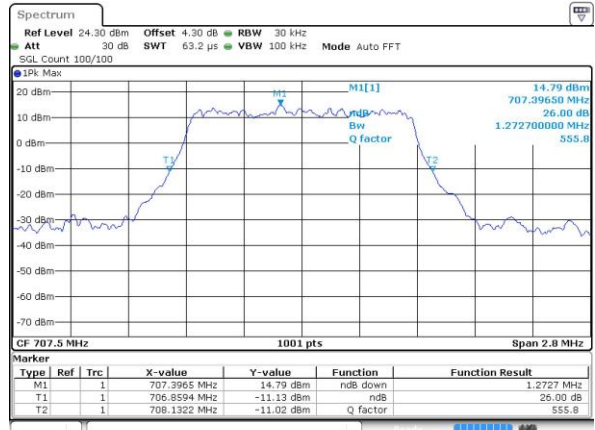

Highest Channel / 10MHz / 16QAM

Date: 31 JUL 2017 12:48:14

LTE Band 12

Lowest Channel / 1.4MHz / QPSK

Date: 27 JUL 2017 18:20:20

Lowest Channel / 1.4MHz / 16QAM

Date: 27 JUL 2017 18:20:09

Middle Channel / 1.4MHz / QPSK

Date: 27 JUL 2017 18:19:47

Middle Channel / 1.4MHz / 16QAM

Date: 27 JUL 2017 18:19:58

Highest Channel / 1.4MHz / QPSK

Date: 27 JUL 2017 18:19:36

Highest Channel / 1.4MHz / 16QAM

Date: 27 JUL 2017 18:19:25

LTE Band 12