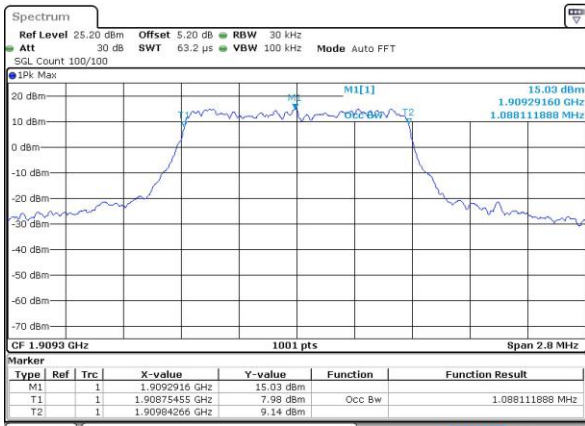

Mode	LTE Band 12 : 99%OBW(MHz)											
	1.4MHz		3MHz		5MHz		10MHz		15MHz		20MHz	
Mod.	QPSK	16QAM	QPSK	16QAM	QPSK	16QAM	QPSK	16QAM	QPSK	16QAM	QPSK	16QAM
Lowest CH	1.09	1.09	2.72	2.73	4.50	4.50	9.03	8.95	-	-	-	-
Middle CH	1.10	1.09	2.71	2.70	4.49	4.50	8.97	8.93	-	-	-	-
Highest CH	1.09	1.08	2.72	2.70	4.49	4.49	9.01	8.95	-	-	-	-

LTE Band 2

Lowest Channel / 1.4MHz / QPSK

Date: 27 JUL 2017 15:33:51

Lowest Channel / 1.4MHz / 16QAM

Date: 27 JUL 2017 15:34:03

Middle Channel / 1.4MHz / QPSK

Date: 27 JUL 2017 15:41:03

Middle Channel / 1.4MHz / 16QAM

Date: 27 JUL 2017 15:41:14

Highest Channel / 1.4MHz / QPSK

Date: 27 JUL 2017 15:43:39

Highest Channel / 1.4MHz / 16QAM

Date: 27 JUL 2017 15:43:51

LTE Band 2

Lowest Channel / 3MHz / QPSK

Date: 27 JUL 2017 15:50:51