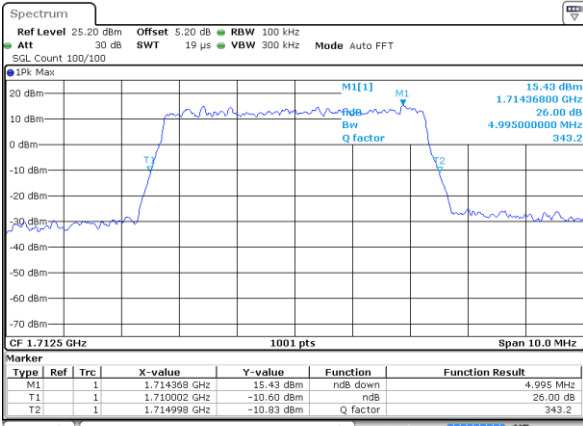

Highest Channel / 3MHz / 16QAM

Date: 28 JUL 2017 11:01:24

LTE Band 4

Lowest Channel / 5MHz / QPSK

Date: 28_JUL_2017 11:36:54

Lowest Channel / 5MHz / 16QAM

Date: 28_JUL_2017 11:37:23

Middle Channel / 5MHz / QPSK

Date: 28_JUL_2017 11:38:18

Middle Channel / 5MHz / 16QAM

Date: 28_JUL_2017 11:37:54

Highest Channel / 5MHz / QPSK

Date: 28_JUL_2017 11:38:40

Highest Channel / 5MHz / 16QAM

Date: 28_JUL_2017 11:39:16

LTE Band 4