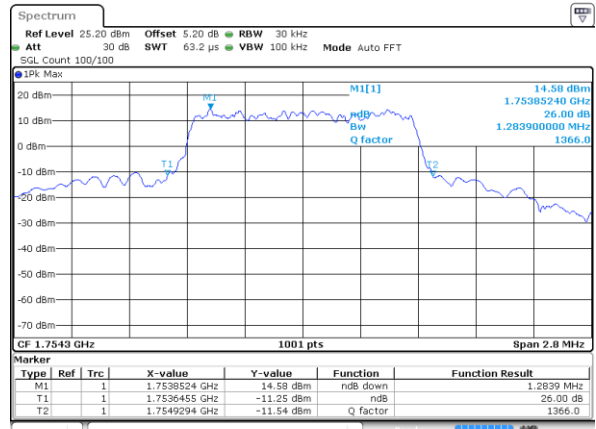

LTE Band 4

Lowest Channel / 1.4MHz / QPSK

Date: 28 JUL 2017 10:46:55

Lowest Channel / 1.4MHz / 16QAM

Date: 28 JUL 2017 10:47:06

Middle Channel / 1.4MHz / QPSK

Date: 28 JUL 2017 10:49:28

Middle Channel / 1.4MHz / 16QAM

Date: 28 JUL 2017 10:49:38

Highest Channel / 1.4MHz / QPSK

Date: 28 JUL 2017 10:52:01

Highest Channel / 1.4MHz / 16QAM

Date: 28 JUL 2017 10:52:12

LTE Band 4

Lowest Channel / 3MHz / QPSK

Date: 28 JUL 2017 10:58:15