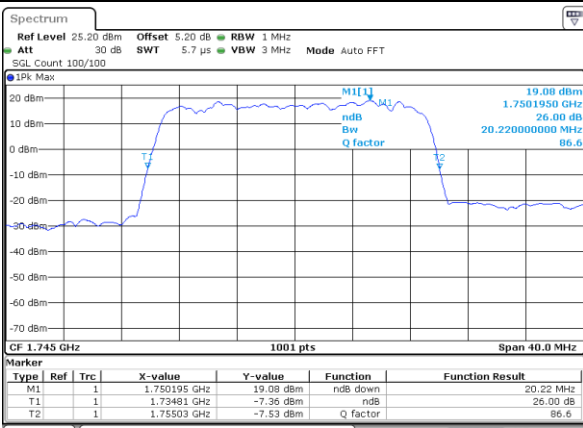

Date: 28 JUL 2017 12:02:48

LTE Band 4

Lowest Channel / 20MHz / QPSK

Date: 28 JUL 2017 12:03:39

Lowest Channel / 20MHz / 16QAM

Date: 28 JUL 2017 12:04:01

Middle Channel / 20MHz / QPSK

Date: 28 JUL 2017 12:04:44

Middle Channel / 20MHz / 16QAM

Date: 28 JUL 2017 12:04:21

Highest Channel / 20MHz / QPSK

Date: 28 JUL 2017 12:05:06

Highest Channel / 20MHz / 16QAM

Date: 28 JUL 2017 12:05:31

LTE Band 5

Lowest Channel / 1.4MHz / QPSK