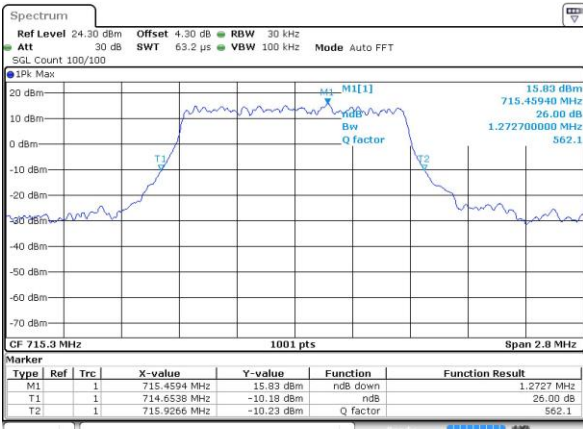

Highest Channel / 10MHz / 16QAM

Date: 31 JUL 2017 12:48:14

LTE Band 12

Lowest Channel / 1.4MHz / QPSK

Date: 27 JUL 2017 18:20:20

Lowest Channel / 1.4MHz / 16QAM

Date: 27 JUL 2017 18:20:09

Middle Channel / 1.4MHz / QPSK

Date: 27 JUL 2017 18:19:47

Middle Channel / 1.4MHz / 16QAM

Date: 27 JUL 2017 18:19:58

Highest Channel / 1.4MHz / QPSK

Date: 27 JUL 2017 18:19:36

Highest Channel / 1.4MHz / 16QAM

Date: 27 JUL 2017 18:19:25

LTE Band 12