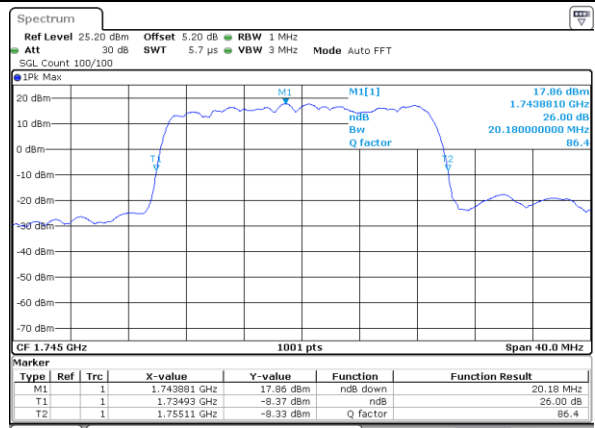

Date: 28 JUL 2017 12:02:48

LTE Band 4

Lowest Channel / 20MHz / QPSK

Date: 28 JUL 2017 12:03:39

Lowest Channel / 20MHz / 16QAM

Date: 28 JUL 2017 12:04:01

Middle Channel / 20MHz / QPSK

Date: 28 JUL 2017 12:04:44

Middle Channel / 20MHz / 16QAM

Date: 28 JUL 2017 12:04:21

Highest Channel / 20MHz / QPSK

Date: 28 JUL 2017 12:05:06

Highest Channel / 20MHz / 16QAM

Date: 28 JUL 2017 12:05:31

LTE Band 5

Lowest Channel / 1.4MHz / QPSK

Date: 31 JUL 2017 11:34:31

Lowest Channel / 1.4MHz / 16QAM

Date: 31 JUL 2017 11:34:20

Middle Channel / 1.4MHz / QPSK

Date: 31 JUL 2017 11:43:25

Middle Channel / 1.4MHz / 16QAM

Date: 31 JUL 2017 11:43:36

Highest Channel / 1.4MHz / QPSK