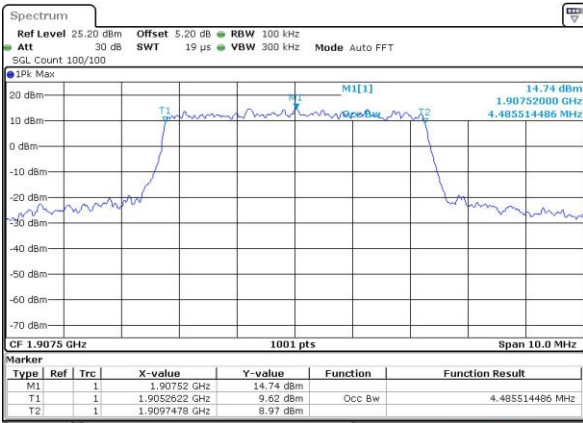

Highest Channel / 3MHz / 16QAM

Date: 27 JUL 2017 16:00:52

LTE Band 2

Lowest Channel / 5MHz / QPSK

Date: 27 JUL 2017 16:07:52

Lowest Channel / 5MHz / 16QAM

Date: 27 JUL 2017 16:08:03

Middle Channel / 5MHz / QPSK

Date: 27 JUL 2017 16:15:03

Middle Channel / 5MHz / 16QAM

Date: 27 JUL 2017 16:15:15

Highest Channel / 5MHz / QPSK

Date: 27 JUL 2017 16:17:40

Highest Channel / 5MHz / 16QAM

Date: 27 JUL 2017 16:17:51

LTE Band 2