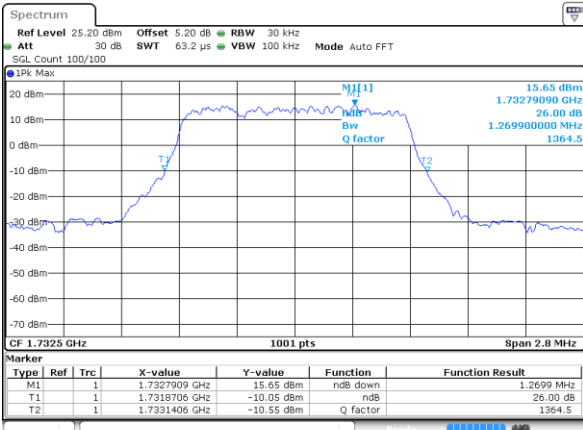

LTE Band 4

Lowest Channel / 1.4MHz / QPSK

Date: 28 JUL 2017 10:46:55

Lowest Channel / 1.4MHz / 16QAM

Date: 28 JUL 2017 10:47:06

Middle Channel / 1.4MHz / QPSK

Date: 28 JUL 2017 10:49:28

Middle Channel / 1.4MHz / 16QAM

Date: 28 JUL 2017 10:49:38

Highest Channel / 1.4MHz / QPSK

Date: 28 JUL 2017 10:52:01

Highest Channel / 1.4MHz / 16QAM

Date: 28 JUL 2017 10:52:12

LTE Band 4

Lowest Channel / 3MHz / QPSK

Date: 28 JUL 2017 10:58:15