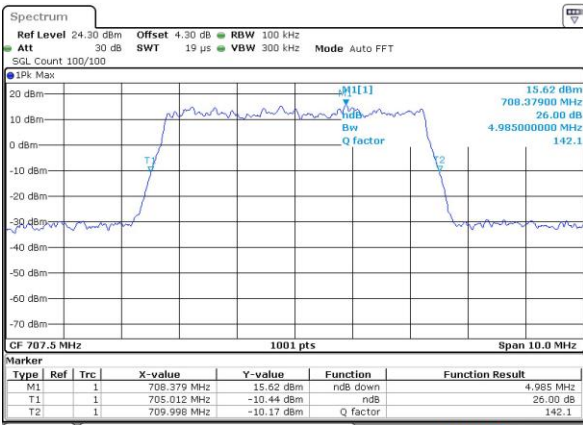

Middle Channel / 5MHz / QPSK

Date: 27 JUL 2017 18:53:45