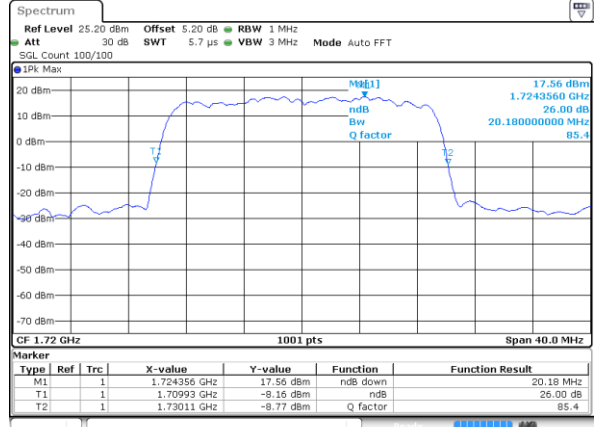

Date: 28 JUL 2017 12:02:48

LTE Band 4

Lowest Channel / 20MHz / QPSK

Date: 28 JUL 2017 12:03:39

Lowest Channel / 20MHz / 16QAM

Date: 28 JUL 2017 12:04:01

Middle Channel / 20MHz / QPSK

Date: 28 JUL 2017 12:04:44

Middle Channel / 20MHz / 16QAM

Date: 28 JUL 2017 12:04:21

Highest Channel / 20MHz / QPSK

Date: 28 JUL 2017 12:05:06

Highest Channel / 20MHz / 16QAM

Date: 28 JUL 2017 12:05:31

LTE Band 5

Lowest Channel / 1.4MHz / QPSK