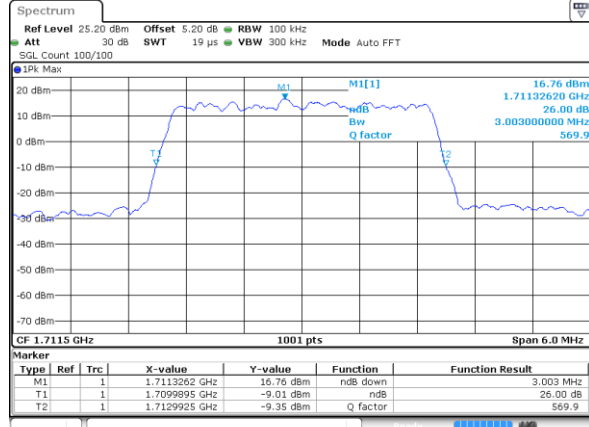

Lowest Channel / 3MHz / 16QAM

Date: 28 JUL 2017 10:58:47