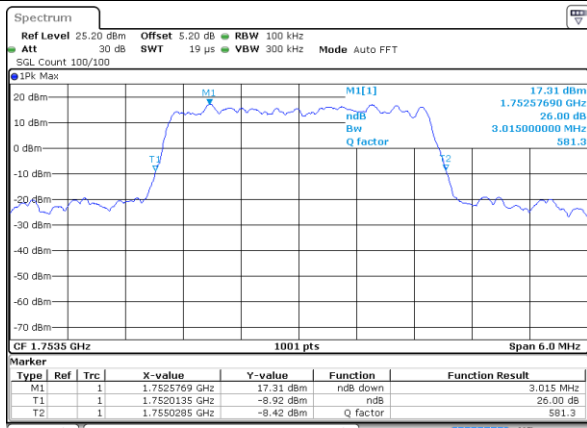

Date: 28 JUL 2017 10:49:38

Highest Channel / 1.4MHz / QPSK

Date: 28 JUL 2017 10:52:01

Highest Channel / 1.4MHz / 16QAM

Date: 28 JUL 2017 10:52:12

LTE Band 4

Lowest Channel / 3MHz / QPSK

Date: 28 JUL 2017 10:58:15

Lowest Channel / 3MHz / 16QAM

Date: 28 JUL 2017 10:58:47

Middle Channel / 3MHz / QPSK

Date: 28 JUL 2017 10:59:56

Middle Channel / 3MHz / 16QAM

Date: 28 JUL 2017 10:59:27

Highest Channel / 3MHz / QPSK

Date: 28 JUL 2017 11:00:58

Highest Channel / 3MHz / 16QAM

Date: 28 JUL 2017 11:01:24

LTE Band 4

Lowest Channel / 5MHz / QPSK

Date: 28_JUL_2017 11:36:54

Lowest Channel / 5MHz / 16QAM

Date: 28_JUL_2017 11:37:23

Middle Channel / 5MHz / QPSK

Date: 28_JUL_2017 11:38:18

Middle Channel / 5MHz / 16QAM

Date: 28_JUL_2017 11:37:54

Highest Channel / 5MHz / QPSK

Date: 28_JUL_2017 11:38:40

Highest Channel / 5MHz / 16QAM

Date: 28_JUL_2017 11:39:16

LTE Band 4