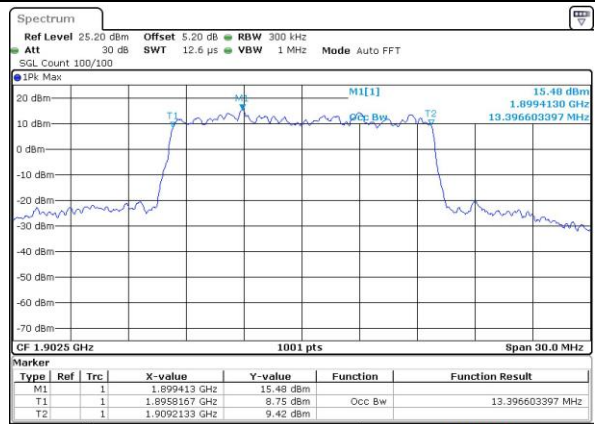

Date: 27_JUL 2017 16:42:02

Middle Channel / 15MHz / QPSK

Date: 27_JUL 2017 16:49:02

Middle Channel / 15MHz / 16QAM

Date: 27_JUL 2017 16:49:13

Highest Channel / 15MHz / QPSK

Date: 27_JUL 2017 16:51:39

Highest Channel / 15MHz / 16QAM