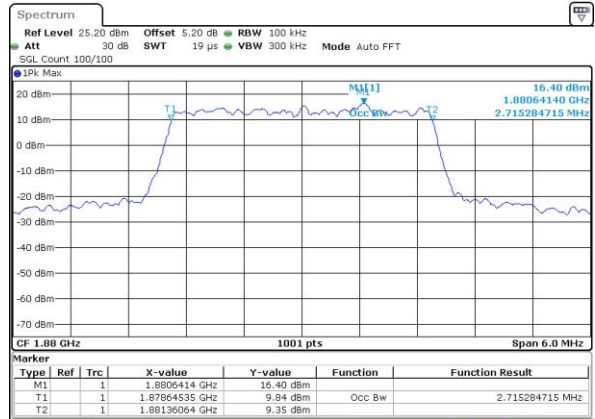

Date: 27 JUL 2017 15:41:14

Highest Channel / 1.4MHz / QPSK

Date: 27 JUL 2017 15:43:39

Highest Channel / 1.4MHz / 16QAM

Date: 27 JUL 2017 15:43:51

LTE Band 2

Lowest Channel / 3MHz / QPSK

Date: 27 JUL 2017 15:50:51

Lowest Channel / 3MHz / 16QAM

Date: 27 JUL 2017 15:51:02

Middle Channel / 3MHz / QPSK

Date: 27 JUL 2017 15:58:02

Middle Channel / 3MHz / 16QAM

Date: 27 JUL 2017 15:58:14

Highest Channel / 3MHz / QPSK

Date: 27 JUL 2017 16:00:41

Highest Channel / 3MHz / 16QAM

Date: 27 JUL 2017 16:00:52

LTE Band 2

Lowest Channel / 5MHz / QPSK

Date: 27 JUL 2017 16:07:52

Lowest Channel / 5MHz / 16QAM

Date: 27 JUL 2017 16:08:03

Middle Channel / 5MHz / QPSK