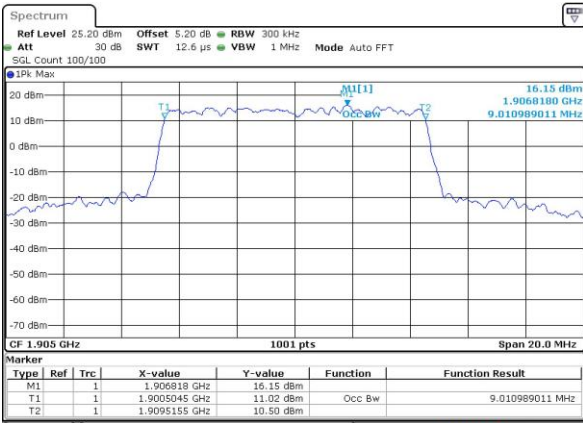

Date: 27 JUL 2017 16:15:03

Middle Channel / 5MHz / 16QAM

Date: 27 JUL 2017 16:15:15

Highest Channel / 5MHz / QPSK

Date: 27 JUL 2017 16:17:40

Highest Channel / 5MHz / 16QAM

Date: 27 JUL 2017 16:17:51

LTE Band 2

Lowest Channel / 10MHz / QPSK

Date: 27 JUL 2017 16:24:52

Lowest Channel / 10MHz / 16QAM

Date: 27 JUL 2017 16:25:03

Middle Channel / 10MHz / QPSK

Date: 27 JUL 2017 16:32:03

Middle Channel / 10MHz / 16QAM

Date: 27 JUL 2017 16:32:14

Highest Channel / 10MHz / QPSK

Date: 27 JUL 2017 16:34:40

Highest Channel / 10MHz / 16QAM

Date: 27 JUL 2017 16:34:51

LTE Band 2

Lowest Channel / 15MHz / QPSK

Date: 27_JUL 2017 16:41:51

Lowest Channel / 15MHz / 16QAM