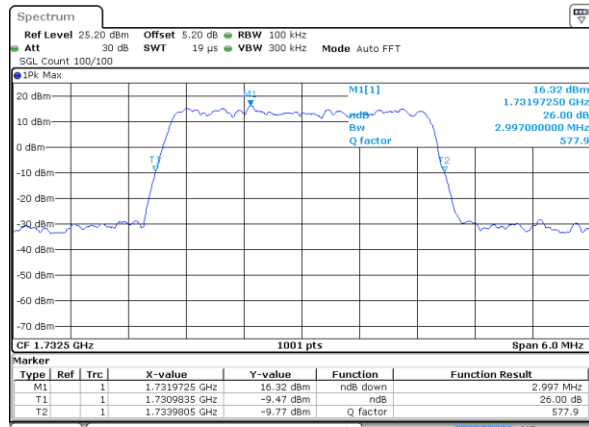

Date: 28 JUL 2017 10:49:38

Highest Channel / 1.4MHz / QPSK

Date: 28 JUL 2017 10:52:01

Highest Channel / 1.4MHz / 16QAM

Date: 28 JUL 2017 10:52:12

LTE Band 4

Lowest Channel / 3MHz / QPSK

Date: 28 JUL 2017 10:58:15

Lowest Channel / 3MHz / 16QAM

Date: 28 JUL 2017 10:58:47

Middle Channel / 3MHz / QPSK

Date: 28 JUL 2017 10:59:56

Middle Channel / 3MHz / 16QAM

Date: 28 JUL 2017 10:59:27

Highest Channel / 3MHz / QPSK

Date: 28 JUL 2017 11:00:58

Highest Channel / 3MHz / 16QAM

Date: 28 JUL 2017 11:01:24

LTE Band 4

Lowest Channel / 5MHz / QPSK

Date: 28_JUL_2017 11:36:54

Lowest Channel / 5MHz / 16QAM

Date: 28_JUL_2017 11:37:23

Middle Channel / 5MHz / QPSK