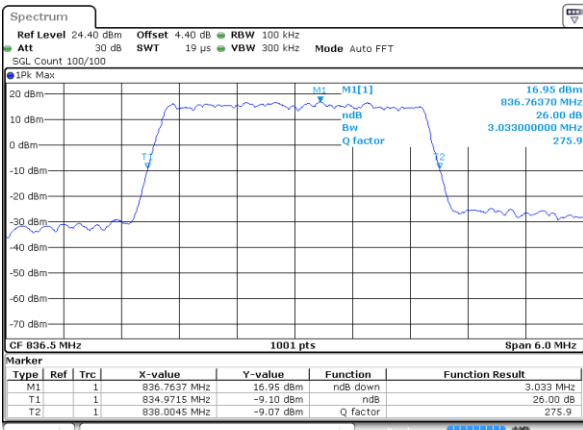

Middle Channel / 3MHz / QPSK

Date: 31 JUL 2017 12:04:07