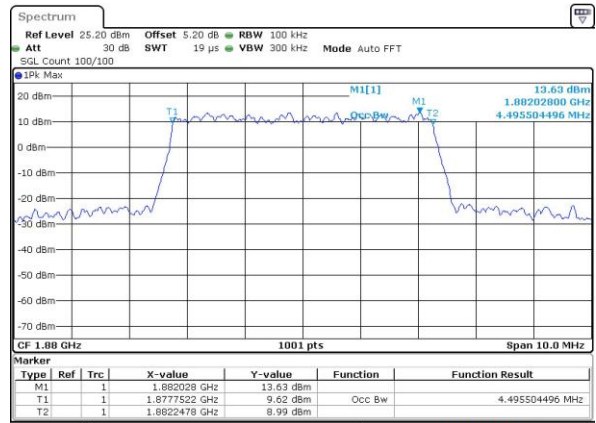

Highest Channel / 3MHz / 16QAM

Date: 27 JUL 2017 16:00:52

LTE Band 2

Lowest Channel / 5MHz / QPSK

Date: 27 JUL 2017 16:07:52

Lowest Channel / 5MHz / 16QAM

Date: 27 JUL 2017 16:08:03

Middle Channel / 5MHz / QPSK

Date: 27 JUL 2017 16:15:03

Middle Channel / 5MHz / 16QAM

Date: 27 JUL 2017 16:15:15

Highest Channel / 5MHz / QPSK

Date: 27 JUL 2017 16:17:40

Highest Channel / 5MHz / 16QAM

Date: 27 JUL 2017 16:17:51

LTE Band 2