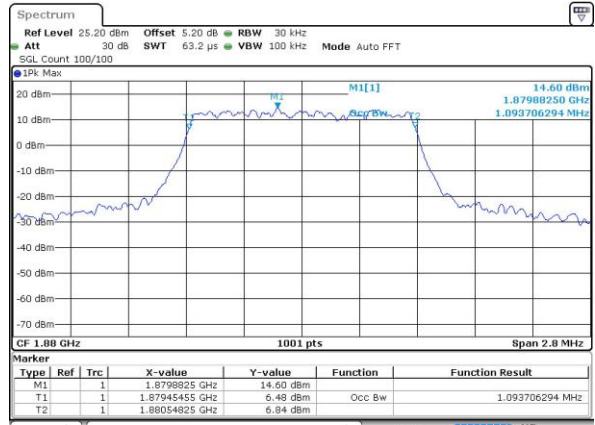

Mode	LTE Band 12 : 99%OBW(MHz)											
	1.4MHz		3MHz		5MHz		10MHz		15MHz		20MHz	
Mod.	QPSK	16QAM	QPSK	16QAM	QPSK	16QAM	QPSK	16QAM	QPSK	16QAM	QPSK	16QAM
Lowest CH	1.09	1.09	2.72	2.73	4.50	4.50	9.03	8.95	-	-	-	-
Middle CH	1.10	1.09	2.71	2.70	4.49	4.50	8.97	8.93	-	-	-	-
Highest CH	1.09	1.08	2.72	2.70	4.49	4.49	9.01	8.95	-	-	-	-

LTE Band 2

Lowest Channel / 1.4MHz / QPSK

Date: 27 JUL 2017 15:33:51

Lowest Channel / 1.4MHz / 16QAM

Date: 27 JUL 2017 15:34:03

Middle Channel / 1.4MHz / QPSK

Date: 27 JUL 2017 15:41:03

Middle Channel / 1.4MHz / 16QAM

Date: 27 JUL 2017 15:41:14

Highest Channel / 1.4MHz / QPSK

Date: 27 JUL 2017 15:43:39

Highest Channel / 1.4MHz / 16QAM

Date: 27 JUL 2017 15:43:51

LTE Band 2

Lowest Channel / 3MHz / QPSK

Date: 27 JUL 2017 15:50:51