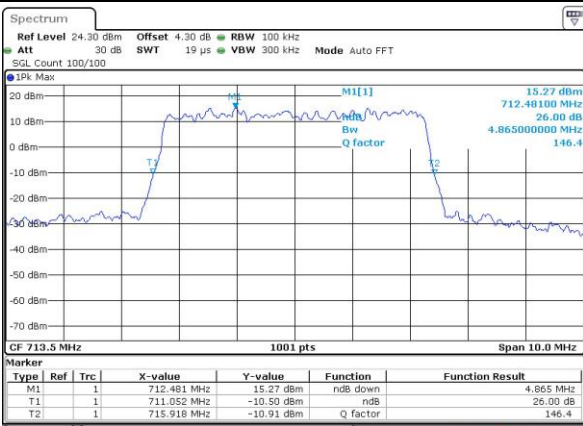

Date: 27 JUL 2017 18:54:08

Middle Channel / 5MHz / QPSK

Date: 27 JUL 2017 18:53:45

Middle Channel / 5MHz / 16QAM

Date: 27 JUL 2017 18:53:56

Highest Channel / 5MHz / QPSK

Date: 27 JUL 2017 18:53:34

Highest Channel / 5MHz / 16QAM