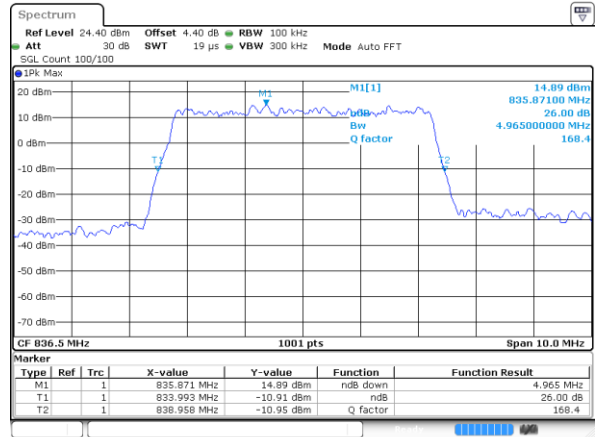

LTE Band 5

Lowest Channel / 5MHz / QPSK

Date: 31 JUL 2017 12:15:44

Lowest Channel / 5MHz / 16QAM

Date: 31 JUL 2017 12:15:55

Middle Channel / 5MHz / QPSK

Date: 31 JUL 2017 12:24:49

Middle Channel / 5MHz / 16QAM

Date: 31 JUL 2017 12:25:00

Highest Channel / 5MHz / QPSK

Date: 31 JUL 2017 12:27:22

Highest Channel / 5MHz / 16QAM

Date: 31 JUL 2017 12:27:32

LTE Band 5

Lowest Channel / 10MHz / QPSK

Date: 31 JUL 2017 12:36:26