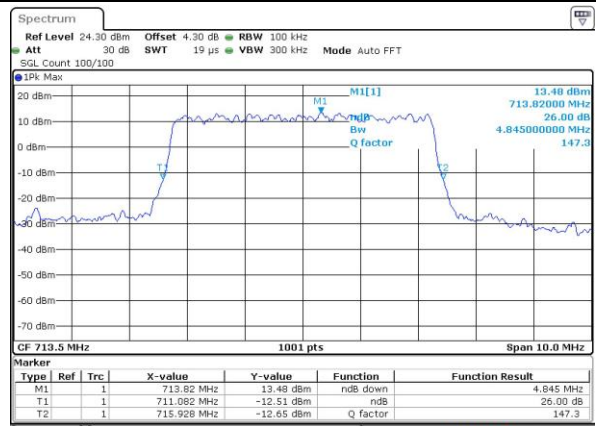

Highest Channel / 3MHz / QPSK

Date: 27 JUL 2017 18:36:32

Highest Channel / 3MHz / 16QAM

Date: 27 JUL 2017 18:36:21

LTE Band 12

Lowest Channel / 5MHz / QPSK

Date: 27 JUL 2017 18:54:19

Lowest Channel / 5MHz / 16QAM

Date: 27 JUL 2017 18:54:08

Middle Channel / 5MHz / QPSK

Date: 27 JUL 2017 18:53:45

Middle Channel / 5MHz / 16QAM

Date: 27 JUL 2017 18:53:56

Highest Channel / 5MHz / QPSK

Date: 27 JUL 2017 18:53:34

Highest Channel / 5MHz / 16QAM

Date: 27 JUL 2017 18:53:23

LTE Band 12

Lowest Channel / 10MHz / QPSK

Date: 27 JUL 2017 19:11:24

Lowest Channel / 10MHz / 16QAM

Date: 27 JUL 2017 19:11:12

Middle Channel / 10MHz / QPSK

Date: 27 JUL 2017 19:10:49