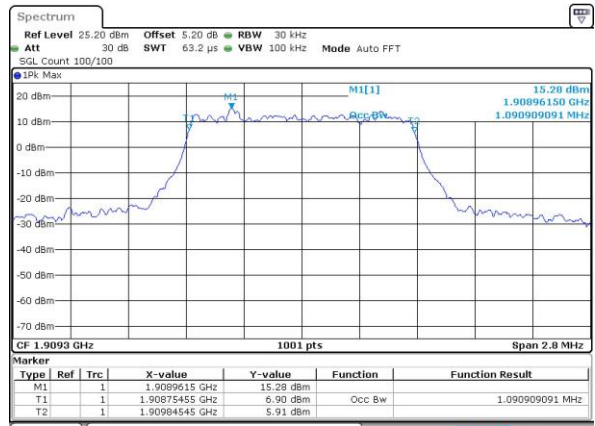

Mode	LTE Band 12 : 99%OBW(MHz)											
	1.4MHz		3MHz		5MHz		10MHz		15MHz		20MHz	
Mod.	QPSK	16QAM	QPSK	16QAM	QPSK	16QAM	QPSK	16QAM	QPSK	16QAM	QPSK	16QAM
Lowest CH	1.09	1.09	2.72	2.73	4.50	4.50	9.03	8.95	-	-	-	-
Middle CH	1.10	1.09	2.71	2.70	4.49	4.50	8.97	8.93	-	-	-	-
Highest CH	1.09	1.08	2.72	2.70	4.49	4.49	9.01	8.95	-	-	-	-

LTE Band 2

Lowest Channel / 1.4MHz / QPSK

Date: 27 JUL 2017 15:33:51

Lowest Channel / 1.4MHz / 16QAM

Date: 27 JUL 2017 15:34:03

Middle Channel / 1.4MHz / QPSK

Date: 27 JUL 2017 15:41:03

Middle Channel / 1.4MHz / 16QAM

Date: 27 JUL 2017 15:41:14

Highest Channel / 1.4MHz / QPSK

Date: 27 JUL 2017 15:43:39

Highest Channel / 1.4MHz / 16QAM

Date: 27 JUL 2017 15:43:51

LTE Band 2

Lowest Channel / 3MHz / QPSK

Date: 27 JUL 2017 15:50:51