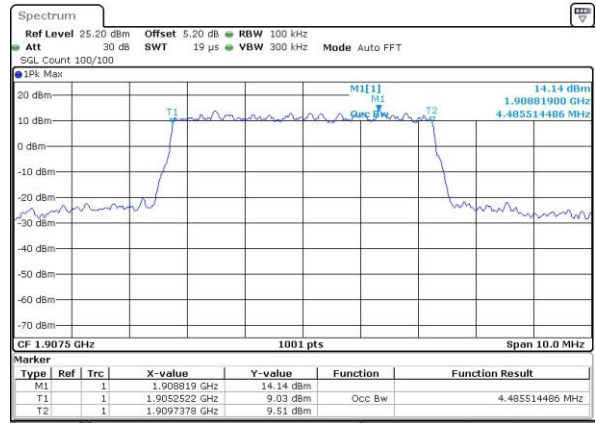

Highest Channel / 3MHz / 16QAM

Date: 27 JUL 2017 16:00:52

LTE Band 2

Lowest Channel / 5MHz / QPSK

Date: 27 JUL 2017 16:07:52

Lowest Channel / 5MHz / 16QAM

Date: 27 JUL 2017 16:08:03

Middle Channel / 5MHz / QPSK

Date: 27 JUL 2017 16:15:03

Middle Channel / 5MHz / 16QAM

Date: 27 JUL 2017 16:15:15

Highest Channel / 5MHz / QPSK

Date: 27 JUL 2017 16:17:40

Highest Channel / 5MHz / 16QAM

Date: 27 JUL 2017 16:17:51

LTE Band 2