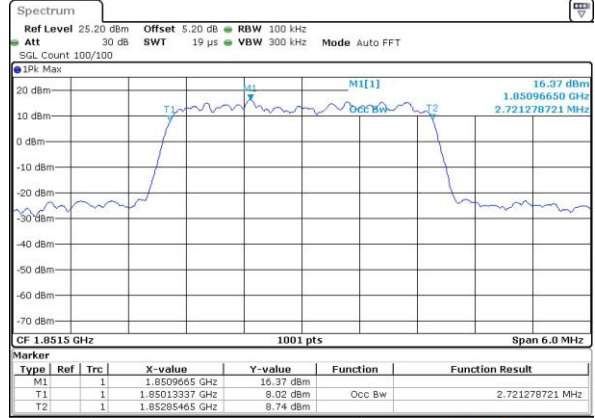

Lowest Channel / 3MHz / 16QAM

Date: 27 JUL 2017 15:51:02