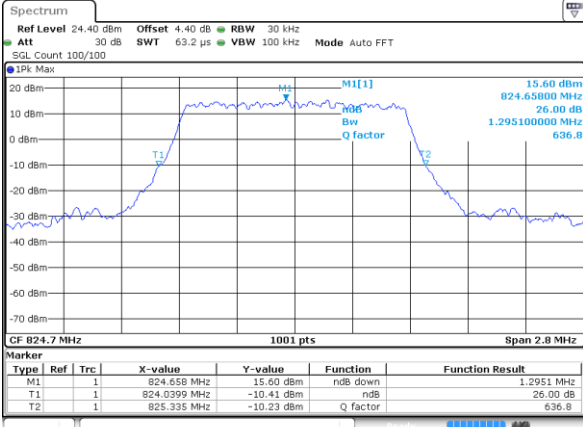

Date: 28 JUL 2017 12:02:48

LTE Band 4

Lowest Channel / 20MHz / QPSK

Date: 28 JUL 2017 12:03:39

Lowest Channel / 20MHz / 16QAM

Date: 28 JUL 2017 12:04:01

Middle Channel / 20MHz / QPSK

Date: 28 JUL 2017 12:04:44

Middle Channel / 20MHz / 16QAM

Date: 28 JUL 2017 12:04:21

Highest Channel / 20MHz / QPSK

Date: 28 JUL 2017 12:05:06

Highest Channel / 20MHz / 16QAM

Date: 28 JUL 2017 12:05:31

LTE Band 5

Lowest Channel / 1.4MHz / QPSK

Date: 31 JUL 2017 11:34:31

Lowest Channel / 1.4MHz / 16QAM

Date: 31 JUL 2017 11:34:20

Middle Channel / 1.4MHz / QPSK

Date: 31 JUL 2017 11:43:25

Middle Channel / 1.4MHz / 16QAM

Date: 31 JUL 2017 11:43:36

Highest Channel / 1.4MHz / QPSK