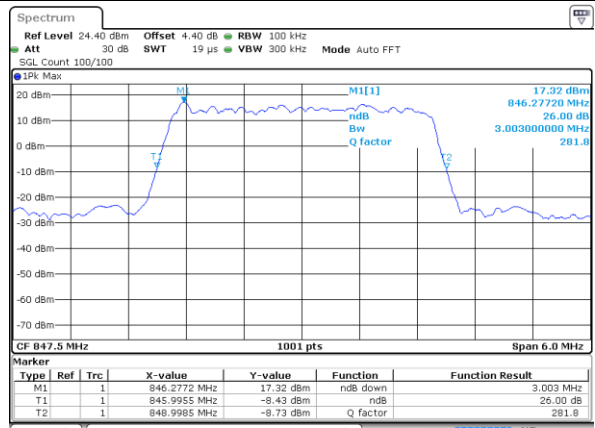

Date: 31 JUL 2017 11:45:58

Highest Channel / 1.4MHz / 16QAM

Date: 31 JUL 2017 11:46:09

LTE Band 5

Lowest Channel / 3MHz / QPSK

Date: 31 JUL 2017 11:55:03

Lowest Channel / 3MHz / 16QAM

Date: 31 JUL 2017 11:55:13

Middle Channel / 3MHz / QPSK

Date: 31 JUL 2017 12:04:07

Middle Channel / 3MHz / 16QAM

Date: 31 JUL 2017 12:04:18

Highest Channel / 3MHz / QPSK

Date: 31 JUL 2017 12:06:40

Highest Channel / 3MHz / 16QAM

Date: 31 JUL 2017 12:06:50

LTE Band 5

Lowest Channel / 5MHz / QPSK

Date: 31 JUL 2017 12:15:44

Lowest Channel / 5MHz / 16QAM

Date: 31 JUL 2017 12:15:55

Middle Channel / 5MHz / QPSK

Date: 31 JUL 2017 12:24:49

Middle Channel / 5MHz / 16QAM

Date: 31 JUL 2017 12:25:00

Highest Channel / 5MHz / QPSK

Date: 31 JUL 2017 12:27:22

Highest Channel / 5MHz / 16QAM

Date: 31 JUL 2017 12:27:32

LTE Band 5

Lowest Channel / 10MHz / QPSK

Date: 31 JUL 2017 12:36:26