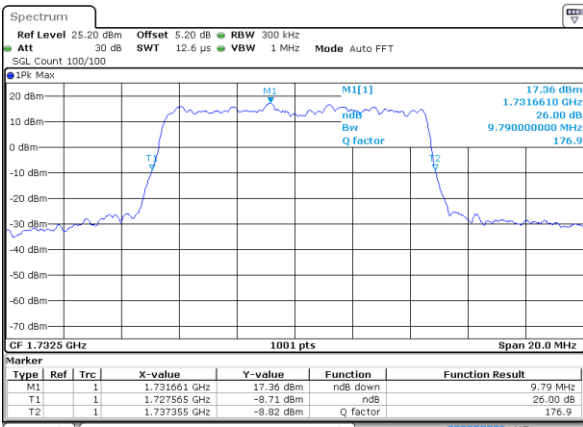

Date: 28_JUL_2017 11:38:18

Middle Channel / 5MHz / 16QAM

Date: 28_JUL_2017 11:37:54

Highest Channel / 5MHz / QPSK

Date: 28_JUL_2017 11:38:40

Highest Channel / 5MHz / 16QAM

Date: 28_JUL_2017 11:39:16

LTE Band 4

Lowest Channel / 10MHz / QPSK

Date: 28 JUL 2017 11:44:37

Lowest Channel / 10MHz / 16QAM

Date: 28 JUL 2017 11:44:47

Middle Channel / 10MHz / QPSK

Date: 28 JUL 2017 11:47:09

Middle Channel / 10MHz / 16QAM

Date: 28 JUL 2017 11:47:20

Highest Channel / 10MHz / QPSK

Date: 28 JUL 2017 11:51:16

Highest Channel / 10MHz / 16QAM

Date: 28 JUL 2017 11:51:28

LTE Band 4

Lowest Channel / 15MHz / QPSK

Date: 28 JUL 2017 12:01:44

Lowest Channel / 15MHz / 16QAM