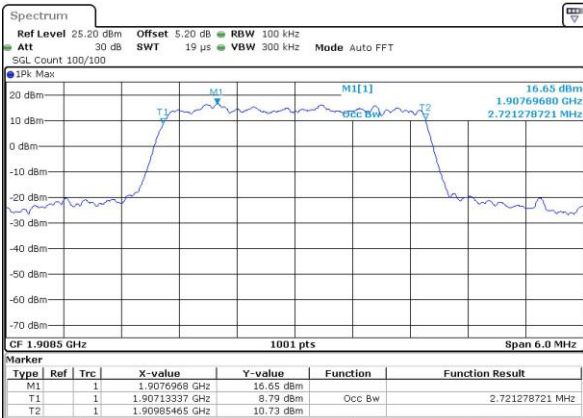

Date: 27 JUL 2017 15:41:14

Highest Channel / 1.4MHz / QPSK

Date: 27 JUL 2017 15:43:39

Highest Channel / 1.4MHz / 16QAM

Date: 27 JUL 2017 15:43:51

LTE Band 2

Lowest Channel / 3MHz / QPSK

Date: 27 JUL 2017 15:50:51

Lowest Channel / 3MHz / 16QAM

Date: 27 JUL 2017 15:51:02

Middle Channel / 3MHz / QPSK

Date: 27 JUL 2017 15:58:02

Middle Channel / 3MHz / 16QAM

Date: 27 JUL 2017 15:58:14

Highest Channel / 3MHz / QPSK

Date: 27 JUL 2017 16:00:41

Highest Channel / 3MHz / 16QAM

Date: 27 JUL 2017 16:00:52

LTE Band 2

Lowest Channel / 5MHz / QPSK

Date: 27 JUL 2017 16:07:52

Lowest Channel / 5MHz / 16QAM

Date: 27 JUL 2017 16:08:03

Middle Channel / 5MHz / QPSK