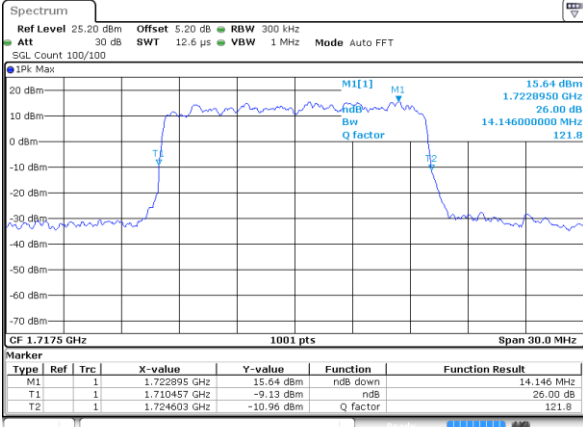

Highest Channel / 10MHz / QPSK

Date: 28 JUL 2017 11:51:16

Highest Channel / 10MHz / 16QAM

Date: 28 JUL 2017 11:51:28

LTE Band 4

Lowest Channel / 15MHz / QPSK

Date: 28 JUL 2017 12:01:44

Lowest Channel / 15MHz / 16QAM