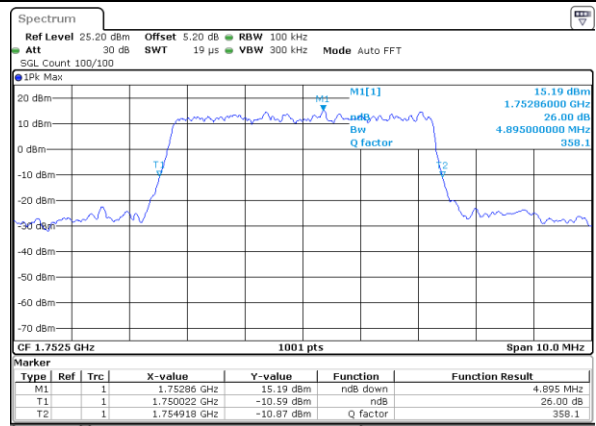

Highest Channel / 3MHz / 16QAM

Date: 28 JUL 2017 11:01:24

LTE Band 4

Lowest Channel / 5MHz / QPSK

Date: 28_JUL_2017 11:36:54

Lowest Channel / 5MHz / 16QAM

Date: 28_JUL_2017 11:37:23

Middle Channel / 5MHz / QPSK

Date: 28_JUL_2017 11:38:18

Middle Channel / 5MHz / 16QAM

Date: 28_JUL_2017 11:37:54

Highest Channel / 5MHz / QPSK

Date: 28_JUL_2017 11:38:40

Highest Channel / 5MHz / 16QAM

Date: 28_JUL_2017 11:39:16

LTE Band 4

Lowest Channel / 10MHz / QPSK

Date: 28 JUL 2017 11:44:37

Lowest Channel / 10MHz / 16QAM

Date: 28 JUL 2017 11:44:47

Middle Channel / 10MHz / QPSK

Date: 28 JUL 2017 11:47:09

Middle Channel / 10MHz / 16QAM

Date: 28 JUL 2017 11:47:20

Highest Channel / 10MHz / QPSK

Date: 28 JUL 2017 11:51:16

Highest Channel / 10MHz / 16QAM

Date: 28 JUL 2017 11:51:28

LTE Band 4

Lowest Channel / 15MHz / QPSK

Date: 28 JUL 2017 12:01:44

Lowest Channel / 15MHz / 16QAM