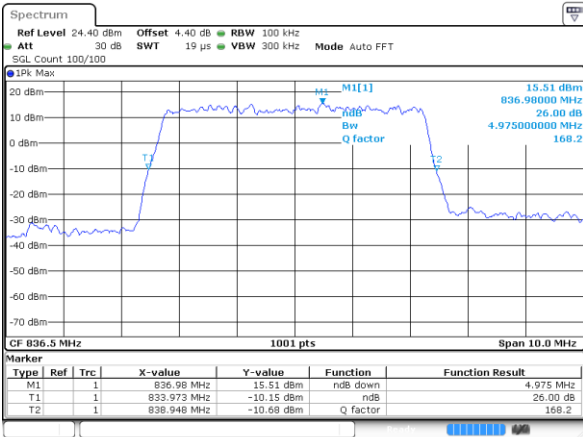

LTE Band 5

Lowest Channel / 5MHz / QPSK

Date: 31 JUL 2017 12:15:44

Lowest Channel / 5MHz / 16QAM

Date: 31 JUL 2017 12:15:55

Middle Channel / 5MHz / QPSK

Date: 31 JUL 2017 12:24:49

Middle Channel / 5MHz / 16QAM

Date: 31 JUL 2017 12:25:00

Highest Channel / 5MHz / QPSK

Date: 31 JUL 2017 12:27:22

Highest Channel / 5MHz / 16QAM

Date: 31 JUL 2017 12:27:32

LTE Band 5

Lowest Channel / 10MHz / QPSK

Date: 31 JUL 2017 12:36:26