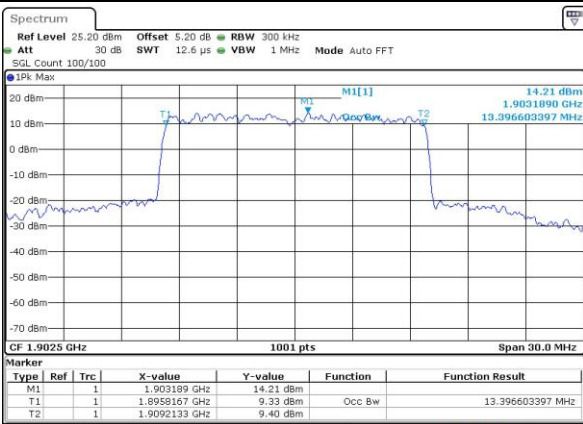

Highest Channel / 10MHz / QPSK

Date: 27 JUL 2017 16:34:40

Highest Channel / 10MHz / 16QAM

Date: 27 JUL 2017 16:34:51

LTE Band 2

Lowest Channel / 15MHz / QPSK

Date: 27_JUL 2017 16:41:51

Lowest Channel / 15MHz / 16QAM

Date: 27_JUL 2017 16:42:02

Middle Channel / 15MHz / QPSK

Date: 27_JUL 2017 16:49:02

Middle Channel / 15MHz / 16QAM

Date: 27_JUL 2017 16:49:13

Highest Channel / 15MHz / QPSK

Date: 27_JUL 2017 16:51:39

Highest Channel / 15MHz / 16QAM