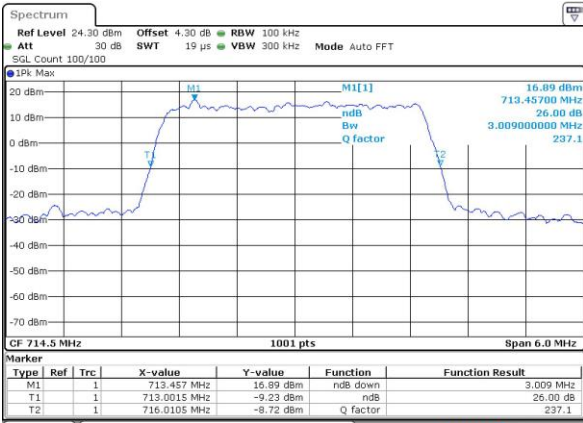

Date: 27 JUL 2017 18:19:47

Middle Channel / 1.4MHz / 16QAM

Date: 27 JUL 2017 18:19:58

Highest Channel / 1.4MHz / QPSK

Date: 27 JUL 2017 18:19:36

Highest Channel / 1.4MHz / 16QAM

Date: 27 JUL 2017 18:19:25

LTE Band 12

Lowest Channel / 3MHz / QPSK

Date: 27 JUL 2017 18:37:16

Lowest Channel / 3MHz / 16QAM

Date: 27 JUL 2017 18:37:05

Middle Channel / 3MHz / QPSK

Date: 27 JUL 2017 18:36:43

Middle Channel / 3MHz / 16QAM

Date: 27 JUL 2017 18:36:54

Highest Channel / 3MHz / QPSK

Date: 27 JUL 2017 18:36:32

Highest Channel / 3MHz / 16QAM

Date: 27 JUL 2017 18:36:21

LTE Band 12

Lowest Channel / 5MHz / QPSK

Date: 27 JUL 2017 18:54:19

Lowest Channel / 5MHz / 16QAM