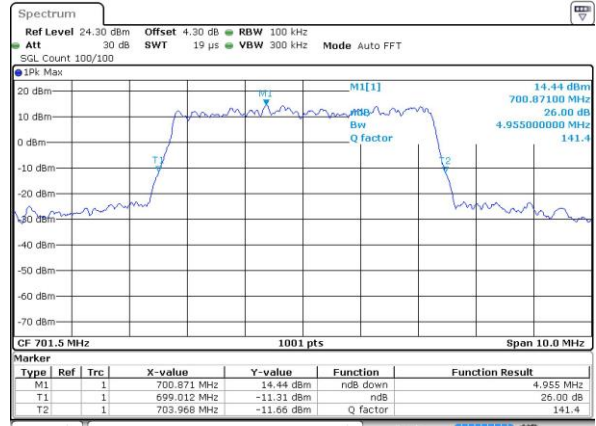

Highest Channel / 3MHz / QPSK

Date: 27 JUL 2017 18:36:32

Highest Channel / 3MHz / 16QAM

Date: 27 JUL 2017 18:36:21

LTE Band 12

Lowest Channel / 5MHz / QPSK

Date: 27 JUL 2017 18:54:19

Lowest Channel / 5MHz / 16QAM