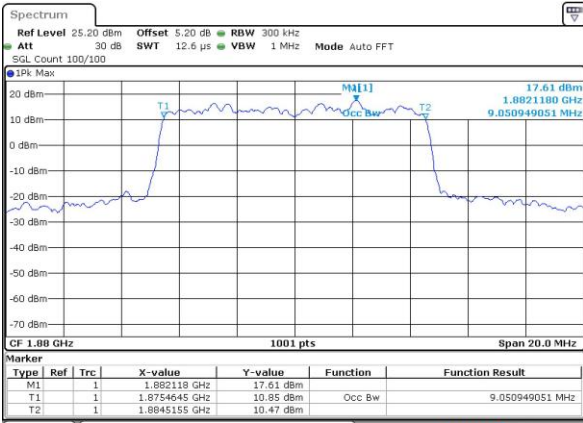

Date: 27 JUL 2017 16:15:03

Middle Channel / 5MHz / 16QAM

Date: 27 JUL 2017 16:15:15

Highest Channel / 5MHz / QPSK

Date: 27 JUL 2017 16:17:40

Highest Channel / 5MHz / 16QAM

Date: 27 JUL 2017 16:17:51

LTE Band 2

Lowest Channel / 10MHz / QPSK

Date: 27 JUL 2017 16:24:52

Lowest Channel / 10MHz / 16QAM

Date: 27 JUL 2017 16:25:03

Middle Channel / 10MHz / QPSK

Date: 27 JUL 2017 16:32:03

Middle Channel / 10MHz / 16QAM

Date: 27 JUL 2017 16:32:14

Highest Channel / 10MHz / QPSK

Date: 27 JUL 2017 16:34:40

Highest Channel / 10MHz / 16QAM

Date: 27 JUL 2017 16:34:51

LTE Band 2

Lowest Channel / 15MHz / QPSK

Date: 27_JUL 2017 16:41:51

Lowest Channel / 15MHz / 16QAM