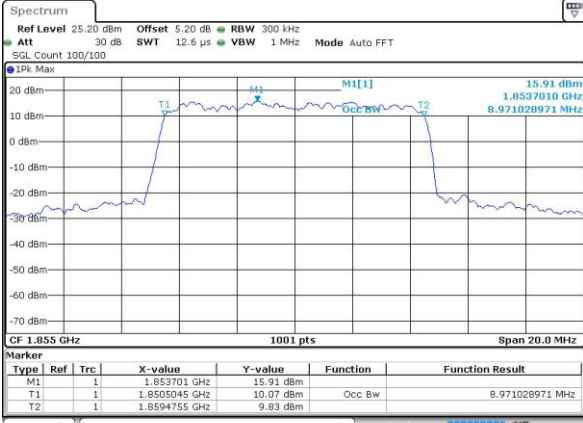

Highest Channel / 3MHz / 16QAM

Date: 27 JUL 2017 16:00:52

LTE Band 2

Lowest Channel / 5MHz / QPSK

Date: 27 JUL 2017 16:07:52

Lowest Channel / 5MHz / 16QAM

Date: 27 JUL 2017 16:08:03

Middle Channel / 5MHz / QPSK

Date: 27 JUL 2017 16:15:03

Middle Channel / 5MHz / 16QAM

Date: 27 JUL 2017 16:15:15

Highest Channel / 5MHz / QPSK

Date: 27 JUL 2017 16:17:40

Highest Channel / 5MHz / 16QAM

Date: 27 JUL 2017 16:17:51

LTE Band 2

Lowest Channel / 10MHz / QPSK

Date: 27 JUL 2017 16:24:52

Lowest Channel / 10MHz / 16QAM

Date: 27 JUL 2017 16:25:03

Middle Channel / 10MHz / QPSK

Date: 27 JUL 2017 16:32:03

Middle Channel / 10MHz / 16QAM

Date: 27 JUL 2017 16:32:14