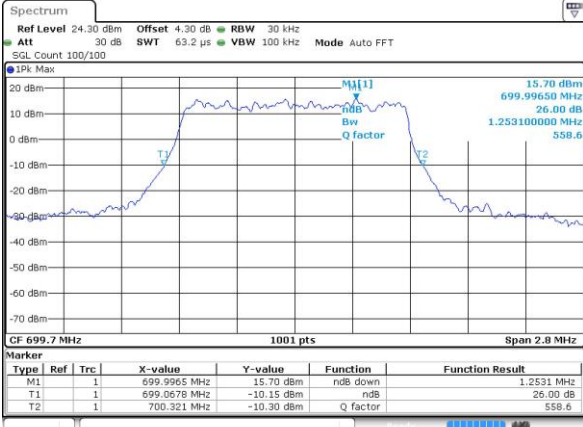

Highest Channel / 10MHz / 16QAM

Date: 31 JUL 2017 12:48:14

LTE Band 12

Lowest Channel / 1.4MHz / QPSK

Date: 27 JUL 2017 18:20:20

Lowest Channel / 1.4MHz / 16QAM

Date: 27 JUL 2017 18:20:09

Middle Channel / 1.4MHz / QPSK

Date: 27 JUL 2017 18:19:47

Middle Channel / 1.4MHz / 16QAM

Date: 27 JUL 2017 18:19:58

Highest Channel / 1.4MHz / QPSK

Date: 27 JUL 2017 18:19:36

Highest Channel / 1.4MHz / 16QAM

Date: 27 JUL 2017 18:19:25

LTE Band 12