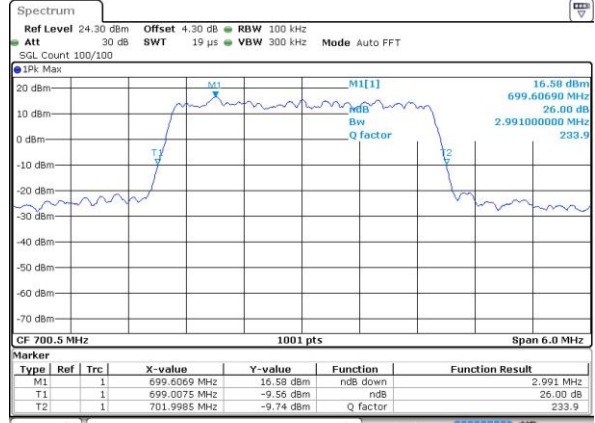

Lowest Channel / 3MHz / 16QAM

Date: 27 JUL 2017 18:37:05