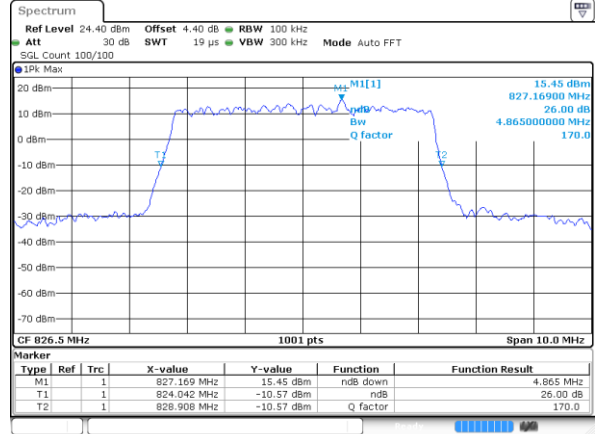

Date: 31 JUL 2017 11:45:58

Highest Channel / 1.4MHz / 16QAM

Date: 31 JUL 2017 11:46:09

LTE Band 5

Lowest Channel / 3MHz / QPSK

Date: 31 JUL 2017 11:55:03

Lowest Channel / 3MHz / 16QAM

Date: 31 JUL 2017 11:55:13

Middle Channel / 3MHz / QPSK

Date: 31 JUL 2017 12:04:07

Middle Channel / 3MHz / 16QAM

Date: 31 JUL 2017 12:04:18

Highest Channel / 3MHz / QPSK

Date: 31 JUL 2017 12:06:40

Highest Channel / 3MHz / 16QAM

Date: 31 JUL 2017 12:06:50

LTE Band 5

Lowest Channel / 5MHz / QPSK

Date: 31 JUL 2017 12:15:44

Lowest Channel / 5MHz / 16QAM

Date: 31 JUL 2017 12:15:55

Middle Channel / 5MHz / QPSK

Date: 31 JUL 2017 12:24:49

Middle Channel / 5MHz / 16QAM