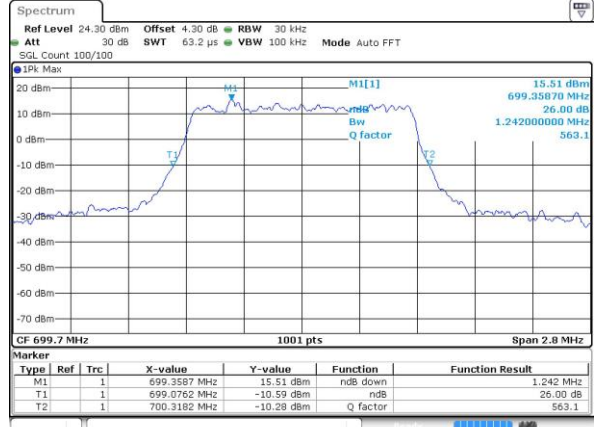

Highest Channel / 10MHz / 16QAM

Date: 31 JUL 2017 12:48:14

LTE Band 12

Lowest Channel / 1.4MHz / QPSK

Date: 27 JUL 2017 18:20:20

Lowest Channel / 1.4MHz / 16QAM

Date: 27 JUL 2017 18:20:09

Middle Channel / 1.4MHz / QPSK

Date: 27 JUL 2017 18:19:47

Middle Channel / 1.4MHz / 16QAM

Date: 27 JUL 2017 18:19:58

Highest Channel / 1.4MHz / QPSK

Date: 27 JUL 2017 18:19:36

Highest Channel / 1.4MHz / 16QAM

Date: 27 JUL 2017 18:19:25

LTE Band 12