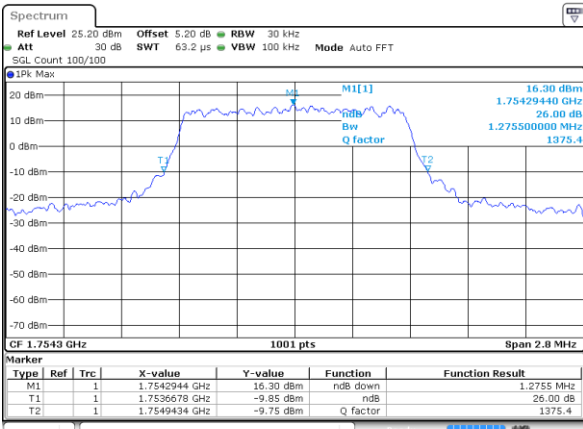

LTE Band 4

Lowest Channel / 1.4MHz / QPSK

Date: 28 JUL 2017 10:46:55

Lowest Channel / 1.4MHz / 16QAM

Date: 28 JUL 2017 10:47:06

Middle Channel / 1.4MHz / QPSK

Date: 28 JUL 2017 10:49:28

Middle Channel / 1.4MHz / 16QAM

Date: 28 JUL 2017 10:49:38

Highest Channel / 1.4MHz / QPSK

Date: 28 JUL 2017 10:52:01

Highest Channel / 1.4MHz / 16QAM

Date: 28 JUL 2017 10:52:12

LTE Band 4

Lowest Channel / 3MHz / QPSK

Date: 28 JUL 2017 10:58:15