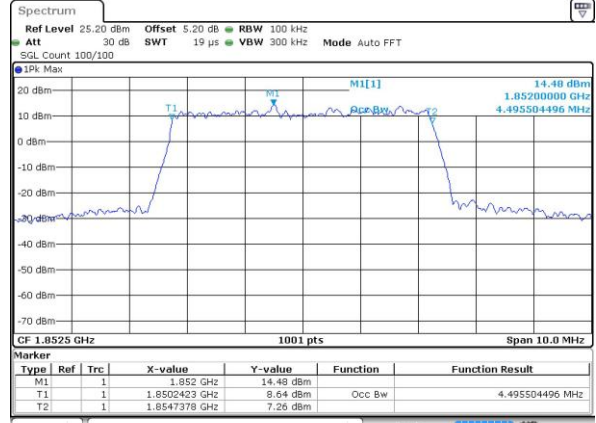

Highest Channel / 3MHz / 16QAM

Date: 27 JUL 2017 16:00:52

LTE Band 2

Lowest Channel / 5MHz / QPSK

Date: 27 JUL 2017 16:07:52

Lowest Channel / 5MHz / 16QAM

Date: 27 JUL 2017 16:08:03

Middle Channel / 5MHz / QPSK