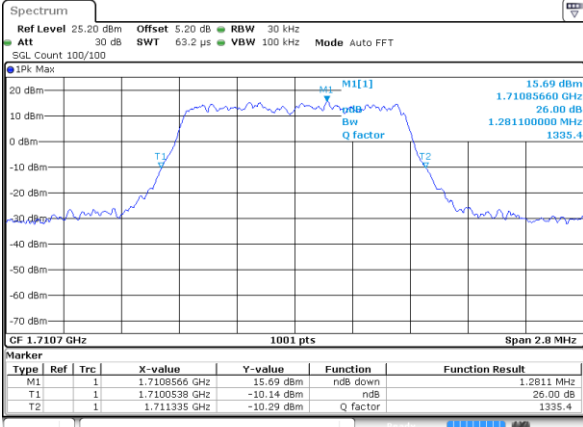

LTE Band 4

Lowest Channel / 1.4MHz / QPSK

Date: 28 JUL 2017 10:46:55

Lowest Channel / 1.4MHz / 16QAM

Date: 28 JUL 2017 10:47:06

Middle Channel / 1.4MHz / QPSK

Date: 28 JUL 2017 10:49:28

Middle Channel / 1.4MHz / 16QAM

Date: 28 JUL 2017 10:49:38

Highest Channel / 1.4MHz / QPSK

Date: 28 JUL 2017 10:52:01

Highest Channel / 1.4MHz / 16QAM

Date: 28 JUL 2017 10:52:12

LTE Band 4

Lowest Channel / 3MHz / QPSK

Date: 28 JUL 2017 10:58:15