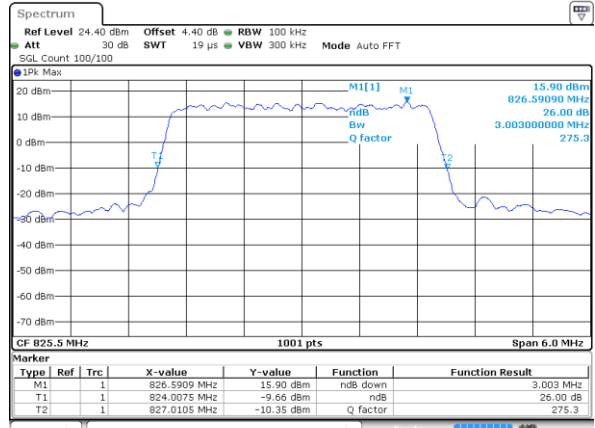

Date: 31 JUL 2017 11:34:31

Lowest Channel / 1.4MHz / 16QAM

Date: 31 JUL 2017 11:34:20

Middle Channel / 1.4MHz / QPSK

Date: 31 JUL 2017 11:43:25

Middle Channel / 1.4MHz / 16QAM

Date: 31 JUL 2017 11:43:36

Highest Channel / 1.4MHz / QPSK

Date: 31 JUL 2017 11:45:58

Highest Channel / 1.4MHz / 16QAM

Date: 31 JUL 2017 11:46:09

LTE Band 5

Lowest Channel / 3MHz / QPSK

Date: 31 JUL 2017 11:55:03

Lowest Channel / 3MHz / 16QAM

Date: 31 JUL 2017 11:55:13