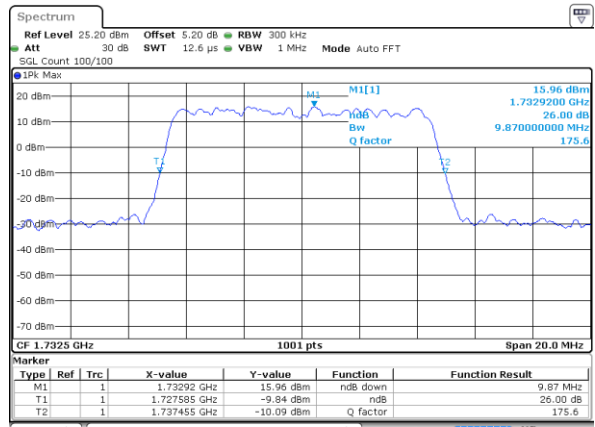

Date: 28_JUL_2017 11:38:18

Middle Channel / 5MHz / 16QAM

Date: 28_JUL_2017 11:37:54

Highest Channel / 5MHz / QPSK

Date: 28_JUL_2017 11:38:40

Highest Channel / 5MHz / 16QAM

Date: 28_JUL_2017 11:39:16

LTE Band 4

Lowest Channel / 10MHz / QPSK

Date: 28 JUL 2017 11:44:37

Lowest Channel / 10MHz / 16QAM

Date: 28 JUL 2017 11:44:47

Middle Channel / 10MHz / QPSK

Date: 28 JUL 2017 11:47:09

Middle Channel / 10MHz / 16QAM

Date: 28 JUL 2017 11:47:20

Highest Channel / 10MHz / QPSK

Date: 28 JUL 2017 11:51:16

Highest Channel / 10MHz / 16QAM

Date: 28 JUL 2017 11:51:28

LTE Band 4

Lowest Channel / 15MHz / QPSK

Date: 28 JUL 2017 12:01:44

Lowest Channel / 15MHz / 16QAM