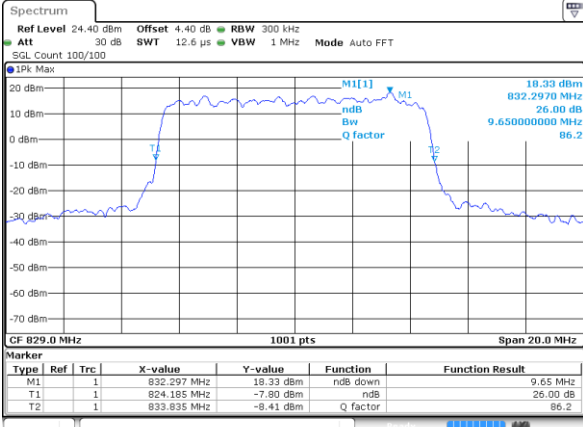

LTE Band 5

Lowest Channel / 5MHz / QPSK

Date: 31 JUL 2017 12:15:44

Lowest Channel / 5MHz / 16QAM

Date: 31 JUL 2017 12:15:55

Middle Channel / 5MHz / QPSK

Date: 31 JUL 2017 12:24:49

Middle Channel / 5MHz / 16QAM

Date: 31 JUL 2017 12:25:00

Highest Channel / 5MHz / QPSK

Date: 31 JUL 2017 12:27:22

Highest Channel / 5MHz / 16QAM

Date: 31 JUL 2017 12:27:32

LTE Band 5

Lowest Channel / 10MHz / QPSK

Date: 31 JUL 2017 12:36:26

Lowest Channel / 10MHz / 16QAM

Date: 31 JUL 2017 12:36:37

Middle Channel / 10MHz / QPSK

Date: 31 JUL 2017 12:45:31

Middle Channel / 10MHz / 16QAM

Date: 31 JUL 2017 12:45:42

Highest Channel / 10MHz / QPSK

Date: 31 JUL 2017 12:48:04