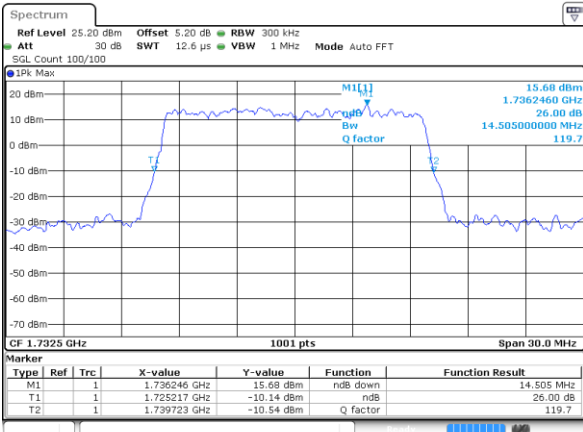

Middle Channel / 15MHz / QPSK

Date: 28 JUL 2017 12:02:07