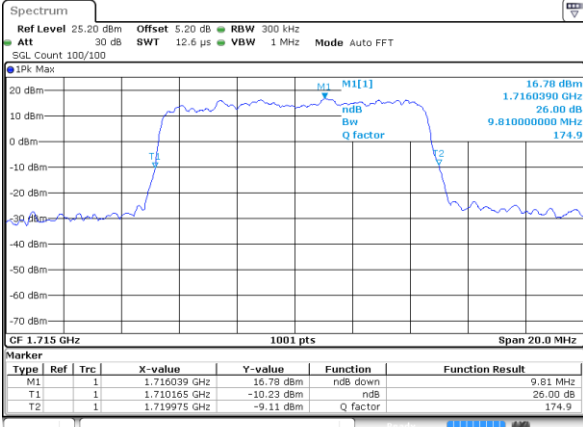

LTE Band 4

Lowest Channel / 10MHz / QPSK

Date: 28 JUL 2017 11:44:37