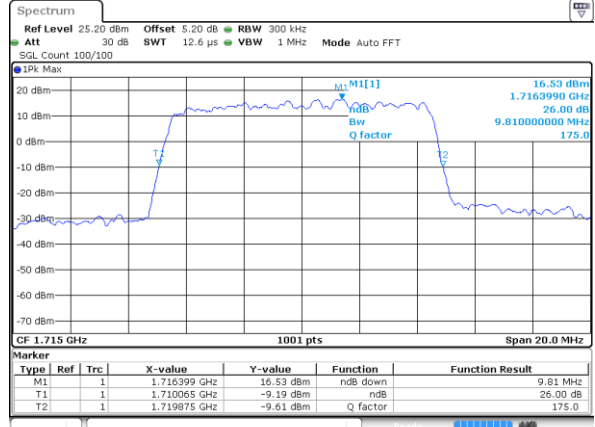

Lowest Channel / 10MHz / 16QAM

Date: 28 JUL 2017 11:44:47