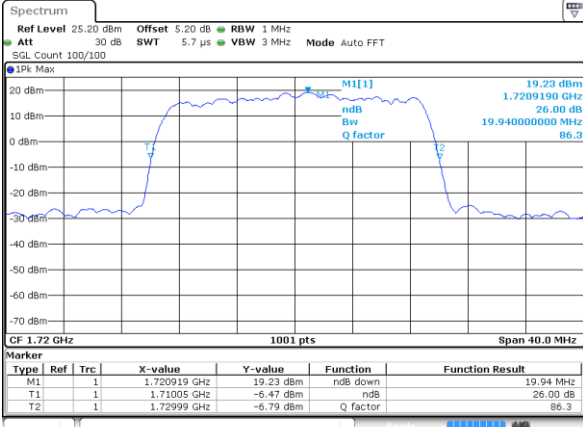

Highest Channel / 10MHz / QPSK

Date: 28 JUL 2017 11:51:16

Highest Channel / 10MHz / 16QAM

Date: 28 JUL 2017 11:51:28

LTE Band 4

Lowest Channel / 15MHz / QPSK

Date: 28 JUL 2017 12:01:44

Lowest Channel / 15MHz / 16QAM

Date: 28 JUL 2017 12:01:23

Middle Channel / 15MHz / QPSK

Date: 28 JUL 2017 12:02:07

Middle Channel / 15MHz / 16QAM

Date: 28 JUL 2017 12:02:28

Highest Channel / 15MHz / QPSK

Date: 28 JUL 2017 12:03:14

Highest Channel / 15MHz / 16QAM

Date: 28 JUL 2017 12:02:48

LTE Band 4

Lowest Channel / 20MHz / QPSK

Date: 28 JUL 2017 12:03:39

Lowest Channel / 20MHz / 16QAM

Date: 28 JUL 2017 12:04:01

Middle Channel / 20MHz / QPSK

Date: 28 JUL 2017 12:04:44