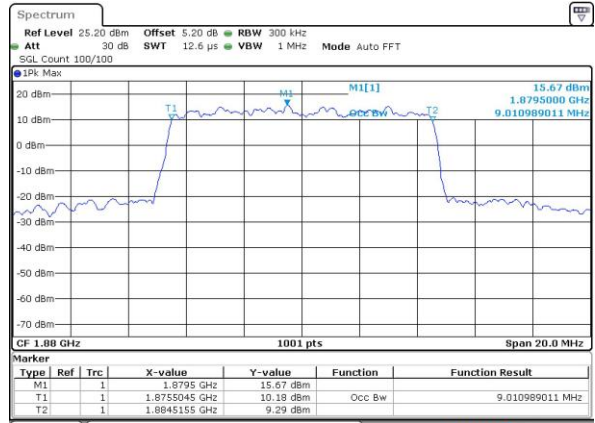

Date: 27 JUL 2017 16:15:03

Middle Channel / 5MHz / 16QAM

Date: 27 JUL 2017 16:15:15

Highest Channel / 5MHz / QPSK

Date: 27 JUL 2017 16:17:40

Highest Channel / 5MHz / 16QAM

Date: 27 JUL 2017 16:17:51

LTE Band 2

Lowest Channel / 10MHz / QPSK

Date: 27 JUL 2017 16:24:52

Lowest Channel / 10MHz / 16QAM

Date: 27 JUL 2017 16:25:03

Middle Channel / 10MHz / QPSK

Date: 27 JUL 2017 16:32:03

Middle Channel / 10MHz / 16QAM

Date: 27 JUL 2017 16:32:14

Highest Channel / 10MHz / QPSK

Date: 27 JUL 2017 16:34:40

Highest Channel / 10MHz / 16QAM

Date: 27 JUL 2017 16:34:51

LTE Band 2

Lowest Channel / 15MHz / QPSK

Date: 27_JUL 2017 16:41:51

Lowest Channel / 15MHz / 16QAM