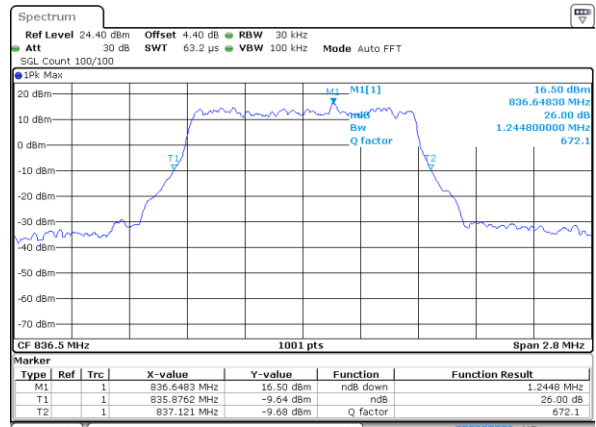

Middle Channel / 20MHz / 16QAM

Date: 28 JUL 2017 12:04:21

Highest Channel / 20MHz / QPSK

Date: 28 JUL 2017 12:05:06

Highest Channel / 20MHz / 16QAM

Date: 28 JUL 2017 12:05:31

LTE Band 5

Lowest Channel / 1.4MHz / QPSK

Date: 31 JUL 2017 11:34:31

Lowest Channel / 1.4MHz / 16QAM

Date: 31 JUL 2017 11:34:20

Middle Channel / 1.4MHz / QPSK

Date: 31 JUL 2017 11:43:25

Middle Channel / 1.4MHz / 16QAM

Date: 31 JUL 2017 11:43:36

Highest Channel / 1.4MHz / QPSK

Date: 31 JUL 2017 11:45:58

Highest Channel / 1.4MHz / 16QAM

Date: 31 JUL 2017 11:46:09

LTE Band 5

Lowest Channel / 3MHz / QPSK

Date: 31 JUL 2017 11:55:03

Lowest Channel / 3MHz / 16QAM

Date: 31 JUL 2017 11:55:13