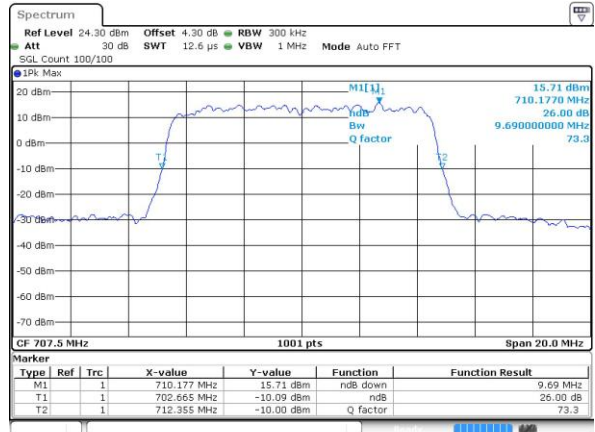

Date: 27 JUL 2017 18:53:23

LTE Band 12

Lowest Channel / 10MHz / QPSK

Date: 27 JUL 2017 19:11:24

Lowest Channel / 10MHz / 16QAM

Date: 27 JUL 2017 19:11:12

Middle Channel / 10MHz / QPSK

Date: 27 JUL 2017 19:10:49

Middle Channel / 10MHz / 16QAM

Date: 27 JUL 2017 19:11:01

Highest Channel / 10MHz / QPSK

Date: 27 JUL 2017 19:10:38

Highest Channel / 10MHz / 16QAM

Date: 27 JUL 2017 19:10:26

Occupied Bandwidth

Mode	LTE Band 2 : 99%OBW(MHz)											
	1.4MHz		3MHz		5MHz		10MHz		15MHz		20MHz	
Mod.	QPSK	16QAM	QPSK	16QAM	QPSK	16QAM	QPSK	16QAM	QPSK	16QAM	QPSK	16QAM
Lowest CH	1.09	1.10	2.71	2.72	4.51	4.50	8.97	8.95	13.46	13.37	18.34	18.10
Middle CH	1.10	1.09	2.72	2.72	4.51	4.50	9.05	9.01	13.43	13.43	18.30	18.30
Highest CH	1.09	1.09	2.72	2.71	4.49	4.49	9.01	8.99	13.40	13.40	18.38	18.26