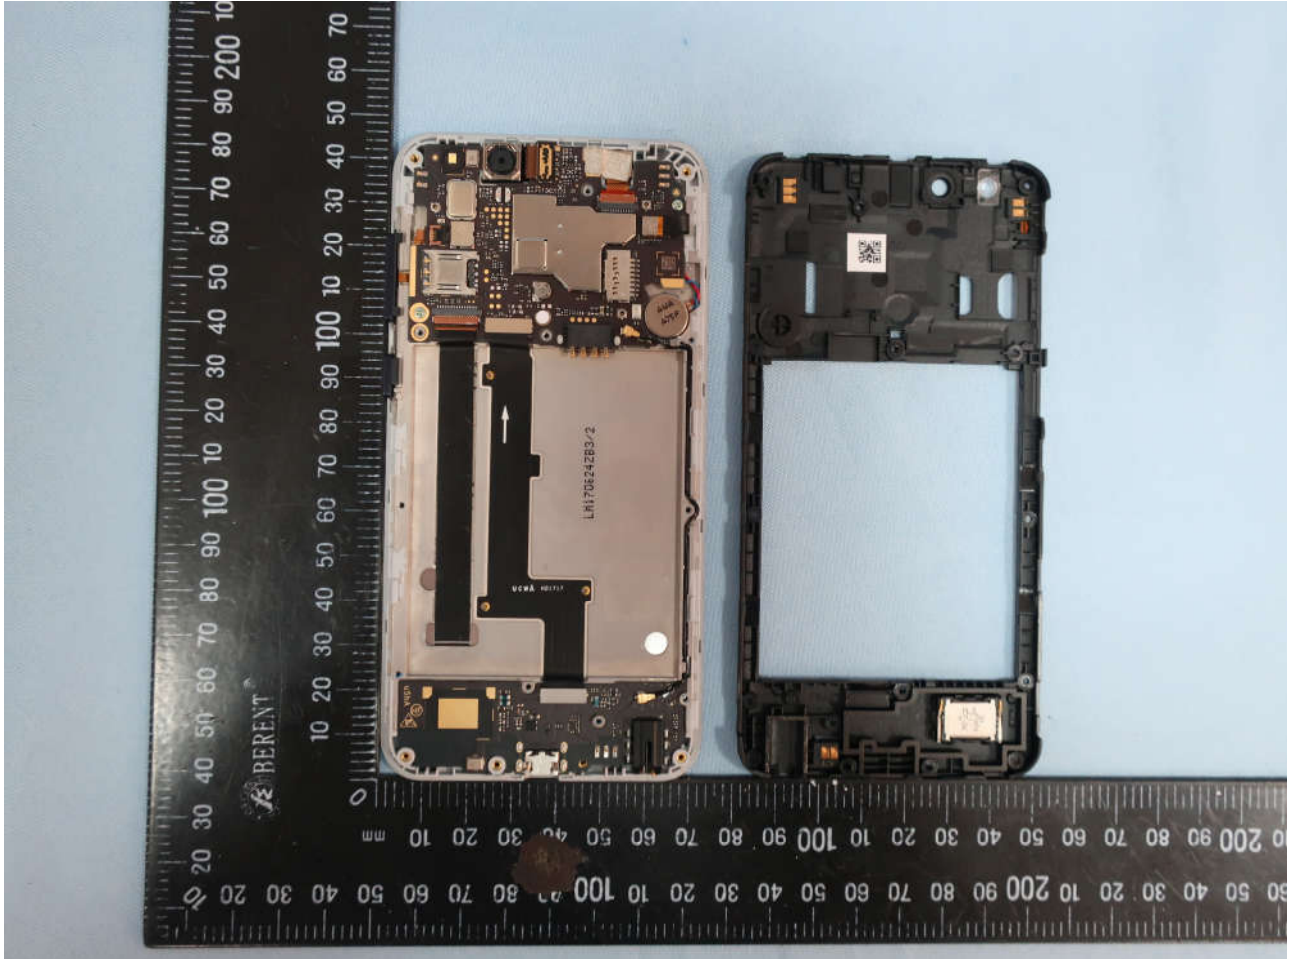

Brand Name: ZTE; Model Name: Z855