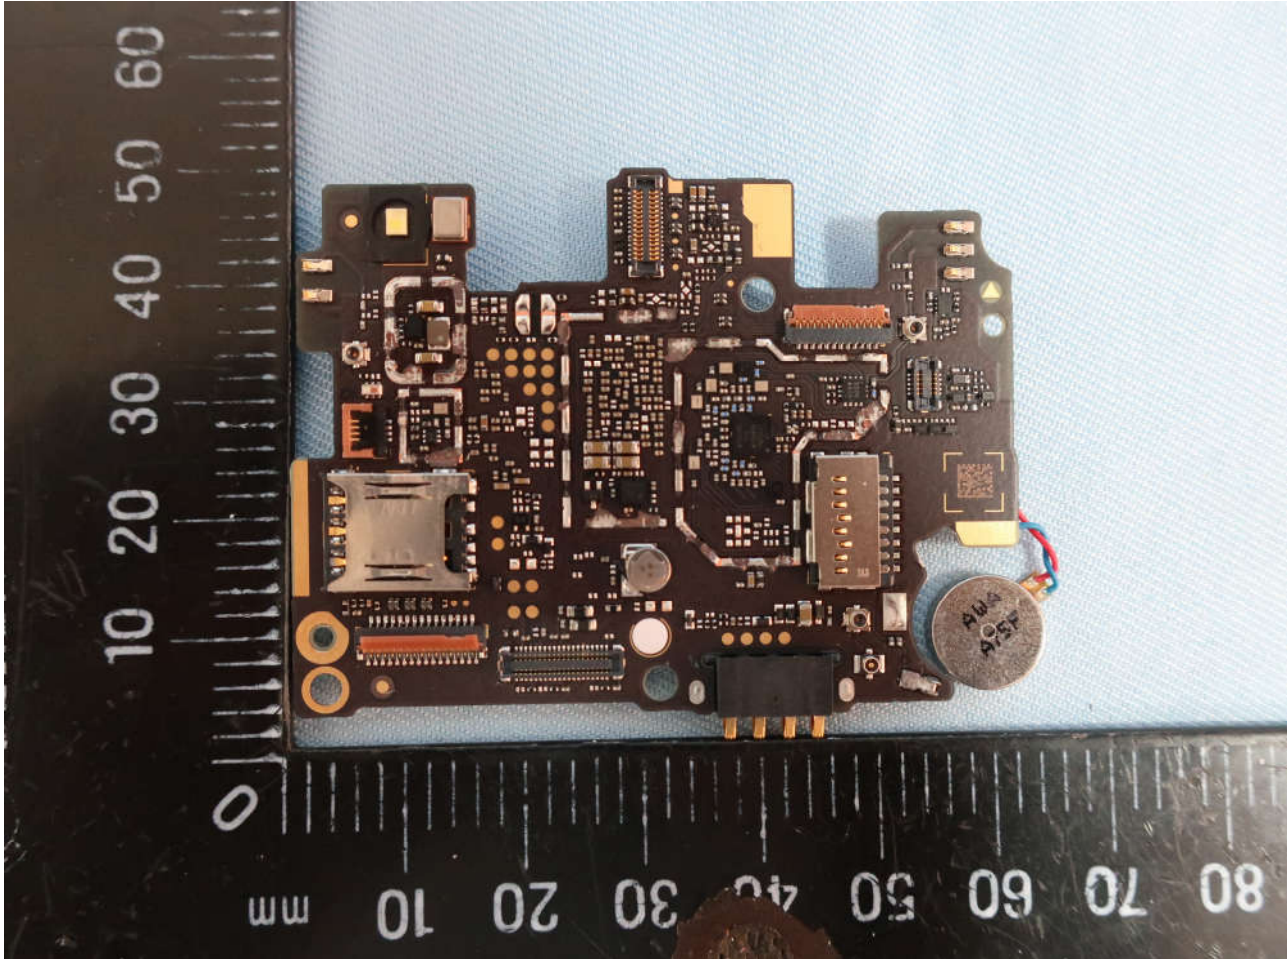

Brand Name: ZTE; Model Name: Z855