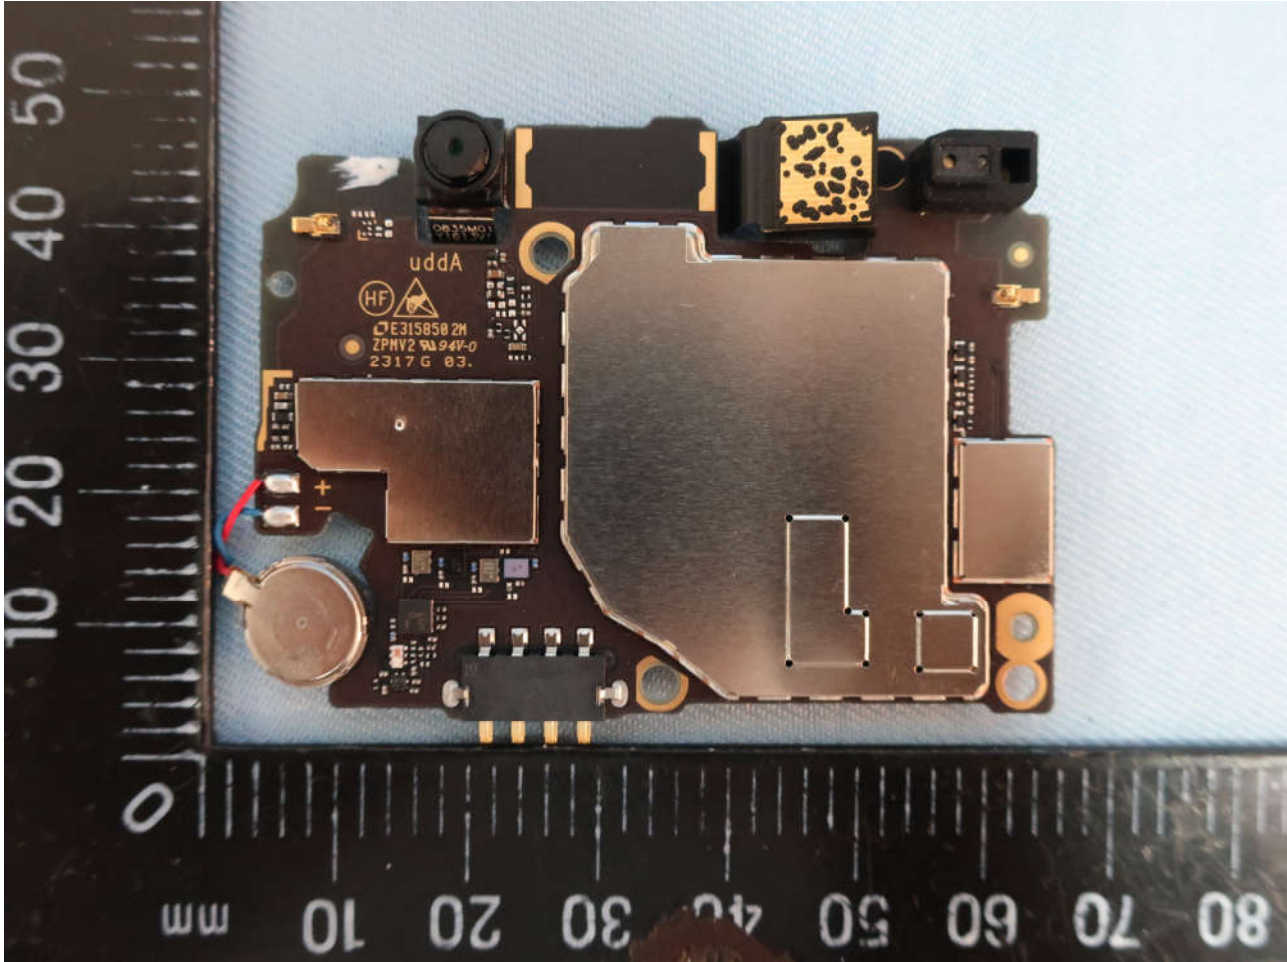

#### Remark:

WWAN Diversity Antenna: WCDMA Band 2/4/5, LTE Band 2/4/5/12/66 RX

WWAN Main Antenna: GSM850/1900, WCDMA Band 2/4/5, LTE Band 2/4/5/12/66 TX+RX

Brand Name: ZTE; Model Name: Z855

Brand Name: ZTE; Model Name: Z855

Brand Name: ZTE; Model Name: Z855

Brand Name: ZTE; Model Name: Z855

Brand Name: ZTE; Model Name: Z855

Brand Name: ZTE; Model Name: Z855

Brand Name: ZTE; Model Name: Z855

Brand Name: ZTE; Model Name: Z855

Brand Name: ZTE; Model Name: Z855