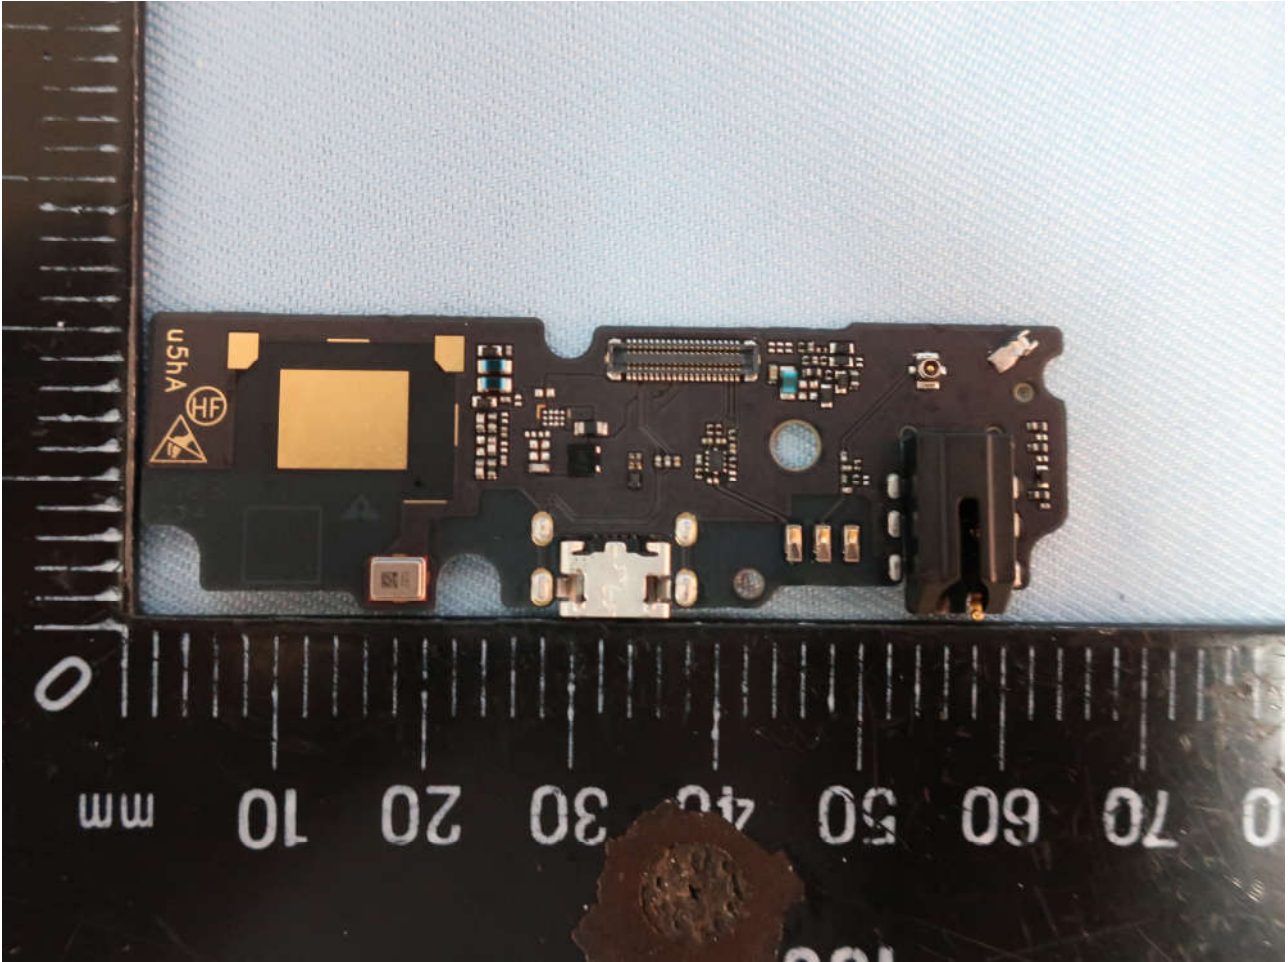

#### Remark:

WWAN Diversity Antenna: WCDMA Band 2/4/5, LTE Band 2/4/5/12/66 RX

WWAN Main Antenna: GSM850/1900, WCDMA Band 2/4/5, LTE Band 2/4/5/12/66 TX+RX

Brand Name: ZTE; Model Name: Z855

Brand Name: ZTE; Model Name: Z855

Brand Name: ZTE; Model Name: Z855

Brand Name: ZTE; Model Name: Z855

Brand Name: ZTE; Model Name: Z855

Brand Name: ZTE; Model Name: Z855

Brand Name: ZTE; Model Name: Z855

Brand Name: ZTE; Model Name: Z855

Brand Name: ZTE; Model Name: Z855