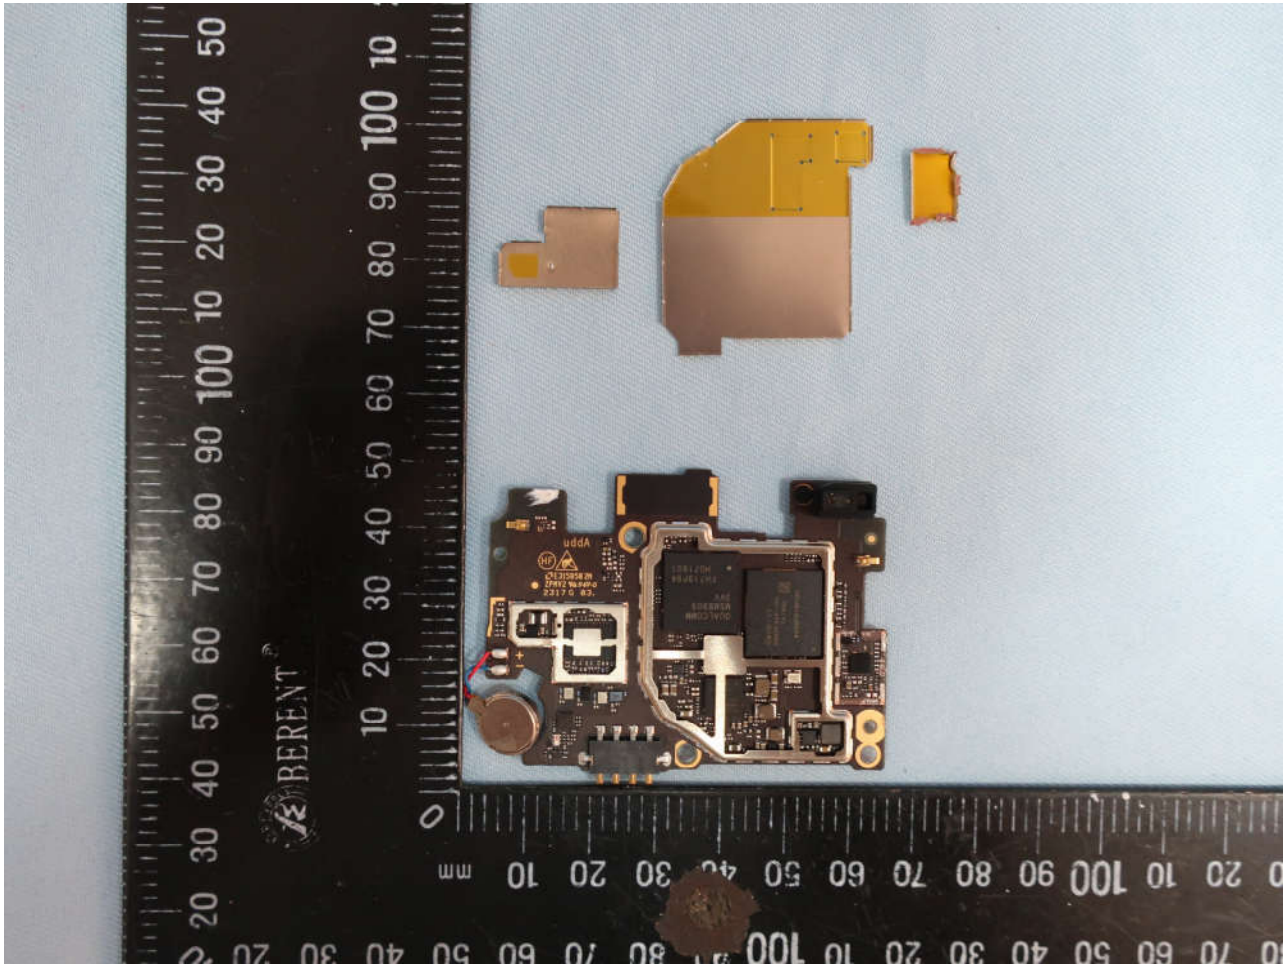

Brand Name: ZTE; Model Name: Z855