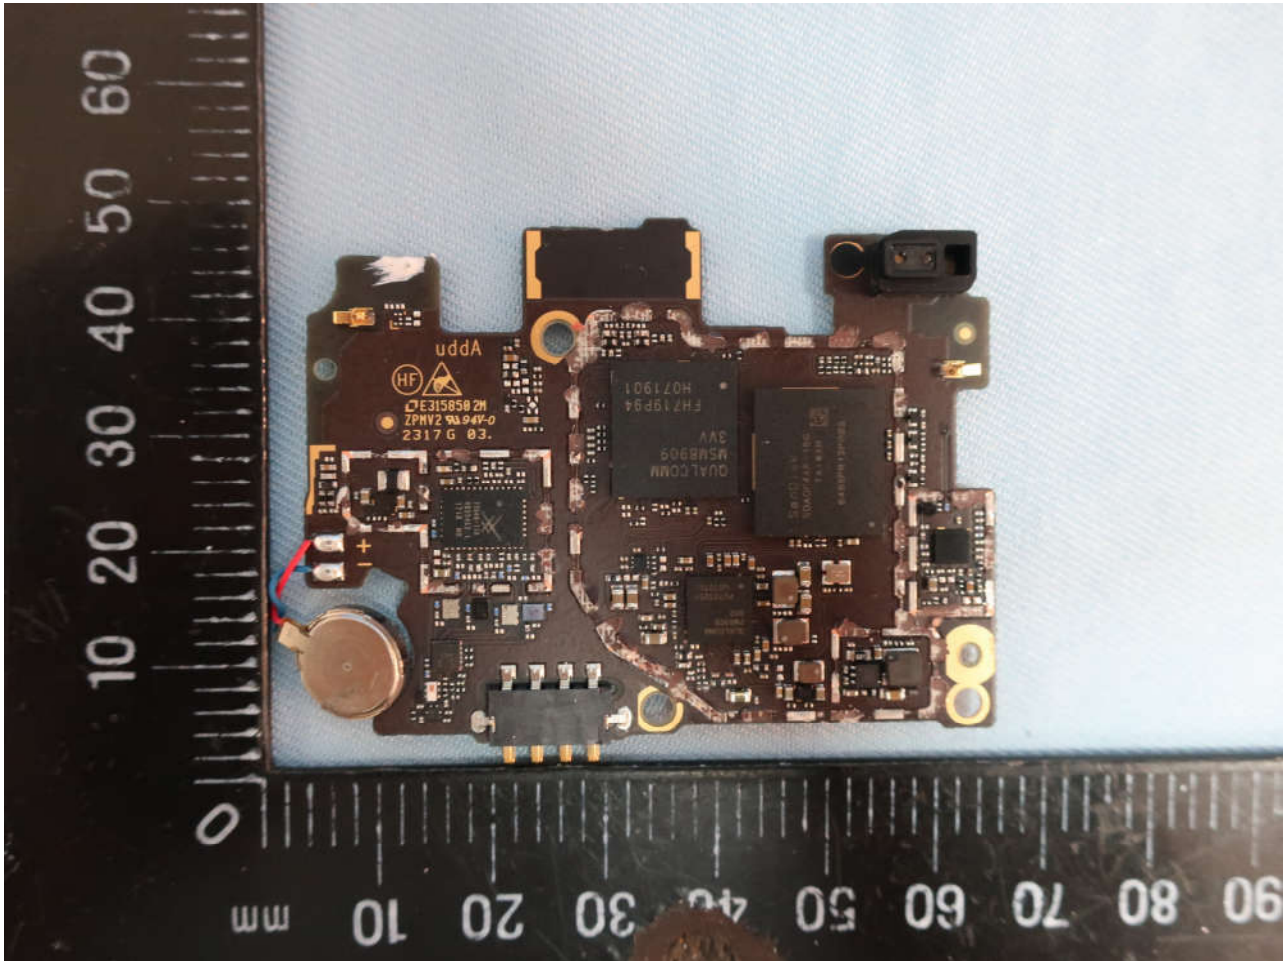

Brand Name: ZTE; Model Name: Z855