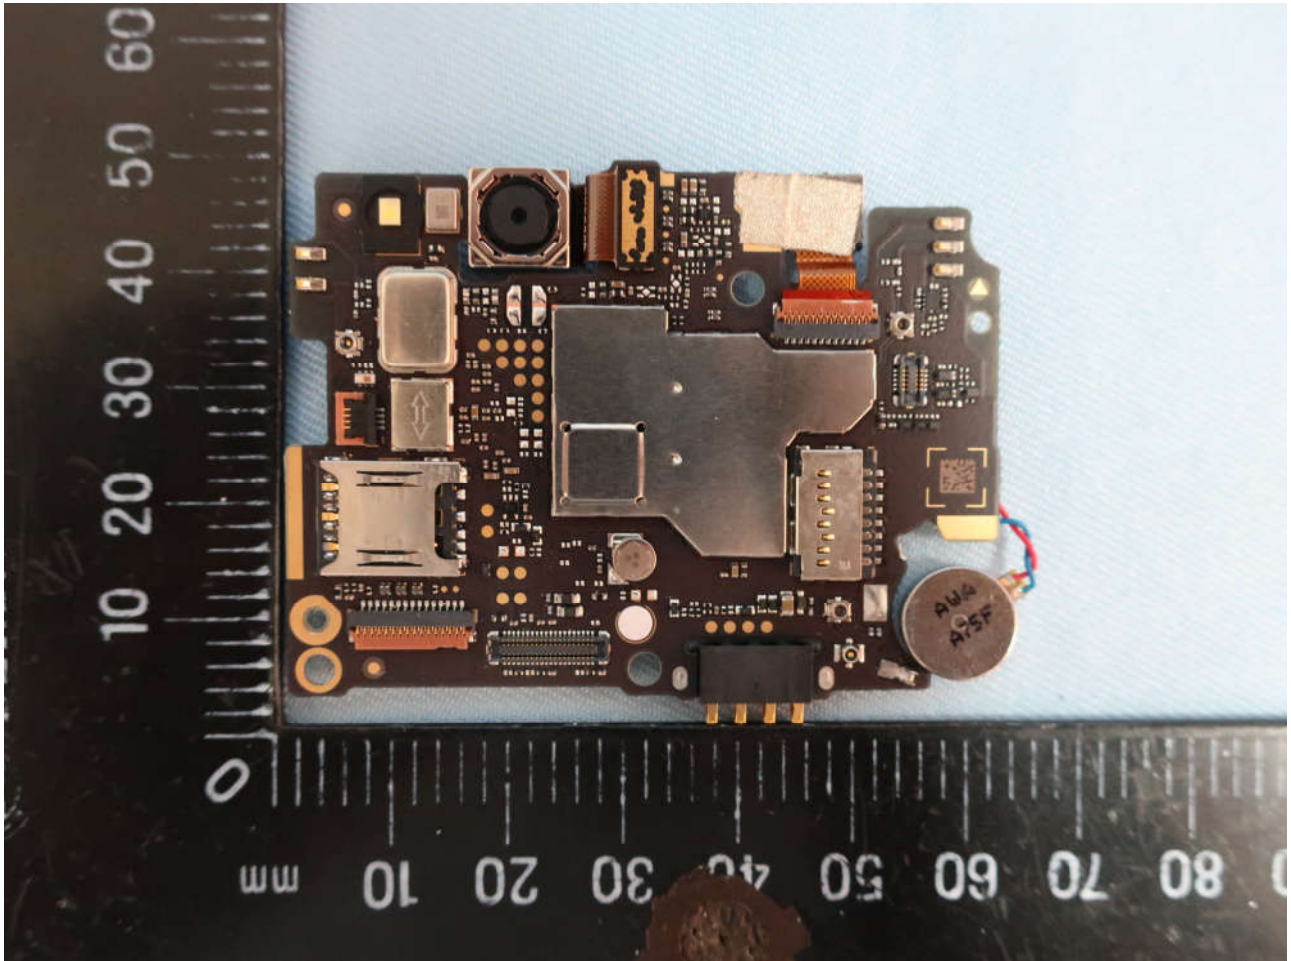

#### Remark:

WWAN Diversity Antenna: WCDMA Band 2/4/5, LTE Band 2/4/5/12/66 RX

WWAN Main Antenna: GSM850/1900, WCDMA Band 2/4/5, LTE Band 2/4/5/12/66 TX+RX

Brand Name: ZTE; Model Name: Z855

Brand Name: ZTE; Model Name: Z855

Brand Name: ZTE; Model Name: Z855

Brand Name: ZTE; Model Name: Z855

Brand Name: ZTE; Model Name: Z855

Brand Name: ZTE; Model Name: Z855

Brand Name: ZTE; Model Name: Z855

Brand Name: ZTE; Model Name: Z855

Brand Name: ZTE; Model Name: Z855