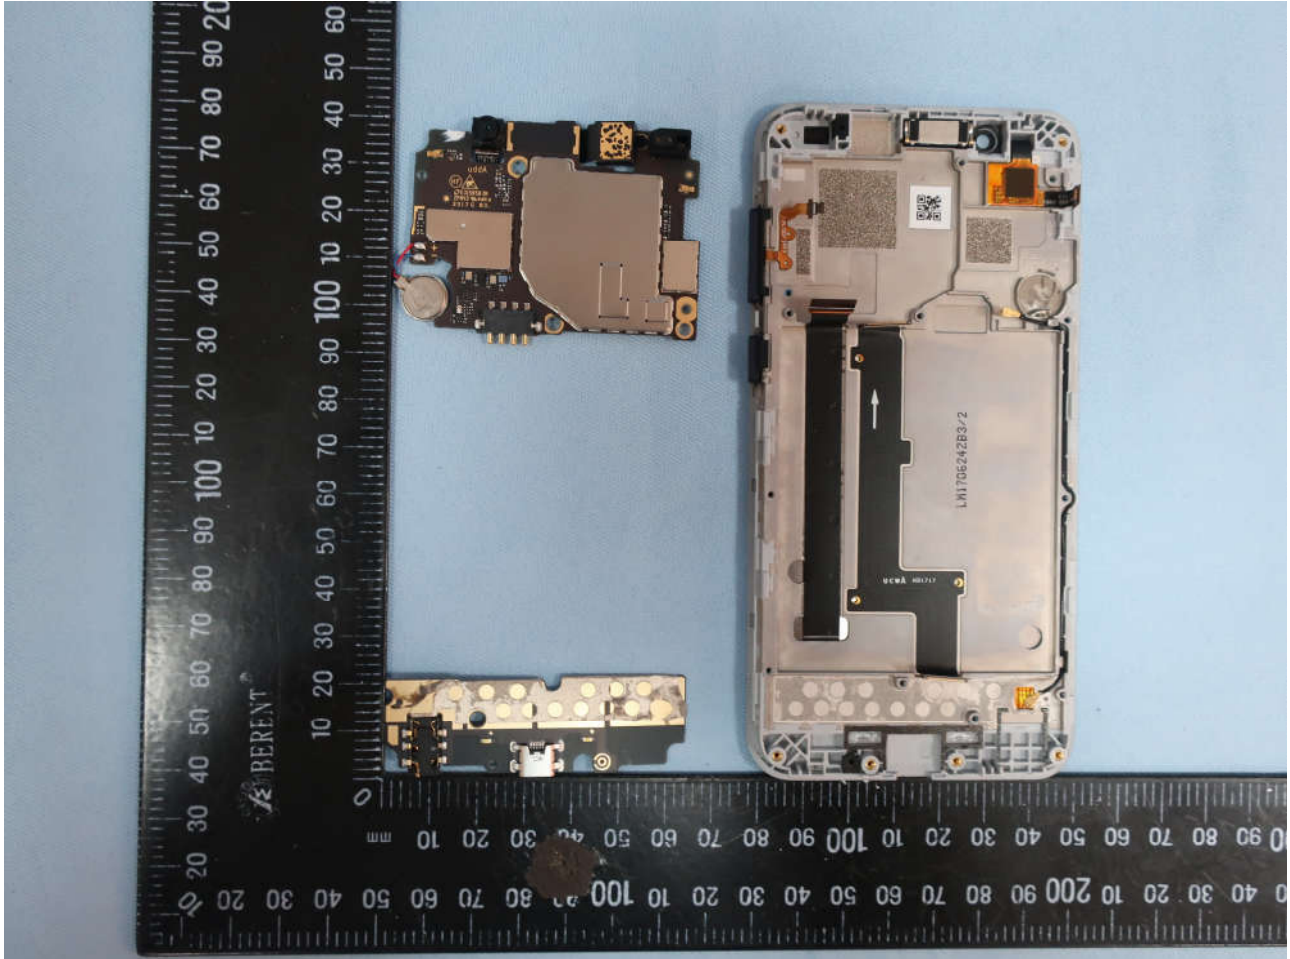

Brand Name: ZTE; Model Name: Z855