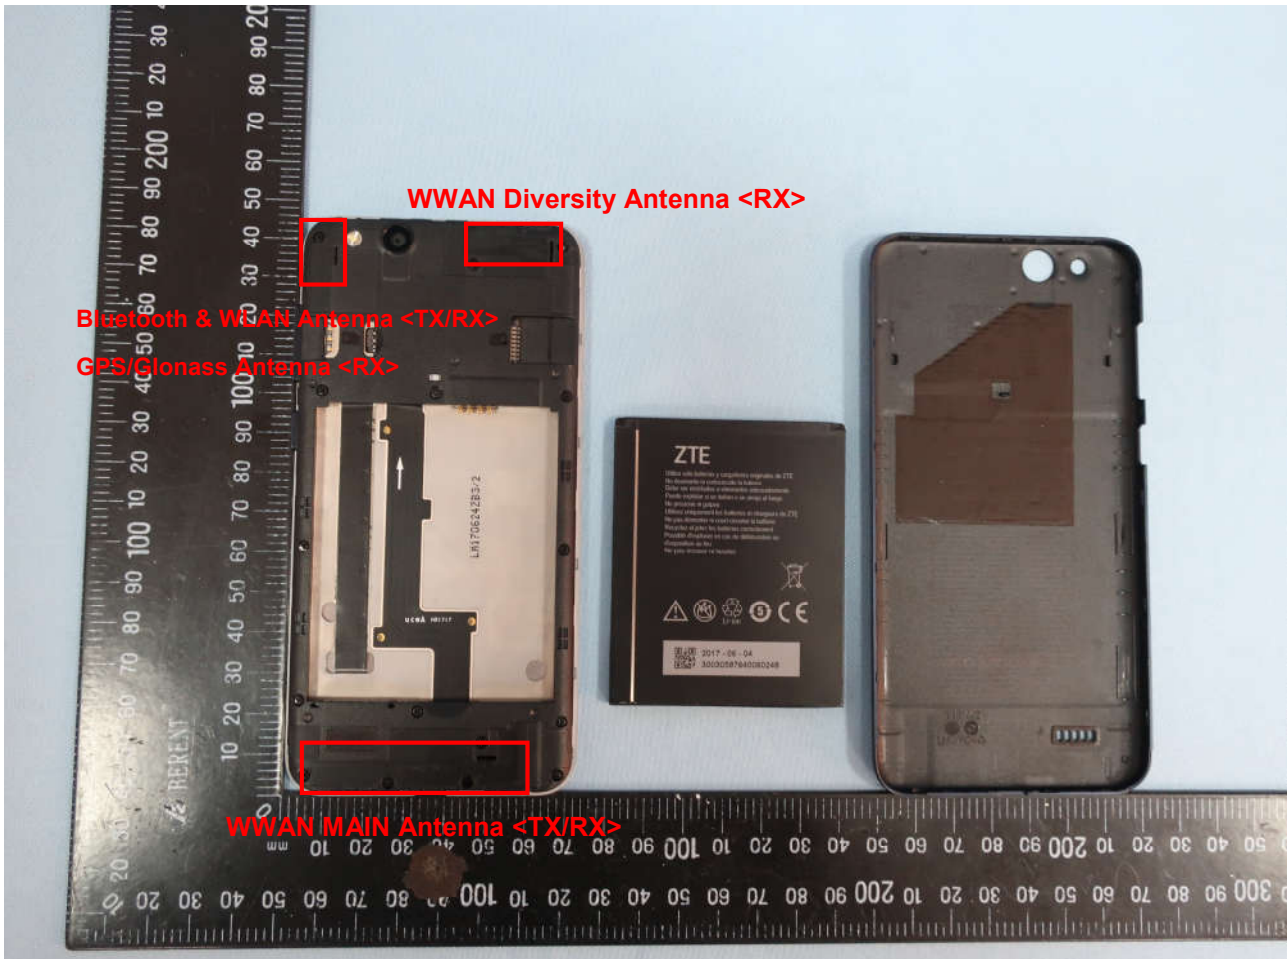

### 3. Internal Photograph of EUT

Brand Name: ZTE; Model Name: Z855

#### Remark:

WWAN Diversity Antenna: WCDMA Band 2/4/5, LTE Band 2/4/5/12/66 RX

WWAN Main Antenna: GSM850/1900, WCDMA Band 2/4/5, LTE Band 2/4/5/12/66 TX+RX

Brand Name: ZTE; Model Name: Z855

Brand Name: ZTE; Model Name: Z855