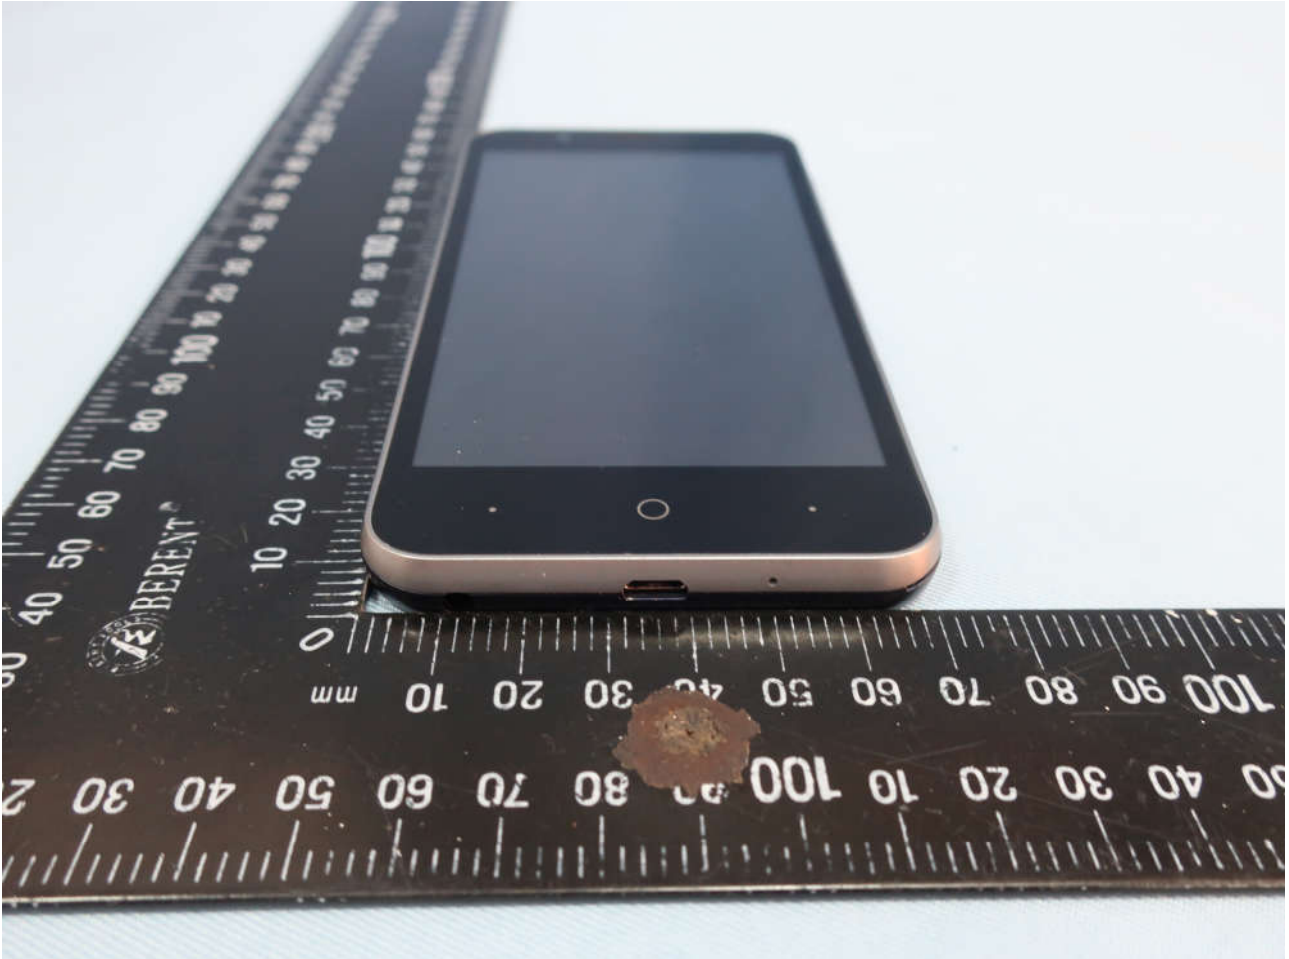

Brand Name: ZTE; Model Name: Z855