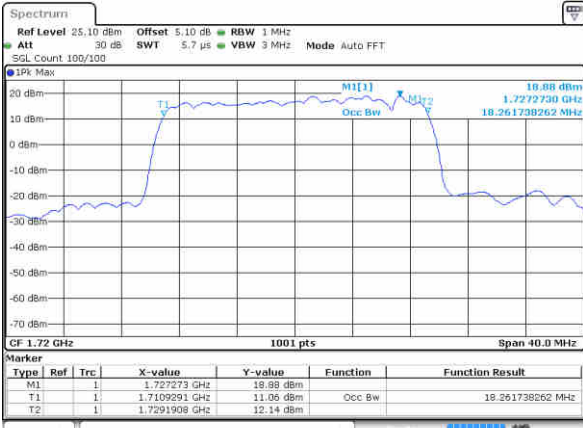

LTE Band 4

Lowest Channel / 20MHz / QPSK

Date: 4 SEP.2017 11:41:24