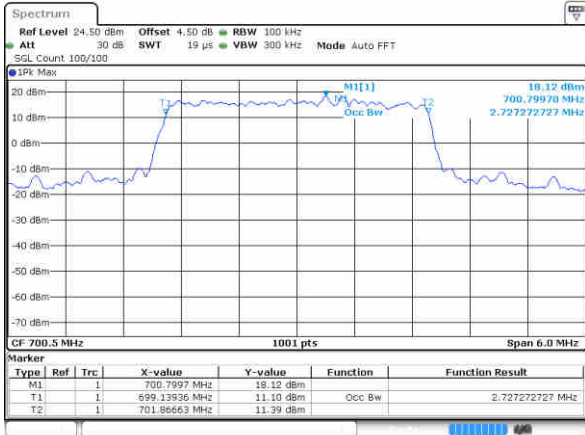

Date: 15 AUG 2017 15:58:57

Highest Channel / 1.4MHz / QPSK

Date: 15 AUG 2017 15:59:17

Highest Channel / 1.4MHz / 16QAM

Date: 15 AUG 2017 15:59:27

LTE Band 12

Lowest Channel / 3MHz / QPSK

Date: 15 AUG 2017 16:15:01