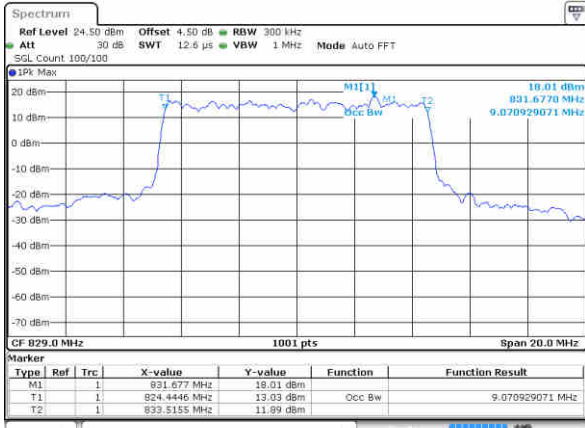

Date: 15 AUG 2017 14:56:11

Highest Channel / 5MHz / 16QAM

Date: 15 AUG 2017 14:56:20

LTE Band 5

Lowest Channel / 10MHz / QPSK

Date: 15 AUG 2017 15:07:08

Lowest Channel / 10MHz / 16QAM

Date: 15 AUG 2017 15:07:18