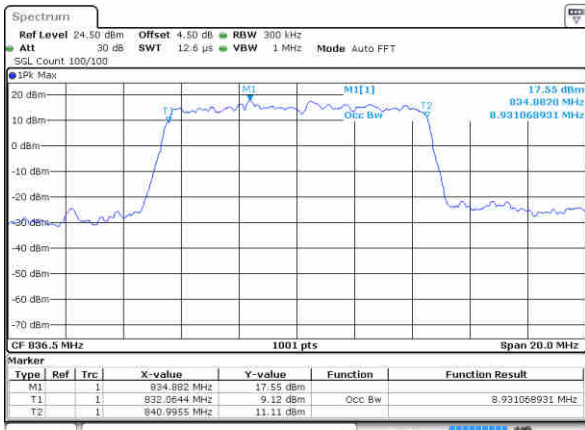

Middle Channel / 10MHz / QPSK

Date: 15 AUG 2017 15:16:05