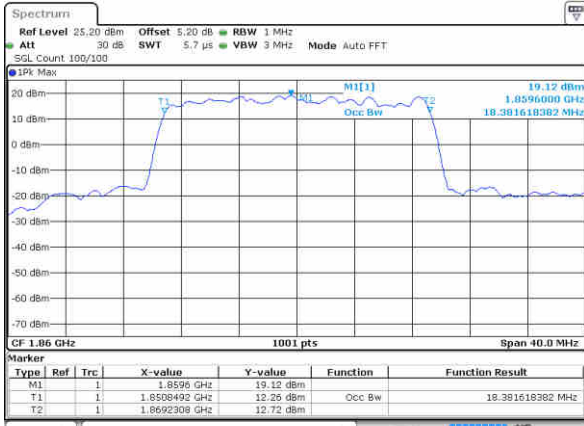

LTE Band 2

Lowest Channel / 20MHz / QPSK

Date: 15 AUG 2017 18:52:24