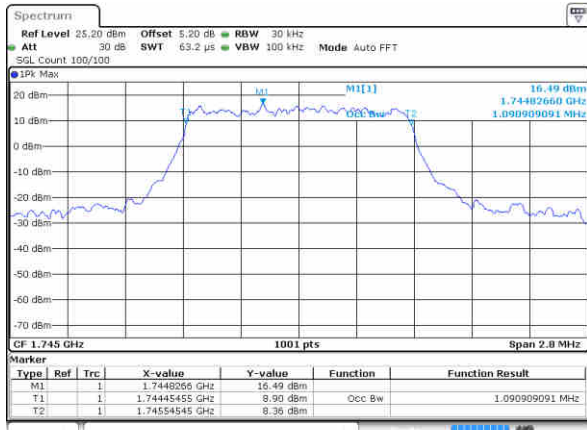

Middle Channel / 1.4MHz / QPSK

Date: 16 AUG 2017 10:22:42