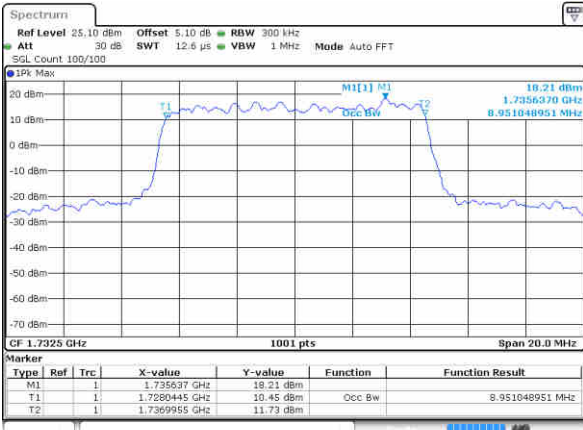

Middle Channel / 10MHz / QPSK

Date: 4 SEP.2017 11:39:45