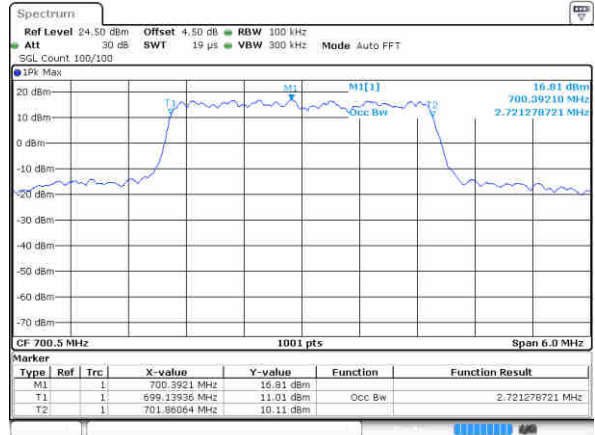

Lowest Channel / 3MHz / 16QAM

Date: 15 AUG 2017 16:15:11