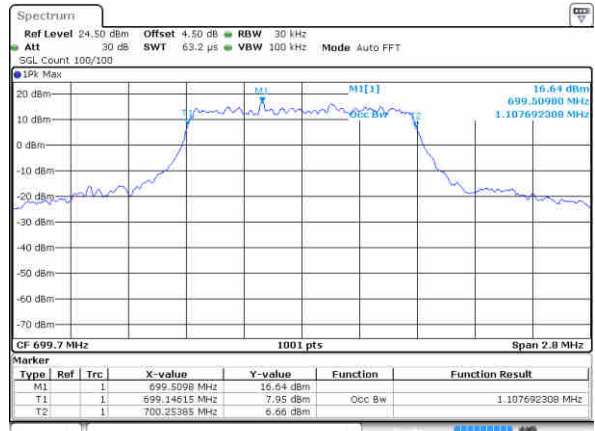

Date: 15 AUG 2017 14:56:11

Highest Channel / 5MHz / 16QAM

Date: 15 AUG 2017 14:56:20

LTE Band 5

Lowest Channel / 10MHz / QPSK

Date: 15 AUG 2017 15:07:08

Lowest Channel / 10MHz / 16QAM

Date: 15 AUG 2017 15:07:18

Middle Channel / 10MHz / QPSK

Date: 15 AUG 2017 15:16:05

Middle Channel / 10MHz / 16QAM

Date: 15 AUG 2017 15:16:15

Highest Channel / 10MHz / QPSK

Date: 15 AUG 2017 15:18:33

Highest Channel / 10MHz / 16QAM

Date: 15 AUG 2017 15:18:43

LTE Band 12

Lowest Channel / 1.4MHz / QPSK

Date: 15 AUG 2017 15:58:37

Lowest Channel / 1.4MHz / 16QAM

Date: 15 AUG 2017 15:58:47

Middle Channel / 1.4MHz / QPSK

Date: 15 AUG 2017 15:59:07

Middle Channel / 1.4MHz / 16QAM