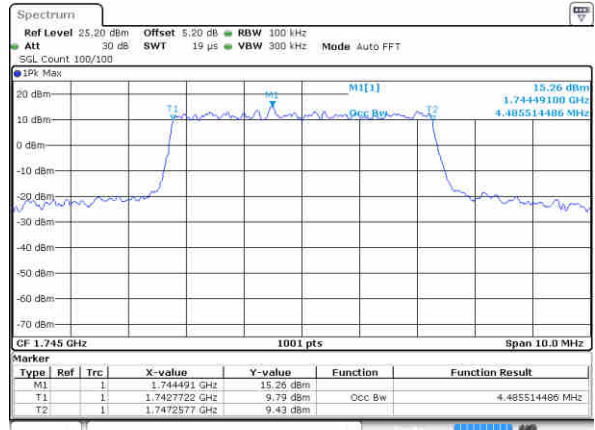

Middle Channel / 3MHz / 16QAM

Date: 16 AUG 2017 11:08:52

Highest Channel / 3MHz / QPSK

Date: 16 AUG 2017 11:12:32

Highest Channel / 3MHz / 16QAM

Date: 16 AUG 2017 11:10:24

LTE Band 66

Lowest Channel / 5MHz / QPSK

Date: 16 AUG 2017 11:32:16

Lowest Channel / 5MHz / 16QAM

Date: 16 AUG 2017 11:35:09

Middle Channel / 5MHz / QPSK

Date: 16 AUG 2017 11:38:34

Middle Channel / 5MHz / 16QAM

Date: 16 AUG 2017 11:37:37

Highest Channel / 5MHz / QPSK

Date: 16 AUG 2017 11:54:41

Highest Channel / 5MHz / 16QAM

Date: 16 AUG 2017 11:55:49