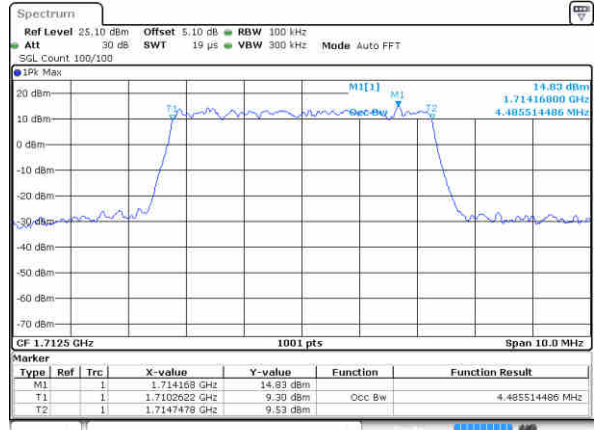

Lowest Channel / 5MHz / 16QAM

Date: 4 SEP.2017 11:38:35