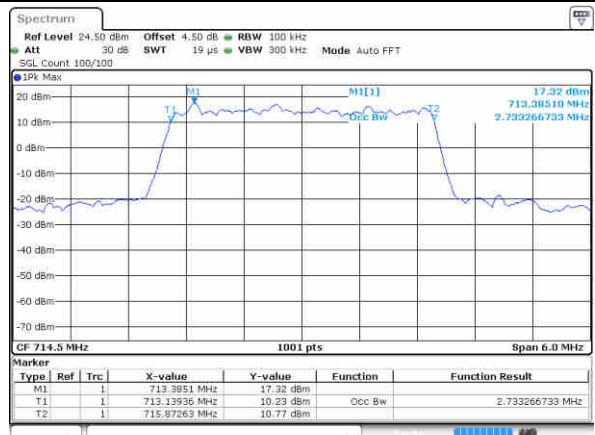

Highest Channel / 3MHz / 16QAM

Date: 15 AUG 2017 16:15:50