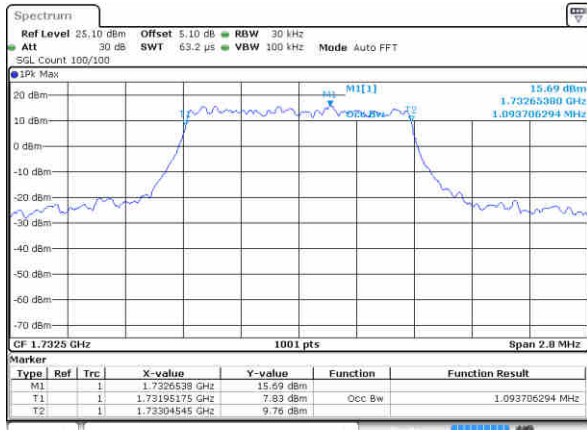

Middle Channel / 20MHz / 16QAM

Date: 15 AUG 2017 18:59:32

Highest Channel / 20MHz / QPSK

Date: 15 AUG 2017 19:01:51

Highest Channel / 20MHz / 16QAM

Date: 15 AUG 2017 19:02:01

LTE Band 4

Lowest Channel / 1.4MHz / QPSK

Date: 4 SEP.2017 11:36:26

Lowest Channel / 1.4MHz / 16QAM

Date: 4 SEP.2017 11:36:36

Middle Channel / 1.4MHz / QPSK

Date: 4 SEP.2017 11:36:46

Middle Channel / 1.4MHz / 16QAM

Date: 4 SEP.2017 11:36:56

Highest Channel / 1.4MHz / QPSK