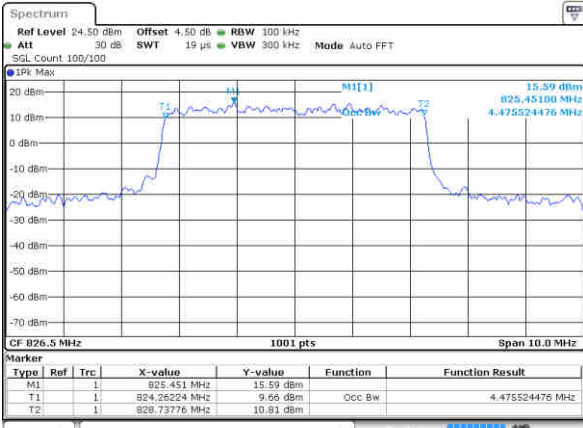

Middle Channel / 3MHz / 16QAM

Date: 15 AUG 2017 14:35:30

Highest Channel / 3MHz / QPSK

Date: 15 AUG 2017 14:37:48

Highest Channel / 3MHz / 16QAM

Date: 15 AUG 2017 14:37:58

LTE Band 5

Lowest Channel / 5MHz / QPSK