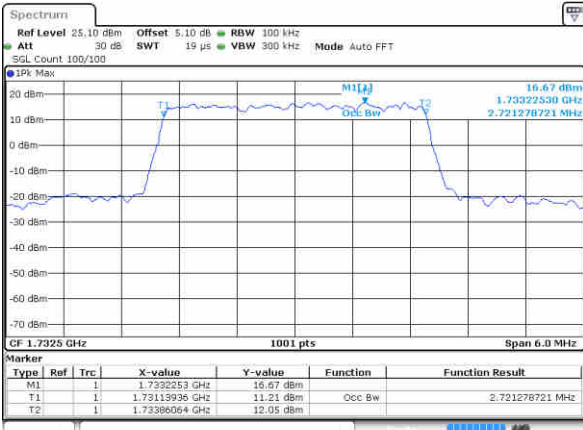

Middle Channel / 3MHz / QPSK

Date: 4 SEP.2017 11:37:45