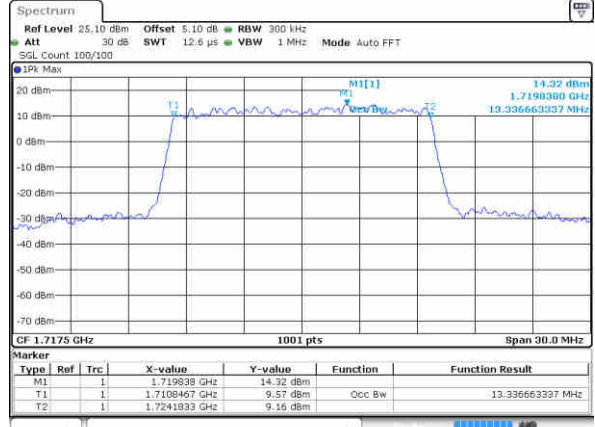

Highest Channel / 10MHz / 16QAM

Date: 4 SEP.2017 11:40:15

LTE Band 4

Lowest Channel / 15MHz / QPSK

Date: 4 SEP.2017 11:40:24

Lowest Channel / 15MHz / 16QAM

Date: 4 SEP.2017 11:40:34

Middle Channel / 15MHz / QPSK

Date: 4 SEP.2017 11:40:44

Middle Channel / 15MHz / 16QAM

Date: 4 SEP.2017 11:40:54

Highest Channel / 15MHz / QPSK

Date: 4 SEP.2017 11:41:04

Highest Channel / 15MHz / 16QAM

Date: 4 SEP.2017 11:41:14

LTE Band 4