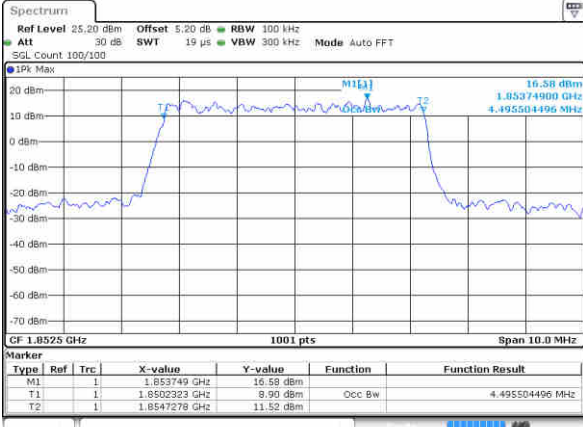

Highest Channel / 3MHz / 16QAM

Date: 15 AUG 2017 17:56:23

LTE Band 2

Lowest Channel / 5MHz / QPSK

Date: 15 AUG 2017 18:03:11

Lowest Channel / 5MHz / 16QAM

Date: 15 AUG 2017 18:03:21

Middle Channel / 5MHz / QPSK

Date: 15 AUG 2017 18:10:09

Middle Channel / 5MHz / 16QAM

Date: 15 AUG 2017 18:10:19

Highest Channel / 5MHz / QPSK

Date: 15 AUG 2017 18:12:37

Highest Channel / 5MHz / 16QAM

Date: 15 AUG 2017 18:12:47

LTE Band 2