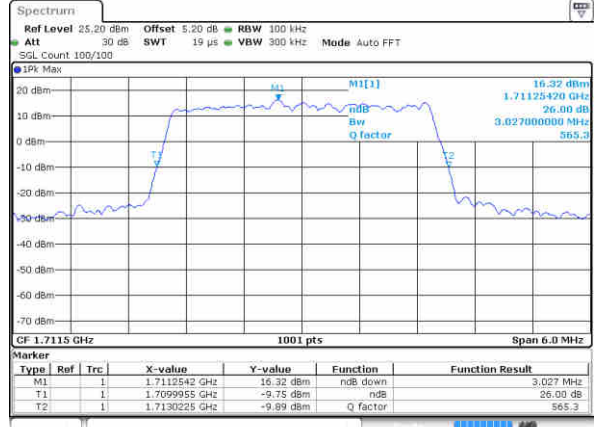

LTE Band 66

Lowest Channel / 3MHz / QPSK

Date: 16 AUG 2017 11:00:22

Lowest Channel / 3MHz / 16QAM

Date: 16 AUG 2017 11:03:36

Middle Channel / 3MHz / QPSK

Date: 16 AUG 2017 11:08:18

Middle Channel / 3MHz / 16QAM

Date: 16 AUG 2017 11:09:26

Highest Channel / 3MHz / QPSK

Date: 16 AUG 2017 11:13:11

Highest Channel / 3MHz / 16QAM

Date: 16 AUG 2017 11:11:01

LTE Band 66

Lowest Channel / 5MHz / QPSK

Date: 16 AUG 2017 11:33:29