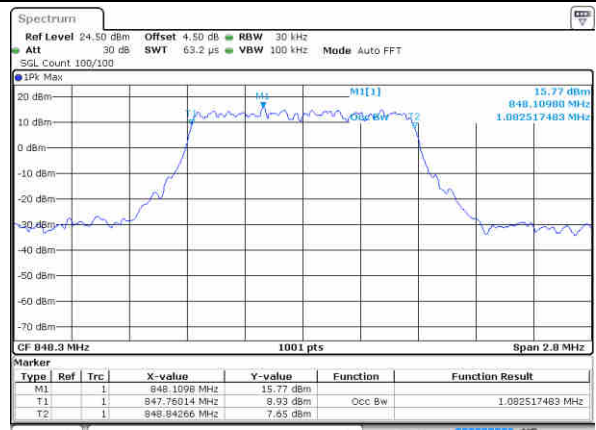

Highest Channel / 20MHz / QPSK

Date: 4 SEP.2017 11:42:04

Highest Channel / 20MHz / 16QAM

Date: 4 SEP.2017 11:42:14

LTE Band 5

Lowest Channel / 1.4MHz / QPSK

Date: 15 AUG 2017 14:06:00

Lowest Channel / 1.4MHz / 16QAM

Date: 15 AUG 2017 14:06:10

Middle Channel / 1.4MHz / QPSK

Date: 15 AUG 2017 14:14:57

Middle Channel / 1.4MHz / 16QAM

Date: 15 AUG 2017 14:15:07

Highest Channel / 1.4MHz / QPSK

Date: 15 AUG 2017 14:17:29

Highest Channel / 1.4MHz / 16QAM