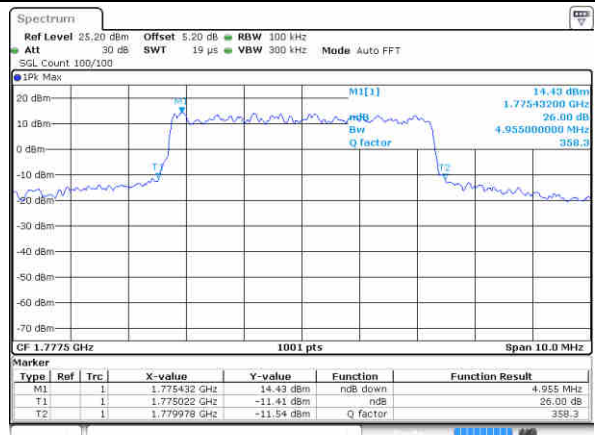

Date: 16 AUG 2017 11:09:26

Highest Channel / 3MHz / QPSK

Date: 16 AUG 2017 11:13:11

Highest Channel / 3MHz / 16QAM

Date: 16 AUG 2017 11:11:01

LTE Band 66

Lowest Channel / 5MHz / QPSK

Date: 16 AUG 2017 11:33:29

Lowest Channel / 5MHz / 16QAM

Date: 16 AUG 2017 11:35:57

Middle Channel / 5MHz / QPSK

Date: 16 AUG 2017 11:39:02

Middle Channel / 5MHz / 16QAM

Date: 16 AUG 2017 11:38:03

Highest Channel / 5MHz / QPSK

Date: 16 AUG 2017 11:55:19

Highest Channel / 5MHz / 16QAM

Date: 16 AUG 2017 11:56:21

LTE Band 66

Lowest Channel / 10MHz / QPSK

Date: 16 AUG 2017 13:48:57

Lowest Channel / 10MHz / 16QAM

Date: 16 AUG 2017 13:49:28

Middle Channel / 10MHz / QPSK