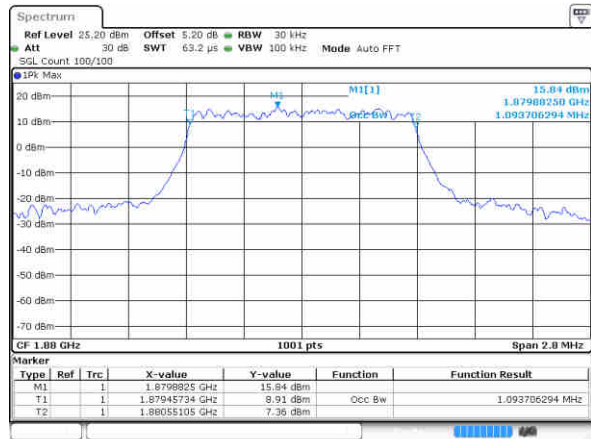

Mode	LTE Band 66 : 99%OBW(MHz)											
	1.4MHz		3MHz		5MHz		10MHz		15MHz		20MHz	
Mod.	QPSK	16QAM	QPSK	16QAM	QPSK	16QAM	QPSK	16QAM	QPSK	16QAM	QPSK	16QAM
Lowest CH	1.09	1.1	2.73	2.72	4.49	4.47	9.03	8.99	13.4	13.46	18.3	18.26
Middle CH	1.09	1.1	2.72	2.72	4.49	4.49	8.97	8.97	13.46	13.4	18.14	18.14
Highest CH	1.09	1.09	2.73	2.73	4.51	4.52	9.01	9.01	13.46	13.46	18.3	18.3

LTE Band 2

Lowest Channel / 1.4MHz / QPSK

Date: 15 AUG 2017 17:30:21

Lowest Channel / 1.4MHz / 16QAM

Date: 15 AUG 2017 17:30:31

Middle Channel / 1.4MHz / QPSK

Date: 15 AUG 2017 17:37:19

Middle Channel / 1.4MHz / 16QAM

Date: 15 AUG 2017 17:37:29

Highest Channel / 1.4MHz / QPSK

Date: 15 AUG 2017 17:39:48

Highest Channel / 1.4MHz / 16QAM

Date: 15 AUG 2017 17:39:58

LTE Band 2

Lowest Channel / 3MHz / QPSK

Date: 15 AUG 2017 17:46:46