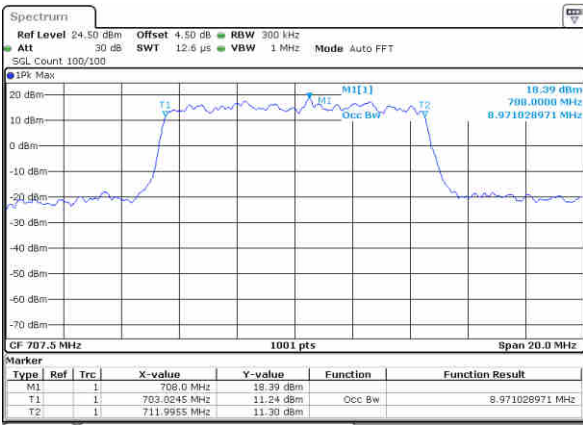

Date: 15 AUG 2017 16:31:54

Middle Channel / 5MHz / 16QAM

Date: 15 AUG 2017 16:31:44

Highest Channel / 5MHz / QPSK

Date: 15 AUG 2017 16:32:04

Highest Channel / 5MHz / 16QAM

Date: 15 AUG 2017 16:32:13

LTE Band 12

Lowest Channel / 10MHz / QPSK

Date: 15 AUG 2017 16:47:47

Lowest Channel / 10MHz / 16QAM

Date: 15 AUG 2017 16:47:57

Middle Channel / 10MHz / QPSK

Date: 15 AUG 2017 16:48:17

Middle Channel / 10MHz / 16QAM

Date: 15 AUG 2017 16:48:07

Highest Channel / 10MHz / QPSK

Date: 15 AUG 2017 16:48:27

Highest Channel / 10MHz / 16QAM

Date: 15 AUG 2017 16:48:37

LTE Band 66

Lowest Channel / 1.4MHz / QPSK

Date: 16 AUG 2017 10:12:44

Lowest Channel / 1.4MHz / 16QAM