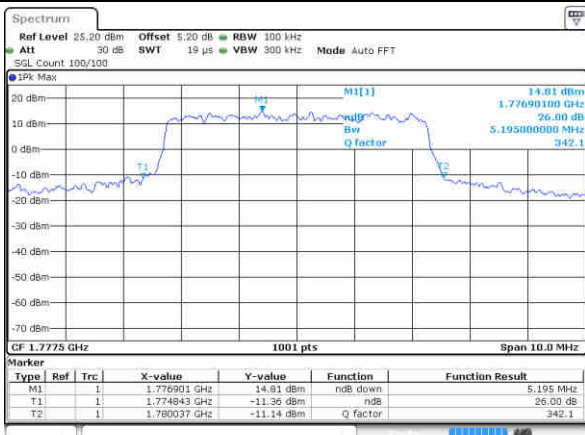

Highest Channel / 5MHz / QPSK

Date: 16 AUG 2017 11:55:19