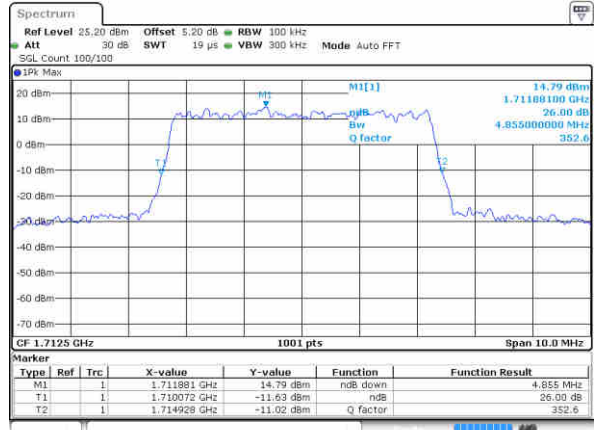

Lowest Channel / 5MHz / 16QAM

Date: 16 AUG 2017 11:35:57