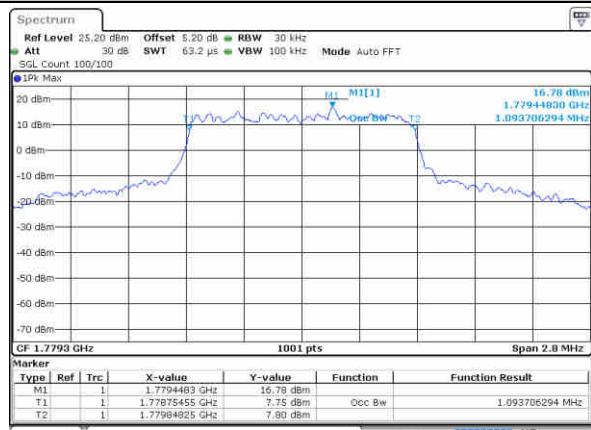

Highest Channel / 10MHz / QPSK

Date: 15 AUG 2017 16:48:27

Highest Channel / 10MHz / 16QAM

Date: 15 AUG 2017 16:48:37

LTE Band 66

Lowest Channel / 1.4MHz / QPSK

Date: 16 AUG 2017 10:12:44

Lowest Channel / 1.4MHz / 16QAM

Date: 16 AUG 2017 10:15:54

Middle Channel / 1.4MHz / QPSK

Date: 16 AUG 2017 10:22:42

Middle Channel / 1.4MHz / 16QAM

Date: 16 AUG 2017 10:23:43

Highest Channel / 1.4MHz / QPSK

Date: 16 AUG 2017 10:27:46

Highest Channel / 1.4MHz / 16QAM

Date: 16 AUG 2017 10:25:28

LTE Band 66

Lowest Channel / 3MHz / QPSK

Date: 16 AUG 2017 10:59:53

Lowest Channel / 3MHz / 16QAM

Date: 16 AUG 2017 11:02:47

Middle Channel / 3MHz / QPSK

Date: 16 AUG 2017 11:07:32