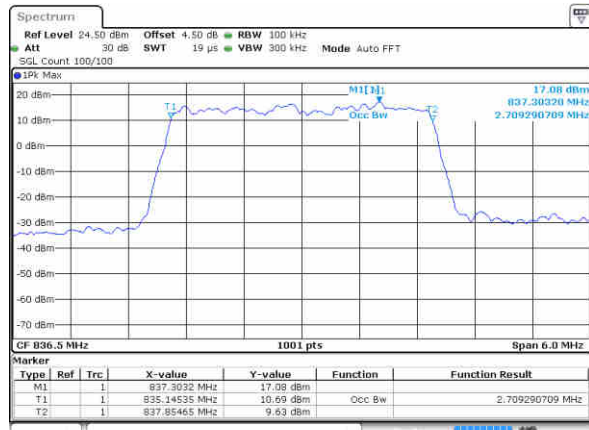

Date: 15 AUG 2017 14:17:35

LTE Band 5

Lowest Channel / 3MHz / QPSK

Date: 15 AUG 2017 14:26:23

Lowest Channel / 3MHz / 16QAM

Date: 15 AUG 2017 14:26:33

Middle Channel / 3MHz / QPSK

Date: 15 AUG 2017 14:35:20

Middle Channel / 3MHz / 16QAM

Date: 15 AUG 2017 14:35:30

Highest Channel / 3MHz / QPSK

Date: 15 AUG 2017 14:37:48

Highest Channel / 3MHz / 16QAM

Date: 15 AUG 2017 14:37:58

LTE Band 5

Lowest Channel / 5MHz / QPSK