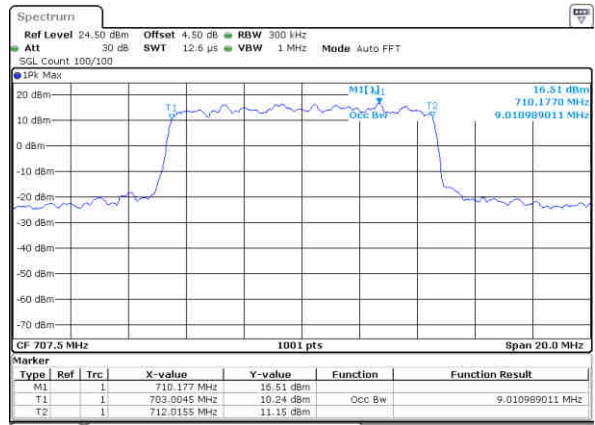

Date: 15 AUG 2017 16:31:54

Middle Channel / 5MHz / 16QAM

Date: 15 AUG 2017 16:31:44

Highest Channel / 5MHz / QPSK

Date: 15 AUG 2017 16:32:04

Highest Channel / 5MHz / 16QAM

Date: 15 AUG 2017 16:32:13

LTE Band 12

Lowest Channel / 10MHz / QPSK

Date: 15 AUG 2017 16:47:47

Lowest Channel / 10MHz / 16QAM

Date: 15 AUG 2017 16:47:57

Middle Channel / 10MHz / QPSK

Date: 15 AUG 2017 16:48:17

Middle Channel / 10MHz / 16QAM

Date: 15 AUG 2017 16:48:07

Highest Channel / 10MHz / QPSK

Date: 15 AUG 2017 16:48:27

Highest Channel / 10MHz / 16QAM

Date: 15 AUG 2017 16:48:37

LTE Band 66

Lowest Channel / 1.4MHz / QPSK

Date: 16 AUG 2017 10:12:44

Lowest Channel / 1.4MHz / 16QAM