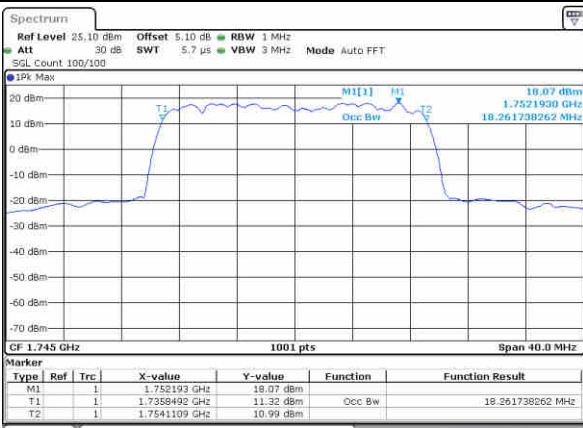

Date: 4 SEP.2017 11:40:44

Middle Channel / 15MHz / 16QAM

Date: 4 SEP.2017 11:40:54

Highest Channel / 15MHz / QPSK

Date: 4 SEP.2017 11:41:04

Highest Channel / 15MHz / 16QAM

Date: 4 SEP.2017 11:41:14

LTE Band 4

Lowest Channel / 20MHz / QPSK

Date: 4 SEP.2017 11:41:24

Lowest Channel / 20MHz / 16QAM

Date: 4 SEP.2017 11:41:34

Middle Channel / 20MHz / QPSK

Date: 4 SEP.2017 11:41:44

Middle Channel / 20MHz / 16QAM

Date: 4 SEP.2017 11:41:54

Highest Channel / 20MHz / QPSK

Date: 4 SEP.2017 11:42:04

Highest Channel / 20MHz / 16QAM

Date: 4 SEP.2017 11:42:14

LTE Band 5

Lowest Channel / 1.4MHz / QPSK

Date: 15 AUG 2017 14:06:00

Lowest Channel / 1.4MHz / 16QAM