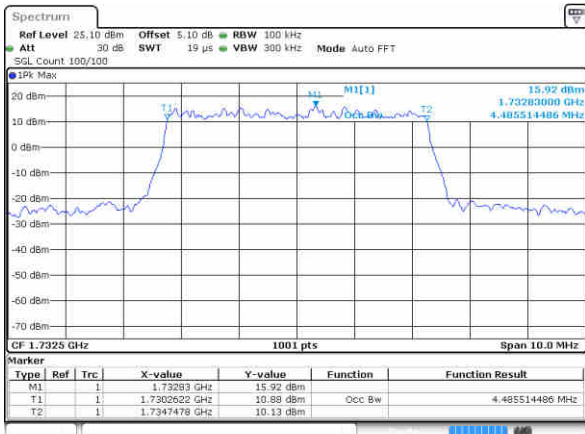

LTE Band 4

Lowest Channel / 5MHz / QPSK

Date: 4 SEP.2017 11:38:25

Lowest Channel / 5MHz / 16QAM

Date: 4 SEP.2017 11:38:35

Middle Channel / 5MHz / QPSK

Date: 4 SEP.2017 11:38:45

Middle Channel / 5MHz / 16QAM

Date: 4 SEP.2017 11:38:55

Highest Channel / 5MHz / QPSK

Date: 4 SEP.2017 11:39:05

Highest Channel / 5MHz / 16QAM

Date: 4 SEP.2017 11:39:15

LTE Band 4

Lowest Channel / 10MHz / QPSK

Date: 4 SEP.2017 11:39:25