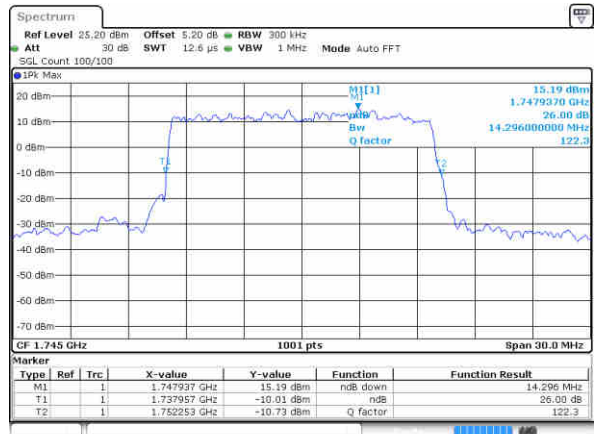

Middle Channel / 15MHz / 16QAM

Date: 16 AUG 2017 14:05:59