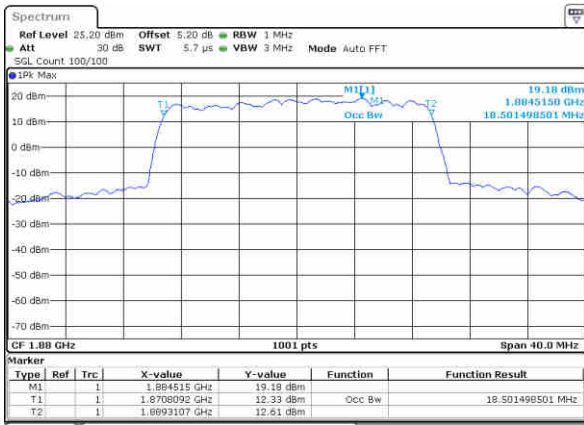

Date: 15 AUG 2017 18:45:36

LTE Band 2

Lowest Channel / 20MHz / QPSK

Date: 15 AUG 2017 18:52:24

Lowest Channel / 20MHz / 16QAM

Date: 15 AUG 2017 18:52:34

Middle Channel / 20MHz / QPSK

Date: 15 AUG 2017 18:59:22

Middle Channel / 20MHz / 16QAM

Date: 15 AUG 2017 18:59:32

Highest Channel / 20MHz / QPSK

Date: 15 AUG 2017 19:01:51

Highest Channel / 20MHz / 16QAM

Date: 15 AUG 2017 19:02:01

LTE Band 4

Lowest Channel / 1.4MHz / QPSK