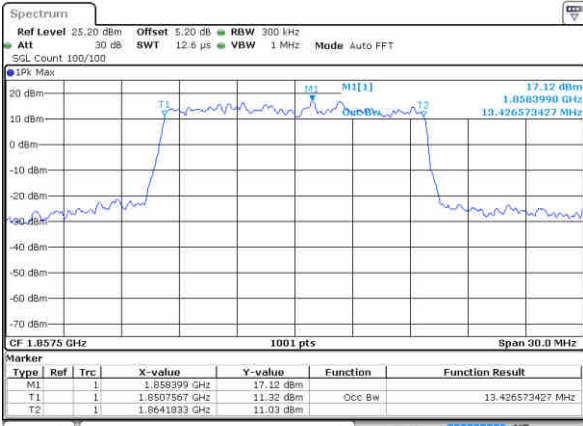

Highest Channel / 10MHz / QPSK

Date: 15 AUG 2017 18:29:01

Highest Channel / 10MHz / 16QAM

Date: 15 AUG 2017 18:29:11

LTE Band 2

Lowest Channel / 15MHz / QPSK

Date: 15 AUG 2017 18:35:59

Lowest Channel / 15MHz / 16QAM