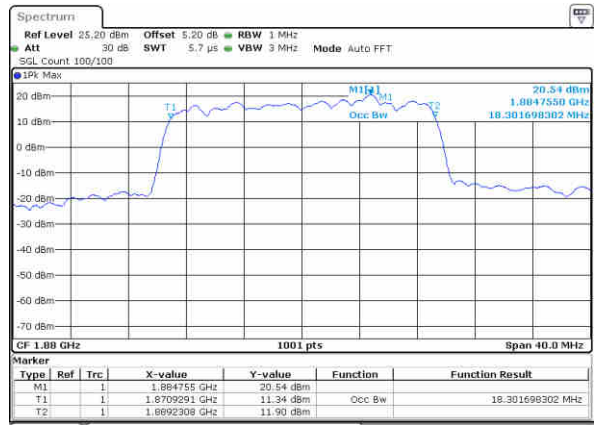

Date: 15 AUG 2017 18:45:36

LTE Band 2

Lowest Channel / 20MHz / QPSK

Date: 15 AUG 2017 18:52:24

Lowest Channel / 20MHz / 16QAM

Date: 15 AUG 2017 18:52:34

Middle Channel / 20MHz / QPSK

Date: 15 AUG 2017 18:59:22

Middle Channel / 20MHz / 16QAM

Date: 15 AUG 2017 18:59:32

Highest Channel / 20MHz / QPSK

Date: 15 AUG 2017 19:01:51

Highest Channel / 20MHz / 16QAM

Date: 15 AUG 2017 19:02:01

LTE Band 4

Lowest Channel / 1.4MHz / QPSK