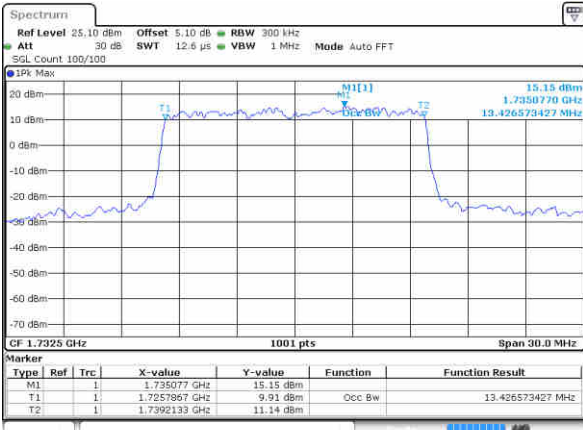

Highest Channel / 10MHz / 16QAM

Date: 4 SEP.2017 11:40:15

LTE Band 4

Lowest Channel / 15MHz / QPSK

Date: 4 SEP.2017 11:40:24

Lowest Channel / 15MHz / 16QAM

Date: 4 SEP.2017 11:40:34

Middle Channel / 15MHz / QPSK

Date: 4 SEP.2017 11:40:44

Middle Channel / 15MHz / 16QAM

Date: 4 SEP.2017 11:40:54

Highest Channel / 15MHz / QPSK

Date: 4 SEP.2017 11:41:04

Highest Channel / 15MHz / 16QAM

Date: 4 SEP.2017 11:41:14

LTE Band 4