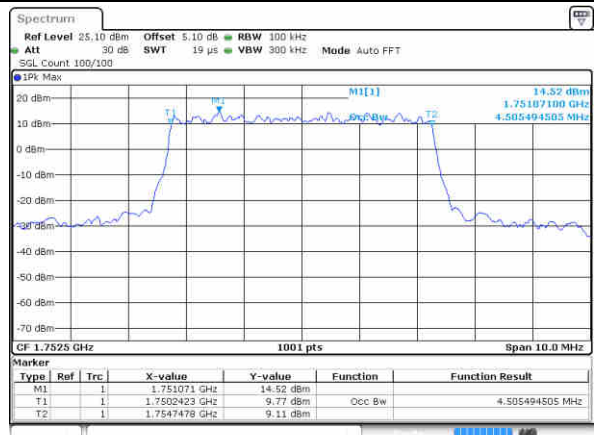

LTE Band 4

Lowest Channel / 5MHz / QPSK

Date: 4 SEP.2017 11:38:25

Lowest Channel / 5MHz / 16QAM

Date: 4 SEP.2017 11:38:35

Middle Channel / 5MHz / QPSK

Date: 4 SEP.2017 11:38:45

Middle Channel / 5MHz / 16QAM

Date: 4 SEP.2017 11:38:55

Highest Channel / 5MHz / QPSK

Date: 4 SEP.2017 11:39:05

Highest Channel / 5MHz / 16QAM

Date: 4 SEP.2017 11:39:15

LTE Band 4

Lowest Channel / 10MHz / QPSK

Date: 4 SEP.2017 11:39:25