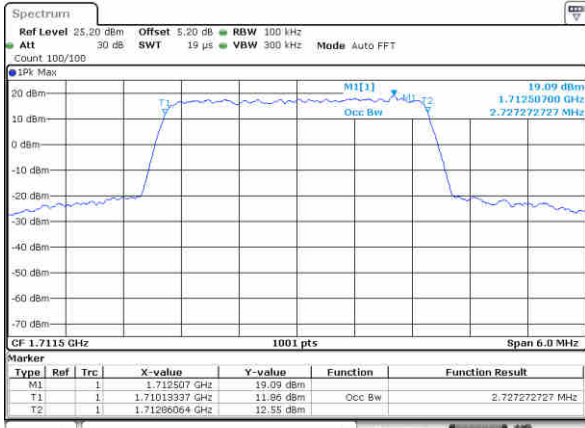

Highest Channel / 10MHz / QPSK

Date: 15 AUG 2017 16:48:27

Highest Channel / 10MHz / 16QAM

Date: 15 AUG 2017 16:48:37

LTE Band 66

Lowest Channel / 1.4MHz / QPSK

Date: 16 AUG 2017 10:12:44

Lowest Channel / 1.4MHz / 16QAM

Date: 16 AUG 2017 10:15:54

Middle Channel / 1.4MHz / QPSK

Date: 16 AUG 2017 10:22:42

Middle Channel / 1.4MHz / 16QAM

Date: 16 AUG 2017 10:23:43

Highest Channel / 1.4MHz / QPSK

Date: 16 AUG 2017 10:27:46

Highest Channel / 1.4MHz / 16QAM

Date: 16 AUG 2017 10:25:28

LTE Band 66

Lowest Channel / 3MHz / QPSK

Date: 16 AUG 2017 10:59:53

Lowest Channel / 3MHz / 16QAM

Date: 16 AUG 2017 11:02:47

Middle Channel / 3MHz / QPSK

Date: 16 AUG 2017 11:07:32