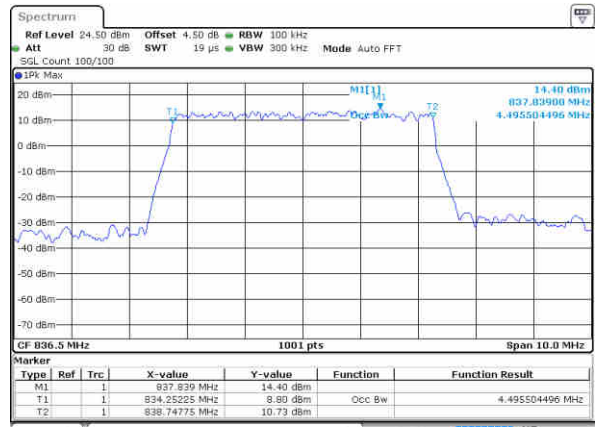

Middle Channel / 3MHz / 16QAM

Date: 15 AUG 2017 14:35:30

Highest Channel / 3MHz / QPSK

Date: 15 AUG 2017 14:37:48

Highest Channel / 3MHz / 16QAM

Date: 15 AUG 2017 14:37:58

LTE Band 5

Lowest Channel / 5MHz / QPSK

Date: 15 AUG 2017 14:46:45

Lowest Channel / 5MHz / 16QAM

Date: 15 AUG 2017 14:46:55

Middle Channel / 5MHz / QPSK

Date: 15 AUG 2017 14:55:43

Middle Channel / 5MHz / 16QAM

Date: 15 AUG 2017 14:55:52

Highest Channel / 5MHz / QPSK

Date: 15 AUG 2017 14:56:11

Highest Channel / 5MHz / 16QAM

Date: 15 AUG 2017 14:56:20

LTE Band 5

Lowest Channel / 10MHz / QPSK

Date: 15 AUG 2017 15:07:08

Lowest Channel / 10MHz / 16QAM

Date: 15 AUG 2017 15:07:18