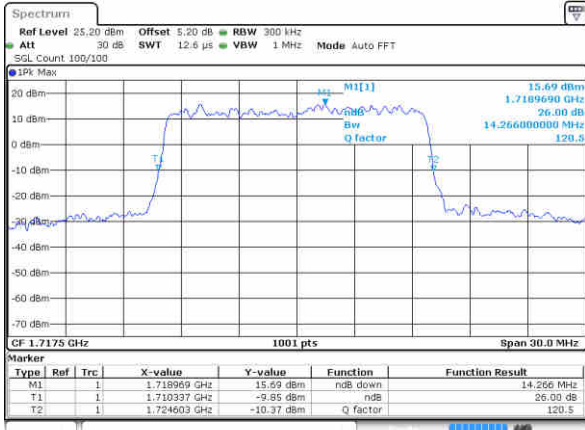

LTE Band 66

Lowest Channel / 15MHz / QPSK

Date: 16 AUG 2017 14:01:40