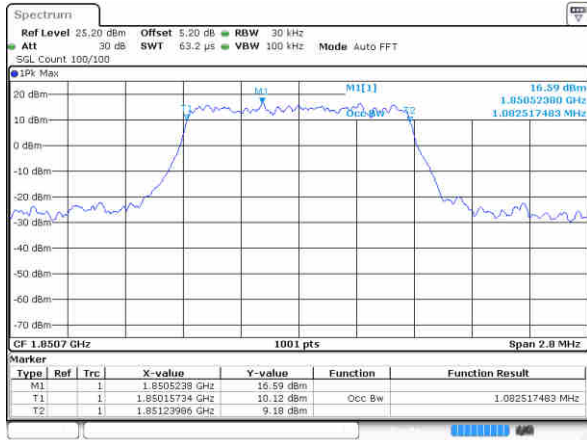

LTE Band 2

Lowest Channel / 1.4MHz / QPSK

Date: 15 AUG 2017 17:30:21