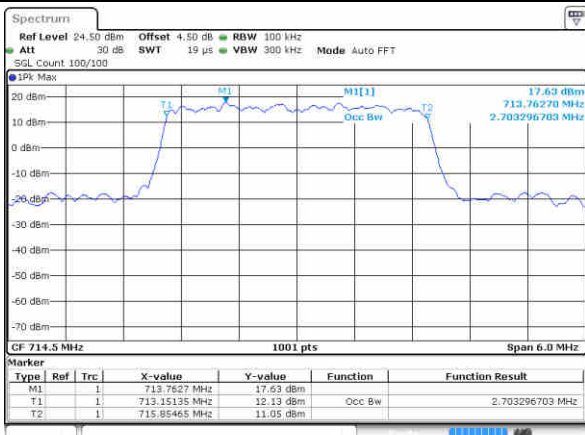

Date: 15 AUG 2017 15:58:57

Highest Channel / 1.4MHz / QPSK

Date: 15 AUG 2017 15:59:17

Highest Channel / 1.4MHz / 16QAM

Date: 15 AUG 2017 15:59:27

LTE Band 12

Lowest Channel / 3MHz / QPSK

Date: 15 AUG 2017 16:15:01

Lowest Channel / 3MHz / 16QAM

Date: 15 AUG 2017 16:15:11

Middle Channel / 3MHz / QPSK

Date: 15 AUG 2017 16:15:31

Middle Channel / 3MHz / 16QAM

Date: 15 AUG 2017 16:15:21

Highest Channel / 3MHz / QPSK

Date: 15 AUG 2017 16:15:41