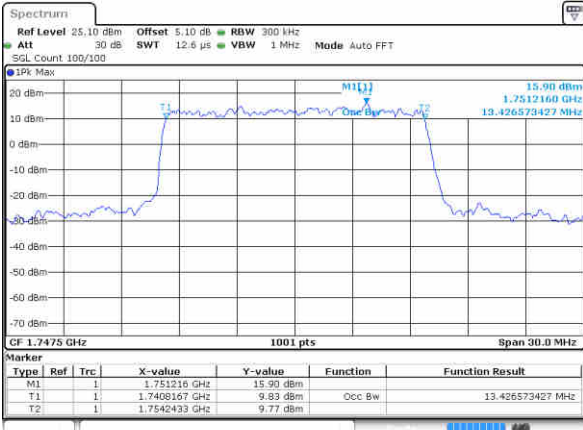

Highest Channel / 10MHz / 16QAM

Date: 4 SEP.2017 11:40:15

LTE Band 4

Lowest Channel / 15MHz / QPSK

Date: 4 SEP.2017 11:40:24

Lowest Channel / 15MHz / 16QAM

Date: 4 SEP.2017 11:40:34

Middle Channel / 15MHz / QPSK

Date: 4 SEP.2017 11:40:44

Middle Channel / 15MHz / 16QAM

Date: 4 SEP.2017 11:40:54

Highest Channel / 15MHz / QPSK

Date: 4 SEP.2017 11:41:04

Highest Channel / 15MHz / 16QAM

Date: 4 SEP.2017 11:41:14

LTE Band 4