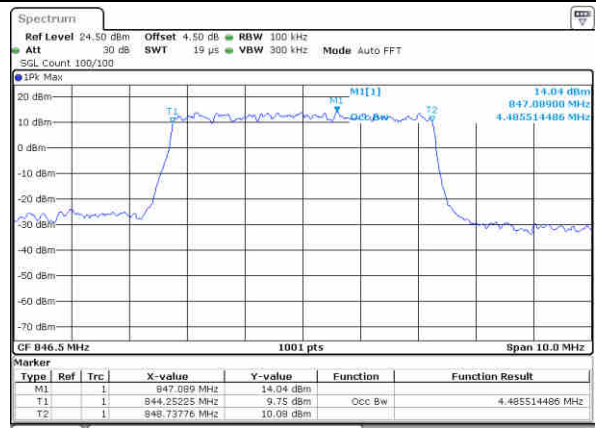

Middle Channel / 3MHz / 16QAM

Date: 15 AUG 2017 14:35:30

Highest Channel / 3MHz / QPSK

Date: 15 AUG 2017 14:37:48

Highest Channel / 3MHz / 16QAM

Date: 15 AUG 2017 14:37:58

LTE Band 5

Lowest Channel / 5MHz / QPSK

Date: 15 AUG 2017 14:46:45

Lowest Channel / 5MHz / 16QAM

Date: 15 AUG 2017 14:46:55

Middle Channel / 5MHz / QPSK

Date: 15 AUG 2017 14:55:43

Middle Channel / 5MHz / 16QAM

Date: 15 AUG 2017 14:55:52

Highest Channel / 5MHz / QPSK

Date: 15 AUG 2017 14:56:11

Highest Channel / 5MHz / 16QAM

Date: 15 AUG 2017 14:56:20

LTE Band 5

Lowest Channel / 10MHz / QPSK

Date: 15 AUG 2017 15:07:08

Lowest Channel / 10MHz / 16QAM

Date: 15 AUG 2017 15:07:18