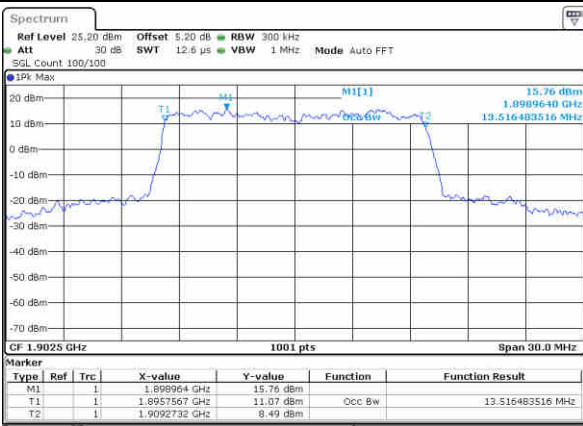

Highest Channel / 10MHz / QPSK

Date: 15 AUG 2017 18:29:01

Highest Channel / 10MHz / 16QAM

Date: 15 AUG 2017 18:29:11

LTE Band 2

Lowest Channel / 15MHz / QPSK

Date: 15 AUG 2017 18:35:59

Lowest Channel / 15MHz / 16QAM

Date: 15 AUG 2017 18:36:09

Middle Channel / 15MHz / QPSK

Date: 15 AUG 2017 18:42:57

Middle Channel / 15MHz / 16QAM

Date: 15 AUG 2017 18:43:07

Highest Channel / 15MHz / QPSK

Date: 15 AUG 2017 18:45:29

Highest Channel / 15MHz / 16QAM