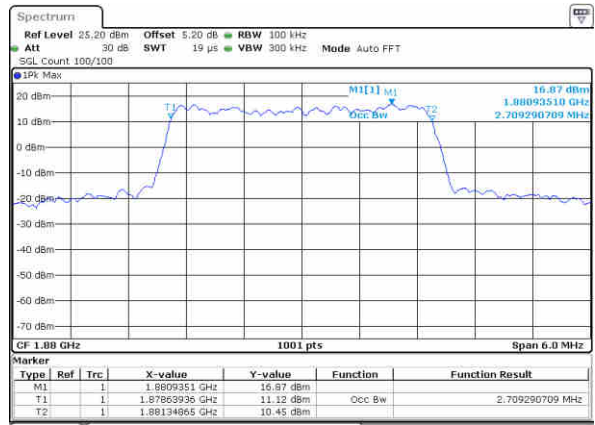

Date: 15 AUG 2017 17:37:29

Highest Channel / 1.4MHz / QPSK

Date: 15 AUG 2017 17:39:48

Highest Channel / 1.4MHz / 16QAM

Date: 15 AUG 2017 17:39:58

LTE Band 2

Lowest Channel / 3MHz / QPSK

Date: 15 AUG 2017 17:46:46

Lowest Channel / 3MHz / 16QAM

Date: 15 AUG 2017 17:46:56

Middle Channel / 3MHz / QPSK

Date: 15 AUG 2017 17:53:44

Middle Channel / 3MHz / 16QAM

Date: 15 AUG 2017 17:53:54

Highest Channel / 3MHz / QPSK

Date: 15 AUG 2017 17:56:13

Highest Channel / 3MHz / 16QAM

Date: 15 AUG 2017 17:56:23

LTE Band 2

Lowest Channel / 5MHz / QPSK

Date: 15 AUG 2017 18:03:11

Lowest Channel / 5MHz / 16QAM

Date: 15 AUG 2017 18:03:21

Middle Channel / 5MHz / QPSK