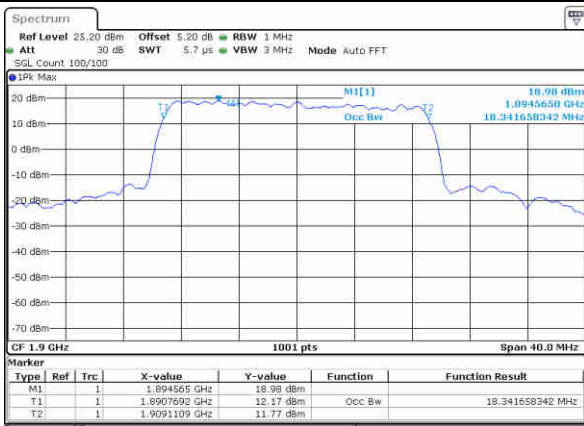

Date: 15 AUG 2017 18:45:36

LTE Band 2

Lowest Channel / 20MHz / QPSK

Date: 15 AUG 2017 18:52:24

Lowest Channel / 20MHz / 16QAM

Date: 15 AUG 2017 18:52:34

Middle Channel / 20MHz / QPSK

Date: 15 AUG 2017 18:59:22

Middle Channel / 20MHz / 16QAM

Date: 15 AUG 2017 18:59:32

Highest Channel / 20MHz / QPSK

Date: 15 AUG 2017 19:01:51

Highest Channel / 20MHz / 16QAM

Date: 15 AUG 2017 19:02:01

LTE Band 4

Lowest Channel / 1.4MHz / QPSK