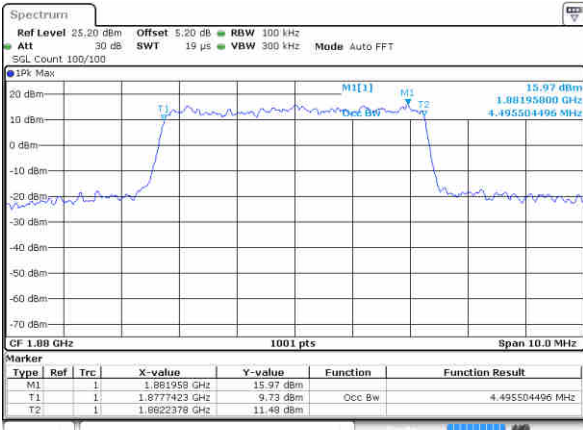

Highest Channel / 3MHz / 16QAM

Date: 15 AUG 2017 17:56:23

LTE Band 2

Lowest Channel / 5MHz / QPSK

Date: 15 AUG 2017 18:03:11

Lowest Channel / 5MHz / 16QAM

Date: 15 AUG 2017 18:03:21

Middle Channel / 5MHz / QPSK

Date: 15 AUG 2017 18:10:09

Middle Channel / 5MHz / 16QAM

Date: 15 AUG 2017 18:10:19

Highest Channel / 5MHz / QPSK

Date: 15 AUG 2017 18:12:37

Highest Channel / 5MHz / 16QAM

Date: 15 AUG 2017 18:12:47

LTE Band 2