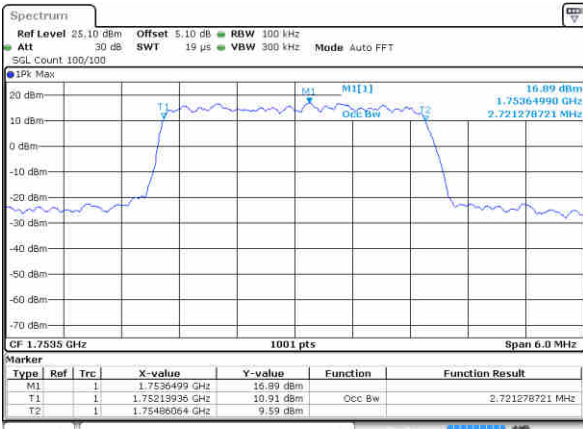

Date: 4 SEP.2017 11:37:06

Highest Channel / 1.4MHz / 16QAM

Date: 4 SEP.2017 11:37:16

LTE Band 4

Lowest Channel / 3MHz / QPSK

Date: 4 SEP.2017 11:37:26

Lowest Channel / 3MHz / 16QAM

Date: 4 SEP.2017 11:37:36

Middle Channel / 3MHz / QPSK

Date: 4 SEP.2017 11:37:45

Middle Channel / 3MHz / 16QAM

Date: 4 SEP.2017 11:37:55

Highest Channel / 3MHz / QPSK

Date: 4 SEP.2017 11:38:05

Highest Channel / 3MHz / 16QAM

Date: 4 SEP.2017 11:38:15