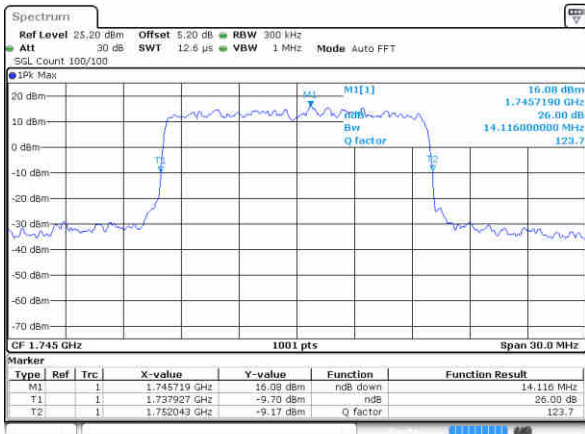

Middle Channel / 15MHz / QPSK

Date: 16 AUG 2017 14:06:17