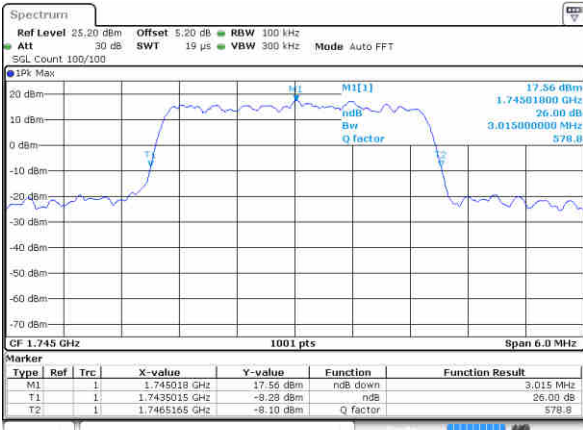

LTE Band 66

Lowest Channel / 3MHz / QPSK

Date: 16 AUG 2017 11:00:22

Lowest Channel / 3MHz / 16QAM

Date: 16 AUG 2017 11:03:36

Middle Channel / 3MHz / QPSK

Date: 16 AUG 2017 11:08:18

Middle Channel / 3MHz / 16QAM

Date: 16 AUG 2017 11:09:26

Highest Channel / 3MHz / QPSK

Date: 16 AUG 2017 11:13:11

Highest Channel / 3MHz / 16QAM

Date: 16 AUG 2017 11:11:01

LTE Band 66

Lowest Channel / 5MHz / QPSK

Date: 16 AUG 2017 11:33:29