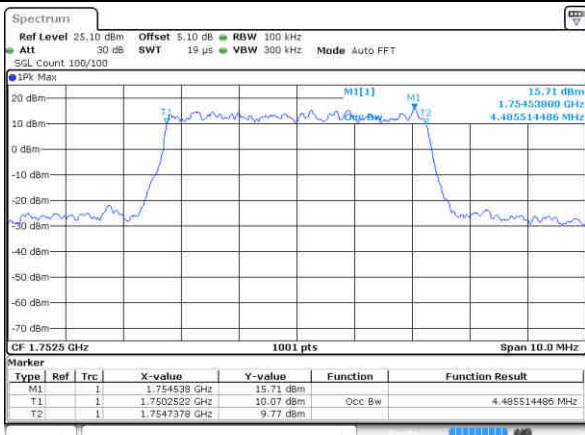

LTE Band 4

Lowest Channel / 5MHz / QPSK

Date: 4 SEP.2017 11:38:25

Lowest Channel / 5MHz / 16QAM

Date: 4 SEP.2017 11:38:35

Middle Channel / 5MHz / QPSK

Date: 4 SEP.2017 11:38:45

Middle Channel / 5MHz / 16QAM

Date: 4 SEP.2017 11:38:55

Highest Channel / 5MHz / QPSK

Date: 4 SEP.2017 11:39:05

Highest Channel / 5MHz / 16QAM

Date: 4 SEP.2017 11:39:15

LTE Band 4

Lowest Channel / 10MHz / QPSK

Date: 4 SEP.2017 11:39:25