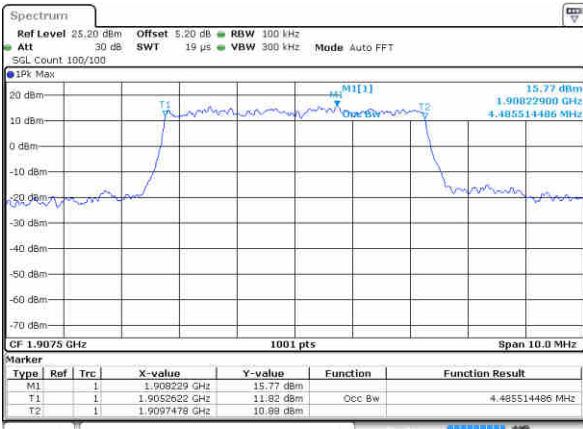

Highest Channel / 5MHz / QPSK

Date: 15 AUG 2017 18:12:37