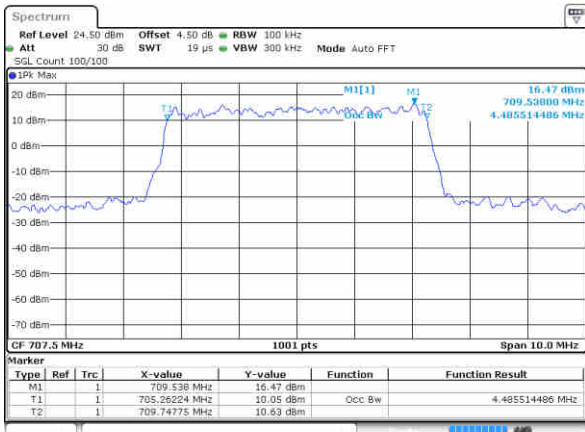

Highest Channel / 3MHz / 16QAM

Date: 15 AUG 2017 16:15:50

LTE Band 12

Lowest Channel / 5MHz / QPSK

Date: 15 AUG 2017 16:31:24

Lowest Channel / 5MHz / 16QAM

Date: 15 AUG 2017 16:31:34

Middle Channel / 5MHz / QPSK