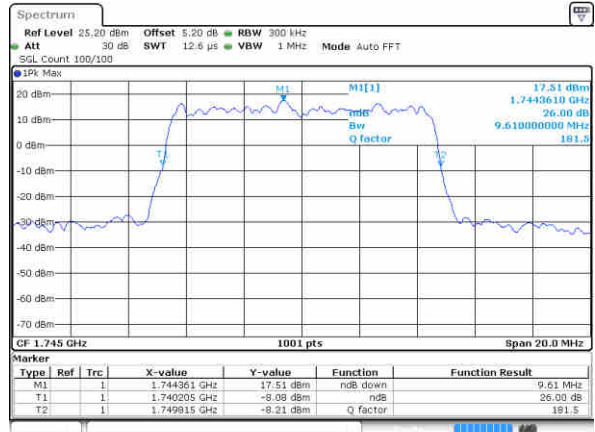

Highest Channel / 5MHz / 16QAM

Date: 16 AUG 2017 11:56:21

LTE Band 66

Lowest Channel / 10MHz / QPSK

Date: 16 AUG 2017 13:48:57

Lowest Channel / 10MHz / 16QAM

Date: 16 AUG 2017 13:49:28

Middle Channel / 10MHz / QPSK

Date: 16 AUG 2017 13:55:28

Middle Channel / 10MHz / 16QAM

Date: 16 AUG 2017 13:55:50

Highest Channel / 10MHz / QPSK

Date: 16 AUG 2017 13:57:25

Highest Channel / 10MHz / 16QAM

Date: 16 AUG 2017 13:57:43

LTE Band 66