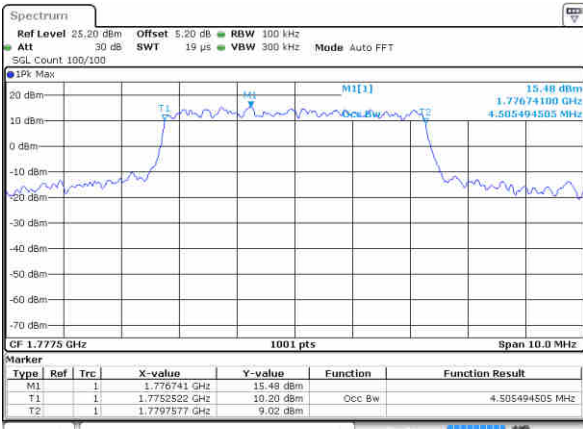

Middle Channel / 3MHz / 16QAM

Date: 16 AUG 2017 11:08:52

Highest Channel / 3MHz / QPSK

Date: 16 AUG 2017 11:12:32

Highest Channel / 3MHz / 16QAM

Date: 16 AUG 2017 11:10:24

LTE Band 66

Lowest Channel / 5MHz / QPSK

Date: 16 AUG 2017 11:32:16

Lowest Channel / 5MHz / 16QAM

Date: 16 AUG 2017 11:35:09

Middle Channel / 5MHz / QPSK

Date: 16 AUG 2017 11:38:34

Middle Channel / 5MHz / 16QAM

Date: 16 AUG 2017 11:37:37

Highest Channel / 5MHz / QPSK

Date: 16 AUG 2017 11:54:41

Highest Channel / 5MHz / 16QAM

Date: 16 AUG 2017 11:55:49