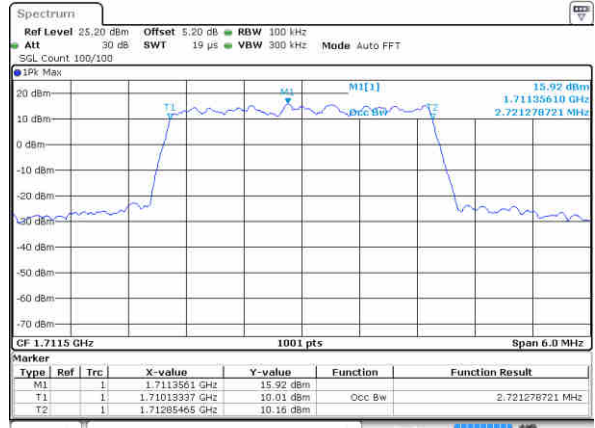

Date: 16 AUG 2017 10:25:28

LTE Band 66

Lowest Channel / 3MHz / QPSK

Date: 16 AUG 2017 10:59:53

Lowest Channel / 3MHz / 16QAM

Date: 16 AUG 2017 11:02:47

Middle Channel / 3MHz / QPSK

Date: 16 AUG 2017 11:07:32

Middle Channel / 3MHz / 16QAM

Date: 16 AUG 2017 11:08:52

Highest Channel / 3MHz / QPSK

Date: 16 AUG 2017 11:12:32

Highest Channel / 3MHz / 16QAM

Date: 16 AUG 2017 11:10:24

LTE Band 66

Lowest Channel / 5MHz / QPSK