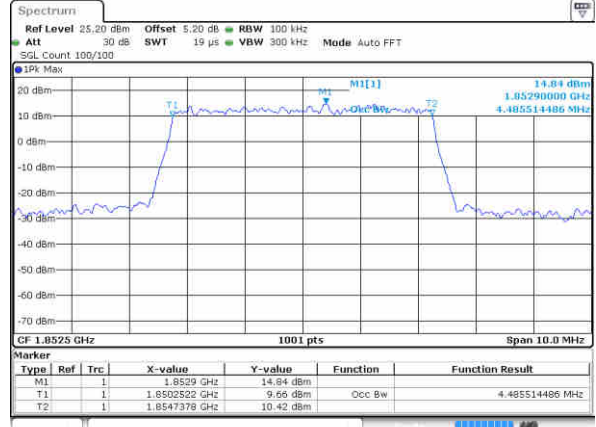

Highest Channel / 3MHz / 16QAM

Date: 15 AUG 2017 17:56:23

LTE Band 2

Lowest Channel / 5MHz / QPSK

Date: 15 AUG 2017 18:03:11

Lowest Channel / 5MHz / 16QAM

Date: 15 AUG 2017 18:03:21

Middle Channel / 5MHz / QPSK

Date: 15 AUG 2017 18:10:09

Middle Channel / 5MHz / 16QAM

Date: 15 AUG 2017 18:10:19

Highest Channel / 5MHz / QPSK

Date: 15 AUG 2017 18:12:37

Highest Channel / 5MHz / 16QAM

Date: 15 AUG 2017 18:12:47

LTE Band 2