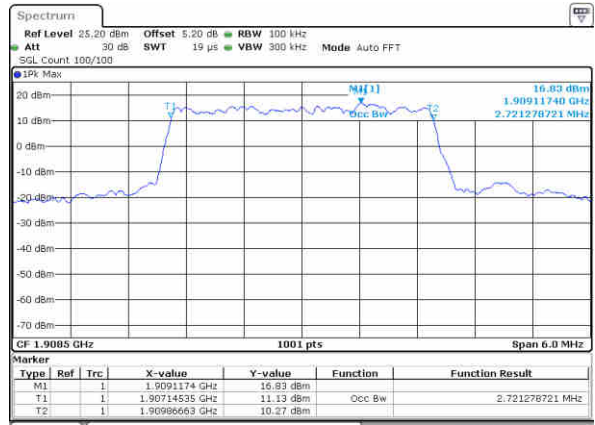

Date: 15 AUG 2017 17:37:29

Highest Channel / 1.4MHz / QPSK

Date: 15 AUG 2017 17:39:48

Highest Channel / 1.4MHz / 16QAM

Date: 15 AUG 2017 17:39:58

LTE Band 2

Lowest Channel / 3MHz / QPSK

Date: 15 AUG 2017 17:46:46

Lowest Channel / 3MHz / 16QAM

Date: 15 AUG 2017 17:46:56

Middle Channel / 3MHz / QPSK

Date: 15 AUG 2017 17:53:44

Middle Channel / 3MHz / 16QAM

Date: 15 AUG 2017 17:53:54

Highest Channel / 3MHz / QPSK

Date: 15 AUG 2017 17:56:13

Highest Channel / 3MHz / 16QAM

Date: 15 AUG 2017 17:56:23

LTE Band 2

Lowest Channel / 5MHz / QPSK

Date: 15 AUG 2017 18:03:11

Lowest Channel / 5MHz / 16QAM

Date: 15 AUG 2017 18:03:21

Middle Channel / 5MHz / QPSK