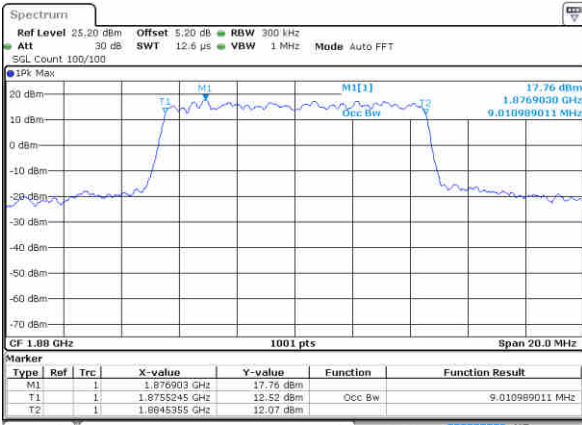

Date: 15 AUG 2017 18:10:09

Middle Channel / 5MHz / 16QAM

Date: 15 AUG 2017 18:10:19

Highest Channel / 5MHz / QPSK

Date: 15 AUG 2017 18:12:37

Highest Channel / 5MHz / 16QAM

Date: 15 AUG 2017 18:12:47

LTE Band 2

Lowest Channel / 10MHz / QPSK

Date: 15 AUG 2017 18:19:35

Lowest Channel / 10MHz / 16QAM

Date: 15 AUG 2017 18:19:45

Middle Channel / 10MHz / QPSK

Date: 15 AUG 2017 18:28:33

Middle Channel / 10MHz / 16QAM

Date: 15 AUG 2017 18:28:43

Highest Channel / 10MHz / QPSK

Date: 15 AUG 2017 18:29:01

Highest Channel / 10MHz / 16QAM

Date: 15 AUG 2017 18:29:11

LTE Band 2

Lowest Channel / 15MHz / QPSK

Date: 15 AUG 2017 18:35:59

Lowest Channel / 15MHz / 16QAM