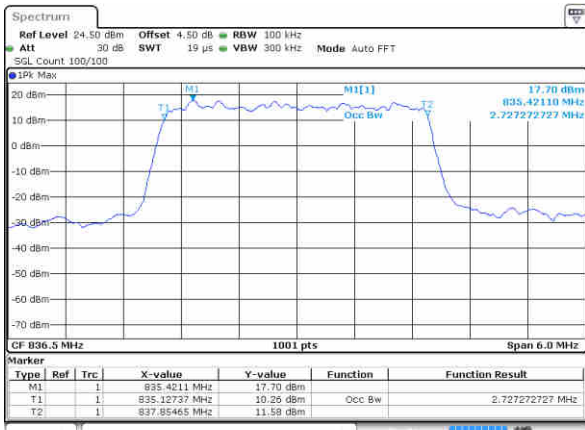

Date: 15 AUG 2017 14:17:35

LTE Band 5

Lowest Channel / 3MHz / QPSK

Date: 15 AUG 2017 14:26:23

Lowest Channel / 3MHz / 16QAM

Date: 15 AUG 2017 14:26:33

Middle Channel / 3MHz / QPSK

Date: 15 AUG 2017 14:35:20

Middle Channel / 3MHz / 16QAM

Date: 15 AUG 2017 14:35:30

Highest Channel / 3MHz / QPSK

Date: 15 AUG 2017 14:37:48

Highest Channel / 3MHz / 16QAM

Date: 15 AUG 2017 14:37:58

LTE Band 5

Lowest Channel / 5MHz / QPSK