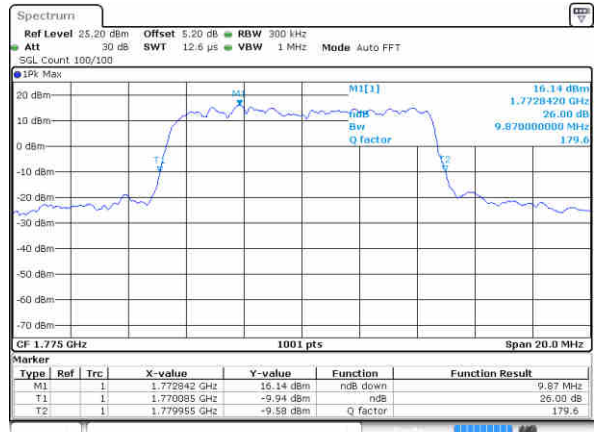

Highest Channel / 5MHz / 16QAM

Date: 16 AUG 2017 11:56:21

LTE Band 66

Lowest Channel / 10MHz / QPSK

Date: 16 AUG 2017 13:48:57

Lowest Channel / 10MHz / 16QAM

Date: 16 AUG 2017 13:49:28

Middle Channel / 10MHz / QPSK

Date: 16 AUG 2017 13:55:28

Middle Channel / 10MHz / 16QAM

Date: 16 AUG 2017 13:55:50

Highest Channel / 10MHz / QPSK

Date: 16 AUG 2017 13:57:25

Highest Channel / 10MHz / 16QAM

Date: 16 AUG 2017 13:57:43

LTE Band 66