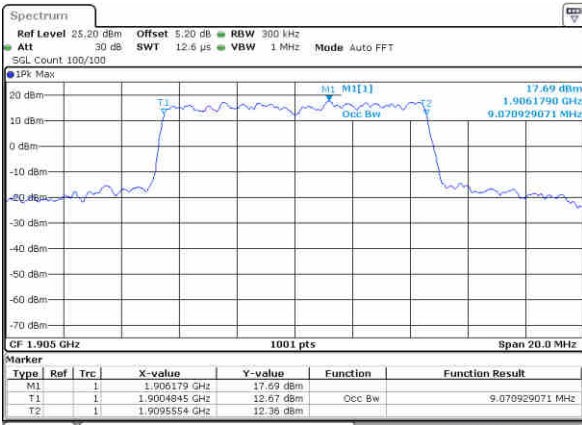

Highest Channel / 10MHz / QPSK

Date: 15 AUG 2017 18:29:01

Highest Channel / 10MHz / 16QAM

Date: 15 AUG 2017 18:29:11

LTE Band 2

Lowest Channel / 15MHz / QPSK

Date: 15 AUG 2017 18:35:59

Lowest Channel / 15MHz / 16QAM