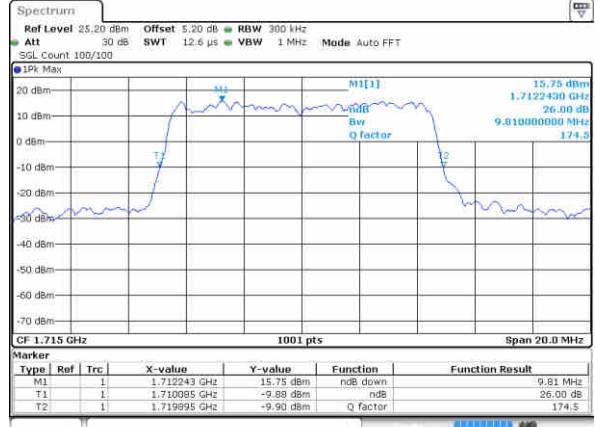

Highest Channel / 5MHz / 16QAM

Date: 16 AUG 2017 11:56:21

LTE Band 66

Lowest Channel / 10MHz / QPSK

Date: 16 AUG 2017 13:48:57

Lowest Channel / 10MHz / 16QAM

Date: 16 AUG 2017 13:49:28

Middle Channel / 10MHz / QPSK

Date: 16 AUG 2017 13:55:28

Middle Channel / 10MHz / 16QAM

Date: 16 AUG 2017 13:55:50

Highest Channel / 10MHz / QPSK

Date: 16 AUG 2017 13:57:25

Highest Channel / 10MHz / 16QAM

Date: 16 AUG 2017 13:57:43

LTE Band 66