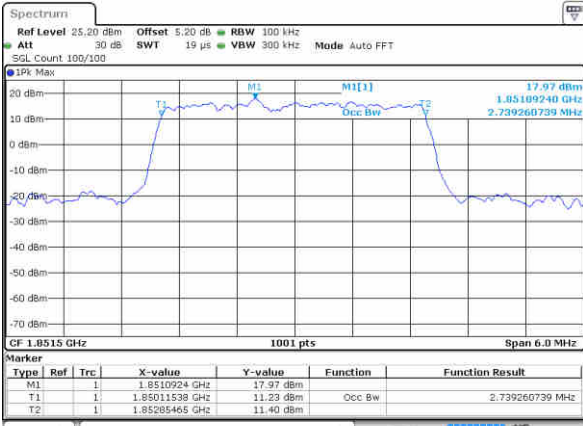

Date: 15 AUG 2017 17:37:29

Highest Channel / 1.4MHz / QPSK

Date: 15 AUG 2017 17:39:48

Highest Channel / 1.4MHz / 16QAM

Date: 15 AUG 2017 17:39:58

LTE Band 2

Lowest Channel / 3MHz / QPSK

Date: 15 AUG 2017 17:46:46