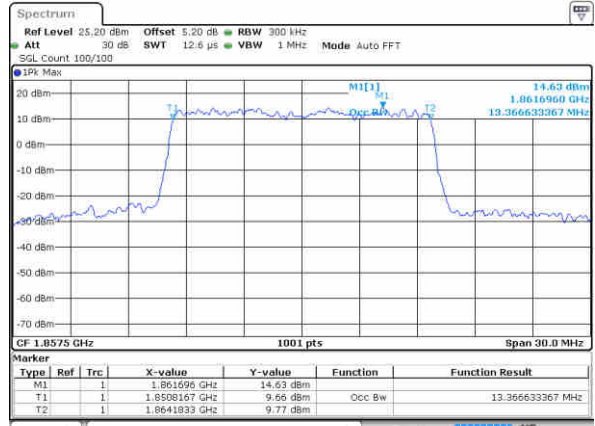

Highest Channel / 10MHz / QPSK

Date: 15 AUG 2017 18:29:01

Highest Channel / 10MHz / 16QAM

Date: 15 AUG 2017 18:29:11

LTE Band 2

Lowest Channel / 15MHz / QPSK

Date: 15 AUG 2017 18:35:59

Lowest Channel / 15MHz / 16QAM