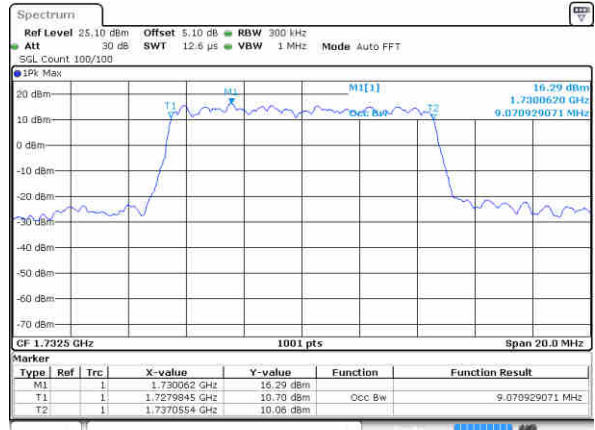

Date: 4 SEP.2017 11:38:55

Highest Channel / 5MHz / QPSK

Date: 4 SEP.2017 11:39:05

Highest Channel / 5MHz / 16QAM

Date: 4 SEP.2017 11:39:15

LTE Band 4

Lowest Channel / 10MHz / QPSK

Date: 4 SEP.2017 11:39:25

Lowest Channel / 10MHz / 16QAM

Date: 4 SEP.2017 11:39:35

Middle Channel / 10MHz / QPSK

Date: 4 SEP.2017 11:39:45

Middle Channel / 10MHz / 16QAM

Date: 4 SEP.2017 11:39:55

Highest Channel / 10MHz / QPSK

Date: 4 SEP.2017 11:40:05

Highest Channel / 10MHz / 16QAM

Date: 4 SEP.2017 11:40:15

LTE Band 4

Lowest Channel / 15MHz / QPSK

Date: 4 SEP.2017 11:40:24

Lowest Channel / 15MHz / 16QAM

Date: 4 SEP.2017 11:40:34

Middle Channel / 15MHz / QPSK