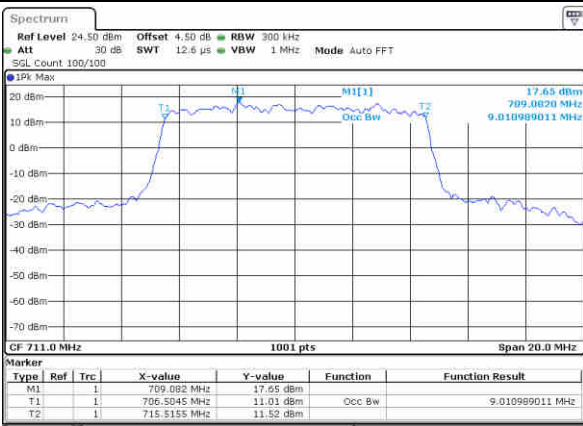

Date: 15 AUG 2017 16:31:54

Middle Channel / 5MHz / 16QAM

Date: 15 AUG 2017 16:31:44

Highest Channel / 5MHz / QPSK

Date: 15 AUG 2017 16:32:04

Highest Channel / 5MHz / 16QAM

Date: 15 AUG 2017 16:32:13

LTE Band 12

Lowest Channel / 10MHz / QPSK

Date: 15 AUG 2017 16:47:47

Lowest Channel / 10MHz / 16QAM

Date: 15 AUG 2017 16:47:57

Middle Channel / 10MHz / QPSK

Date: 15 AUG 2017 16:48:17

Middle Channel / 10MHz / 16QAM

Date: 15 AUG 2017 16:48:07

Highest Channel / 10MHz / QPSK

Date: 15 AUG 2017 16:48:27

Highest Channel / 10MHz / 16QAM

Date: 15 AUG 2017 16:48:37

LTE Band 66

Lowest Channel / 1.4MHz / QPSK

Date: 16 AUG 2017 10:12:44

Lowest Channel / 1.4MHz / 16QAM