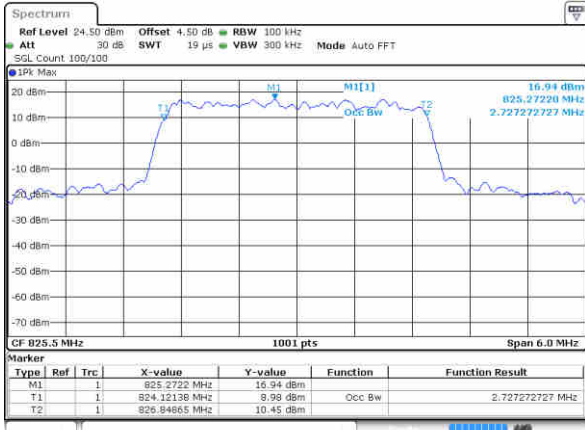

Highest Channel / 20MHz / QPSK

Date: 4 SEP.2017 11:42:04

Highest Channel / 20MHz / 16QAM

Date: 4 SEP.2017 11:42:14

LTE Band 5

Lowest Channel / 1.4MHz / QPSK

Date: 15 AUG 2017 14:06:00

Lowest Channel / 1.4MHz / 16QAM

Date: 15 AUG 2017 14:06:10

Middle Channel / 1.4MHz / QPSK

Date: 15 AUG 2017 14:14:57

Middle Channel / 1.4MHz / 16QAM

Date: 15 AUG 2017 14:15:07

Highest Channel / 1.4MHz / QPSK

Date: 15 AUG 2017 14:17:29

Highest Channel / 1.4MHz / 16QAM

Date: 15 AUG 2017 14:17:35

LTE Band 5

Lowest Channel / 3MHz / QPSK

Date: 15 AUG 2017 14:26:23

Lowest Channel / 3MHz / 16QAM

Date: 15 AUG 2017 14:26:33

Middle Channel / 3MHz / QPSK

Date: 15 AUG 2017 14:35:20