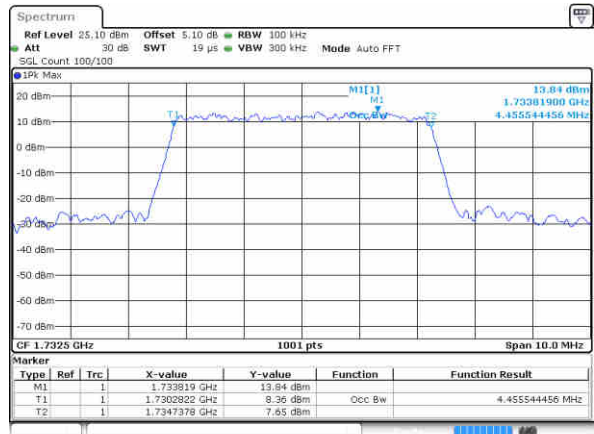

LTE Band 4

Lowest Channel / 5MHz / QPSK

Date: 4 SEP.2017 11:38:25

Lowest Channel / 5MHz / 16QAM

Date: 4 SEP.2017 11:38:35

Middle Channel / 5MHz / QPSK

Date: 4 SEP.2017 11:38:45

Middle Channel / 5MHz / 16QAM

Date: 4 SEP.2017 11:38:55

Highest Channel / 5MHz / QPSK

Date: 4 SEP.2017 11:39:05

Highest Channel / 5MHz / 16QAM

Date: 4 SEP.2017 11:39:15

LTE Band 4

Lowest Channel / 10MHz / QPSK

Date: 4 SEP.2017 11:39:25