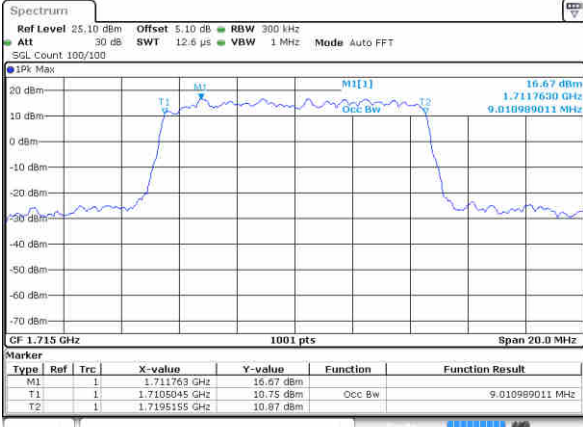

LTE Band 4

Lowest Channel / 5MHz / QPSK

Date: 4 SEP.2017 11:38:25

Lowest Channel / 5MHz / 16QAM

Date: 4 SEP.2017 11:38:35

Middle Channel / 5MHz / QPSK

Date: 4 SEP.2017 11:38:45

Middle Channel / 5MHz / 16QAM

Date: 4 SEP.2017 11:38:55

Highest Channel / 5MHz / QPSK

Date: 4 SEP.2017 11:39:05

Highest Channel / 5MHz / 16QAM

Date: 4 SEP.2017 11:39:15

LTE Band 4

Lowest Channel / 10MHz / QPSK

Date: 4 SEP.2017 11:39:25