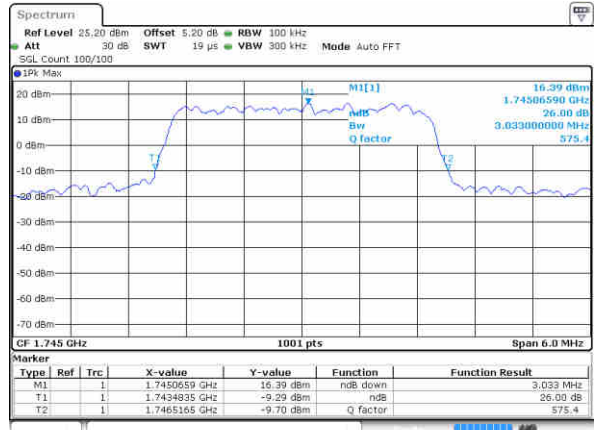

LTE Band 66

Lowest Channel / 3MHz / QPSK

Date: 16 AUG 2017 11:00:22

Lowest Channel / 3MHz / 16QAM

Date: 16 AUG 2017 11:03:36

Middle Channel / 3MHz / QPSK

Date: 16 AUG 2017 11:08:18

Middle Channel / 3MHz / 16QAM

Date: 16 AUG 2017 11:09:26

Highest Channel / 3MHz / QPSK

Date: 16 AUG 2017 11:13:11

Highest Channel / 3MHz / 16QAM

Date: 16 AUG 2017 11:11:01

LTE Band 66

Lowest Channel / 5MHz / QPSK

Date: 16 AUG 2017 11:33:29