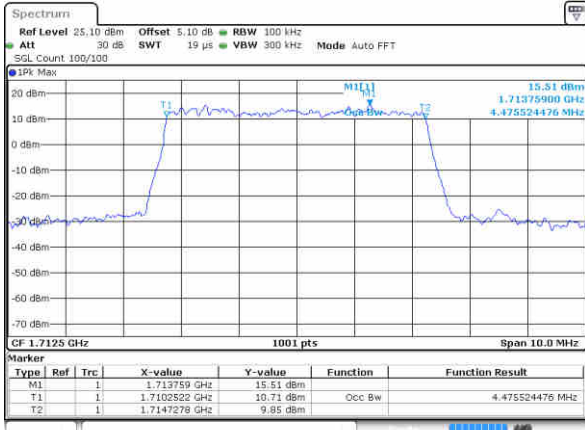

LTE Band 4

Lowest Channel / 5MHz / QPSK

Date: 4 SEP.2017 11:38:25