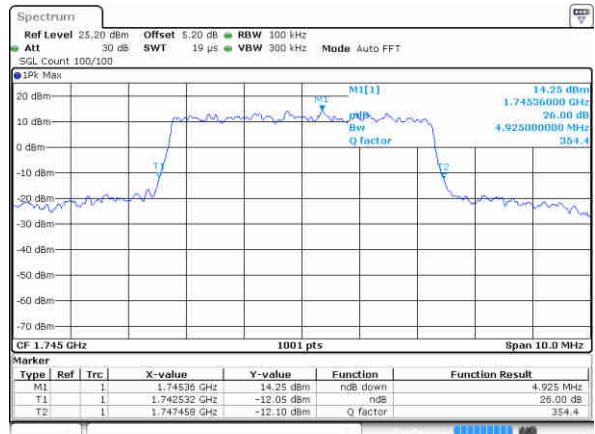

Date: 16 AUG 2017 11:09:26

Highest Channel / 3MHz / QPSK

Date: 16 AUG 2017 11:13:11

Highest Channel / 3MHz / 16QAM

Date: 16 AUG 2017 11:11:01

LTE Band 66

Lowest Channel / 5MHz / QPSK

Date: 16 AUG 2017 11:33:29

Lowest Channel / 5MHz / 16QAM

Date: 16 AUG 2017 11:35:57

Middle Channel / 5MHz / QPSK

Date: 16 AUG 2017 11:39:02

Middle Channel / 5MHz / 16QAM

Date: 16 AUG 2017 11:38:03

Highest Channel / 5MHz / QPSK

Date: 16 AUG 2017 11:55:19

Highest Channel / 5MHz / 16QAM

Date: 16 AUG 2017 11:56:21

LTE Band 66

Lowest Channel / 10MHz / QPSK

Date: 16 AUG 2017 13:48:57

Lowest Channel / 10MHz / 16QAM

Date: 16 AUG 2017 13:49:28

Middle Channel / 10MHz / QPSK