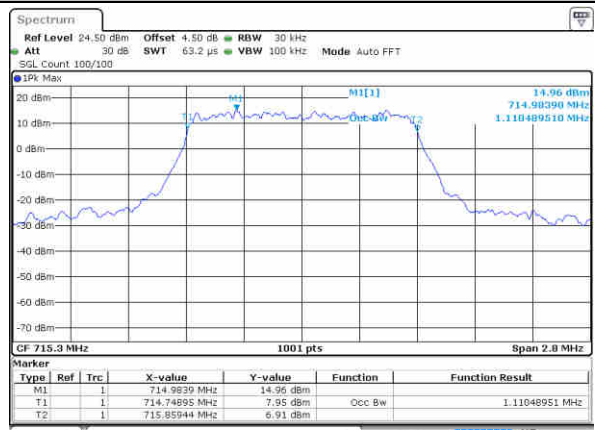

LTE Band 12

Lowest Channel / 1.4MHz / QPSK

Date: 15 AUG 2017 15:58:37

Lowest Channel / 1.4MHz / 16QAM

Date: 15 AUG 2017 15:58:47

Middle Channel / 1.4MHz / QPSK

Date: 15 AUG 2017 15:59:07

Middle Channel / 1.4MHz / 16QAM

Date: 15 AUG 2017 15:58:57

Highest Channel / 1.4MHz / QPSK

Date: 15 AUG 2017 15:59:17

Highest Channel / 1.4MHz / 16QAM

Date: 15 AUG 2017 15:59:27

LTE Band 12

Lowest Channel / 3MHz / QPSK

Date: 15 AUG 2017 16:15:01