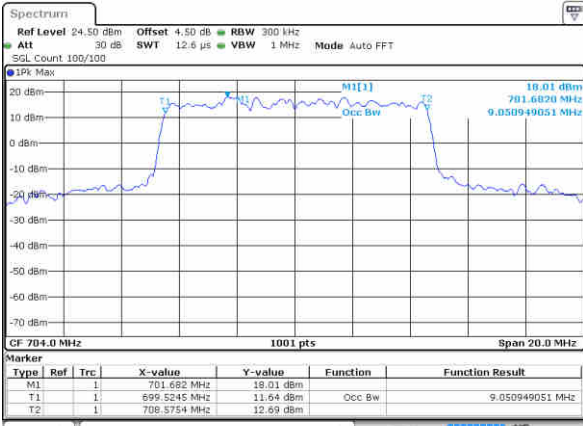

LTE Band 12

Lowest Channel / 10MHz / QPSK

Date: 15 AUG 2017 16:47:47