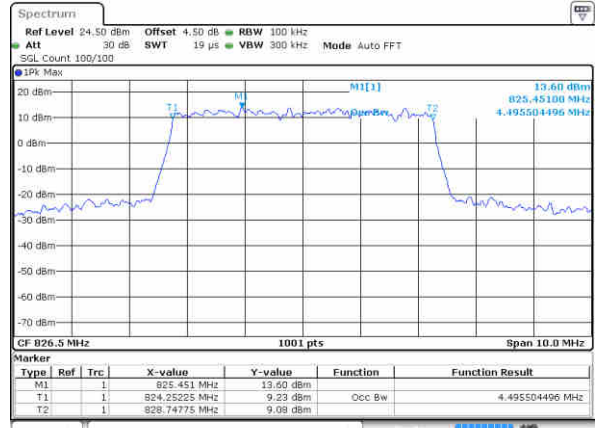

Lowest Channel / 5MHz / 16QAM

Date: 15 AUG 2017 14:46:55