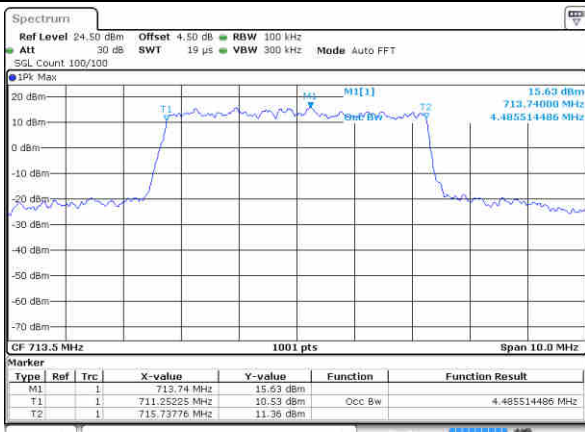

Highest Channel / 3MHz / 16QAM

Date: 15 AUG 2017 16:15:50

LTE Band 12

Lowest Channel / 5MHz / QPSK

Date: 15 AUG 2017 16:31:24

Lowest Channel / 5MHz / 16QAM

Date: 15 AUG 2017 16:31:34

Middle Channel / 5MHz / QPSK

Date: 15 AUG 2017 16:31:54

Middle Channel / 5MHz / 16QAM

Date: 15 AUG 2017 16:31:44

Highest Channel / 5MHz / QPSK

Date: 15 AUG 2017 16:32:04

Highest Channel / 5MHz / 16QAM

Date: 15 AUG 2017 16:32:13

LTE Band 12