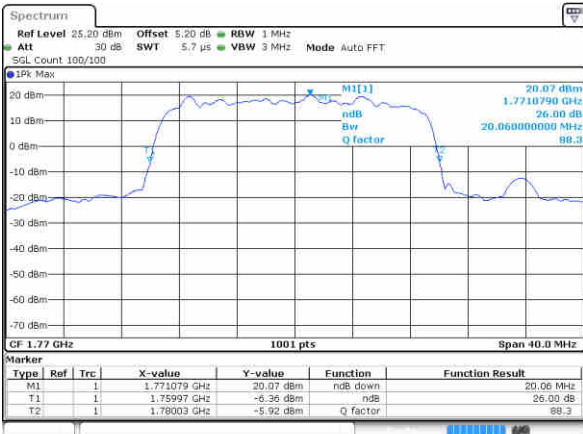

Highest Channel / 15MHz / QPSK

Date: 16 AUG 2017 14:13:08

Highest Channel / 15MHz / 16QAM

Date: 16 AUG 2017 14:12:38

LTE Band 66

Lowest Channel / 20MHz / QPSK

Date: 16 AUG 2017 14:14:10

Lowest Channel / 20MHz / 16QAM

Date: 16 AUG 2017 14:16:16

Middle Channel / 20MHz / QPSK

Date: 16 AUG 2017 14:20:56

Middle Channel / 20MHz / 16QAM

Date: 16 AUG 2017 14:20:37

Highest Channel / 20MHz / QPSK

Date: 16 AUG 2017 14:29:33

Highest Channel / 20MHz / 16QAM