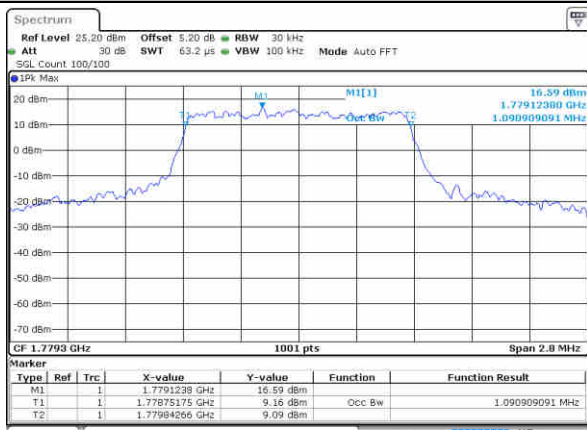

Highest Channel / 10MHz / QPSK

Date: 15 AUG 2017 16:48:27

Highest Channel / 10MHz / 16QAM

Date: 15 AUG 2017 16:48:37

LTE Band 66

Lowest Channel / 1.4MHz / QPSK

Date: 16 AUG 2017 10:12:44

Lowest Channel / 1.4MHz / 16QAM

Date: 16 AUG 2017 10:15:54

Middle Channel / 1.4MHz / QPSK

Date: 16 AUG 2017 10:22:42

Middle Channel / 1.4MHz / 16QAM

Date: 16 AUG 2017 10:23:43

Highest Channel / 1.4MHz / QPSK

Date: 16 AUG 2017 10:27:46

Highest Channel / 1.4MHz / 16QAM

Date: 16 AUG 2017 10:25:28

LTE Band 66

Lowest Channel / 3MHz / QPSK

Date: 16 AUG 2017 10:59:53

Lowest Channel / 3MHz / 16QAM

Date: 16 AUG 2017 11:02:47

Middle Channel / 3MHz / QPSK

Date: 16 AUG 2017 11:07:32