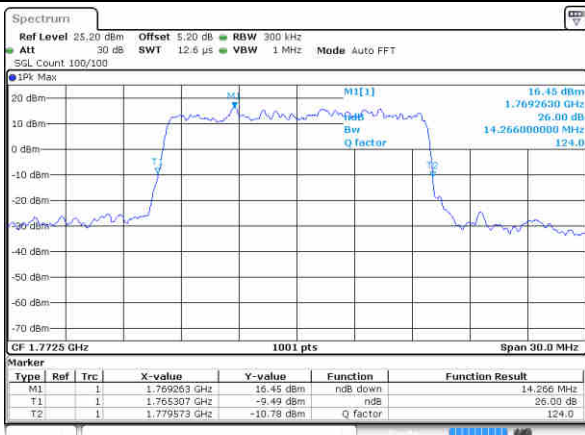

Date: 16 AUG 2017 13:55:28

Middle Channel / 10MHz / 16QAM

Date: 16 AUG 2017 13:55:50

Highest Channel / 10MHz / QPSK

Date: 16 AUG 2017 13:57:25

Highest Channel / 10MHz / 16QAM

Date: 16 AUG 2017 13:57:43

LTE Band 66

Lowest Channel / 15MHz / QPSK

Date: 16 AUG 2017 14:01:40

Lowest Channel / 15MHz / 16QAM

Date: 16 AUG 2017 14:02:15

Middle Channel / 15MHz / QPSK

Date: 16 AUG 2017 14:06:17

Middle Channel / 15MHz / 16QAM

Date: 16 AUG 2017 14:05:59

Highest Channel / 15MHz / QPSK

Date: 16 AUG 2017 14:13:08

Highest Channel / 15MHz / 16QAM

Date: 16 AUG 2017 14:12:38

LTE Band 66

Lowest Channel / 20MHz / QPSK

Date: 16 AUG 2017 14:14:10

Lowest Channel / 20MHz / 16QAM