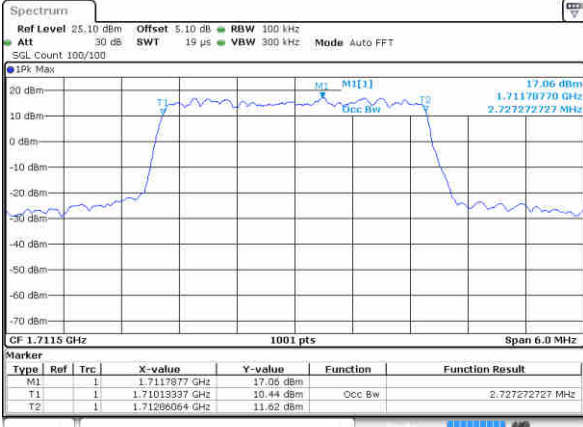

Date: 4 SEP.2017 11:37:06

Highest Channel / 1.4MHz / 16QAM

Date: 4 SEP.2017 11:37:16

LTE Band 4

Lowest Channel / 3MHz / QPSK

Date: 4 SEP.2017 11:37:26

Lowest Channel / 3MHz / 16QAM

Date: 4 SEP.2017 11:37:36