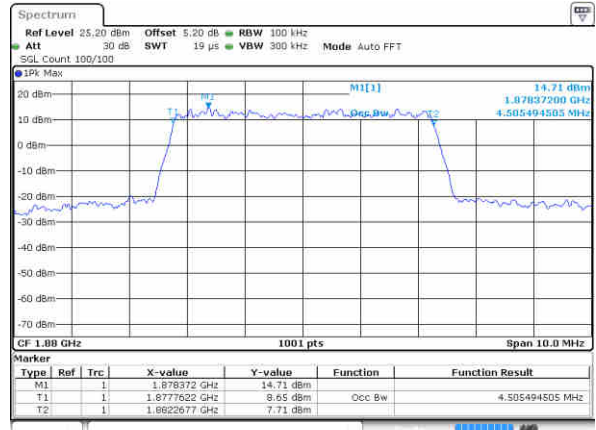

Highest Channel / 3MHz / 16QAM

Date: 15 AUG 2017 17:56:23

LTE Band 2

Lowest Channel / 5MHz / QPSK

Date: 15 AUG 2017 18:03:11

Lowest Channel / 5MHz / 16QAM

Date: 15 AUG 2017 18:03:21

Middle Channel / 5MHz / QPSK

Date: 15 AUG 2017 18:10:09

Middle Channel / 5MHz / 16QAM

Date: 15 AUG 2017 18:10:19

Highest Channel / 5MHz / QPSK

Date: 15 AUG 2017 18:12:37

Highest Channel / 5MHz / 16QAM

Date: 15 AUG 2017 18:12:47

LTE Band 2