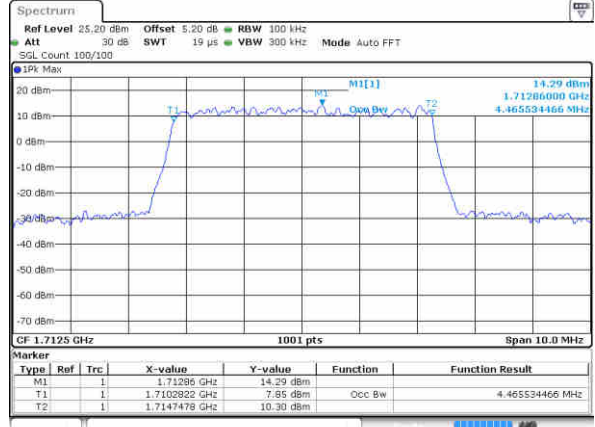

Lowest Channel / 5MHz / 16QAM

Date: 16 AUG 2017 11:35:09