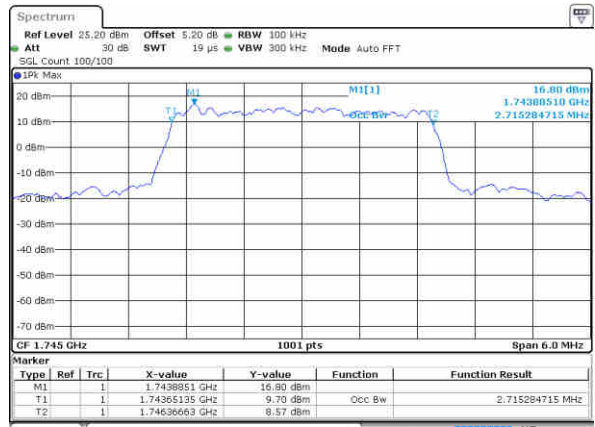

Highest Channel / 10MHz / QPSK

Date: 15 AUG 2017 16:48:27

Highest Channel / 10MHz / 16QAM

Date: 15 AUG 2017 16:48:37

LTE Band 66

Lowest Channel / 1.4MHz / QPSK

Date: 16 AUG 2017 10:12:44

Lowest Channel / 1.4MHz / 16QAM

Date: 16 AUG 2017 10:25:28

LTE Band 66

Lowest Channel / 3MHz / QPSK

Date: 16 AUG 2017 10:59:53

Lowest Channel / 3MHz / 16QAM

Date: 16 AUG 2017 11:02:47

Middle Channel / 3MHz / QPSK

Date: 16 AUG 2017 11:07:32

Middle Channel / 3MHz / 16QAM

Date: 16 AUG 2017 11:08:52

Highest Channel / 3MHz / QPSK

Date: 16 AUG 2017 11:12:32

Highest Channel / 3MHz / 16QAM

Date: 16 AUG 2017 11:10:24

LTE Band 66

Lowest Channel / 5MHz / QPSK