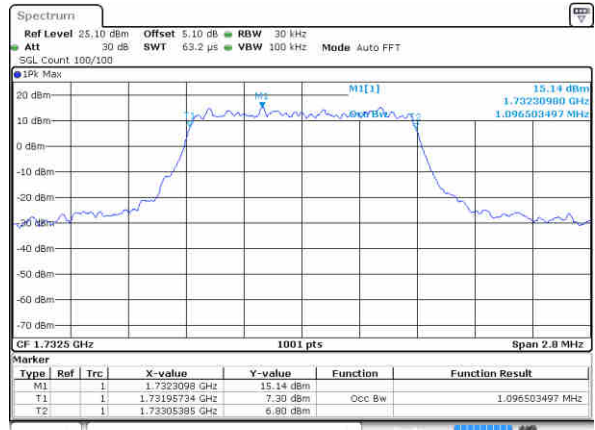

Middle Channel / 20MHz / 16QAM

Date: 15 AUG 2017 18:59:32

Highest Channel / 20MHz / QPSK

Date: 15 AUG 2017 19:01:51

Highest Channel / 20MHz / 16QAM

Date: 15 AUG 2017 19:02:01

LTE Band 4

Lowest Channel / 1.4MHz / QPSK

Date: 4 SEP.2017 11:36:26

Lowest Channel / 1.4MHz / 16QAM

Date: 4 SEP.2017 11:36:36

Middle Channel / 1.4MHz / QPSK

Date: 4 SEP.2017 11:36:46

Middle Channel / 1.4MHz / 16QAM

Date: 4 SEP.2017 11:36:56

Highest Channel / 1.4MHz / QPSK

Date: 4 SEP.2017 11:37:06

Highest Channel / 1.4MHz / 16QAM

Date: 4 SEP.2017 11:37:16

LTE Band 4

Lowest Channel / 3MHz / QPSK

Date: 4 SEP.2017 11:37:26

Lowest Channel / 3MHz / 16QAM

Date: 4 SEP.2017 11:37:36