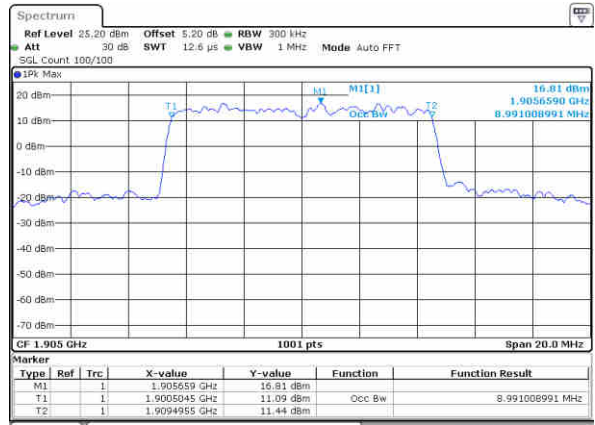

Date: 15 AUG 2017 18:10:09

Middle Channel / 5MHz / 16QAM

Date: 15 AUG 2017 18:10:19

Highest Channel / 5MHz / QPSK

Date: 15 AUG 2017 18:12:37

Highest Channel / 5MHz / 16QAM

Date: 15 AUG 2017 18:12:47

LTE Band 2

Lowest Channel / 10MHz / QPSK

Date: 15 AUG 2017 18:19:35

Lowest Channel / 10MHz / 16QAM

Date: 15 AUG 2017 18:19:45

Middle Channel / 10MHz / QPSK

Date: 15 AUG 2017 18:28:33

Middle Channel / 10MHz / 16QAM

Date: 15 AUG 2017 18:28:43

Highest Channel / 10MHz / QPSK

Date: 15 AUG 2017 18:29:01

Highest Channel / 10MHz / 16QAM

Date: 15 AUG 2017 18:29:11

LTE Band 2

Lowest Channel / 15MHz / QPSK

Date: 15 AUG 2017 18:35:59

Lowest Channel / 15MHz / 16QAM