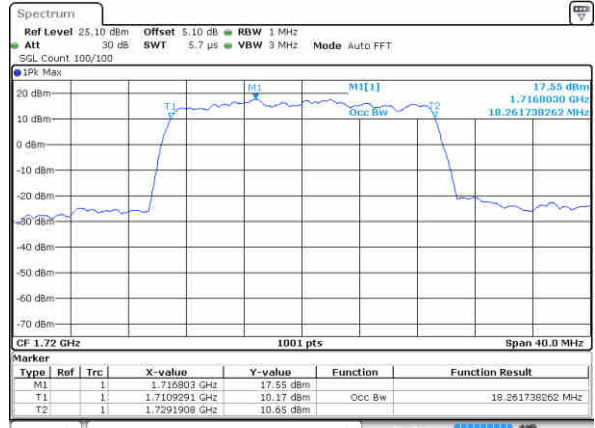

Lowest Channel / 20MHz / 16QAM

Date: 4 SEP.2017 11:41:34