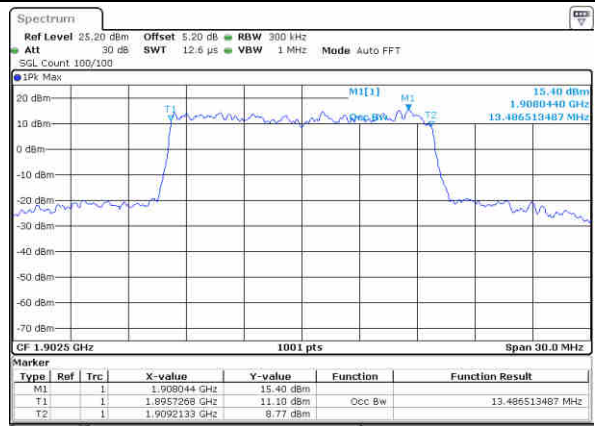

Highest Channel / 10MHz / QPSK

Date: 15 AUG 2017 18:29:01

Highest Channel / 10MHz / 16QAM

Date: 15 AUG 2017 18:29:11

LTE Band 2

Lowest Channel / 15MHz / QPSK

Date: 15 AUG 2017 18:35:59

Lowest Channel / 15MHz / 16QAM

Date: 15 AUG 2017 18:36:09

Middle Channel / 15MHz / QPSK

Date: 15 AUG 2017 18:42:57

Middle Channel / 15MHz / 16QAM

Date: 15 AUG 2017 18:43:07

Highest Channel / 15MHz / QPSK

Date: 15 AUG 2017 18:45:29

Highest Channel / 15MHz / 16QAM

Date: 15 AUG 2017 18:45:36

LTE Band 2

Lowest Channel / 20MHz / QPSK

Date: 15 AUG 2017 18:52:24

Lowest Channel / 20MHz / 16QAM

Date: 15 AUG 2017 18:52:34

Middle Channel / 20MHz / QPSK

Date: 15 AUG 2017 18:59:22