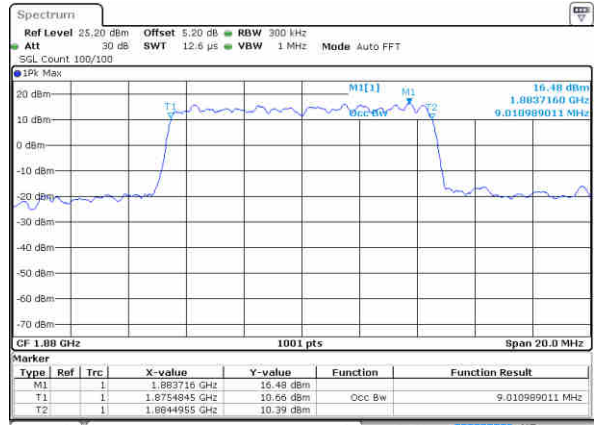

Date: 15 AUG 2017 18:10:09

Middle Channel / 5MHz / 16QAM

Date: 15 AUG 2017 18:10:19

Highest Channel / 5MHz / QPSK

Date: 15 AUG 2017 18:12:37

Highest Channel / 5MHz / 16QAM

Date: 15 AUG 2017 18:12:47

LTE Band 2

Lowest Channel / 10MHz / QPSK

Date: 15 AUG 2017 18:19:35

Lowest Channel / 10MHz / 16QAM

Date: 15 AUG 2017 18:19:45

Middle Channel / 10MHz / QPSK

Date: 15 AUG 2017 18:28:33

Middle Channel / 10MHz / 16QAM

Date: 15 AUG 2017 18:28:43

Highest Channel / 10MHz / QPSK

Date: 15 AUG 2017 18:29:01

Highest Channel / 10MHz / 16QAM

Date: 15 AUG 2017 18:29:11

LTE Band 2

Lowest Channel / 15MHz / QPSK

Date: 15 AUG 2017 18:35:59

Lowest Channel / 15MHz / 16QAM