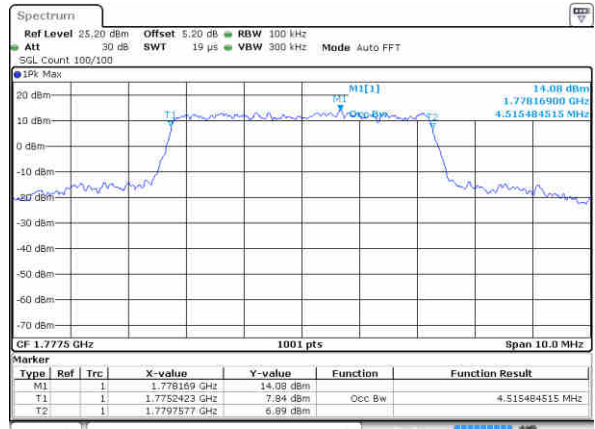

Highest Channel / 5MHz / 16QAM

Date: 16 AUG 2017 11:55:49