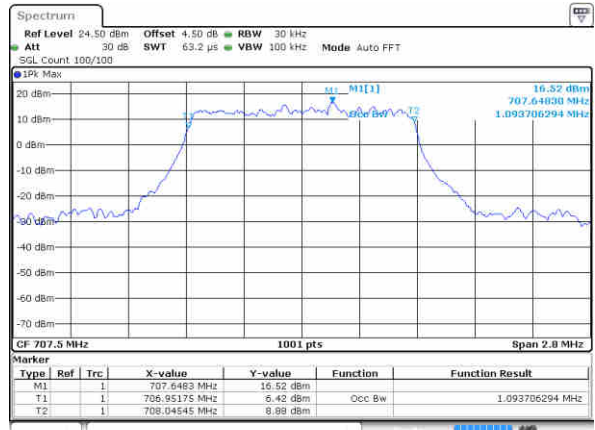

LTE Band 12

Lowest Channel / 1.4MHz / QPSK

Date: 15 AUG 2017 15:58:37

Lowest Channel / 1.4MHz / 16QAM

Date: 15 AUG 2017 15:58:47

Middle Channel / 1.4MHz / QPSK

Date: 15 AUG 2017 15:59:07

Middle Channel / 1.4MHz / 16QAM

Date: 15 AUG 2017 15:58:57

Highest Channel / 1.4MHz / QPSK

Date: 15 AUG 2017 15:59:17

Highest Channel / 1.4MHz / 16QAM

Date: 15 AUG 2017 15:59:27

LTE Band 12

Lowest Channel / 3MHz / QPSK

Date: 15 AUG 2017 16:15:01