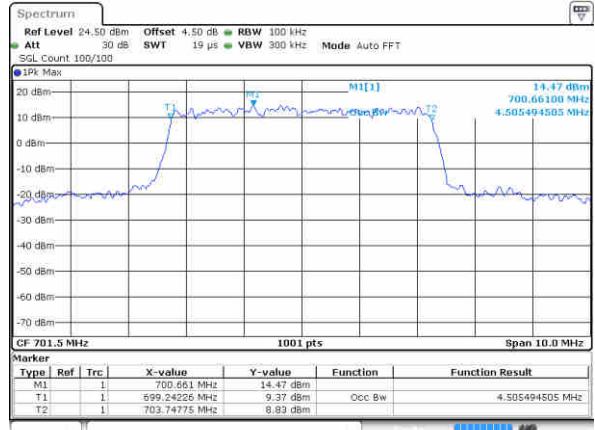

Highest Channel / 3MHz / 16QAM

Date: 15 AUG 2017 16:15:50

LTE Band 12

Lowest Channel / 5MHz / QPSK

Date: 15 AUG 2017 16:31:24

Lowest Channel / 5MHz / 16QAM

Date: 15 AUG 2017 16:31:34

Middle Channel / 5MHz / QPSK

Date: 15 AUG 2017 16:31:54

Middle Channel / 5MHz / 16QAM

Date: 15 AUG 2017 16:31:44

Highest Channel / 5MHz / QPSK

Date: 15 AUG 2017 16:32:04

Highest Channel / 5MHz / 16QAM

Date: 15 AUG 2017 16:32:13

LTE Band 12