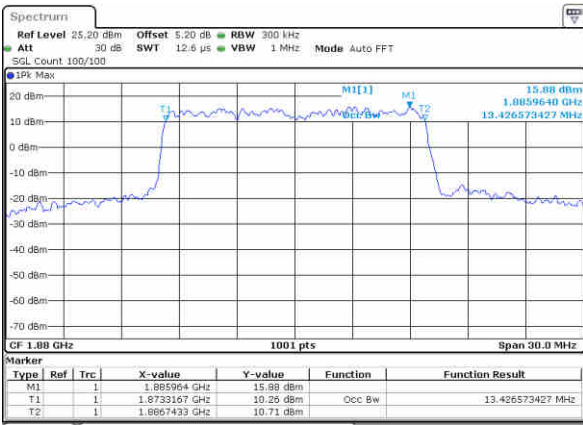

Middle Channel / 15MHz / QPSK

Date: 15 AUG 2017 18:42:57