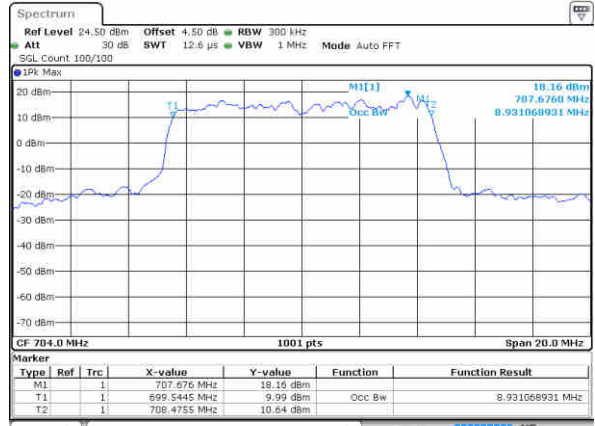

Lowest Channel / 10MHz / 16QAM

Date: 15 AUG 2017 16:47:57