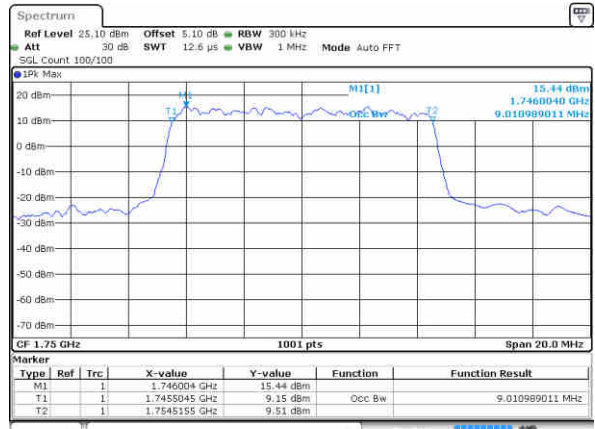

Date: 4 SEP.2017 11:38:55

Highest Channel / 5MHz / QPSK

Date: 4 SEP.2017 11:39:05

Highest Channel / 5MHz / 16QAM

Date: 4 SEP.2017 11:39:15

LTE Band 4

Lowest Channel / 10MHz / QPSK

Date: 4 SEP.2017 11:39:25

Lowest Channel / 10MHz / 16QAM

Date: 4 SEP.2017 11:39:35

Middle Channel / 10MHz / QPSK

Date: 4 SEP.2017 11:39:45

Middle Channel / 10MHz / 16QAM

Date: 4 SEP.2017 11:39:55

Highest Channel / 10MHz / QPSK

Date: 4 SEP.2017 11:40:05

Highest Channel / 10MHz / 16QAM

Date: 4 SEP.2017 11:40:15

LTE Band 4

Lowest Channel / 15MHz / QPSK

Date: 4 SEP.2017 11:40:24

Lowest Channel / 15MHz / 16QAM

Date: 4 SEP.2017 11:40:34

Middle Channel / 15MHz / QPSK