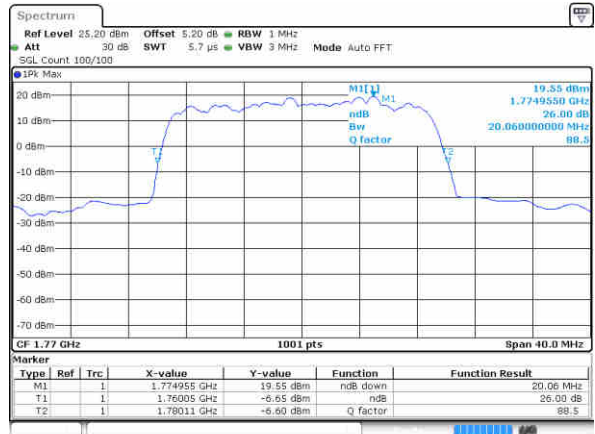

Highest Channel / 15MHz / QPSK

Date: 16 AUG 2017 14:13:08

Highest Channel / 15MHz / 16QAM

Date: 16 AUG 2017 14:12:38

LTE Band 66

Lowest Channel / 20MHz / QPSK

Date: 16 AUG 2017 14:14:10

Lowest Channel / 20MHz / 16QAM

Date: 16 AUG 2017 14:16:16

Middle Channel / 20MHz / QPSK

Date: 16 AUG 2017 14:20:56

Middle Channel / 20MHz / 16QAM

Date: 16 AUG 2017 14:20:37

Highest Channel / 20MHz / QPSK

Date: 16 AUG 2017 14:29:33

Highest Channel / 20MHz / 16QAM