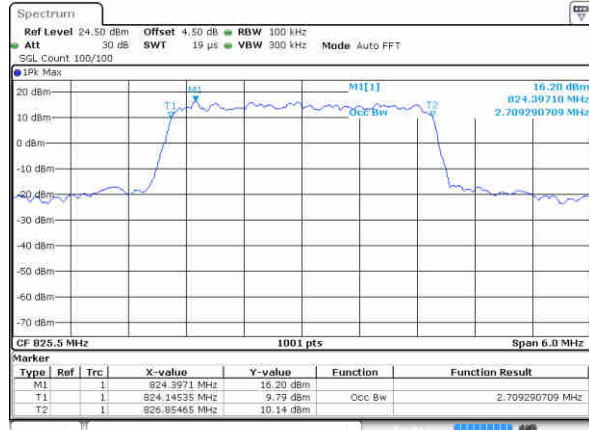

Date: 15 AUG 2017 14:17:35

LTE Band 5

Lowest Channel / 3MHz / QPSK

Date: 15 AUG 2017 14:26:23

Lowest Channel / 3MHz / 16QAM

Date: 15 AUG 2017 14:26:33

Middle Channel / 3MHz / QPSK

Date: 15 AUG 2017 14:35:20

Middle Channel / 3MHz / 16QAM

Date: 15 AUG 2017 14:35:30

Highest Channel / 3MHz / QPSK

Date: 15 AUG 2017 14:37:48

Highest Channel / 3MHz / 16QAM

Date: 15 AUG 2017 14:37:58

LTE Band 5

Lowest Channel / 5MHz / QPSK