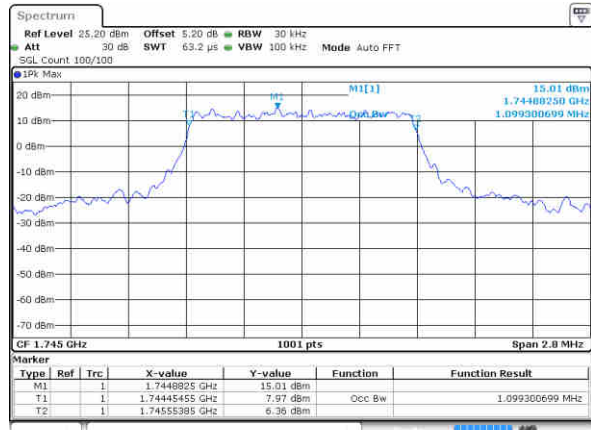

Middle Channel / 1.4MHz / 16QAM

Date: 16 AUG 2017 10:23:43