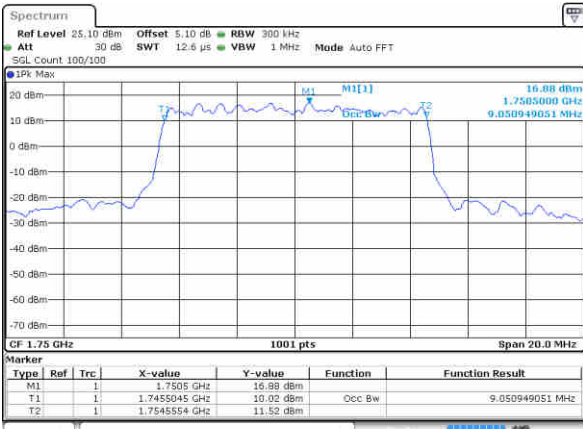

Date: 4 SEP.2017 11:38:55

Highest Channel / 5MHz / QPSK

Date: 4 SEP.2017 11:39:05

Highest Channel / 5MHz / 16QAM

Date: 4 SEP.2017 11:39:15

LTE Band 4

Lowest Channel / 10MHz / QPSK

Date: 4 SEP.2017 11:39:25

Lowest Channel / 10MHz / 16QAM

Date: 4 SEP.2017 11:39:35

Middle Channel / 10MHz / QPSK

Date: 4 SEP.2017 11:39:45

Middle Channel / 10MHz / 16QAM

Date: 4 SEP.2017 11:39:55

Highest Channel / 10MHz / QPSK

Date: 4 SEP.2017 11:40:05

Highest Channel / 10MHz / 16QAM

Date: 4 SEP.2017 11:40:15

LTE Band 4

Lowest Channel / 15MHz / QPSK

Date: 4 SEP.2017 11:40:24

Lowest Channel / 15MHz / 16QAM

Date: 4 SEP.2017 11:40:34

Middle Channel / 15MHz / QPSK