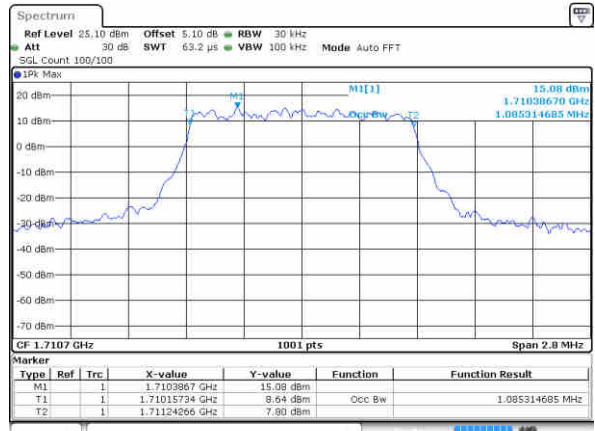

Middle Channel / 20MHz / 16QAM

Date: 15 AUG 2017 18:59:32

Highest Channel / 20MHz / QPSK

Date: 15 AUG 2017 19:01:51

Highest Channel / 20MHz / 16QAM

Date: 15 AUG 2017 19:02:01

LTE Band 4

Lowest Channel / 1.4MHz / QPSK

Date: 4 SEP.2017 11:36:26

Lowest Channel / 1.4MHz / 16QAM

Date: 4 SEP.2017 11:36:36

Middle Channel / 1.4MHz / QPSK

Date: 4 SEP.2017 11:36:46

Middle Channel / 1.4MHz / 16QAM

Date: 4 SEP.2017 11:36:56

Highest Channel / 1.4MHz / QPSK