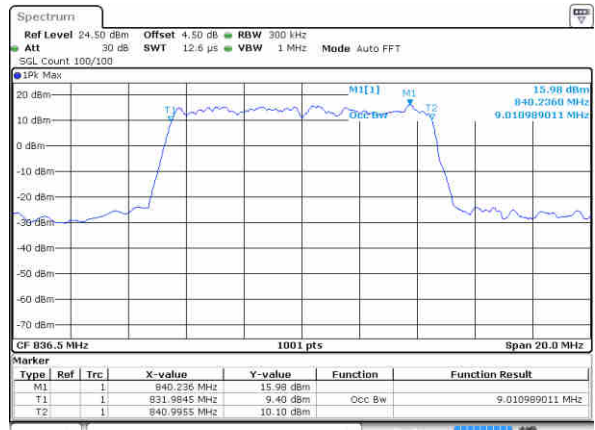

Middle Channel / 10MHz / 16QAM

Date: 15 AUG 2017 15:16:15