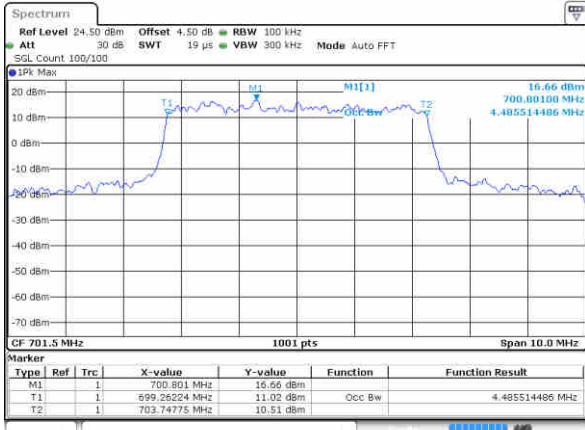

Highest Channel / 3MHz / 16QAM

Date: 15 AUG 2017 16:15:50

LTE Band 12

Lowest Channel / 5MHz / QPSK

Date: 15 AUG 2017 16:31:24

Lowest Channel / 5MHz / 16QAM

Date: 15 AUG 2017 16:31:34

Middle Channel / 5MHz / QPSK

Date: 15 AUG 2017 16:31:54

Middle Channel / 5MHz / 16QAM

Date: 15 AUG 2017 16:31:44

Highest Channel / 5MHz / QPSK

Date: 15 AUG 2017 16:32:04

Highest Channel / 5MHz / 16QAM

Date: 15 AUG 2017 16:32:13

LTE Band 12