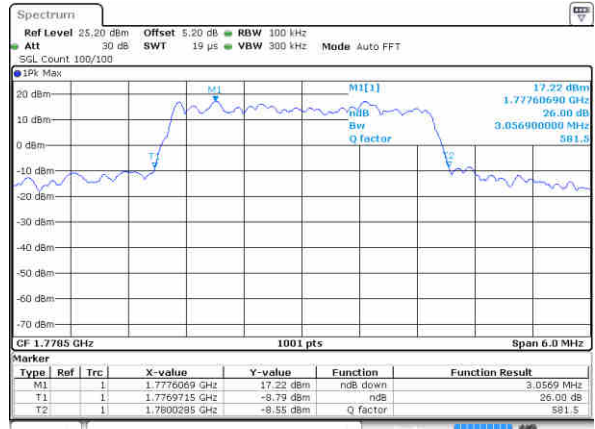

LTE Band 66

Lowest Channel / 3MHz / QPSK

Date: 16 AUG 2017 11:00:22

Lowest Channel / 3MHz / 16QAM

Date: 16 AUG 2017 11:03:36

Middle Channel / 3MHz / QPSK

Date: 16 AUG 2017 11:08:18

Middle Channel / 3MHz / 16QAM

Date: 16 AUG 2017 11:09:26

Highest Channel / 3MHz / QPSK

Date: 16 AUG 2017 11:13:11

Highest Channel / 3MHz / 16QAM

Date: 16 AUG 2017 11:11:01

LTE Band 66

Lowest Channel / 5MHz / QPSK

Date: 16 AUG 2017 11:33:29