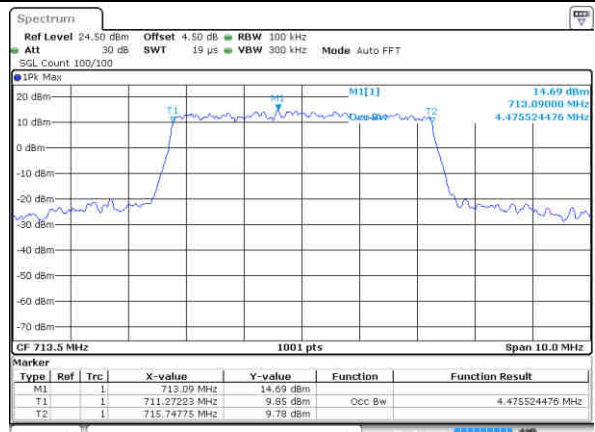

Highest Channel / 3MHz / 16QAM

Date: 15 AUG 2017 16:15:50

LTE Band 12

Lowest Channel / 5MHz / QPSK

Date: 15 AUG 2017 16:31:24

Lowest Channel / 5MHz / 16QAM

Date: 15 AUG 2017 16:31:34

Middle Channel / 5MHz / QPSK

Date: 15 AUG 2017 16:31:54

Middle Channel / 5MHz / 16QAM

Date: 15 AUG 2017 16:31:44

Highest Channel / 5MHz / QPSK

Date: 15 AUG 2017 16:32:04

Highest Channel / 5MHz / 16QAM

Date: 15 AUG 2017 16:32:13

LTE Band 12