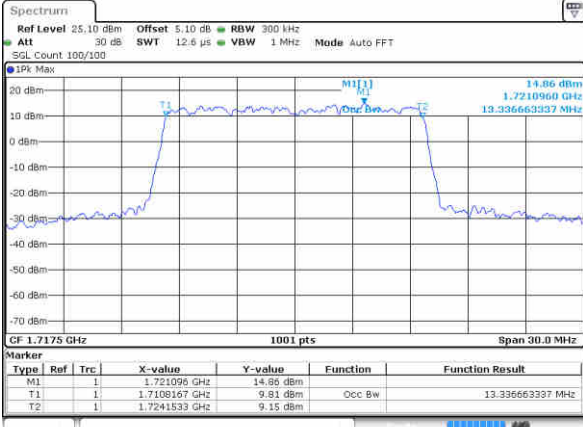

Highest Channel / 10MHz / 16QAM

Date: 4 SEP.2017 11:40:15

LTE Band 4

Lowest Channel / 15MHz / QPSK

Date: 4 SEP.2017 11:40:24

Lowest Channel / 15MHz / 16QAM

Date: 4 SEP.2017 11:40:34

Middle Channel / 15MHz / QPSK

Date: 4 SEP.2017 11:40:44

Middle Channel / 15MHz / 16QAM

Date: 4 SEP.2017 11:40:54

Highest Channel / 15MHz / QPSK

Date: 4 SEP.2017 11:41:04

Highest Channel / 15MHz / 16QAM

Date: 4 SEP.2017 11:41:14

LTE Band 4