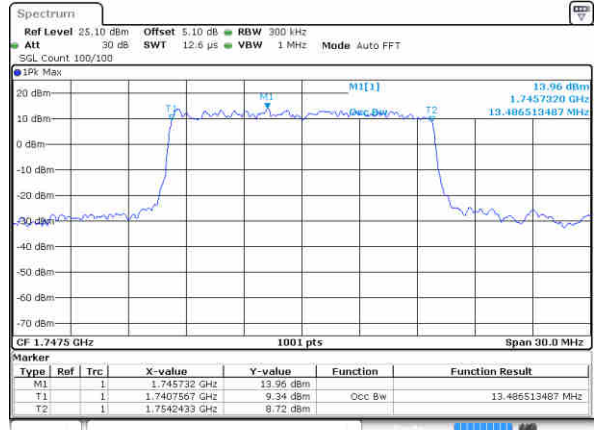

Highest Channel / 10MHz / 16QAM

Date: 4 SEP.2017 11:40:15

LTE Band 4

Lowest Channel / 15MHz / QPSK

Date: 4 SEP.2017 11:40:24

Lowest Channel / 15MHz / 16QAM

Date: 4 SEP.2017 11:40:34

Middle Channel / 15MHz / QPSK

Date: 4 SEP.2017 11:40:44

Middle Channel / 15MHz / 16QAM

Date: 4 SEP.2017 11:40:54

Highest Channel / 15MHz / QPSK

Date: 4 SEP.2017 11:41:04

Highest Channel / 15MHz / 16QAM

Date: 4 SEP.2017 11:41:14

LTE Band 4