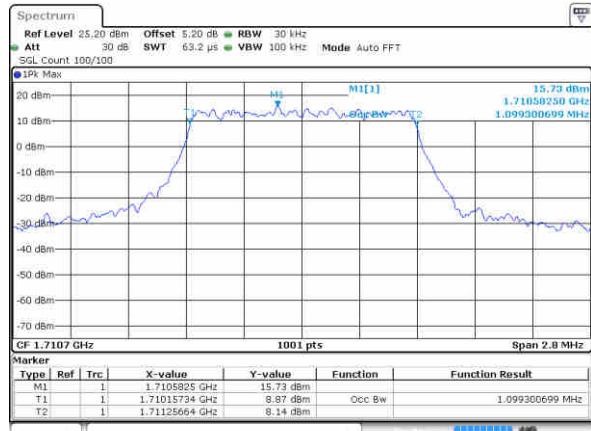

Highest Channel / 10MHz / QPSK

Date: 15 AUG 2017 16:48:27

Highest Channel / 10MHz / 16QAM

Date: 15 AUG 2017 16:48:37

LTE Band 66

Lowest Channel / 1.4MHz / QPSK

Date: 16 AUG 2017 10:12:44

Lowest Channel / 1.4MHz / 16QAM