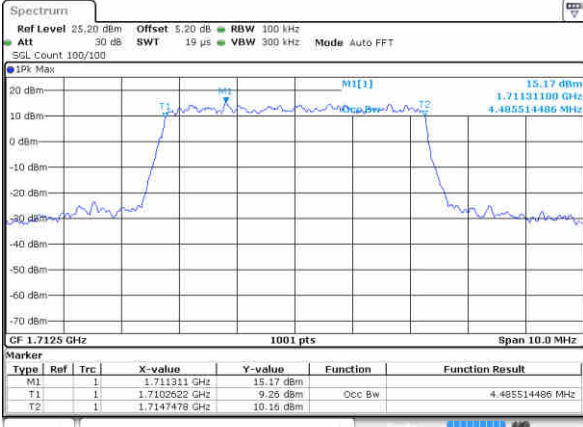

Date: 16 AUG 2017 10:25:28

LTE Band 66

Lowest Channel / 3MHz / QPSK

Date: 16 AUG 2017 10:59:53

Lowest Channel / 3MHz / 16QAM

Date: 16 AUG 2017 11:02:47

Middle Channel / 3MHz / QPSK

Date: 16 AUG 2017 11:07:32

Middle Channel / 3MHz / 16QAM

Date: 16 AUG 2017 11:08:52

Highest Channel / 3MHz / QPSK

Date: 16 AUG 2017 11:12:32

Highest Channel / 3MHz / 16QAM

Date: 16 AUG 2017 11:10:24

LTE Band 66

Lowest Channel / 5MHz / QPSK