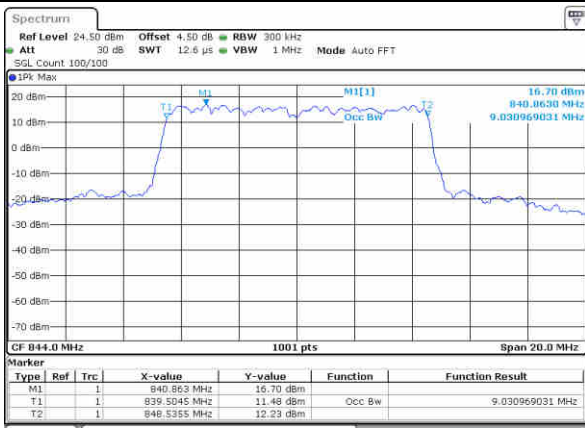

Date: 15 AUG 2017 14:56:11

Highest Channel / 5MHz / 16QAM

Date: 15 AUG 2017 14:56:20

LTE Band 5

Lowest Channel / 10MHz / QPSK

Date: 15 AUG 2017 15:07:08

Lowest Channel / 10MHz / 16QAM

Date: 15 AUG 2017 15:07:18

Middle Channel / 10MHz / QPSK

Date: 15 AUG 2017 15:16:05

Middle Channel / 10MHz / 16QAM

Date: 15 AUG 2017 15:16:15

Highest Channel / 10MHz / QPSK

Date: 15 AUG 2017 15:18:33

Highest Channel / 10MHz / 16QAM

Date: 15 AUG 2017 15:18:43

LTE Band 12

Lowest Channel / 1.4MHz / QPSK

Date: 15 AUG 2017 15:58:37

Lowest Channel / 1.4MHz / 16QAM

Date: 15 AUG 2017 15:58:47

Middle Channel / 1.4MHz / QPSK

Date: 15 AUG 2017 15:59:07

Middle Channel / 1.4MHz / 16QAM