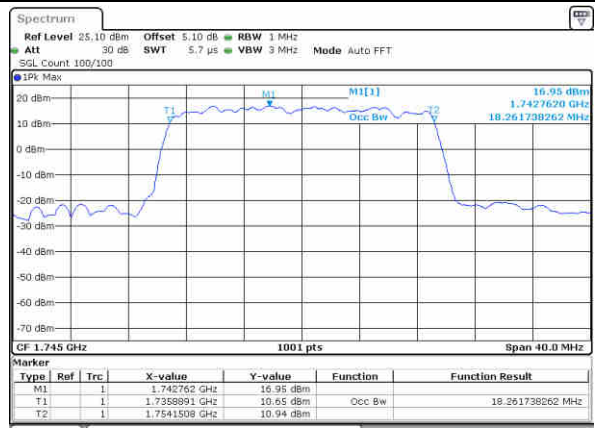

Date: 4 SEP.2017 11:40:44

Middle Channel / 15MHz / 16QAM

Date: 4 SEP.2017 11:40:54

Highest Channel / 15MHz / QPSK

Date: 4 SEP.2017 11:41:04

Highest Channel / 15MHz / 16QAM

Date: 4 SEP.2017 11:41:14

LTE Band 4

Lowest Channel / 20MHz / QPSK

Date: 4 SEP.2017 11:41:24

Lowest Channel / 20MHz / 16QAM

Date: 4 SEP.2017 11:41:34

Middle Channel / 20MHz / QPSK

Date: 4 SEP.2017 11:41:44

Middle Channel / 20MHz / 16QAM

Date: 4 SEP.2017 11:41:54

Highest Channel / 20MHz / QPSK

Date: 4 SEP.2017 11:42:04

Highest Channel / 20MHz / 16QAM

Date: 4 SEP.2017 11:42:14

LTE Band 5

Lowest Channel / 1.4MHz / QPSK

Date: 15 AUG 2017 14:06:00

Lowest Channel / 1.4MHz / 16QAM