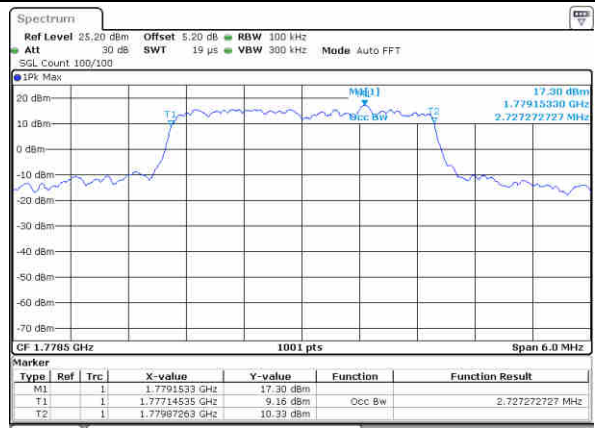

Date: 16 AUG 2017 10:25:28

LTE Band 66

Lowest Channel / 3MHz / QPSK

Date: 16 AUG 2017 10:59:53

Lowest Channel / 3MHz / 16QAM

Date: 16 AUG 2017 11:02:47

Middle Channel / 3MHz / QPSK

Date: 16 AUG 2017 11:07:32

Middle Channel / 3MHz / 16QAM

Date: 16 AUG 2017 11:08:52

Highest Channel / 3MHz / QPSK

Date: 16 AUG 2017 11:12:32

Highest Channel / 3MHz / 16QAM

Date: 16 AUG 2017 11:10:24

LTE Band 66

Lowest Channel / 5MHz / QPSK