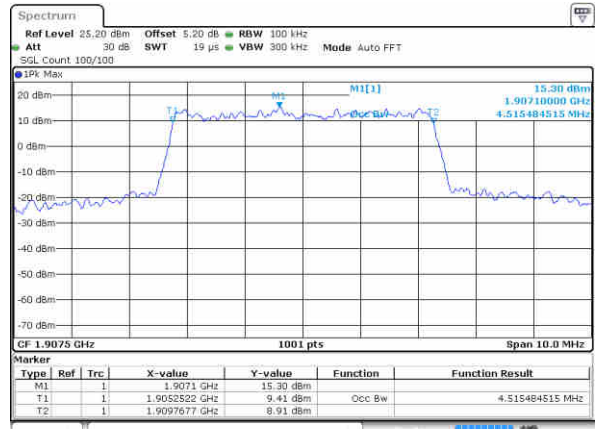

Date: 15 AUG 2017 18:10:09

Middle Channel / 5MHz / 16QAM

Date: 15 AUG 2017 18:10:19

Highest Channel / 5MHz / QPSK

Date: 15 AUG 2017 18:12:37

Highest Channel / 5MHz / 16QAM

Date: 15 AUG 2017 18:12:47

LTE Band 2