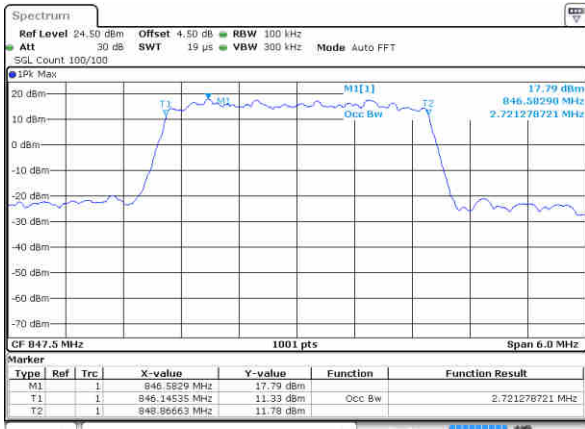

Date: 15 AUG 2017 14:17:35

LTE Band 5

Lowest Channel / 3MHz / QPSK

Date: 15 AUG 2017 14:26:23

Lowest Channel / 3MHz / 16QAM

Date: 15 AUG 2017 14:26:33

Middle Channel / 3MHz / QPSK

Date: 15 AUG 2017 14:35:20

Middle Channel / 3MHz / 16QAM

Date: 15 AUG 2017 14:35:30

Highest Channel / 3MHz / QPSK

Date: 15 AUG 2017 14:37:48

Highest Channel / 3MHz / 16QAM

Date: 15 AUG 2017 14:37:58

LTE Band 5

Lowest Channel / 5MHz / QPSK