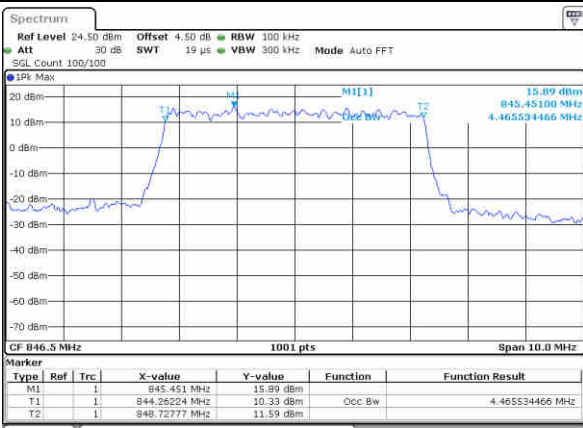

Middle Channel / 3MHz / 16QAM

Date: 15 AUG 2017 14:35:30

Highest Channel / 3MHz / QPSK

Date: 15 AUG 2017 14:37:48

Highest Channel / 3MHz / 16QAM

Date: 15 AUG 2017 14:37:58

LTE Band 5

Lowest Channel / 5MHz / QPSK

Date: 15 AUG 2017 14:46:45

Lowest Channel / 5MHz / 16QAM

Date: 15 AUG 2017 14:46:55

Middle Channel / 5MHz / QPSK

Date: 15 AUG 2017 14:55:43

Middle Channel / 5MHz / 16QAM

Date: 15 AUG 2017 14:55:52

Highest Channel / 5MHz / QPSK

Date: 15 AUG 2017 14:56:11

Highest Channel / 5MHz / 16QAM

Date: 15 AUG 2017 14:56:20

LTE Band 5

Lowest Channel / 10MHz / QPSK

Date: 15 AUG 2017 15:07:08

Lowest Channel / 10MHz / 16QAM

Date: 15 AUG 2017 15:07:18