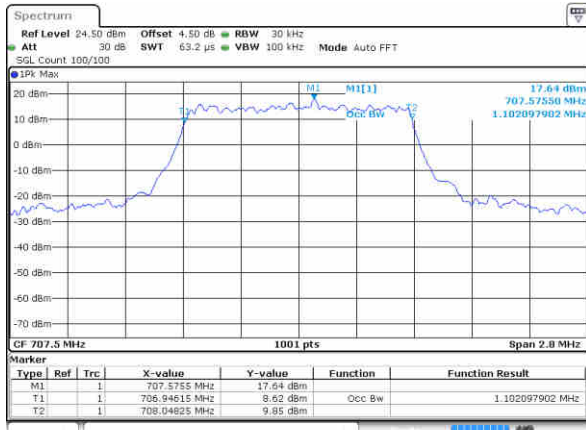

LTE Band 12

Lowest Channel / 1.4MHz / QPSK

Date: 15 AUG 2017 15:58:37

Lowest Channel / 1.4MHz / 16QAM

Date: 15 AUG 2017 15:58:47

Middle Channel / 1.4MHz / QPSK

Date: 15 AUG 2017 15:59:07

Middle Channel / 1.4MHz / 16QAM

Date: 15 AUG 2017 15:58:57

Highest Channel / 1.4MHz / QPSK

Date: 15 AUG 2017 15:59:17

Highest Channel / 1.4MHz / 16QAM

Date: 15 AUG 2017 15:59:27

LTE Band 12

Lowest Channel / 3MHz / QPSK

Date: 15 AUG 2017 16:15:01