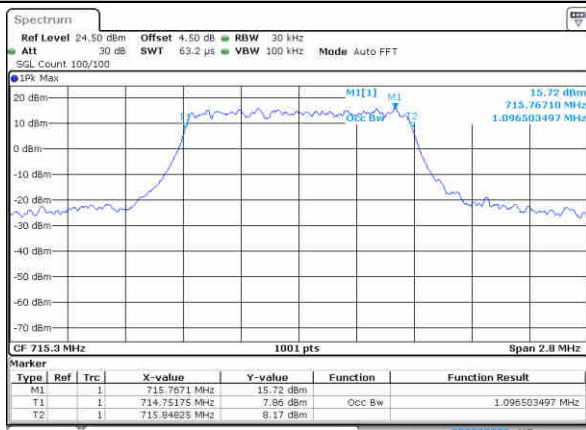

LTE Band 12

Lowest Channel / 1.4MHz / QPSK

Date: 15 AUG 2017 15:58:37

Lowest Channel / 1.4MHz / 16QAM

Date: 15 AUG 2017 15:58:47

Middle Channel / 1.4MHz / QPSK

Date: 15 AUG 2017 15:59:07

Middle Channel / 1.4MHz / 16QAM

Date: 15 AUG 2017 15:58:57

Highest Channel / 1.4MHz / QPSK

Date: 15 AUG 2017 15:59:17

Highest Channel / 1.4MHz / 16QAM

Date: 15 AUG 2017 15:59:27

LTE Band 12

Lowest Channel / 3MHz / QPSK

Date: 15 AUG 2017 16:15:01