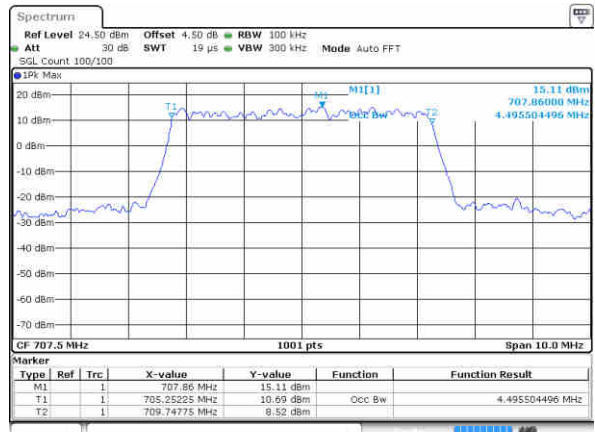

Highest Channel / 3MHz / 16QAM

Date: 15 AUG 2017 16:15:50

LTE Band 12

Lowest Channel / 5MHz / QPSK

Date: 15 AUG 2017 16:31:24

Lowest Channel / 5MHz / 16QAM

Date: 15 AUG 2017 16:31:34

Middle Channel / 5MHz / QPSK

Date: 15 AUG 2017 16:31:54

Middle Channel / 5MHz / 16QAM

Date: 15 AUG 2017 16:31:44

Highest Channel / 5MHz / QPSK

Date: 15 AUG 2017 16:32:04

Highest Channel / 5MHz / 16QAM

Date: 15 AUG 2017 16:32:13

LTE Band 12