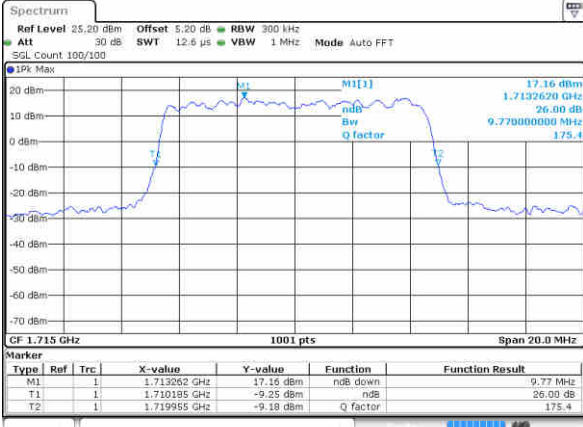

Highest Channel / 5MHz / 16QAM

Date: 16 AUG 2017 11:56:21

LTE Band 66

Lowest Channel / 10MHz / QPSK

Date: 16 AUG 2017 13:48:57

Lowest Channel / 10MHz / 16QAM

Date: 16 AUG 2017 13:49:28

Middle Channel / 10MHz / QPSK

Date: 16 AUG 2017 13:55:28

Middle Channel / 10MHz / 16QAM

Date: 16 AUG 2017 13:55:50

Highest Channel / 10MHz / QPSK

Date: 16 AUG 2017 13:57:25

Highest Channel / 10MHz / 16QAM

Date: 16 AUG 2017 13:57:43

LTE Band 66