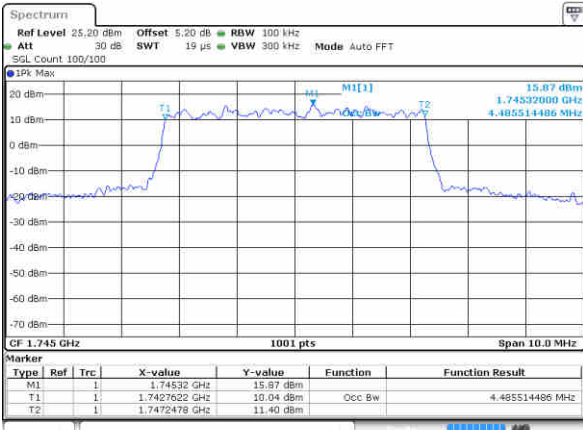

Middle Channel / 5MHz / QPSK

Date: 16 AUG 2017 11:38:34