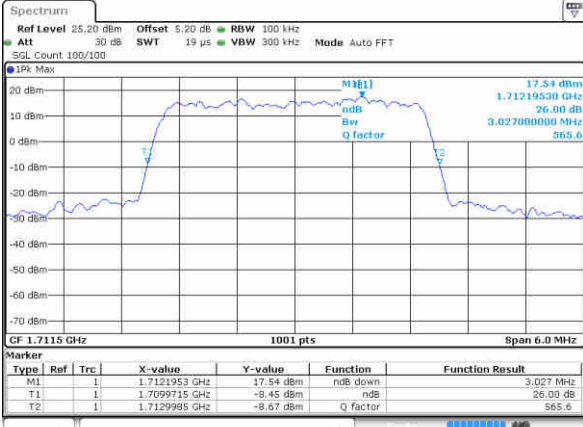

LTE Band 66

Lowest Channel / 3MHz / QPSK

Date: 16 AUG 2017 11:00:22

Lowest Channel / 3MHz / 16QAM

Date: 16 AUG 2017 11:03:36

Middle Channel / 3MHz / QPSK

Date: 16 AUG 2017 11:08:18

Middle Channel / 3MHz / 16QAM

Date: 16 AUG 2017 11:09:26

Highest Channel / 3MHz / QPSK

Date: 16 AUG 2017 11:13:11

Highest Channel / 3MHz / 16QAM

Date: 16 AUG 2017 11:11:01

LTE Band 66

Lowest Channel / 5MHz / QPSK

Date: 16 AUG 2017 11:33:29