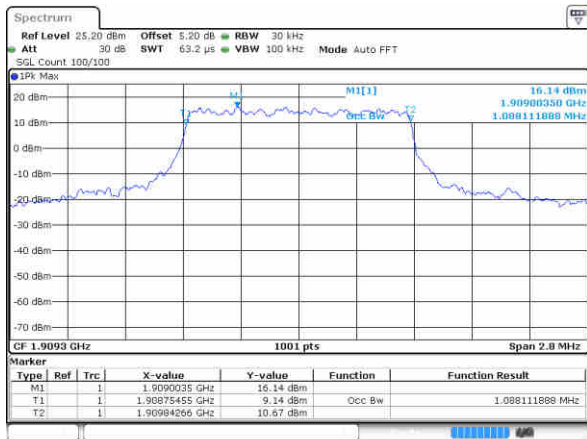

Mode	LTE Band 66 : 99%OBW(MHz)											
	1.4MHz		3MHz		5MHz		10MHz		15MHz		20MHz	
Mod.	QPSK	16QAM	QPSK	16QAM	QPSK	16QAM	QPSK	16QAM	QPSK	16QAM	QPSK	16QAM
Lowest CH	1.09	1.1	2.73	2.72	4.49	4.47	9.03	8.99	13.4	13.46	18.3	18.26
Middle CH	1.09	1.1	2.72	2.72	4.49	4.49	8.97	8.97	13.46	13.4	18.14	18.14
Highest CH	1.09	1.09	2.73	2.73	4.51	4.52	9.01	9.01	13.46	13.46	18.3	18.3

LTE Band 2

Lowest Channel / 1.4MHz / QPSK

Date: 15 AUG 2017 17:30:21

Lowest Channel / 1.4MHz / 16QAM

Date: 15 AUG 2017 17:30:31

Middle Channel / 1.4MHz / QPSK

Date: 15 AUG 2017 17:37:19

Middle Channel / 1.4MHz / 16QAM

Date: 15 AUG 2017 17:37:29

Highest Channel / 1.4MHz / QPSK

Date: 15 AUG 2017 17:39:48

Highest Channel / 1.4MHz / 16QAM

Date: 15 AUG 2017 17:39:58

LTE Band 2

Lowest Channel / 3MHz / QPSK

Date: 15 AUG 2017 17:46:46