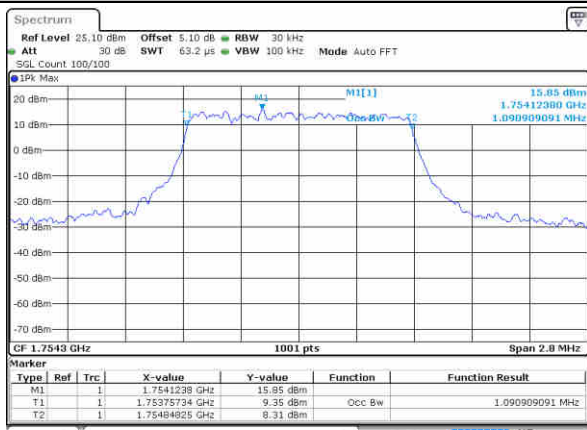

Middle Channel / 20MHz / 16QAM

Date: 15 AUG 2017 18:59:32

Highest Channel / 20MHz / QPSK

Date: 15 AUG 2017 19:01:51

Highest Channel / 20MHz / 16QAM

Date: 15 AUG 2017 19:02:01

LTE Band 4

Lowest Channel / 1.4MHz / QPSK

Date: 4 SEP.2017 11:36:26

Lowest Channel / 1.4MHz / 16QAM

Date: 4 SEP.2017 11:36:36

Middle Channel / 1.4MHz / QPSK

Date: 4 SEP.2017 11:36:46

Middle Channel / 1.4MHz / 16QAM

Date: 4 SEP.2017 11:36:56

Highest Channel / 1.4MHz / QPSK

Date: 4 SEP.2017 11:37:06

Highest Channel / 1.4MHz / 16QAM

Date: 4 SEP.2017 11:37:16

LTE Band 4

Lowest Channel / 3MHz / QPSK

Date: 4 SEP.2017 11:37:26

Lowest Channel / 3MHz / 16QAM

Date: 4 SEP.2017 11:37:36