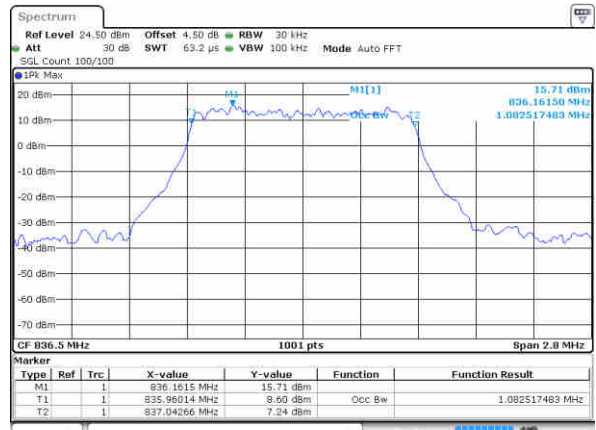

Middle Channel / 1.4MHz / 16QAM

Date: 15 AUG 2017 14:15:07