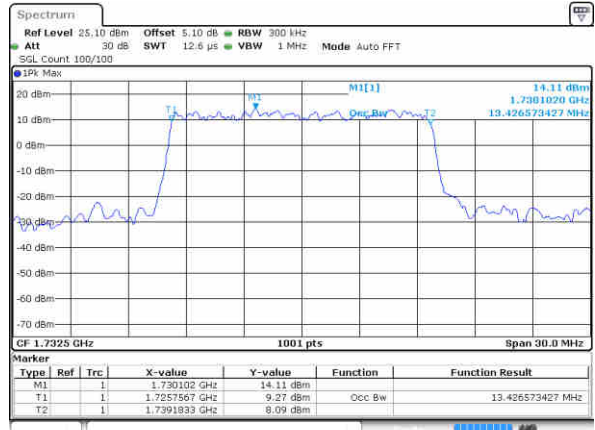

Highest Channel / 10MHz / 16QAM

Date: 4 SEP.2017 11:40:15

LTE Band 4

Lowest Channel / 15MHz / QPSK

Date: 4 SEP.2017 11:40:24

Lowest Channel / 15MHz / 16QAM

Date: 4 SEP.2017 11:40:34

Middle Channel / 15MHz / QPSK

Date: 4 SEP.2017 11:40:44

Middle Channel / 15MHz / 16QAM

Date: 4 SEP.2017 11:40:54

Highest Channel / 15MHz / QPSK

Date: 4 SEP.2017 11:41:04

Highest Channel / 15MHz / 16QAM

Date: 4 SEP.2017 11:41:14

LTE Band 4