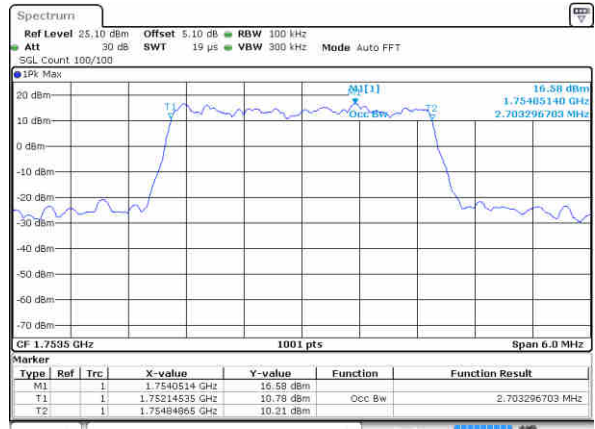

Date: 4 SEP.2017 11:37:06

Highest Channel / 1.4MHz / 16QAM

Date: 4 SEP.2017 11:37:16

LTE Band 4

Lowest Channel / 3MHz / QPSK

Date: 4 SEP.2017 11:37:26

Lowest Channel / 3MHz / 16QAM

Date: 4 SEP.2017 11:37:36

Middle Channel / 3MHz / QPSK

Date: 4 SEP.2017 11:37:45

Middle Channel / 3MHz / 16QAM

Date: 4 SEP.2017 11:37:55

Highest Channel / 3MHz / QPSK

Date: 4 SEP.2017 11:38:05

Highest Channel / 3MHz / 16QAM

Date: 4 SEP.2017 11:38:15