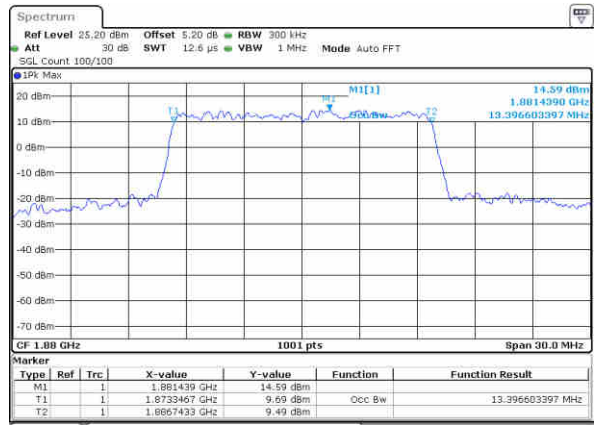

Middle Channel / 15MHz / 16QAM

Date: 15 AUG 2017 18:43:07