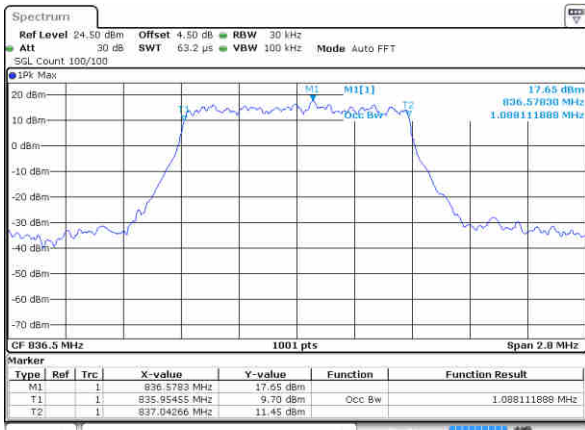

Middle Channel / 1.4MHz / QPSK

Date: 15 AUG 2017 14:14:57