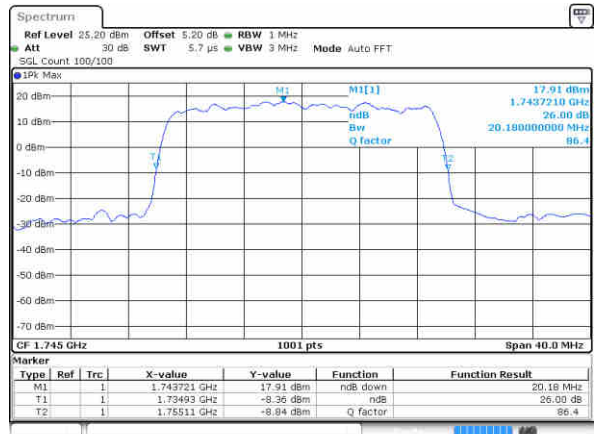

Middle Channel / 20MHz / 16QAM

Date: 16 AUG 2017 14:20:37