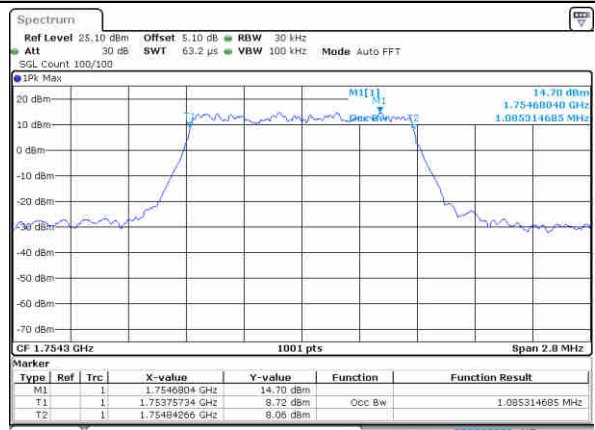

Middle Channel / 20MHz / 16QAM

Date: 15 AUG 2017 18:59:32

Highest Channel / 20MHz / QPSK

Date: 15 AUG 2017 19:01:51

Highest Channel / 20MHz / 16QAM

Date: 15 AUG 2017 19:02:01

LTE Band 4

Lowest Channel / 1.4MHz / QPSK

Date: 4 SEP.2017 11:36:26

Lowest Channel / 1.4MHz / 16QAM

Date: 4 SEP.2017 11:36:36

Middle Channel / 1.4MHz / QPSK

Date: 4 SEP.2017 11:36:46

Middle Channel / 1.4MHz / 16QAM

Date: 4 SEP.2017 11:36:56

Highest Channel / 1.4MHz / QPSK

Date: 4 SEP.2017 11:37:06

Highest Channel / 1.4MHz / 16QAM

Date: 4 SEP.2017 11:37:16

LTE Band 4

Lowest Channel / 3MHz / QPSK

Date: 4 SEP.2017 11:37:26

Lowest Channel / 3MHz / 16QAM

Date: 4 SEP.2017 11:37:36