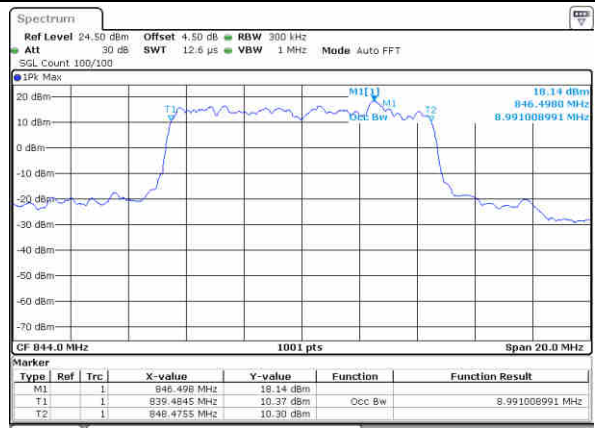

Date: 15 AUG 2017 14:56:11

Highest Channel / 5MHz / 16QAM

Date: 15 AUG 2017 14:56:20

LTE Band 5

Lowest Channel / 10MHz / QPSK

Date: 15 AUG 2017 15:07:08

Lowest Channel / 10MHz / 16QAM

Date: 15 AUG 2017 15:07:18

Middle Channel / 10MHz / QPSK

Date: 15 AUG 2017 15:16:05

Middle Channel / 10MHz / 16QAM

Date: 15 AUG 2017 15:16:15

Highest Channel / 10MHz / QPSK

Date: 15 AUG 2017 15:18:33

Highest Channel / 10MHz / 16QAM

Date: 15 AUG 2017 15:18:43

LTE Band 12

Lowest Channel / 1.4MHz / QPSK

Date: 15 AUG 2017 15:58:37

Lowest Channel / 1.4MHz / 16QAM

Date: 15 AUG 2017 15:58:47

Middle Channel / 1.4MHz / QPSK

Date: 15 AUG 2017 15:59:07

Middle Channel / 1.4MHz / 16QAM