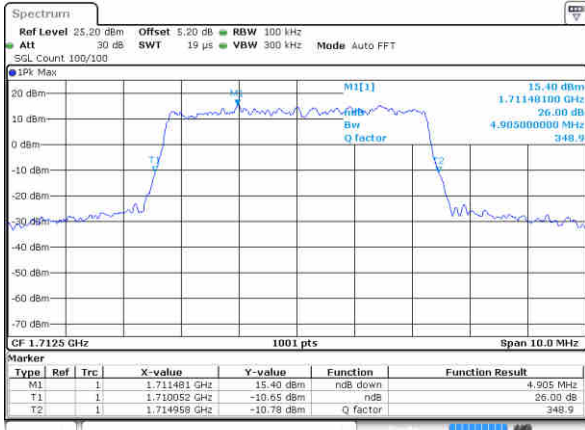

Date: 16 AUG 2017 11:09:26

Highest Channel / 3MHz / QPSK

Date: 16 AUG 2017 11:13:11

Highest Channel / 3MHz / 16QAM

Date: 16 AUG 2017 11:11:01

LTE Band 66

Lowest Channel / 5MHz / QPSK

Date: 16 AUG 2017 11:33:29