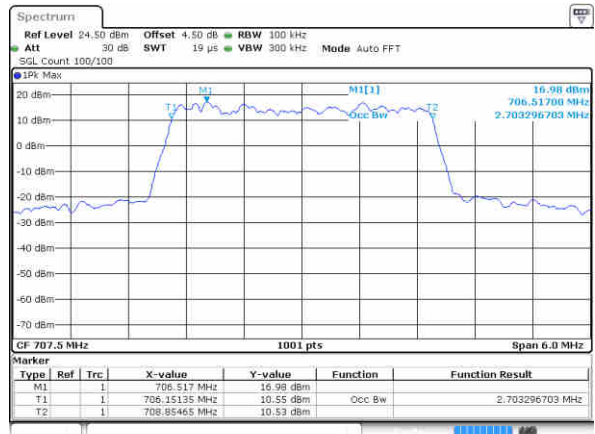

Date: 15 AUG 2017 15:58:57

Highest Channel / 1.4MHz / QPSK

Date: 15 AUG 2017 15:59:17

Highest Channel / 1.4MHz / 16QAM

Date: 15 AUG 2017 15:59:27

LTE Band 12

Lowest Channel / 3MHz / QPSK

Date: 15 AUG 2017 16:15:01

Lowest Channel / 3MHz / 16QAM

Date: 15 AUG 2017 16:15:11

Middle Channel / 3MHz / QPSK

Date: 15 AUG 2017 16:15:31

Middle Channel / 3MHz / 16QAM

Date: 15 AUG 2017 16:15:21

Highest Channel / 3MHz / QPSK

Date: 15 AUG 2017 16:15:41

Highest Channel / 3MHz / 16QAM

Date: 15 AUG 2017 16:15:50

LTE Band 12

Lowest Channel / 5MHz / QPSK

Date: 15 AUG 2017 16:31:24

Lowest Channel / 5MHz / 16QAM

Date: 15 AUG 2017 16:31:34

Middle Channel / 5MHz / QPSK