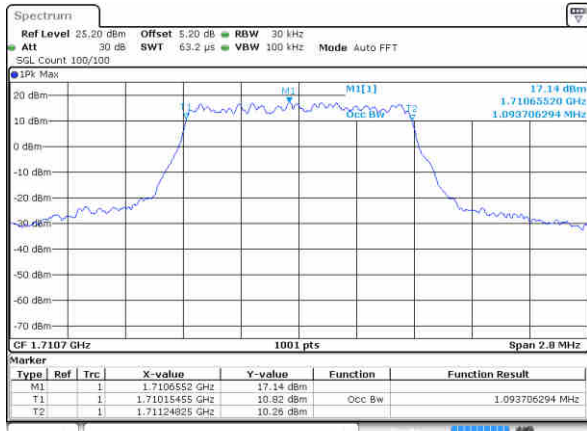

Highest Channel / 10MHz / QPSK

Date: 15 AUG 2017 16:48:27

Highest Channel / 10MHz / 16QAM

Date: 15 AUG 2017 16:48:37

LTE Band 66

Lowest Channel / 1.4MHz / QPSK

Date: 16 AUG 2017 10:12:44

Lowest Channel / 1.4MHz / 16QAM