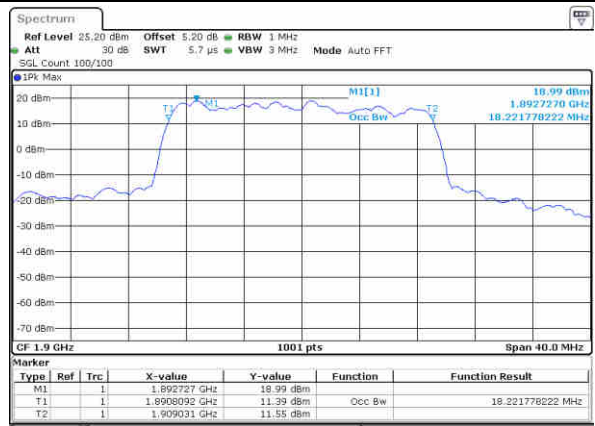

Date: 15 AUG 2017 18:45:36

LTE Band 2

Lowest Channel / 20MHz / QPSK

Date: 15 AUG 2017 18:52:24

Lowest Channel / 20MHz / 16QAM

Date: 15 AUG 2017 18:52:34

Middle Channel / 20MHz / QPSK

Date: 15 AUG 2017 18:59:22

Middle Channel / 20MHz / 16QAM

Date: 15 AUG 2017 18:59:32

Highest Channel / 20MHz / QPSK

Date: 15 AUG 2017 19:01:51

Highest Channel / 20MHz / 16QAM

Date: 15 AUG 2017 19:02:01

LTE Band 4

Lowest Channel / 1.4MHz / QPSK

Date: 4 SEP.2017 11:36:26

Lowest Channel / 1.4MHz / 16QAM

Date: 4 SEP.2017 11:36:36

Middle Channel / 1.4MHz / QPSK

Date: 4 SEP.2017 11:36:46

Middle Channel / 1.4MHz / 16QAM

Date: 4 SEP.2017 11:36:56

Highest Channel / 1.4MHz / QPSK