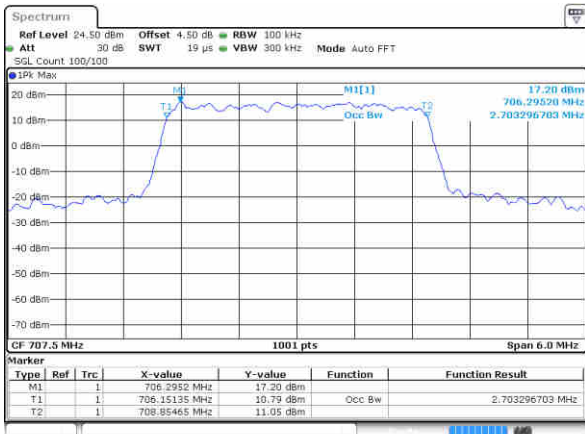

Middle Channel / 3MHz / QPSK

Date: 15 AUG 2017 16:15:31