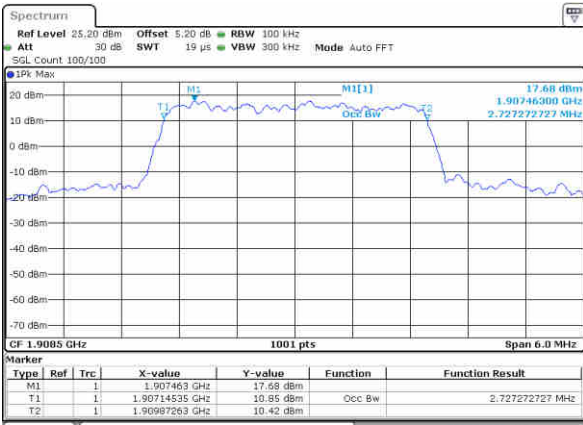

Date: 15 AUG 2017 17:37:29

Highest Channel / 1.4MHz / QPSK

Date: 15 AUG 2017 17:39:48

Highest Channel / 1.4MHz / 16QAM

Date: 15 AUG 2017 17:39:58

LTE Band 2

Lowest Channel / 3MHz / QPSK

Date: 15 AUG 2017 17:46:46

Lowest Channel / 3MHz / 16QAM

Date: 15 AUG 2017 17:46:56

Middle Channel / 3MHz / QPSK

Date: 15 AUG 2017 17:53:44

Middle Channel / 3MHz / 16QAM

Date: 15 AUG 2017 17:53:54

Highest Channel / 3MHz / QPSK

Date: 15 AUG 2017 17:56:13

Highest Channel / 3MHz / 16QAM

Date: 15 AUG 2017 17:56:23

LTE Band 2

Lowest Channel / 5MHz / QPSK

Date: 15 AUG 2017 18:03:11

Lowest Channel / 5MHz / 16QAM

Date: 15 AUG 2017 18:03:21

Middle Channel / 5MHz / QPSK