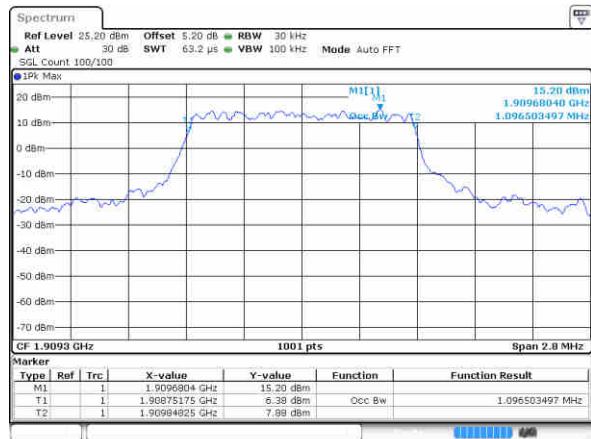

Mode	LTE Band 66 : 99%OBW(MHz)											
	1.4MHz		3MHz		5MHz		10MHz		15MHz		20MHz	
Mod.	QPSK	16QAM	QPSK	16QAM	QPSK	16QAM	QPSK	16QAM	QPSK	16QAM	QPSK	16QAM
Lowest CH	1.09	1.1	2.73	2.72	4.49	4.47	9.03	8.99	13.4	13.46	18.3	18.26
Middle CH	1.09	1.1	2.72	2.72	4.49	4.49	8.97	8.97	13.46	13.4	18.14	18.14
Highest CH	1.09	1.09	2.73	2.73	4.51	4.52	9.01	9.01	13.46	13.46	18.3	18.3

LTE Band 2

Lowest Channel / 1.4MHz / QPSK

Date: 15 AUG 2017 17:30:21

Lowest Channel / 1.4MHz / 16QAM

Date: 15 AUG 2017 17:30:31

Middle Channel / 1.4MHz / QPSK

Date: 15 AUG 2017 17:37:19

Middle Channel / 1.4MHz / 16QAM

Date: 15 AUG 2017 17:37:29

Highest Channel / 1.4MHz / QPSK

Date: 15 AUG 2017 17:39:48

Highest Channel / 1.4MHz / 16QAM

Date: 15 AUG 2017 17:39:58

LTE Band 2

Lowest Channel / 3MHz / QPSK

Date: 15 AUG 2017 17:46:46