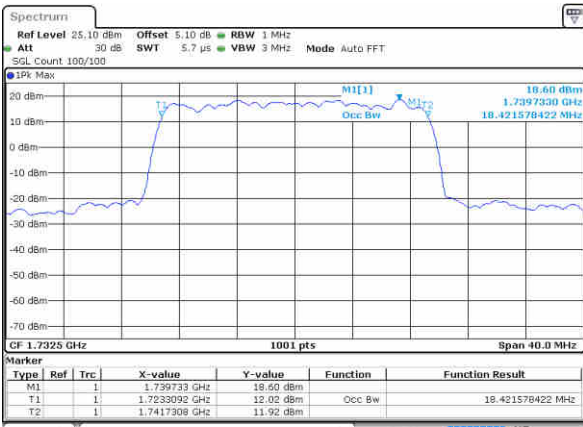

Date: 4 SEP.2017 11:40:44

Middle Channel / 15MHz / 16QAM

Date: 4 SEP.2017 11:40:54

Highest Channel / 15MHz / QPSK

Date: 4 SEP.2017 11:41:04

Highest Channel / 15MHz / 16QAM

Date: 4 SEP.2017 11:41:14

LTE Band 4

Lowest Channel / 20MHz / QPSK

Date: 4 SEP.2017 11:41:24

Lowest Channel / 20MHz / 16QAM

Date: 4 SEP.2017 11:41:34

Middle Channel / 20MHz / QPSK

Date: 4 SEP.2017 11:41:44

Middle Channel / 20MHz / 16QAM

Date: 4 SEP.2017 11:41:54

Highest Channel / 20MHz / QPSK

Date: 4 SEP.2017 11:42:04

Highest Channel / 20MHz / 16QAM

Date: 4 SEP.2017 11:42:14

LTE Band 5

Lowest Channel / 1.4MHz / QPSK

Date: 15 AUG 2017 14:06:00

Lowest Channel / 1.4MHz / 16QAM