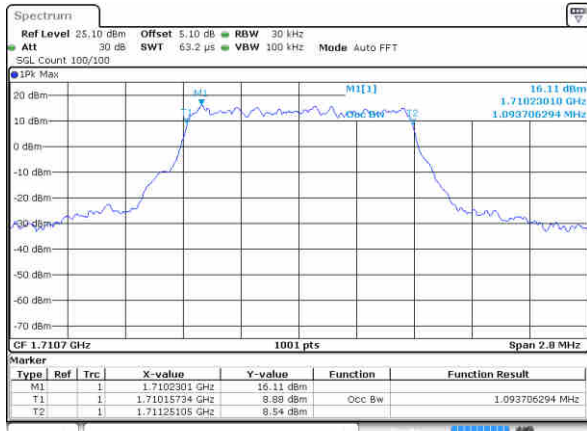

Date: 15 AUG 2017 18:45:36

LTE Band 2

Lowest Channel / 20MHz / QPSK

Date: 15 AUG 2017 18:52:24

Lowest Channel / 20MHz / 16QAM

Date: 15 AUG 2017 18:52:34

Middle Channel / 20MHz / QPSK

Date: 15 AUG 2017 18:59:22

Middle Channel / 20MHz / 16QAM

Date: 15 AUG 2017 18:59:32

Highest Channel / 20MHz / QPSK

Date: 15 AUG 2017 19:01:51

Highest Channel / 20MHz / 16QAM

Date: 15 AUG 2017 19:02:01

LTE Band 4

Lowest Channel / 1.4MHz / QPSK

Date: 4 SEP.2017 11:36:26

Lowest Channel / 1.4MHz / 16QAM

Date: 4 SEP.2017 11:36:36

Middle Channel / 1.4MHz / QPSK

Date: 4 SEP.2017 11:36:46

Middle Channel / 1.4MHz / 16QAM

Date: 4 SEP.2017 11:36:56

Highest Channel / 1.4MHz / QPSK

Date: 4 SEP.2017 11:37:06

Highest Channel / 1.4MHz / 16QAM

Date: 4 SEP.2017 11:37:16

LTE Band 4

Lowest Channel / 3MHz / QPSK

Date: 4 SEP.2017 11:37:26

Lowest Channel / 3MHz / 16QAM

Date: 4 SEP.2017 11:37:36