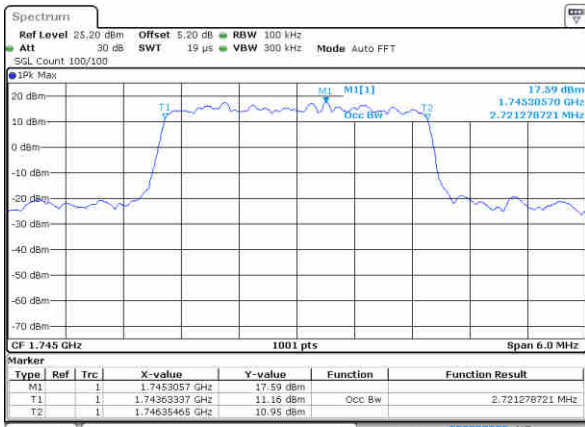

Date: 16 AUG 2017 10:25:28

LTE Band 66

Lowest Channel / 3MHz / QPSK

Date: 16 AUG 2017 10:59:53

Lowest Channel / 3MHz / 16QAM

Date: 16 AUG 2017 11:02:47

Middle Channel / 3MHz / QPSK

Date: 16 AUG 2017 11:07:32

Middle Channel / 3MHz / 16QAM

Date: 16 AUG 2017 11:08:52

Highest Channel / 3MHz / QPSK

Date: 16 AUG 2017 11:12:32

Highest Channel / 3MHz / 16QAM

Date: 16 AUG 2017 11:10:24

LTE Band 66

Lowest Channel / 5MHz / QPSK