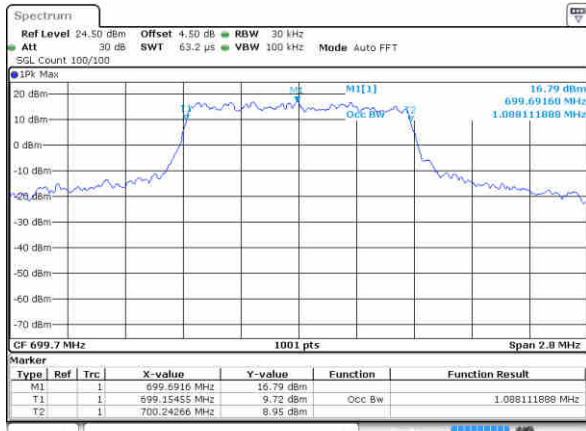

Date: 15 AUG 2017 14:56:11

Highest Channel / 5MHz / 16QAM

Date: 15 AUG 2017 14:56:20

LTE Band 5

Lowest Channel / 10MHz / QPSK

Date: 15 AUG 2017 15:07:08

Lowest Channel / 10MHz / 16QAM

Date: 15 AUG 2017 15:07:18

Middle Channel / 10MHz / QPSK

Date: 15 AUG 2017 15:16:05

Middle Channel / 10MHz / 16QAM

Date: 15 AUG 2017 15:16:15

Highest Channel / 10MHz / QPSK

Date: 15 AUG 2017 15:18:33

Highest Channel / 10MHz / 16QAM

Date: 15 AUG 2017 15:18:43

LTE Band 12

Lowest Channel / 1.4MHz / QPSK

Date: 15 AUG 2017 15:58:37

Lowest Channel / 1.4MHz / 16QAM

Date: 15 AUG 2017 15:58:47

Middle Channel / 1.4MHz / QPSK

Date: 15 AUG 2017 15:59:07

Middle Channel / 1.4MHz / 16QAM