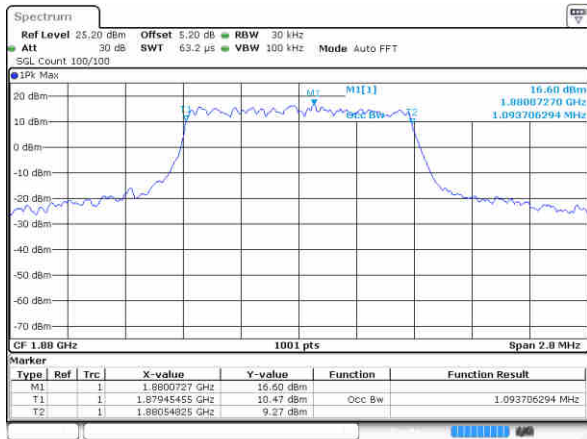

Mode	LTE Band 66 : 99%OBW(MHz)											
	1.4MHz		3MHz		5MHz		10MHz		15MHz		20MHz	
Mod.	QPSK	16QAM	QPSK	16QAM	QPSK	16QAM	QPSK	16QAM	QPSK	16QAM	QPSK	16QAM
Lowest CH	1.09	1.1	2.73	2.72	4.49	4.47	9.03	8.99	13.4	13.46	18.3	18.26
Middle CH	1.09	1.1	2.72	2.72	4.49	4.49	8.97	8.97	13.46	13.4	18.14	18.14
Highest CH	1.09	1.09	2.73	2.73	4.51	4.52	9.01	9.01	13.46	13.46	18.3	18.3

LTE Band 2

Lowest Channel / 1.4MHz / QPSK

Date: 15 AUG 2017 17:30:21

Lowest Channel / 1.4MHz / 16QAM

Date: 15 AUG 2017 17:30:31

Middle Channel / 1.4MHz / QPSK

Date: 15 AUG 2017 17:37:19

Middle Channel / 1.4MHz / 16QAM

Date: 15 AUG 2017 17:37:29

Highest Channel / 1.4MHz / QPSK

Date: 15 AUG 2017 17:39:48

Highest Channel / 1.4MHz / 16QAM

Date: 15 AUG 2017 17:39:58

LTE Band 2

Lowest Channel / 3MHz / QPSK

Date: 15 AUG 2017 17:46:46