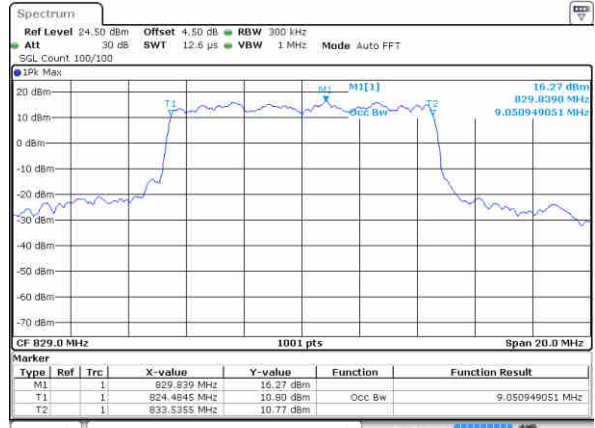

Date: 15 AUG 2017 14:56:11

Highest Channel / 5MHz / 16QAM

Date: 15 AUG 2017 14:56:20

LTE Band 5

Lowest Channel / 10MHz / QPSK

Date: 15 AUG 2017 15:07:08

Lowest Channel / 10MHz / 16QAM

Date: 15 AUG 2017 15:07:18