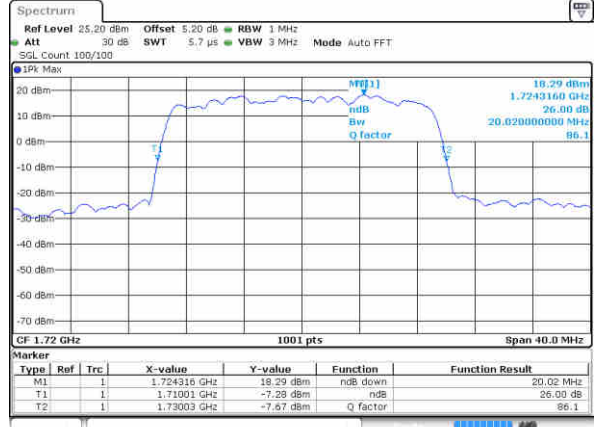

Highest Channel / 15MHz / QPSK

Date: 16 AUG 2017 14:13:08

Highest Channel / 15MHz / 16QAM

Date: 16 AUG 2017 14:12:38

LTE Band 66

Lowest Channel / 20MHz / QPSK

Date: 16 AUG 2017 14:14:10

Lowest Channel / 20MHz / 16QAM