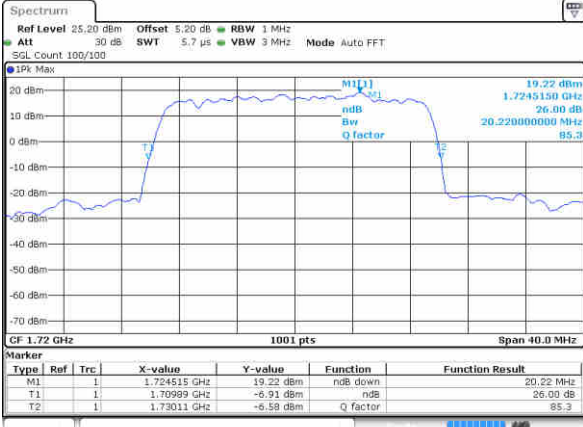

Highest Channel / 15MHz / QPSK

Date: 16 AUG 2017 14:13:08

Highest Channel / 15MHz / 16QAM

Date: 16 AUG 2017 14:12:38

LTE Band 66

Lowest Channel / 20MHz / QPSK

Date: 16 AUG 2017 14:14:10

Lowest Channel / 20MHz / 16QAM