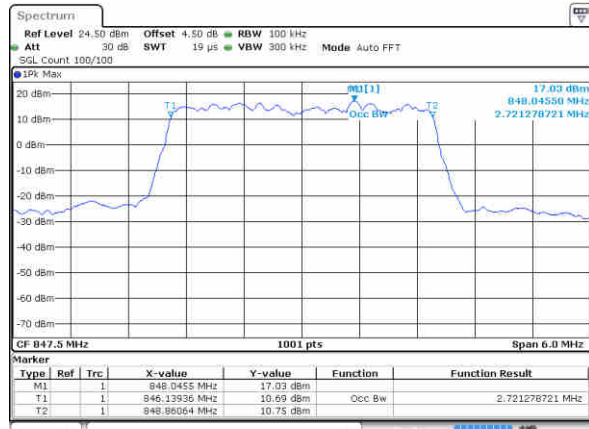

Middle Channel / 3MHz / 16QAM

Date: 15 AUG 2017 14:35:30

Highest Channel / 3MHz / QPSK

Date: 15 AUG 2017 14:37:48

Highest Channel / 3MHz / 16QAM

Date: 15 AUG 2017 14:37:58

LTE Band 5

Lowest Channel / 5MHz / QPSK