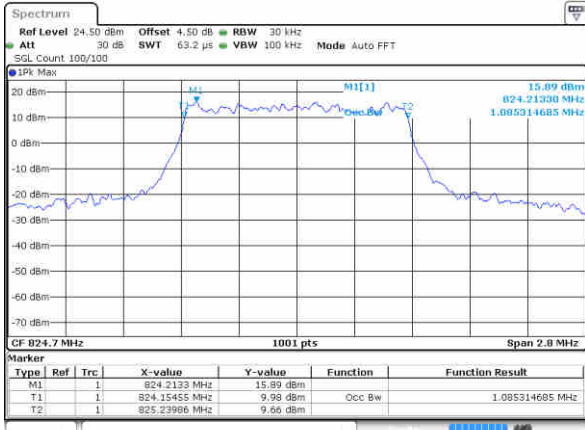

Highest Channel / 20MHz / QPSK

Date: 4 SEP.2017 11:42:04

Highest Channel / 20MHz / 16QAM

Date: 4 SEP.2017 11:42:14

LTE Band 5

Lowest Channel / 1.4MHz / QPSK

Date: 15 AUG 2017 14:06:00

Lowest Channel / 1.4MHz / 16QAM