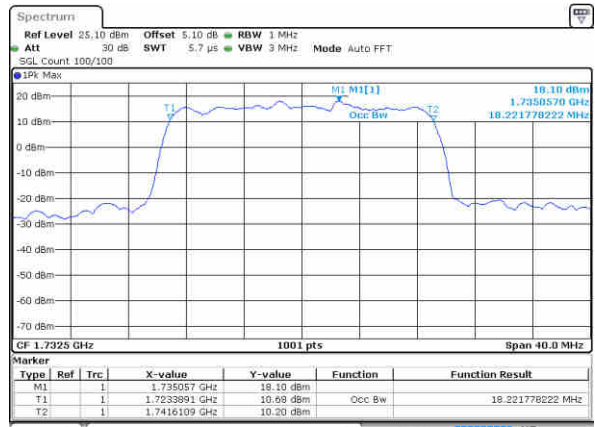

Date: 4 SEP.2017 11:40:44

Middle Channel / 15MHz / 16QAM

Date: 4 SEP.2017 11:40:54

Highest Channel / 15MHz / QPSK

Date: 4 SEP.2017 11:41:04

Highest Channel / 15MHz / 16QAM

Date: 4 SEP.2017 11:41:14

LTE Band 4

Lowest Channel / 20MHz / QPSK

Date: 4 SEP.2017 11:41:24

Lowest Channel / 20MHz / 16QAM

Date: 4 SEP.2017 11:41:34

Middle Channel / 20MHz / QPSK

Date: 4 SEP.2017 11:41:44

Middle Channel / 20MHz / 16QAM

Date: 4 SEP.2017 11:41:54

Highest Channel / 20MHz / QPSK

Date: 4 SEP.2017 11:42:04

Highest Channel / 20MHz / 16QAM

Date: 4 SEP.2017 11:42:14

LTE Band 5

Lowest Channel / 1.4MHz / QPSK

Date: 15 AUG 2017 14:06:00

Lowest Channel / 1.4MHz / 16QAM