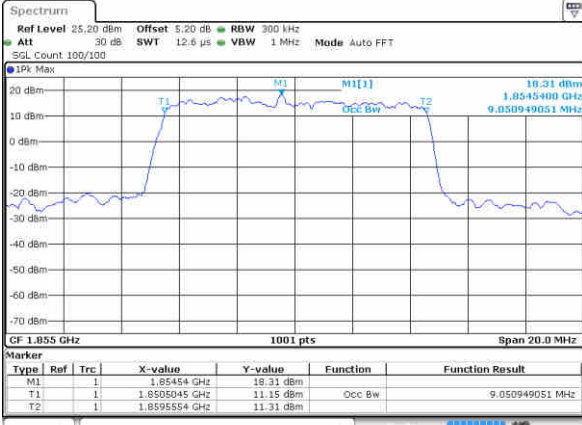

LTE Band 2

Lowest Channel / 10MHz / QPSK

Date: 15 AUG 2017 18:19:35