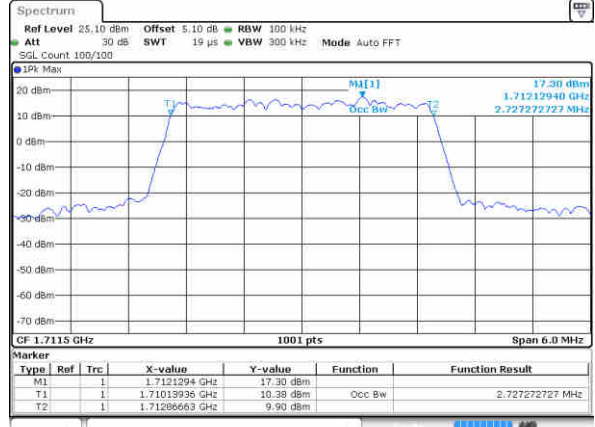

Date: 4 SEP.2017 11:36:26

Lowest Channel / 1.4MHz / 16QAM

Date: 4 SEP.2017 11:36:36

Middle Channel / 1.4MHz / QPSK

Date: 4 SEP.2017 11:36:46

Middle Channel / 1.4MHz / 16QAM

Date: 4 SEP.2017 11:36:56

Highest Channel / 1.4MHz / QPSK

Date: 4 SEP.2017 11:37:06

Highest Channel / 1.4MHz / 16QAM

Date: 4 SEP.2017 11:37:16

LTE Band 4

Lowest Channel / 3MHz / QPSK

Date: 4 SEP.2017 11:37:26

Lowest Channel / 3MHz / 16QAM

Date: 4 SEP.2017 11:37:36