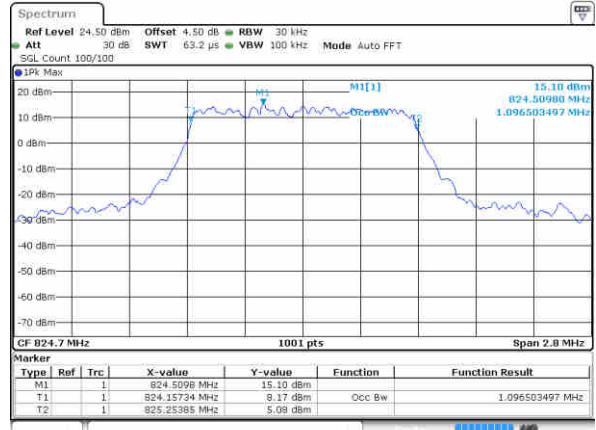

Highest Channel / 20MHz / QPSK

Date: 4 SEP.2017 11:42:04

Highest Channel / 20MHz / 16QAM

Date: 4 SEP.2017 11:42:14

LTE Band 5

Lowest Channel / 1.4MHz / QPSK

Date: 15 AUG 2017 14:06:00

Lowest Channel / 1.4MHz / 16QAM