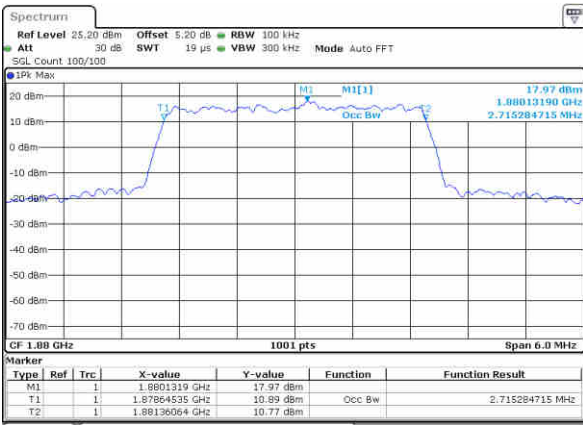

Middle Channel / 3MHz / QPSK

Date: 15 AUG 2017 17:53:44