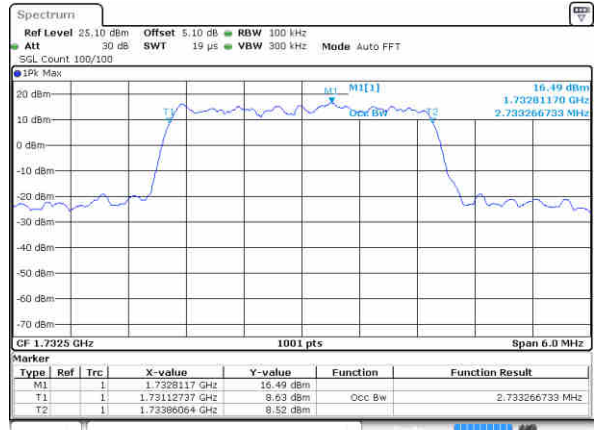

Middle Channel / 3MHz / 16QAM

Date: 4 SEP.2017 11:37:55