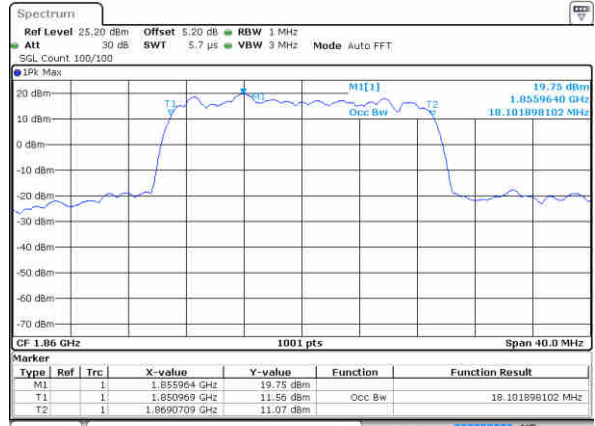

Date: 15 AUG 2017 18:45:36

LTE Band 2

Lowest Channel / 20MHz / QPSK

Date: 15 AUG 2017 18:52:24

Lowest Channel / 20MHz / 16QAM

Date: 15 AUG 2017 18:52:34

Middle Channel / 20MHz / QPSK

Date: 15 AUG 2017 18:59:22

Middle Channel / 20MHz / 16QAM

Date: 15 AUG 2017 18:59:32

Highest Channel / 20MHz / QPSK

Date: 15 AUG 2017 19:01:51

Highest Channel / 20MHz / 16QAM

Date: 15 AUG 2017 19:02:01

LTE Band 4

Lowest Channel / 1.4MHz / QPSK