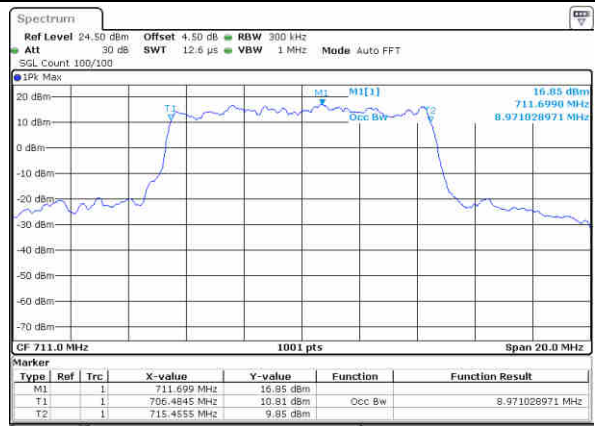

Date: 15 AUG 2017 16:31:54

Middle Channel / 5MHz / 16QAM

Date: 15 AUG 2017 16:31:44

Highest Channel / 5MHz / QPSK

Date: 15 AUG 2017 16:32:04

Highest Channel / 5MHz / 16QAM

Date: 15 AUG 2017 16:32:13

LTE Band 12

Lowest Channel / 10MHz / QPSK

Date: 15 AUG 2017 16:47:47

Lowest Channel / 10MHz / 16QAM

Date: 15 AUG 2017 16:47:57

Middle Channel / 10MHz / QPSK

Date: 15 AUG 2017 16:48:17

Middle Channel / 10MHz / 16QAM

Date: 15 AUG 2017 16:48:07

Highest Channel / 10MHz / QPSK

Date: 15 AUG 2017 16:48:27

Highest Channel / 10MHz / 16QAM

Date: 15 AUG 2017 16:48:37

LTE Band 66

Lowest Channel / 1.4MHz / QPSK

Date: 16 AUG 2017 10:12:44

Lowest Channel / 1.4MHz / 16QAM