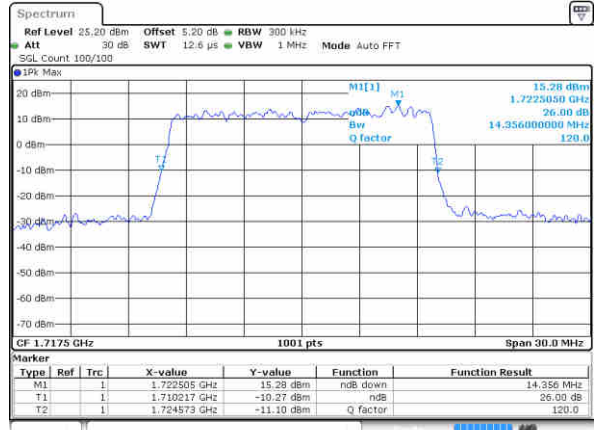

Lowest Channel / 15MHz / 16QAM

Date: 16 AUG 2017 14:02:15