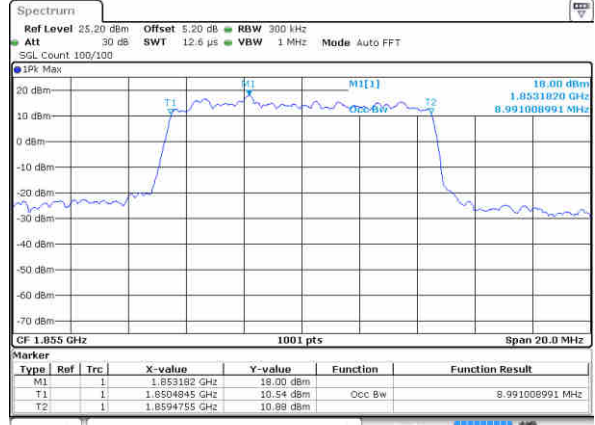

Lowest Channel / 10MHz / 16QAM

Date: 15 AUG 2017 18:19:45