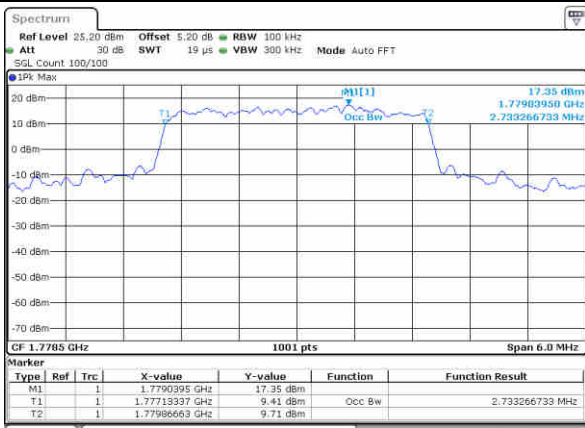

Date: 16 AUG 2017 10:25:28

LTE Band 66

Lowest Channel / 3MHz / QPSK

Date: 16 AUG 2017 10:59:53

Lowest Channel / 3MHz / 16QAM

Date: 16 AUG 2017 11:02:47

Middle Channel / 3MHz / QPSK

Date: 16 AUG 2017 11:07:32

Middle Channel / 3MHz / 16QAM

Date: 16 AUG 2017 11:08:52

Highest Channel / 3MHz / QPSK

Date: 16 AUG 2017 11:12:32

Highest Channel / 3MHz / 16QAM

Date: 16 AUG 2017 11:10:24

LTE Band 66

Lowest Channel / 5MHz / QPSK