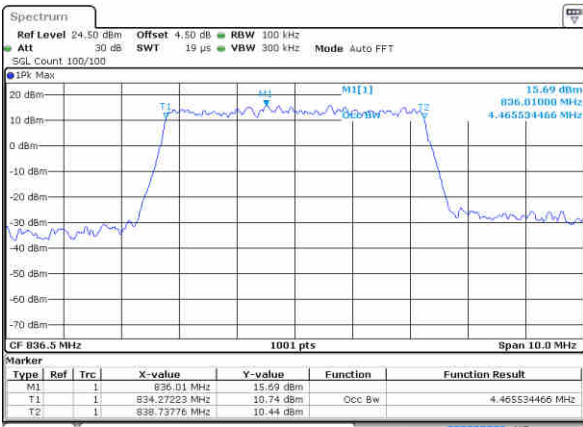

Middle Channel / 5MHz / QPSK

Date: 15 AUG 2017 14:55:43