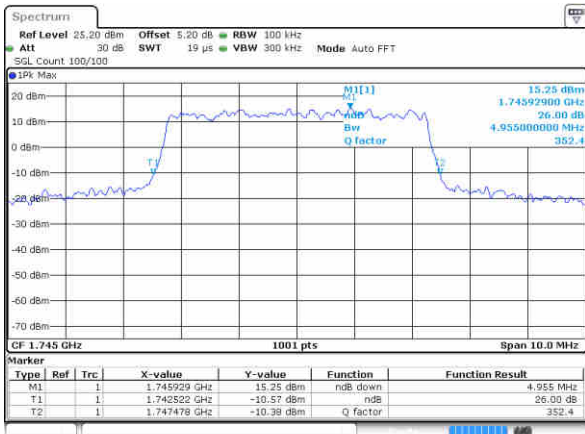

Middle Channel / 5MHz / QPSK

Date: 16 AUG 2017 11:39:02