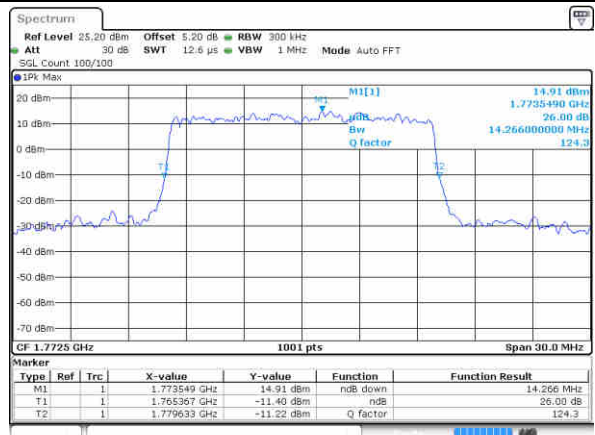

Date: 16 AUG 2017 13:55:28

Middle Channel / 10MHz / 16QAM

Date: 16 AUG 2017 13:55:50

Highest Channel / 10MHz / QPSK

Date: 16 AUG 2017 13:57:25

Highest Channel / 10MHz / 16QAM

Date: 16 AUG 2017 13:57:43

LTE Band 66

Lowest Channel / 15MHz / QPSK

Date: 16 AUG 2017 14:01:40

Lowest Channel / 15MHz / 16QAM

Date: 16 AUG 2017 14:02:15

Middle Channel / 15MHz / QPSK

Date: 16 AUG 2017 14:06:17

Middle Channel / 15MHz / 16QAM

Date: 16 AUG 2017 14:05:59

Highest Channel / 15MHz / QPSK

Date: 16 AUG 2017 14:13:08

Highest Channel / 15MHz / 16QAM

Date: 16 AUG 2017 14:12:38

LTE Band 66

Lowest Channel / 20MHz / QPSK

Date: 16 AUG 2017 14:14:10

Lowest Channel / 20MHz / 16QAM