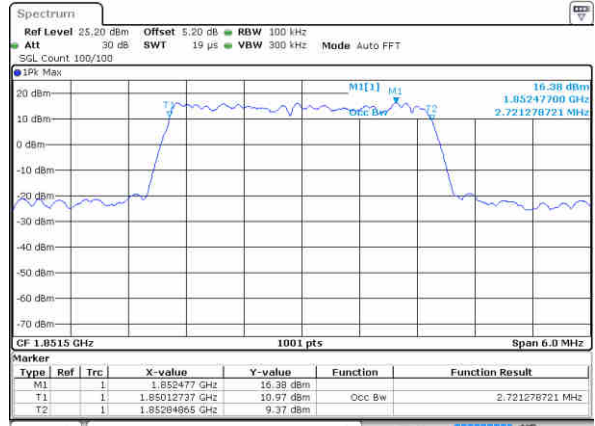

Lowest Channel / 3MHz / 16QAM

Date: 15 AUG 2017 17:46:56