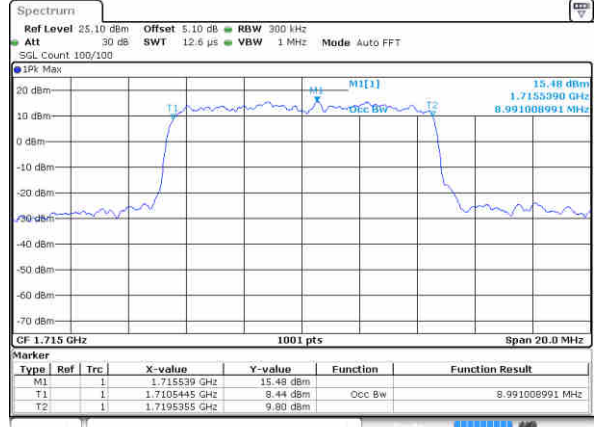

Lowest Channel / 10MHz / 16QAM

Date: 4 SEP.2017 11:39:35