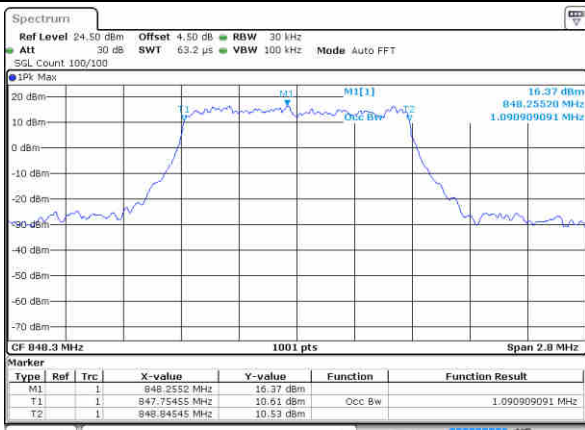

Highest Channel / 20MHz / QPSK

Date: 4 SEP.2017 11:42:04

Highest Channel / 20MHz / 16QAM

Date: 4 SEP.2017 11:42:14

LTE Band 5

Lowest Channel / 1.4MHz / QPSK

Date: 15 AUG 2017 14:06:00

Lowest Channel / 1.4MHz / 16QAM

Date: 15 AUG 2017 14:06:10

Middle Channel / 1.4MHz / QPSK

Date: 15 AUG 2017 14:14:57

Middle Channel / 1.4MHz / 16QAM

Date: 15 AUG 2017 14:15:07

Highest Channel / 1.4MHz / QPSK

Date: 15 AUG 2017 14:17:29

Highest Channel / 1.4MHz / 16QAM

Date: 15 AUG 2017 14:17:35

LTE Band 5

Lowest Channel / 3MHz / QPSK

Date: 15 AUG 2017 14:26:23

Lowest Channel / 3MHz / 16QAM

Date: 15 AUG 2017 14:26:33

Middle Channel / 3MHz / QPSK

Date: 15 AUG 2017 14:35:20