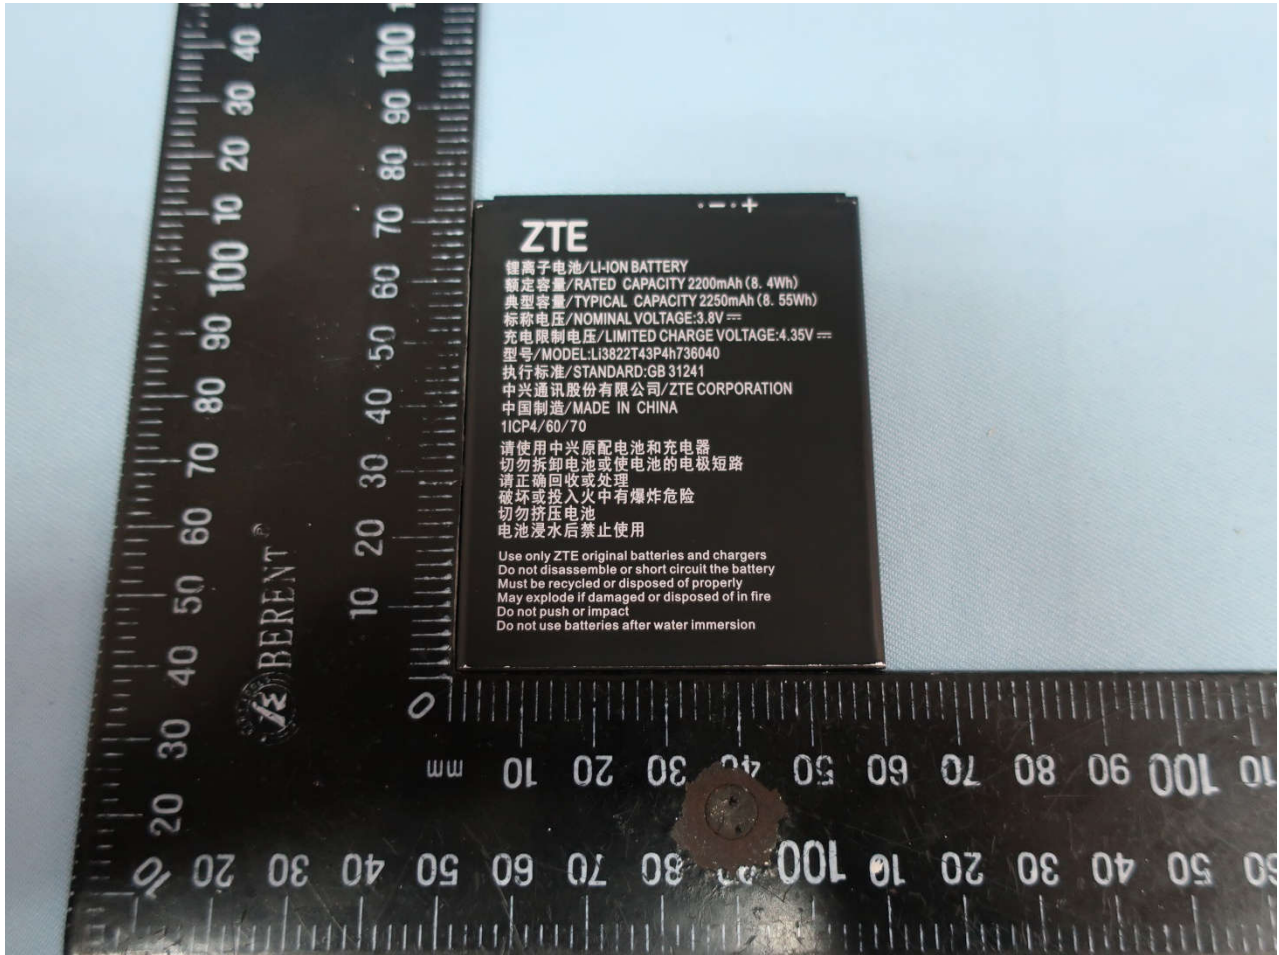

Brand Name: ZTE / Model Name: Z852