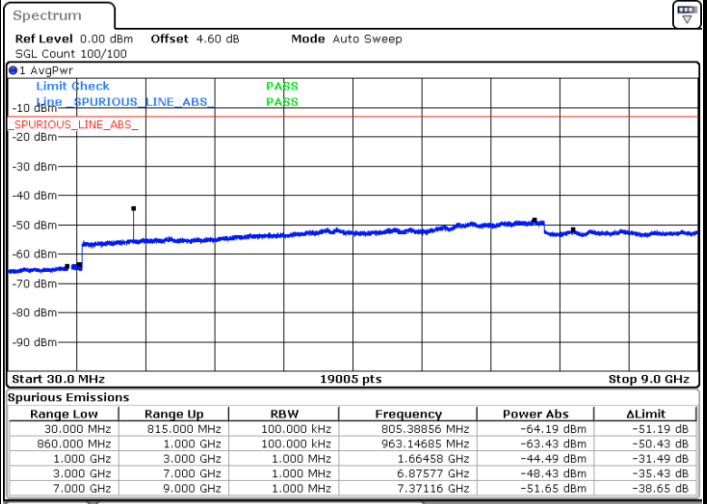

Date: 14 JUN 2017 12:12:10

Date: 14 JUN 2017 12:13:05

LTE Band 5 / 5MHz

Highest Channel / QPSK

Date: 14 JUN 2017 12:21:15

Highest Channel / 16QAM

Date: 14 JUN 2017 12:22:10

LTE Band 5 / 10MHz

Lowest Channel / QPSK

Date: 14 JUN 2017 12:30:19

Lowest Channel / 16QAM

Date: 14 JUN 2017 12:31:15

LTE Band 5 / 10MHz

Middle Channel / QPSK

Middle Channel / 16QAM

Date: 14 JUN 2017 12:32:52

Date: 14 JUN 2017 12:33:47

Highest Channel / QPSK

Highest Channel / 16QAM

Date: 14 JUN 2017 12:41:57

Date: 14 JUN 2017 12:42:52