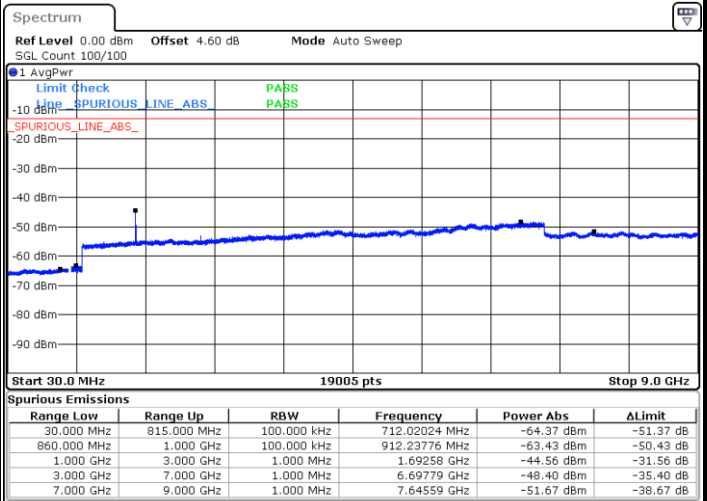

Date: 14 JUN 2017 11:39:51

Highest Channel / 16QAM

Date: 14 JUN 2017 11:40:46

LTE Band 5 / 3MHz

Lowest Channel / QPSK

Date: 14 JUN 2017 11:48:55

Lowest Channel / 16QAM

Date: 14 JUN 2017 11:49:50

LTE Band 5 / 3MHz

Middle Channel / QPSK

Middle Channel / 16QAM

Date: 14 JUN 2017 11:51:28

Date: 14 JUN 2017 11:52:23

Highest Channel / QPSK

Highest Channel / 16QAM

Date: 14 JUN 2017 12:00:32

Date: 14 JUN 2017 12:01:27

LTE Band 5 / 5MHz

Lowest Channel / QPSK

Lowest Channel / 16QAM

Date: 14 JUN 2017 12:09:37

Date: 14 JUN 2017 12:10:32

Middle Channel / QPSK

Middle Channel / 16QAM

Date: 14 JUN 2017 12:12:10

Date: 14 JUN 2017 12:13:05

LTE Band 5 / 5MHz

Highest Channel / QPSK

Date: 14 JUN 2017 12:21:15

Highest Channel / 16QAM

Date: 14 JUN 2017 12:22:10

LTE Band 5 / 10MHz