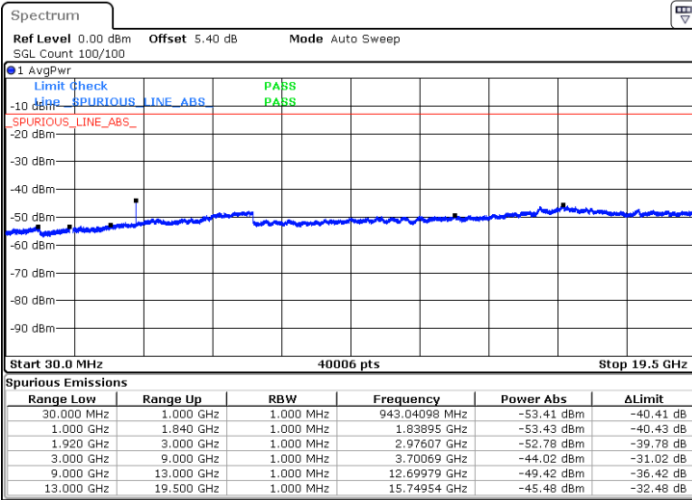

LTE Band 2 / 3MHz

Middle Channel / QPSK

Date: 14 JUN 2017 15:14:12

Middle Channel / 16QAM

Date: 14 JUN 2017 15:15:07

Highest Channel / QPSK

Date: 14 JUN 2017 15:21:17

Highest Channel / 16QAM

Date: 14 JUN 2017 15:22:12

LTE Band 2 / 5MHz

Lowest Channel / QPSK

Lowest Channel / 16QAM

Date: 14 JUN 2017 15:28:22

Date: 14 JUN 2017 15:29:17

Middle Channel / QPSK

Middle Channel / 16QAM

Date: 14 JUN 2017 15:30:55

Date: 14 JUN 2017 15:31:50

LTE Band 2 / 5MHz

Highest Channel / QPSK

Highest Channel / 16QAM

LTE Band 2 / 10MHz

Lowest Channel / QPSK

Lowest Channel / 16QAM