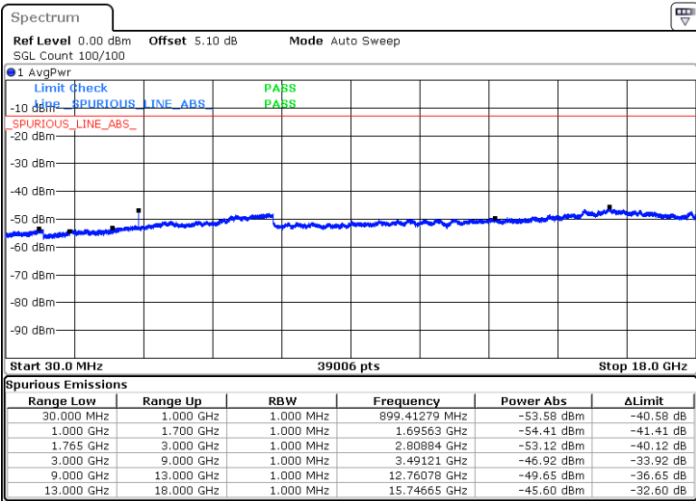

Middle Channel / QPSK

Middle Channel / 16QAM

LTE Band 4 / 5MHz

Highest Channel / QPSK

Highest Channel / 16QAM

LTE Band 4 / 10MHz

Lowest Channel / QPSK

Lowest Channel / 16QAM

LTE Band 4 / 10MHz

Middle Channel / QPSK

Middle Channel / 16QAM

Highest Channel / QPSK

Highest Channel / 16QAM

LTE Band 4 / 15MHz

Lowest Channel / QPSK

Lowest Channel / 16QAM

Middle Channel / QPSK

Middle Channel / 16QAM

LTE Band 4 / 15MHz

Highest Channel / QPSK

Highest Channel / 16QAM

LTE Band 4 / 20MHz

Lowest Channel / QPSK

Lowest Channel / 16QAM

LTE Band 4 / 20MHz

Middle Channel / QPSK

Middle Channel / 16QAM

Highest Channel / QPSK

Highest Channel / 16QAM

LTE Band 5 / 1.4MHz

Lowest Channel / QPSK

Lowest Channel / 16QAM