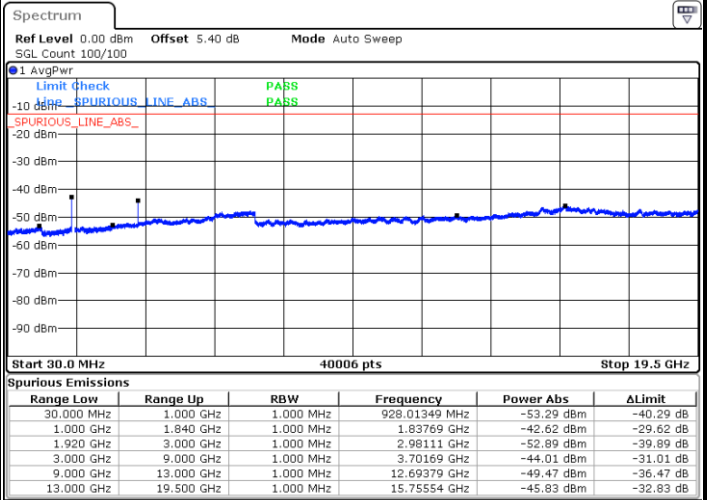

Date: 14 JUN 2017 15:30:55

Date: 14 JUN 2017 15:31:50

LTE Band 2 / 5MHz

Highest Channel / QPSK

Highest Channel / 16QAM

LTE Band 2 / 10MHz

Lowest Channel / QPSK

Lowest Channel / 16QAM

LTE Band 2 / 10MHz

Middle Channel / QPSK

Date: 14 JUN 2017 15:47:38

Middle Channel / 16QAM

Date: 14 JUN 2017 15:48:33

Highest Channel / QPSK

Date: 14 JUN 2017 15:54:43

Highest Channel / 16QAM

Date: 14 JUN 2017 15:55:38

LTE Band 2 / 15MHz

Lowest Channel / QPSK

Lowest Channel / 16QAM

Date: 14 JUN 2017 16:01:49

Date: 14 JUN 2017 16:02:44

Middle Channel / QPSK

Middle Channel / 16QAM

Date: 14 JUN 2017 16:04:23

Date: 14 JUN 2017 16:05:18

LTE Band 2 / 15MHz

Highest Channel / QPSK

Highest Channel / 16QAM

Date: 14 JUN 2017 16:11:28

Date: 14 JUN 2017 16:12:23

LTE Band 2 / 20MHz