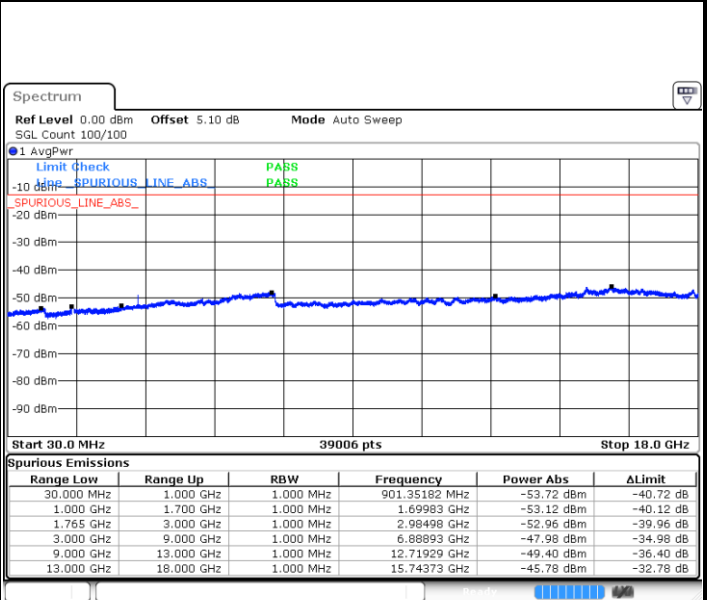

Date: 14 JUN 2017 16:22:01

Highest Channel / QPSK

Highest Channel / 16QAM

Date: 14 JUN 2017 16:28:14

Date: 14 JUN 2017 16:29:09

LTE Band 4 / 1.4MHz

Lowest Channel / QPSK

Lowest Channel / 16QAM

Middle Channel / QPSK

Middle Channel / 16QAM

LTE Band 4 / 1.4MHz

Highest Channel / QPSK

Highest Channel / 16QAM

LTE Band 4 / 3MHz

Lowest Channel / QPSK

Lowest Channel / 16QAM

LTE Band 4 / 3MHz

Middle Channel / QPSK

Middle Channel / 16QAM

Highest Channel / QPSK

Highest Channel / 16QAM

LTE Band 4 / 5MHz

Lowest Channel / QPSK

Lowest Channel / 16QAM

Middle Channel / QPSK

Middle Channel / 16QAM

LTE Band 4 / 5MHz

Highest Channel / QPSK

Highest Channel / 16QAM

LTE Band 4 / 10MHz

Lowest Channel / QPSK

Lowest Channel / 16QAM