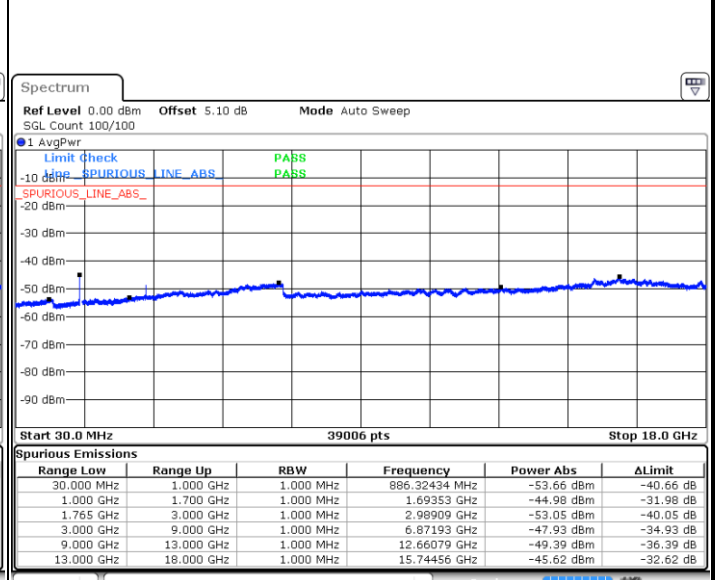

LTE Band 4 / 10MHz

Middle Channel / QPSK

Middle Channel / 16QAM

Highest Channel / QPSK

Highest Channel / 16QAM

LTE Band 4 / 15MHz

Lowest Channel / QPSK

Lowest Channel / 16QAM

Middle Channel / QPSK

Middle Channel / 16QAM

LTE Band 4 / 15MHz

Highest Channel / QPSK

Highest Channel / 16QAM

LTE Band 4 / 20MHz

Lowest Channel / QPSK

Lowest Channel / 16QAM

LTE Band 4 / 20MHz

Middle Channel / QPSK

Middle Channel / 16QAM

Highest Channel / QPSK

Highest Channel / 16QAM

LTE Band 5 / 1.4MHz

Lowest Channel / QPSK

Lowest Channel / 16QAM

Date: 14 JUN 2017 11:28:13

Date: 14 JUN 2017 11:29:08

Middle Channel / QPSK

Middle Channel / 16QAM

Date: 14 JUN 2017 11:30:46

Date: 14 JUN 2017 11:31:41

LTE Band 5 / 1.4MHz

Highest Channel / QPSK