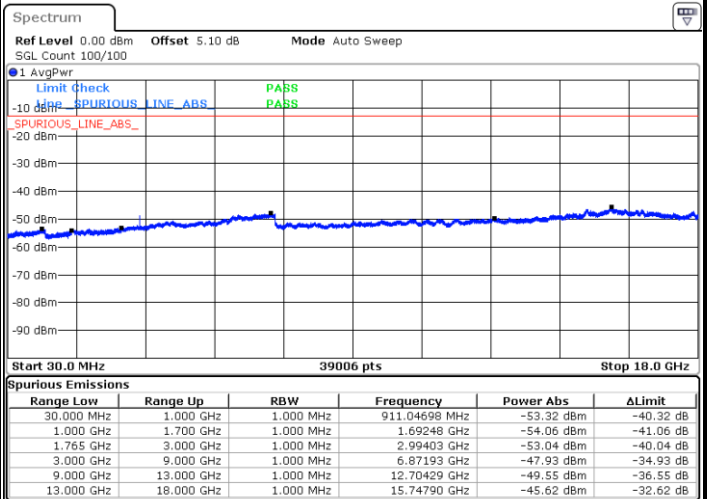

Middle Channel / QPSK

Middle Channel / 16QAM

LTE Band 4 / 1.4MHz

Highest Channel / QPSK

Highest Channel / 16QAM

LTE Band 4 / 3MHz

Lowest Channel / QPSK

Lowest Channel / 16QAM

LTE Band 4 / 3MHz

Middle Channel / QPSK

Middle Channel / 16QAM

Highest Channel / QPSK

Highest Channel / 16QAM

LTE Band 4 / 5MHz

Lowest Channel / QPSK

Lowest Channel / 16QAM

Middle Channel / QPSK

Middle Channel / 16QAM

LTE Band 4 / 5MHz

Highest Channel / QPSK

Highest Channel / 16QAM

LTE Band 4 / 10MHz

Lowest Channel / QPSK

Lowest Channel / 16QAM

LTE Band 4 / 10MHz

Middle Channel / QPSK

Middle Channel / 16QAM

Highest Channel / QPSK

Highest Channel / 16QAM

LTE Band 4 / 15MHz

Lowest Channel / QPSK

Lowest Channel / 16QAM