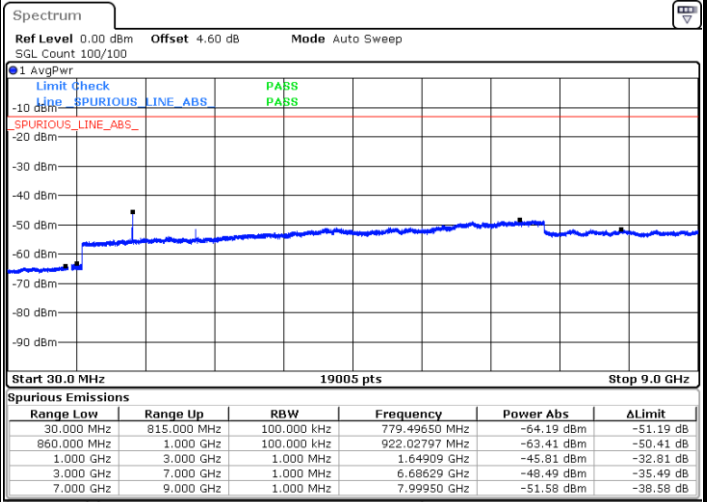

Date: 14 JUN 2017 11:39:51

Highest Channel / 16QAM

Date: 14 JUN 2017 11:40:46

LTE Band 5 / 3MHz

Lowest Channel / QPSK

Date: 14 JUN 2017 11:48:55

Lowest Channel / 16QAM

Date: 14 JUN 2017 11:49:50

LTE Band 5 / 3MHz

Middle Channel / QPSK

Middle Channel / 16QAM

Date: 14 JUN 2017 11:51:28

Date: 14 JUN 2017 11:52:23

Highest Channel / QPSK

Highest Channel / 16QAM

Date: 14 JUN 2017 12:00:32

Date: 14 JUN 2017 12:01:27

LTE Band 5 / 5MHz

Lowest Channel / QPSK

Lowest Channel / 16QAM

Date: 14 JUN 2017 12:09:37

Date: 14 JUN 2017 12:10:32

Middle Channel / QPSK

Middle Channel / 16QAM

Date: 14 JUN 2017 12:12:10

Date: 14 JUN 2017 12:13:05

LTE Band 5 / 5MHz

Highest Channel / QPSK

Date: 14 JUN 2017 12:21:15

Highest Channel / 16QAM

Date: 14 JUN 2017 12:22:10

LTE Band 5 / 10MHz