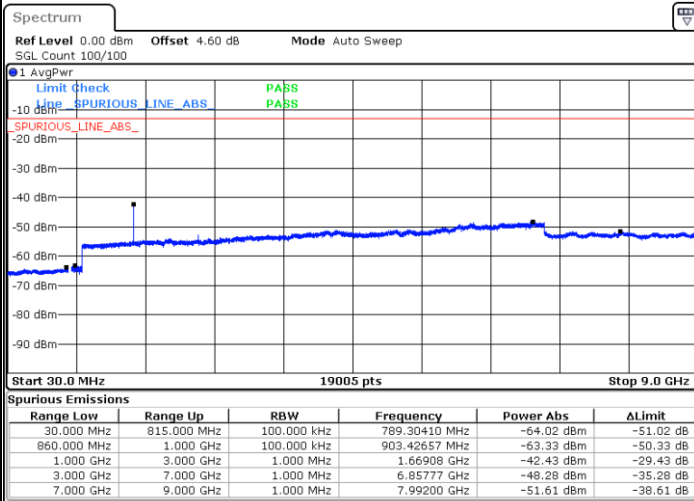

LTE Band 5 / 3MHz

Middle Channel / QPSK

Middle Channel / 16QAM

Date: 14 JUN 2017 11:51:28

Date: 14 JUN 2017 11:52:23

Highest Channel / QPSK

Highest Channel / 16QAM

Date: 14 JUN 2017 12:00:32

Date: 14 JUN 2017 12:01:27

LTE Band 5 / 5MHz

Lowest Channel / QPSK

Lowest Channel / 16QAM

Date: 14 JUN 2017 12:09:37

Date: 14 JUN 2017 12:10:32

Middle Channel / QPSK

Middle Channel / 16QAM

Date: 14 JUN 2017 12:12:10

Date: 14 JUN 2017 12:13:05

LTE Band 5 / 5MHz

Highest Channel / QPSK

Date: 14 JUN 2017 12:21:15

Highest Channel / 16QAM

Date: 14 JUN 2017 12:22:10

LTE Band 5 / 10MHz

Lowest Channel / QPSK

Date: 14 JUN 2017 12:30:19

Lowest Channel / 16QAM

Date: 14 JUN 2017 12:31:15

LTE Band 5 / 10MHz

Middle Channel / QPSK

Middle Channel / 16QAM

Date: 14 JUN 2017 12:32:52