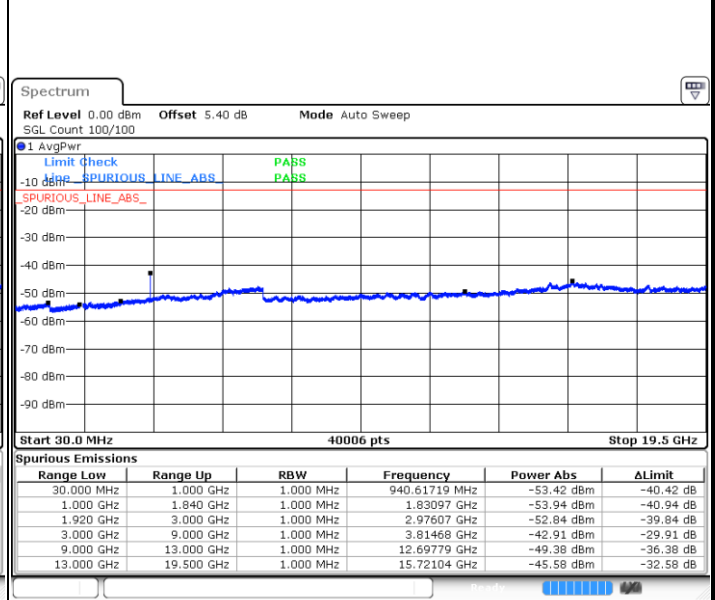

LTE Band 2 / 3MHz

Middle Channel / QPSK

Date: 14 JUN 2017 15:14:12

Middle Channel / 16QAM

Date: 14 JUN 2017 15:15:07

Highest Channel / QPSK

Date: 14 JUN 2017 15:21:17

Highest Channel / 16QAM

Date: 14 JUN 2017 15:22:12

LTE Band 2 / 5MHz

Lowest Channel / QPSK

Lowest Channel / 16QAM

Date: 14 JUN 2017 15:28:22

Date: 14 JUN 2017 15:29:17

Middle Channel / QPSK

Middle Channel / 16QAM

Date: 14 JUN 2017 15:30:55

Date: 14 JUN 2017 15:31:50

LTE Band 2 / 5MHz

Highest Channel / QPSK

Highest Channel / 16QAM

LTE Band 2 / 10MHz

Lowest Channel / QPSK

Lowest Channel / 16QAM