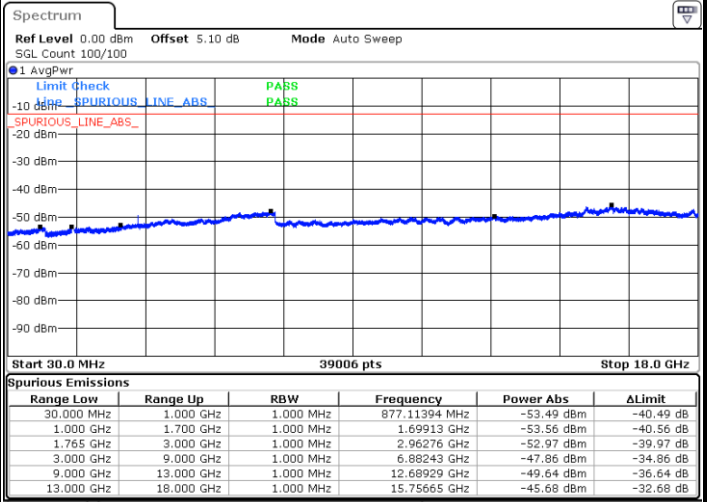

Lowest Channel / QPSK

Lowest Channel / 16QAM

Date: 14 JUN 2017 16:18:33

Date: 14 JUN 2017 16:19:28

LTE Band 2 / 20MHz

Middle Channel / QPSK

Middle Channel / 16QAM

Date: 14 JUN 2017 16:21:06

Date: 14 JUN 2017 16:22:01

Highest Channel / QPSK

Highest Channel / 16QAM

Date: 14 JUN 2017 16:28:14

Date: 14 JUN 2017 16:29:09

LTE Band 4 / 1.4MHz

Lowest Channel / QPSK

Lowest Channel / 16QAM

Middle Channel / QPSK

Middle Channel / 16QAM

LTE Band 4 / 1.4MHz

Highest Channel / QPSK

Highest Channel / 16QAM

LTE Band 4 / 3MHz

Lowest Channel / QPSK

Lowest Channel / 16QAM

LTE Band 4 / 3MHz

Middle Channel / QPSK

Middle Channel / 16QAM

Highest Channel / QPSK

Highest Channel / 16QAM

LTE Band 4 / 5MHz

Lowest Channel / QPSK

Lowest Channel / 16QAM