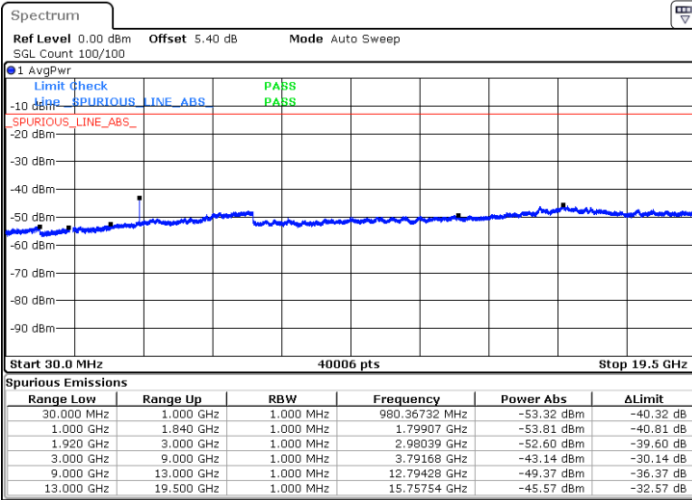

Date: 14 JUN 2017 15:55:38

LTE Band 2 / 15MHz

Lowest Channel / QPSK

Lowest Channel / 16QAM

Date: 14 JUN 2017 16:01:49

Date: 14 JUN 2017 16:02:44

Middle Channel / QPSK

Middle Channel / 16QAM

Date: 14 JUN 2017 16:04:23

Date: 14 JUN 2017 16:05:18

LTE Band 2 / 15MHz

Highest Channel / QPSK

Highest Channel / 16QAM

Date: 14 JUN 2017 16:11:28

Date: 14 JUN 2017 16:12:23

LTE Band 2 / 20MHz

Lowest Channel / QPSK

Lowest Channel / 16QAM

Date: 14 JUN 2017 16:18:33

Date: 14 JUN 2017 16:19:28

LTE Band 2 / 20MHz

Middle Channel / QPSK

Middle Channel / 16QAM

Date: 14 JUN 2017 16:21:06

Date: 14 JUN 2017 16:22:01

Highest Channel / QPSK

Highest Channel / 16QAM

Date: 14 JUN 2017 16:28:14

Date: 14 JUN 2017 16:29:09

LTE Band 4 / 1.4MHz

Lowest Channel / QPSK

Lowest Channel / 16QAM