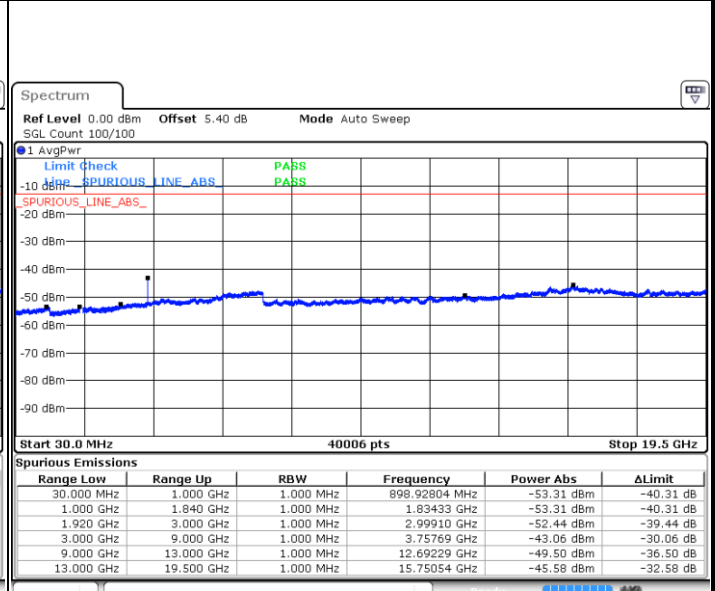

LTE Band 2 / 3MHz

Middle Channel / QPSK

Date: 14 JUN 2017 15:14:12

Middle Channel / 16QAM

Date: 14 JUN 2017 15:15:07

Highest Channel / QPSK

Date: 14 JUN 2017 15:21:17

Highest Channel / 16QAM

Date: 14 JUN 2017 15:22:12

LTE Band 2 / 5MHz

Lowest Channel / QPSK

Lowest Channel / 16QAM

Date: 14 JUN 2017 15:28:22

Date: 14 JUN 2017 15:29:17

Middle Channel / QPSK

Middle Channel / 16QAM

Date: 14 JUN 2017 15:30:55

Date: 14 JUN 2017 15:31:50

LTE Band 2 / 5MHz

Highest Channel / QPSK

Highest Channel / 16QAM

LTE Band 2 / 10MHz

Lowest Channel / QPSK

Lowest Channel / 16QAM