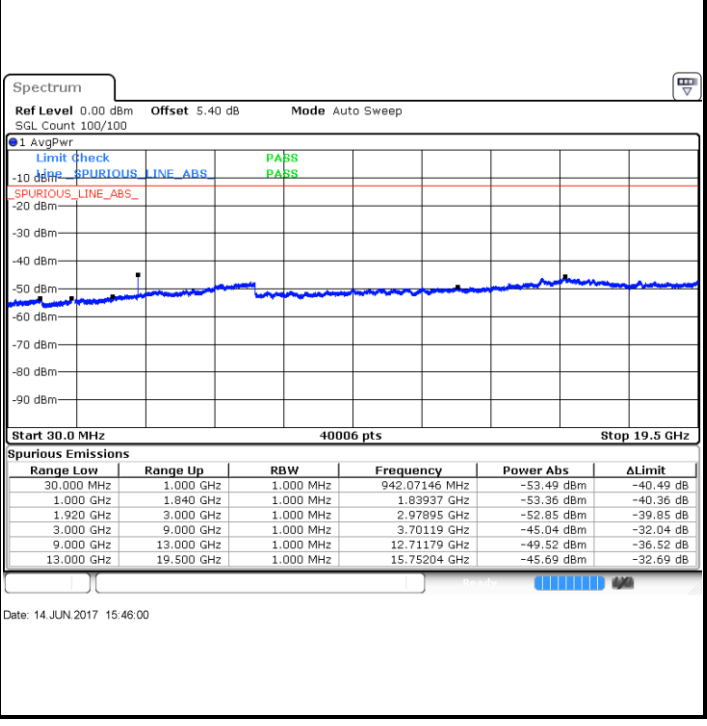

Date: 14 JUN 2017 15:22:12

LTE Band 2 / 5MHz

Lowest Channel / QPSK

Lowest Channel / 16QAM

Date: 14 JUN 2017 15:28:22

Date: 14 JUN 2017 15:29:17

Middle Channel / QPSK

Middle Channel / 16QAM

Date: 14 JUN 2017 15:30:55

Date: 14 JUN 2017 15:31:50

LTE Band 2 / 5MHz

Highest Channel / QPSK

Highest Channel / 16QAM

LTE Band 2 / 10MHz

Lowest Channel / QPSK

Lowest Channel / 16QAM

LTE Band 2 / 10MHz

Middle Channel / QPSK

Date: 14 JUN 2017 15:47:38

Middle Channel / 16QAM

Date: 14 JUN 2017 15:48:33

Highest Channel / QPSK

Date: 14 JUN 2017 15:54:43

Highest Channel / 16QAM

Date: 14 JUN 2017 15:55:38

LTE Band 2 / 15MHz

Lowest Channel / QPSK

Lowest Channel / 16QAM

Date: 14 JUN 2017 16:01:49

Date: 14 JUN 2017 16:02:44

Middle Channel / QPSK

Middle Channel / 16QAM