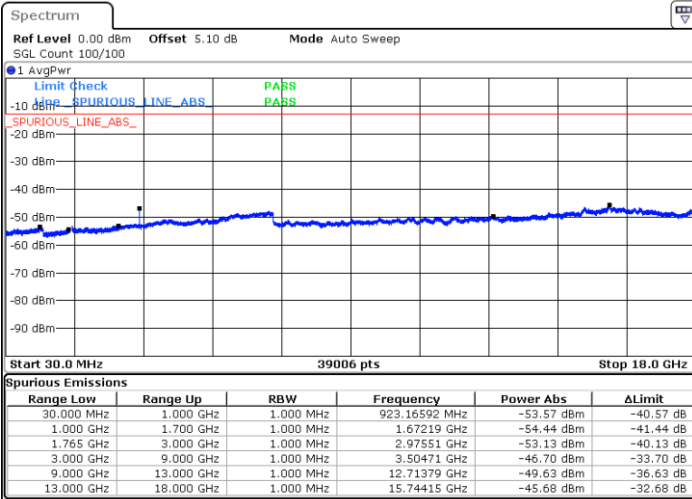

Middle Channel / QPSK

Middle Channel / 16QAM

LTE Band 4 / 1.4MHz

Highest Channel / QPSK

Highest Channel / 16QAM

LTE Band 4 / 3MHz

Lowest Channel / QPSK

Lowest Channel / 16QAM

LTE Band 4 / 3MHz

Middle Channel / QPSK

Middle Channel / 16QAM

Highest Channel / QPSK

Highest Channel / 16QAM

LTE Band 4 / 5MHz

Lowest Channel / QPSK

Lowest Channel / 16QAM

Middle Channel / QPSK

Middle Channel / 16QAM

LTE Band 4 / 5MHz

Highest Channel / QPSK

Highest Channel / 16QAM

LTE Band 4 / 10MHz

Lowest Channel / QPSK

Lowest Channel / 16QAM

LTE Band 4 / 10MHz

Middle Channel / QPSK

Middle Channel / 16QAM

Highest Channel / QPSK

Highest Channel / 16QAM

LTE Band 4 / 15MHz

Lowest Channel / QPSK

Lowest Channel / 16QAM