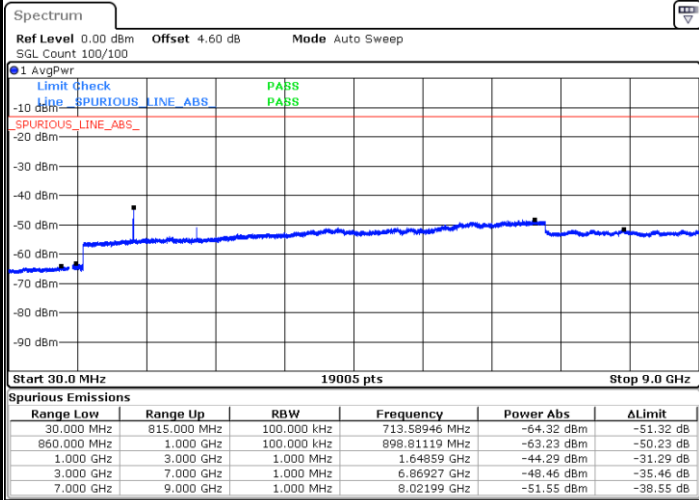

Middle Channel / QPSK

Middle Channel / 16QAM

LTE Band 4 / 15MHz

Highest Channel / QPSK

Highest Channel / 16QAM

LTE Band 4 / 20MHz

Lowest Channel / QPSK

Lowest Channel / 16QAM

LTE Band 4 / 20MHz

Middle Channel / QPSK

Middle Channel / 16QAM

Highest Channel / QPSK

Highest Channel / 16QAM

LTE Band 5 / 1.4MHz

Lowest Channel / QPSK

Lowest Channel / 16QAM

Date: 14 JUN 2017 11:28:13

Date: 14 JUN 2017 11:29:08

Middle Channel / QPSK

Middle Channel / 16QAM

Date: 14 JUN 2017 11:30:46

Date: 14 JUN 2017 11:31:41

LTE Band 5 / 1.4MHz

Highest Channel / QPSK

Date: 14 JUN 2017 11:39:51

Highest Channel / 16QAM

Date: 14 JUN 2017 11:40:46

LTE Band 5 / 3MHz

Lowest Channel / QPSK

Date: 14 JUN 2017 11:48:55

Lowest Channel / 16QAM

Date: 14 JUN 2017 11:49:50