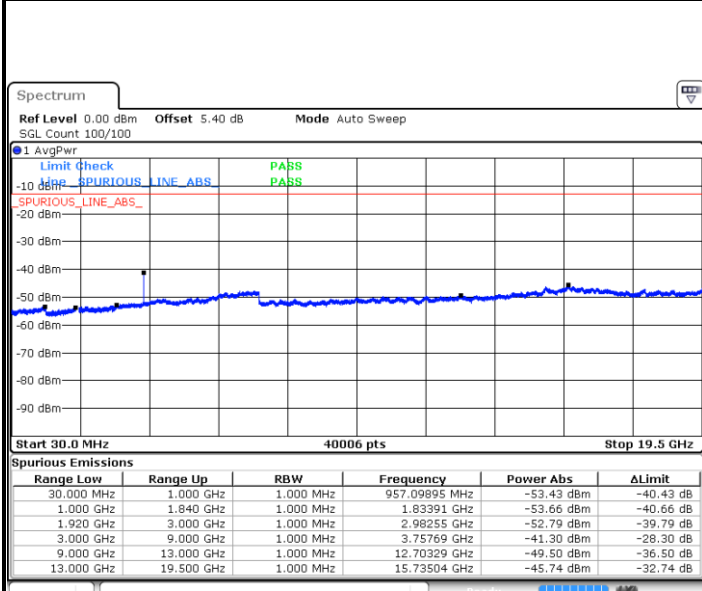

LTE Band 2 / 3MHz

Middle Channel / QPSK

Date: 14 JUN 2017 15:14:12

Middle Channel / 16QAM

Date: 14 JUN 2017 15:15:07

Highest Channel / QPSK

Date: 14 JUN 2017 15:21:17

Highest Channel / 16QAM

Date: 14 JUN 2017 15:22:12

LTE Band 2 / 5MHz

Lowest Channel / QPSK

Lowest Channel / 16QAM

Date: 14 JUN 2017 15:28:22

Date: 14 JUN 2017 15:29:17

Middle Channel / QPSK

Middle Channel / 16QAM

Date: 14 JUN 2017 15:30:55

Date: 14 JUN 2017 15:31:50

LTE Band 2 / 5MHz

Highest Channel / QPSK

Highest Channel / 16QAM

LTE Band 2 / 10MHz

Lowest Channel / QPSK

Lowest Channel / 16QAM