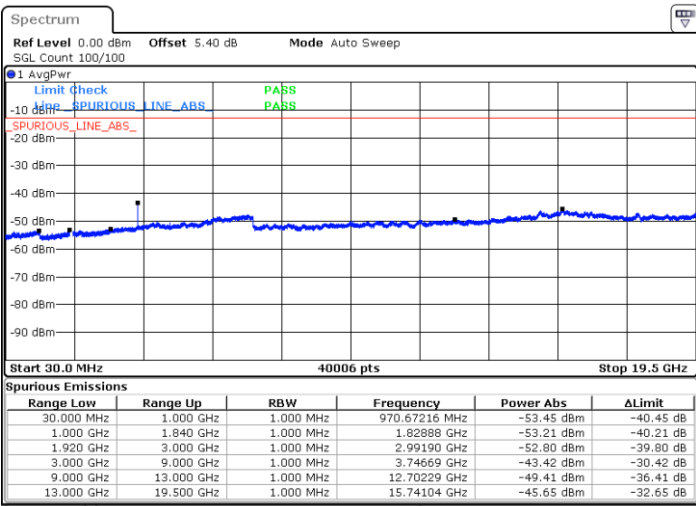

LTE Band 2 / 10MHz

Middle Channel / QPSK

Date: 14 JUN 2017 15:47:38

Middle Channel / 16QAM

Date: 14 JUN 2017 15:48:33

Highest Channel / QPSK

Date: 14 JUN 2017 15:54:43

Highest Channel / 16QAM

Date: 14 JUN 2017 15:55:38

LTE Band 2 / 15MHz

Lowest Channel / QPSK

Lowest Channel / 16QAM

Date: 14 JUN 2017 16:01:49

Date: 14 JUN 2017 16:02:44

Middle Channel / QPSK

Middle Channel / 16QAM

Date: 14 JUN 2017 16:04:23

Date: 14 JUN 2017 16:05:18

LTE Band 2 / 15MHz

Highest Channel / QPSK

Highest Channel / 16QAM

Date: 14 JUN 2017 16:11:28

Date: 14 JUN 2017 16:12:23

LTE Band 2 / 20MHz