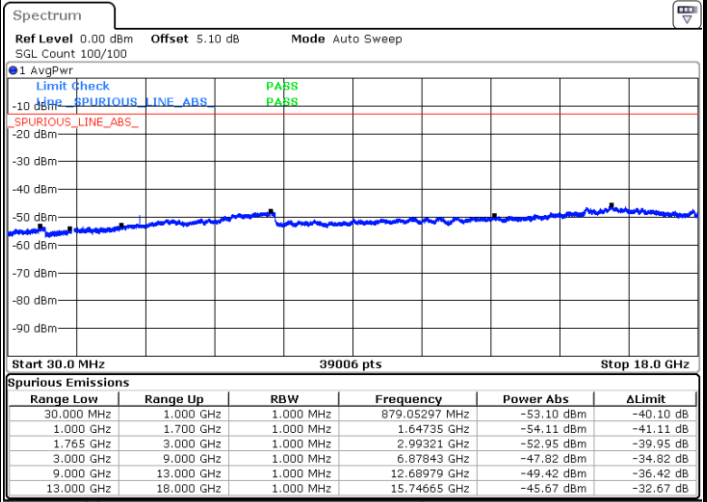

LTE Band 4 / 3MHz

Middle Channel / QPSK

Middle Channel / 16QAM

Highest Channel / QPSK

Highest Channel / 16QAM

LTE Band 4 / 5MHz

Lowest Channel / QPSK

Lowest Channel / 16QAM

Middle Channel / QPSK

Middle Channel / 16QAM

LTE Band 4 / 5MHz

Highest Channel / QPSK

Highest Channel / 16QAM

LTE Band 4 / 10MHz

Lowest Channel / QPSK

Lowest Channel / 16QAM

LTE Band 4 / 10MHz

Middle Channel / QPSK

Middle Channel / 16QAM

Highest Channel / QPSK

Highest Channel / 16QAM

LTE Band 4 / 15MHz

Lowest Channel / QPSK

Lowest Channel / 16QAM

Middle Channel / QPSK

Middle Channel / 16QAM

LTE Band 4 / 15MHz

Highest Channel / QPSK

Highest Channel / 16QAM

LTE Band 4 / 20MHz

Lowest Channel / QPSK

Lowest Channel / 16QAM