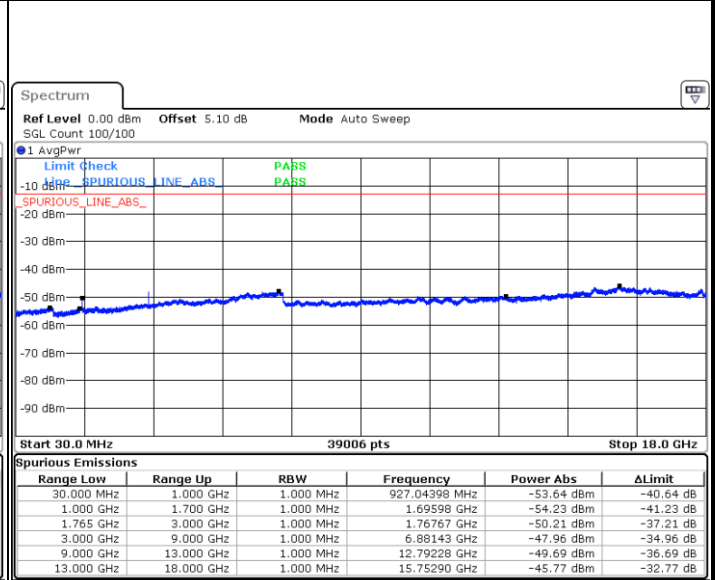

LTE Band 4 / 10MHz

Middle Channel / QPSK

Middle Channel / 16QAM

Highest Channel / QPSK

Highest Channel / 16QAM

LTE Band 4 / 15MHz

Lowest Channel / QPSK

Lowest Channel / 16QAM

Middle Channel / QPSK

Middle Channel / 16QAM

LTE Band 4 / 15MHz

Highest Channel / QPSK

Highest Channel / 16QAM

LTE Band 4 / 20MHz

Lowest Channel / QPSK

Lowest Channel / 16QAM

LTE Band 4 / 20MHz

Middle Channel / QPSK

Middle Channel / 16QAM

Highest Channel / QPSK

Highest Channel / 16QAM

LTE Band 5 / 1.4MHz

Lowest Channel / QPSK

Lowest Channel / 16QAM

Date: 14 JUN 2017 11:28:13

Date: 14 JUN 2017 11:29:08

Middle Channel / QPSK

Middle Channel / 16QAM

Date: 14 JUN 2017 11:30:46

Date: 14 JUN 2017 11:31:41

LTE Band 5 / 1.4MHz

Highest Channel / QPSK