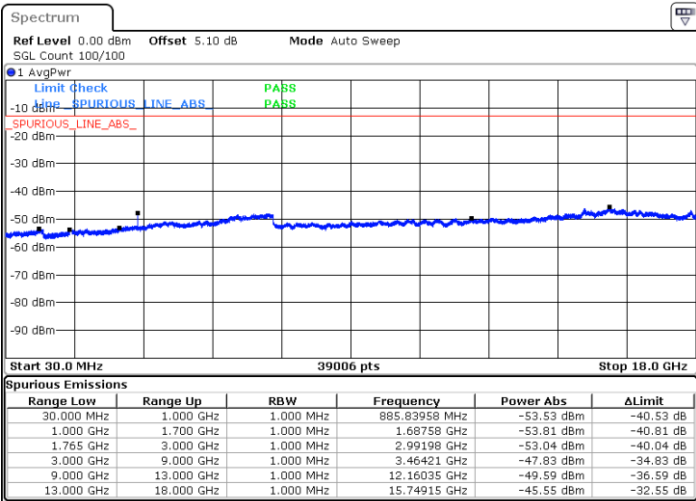

Lowest Channel / QPSK

Lowest Channel / 16QAM

Date: 14 JUN 2017 16:18:33

Date: 14 JUN 2017 16:19:28

LTE Band 2 / 20MHz

Middle Channel / QPSK

Middle Channel / 16QAM

Date: 14 JUN 2017 16:21:06

Date: 14 JUN 2017 16:22:01

Highest Channel / QPSK

Highest Channel / 16QAM

Date: 14 JUN 2017 16:28:14

Date: 14 JUN 2017 16:29:09

LTE Band 4 / 1.4MHz

Lowest Channel / QPSK

Lowest Channel / 16QAM

Middle Channel / QPSK

Middle Channel / 16QAM

LTE Band 4 / 1.4MHz

Highest Channel / QPSK

Highest Channel / 16QAM

LTE Band 4 / 3MHz

Lowest Channel / QPSK

Lowest Channel / 16QAM

LTE Band 4 / 3MHz

Middle Channel / QPSK

Middle Channel / 16QAM

Highest Channel / QPSK

Highest Channel / 16QAM

LTE Band 4 / 5MHz

Lowest Channel / QPSK

Lowest Channel / 16QAM