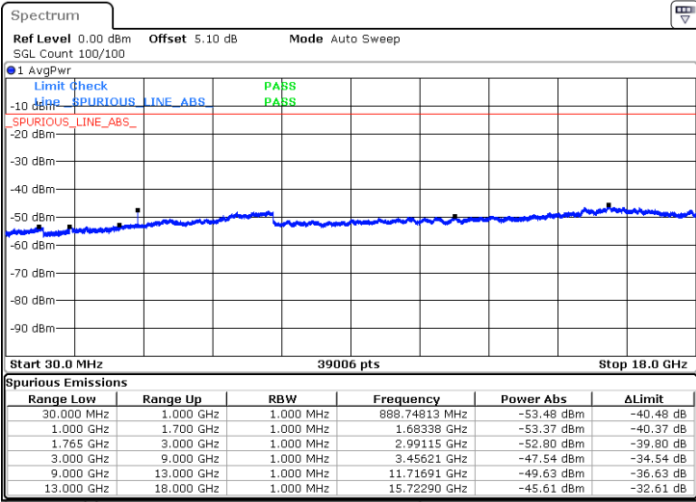

LTE Band 4 / 3MHz

Middle Channel / QPSK

Middle Channel / 16QAM

Highest Channel / QPSK

Highest Channel / 16QAM

LTE Band 4 / 5MHz

Lowest Channel / QPSK

Lowest Channel / 16QAM

Middle Channel / QPSK

Middle Channel / 16QAM

LTE Band 4 / 5MHz

Highest Channel / QPSK

Highest Channel / 16QAM

LTE Band 4 / 10MHz

Lowest Channel / QPSK

Lowest Channel / 16QAM

LTE Band 4 / 10MHz

Middle Channel / QPSK

Middle Channel / 16QAM

Highest Channel / QPSK

Highest Channel / 16QAM

LTE Band 4 / 15MHz

Lowest Channel / QPSK

Lowest Channel / 16QAM

Middle Channel / QPSK

Middle Channel / 16QAM

LTE Band 4 / 15MHz

Highest Channel / QPSK

Highest Channel / 16QAM

LTE Band 4 / 20MHz

Lowest Channel / QPSK

Lowest Channel / 16QAM