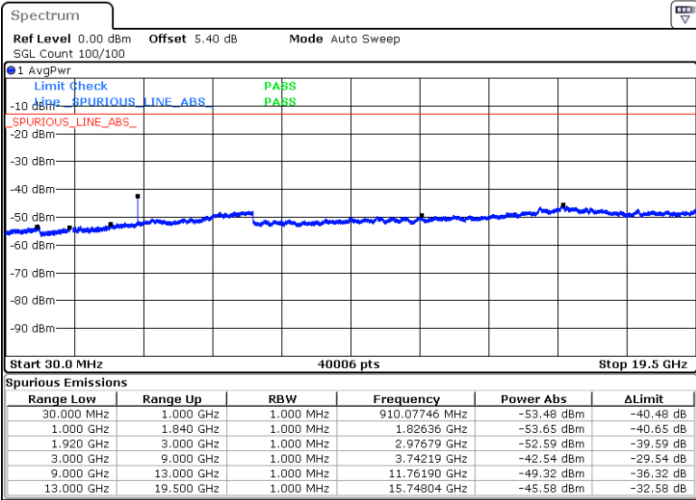

Date: 14 JUN 2017 16:04:23

Date: 14 JUN 2017 16:05:18

LTE Band 2 / 15MHz

Highest Channel / QPSK

Highest Channel / 16QAM

Date: 14 JUN 2017 16:11:28

Date: 14 JUN 2017 16:12:23

LTE Band 2 / 20MHz

Lowest Channel / QPSK

Lowest Channel / 16QAM

Date: 14 JUN 2017 16:18:33

Date: 14 JUN 2017 16:19:28

LTE Band 2 / 20MHz

Middle Channel / QPSK

Middle Channel / 16QAM

Date: 14 JUN 2017 16:21:06

Date: 14 JUN 2017 16:22:01

Highest Channel / QPSK

Highest Channel / 16QAM

Date: 14 JUN 2017 16:28:14

Date: 14 JUN 2017 16:29:09

LTE Band 4 / 1.4MHz

Lowest Channel / QPSK

Lowest Channel / 16QAM

Middle Channel / QPSK

Middle Channel / 16QAM

LTE Band 4 / 1.4MHz

Highest Channel / QPSK

Highest Channel / 16QAM

LTE Band 4 / 3MHz

Lowest Channel / QPSK

Lowest Channel / 16QAM