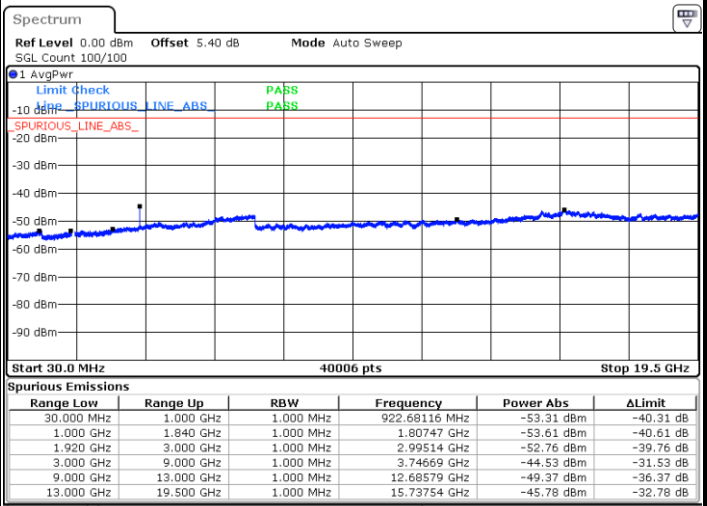

LTE Band 2 / 10MHz

Middle Channel / QPSK

Date: 14 JUN 2017 15:47:38

Middle Channel / 16QAM

Date: 14 JUN 2017 15:48:33

Highest Channel / QPSK

Date: 14 JUN 2017 15:54:43

Highest Channel / 16QAM

Date: 14 JUN 2017 15:55:38

LTE Band 2 / 15MHz

Lowest Channel / QPSK

Lowest Channel / 16QAM

Date: 14 JUN 2017 16:01:49

Date: 14 JUN 2017 16:02:44

Middle Channel / QPSK

Middle Channel / 16QAM

Date: 14 JUN 2017 16:04:23

Date: 14 JUN 2017 16:05:18

LTE Band 2 / 15MHz

Highest Channel / QPSK

Highest Channel / 16QAM

Date: 14 JUN 2017 16:11:28

Date: 14 JUN 2017 16:12:23

LTE Band 2 / 20MHz