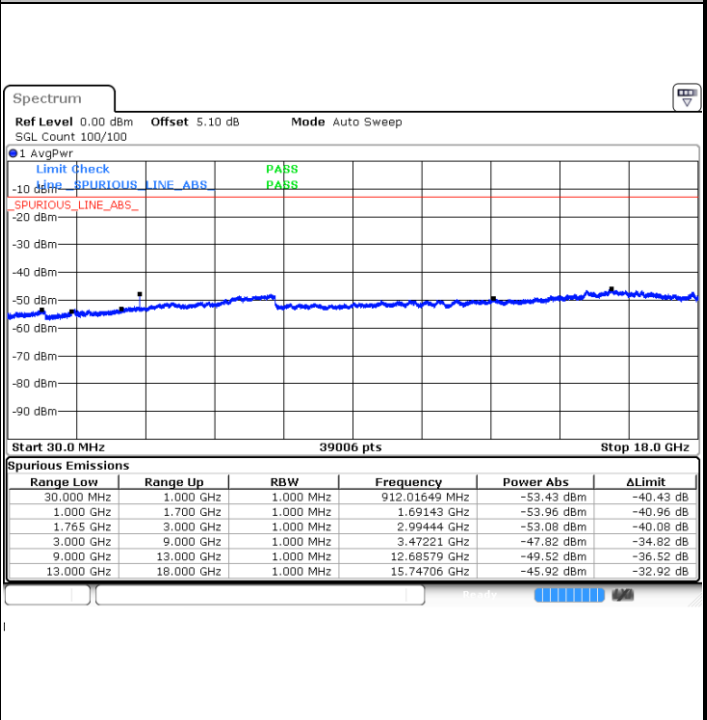

Middle Channel / QPSK

Middle Channel / 16QAM

LTE Band 4 / 15MHz

Highest Channel / QPSK

Highest Channel / 16QAM

LTE Band 4 / 20MHz

Lowest Channel / QPSK

Lowest Channel / 16QAM

LTE Band 4 / 20MHz

Middle Channel / QPSK

Middle Channel / 16QAM

Highest Channel / QPSK

Highest Channel / 16QAM

LTE Band 5 / 1.4MHz

Lowest Channel / QPSK

Lowest Channel / 16QAM

Date: 14 JUN 2017 11:28:13

Date: 14 JUN 2017 11:29:08

Middle Channel / QPSK

Middle Channel / 16QAM

Date: 14 JUN 2017 11:30:46

Date: 14 JUN 2017 11:31:41

LTE Band 5 / 1.4MHz

Highest Channel / QPSK

Date: 14 JUN 2017 11:39:51

Highest Channel / 16QAM

Date: 14 JUN 2017 11:40:46

LTE Band 5 / 3MHz

Lowest Channel / QPSK

Date: 14 JUN 2017 11:48:55

Lowest Channel / 16QAM

Date: 14 JUN 2017 11:49:50