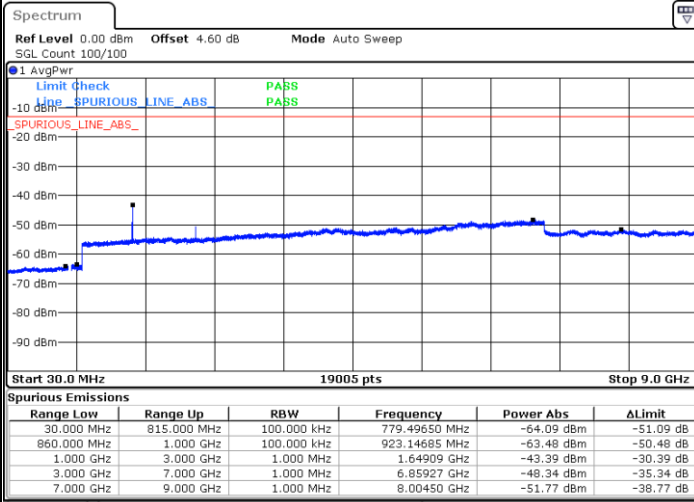

Date: 14 JUN 2017 11:39:51

Highest Channel / 16QAM

Date: 14 JUN 2017 11:40:46

LTE Band 5 / 3MHz

Lowest Channel / QPSK

Date: 14 JUN 2017 11:48:55

Lowest Channel / 16QAM

Date: 14 JUN 2017 11:49:50

LTE Band 5 / 3MHz

Middle Channel / QPSK

Middle Channel / 16QAM

Date: 14 JUN 2017 11:51:28

Date: 14 JUN 2017 11:52:23

Highest Channel / QPSK

Highest Channel / 16QAM

Date: 14 JUN 2017 12:00:32

Date: 14 JUN 2017 12:01:27

LTE Band 5 / 5MHz

Lowest Channel / QPSK

Lowest Channel / 16QAM

Date: 14 JUN 2017 12:09:37

Date: 14 JUN 2017 12:10:32

Middle Channel / QPSK

Middle Channel / 16QAM

Date: 14 JUN 2017 12:12:10

Date: 14 JUN 2017 12:13:05

LTE Band 5 / 5MHz

Highest Channel / QPSK

Date: 14 JUN 2017 12:21:15

Highest Channel / 16QAM

Date: 14 JUN 2017 12:22:10

LTE Band 5 / 10MHz