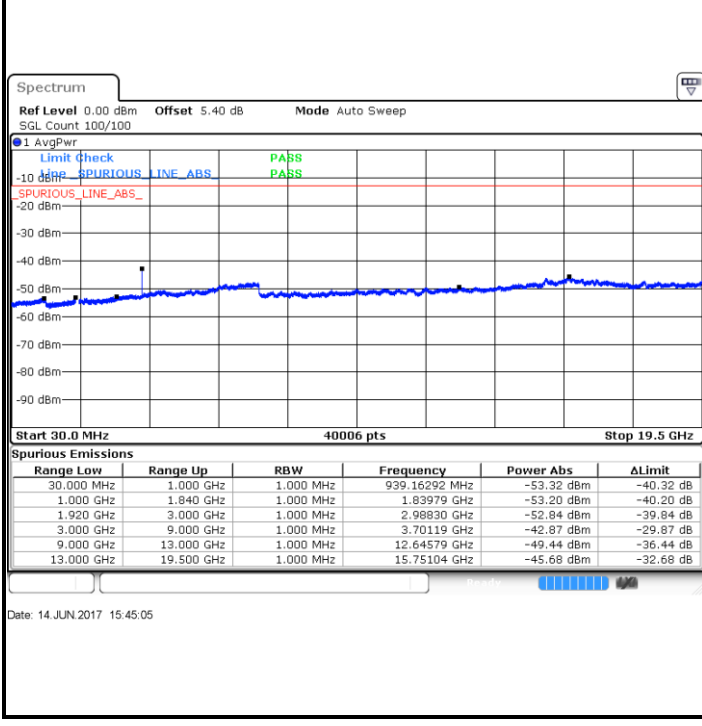

Date: 14 JUN 2017 15:22:12

LTE Band 2 / 5MHz

Lowest Channel / QPSK

Lowest Channel / 16QAM

Date: 14 JUN 2017 15:28:22

Date: 14 JUN 2017 15:29:17

Middle Channel / QPSK

Middle Channel / 16QAM

Date: 14 JUN 2017 15:30:55

Date: 14 JUN 2017 15:31:50

LTE Band 2 / 5MHz

Highest Channel / QPSK

Highest Channel / 16QAM

LTE Band 2 / 10MHz

Lowest Channel / QPSK

Lowest Channel / 16QAM

LTE Band 2 / 10MHz

Middle Channel / QPSK

Date: 14 JUN 2017 15:47:38

Middle Channel / 16QAM

Date: 14 JUN 2017 15:48:33

Highest Channel / QPSK

Date: 14 JUN 2017 15:54:43

Highest Channel / 16QAM

Date: 14 JUN 2017 15:55:38

LTE Band 2 / 15MHz

Lowest Channel / QPSK

Lowest Channel / 16QAM

Date: 14 JUN 2017 16:01:49

Date: 14 JUN 2017 16:02:44

Middle Channel / QPSK

Middle Channel / 16QAM