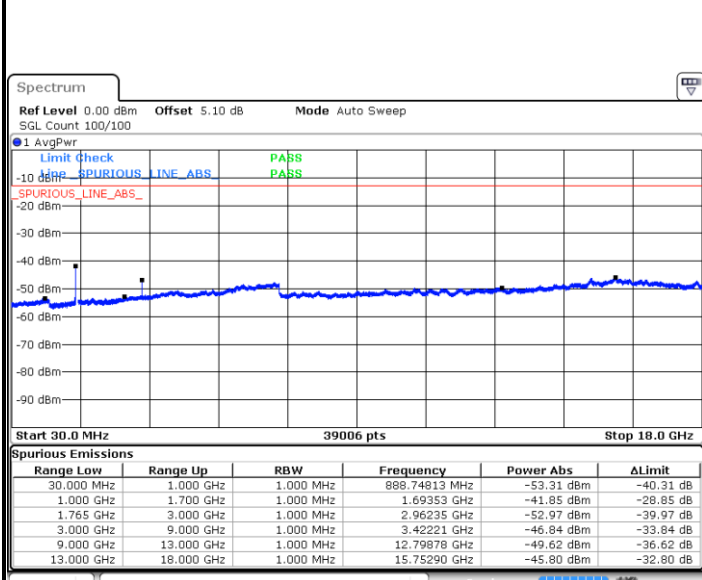

LTE Band 4 / 10MHz

Middle Channel / QPSK

Middle Channel / 16QAM

Highest Channel / QPSK

Highest Channel / 16QAM

LTE Band 4 / 15MHz

Lowest Channel / QPSK

Lowest Channel / 16QAM

Middle Channel / QPSK

Middle Channel / 16QAM

LTE Band 4 / 15MHz

Highest Channel / QPSK

Highest Channel / 16QAM

LTE Band 4 / 20MHz

Lowest Channel / QPSK

Lowest Channel / 16QAM

LTE Band 4 / 20MHz

Middle Channel / QPSK

Middle Channel / 16QAM

Highest Channel / QPSK

Highest Channel / 16QAM

LTE Band 5 / 1.4MHz

Lowest Channel / QPSK

Lowest Channel / 16QAM

Date: 14 JUN 2017 11:28:13

Date: 14 JUN 2017 11:29:08

Middle Channel / QPSK

Middle Channel / 16QAM

Date: 14 JUN 2017 11:30:46

Date: 14 JUN 2017 11:31:41

LTE Band 5 / 1.4MHz

Highest Channel / QPSK