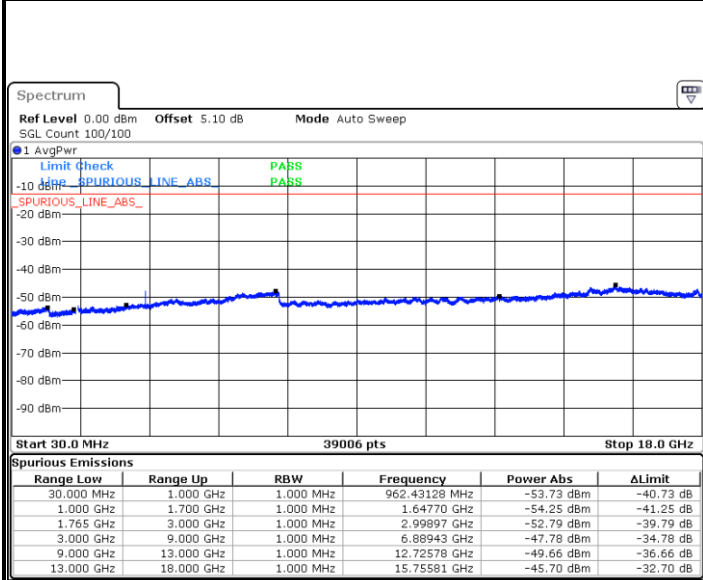

Date: 14 JUN 2017 16:22:01

Highest Channel / QPSK

Highest Channel / 16QAM

Date: 14 JUN 2017 16:28:14

Date: 14 JUN 2017 16:29:09

LTE Band 4 / 1.4MHz

Lowest Channel / QPSK

Lowest Channel / 16QAM

Middle Channel / QPSK

Middle Channel / 16QAM

LTE Band 4 / 1.4MHz

Highest Channel / QPSK

Highest Channel / 16QAM

LTE Band 4 / 3MHz

Lowest Channel / QPSK

Lowest Channel / 16QAM

LTE Band 4 / 3MHz

Middle Channel / QPSK

Middle Channel / 16QAM

Highest Channel / QPSK

Highest Channel / 16QAM

LTE Band 4 / 5MHz

Lowest Channel / QPSK

Lowest Channel / 16QAM

Middle Channel / QPSK

Middle Channel / 16QAM

LTE Band 4 / 5MHz

Highest Channel / QPSK

Highest Channel / 16QAM

LTE Band 4 / 10MHz

Lowest Channel / QPSK

Lowest Channel / 16QAM