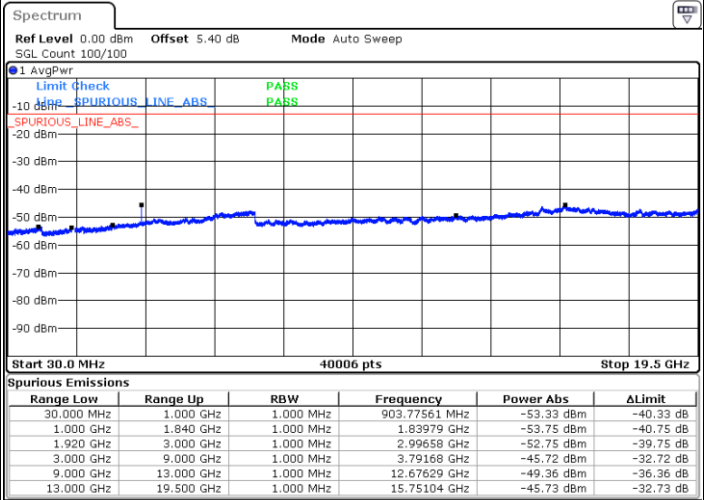

Date: 14 JUN 2017 15:55:38

LTE Band 2 / 15MHz

Lowest Channel / QPSK

Lowest Channel / 16QAM

Date: 14 JUN 2017 16:01:49

Date: 14 JUN 2017 16:02:44

Middle Channel / QPSK

Middle Channel / 16QAM

Date: 14 JUN 2017 16:04:23

Date: 14 JUN 2017 16:05:18

LTE Band 2 / 15MHz

Highest Channel / QPSK

Highest Channel / 16QAM

Date: 14 JUN 2017 16:11:28

Date: 14 JUN 2017 16:12:23

LTE Band 2 / 20MHz

Lowest Channel / QPSK

Lowest Channel / 16QAM

Date: 14 JUN 2017 16:18:33

Date: 14 JUN 2017 16:19:28

LTE Band 2 / 20MHz

Middle Channel / QPSK

Middle Channel / 16QAM

Date: 14 JUN 2017 16:21:06

Date: 14 JUN 2017 16:22:01

Highest Channel / QPSK

Highest Channel / 16QAM

Date: 14 JUN 2017 16:28:14

Date: 14 JUN 2017 16:29:09

LTE Band 4 / 1.4MHz

Lowest Channel / QPSK

Lowest Channel / 16QAM