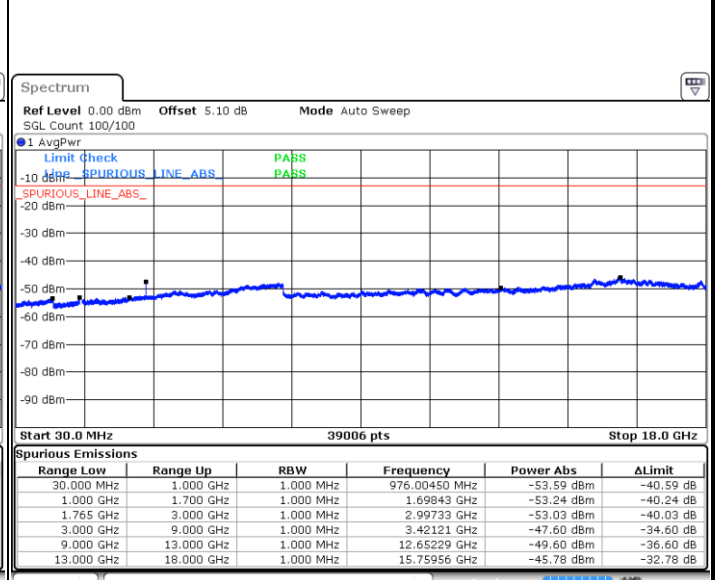

LTE Band 4 / 3MHz

Middle Channel / QPSK

Middle Channel / 16QAM

Highest Channel / QPSK

Highest Channel / 16QAM

LTE Band 4 / 5MHz

Lowest Channel / QPSK

Lowest Channel / 16QAM

Middle Channel / QPSK

Middle Channel / 16QAM

LTE Band 4 / 5MHz

Highest Channel / QPSK

Highest Channel / 16QAM

LTE Band 4 / 10MHz

Lowest Channel / QPSK

Lowest Channel / 16QAM

LTE Band 4 / 10MHz

Middle Channel / QPSK

Middle Channel / 16QAM

Highest Channel / QPSK

Highest Channel / 16QAM

LTE Band 4 / 15MHz

Lowest Channel / QPSK

Lowest Channel / 16QAM

Middle Channel / QPSK

Middle Channel / 16QAM

LTE Band 4 / 15MHz

Highest Channel / QPSK

Highest Channel / 16QAM

LTE Band 4 / 20MHz

Lowest Channel / QPSK

Lowest Channel / 16QAM