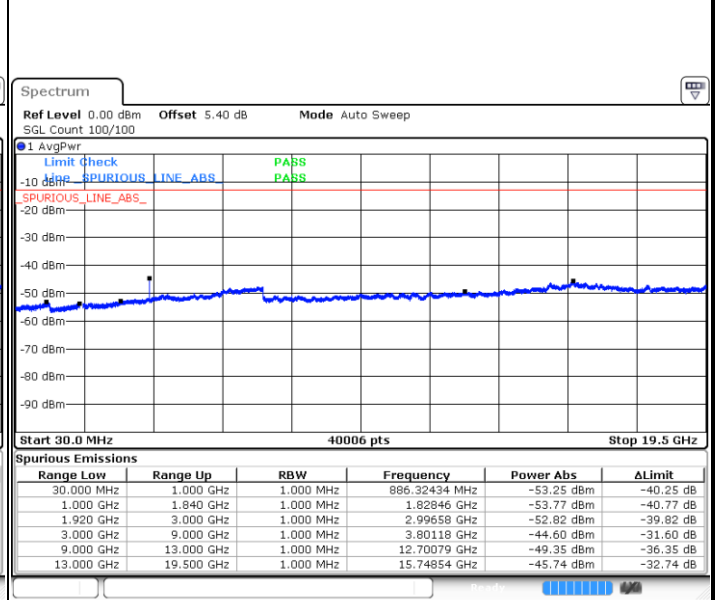

Date: 14 JUN 2017 15:30:55

Date: 14 JUN 2017 15:31:50

LTE Band 2 / 5MHz

Highest Channel / QPSK

Highest Channel / 16QAM

LTE Band 2 / 10MHz

Lowest Channel / QPSK

Lowest Channel / 16QAM

LTE Band 2 / 10MHz

Middle Channel / QPSK

Date: 14 JUN 2017 15:47:38

Middle Channel / 16QAM

Date: 14 JUN 2017 15:48:33

Highest Channel / QPSK

Date: 14 JUN 2017 15:54:43

Highest Channel / 16QAM

Date: 14 JUN 2017 15:55:38

LTE Band 2 / 15MHz

Lowest Channel / QPSK

Lowest Channel / 16QAM

Date: 14 JUN 2017 16:01:49

Date: 14 JUN 2017 16:02:44

Middle Channel / QPSK

Middle Channel / 16QAM

Date: 14 JUN 2017 16:04:23

Date: 14 JUN 2017 16:05:18

LTE Band 2 / 15MHz

Highest Channel / QPSK

Highest Channel / 16QAM

Date: 14 JUN 2017 16:11:28

Date: 14 JUN 2017 16:12:23

LTE Band 2 / 20MHz