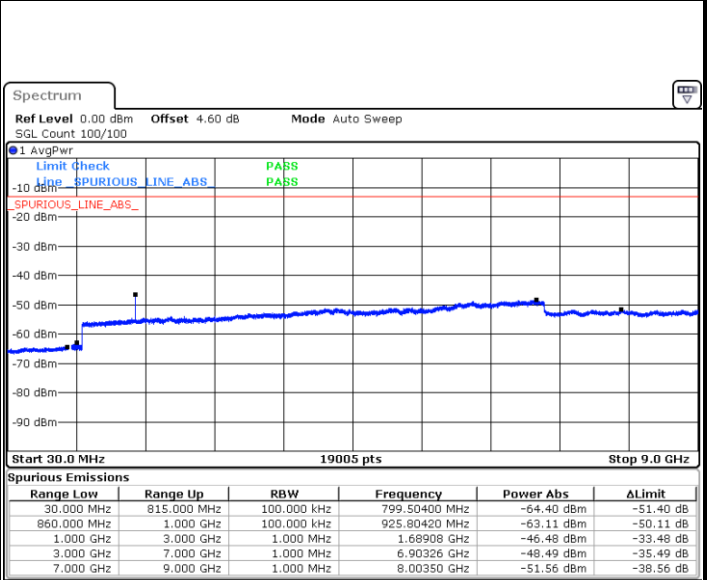

Date: 14 JUN 2017 12:01:27

LTE Band 5 / 5MHz

Lowest Channel / QPSK

Lowest Channel / 16QAM

Date: 14 JUN 2017 12:09:37

Date: 14 JUN 2017 12:10:32

Middle Channel / QPSK

Middle Channel / 16QAM

Date: 14 JUN 2017 12:12:10

Date: 14 JUN 2017 12:13:05

LTE Band 5 / 5MHz

Highest Channel / QPSK

Date: 14 JUN 2017 12:21:15

Highest Channel / 16QAM

Date: 14 JUN 2017 12:22:10

LTE Band 5 / 10MHz

Lowest Channel / QPSK

Date: 14 JUN 2017 12:30:19

Lowest Channel / 16QAM

Date: 14 JUN 2017 12:31:15

LTE Band 5 / 10MHz

Middle Channel / QPSK

Middle Channel / 16QAM

Date: 14 JUN 2017 12:32:52

Date: 14 JUN 2017 12:33:47

Highest Channel / QPSK

Highest Channel / 16QAM

Date: 14 JUN 2017 12:41:57

Date: 14 JUN 2017 12:42:52