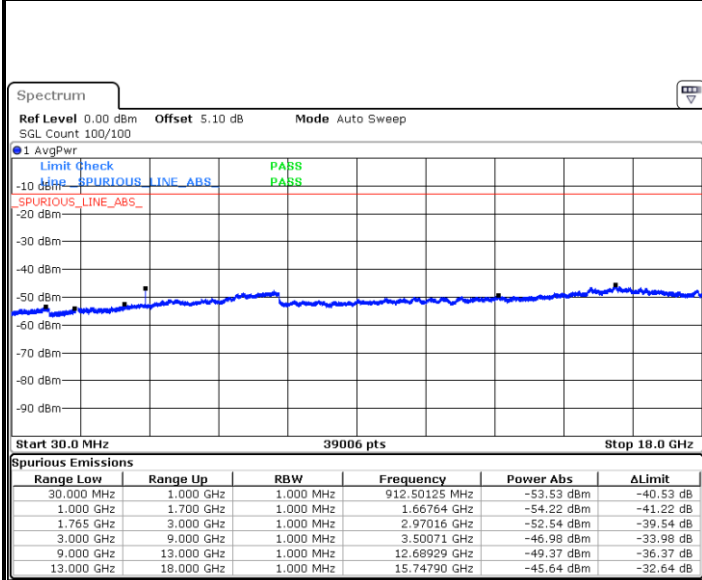

LTE Band 4 / 3MHz

Middle Channel / QPSK

Middle Channel / 16QAM

Highest Channel / QPSK

Highest Channel / 16QAM

LTE Band 4 / 5MHz

Lowest Channel / QPSK

Lowest Channel / 16QAM

Middle Channel / QPSK

Middle Channel / 16QAM

LTE Band 4 / 5MHz

Highest Channel / QPSK

Highest Channel / 16QAM

LTE Band 4 / 10MHz

Lowest Channel / QPSK

Lowest Channel / 16QAM

LTE Band 4 / 10MHz

Middle Channel / QPSK

Middle Channel / 16QAM

Highest Channel / QPSK

Highest Channel / 16QAM

LTE Band 4 / 15MHz

Lowest Channel / QPSK

Lowest Channel / 16QAM

Middle Channel / QPSK

Middle Channel / 16QAM

LTE Band 4 / 15MHz

Highest Channel / QPSK

Highest Channel / 16QAM

LTE Band 4 / 20MHz

Lowest Channel / QPSK

Lowest Channel / 16QAM