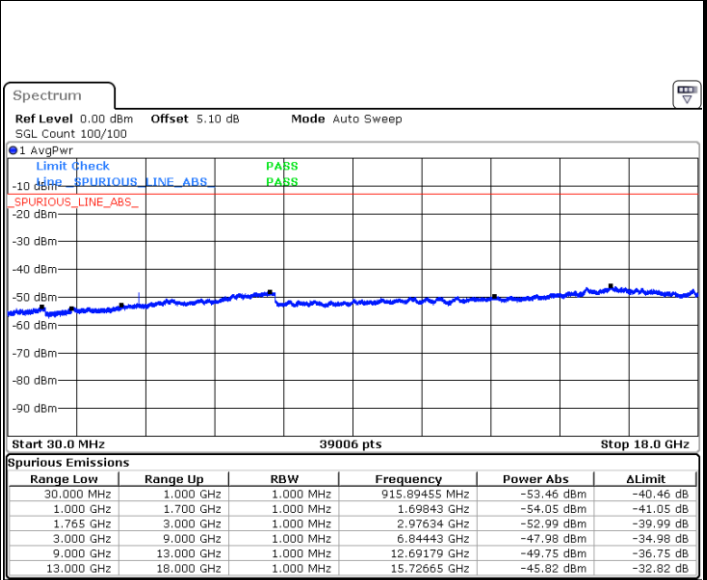

LTE Band 4 / 10MHz

Middle Channel / QPSK

Middle Channel / 16QAM

Highest Channel / QPSK

Highest Channel / 16QAM

LTE Band 4 / 15MHz

Lowest Channel / QPSK

Lowest Channel / 16QAM

Middle Channel / QPSK

Middle Channel / 16QAM

LTE Band 4 / 15MHz

Highest Channel / QPSK

Highest Channel / 16QAM

LTE Band 4 / 20MHz

Lowest Channel / QPSK

Lowest Channel / 16QAM

LTE Band 4 / 20MHz

Middle Channel / QPSK

Middle Channel / 16QAM

Highest Channel / QPSK

Highest Channel / 16QAM

LTE Band 5 / 1.4MHz

Lowest Channel / QPSK

Lowest Channel / 16QAM

Date: 14 JUN 2017 11:28:13

Date: 14 JUN 2017 11:29:08

Middle Channel / QPSK

Middle Channel / 16QAM

Date: 14 JUN 2017 11:30:46

Date: 14 JUN 2017 11:31:41

LTE Band 5 / 1.4MHz

Highest Channel / QPSK