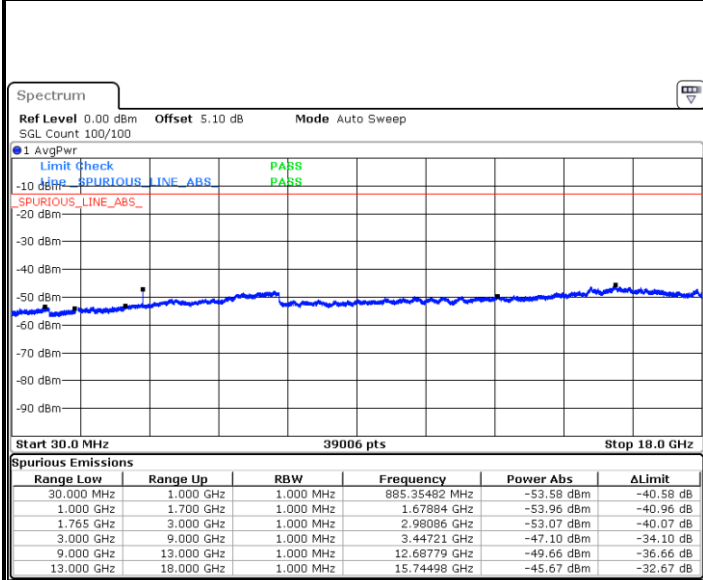

LTE Band 4 / 10MHz

Middle Channel / QPSK

Middle Channel / 16QAM

Highest Channel / QPSK

Highest Channel / 16QAM

LTE Band 4 / 15MHz

Lowest Channel / QPSK

Lowest Channel / 16QAM

Middle Channel / QPSK

Middle Channel / 16QAM

LTE Band 4 / 15MHz

Highest Channel / QPSK

Highest Channel / 16QAM

LTE Band 4 / 20MHz

Lowest Channel / QPSK

Lowest Channel / 16QAM

LTE Band 4 / 20MHz

Middle Channel / QPSK

Middle Channel / 16QAM

Highest Channel / QPSK

Highest Channel / 16QAM

LTE Band 5 / 1.4MHz

Lowest Channel / QPSK

Lowest Channel / 16QAM

Date: 14 JUN 2017 11:28:13

Date: 14 JUN 2017 11:29:08

Middle Channel / QPSK

Middle Channel / 16QAM

Date: 14 JUN 2017 11:30:46

Date: 14 JUN 2017 11:31:41

LTE Band 5 / 1.4MHz

Highest Channel / QPSK