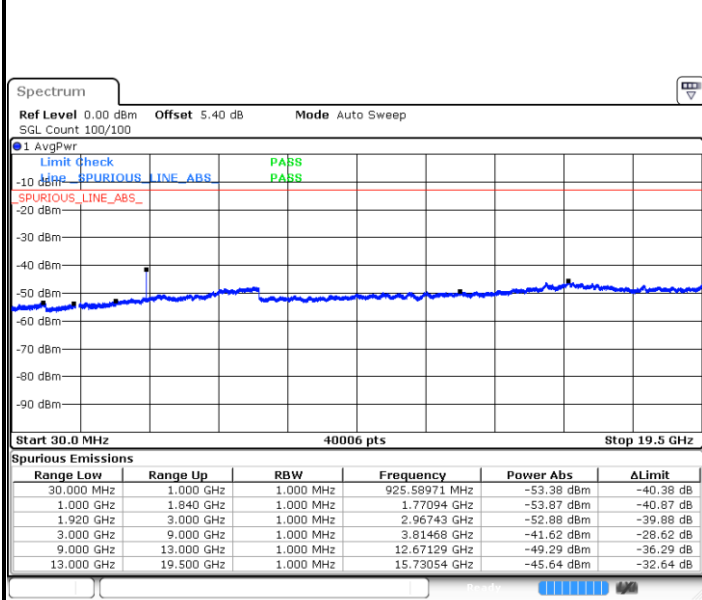

LTE Band 2 / 3MHz

Middle Channel / QPSK

Date: 14 JUN 2017 15:14:12

Middle Channel / 16QAM

Date: 14 JUN 2017 15:15:07

Highest Channel / QPSK

Date: 14 JUN 2017 15:21:17

Highest Channel / 16QAM

Date: 14 JUN 2017 15:22:12

LTE Band 2 / 5MHz

Lowest Channel / QPSK

Lowest Channel / 16QAM

Date: 14 JUN 2017 15:28:22

Date: 14 JUN 2017 15:29:17

Middle Channel / QPSK

Middle Channel / 16QAM

Date: 14 JUN 2017 15:30:55

Date: 14 JUN 2017 15:31:50

LTE Band 2 / 5MHz

Highest Channel / QPSK

Highest Channel / 16QAM

LTE Band 2 / 10MHz

Lowest Channel / QPSK

Lowest Channel / 16QAM