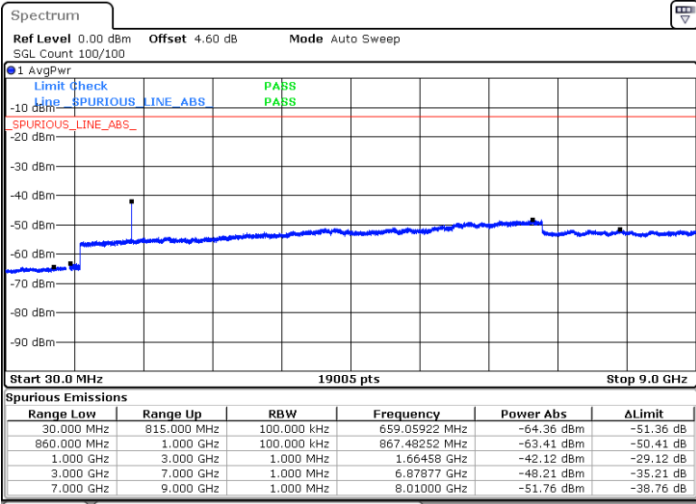

Date: 14 JUN 2017 12:12:10

Date: 14 JUN 2017 12:13:05

LTE Band 5 / 5MHz

Highest Channel / QPSK

Date: 14 JUN 2017 12:21:15

Highest Channel / 16QAM

Date: 14 JUN 2017 12:22:10

LTE Band 5 / 10MHz

Lowest Channel / QPSK

Date: 14 JUN 2017 12:30:19

Lowest Channel / 16QAM

Date: 14 JUN 2017 12:31:15

LTE Band 5 / 10MHz

Middle Channel / QPSK

Middle Channel / 16QAM

Date: 14 JUN 2017 12:32:52

Date: 14 JUN 2017 12:33:47

Highest Channel / QPSK

Highest Channel / 16QAM

Date: 14 JUN 2017 12:41:57

Date: 14 JUN 2017 12:42:52