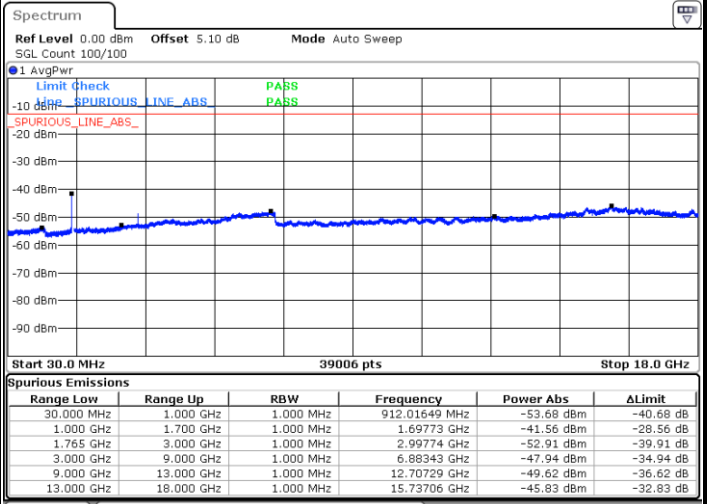

Middle Channel / QPSK

Middle Channel / 16QAM

LTE Band 4 / 5MHz

Highest Channel / QPSK

Highest Channel / 16QAM

LTE Band 4 / 10MHz

Lowest Channel / QPSK

Lowest Channel / 16QAM

LTE Band 4 / 10MHz

Middle Channel / QPSK

Middle Channel / 16QAM

Highest Channel / QPSK

Highest Channel / 16QAM

LTE Band 4 / 15MHz

Lowest Channel / QPSK

Lowest Channel / 16QAM

Middle Channel / QPSK

Middle Channel / 16QAM

LTE Band 4 / 15MHz

Highest Channel / QPSK

Highest Channel / 16QAM

LTE Band 4 / 20MHz

Lowest Channel / QPSK

Lowest Channel / 16QAM

LTE Band 4 / 20MHz

Middle Channel / QPSK

Middle Channel / 16QAM

Highest Channel / QPSK

Highest Channel / 16QAM

LTE Band 5 / 1.4MHz

Lowest Channel / QPSK

Lowest Channel / 16QAM