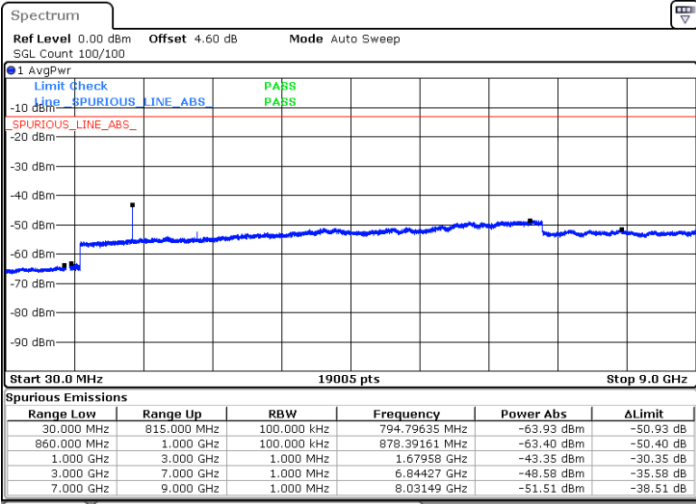

Date: 14 JUN 2017 12:12:10

Date: 14 JUN 2017 12:13:05

LTE Band 5 / 5MHz

Highest Channel / QPSK

Date: 14 JUN 2017 12:21:15

Highest Channel / 16QAM

Date: 14 JUN 2017 12:22:10

LTE Band 5 / 10MHz

Lowest Channel / QPSK

Date: 14 JUN 2017 12:30:19

Lowest Channel / 16QAM

Date: 14 JUN 2017 12:31:15

LTE Band 5 / 10MHz

Middle Channel / QPSK

Middle Channel / 16QAM

Date: 14 JUN 2017 12:32:52

Date: 14 JUN 2017 12:33:47

Highest Channel / QPSK

Highest Channel / 16QAM

Date: 14 JUN 2017 12:41:57

Date: 14 JUN 2017 12:42:52