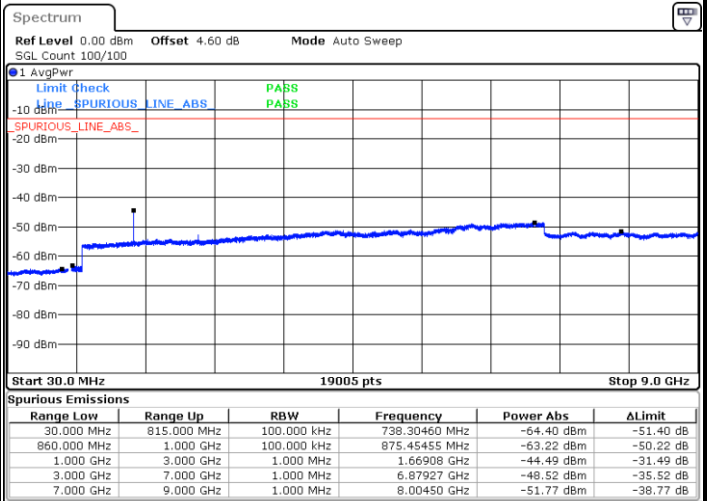

LTE Band 5 / 3MHz

Middle Channel / QPSK

Middle Channel / 16QAM

Date: 14 JUN 2017 11:51:28

Date: 14 JUN 2017 11:52:23

Highest Channel / QPSK

Highest Channel / 16QAM

Date: 14 JUN 2017 12:00:32

Date: 14 JUN 2017 12:01:27

LTE Band 5 / 5MHz

Lowest Channel / QPSK

Lowest Channel / 16QAM

Date: 14 JUN 2017 12:09:37

Date: 14 JUN 2017 12:10:32

Middle Channel / QPSK

Middle Channel / 16QAM

Date: 14 JUN 2017 12:12:10

Date: 14 JUN 2017 12:13:05

LTE Band 5 / 5MHz

Highest Channel / QPSK

Date: 14 JUN 2017 12:21:15

Highest Channel / 16QAM

Date: 14 JUN 2017 12:22:10

LTE Band 5 / 10MHz

Lowest Channel / QPSK

Date: 14 JUN 2017 12:30:19

Lowest Channel / 16QAM

Date: 14 JUN 2017 12:31:15

LTE Band 5 / 10MHz

Middle Channel / QPSK

Middle Channel / 16QAM

Date: 14 JUN 2017 12:32:52