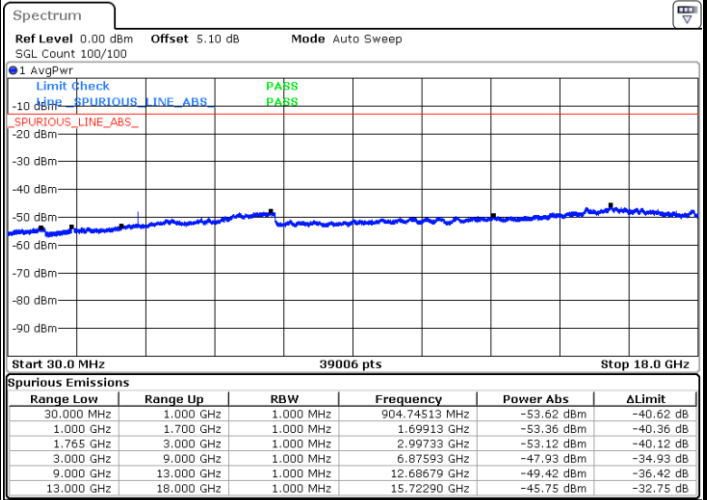

Middle Channel / QPSK

Middle Channel / 16QAM

LTE Band 4 / 1.4MHz

Highest Channel / QPSK

Highest Channel / 16QAM

LTE Band 4 / 3MHz

Lowest Channel / QPSK

Lowest Channel / 16QAM

LTE Band 4 / 3MHz

Middle Channel / QPSK

Middle Channel / 16QAM

Highest Channel / QPSK

Highest Channel / 16QAM

LTE Band 4 / 5MHz

Lowest Channel / QPSK

Lowest Channel / 16QAM

Middle Channel / QPSK

Middle Channel / 16QAM

LTE Band 4 / 5MHz

Highest Channel / QPSK

Highest Channel / 16QAM

LTE Band 4 / 10MHz

Lowest Channel / QPSK

Lowest Channel / 16QAM

LTE Band 4 / 10MHz

Middle Channel / QPSK

Middle Channel / 16QAM

Highest Channel / QPSK

Highest Channel / 16QAM

LTE Band 4 / 15MHz

Lowest Channel / QPSK

Lowest Channel / 16QAM