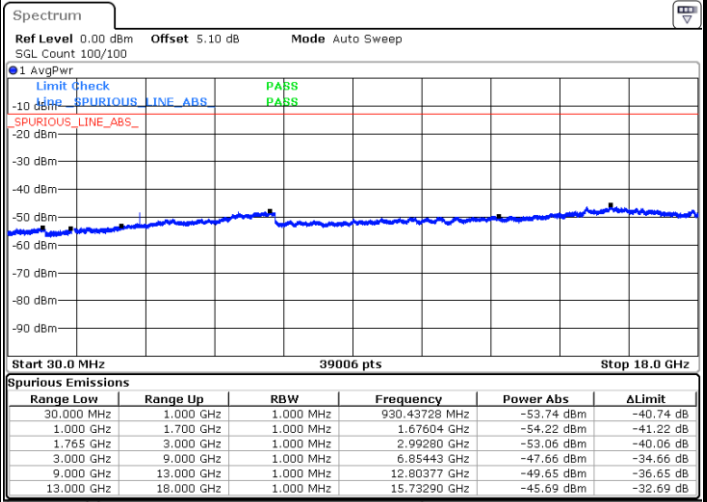

Date: 14 JUN 2017 16:22:01

Highest Channel / QPSK

Highest Channel / 16QAM

Date: 14 JUN 2017 16:28:14

Date: 14 JUN 2017 16:29:09

LTE Band 4 / 1.4MHz

Lowest Channel / QPSK

Lowest Channel / 16QAM

Middle Channel / QPSK

Middle Channel / 16QAM

LTE Band 4 / 1.4MHz

Highest Channel / QPSK

Highest Channel / 16QAM

LTE Band 4 / 3MHz

Lowest Channel / QPSK

Lowest Channel / 16QAM

LTE Band 4 / 3MHz

Middle Channel / QPSK

Middle Channel / 16QAM

Highest Channel / QPSK

Highest Channel / 16QAM

LTE Band 4 / 5MHz

Lowest Channel / QPSK

Lowest Channel / 16QAM

Middle Channel / QPSK

Middle Channel / 16QAM

LTE Band 4 / 5MHz

Highest Channel / QPSK

Highest Channel / 16QAM

LTE Band 4 / 10MHz

Lowest Channel / QPSK

Lowest Channel / 16QAM