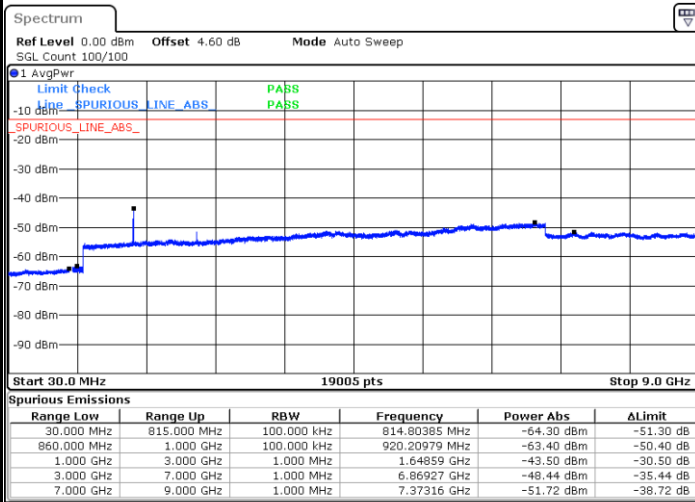

Date: 14 JUN 2017 11:28:13

Date: 14 JUN 2017 11:29:08

Middle Channel / QPSK

Middle Channel / 16QAM

Date: 14 JUN 2017 11:30:46

Date: 14 JUN 2017 11:31:41

LTE Band 5 / 1.4MHz

Highest Channel / QPSK

Date: 14 JUN 2017 11:39:51

Highest Channel / 16QAM

Date: 14 JUN 2017 11:40:46

LTE Band 5 / 3MHz

Lowest Channel / QPSK

Date: 14 JUN 2017 11:48:55

Lowest Channel / 16QAM

Date: 14 JUN 2017 11:49:50

LTE Band 5 / 3MHz

Middle Channel / QPSK

Middle Channel / 16QAM

Date: 14 JUN 2017 11:51:28

Date: 14 JUN 2017 11:52:23

Highest Channel / QPSK

Highest Channel / 16QAM

Date: 14 JUN 2017 12:00:32