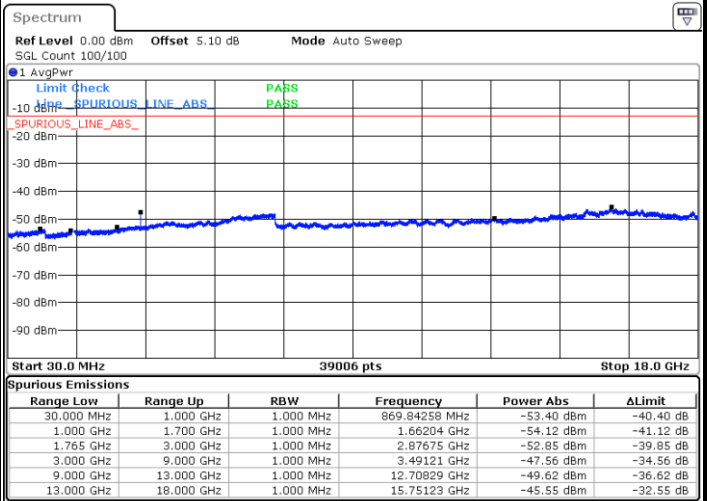

Middle Channel / QPSK

Middle Channel / 16QAM

LTE Band 4 / 5MHz

Highest Channel / QPSK

Highest Channel / 16QAM

LTE Band 4 / 10MHz

Lowest Channel / QPSK

Lowest Channel / 16QAM

LTE Band 4 / 10MHz

Middle Channel / QPSK

Middle Channel / 16QAM

Highest Channel / QPSK

Highest Channel / 16QAM

LTE Band 4 / 15MHz

Lowest Channel / QPSK

Lowest Channel / 16QAM

Middle Channel / QPSK

Middle Channel / 16QAM

LTE Band 4 / 15MHz

Highest Channel / QPSK

Highest Channel / 16QAM

LTE Band 4 / 20MHz

Lowest Channel / QPSK

Lowest Channel / 16QAM

LTE Band 4 / 20MHz

Middle Channel / QPSK

Middle Channel / 16QAM

Highest Channel / QPSK

Highest Channel / 16QAM

LTE Band 5 / 1.4MHz

Lowest Channel / QPSK

Lowest Channel / 16QAM