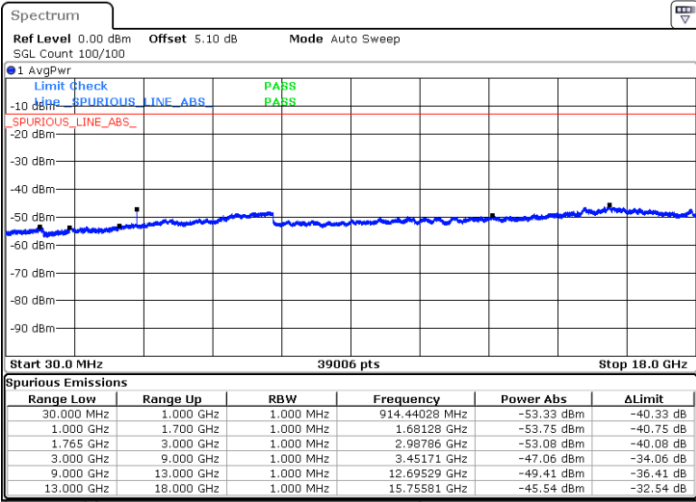

Middle Channel / QPSK

Middle Channel / 16QAM

LTE Band 4 / 5MHz

Highest Channel / QPSK

Highest Channel / 16QAM

LTE Band 4 / 10MHz

Lowest Channel / QPSK

Lowest Channel / 16QAM

LTE Band 4 / 10MHz

Middle Channel / QPSK

Middle Channel / 16QAM

Highest Channel / QPSK

Highest Channel / 16QAM

LTE Band 4 / 15MHz

Lowest Channel / QPSK

Lowest Channel / 16QAM

Middle Channel / QPSK

Middle Channel / 16QAM

LTE Band 4 / 15MHz

Highest Channel / QPSK

Highest Channel / 16QAM

LTE Band 4 / 20MHz

Lowest Channel / QPSK

Lowest Channel / 16QAM

LTE Band 4 / 20MHz

Middle Channel / QPSK

Middle Channel / 16QAM

Highest Channel / QPSK

Highest Channel / 16QAM

LTE Band 5 / 1.4MHz

Lowest Channel / QPSK

Lowest Channel / 16QAM