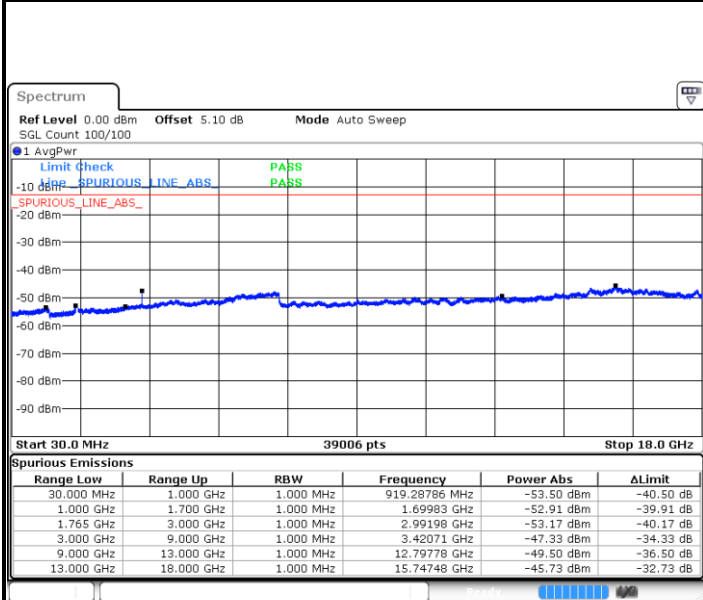

Date: 14 JUN 2017 16:22:01

Highest Channel / QPSK

Highest Channel / 16QAM

Date: 14 JUN 2017 16:28:14

Date: 14 JUN 2017 16:29:09

LTE Band 4 / 1.4MHz

Lowest Channel / QPSK

Lowest Channel / 16QAM

Middle Channel / QPSK

Middle Channel / 16QAM

LTE Band 4 / 1.4MHz

Highest Channel / QPSK

Highest Channel / 16QAM

LTE Band 4 / 3MHz

Lowest Channel / QPSK

Lowest Channel / 16QAM

LTE Band 4 / 3MHz

Middle Channel / QPSK

Middle Channel / 16QAM

Highest Channel / QPSK

Highest Channel / 16QAM

LTE Band 4 / 5MHz

Lowest Channel / QPSK

Lowest Channel / 16QAM

Middle Channel / QPSK

Middle Channel / 16QAM

LTE Band 4 / 5MHz

Highest Channel / QPSK

Highest Channel / 16QAM

LTE Band 4 / 10MHz

Lowest Channel / QPSK

Lowest Channel / 16QAM