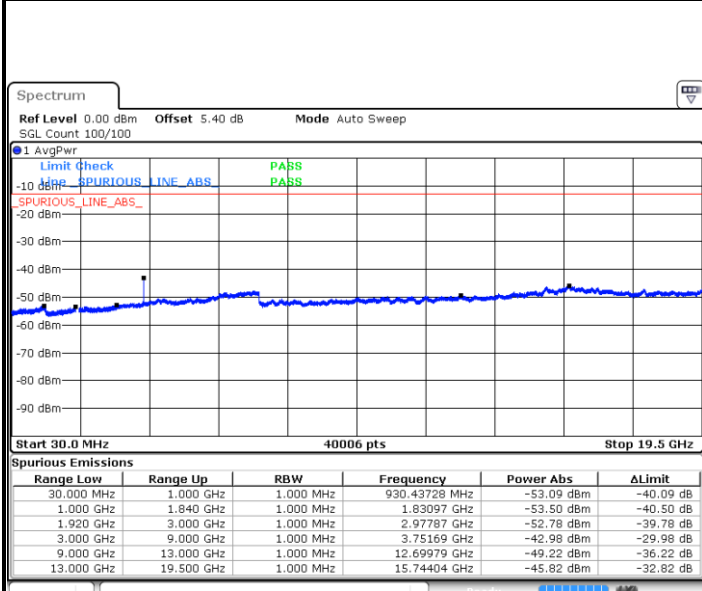

Date: 14 JUN 2017 15:22:12

LTE Band 2 / 5MHz

Lowest Channel / QPSK

Lowest Channel / 16QAM

Date: 14 JUN 2017 15:28:22

Date: 14 JUN 2017 15:29:17

Middle Channel / QPSK

Middle Channel / 16QAM

Date: 14 JUN 2017 15:30:55

Date: 14 JUN 2017 15:31:50

LTE Band 2 / 5MHz

Highest Channel / QPSK

Highest Channel / 16QAM

LTE Band 2 / 10MHz

Lowest Channel / QPSK

Lowest Channel / 16QAM

LTE Band 2 / 10MHz

Middle Channel / QPSK

Date: 14 JUN 2017 15:47:38

Middle Channel / 16QAM

Date: 14 JUN 2017 15:48:33

Highest Channel / QPSK

Date: 14 JUN 2017 15:54:43

Highest Channel / 16QAM

Date: 14 JUN 2017 15:55:38

LTE Band 2 / 15MHz

Lowest Channel / QPSK

Lowest Channel / 16QAM

Date: 14 JUN 2017 16:01:49

Date: 14 JUN 2017 16:02:44

Middle Channel / QPSK

Middle Channel / 16QAM