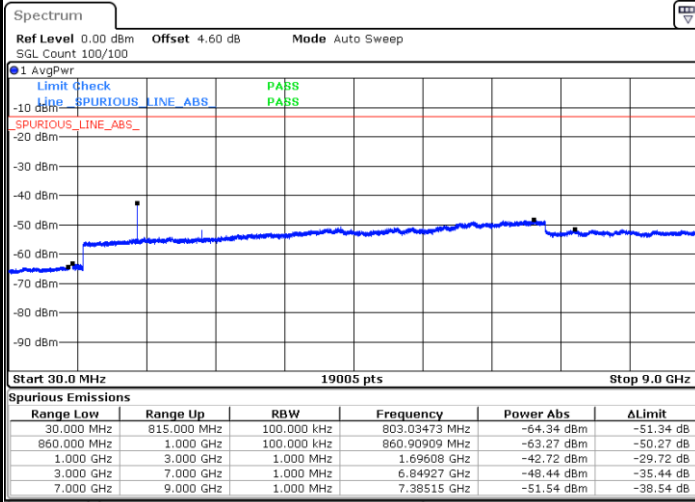

LTE Band 4 / 20MHz

Middle Channel / QPSK

Middle Channel / 16QAM

Highest Channel / QPSK

Highest Channel / 16QAM

LTE Band 5 / 1.4MHz

Lowest Channel / QPSK

Lowest Channel / 16QAM

Date: 14 JUN 2017 11:28:13

Date: 14 JUN 2017 11:29:08

Middle Channel / QPSK

Middle Channel / 16QAM

Date: 14 JUN 2017 11:30:46

Date: 14 JUN 2017 11:31:41

LTE Band 5 / 1.4MHz

Highest Channel / QPSK

Date: 14 JUN 2017 11:39:51

Highest Channel / 16QAM

Date: 14 JUN 2017 11:40:46

LTE Band 5 / 3MHz

Lowest Channel / QPSK

Date: 14 JUN 2017 11:48:55

Lowest Channel / 16QAM

Date: 14 JUN 2017 11:49:50