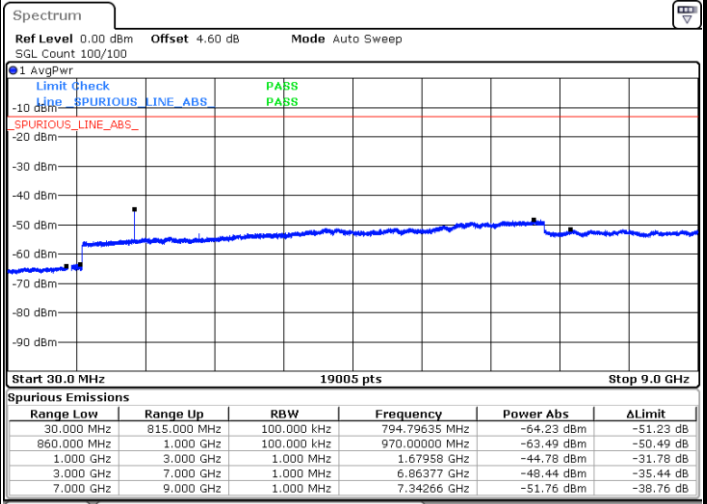

Date: 14 JUN 2017 12:12:10

Date: 14 JUN 2017 12:13:05

LTE Band 5 / 5MHz

Highest Channel / QPSK

Date: 14 JUN 2017 12:21:15

Highest Channel / 16QAM

Date: 14 JUN 2017 12:22:10

LTE Band 5 / 10MHz

Lowest Channel / QPSK

Date: 14 JUN 2017 12:30:19

Lowest Channel / 16QAM

Date: 14 JUN 2017 12:31:15

LTE Band 5 / 10MHz

Middle Channel / QPSK

Middle Channel / 16QAM

Date: 14 JUN 2017 12:32:52

Date: 14 JUN 2017 12:33:47

Highest Channel / QPSK

Highest Channel / 16QAM

Date: 14 JUN 2017 12:41:57

Date: 14 JUN 2017 12:42:52