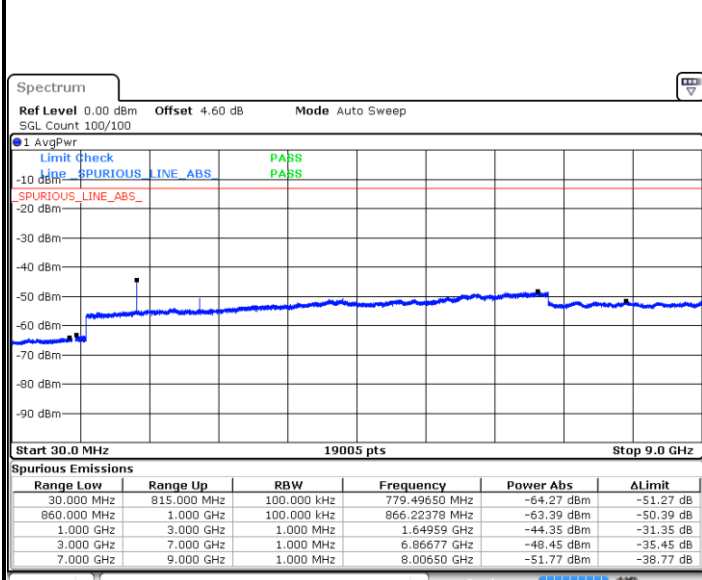

Date: 14 JUN 2017 12:01:27

LTE Band 5 / 5MHz

Lowest Channel / QPSK

Lowest Channel / 16QAM

Date: 14 JUN 2017 12:09:37

Date: 14 JUN 2017 12:10:32

Middle Channel / QPSK

Middle Channel / 16QAM

Date: 14 JUN 2017 12:12:10

Date: 14 JUN 2017 12:13:05

LTE Band 5 / 5MHz

Highest Channel / QPSK

Date: 14 JUN 2017 12:21:15

Highest Channel / 16QAM

Date: 14 JUN 2017 12:22:10

LTE Band 5 / 10MHz

Lowest Channel / QPSK

Date: 14 JUN 2017 12:30:19

Lowest Channel / 16QAM

Date: 14 JUN 2017 12:31:15

LTE Band 5 / 10MHz

Middle Channel / QPSK

Middle Channel / 16QAM

Date: 14 JUN 2017 12:32:52

Date: 14 JUN 2017 12:33:47

Highest Channel / QPSK

Highest Channel / 16QAM

Date: 14 JUN 2017 12:41:57

Date: 14 JUN 2017 12:42:52