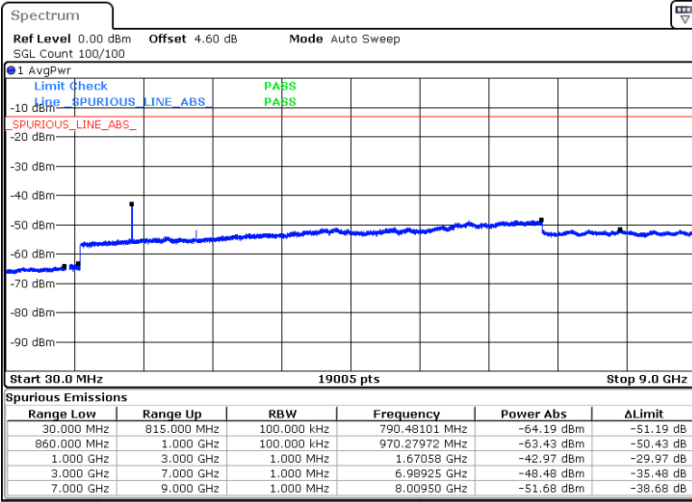

LTE Band 4 / 20MHz

Middle Channel / QPSK

Middle Channel / 16QAM

Highest Channel / QPSK

Highest Channel / 16QAM

LTE Band 5 / 1.4MHz

Lowest Channel / QPSK

Lowest Channel / 16QAM

Date: 14 JUN 2017 11:28:13

Date: 14 JUN 2017 11:29:08

Middle Channel / QPSK

Middle Channel / 16QAM

Date: 14 JUN 2017 11:30:46

Date: 14 JUN 2017 11:31:41

LTE Band 5 / 1.4MHz

Highest Channel / QPSK

Date: 14 JUN 2017 11:39:51

Highest Channel / 16QAM

Date: 14 JUN 2017 11:40:46

LTE Band 5 / 3MHz

Lowest Channel / QPSK

Date: 14 JUN 2017 11:48:55

Lowest Channel / 16QAM

Date: 14 JUN 2017 11:49:50

LTE Band 5 / 3MHz

Middle Channel / QPSK

Middle Channel / 16QAM

Date: 14 JUN 2017 11:51:28

Date: 14 JUN 2017 11:52:23

Highest Channel / QPSK

Highest Channel / 16QAM

Date: 14 JUN 2017 12:00:32