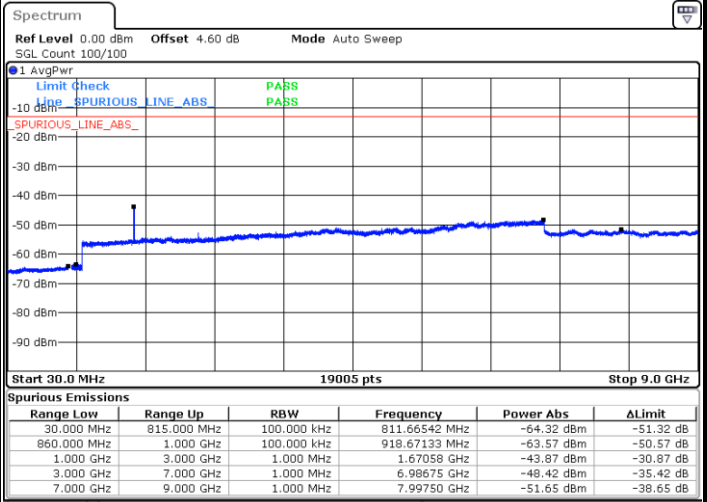

Date: 14 JUN 2017 11:28:13

Date: 14 JUN 2017 11:29:08

Middle Channel / QPSK

Middle Channel / 16QAM

Date: 14 JUN 2017 11:30:46

Date: 14 JUN 2017 11:31:41

LTE Band 5 / 1.4MHz

Highest Channel / QPSK

Date: 14 JUN 2017 11:39:51

Highest Channel / 16QAM

Date: 14 JUN 2017 11:40:46

LTE Band 5 / 3MHz

Lowest Channel / QPSK

Date: 14 JUN 2017 11:48:55

Lowest Channel / 16QAM

Date: 14 JUN 2017 11:49:50

LTE Band 5 / 3MHz

Middle Channel / QPSK

Middle Channel / 16QAM

Date: 14 JUN 2017 11:51:28

Date: 14 JUN 2017 11:52:23

Highest Channel / QPSK

Highest Channel / 16QAM

Date: 14 JUN 2017 12:00:32