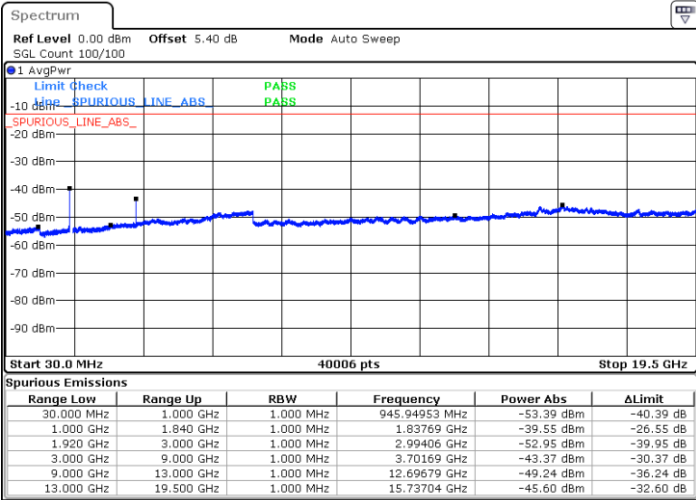

Date: 14 JUN 2017 15:30:55

Date: 14 JUN 2017 15:31:50

LTE Band 2 / 5MHz

Highest Channel / QPSK

Highest Channel / 16QAM

LTE Band 2 / 10MHz

Lowest Channel / QPSK

Lowest Channel / 16QAM

LTE Band 2 / 10MHz

Middle Channel / QPSK

Date: 14 JUN 2017 15:47:38

Middle Channel / 16QAM

Date: 14 JUN 2017 15:48:33

Highest Channel / QPSK

Date: 14 JUN 2017 15:54:43

Highest Channel / 16QAM

Date: 14 JUN 2017 15:55:38

LTE Band 2 / 15MHz

Lowest Channel / QPSK

Lowest Channel / 16QAM

Date: 14 JUN 2017 16:01:49

Date: 14 JUN 2017 16:02:44

Middle Channel / QPSK

Middle Channel / 16QAM

Date: 14 JUN 2017 16:04:23

Date: 14 JUN 2017 16:05:18

LTE Band 2 / 15MHz

Highest Channel / QPSK

Highest Channel / 16QAM

Date: 14 JUN 2017 16:11:28

Date: 14 JUN 2017 16:12:23

LTE Band 2 / 20MHz