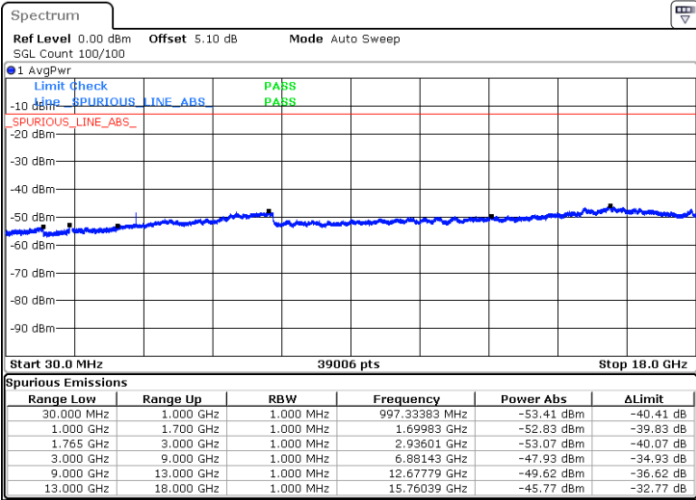

Middle Channel / QPSK

Middle Channel / 16QAM

LTE Band 4 / 1.4MHz

Highest Channel / QPSK

Highest Channel / 16QAM

LTE Band 4 / 3MHz

Lowest Channel / QPSK

Lowest Channel / 16QAM

LTE Band 4 / 3MHz

Middle Channel / QPSK

Middle Channel / 16QAM

Highest Channel / QPSK

Highest Channel / 16QAM

LTE Band 4 / 5MHz

Lowest Channel / QPSK

Lowest Channel / 16QAM

Middle Channel / QPSK

Middle Channel / 16QAM

LTE Band 4 / 5MHz

Highest Channel / QPSK

Highest Channel / 16QAM

LTE Band 4 / 10MHz

Lowest Channel / QPSK

Lowest Channel / 16QAM

LTE Band 4 / 10MHz

Middle Channel / QPSK

Middle Channel / 16QAM

Highest Channel / QPSK

Highest Channel / 16QAM

LTE Band 4 / 15MHz

Lowest Channel / QPSK

Lowest Channel / 16QAM