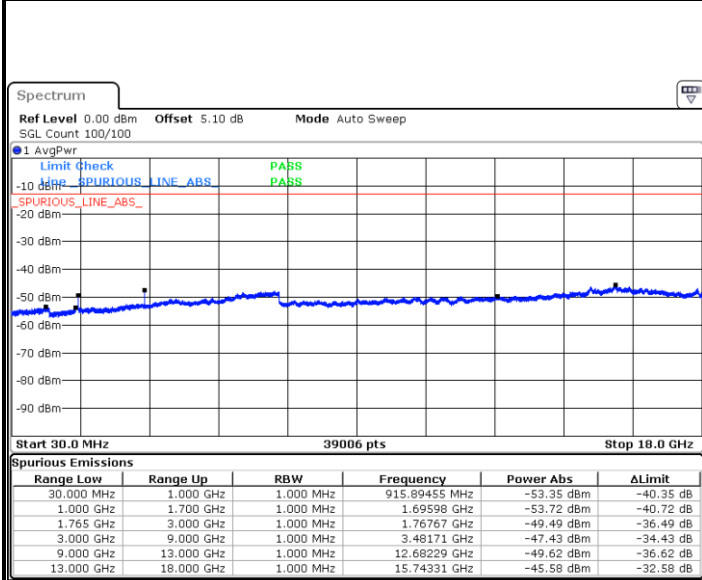

LTE Band 4 / 10MHz

Middle Channel / QPSK

Middle Channel / 16QAM

Highest Channel / QPSK

Highest Channel / 16QAM

LTE Band 4 / 15MHz

Lowest Channel / QPSK

Lowest Channel / 16QAM

Middle Channel / QPSK

Middle Channel / 16QAM

LTE Band 4 / 15MHz

Highest Channel / QPSK

Highest Channel / 16QAM

LTE Band 4 / 20MHz

Lowest Channel / QPSK

Lowest Channel / 16QAM

LTE Band 4 / 20MHz

Middle Channel / QPSK

Middle Channel / 16QAM

Highest Channel / QPSK

Highest Channel / 16QAM

LTE Band 5 / 1.4MHz

Lowest Channel / QPSK

Lowest Channel / 16QAM

Date: 14 JUN 2017 11:28:13

Date: 14 JUN 2017 11:29:08

Middle Channel / QPSK

Middle Channel / 16QAM

Date: 14 JUN 2017 11:30:46

Date: 14 JUN 2017 11:31:41

LTE Band 5 / 1.4MHz

Highest Channel / QPSK