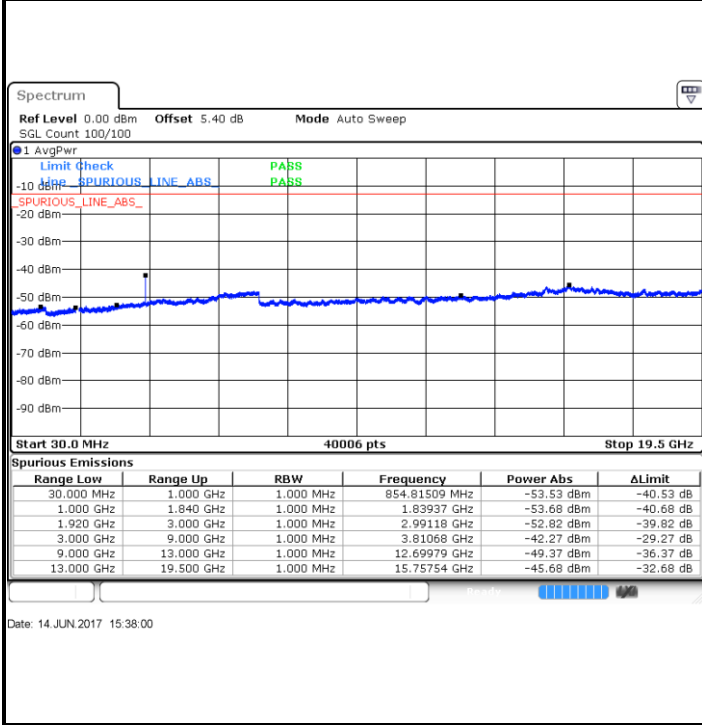

LTE Band 2 / 3MHz

Middle Channel / QPSK

Date: 14 JUN 2017 15:14:12

Middle Channel / 16QAM

Date: 14 JUN 2017 15:15:07

Highest Channel / QPSK

Date: 14 JUN 2017 15:21:17

Highest Channel / 16QAM

Date: 14 JUN 2017 15:22:12

LTE Band 2 / 5MHz

Lowest Channel / QPSK

Lowest Channel / 16QAM

Date: 14 JUN 2017 15:28:22

Date: 14 JUN 2017 15:29:17

Middle Channel / QPSK

Middle Channel / 16QAM

Date: 14 JUN 2017 15:30:55

Date: 14 JUN 2017 15:31:50

LTE Band 2 / 5MHz

Highest Channel / QPSK

Highest Channel / 16QAM

LTE Band 2 / 10MHz

Lowest Channel / QPSK

Lowest Channel / 16QAM

LTE Band 2 / 10MHz

Middle Channel / QPSK

Date: 14 JUN 2017 15:47:38

Middle Channel / 16QAM

Date: 14 JUN 2017 15:48:33

Highest Channel / QPSK

Date: 14 JUN 2017 15:54:43

Highest Channel / 16QAM