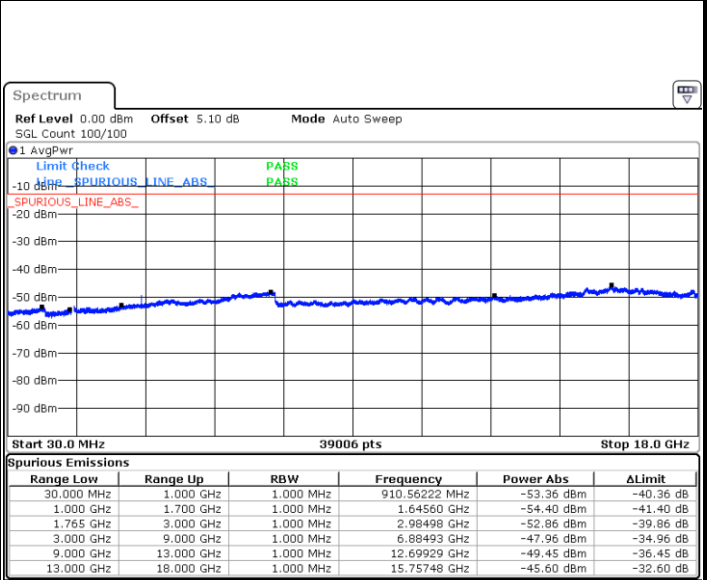

Date: 14 JUN 2017 16:22:01

Highest Channel / QPSK

Highest Channel / 16QAM

Date: 14 JUN 2017 16:28:14

Date: 14 JUN 2017 16:29:09

LTE Band 4 / 1.4MHz

Lowest Channel / QPSK

Lowest Channel / 16QAM

Middle Channel / QPSK

Middle Channel / 16QAM

LTE Band 4 / 1.4MHz

Highest Channel / QPSK

Highest Channel / 16QAM

LTE Band 4 / 3MHz

Lowest Channel / QPSK

Lowest Channel / 16QAM

LTE Band 4 / 3MHz

Middle Channel / QPSK

Middle Channel / 16QAM

Highest Channel / QPSK

Highest Channel / 16QAM

LTE Band 4 / 5MHz

Lowest Channel / QPSK

Lowest Channel / 16QAM

Middle Channel / QPSK

Middle Channel / 16QAM

LTE Band 4 / 5MHz

Highest Channel / QPSK

Highest Channel / 16QAM

LTE Band 4 / 10MHz

Lowest Channel / QPSK

Lowest Channel / 16QAM