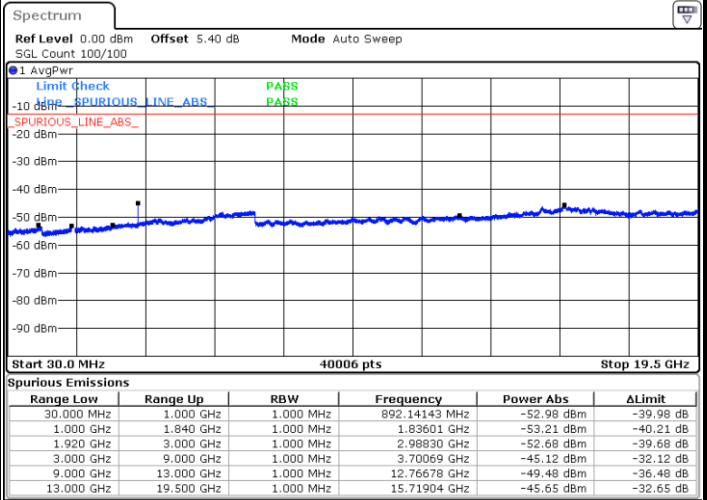

LTE Band 2 / 3MHz

Middle Channel / QPSK

Date: 14 JUN 2017 15:14:12

Middle Channel / 16QAM

Date: 14 JUN 2017 15:15:07

Highest Channel / QPSK

Date: 14 JUN 2017 15:21:17

Highest Channel / 16QAM

Date: 14 JUN 2017 15:22:12

LTE Band 2 / 5MHz

Lowest Channel / QPSK

Lowest Channel / 16QAM

Date: 14 JUN 2017 15:28:22

Date: 14 JUN 2017 15:29:17

Middle Channel / QPSK

Middle Channel / 16QAM

Date: 14 JUN 2017 15:30:55

Date: 14 JUN 2017 15:31:50

LTE Band 2 / 5MHz

Highest Channel / QPSK

Highest Channel / 16QAM

LTE Band 2 / 10MHz

Lowest Channel / QPSK

Lowest Channel / 16QAM