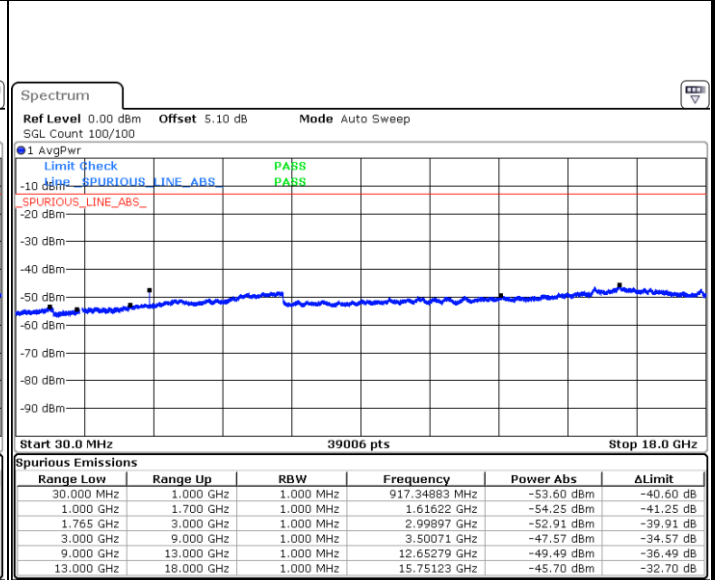

LTE Band 4 / 3MHz

Middle Channel / QPSK

Middle Channel / 16QAM

Highest Channel / QPSK

Highest Channel / 16QAM

LTE Band 4 / 5MHz

Lowest Channel / QPSK

Lowest Channel / 16QAM

Middle Channel / QPSK

Middle Channel / 16QAM

LTE Band 4 / 5MHz

Highest Channel / QPSK

Highest Channel / 16QAM

LTE Band 4 / 10MHz

Lowest Channel / QPSK

Lowest Channel / 16QAM

LTE Band 4 / 10MHz

Middle Channel / QPSK

Middle Channel / 16QAM

Highest Channel / QPSK

Highest Channel / 16QAM

LTE Band 4 / 15MHz

Lowest Channel / QPSK

Lowest Channel / 16QAM

Middle Channel / QPSK

Middle Channel / 16QAM

LTE Band 4 / 15MHz

Highest Channel / QPSK

Highest Channel / 16QAM

LTE Band 4 / 20MHz

Lowest Channel / QPSK

Lowest Channel / 16QAM