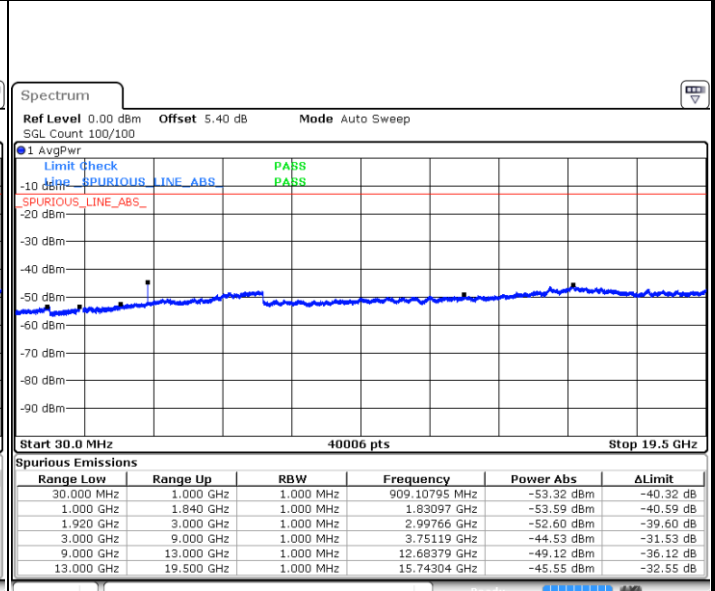

Date: 14 JUN 2017 15:22:12

LTE Band 2 / 5MHz

Lowest Channel / QPSK

Lowest Channel / 16QAM

Date: 14 JUN 2017 15:28:22

Date: 14 JUN 2017 15:29:17

Middle Channel / QPSK

Middle Channel / 16QAM

Date: 14 JUN 2017 15:30:55

Date: 14 JUN 2017 15:31:50

LTE Band 2 / 5MHz

Highest Channel / QPSK

Highest Channel / 16QAM

LTE Band 2 / 10MHz

Lowest Channel / QPSK

Lowest Channel / 16QAM

LTE Band 2 / 10MHz

Middle Channel / QPSK

Date: 14 JUN 2017 15:47:38

Middle Channel / 16QAM

Date: 14 JUN 2017 15:48:33

Highest Channel / QPSK

Date: 14 JUN 2017 15:54:43

Highest Channel / 16QAM

Date: 14 JUN 2017 15:55:38

LTE Band 2 / 15MHz

Lowest Channel / QPSK

Lowest Channel / 16QAM

Date: 14 JUN 2017 16:01:49

Date: 14 JUN 2017 16:02:44

Middle Channel / QPSK

Middle Channel / 16QAM