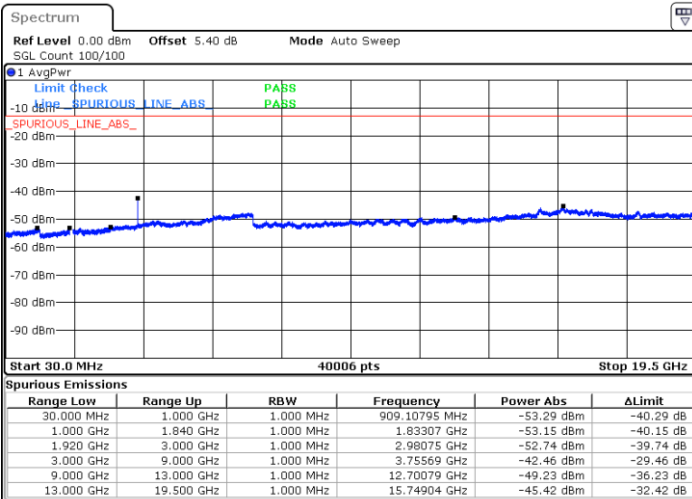

Date: 14 JUN 2017 15:22:12

LTE Band 2 / 5MHz

Lowest Channel / QPSK

Lowest Channel / 16QAM

Date: 14 JUN 2017 15:28:22

Date: 14 JUN 2017 15:29:17

Middle Channel / QPSK

Middle Channel / 16QAM

Date: 14 JUN 2017 15:30:55

Date: 14 JUN 2017 15:31:50

LTE Band 2 / 5MHz

Highest Channel / QPSK

Highest Channel / 16QAM

LTE Band 2 / 10MHz

Lowest Channel / QPSK

Lowest Channel / 16QAM