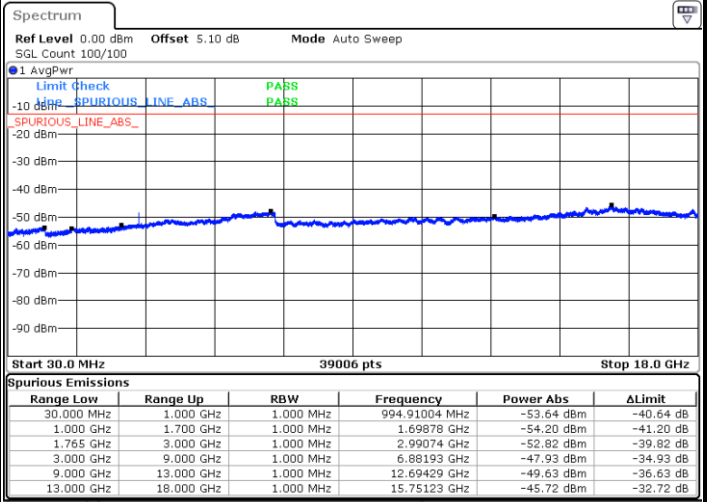

Middle Channel / QPSK

Middle Channel / 16QAM

LTE Band 4 / 5MHz

Highest Channel / QPSK

Highest Channel / 16QAM

LTE Band 4 / 10MHz

Lowest Channel / QPSK

Lowest Channel / 16QAM

LTE Band 4 / 10MHz

Middle Channel / QPSK

Middle Channel / 16QAM

Highest Channel / QPSK

Highest Channel / 16QAM

LTE Band 4 / 15MHz

Lowest Channel / QPSK

Lowest Channel / 16QAM

Middle Channel / QPSK

Middle Channel / 16QAM

LTE Band 4 / 15MHz

Highest Channel / QPSK

Highest Channel / 16QAM

LTE Band 4 / 20MHz

Lowest Channel / QPSK

Lowest Channel / 16QAM

LTE Band 4 / 20MHz

Middle Channel / QPSK

Middle Channel / 16QAM

Highest Channel / QPSK

Highest Channel / 16QAM

LTE Band 5 / 1.4MHz

Lowest Channel / QPSK

Lowest Channel / 16QAM