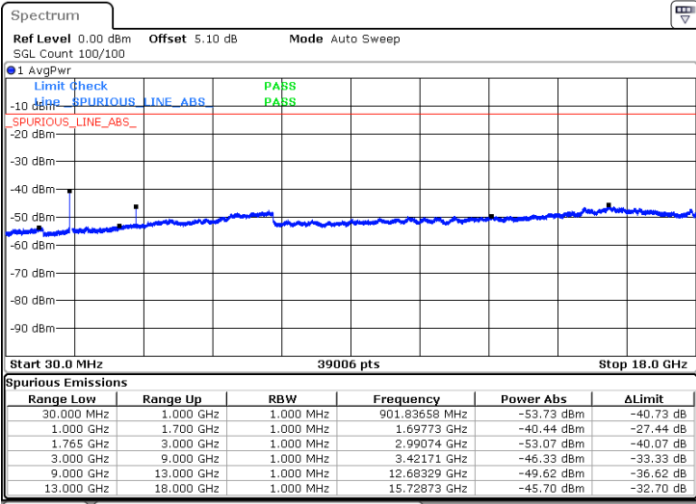

Middle Channel / QPSK

Middle Channel / 16QAM

LTE Band 4 / 5MHz

Highest Channel / QPSK

Highest Channel / 16QAM

LTE Band 4 / 10MHz

Lowest Channel / QPSK

Lowest Channel / 16QAM

LTE Band 4 / 10MHz

Middle Channel / QPSK

Middle Channel / 16QAM

Highest Channel / QPSK

Highest Channel / 16QAM

LTE Band 4 / 15MHz

Lowest Channel / QPSK

Lowest Channel / 16QAM

Middle Channel / QPSK

Middle Channel / 16QAM

LTE Band 4 / 15MHz

Highest Channel / QPSK

Highest Channel / 16QAM

LTE Band 4 / 20MHz

Lowest Channel / QPSK

Lowest Channel / 16QAM

LTE Band 4 / 20MHz

Middle Channel / QPSK

Middle Channel / 16QAM

Highest Channel / QPSK

Highest Channel / 16QAM

LTE Band 5 / 1.4MHz

Lowest Channel / QPSK

Lowest Channel / 16QAM