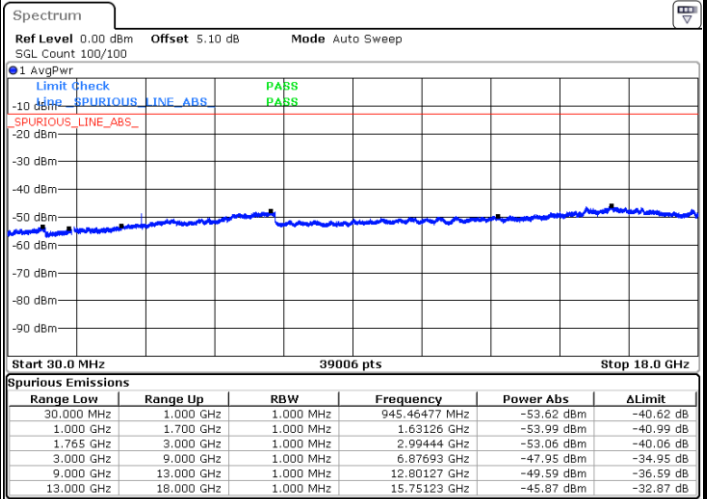

Middle Channel / QPSK

Middle Channel / 16QAM

LTE Band 4 / 1.4MHz

Highest Channel / QPSK

Highest Channel / 16QAM

LTE Band 4 / 3MHz

Lowest Channel / QPSK

Lowest Channel / 16QAM

LTE Band 4 / 3MHz

Middle Channel / QPSK

Middle Channel / 16QAM

Highest Channel / QPSK

Highest Channel / 16QAM

LTE Band 4 / 5MHz

Lowest Channel / QPSK

Lowest Channel / 16QAM

Middle Channel / QPSK

Middle Channel / 16QAM

LTE Band 4 / 5MHz

Highest Channel / QPSK

Highest Channel / 16QAM

LTE Band 4 / 10MHz

Lowest Channel / QPSK

Lowest Channel / 16QAM

LTE Band 4 / 10MHz

Middle Channel / QPSK

Middle Channel / 16QAM

Highest Channel / QPSK

Highest Channel / 16QAM

LTE Band 4 / 15MHz

Lowest Channel / QPSK

Lowest Channel / 16QAM