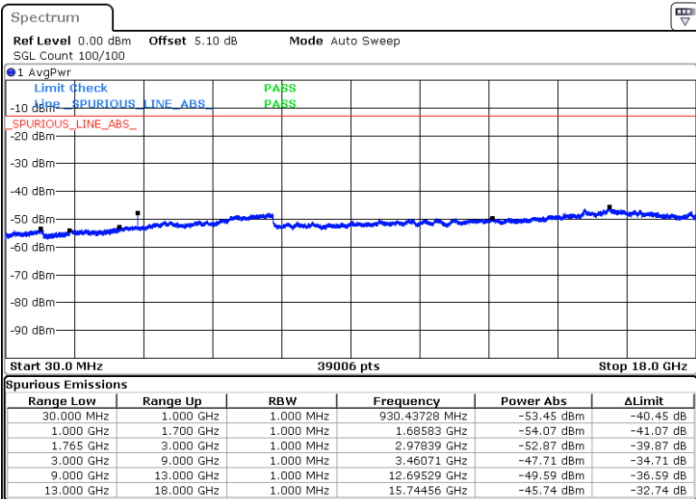

Middle Channel / QPSK

Middle Channel / 16QAM

LTE Band 4 / 1.4MHz

Highest Channel / QPSK

Highest Channel / 16QAM

LTE Band 4 / 3MHz

Lowest Channel / QPSK

Lowest Channel / 16QAM

LTE Band 4 / 3MHz

Middle Channel / QPSK

Middle Channel / 16QAM

Highest Channel / QPSK

Highest Channel / 16QAM

LTE Band 4 / 5MHz

Lowest Channel / QPSK

Lowest Channel / 16QAM

Middle Channel / QPSK

Middle Channel / 16QAM

LTE Band 4 / 5MHz

Highest Channel / QPSK

Highest Channel / 16QAM

LTE Band 4 / 10MHz

Lowest Channel / QPSK

Lowest Channel / 16QAM

LTE Band 4 / 10MHz

Middle Channel / QPSK

Middle Channel / 16QAM

Highest Channel / QPSK

Highest Channel / 16QAM

LTE Band 4 / 15MHz

Lowest Channel / QPSK

Lowest Channel / 16QAM