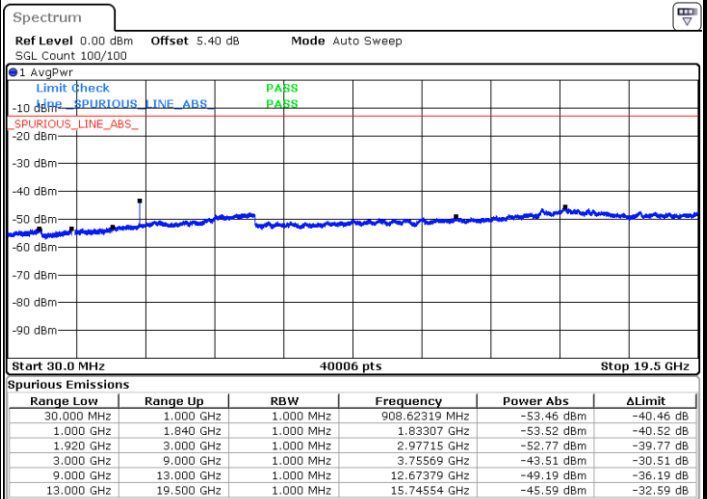

Date: 14 JUN 2017 15:22:12

LTE Band 2 / 5MHz

Lowest Channel / QPSK

Lowest Channel / 16QAM

Date: 14 JUN 2017 15:28:22

Date: 14 JUN 2017 15:29:17

Middle Channel / QPSK

Middle Channel / 16QAM

Date: 14 JUN 2017 15:30:55

Date: 14 JUN 2017 15:31:50

LTE Band 2 / 5MHz

Highest Channel / QPSK

Highest Channel / 16QAM

LTE Band 2 / 10MHz

Lowest Channel / QPSK

Lowest Channel / 16QAM

LTE Band 2 / 10MHz

Middle Channel / QPSK

Date: 14 JUN 2017 15:47:38

Middle Channel / 16QAM

Date: 14 JUN 2017 15:48:33

Highest Channel / QPSK

Date: 14 JUN 2017 15:54:43

Highest Channel / 16QAM