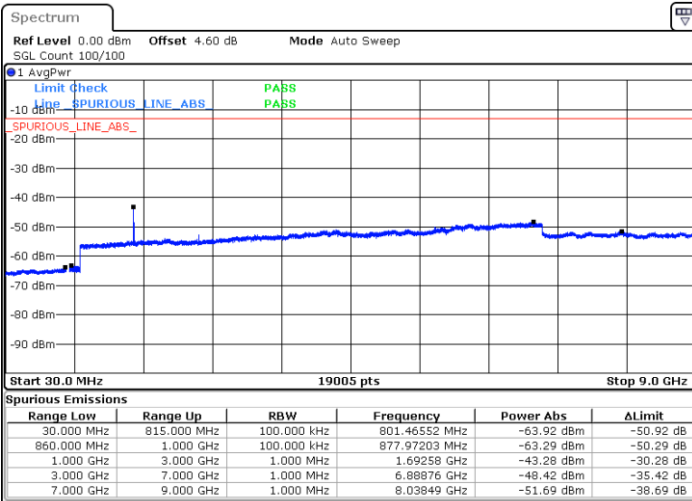

Date: 14 JUN 2017 11:39:51

Highest Channel / 16QAM

Date: 14 JUN 2017 11:40:46

LTE Band 5 / 3MHz

Lowest Channel / QPSK

Date: 14 JUN 2017 11:48:55

Lowest Channel / 16QAM

Date: 14 JUN 2017 11:49:50

LTE Band 5 / 3MHz

Middle Channel / QPSK

Middle Channel / 16QAM

Date: 14 JUN 2017 11:51:28

Date: 14 JUN 2017 11:52:23

Highest Channel / QPSK

Highest Channel / 16QAM

Date: 14 JUN 2017 12:00:32

Date: 14 JUN 2017 12:01:27

LTE Band 5 / 5MHz

Lowest Channel / QPSK

Lowest Channel / 16QAM

Date: 14 JUN 2017 12:09:37

Date: 14 JUN 2017 12:10:32

Middle Channel / QPSK

Middle Channel / 16QAM

Date: 14 JUN 2017 12:12:10

Date: 14 JUN 2017 12:13:05

LTE Band 5 / 5MHz

Highest Channel / QPSK

Date: 14 JUN 2017 12:21:15

Highest Channel / 16QAM

Date: 14 JUN 2017 12:22:10

LTE Band 5 / 10MHz