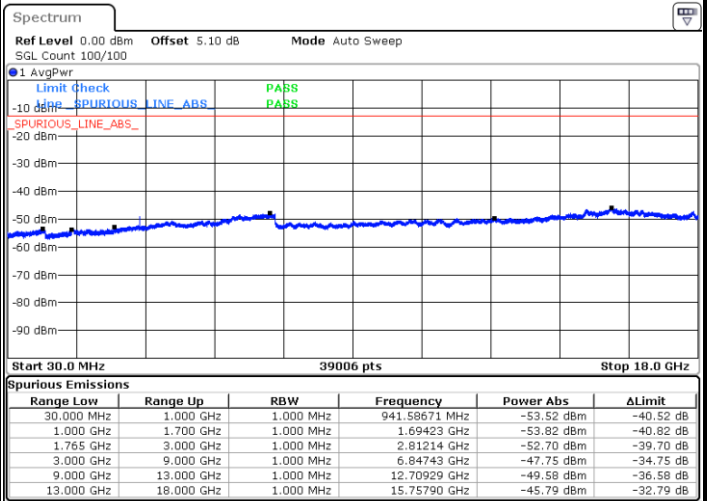

Lowest Channel / QPSK

Lowest Channel / 16QAM

Date: 14 JUN 2017 16:18:33

Date: 14 JUN 2017 16:19:28

LTE Band 2 / 20MHz

Middle Channel / QPSK

Middle Channel / 16QAM

Date: 14 JUN 2017 16:21:06

Date: 14 JUN 2017 16:22:01

Highest Channel / QPSK

Highest Channel / 16QAM

Date: 14 JUN 2017 16:28:14

Date: 14 JUN 2017 16:29:09

LTE Band 4 / 1.4MHz

Lowest Channel / QPSK

Lowest Channel / 16QAM

Middle Channel / QPSK

Middle Channel / 16QAM

LTE Band 4 / 1.4MHz

Highest Channel / QPSK

Highest Channel / 16QAM

LTE Band 4 / 3MHz

Lowest Channel / QPSK

Lowest Channel / 16QAM

LTE Band 4 / 3MHz

Middle Channel / QPSK

Middle Channel / 16QAM

Highest Channel / QPSK

Highest Channel / 16QAM

LTE Band 4 / 5MHz

Lowest Channel / QPSK

Lowest Channel / 16QAM