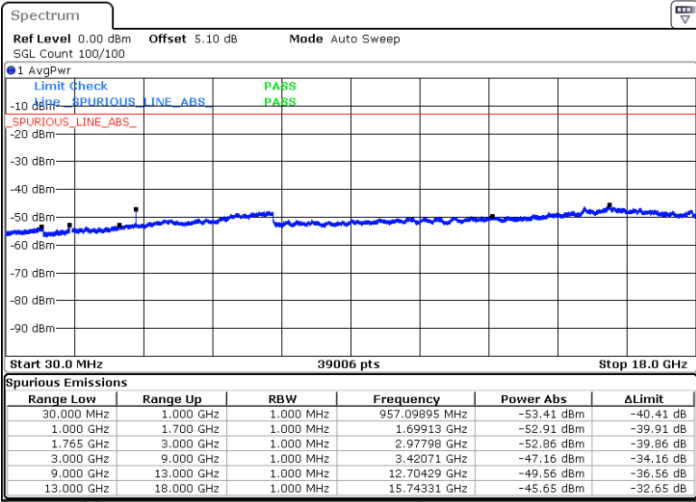

Lowest Channel / QPSK

Lowest Channel / 16QAM

Date: 14 JUN 2017 16:18:33

Date: 14 JUN 2017 16:19:28

LTE Band 2 / 20MHz

Middle Channel / QPSK

Middle Channel / 16QAM

Date: 14 JUN 2017 16:21:06

Date: 14 JUN 2017 16:22:01

Highest Channel / QPSK

Highest Channel / 16QAM

Date: 14 JUN 2017 16:28:14

Date: 14 JUN 2017 16:29:09

LTE Band 4 / 1.4MHz

Lowest Channel / QPSK

Lowest Channel / 16QAM

Middle Channel / QPSK

Middle Channel / 16QAM

LTE Band 4 / 1.4MHz

Highest Channel / QPSK

Highest Channel / 16QAM

LTE Band 4 / 3MHz

Lowest Channel / QPSK

Lowest Channel / 16QAM

LTE Band 4 / 3MHz

Middle Channel / QPSK

Middle Channel / 16QAM

Highest Channel / QPSK

Highest Channel / 16QAM

LTE Band 4 / 5MHz

Lowest Channel / QPSK

Lowest Channel / 16QAM