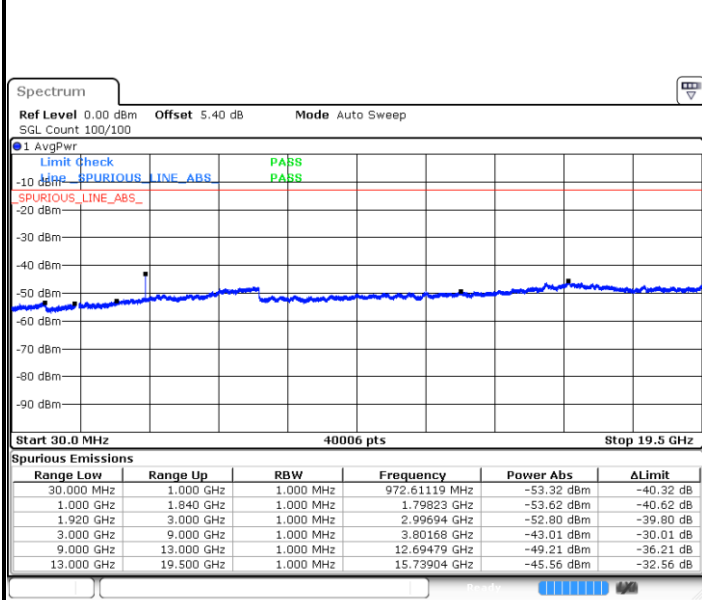

Date: 14 JUN 2017 15:30:55

Date: 14 JUN 2017 15:31:50

LTE Band 2 / 5MHz

Highest Channel / QPSK

Highest Channel / 16QAM

LTE Band 2 / 10MHz

Lowest Channel / QPSK

Lowest Channel / 16QAM

LTE Band 2 / 10MHz

Middle Channel / QPSK

Date: 14 JUN 2017 15:47:38

Middle Channel / 16QAM

Date: 14 JUN 2017 15:48:33

Highest Channel / QPSK

Date: 14 JUN 2017 15:54:43

Highest Channel / 16QAM

Date: 14 JUN 2017 15:55:38

LTE Band 2 / 15MHz

Lowest Channel / QPSK

Lowest Channel / 16QAM

Date: 14 JUN 2017 16:01:49

Date: 14 JUN 2017 16:02:44

Middle Channel / QPSK

Middle Channel / 16QAM

Date: 14 JUN 2017 16:04:23

Date: 14 JUN 2017 16:05:18

LTE Band 2 / 15MHz

Highest Channel / QPSK

Highest Channel / 16QAM

Date: 14 JUN 2017 16:11:28

Date: 14 JUN 2017 16:12:23

LTE Band 2 / 20MHz