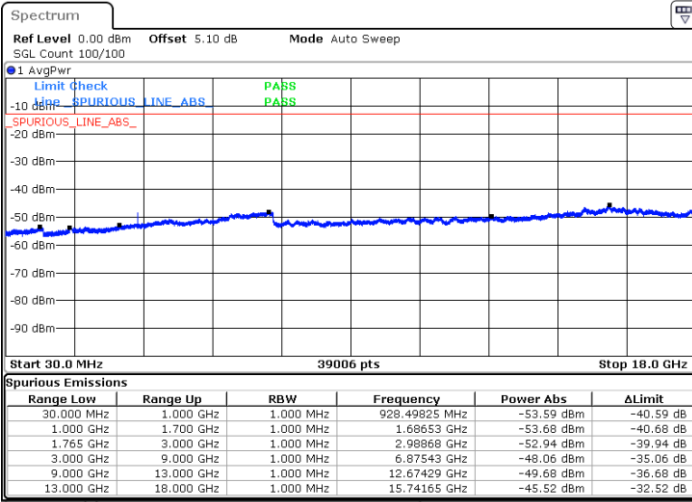

Date: 14 JUN 2017 16:22:01

Highest Channel / QPSK

Highest Channel / 16QAM

Date: 14 JUN 2017 16:28:14

Date: 14 JUN 2017 16:29:09

LTE Band 4 / 1.4MHz

Lowest Channel / QPSK

Lowest Channel / 16QAM

Middle Channel / QPSK

Middle Channel / 16QAM

LTE Band 4 / 1.4MHz

Highest Channel / QPSK

Highest Channel / 16QAM

LTE Band 4 / 3MHz

Lowest Channel / QPSK

Lowest Channel / 16QAM

LTE Band 4 / 3MHz

Middle Channel / QPSK

Middle Channel / 16QAM

Highest Channel / QPSK

Highest Channel / 16QAM

LTE Band 4 / 5MHz

Lowest Channel / QPSK

Lowest Channel / 16QAM

Middle Channel / QPSK

Middle Channel / 16QAM

LTE Band 4 / 5MHz

Highest Channel / QPSK

Highest Channel / 16QAM

LTE Band 4 / 10MHz

Lowest Channel / QPSK

Lowest Channel / 16QAM