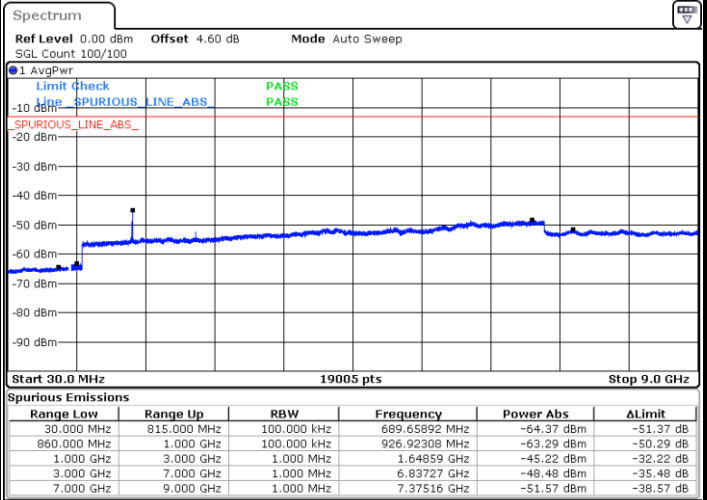

Middle Channel / QPSK

Middle Channel / 16QAM

LTE Band 4 / 15MHz

Highest Channel / QPSK

Highest Channel / 16QAM

LTE Band 4 / 20MHz

Lowest Channel / QPSK

Lowest Channel / 16QAM

LTE Band 4 / 20MHz

Middle Channel / QPSK

Middle Channel / 16QAM

Highest Channel / QPSK

Highest Channel / 16QAM

LTE Band 5 / 1.4MHz

Lowest Channel / QPSK

Lowest Channel / 16QAM

Date: 14 JUN 2017 11:28:13

Date: 14 JUN 2017 11:29:08

Middle Channel / QPSK

Middle Channel / 16QAM

Date: 14 JUN 2017 11:30:46

Date: 14 JUN 2017 11:31:41

LTE Band 5 / 1.4MHz

Highest Channel / QPSK

Date: 14 JUN 2017 11:39:51

Highest Channel / 16QAM

Date: 14 JUN 2017 11:40:46

LTE Band 5 / 3MHz

Lowest Channel / QPSK

Date: 14 JUN 2017 11:48:55

Lowest Channel / 16QAM

Date: 14 JUN 2017 11:49:50