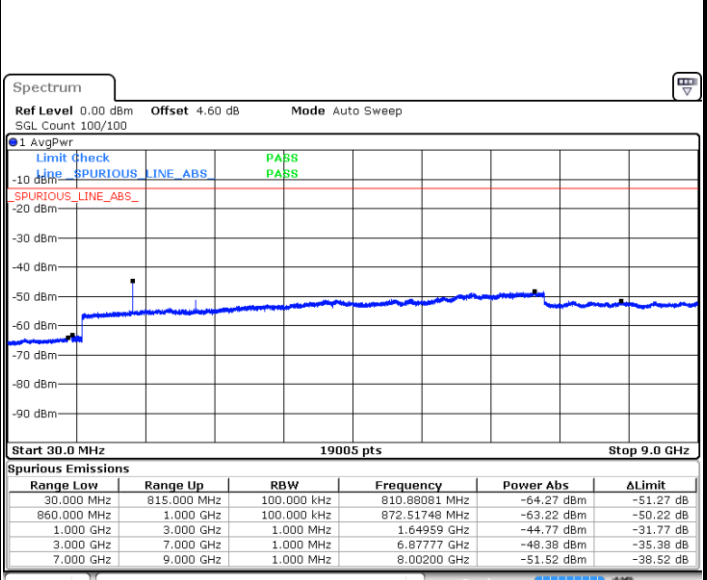

Date: 14 JUN 2017 12:01:27

LTE Band 5 / 5MHz

Lowest Channel / QPSK

Lowest Channel / 16QAM

Date: 14 JUN 2017 12:09:37

Date: 14 JUN 2017 12:10:32

Middle Channel / QPSK

Middle Channel / 16QAM

Date: 14 JUN 2017 12:12:10

Date: 14 JUN 2017 12:13:05

LTE Band 5 / 5MHz

Highest Channel / QPSK

Date: 14 JUN 2017 12:21:15

Highest Channel / 16QAM

Date: 14 JUN 2017 12:22:10

LTE Band 5 / 10MHz

Lowest Channel / QPSK

Date: 14 JUN 2017 12:30:19

Lowest Channel / 16QAM

Date: 14 JUN 2017 12:31:15

LTE Band 5 / 10MHz

Middle Channel / QPSK

Middle Channel / 16QAM

Date: 14 JUN 2017 12:32:52

Date: 14 JUN 2017 12:33:47

Highest Channel / QPSK

Highest Channel / 16QAM

Date: 14 JUN 2017 12:41:57

Date: 14 JUN 2017 12:42:52