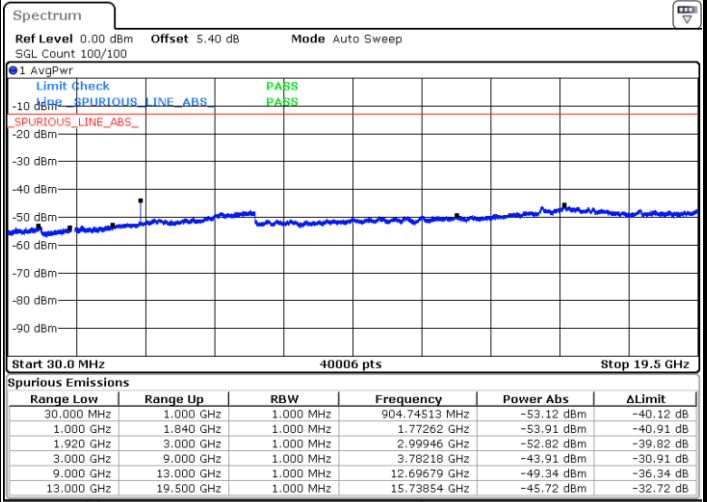

Date: 14 JUN 2017 16:04:23

Date: 14 JUN 2017 16:05:18

LTE Band 2 / 15MHz

Highest Channel / QPSK

Highest Channel / 16QAM

Date: 14 JUN 2017 16:11:28

Date: 14 JUN 2017 16:12:23

LTE Band 2 / 20MHz

Lowest Channel / QPSK

Lowest Channel / 16QAM

Date: 14 JUN 2017 16:18:33

Date: 14 JUN 2017 16:19:28

LTE Band 2 / 20MHz

Middle Channel / QPSK

Middle Channel / 16QAM

Date: 14 JUN 2017 16:21:06

Date: 14 JUN 2017 16:22:01

Highest Channel / QPSK

Highest Channel / 16QAM

Date: 14 JUN 2017 16:28:14

Date: 14 JUN 2017 16:29:09

LTE Band 4 / 1.4MHz

Lowest Channel / QPSK

Lowest Channel / 16QAM

Middle Channel / QPSK

Middle Channel / 16QAM

LTE Band 4 / 1.4MHz

Highest Channel / QPSK

Highest Channel / 16QAM

LTE Band 4 / 3MHz

Lowest Channel / QPSK

Lowest Channel / 16QAM