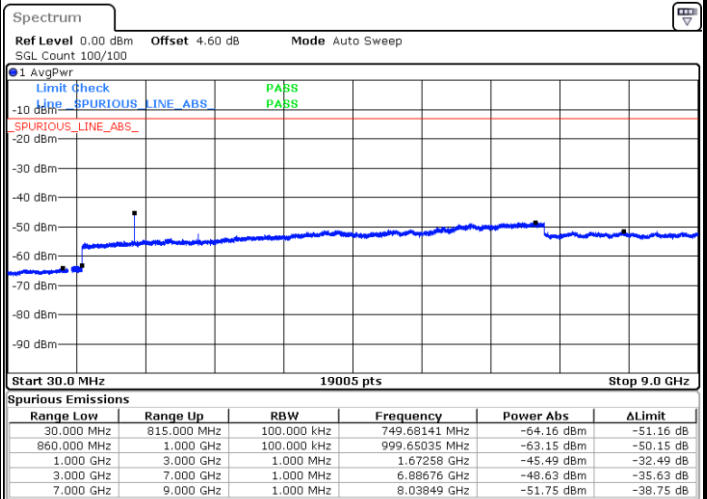

Middle Channel / QPSK

Middle Channel / 16QAM

LTE Band 4 / 15MHz

Highest Channel / QPSK

Highest Channel / 16QAM

LTE Band 4 / 20MHz

Lowest Channel / QPSK

Lowest Channel / 16QAM

LTE Band 4 / 20MHz

Middle Channel / QPSK

Middle Channel / 16QAM

Highest Channel / QPSK

Highest Channel / 16QAM

LTE Band 5 / 1.4MHz

Lowest Channel / QPSK

Lowest Channel / 16QAM

Date: 14 JUN 2017 11:28:13

Date: 14 JUN 2017 11:29:08

Middle Channel / QPSK

Middle Channel / 16QAM

Date: 14 JUN 2017 11:30:46

Date: 14 JUN 2017 11:31:41

LTE Band 5 / 1.4MHz

Highest Channel / QPSK

Date: 14 JUN 2017 11:39:51

Highest Channel / 16QAM

Date: 14 JUN 2017 11:40:46

LTE Band 5 / 3MHz

Lowest Channel / QPSK

Date: 14 JUN 2017 11:48:55

Lowest Channel / 16QAM

Date: 14 JUN 2017 11:49:50