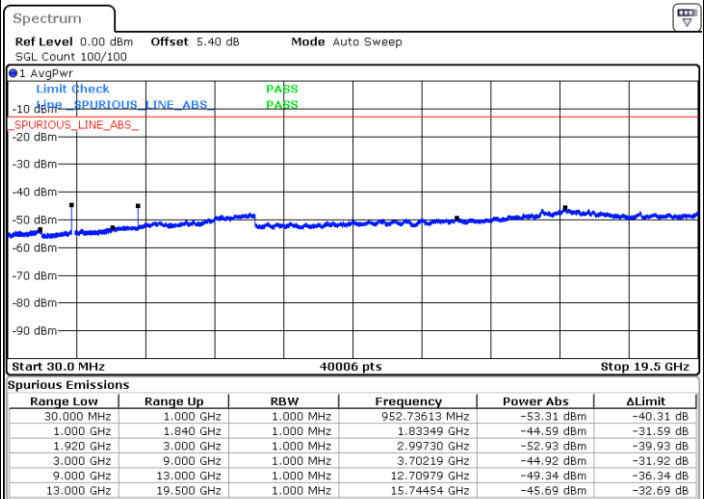

Date: 14 JUN 2017 15:55:38

LTE Band 2 / 15MHz

Lowest Channel / QPSK

Lowest Channel / 16QAM

Date: 14 JUN 2017 16:01:49

Date: 14 JUN 2017 16:02:44

Middle Channel / QPSK

Middle Channel / 16QAM

Date: 14 JUN 2017 16:04:23

Date: 14 JUN 2017 16:05:18

LTE Band 2 / 15MHz

Highest Channel / QPSK

Highest Channel / 16QAM

Date: 14 JUN 2017 16:11:28

Date: 14 JUN 2017 16:12:23

LTE Band 2 / 20MHz

Lowest Channel / QPSK

Lowest Channel / 16QAM

Date: 14 JUN 2017 16:18:33

Date: 14 JUN 2017 16:19:28

LTE Band 2 / 20MHz

Middle Channel / QPSK

Middle Channel / 16QAM

Date: 14 JUN 2017 16:21:06

Date: 14 JUN 2017 16:22:01

Highest Channel / QPSK

Highest Channel / 16QAM

Date: 14 JUN 2017 16:28:14

Date: 14 JUN 2017 16:29:09

LTE Band 4 / 1.4MHz

Lowest Channel / QPSK

Lowest Channel / 16QAM