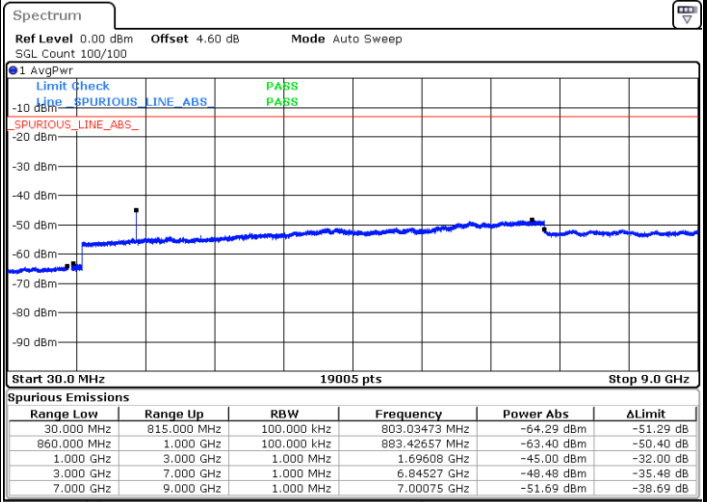

LTE Band 4 / 20MHz

Middle Channel / QPSK

Middle Channel / 16QAM

Highest Channel / QPSK

Highest Channel / 16QAM

LTE Band 5 / 1.4MHz

Lowest Channel / QPSK

Lowest Channel / 16QAM

Date: 14 JUN 2017 11:28:13

Date: 14 JUN 2017 11:29:08

Middle Channel / QPSK

Middle Channel / 16QAM

Date: 14 JUN 2017 11:30:46

Date: 14 JUN 2017 11:31:41

LTE Band 5 / 1.4MHz

Highest Channel / QPSK

Date: 14 JUN 2017 11:39:51

Highest Channel / 16QAM

Date: 14 JUN 2017 11:40:46

LTE Band 5 / 3MHz

Lowest Channel / QPSK

Date: 14 JUN 2017 11:48:55

Lowest Channel / 16QAM

Date: 14 JUN 2017 11:49:50