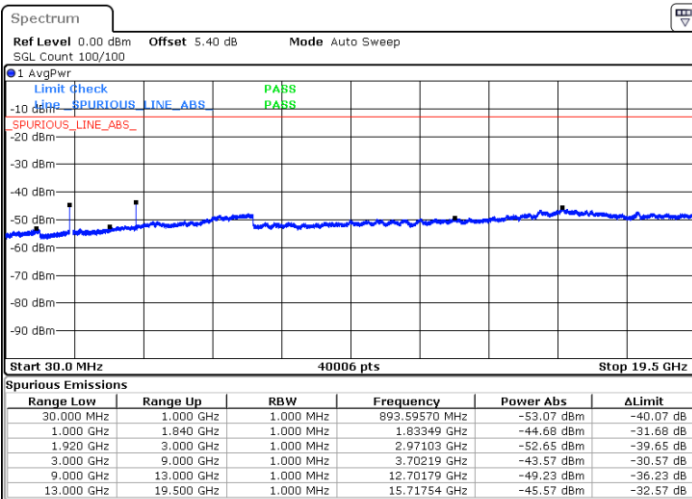

Date: 14 JUN 2017 15:55:38

LTE Band 2 / 15MHz

Lowest Channel / QPSK

Lowest Channel / 16QAM

Date: 14 JUN 2017 16:01:49

Date: 14 JUN 2017 16:02:44

Middle Channel / QPSK

Middle Channel / 16QAM

Date: 14 JUN 2017 16:04:23

Date: 14 JUN 2017 16:05:18

LTE Band 2 / 15MHz

Highest Channel / QPSK

Highest Channel / 16QAM

Date: 14 JUN 2017 16:11:28

Date: 14 JUN 2017 16:12:23

LTE Band 2 / 20MHz

Lowest Channel / QPSK

Lowest Channel / 16QAM

Date: 14 JUN 2017 16:18:33

Date: 14 JUN 2017 16:19:28

LTE Band 2 / 20MHz

Middle Channel / QPSK

Middle Channel / 16QAM

Date: 14 JUN 2017 16:21:06

Date: 14 JUN 2017 16:22:01

Highest Channel / QPSK

Highest Channel / 16QAM

Date: 14 JUN 2017 16:28:14

Date: 14 JUN 2017 16:29:09

LTE Band 4 / 1.4MHz

Lowest Channel / QPSK

Lowest Channel / 16QAM