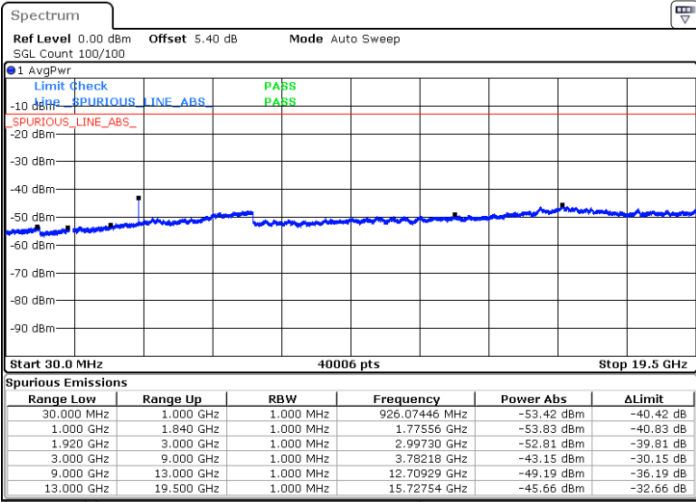

Date: 14 JUN 2017 16:04:23

Date: 14 JUN 2017 16:05:18

LTE Band 2 / 15MHz

Highest Channel / QPSK

Highest Channel / 16QAM

Date: 14 JUN 2017 16:11:28

Date: 14 JUN 2017 16:12:23

LTE Band 2 / 20MHz

Lowest Channel / QPSK

Lowest Channel / 16QAM

Date: 14 JUN 2017 16:18:33

Date: 14 JUN 2017 16:19:28

LTE Band 2 / 20MHz

Middle Channel / QPSK

Middle Channel / 16QAM

Date: 14 JUN 2017 16:21:06

Date: 14 JUN 2017 16:22:01

Highest Channel / QPSK

Highest Channel / 16QAM

Date: 14 JUN 2017 16:28:14

Date: 14 JUN 2017 16:29:09

LTE Band 4 / 1.4MHz

Lowest Channel / QPSK

Lowest Channel / 16QAM

Middle Channel / QPSK

Middle Channel / 16QAM

LTE Band 4 / 1.4MHz

Highest Channel / QPSK

Highest Channel / 16QAM

LTE Band 4 / 3MHz

Lowest Channel / QPSK

Lowest Channel / 16QAM