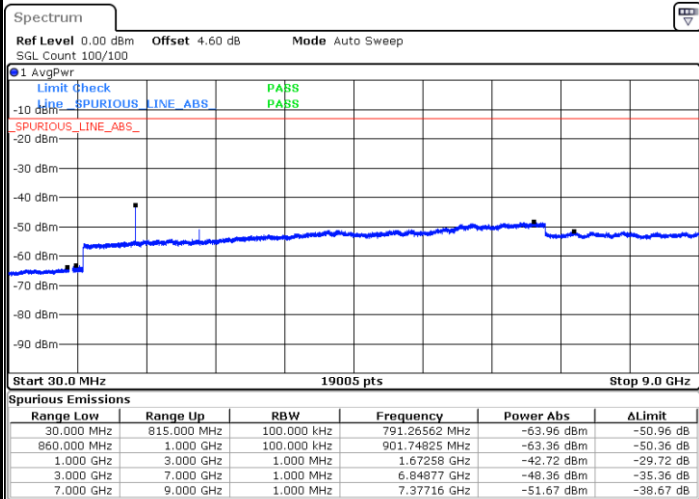

Middle Channel / QPSK

Middle Channel / 16QAM

LTE Band 4 / 15MHz

Highest Channel / QPSK

Highest Channel / 16QAM

LTE Band 4 / 20MHz

Lowest Channel / QPSK

Lowest Channel / 16QAM

LTE Band 4 / 20MHz

Middle Channel / QPSK

Middle Channel / 16QAM

Highest Channel / QPSK

Highest Channel / 16QAM

LTE Band 5 / 1.4MHz

Lowest Channel / QPSK

Lowest Channel / 16QAM

Date: 14 JUN 2017 11:28:13

Date: 14 JUN 2017 11:29:08

Middle Channel / QPSK

Middle Channel / 16QAM

Date: 14 JUN 2017 11:30:46

Date: 14 JUN 2017 11:31:41

LTE Band 5 / 1.4MHz

Highest Channel / QPSK

Date: 14 JUN 2017 11:39:51

Highest Channel / 16QAM

Date: 14 JUN 2017 11:40:46

LTE Band 5 / 3MHz

Lowest Channel / QPSK

Date: 14 JUN 2017 11:48:55

Lowest Channel / 16QAM

Date: 14 JUN 2017 11:49:50