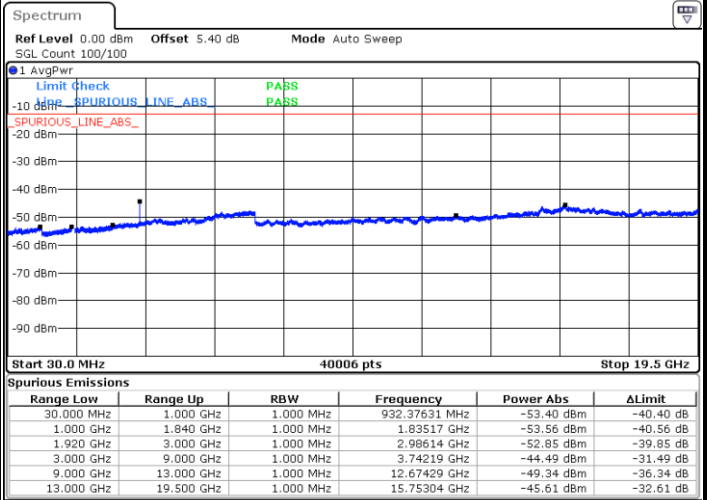

Date: 14 JUN 2017 16:04:23

Date: 14 JUN 2017 16:05:18

LTE Band 2 / 15MHz

Highest Channel / QPSK

Highest Channel / 16QAM

Date: 14 JUN 2017 16:11:28

Date: 14 JUN 2017 16:12:23

LTE Band 2 / 20MHz

Lowest Channel / QPSK

Lowest Channel / 16QAM

Date: 14 JUN 2017 16:18:33

Date: 14 JUN 2017 16:19:28

LTE Band 2 / 20MHz

Middle Channel / QPSK

Middle Channel / 16QAM

Date: 14 JUN 2017 16:21:06

Date: 14 JUN 2017 16:22:01

Highest Channel / QPSK

Highest Channel / 16QAM

Date: 14 JUN 2017 16:28:14

Date: 14 JUN 2017 16:29:09

LTE Band 4 / 1.4MHz

Lowest Channel / QPSK

Lowest Channel / 16QAM

Middle Channel / QPSK

Middle Channel / 16QAM

LTE Band 4 / 1.4MHz

Highest Channel / QPSK

Highest Channel / 16QAM

LTE Band 4 / 3MHz

Lowest Channel / QPSK

Lowest Channel / 16QAM