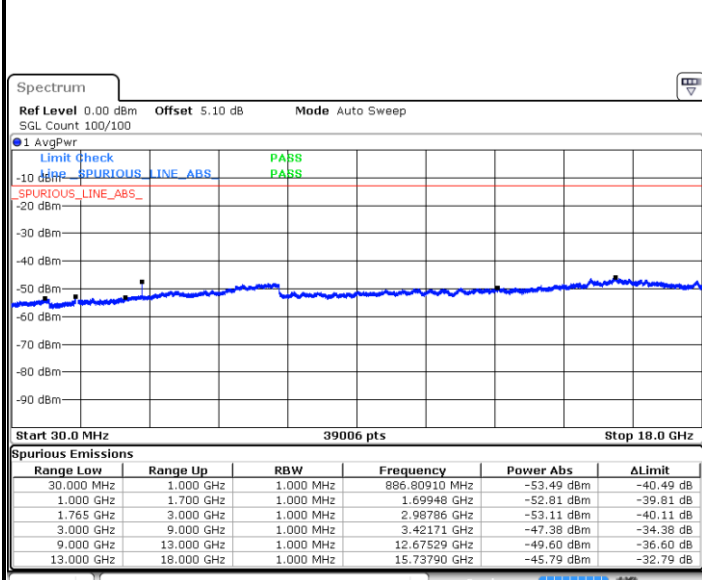

LTE Band 4 / 3MHz

Middle Channel / QPSK

Middle Channel / 16QAM

Highest Channel / QPSK

Highest Channel / 16QAM

LTE Band 4 / 5MHz

Lowest Channel / QPSK

Lowest Channel / 16QAM

Middle Channel / QPSK

Middle Channel / 16QAM

LTE Band 4 / 5MHz

Highest Channel / QPSK

Highest Channel / 16QAM

LTE Band 4 / 10MHz

Lowest Channel / QPSK

Lowest Channel / 16QAM

LTE Band 4 / 10MHz

Middle Channel / QPSK

Middle Channel / 16QAM

Highest Channel / QPSK

Highest Channel / 16QAM

LTE Band 4 / 15MHz

Lowest Channel / QPSK

Lowest Channel / 16QAM

Middle Channel / QPSK

Middle Channel / 16QAM

LTE Band 4 / 15MHz

Highest Channel / QPSK

Highest Channel / 16QAM

LTE Band 4 / 20MHz

Lowest Channel / QPSK

Lowest Channel / 16QAM