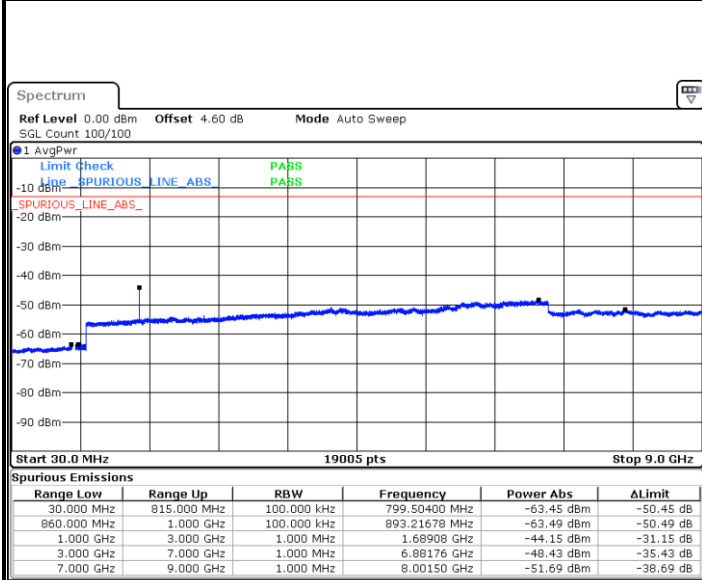

LTE Band 5 / 3MHz

Middle Channel / QPSK

Middle Channel / 16QAM

Date: 14 JUN 2017 11:51:28

Date: 14 JUN 2017 11:52:23

Highest Channel / QPSK

Highest Channel / 16QAM

Date: 14 JUN 2017 12:00:32

Date: 14 JUN 2017 12:01:27

LTE Band 5 / 5MHz

Lowest Channel / QPSK

Lowest Channel / 16QAM

Date: 14 JUN 2017 12:09:37

Date: 14 JUN 2017 12:10:32

Middle Channel / QPSK

Middle Channel / 16QAM

Date: 14 JUN 2017 12:12:10

Date: 14 JUN 2017 12:13:05

LTE Band 5 / 5MHz

Highest Channel / QPSK

Date: 14 JUN 2017 12:21:15

Highest Channel / 16QAM

Date: 14 JUN 2017 12:22:10

LTE Band 5 / 10MHz

Lowest Channel / QPSK

Date: 14 JUN 2017 12:30:19

Lowest Channel / 16QAM

Date: 14 JUN 2017 12:31:15

LTE Band 5 / 10MHz

Middle Channel / QPSK

Middle Channel / 16QAM

Date: 14 JUN 2017 12:32:52