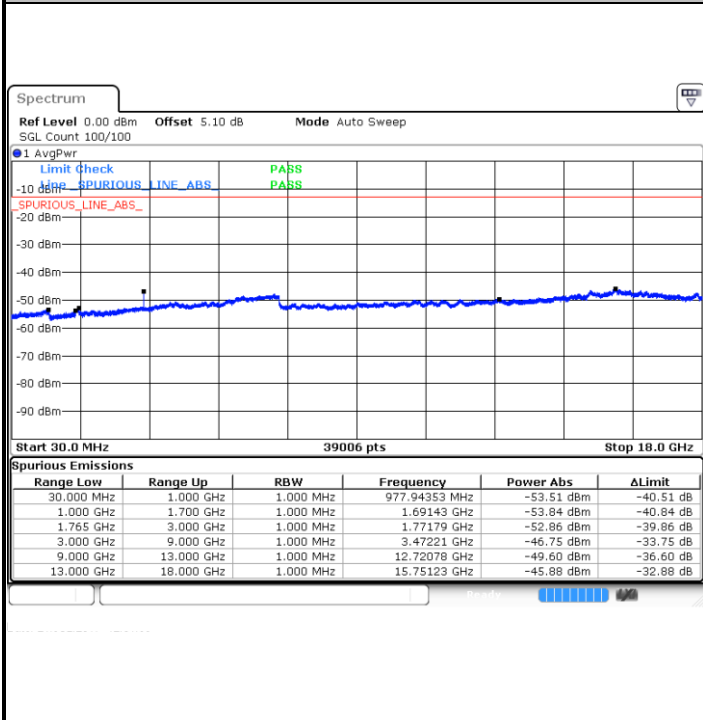

Middle Channel / QPSK

Middle Channel / 16QAM

LTE Band 4 / 15MHz

Highest Channel / QPSK

Highest Channel / 16QAM

LTE Band 4 / 20MHz

Lowest Channel / QPSK

Lowest Channel / 16QAM

LTE Band 4 / 20MHz

Middle Channel / QPSK

Middle Channel / 16QAM

Highest Channel / QPSK

Highest Channel / 16QAM

LTE Band 5 / 1.4MHz

Lowest Channel / QPSK

Lowest Channel / 16QAM

Date: 14 JUN 2017 11:28:13

Date: 14 JUN 2017 11:29:08

Middle Channel / QPSK

Middle Channel / 16QAM

Date: 14 JUN 2017 11:30:46

Date: 14 JUN 2017 11:31:41

LTE Band 5 / 1.4MHz

Highest Channel / QPSK

Date: 14 JUN 2017 11:39:51

Highest Channel / 16QAM

Date: 14 JUN 2017 11:40:46

LTE Band 5 / 3MHz

Lowest Channel / QPSK

Date: 14 JUN 2017 11:48:55

Lowest Channel / 16QAM

Date: 14 JUN 2017 11:49:50