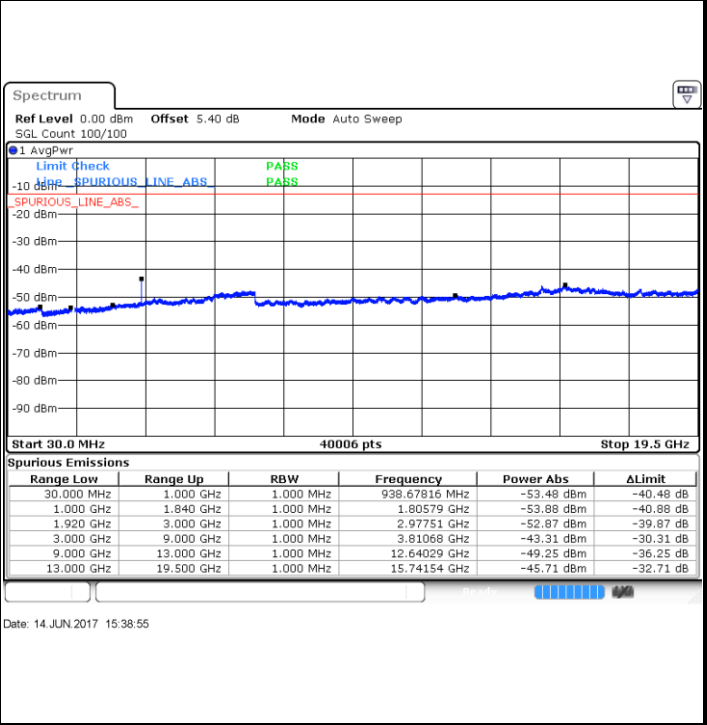

Date: 14 JUN 2017 15:22:12

LTE Band 2 / 5MHz

Lowest Channel / QPSK

Lowest Channel / 16QAM

Date: 14 JUN 2017 15:28:22

Date: 14 JUN 2017 15:29:17

Middle Channel / QPSK

Middle Channel / 16QAM

Date: 14 JUN 2017 15:30:55

Date: 14 JUN 2017 15:31:50

LTE Band 2 / 5MHz

Highest Channel / QPSK

Highest Channel / 16QAM

LTE Band 2 / 10MHz

Lowest Channel / QPSK

Lowest Channel / 16QAM

LTE Band 2 / 10MHz

Middle Channel / QPSK

Date: 14 JUN 2017 15:47:38

Middle Channel / 16QAM

Date: 14 JUN 2017 15:48:33

Highest Channel / QPSK

Date: 14 JUN 2017 15:54:43

Highest Channel / 16QAM

Date: 14 JUN 2017 15:55:38

LTE Band 2 / 15MHz

Lowest Channel / QPSK

Lowest Channel / 16QAM

Date: 14 JUN 2017 16:01:49

Date: 14 JUN 2017 16:02:44

Middle Channel / QPSK

Middle Channel / 16QAM