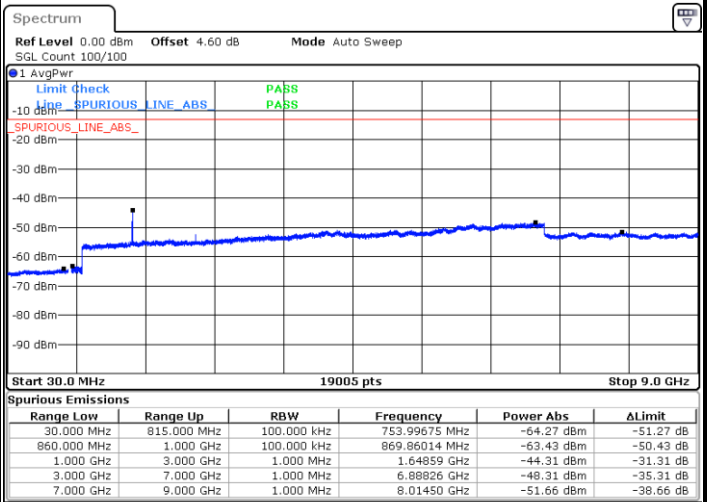

Date: 14 JUN 2017 11:28:13

Date: 14 JUN 2017 11:29:08

Middle Channel / QPSK

Middle Channel / 16QAM

Date: 14 JUN 2017 11:30:46

Date: 14 JUN 2017 11:31:41

LTE Band 5 / 1.4MHz

Highest Channel / QPSK

Date: 14 JUN 2017 11:39:51

Highest Channel / 16QAM

Date: 14 JUN 2017 11:40:46

LTE Band 5 / 3MHz

Lowest Channel / QPSK

Date: 14 JUN 2017 11:48:55

Lowest Channel / 16QAM

Date: 14 JUN 2017 11:49:50

LTE Band 5 / 3MHz

Middle Channel / QPSK

Middle Channel / 16QAM

Date: 14 JUN 2017 11:51:28

Date: 14 JUN 2017 11:52:23

Highest Channel / QPSK

Highest Channel / 16QAM

Date: 14 JUN 2017 12:00:32