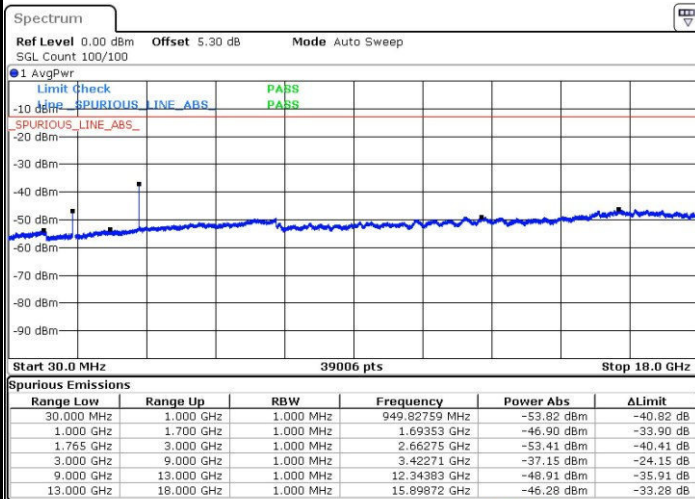

Highest Channel / 16QAM

Date: 24.OCT.2016 23:43:04

Date: 24.OCT.2016 23:44:00

LTE Band 4 / 15MHz

Lowest Channel / QPSK

Lowest Channel / 16QAM

Date: 24.OCT.2016 23:50:10

Date: 24.OCT.2016 23:51:06

Middle Channel / QPSK

Middle Channel / 16QAM

Date: 24.OCT.2016 23:52:44

Date: 24.OCT.2016 23:53:40

LTE Band 4 / 15MHz

Highest Channel / QPSK

Date: 24.OCT.2016 23:59:50

Highest Channel / 16QAM

Date: 25.OCT.2016 00:00:45

LTE Band 4 / 20MHz

Lowest Channel / QPSK

Date: 25.OCT.2016 00:06:56

Lowest Channel / 16QAM

Date: 25.OCT.2016 00:07:51