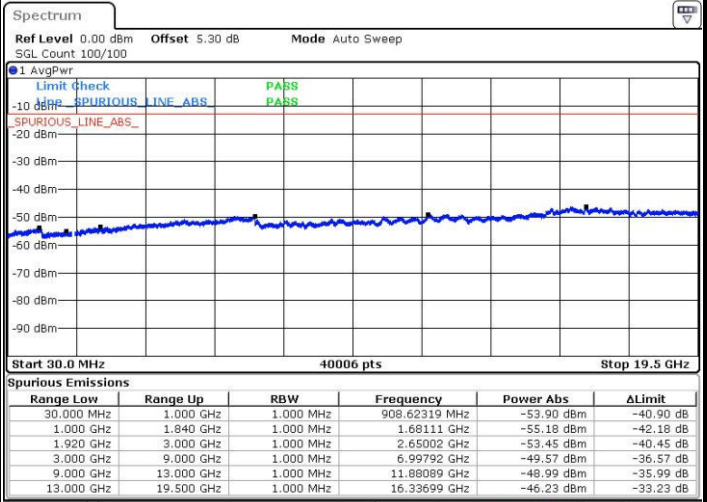

Date: 24.OCT.2016 20:41:46

LTE Band 2 / 5MHz

Highest Channel / QPSK

Highest Channel / 16QAM

Lowest Channel / QPSK

Lowest Channel / 16QAM

LTE Band 2 / 10MHz

Middle Channel / QPSK

Middle Channel / 16QAM

Date: 24.OCT.2016 20:57:33

Date: 24.OCT.2016 20:58:29

Highest Channel / QPSK

Highest Channel / 16QAM

Date: 24.OCT.2016 21:04:38

Date: 24.OCT.2016 21:05:34

LTE Band 2 / 15MHz