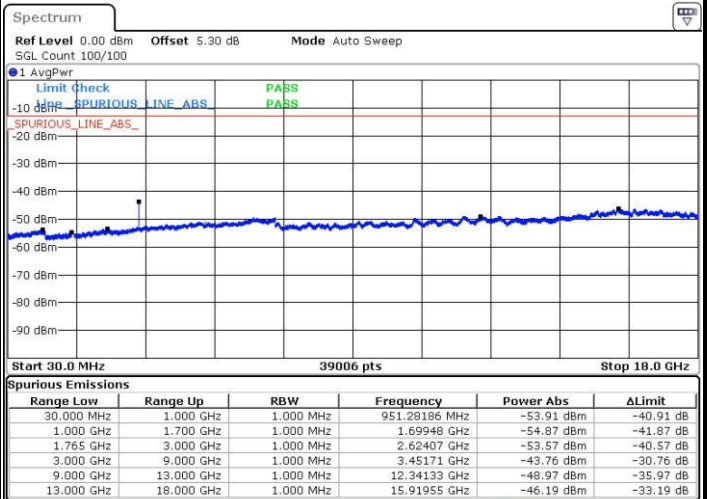

LTE Band 4 / 5MHz

Highest Channel / QPSK

Date: 24.OCT.2016 23:23:28

Highest Channel / 16QAM

Date: 24.OCT.2016 23:24:09

LTE Band 4 / 10MHz

Lowest Channel / QPSK

Date: 24.OCT.2016 23:33:25

Lowest Channel / 16QAM

Date: 24.OCT.2016 23:34:20

LTE Band 4 / 10MHz

Middle Channel / QPSK

Middle Channel / 16QAM

Date: 24.OCT.2016 23:35:58

Date: 24.OCT.2016 23:36:54

Highest Channel / QPSK

Highest Channel / 16QAM

Date: 24.OCT.2016 23:43:04

Date: 24.OCT.2016 23:44:00

LTE Band 4 / 15MHz

Lowest Channel / QPSK

Lowest Channel / 16QAM

Date: 24.OCT.2016 23:50:10

Date: 24.OCT.2016 23:51:06

Middle Channel / QPSK

Middle Channel / 16QAM

Date: 24.OCT.2016 23:52:44

Date: 24.OCT.2016 23:53:40

LTE Band 4 / 15MHz

Highest Channel / QPSK

Date: 24.OCT.2016 23:59:50

Highest Channel / 16QAM