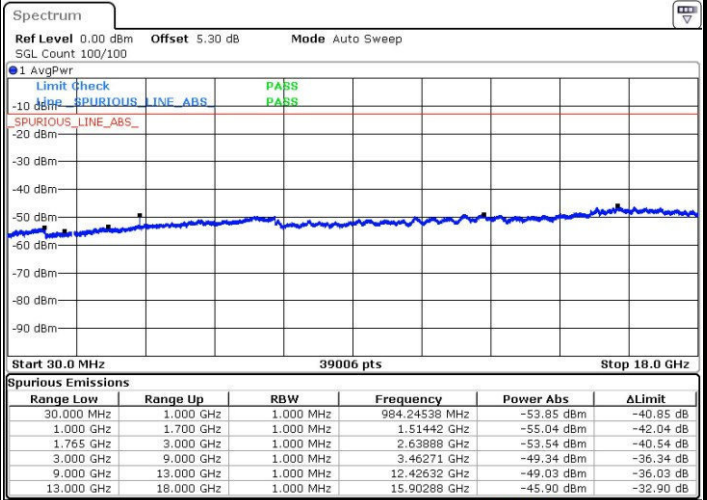

Middle Channel / QPSK

Middle Channel / 16QAM

Date: 24.OCT.2016 22:23:33

Date: 24.OCT.2016 22:24:29

LTE Band 4 / 1.4MHz

Highest Channel / QPSK

Date: 24.OCT.2016 22:30:38

Highest Channel / 16QAM

Date: 24.OCT.2016 22:31:34

LTE Band 4 / 3MHz

Lowest Channel / QPSK

Date: 24.OCT.2016 22:37:43

Lowest Channel / 16QAM

Date: 24.OCT.2016 22:38:39

LTE Band 4 / 3MHz

Middle Channel / QPSK

Middle Channel / 16QAM

Date: 24.OCT.2016 22:40:16

Date: 24.OCT.2016 22:41:12

Highest Channel / QPSK

Highest Channel / 16QAM

Date: 24.OCT.2016 22:47:21

Date: 24.OCT.2016 22:48:17

LTE Band 4 / 5MHz