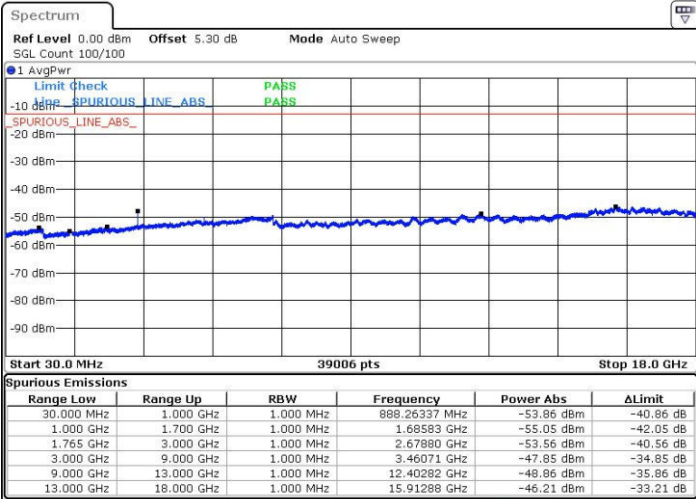

Middle Channel / 16QAM

Date: 24.OCT.2016 22:40:16

Date: 24.OCT.2016 22:41:12

Highest Channel / QPSK

Highest Channel / 16QAM

Date: 24.OCT.2016 22:47:21

Date: 24.OCT.2016 22:48:17

LTE Band 4 / 5MHz

Lowest Channel / QPSK

Lowest Channel / 16QAM

Date: 24.OCT.2016 22:54:26

Date: 24.OCT.2016 22:55:22

Middle Channel / QPSK

Middle Channel / 16QAM

Date: 24.OCT.2016 22:56:59

Date: 24.OCT.2016 22:57:55

LTE Band 4 / 5MHz

Highest Channel / QPSK

Date: 24.OCT.2016 23:23:28

Highest Channel / 16QAM

Date: 24.OCT.2016 23:24:09

LTE Band 4 / 10MHz

Lowest Channel / QPSK

Date: 24.OCT.2016 23:33:25