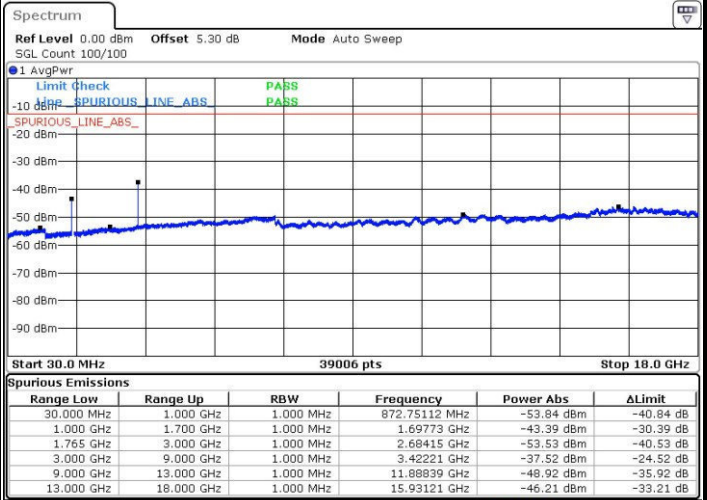

Lowest Channel / 16QAM

Date: 24.OCT.2016 23:34:20

LTE Band 4 / 10MHz

Middle Channel / QPSK

Middle Channel / 16QAM

Date: 24.OCT.2016 23:35:58

Date: 24.OCT.2016 23:36:54

Highest Channel / QPSK

Highest Channel / 16QAM

Date: 24.OCT.2016 23:43:04

Date: 24.OCT.2016 23:44:00

LTE Band 4 / 15MHz

Lowest Channel / QPSK

Lowest Channel / 16QAM

Date: 24.OCT.2016 23:50:10

Date: 24.OCT.2016 23:51:06

Middle Channel / QPSK

Middle Channel / 16QAM

Date: 24.OCT.2016 23:52:44

Date: 24.OCT.2016 23:53:40

LTE Band 4 / 15MHz

Highest Channel / QPSK

Date: 24.OCT.2016 23:59:50

Highest Channel / 16QAM