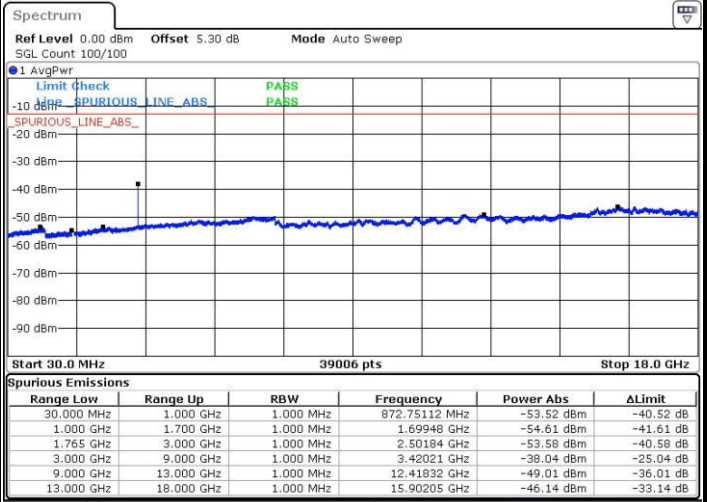

Lowest Channel / 16QAM

Date: 24.OCT.2016 21:29:22

LTE Band 2 / 20MHz

Middle Channel / QPSK

Middle Channel / 16QAM

Date: 24.OCT.2016 21:30:59

Date: 24.OCT.2016 21:31:55

Highest Channel / QPSK

Highest Channel / 16QAM

Date: 24.OCT.2016 21:38:04

Date: 24.OCT.2016 21:39:00

LTE Band 4 / 1.4MHz

Lowest Channel / QPSK

Lowest Channel / 16QAM

Date: 24.OCT.2016 22:21:00

Date: 24.OCT.2016 22:21:56

Middle Channel / QPSK

Middle Channel / 16QAM

Date: 24.OCT.2016 22:23:33

Date: 24.OCT.2016 22:24:29

LTE Band 4 / 1.4MHz

Highest Channel / QPSK

Date: 24.OCT.2016 22:30:38

Highest Channel / 16QAM