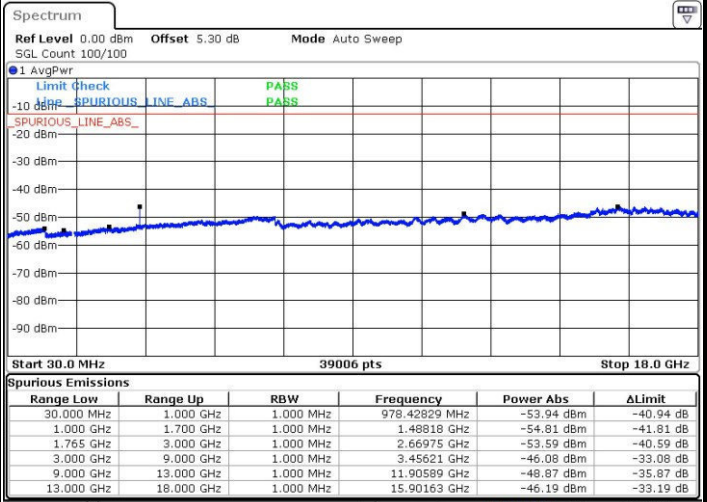

LTE Band 4 / 5MHz

Highest Channel / QPSK

Date: 24.OCT.2016 23:23:28

Highest Channel / 16QAM

Date: 24.OCT.2016 23:24:09

LTE Band 4 / 10MHz

Lowest Channel / QPSK

Date: 24.OCT.2016 23:33:25

Lowest Channel / 16QAM

Date: 24.OCT.2016 23:34:20

LTE Band 4 / 10MHz

Middle Channel / QPSK

Middle Channel / 16QAM

Date: 24.OCT.2016 23:35:58

Date: 24.OCT.2016 23:36:54

Highest Channel / QPSK

Highest Channel / 16QAM

Date: 24.OCT.2016 23:43:04

Date: 24.OCT.2016 23:44:00

LTE Band 4 / 15MHz

Lowest Channel / QPSK

Lowest Channel / 16QAM

Date: 24.OCT.2016 23:50:10

Date: 24.OCT.2016 23:51:06