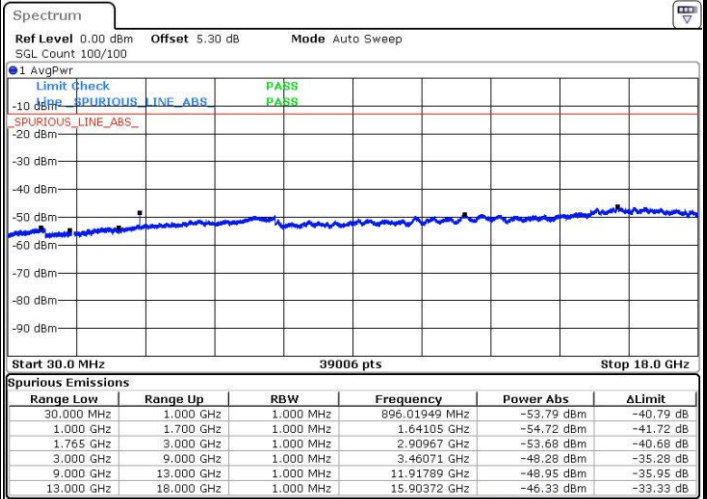

Middle Channel / 16QAM

Date: 24.OCT.2016 22:40:16

Date: 24.OCT.2016 22:41:12

Highest Channel / QPSK

Highest Channel / 16QAM

Date: 24.OCT.2016 22:47:21

Date: 24.OCT.2016 22:48:17

LTE Band 4 / 5MHz

Lowest Channel / QPSK

Lowest Channel / 16QAM

Date: 24.OCT.2016 22:54:26

Date: 24.OCT.2016 22:55:22

Middle Channel / QPSK

Middle Channel / 16QAM

Date: 24.OCT.2016 22:56:59

Date: 24.OCT.2016 22:57:55

LTE Band 4 / 5MHz

Highest Channel / QPSK

Date: 24.OCT.2016 23:23:28

Highest Channel / 16QAM

Date: 24.OCT.2016 23:24:09

LTE Band 4 / 10MHz

Lowest Channel / QPSK

Date: 24.OCT.2016 23:33:25