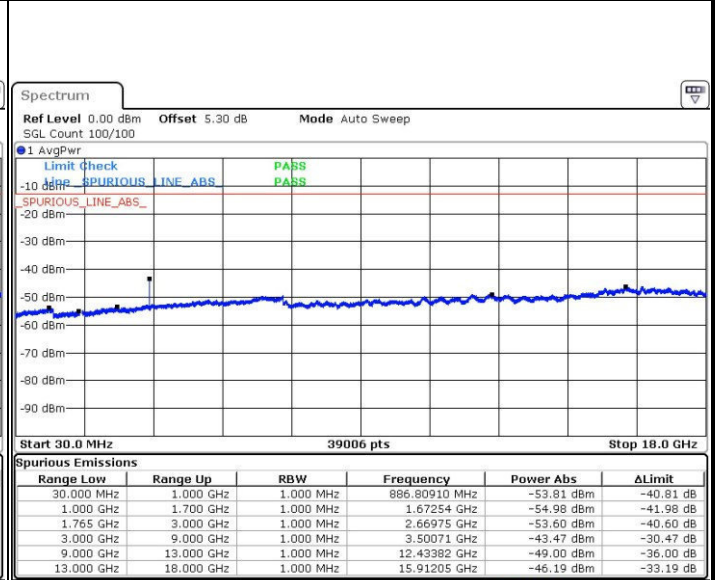

Middle Channel / 16QAM

Date: 24.OCT.2016 22:40:16

Date: 24.OCT.2016 22:41:12

Highest Channel / QPSK

Highest Channel / 16QAM

Date: 24.OCT.2016 22:47:21

Date: 24.OCT.2016 22:48:17

LTE Band 4 / 5MHz

Lowest Channel / QPSK

Lowest Channel / 16QAM

Date: 24.OCT.2016 22:54:26

Date: 24.OCT.2016 22:55:22

Middle Channel / QPSK

Middle Channel / 16QAM

Date: 24.OCT.2016 22:56:59

Date: 24.OCT.2016 22:57:55

LTE Band 4 / 5MHz

Highest Channel / QPSK

Date: 24.OCT.2016 23:23:28

Highest Channel / 16QAM

Date: 24.OCT.2016 23:24:09

LTE Band 4 / 10MHz

Lowest Channel / QPSK

Date: 24.OCT.2016 23:33:25

Lowest Channel / 16QAM

Date: 24.OCT.2016 23:34:20

LTE Band 4 / 10MHz

Middle Channel / QPSK

Middle Channel / 16QAM

Date: 24.OCT.2016 23:35:58

Date: 24.OCT.2016 23:36:54

Highest Channel / QPSK