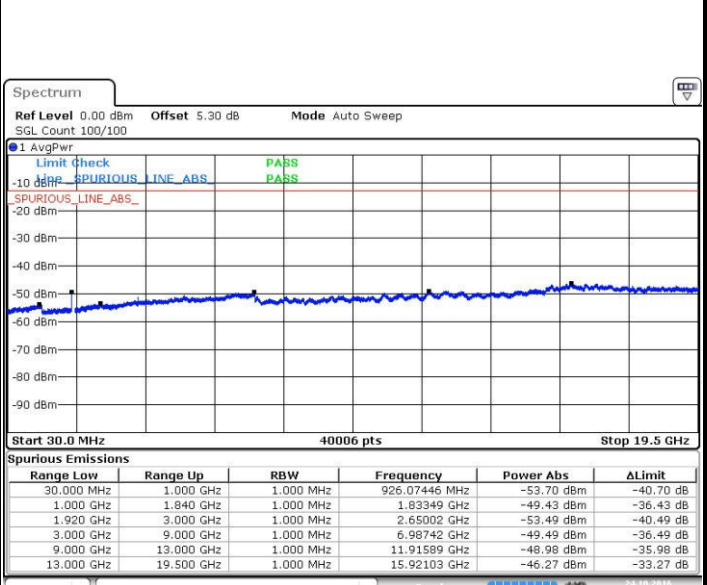

LTE Band 2 / 15MHz

Highest Channel / QPSK

Date: 24.OCT.2016 21:21:21

Highest Channel / 16QAM

Date: 24.OCT.2016 21:22:17

LTE Band 2 / 20MHz

Lowest Channel / QPSK

Date: 24.OCT.2016 21:28:26

Lowest Channel / 16QAM

Date: 24.OCT.2016 21:29:22

LTE Band 2 / 20MHz

Middle Channel / QPSK

Middle Channel / 16QAM

Date: 24.OCT.2016 21:30:59

Date: 24.OCT.2016 21:31:55

Highest Channel / QPSK

Highest Channel / 16QAM

Date: 24.OCT.2016 21:38:04

Date: 24.OCT.2016 21:39:00

LTE Band 4 / 1.4MHz

Lowest Channel / QPSK

Lowest Channel / 16QAM

Date: 24.OCT.2016 22:21:00

Date: 24.OCT.2016 22:21:56