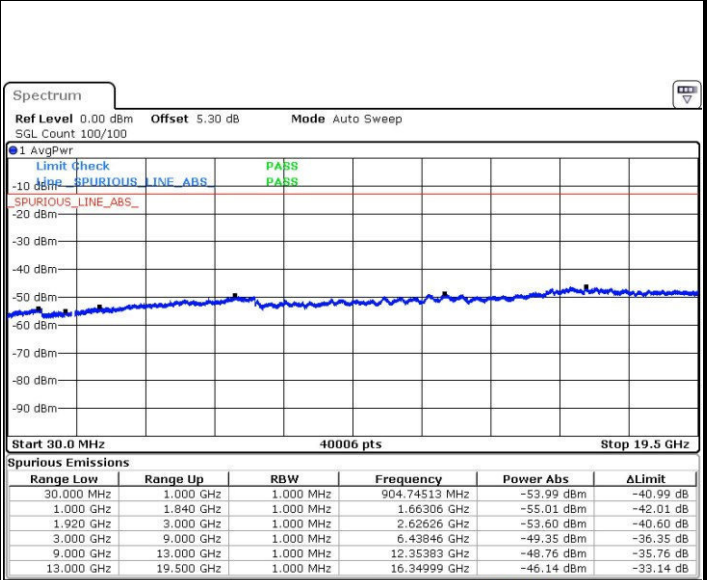

Middle Channel / 16QAM

Date: 24.OCT.2016 20:57:33

Date: 24.OCT.2016 20:58:29

Highest Channel / QPSK

Highest Channel / 16QAM

Date: 24.OCT.2016 21:04:38

Date: 24.OCT.2016 21:05:34

LTE Band 2 / 15MHz

Lowest Channel / QPSK

Lowest Channel / 16QAM

Date: 24.OCT.2016 21:11:43

Date: 24.OCT.2016 21:12:39

Middle Channel / QPSK

Middle Channel / 16QAM

Date: 24.OCT.2016 21:14:16

Date: 24.OCT.2016 21:15:12

LTE Band 2 / 15MHz

Highest Channel / QPSK

Date: 24.OCT.2016 21:21:21

Highest Channel / 16QAM

Date: 24.OCT.2016 21:22:17

LTE Band 2 / 20MHz

Lowest Channel / QPSK

Date: 24.OCT.2016 21:28:26

Lowest Channel / 16QAM

Date: 24.OCT.2016 21:29:22

LTE Band 2 / 20MHz

Middle Channel / QPSK

Middle Channel / 16QAM

Date: 24.OCT.2016 21:30:59

Date: 24.OCT.2016 21:31:55

Highest Channel / QPSK