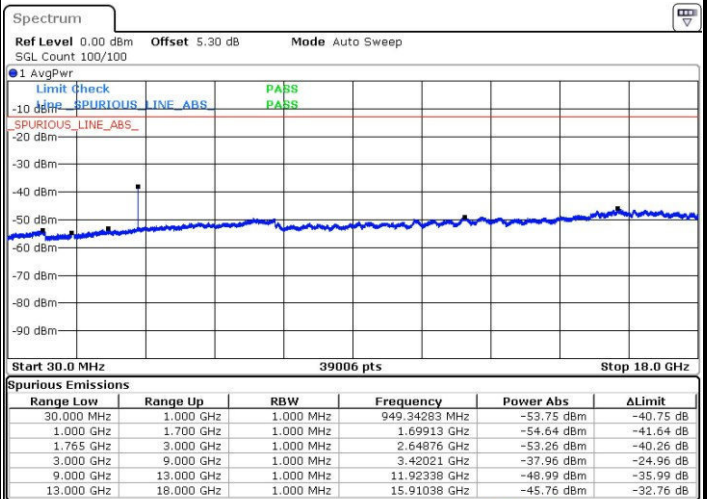

Middle Channel / QPSK

Middle Channel / 16QAM

Date: 24.OCT.2016 22:23:33

Date: 24.OCT.2016 22:24:29

LTE Band 4 / 1.4MHz

Highest Channel / QPSK

Date: 24.OCT.2016 22:30:38

Highest Channel / 16QAM

Date: 24.OCT.2016 22:31:34

LTE Band 4 / 3MHz

Lowest Channel / QPSK

Date: 24.OCT.2016 22:37:43

Lowest Channel / 16QAM

Date: 24.OCT.2016 22:38:39

LTE Band 4 / 3MHz

Middle Channel / QPSK

Middle Channel / 16QAM

Date: 24.OCT.2016 22:40:16

Date: 24.OCT.2016 22:41:12

Highest Channel / QPSK

Highest Channel / 16QAM

Date: 24.OCT.2016 22:47:21

Date: 24.OCT.2016 22:48:17

LTE Band 4 / 5MHz