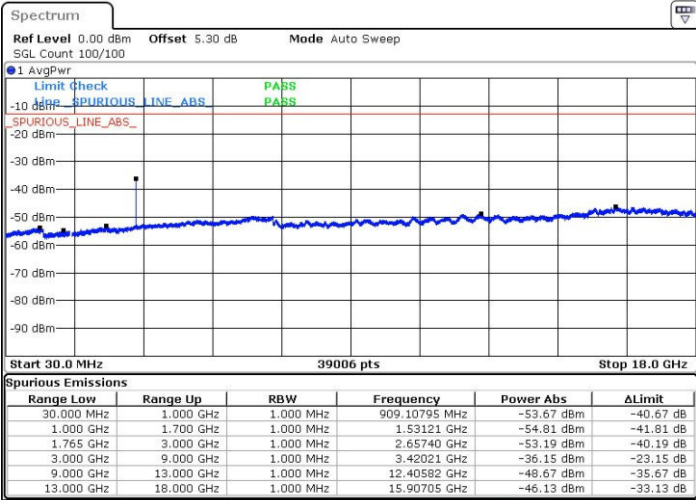

Date: 24.OCT.2016 22:31:34

LTE Band 4 / 3MHz

Lowest Channel / QPSK

Date: 24.OCT.2016 22:37:43

Lowest Channel / 16QAM

Date: 24.OCT.2016 22:38:39

LTE Band 4 / 3MHz

Middle Channel / QPSK

Middle Channel / 16QAM

Date: 24.OCT.2016 22:40:16

Date: 24.OCT.2016 22:41:12

Highest Channel / QPSK

Highest Channel / 16QAM

Date: 24.OCT.2016 22:47:21

Date: 24.OCT.2016 22:48:17

LTE Band 4 / 5MHz

Lowest Channel / QPSK

Lowest Channel / 16QAM

Date: 24.OCT.2016 22:54:26

Date: 24.OCT.2016 22:55:22

Middle Channel / QPSK

Middle Channel / 16QAM

Date: 24.OCT.2016 22:56:59

Date: 24.OCT.2016 22:57:55

LTE Band 4 / 5MHz

Highest Channel / QPSK

Date: 24.OCT.2016 23:23:28

Highest Channel / 16QAM

Date: 24.OCT.2016 23:24:09

LTE Band 4 / 10MHz

Lowest Channel / QPSK

Date: 24.OCT.2016 23:33:25