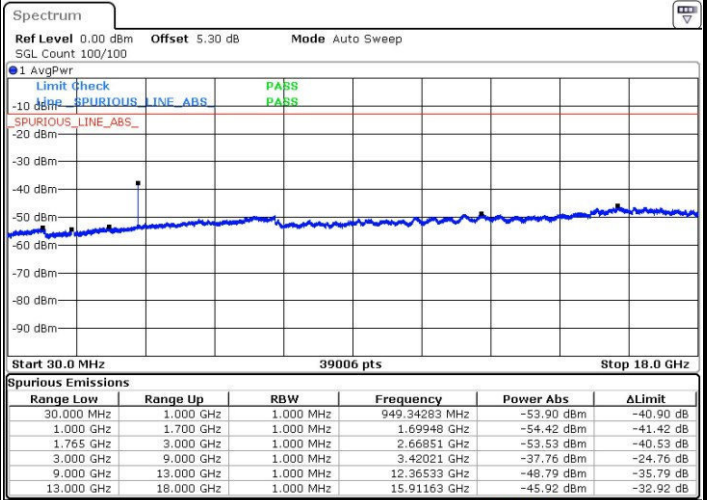

Date: 24.OCT.2016 22:31:34

LTE Band 4 / 3MHz

Lowest Channel / QPSK

Date: 24.OCT.2016 22:37:43

Lowest Channel / 16QAM

Date: 24.OCT.2016 22:38:39

LTE Band 4 / 3MHz

Middle Channel / QPSK

Middle Channel / 16QAM

Date: 24.OCT.2016 22:40:16

Date: 24.OCT.2016 22:41:12

Highest Channel / QPSK

Highest Channel / 16QAM

Date: 24.OCT.2016 22:47:21

Date: 24.OCT.2016 22:48:17

LTE Band 4 / 5MHz

Lowest Channel / QPSK

Lowest Channel / 16QAM

Date: 24.OCT.2016 22:54:26

Date: 24.OCT.2016 22:55:22

Middle Channel / QPSK

Middle Channel / 16QAM

Date: 24.OCT.2016 22:56:59

Date: 24.OCT.2016 22:57:55