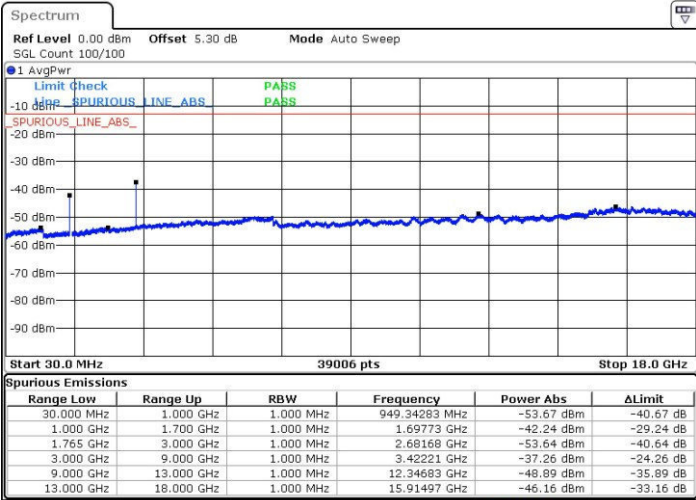

LTE Band 4 / 5MHz

Highest Channel / QPSK

Date: 24.OCT.2016 23:23:28

Highest Channel / 16QAM

Date: 24.OCT.2016 23:24:09

LTE Band 4 / 10MHz

Lowest Channel / QPSK

Date: 24.OCT.2016 23:33:25

Lowest Channel / 16QAM

Date: 24.OCT.2016 23:34:20

LTE Band 4 / 10MHz

Middle Channel / QPSK

Middle Channel / 16QAM

Date: 24.OCT.2016 23:35:58

Date: 24.OCT.2016 23:36:54

Highest Channel / QPSK

Highest Channel / 16QAM

Date: 24.OCT.2016 23:43:04

Date: 24.OCT.2016 23:44:00

LTE Band 4 / 15MHz

Lowest Channel / QPSK

Lowest Channel / 16QAM

Date: 24.OCT.2016 23:50:10

Date: 24.OCT.2016 23:51:06

Middle Channel / QPSK

Middle Channel / 16QAM

Date: 24.OCT.2016 23:52:44

Date: 24.OCT.2016 23:53:40

LTE Band 4 / 15MHz

Highest Channel / QPSK

Date: 24.OCT.2016 23:59:50

Highest Channel / 16QAM