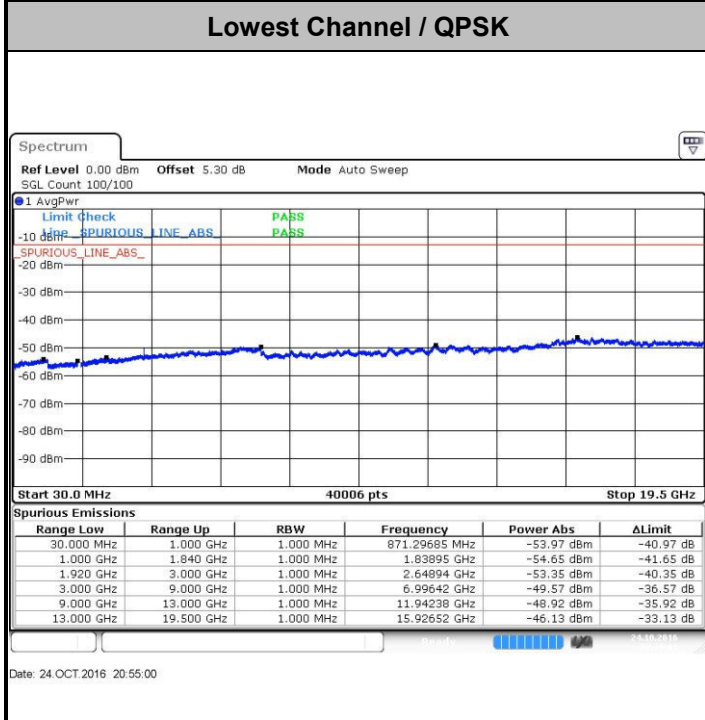

Date: 24.OCT.2016 20:41:46

LTE Band 2 / 5MHz

Highest Channel / QPSK

Highest Channel / 16QAM

Lowest Channel / QPSK

Lowest Channel / 16QAM

LTE Band 2 / 10MHz

Middle Channel / QPSK

Middle Channel / 16QAM

Date: 24.OCT.2016 20:57:33

Date: 24.OCT.2016 20:58:29

Highest Channel / QPSK

Highest Channel / 16QAM

Date: 24.OCT.2016 21:04:38

Date: 24.OCT.2016 21:05:34

LTE Band 2 / 15MHz