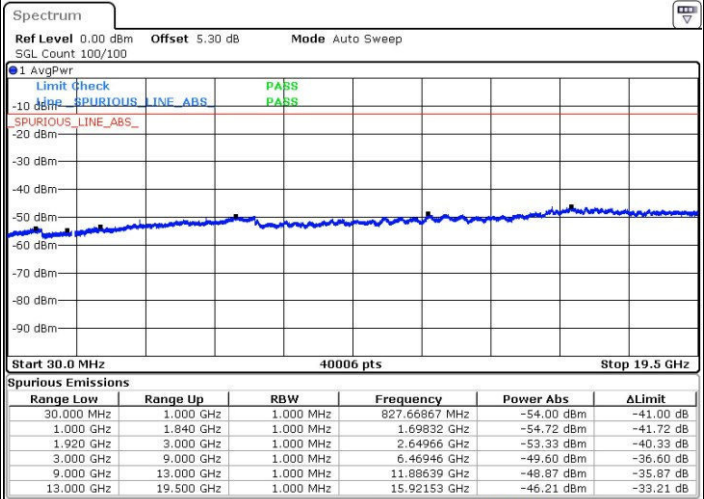

LTE Band 2 / 5MHz

Lowest Channel / QPSK

Lowest Channel / 16QAM

Date: 24.OCT.2016 20:38:17

Date: 24.OCT.2016 20:39:13

Middle Channel / QPSK

Middle Channel / 16QAM

Date: 24.OCT.2016 20:40:50

Date: 24.OCT.2016 20:41:46

LTE Band 2 / 5MHz

Highest Channel / QPSK

Highest Channel / 16QAM

Lowest Channel / QPSK

Lowest Channel / 16QAM

LTE Band 2 / 10MHz

Middle Channel / QPSK

Middle Channel / 16QAM

Date: 24.OCT.2016 20:57:33

Date: 24.OCT.2016 20:58:29

Highest Channel / QPSK

Highest Channel / 16QAM

Date: 24.OCT.2016 21:04:38

Date: 24.OCT.2016 21:05:34

LTE Band 2 / 15MHz