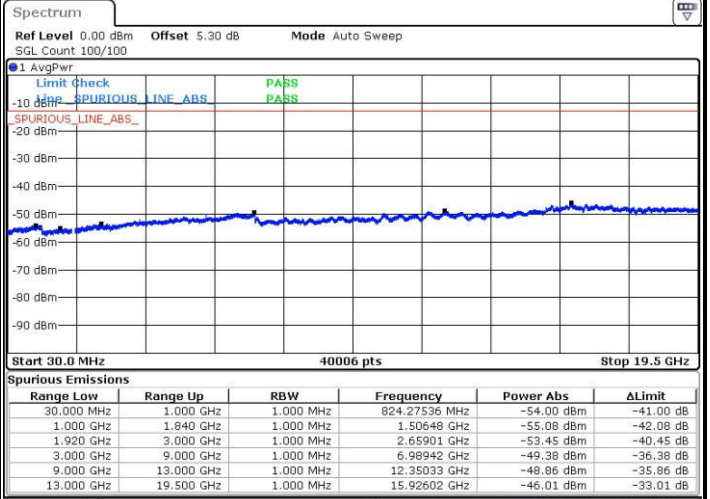

LTE Band 2 / 15MHz

Highest Channel / QPSK

Date: 24.OCT.2016 21:21:21

Highest Channel / 16QAM

Date: 24.OCT.2016 21:22:17

LTE Band 2 / 20MHz

Lowest Channel / QPSK

Date: 24.OCT.2016 21:28:26

Lowest Channel / 16QAM

Date: 24.OCT.2016 21:29:22

LTE Band 2 / 20MHz

Middle Channel / QPSK

Middle Channel / 16QAM

Date: 24.OCT.2016 21:30:59

Date: 24.OCT.2016 21:31:55

Highest Channel / QPSK

Highest Channel / 16QAM

Date: 24.OCT.2016 21:38:04

Date: 24.OCT.2016 21:39:00

LTE Band 4 / 1.4MHz

Lowest Channel / QPSK

Lowest Channel / 16QAM

Date: 24.OCT.2016 22:21:00

Date: 24.OCT.2016 22:21:56