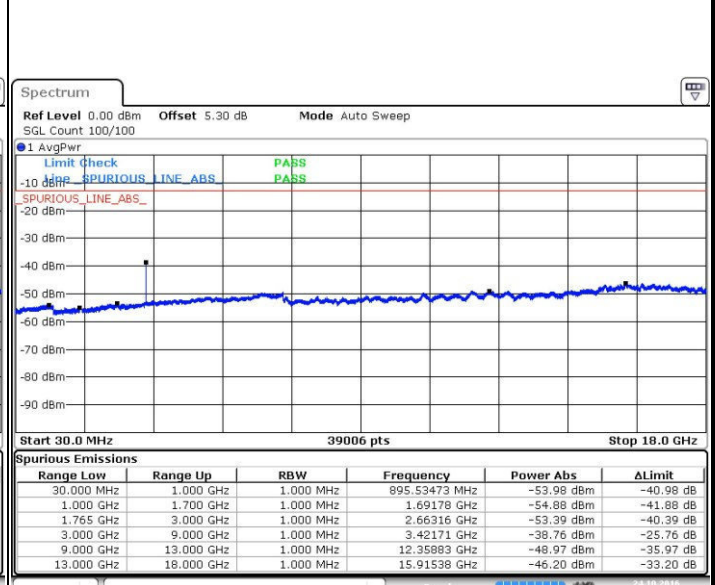

Lowest Channel / QPSK

Lowest Channel / 16QAM

Date: 24.OCT.2016 22:54:26

Date: 24.OCT.2016 22:55:22

Middle Channel / QPSK

Middle Channel / 16QAM

Date: 24.OCT.2016 22:56:59

Date: 24.OCT.2016 22:57:55

LTE Band 4 / 5MHz

Highest Channel / QPSK

Date: 24.OCT.2016 23:23:28

Highest Channel / 16QAM

Date: 24.OCT.2016 23:24:09

LTE Band 4 / 10MHz

Lowest Channel / QPSK

Date: 24.OCT.2016 23:33:25

Lowest Channel / 16QAM

Date: 24.OCT.2016 23:34:20

LTE Band 4 / 10MHz

Middle Channel / QPSK

Middle Channel / 16QAM

Date: 24.OCT.2016 23:35:58

Date: 24.OCT.2016 23:36:54

Highest Channel / QPSK

Highest Channel / 16QAM

Date: 24.OCT.2016 23:43:04

Date: 24.OCT.2016 23:44:00

LTE Band 4 / 15MHz

Lowest Channel / QPSK

Lowest Channel / 16QAM

Date: 24.OCT.2016 23:50:10

Date: 24.OCT.2016 23:51:06