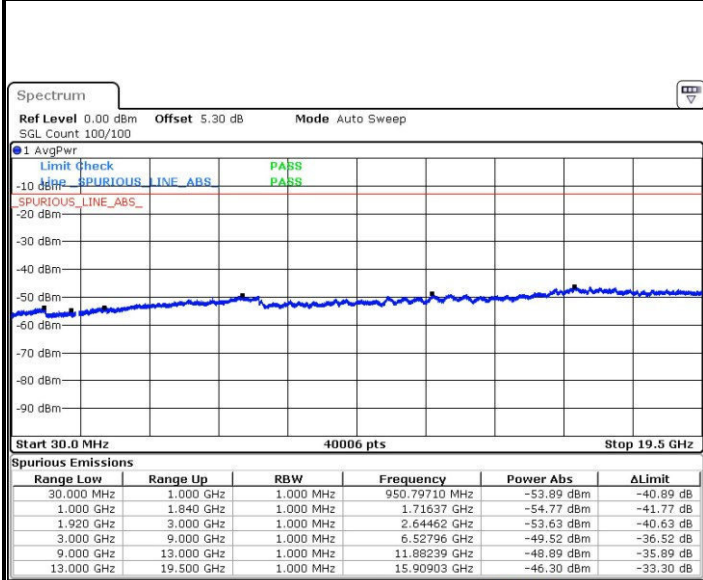

Middle Channel / 16QAM

Date: 24.OCT.2016 20:57:33

Date: 24.OCT.2016 20:58:29

Highest Channel / QPSK

Highest Channel / 16QAM

Date: 24.OCT.2016 21:04:38

Date: 24.OCT.2016 21:05:34

LTE Band 2 / 15MHz

Lowest Channel / QPSK

Lowest Channel / 16QAM

Date: 24.OCT.2016 21:11:43

Date: 24.OCT.2016 21:12:39

Middle Channel / QPSK

Middle Channel / 16QAM

Date: 24.OCT.2016 21:14:16

Date: 24.OCT.2016 21:15:12

LTE Band 2 / 15MHz

Highest Channel / QPSK

Date: 24.OCT.2016 21:21:21

Highest Channel / 16QAM

Date: 24.OCT.2016 21:22:17

LTE Band 2 / 20MHz

Lowest Channel / QPSK

Date: 24.OCT.2016 21:28:26

Lowest Channel / 16QAM

Date: 24.OCT.2016 21:29:22

LTE Band 2 / 20MHz

Middle Channel / QPSK

Middle Channel / 16QAM

Date: 24.OCT.2016 21:30:59

Date: 24.OCT.2016 21:31:55

Highest Channel / QPSK