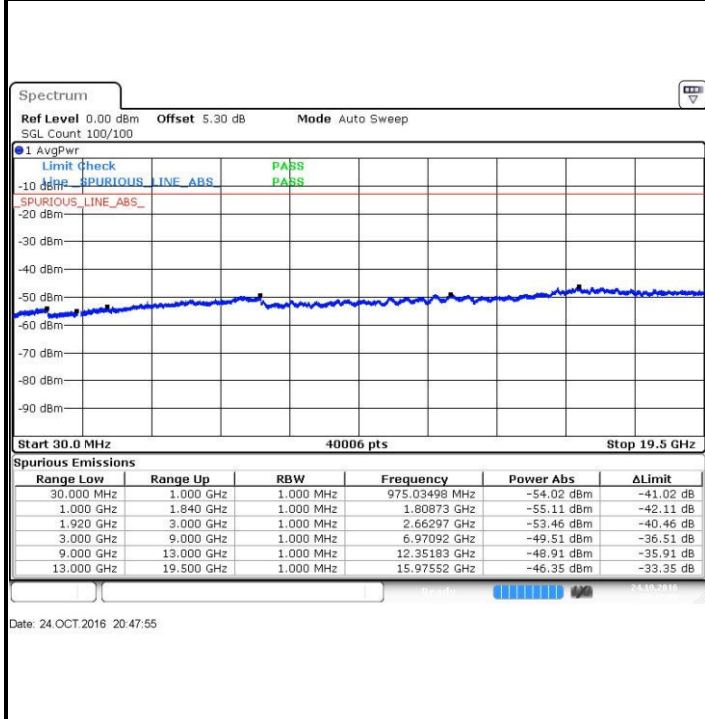

LTE Band 2 / 5MHz

Lowest Channel / QPSK

Lowest Channel / 16QAM

Date: 24.OCT.2016 20:38:17

Date: 24.OCT.2016 20:39:13

Middle Channel / QPSK

Middle Channel / 16QAM

Date: 24.OCT.2016 20:40:50

Date: 24.OCT.2016 20:41:46

LTE Band 2 / 5MHz

Highest Channel / QPSK

Highest Channel / 16QAM

Lowest Channel / QPSK

Lowest Channel / 16QAM

LTE Band 2 / 10MHz

Middle Channel / QPSK

Middle Channel / 16QAM

Date: 24.OCT.2016 20:57:33

Date: 24.OCT.2016 20:58:29

Highest Channel / QPSK

Highest Channel / 16QAM

Date: 24.OCT.2016 21:04:38

Date: 24.OCT.2016 21:05:34

LTE Band 2 / 15MHz