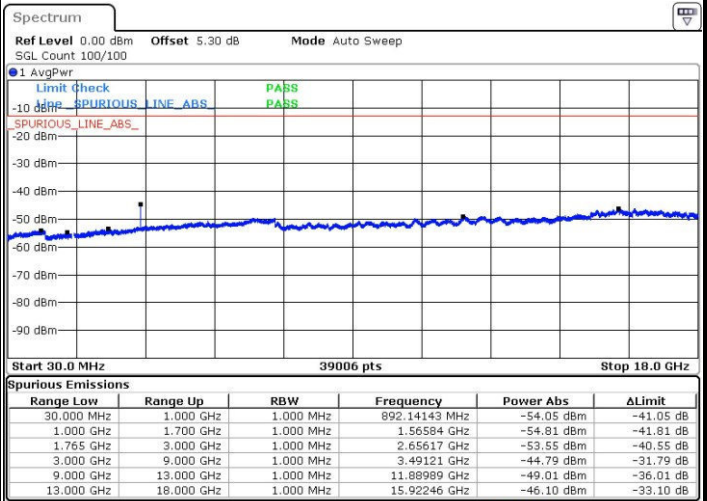

LTE Band 4 / 5MHz

Highest Channel / QPSK

Date: 24.OCT.2016 23:23:28

Highest Channel / 16QAM

Date: 24.OCT.2016 23:24:09

LTE Band 4 / 10MHz

Lowest Channel / QPSK

Date: 24.OCT.2016 23:33:25

Lowest Channel / 16QAM

Date: 24.OCT.2016 23:34:20

LTE Band 4 / 10MHz

Middle Channel / QPSK

Middle Channel / 16QAM

Date: 24.OCT.2016 23:35:58

Date: 24.OCT.2016 23:36:54

Highest Channel / QPSK

Highest Channel / 16QAM

Date: 24.OCT.2016 23:43:04

Date: 24.OCT.2016 23:44:00

LTE Band 4 / 15MHz

Lowest Channel / QPSK

Lowest Channel / 16QAM

Date: 24.OCT.2016 23:50:10

Date: 24.OCT.2016 23:51:06

Middle Channel / QPSK

Middle Channel / 16QAM

Date: 24.OCT.2016 23:52:44

Date: 24.OCT.2016 23:53:40

LTE Band 4 / 15MHz

Highest Channel / QPSK

Date: 24.OCT.2016 23:59:50

Highest Channel / 16QAM