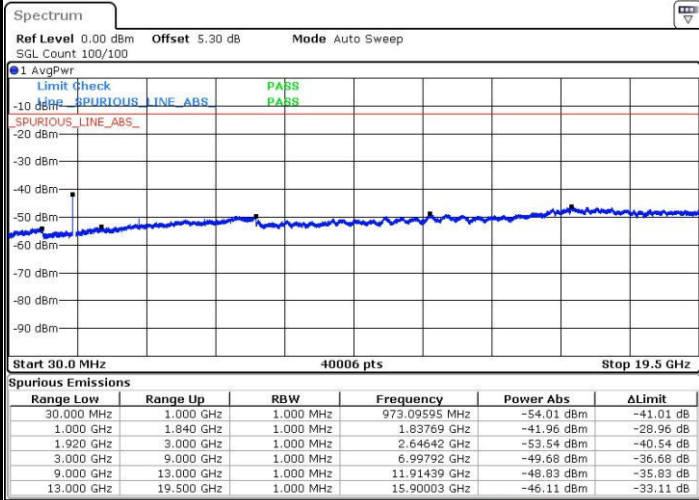

LTE Band 2 / 15MHz

Lowest Channel / QPSK

Lowest Channel / 16QAM

Date: 24.OCT.2016 21:11:43