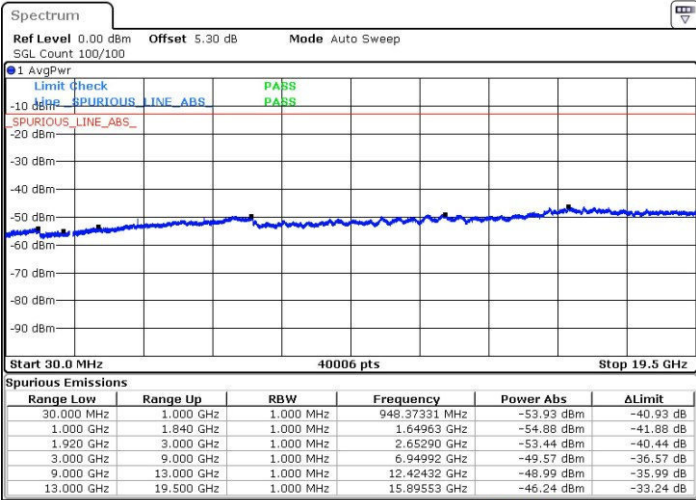

LTE Band 2 / 5MHz

Lowest Channel / QPSK

Lowest Channel / 16QAM

Date: 24.OCT.2016 20:38:17

Date: 24.OCT.2016 20:39:13

Middle Channel / QPSK

Middle Channel / 16QAM

Date: 24.OCT.2016 20:40:50

Date: 24.OCT.2016 20:41:46

LTE Band 2 / 5MHz

Highest Channel / QPSK

Highest Channel / 16QAM

Lowest Channel / QPSK

Lowest Channel / 16QAM

LTE Band 2 / 10MHz

Middle Channel / QPSK

Middle Channel / 16QAM

Date: 24.OCT.2016 20:57:33

Date: 24.OCT.2016 20:58:29

Highest Channel / QPSK

Highest Channel / 16QAM

Date: 24.OCT.2016 21:04:38

Date: 24.OCT.2016 21:05:34

LTE Band 2 / 15MHz