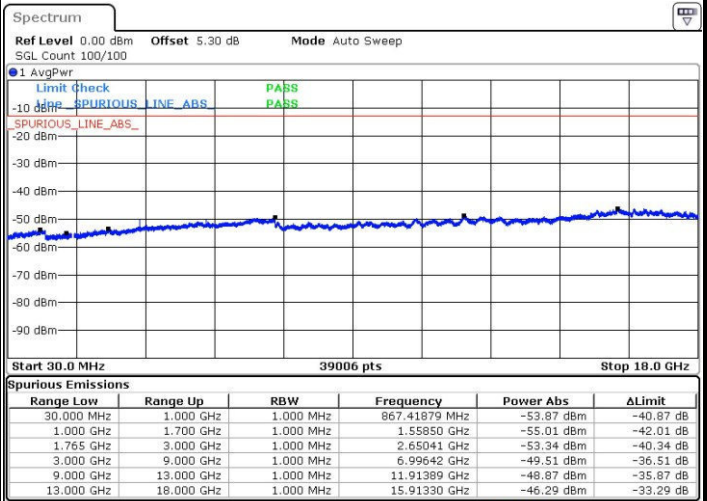

Lowest Channel / 16QAM

Date: 24.OCT.2016 21:29:22

LTE Band 2 / 20MHz

Middle Channel / QPSK

Middle Channel / 16QAM

Date: 24.OCT.2016 21:30:59

Date: 24.OCT.2016 21:31:55

Highest Channel / QPSK

Highest Channel / 16QAM

Date: 24.OCT.2016 21:38:04

Date: 24.OCT.2016 21:39:00

LTE Band 4 / 1.4MHz

Lowest Channel / QPSK

Lowest Channel / 16QAM

Date: 24.OCT.2016 22:21:00

Date: 24.OCT.2016 22:21:56

Middle Channel / QPSK

Middle Channel / 16QAM

Date: 24.OCT.2016 22:23:33

Date: 24.OCT.2016 22:24:29

LTE Band 4 / 1.4MHz

Highest Channel / QPSK

Date: 24.OCT.2016 22:30:38

Highest Channel / 16QAM