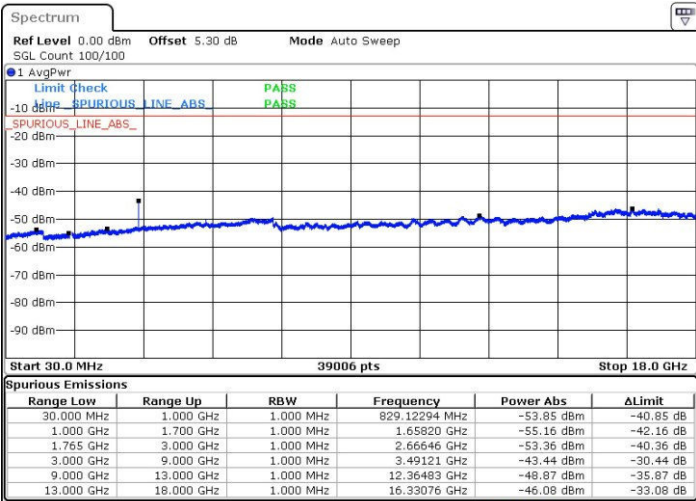

LTE Band 4 / 5MHz

Highest Channel / QPSK

Date: 24.OCT.2016 23:23:28

Highest Channel / 16QAM

Date: 24.OCT.2016 23:24:09

LTE Band 4 / 10MHz

Lowest Channel / QPSK

Date: 24.OCT.2016 23:33:25

Lowest Channel / 16QAM

Date: 24.OCT.2016 23:34:20

LTE Band 4 / 10MHz

Middle Channel / QPSK

Middle Channel / 16QAM

Date: 24.OCT.2016 23:35:58

Date: 24.OCT.2016 23:36:54

Highest Channel / QPSK

Highest Channel / 16QAM

Date: 24.OCT.2016 23:43:04

Date: 24.OCT.2016 23:44:00

LTE Band 4 / 15MHz

Lowest Channel / QPSK

Lowest Channel / 16QAM

Date: 24.OCT.2016 23:50:10

Date: 24.OCT.2016 23:51:06