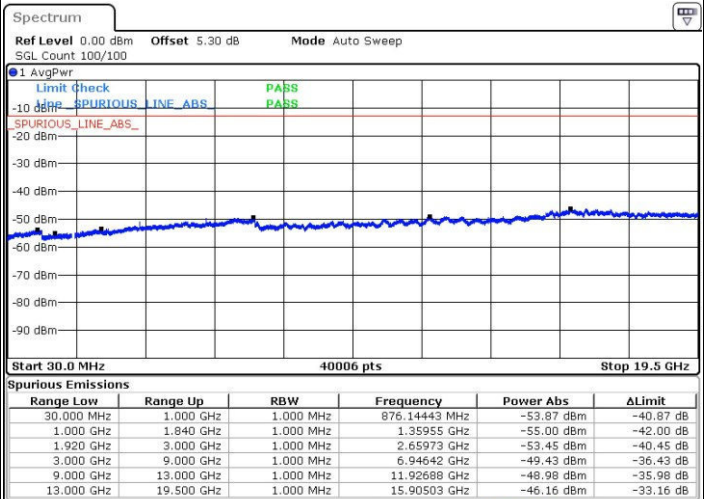

Middle Channel / 16QAM

Date: 24.OCT.2016 20:57:33

Date: 24.OCT.2016 20:58:29

Highest Channel / QPSK

Highest Channel / 16QAM

Date: 24.OCT.2016 21:04:38

Date: 24.OCT.2016 21:05:34

LTE Band 2 / 15MHz

Lowest Channel / QPSK

Lowest Channel / 16QAM

Date: 24.OCT.2016 21:11:43

Date: 24.OCT.2016 21:12:39

Middle Channel / QPSK

Middle Channel / 16QAM

Date: 24.OCT.2016 21:14:16

Date: 24.OCT.2016 21:15:12

LTE Band 2 / 15MHz

Highest Channel / QPSK

Date: 24.OCT.2016 21:21:21

Highest Channel / 16QAM

Date: 24.OCT.2016 21:22:17

LTE Band 2 / 20MHz

Lowest Channel / QPSK

Date: 24.OCT.2016 21:28:26