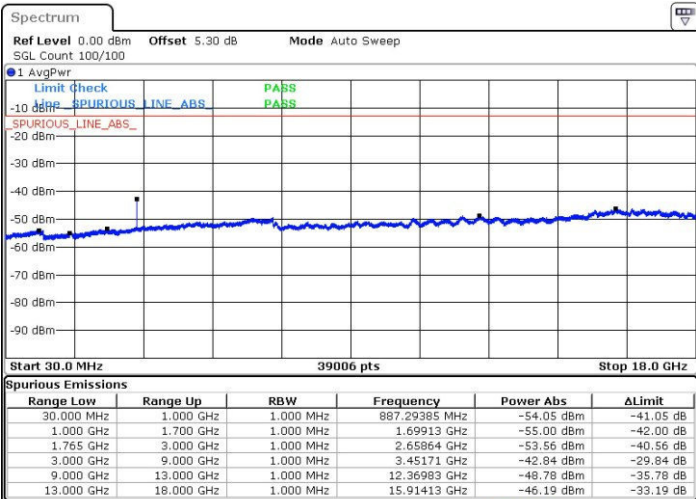

Lowest Channel / 16QAM

Date: 24.OCT.2016 23:34:20

LTE Band 4 / 10MHz

Middle Channel / QPSK

Middle Channel / 16QAM

Date: 24.OCT.2016 23:35:58

Date: 24.OCT.2016 23:36:54

Highest Channel / QPSK

Highest Channel / 16QAM

Date: 24.OCT.2016 23:43:04

Date: 24.OCT.2016 23:44:00

LTE Band 4 / 15MHz

Lowest Channel / QPSK

Lowest Channel / 16QAM

Date: 24.OCT.2016 23:50:10

Date: 24.OCT.2016 23:51:06

Middle Channel / QPSK

Middle Channel / 16QAM

Date: 24.OCT.2016 23:52:44

Date: 24.OCT.2016 23:53:40

LTE Band 4 / 15MHz

Highest Channel / QPSK

Date: 24.OCT.2016 23:59:50

Highest Channel / 16QAM

Date: 25.OCT.2016 00:00:45

LTE Band 4 / 20MHz

Lowest Channel / QPSK

Date: 25.OCT.2016 00:06:56

Lowest Channel / 16QAM

Date: 25.OCT.2016 00:07:51