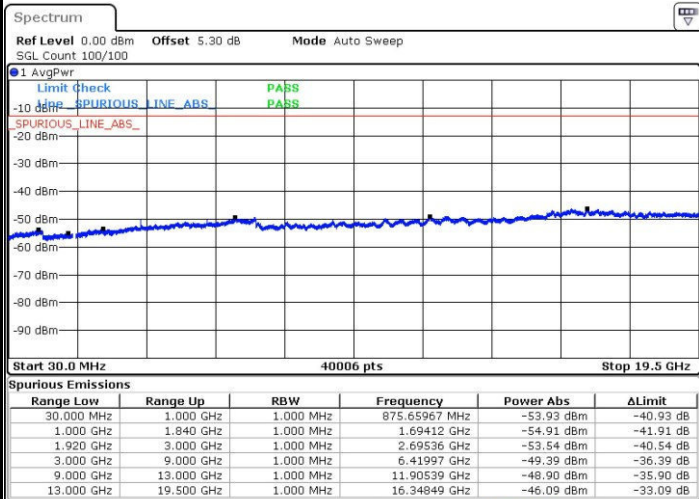

Middle Channel / 16QAM

Date: 24.OCT.2016 20:57:33

Date: 24.OCT.2016 20:58:29

Highest Channel / QPSK

Highest Channel / 16QAM

Date: 24.OCT.2016 21:04:38

Date: 24.OCT.2016 21:05:34

LTE Band 2 / 15MHz

Lowest Channel / QPSK

Lowest Channel / 16QAM

Date: 24.OCT.2016 21:11:43

Date: 24.OCT.2016 21:12:39

Middle Channel / QPSK

Middle Channel / 16QAM

Date: 24.OCT.2016 21:14:16

Date: 24.OCT.2016 21:15:12

LTE Band 2 / 15MHz

Highest Channel / QPSK

Date: 24.OCT.2016 21:21:21

Highest Channel / 16QAM

Date: 24.OCT.2016 21:22:17

LTE Band 2 / 20MHz

Lowest Channel / QPSK

Date: 24.OCT.2016 21:28:26