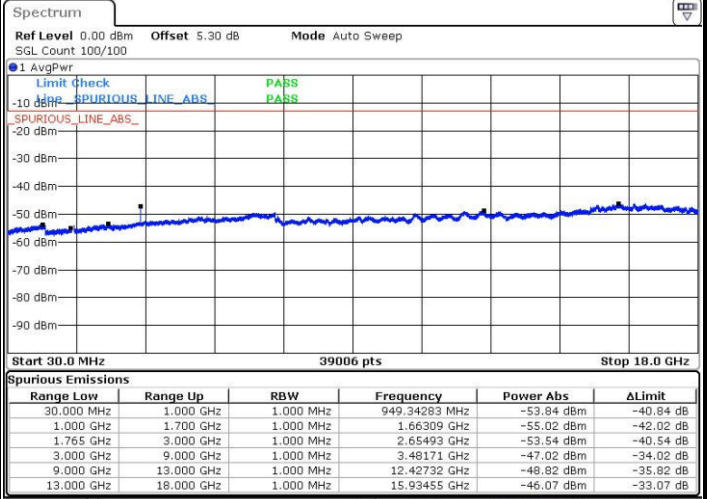

Highest Channel / 16QAM

Date: 24.OCT.2016 23:43:04

Date: 24.OCT.2016 23:44:00

LTE Band 4 / 15MHz

Lowest Channel / QPSK

Lowest Channel / 16QAM

Date: 24.OCT.2016 23:50:10

Date: 24.OCT.2016 23:51:06

Middle Channel / QPSK

Middle Channel / 16QAM

Date: 24.OCT.2016 23:52:44

Date: 24.OCT.2016 23:53:40

LTE Band 4 / 15MHz

Highest Channel / QPSK

Date: 24.OCT.2016 23:59:50

Highest Channel / 16QAM

Date: 25.OCT.2016 00:00:45

LTE Band 4 / 20MHz

Lowest Channel / QPSK

Date: 25.OCT.2016 00:06:56

Lowest Channel / 16QAM

Date: 25.OCT.2016 00:07:51