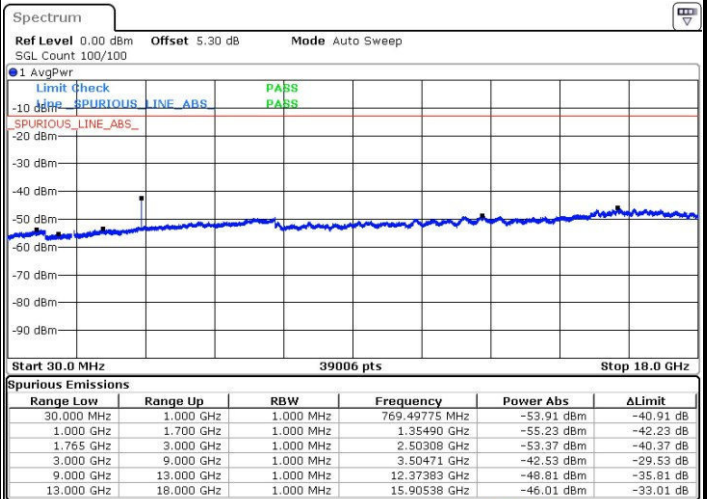

Date: 24.OCT.2016 22:31:34

LTE Band 4 / 3MHz

Lowest Channel / QPSK

Date: 24.OCT.2016 22:37:43

Lowest Channel / 16QAM

Date: 24.OCT.2016 22:38:39

LTE Band 4 / 3MHz

Middle Channel / QPSK

Middle Channel / 16QAM

Date: 24.OCT.2016 22:40:16

Date: 24.OCT.2016 22:41:12

Highest Channel / QPSK

Highest Channel / 16QAM

Date: 24.OCT.2016 22:47:21

Date: 24.OCT.2016 22:48:17

LTE Band 4 / 5MHz

Lowest Channel / QPSK

Lowest Channel / 16QAM

Date: 24.OCT.2016 22:54:26

Date: 24.OCT.2016 22:55:22

Middle Channel / QPSK

Middle Channel / 16QAM

Date: 24.OCT.2016 22:56:59

Date: 24.OCT.2016 22:57:55