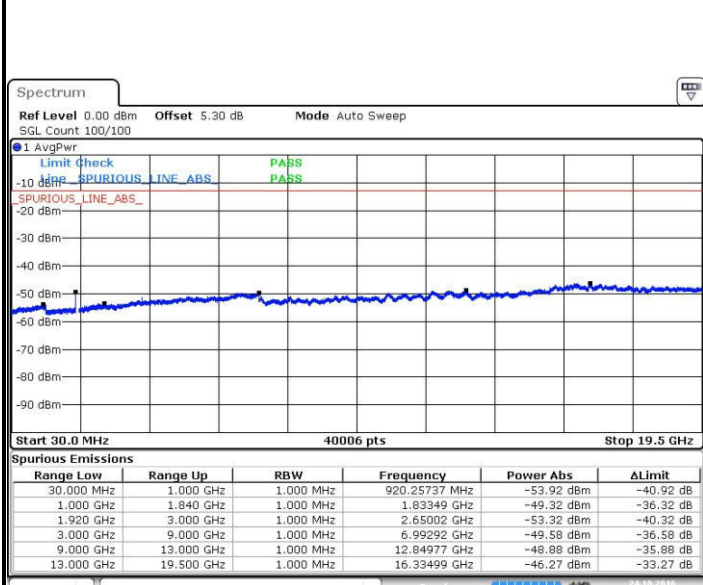

Lowest Channel / QPSK

Lowest Channel / 16QAM

Date: 24.OCT.2016 21:11:43

Date: 24.OCT.2016 21:12:39

Middle Channel / QPSK

Middle Channel / 16QAM

Date: 24.OCT.2016 21:14:16

Date: 24.OCT.2016 21:15:12

LTE Band 2 / 15MHz

Highest Channel / QPSK

Date: 24.OCT.2016 21:21:21

Highest Channel / 16QAM

Date: 24.OCT.2016 21:22:17

LTE Band 2 / 20MHz

Lowest Channel / QPSK

Date: 24.OCT.2016 21:28:26

Lowest Channel / 16QAM

Date: 24.OCT.2016 21:29:22

LTE Band 2 / 20MHz

Middle Channel / QPSK

Middle Channel / 16QAM

Date: 24.OCT.2016 21:30:59

Date: 24.OCT.2016 21:31:55

Highest Channel / QPSK

Highest Channel / 16QAM

Date: 24.OCT.2016 21:38:04

Date: 24.OCT.2016 21:39:00

LTE Band 4 / 1.4MHz

Lowest Channel / QPSK

Lowest Channel / 16QAM

Date: 24.OCT.2016 22:21:00

Date: 24.OCT.2016 22:21:56