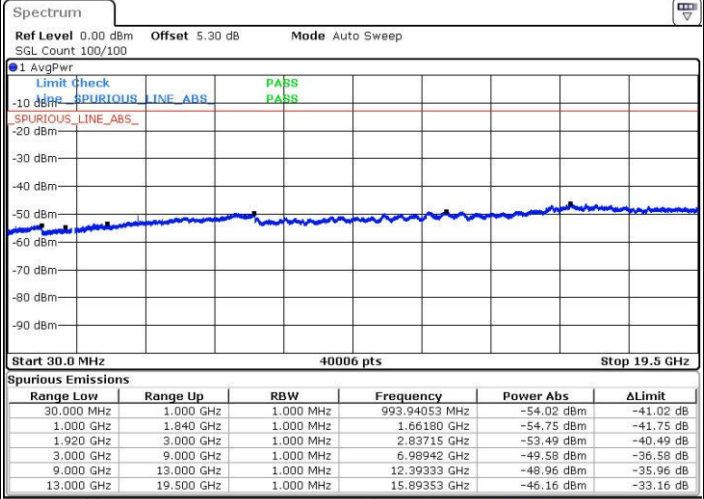

LTE Band 2 / 5MHz

Lowest Channel / QPSK

Lowest Channel / 16QAM

Date: 24.OCT.2016 20:38:17

Date: 24.OCT.2016 20:39:13

Middle Channel / QPSK

Middle Channel / 16QAM

Date: 24.OCT.2016 20:40:50

Date: 24.OCT.2016 20:41:46

LTE Band 2 / 5MHz

Highest Channel / QPSK

Highest Channel / 16QAM

Lowest Channel / QPSK

Lowest Channel / 16QAM

LTE Band 2 / 10MHz

Middle Channel / QPSK

Middle Channel / 16QAM

Date: 24.OCT.2016 20:57:33

Date: 24.OCT.2016 20:58:29

Highest Channel / QPSK

Highest Channel / 16QAM

Date: 24.OCT.2016 21:04:38

Date: 24.OCT.2016 21:05:34

LTE Band 2 / 15MHz