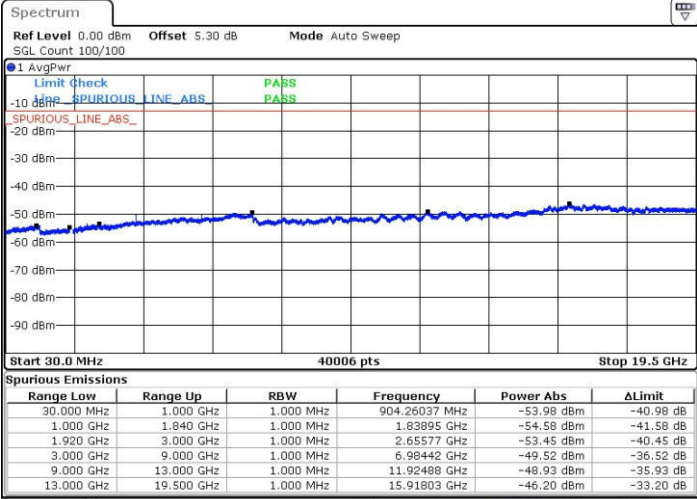

LTE Band 2 / 5MHz

Lowest Channel / QPSK

Lowest Channel / 16QAM

Date: 24.OCT.2016 20:38:17

Date: 24.OCT.2016 20:39:13

Middle Channel / QPSK

Middle Channel / 16QAM

Date: 24.OCT.2016 20:40:50

Date: 24.OCT.2016 20:41:46

LTE Band 2 / 5MHz

Highest Channel / QPSK

Highest Channel / 16QAM

Lowest Channel / QPSK

Lowest Channel / 16QAM

LTE Band 2 / 10MHz

Middle Channel / QPSK

Middle Channel / 16QAM

Date: 24.OCT.2016 20:57:33

Date: 24.OCT.2016 20:58:29

Highest Channel / QPSK

Highest Channel / 16QAM

Date: 24.OCT.2016 21:04:38

Date: 24.OCT.2016 21:05:34

LTE Band 2 / 15MHz