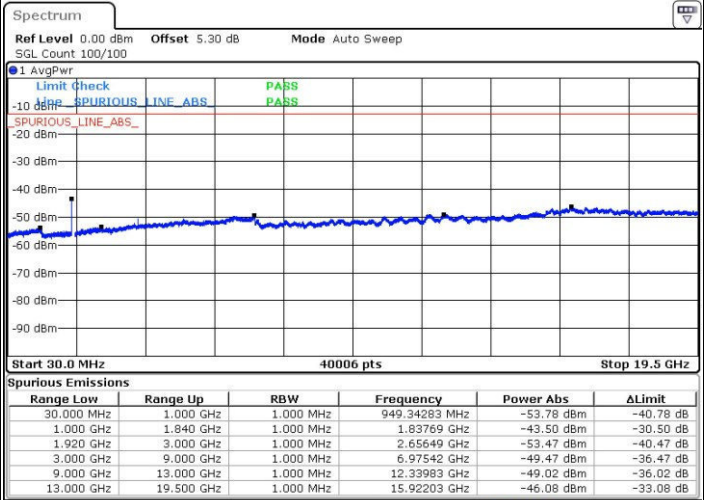

Date: 24.OCT.2016 20:41:46

LTE Band 2 / 5MHz

Highest Channel / QPSK

Highest Channel / 16QAM

Lowest Channel / QPSK

Lowest Channel / 16QAM

LTE Band 2 / 10MHz

Middle Channel / QPSK

Middle Channel / 16QAM

Date: 24.OCT.2016 20:57:33

Date: 24.OCT.2016 20:58:29

Highest Channel / QPSK

Highest Channel / 16QAM

Date: 24.OCT.2016 21:04:38

Date: 24.OCT.2016 21:05:34

LTE Band 2 / 15MHz

Lowest Channel / QPSK

Lowest Channel / 16QAM

Date: 24.OCT.2016 21:11:43

Date: 24.OCT.2016 21:12:39

Middle Channel / QPSK

Middle Channel / 16QAM

Date: 24.OCT.2016 21:14:16

Date: 24.OCT.2016 21:15:12

LTE Band 2 / 15MHz

Highest Channel / QPSK

Date: 24.OCT.2016 21:21:21

Highest Channel / 16QAM

Date: 24.OCT.2016 21:22:17

LTE Band 2 / 20MHz

Lowest Channel / QPSK

Date: 24.OCT.2016 21:28:26