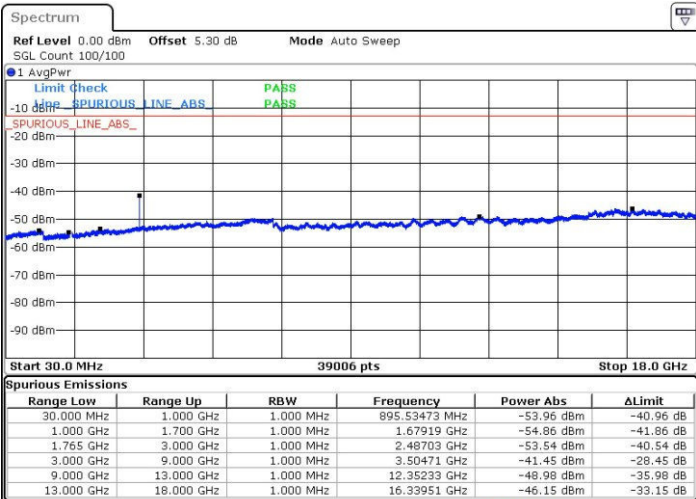

Date: 24.OCT.2016 22:31:34

LTE Band 4 / 3MHz

Lowest Channel / QPSK

Date: 24.OCT.2016 22:37:43

Lowest Channel / 16QAM

Date: 24.OCT.2016 22:38:39

LTE Band 4 / 3MHz

Middle Channel / QPSK

Middle Channel / 16QAM

Date: 24.OCT.2016 22:40:16

Date: 24.OCT.2016 22:41:12

Highest Channel / QPSK

Highest Channel / 16QAM

Date: 24.OCT.2016 22:47:21

Date: 24.OCT.2016 22:48:17

LTE Band 4 / 5MHz

Lowest Channel / QPSK

Lowest Channel / 16QAM

Date: 24.OCT.2016 22:54:26

Date: 24.OCT.2016 22:55:22

Middle Channel / QPSK

Middle Channel / 16QAM

Date: 24.OCT.2016 22:56:59

Date: 24.OCT.2016 22:57:55