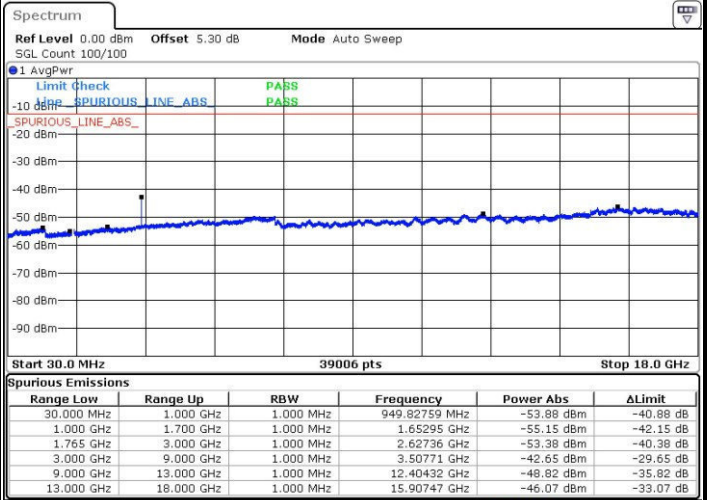

Highest Channel / 16QAM

Date: 24.OCT.2016 21:38:04

Date: 24.OCT.2016 21:39:00

LTE Band 4 / 1.4MHz

Lowest Channel / QPSK

Lowest Channel / 16QAM

Date: 24.OCT.2016 22:21:00

Date: 24.OCT.2016 22:21:56

Middle Channel / QPSK

Middle Channel / 16QAM

Date: 24.OCT.2016 22:23:33

Date: 24.OCT.2016 22:24:29

LTE Band 4 / 1.4MHz

Highest Channel / QPSK

Date: 24.OCT.2016 22:30:38

Highest Channel / 16QAM

Date: 24.OCT.2016 22:31:34

LTE Band 4 / 3MHz

Lowest Channel / QPSK

Date: 24.OCT.2016 22:37:43

Lowest Channel / 16QAM

Date: 24.OCT.2016 22:38:39

LTE Band 4 / 3MHz

Middle Channel / QPSK