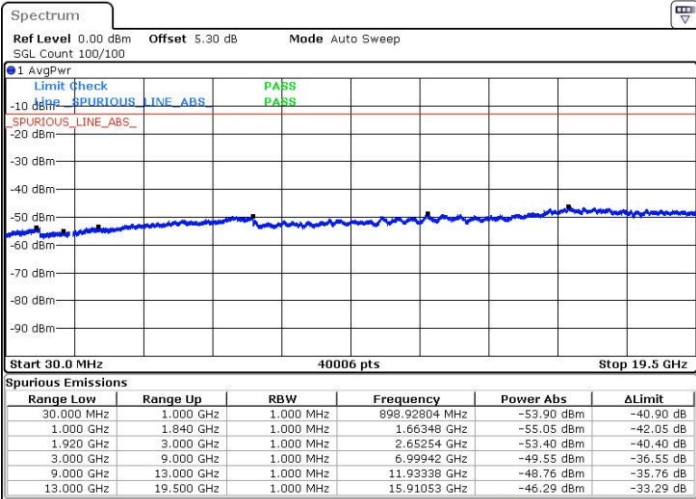

LTE Band 2 / 15MHz

Highest Channel / QPSK

Date: 24.OCT.2016 21:21:21

Highest Channel / 16QAM

Date: 24.OCT.2016 21:22:17

LTE Band 2 / 20MHz

Lowest Channel / QPSK

Date: 24.OCT.2016 21:28:26

Lowest Channel / 16QAM

Date: 24.OCT.2016 21:29:22

LTE Band 2 / 20MHz

Middle Channel / QPSK

Middle Channel / 16QAM

Date: 24.OCT.2016 21:30:59

Date: 24.OCT.2016 21:31:55

Highest Channel / QPSK

Highest Channel / 16QAM

Date: 24.OCT.2016 21:38:04

Date: 24.OCT.2016 21:39:00

LTE Band 4 / 1.4MHz

Lowest Channel / QPSK

Lowest Channel / 16QAM

Date: 24.OCT.2016 22:21:00

Date: 24.OCT.2016 22:21:56

Middle Channel / QPSK

Middle Channel / 16QAM

Date: 24.OCT.2016 22:23:33

Date: 24.OCT.2016 22:24:29

LTE Band 4 / 1.4MHz

Highest Channel / QPSK

Date: 24.OCT.2016 22:30:38

Highest Channel / 16QAM