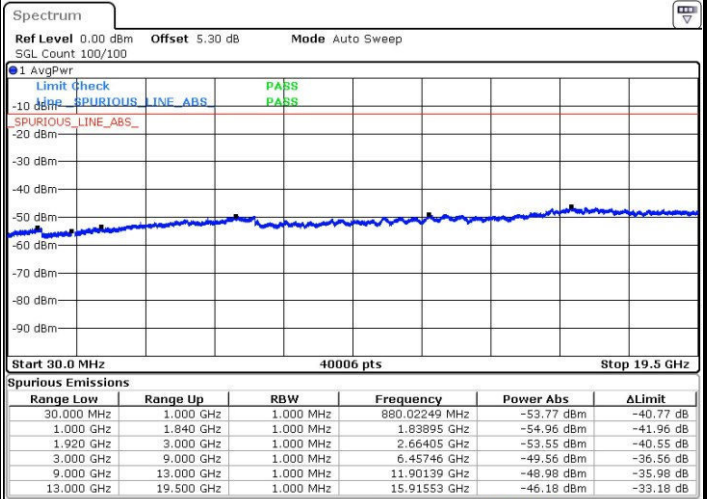

LTE Band 2 / 15MHz

Highest Channel / QPSK

Date: 24.OCT.2016 21:21:21

Highest Channel / 16QAM

Date: 24.OCT.2016 21:22:17

LTE Band 2 / 20MHz

Lowest Channel / QPSK

Date: 24.OCT.2016 21:28:26

Lowest Channel / 16QAM

Date: 24.OCT.2016 21:29:22

LTE Band 2 / 20MHz

Middle Channel / QPSK

Middle Channel / 16QAM

Date: 24.OCT.2016 21:30:59

Date: 24.OCT.2016 21:31:55

Highest Channel / QPSK

Highest Channel / 16QAM

Date: 24.OCT.2016 21:38:04

Date: 24.OCT.2016 21:39:00

LTE Band 4 / 1.4MHz

Lowest Channel / QPSK

Lowest Channel / 16QAM

Date: 24.OCT.2016 22:21:00

Date: 24.OCT.2016 22:21:56