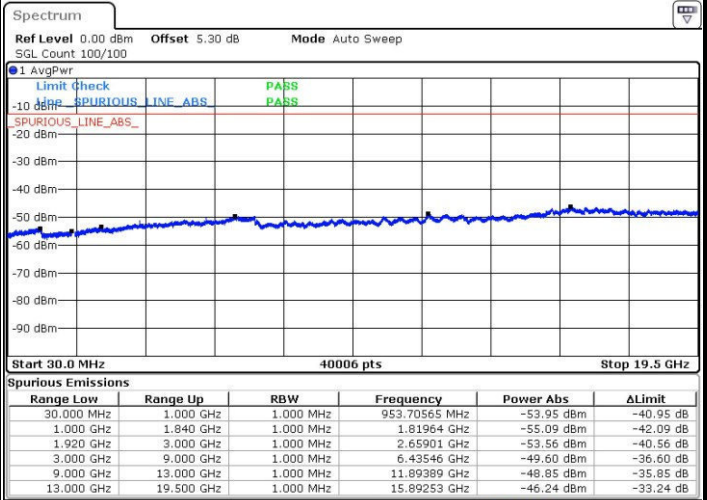

LTE Band 2 / 5MHz

Lowest Channel / QPSK

Lowest Channel / 16QAM

Date: 24.OCT.2016 20:38:17

Date: 24.OCT.2016 20:39:13

Middle Channel / QPSK

Middle Channel / 16QAM

Date: 24.OCT.2016 20:40:50

Date: 24.OCT.2016 20:41:46

LTE Band 2 / 5MHz

Highest Channel / QPSK

Highest Channel / 16QAM

Lowest Channel / QPSK

Lowest Channel / 16QAM

LTE Band 2 / 10MHz

Middle Channel / QPSK

Middle Channel / 16QAM

Date: 24.OCT.2016 20:57:33

Date: 24.OCT.2016 20:58:29

Highest Channel / QPSK

Highest Channel / 16QAM

Date: 24.OCT.2016 21:04:38

Date: 24.OCT.2016 21:05:34

LTE Band 2 / 15MHz