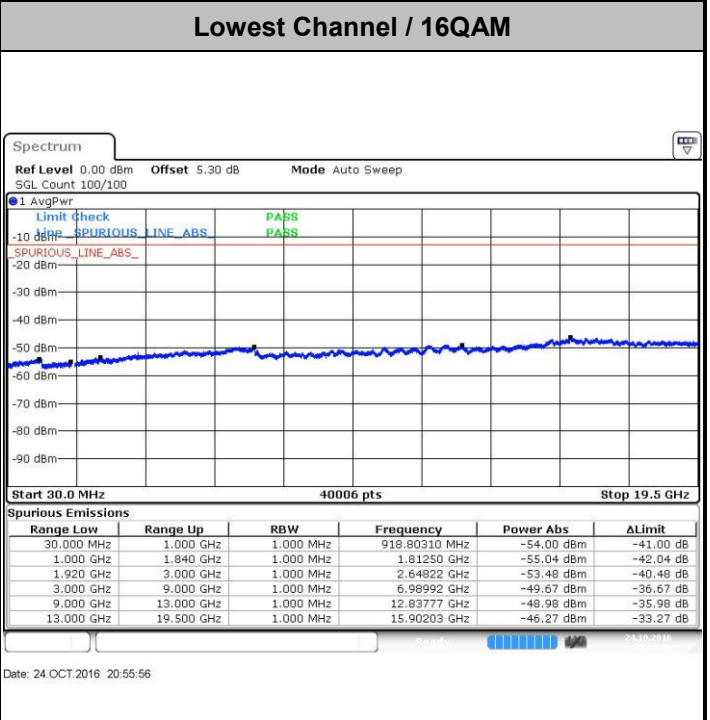

LTE Band 2 / 5MHz

Lowest Channel / QPSK

Lowest Channel / 16QAM

Date: 24.OCT.2016 20:38:17

Date: 24.OCT.2016 20:39:13

Middle Channel / QPSK

Middle Channel / 16QAM

Date: 24.OCT.2016 20:40:50

Date: 24.OCT.2016 20:41:46

LTE Band 2 / 5MHz

Highest Channel / QPSK

Highest Channel / 16QAM

Lowest Channel / QPSK

Lowest Channel / 16QAM

LTE Band 2 / 10MHz

Middle Channel / QPSK

Middle Channel / 16QAM

Date: 24.OCT.2016 20:57:33

Date: 24.OCT.2016 20:58:29

Highest Channel / QPSK

Highest Channel / 16QAM

Date: 24.OCT.2016 21:04:38

Date: 24.OCT.2016 21:05:34

LTE Band 2 / 15MHz