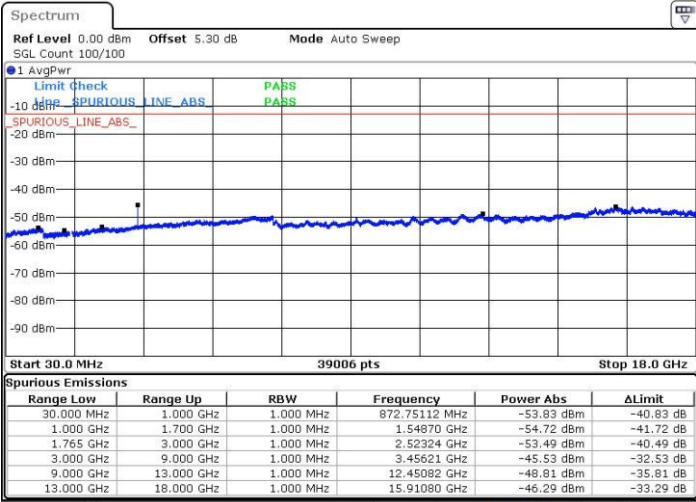

LTE Band 4 / 5MHz

Highest Channel / QPSK

Date: 24.OCT.2016 23:23:28

Highest Channel / 16QAM

Date: 24.OCT.2016 23:24:09

LTE Band 4 / 10MHz

Lowest Channel / QPSK

Date: 24.OCT.2016 23:33:25

Lowest Channel / 16QAM

Date: 24.OCT.2016 23:34:20

LTE Band 4 / 10MHz

Middle Channel / QPSK

Middle Channel / 16QAM

Date: 24.OCT.2016 23:35:58

Date: 24.OCT.2016 23:36:54

Highest Channel / QPSK

Highest Channel / 16QAM

Date: 24.OCT.2016 23:43:04

Date: 24.OCT.2016 23:44:00

LTE Band 4 / 15MHz

Lowest Channel / QPSK

Lowest Channel / 16QAM

Date: 24.OCT.2016 23:50:10

Date: 24.OCT.2016 23:51:06