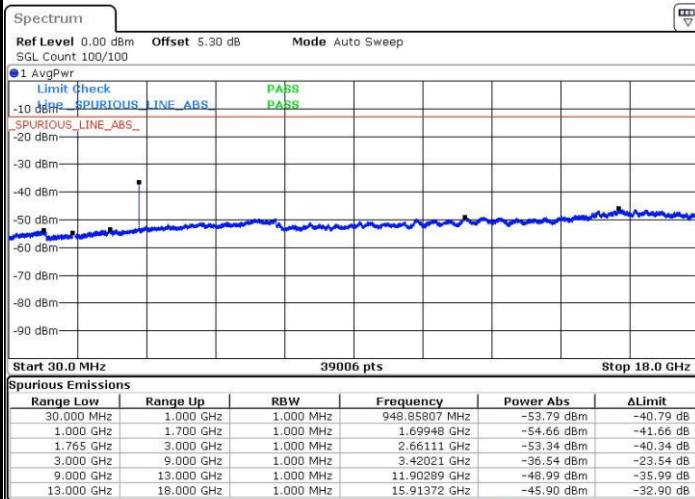

LTE Band 4 / 3MHz

Lowest Channel / QPSK

Date: 24.OCT.2016 22:37:43