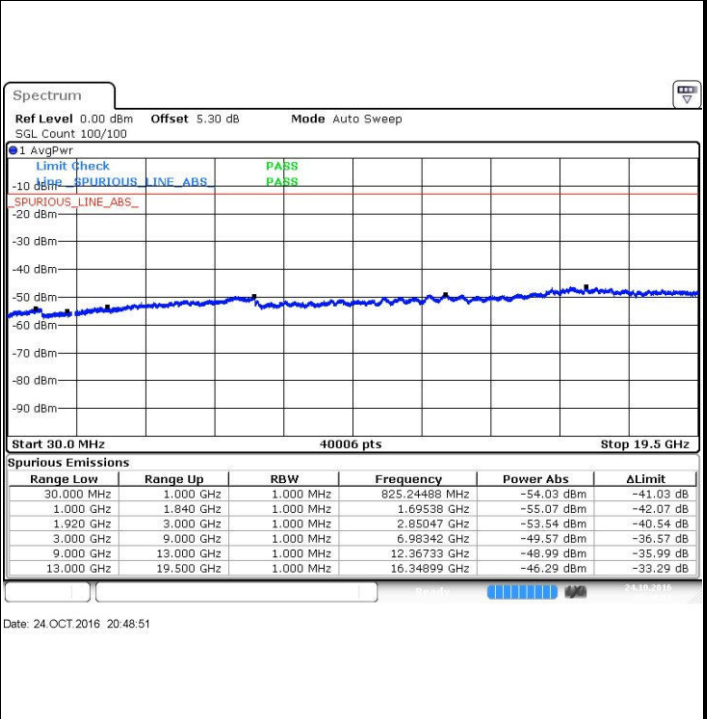

LTE Band 2 / 5MHz

Lowest Channel / QPSK

Lowest Channel / 16QAM

Date: 24.OCT.2016 20:38:17

Date: 24.OCT.2016 20:39:13

Middle Channel / QPSK

Middle Channel / 16QAM

Date: 24.OCT.2016 20:40:50

Date: 24.OCT.2016 20:41:46

LTE Band 2 / 5MHz

Highest Channel / QPSK

Highest Channel / 16QAM

Lowest Channel / QPSK

Lowest Channel / 16QAM

LTE Band 2 / 10MHz

Middle Channel / QPSK

Middle Channel / 16QAM

Date: 24.OCT.2016 20:57:33

Date: 24.OCT.2016 20:58:29

Highest Channel / QPSK

Highest Channel / 16QAM

Date: 24.OCT.2016 21:04:38

Date: 24.OCT.2016 21:05:34

LTE Band 2 / 15MHz