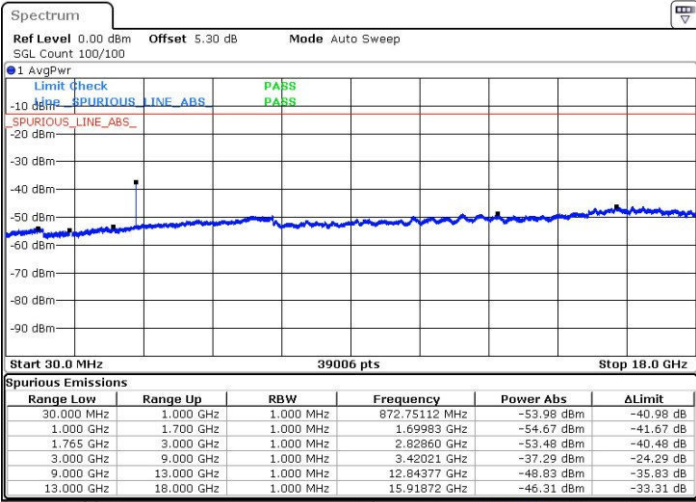

Lowest Channel / 16QAM

Date: 24.OCT.2016 21:29:22

LTE Band 2 / 20MHz

Middle Channel / QPSK

Middle Channel / 16QAM

Date: 24.OCT.2016 21:30:59

Date: 24.OCT.2016 21:31:55

Highest Channel / QPSK

Highest Channel / 16QAM

Date: 24.OCT.2016 21:38:04

Date: 24.OCT.2016 21:39:00

LTE Band 4 / 1.4MHz

Lowest Channel / QPSK

Lowest Channel / 16QAM

Date: 24.OCT.2016 22:21:00

Date: 24.OCT.2016 22:21:56

Middle Channel / QPSK

Middle Channel / 16QAM

Date: 24.OCT.2016 22:23:33

Date: 24.OCT.2016 22:24:29

LTE Band 4 / 1.4MHz

Highest Channel / QPSK

Date: 24.OCT.2016 22:30:38

Highest Channel / 16QAM