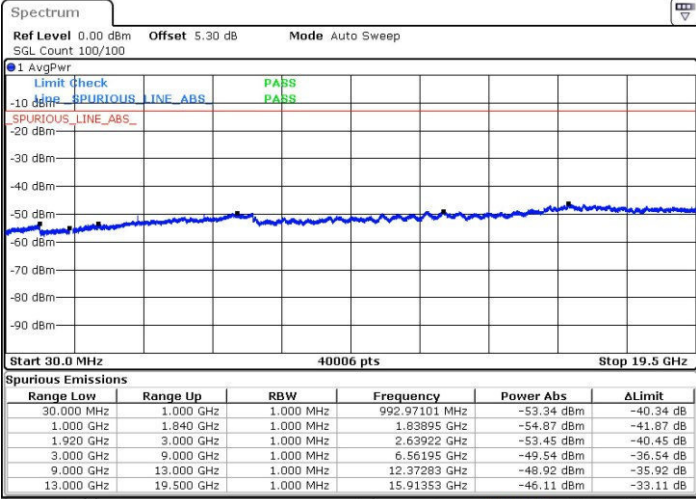

LTE Band 2 / 15MHz

Highest Channel / QPSK

Date: 24.OCT.2016 21:21:21

Highest Channel / 16QAM

Date: 24.OCT.2016 21:22:17

LTE Band 2 / 20MHz

Lowest Channel / QPSK

Date: 24.OCT.2016 21:28:26

Lowest Channel / 16QAM

Date: 24.OCT.2016 21:29:22

LTE Band 2 / 20MHz

Middle Channel / QPSK

Middle Channel / 16QAM

Date: 24.OCT.2016 21:30:59

Date: 24.OCT.2016 21:31:55

Highest Channel / QPSK

Highest Channel / 16QAM

Date: 24.OCT.2016 21:38:04

Date: 24.OCT.2016 21:39:00

LTE Band 4 / 1.4MHz

Lowest Channel / QPSK

Lowest Channel / 16QAM

Date: 24.OCT.2016 22:21:00

Date: 24.OCT.2016 22:21:56

Middle Channel / QPSK

Middle Channel / 16QAM

Date: 24.OCT.2016 22:23:33

Date: 24.OCT.2016 22:24:29

LTE Band 4 / 1.4MHz

Highest Channel / QPSK

Date: 24.OCT.2016 22:30:38

Highest Channel / 16QAM