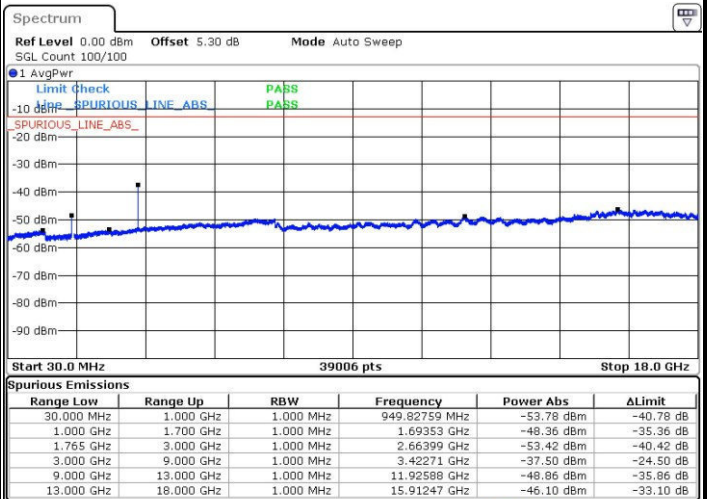

Highest Channel / 16QAM

Date: 24.OCT.2016 23:43:04

Date: 24.OCT.2016 23:44:00

LTE Band 4 / 15MHz

Lowest Channel / QPSK

Lowest Channel / 16QAM

Date: 24.OCT.2016 23:50:10

Date: 24.OCT.2016 23:51:06

Middle Channel / QPSK

Middle Channel / 16QAM

Date: 24.OCT.2016 23:52:44

Date: 24.OCT.2016 23:53:40

LTE Band 4 / 15MHz

Highest Channel / QPSK

Date: 24.OCT.2016 23:59:50

Highest Channel / 16QAM

Date: 25.OCT.2016 00:00:45

LTE Band 4 / 20MHz

Lowest Channel / QPSK

Date: 25.OCT.2016 00:06:56

Lowest Channel / 16QAM

Date: 25.OCT.2016 00:07:51