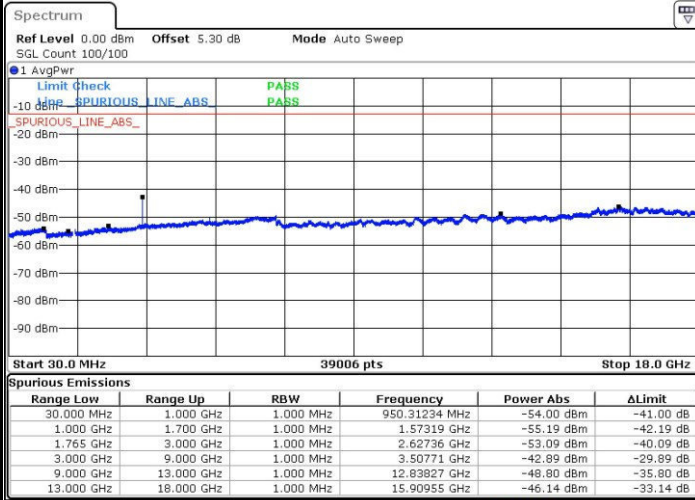

Highest Channel / 16QAM

Date: 24.OCT.2016 21:38:04

Date: 24.OCT.2016 21:39:00

LTE Band 4 / 1.4MHz

Lowest Channel / QPSK

Lowest Channel / 16QAM

Date: 24.OCT.2016 22:21:00

Date: 24.OCT.2016 22:21:56

Middle Channel / QPSK

Middle Channel / 16QAM

Date: 24.OCT.2016 22:23:33

Date: 24.OCT.2016 22:24:29

LTE Band 4 / 1.4MHz

Highest Channel / QPSK

Date: 24.OCT.2016 22:30:38

Highest Channel / 16QAM

Date: 24.OCT.2016 22:31:34

LTE Band 4 / 3MHz

Lowest Channel / QPSK

Date: 24.OCT.2016 22:37:43

Lowest Channel / 16QAM

Date: 24.OCT.2016 22:38:39

LTE Band 4 / 3MHz

Middle Channel / QPSK