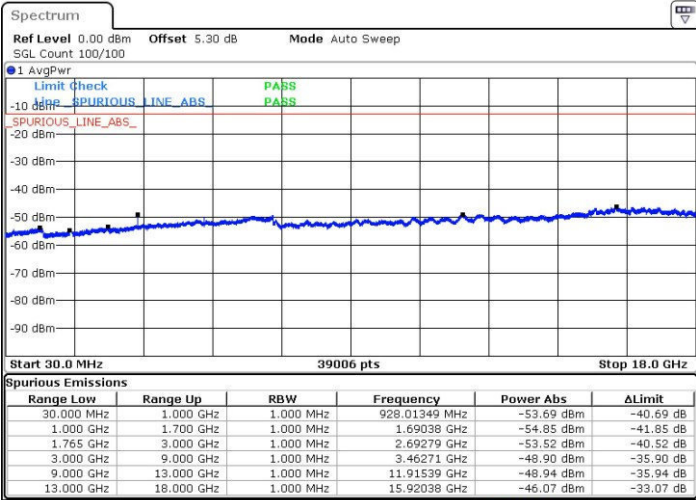

Middle Channel / QPSK

Middle Channel / 16QAM

Date: 24.OCT.2016 22:23:33

Date: 24.OCT.2016 22:24:29

LTE Band 4 / 1.4MHz

Highest Channel / QPSK

Date: 24.OCT.2016 22:30:38

Highest Channel / 16QAM

Date: 24.OCT.2016 22:31:34

LTE Band 4 / 3MHz

Lowest Channel / QPSK

Date: 24.OCT.2016 22:37:43

Lowest Channel / 16QAM

Date: 24.OCT.2016 22:38:39

LTE Band 4 / 3MHz

Middle Channel / QPSK

Middle Channel / 16QAM

Date: 24.OCT.2016 22:40:16

Date: 24.OCT.2016 22:41:12

Highest Channel / QPSK

Highest Channel / 16QAM

Date: 24.OCT.2016 22:47:21

Date: 24.OCT.2016 22:48:17

LTE Band 4 / 5MHz