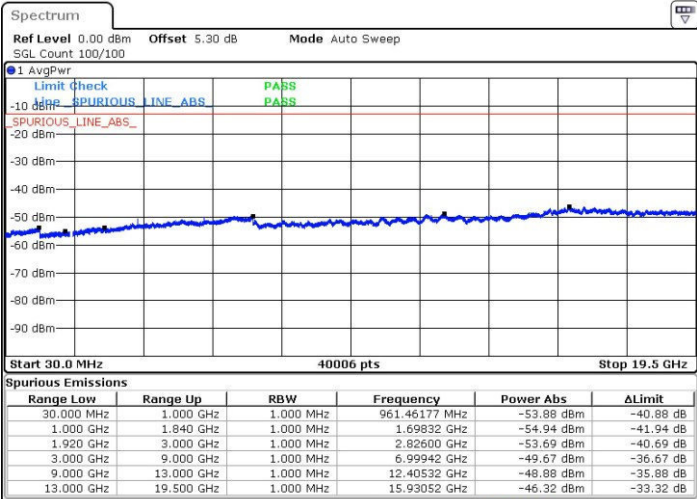

LTE Band 2 / 5MHz

Lowest Channel / QPSK

Lowest Channel / 16QAM

Date: 24.OCT.2016 20:38:17

Date: 24.OCT.2016 20:39:13

Middle Channel / QPSK

Middle Channel / 16QAM

Date: 24.OCT.2016 20:40:50

Date: 24.OCT.2016 20:41:46

LTE Band 2 / 5MHz

Highest Channel / QPSK

Highest Channel / 16QAM

Lowest Channel / QPSK

Lowest Channel / 16QAM

LTE Band 2 / 10MHz

Middle Channel / QPSK

Middle Channel / 16QAM

Date: 24.OCT.2016 20:57:33

Date: 24.OCT.2016 20:58:29

Highest Channel / QPSK

Highest Channel / 16QAM

Date: 24.OCT.2016 21:04:38

Date: 24.OCT.2016 21:05:34

LTE Band 2 / 15MHz