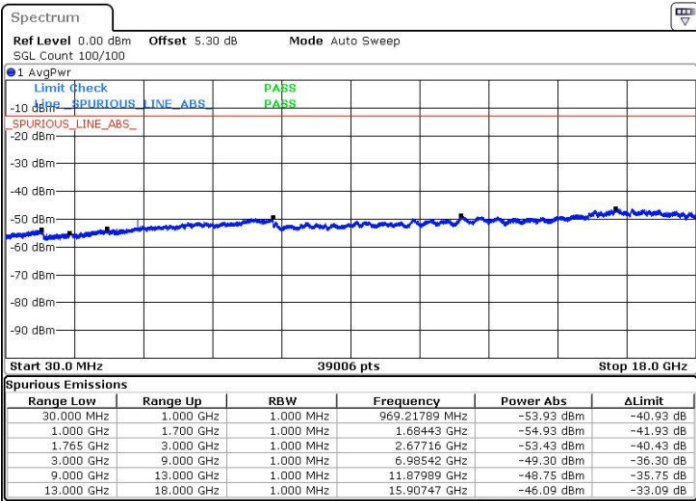

Lowest Channel / 16QAM

Date: 24.OCT.2016 21:29:22

LTE Band 2 / 20MHz

Middle Channel / QPSK

Middle Channel / 16QAM

Date: 24.OCT.2016 21:30:59

Date: 24.OCT.2016 21:31:55

Highest Channel / QPSK

Highest Channel / 16QAM

Date: 24.OCT.2016 21:38:04

Date: 24.OCT.2016 21:39:00

LTE Band 4 / 1.4MHz

Lowest Channel / QPSK

Lowest Channel / 16QAM

Date: 24.OCT.2016 22:21:00

Date: 24.OCT.2016 22:21:56

Middle Channel / QPSK

Middle Channel / 16QAM

Date: 24.OCT.2016 22:23:33

Date: 24.OCT.2016 22:24:29

LTE Band 4 / 1.4MHz

Highest Channel / QPSK

Date: 24.OCT.2016 22:30:38

Highest Channel / 16QAM