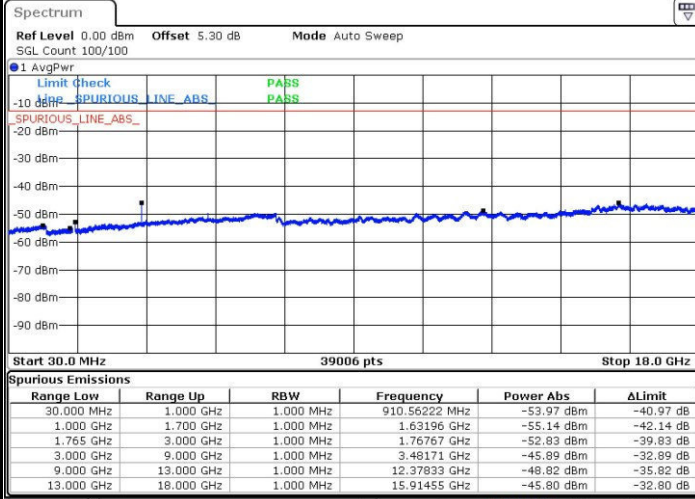

Highest Channel / 16QAM

Date: 24.OCT.2016 23:43:04

Date: 24.OCT.2016 23:44:00

LTE Band 4 / 15MHz

Lowest Channel / QPSK

Lowest Channel / 16QAM

Date: 24.OCT.2016 23:50:10

Date: 24.OCT.2016 23:51:06

Middle Channel / QPSK

Middle Channel / 16QAM

Date: 24.OCT.2016 23:52:44

Date: 24.OCT.2016 23:53:40

LTE Band 4 / 15MHz

Highest Channel / QPSK

Date: 24.OCT.2016 23:59:50

Highest Channel / 16QAM

Date: 25.OCT.2016 00:00:45

LTE Band 4 / 20MHz

Lowest Channel / QPSK

Date: 25.OCT.2016 00:06:56

Lowest Channel / 16QAM

Date: 25.OCT.2016 00:07:51