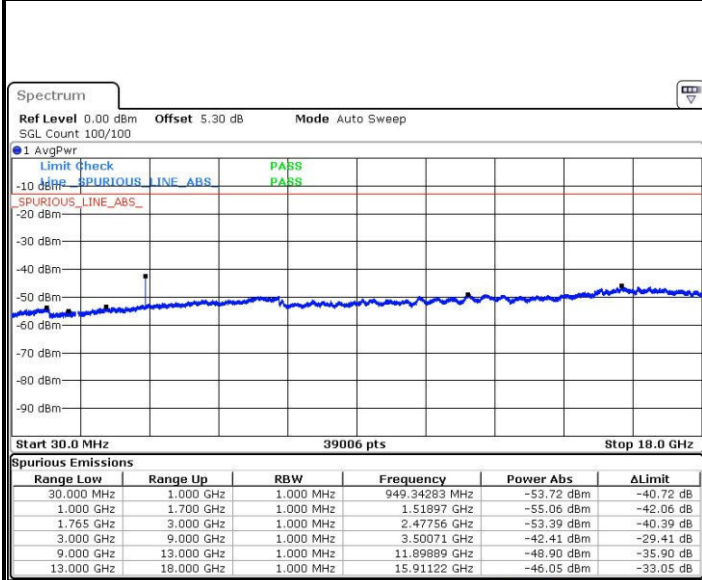

Middle Channel / 16QAM

Date: 24.OCT.2016 22:40:16

Date: 24.OCT.2016 22:41:12

Highest Channel / QPSK

Highest Channel / 16QAM

Date: 24.OCT.2016 22:47:21

Date: 24.OCT.2016 22:48:17

LTE Band 4 / 5MHz

Lowest Channel / QPSK

Lowest Channel / 16QAM

Date: 24.OCT.2016 22:54:26

Date: 24.OCT.2016 22:55:22

Middle Channel / QPSK

Middle Channel / 16QAM

Date: 24.OCT.2016 22:56:59

Date: 24.OCT.2016 22:57:55

LTE Band 4 / 5MHz

Highest Channel / QPSK

Date: 24.OCT.2016 23:23:28

Highest Channel / 16QAM

Date: 24.OCT.2016 23:24:09

LTE Band 4 / 10MHz

Lowest Channel / QPSK

Date: 24.OCT.2016 23:33:25