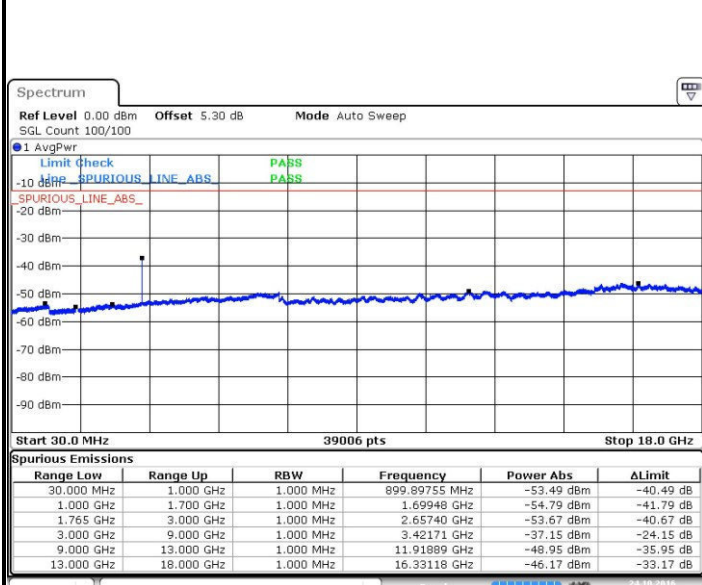

Lowest Channel / QPSK

Lowest Channel / 16QAM

Date: 24.OCT.2016 22:54:26

Date: 24.OCT.2016 22:55:22

Middle Channel / QPSK

Middle Channel / 16QAM

Date: 24.OCT.2016 22:56:59

Date: 24.OCT.2016 22:57:55

LTE Band 4 / 5MHz

Highest Channel / QPSK

Date: 24.OCT.2016 23:23:28

Highest Channel / 16QAM

Date: 24.OCT.2016 23:24:09

LTE Band 4 / 10MHz

Lowest Channel / QPSK

Date: 24.OCT.2016 23:33:25

Lowest Channel / 16QAM

Date: 24.OCT.2016 23:34:20

LTE Band 4 / 10MHz

Middle Channel / QPSK

Middle Channel / 16QAM

Date: 24.OCT.2016 23:35:58

Date: 24.OCT.2016 23:36:54

Highest Channel / QPSK

Highest Channel / 16QAM

Date: 24.OCT.2016 23:43:04

Date: 24.OCT.2016 23:44:00

LTE Band 4 / 15MHz

Lowest Channel / QPSK

Lowest Channel / 16QAM

Date: 24.OCT.2016 23:50:10

Date: 24.OCT.2016 23:51:06