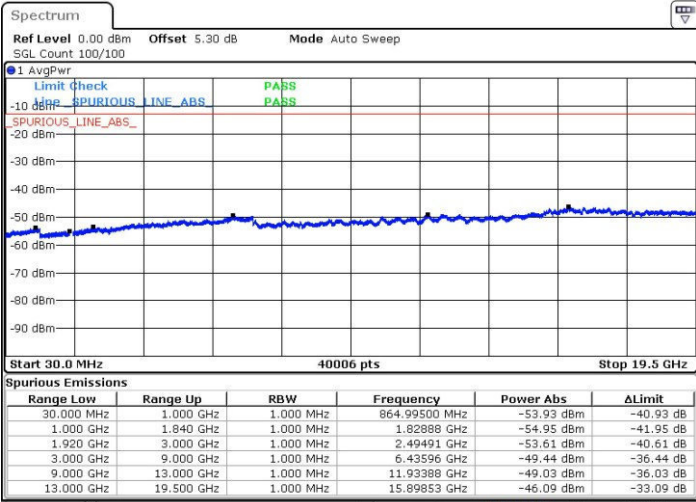

Date: 24.OCT.2016 20:41:46

LTE Band 2 / 5MHz

Highest Channel / QPSK

Highest Channel / 16QAM

Lowest Channel / QPSK

Lowest Channel / 16QAM

LTE Band 2 / 10MHz

Middle Channel / QPSK

Middle Channel / 16QAM

Date: 24.OCT.2016 20:57:33

Date: 24.OCT.2016 20:58:29

Highest Channel / QPSK

Highest Channel / 16QAM

Date: 24.OCT.2016 21:04:38

Date: 24.OCT.2016 21:05:34

LTE Band 2 / 15MHz