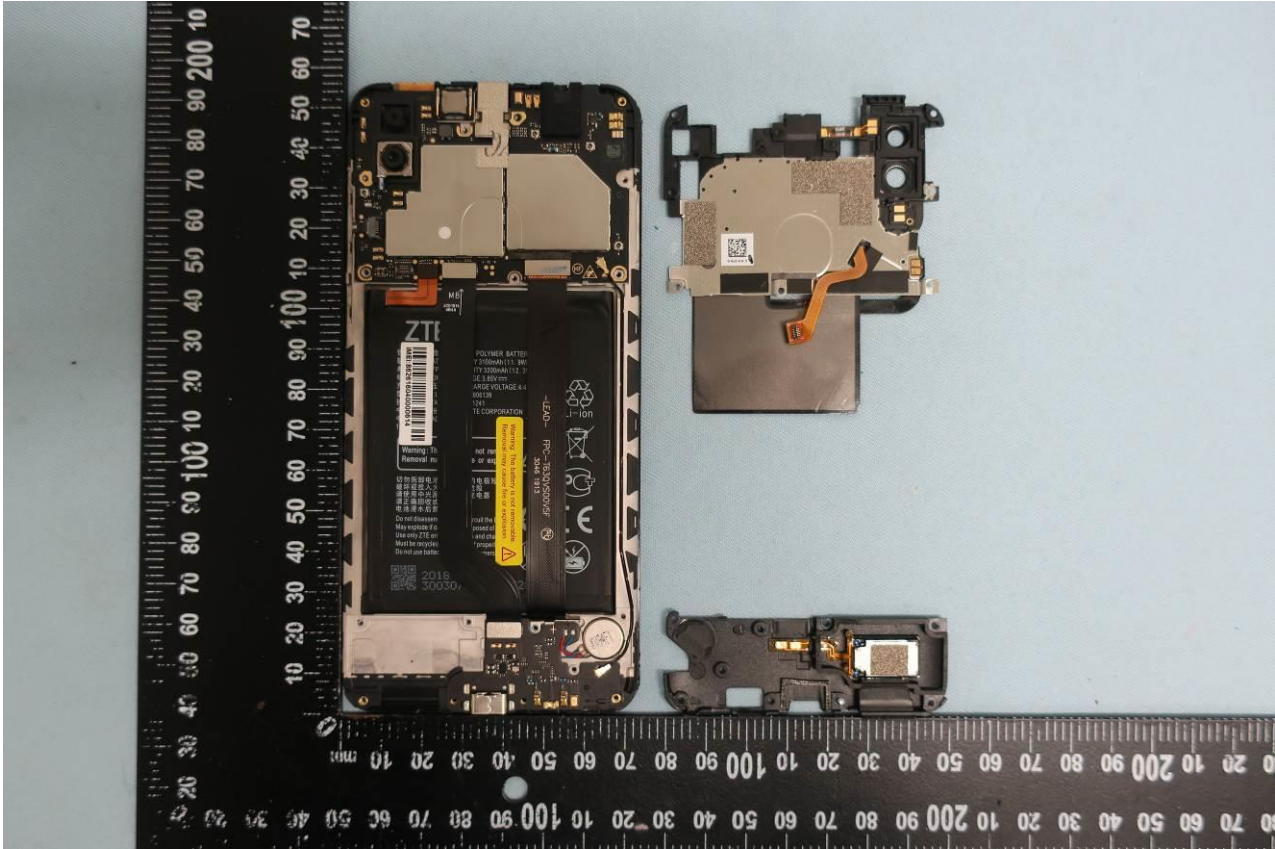

3. Internal Photograph of EUT

Brand Name: ZTE; Model Name: Z6530M

Brand Name: ZTE; Model Name: Z6530M

Brand Name: ZTE; Model Name: Z6530M

Brand Name: ZTE; Model Name: Z6530M

Brand Name: ZTE; Model Name: Z6530M

Brand Name: ZTE; Model Name: Z6530M

Brand Name: ZTE; Model Name: Z6530M

Brand Name: ZTE; Model Name: Z6530M

Brand Name: ZTE; Model Name: Z6530M

Brand Name: ZTE; Model Name: Z6530M

Brand Name: ZTE; Model Name: Z6530M