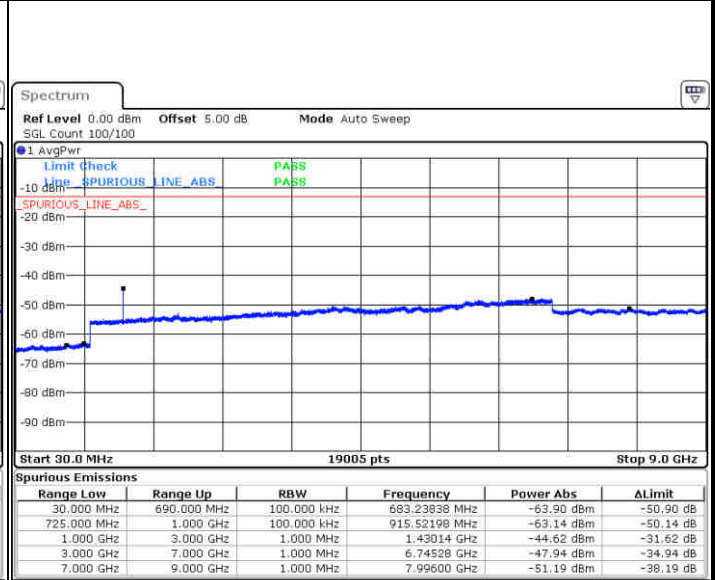

Date: 3 JUN 2019 02:25:44

Date: 3 JUN 2019 02:26:39

Highest Channel / 64QAM

Date: 3 JUN 2019 02:31:29

LTE Band 12 / 1.4MHz

Lowest Channel / QPSK

Date: 3 JUN 2019 06:11:05

Lowest Channel / 16QAM

Date: 3 JUN 2019 06:12:00

Middle Channel / QPSK

Date: 3 JUN 2019 06:13:49

Middle Channel / 16QAM

Date: 3 JUN 2019 06:12:55

LTE Band 12 / 1.4MHz

Highest Channel / QPSK

Date: 3 JUN 2019 06:14:44

Highest Channel / 16QAM

Date: 3 JUN 2019 06:15:39

LTE Band 12 / 3MHz

Lowest Channel / QPSK

Date: 3 JUN 2019 06:27:34

Lowest Channel / 16QAM

Date: 3 JUN 2019 06:28:29

LTE Band 12 / 3MHz