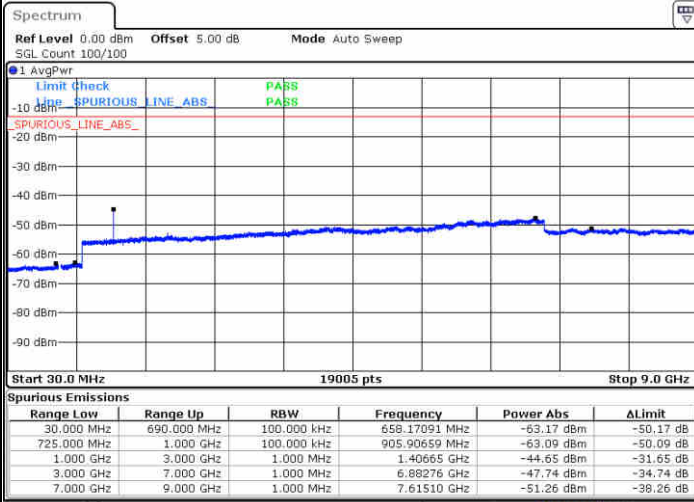

Date: 3 JUN 2019 06:45:53

LTE Band 12 / 5MHz

Highest Channel / QPSK

Date: 3 JUN 2019 06:47:42

Highest Channel / 16QAM

Date: 3 JUN 2019 06:48:36

LTE Band 12 / 10MHz

Lowest Channel / QPSK

Date: 3 JUN 2019 07:05:49

Lowest Channel / 16QAM

Date: 3 JUN 2019 07:06:44

LTE Band 12 / 10MHz

Middle Channel / QPSK

Middle Channel / 16QAM

Date: 3 JUN 2019 07:08:33

Date: 3 JUN 2019 07:07:38

Highest Channel / QPSK

Highest Channel / 16QAM

Date: 3 JUN 2019 07:09:28

Date: 3 JUN 2019 07:10:22

LTE Band 12 / 1.4MHz

Lowest Channel / 64QAM

Date: 3 JUN 2019 07:25:47

Middle Channel / 64QAM