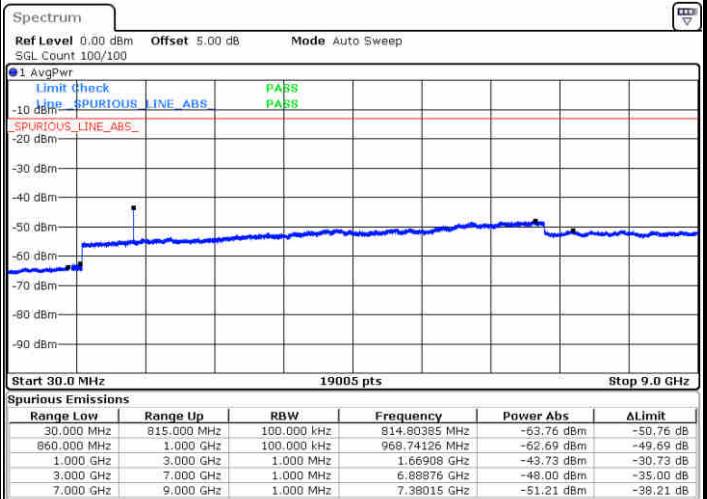

Highest Channel / QPSK

Highest Channel / 16QAM

Date: 3 JUN 2019 01:27:03

Date: 3 JUN 2019 01:27:58

LTE Band 5 / 5MHz

Lowest Channel / QPSK

Lowest Channel / 16QAM

Date: 3 JUN 2019 01:37:14

Date: 3 JUN 2019 01:38:09

Middle Channel / QPSK

Middle Channel / 16QAM

Date: 3 JUN 2019 01:39:44

Date: 3 JUN 2019 01:40:38

LTE Band 5 / 5MHz

Highest Channel / QPSK

Date: 3 JUN 2019 01:48:43

Highest Channel / 16QAM

Date: 3 JUN 2019 01:49:38

LTE Band 5 / 10MHz

Lowest Channel / QPSK

Date: 3 JUN 2019 02:41:29

Lowest Channel / 16QAM

Date: 3 JUN 2019 02:42:23

LTE Band 5 / 10MHz