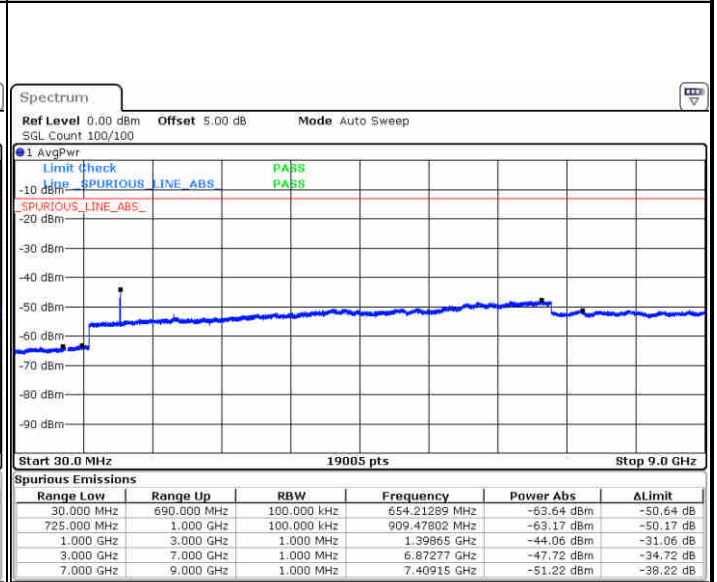

Middle Channel / 64QAM

Date: 3 JUN 2019 02:15:30

Date: 3 JUN 2019 02:16:24

Highest Channel / 64QAM

Date: 3 JUN 2019 02:21:14

LTE Band 5 / 10MHz

Lowest Channel / 64QAM

Middle Channel / 64QAM

Date: 3 JUN 2019 02:25:44

Date: 3 JUN 2019 02:26:39

Highest Channel / 64QAM

Date: 3 JUN 2019 02:31:29

LTE Band 12 / 1.4MHz

Lowest Channel / QPSK

Date: 3 JUN 2019 06:11:05

Lowest Channel / 16QAM

Date: 3 JUN 2019 06:12:00

Middle Channel / QPSK

Date: 3 JUN 2019 06:13:49

Middle Channel / 16QAM

Date: 3 JUN 2019 06:12:55

LTE Band 12 / 1.4MHz

Highest Channel / QPSK

Date: 3 JUN 2019 06:14:44