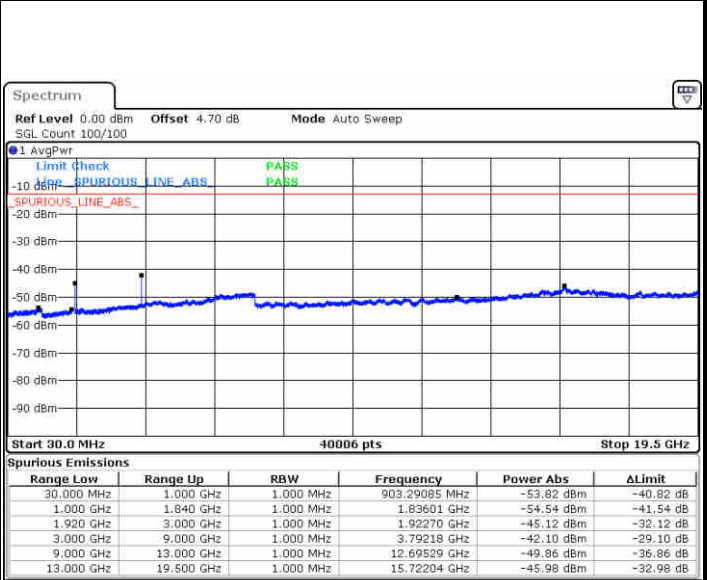

Date: 1 JUN 2019 15:29:58

LTE Band 2 / 15MHz

Lowest Channel / QPSK

Lowest Channel / 16QAM

Date: 1 JUN 2019 15:36:03

Date: 1 JUN 2019 15:36:58

Middle Channel / QPSK

Middle Channel / 16QAM

Date: 1 JUN 2019 15:38:33

Date: 1 JUN 2019 15:39:28

LTE Band 2 / 15MHz

Highest Channel / QPSK

Date: 1 JUN 2019 15:45:32

Highest Channel / 16QAM

Date: 1 JUN 2019 15:46:27

LTE Band 2 / 20MHz

Lowest Channel / QPSK

Date: 1 JUN 2019 15:52:32

Lowest Channel / 16QAM

Date: 1 JUN 2019 15:53:27

LTE Band 2 / 20MHz

Middle Channel / QPSK

Date: 1 JUN 2019 15:55:01

Middle Channel / 16QAM

Date: 1 JUN 2019 15:55:56

Highest Channel / QPSK

Date: 1 JUN 2019 16:02:01

Highest Channel / 16QAM

Date: 1 JUN 2019 16:02:55

LTE Band 2 / 1.4MHz

Lowest Channel / 64QAM

Middle Channel / 64QAM