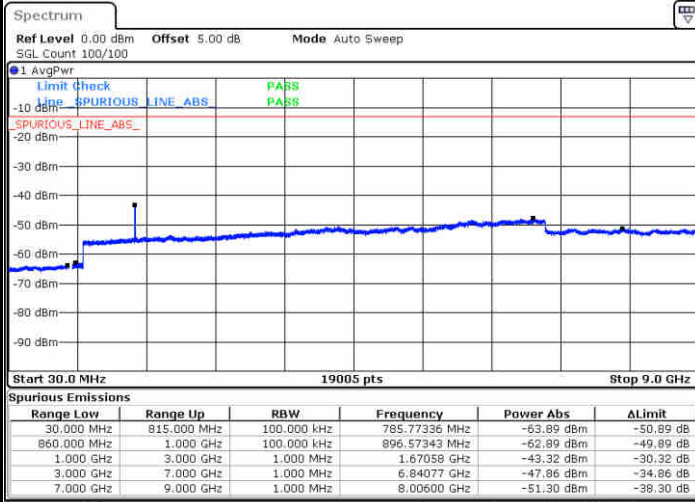

LTE Band 5 / 1.4MHz

Lowest Channel / QPSK

Lowest Channel / 16QAM

Date: 3 JUN 2019 03:23:59

Date: 3 JUN 2019 03:24:54

Middle Channel / QPSK

Middle Channel / 16QAM

Date: 3 JUN 2019 00:33:38

Date: 3 JUN 2019 00:44:47

LTE Band 5 / 1.4MHz

LTE Band 5 / 3MHz

LTE Band 5 / 3MHz

Middle Channel / QPSK

Middle Channel / 16QAM

Date: 3 JUN 2019 01:04:20

Date: 3 JUN 2019 01:05:14

Highest Channel / QPSK

Highest Channel / 16QAM

Date: 3 JUN 2019 01:27:03

Date: 3 JUN 2019 01:27:58

LTE Band 5 / 5MHz

Lowest Channel / QPSK

Lowest Channel / 16QAM

Date: 3 JUN 2019 01:37:14