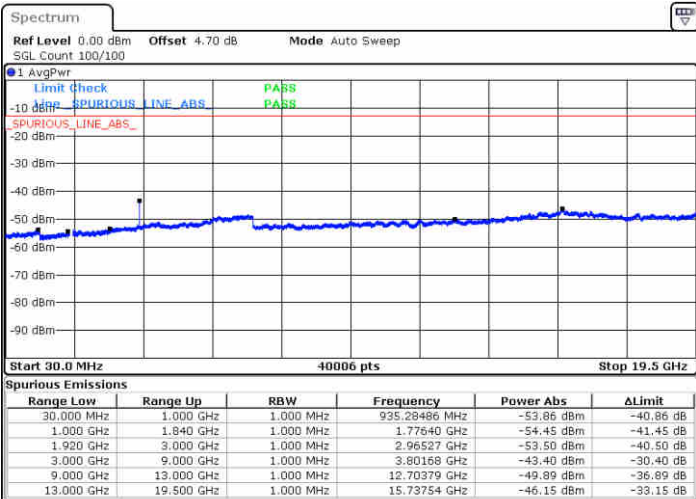

Date: 1 JUN 2019 16:38:27

Date: 1 JUN 2019 16:39:21

Highest Channel / 64QAM

Date: 1 JUN 2019 16:40:16

LTE Band 2 / 5MHz

Lowest Channel / 64QAM

Middle Channel / 64QAM

Date: 1 JUN 2019 16:43:55

Date: 1 JUN 2019 16:44:50

Highest Channel / 64QAM

Date: 1 JUN 2019 16:45:45

LTE Band 2 / 10MHz

Lowest Channel / 64QAM

Middle Channel / 64QAM

Date: 1 JUN 2019 16:46:40

Date: 1 JUN 2019 16:47:34

Highest Channel / 64QAM

Date: 1 JUN 2019 16:48:29

LTE Band 2 / 15MHz

Lowest Channel / 64QAM

Middle Channel / 64QAM

Date: 1 JUN 2019 16:49:24

Date: 1 JUN 2019 16:50:19

Highest Channel / 64QAM