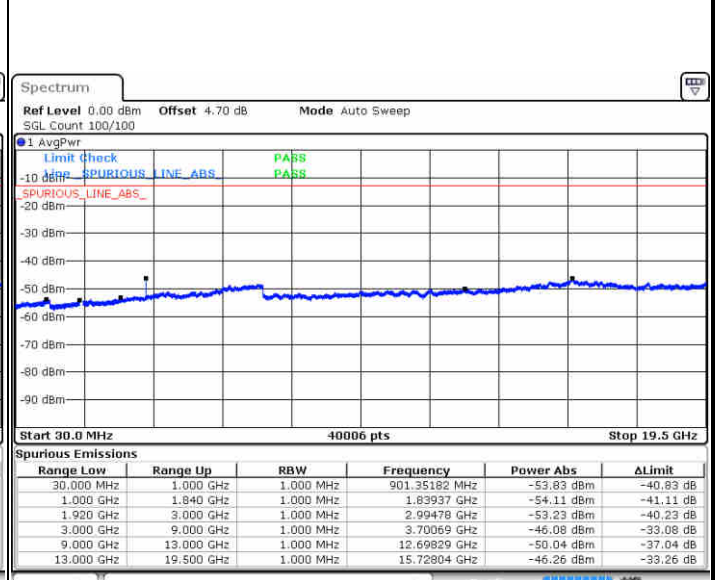

LTE Band 66 / 20MHz / 64QAM

Lowest Band Edge / 1 RB

Date: 5 JUN 2019 00:43:38

Highest Band Edge / 1 RB

Date: 5 JUN 2019 00:52:46

Lowest Band Edge / Full RB

Date: 5 JUN 2019 00:45:09

Highest Band Edge / Full RB

Date: 5 JUN 2019 00:49:15

Conducted Spurious Emission

LTE Band 2 / 1.4MHz

Highest Channel / QPSK

Date: 1 JUN 2019 14:28:15

Highest Channel / 16QAM

Date: 1 JUN 2019 14:29:10

LTE Band 2 / 3MHz

Lowest Channel / QPSK

Date: 1 JUN 2019 14:35:15

Lowest Channel / 16QAM

Date: 1 JUN 2019 14:36:10

LTE Band 2 / 3MHz

Middle Channel / QPSK

Date: 1 JUN 2019 14:37:44

Middle Channel / 16QAM

Date: 1 JUN 2019 14:38:39

Highest Channel / QPSK

Date: 1 JUN 2019 14:44:44

Highest Channel / 16QAM

Date: 1 JUN 2019 14:45:39

LTE Band 2 / 5MHz

Lowest Channel / QPSK

Date: 1 JUN 2019 14:51:44