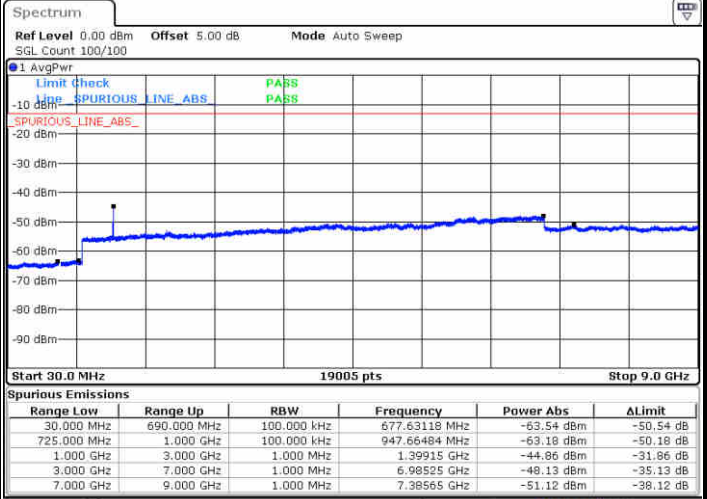

Highest Channel / 16QAM

Date: 3 JUN 2019 06:15:39

LTE Band 12 / 3MHz

Lowest Channel / QPSK

Date: 3 JUN 2019 06:27:34

Lowest Channel / 16QAM

Date: 3 JUN 2019 06:28:29

LTE Band 12 / 3MHz

Middle Channel / QPSK

Middle Channel / 16QAM

Date: 3 JUN 2019 06:30:18

Date: 3 JUN 2019 06:29:23

Highest Channel / QPSK

Highest Channel / 16QAM

Date: 3 JUN 2019 06:31:13

Date: 3 JUN 2019 06:32:07

LTE Band 12 / 5MHz

Lowest Channel / QPSK

Lowest Channel / 16QAM

Date: 3 JUN 2019 06:44:03

Date: 3 JUN 2019 06:44:58

Middle Channel / QPSK

Middle Channel / 16QAM

Date: 3 JUN 2019 06:46:47

Date: 3 JUN 2019 06:45:53

LTE Band 12 / 5MHz

Highest Channel / QPSK

Date: 3 JUN 2019 06:47:42

Highest Channel / 16QAM

Date: 3 JUN 2019 06:48:36

LTE Band 12 / 10MHz

Lowest Channel / QPSK