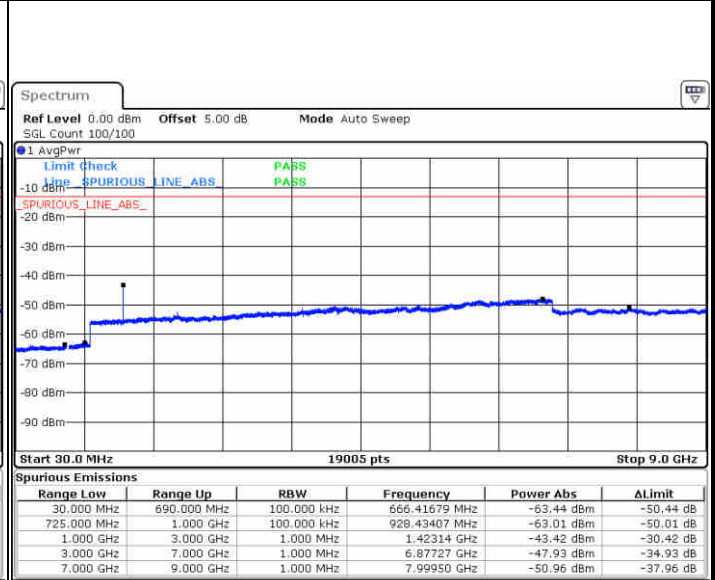

LTE Band 12 / 5MHz

Lowest Channel / QPSK

Lowest Channel / 16QAM

Date: 3 JUN 2019 06:44:03

Date: 3 JUN 2019 06:44:58

Middle Channel / QPSK

Middle Channel / 16QAM

Date: 3 JUN 2019 06:46:47

Date: 3 JUN 2019 06:45:53

LTE Band 12 / 5MHz

Highest Channel / QPSK

Date: 3 JUN 2019 06:47:42

Highest Channel / 16QAM

Date: 3 JUN 2019 06:48:36

LTE Band 12 / 10MHz

Lowest Channel / QPSK

Date: 3 JUN 2019 07:05:49

Lowest Channel / 16QAM

Date: 3 JUN 2019 07:06:44

LTE Band 12 / 10MHz

Middle Channel / QPSK

Middle Channel / 16QAM

Date: 3 JUN 2019 07:08:33

Date: 3 JUN 2019 07:07:38

Highest Channel / QPSK

Highest Channel / 16QAM

Date: 3 JUN 2019 07:09:28

Date: 3 JUN 2019 07:10:22

LTE Band 12 / 1.4MHz

Lowest Channel / 64QAM

Date: 3 JUN 2019 07:25:47

Middle Channel / 64QAM