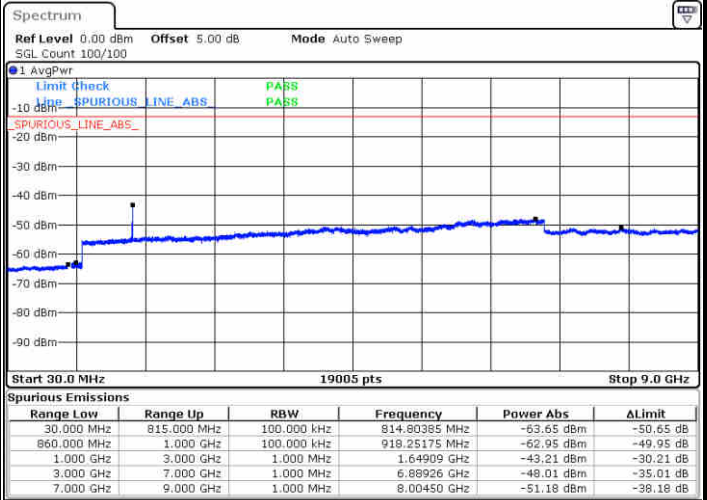

Highest Channel / QPSK

Highest Channel / 16QAM

Date: 3 JUN 2019 01:27:03

Date: 3 JUN 2019 01:27:58

LTE Band 5 / 5MHz

Lowest Channel / QPSK

Lowest Channel / 16QAM

Date: 3 JUN 2019 01:37:14

Date: 3 JUN 2019 01:38:09

Middle Channel / QPSK

Middle Channel / 16QAM

Date: 3 JUN 2019 01:39:44

Date: 3 JUN 2019 01:40:38

LTE Band 5 / 5MHz

Highest Channel / QPSK

Date: 3 JUN 2019 01:48:43