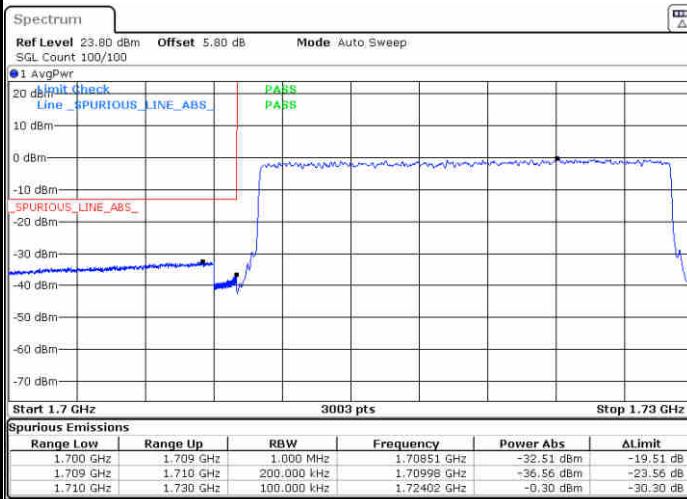

LTE Band 66 / 20MHz / 64QAM

Lowest Band Edge / 1 RB

Date: 5 JUN 2019 00:43:38

Highest Band Edge / 1 RB

Date: 5 JUN 2019 00:52:46

Lowest Band Edge / Full RB

Date: 5 JUN 2019 00:45:09

Highest Band Edge / Full RB