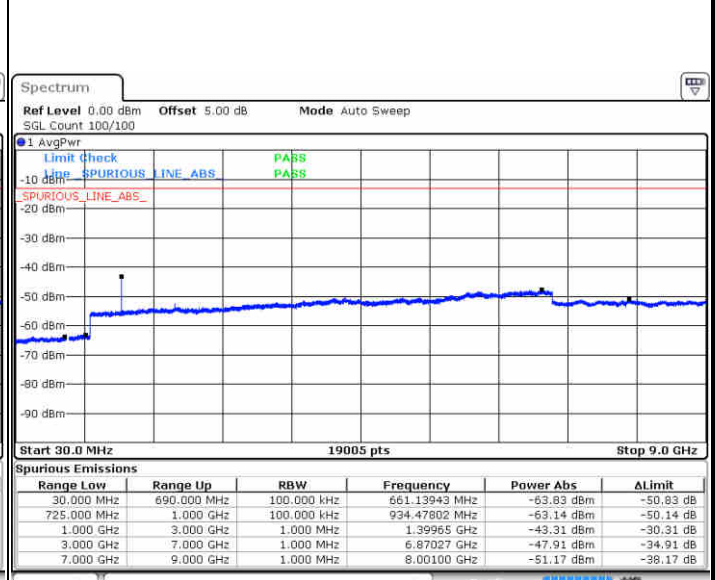

LTE Band 12 / 5MHz

Lowest Channel / QPSK

Lowest Channel / 16QAM

Date: 3 JUN 2019 06:44:03

Date: 3 JUN 2019 06:44:58

Middle Channel / QPSK

Middle Channel / 16QAM

Date: 3 JUN 2019 06:46:47

Date: 3 JUN 2019 06:45:53

LTE Band 12 / 5MHz

Highest Channel / QPSK

Date: 3 JUN 2019 06:47:42

Highest Channel / 16QAM

Date: 3 JUN 2019 06:48:36

LTE Band 12 / 10MHz

Lowest Channel / QPSK

Date: 3 JUN 2019 07:05:49

Lowest Channel / 16QAM

Date: 3 JUN 2019 07:06:44

LTE Band 12 / 10MHz

Middle Channel / QPSK

Middle Channel / 16QAM

Date: 3 JUN 2019 07:08:33

Date: 3 JUN 2019 07:07:38

Highest Channel / QPSK

Highest Channel / 16QAM

Date: 3 JUN 2019 07:09:28

Date: 3 JUN 2019 07:10:22

LTE Band 12 / 1.4MHz

Lowest Channel / 64QAM

Date: 3 JUN 2019 07:25:47

Middle Channel / 64QAM