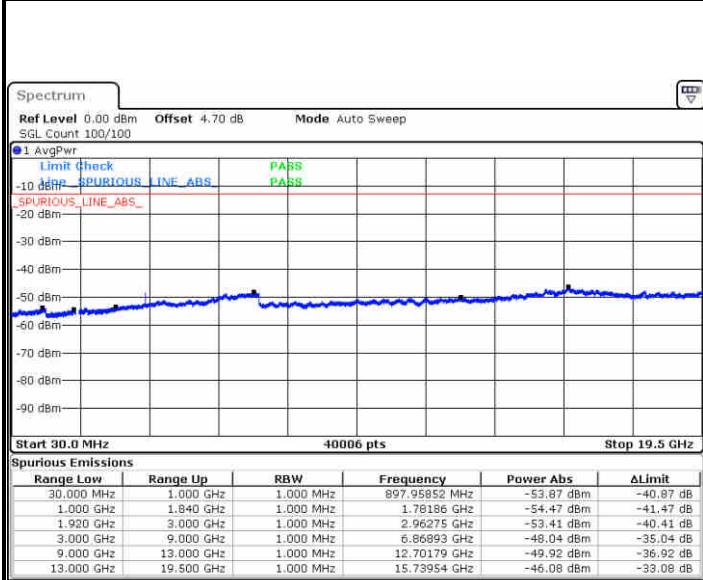

Date: 1 JUN 2019 14:38:39

Highest Channel / QPSK

Date: 1 JUN 2019 14:44:44

Highest Channel / 16QAM

Date: 1 JUN 2019 14:45:39

LTE Band 2 / 5MHz

Lowest Channel / QPSK

Date: 1 JUN 2019 14:51:44

Lowest Channel / 16QAM

Date: 1 JUN 2019 14:52:39

Middle Channel / QPSK

Date: 1 JUN 2019 14:54:13

Middle Channel / 16QAM

Date: 1 JUN 2019 14:55:08

LTE Band 2 / 5MHz

Highest Channel / QPSK

Date: 1 JUN 2019 15:12:36

Highest Channel / 16QAM

Date: 1 JUN 2019 15:13:30

LTE Band 2 / 10MHz

Lowest Channel / QPSK

Date: 1 JUN 2019 15:19:35

Lowest Channel / 16QAM

Date: 1 JUN 2019 15:20:30

LTE Band 2 / 10MHz

Middle Channel / QPSK

Middle Channel / 16QAM

Date: 1 JUN 2019 15:22:04

Date: 1 JUN 2019 15:22:59

Highest Channel / QPSK

Highest Channel / 16QAM

Date: 1 JUN 2019 15:29:04