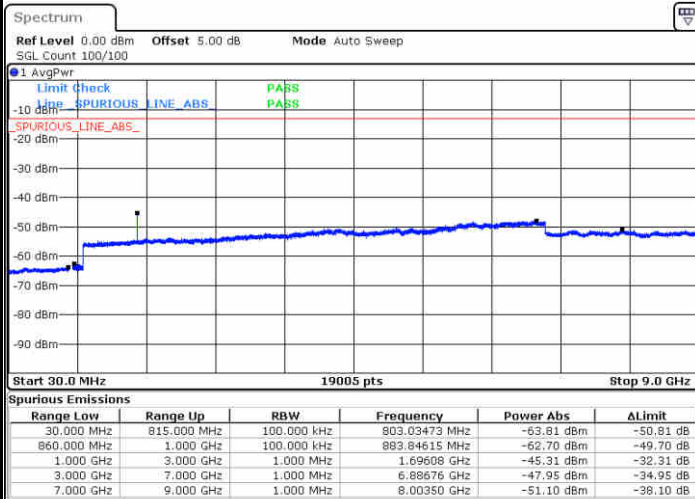

LTE Band 5 / 1.4MHz

Lowest Channel / 64QAM

Middle Channel / 64QAM

Date: 3 JUN 2019 01:55:02

Date: 3 JUN 2019 01:55:56

Highest Channel / 64QAM

Date: 3 JUN 2019 02:00:46

LTE Band 5 / 3MHz

Lowest Channel / 64QAM

Middle Channel / 64QAM

Date: 3 JUN 2019 02:05:16

Date: 3 JUN 2019 02:06:10

Highest Channel / 64QAM

Date: 3 JUN 2019 02:11:00

LTE Band 5 / 5MHz

Lowest Channel / 64QAM