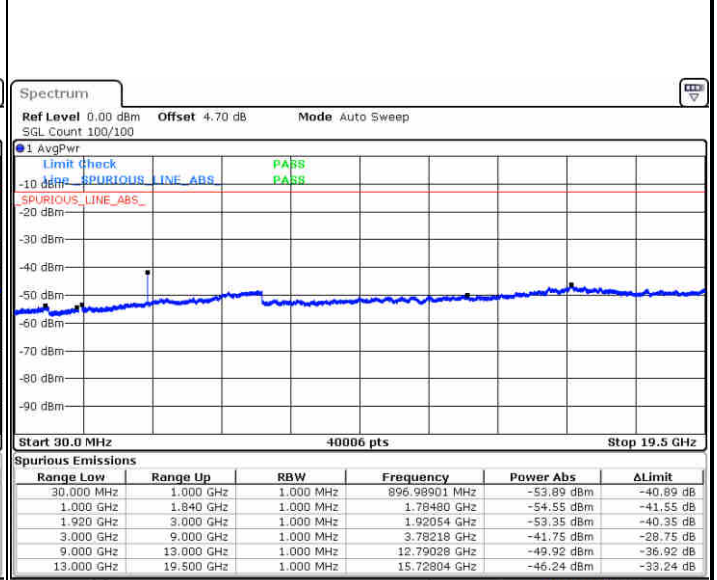

Date: 1 JUN 2019 15:38:33

Date: 1 JUN 2019 15:39:28

LTE Band 2 / 15MHz

Highest Channel / QPSK

Date: 1 JUN 2019 15:45:32

Highest Channel / 16QAM

Date: 1 JUN 2019 15:46:27

LTE Band 2 / 20MHz

Lowest Channel / QPSK

Date: 1 JUN 2019 15:52:32

Lowest Channel / 16QAM

Date: 1 JUN 2019 15:53:27

LTE Band 2 / 20MHz

Middle Channel / QPSK

Date: 1 JUN 2019 15:55:01

Middle Channel / 16QAM

Date: 1 JUN 2019 15:55:56

Highest Channel / QPSK

Date: 1 JUN 2019 16:02:01

Highest Channel / 16QAM

Date: 1 JUN 2019 16:02:55

LTE Band 2 / 1.4MHz

Lowest Channel / 64QAM

Middle Channel / 64QAM

Date: 1 JUN 2019 16:38:27

Date: 1 JUN 2019 16:39:21

Highest Channel / 64QAM

Date: 1 JUN 2019 16:40:16

LTE Band 2 / 5MHz

Lowest Channel / 64QAM

Middle Channel / 64QAM

Date: 1 JUN 2019 16:43:55