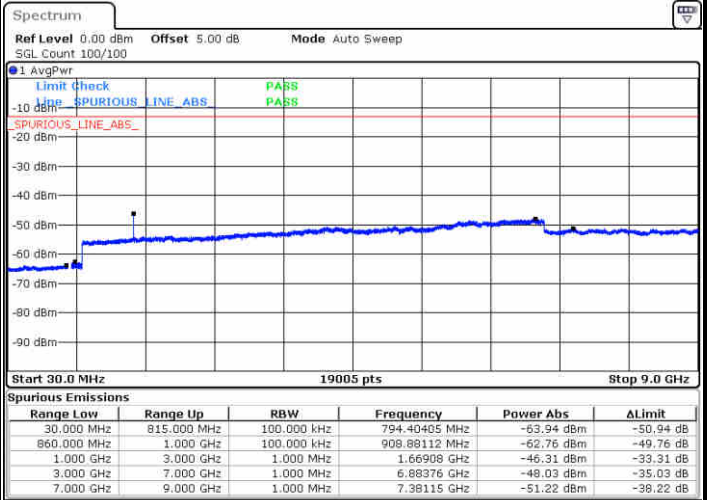

LTE Band 5 / 1.4MHz

Lowest Channel / 64QAM

Middle Channel / 64QAM

Date: 3 JUN 2019 01:55:02

Date: 3 JUN 2019 01:55:56

Highest Channel / 64QAM

Date: 3 JUN 2019 02:00:46

LTE Band 5 / 3MHz

Lowest Channel / 64QAM

Middle Channel / 64QAM

Date: 3 JUN 2019 02:05:16

Date: 3 JUN 2019 02:06:10

Highest Channel / 64QAM

Date: 3 JUN 2019 02:11:00

LTE Band 5 / 5MHz

Lowest Channel / 64QAM

Middle Channel / 64QAM

Date: 3 JUN 2019 02:15:30

Date: 3 JUN 2019 02:16:24

Highest Channel / 64QAM

Date: 3 JUN 2019 02:21:14

LTE Band 5 / 10MHz

Lowest Channel / 64QAM

Middle Channel / 64QAM

Date: 3 JUN 2019 02:25:44

Date: 3 JUN 2019 02:26:39

Highest Channel / 64QAM

Date: 3 JUN 2019 02:31:29

LTE Band 12 / 1.4MHz

Lowest Channel / QPSK

Date: 3 JUN 2019 06:11:05

Lowest Channel / 16QAM