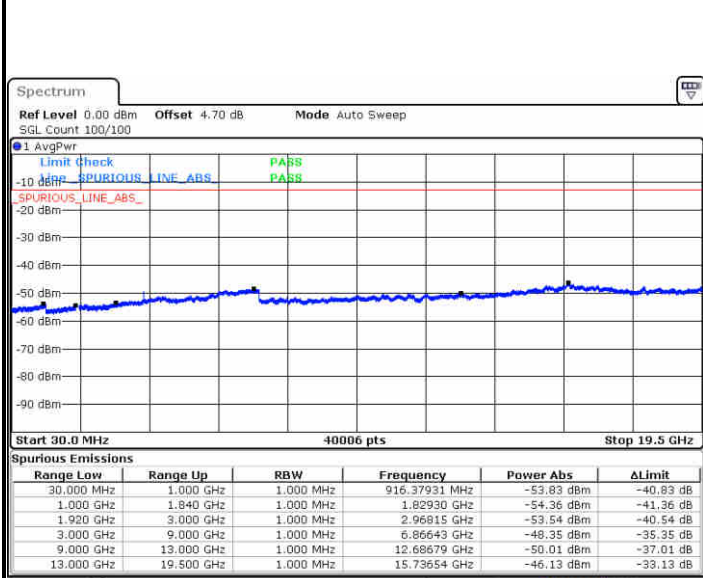

Lowest Channel / QPSK

Date: 1 JUN 2019 14:35:15

Lowest Channel / 16QAM

Date: 1 JUN 2019 14:36:10

LTE Band 2 / 3MHz

Middle Channel / QPSK

Date: 1 JUN 2019 14:37:44

Middle Channel / 16QAM

Date: 1 JUN 2019 14:38:39

Highest Channel / QPSK

Date: 1 JUN 2019 14:44:44

Highest Channel / 16QAM

Date: 1 JUN 2019 14:45:39

LTE Band 2 / 5MHz

Lowest Channel / QPSK

Date: 1 JUN 2019 14:51:44

Lowest Channel / 16QAM

Date: 1 JUN 2019 14:52:39

Middle Channel / QPSK

Date: 1 JUN 2019 14:54:13

Middle Channel / 16QAM

Date: 1 JUN 2019 14:55:08

LTE Band 2 / 5MHz

Highest Channel / QPSK

Date: 1 JUN 2019 15:12:36

Highest Channel / 16QAM

Date: 1 JUN 2019 15:13:30

LTE Band 2 / 10MHz

Lowest Channel / QPSK

Date: 1 JUN 2019 15:19:35

Lowest Channel / 16QAM

Date: 1 JUN 2019 15:20:30