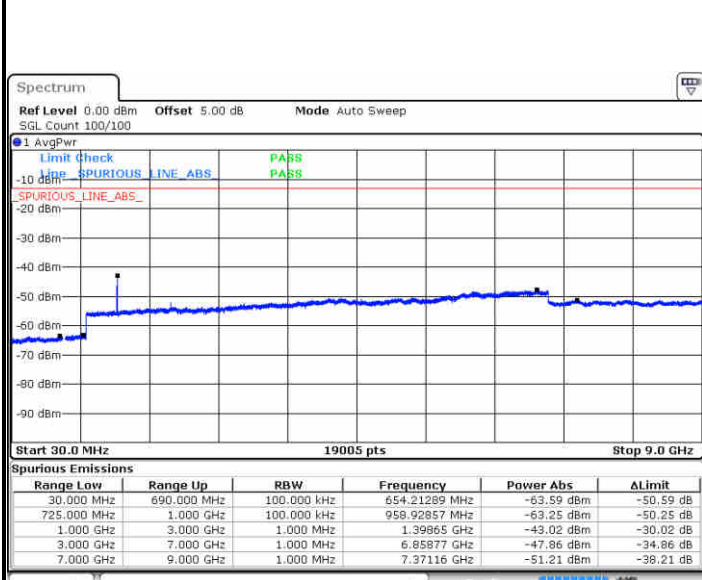

Middle Channel / 64QAM

Date: 3 JUN 2019 02:15:30

Date: 3 JUN 2019 02:16:24

Highest Channel / 64QAM

Date: 3 JUN 2019 02:21:14

LTE Band 5 / 10MHz

Lowest Channel / 64QAM

Middle Channel / 64QAM

Date: 3 JUN 2019 02:25:44

Date: 3 JUN 2019 02:26:39

Highest Channel / 64QAM

Date: 3 JUN 2019 02:31:29

LTE Band 12 / 1.4MHz

Lowest Channel / QPSK

Date: 3 JUN 2019 06:11:05

Lowest Channel / 16QAM

Date: 3 JUN 2019 06:12:00

Middle Channel / QPSK

Date: 3 JUN 2019 06:13:49

Middle Channel / 16QAM

Date: 3 JUN 2019 06:12:55

LTE Band 12 / 1.4MHz

Highest Channel / QPSK

Date: 3 JUN 2019 06:14:44

Highest Channel / 16QAM

Date: 3 JUN 2019 06:15:39

LTE Band 12 / 3MHz

Lowest Channel / QPSK

Date: 3 JUN 2019 06:27:34

Lowest Channel / 16QAM

Date: 3 JUN 2019 06:28:29

LTE Band 12 / 3MHz