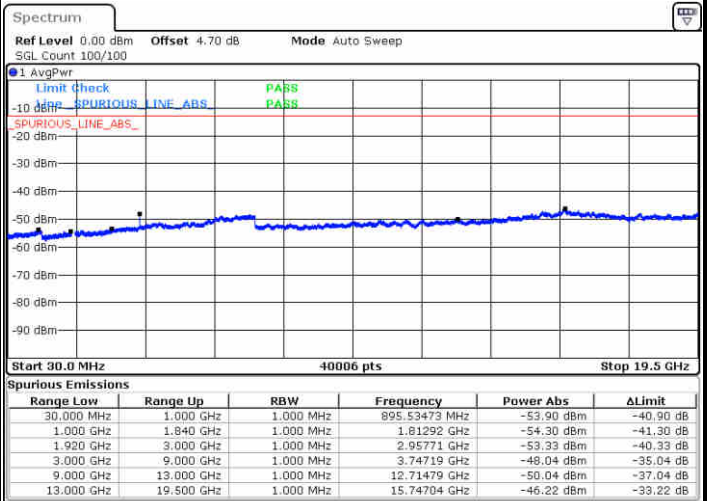

LTE Band 2 / 10MHz

Middle Channel / QPSK

Middle Channel / 16QAM

Date: 1 JUN 2019 15:22:04

Date: 1 JUN 2019 15:22:59

Highest Channel / QPSK

Highest Channel / 16QAM

Date: 1 JUN 2019 15:29:04

Date: 1 JUN 2019 15:29:58

LTE Band 2 / 15MHz

Lowest Channel / QPSK

Lowest Channel / 16QAM

Date: 1 JUN 2019 15:36:03

Date: 1 JUN 2019 15:36:58

Middle Channel / QPSK

Middle Channel / 16QAM

Date: 1 JUN 2019 15:38:33

Date: 1 JUN 2019 15:39:28

LTE Band 2 / 15MHz

Highest Channel / QPSK

Date: 1 JUN 2019 15:45:32

Highest Channel / 16QAM

Date: 1 JUN 2019 15:46:27

LTE Band 2 / 20MHz