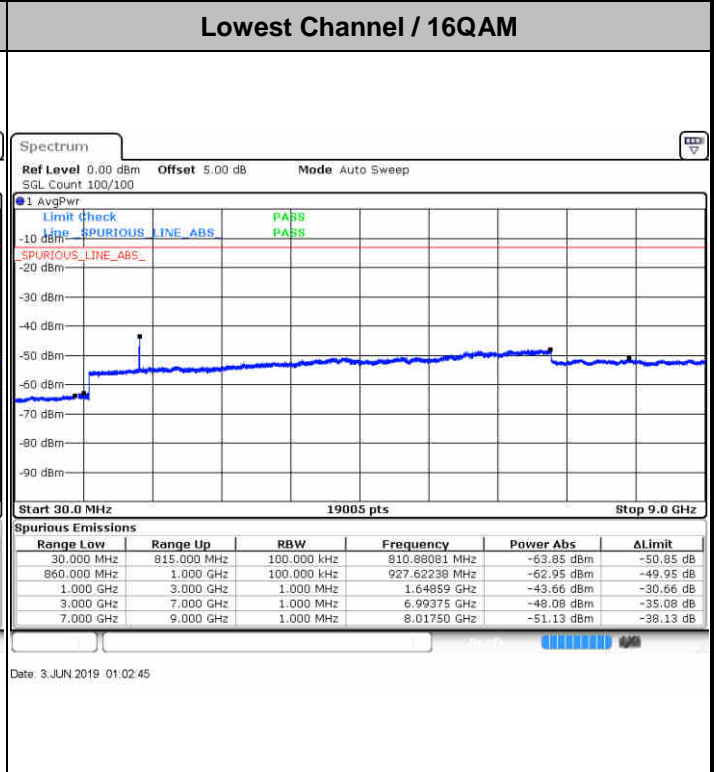

Date: 1 JUN 2019 16:51:13

LTE Band 2 / 20MHz

Lowest Channel / 64QAM

Date: 1 JUN 2019 16:52:08

Middle Channel / 64QAM

Date: 1 JUN 2019 16:53:03

Highest Channel / 64QAM

Date: 1 JUN 2019 16:53:58

LTE Band 5 / 1.4MHz

Lowest Channel / QPSK

Lowest Channel / 16QAM

Date: 3 JUN 2019 03:23:59

Date: 3 JUN 2019 03:24:54

Middle Channel / QPSK

Middle Channel / 16QAM

Date: 3 JUN 2019 00:33:38

Date: 3 JUN 2019 00:44:47

LTE Band 5 / 1.4MHz

LTE Band 5 / 3MHz

LTE Band 5 / 3MHz

Middle Channel / QPSK

Middle Channel / 16QAM

Date: 3 JUN 2019 01:04:20

Date: 3 JUN 2019 01:05:14

Highest Channel / QPSK

Highest Channel / 16QAM

Date: 3 JUN 2019 01:27:03

Date: 3 JUN 2019 01:27:58

LTE Band 5 / 5MHz

Lowest Channel / QPSK

Lowest Channel / 16QAM

Date: 3 JUN 2019 01:37:14