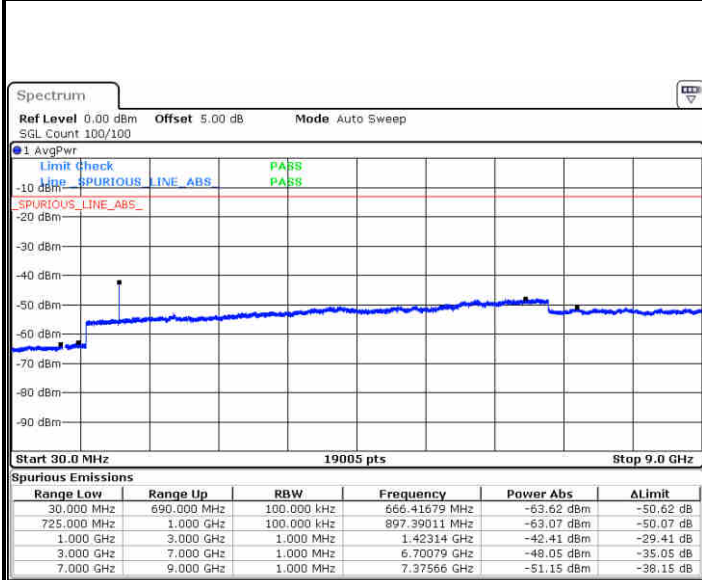

LTE Band 12 / 5MHz

Lowest Channel / QPSK

Lowest Channel / 16QAM

Date: 3 JUN 2019 06:44:03

Date: 3 JUN 2019 06:44:58

Middle Channel / QPSK

Middle Channel / 16QAM

Date: 3 JUN 2019 06:46:47

Date: 3 JUN 2019 06:45:53

LTE Band 12 / 5MHz

Highest Channel / QPSK

Date: 3 JUN 2019 06:47:42

Highest Channel / 16QAM

Date: 3 JUN 2019 06:48:36

LTE Band 12 / 10MHz

Lowest Channel / QPSK