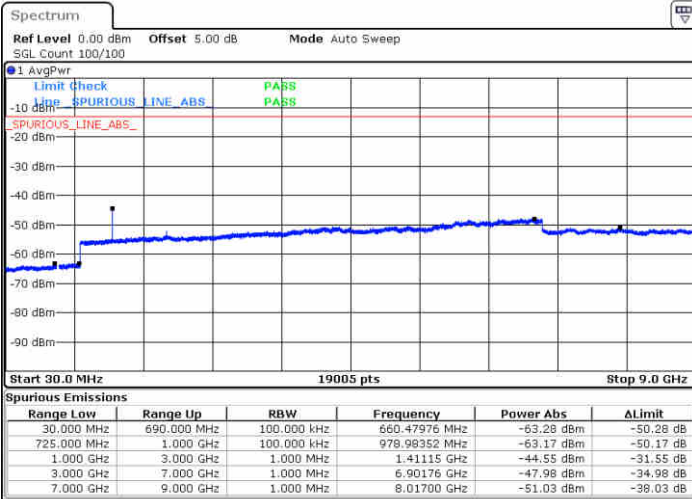

LTE Band 12 / 5MHz

Lowest Channel / QPSK

Lowest Channel / 16QAM

Date: 3 JUN 2019 06:44:03

Date: 3 JUN 2019 06:44:58

Middle Channel / QPSK

Middle Channel / 16QAM

Date: 3 JUN 2019 06:46:47

Date: 3 JUN 2019 06:45:53

LTE Band 12 / 5MHz

Highest Channel / QPSK

Date: 3 JUN 2019 06:47:42

Highest Channel / 16QAM

Date: 3 JUN 2019 06:48:36

LTE Band 12 / 10MHz

Lowest Channel / QPSK