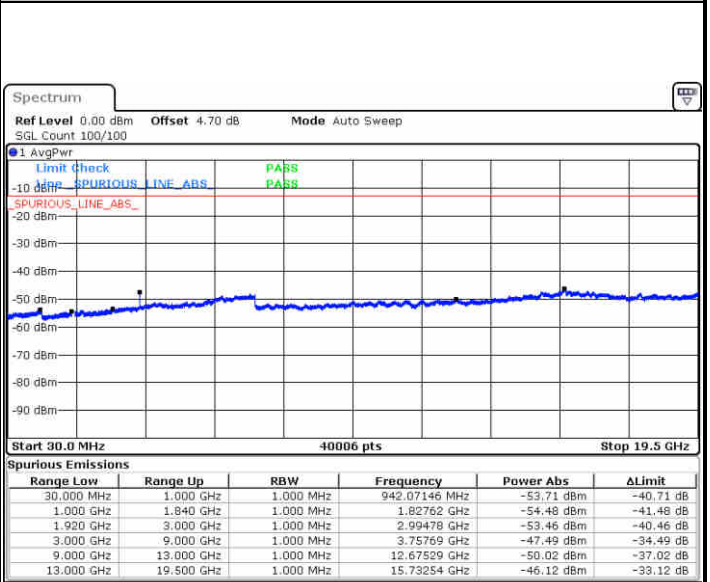

Date: 5 JUN 2019 00:49:15

Conducted Spurious Emission

LTE Band 2 / 1.4MHz

Highest Channel / QPSK

Date: 1 JUN 2019 14:28:15

Highest Channel / 16QAM

Date: 1 JUN 2019 14:29:10

LTE Band 2 / 3MHz

Lowest Channel / QPSK

Date: 1 JUN 2019 14:35:15

Lowest Channel / 16QAM

Date: 1 JUN 2019 14:36:10

LTE Band 2 / 3MHz

Middle Channel / QPSK

Date: 1 JUN 2019 14:37:44

Middle Channel / 16QAM

Date: 1 JUN 2019 14:38:39

Highest Channel / QPSK

Date: 1 JUN 2019 14:44:44

Highest Channel / 16QAM

Date: 1 JUN 2019 14:45:39

LTE Band 2 / 5MHz

Lowest Channel / QPSK

Date: 1 JUN 2019 14:51:44