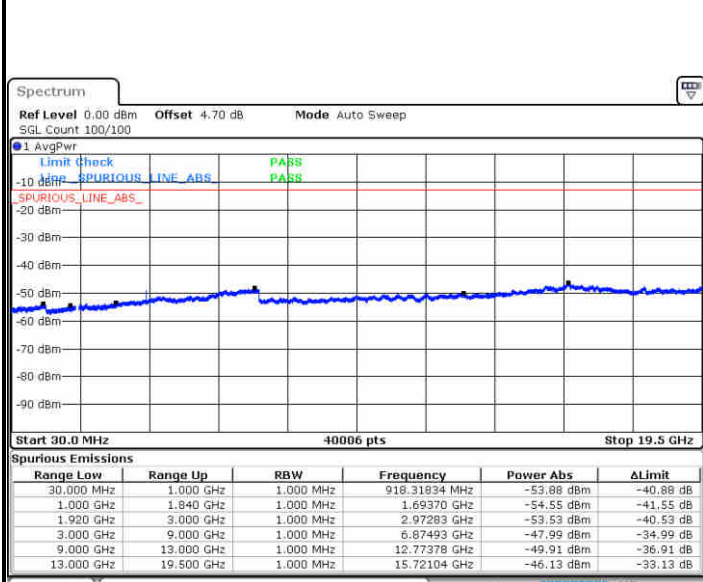

LTE Band 66 / 20MHz / 64QAM

Lowest Band Edge / 1 RB

Date: 5 JUN 2019 00:43:38

Highest Band Edge / 1 RB

Date: 5 JUN 2019 00:52:46

Lowest Band Edge / Full RB

Date: 5 JUN 2019 00:45:09

Highest Band Edge / Full RB

Date: 5 JUN 2019 00:49:15

Conducted Spurious Emission

LTE Band 2 / 1.4MHz

Highest Channel / QPSK

Date: 1 JUN 2019 14:28:15

Highest Channel / 16QAM

Date: 1 JUN 2019 14:29:10

LTE Band 2 / 3MHz

Lowest Channel / QPSK

Date: 1 JUN 2019 14:35:15

Lowest Channel / 16QAM

Date: 1 JUN 2019 14:36:10

LTE Band 2 / 3MHz

Middle Channel / QPSK

Date: 1 JUN 2019 14:37:44

Middle Channel / 16QAM

Date: 1 JUN 2019 14:38:39

Highest Channel / QPSK

Date: 1 JUN 2019 14:44:44

Highest Channel / 16QAM

Date: 1 JUN 2019 14:45:39

LTE Band 2 / 5MHz

Lowest Channel / QPSK

Date: 1 JUN 2019 14:51:44