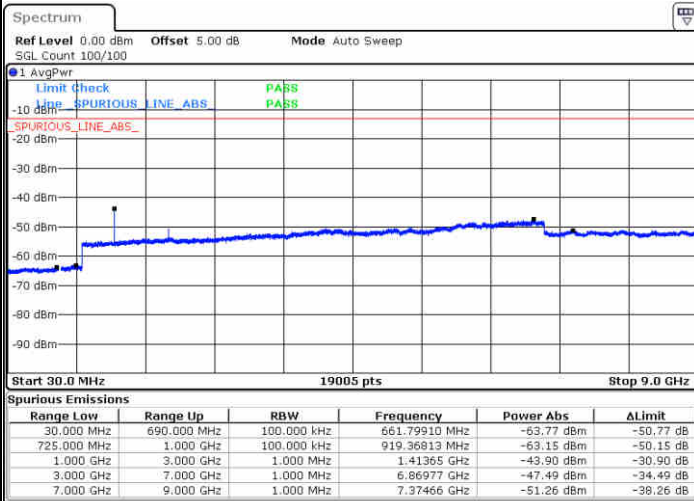

Date: 3 JUN 2019 06:45:53

LTE Band 12 / 5MHz

Highest Channel / QPSK

Date: 3 JUN 2019 06:47:42

Highest Channel / 16QAM

Date: 3 JUN 2019 06:48:36

LTE Band 12 / 10MHz

Lowest Channel / QPSK

Date: 3 JUN 2019 07:05:49

Lowest Channel / 16QAM

Date: 3 JUN 2019 07:06:44

LTE Band 12 / 10MHz

Middle Channel / QPSK

Middle Channel / 16QAM

Date: 3 JUN 2019 07:08:33

Date: 3 JUN 2019 07:07:38

Highest Channel / QPSK

Highest Channel / 16QAM

Date: 3 JUN 2019 07:09:28

Date: 3 JUN 2019 07:10:22

LTE Band 12 / 1.4MHz

Lowest Channel / 64QAM

Date: 3 JUN 2019 07:25:47

Middle Channel / 64QAM