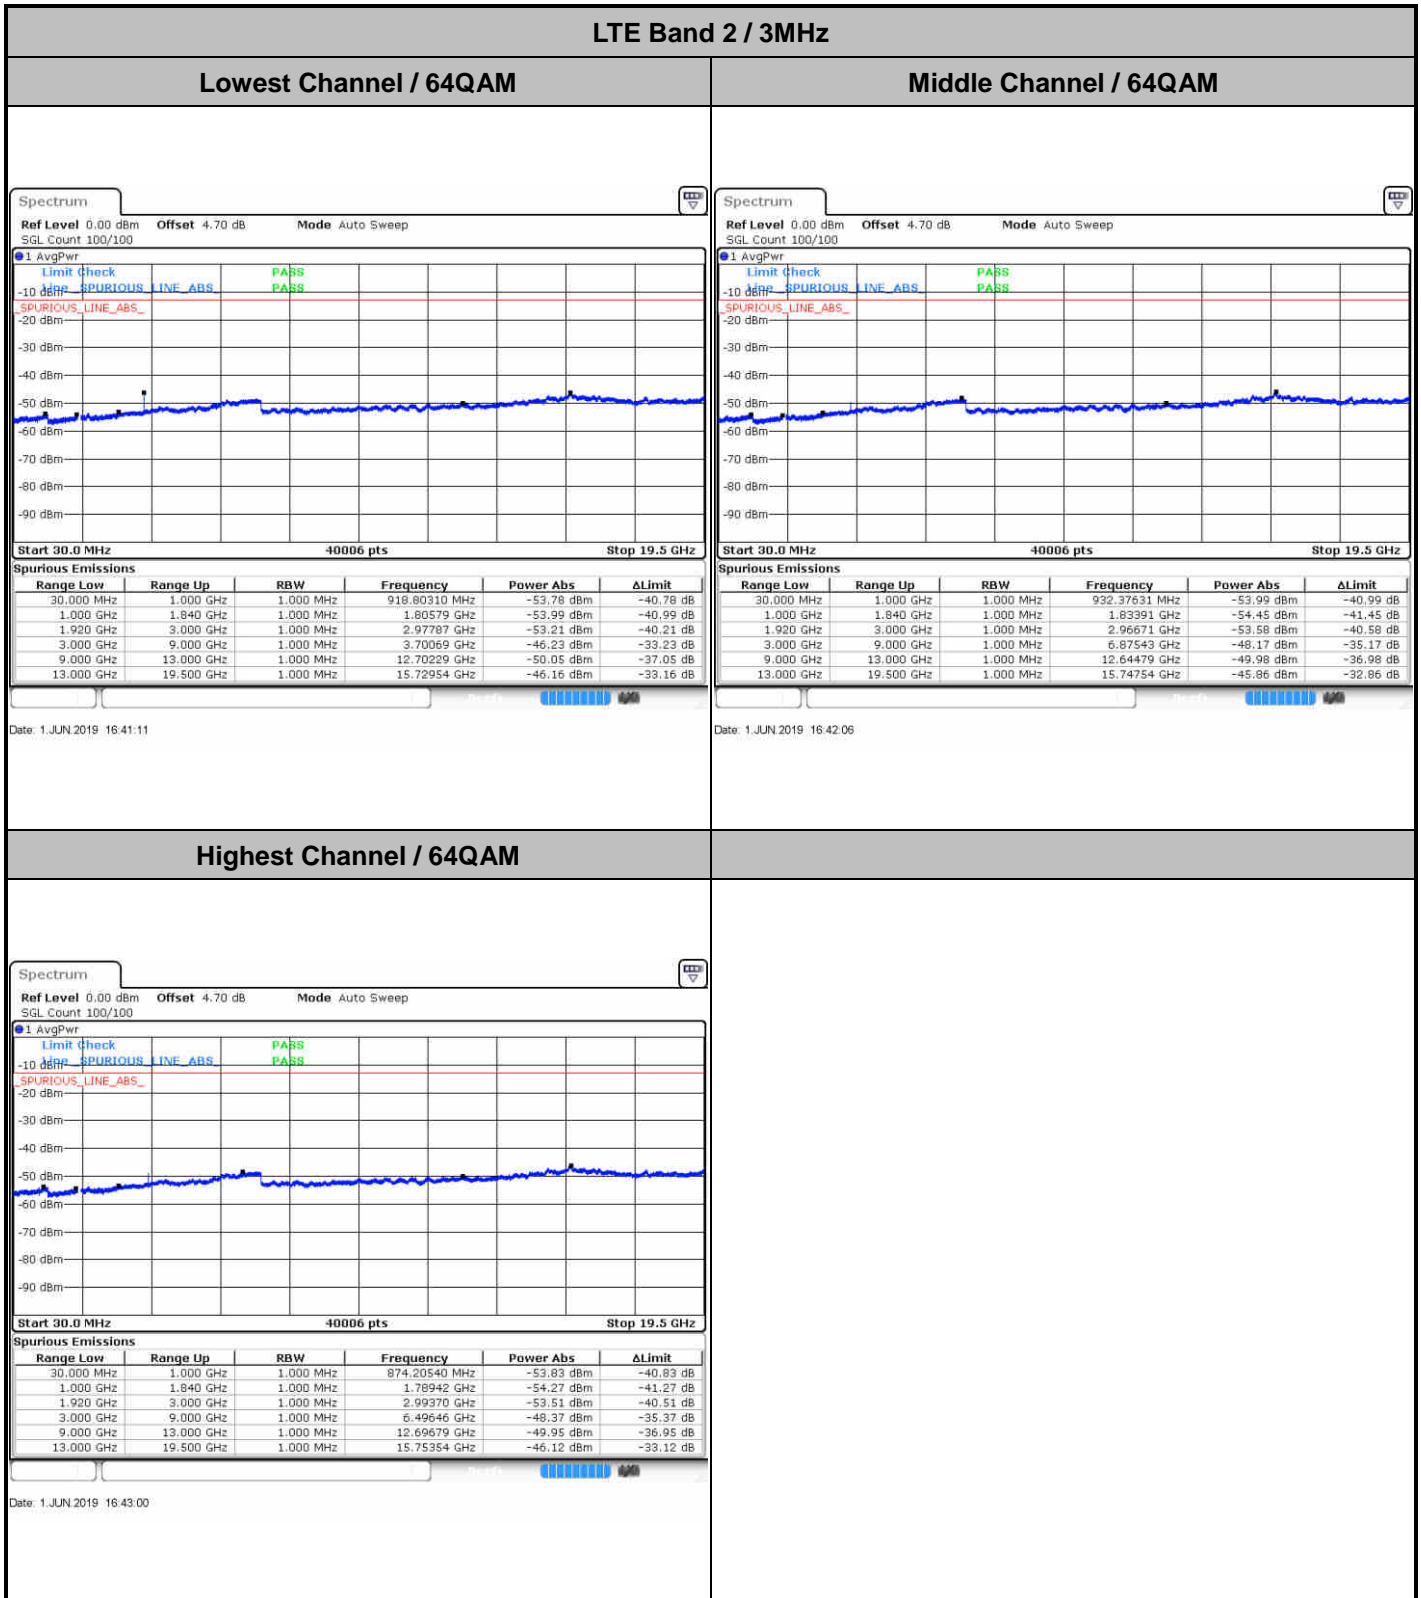

Date: 1 JUN 2019 15:55:56

Highest Channel / QPSK

Date: 1 JUN 2019 16:02:01

Highest Channel / 16QAM

Date: 1 JUN 2019 16:02:55

LTE Band 2 / 1.4MHz

Lowest Channel / 64QAM

Middle Channel / 64QAM

Date: 1 JUN 2019 16:38:27

Date: 1 JUN 2019 16:39:21

Highest Channel / 64QAM

Date: 1 JUN 2019 16:40:16

LTE Band 2 / 5MHz

Lowest Channel / 64QAM

Middle Channel / 64QAM

Date: 1 JUN 2019 16:43:55

Date: 1 JUN 2019 16:44:50

Highest Channel / 64QAM

Date: 1 JUN 2019 16:45:45

LTE Band 2 / 10MHz

Lowest Channel / 64QAM

Middle Channel / 64QAM

Date: 1 JUN 2019 16:46:40

Date: 1 JUN 2019 16:47:34