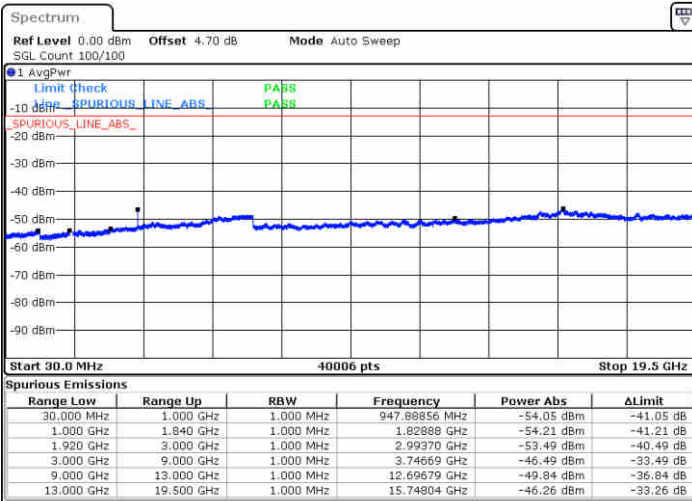

LTE Band 2 / 10MHz

Middle Channel / QPSK

Middle Channel / 16QAM

Date: 1 JUN 2019 15:22:04

Date: 1 JUN 2019 15:22:59

Highest Channel / QPSK

Highest Channel / 16QAM

Date: 1 JUN 2019 15:29:04

Date: 1 JUN 2019 15:29:58

LTE Band 2 / 15MHz

Lowest Channel / QPSK

Lowest Channel / 16QAM

Date: 1 JUN 2019 15:36:03

Date: 1 JUN 2019 15:36:58

Middle Channel / QPSK

Middle Channel / 16QAM

Date: 1 JUN 2019 15:38:33

Date: 1 JUN 2019 15:39:28

LTE Band 2 / 15MHz

Highest Channel / QPSK

Date: 1 JUN 2019 15:45:32

Highest Channel / 16QAM

Date: 1 JUN 2019 15:46:27

LTE Band 2 / 20MHz