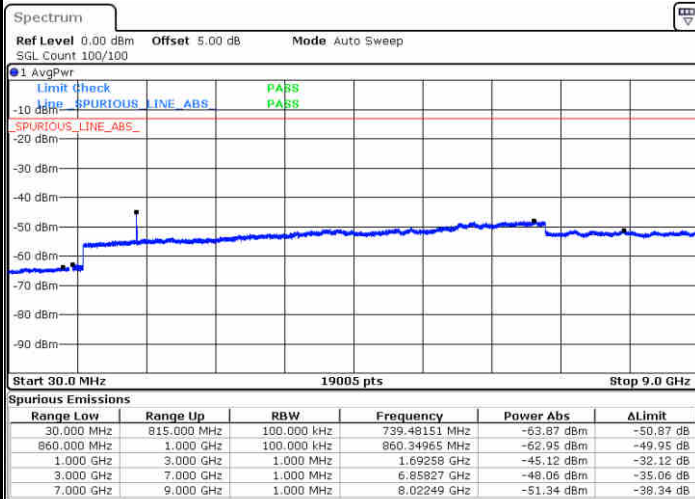

LTE Band 5 / 1.4MHz

Lowest Channel / 64QAM

Middle Channel / 64QAM

Date: 3 JUN 2019 01:55:02

Date: 3 JUN 2019 01:55:56

Highest Channel / 64QAM

Date: 3 JUN 2019 02:00:46

LTE Band 5 / 3MHz

Lowest Channel / 64QAM

Middle Channel / 64QAM

Date: 3 JUN 2019 02:05:16

Date: 3 JUN 2019 02:06:10

Highest Channel / 64QAM

Date: 3 JUN 2019 02:11:00

LTE Band 5 / 5MHz

Lowest Channel / 64QAM

Middle Channel / 64QAM

Date: 3 JUN 2019 02:15:30

Date: 3 JUN 2019 02:16:24

Highest Channel / 64QAM

Date: 3 JUN 2019 02:21:14

LTE Band 5 / 10MHz

Lowest Channel / 64QAM

Middle Channel / 64QAM