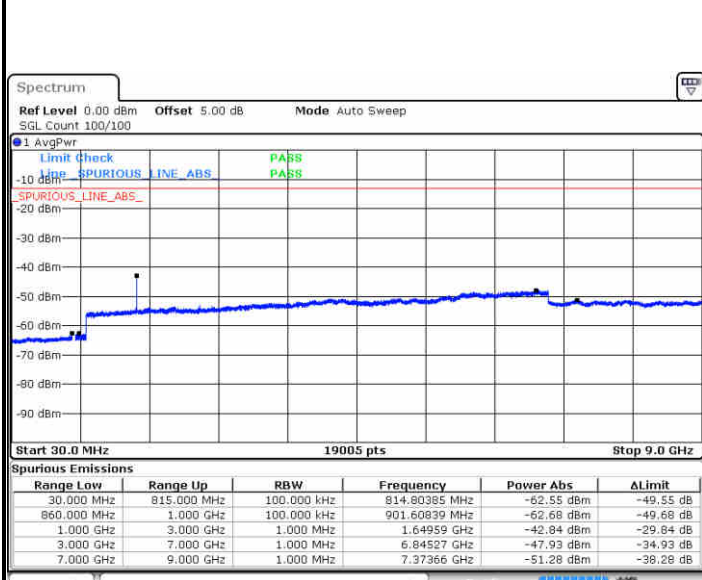

Highest Channel / QPSK

Highest Channel / 16QAM

Date: 3 JUN 2019 01:27:03

Date: 3 JUN 2019 01:27:58

LTE Band 5 / 5MHz

Lowest Channel / QPSK

Lowest Channel / 16QAM

Date: 3 JUN 2019 01:37:14

Date: 3 JUN 2019 01:38:09

Middle Channel / QPSK

Middle Channel / 16QAM

Date: 3 JUN 2019 01:39:44

Date: 3 JUN 2019 01:40:38

LTE Band 5 / 5MHz

Highest Channel / QPSK

Date: 3 JUN 2019 01:48:43

Highest Channel / 16QAM

Date: 3 JUN 2019 01:49:38

LTE Band 5 / 10MHz

Lowest Channel / QPSK

Date: 3 JUN 2019 02:41:29

Lowest Channel / 16QAM

Date: 3 JUN 2019 02:42:23

LTE Band 5 / 10MHz