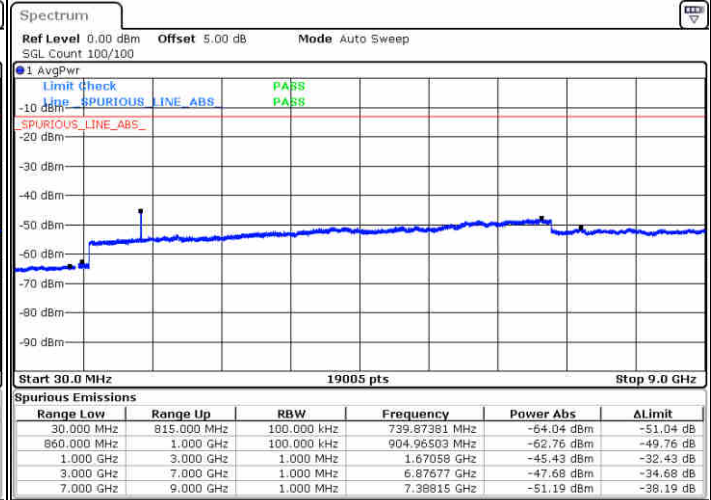

LTE Band 5 / 1.4MHz

Lowest Channel / 64QAM

Middle Channel / 64QAM

Date: 3 JUN 2019 01:55:02

Date: 3 JUN 2019 01:55:56

Highest Channel / 64QAM

Date: 3 JUN 2019 02:00:46

LTE Band 5 / 3MHz

Lowest Channel / 64QAM

Middle Channel / 64QAM

Date: 3 JUN 2019 02:05:16

Date: 3 JUN 2019 02:06:10

Highest Channel / 64QAM

Date: 3 JUN 2019 02:11:00

LTE Band 5 / 5MHz

Lowest Channel / 64QAM

Middle Channel / 64QAM

Date: 3 JUN 2019 02:15:30

Date: 3 JUN 2019 02:16:24

Highest Channel / 64QAM

Date: 3 JUN 2019 02:21:14

LTE Band 5 / 10MHz

Lowest Channel / 64QAM

Middle Channel / 64QAM