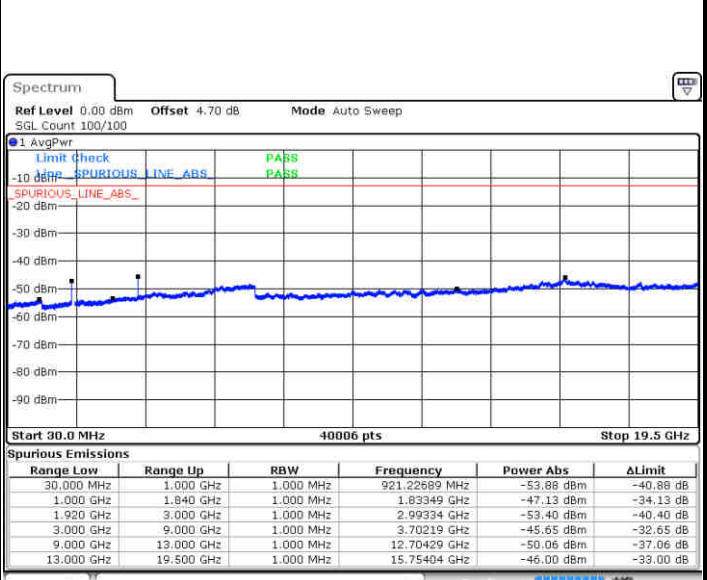

Date: 1 JUN 2019 15:29:58

LTE Band 2 / 15MHz

Lowest Channel / QPSK

Lowest Channel / 16QAM

Date: 1 JUN 2019 15:36:03

Date: 1 JUN 2019 15:36:58

Middle Channel / QPSK

Middle Channel / 16QAM

Date: 1 JUN 2019 15:38:33

Date: 1 JUN 2019 15:39:28

LTE Band 2 / 15MHz

Highest Channel / QPSK

Date: 1 JUN 2019 15:45:32

Highest Channel / 16QAM

Date: 1 JUN 2019 15:46:27

LTE Band 2 / 20MHz

Lowest Channel / QPSK

Date: 1 JUN 2019 15:52:32

Lowest Channel / 16QAM

Date: 1 JUN 2019 15:53:27

LTE Band 2 / 20MHz

Middle Channel / QPSK

Date: 1 JUN 2019 15:55:01

Middle Channel / 16QAM

Date: 1 JUN 2019 15:55:56

Highest Channel / QPSK

Date: 1 JUN 2019 16:02:01

Highest Channel / 16QAM

Date: 1 JUN 2019 16:02:55

LTE Band 2 / 1.4MHz

Lowest Channel / 64QAM

Middle Channel / 64QAM