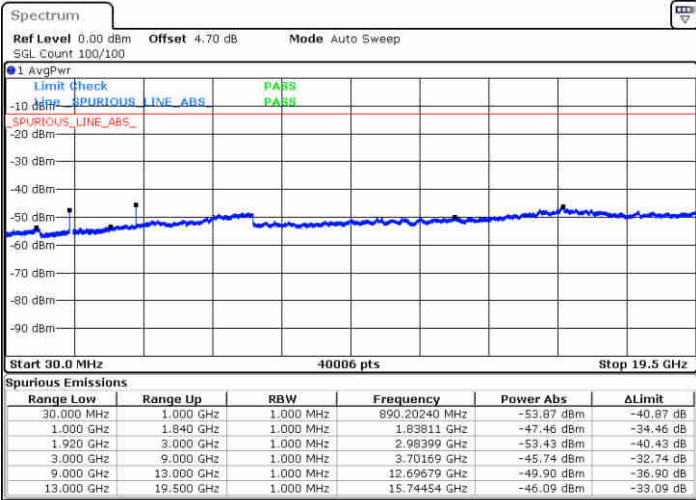

Date: 1 JUN 2019 16:44:50

Highest Channel / 64QAM

Date: 1 JUN 2019 16:45:45

LTE Band 2 / 10MHz

Lowest Channel / 64QAM

Middle Channel / 64QAM

Date: 1 JUN 2019 16:46:40

Date: 1 JUN 2019 16:47:34

Highest Channel / 64QAM

Date: 1 JUN 2019 16:48:29

LTE Band 2 / 15MHz

Lowest Channel / 64QAM

Middle Channel / 64QAM

Date: 1 JUN 2019 16:49:24

Date: 1 JUN 2019 16:50:19

Highest Channel / 64QAM

Date: 1 JUN 2019 16:51:13

LTE Band 2 / 20MHz

Lowest Channel / 64QAM

Date: 1 JUN 2019 16:52:08

Middle Channel / 64QAM

Date: 1 JUN 2019 16:53:03

Highest Channel / 64QAM

Date: 1 JUN 2019 16:53:58