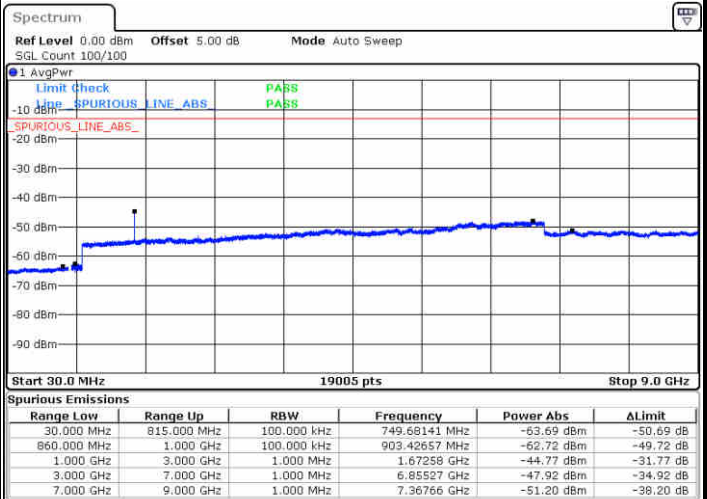

Date: 1 JUN 2019 16:51:13

LTE Band 2 / 20MHz

Lowest Channel / 64QAM

Date: 1 JUN 2019 16:52:08

Middle Channel / 64QAM

Date: 1 JUN 2019 16:53:03

Highest Channel / 64QAM

Date: 1 JUN 2019 16:53:58

LTE Band 5 / 1.4MHz

Lowest Channel / QPSK

Lowest Channel / 16QAM

Date: 3 JUN 2019 03:23:59

Date: 3 JUN 2019 03:24:54

Middle Channel / QPSK

Middle Channel / 16QAM

Date: 3 JUN 2019 00:33:38

Date: 3 JUN 2019 00:44:47

LTE Band 5 / 1.4MHz

LTE Band 5 / 3MHz

LTE Band 5 / 3MHz

Middle Channel / QPSK

Middle Channel / 16QAM

Date: 3 JUN 2019 01:04:20

Date: 3 JUN 2019 01:05:14

Highest Channel / QPSK

Highest Channel / 16QAM

Date: 3 JUN 2019 01:27:03

Date: 3 JUN 2019 01:27:58

LTE Band 5 / 5MHz

Lowest Channel / QPSK

Lowest Channel / 16QAM

Date: 3 JUN 2019 01:37:14