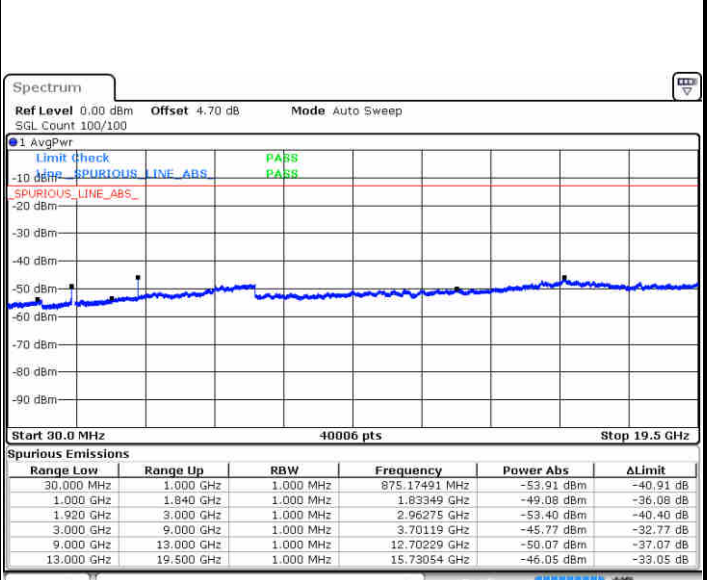

Lowest Channel / 16QAM

Date: 1 JUN 2019 14:52:39

Middle Channel / QPSK

Date: 1 JUN 2019 14:54:13

Middle Channel / 16QAM

Date: 1 JUN 2019 14:55:08

LTE Band 2 / 5MHz

Highest Channel / QPSK

Date: 1 JUN 2019 15:12:36

Highest Channel / 16QAM

Date: 1 JUN 2019 15:13:30

LTE Band 2 / 10MHz

Lowest Channel / QPSK

Date: 1 JUN 2019 15:19:35

Lowest Channel / 16QAM

Date: 1 JUN 2019 15:20:30

LTE Band 2 / 10MHz

Middle Channel / QPSK

Middle Channel / 16QAM

Date: 1 JUN 2019 15:22:04

Date: 1 JUN 2019 15:22:59

Highest Channel / QPSK

Highest Channel / 16QAM

Date: 1 JUN 2019 15:29:04