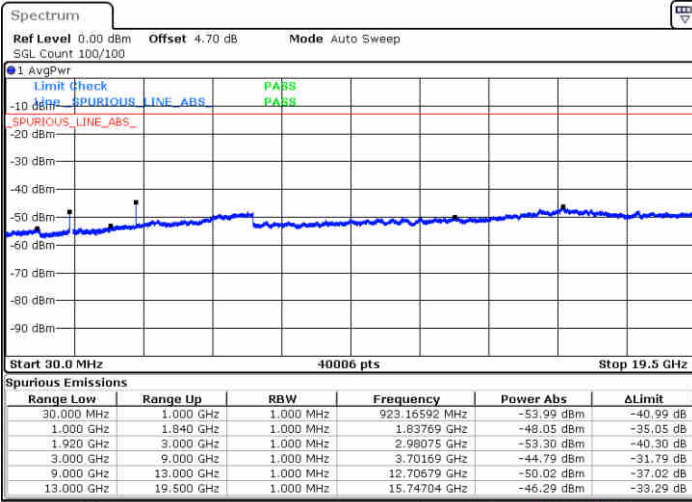

LTE Band 2 / 10MHz

Middle Channel / QPSK

Middle Channel / 16QAM

Date: 1 JUN 2019 15:22:04

Date: 1 JUN 2019 15:22:59

Highest Channel / QPSK

Highest Channel / 16QAM

Date: 1 JUN 2019 15:29:04

Date: 1 JUN 2019 15:29:58

LTE Band 2 / 15MHz

Lowest Channel / QPSK

Lowest Channel / 16QAM

Date: 1 JUN 2019 15:36:03

Date: 1 JUN 2019 15:36:58

Middle Channel / QPSK

Middle Channel / 16QAM