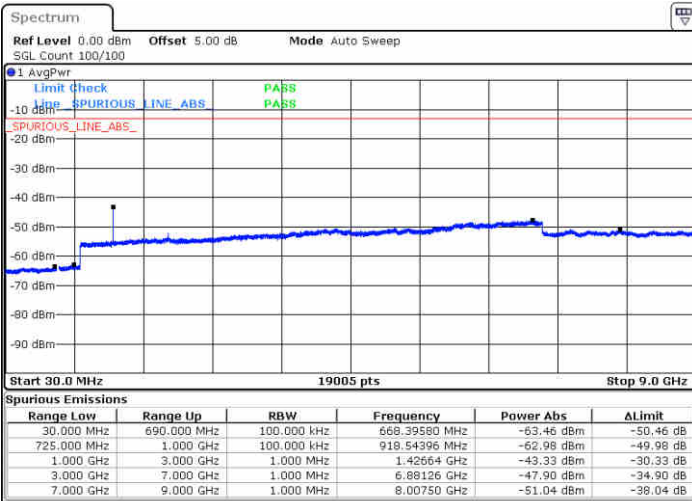

Highest Channel / 16QAM

Date: 3 JUN 2019 06:15:39

LTE Band 12 / 3MHz

Lowest Channel / QPSK

Date: 3 JUN 2019 06:27:34

Lowest Channel / 16QAM

Date: 3 JUN 2019 06:28:29

LTE Band 12 / 3MHz

Middle Channel / QPSK

Middle Channel / 16QAM

Date: 3 JUN 2019 06:30:18

Date: 3 JUN 2019 06:29:23

Highest Channel / QPSK

Highest Channel / 16QAM

Date: 3 JUN 2019 06:31:13

Date: 3 JUN 2019 06:32:07

LTE Band 12 / 5MHz

Lowest Channel / QPSK

Lowest Channel / 16QAM

Date: 3 JUN 2019 06:44:03

Date: 3 JUN 2019 06:44:58

Middle Channel / QPSK

Middle Channel / 16QAM

Date: 3 JUN 2019 06:46:47