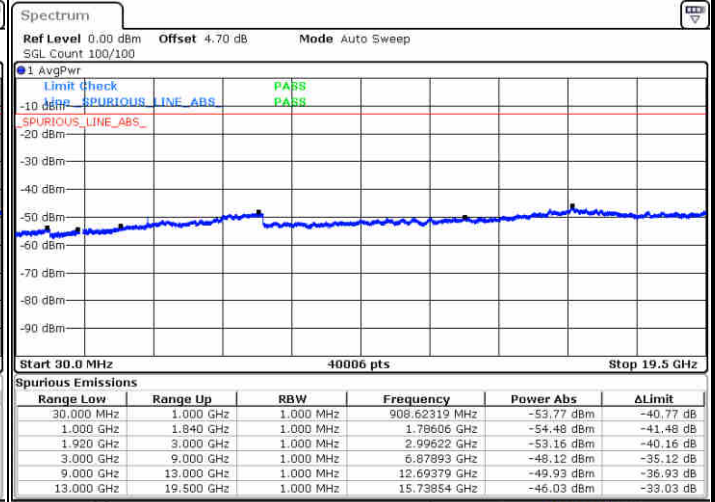

Lowest Channel / QPSK

Date: 1 JUN 2019 15:52:32

Lowest Channel / 16QAM

Date: 1 JUN 2019 15:53:27

LTE Band 2 / 20MHz

Middle Channel / QPSK

Date: 1 JUN 2019 15:55:01

Middle Channel / 16QAM

Date: 1 JUN 2019 15:55:56

Highest Channel / QPSK

Date: 1 JUN 2019 16:02:01

Highest Channel / 16QAM

Date: 1 JUN 2019 16:02:55

LTE Band 2 / 1.4MHz

Lowest Channel / 64QAM

Middle Channel / 64QAM

Date: 1 JUN 2019 16:38:27

Date: 1 JUN 2019 16:39:21

Highest Channel / 64QAM

Date: 1 JUN 2019 16:40:16

LTE Band 2 / 5MHz

Lowest Channel / 64QAM

Middle Channel / 64QAM

Date: 1 JUN 2019 16:43:55