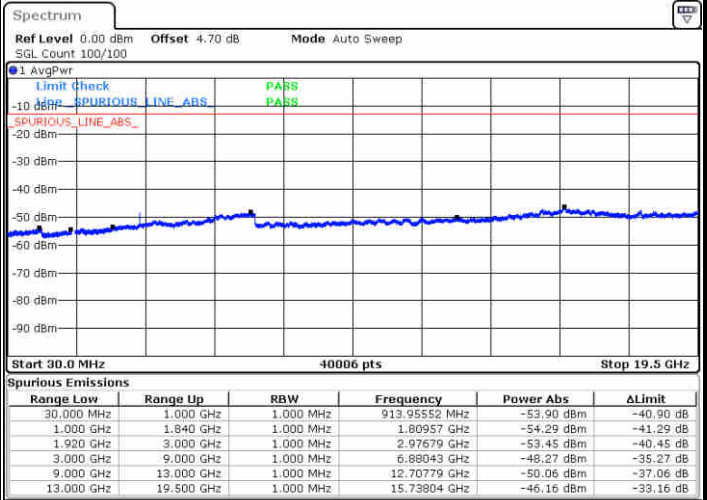

Date: 1 JUN 2019 16:44:50

Highest Channel / 64QAM

Date: 1 JUN 2019 16:45:45

LTE Band 2 / 10MHz

Lowest Channel / 64QAM

Middle Channel / 64QAM

Date: 1 JUN 2019 16:46:40

Date: 1 JUN 2019 16:47:34

Highest Channel / 64QAM

Date: 1 JUN 2019 16:48:29

LTE Band 2 / 15MHz

Lowest Channel / 64QAM

Middle Channel / 64QAM

Date: 1 JUN 2019 16:49:24

Date: 1 JUN 2019 16:50:19

Highest Channel / 64QAM

Date: 1 JUN 2019 16:51:13

LTE Band 2 / 20MHz

Lowest Channel / 64QAM

Date: 1 JUN 2019 16:52:08

Middle Channel / 64QAM

Date: 1 JUN 2019 16:53:03

Highest Channel / 64QAM

Date: 1 JUN 2019 16:53:58