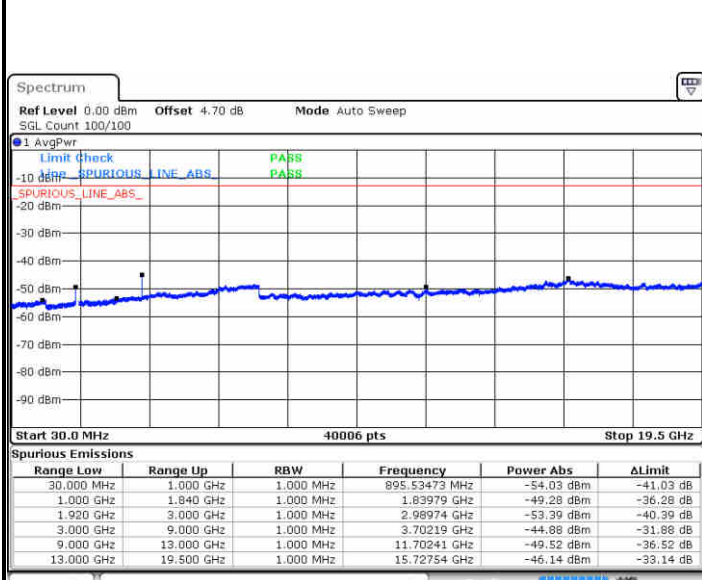

Date: 1 JUN 2019 15:29:58

LTE Band 2 / 15MHz

Lowest Channel / QPSK

Lowest Channel / 16QAM

Date: 1 JUN 2019 15:36:03

Date: 1 JUN 2019 15:36:58

Middle Channel / QPSK

Middle Channel / 16QAM

Date: 1 JUN 2019 15:38:33

Date: 1 JUN 2019 15:39:28

LTE Band 2 / 15MHz

Highest Channel / QPSK

Date: 1 JUN 2019 15:45:32

Highest Channel / 16QAM

Date: 1 JUN 2019 15:46:27

LTE Band 2 / 20MHz

Lowest Channel / QPSK

Date: 1 JUN 2019 15:52:32

Lowest Channel / 16QAM

Date: 1 JUN 2019 15:53:27

LTE Band 2 / 20MHz

Middle Channel / QPSK

Date: 1 JUN 2019 15:55:01

Middle Channel / 16QAM

Date: 1 JUN 2019 15:55:56

Highest Channel / QPSK

Date: 1 JUN 2019 16:02:01

Highest Channel / 16QAM

Date: 1 JUN 2019 16:02:55

LTE Band 2 / 1.4MHz

Lowest Channel / 64QAM

Middle Channel / 64QAM