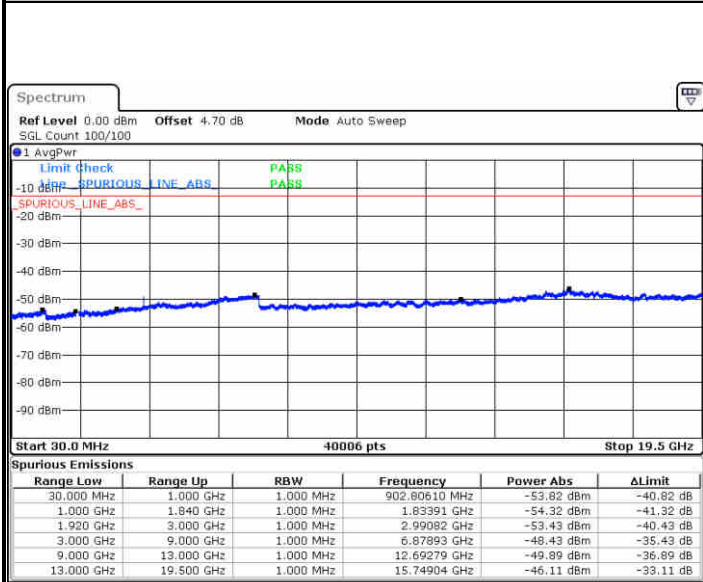

Date: 5 JUN 2019 00:49:15

Conducted Spurious Emission

LTE Band 2 / 1.4MHz

Highest Channel / QPSK

Date: 1 JUN 2019 14:28:15

Highest Channel / 16QAM

Date: 1 JUN 2019 14:29:10

LTE Band 2 / 3MHz

Lowest Channel / QPSK

Date: 1 JUN 2019 14:35:15

Lowest Channel / 16QAM

Date: 1 JUN 2019 14:36:10

LTE Band 2 / 3MHz

Middle Channel / QPSK

Date: 1 JUN 2019 14:37:44

Middle Channel / 16QAM

Date: 1 JUN 2019 14:38:39

Highest Channel / QPSK

Date: 1 JUN 2019 14:44:44

Highest Channel / 16QAM

Date: 1 JUN 2019 14:45:39

LTE Band 2 / 5MHz

Lowest Channel / QPSK

Date: 1 JUN 2019 14:51:44

Lowest Channel / 16QAM

Date: 1 JUN 2019 14:52:39

Middle Channel / QPSK

Date: 1 JUN 2019 14:54:13

Middle Channel / 16QAM

Date: 1 JUN 2019 14:55:08

LTE Band 2 / 5MHz

Highest Channel / QPSK