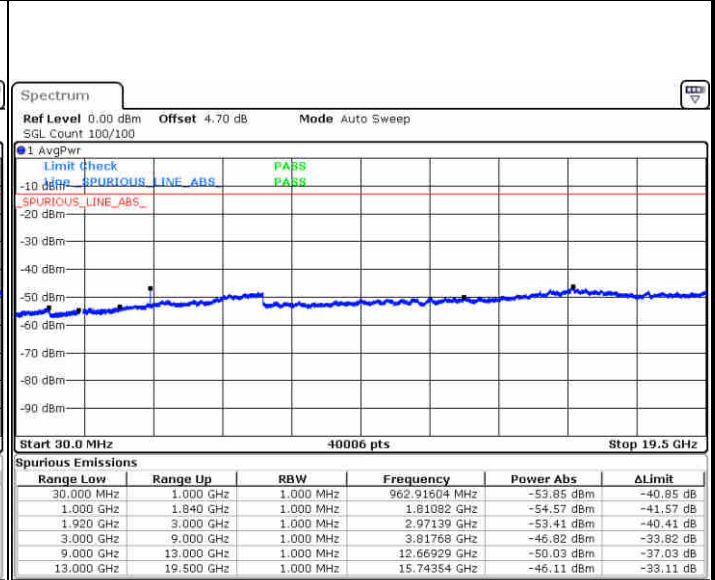

LTE Band 66 / 20MHz / 64QAM

Lowest Band Edge / 1 RB

Date: 5 JUN 2019 00:43:38

Highest Band Edge / 1 RB

Date: 5 JUN 2019 00:52:46

Lowest Band Edge / Full RB

Date: 5 JUN 2019 00:45:09

Highest Band Edge / Full RB

Date: 5 JUN 2019 00:49:15

Conducted Spurious Emission

LTE Band 2 / 1.4MHz

Highest Channel / QPSK

Date: 1 JUN 2019 14:28:15

Highest Channel / 16QAM

Date: 1 JUN 2019 14:29:10

LTE Band 2 / 3MHz

Lowest Channel / QPSK

Date: 1 JUN 2019 14:35:15

Lowest Channel / 16QAM

Date: 1 JUN 2019 14:36:10

LTE Band 2 / 3MHz

Middle Channel / QPSK

Date: 1 JUN 2019 14:37:44

Middle Channel / 16QAM

Date: 1 JUN 2019 14:38:39

Highest Channel / QPSK

Date: 1 JUN 2019 14:44:44

Highest Channel / 16QAM

Date: 1 JUN 2019 14:45:39

LTE Band 2 / 5MHz

Lowest Channel / QPSK

Date: 1 JUN 2019 14:51:44