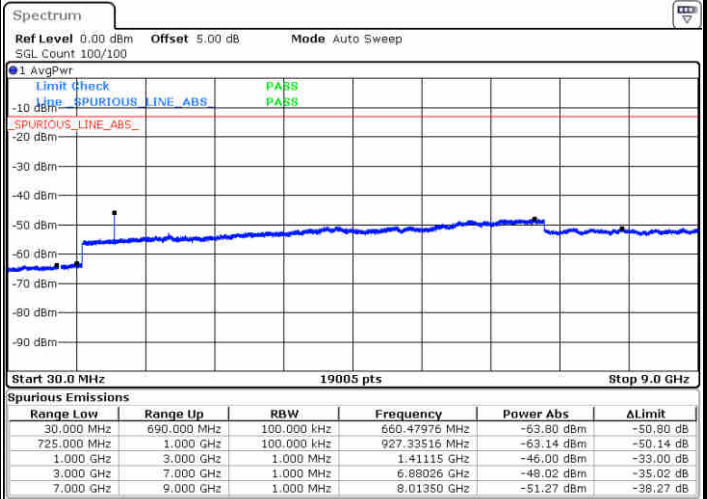

LTE Band 12 / 5MHz

Lowest Channel / QPSK

Lowest Channel / 16QAM

Date: 3 JUN 2019 06:44:03

Date: 3 JUN 2019 06:44:58

Middle Channel / QPSK

Middle Channel / 16QAM

Date: 3 JUN 2019 06:46:47

Date: 3 JUN 2019 06:45:53

LTE Band 12 / 5MHz

Highest Channel / QPSK

Date: 3 JUN 2019 06:47:42

Highest Channel / 16QAM

Date: 3 JUN 2019 06:48:36

LTE Band 12 / 10MHz

Lowest Channel / QPSK