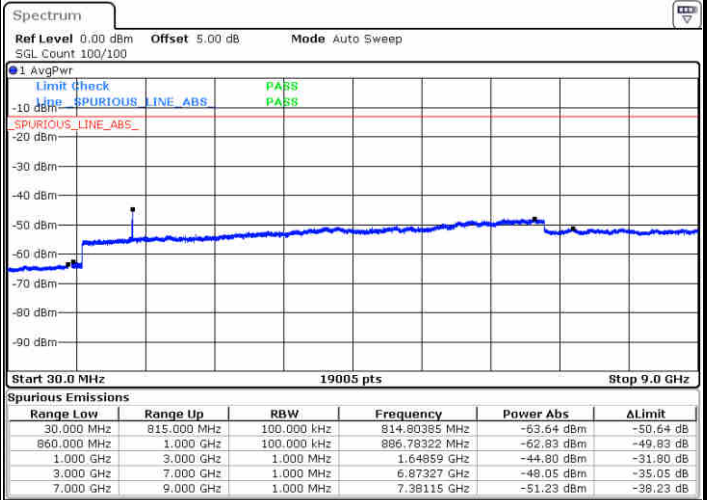

Highest Channel / 64QAM

Date: 1 JUN 2019 16:48:29

LTE Band 2 / 15MHz

Lowest Channel / 64QAM

Middle Channel / 64QAM

Date: 1 JUN 2019 16:49:24

Date: 1 JUN 2019 16:50:19

Highest Channel / 64QAM

Date: 1 JUN 2019 16:51:13

LTE Band 2 / 20MHz

Lowest Channel / 64QAM

Date: 1 JUN 2019 16:52:08

Middle Channel / 64QAM

Date: 1 JUN 2019 16:53:03

Highest Channel / 64QAM

Date: 1 JUN 2019 16:53:58

LTE Band 5 / 1.4MHz

Lowest Channel / QPSK

Lowest Channel / 16QAM

Date: 3 JUN 2019 03:23:59

Date: 3 JUN 2019 03:24:54

Middle Channel / QPSK

Middle Channel / 16QAM

Date: 3 JUN 2019 00:33:38