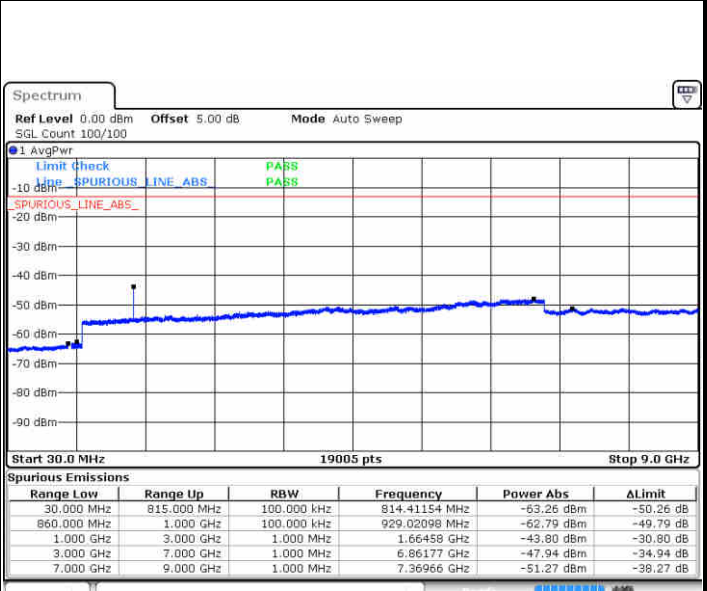

Date: 3 JUN 2019 01:38:09

Middle Channel / QPSK

Middle Channel / 16QAM

Date: 3 JUN 2019 01:39:44

Date: 3 JUN 2019 01:40:38

LTE Band 5 / 5MHz

Highest Channel / QPSK

Date: 3 JUN 2019 01:48:43

Highest Channel / 16QAM

Date: 3 JUN 2019 01:49:38

LTE Band 5 / 10MHz

Lowest Channel / QPSK

Date: 3 JUN 2019 02:41:29

Lowest Channel / 16QAM

Date: 3 JUN 2019 02:42:23

LTE Band 5 / 10MHz

Middle Channel / QPSK

Date: 3 JUN 2019 02:43:58

Middle Channel / 16QAM

Date: 3 JUN 2019 02:44:53

Highest Channel / QPSK

Date: 3 JUN 2019 02:52:57

Highest Channel / 16QAM

Date: 3 JUN 2019 02:53:52

LTE Band 5 / 1.4MHz

Lowest Channel / 64QAM

Middle Channel / 64QAM

Date: 3 JUN 2019 01:55:02

Date: 3 JUN 2019 01:55:56

Highest Channel / 64QAM

Date: 3 JUN 2019 02:00:46

LTE Band 5 / 3MHz