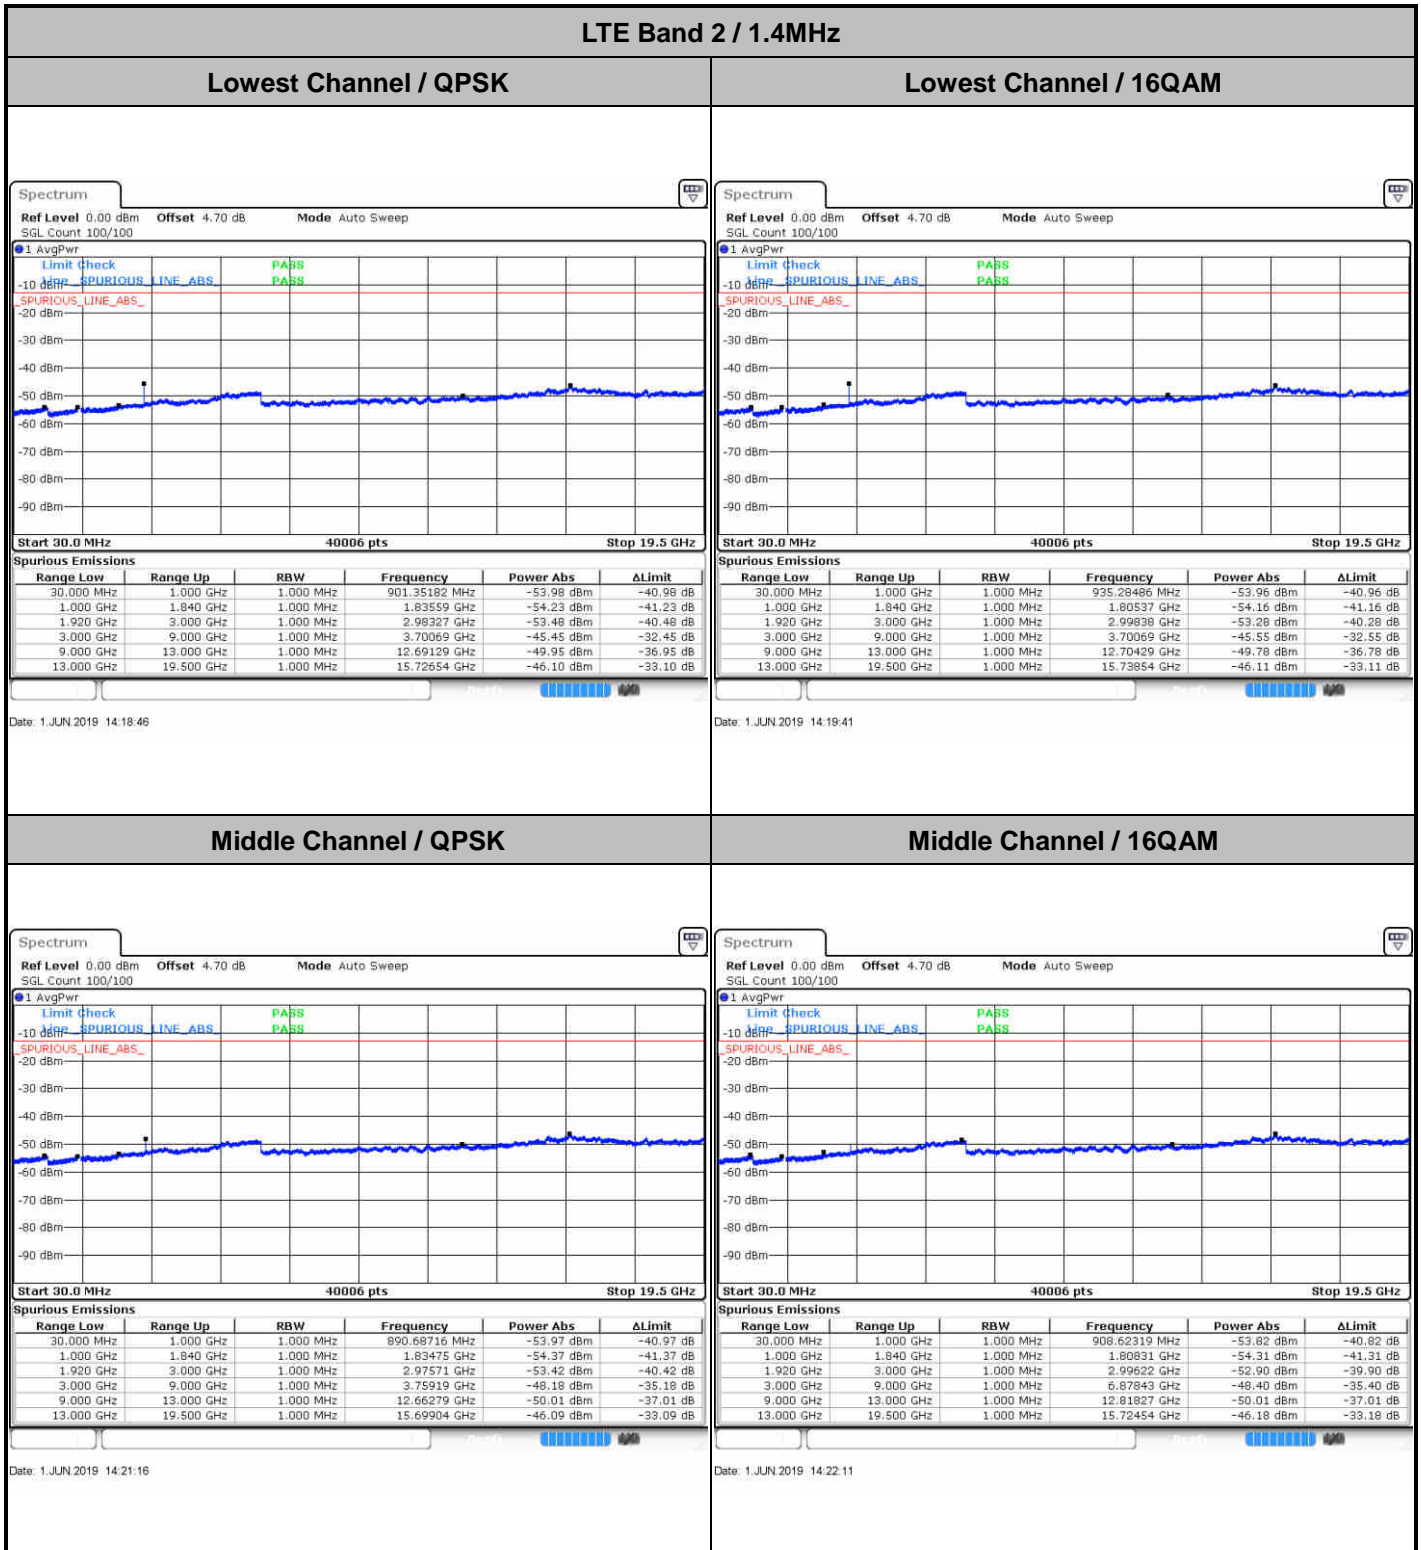

LTE Band 66 / 20MHz / 64QAM

Lowest Band Edge / 1 RB

Date: 5 JUN 2019 00:43:38

Highest Band Edge / 1 RB

Date: 5 JUN 2019 00:52:46

Lowest Band Edge / Full RB

Date: 5 JUN 2019 00:45:09

Highest Band Edge / Full RB

Date: 5 JUN 2019 00:49:15

Conducted Spurious Emission

LTE Band 2 / 1.4MHz

Highest Channel / QPSK

Date: 1 JUN 2019 14:28:15

Highest Channel / 16QAM

Date: 1 JUN 2019 14:29:10

LTE Band 2 / 3MHz