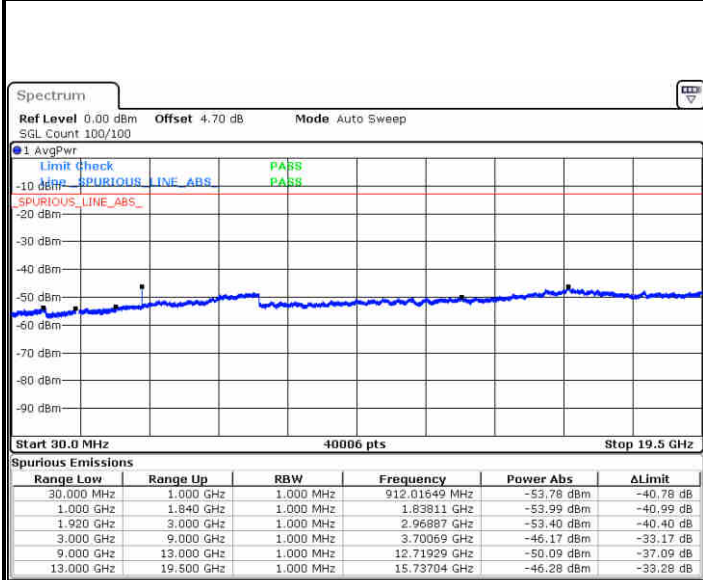

Date: 1 JUN 2019 14:38:39

Highest Channel / QPSK

Date: 1 JUN 2019 14:44:44

Highest Channel / 16QAM

Date: 1 JUN 2019 14:45:39

LTE Band 2 / 5MHz

Lowest Channel / QPSK

Date: 1 JUN 2019 14:51:44

Lowest Channel / 16QAM

Date: 1 JUN 2019 14:52:39

Middle Channel / QPSK

Date: 1 JUN 2019 14:54:13

Middle Channel / 16QAM

Date: 1 JUN 2019 14:55:08

LTE Band 2 / 5MHz

Highest Channel / QPSK

Date: 1 JUN 2019 15:12:36

Highest Channel / 16QAM

Date: 1 JUN 2019 15:13:30

LTE Band 2 / 10MHz

Lowest Channel / QPSK

Date: 1 JUN 2019 15:19:35

Lowest Channel / 16QAM

Date: 1 JUN 2019 15:20:30