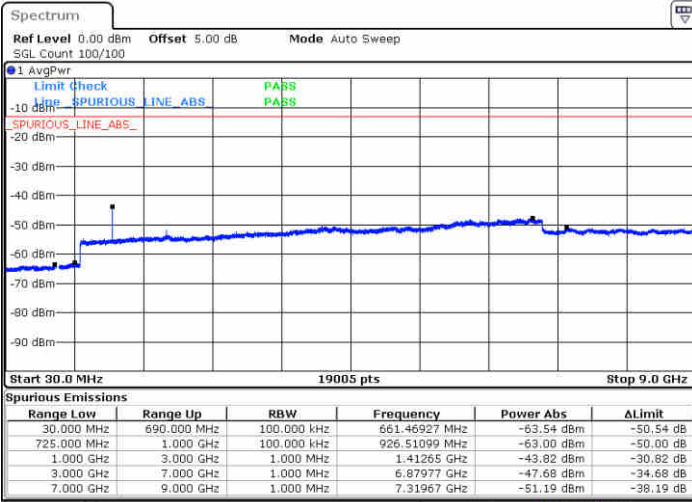

LTE Band 12 / 3MHz

Middle Channel / QPSK

Middle Channel / 16QAM

Date: 3 JUN 2019 06:30:18

Date: 3 JUN 2019 06:29:23