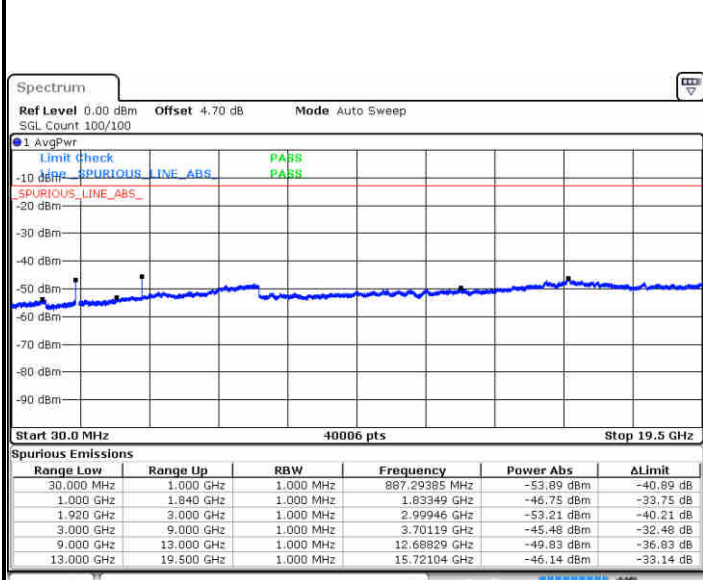

Lowest Channel / 16QAM

Date: 1 JUN 2019 14:52:39

Middle Channel / QPSK

Date: 1 JUN 2019 14:54:13

Middle Channel / 16QAM

Date: 1 JUN 2019 14:55:08

LTE Band 2 / 5MHz

Highest Channel / QPSK

Date: 1 JUN 2019 15:12:36

Highest Channel / 16QAM

Date: 1 JUN 2019 15:13:30

LTE Band 2 / 10MHz

Lowest Channel / QPSK

Date: 1 JUN 2019 15:19:35

Lowest Channel / 16QAM

Date: 1 JUN 2019 15:20:30

LTE Band 2 / 10MHz

Middle Channel / QPSK

Middle Channel / 16QAM

Date: 1 JUN 2019 15:22:04

Date: 1 JUN 2019 15:22:59

Highest Channel / QPSK

Highest Channel / 16QAM

Date: 1 JUN 2019 15:29:04

Date: 1 JUN 2019 15:29:58

LTE Band 2 / 15MHz

Lowest Channel / QPSK

Lowest Channel / 16QAM

Date: 1 JUN 2019 15:36:03

Date: 1 JUN 2019 15:36:58

Middle Channel / QPSK

Middle Channel / 16QAM