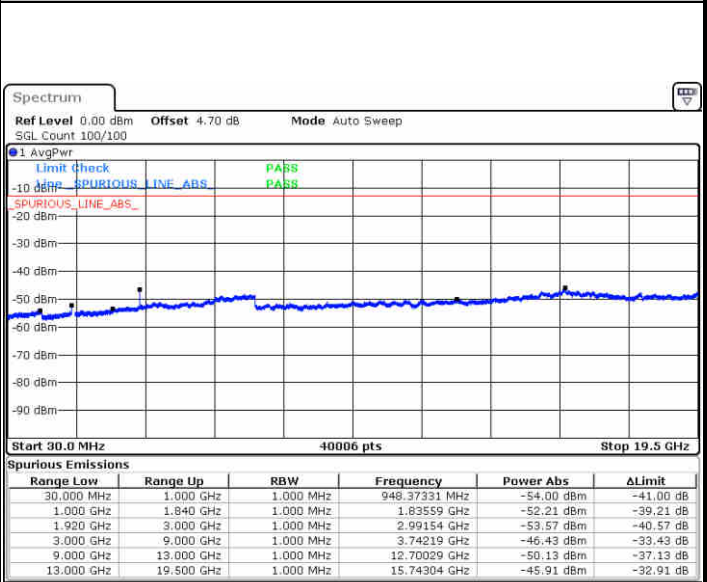

Highest Channel / 64QAM

Date: 1 JUN 2019 16:48:29

LTE Band 2 / 15MHz

Lowest Channel / 64QAM

Middle Channel / 64QAM

Date: 1 JUN 2019 16:49:24

Date: 1 JUN 2019 16:50:19

Highest Channel / 64QAM

Date: 1 JUN 2019 16:51:13

LTE Band 2 / 20MHz

Lowest Channel / 64QAM

Date: 1 JUN 2019 16:52:08

Middle Channel / 64QAM

Date: 1 JUN 2019 16:53:03

Highest Channel / 64QAM

Date: 1 JUN 2019 16:53:58

LTE Band 5 / 1.4MHz

Lowest Channel / QPSK

Lowest Channel / 16QAM

Date: 3 JUN 2019 03:23:59

Date: 3 JUN 2019 03:24:54

Middle Channel / QPSK

Middle Channel / 16QAM

Date: 3 JUN 2019 00:33:38