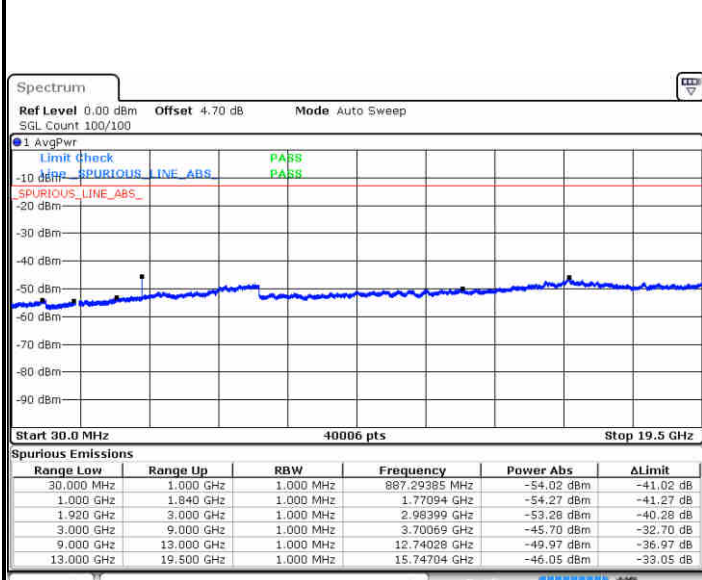

LTE Band 66 / 20MHz / 64QAM

Lowest Band Edge / 1 RB

Date: 5 JUN 2019 00:43:38

Highest Band Edge / 1 RB

Date: 5 JUN 2019 00:52:46

Lowest Band Edge / Full RB

Date: 5 JUN 2019 00:45:09

Highest Band Edge / Full RB

Date: 5 JUN 2019 00:49:15

Conducted Spurious Emission

LTE Band 2 / 1.4MHz

Highest Channel / QPSK

Date: 1 JUN 2019 14:28:15

Highest Channel / 16QAM

Date: 1 JUN 2019 14:29:10

LTE Band 2 / 3MHz

Lowest Channel / QPSK

Date: 1 JUN 2019 14:35:15

Lowest Channel / 16QAM

Date: 1 JUN 2019 14:36:10

LTE Band 2 / 3MHz

Middle Channel / QPSK

Date: 1 JUN 2019 14:37:44

Middle Channel / 16QAM

Date: 1 JUN 2019 14:38:39

Highest Channel / QPSK

Date: 1 JUN 2019 14:44:44

Highest Channel / 16QAM

Date: 1 JUN 2019 14:45:39

LTE Band 2 / 5MHz

Lowest Channel / QPSK

Date: 1 JUN 2019 14:51:44