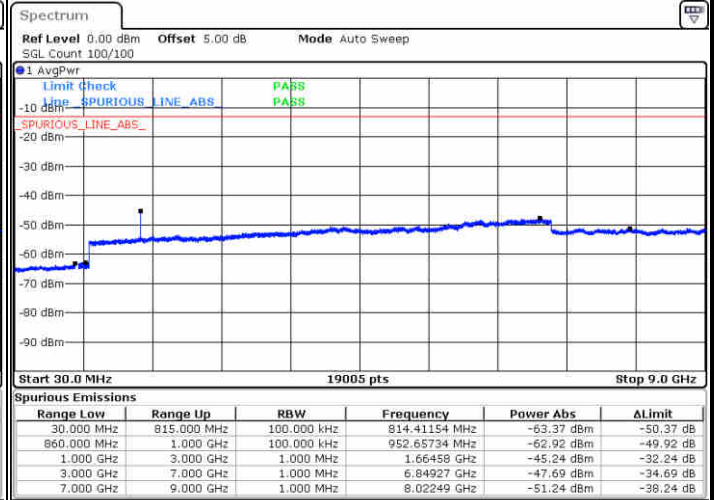

Lowest Channel / 64QAM

Middle Channel / 64QAM

Date: 3 JUN 2019 02:05:16

Date: 3 JUN 2019 02:06:10

Highest Channel / 64QAM

Date: 3 JUN 2019 02:11:00

LTE Band 5 / 5MHz

Lowest Channel / 64QAM

Middle Channel / 64QAM

Date: 3 JUN 2019 02:15:30

Date: 3 JUN 2019 02:16:24

Highest Channel / 64QAM

Date: 3 JUN 2019 02:21:14

LTE Band 5 / 10MHz

Lowest Channel / 64QAM

Middle Channel / 64QAM

Date: 3 JUN 2019 02:25:44

Date: 3 JUN 2019 02:26:39

Highest Channel / 64QAM

Date: 3 JUN 2019 02:31:29

LTE Band 12 / 1.4MHz

Lowest Channel / QPSK

Date: 3 JUN 2019 06:11:05

Lowest Channel / 16QAM