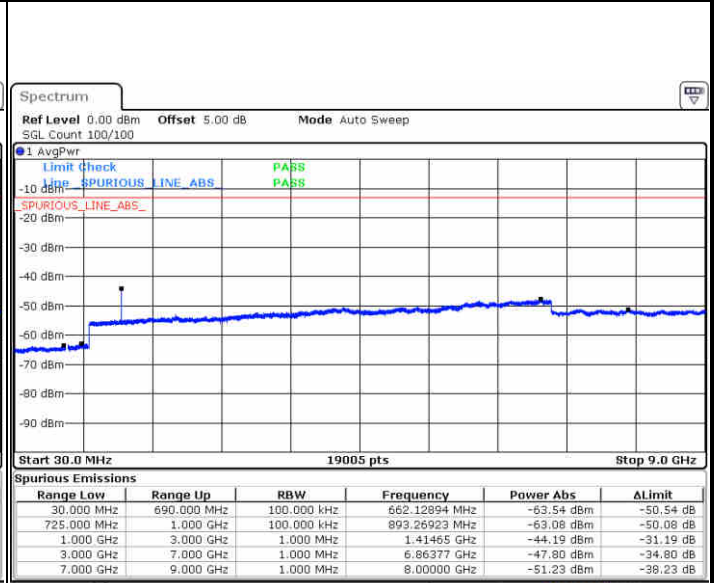

Middle Channel / 64QAM

Date: 3 JUN 2019 02:15:30

Date: 3 JUN 2019 02:16:24

Highest Channel / 64QAM

Date: 3 JUN 2019 02:21:14

LTE Band 5 / 10MHz

Lowest Channel / 64QAM

Middle Channel / 64QAM

Date: 3 JUN 2019 02:25:44

Date: 3 JUN 2019 02:26:39

Highest Channel / 64QAM

Date: 3 JUN 2019 02:31:29

LTE Band 12 / 1.4MHz

Lowest Channel / QPSK

Date: 3 JUN 2019 06:11:05

Lowest Channel / 16QAM

Date: 3 JUN 2019 06:12:00

Middle Channel / QPSK

Date: 3 JUN 2019 06:13:49

Middle Channel / 16QAM

Date: 3 JUN 2019 06:12:55

LTE Band 12 / 1.4MHz

Highest Channel / QPSK

Date: 3 JUN 2019 06:14:44