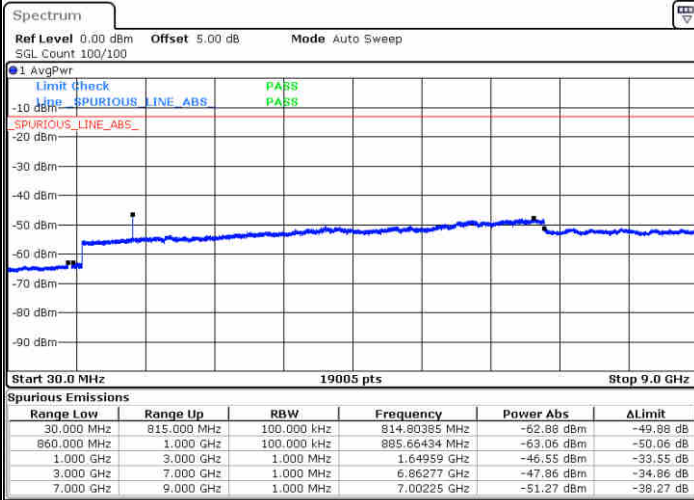

Lowest Channel / 64QAM

Middle Channel / 64QAM

Date: 3 JUN 2019 02:05:16

Date: 3 JUN 2019 02:06:10

Highest Channel / 64QAM

Date: 3 JUN 2019 02:11:00

LTE Band 5 / 5MHz

Lowest Channel / 64QAM

Middle Channel / 64QAM

Date: 3 JUN 2019 02:15:30

Date: 3 JUN 2019 02:16:24

Highest Channel / 64QAM

Date: 3 JUN 2019 02:21:14

LTE Band 5 / 10MHz

Lowest Channel / 64QAM

Middle Channel / 64QAM

Date: 3 JUN 2019 02:25:44

Date: 3 JUN 2019 02:26:39

Highest Channel / 64QAM

Date: 3 JUN 2019 02:31:29

LTE Band 12 / 1.4MHz

Lowest Channel / QPSK

Date: 3 JUN 2019 06:11:05

Lowest Channel / 16QAM