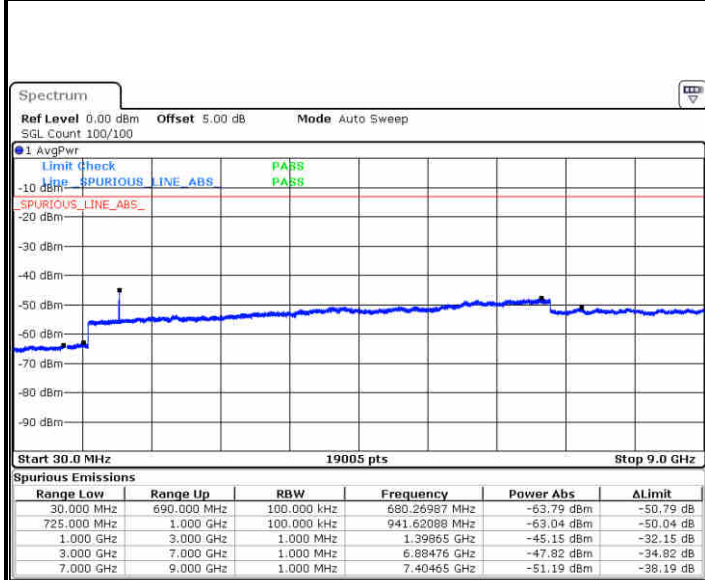

Date: 3 JUN 2019 07:05:49

Lowest Channel / 16QAM

Date: 3 JUN 2019 07:06:44

LTE Band 12 / 10MHz

Middle Channel / QPSK

Middle Channel / 16QAM

Date: 3 JUN 2019 07:08:33

Date: 3 JUN 2019 07:07:38

Highest Channel / QPSK

Highest Channel / 16QAM

Date: 3 JUN 2019 07:09:28

Date: 3 JUN 2019 07:10:22

LTE Band 12 / 1.4MHz

Lowest Channel / 64QAM

Date: 3 JUN 2019 07:25:47

Middle Channel / 64QAM