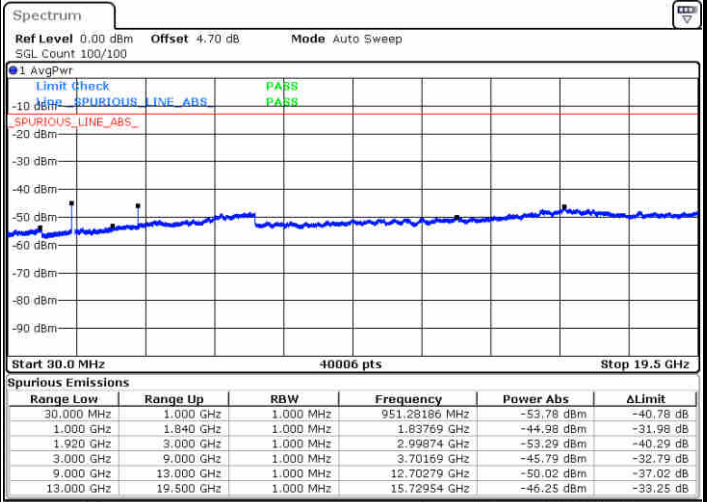

Date: 1 JUN 2019 15:12:36

Highest Channel / 16QAM

Date: 1 JUN 2019 15:13:30

LTE Band 2 / 10MHz

Lowest Channel / QPSK

Date: 1 JUN 2019 15:19:35

Lowest Channel / 16QAM

Date: 1 JUN 2019 15:20:30

LTE Band 2 / 10MHz

Middle Channel / QPSK

Middle Channel / 16QAM

Date: 1 JUN 2019 15:22:04

Date: 1 JUN 2019 15:22:59

Highest Channel / QPSK

Highest Channel / 16QAM

Date: 1 JUN 2019 15:29:04

Date: 1 JUN 2019 15:29:58

LTE Band 2 / 15MHz

Lowest Channel / QPSK

Lowest Channel / 16QAM

Date: 1 JUN 2019 15:36:03

Date: 1 JUN 2019 15:36:58

Middle Channel / QPSK

Middle Channel / 16QAM