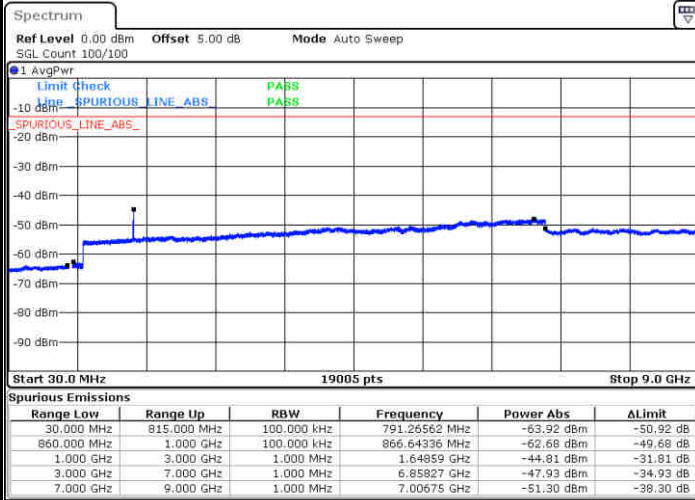

Highest Channel / 16QAM

Date: 3 JUN 2019 01:49:38

LTE Band 5 / 10MHz

Lowest Channel / QPSK

Date: 3 JUN 2019 02:41:29

Lowest Channel / 16QAM

Date: 3 JUN 2019 02:42:23

LTE Band 5 / 10MHz

Middle Channel / QPSK

Date: 3 JUN 2019 02:43:58

Middle Channel / 16QAM

Date: 3 JUN 2019 02:44:53

Highest Channel / QPSK

Date: 3 JUN 2019 02:52:57

Highest Channel / 16QAM

Date: 3 JUN 2019 02:53:52

LTE Band 5 / 1.4MHz

Lowest Channel / 64QAM

Middle Channel / 64QAM

Date: 3 JUN 2019 01:55:02

Date: 3 JUN 2019 01:55:56

Highest Channel / 64QAM

Date: 3 JUN 2019 02:00:46

LTE Band 5 / 3MHz