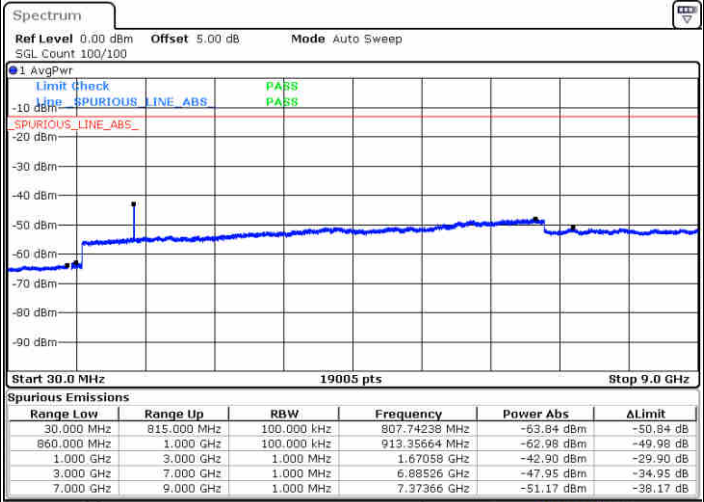

LTE Band 5 / 1.4MHz

Lowest Channel / QPSK

Lowest Channel / 16QAM

Date: 3 JUN 2019 03:23:59

Date: 3 JUN 2019 03:24:54

Middle Channel / QPSK

Middle Channel / 16QAM

Date: 3 JUN 2019 00:33:38

Date: 3 JUN 2019 00:44:47

LTE Band 5 / 1.4MHz

LTE Band 5 / 3MHz

LTE Band 5 / 3MHz

Middle Channel / QPSK

Middle Channel / 16QAM

Date: 3 JUN 2019 01:04:20

Date: 3 JUN 2019 01:05:14

Highest Channel / QPSK

Highest Channel / 16QAM

Date: 3 JUN 2019 01:27:03

Date: 3 JUN 2019 01:27:58

LTE Band 5 / 5MHz

Lowest Channel / QPSK

Lowest Channel / 16QAM

Date: 3 JUN 2019 01:37:14