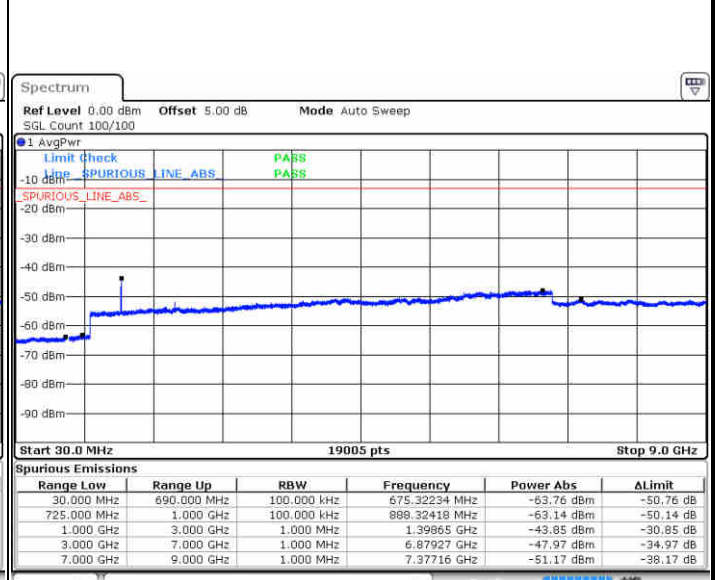

Date: 3 JUN 2019 02:25:44

Date: 3 JUN 2019 02:26:39

Highest Channel / 64QAM

Date: 3 JUN 2019 02:31:29

LTE Band 12 / 1.4MHz

Lowest Channel / QPSK

Date: 3 JUN 2019 06:11:05

Lowest Channel / 16QAM

Date: 3 JUN 2019 06:12:00

Middle Channel / QPSK

Date: 3 JUN 2019 06:13:49

Middle Channel / 16QAM

Date: 3 JUN 2019 06:12:55

LTE Band 12 / 1.4MHz

Highest Channel / QPSK

Date: 3 JUN 2019 06:14:44

Highest Channel / 16QAM

Date: 3 JUN 2019 06:15:39

LTE Band 12 / 3MHz

Lowest Channel / QPSK

Date: 3 JUN 2019 06:27:34

Lowest Channel / 16QAM

Date: 3 JUN 2019 06:28:29

LTE Band 12 / 3MHz

Middle Channel / QPSK

Middle Channel / 16QAM

Date: 3 JUN 2019 06:30:18

Date: 3 JUN 2019 06:29:23

Highest Channel / QPSK

Highest Channel / 16QAM

Date: 3 JUN 2019 06:31:13

Date: 3 JUN 2019 06:32:07