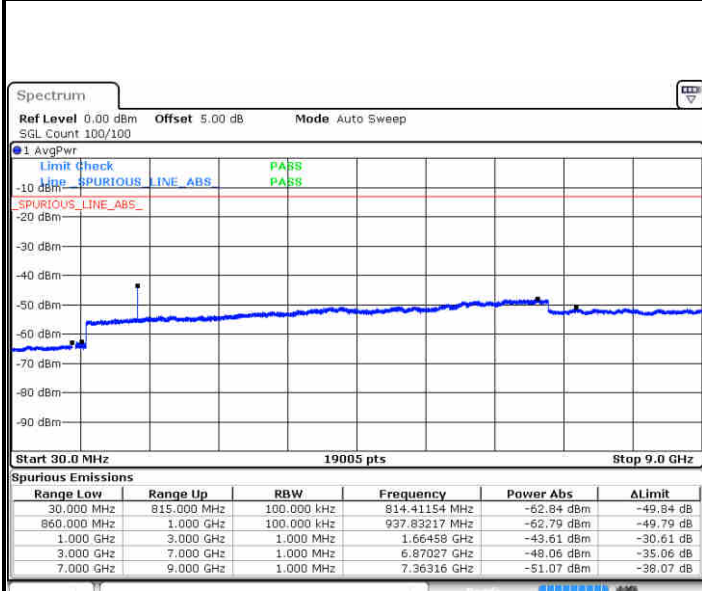

Date: 3 JUN 2019 01:38:09

Middle Channel / QPSK

Middle Channel / 16QAM

Date: 3 JUN 2019 01:39:44

Date: 3 JUN 2019 01:40:38

LTE Band 5 / 5MHz

Highest Channel / QPSK

Date: 3 JUN 2019 01:48:43

Highest Channel / 16QAM

Date: 3 JUN 2019 01:49:38

LTE Band 5 / 10MHz

Lowest Channel / QPSK

Date: 3 JUN 2019 02:41:29

Lowest Channel / 16QAM

Date: 3 JUN 2019 02:42:23

LTE Band 5 / 10MHz

Middle Channel / QPSK

Date: 3 JUN 2019 02:43:58

Middle Channel / 16QAM

Date: 3 JUN 2019 02:44:53

Highest Channel / QPSK

Date: 3 JUN 2019 02:52:57

Highest Channel / 16QAM

Date: 3 JUN 2019 02:53:52

LTE Band 5 / 1.4MHz

Lowest Channel / 64QAM

Middle Channel / 64QAM

Date: 3 JUN 2019 01:55:02

Date: 3 JUN 2019 01:55:56

Highest Channel / 64QAM

Date: 3 JUN 2019 02:00:46

LTE Band 5 / 3MHz