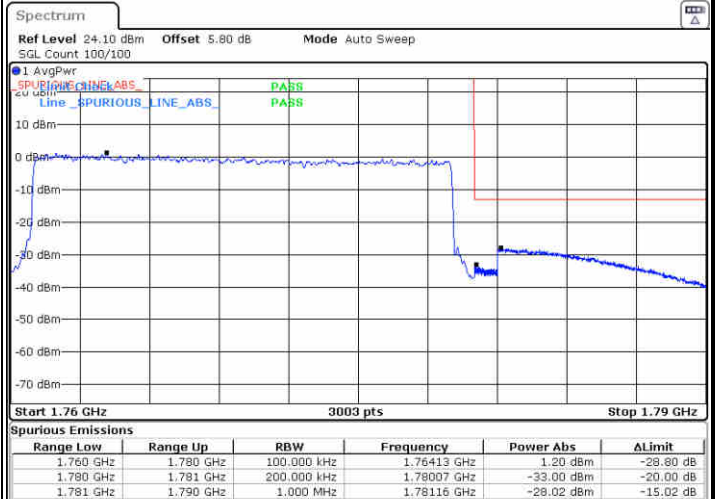

LTE Band 66 / 20MHz / 64QAM

Lowest Band Edge / 1 RB

Date: 5 JUN 2019 00:43:38

Highest Band Edge / 1 RB

Date: 5 JUN 2019 00:52:46

Lowest Band Edge / Full RB

Date: 5 JUN 2019 00:45:09

Highest Band Edge / Full RB

Date: 5 JUN 2019 00:49:15

Conducted Spurious Emission

LTE Band 2 / 1.4MHz

Highest Channel / QPSK

Date: 1 JUN 2019 14:28:15

Highest Channel / 16QAM

Date: 1 JUN 2019 14:29:10

LTE Band 2 / 3MHz