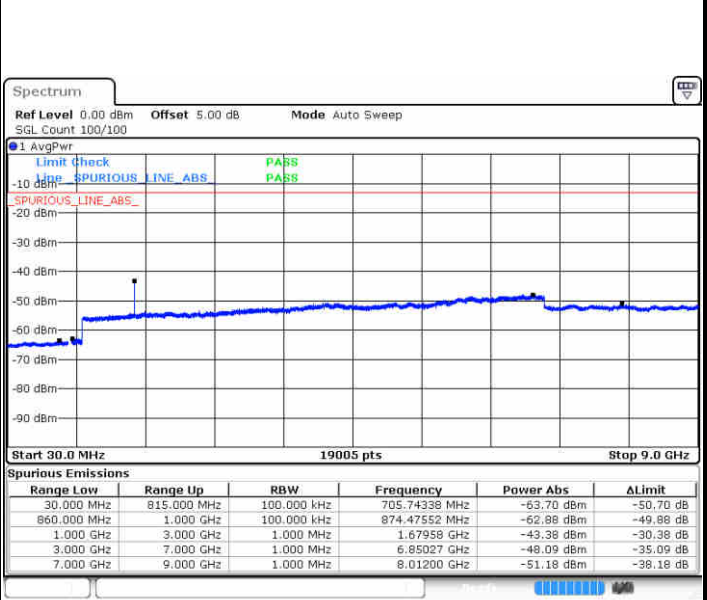

Highest Channel / 16QAM

Date: 3 JUN 2019 01:49:38

LTE Band 5 / 10MHz

Lowest Channel / QPSK

Date: 3 JUN 2019 02:41:29

Lowest Channel / 16QAM

Date: 3 JUN 2019 02:42:23

LTE Band 5 / 10MHz

Middle Channel / QPSK

Date: 3 JUN 2019 02:43:58

Middle Channel / 16QAM

Date: 3 JUN 2019 02:44:53

Highest Channel / QPSK

Date: 3 JUN 2019 02:52:57

Highest Channel / 16QAM

Date: 3 JUN 2019 02:53:52

LTE Band 5 / 1.4MHz

Lowest Channel / 64QAM

Middle Channel / 64QAM

Date: 3 JUN 2019 01:55:02

Date: 3 JUN 2019 01:55:56

Highest Channel / 64QAM

Date: 3 JUN 2019 02:00:46

LTE Band 5 / 3MHz

Lowest Channel / 64QAM

Middle Channel / 64QAM

Date: 3 JUN 2019 02:05:16

Date: 3 JUN 2019 02:06:10

Highest Channel / 64QAM

Date: 3 JUN 2019 02:11:00

LTE Band 5 / 5MHz

Lowest Channel / 64QAM