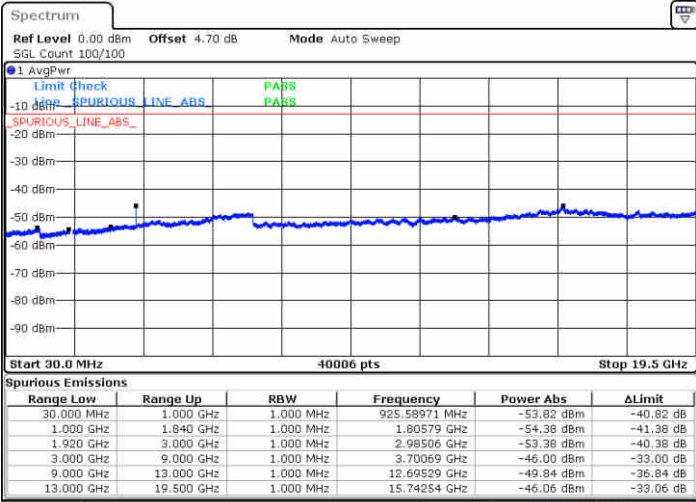

Date: 1 JUN 2019 15:55:56

Highest Channel / QPSK

Date: 1 JUN 2019 16:02:01

Highest Channel / 16QAM

Date: 1 JUN 2019 16:02:55

LTE Band 2 / 1.4MHz

Lowest Channel / 64QAM

Middle Channel / 64QAM

Date: 1 JUN 2019 16:38:27

Date: 1 JUN 2019 16:39:21

Highest Channel / 64QAM

Date: 1 JUN 2019 16:40:16

LTE Band 2 / 5MHz

Lowest Channel / 64QAM

Middle Channel / 64QAM

Date: 1 JUN 2019 16:43:55

Date: 1 JUN 2019 16:44:50

Highest Channel / 64QAM

Date: 1 JUN 2019 16:45:45

LTE Band 2 / 10MHz

Lowest Channel / 64QAM

Middle Channel / 64QAM

Date: 1 JUN 2019 16:46:40

Date: 1 JUN 2019 16:47:34