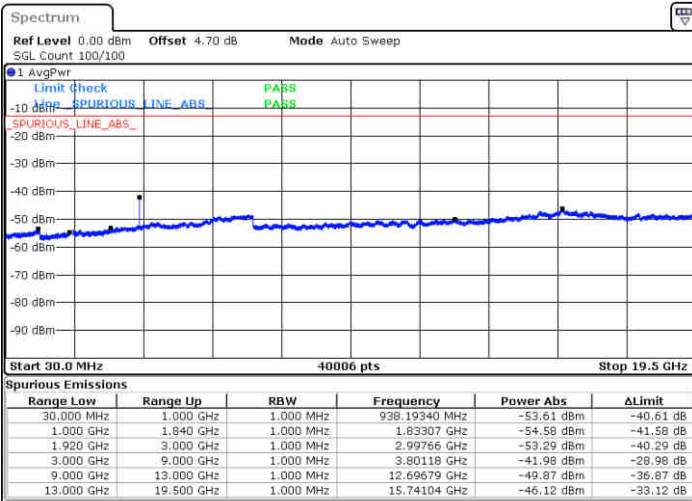

Date: 1 JUN 2019 15:12:36

Highest Channel / 16QAM

Date: 1 JUN 2019 15:13:30

LTE Band 2 / 10MHz

Lowest Channel / QPSK

Date: 1 JUN 2019 15:19:35

Lowest Channel / 16QAM

Date: 1 JUN 2019 15:20:30

LTE Band 2 / 10MHz

Middle Channel / QPSK

Middle Channel / 16QAM

Date: 1 JUN 2019 15:22:04

Date: 1 JUN 2019 15:22:59

Highest Channel / QPSK

Highest Channel / 16QAM

Date: 1 JUN 2019 15:29:04

Date: 1 JUN 2019 15:29:58

LTE Band 2 / 15MHz

Lowest Channel / QPSK

Lowest Channel / 16QAM

Date: 1 JUN 2019 15:36:03

Date: 1 JUN 2019 15:36:58

Middle Channel / QPSK

Middle Channel / 16QAM