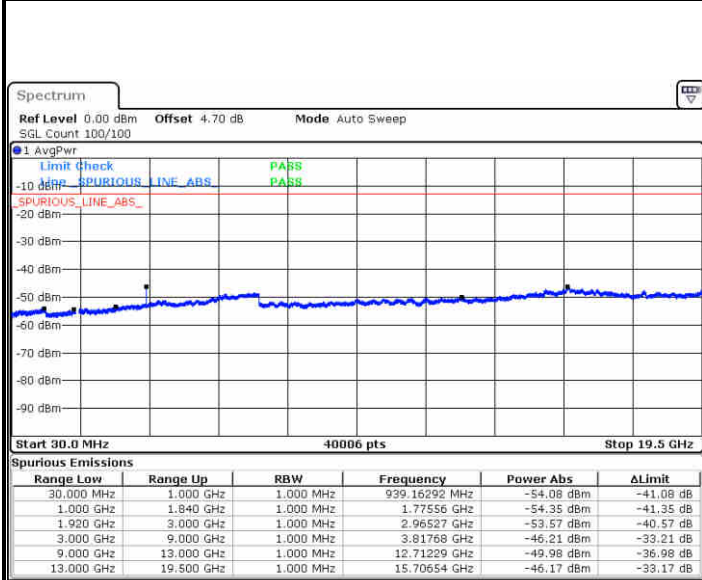

LTE Band 66 / 20MHz / 64QAM

Lowest Band Edge / 1 RB

Date: 5 JUN 2019 00:43:38

Highest Band Edge / 1 RB

Date: 5 JUN 2019 00:52:46

Lowest Band Edge / Full RB

Date: 5 JUN 2019 00:45:09

Highest Band Edge / Full RB

Date: 5 JUN 2019 00:49:15

Conducted Spurious Emission

LTE Band 2 / 1.4MHz

Highest Channel / QPSK

Date: 1 JUN 2019 14:28:15

Highest Channel / 16QAM

Date: 1 JUN 2019 14:29:10

LTE Band 2 / 3MHz

Lowest Channel / QPSK

Date: 1 JUN 2019 14:35:15

Lowest Channel / 16QAM

Date: 1 JUN 2019 14:36:10

LTE Band 2 / 3MHz

Middle Channel / QPSK

Date: 1 JUN 2019 14:37:44

Middle Channel / 16QAM

Date: 1 JUN 2019 14:38:39

Highest Channel / QPSK

Date: 1 JUN 2019 14:44:44

Highest Channel / 16QAM

Date: 1 JUN 2019 14:45:39

LTE Band 2 / 5MHz

Lowest Channel / QPSK

Date: 1 JUN 2019 14:51:44