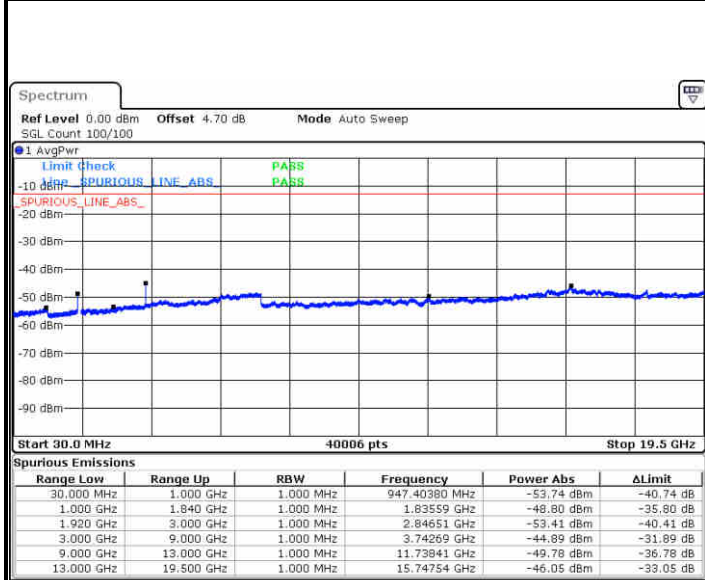

Date: 1 JUN 2019 15:38:33

Date: 1 JUN 2019 15:39:28

LTE Band 2 / 15MHz

Highest Channel / QPSK

Date: 1 JUN 2019 15:45:32

Highest Channel / 16QAM

Date: 1 JUN 2019 15:46:27

LTE Band 2 / 20MHz

Lowest Channel / QPSK

Date: 1 JUN 2019 15:52:32

Lowest Channel / 16QAM

Date: 1 JUN 2019 15:53:27

LTE Band 2 / 20MHz

Middle Channel / QPSK

Date: 1 JUN 2019 15:55:01

Middle Channel / 16QAM

Date: 1 JUN 2019 15:55:56

Highest Channel / QPSK

Date: 1 JUN 2019 16:02:01

Highest Channel / 16QAM

Date: 1 JUN 2019 16:02:55

LTE Band 2 / 1.4MHz

Lowest Channel / 64QAM

Middle Channel / 64QAM