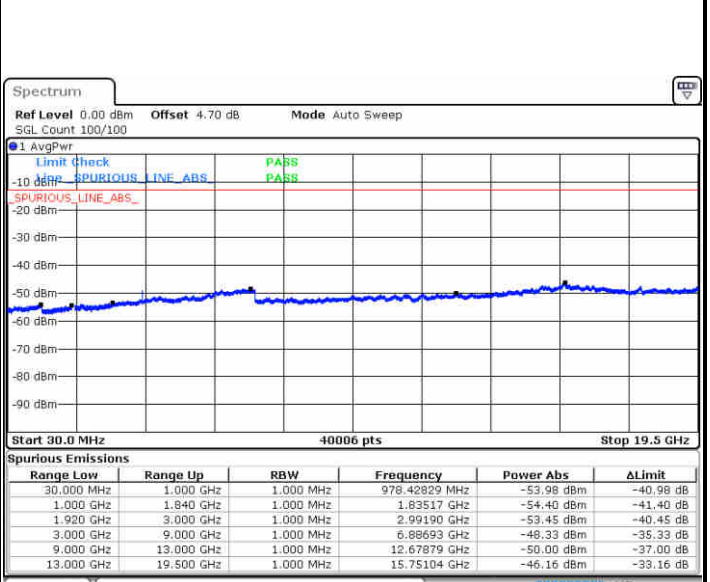

LTE Band 66 / 20MHz / 64QAM

Lowest Band Edge / 1 RB

Date: 5 JUN 2019 00:43:38

Highest Band Edge / 1 RB

Date: 5 JUN 2019 00:52:46

Lowest Band Edge / Full RB

Date: 5 JUN 2019 00:45:09

Highest Band Edge / Full RB

Date: 5 JUN 2019 00:49:15

Conducted Spurious Emission

LTE Band 2 / 1.4MHz

Highest Channel / QPSK

Date: 1 JUN 2019 14:28:15

Highest Channel / 16QAM

Date: 1 JUN 2019 14:29:10

LTE Band 2 / 3MHz

Lowest Channel / QPSK

Date: 1 JUN 2019 14:35:15

Lowest Channel / 16QAM

Date: 1 JUN 2019 14:36:10

LTE Band 2 / 3MHz

Middle Channel / QPSK

Date: 1 JUN 2019 14:37:44

Middle Channel / 16QAM

Date: 1 JUN 2019 14:38:39

Highest Channel / QPSK

Date: 1 JUN 2019 14:44:44

Highest Channel / 16QAM

Date: 1 JUN 2019 14:45:39

LTE Band 2 / 5MHz

Lowest Channel / QPSK

Date: 1 JUN 2019 14:51:44