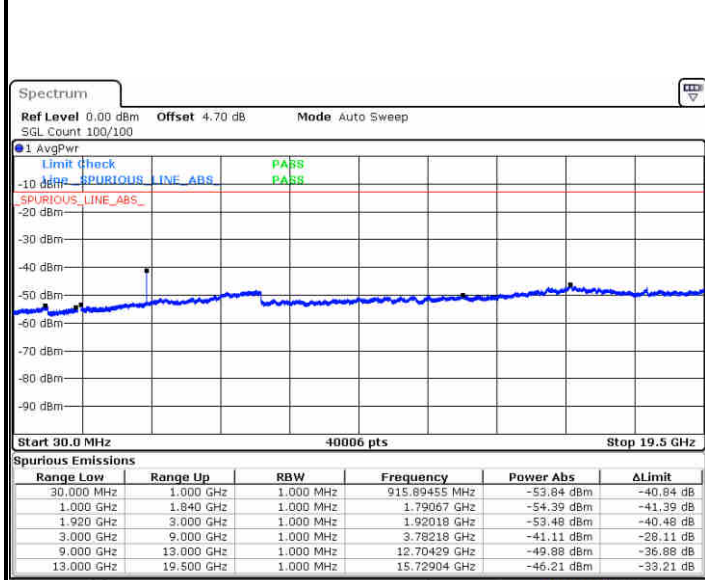

Date: 1 JUN 2019 15:38:33

Date: 1 JUN 2019 15:39:28

LTE Band 2 / 15MHz

Highest Channel / QPSK

Date: 1 JUN 2019 15:45:32

Highest Channel / 16QAM

Date: 1 JUN 2019 15:46:27

LTE Band 2 / 20MHz

Lowest Channel / QPSK

Date: 1 JUN 2019 15:52:32

Lowest Channel / 16QAM

Date: 1 JUN 2019 15:53:27

LTE Band 2 / 20MHz

Middle Channel / QPSK

Date: 1 JUN 2019 15:55:01

Middle Channel / 16QAM

Date: 1 JUN 2019 15:55:56

Highest Channel / QPSK

Date: 1 JUN 2019 16:02:01

Highest Channel / 16QAM

Date: 1 JUN 2019 16:02:55

LTE Band 2 / 1.4MHz

Lowest Channel / 64QAM

Middle Channel / 64QAM

Date: 1 JUN 2019 16:38:27

Date: 1 JUN 2019 16:39:21

Highest Channel / 64QAM

Date: 1 JUN 2019 16:40:16

LTE Band 2 / 5MHz

Lowest Channel / 64QAM

Middle Channel / 64QAM

Date: 1 JUN 2019 16:43:55