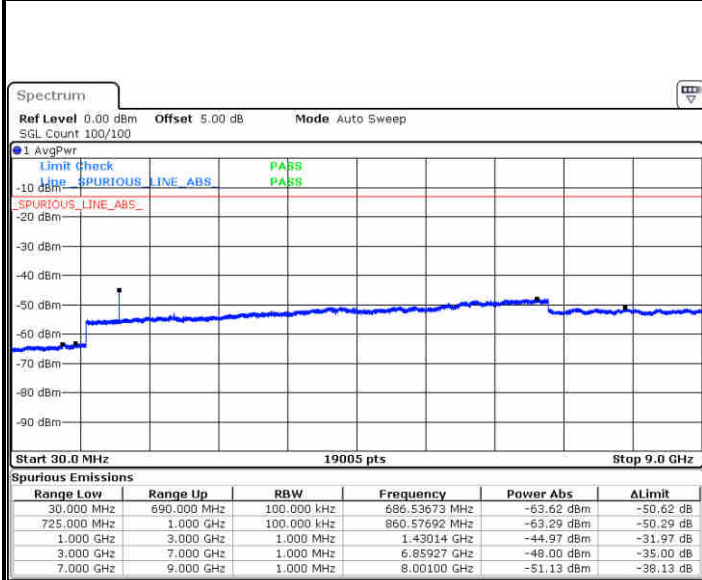

Date: 3 JUN 2019 02:25:44

Date: 3 JUN 2019 02:26:39

Highest Channel / 64QAM

Date: 3 JUN 2019 02:31:29

LTE Band 12 / 1.4MHz

Lowest Channel / QPSK

Date: 3 JUN 2019 06:11:05

Lowest Channel / 16QAM

Date: 3 JUN 2019 06:12:00

Middle Channel / QPSK

Date: 3 JUN 2019 06:13:49

Middle Channel / 16QAM

Date: 3 JUN 2019 06:12:55

LTE Band 12 / 1.4MHz

Highest Channel / QPSK

Date: 3 JUN 2019 06:14:44

Highest Channel / 16QAM

Date: 3 JUN 2019 06:15:39

LTE Band 12 / 3MHz

Lowest Channel / QPSK

Date: 3 JUN 2019 06:27:34

Lowest Channel / 16QAM

Date: 3 JUN 2019 06:28:29

LTE Band 12 / 3MHz