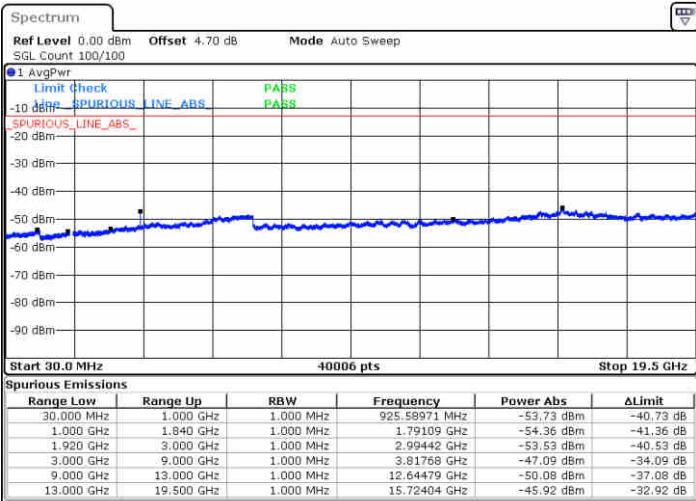

Date: 1 JUN 2019 15:55:56

Highest Channel / QPSK

Date: 1 JUN 2019 16:02:01

Highest Channel / 16QAM

Date: 1 JUN 2019 16:02:55

LTE Band 2 / 1.4MHz

Lowest Channel / 64QAM

Middle Channel / 64QAM

Date: 1 JUN 2019 16:38:27

Date: 1 JUN 2019 16:39:21

Highest Channel / 64QAM

Date: 1 JUN 2019 16:40:16

LTE Band 2 / 5MHz

Lowest Channel / 64QAM

Middle Channel / 64QAM

Date: 1 JUN 2019 16:43:55