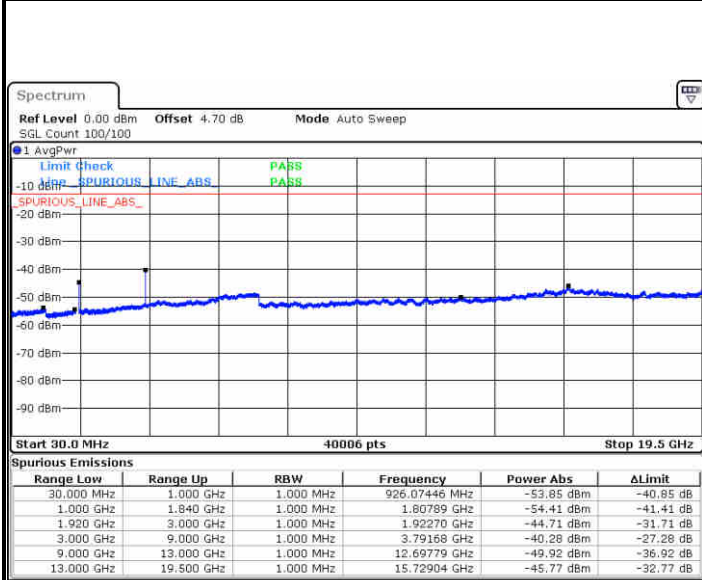

LTE Band 2 / 10MHz

Middle Channel / QPSK

Middle Channel / 16QAM

Date: 1 JUN 2019 15:22:04

Date: 1 JUN 2019 15:22:59

Highest Channel / QPSK

Highest Channel / 16QAM

Date: 1 JUN 2019 15:29:04

Date: 1 JUN 2019 15:29:58

LTE Band 2 / 15MHz

Lowest Channel / QPSK

Lowest Channel / 16QAM

Date: 1 JUN 2019 15:36:03

Date: 1 JUN 2019 15:36:58

Middle Channel / QPSK

Middle Channel / 16QAM

Date: 1 JUN 2019 15:38:33

Date: 1 JUN 2019 15:39:28

LTE Band 2 / 15MHz

Highest Channel / QPSK

Date: 1 JUN 2019 15:45:32

Highest Channel / 16QAM

Date: 1 JUN 2019 15:46:27

LTE Band 2 / 20MHz