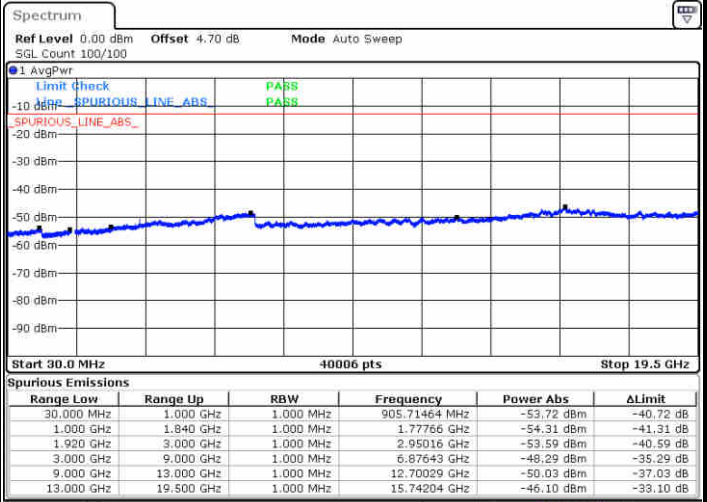

Date: 1 JUN 2019 15:55:56

Highest Channel / QPSK

Date: 1 JUN 2019 16:02:01

Highest Channel / 16QAM

Date: 1 JUN 2019 16:02:55

LTE Band 2 / 1.4MHz

Lowest Channel / 64QAM

Middle Channel / 64QAM

Date: 1 JUN 2019 16:38:27

Date: 1 JUN 2019 16:39:21

Highest Channel / 64QAM

Date: 1 JUN 2019 16:40:16

LTE Band 2 / 5MHz

Lowest Channel / 64QAM

Middle Channel / 64QAM

Date: 1 JUN 2019 16:43:55

Date: 1 JUN 2019 16:44:50

Highest Channel / 64QAM

Date: 1 JUN 2019 16:45:45

LTE Band 2 / 10MHz

Lowest Channel / 64QAM

Middle Channel / 64QAM

Date: 1 JUN 2019 16:46:40

Date: 1 JUN 2019 16:47:34