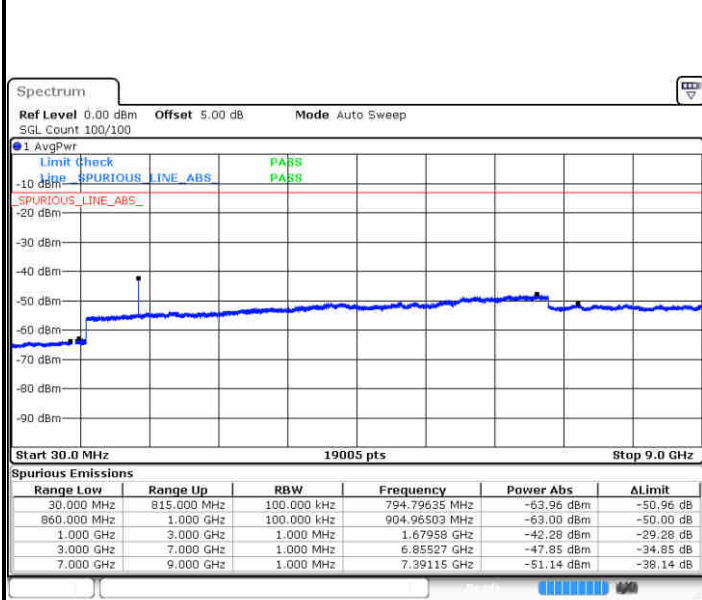

Highest Channel / 16QAM

Date: 3 JUN 2019 01:49:38

LTE Band 5 / 10MHz

Lowest Channel / QPSK

Date: 3 JUN 2019 02:41:29

Lowest Channel / 16QAM

Date: 3 JUN 2019 02:42:23

LTE Band 5 / 10MHz

Middle Channel / QPSK

Date: 3 JUN 2019 02:43:58

Middle Channel / 16QAM

Date: 3 JUN 2019 02:44:53

Highest Channel / QPSK

Date: 3 JUN 2019 02:52:57

Highest Channel / 16QAM

Date: 3 JUN 2019 02:53:52

LTE Band 5 / 1.4MHz

Lowest Channel / 64QAM

Middle Channel / 64QAM

Date: 3 JUN 2019 01:55:02

Date: 3 JUN 2019 01:55:56

Highest Channel / 64QAM

Date: 3 JUN 2019 02:00:46

LTE Band 5 / 3MHz

Lowest Channel / 64QAM

Middle Channel / 64QAM

Date: 3 JUN 2019 02:05:16

Date: 3 JUN 2019 02:06:10

Highest Channel / 64QAM

Date: 3 JUN 2019 02:11:00

LTE Band 5 / 5MHz

Lowest Channel / 64QAM