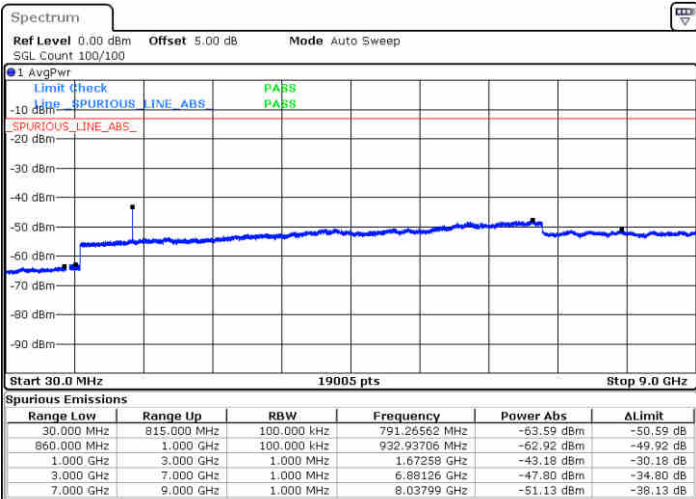

Date: 1 JUN 2019 16:51:13

LTE Band 2 / 20MHz

Lowest Channel / 64QAM

Date: 1 JUN 2019 16:52:08

Middle Channel / 64QAM

Date: 1 JUN 2019 16:53:03

Highest Channel / 64QAM

Date: 1 JUN 2019 16:53:58

LTE Band 5 / 1.4MHz

Lowest Channel / QPSK

Lowest Channel / 16QAM

Date: 3 JUN 2019 03:23:59

Date: 3 JUN 2019 03:24:54

Middle Channel / QPSK

Middle Channel / 16QAM

Date: 3 JUN 2019 00:33:38