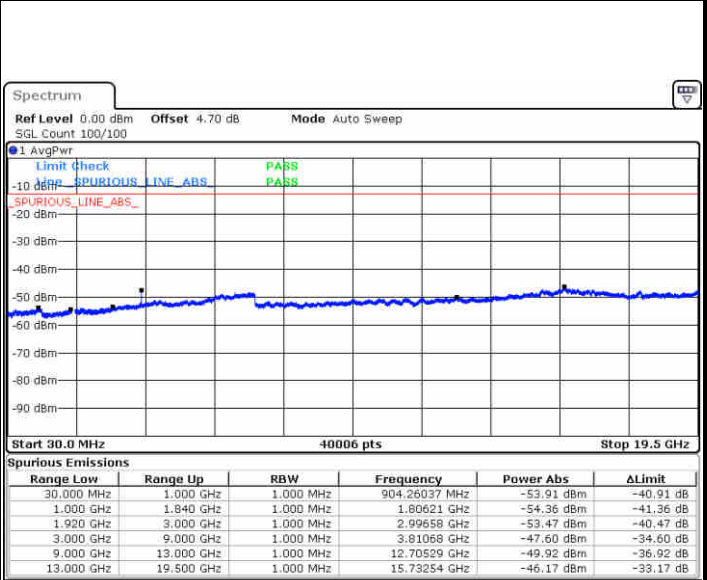

Date: 1 JUN 2019 14:38:39

Highest Channel / QPSK

Date: 1 JUN 2019 14:44:44

Highest Channel / 16QAM

Date: 1 JUN 2019 14:45:39

LTE Band 2 / 5MHz

Lowest Channel / QPSK

Date: 1 JUN 2019 14:51:44

Lowest Channel / 16QAM

Date: 1 JUN 2019 14:52:39

Middle Channel / QPSK

Date: 1 JUN 2019 14:54:13

Middle Channel / 16QAM

Date: 1 JUN 2019 14:55:08

LTE Band 2 / 5MHz

Highest Channel / QPSK

Date: 1 JUN 2019 15:12:36

Highest Channel / 16QAM

Date: 1 JUN 2019 15:13:30

LTE Band 2 / 10MHz

Lowest Channel / QPSK

Date: 1 JUN 2019 15:19:35

Lowest Channel / 16QAM

Date: 1 JUN 2019 15:20:30