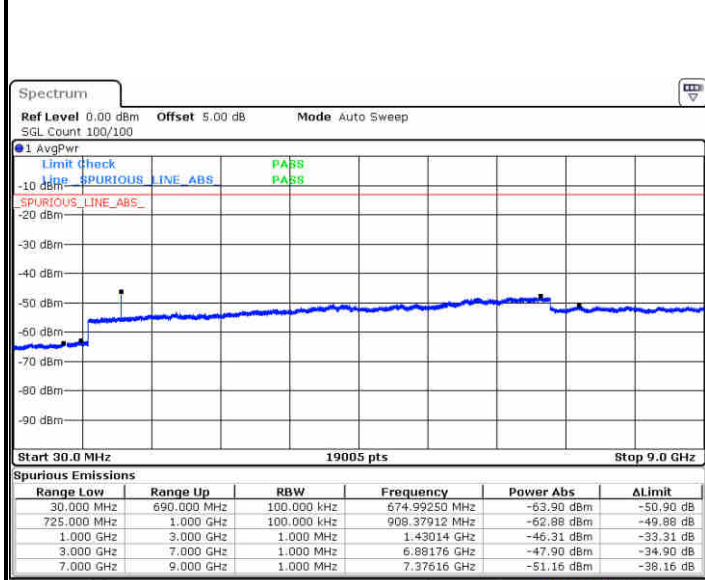

Highest Channel / 64QAM

Date: 3 JUN 2019 07:27:37