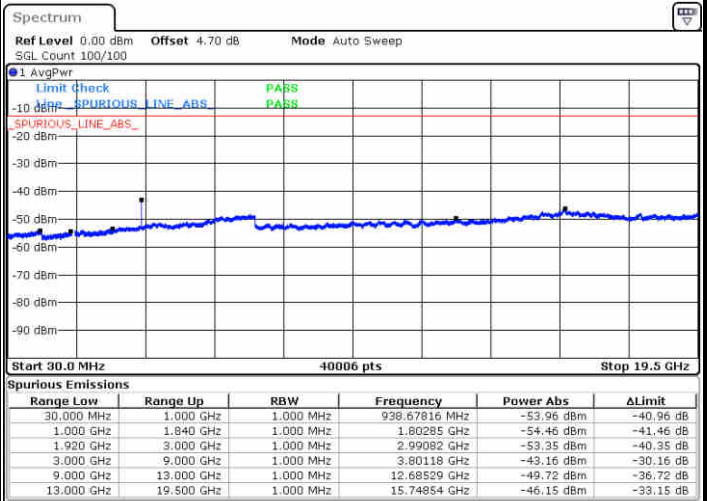

Date: 1 JUN 2019 15:12:36

Highest Channel / 16QAM

Date: 1 JUN 2019 15:13:30

LTE Band 2 / 10MHz

Lowest Channel / QPSK

Date: 1 JUN 2019 15:19:35

Lowest Channel / 16QAM

Date: 1 JUN 2019 15:20:30

LTE Band 2 / 10MHz

Middle Channel / QPSK

Middle Channel / 16QAM

Date: 1 JUN 2019 15:22:04

Date: 1 JUN 2019 15:22:59

Highest Channel / QPSK

Highest Channel / 16QAM

Date: 1 JUN 2019 15:29:04

Date: 1 JUN 2019 15:29:58

LTE Band 2 / 15MHz

Lowest Channel / QPSK

Lowest Channel / 16QAM

Date: 1 JUN 2019 15:36:03

Date: 1 JUN 2019 15:36:58

Middle Channel / QPSK

Middle Channel / 16QAM