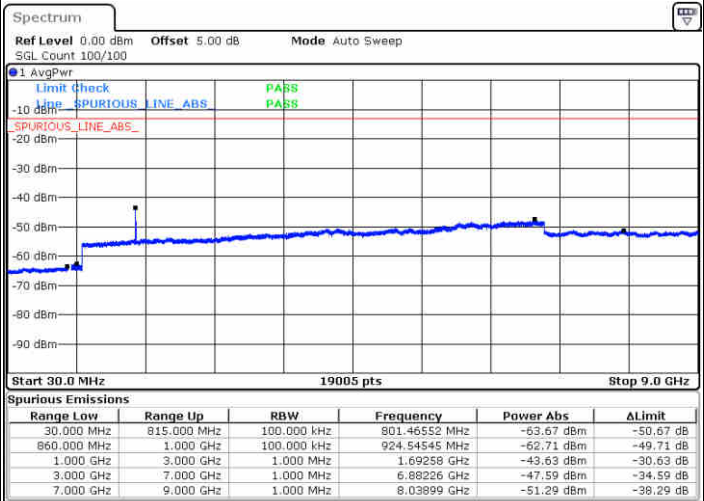

LTE Band 5 / 1.4MHz

Lowest Channel / QPSK

Lowest Channel / 16QAM

Date: 3 JUN 2019 03:23:59

Date: 3 JUN 2019 03:24:54

Middle Channel / QPSK

Middle Channel / 16QAM

Date: 3 JUN 2019 00:33:38

Date: 3 JUN 2019 00:44:47

LTE Band 5 / 1.4MHz

LTE Band 5 / 3MHz

LTE Band 5 / 3MHz

Middle Channel / QPSK

Middle Channel / 16QAM

Date: 3 JUN 2019 01:04:20

Date: 3 JUN 2019 01:05:14

Highest Channel / QPSK

Highest Channel / 16QAM

Date: 3 JUN 2019 01:27:03

Date: 3 JUN 2019 01:27:58

LTE Band 5 / 5MHz

Lowest Channel / QPSK

Lowest Channel / 16QAM

Date: 3 JUN 2019 01:37:14