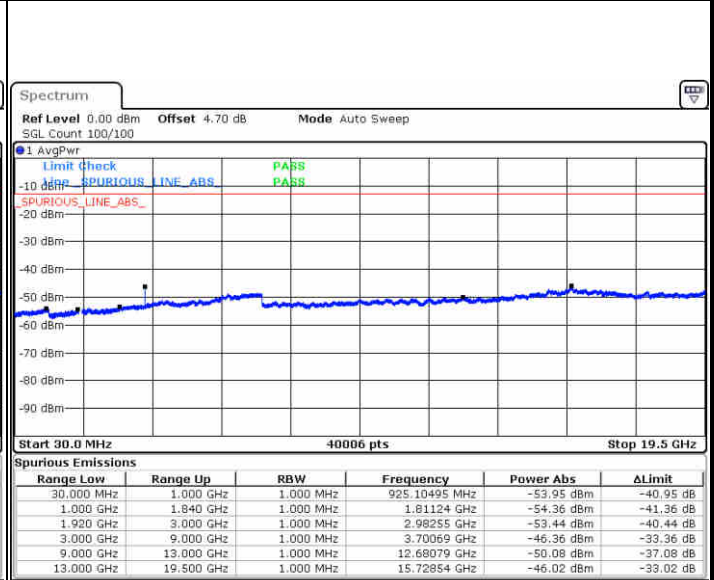

Date: 1 JUN 2019 14:38:39

Highest Channel / QPSK

Date: 1 JUN 2019 14:44:44

Highest Channel / 16QAM

Date: 1 JUN 2019 14:45:39

LTE Band 2 / 5MHz

Lowest Channel / QPSK

Date: 1 JUN 2019 14:51:44

Lowest Channel / 16QAM

Date: 1 JUN 2019 14:52:39

Middle Channel / QPSK

Date: 1 JUN 2019 14:54:13

Middle Channel / 16QAM

Date: 1 JUN 2019 14:55:08

LTE Band 2 / 5MHz

Highest Channel / QPSK