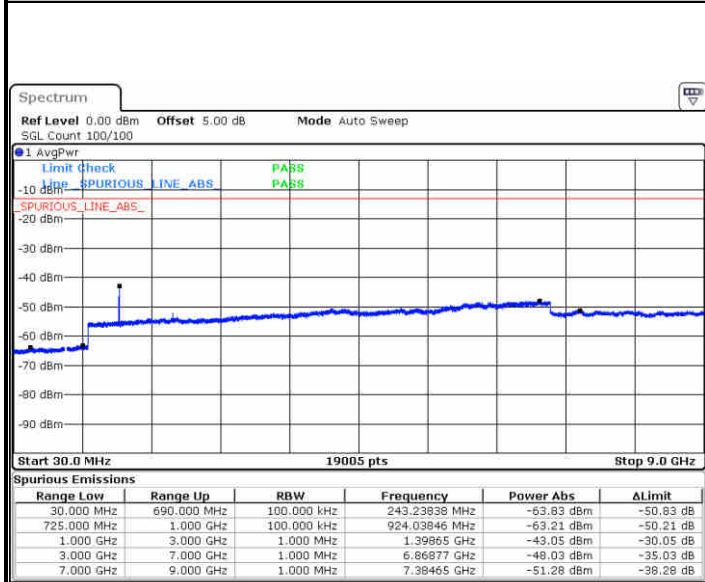

Middle Channel / 64QAM

Date: 3 JUN 2019 02:15:30

Date: 3 JUN 2019 02:16:24

Highest Channel / 64QAM

Date: 3 JUN 2019 02:21:14

LTE Band 5 / 10MHz

Lowest Channel / 64QAM

Middle Channel / 64QAM

Date: 3 JUN 2019 02:25:44

Date: 3 JUN 2019 02:26:39

Highest Channel / 64QAM

Date: 3 JUN 2019 02:31:29

LTE Band 12 / 1.4MHz

Lowest Channel / QPSK

Date: 3 JUN 2019 06:11:05

Lowest Channel / 16QAM

Date: 3 JUN 2019 06:12:00

Middle Channel / QPSK

Date: 3 JUN 2019 06:13:49

Middle Channel / 16QAM

Date: 3 JUN 2019 06:12:55

LTE Band 12 / 1.4MHz

Highest Channel / QPSK

Date: 3 JUN 2019 06:14:44