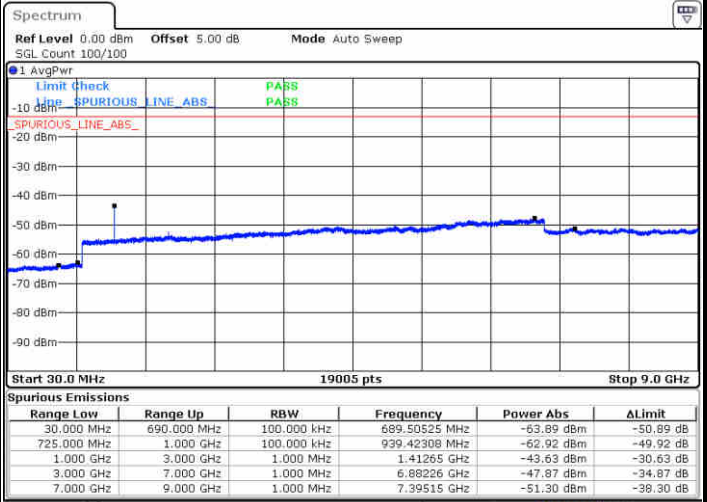

LTE Band 12 / 3MHz

Middle Channel / QPSK

Middle Channel / 16QAM

Date: 3 JUN 2019 06:30:18

Date: 3 JUN 2019 06:29:23