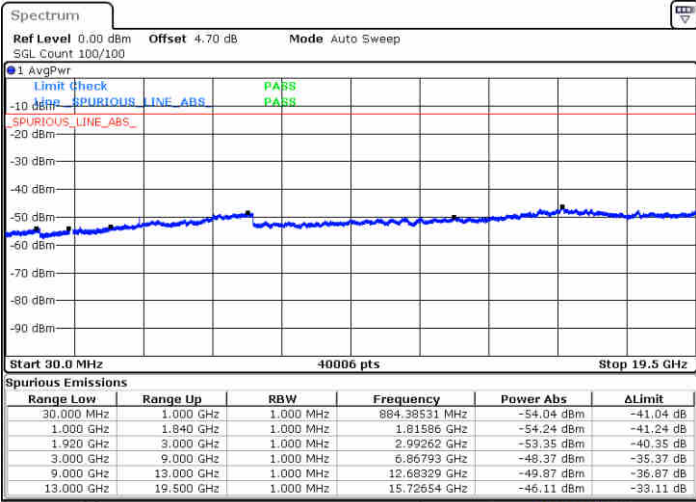

Date: 1 JUN 2019 15:55:56

Highest Channel / QPSK

Date: 1 JUN 2019 16:02:01

Highest Channel / 16QAM

Date: 1 JUN 2019 16:02:55

LTE Band 2 / 1.4MHz

Lowest Channel / 64QAM

Middle Channel / 64QAM

Date: 1 JUN 2019 16:38:27

Date: 1 JUN 2019 16:39:21

Highest Channel / 64QAM

Date: 1 JUN 2019 16:40:16

LTE Band 2 / 5MHz

Lowest Channel / 64QAM

Middle Channel / 64QAM

Date: 1 JUN 2019 16:43:55

Date: 1 JUN 2019 16:44:50

Highest Channel / 64QAM

Date: 1 JUN 2019 16:45:45

LTE Band 2 / 10MHz

Lowest Channel / 64QAM

Middle Channel / 64QAM

Date: 1 JUN 2019 16:46:40

Date: 1 JUN 2019 16:47:34