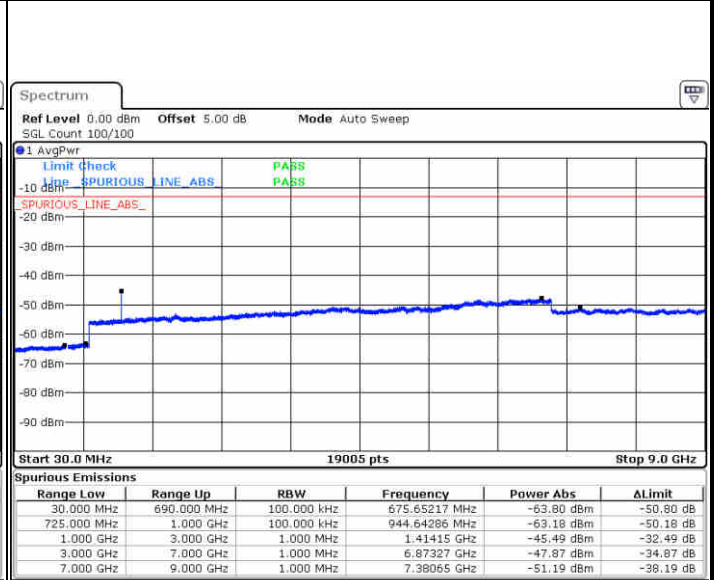

Date: 3 JUN 2019 07:05:49

Lowest Channel / 16QAM

Date: 3 JUN 2019 07:06:44

LTE Band 12 / 10MHz

Middle Channel / QPSK

Middle Channel / 16QAM

Date: 3 JUN 2019 07:08:33

Date: 3 JUN 2019 07:07:38

Highest Channel / QPSK

Highest Channel / 16QAM

Date: 3 JUN 2019 07:09:28

Date: 3 JUN 2019 07:10:22

LTE Band 12 / 1.4MHz

Lowest Channel / 64QAM

Date: 3 JUN 2019 07:25:47

Middle Channel / 64QAM