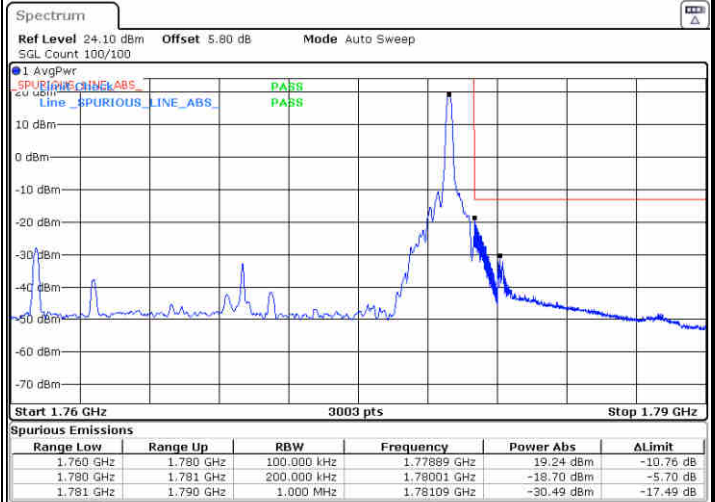

LTE Band 66 / 20MHz / 64QAM

Lowest Band Edge / 1 RB

Date: 5 JUN 2019 00:43:38

Highest Band Edge / 1 RB

Date: 5 JUN 2019 00:52:46

Lowest Band Edge / Full RB

Date: 5 JUN 2019 00:45:09

Highest Band Edge / Full RB

Date: 5 JUN 2019 00:49:15

Conducted Spurious Emission

LTE Band 2 / 1.4MHz

Highest Channel / QPSK

Date: 1 JUN 2019 14:28:15

Highest Channel / 16QAM

Date: 1 JUN 2019 14:29:10

LTE Band 2 / 3MHz