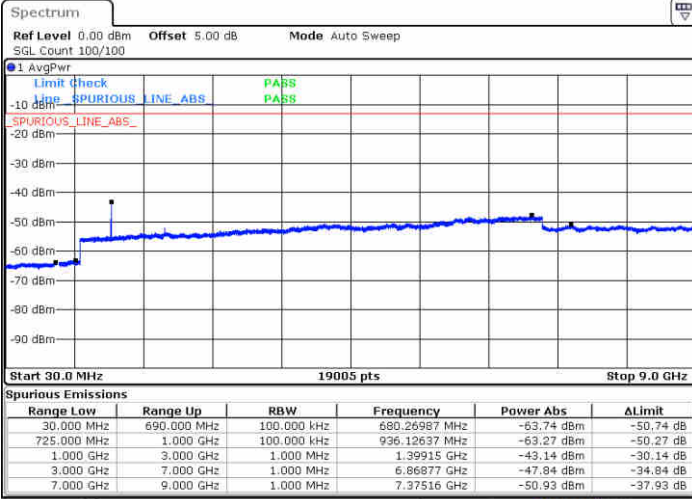

Highest Channel / 16QAM

Date: 3 JUN 2019 06:15:39

LTE Band 12 / 3MHz

Lowest Channel / QPSK

Date: 3 JUN 2019 06:27:34

Lowest Channel / 16QAM

Date: 3 JUN 2019 06:28:29

LTE Band 12 / 3MHz

Middle Channel / QPSK

Middle Channel / 16QAM

Date: 3 JUN 2019 06:30:18

Date: 3 JUN 2019 06:29:23

Highest Channel / QPSK

Highest Channel / 16QAM

Date: 3 JUN 2019 06:31:13

Date: 3 JUN 2019 06:32:07

LTE Band 12 / 5MHz

Lowest Channel / QPSK

Lowest Channel / 16QAM

Date: 3 JUN 2019 06:44:03

Date: 3 JUN 2019 06:44:58

Middle Channel / QPSK

Middle Channel / 16QAM

Date: 3 JUN 2019 06:46:47

Date: 3 JUN 2019 06:45:53

LTE Band 12 / 5MHz

Highest Channel / QPSK

Date: 3 JUN 2019 06:47:42

Highest Channel / 16QAM

Date: 3 JUN 2019 06:48:36

LTE Band 12 / 10MHz

Lowest Channel / QPSK