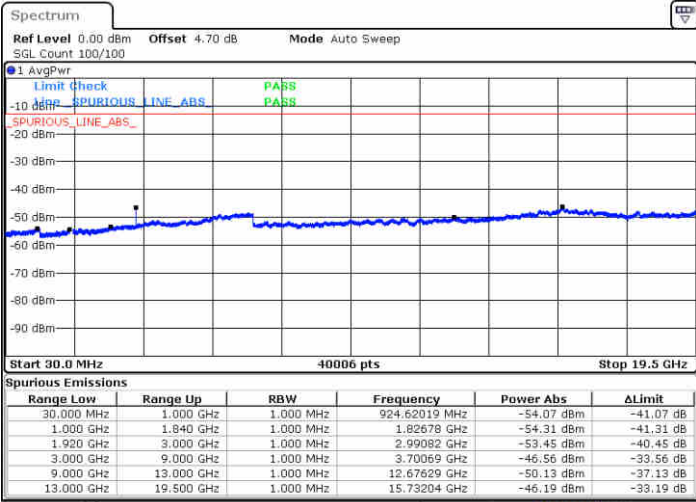

Date: 1 JUN 2019 15:55:56

Highest Channel / QPSK

Date: 1 JUN 2019 16:02:01

Highest Channel / 16QAM

Date: 1 JUN 2019 16:02:55

LTE Band 2 / 1.4MHz

Lowest Channel / 64QAM

Middle Channel / 64QAM

Date: 1 JUN 2019 16:38:27

Date: 1 JUN 2019 16:39:21

Highest Channel / 64QAM

Date: 1 JUN 2019 16:40:16

LTE Band 2 / 5MHz

Lowest Channel / 64QAM

Middle Channel / 64QAM

Date: 1 JUN 2019 16:43:55