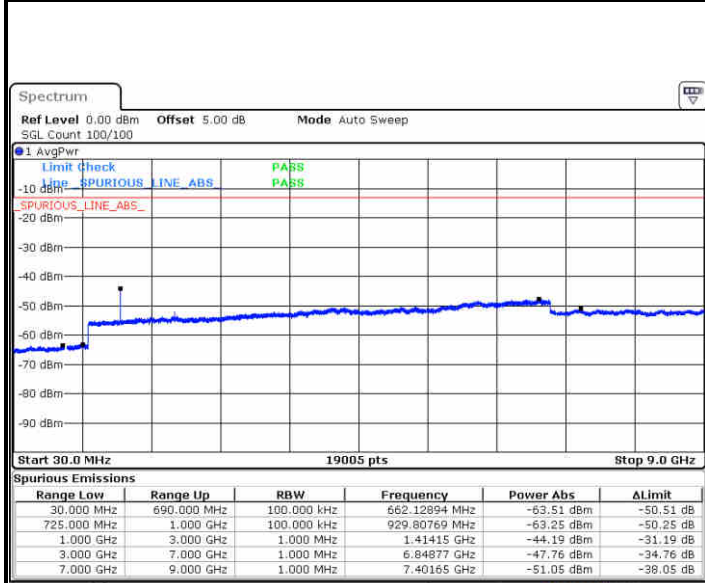

Middle Channel / 64QAM

Date: 3 JUN 2019 02:15:30

Date: 3 JUN 2019 02:16:24

Highest Channel / 64QAM

Date: 3 JUN 2019 02:21:14

LTE Band 5 / 10MHz

Lowest Channel / 64QAM

Middle Channel / 64QAM

Date: 3 JUN 2019 02:25:44

Date: 3 JUN 2019 02:26:39

Highest Channel / 64QAM

Date: 3 JUN 2019 02:31:29

LTE Band 12 / 1.4MHz

Lowest Channel / QPSK

Date: 3 JUN 2019 06:11:05

Lowest Channel / 16QAM

Date: 3 JUN 2019 06:12:00

Middle Channel / QPSK

Date: 3 JUN 2019 06:13:49

Middle Channel / 16QAM

Date: 3 JUN 2019 06:12:55

LTE Band 12 / 1.4MHz

Highest Channel / QPSK

Date: 3 JUN 2019 06:14:44