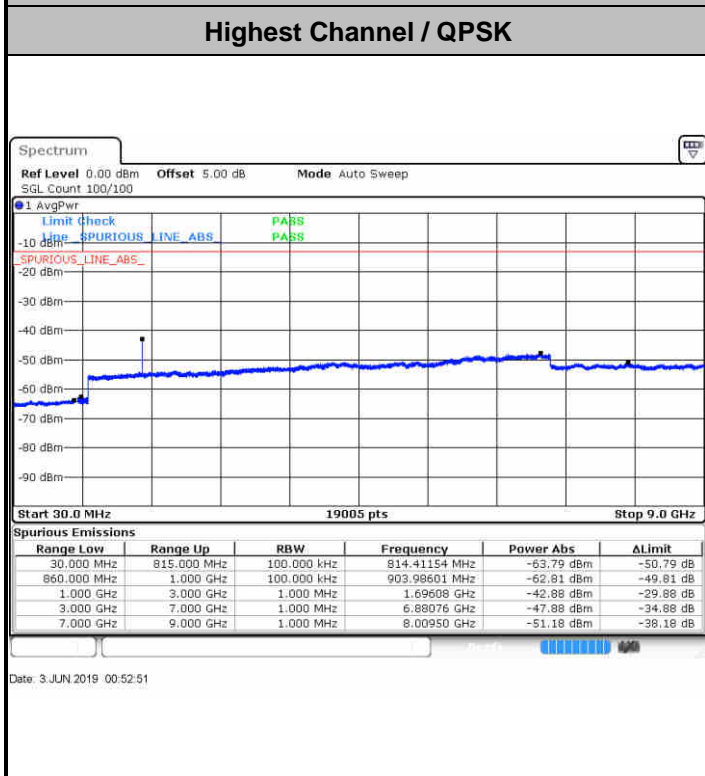

Date: 1 JUN 2019 16:51:13

LTE Band 2 / 20MHz

Lowest Channel / 64QAM

Date: 1 JUN 2019 16:52:08

Middle Channel / 64QAM

Date: 1 JUN 2019 16:53:03

Highest Channel / 64QAM

Date: 1 JUN 2019 16:53:58

LTE Band 5 / 1.4MHz

Lowest Channel / QPSK

Lowest Channel / 16QAM

Date: 3 JUN 2019 03:23:59

Date: 3 JUN 2019 03:24:54

Middle Channel / QPSK

Middle Channel / 16QAM

Date: 3 JUN 2019 00:33:38

Date: 3 JUN 2019 00:44:47

LTE Band 5 / 1.4MHz

LTE Band 5 / 3MHz

LTE Band 5 / 3MHz

Middle Channel / QPSK

Middle Channel / 16QAM

Date: 3 JUN 2019 01:04:20

Date: 3 JUN 2019 01:05:14