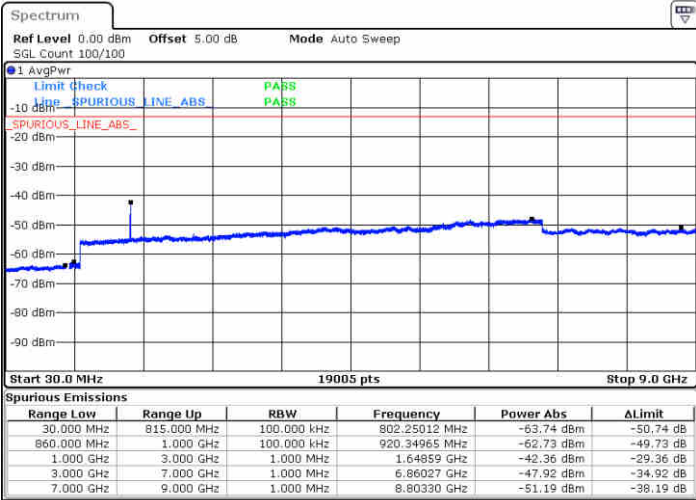

Highest Channel / 64QAM

Date: 1 JUN 2019 16:48:29

LTE Band 2 / 15MHz

Lowest Channel / 64QAM

Middle Channel / 64QAM

Date: 1 JUN 2019 16:49:24

Date: 1 JUN 2019 16:50:19

Highest Channel / 64QAM

Date: 1 JUN 2019 16:51:13

LTE Band 2 / 20MHz

Lowest Channel / 64QAM

Date: 1 JUN 2019 16:52:08

Middle Channel / 64QAM

Date: 1 JUN 2019 16:53:03

Highest Channel / 64QAM

Date: 1 JUN 2019 16:53:58

LTE Band 5 / 1.4MHz

Lowest Channel / QPSK

Lowest Channel / 16QAM

Date: 3 JUN 2019 03:23:59

Date: 3 JUN 2019 03:24:54

Middle Channel / QPSK

Middle Channel / 16QAM

Date: 3 JUN 2019 00:33:38