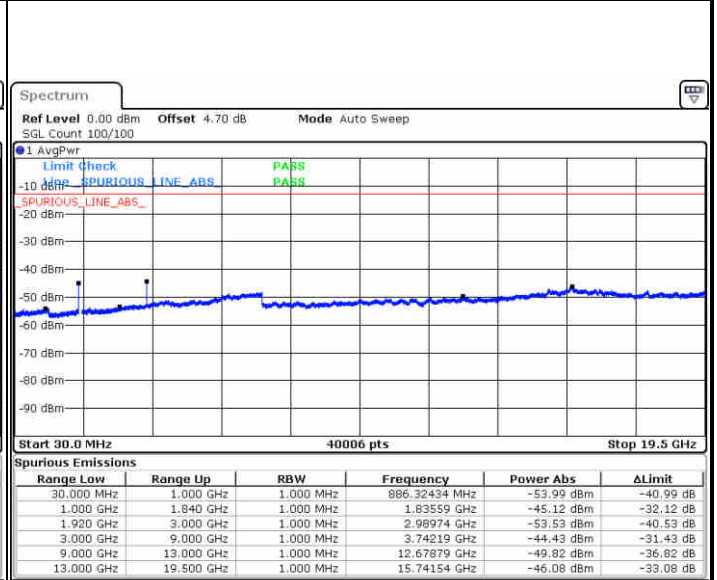

Date: 1 JUN 2019 15:38:33

Date: 1 JUN 2019 15:39:28

LTE Band 2 / 15MHz

Highest Channel / QPSK

Date: 1 JUN 2019 15:45:32

Highest Channel / 16QAM

Date: 1 JUN 2019 15:46:27

LTE Band 2 / 20MHz

Lowest Channel / QPSK

Date: 1 JUN 2019 15:52:32

Lowest Channel / 16QAM

Date: 1 JUN 2019 15:53:27

LTE Band 2 / 20MHz

Middle Channel / QPSK

Date: 1 JUN 2019 15:55:01

Middle Channel / 16QAM

Date: 1 JUN 2019 15:55:56

Highest Channel / QPSK

Date: 1 JUN 2019 16:02:01

Highest Channel / 16QAM

Date: 1 JUN 2019 16:02:55

LTE Band 2 / 1.4MHz

Lowest Channel / 64QAM

Middle Channel / 64QAM