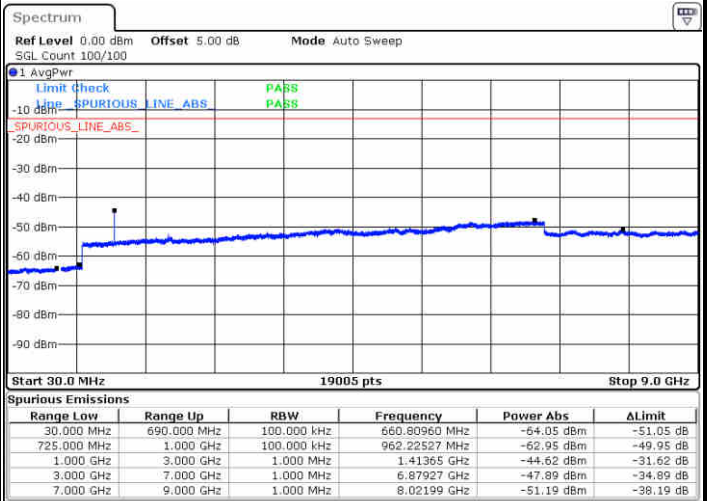

Date: 3 JUN 2019 06:45:53

LTE Band 12 / 5MHz

Highest Channel / QPSK

Date: 3 JUN 2019 06:47:42

Highest Channel / 16QAM

Date: 3 JUN 2019 06:48:36

LTE Band 12 / 10MHz

Lowest Channel / QPSK

Date: 3 JUN 2019 07:05:49

Lowest Channel / 16QAM

Date: 3 JUN 2019 07:06:44

LTE Band 12 / 10MHz

Middle Channel / QPSK

Middle Channel / 16QAM

Date: 3 JUN 2019 07:08:33

Date: 3 JUN 2019 07:07:38

Highest Channel / QPSK

Highest Channel / 16QAM

Date: 3 JUN 2019 07:09:28

Date: 3 JUN 2019 07:10:22

LTE Band 12 / 1.4MHz

Lowest Channel / 64QAM

Date: 3 JUN 2019 07:25:47

Middle Channel / 64QAM