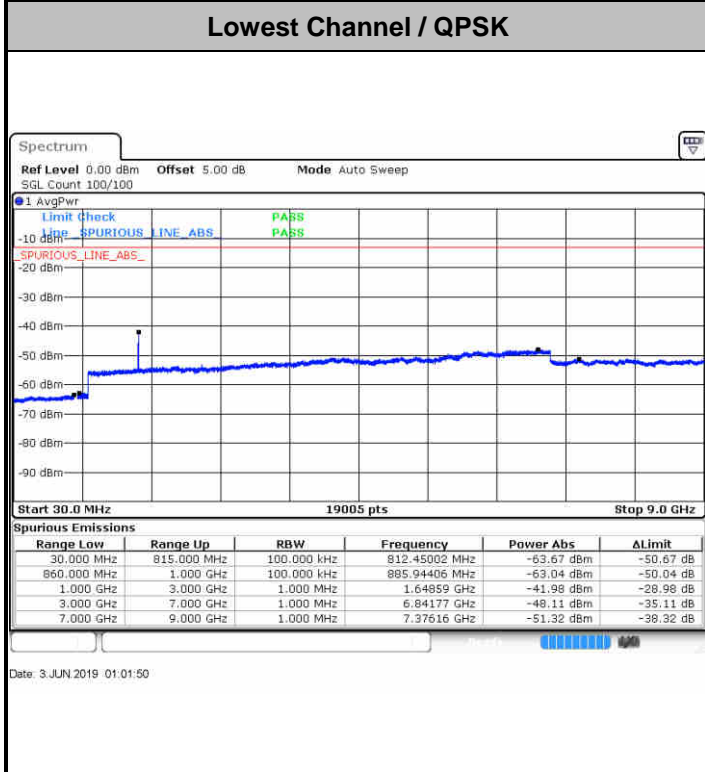

Date: 1 JUN 2019 16:51:13

LTE Band 2 / 20MHz

Lowest Channel / 64QAM

Date: 1 JUN 2019 16:52:08

Middle Channel / 64QAM

Date: 1 JUN 2019 16:53:03

Highest Channel / 64QAM

Date: 1 JUN 2019 16:53:58

LTE Band 5 / 1.4MHz

Lowest Channel / QPSK

Lowest Channel / 16QAM

Date: 3 JUN 2019 03:23:59

Date: 3 JUN 2019 03:24:54

Middle Channel / QPSK

Middle Channel / 16QAM

Date: 3 JUN 2019 00:33:38

Date: 3 JUN 2019 00:44:47

LTE Band 5 / 1.4MHz

LTE Band 5 / 3MHz

LTE Band 5 / 3MHz

Middle Channel / QPSK

Middle Channel / 16QAM

Date: 3 JUN 2019 01:04:20

Date: 3 JUN 2019 01:05:14