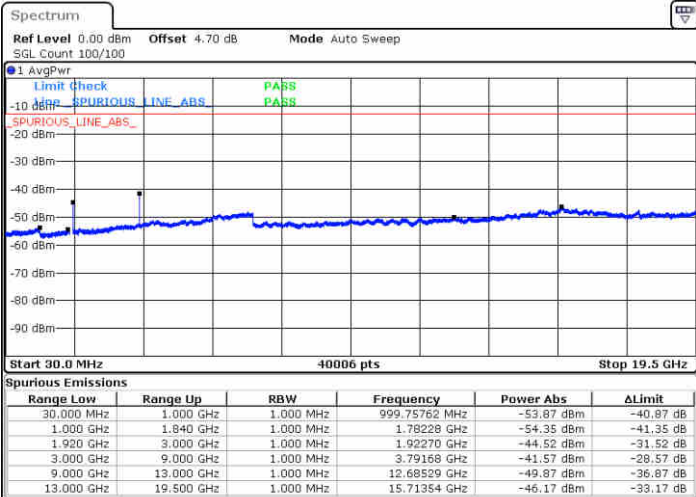

Date: 1 JUN 2019 16:44:50

Highest Channel / 64QAM

Date: 1 JUN 2019 16:45:45

LTE Band 2 / 10MHz

Lowest Channel / 64QAM

Middle Channel / 64QAM

Date: 1 JUN 2019 16:46:40

Date: 1 JUN 2019 16:47:34

Highest Channel / 64QAM

Date: 1 JUN 2019 16:48:29

LTE Band 2 / 15MHz

Lowest Channel / 64QAM

Middle Channel / 64QAM

Date: 1 JUN 2019 16:49:24

Date: 1 JUN 2019 16:50:19

Highest Channel / 64QAM

Date: 1 JUN 2019 16:51:13

LTE Band 2 / 20MHz

Lowest Channel / 64QAM

Date: 1 JUN 2019 16:52:08

Middle Channel / 64QAM

Date: 1 JUN 2019 16:53:03

Highest Channel / 64QAM

Date: 1 JUN 2019 16:53:58