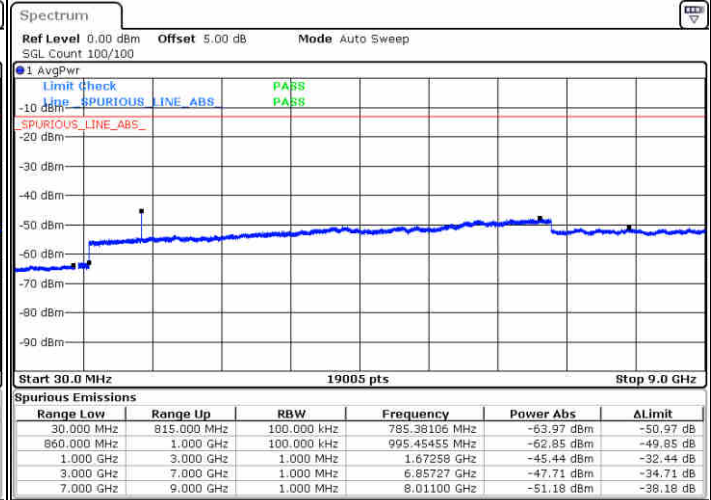

Highest Channel / 16QAM

Date: 3 JUN 2019 01:49:38

LTE Band 5 / 10MHz

Lowest Channel / QPSK

Date: 3 JUN 2019 02:41:29

Lowest Channel / 16QAM

Date: 3 JUN 2019 02:42:23

LTE Band 5 / 10MHz

Middle Channel / QPSK

Date: 3 JUN 2019 02:43:58

Middle Channel / 16QAM

Date: 3 JUN 2019 02:44:53

Highest Channel / QPSK

Date: 3 JUN 2019 02:52:57

Highest Channel / 16QAM

Date: 3 JUN 2019 02:53:52

LTE Band 5 / 1.4MHz

Lowest Channel / 64QAM

Middle Channel / 64QAM

Date: 3 JUN 2019 01:55:02

Date: 3 JUN 2019 01:55:56

Highest Channel / 64QAM

Date: 3 JUN 2019 02:00:46

LTE Band 5 / 3MHz