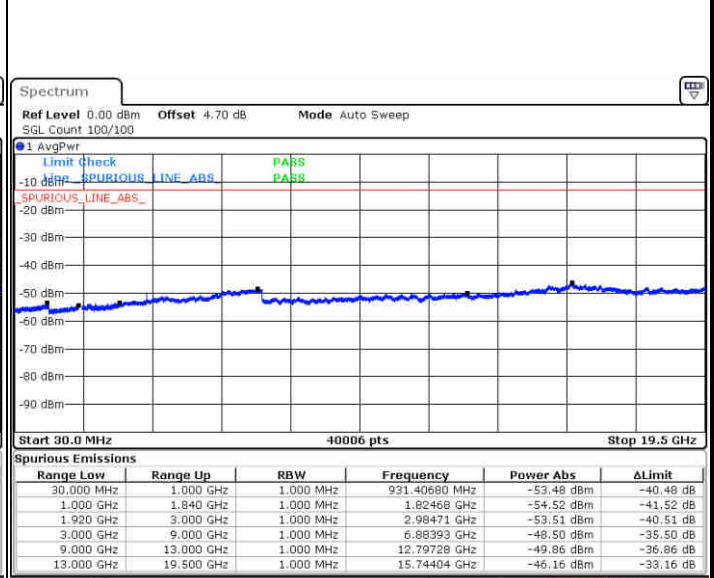

Date: 1 JUN 2019 14:38:39

Highest Channel / QPSK

Date: 1 JUN 2019 14:44:44

Highest Channel / 16QAM

Date: 1 JUN 2019 14:45:39

LTE Band 2 / 5MHz

Lowest Channel / QPSK

Date: 1 JUN 2019 14:51:44

Lowest Channel / 16QAM

Date: 1 JUN 2019 14:52:39

Middle Channel / QPSK

Date: 1 JUN 2019 14:54:13

Middle Channel / 16QAM

Date: 1 JUN 2019 14:55:08

LTE Band 2 / 5MHz

Highest Channel / QPSK

Date: 1 JUN 2019 15:12:36

Highest Channel / 16QAM

Date: 1 JUN 2019 15:13:30

LTE Band 2 / 10MHz

Lowest Channel / QPSK

Date: 1 JUN 2019 15:19:35

Lowest Channel / 16QAM

Date: 1 JUN 2019 15:20:30

LTE Band 2 / 10MHz

Middle Channel / QPSK

Middle Channel / 16QAM

Date: 1 JUN 2019 15:22:04

Date: 1 JUN 2019 15:22:59

Highest Channel / QPSK

Highest Channel / 16QAM

Date: 1 JUN 2019 15:29:04