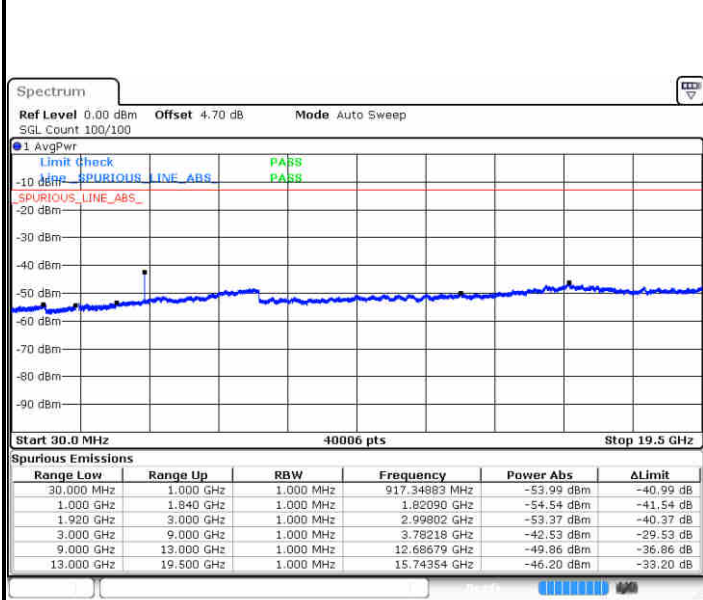

Highest Channel / 64QAM

Date: 1 JUN 2019 16:48:29

LTE Band 2 / 15MHz

Lowest Channel / 64QAM

Middle Channel / 64QAM

Date: 1 JUN 2019 16:49:24

Date: 1 JUN 2019 16:50:19

Highest Channel / 64QAM

Date: 1 JUN 2019 16:51:13

LTE Band 2 / 20MHz

Lowest Channel / 64QAM

Date: 1 JUN 2019 16:52:08

Middle Channel / 64QAM

Date: 1 JUN 2019 16:53:03

Highest Channel / 64QAM

Date: 1 JUN 2019 16:53:58

LTE Band 5 / 1.4MHz

Lowest Channel / QPSK

Lowest Channel / 16QAM

Date: 3 JUN 2019 03:23:59

Date: 3 JUN 2019 03:24:54

Middle Channel / QPSK

Middle Channel / 16QAM

Date: 3 JUN 2019 00:33:38