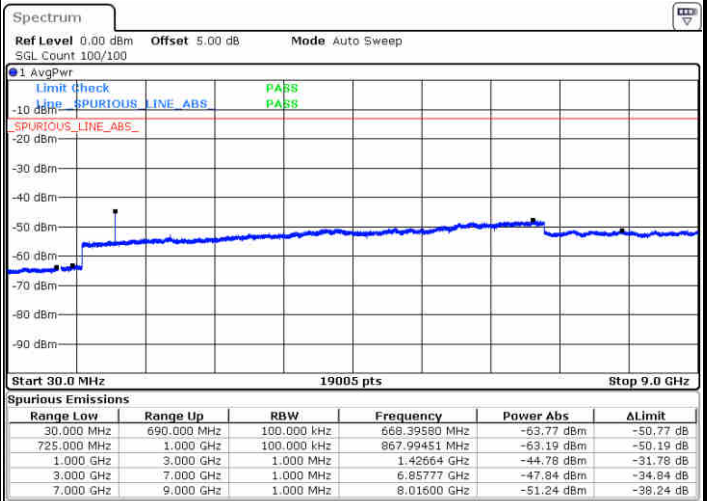

Highest Channel / 16QAM

Date: 3 JUN 2019 06:15:39

LTE Band 12 / 3MHz

Lowest Channel / QPSK

Date: 3 JUN 2019 06:27:34

Lowest Channel / 16QAM

Date: 3 JUN 2019 06:28:29

LTE Band 12 / 3MHz

Middle Channel / QPSK

Middle Channel / 16QAM

Date: 3 JUN 2019 06:30:18

Date: 3 JUN 2019 06:29:23

Highest Channel / QPSK

Highest Channel / 16QAM

Date: 3 JUN 2019 06:31:13

Date: 3 JUN 2019 06:32:07

LTE Band 12 / 5MHz

Lowest Channel / QPSK

Lowest Channel / 16QAM

Date: 3 JUN 2019 06:44:03

Date: 3 JUN 2019 06:44:58

Middle Channel / QPSK

Middle Channel / 16QAM

Date: 3 JUN 2019 06:46:47

Date: 3 JUN 2019 06:45:53

LTE Band 12 / 5MHz

Highest Channel / QPSK

Date: 3 JUN 2019 06:47:42

Highest Channel / 16QAM

Date: 3 JUN 2019 06:48:36

LTE Band 12 / 10MHz

Lowest Channel / QPSK