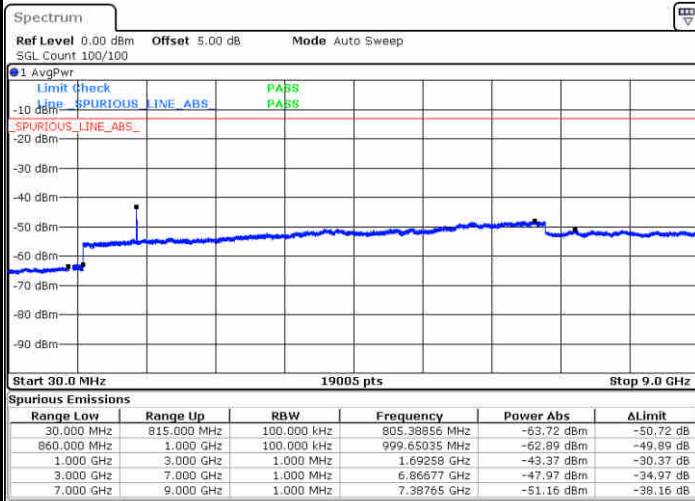

LTE Band 5 / 1.4MHz

Lowest Channel / QPSK

Lowest Channel / 16QAM

Date: 3 JUN 2019 03:23:59

Date: 3 JUN 2019 03:24:54

Middle Channel / QPSK

Middle Channel / 16QAM

Date: 3 JUN 2019 00:33:38

Date: 3 JUN 2019 00:44:47

LTE Band 5 / 1.4MHz

LTE Band 5 / 3MHz

LTE Band 5 / 3MHz

Middle Channel / QPSK

Middle Channel / 16QAM

Date: 3 JUN 2019 01:04:20

Date: 3 JUN 2019 01:05:14

Highest Channel / QPSK

Highest Channel / 16QAM

Date: 3 JUN 2019 01:27:03

Date: 3 JUN 2019 01:27:58

LTE Band 5 / 5MHz

Lowest Channel / QPSK

Lowest Channel / 16QAM

Date: 3 JUN 2019 01:37:14