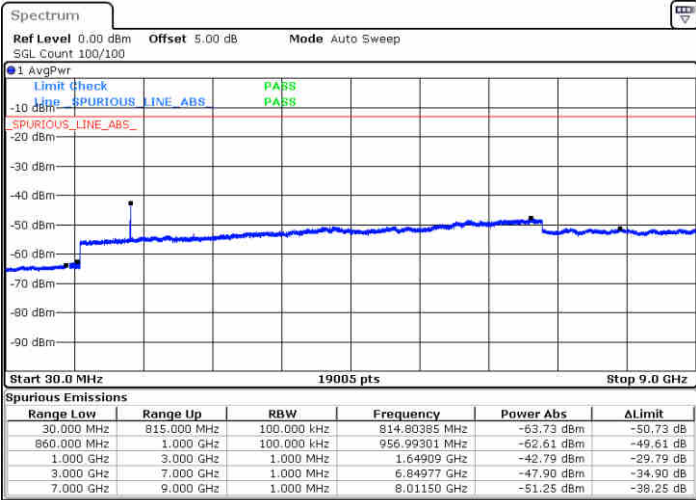

Highest Channel / QPSK

Highest Channel / 16QAM

Date: 3 JUN 2019 01:27:03

Date: 3 JUN 2019 01:27:58

LTE Band 5 / 5MHz

Lowest Channel / QPSK

Lowest Channel / 16QAM

Date: 3 JUN 2019 01:37:14

Date: 3 JUN 2019 01:38:09

Middle Channel / QPSK

Middle Channel / 16QAM

Date: 3 JUN 2019 01:39:44

Date: 3 JUN 2019 01:40:38

LTE Band 5 / 5MHz

Highest Channel / QPSK

Date: 3 JUN 2019 01:48:43

Highest Channel / 16QAM

Date: 3 JUN 2019 01:49:38

LTE Band 5 / 10MHz

Lowest Channel / QPSK

Date: 3 JUN 2019 02:41:29

Lowest Channel / 16QAM

Date: 3 JUN 2019 02:42:23

LTE Band 5 / 10MHz