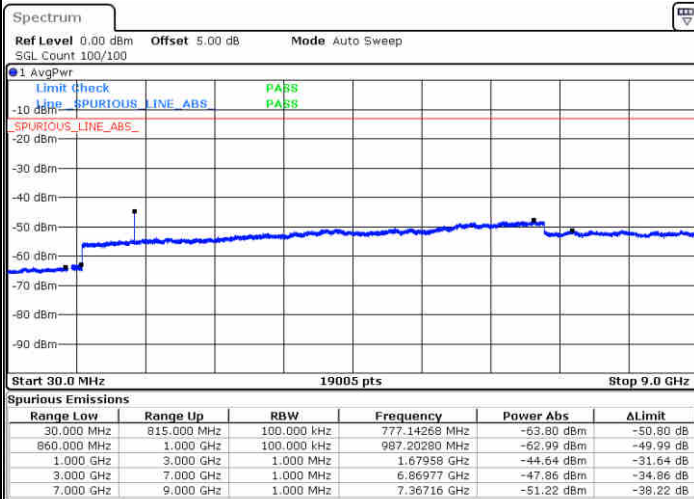

Lowest Channel / 64QAM

Middle Channel / 64QAM

Date: 3 JUN 2019 02:05:16

Date: 3 JUN 2019 02:06:10

Highest Channel / 64QAM

Date: 3 JUN 2019 02:11:00

LTE Band 5 / 5MHz

Lowest Channel / 64QAM

Middle Channel / 64QAM

Date: 3 JUN 2019 02:15:30

Date: 3 JUN 2019 02:16:24

Highest Channel / 64QAM

Date: 3 JUN 2019 02:21:14

LTE Band 5 / 10MHz

Lowest Channel / 64QAM

Middle Channel / 64QAM

Date: 3 JUN 2019 02:25:44

Date: 3 JUN 2019 02:26:39

Highest Channel / 64QAM

Date: 3 JUN 2019 02:31:29

LTE Band 12 / 1.4MHz

Lowest Channel / QPSK

Date: 3 JUN 2019 06:11:05

Lowest Channel / 16QAM