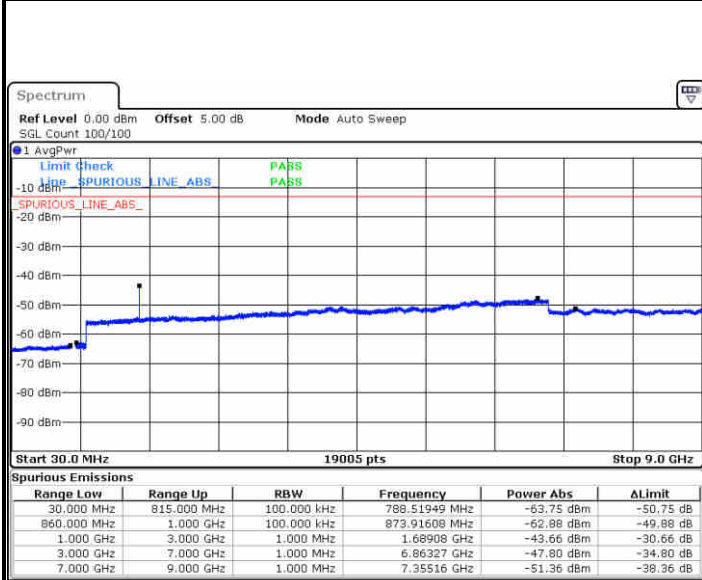

Highest Channel / QPSK

Highest Channel / 16QAM

Date: 3 JUN 2019 01:27:03

Date: 3 JUN 2019 01:27:58

LTE Band 5 / 5MHz

Lowest Channel / QPSK

Lowest Channel / 16QAM

Date: 3 JUN 2019 01:37:14

Date: 3 JUN 2019 01:38:09

Middle Channel / QPSK

Middle Channel / 16QAM

Date: 3 JUN 2019 01:39:44

Date: 3 JUN 2019 01:40:38

LTE Band 5 / 5MHz

Highest Channel / QPSK

Date: 3 JUN 2019 01:48:43

Highest Channel / 16QAM

Date: 3 JUN 2019 01:49:38

LTE Band 5 / 10MHz

Lowest Channel / QPSK

Date: 3 JUN 2019 02:41:29

Lowest Channel / 16QAM

Date: 3 JUN 2019 02:42:23

LTE Band 5 / 10MHz