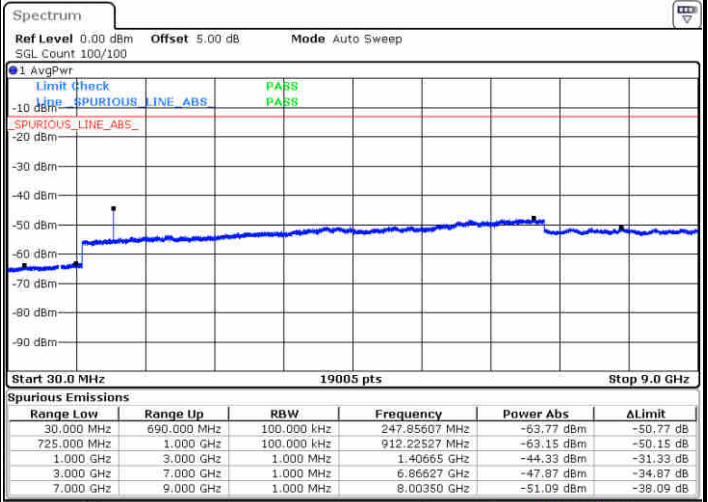

Date: 3 JUN 2019 06:45:53

LTE Band 12 / 5MHz

Highest Channel / QPSK

Date: 3 JUN 2019 06:47:42

Highest Channel / 16QAM

Date: 3 JUN 2019 06:48:36

LTE Band 12 / 10MHz

Lowest Channel / QPSK

Date: 3 JUN 2019 07:05:49

Lowest Channel / 16QAM

Date: 3 JUN 2019 07:06:44

LTE Band 12 / 10MHz

Middle Channel / QPSK

Middle Channel / 16QAM

Date: 3 JUN 2019 07:08:33

Date: 3 JUN 2019 07:07:38

Highest Channel / QPSK

Highest Channel / 16QAM

Date: 3 JUN 2019 07:09:28

Date: 3 JUN 2019 07:10:22

LTE Band 12 / 1.4MHz

Lowest Channel / 64QAM

Date: 3 JUN 2019 07:25:47

Middle Channel / 64QAM