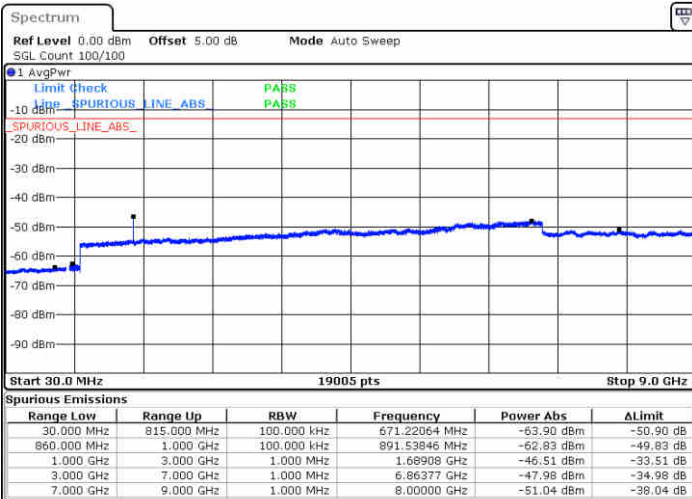

LTE Band 5 / 1.4MHz

Lowest Channel / 64QAM

Middle Channel / 64QAM

Date: 3 JUN 2019 01:55:02

Date: 3 JUN 2019 01:55:56

Highest Channel / 64QAM

Date: 3 JUN 2019 02:00:46

LTE Band 5 / 3MHz

Lowest Channel / 64QAM

Middle Channel / 64QAM

Date: 3 JUN 2019 02:05:16

Date: 3 JUN 2019 02:06:10

Highest Channel / 64QAM

Date: 3 JUN 2019 02:11:00

LTE Band 5 / 5MHz

Lowest Channel / 64QAM

Middle Channel / 64QAM

Date: 3 JUN 2019 02:15:30

Date: 3 JUN 2019 02:16:24

Highest Channel / 64QAM

Date: 3 JUN 2019 02:21:14

LTE Band 5 / 10MHz

Lowest Channel / 64QAM

Middle Channel / 64QAM

Date: 3 JUN 2019 02:25:44

Date: 3 JUN 2019 02:26:39

Highest Channel / 64QAM

Date: 3 JUN 2019 02:31:29

LTE Band 12 / 1.4MHz

Lowest Channel / QPSK

Date: 3 JUN 2019 06:11:05

Lowest Channel / 16QAM