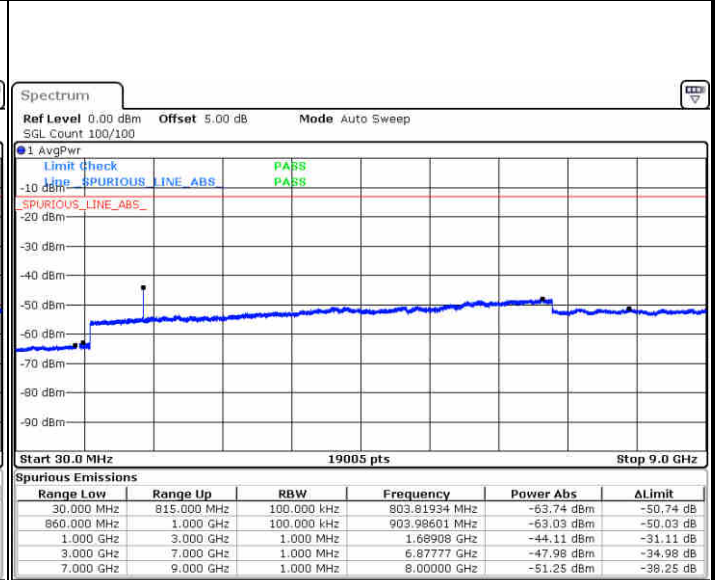

Highest Channel / QPSK

Highest Channel / 16QAM

Date: 3 JUN 2019 01:27:03

Date: 3 JUN 2019 01:27:58

LTE Band 5 / 5MHz

Lowest Channel / QPSK

Lowest Channel / 16QAM

Date: 3 JUN 2019 01:37:14

Date: 3 JUN 2019 01:38:09

Middle Channel / QPSK

Middle Channel / 16QAM

Date: 3 JUN 2019 01:39:44

Date: 3 JUN 2019 01:40:38

LTE Band 5 / 5MHz

Highest Channel / QPSK

Date: 3 JUN 2019 01:48:43

Highest Channel / 16QAM

Date: 3 JUN 2019 01:49:38

LTE Band 5 / 10MHz

Lowest Channel / QPSK

Date: 3 JUN 2019 02:41:29

Lowest Channel / 16QAM

Date: 3 JUN 2019 02:42:23

LTE Band 5 / 10MHz