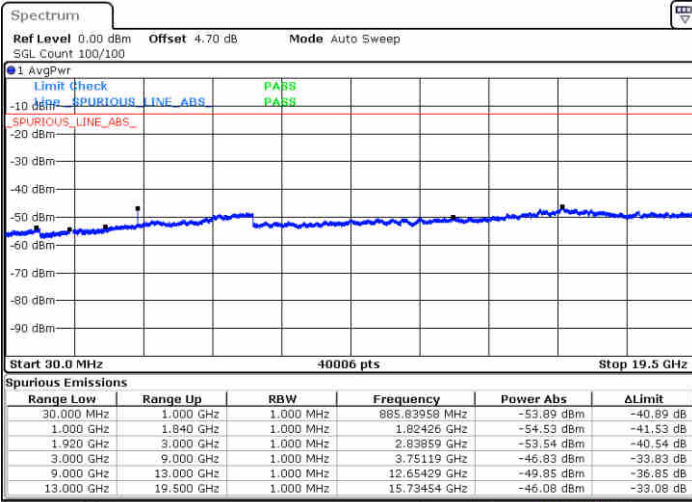

Date: 1 JUN 2019 15:12:36

Highest Channel / 16QAM

Date: 1 JUN 2019 15:13:30

LTE Band 2 / 10MHz

Lowest Channel / QPSK

Date: 1 JUN 2019 15:19:35

Lowest Channel / 16QAM

Date: 1 JUN 2019 15:20:30

LTE Band 2 / 10MHz

Middle Channel / QPSK

Middle Channel / 16QAM

Date: 1 JUN 2019 15:22:04

Date: 1 JUN 2019 15:22:59

Highest Channel / QPSK

Highest Channel / 16QAM

Date: 1 JUN 2019 15:29:04