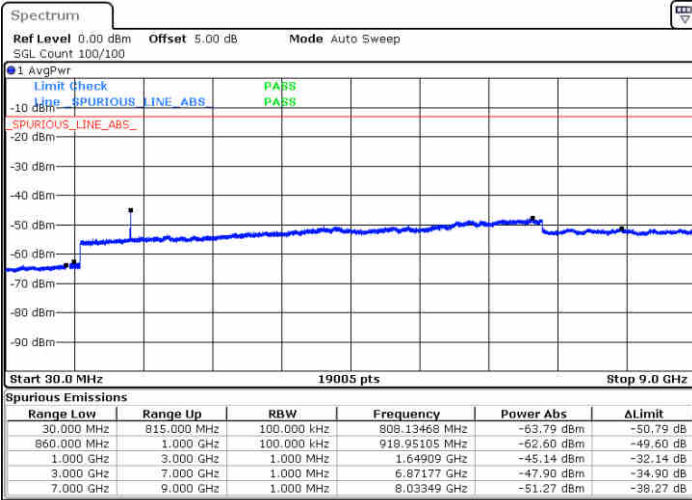

LTE Band 5 / 1.4MHz

Lowest Channel / 64QAM

Middle Channel / 64QAM

Date: 3 JUN 2019 01:55:02

Date: 3 JUN 2019 01:55:56

Highest Channel / 64QAM

Date: 3 JUN 2019 02:00:46

LTE Band 5 / 3MHz

Lowest Channel / 64QAM

Middle Channel / 64QAM

Date: 3 JUN 2019 02:05:16

Date: 3 JUN 2019 02:06:10

Highest Channel / 64QAM

Date: 3 JUN 2019 02:11:00

LTE Band 5 / 5MHz

Lowest Channel / 64QAM

Middle Channel / 64QAM

Date: 3 JUN 2019 02:15:30

Date: 3 JUN 2019 02:16:24

Highest Channel / 64QAM

Date: 3 JUN 2019 02:21:14

LTE Band 5 / 10MHz

Lowest Channel / 64QAM

Middle Channel / 64QAM

Date: 3 JUN 2019 02:25:44

Date: 3 JUN 2019 02:26:39

Highest Channel / 64QAM

Date: 3 JUN 2019 02:31:29

LTE Band 12 / 1.4MHz

Lowest Channel / QPSK

Date: 3 JUN 2019 06:11:05

Lowest Channel / 16QAM