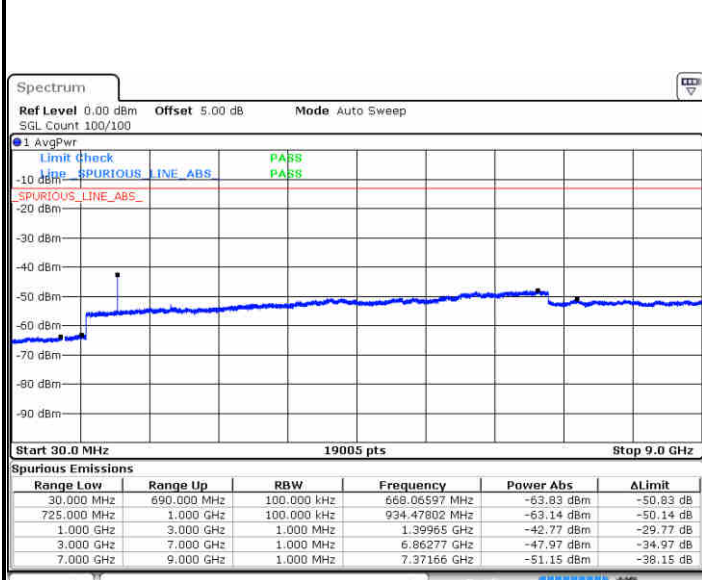

LTE Band 12 / 5MHz

Lowest Channel / QPSK

Lowest Channel / 16QAM

Date: 3 JUN 2019 06:44:03

Date: 3 JUN 2019 06:44:58

Middle Channel / QPSK

Middle Channel / 16QAM

Date: 3 JUN 2019 06:46:47

Date: 3 JUN 2019 06:45:53

LTE Band 12 / 5MHz

Highest Channel / QPSK

Date: 3 JUN 2019 06:47:42

Highest Channel / 16QAM

Date: 3 JUN 2019 06:48:36

LTE Band 12 / 10MHz

Lowest Channel / QPSK

Date: 3 JUN 2019 07:05:49

Lowest Channel / 16QAM

Date: 3 JUN 2019 07:06:44

LTE Band 12 / 10MHz

Middle Channel / QPSK

Middle Channel / 16QAM

Date: 3 JUN 2019 07:08:33

Date: 3 JUN 2019 07:07:38

Highest Channel / QPSK

Highest Channel / 16QAM

Date: 3 JUN 2019 07:09:28

Date: 3 JUN 2019 07:10:22

LTE Band 12 / 1.4MHz

Lowest Channel / 64QAM

Date: 3 JUN 2019 07:25:47

Middle Channel / 64QAM