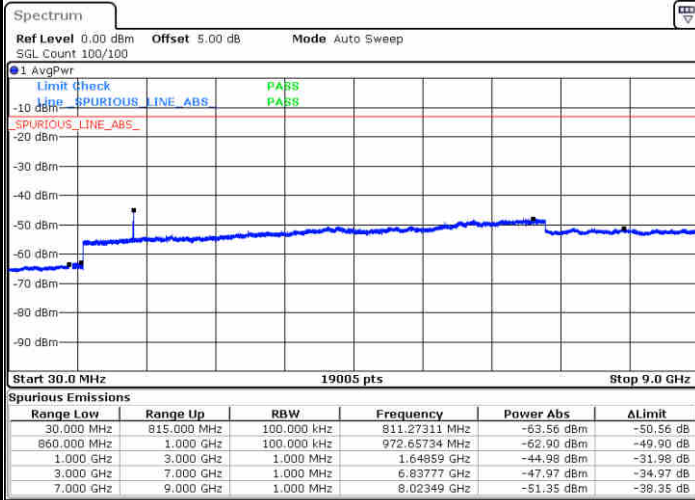

LTE Band 5 / 1.4MHz

Lowest Channel / 64QAM

Middle Channel / 64QAM

Date: 3 JUN 2019 01:55:02

Date: 3 JUN 2019 01:55:56

Highest Channel / 64QAM

Date: 3 JUN 2019 02:00:46

LTE Band 5 / 3MHz

Lowest Channel / 64QAM

Middle Channel / 64QAM

Date: 3 JUN 2019 02:05:16

Date: 3 JUN 2019 02:06:10

Highest Channel / 64QAM

Date: 3 JUN 2019 02:11:00

LTE Band 5 / 5MHz

Lowest Channel / 64QAM