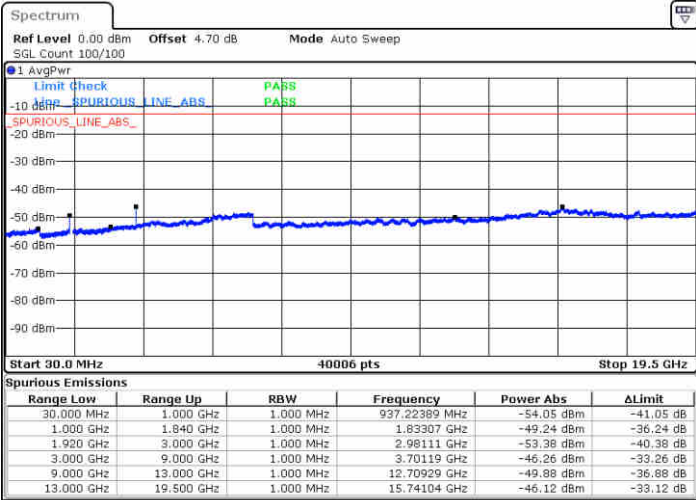

Date: 1 JUN 2019 16:38:27

Date: 1 JUN 2019 16:39:21

Highest Channel / 64QAM

Date: 1 JUN 2019 16:40:16

LTE Band 2 / 5MHz

Lowest Channel / 64QAM

Middle Channel / 64QAM

Date: 1 JUN 2019 16:43:55

Date: 1 JUN 2019 16:44:50

Highest Channel / 64QAM

Date: 1 JUN 2019 16:45:45

LTE Band 2 / 10MHz

Lowest Channel / 64QAM

Middle Channel / 64QAM

Date: 1 JUN 2019 16:46:40

Date: 1 JUN 2019 16:47:34

Highest Channel / 64QAM

Date: 1 JUN 2019 16:48:29

LTE Band 2 / 15MHz

Lowest Channel / 64QAM

Middle Channel / 64QAM

Date: 1 JUN 2019 16:49:24

Date: 1 JUN 2019 16:50:19

Highest Channel / 64QAM