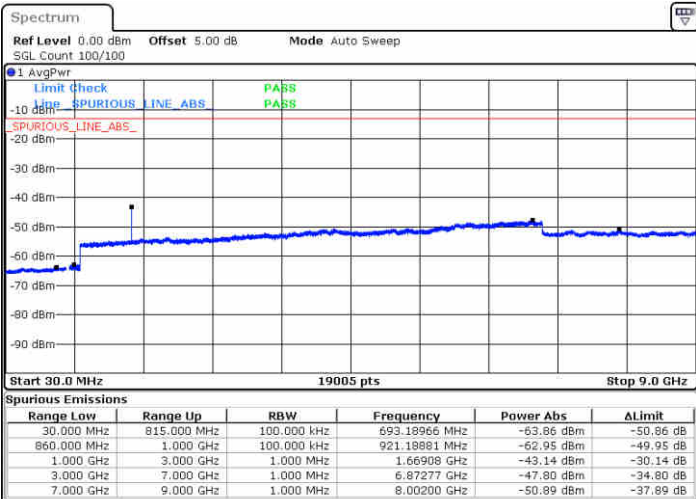

Highest Channel / QPSK

Highest Channel / 16QAM

Date: 3 JUN 2019 01:27:03

Date: 3 JUN 2019 01:27:58

LTE Band 5 / 5MHz

Lowest Channel / QPSK

Lowest Channel / 16QAM

Date: 3 JUN 2019 01:37:14

Date: 3 JUN 2019 01:38:09

Middle Channel / QPSK

Middle Channel / 16QAM

Date: 3 JUN 2019 01:39:44

Date: 3 JUN 2019 01:40:38

LTE Band 5 / 5MHz

Highest Channel / QPSK

Date: 3 JUN 2019 01:48:43