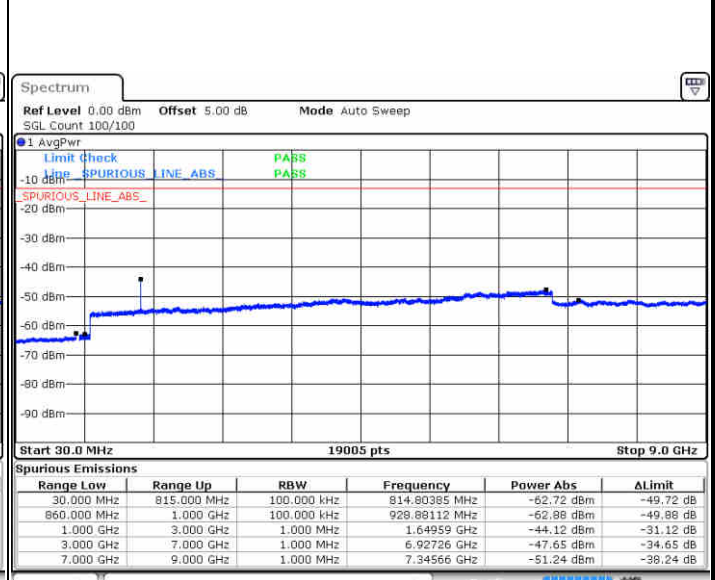

Date: 3 JUN 2019 01:38:09

Middle Channel / QPSK

Middle Channel / 16QAM

Date: 3 JUN 2019 01:39:44

Date: 3 JUN 2019 01:40:38

LTE Band 5 / 5MHz

Highest Channel / QPSK

Date: 3 JUN 2019 01:48:43

Highest Channel / 16QAM

Date: 3 JUN 2019 01:49:38

LTE Band 5 / 10MHz

Lowest Channel / QPSK

Date: 3 JUN 2019 02:41:29

Lowest Channel / 16QAM

Date: 3 JUN 2019 02:42:23

LTE Band 5 / 10MHz

Middle Channel / QPSK

Date: 3 JUN 2019 02:43:58

Middle Channel / 16QAM

Date: 3 JUN 2019 02:44:53

Highest Channel / QPSK

Date: 3 JUN 2019 02:52:57

Highest Channel / 16QAM

Date: 3 JUN 2019 02:53:52

LTE Band 5 / 1.4MHz

Lowest Channel / 64QAM

Middle Channel / 64QAM

Date: 3 JUN 2019 01:55:02

Date: 3 JUN 2019 01:55:56

Highest Channel / 64QAM

Date: 3 JUN 2019 02:00:46

LTE Band 5 / 3MHz