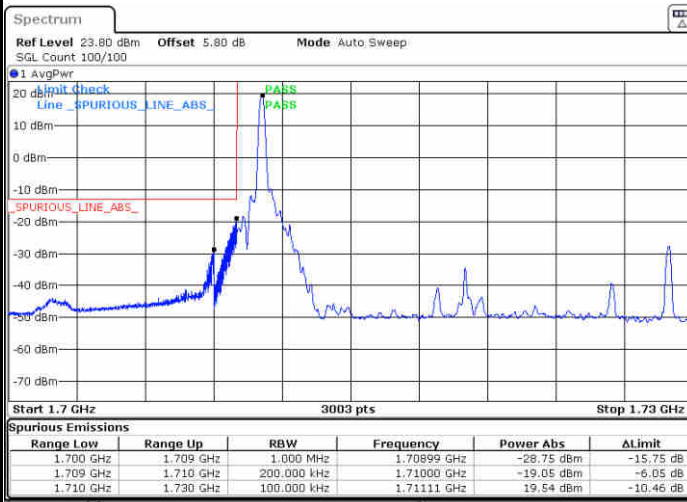

LTE Band 66 / 20MHz / 64QAM

Lowest Band Edge / 1 RB

Date: 5 JUN 2019 00:43:38

Highest Band Edge / 1 RB

Date: 5 JUN 2019 00:52:46

Lowest Band Edge / Full RB

Date: 5 JUN 2019 00:45:09

Highest Band Edge / Full RB

Date: 5 JUN 2019 00:49:15

Conducted Spurious Emission

LTE Band 2 / 1.4MHz

Highest Channel / QPSK

Date: 1 JUN 2019 14:28:15

Highest Channel / 16QAM

Date: 1 JUN 2019 14:29:10

LTE Band 2 / 3MHz