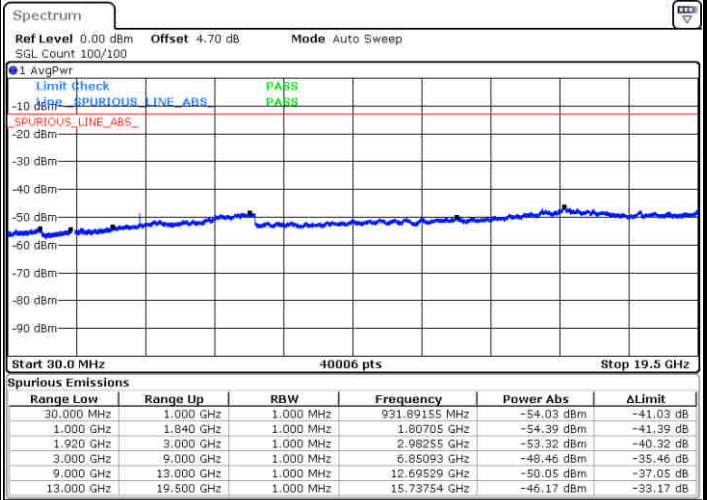

Date: 1 JUN 2019 16:38:27

Date: 1 JUN 2019 16:39:21

Highest Channel / 64QAM

Date: 1 JUN 2019 16:40:16

LTE Band 2 / 5MHz

Lowest Channel / 64QAM

Middle Channel / 64QAM

Date: 1 JUN 2019 16:43:55

Date: 1 JUN 2019 16:44:50

Highest Channel / 64QAM

Date: 1 JUN 2019 16:45:45

LTE Band 2 / 10MHz

Lowest Channel / 64QAM

Middle Channel / 64QAM

Date: 1 JUN 2019 16:46:40

Date: 1 JUN 2019 16:47:34

Highest Channel / 64QAM

Date: 1 JUN 2019 16:48:29

LTE Band 2 / 15MHz

Lowest Channel / 64QAM

Middle Channel / 64QAM

Date: 1 JUN 2019 16:49:24

Date: 1 JUN 2019 16:50:19

Highest Channel / 64QAM