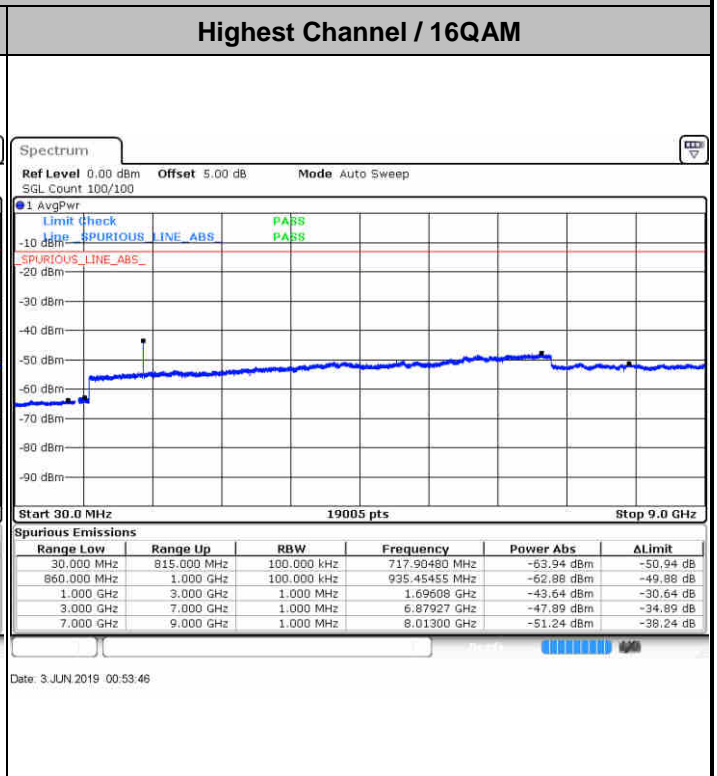

Date: 1 JUN 2019 16:51:13

LTE Band 2 / 20MHz

Lowest Channel / 64QAM

Date: 1 JUN 2019 16:52:08

Middle Channel / 64QAM

Date: 1 JUN 2019 16:53:03

Highest Channel / 64QAM

Date: 1 JUN 2019 16:53:58

LTE Band 5 / 1.4MHz

Lowest Channel / QPSK

Lowest Channel / 16QAM

Date: 3 JUN 2019 03:23:59

Date: 3 JUN 2019 03:24:54

Middle Channel / QPSK

Middle Channel / 16QAM

Date: 3 JUN 2019 00:33:38

Date: 3 JUN 2019 00:44:47

LTE Band 5 / 1.4MHz

LTE Band 5 / 3MHz

LTE Band 5 / 3MHz

Middle Channel / QPSK

Middle Channel / 16QAM

Date: 3 JUN 2019 01:04:20

Date: 3 JUN 2019 01:05:14

Highest Channel / QPSK

Highest Channel / 16QAM

Date: 3 JUN 2019 01:27:03

Date: 3 JUN 2019 01:27:58

LTE Band 5 / 5MHz

Lowest Channel / QPSK

Lowest Channel / 16QAM

Date: 3 JUN 2019 01:37:14