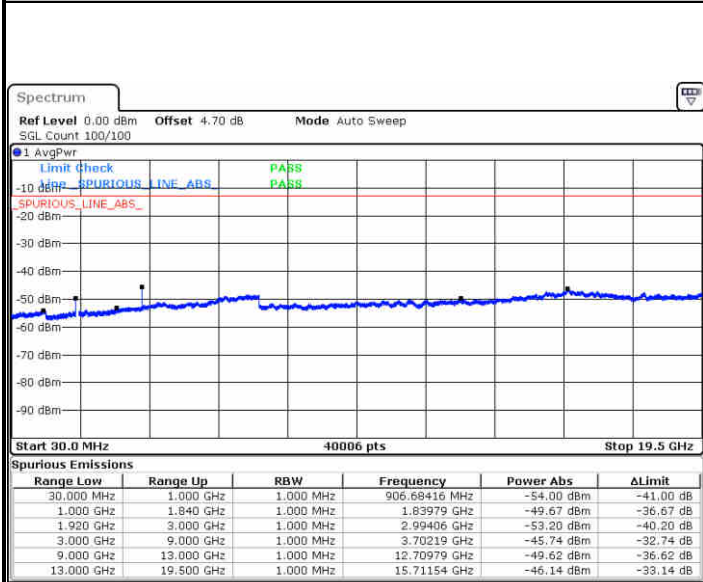

Date: 1 JUN 2019 16:44:50

Highest Channel / 64QAM

Date: 1 JUN 2019 16:45:45

LTE Band 2 / 10MHz

Lowest Channel / 64QAM

Middle Channel / 64QAM

Date: 1 JUN 2019 16:46:40

Date: 1 JUN 2019 16:47:34

Highest Channel / 64QAM

Date: 1 JUN 2019 16:48:29

LTE Band 2 / 15MHz

Lowest Channel / 64QAM

Middle Channel / 64QAM

Date: 1 JUN 2019 16:49:24

Date: 1 JUN 2019 16:50:19

Highest Channel / 64QAM

Date: 1 JUN 2019 16:51:13

LTE Band 2 / 20MHz

Lowest Channel / 64QAM

Date: 1 JUN 2019 16:52:08

Middle Channel / 64QAM

Date: 1 JUN 2019 16:53:03

Highest Channel / 64QAM

Date: 1 JUN 2019 16:53:58