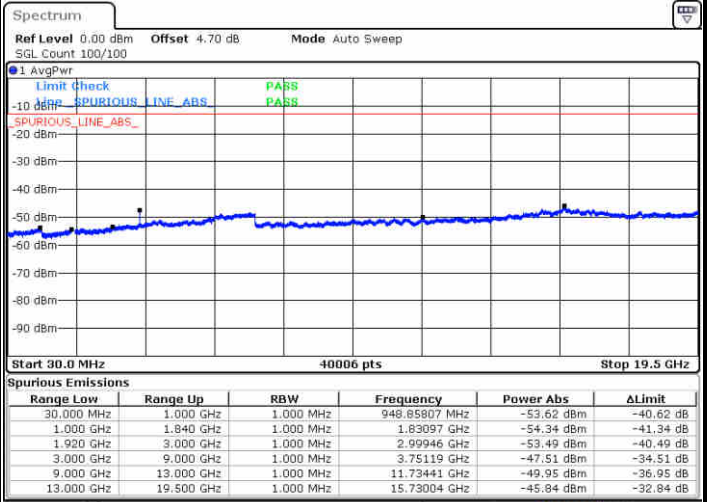

Date: 1 JUN 2019 15:12:36

Highest Channel / 16QAM

Date: 1 JUN 2019 15:13:30

LTE Band 2 / 10MHz

Lowest Channel / QPSK

Date: 1 JUN 2019 15:19:35

Lowest Channel / 16QAM

Date: 1 JUN 2019 15:20:30

LTE Band 2 / 10MHz

Middle Channel / QPSK

Middle Channel / 16QAM

Date: 1 JUN 2019 15:22:04

Date: 1 JUN 2019 15:22:59

Highest Channel / QPSK

Highest Channel / 16QAM

Date: 1 JUN 2019 15:29:04