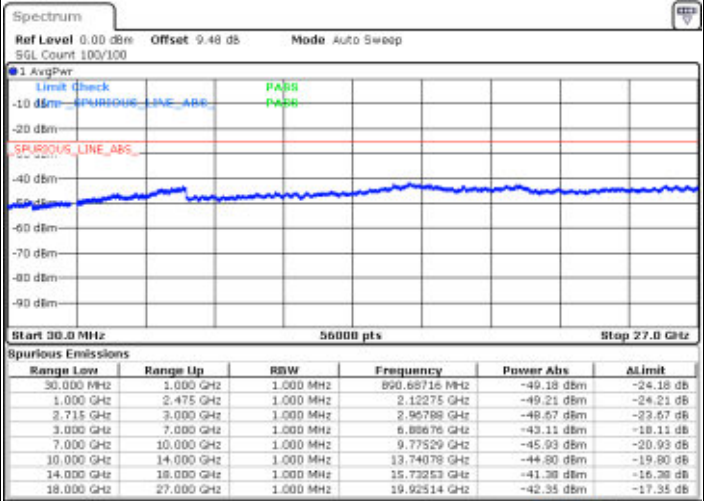

Date: 26 JUL 2018 22:11:52

LTE Band 41 / 5MHz

Lowest Channel / QPSK

Date: 2 AUG 2018 11:16:40

Lowest Channel / 16QAM

Date: 2 AUG 2018 11:17:25

Middle Channel / QPSK

Date: 2 AUG 2018 11:19:05

Middle Channel / 16QAM

Date: 2 AUG 2018 11:19:52

LTE Band 41 / 5MHz

Highest Channel / QPSK

Date: 2 AUG 2018 11:21:40

Highest Channel / 16QAM

Date: 2 AUG 2018 11:22:44

LTE Band 41 / 10MHz