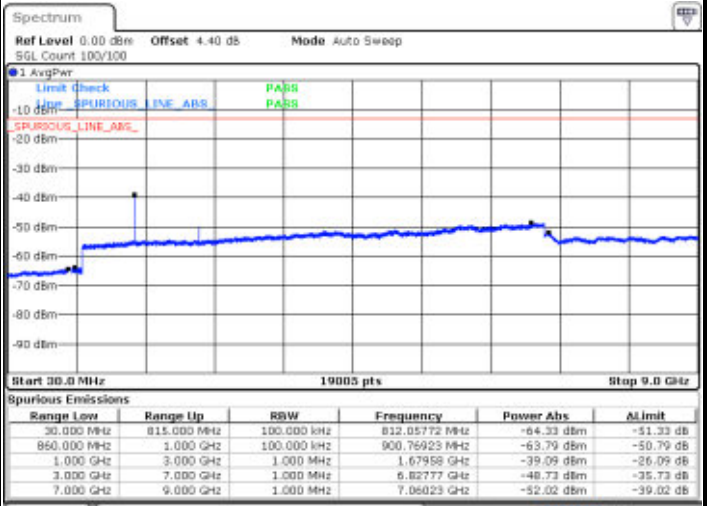

LTE Band 26 / 5MHz

Highest Channel / QPSK

Date: 16 APR 2016 20:00:28

Highest Channel / 16QAM

Date: 16 APR 2016 20:00:53

LTE Band 26 / 10MHz

Lowest Channel / QPSK

Date: 16 APR 2016 20:43:53

Lowest Channel / 16QAM

Date: 16 APR 2016 20:43:18

LTE Band 26 / 10MHz

Middle Channel / QPSK

Middle Channel / 16QAM

Date: 16 APR 2018 20:44:28

Date: 16 APR 2018 20:44:52

Highest Channel / QPSK

Highest Channel / 16QAM

Date: 16 APR 2018 20:48:48

Date: 16 APR 2018 20:48:17

LTE Band 26 / 15MHz

Lowest Channel / QPSK

Date: 16 APR 2016 21:06:17

Lowest Channel / 16QAM

Date: 16 APR 2016 21:06:50