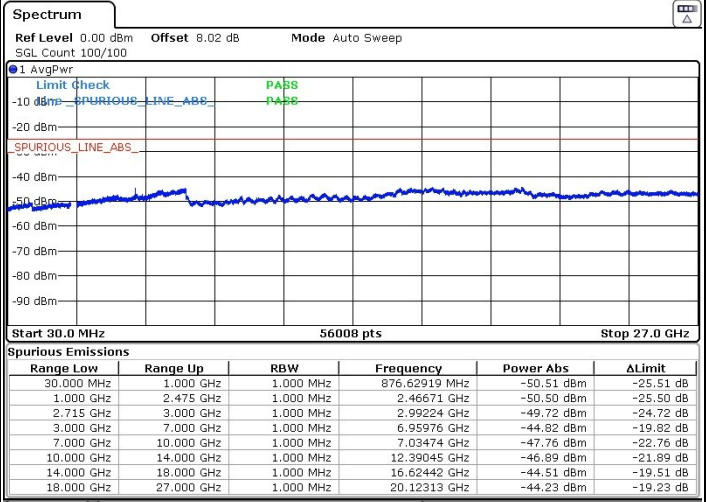

Highest Channel / 16QAM

LTE Band 41 / 20MHz

Lowest Channel / QPSK

Lowest Channel / 16QAM

LTE Band 41 / 20MHz

Middle Channel / QPSK

Middle Channel / 16QAM

Date: 2 AUG 2018 12:05:49

Date: 2 AUG 2018 12:06:37

Highest Channel / QPSK

Highest Channel / 16QAM

Date: 2 AUG 2018 12:08:16

Date: 2 AUG 2018 12:09:04

LTE Band 41 / 5MHz+20MHz

Lowest Channel / QPSK

Lowest Channel / 16QAM

Date: 16.AUG.2018 21:01:49

Date: 16.AUG.2018 20:59:56

LTE Band 41 / 5MHz+20MHz

Middle Channel / QPSK

Middle Channel / 16QAM

Date: 16.AUG.2018 21:03:09

Date: 16.AUG.2018 21:04:02

LTE Band 41 / 5MHz+20MHz

Highest Channel / QPSK

Highest Channel / 16QAM

Date: 16.AUG.2018 21:08:15

Date: 16.AUG.2018 21:07:16

LTE Band 41 / 10MHz+15MHz

Lowest Channel / QPSK

Lowest Channel / 16QAM

Date: 16.AUG.2018 21:41:40