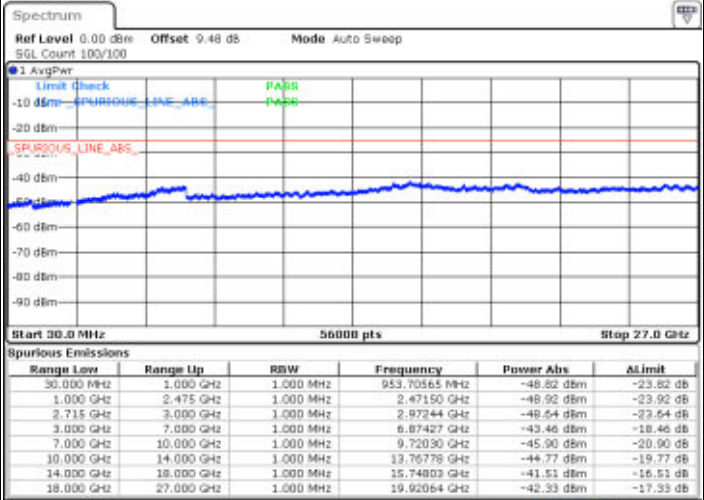

Lowest Channel / QPSK

Date: 2 AUG 2018 11:36:44

Lowest Channel / 16QAM

Date: 2 AUG 2018 11:36:33

LTE Band 41 / 10MHz

Middle Channel / QPSK

Middle Channel / 16QAM

Date: 2 AUG 2018 11:38:15

Date: 2 AUG 2018 11:38:03

Highest Channel / QPSK

Highest Channel / 16QAM

Date: 2 AUG 2018 11:40:42

Date: 2 AUG 2018 11:42:33

LTE Band 41 / 15MHz

Lowest Channel / QPSK

Date: 2 AUG 2018 11:56:06

Lowest Channel / 16QAM

Date: 2 AUG 2018 11:56:44

Middle Channel / QPSK

Date: 2 AUG 2018 11:58:22

Middle Channel / 16QAM

Date: 2 AUG 2018 11:58:10

LTE Band 41 / 15MHz

Highest Channel / QPSK