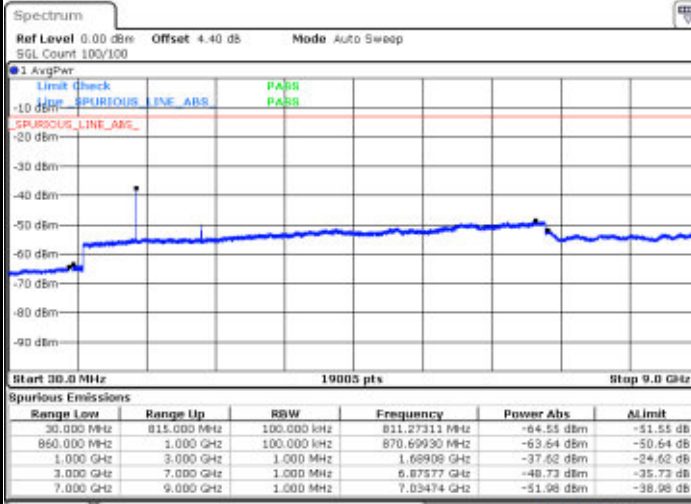

Date: 16 APR 2016 19:28:28

Middle Channel / 16QAM

Date: 16 APR 2016 19:27:45

Highest Channel / QPSK

Date: 16 APR 2016 19:28:02

Highest Channel / 16QAM

Date: 16 APR 2016 19:28:29

LTE Band 26 / 5MHz

Lowest Channel / QPSK

Lowest Channel / 16QAM

Date: 16 APR 2016 19:54:58

Date: 16 APR 2016 19:55:48

Middle Channel / QPSK

Middle Channel / 16QAM

Date: 16 APR 2016 19:58:16

Date: 16 APR 2016 19:58:35

LTE Band 26 / 5MHz

Highest Channel / QPSK

Date: 16 APR 2016 20:00:28

Highest Channel / 16QAM

Date: 16 APR 2016 20:00:53

LTE Band 26 / 10MHz

Lowest Channel / QPSK

Date: 16 APR 2016 20:43:53