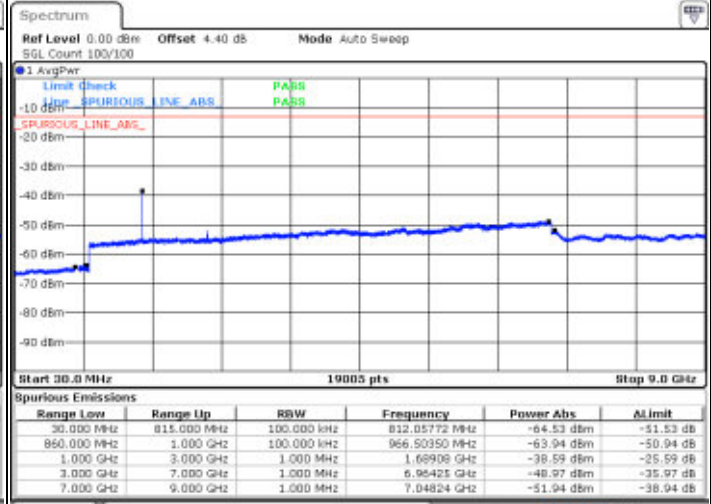

Date: 16 APR 2016 19:28:28

Middle Channel / 16QAM

Date: 16 APR 2016 19:27:45

Highest Channel / QPSK

Date: 16 APR 2016 19:28:02

Highest Channel / 16QAM

Date: 16 APR 2016 19:28:29

LTE Band 26 / 5MHz

Lowest Channel / QPSK

Lowest Channel / 16QAM

Date: 16 APR 2016 19:54:58

Date: 16 APR 2016 19:55:48

Middle Channel / QPSK

Middle Channel / 16QAM

Date: 16 APR 2016 19:58:16

Date: 16 APR 2016 19:58:35

LTE Band 26 / 5MHz

Highest Channel / QPSK

Date: 16 APR 2016 20:00:28

Highest Channel / 16QAM

Date: 16 APR 2016 20:00:53

LTE Band 26 / 10MHz

Lowest Channel / QPSK

Date: 16 APR 2016 20:43:53

Lowest Channel / 16QAM

Date: 16 APR 2016 20:43:18

LTE Band 26 / 10MHz

Middle Channel / QPSK

Middle Channel / 16QAM

Date: 16 APR 2018 20:44:28

Date: 16 APR 2018 20:44:52

Highest Channel / QPSK