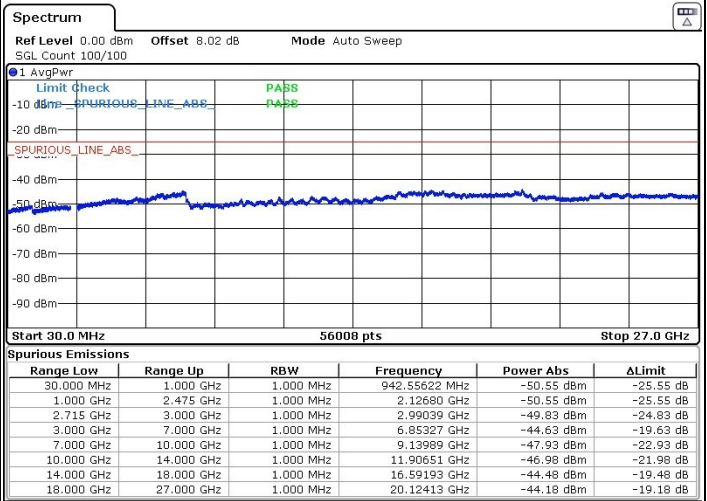

Highest Channel / QPSK

Highest Channel / 16QAM

Date: 16.AUG.2018 21:08:15

Date: 16.AUG.2018 21:07:16

LTE Band 41 / 10MHz+15MHz

Lowest Channel / QPSK

Lowest Channel / 16QAM

Date: 16.AUG.2018 21:41:40

Date: 16.AUG.2018 21:40:47

LTE Band 41 / 10MHz+15MHz

MiddleChannel / QPSK

Middle Channel / 16QAM

Date: 16.AUG.2018 21:43:13

Date: 16.AUG.2018 21:44:05

LTE Band 41 / 10MHz+15MHz

Highest Channel / QPSK

Highest Channel / 16QAM

Date: 16.AUG.2018 21:48:07

Date: 16.AUG.2018 21:47:15

LTE Band 41 / 10MHz+20MHz

Lowest Channel / QPSK

Lowest Channel / 16QAM

Date: 16.AUG.2018 22:03:09

Date: 16.AUG.2018 22:02:19

LTE Band 41 / 10MHz+20MHz

Middle Channel / QPSK

Middle Channel / 16QAM

Date: 16.AUG.2018 22:04:38

Date: 16.AUG.2018 22:05:34

LTE Band 41 / 10MHz+20MHz

Highest Channel / QPSK

Highest Channel / 16QAM