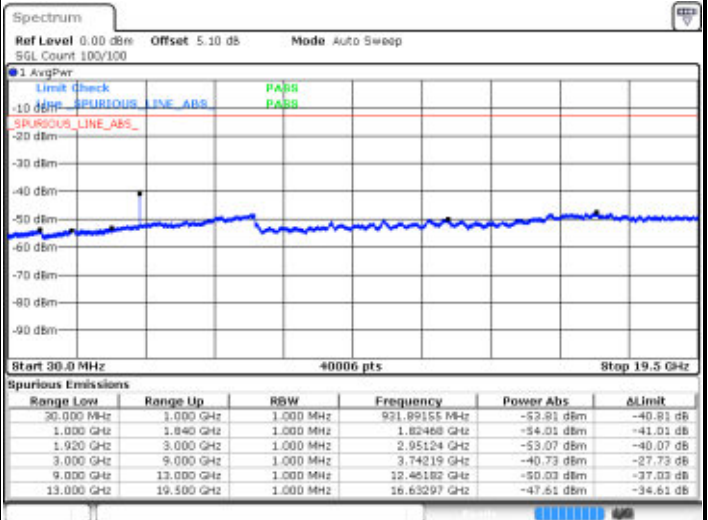

Lowest Channel / 16QAM

Date: 16 APR 2016 15:48:06

LTE Band 25 / 20MHz

Middle Channel / QPSK

Middle Channel / 16QAM

Date: 16 APR 2016 15:50:31

Date: 16 APR 2016 15:51:12

Highest Channel / QPSK

Highest Channel / 16QAM

Date: 16 APR 2016 10:58:28

Date: 16 APR 2016 11:00:23

LTE Band 26 / 1.4MHz

Lowest Channel / QPSK

Date: 16 APR 2016 18:38:10

Lowest Channel / 16QAM

Date: 16 APR 2016 18:40:10