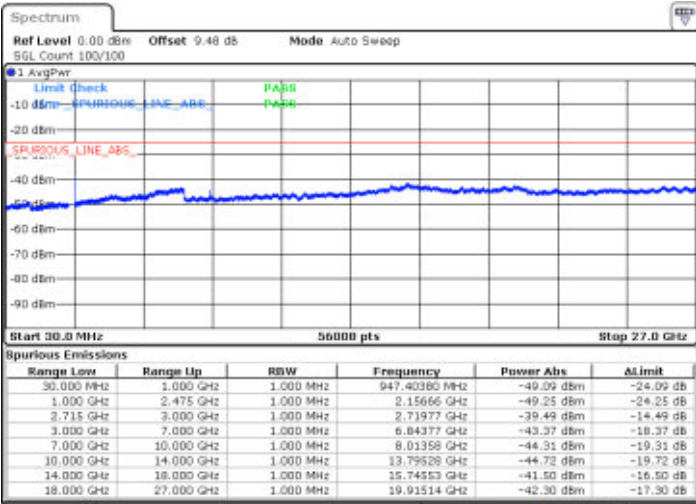

Lowest Channel / 16QAM

Date: 2 AUG 2018 11:56:44

Middle Channel / QPSK

Date: 2 AUG 2018 11:58:22

Middle Channel / 16QAM

Date: 2 AUG 2018 11:58:10

LTE Band 41 / 15MHz

Highest Channel / QPSK

Highest Channel / 16QAM

LTE Band 41 / 20MHz

Lowest Channel / QPSK

Lowest Channel / 16QAM

LTE Band 41 / 20MHz

Middle Channel / QPSK

Middle Channel / 16QAM

Date: 2 AUG 2018 12:05:49

Date: 2 AUG 2018 12:06:37

Highest Channel / QPSK

Highest Channel / 16QAM

Date: 2 AUG 2018 12:08:16

Date: 2 AUG 2018 12:09:04

LTE Band 41 / 5MHz+20MHz

Lowest Channel / QPSK

Lowest Channel / 16QAM