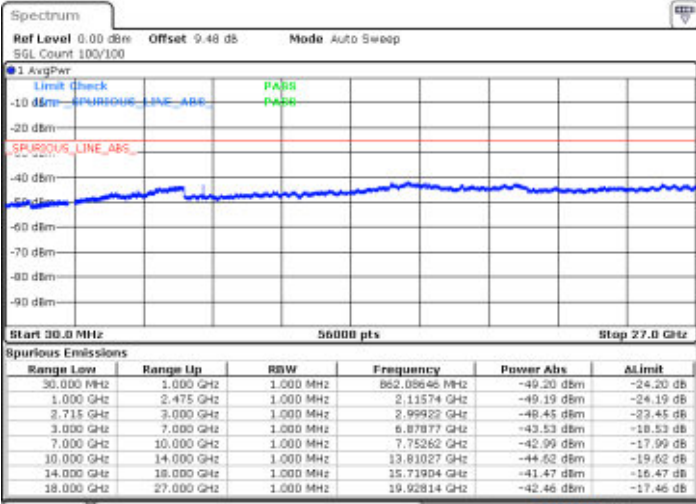

Lowest Channel / 16QAM

Date: 2 AUG 2018 11:56:44

Middle Channel / QPSK

Date: 2 AUG 2018 11:58:22

Middle Channel / 16QAM

Date: 2 AUG 2018 11:58:10

LTE Band 41 / 15MHz

Highest Channel / QPSK

Highest Channel / 16QAM

LTE Band 41 / 20MHz

Lowest Channel / QPSK

Lowest Channel / 16QAM

LTE Band 41 / 20MHz

Middle Channel / QPSK

Middle Channel / 16QAM

Date: 2 AUG 2018 12:05:49

Date: 2 AUG 2018 12:06:37

Highest Channel / QPSK

Highest Channel / 16QAM

Date: 2 AUG 2018 12:08:16

Date: 2 AUG 2018 12:09:04

LTE Band 41 / 5MHz+20MHz

Lowest Channel / QPSK

Lowest Channel / 16QAM