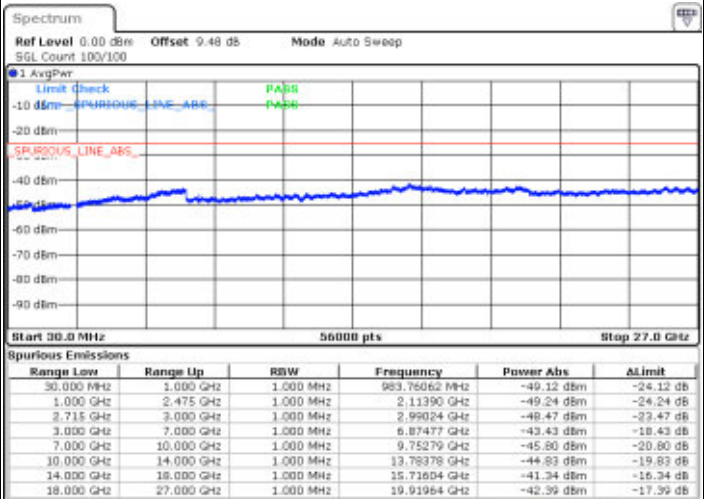

Date: 26 JUL 2018 22:11:52

LTE Band 41 / 5MHz

Lowest Channel / QPSK

Date: 2 AUG 2018 11:16:40

Lowest Channel / 16QAM

Date: 2 AUG 2018 11:17:25

Middle Channel / QPSK

Date: 2 AUG 2018 11:19:05

Middle Channel / 16QAM

Date: 2 AUG 2018 11:19:52

LTE Band 41 / 5MHz

Highest Channel / QPSK

Date: 2 AUG 2018 11:21:40

Highest Channel / 16QAM

Date: 2 AUG 2018 11:22:44

LTE Band 41 / 10MHz

Lowest Channel / QPSK

Date: 2 AUG 2018 11:36:44

Lowest Channel / 16QAM

Date: 2 AUG 2018 11:36:33

LTE Band 41 / 10MHz

Middle Channel / QPSK

Middle Channel / 16QAM

Date: 2 AUG 2018 11:38:15