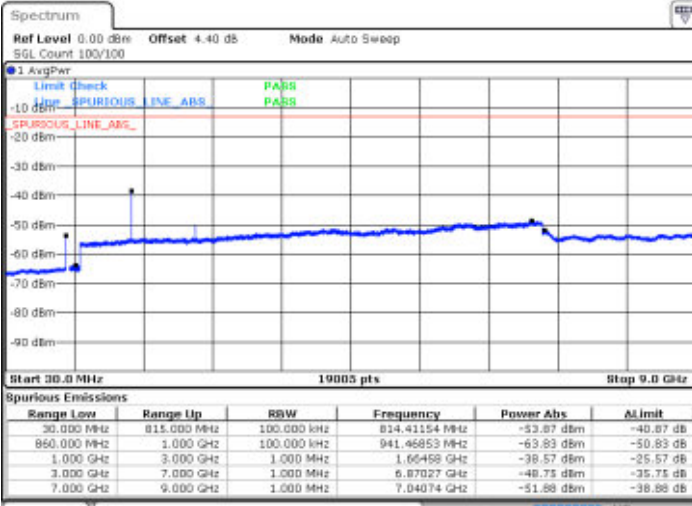

LTE Band 26 / 5MHz

Highest Channel / QPSK

Date: 16 APR 2016 20:00:28

Highest Channel / 16QAM

Date: 16 APR 2016 20:00:53

LTE Band 26 / 10MHz

Lowest Channel / QPSK

Date: 16 APR 2016 20:43:53

Lowest Channel / 16QAM

Date: 16 APR 2016 20:43:18

LTE Band 26 / 10MHz

Middle Channel / QPSK

Middle Channel / 16QAM

Date: 16 APR 2018 20:44:28

Date: 16 APR 2018 20:44:52

Highest Channel / QPSK

Highest Channel / 16QAM

Date: 16 APR 2018 20:48:48

Date: 16 APR 2018 20:48:17

LTE Band 26 / 15MHz

Lowest Channel / QPSK

Date: 16 APR 2016 21:06:17

Lowest Channel / 16QAM

Date: 16 APR 2016 21:06:50