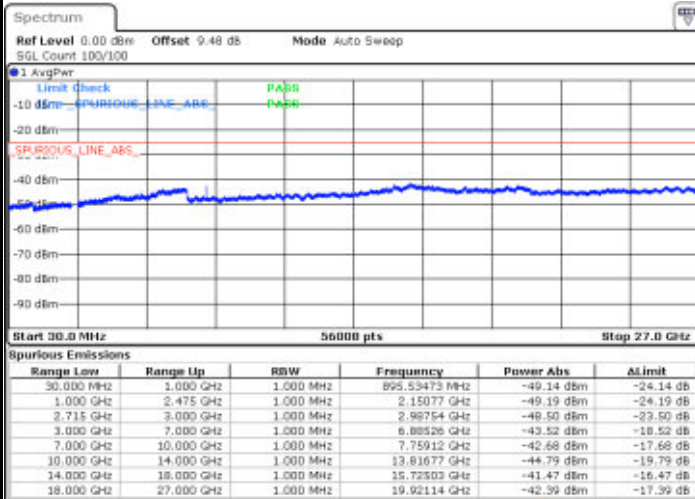

Date: 2 AUG 2018 11:38:03

Highest Channel / QPSK

Highest Channel / 16QAM

Date: 2 AUG 2018 11:40:42

Date: 2 AUG 2018 11:42:33

LTE Band 41 / 15MHz

Lowest Channel / QPSK

Date: 2 AUG 2018 11:56:06

Lowest Channel / 16QAM

Date: 2 AUG 2018 11:56:44

Middle Channel / QPSK

Date: 2 AUG 2018 11:58:22

Middle Channel / 16QAM

Date: 2 AUG 2018 11:58:10

LTE Band 41 / 15MHz

Highest Channel / QPSK