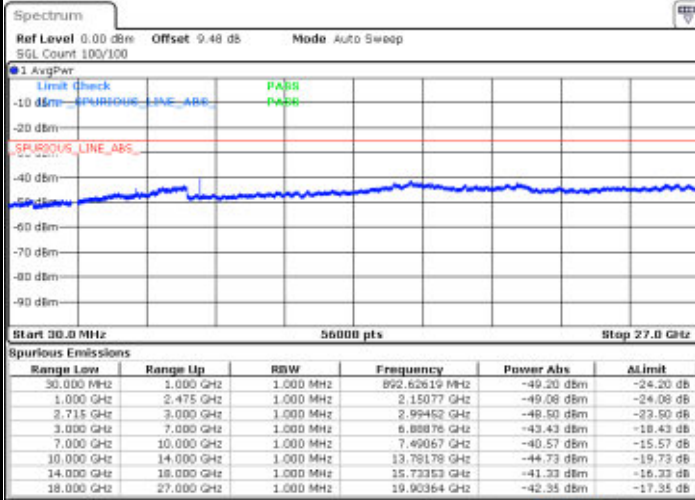

Lowest Channel / QPSK

Date: 2 AUG 2018 11:36:44

Lowest Channel / 16QAM

Date: 2 AUG 2018 11:36:33

LTE Band 41 / 10MHz

Middle Channel / QPSK

Middle Channel / 16QAM

Date: 2 AUG 2018 11:38:15

Date: 2 AUG 2018 11:38:03

Highest Channel / QPSK

Highest Channel / 16QAM

Date: 2 AUG 2018 11:40:42

Date: 2 AUG 2018 11:42:33

LTE Band 41 / 15MHz

Lowest Channel / QPSK

Date: 2 AUG 2018 11:56:06

Lowest Channel / 16QAM

Date: 2 AUG 2018 11:56:44

Middle Channel / QPSK

Date: 2 AUG 2018 11:58:22

Middle Channel / 16QAM

Date: 2 AUG 2018 11:58:10

LTE Band 41 / 15MHz

Highest Channel / QPSK