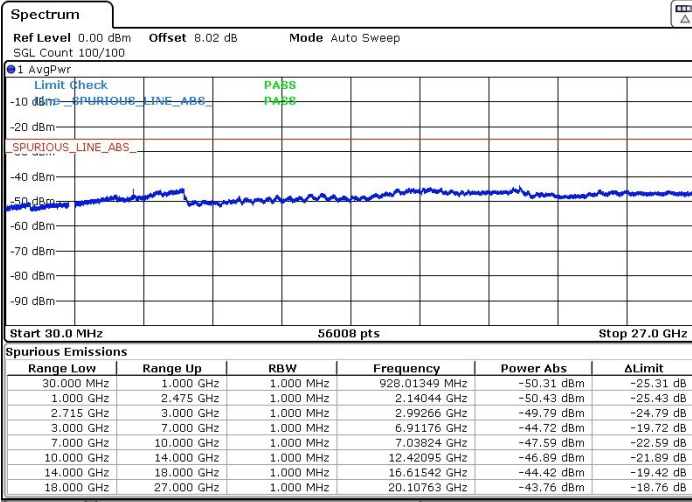

Highest Channel / 16QAM

LTE Band 41 / 20MHz

Lowest Channel / QPSK

Lowest Channel / 16QAM

LTE Band 41 / 20MHz

Middle Channel / QPSK

Middle Channel / 16QAM

Date: 2 AUG 2018 12:05:49

Date: 2 AUG 2018 12:06:37

Highest Channel / QPSK

Highest Channel / 16QAM

Date: 2 AUG 2018 12:08:16

Date: 2 AUG 2018 12:09:04

LTE Band 41 / 5MHz+20MHz

Lowest Channel / QPSK

Lowest Channel / 16QAM

Date: 16.AUG.2018 21:01:49

Date: 16.AUG.2018 20:59:56

LTE Band 41 / 5MHz+20MHz

Middle Channel / QPSK

Middle Channel / 16QAM

Date: 16.AUG.2018 21:03:09

Date: 16.AUG.2018 21:04:02

LTE Band 41 / 5MHz+20MHz