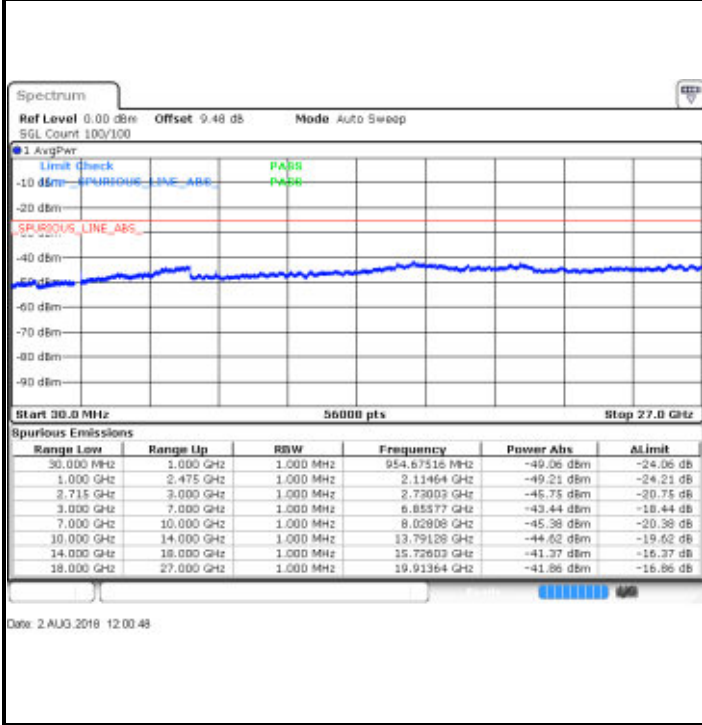

Date: 2 AUG 2018 11:38:03

Highest Channel / QPSK

Highest Channel / 16QAM

Date: 2 AUG 2018 11:40:42

Date: 2 AUG 2018 11:42:33

LTE Band 41 / 15MHz

Lowest Channel / QPSK

Date: 2 AUG 2018 11:56:06

Lowest Channel / 16QAM

Date: 2 AUG 2018 11:56:44

Middle Channel / QPSK

Date: 2 AUG 2018 11:58:22

Middle Channel / 16QAM

Date: 2 AUG 2018 11:58:10

LTE Band 41 / 15MHz

Highest Channel / QPSK

Highest Channel / 16QAM

LTE Band 41 / 20MHz

Lowest Channel / QPSK

Lowest Channel / 16QAM

LTE Band 41 / 20MHz

Middle Channel / QPSK

Middle Channel / 16QAM

Date: 2 AUG 2018 12:05:49