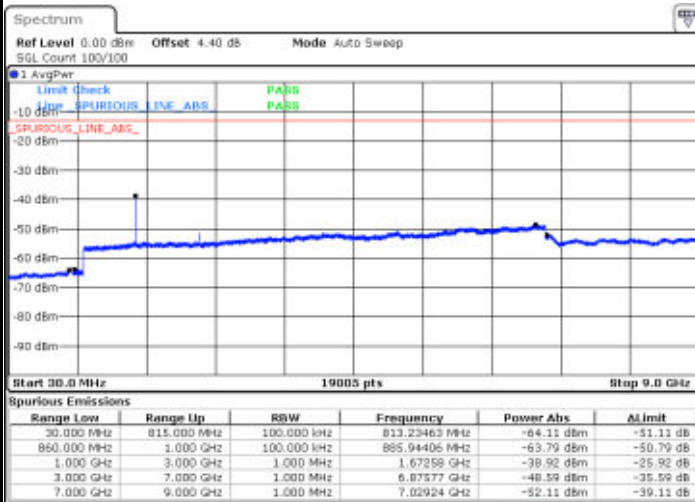

Lowest Channel / 16QAM

Date: 16 APR 2016 15:48:06

LTE Band 25 / 20MHz

Middle Channel / QPSK

Middle Channel / 16QAM

Date: 16 APR 2016 15:50:31

Date: 16 APR 2016 15:51:12

Highest Channel / QPSK

Highest Channel / 16QAM

Date: 16 APR 2016 10:58:28

Date: 16 APR 2016 11:00:23

LTE Band 26 / 1.4MHz

Lowest Channel / QPSK

Date: 16 APR 2016 18:38:10

Lowest Channel / 16QAM

Date: 16 APR 2016 18:40:10

Middle Channel / QPSK

Date: 16 APR 2016 18:48:42

Middle Channel / 16QAM

Date: 16 APR 2016 18:45:26

LTE Band 26 / 1.4MHz

Highest Channel / QPSK

Date: 16 APR 2016 18:47:16

Highest Channel / 16QAM