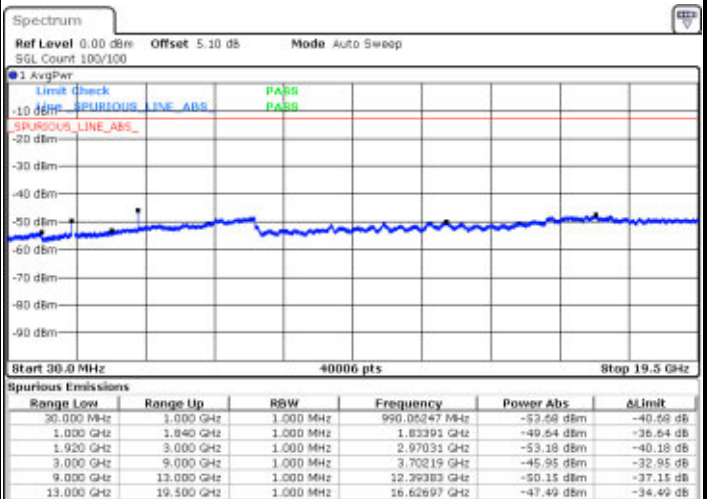

LTE Band 25 / 15MHz

Highest Channel / QPSK

Date: 16 APR 2016 10:52:21

Highest Channel / 16QAM

Date: 16 APR 2016 10:53:17

LTE Band 25 / 20MHz

Lowest Channel / QPSK

Date: 16 APR 2016 15:47:47

Lowest Channel / 16QAM

Date: 16 APR 2016 15:48:06

LTE Band 25 / 20MHz

Middle Channel / QPSK

Middle Channel / 16QAM

Date: 16 APR 2016 15:50:31

Date: 16 APR 2016 15:51:12

Highest Channel / QPSK