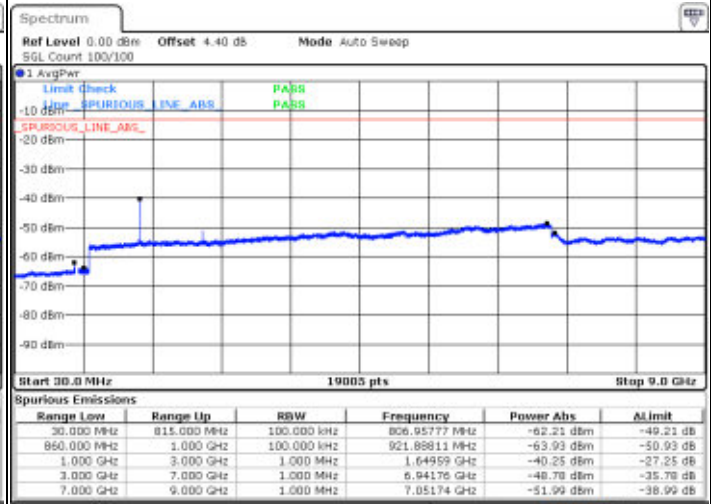

LTE Band 26 / 5MHz

Highest Channel / QPSK

Date: 16 APR 2016 20:00:28

Highest Channel / 16QAM

Date: 16 APR 2016 20:00:53

LTE Band 26 / 10MHz

Lowest Channel / QPSK

Date: 16 APR 2016 20:43:53

Lowest Channel / 16QAM

Date: 16 APR 2016 20:43:18

LTE Band 26 / 10MHz

Middle Channel / QPSK

Middle Channel / 16QAM

Date: 16 APR 2018 20:44:28

Date: 16 APR 2018 20:44:52

Highest Channel / QPSK

Highest Channel / 16QAM

Date: 16 APR 2018 20:48:48

Date: 16 APR 2018 20:48:17

LTE Band 26 / 15MHz

Lowest Channel / QPSK

Date: 16 APR 2016 21:06:17

Lowest Channel / 16QAM

Date: 16 APR 2016 21:06:50