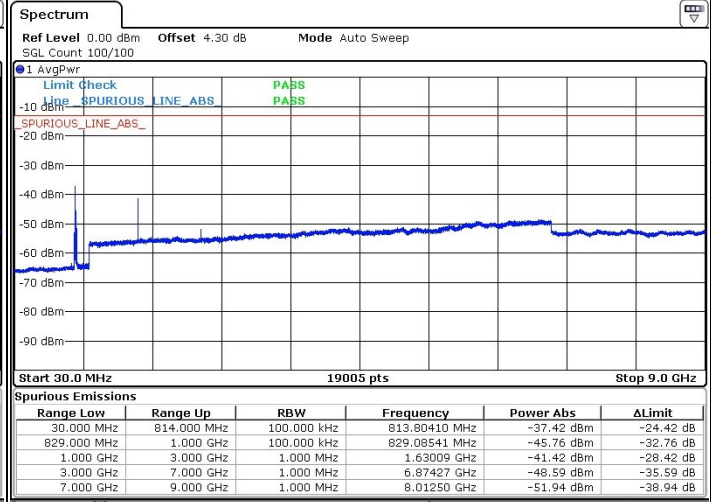

Highest Channel / 16QAM

Date: 16 APR 2018 20:48:48

Date: 16 APR 2018 20:48:17

LTE Band 26 / 15MHz

Lowest Channel / QPSK

Date: 16 APR 2016 21:06:17

Lowest Channel / 16QAM

Date: 16 APR 2016 21:06:50

Middle Channel / QPSK

Date: 16 APR 2016 21:12:20

Middle Channel / 16QAM

Date: 16 APR 2016 21:11:32

LTE Band 26 / 15MHz

CH26765 / QPSK

CH26765 / 16QAM

Date: 26 JUL 2018 22:11:30

Date: 26 JUL 2018 22:11:52

LTE Band 41 / 5MHz

Lowest Channel / QPSK

Date: 2 AUG 2018 11:16:40

Lowest Channel / 16QAM

Date: 2 AUG 2018 11:17:25

Middle Channel / QPSK

Date: 2 AUG 2018 11:19:05