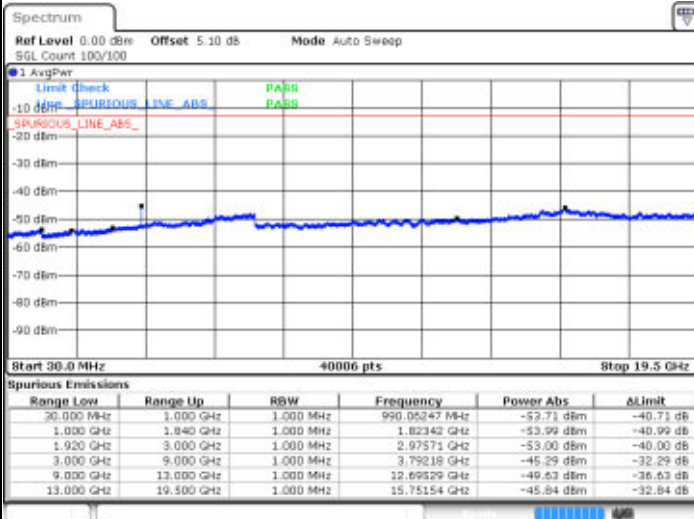

Lowest Channel / 16QAM

Date: 16 APR 2016 15:48:06

LTE Band 25 / 20MHz

Middle Channel / QPSK

Middle Channel / 16QAM

Date: 16 APR 2016 15:50:31

Date: 16 APR 2016 15:51:12

Highest Channel / QPSK

Highest Channel / 16QAM

Date: 16 APR 2016 10:58:28

Date: 16 APR 2016 11:00:23

LTE Band 26 / 1.4MHz

Lowest Channel / QPSK

Date: 16 APR 2016 18:38:10

Lowest Channel / 16QAM

Date: 16 APR 2016 18:40:10