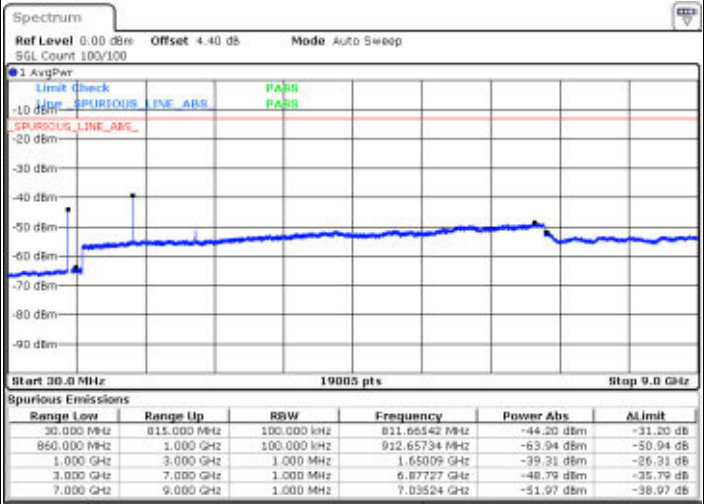

Lowest Channel / 16QAM

Date: 16 APR 2016 20:43:18

LTE Band 26 / 10MHz

Middle Channel / QPSK

Middle Channel / 16QAM

Date: 16 APR 2018 20:44:28

Date: 16 APR 2018 20:44:52

Highest Channel / QPSK

Highest Channel / 16QAM

Date: 16 APR 2018 20:48:48

Date: 16 APR 2018 20:48:17

LTE Band 26 / 15MHz

Lowest Channel / QPSK

Date: 16 APR 2016 21:06:17

Lowest Channel / 16QAM

Date: 16 APR 2016 21:06:50