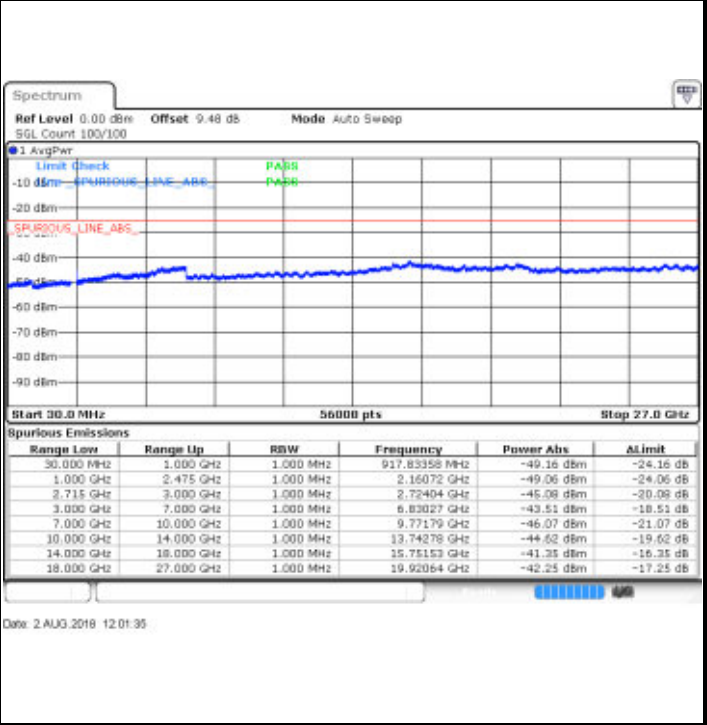

Date: 2 AUG 2018 11:38:03

Highest Channel / QPSK

Highest Channel / 16QAM

Date: 2 AUG 2018 11:40:42

Date: 2 AUG 2018 11:42:33

LTE Band 41 / 15MHz

Lowest Channel / QPSK

Date: 2 AUG 2018 11:56:06

Lowest Channel / 16QAM

Date: 2 AUG 2018 11:56:44

Middle Channel / QPSK

Date: 2 AUG 2018 11:58:22

Middle Channel / 16QAM

Date: 2 AUG 2018 11:58:10

LTE Band 41 / 15MHz

Highest Channel / QPSK

Highest Channel / 16QAM

LTE Band 41 / 20MHz

Lowest Channel / QPSK

Lowest Channel / 16QAM

LTE Band 41 / 20MHz

Middle Channel / QPSK

Middle Channel / 16QAM

Date: 2 AUG 2018 12:05:49

Date: 2 AUG 2018 12:06:37

Highest Channel / QPSK

Highest Channel / 16QAM

Date: 2 AUG 2018 12:08:16

Date: 2 AUG 2018 12:09:04

LTE Band 41 / 5MHz+20MHz

Lowest Channel / QPSK

Lowest Channel / 16QAM