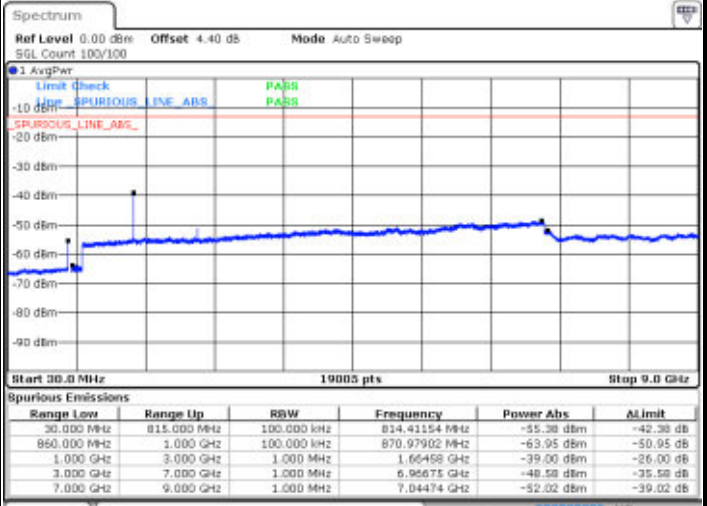

LTE Band 26 / 5MHz

Highest Channel / QPSK

Date: 16 APR 2016 20:00:28

Highest Channel / 16QAM

Date: 16 APR 2016 20:00:53

LTE Band 26 / 10MHz

Lowest Channel / QPSK

Date: 16 APR 2016 20:43:53

Lowest Channel / 16QAM

Date: 16 APR 2016 20:43:18

LTE Band 26 / 10MHz

Middle Channel / QPSK

Middle Channel / 16QAM

Date: 16 APR 2018 20:44:28

Date: 16 APR 2018 20:44:52

Highest Channel / QPSK

Highest Channel / 16QAM

Date: 16 APR 2018 20:48:48

Date: 16 APR 2018 20:48:17

LTE Band 26 / 15MHz

Lowest Channel / QPSK

Date: 16 APR 2016 21:06:17

Lowest Channel / 16QAM

Date: 16 APR 2016 21:06:50