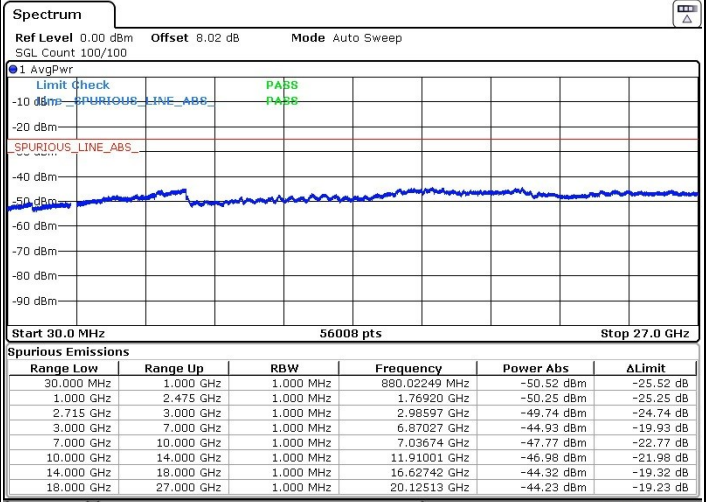

Date: 2 AUG 2018 12:06:37

Highest Channel / QPSK

Highest Channel / 16QAM

Date: 2 AUG 2018 12:08:16

Date: 2 AUG 2018 12:09:04

LTE Band 41 / 5MHz+20MHz

Lowest Channel / QPSK

Lowest Channel / 16QAM

Date: 16.AUG.2018 21:01:49

Date: 16.AUG.2018 20:59:56

LTE Band 41 / 5MHz+20MHz

Middle Channel / QPSK

Middle Channel / 16QAM

Date: 16.AUG.2018 21:03:09

Date: 16.AUG.2018 21:04:02

LTE Band 41 / 5MHz+20MHz

Highest Channel / QPSK

Highest Channel / 16QAM

Date: 16.AUG.2018 21:08:15

Date: 16.AUG.2018 21:07:16

LTE Band 41 / 10MHz+15MHz

Lowest Channel / QPSK

Lowest Channel / 16QAM

Date: 16.AUG.2018 21:41:40