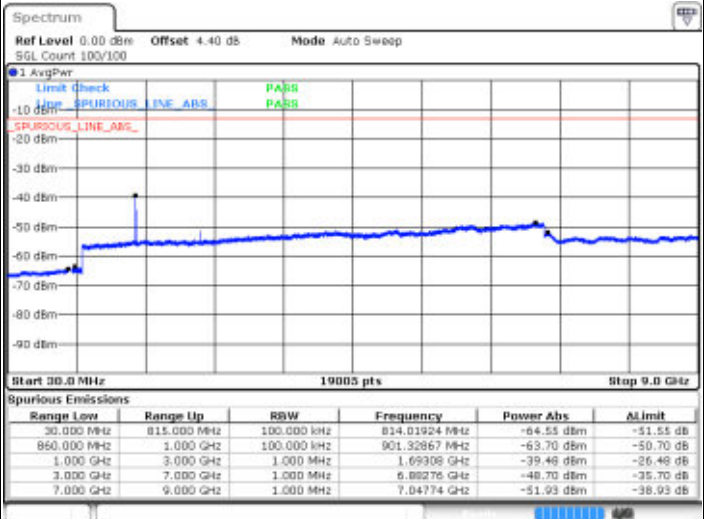

Date: 16 APR 2016 19:28:28

Middle Channel / 16QAM

Date: 16 APR 2016 19:27:45

Highest Channel / QPSK

Date: 16 APR 2016 19:28:02

Highest Channel / 16QAM

Date: 16 APR 2016 19:28:29

LTE Band 26 / 5MHz

LTE Band 26 / 5MHz

Highest Channel / QPSK

Date: 16 APR 2016 20:00:28

Highest Channel / 16QAM

Date: 16 APR 2016 20:00:53

LTE Band 26 / 10MHz

Lowest Channel / QPSK

Date: 16 APR 2016 20:43:53