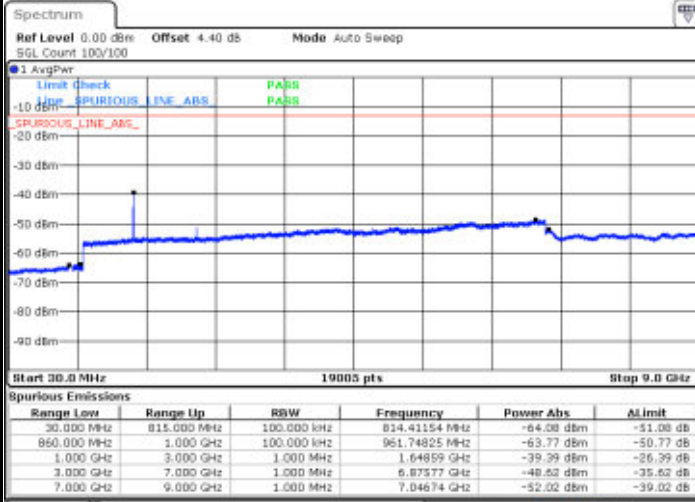

Lowest Channel / 16QAM

Date: 16 APR 2016 15:48:06

LTE Band 25 / 20MHz

Middle Channel / QPSK

Middle Channel / 16QAM

Date: 16 APR 2016 15:50:31

Date: 16 APR 2016 15:51:12

Highest Channel / QPSK

Highest Channel / 16QAM

Date: 16 APR 2016 10:58:28

Date: 16 APR 2016 11:00:23

LTE Band 26 / 1.4MHz

Lowest Channel / QPSK

Date: 16 APR 2016 18:38:10

Lowest Channel / 16QAM

Date: 16 APR 2016 18:40:10

Middle Channel / QPSK

Date: 16 APR 2016 18:48:42

Middle Channel / 16QAM

Date: 16 APR 2016 18:45:26

LTE Band 26 / 1.4MHz

Highest Channel / QPSK

Date: 16 APR 2016 18:47:16

Highest Channel / 16QAM