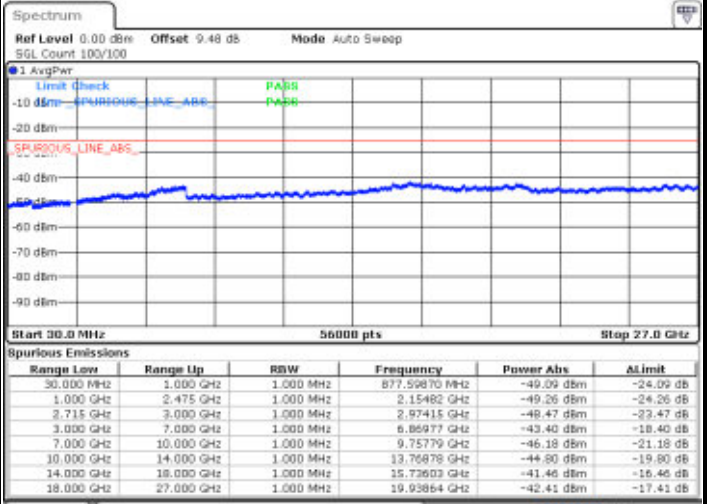

Middle Channel / 16QAM

Date: 2 AUG 2018 11:19:52

LTE Band 41 / 5MHz

Highest Channel / QPSK

Date: 2 AUG 2018 11:21:40

Highest Channel / 16QAM

Date: 2 AUG 2018 11:22:44

LTE Band 41 / 10MHz

Lowest Channel / QPSK

Date: 2 AUG 2018 11:36:44

Lowest Channel / 16QAM

Date: 2 AUG 2018 11:36:33

LTE Band 41 / 10MHz

Middle Channel / QPSK

Middle Channel / 16QAM

Date: 2 AUG 2018 11:38:15

Date: 2 AUG 2018 11:38:03

Highest Channel / QPSK

Highest Channel / 16QAM

Date: 2 AUG 2018 11:40:42

Date: 2 AUG 2018 11:42:33

LTE Band 41 / 15MHz

Lowest Channel / QPSK

Date: 2 AUG 2018 11:56:06