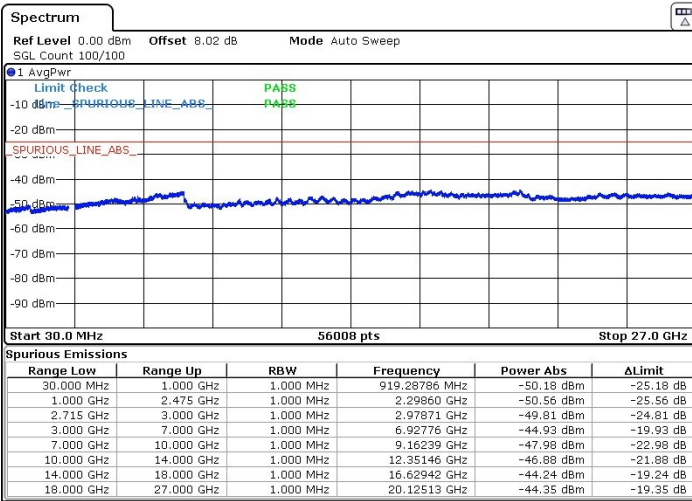

Date: 2 AUG 2018 12:06:37

Highest Channel / QPSK

Highest Channel / 16QAM

Date: 2 AUG 2018 12:08:16

Date: 2 AUG 2018 12:09:04

LTE Band 41 / 5MHz+20MHz

Lowest Channel / QPSK

Lowest Channel / 16QAM

Date: 16.AUG.2018 21:01:49

Date: 16.AUG.2018 20:59:56

LTE Band 41 / 5MHz+20MHz

Middle Channel / QPSK

Middle Channel / 16QAM

Date: 16.AUG.2018 21:03:09

Date: 16.AUG.2018 21:04:02

LTE Band 41 / 5MHz+20MHz