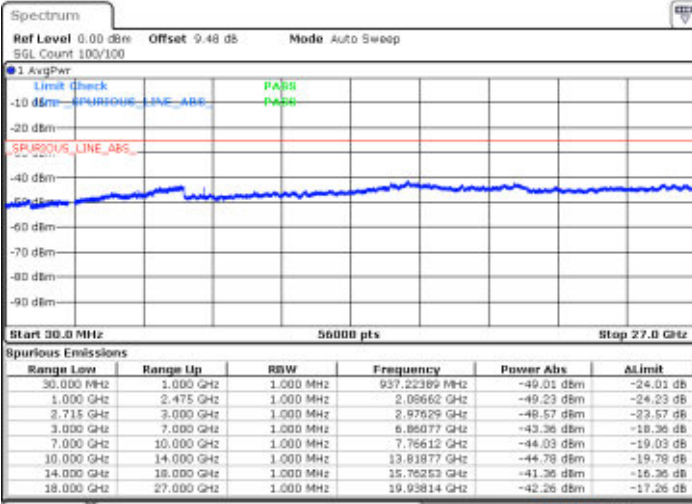

Middle Channel / 16QAM

Date: 2 AUG 2018 11:19:52

LTE Band 41 / 5MHz

Highest Channel / QPSK

Date: 2 AUG 2018 11:21:40

Highest Channel / 16QAM

Date: 2 AUG 2018 11:22:44

LTE Band 41 / 10MHz

Lowest Channel / QPSK

Date: 2 AUG 2018 11:36:44

Lowest Channel / 16QAM

Date: 2 AUG 2018 11:36:33

LTE Band 41 / 10MHz

Middle Channel / QPSK

Middle Channel / 16QAM

Date: 2 AUG 2018 11:38:15

Date: 2 AUG 2018 11:38:03

Highest Channel / QPSK

Highest Channel / 16QAM

Date: 2 AUG 2018 11:40:42

Date: 2 AUG 2018 11:42:33

LTE Band 41 / 15MHz

Lowest Channel / QPSK

Date: 2 AUG 2018 11:56:06

Lowest Channel / 16QAM

Date: 2 AUG 2018 11:56:44

Middle Channel / QPSK

Date: 2 AUG 2018 11:58:22

Middle Channel / 16QAM

Date: 2 AUG 2018 11:58:10

LTE Band 41 / 15MHz

Highest Channel / QPSK