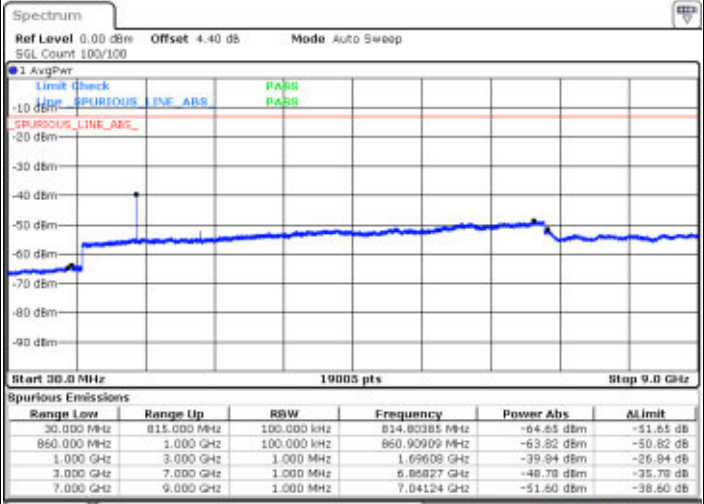

Highest Channel / 16QAM

Date: 16 APR 2016 10:58:28

Date: 16 APR 2016 11:00:23

LTE Band 26 / 1.4MHz

Lowest Channel / QPSK

Date: 16 APR 2016 18:38:10

Lowest Channel / 16QAM

Date: 16 APR 2016 18:40:10

Middle Channel / QPSK

Date: 16 APR 2016 18:48:42

Middle Channel / 16QAM

Date: 16 APR 2016 18:45:26

LTE Band 26 / 1.4MHz

Highest Channel / QPSK

Date: 16 APR 2016 18:47:16

Highest Channel / 16QAM

Date: 16 APR 2016 18:47:59

LTE Band 26 / 3MHz

Lowest Channel / QPSK

Date: 16 APR 2016 19:21:56

Lowest Channel / 16QAM

Date: 16 APR 2016 19:25:01

LTE Band 26 / 3MHz

Middle Channel / QPSK

Date: 16 APR 2016 19:28:28

Middle Channel / 16QAM

Date: 16 APR 2016 19:27:45

Highest Channel / QPSK

Date: 16 APR 2016 19:28:02

Highest Channel / 16QAM

Date: 16 APR 2016 19:28:29

LTE Band 26 / 5MHz