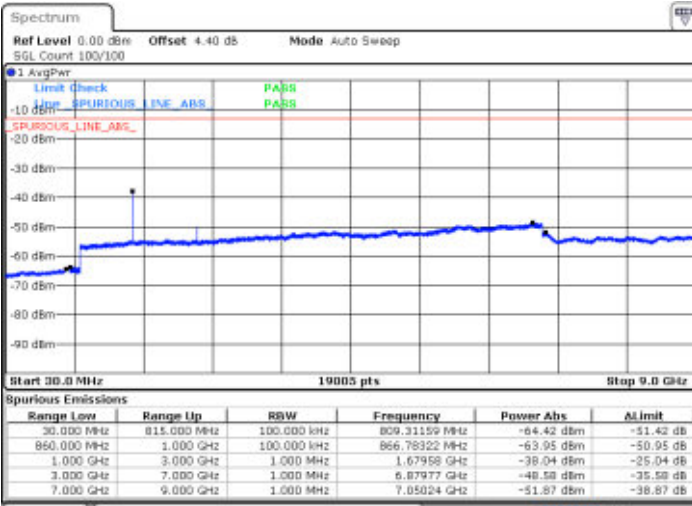

LTE Band 26 / 5MHz

Highest Channel / QPSK

Date: 16 APR 2016 20:00:28

Highest Channel / 16QAM

Date: 16 APR 2016 20:00:53

LTE Band 26 / 10MHz

Lowest Channel / QPSK

Date: 16 APR 2016 20:43:53

Lowest Channel / 16QAM

Date: 16 APR 2016 20:43:18

LTE Band 26 / 10MHz

Middle Channel / QPSK

Middle Channel / 16QAM

Date: 16 APR 2018 20:44:28

Date: 16 APR 2018 20:44:52

Highest Channel / QPSK

Highest Channel / 16QAM

Date: 16 APR 2018 20:48:48

Date: 16 APR 2018 20:48:17

LTE Band 26 / 15MHz

Lowest Channel / QPSK

Date: 16 APR 2016 21:06:17

Lowest Channel / 16QAM

Date: 16 APR 2016 21:06:50