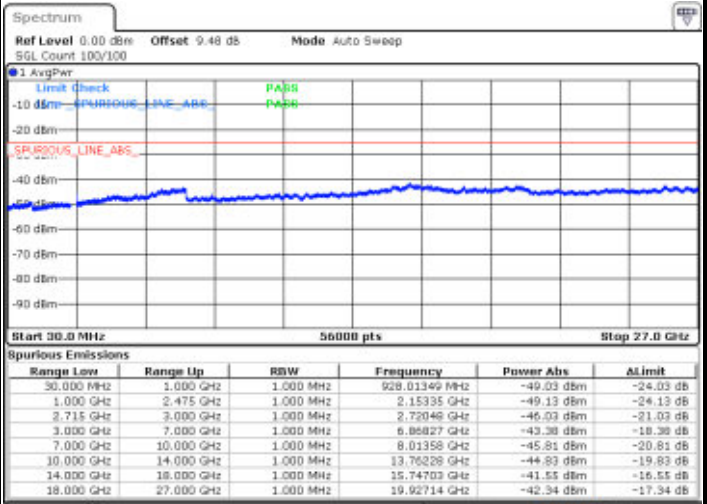

Lowest Channel / 16QAM

Date: 2 AUG 2018 11:56:44

Middle Channel / QPSK

Date: 2 AUG 2018 11:58:22

Middle Channel / 16QAM

Date: 2 AUG 2018 11:58:10

LTE Band 41 / 15MHz

Highest Channel / QPSK

Highest Channel / 16QAM

LTE Band 41 / 20MHz

Lowest Channel / QPSK

Lowest Channel / 16QAM

LTE Band 41 / 20MHz

Middle Channel / QPSK

Middle Channel / 16QAM

Date: 2 AUG 2018 12:05:49

Date: 2 AUG 2018 12:06:37

Highest Channel / QPSK

Highest Channel / 16QAM

Date: 2 AUG 2018 12:08:16

Date: 2 AUG 2018 12:09:04

LTE Band 41 / 5MHz+20MHz

Lowest Channel / QPSK

Lowest Channel / 16QAM