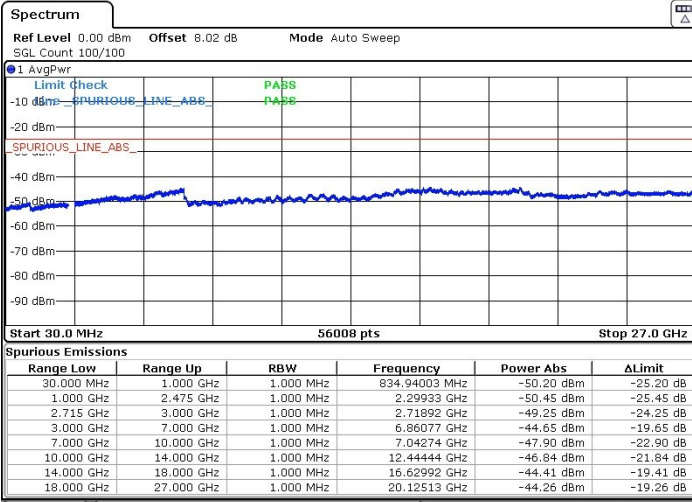

Date: 2 AUG 2018 12:06:37

Highest Channel / QPSK

Highest Channel / 16QAM

Date: 2 AUG 2018 12:08:16

Date: 2 AUG 2018 12:09:04

LTE Band 41 / 5MHz+20MHz

Lowest Channel / QPSK

Lowest Channel / 16QAM

Date: 16.AUG.2018 21:01:49

Date: 16.AUG.2018 20:59:56

LTE Band 41 / 5MHz+20MHz

Middle Channel / QPSK

Middle Channel / 16QAM

Date: 16.AUG.2018 21:03:09

Date: 16.AUG.2018 21:04:02

LTE Band 41 / 5MHz+20MHz

Highest Channel / QPSK

Highest Channel / 16QAM

Date: 16.AUG.2018 21:08:15

Date: 16.AUG.2018 21:07:16

LTE Band 41 / 10MHz+15MHz

Lowest Channel / QPSK

Lowest Channel / 16QAM

Date: 16.AUG.2018 21:41:40