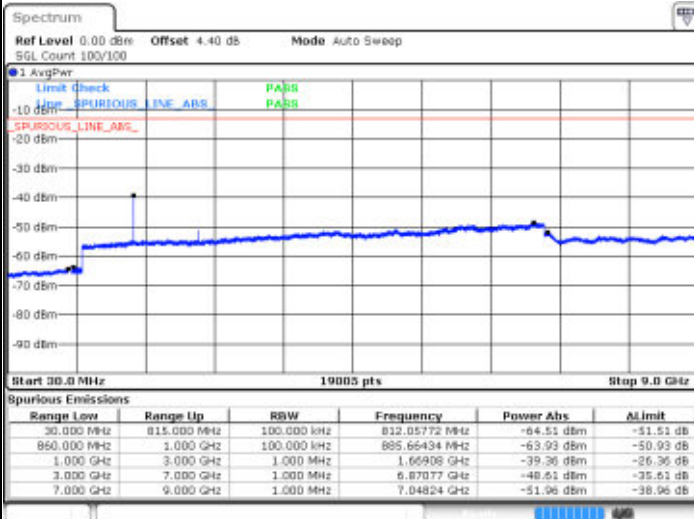

Date: 16 APR 2016 19:28:28

Middle Channel / 16QAM

Date: 16 APR 2016 19:27:45

Highest Channel / QPSK

Date: 16 APR 2016 19:28:02

Highest Channel / 16QAM

Date: 16 APR 2016 19:28:29

LTE Band 26 / 5MHz

Lowest Channel / QPSK

Lowest Channel / 16QAM

Date: 16 APR 2016 19:54:58

Date: 16 APR 2016 19:55:48

Middle Channel / QPSK

Middle Channel / 16QAM

Date: 16 APR 2016 19:58:16

Date: 16 APR 2016 19:58:35

LTE Band 26 / 5MHz

Highest Channel / QPSK

Date: 16 APR 2016 20:00:28

Highest Channel / 16QAM

Date: 16 APR 2016 20:00:53

LTE Band 26 / 10MHz

Lowest Channel / QPSK

Date: 16 APR 2016 20:43:53

Lowest Channel / 16QAM

Date: 16 APR 2016 20:43:18

LTE Band 26 / 10MHz

Middle Channel / QPSK

Middle Channel / 16QAM

Date: 16 APR 2018 20:44:28

Date: 16 APR 2018 20:44:52

Highest Channel / QPSK