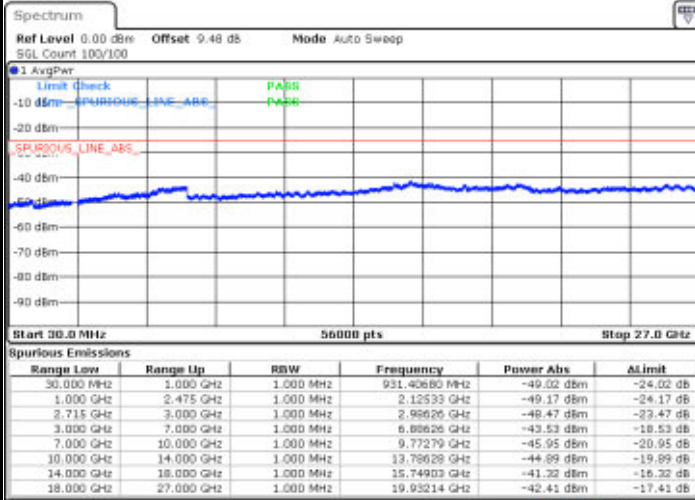

Middle Channel / 16QAM

Date: 2 AUG 2018 11:19:52

LTE Band 41 / 5MHz

Highest Channel / QPSK

Date: 2 AUG 2018 11:21:40

Highest Channel / 16QAM

Date: 2 AUG 2018 11:22:44

LTE Band 41 / 10MHz

Lowest Channel / QPSK

Date: 2 AUG 2018 11:36:44

Lowest Channel / 16QAM

Date: 2 AUG 2018 11:36:33

LTE Band 41 / 10MHz

Middle Channel / QPSK

Middle Channel / 16QAM

Date: 2 AUG 2018 11:38:15