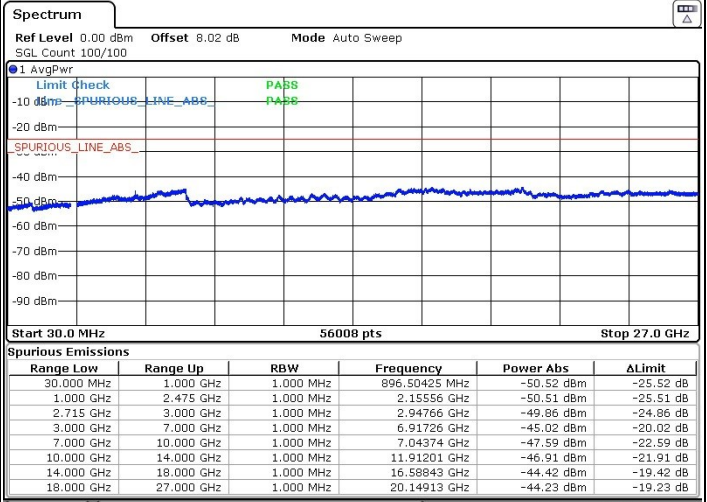

Highest Channel / QPSK

Highest Channel / 16QAM

Date: 16.AUG.2018 21:08:15

Date: 16.AUG.2018 21:07:16

LTE Band 41 / 10MHz+15MHz

Lowest Channel / QPSK

Lowest Channel / 16QAM

Date: 16.AUG.2018 21:41:40

Date: 16.AUG.2018 21:40:47

LTE Band 41 / 10MHz+15MHz

MiddleChannel / QPSK

Middle Channel / 16QAM

Date: 16.AUG.2018 21:43:13

Date: 16.AUG.2018 21:44:05

LTE Band 41 / 10MHz+15MHz

Highest Channel / QPSK

Highest Channel / 16QAM

Date: 16.AUG.2018 21:48:07

Date: 16.AUG.2018 21:47:15

LTE Band 41 / 10MHz+20MHz

Lowest Channel / QPSK

Lowest Channel / 16QAM

Date: 16.AUG.2018 22:03:09

Date: 16.AUG.2018 22:02:19

LTE Band 41 / 10MHz+20MHz

Middle Channel / QPSK

Middle Channel / 16QAM

Date: 16.AUG.2018 22:04:38

Date: 16.AUG.2018 22:05:34

LTE Band 41 / 10MHz+20MHz

Highest Channel / QPSK

Highest Channel / 16QAM