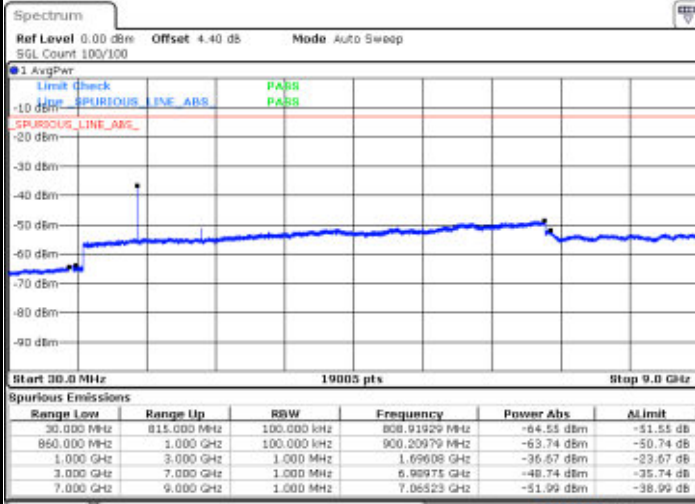

Highest Channel / 16QAM

Date: 16 APR 2016 10:58:28

Date: 16 APR 2016 11:00:23

LTE Band 26 / 1.4MHz

Lowest Channel / QPSK

Date: 16 APR 2016 18:38:10

Lowest Channel / 16QAM

Date: 16 APR 2016 18:40:10

Middle Channel / QPSK

Date: 16 APR 2016 18:48:42

Middle Channel / 16QAM

Date: 16 APR 2016 18:45:26

LTE Band 26 / 1.4MHz

Highest Channel / QPSK

Date: 16 APR 2016 18:47:16

Highest Channel / 16QAM

Date: 16 APR 2016 18:47:59

LTE Band 26 / 3MHz

Lowest Channel / QPSK

Date: 16 APR 2016 19:21:56

Lowest Channel / 16QAM

Date: 16 APR 2016 19:25:01

LTE Band 26 / 3MHz

Middle Channel / QPSK

Date: 16 APR 2016 19:28:28

Middle Channel / 16QAM

Date: 16 APR 2016 19:27:45

Highest Channel / QPSK

Date: 16 APR 2016 19:28:02

Highest Channel / 16QAM

Date: 16 APR 2016 19:28:29

LTE Band 26 / 5MHz