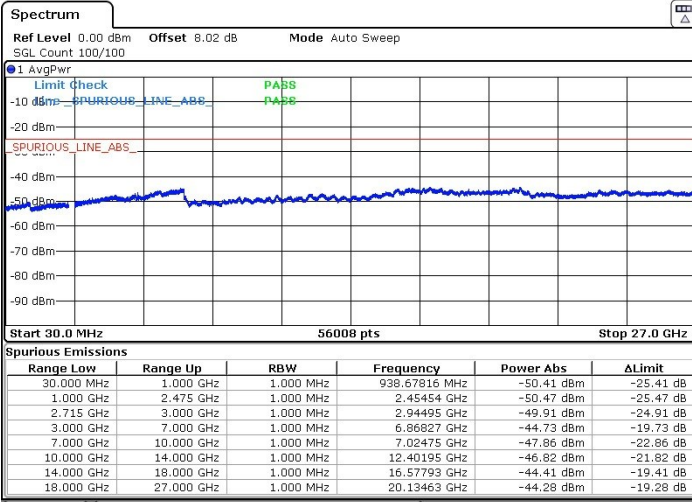

Date: 16.AUG.2018 21:01:49

Date: 16.AUG.2018 20:59:56

LTE Band 41 / 5MHz+20MHz

Middle Channel / QPSK

Middle Channel / 16QAM

Date: 16.AUG.2018 21:03:09

Date: 16.AUG.2018 21:04:02

LTE Band 41 / 5MHz+20MHz

Highest Channel / QPSK

Highest Channel / 16QAM

Date: 16.AUG.2018 21:08:15

Date: 16.AUG.2018 21:07:16

LTE Band 41 / 10MHz+15MHz

Lowest Channel / QPSK

Lowest Channel / 16QAM

Date: 16.AUG.2018 21:41:40

Date: 16.AUG.2018 21:40:47

LTE Band 41 / 10MHz+15MHz

MiddleChannel / QPSK

Middle Channel / 16QAM

Date: 16.AUG.2018 21:43:13

Date: 16.AUG.2018 21:44:05

LTE Band 41 / 10MHz+15MHz

Highest Channel / QPSK