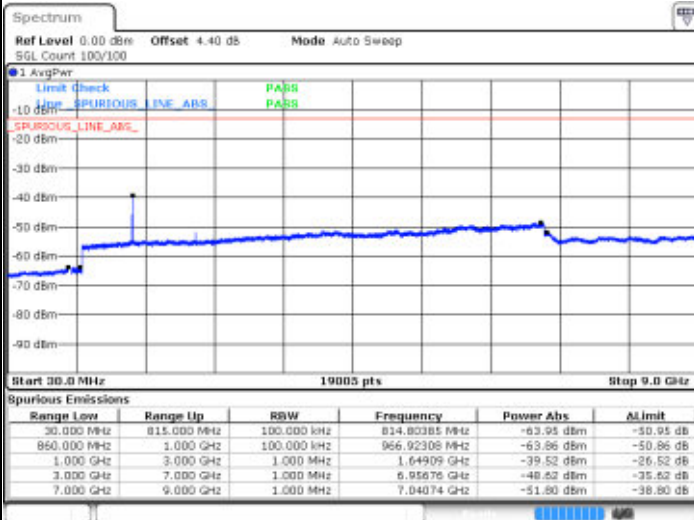

LTE Band 26 / 5MHz

Lowest Channel / QPSK

Lowest Channel / 16QAM

Date: 16 APR 2016 19:54:58