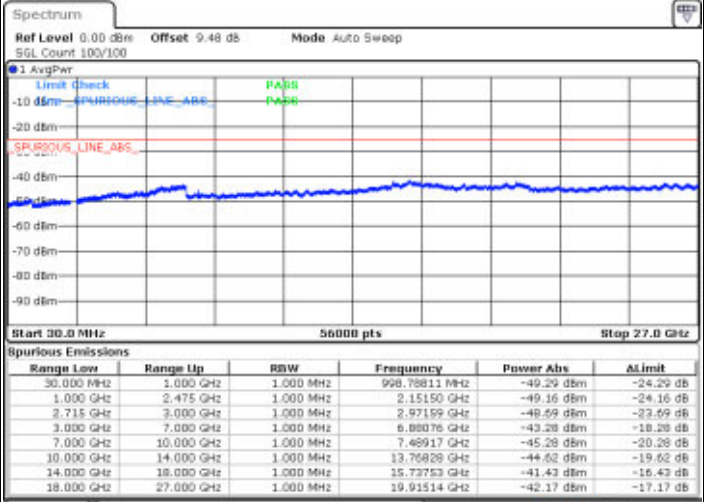

Date: 26 JUL 2018 22:11:52

LTE Band 41 / 5MHz

Lowest Channel / QPSK

Date: 2 AUG 2018 11:16:40

Lowest Channel / 16QAM

Date: 2 AUG 2018 11:17:25

Middle Channel / QPSK

Date: 2 AUG 2018 11:19:05

Middle Channel / 16QAM

Date: 2 AUG 2018 11:19:52

LTE Band 41 / 5MHz

Highest Channel / QPSK

Date: 2 AUG 2018 11:21:40

Highest Channel / 16QAM

Date: 2 AUG 2018 11:22:44

LTE Band 41 / 10MHz