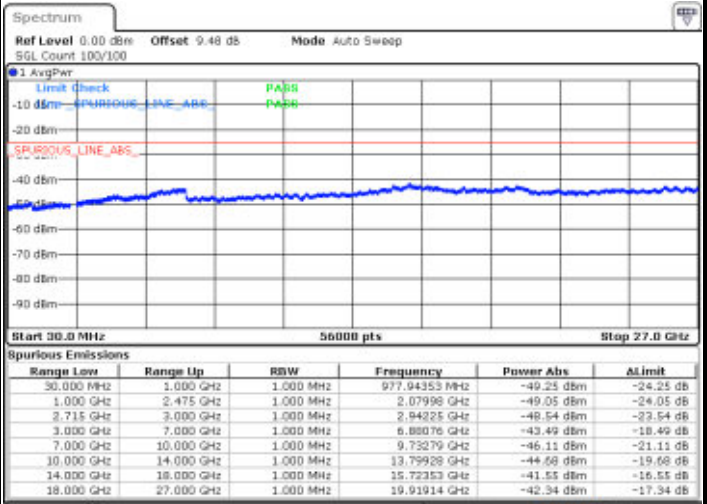

Middle Channel / 16QAM

Date: 2 AUG 2018 11:19:52

LTE Band 41 / 5MHz

Highest Channel / QPSK

Date: 2 AUG 2018 11:21:40

Highest Channel / 16QAM

Date: 2 AUG 2018 11:22:44

LTE Band 41 / 10MHz

Lowest Channel / QPSK

Date: 2 AUG 2018 11:36:44

Lowest Channel / 16QAM

Date: 2 AUG 2018 11:36:33

LTE Band 41 / 10MHz

Middle Channel / QPSK

Middle Channel / 16QAM

Date: 2 AUG 2018 11:38:15

Date: 2 AUG 2018 11:38:03

Highest Channel / QPSK

Highest Channel / 16QAM

Date: 2 AUG 2018 11:40:42

Date: 2 AUG 2018 11:42:33

LTE Band 41 / 15MHz

Lowest Channel / QPSK

Date: 2 AUG 2018 11:56:06