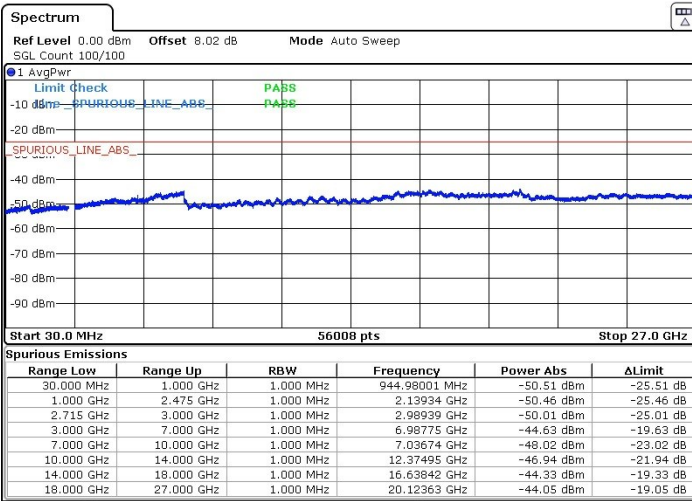

Date: 16.AUG.2018 21:40:47

LTE Band 41 / 10MHz+15MHz

MiddleChannel / QPSK

Middle Channel / 16QAM

Date: 16.AUG.2018 21:43:13

Date: 16.AUG.2018 21:44:05

LTE Band 41 / 10MHz+15MHz

Highest Channel / QPSK

Highest Channel / 16QAM

Date: 16.AUG.2018 21:48:07

Date: 16.AUG.2018 21:47:15

LTE Band 41 / 10MHz+20MHz

Lowest Channel / QPSK

Lowest Channel / 16QAM

Date: 16.AUG.2018 22:03:09

Date: 16.AUG.2018 22:02:19

LTE Band 41 / 10MHz+20MHz

Middle Channel / QPSK

Middle Channel / 16QAM

Date: 16.AUG.2018 22:04:38

Date: 16.AUG.2018 22:05:34

LTE Band 41 / 10MHz+20MHz

Highest Channel / QPSK

Highest Channel / 16QAM