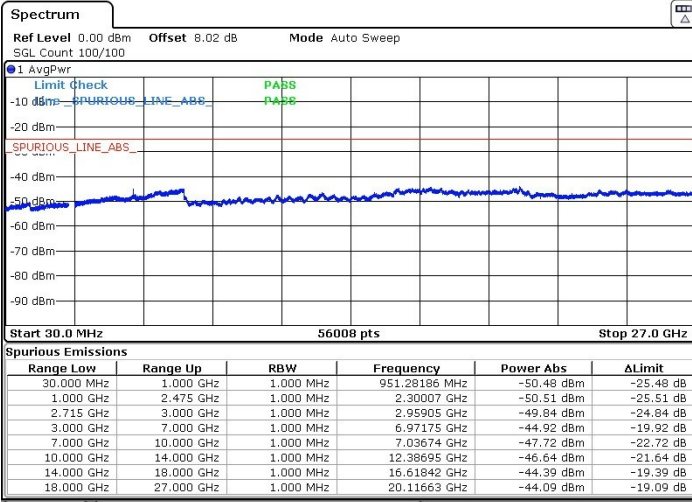

Date: 16.AUG.2018 21:40:47

LTE Band 41 / 10MHz+15MHz

MiddleChannel / QPSK

Middle Channel / 16QAM

Date: 16.AUG.2018 21:43:13

Date: 16.AUG.2018 21:44:05

LTE Band 41 / 10MHz+15MHz

Highest Channel / QPSK

Highest Channel / 16QAM

Date: 16.AUG.2018 21:48:07

Date: 16.AUG.2018 21:47:15

LTE Band 41 / 10MHz+20MHz

Lowest Channel / QPSK

Lowest Channel / 16QAM

Date: 16.AUG.2018 22:03:09

Date: 16.AUG.2018 22:02:19

LTE Band 41 / 10MHz+20MHz

Middle Channel / QPSK

Middle Channel / 16QAM

Date: 16.AUG.2018 22:04:38

Date: 16.AUG.2018 22:05:34

LTE Band 41 / 10MHz+20MHz

Highest Channel / QPSK

Highest Channel / 16QAM