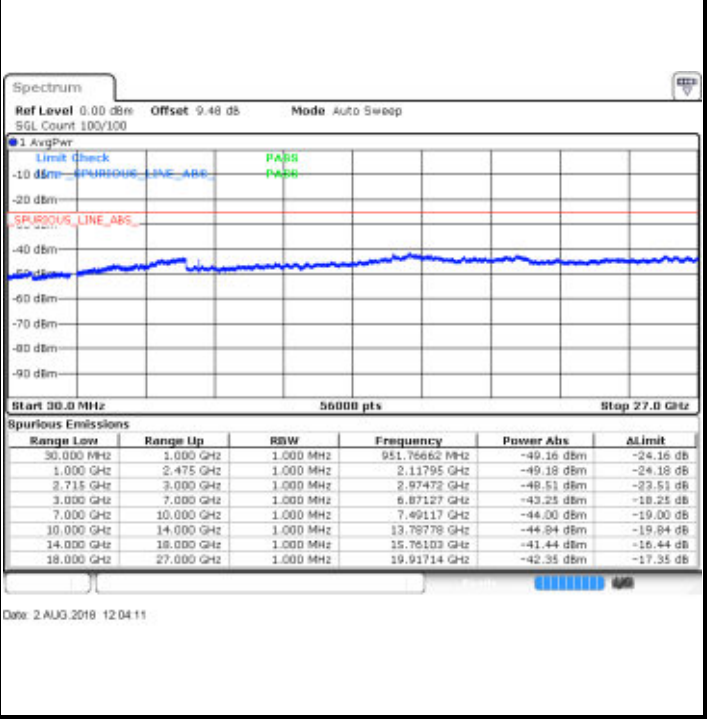

Lowest Channel / 16QAM

Date: 2 AUG 2018 11:56:44

Middle Channel / QPSK

Date: 2 AUG 2018 11:58:22

Middle Channel / 16QAM

Date: 2 AUG 2018 11:58:10

LTE Band 41 / 15MHz

Highest Channel / QPSK

Highest Channel / 16QAM

LTE Band 41 / 20MHz

Lowest Channel / QPSK

Lowest Channel / 16QAM

LTE Band 41 / 20MHz

Middle Channel / QPSK

Middle Channel / 16QAM

Date: 2 AUG 2018 12:05:49

Date: 2 AUG 2018 12:06:37

Highest Channel / QPSK

Highest Channel / 16QAM

Date: 2 AUG 2018 12:08:16

Date: 2 AUG 2018 12:09:04

LTE Band 41 / 5MHz+20MHz

Lowest Channel / QPSK

Lowest Channel / 16QAM