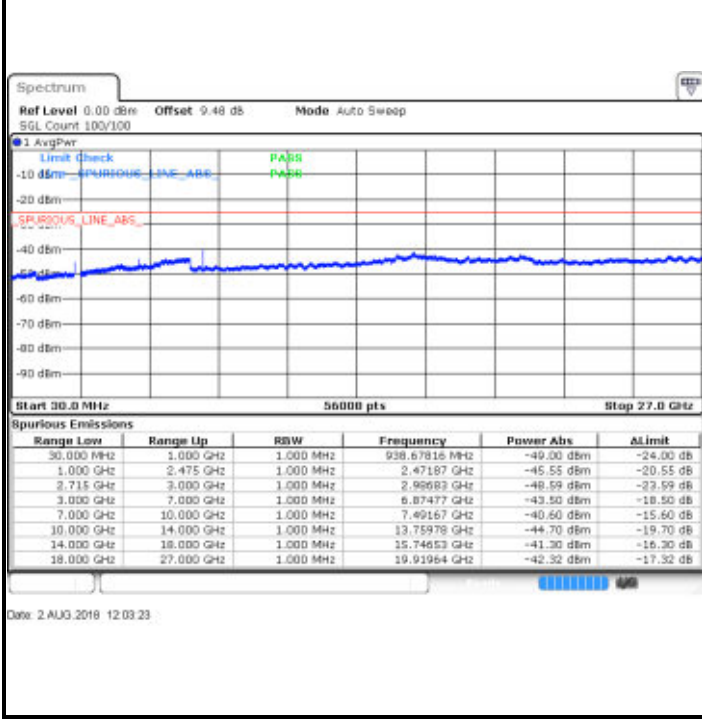

Date: 2 AUG 2018 11:38:03

Highest Channel / QPSK

Highest Channel / 16QAM

Date: 2 AUG 2018 11:40:42

Date: 2 AUG 2018 11:42:33

LTE Band 41 / 15MHz

Lowest Channel / QPSK

Date: 2 AUG 2018 11:56:06

Lowest Channel / 16QAM

Date: 2 AUG 2018 11:56:44

Middle Channel / QPSK

Date: 2 AUG 2018 11:58:22

Middle Channel / 16QAM

Date: 2 AUG 2018 11:58:10

LTE Band 41 / 15MHz

Highest Channel / QPSK

Highest Channel / 16QAM

LTE Band 41 / 20MHz

Lowest Channel / QPSK

Lowest Channel / 16QAM

LTE Band 41 / 20MHz

Middle Channel / QPSK

Middle Channel / 16QAM

Date: 2 AUG 2018 12:05:49

Date: 2 AUG 2018 12:06:37

Highest Channel / QPSK

Highest Channel / 16QAM

Date: 2 AUG 2018 12:08:16

Date: 2 AUG 2018 12:09:04

LTE Band 41 / 5MHz+20MHz

Lowest Channel / QPSK

Lowest Channel / 16QAM