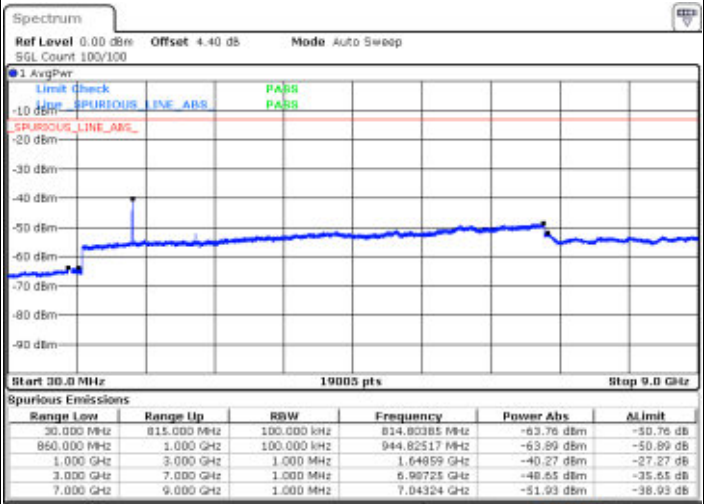

Middle Channel / QPSK

Date: 16 APR 2016 18:48:42

Middle Channel / 16QAM

Date: 16 APR 2016 18:45:26

LTE Band 26 / 1.4MHz

Highest Channel / QPSK

Date: 16 APR 2016 18:47:16

Highest Channel / 16QAM

Date: 16 APR 2016 18:47:59

LTE Band 26 / 3MHz

Lowest Channel / QPSK

Date: 16 APR 2016 19:21:56

Lowest Channel / 16QAM

Date: 16 APR 2016 19:25:01

LTE Band 26 / 3MHz

Middle Channel / QPSK

Date: 16 APR 2016 19:28:28

Middle Channel / 16QAM

Date: 16 APR 2016 19:27:45

Highest Channel / QPSK

Date: 16 APR 2016 19:28:02

Highest Channel / 16QAM

Date: 16 APR 2016 19:28:29

LTE Band 26 / 5MHz