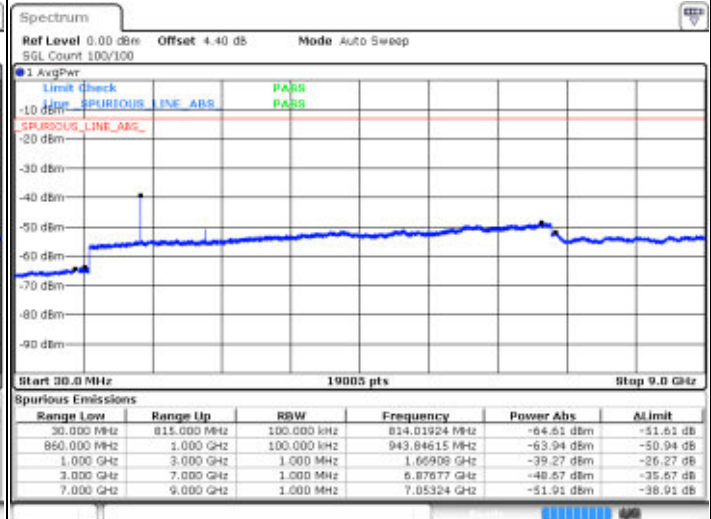

Date: 16 APR 2016 19:28:28

Middle Channel / 16QAM

Date: 16 APR 2016 19:27:45

Highest Channel / QPSK

Date: 16 APR 2016 19:28:02

Highest Channel / 16QAM

Date: 16 APR 2016 19:28:29

LTE Band 26 / 5MHz

Lowest Channel / QPSK

Lowest Channel / 16QAM

Date: 16 APR 2016 19:54:58

Date: 16 APR 2016 19:55:48

Middle Channel / QPSK

Middle Channel / 16QAM

Date: 16 APR 2016 19:58:16

Date: 16 APR 2016 19:58:35

LTE Band 26 / 5MHz

Highest Channel / QPSK

Date: 16 APR 2016 20:00:28

Highest Channel / 16QAM

Date: 16 APR 2016 20:00:53

LTE Band 26 / 10MHz

Lowest Channel / QPSK

Date: 16 APR 2016 20:43:53

Lowest Channel / 16QAM

Date: 16 APR 2016 20:43:18

LTE Band 26 / 10MHz

Middle Channel / QPSK

Middle Channel / 16QAM

Date: 16 APR 2018 20:44:28

Date: 16 APR 2018 20:44:52

Highest Channel / QPSK