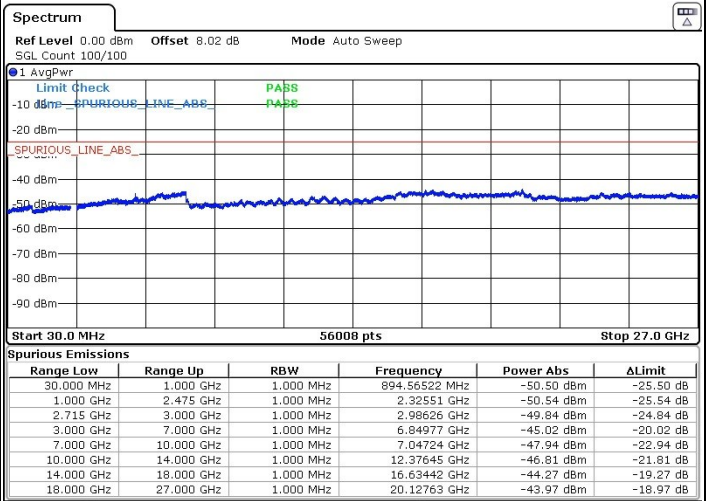

Date: 16.AUG.2018 21:01:49

Date: 16.AUG.2018 20:59:56

LTE Band 41 / 5MHz+20MHz

Middle Channel / QPSK

Middle Channel / 16QAM

Date: 16.AUG.2018 21:03:09

Date: 16.AUG.2018 21:04:02

LTE Band 41 / 5MHz+20MHz

Highest Channel / QPSK

Highest Channel / 16QAM

Date: 16.AUG.2018 21:08:15

Date: 16.AUG.2018 21:07:16

LTE Band 41 / 10MHz+15MHz

Lowest Channel / QPSK

Lowest Channel / 16QAM

Date: 16.AUG.2018 21:41:40

Date: 16.AUG.2018 21:40:47

LTE Band 41 / 10MHz+15MHz

MiddleChannel / QPSK

Middle Channel / 16QAM

Date: 16.AUG.2018 21:43:13

Date: 16.AUG.2018 21:44:05

LTE Band 41 / 10MHz+15MHz

Highest Channel / QPSK

Highest Channel / 16QAM

Date: 16.AUG.2018 21:48:07

Date: 16.AUG.2018 21:47:15

LTE Band 41 / 10MHz+20MHz

Lowest Channel / QPSK

Lowest Channel / 16QAM

Date: 16.AUG.2018 22:03:09

Date: 16.AUG.2018 22:02:19