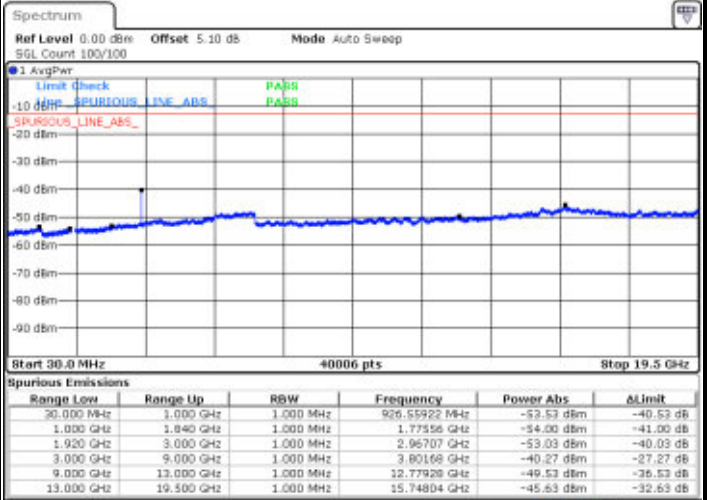

LTE Band 25 / 15MHz

Highest Channel / QPSK

Date: 16 APR 2016 10:52:21

Highest Channel / 16QAM

Date: 16 APR 2016 10:53:17

LTE Band 25 / 20MHz

Lowest Channel / QPSK

Date: 16 APR 2016 15:47:47

Lowest Channel / 16QAM

Date: 16 APR 2016 15:48:06

LTE Band 25 / 20MHz

Middle Channel / QPSK

Middle Channel / 16QAM

Date: 16 APR 2016 15:50:31

Date: 16 APR 2016 15:51:12

Highest Channel / QPSK

Highest Channel / 16QAM

Date: 16 APR 2016 10:58:28

Date: 16 APR 2016 11:00:23

LTE Band 26 / 1.4MHz

Lowest Channel / QPSK

Date: 16 APR 2016 18:38:10

Lowest Channel / 16QAM

Date: 16 APR 2016 18:40:10