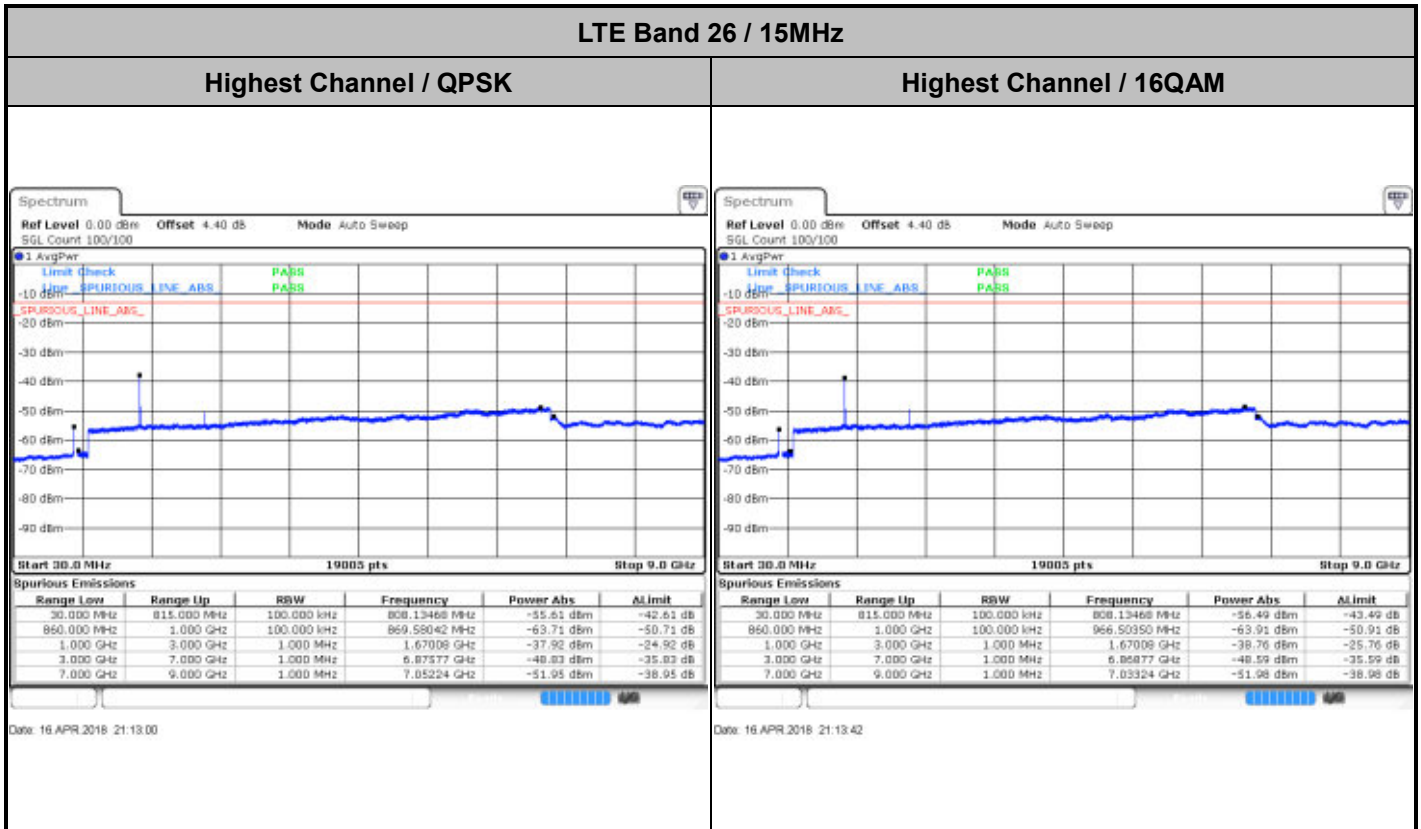

Highest Channel / 16QAM

Date: 16 APR 2018 20:48:48

Date: 16 APR 2018 20:48:17

LTE Band 26 / 15MHz

Lowest Channel / QPSK

Date: 16 APR 2016 21:06:17

Lowest Channel / 16QAM

Date: 16 APR 2016 21:06:50

Middle Channel / QPSK

Date: 16 APR 2016 21:12:20

Middle Channel / 16QAM

Date: 16 APR 2016 21:11:32

LTE Band 26 / 15MHz

CH26765 / QPSK

CH26765 / 16QAM

Date: 26 JUL 2018 22:11:30

Date: 26 JUL 2018 22:11:52

LTE Band 41 / 5MHz

Lowest Channel / QPSK

Date: 2 AUG 2018 11:16:40

Lowest Channel / 16QAM

Date: 2 AUG 2018 11:17:25

Middle Channel / QPSK

Date: 2 AUG 2018 11:19:05

Middle Channel / 16QAM

Date: 2 AUG 2018 11:19:52

LTE Band 41 / 5MHz

Highest Channel / QPSK

Date: 2 AUG 2018 11:21:40

Highest Channel / 16QAM

Date: 2 AUG 2018 11:22:44

LTE Band 41 / 10MHz