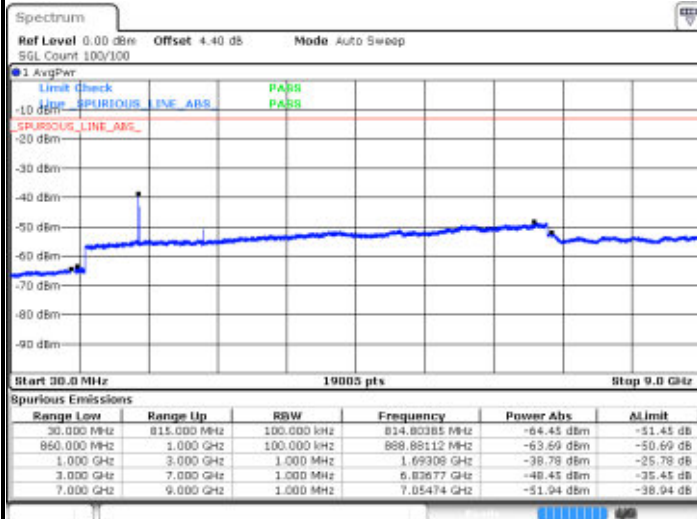

Middle Channel / QPSK

Date: 16 APR 2016 18:48:42

Middle Channel / 16QAM

Date: 16 APR 2016 18:45:26

LTE Band 26 / 1.4MHz

Highest Channel / QPSK

Date: 16 APR 2016 18:47:16

Highest Channel / 16QAM

Date: 16 APR 2016 18:47:59

LTE Band 26 / 3MHz

Lowest Channel / QPSK

Date: 16 APR 2016 19:21:56

Lowest Channel / 16QAM

Date: 16 APR 2016 19:25:01

LTE Band 26 / 3MHz

Middle Channel / QPSK

Date: 16 APR 2016 19:28:28

Middle Channel / 16QAM

Date: 16 APR 2016 19:27:45

Highest Channel / QPSK

Date: 16 APR 2016 19:28:02

Highest Channel / 16QAM

Date: 16 APR 2016 19:28:29

LTE Band 26 / 5MHz