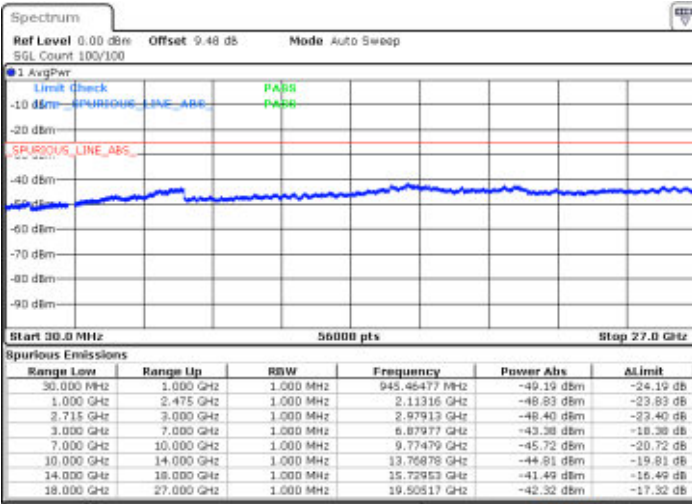

Middle Channel / 16QAM

Date: 2 AUG 2018 11:19:52

LTE Band 41 / 5MHz

Highest Channel / QPSK

Date: 2 AUG 2018 11:21:40

Highest Channel / 16QAM

Date: 2 AUG 2018 11:22:44

LTE Band 41 / 10MHz

Lowest Channel / QPSK

Date: 2 AUG 2018 11:36:44

Lowest Channel / 16QAM

Date: 2 AUG 2018 11:36:33

LTE Band 41 / 10MHz

Middle Channel / QPSK

Middle Channel / 16QAM

Date: 2 AUG 2018 11:38:15

Date: 2 AUG 2018 11:38:03

Highest Channel / QPSK

Highest Channel / 16QAM

Date: 2 AUG 2018 11:40:42

Date: 2 AUG 2018 11:42:33

LTE Band 41 / 15MHz

Lowest Channel / QPSK

Date: 2 AUG 2018 11:56:06