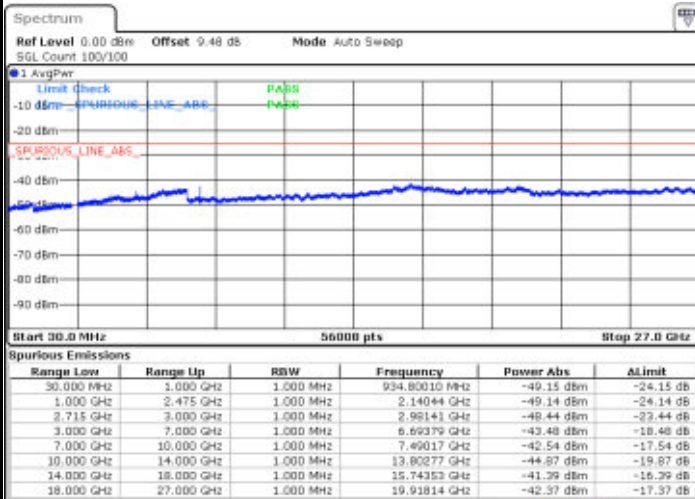

Middle Channel / 16QAM

Date: 2 AUG 2018 11:19:52

LTE Band 41 / 5MHz

Highest Channel / QPSK

Date: 2 AUG 2018 11:21:40

Highest Channel / 16QAM

Date: 2 AUG 2018 11:22:44

LTE Band 41 / 10MHz

Lowest Channel / QPSK

Date: 2 AUG 2018 11:36:44

Lowest Channel / 16QAM

Date: 2 AUG 2018 11:36:33

LTE Band 41 / 10MHz

Middle Channel / QPSK

Middle Channel / 16QAM

Date: 2 AUG 2018 11:38:15