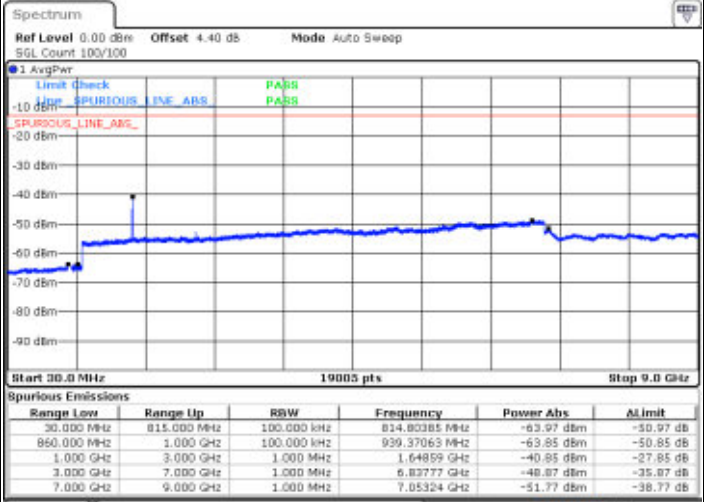

Lowest Channel / 16QAM

Date: 16 APR 2016 15:48:06

LTE Band 25 / 20MHz

Middle Channel / QPSK

Middle Channel / 16QAM

Date: 16 APR 2016 15:50:31

Date: 16 APR 2016 15:51:12

Highest Channel / QPSK

Highest Channel / 16QAM

Date: 16 APR 2016 10:58:28

Date: 16 APR 2016 11:00:23

LTE Band 26 / 1.4MHz

Lowest Channel / QPSK

Date: 16 APR 2016 18:38:10

Lowest Channel / 16QAM

Date: 16 APR 2016 18:40:10

Middle Channel / QPSK

Date: 16 APR 2016 18:48:42

Middle Channel / 16QAM

Date: 16 APR 2016 18:45:26

LTE Band 26 / 1.4MHz

Highest Channel / QPSK

Date: 16 APR 2016 18:47:16

Highest Channel / 16QAM