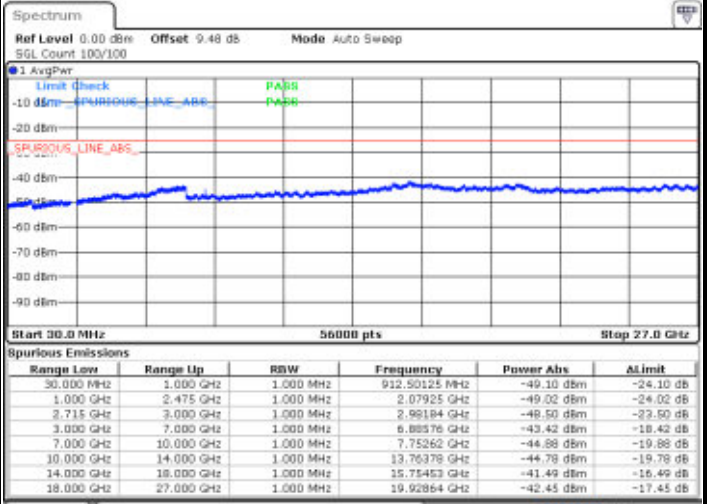

Lowest Channel / 16QAM

Date: 2 AUG 2018 11:56:44

Middle Channel / QPSK

Date: 2 AUG 2018 11:58:22

Middle Channel / 16QAM

Date: 2 AUG 2018 11:58:10

LTE Band 41 / 15MHz

Highest Channel / QPSK

Highest Channel / 16QAM

LTE Band 41 / 20MHz

Lowest Channel / QPSK

Lowest Channel / 16QAM

LTE Band 41 / 20MHz

Middle Channel / QPSK

Middle Channel / 16QAM

Date: 2 AUG 2018 12:05:49

Date: 2 AUG 2018 12:06:37

Highest Channel / QPSK

Highest Channel / 16QAM

Date: 2 AUG 2018 12:08:16

Date: 2 AUG 2018 12:09:04

LTE Band 41 / 5MHz+20MHz

Lowest Channel / QPSK

Lowest Channel / 16QAM