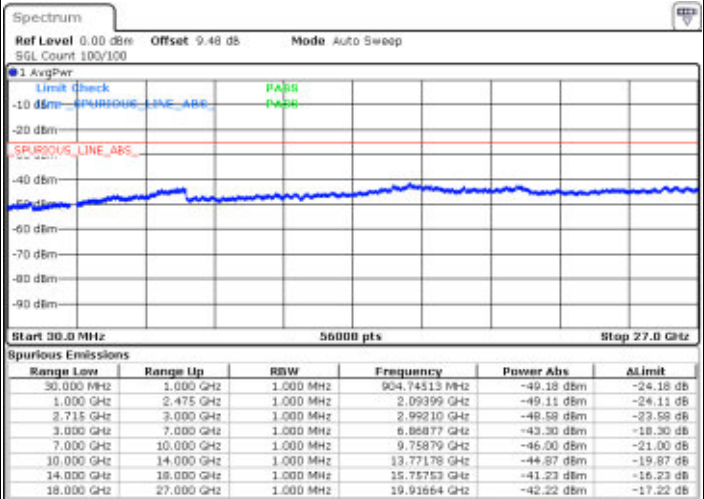

Date: 2 AUG 2018 11:38:03

Highest Channel / QPSK

Highest Channel / 16QAM

Date: 2 AUG 2018 11:40:42

Date: 2 AUG 2018 11:42:33

LTE Band 41 / 15MHz

Lowest Channel / QPSK

Date: 2 AUG 2018 11:56:06

Lowest Channel / 16QAM

Date: 2 AUG 2018 11:56:44

Middle Channel / QPSK

Date: 2 AUG 2018 11:58:22

Middle Channel / 16QAM

Date: 2 AUG 2018 11:58:10

LTE Band 41 / 15MHz

Highest Channel / QPSK

Highest Channel / 16QAM

LTE Band 41 / 20MHz

Lowest Channel / QPSK

Lowest Channel / 16QAM

LTE Band 41 / 20MHz

Middle Channel / QPSK

Middle Channel / 16QAM

Date: 2 AUG 2018 12:05:49

Date: 2 AUG 2018 12:06:37

Highest Channel / QPSK

Highest Channel / 16QAM

Date: 2 AUG 2018 12:08:16

Date: 2 AUG 2018 12:09:04

LTE Band 41 / 5MHz+20MHz

Lowest Channel / QPSK

Lowest Channel / 16QAM