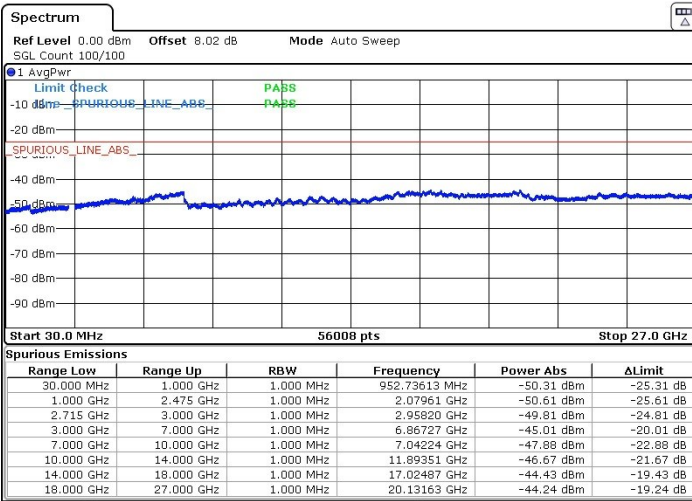

Date: 16.AUG.2018 21:01:49

Date: 16.AUG.2018 20:59:56

LTE Band 41 / 5MHz+20MHz

Middle Channel / QPSK

Middle Channel / 16QAM

Date: 16.AUG.2018 21:03:09

Date: 16.AUG.2018 21:04:02

LTE Band 41 / 5MHz+20MHz

Highest Channel / QPSK

Highest Channel / 16QAM

Date: 16.AUG.2018 21:08:15

Date: 16.AUG.2018 21:07:16

LTE Band 41 / 10MHz+15MHz

Lowest Channel / QPSK

Lowest Channel / 16QAM

Date: 16.AUG.2018 21:41:40

Date: 16.AUG.2018 21:40:47

LTE Band 41 / 10MHz+15MHz

MiddleChannel / QPSK

Middle Channel / 16QAM

Date: 16.AUG.2018 21:43:13

Date: 16.AUG.2018 21:44:05

LTE Band 41 / 10MHz+15MHz

Highest Channel / QPSK