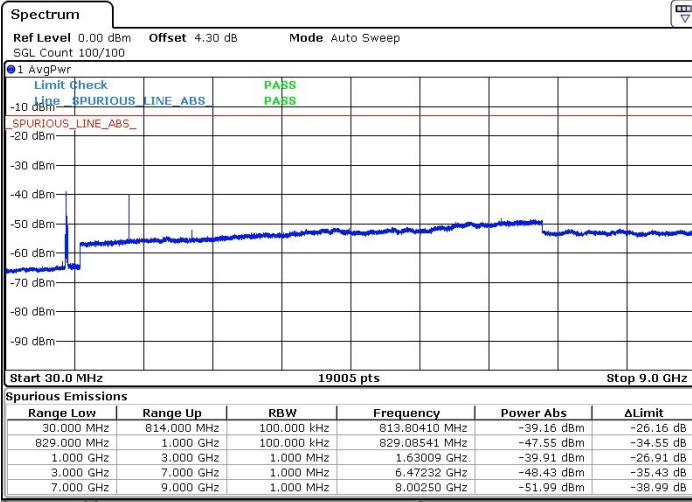

Highest Channel / 16QAM

Date: 16 APR 2018 20:48:48

Date: 16 APR 2018 20:48:17

LTE Band 26 / 15MHz

Lowest Channel / QPSK

Date: 16 APR 2016 21:06:17

Lowest Channel / 16QAM

Date: 16 APR 2016 21:06:50

Middle Channel / QPSK

Date: 16 APR 2016 21:12:20

Middle Channel / 16QAM

Date: 16 APR 2016 21:11:32

LTE Band 26 / 15MHz

CH26765 / QPSK

CH26765 / 16QAM

Date: 26 JUL 2018 22:11:30

Date: 26 JUL 2018 22:11:52

LTE Band 41 / 5MHz

Lowest Channel / QPSK

Date: 2 AUG 2018 11:16:40

Lowest Channel / 16QAM

Date: 2 AUG 2018 11:17:25

Middle Channel / QPSK

Date: 2 AUG 2018 11:19:05