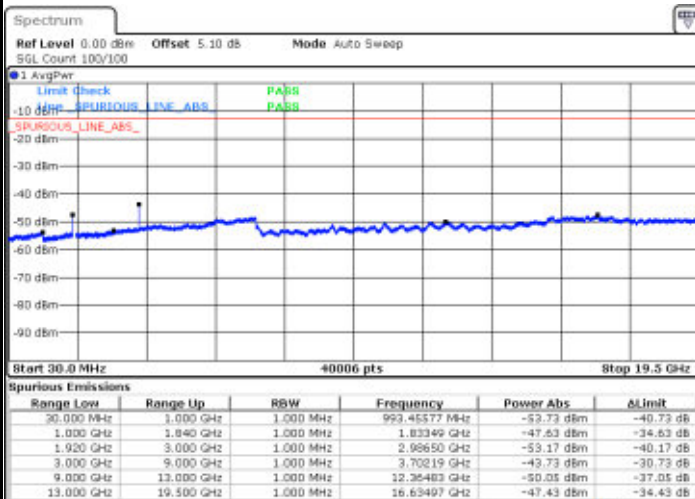

LTE Band 25 / 15MHz

Highest Channel / QPSK

Date: 16 APR 2016 10:52:21

Highest Channel / 16QAM

Date: 16 APR 2016 10:53:17

LTE Band 25 / 20MHz

Lowest Channel / QPSK

Date: 16 APR 2016 15:47:47

Lowest Channel / 16QAM

Date: 16 APR 2016 15:48:06

LTE Band 25 / 20MHz

Middle Channel / QPSK

Middle Channel / 16QAM

Date: 16 APR 2016 15:50:31

Date: 16 APR 2016 15:51:12

Highest Channel / QPSK