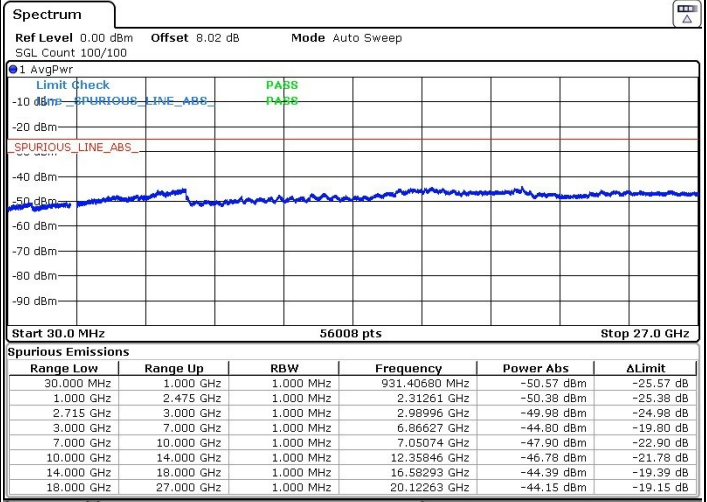

Highest Channel / 16QAM

Date: 16.AUG.2018 21:48:07

Date: 16.AUG.2018 21:47:15

LTE Band 41 / 10MHz+20MHz

Lowest Channel / QPSK

Lowest Channel / 16QAM

Date: 16.AUG.2018 22:03:09

Date: 16.AUG.2018 22:02:19

LTE Band 41 / 10MHz+20MHz

Middle Channel / QPSK

Middle Channel / 16QAM

Date: 16.AUG.2018 22:04:38

Date: 16.AUG.2018 22:05:34

LTE Band 41 / 10MHz+20MHz

Highest Channel / QPSK

Highest Channel / 16QAM

Date: 16.AUG.2018 22:09:32

Date: 16.AUG.2018 22:08:39

LTE Band 41 / 15MHz+10MHz

Lowest Channel / QPSK

Lowest Channel / 16QAM

Date: 16.AUG.2018 21:50:08

Date: 16.AUG.2018 21:51:11