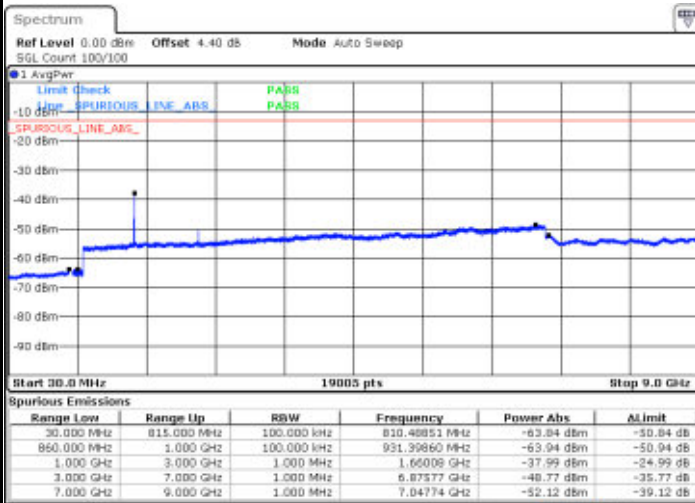

Middle Channel / QPSK

Date: 16 APR 2016 21:12:20