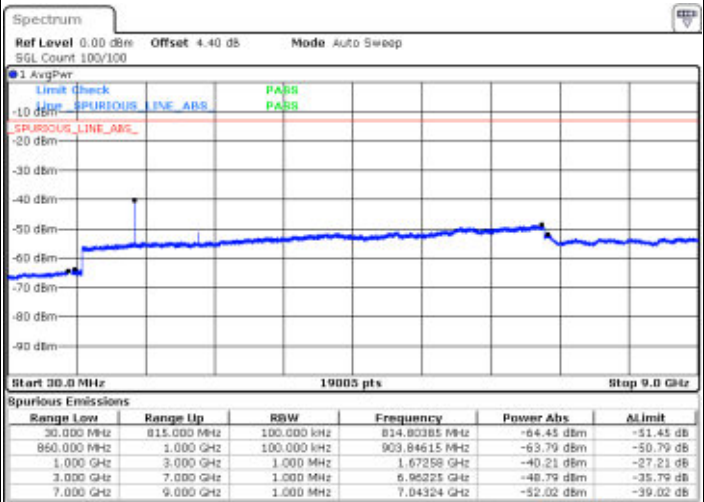

Lowest Channel / 16QAM

Date: 16 APR 2016 15:48:06

LTE Band 25 / 20MHz

Middle Channel / QPSK

Middle Channel / 16QAM

Date: 16 APR 2016 15:50:31

Date: 16 APR 2016 15:51:12

Highest Channel / QPSK

Highest Channel / 16QAM

Date: 16 APR 2016 10:58:28

Date: 16 APR 2016 11:00:23

LTE Band 26 / 1.4MHz

Lowest Channel / QPSK

Date: 16 APR 2016 18:38:10

Lowest Channel / 16QAM

Date: 16 APR 2016 18:40:10

Middle Channel / QPSK

Date: 16 APR 2016 18:48:42

Middle Channel / 16QAM

Date: 16 APR 2016 18:45:26

LTE Band 26 / 1.4MHz

Highest Channel / QPSK

Date: 16 APR 2016 18:47:16

Highest Channel / 16QAM