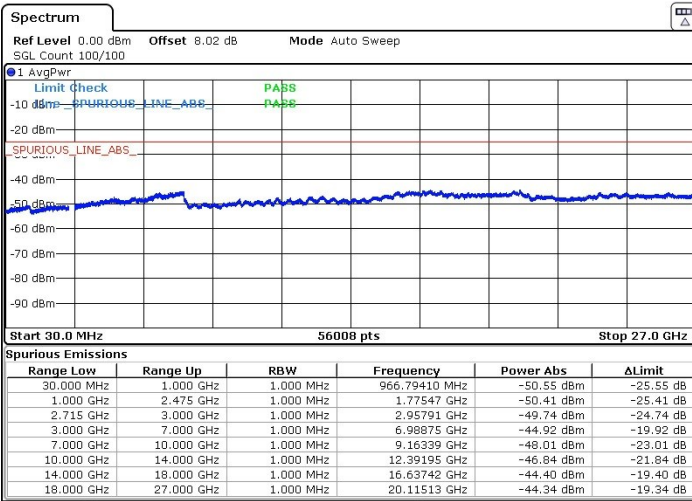

Highest Channel / QPSK

Highest Channel / 16QAM

Date: 16.AUG.2018 21:08:15

Date: 16.AUG.2018 21:07:16

LTE Band 41 / 10MHz+15MHz

Lowest Channel / QPSK

Lowest Channel / 16QAM

Date: 16.AUG.2018 21:41:40

Date: 16.AUG.2018 21:40:47

LTE Band 41 / 10MHz+15MHz

MiddleChannel / QPSK

Middle Channel / 16QAM

Date: 16.AUG.2018 21:43:13

Date: 16.AUG.2018 21:44:05

LTE Band 41 / 10MHz+15MHz

Highest Channel / QPSK

Highest Channel / 16QAM

Date: 16.AUG.2018 21:48:07

Date: 16.AUG.2018 21:47:15

LTE Band 41 / 10MHz+20MHz

Lowest Channel / QPSK

Lowest Channel / 16QAM

Date: 16.AUG.2018 22:03:09

Date: 16.AUG.2018 22:02:19