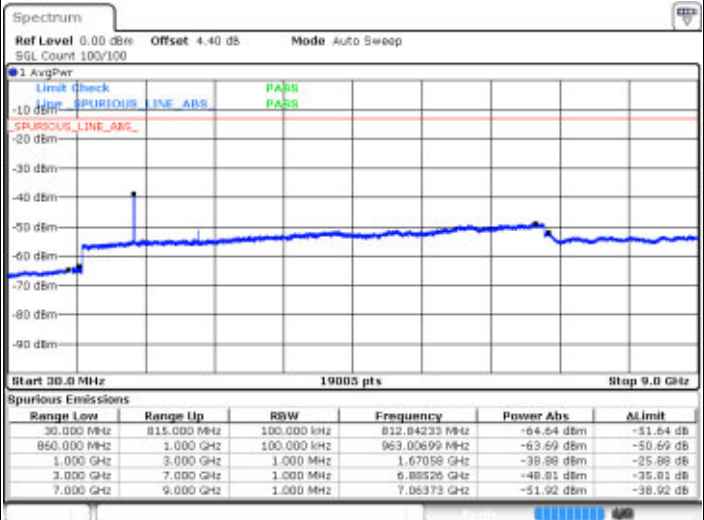

Middle Channel / QPSK

Date: 16 APR 2016 18:48:42

Middle Channel / 16QAM

Date: 16 APR 2016 18:45:26

LTE Band 26 / 1.4MHz

Highest Channel / QPSK

Date: 16 APR 2016 18:47:16

Highest Channel / 16QAM

Date: 16 APR 2016 18:47:59

LTE Band 26 / 3MHz

Lowest Channel / QPSK

Date: 16 APR 2016 19:21:56

Lowest Channel / 16QAM

Date: 16 APR 2016 19:25:01

LTE Band 26 / 3MHz

Middle Channel / QPSK

Date: 16 APR 2016 19:28:28

Middle Channel / 16QAM

Date: 16 APR 2016 19:27:45

Highest Channel / QPSK

Date: 16 APR 2016 19:28:02

Highest Channel / 16QAM

Date: 16 APR 2016 19:28:29

LTE Band 26 / 5MHz