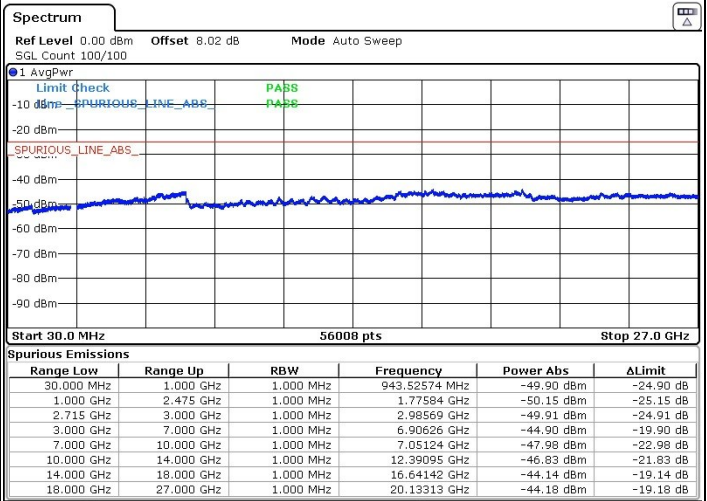

Highest Channel / QPSK

Highest Channel / 16QAM

Date: 16.AUG.2018 21:08:15

Date: 16.AUG.2018 21:07:16

LTE Band 41 / 10MHz+15MHz

Lowest Channel / QPSK

Lowest Channel / 16QAM

Date: 16.AUG.2018 21:41:40

Date: 16.AUG.2018 21:40:47

LTE Band 41 / 10MHz+15MHz

MiddleChannel / QPSK

Middle Channel / 16QAM

Date: 16.AUG.2018 21:43:13

Date: 16.AUG.2018 21:44:05

LTE Band 41 / 10MHz+15MHz

Highest Channel / QPSK

Highest Channel / 16QAM

Date: 16.AUG.2018 21:48:07

Date: 16.AUG.2018 21:47:15

LTE Band 41 / 10MHz+20MHz

Lowest Channel / QPSK

Lowest Channel / 16QAM

Date: 16.AUG.2018 22:03:09

Date: 16.AUG.2018 22:02:19