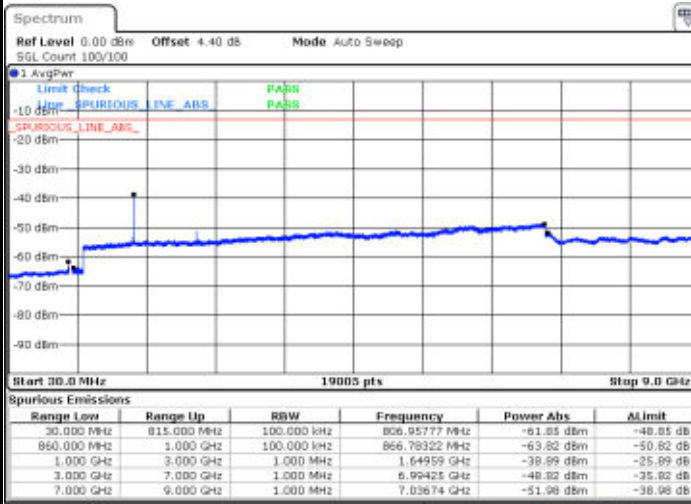

LTE Band 26 / 5MHz

Highest Channel / QPSK

Date: 16 APR 2016 20:00:28

Highest Channel / 16QAM

Date: 16 APR 2016 20:00:53

LTE Band 26 / 10MHz

Lowest Channel / QPSK

Date: 16 APR 2016 20:43:53

Lowest Channel / 16QAM

Date: 16 APR 2016 20:43:18

LTE Band 26 / 10MHz

Middle Channel / QPSK

Middle Channel / 16QAM

Date: 16 APR 2018 20:44:28

Date: 16 APR 2018 20:44:52

Highest Channel / QPSK