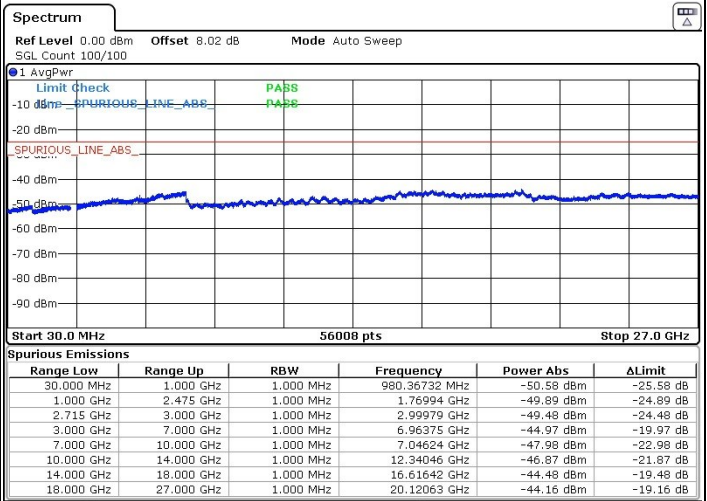

Highest Channel / 16QAM

LTE Band 41 / 20MHz

Lowest Channel / QPSK

Lowest Channel / 16QAM

LTE Band 41 / 20MHz

Middle Channel / QPSK

Middle Channel / 16QAM

Date: 2 AUG 2018 12:05:49

Date: 2 AUG 2018 12:06:37

Highest Channel / QPSK

Highest Channel / 16QAM

Date: 2 AUG 2018 12:08:16

Date: 2 AUG 2018 12:09:04

LTE Band 41 / 5MHz+20MHz

Lowest Channel / QPSK

Lowest Channel / 16QAM

Date: 16.AUG.2018 21:01:49

Date: 16.AUG.2018 20:59:56

LTE Band 41 / 5MHz+20MHz

Middle Channel / QPSK

Middle Channel / 16QAM

Date: 16.AUG.2018 21:03:09

Date: 16.AUG.2018 21:04:02

LTE Band 41 / 5MHz+20MHz

Highest Channel / QPSK

Highest Channel / 16QAM

Date: 16.AUG.2018 21:08:15

Date: 16.AUG.2018 21:07:16

LTE Band 41 / 10MHz+15MHz

Lowest Channel / QPSK

Lowest Channel / 16QAM

Date: 16.AUG.2018 21:41:40