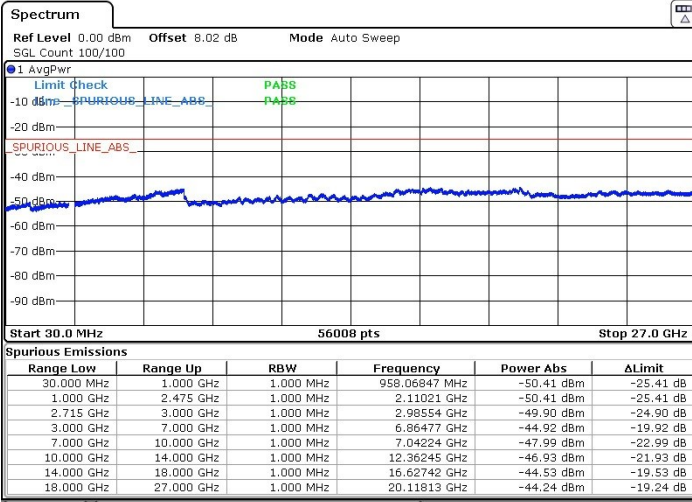

Highest Channel / 16QAM

Date: 16.AUG.2018 21:48:07

Date: 16.AUG.2018 21:47:15

LTE Band 41 / 10MHz+20MHz

Lowest Channel / QPSK

Lowest Channel / 16QAM

Date: 16.AUG.2018 22:03:09

Date: 16.AUG.2018 22:02:19

LTE Band 41 / 10MHz+20MHz

Middle Channel / QPSK

Middle Channel / 16QAM

Date: 16.AUG.2018 22:04:38

Date: 16.AUG.2018 22:05:34

LTE Band 41 / 10MHz+20MHz

Highest Channel / QPSK

Highest Channel / 16QAM

Date: 16.AUG.2018 22:09:32

Date: 16.AUG.2018 22:08:39

LTE Band 41 / 15MHz+10MHz

Lowest Channel / QPSK

Lowest Channel / 16QAM

Date: 16.AUG.2018 21:50:08

Date: 16.AUG.2018 21:51:11