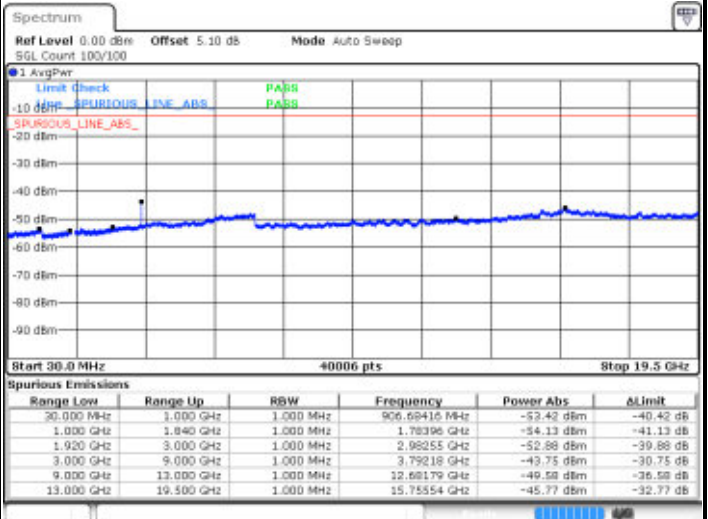

Lowest Channel / 16QAM

Date: 16 APR 2016 15:48:06

LTE Band 25 / 20MHz

Middle Channel / QPSK

Middle Channel / 16QAM

Date: 16 APR 2016 15:50:31

Date: 16 APR 2016 15:51:12

Highest Channel / QPSK

Highest Channel / 16QAM

Date: 16 APR 2016 10:58:28

Date: 16 APR 2016 11:00:23

LTE Band 26 / 1.4MHz

Lowest Channel / QPSK

Date: 16 APR 2016 18:38:10

Lowest Channel / 16QAM

Date: 16 APR 2016 18:40:10