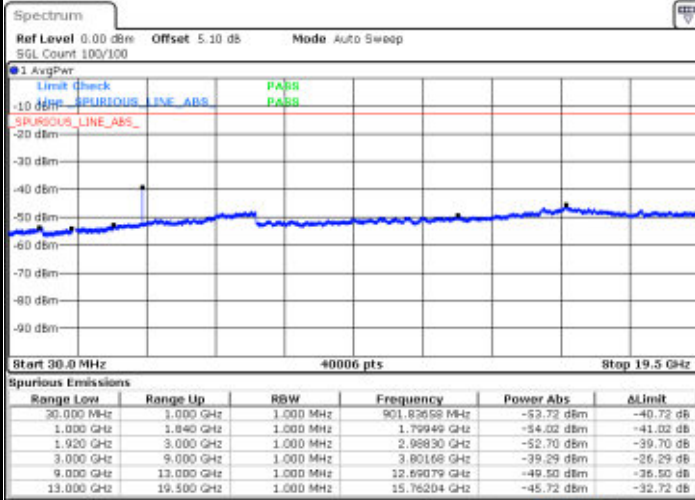

LTE Band 25 / 15MHz

Highest Channel / QPSK

Date: 16 APR 2016 10:52:21

Highest Channel / 16QAM

Date: 16 APR 2016 10:53:17

LTE Band 25 / 20MHz

Lowest Channel / QPSK

Date: 16 APR 2016 15:47:47

Lowest Channel / 16QAM

Date: 16 APR 2016 15:48:06

LTE Band 25 / 20MHz

Middle Channel / QPSK

Middle Channel / 16QAM

Date: 16 APR 2016 15:50:31

Date: 16 APR 2016 15:51:12

Highest Channel / QPSK

Highest Channel / 16QAM

Date: 16 APR 2016 10:58:28

Date: 16 APR 2016 11:00:23

LTE Band 26 / 1.4MHz

Lowest Channel / QPSK

Date: 16 APR 2016 18:38:10

Lowest Channel / 16QAM

Date: 16 APR 2016 18:40:10