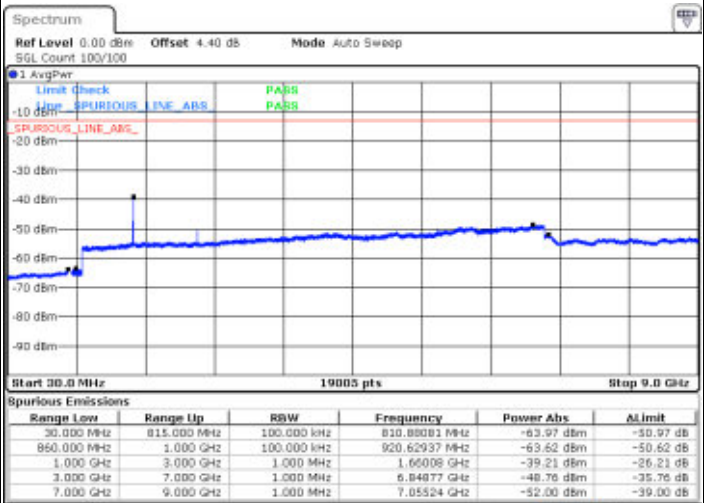

Middle Channel / 16QAM

Date: 16 APR 2016 21:11:32