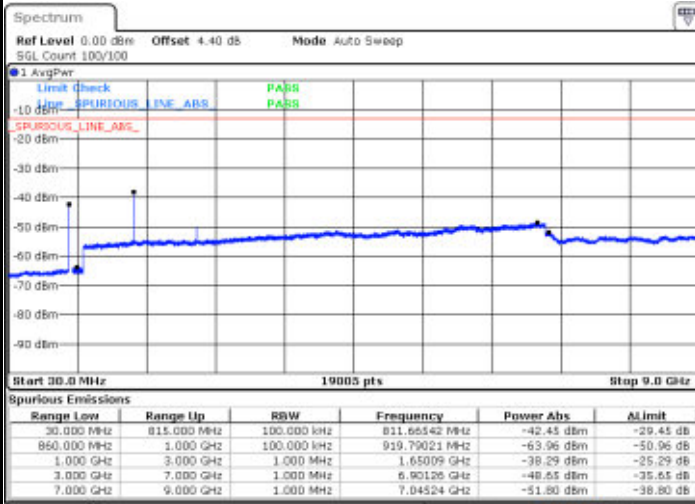

Lowest Channel / 16QAM

Date: 16 APR 2016 20:43:18

LTE Band 26 / 10MHz

Middle Channel / QPSK

Middle Channel / 16QAM

Date: 16 APR 2018 20:44:28

Date: 16 APR 2018 20:44:52

Highest Channel / QPSK

Highest Channel / 16QAM

Date: 16 APR 2018 20:48:48

Date: 16 APR 2018 20:48:17

LTE Band 26 / 15MHz

Lowest Channel / QPSK

Date: 16 APR 2016 21:06:17

Lowest Channel / 16QAM

Date: 16 APR 2016 21:06:50