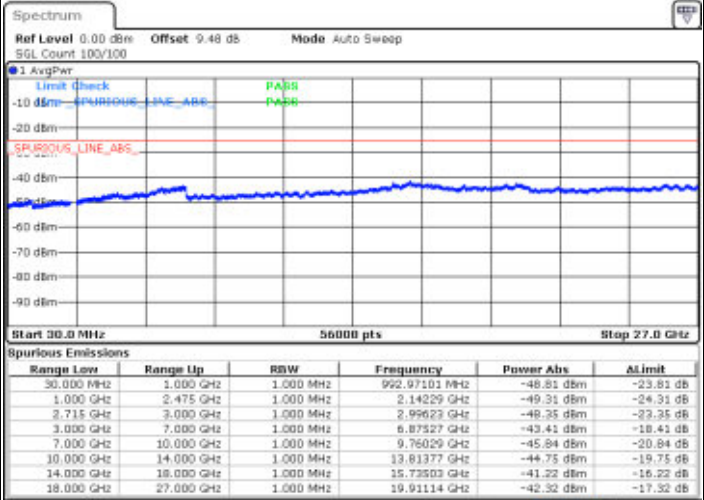

Date: 26 JUL 2018 22:11:52

LTE Band 41 / 5MHz

Lowest Channel / QPSK

Date: 2 AUG 2018 11:16:40

Lowest Channel / 16QAM

Date: 2 AUG 2018 11:17:25

Middle Channel / QPSK

Date: 2 AUG 2018 11:19:05

Middle Channel / 16QAM

Date: 2 AUG 2018 11:19:52

LTE Band 41 / 5MHz

Highest Channel / QPSK

Date: 2 AUG 2018 11:21:40

Highest Channel / 16QAM

Date: 2 AUG 2018 11:22:44

LTE Band 41 / 10MHz

Lowest Channel / QPSK

Date: 2 AUG 2018 11:36:44

Lowest Channel / 16QAM

Date: 2 AUG 2018 11:36:33

LTE Band 41 / 10MHz

Middle Channel / QPSK

Middle Channel / 16QAM

Date: 2 AUG 2018 11:38:15