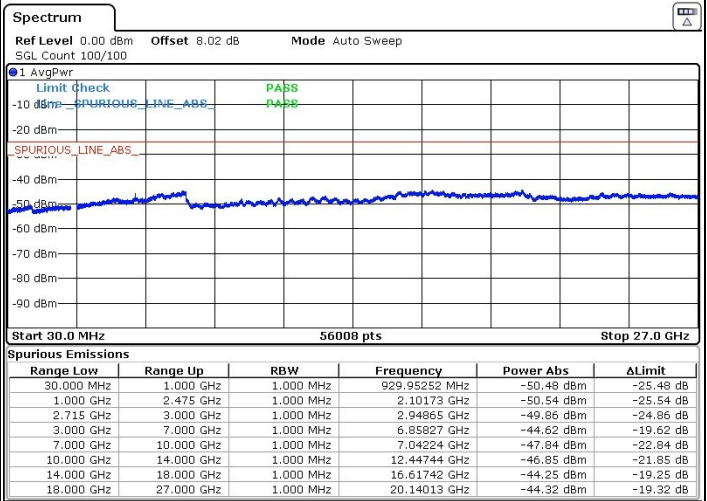

Highest Channel / 16QAM

Date: 16.AUG.2018 21:48:07

Date: 16.AUG.2018 21:47:15

LTE Band 41 / 10MHz+20MHz

Lowest Channel / QPSK

Lowest Channel / 16QAM

Date: 16.AUG.2018 22:03:09

Date: 16.AUG.2018 22:02:19

LTE Band 41 / 10MHz+20MHz

Middle Channel / QPSK

Middle Channel / 16QAM

Date: 16.AUG.2018 22:04:38

Date: 16.AUG.2018 22:05:34

LTE Band 41 / 10MHz+20MHz

Highest Channel / QPSK

Highest Channel / 16QAM

Date: 16.AUG.2018 22:09:32

Date: 16.AUG.2018 22:08:39

LTE Band 41 / 15MHz+10MHz

Lowest Channel / QPSK

Lowest Channel / 16QAM

Date: 16.AUG.2018 21:50:08

Date: 16.AUG.2018 21:51:11