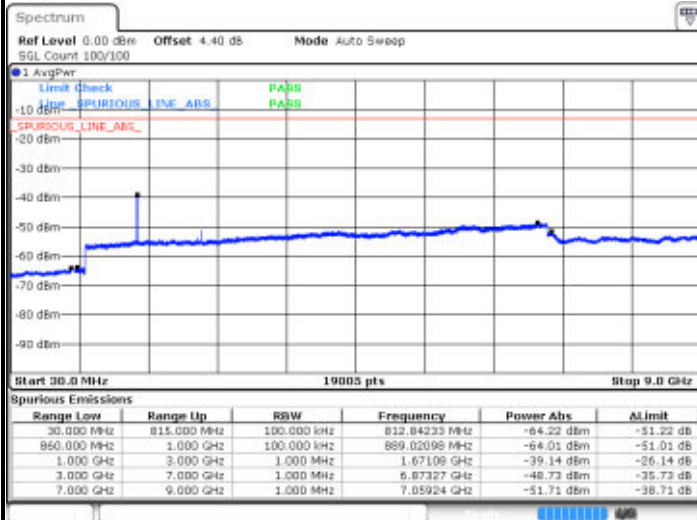

Middle Channel / QPSK

Date: 16 APR 2016 18:48:42

Middle Channel / 16QAM

Date: 16 APR 2016 18:45:26

LTE Band 26 / 1.4MHz

Highest Channel / QPSK

Date: 16 APR 2016 18:47:16

Highest Channel / 16QAM

Date: 16 APR 2016 18:47:59

LTE Band 26 / 3MHz

Lowest Channel / QPSK

Date: 16 APR 2016 19:21:56

Lowest Channel / 16QAM

Date: 16 APR 2016 19:25:01

LTE Band 26 / 3MHz

Middle Channel / QPSK

Date: 16 APR 2016 19:28:28

Middle Channel / 16QAM

Date: 16 APR 2016 19:27:45

Highest Channel / QPSK

Date: 16 APR 2016 19:28:02

Highest Channel / 16QAM

Date: 16 APR 2016 19:28:29

LTE Band 26 / 5MHz