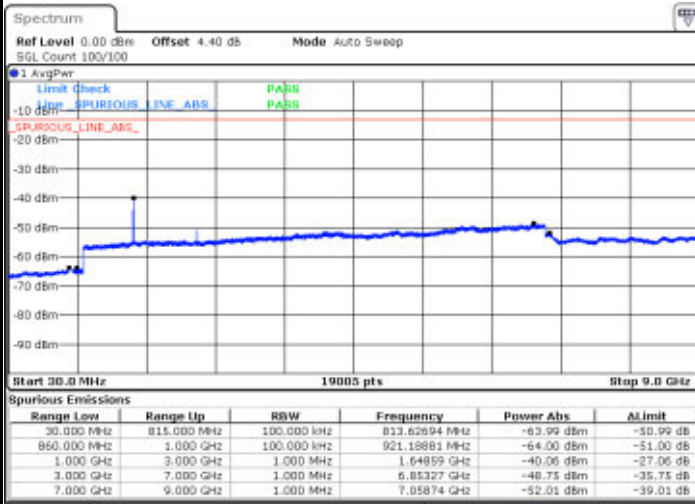

Highest Channel / 16QAM

Date: 16 APR 2016 10:58:28

Date: 16 APR 2016 11:00:23

LTE Band 26 / 1.4MHz

Lowest Channel / QPSK

Date: 16 APR 2016 18:38:10

Lowest Channel / 16QAM

Date: 16 APR 2016 18:40:10

Middle Channel / QPSK

Date: 16 APR 2016 18:48:42

Middle Channel / 16QAM

Date: 16 APR 2016 18:45:26

LTE Band 26 / 1.4MHz

Highest Channel / QPSK

Date: 16 APR 2016 18:47:16

Highest Channel / 16QAM

Date: 16 APR 2016 18:47:59

LTE Band 26 / 3MHz

Lowest Channel / QPSK

Date: 16 APR 2016 19:21:56

Lowest Channel / 16QAM

Date: 16 APR 2016 19:25:01

LTE Band 26 / 3MHz

Middle Channel / QPSK

Date: 16 APR 2016 19:28:28

Middle Channel / 16QAM

Date: 16 APR 2016 19:27:45

Highest Channel / QPSK

Date: 16 APR 2016 19:28:02

Highest Channel / 16QAM

Date: 16 APR 2016 19:28:29

LTE Band 26 / 5MHz