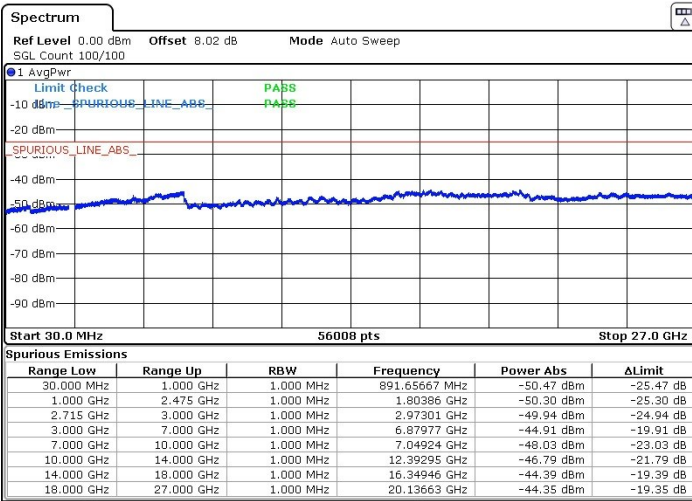

LTE Band 41 / 10MHz+20MHz

Middle Channel / QPSK

Middle Channel / 16QAM

Date: 16.AUG.2018 22:04:38

Date: 16.AUG.2018 22:05:34

LTE Band 41 / 10MHz+20MHz

Highest Channel / QPSK

Highest Channel / 16QAM

Date: 16.AUG.2018 22:09:32

Date: 16.AUG.2018 22:08:39

LTE Band 41 / 15MHz+10MHz

Lowest Channel / QPSK

Lowest Channel / 16QAM

Date: 16.AUG.2018 21:50:08

Date: 16.AUG.2018 21:51:11