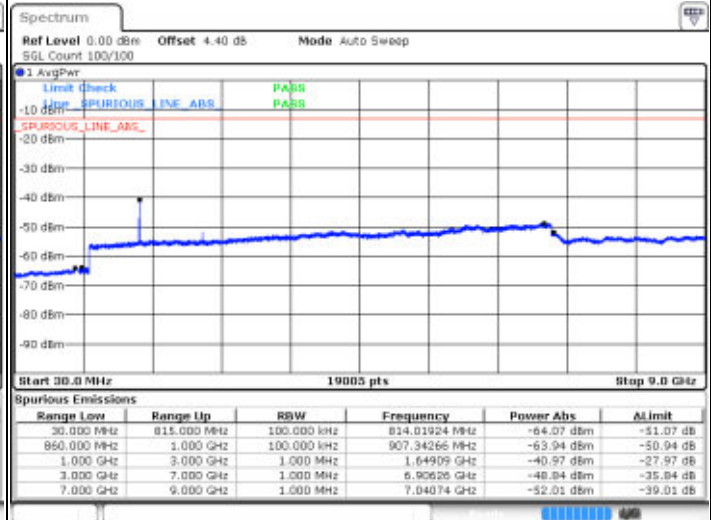

Date: 16 APR 2016 19:55:48