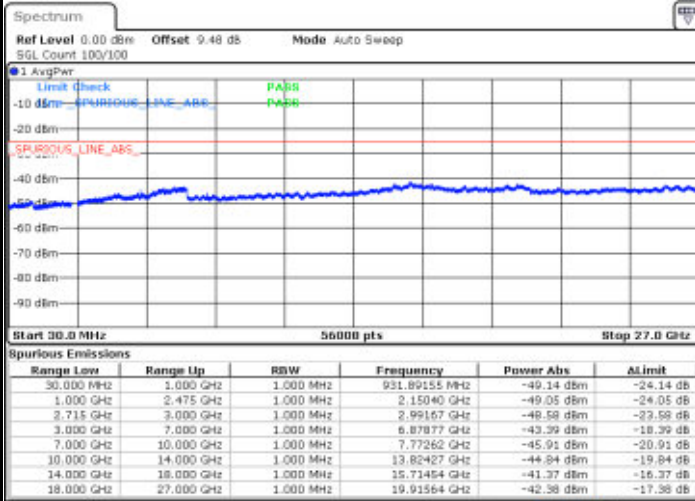

Date: 26 JUL 2018 22:11:52

LTE Band 41 / 5MHz

Lowest Channel / QPSK

Date: 2 AUG 2018 11:16:40

Lowest Channel / 16QAM

Date: 2 AUG 2018 11:17:25

Middle Channel / QPSK

Date: 2 AUG 2018 11:19:05

Middle Channel / 16QAM

Date: 2 AUG 2018 11:19:52

LTE Band 41 / 5MHz

Highest Channel / QPSK

Date: 2 AUG 2018 11:21:40

Highest Channel / 16QAM

Date: 2 AUG 2018 11:22:44

LTE Band 41 / 10MHz