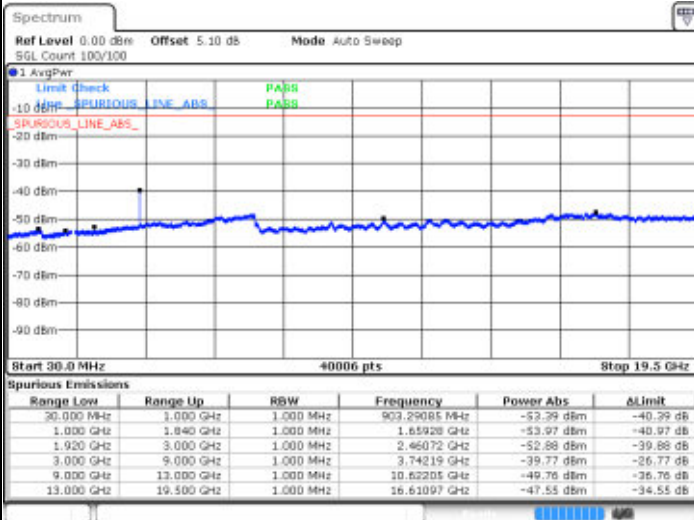

Lowest Channel / 16QAM

Date: 16 APR 2016 15:48:06

LTE Band 25 / 20MHz

Middle Channel / QPSK

Middle Channel / 16QAM

Date: 16 APR 2016 15:50:31

Date: 16 APR 2016 15:51:12

Highest Channel / QPSK

Highest Channel / 16QAM

Date: 16 APR 2016 10:58:28

Date: 16 APR 2016 11:00:23

LTE Band 26 / 1.4MHz

Lowest Channel / QPSK

Date: 16 APR 2016 18:38:10

Lowest Channel / 16QAM

Date: 16 APR 2016 18:40:10