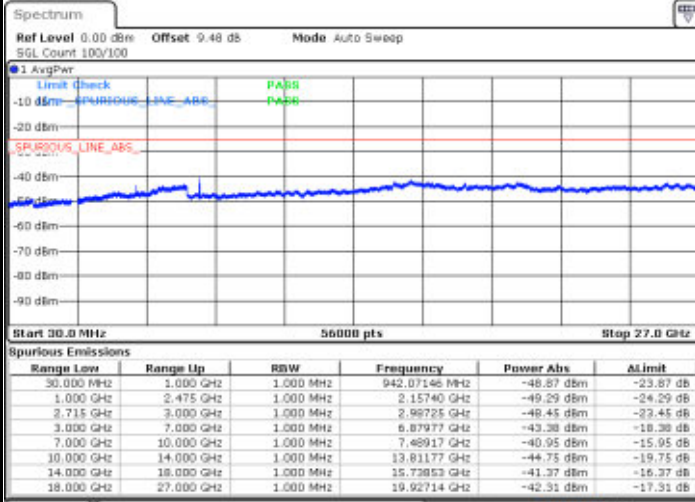

Highest Channel / 16QAM

Date: 16 APR 2018 20:48:48

Date: 16 APR 2018 20:48:17

LTE Band 26 / 15MHz

Lowest Channel / QPSK

Date: 16 APR 2016 21:06:17

Lowest Channel / 16QAM

Date: 16 APR 2016 21:06:50

Middle Channel / QPSK

Date: 16 APR 2016 21:12:20

Middle Channel / 16QAM

Date: 16 APR 2016 21:11:32

LTE Band 26 / 15MHz

CH26765 / QPSK

CH26765 / 16QAM

Date: 26 JUL 2018 22:11:30

Date: 26 JUL 2018 22:11:52

LTE Band 41 / 5MHz

Lowest Channel / QPSK

Date: 2 AUG 2018 11:16:40

Lowest Channel / 16QAM

Date: 2 AUG 2018 11:17:25

Middle Channel / QPSK

Date: 2 AUG 2018 11:19:05