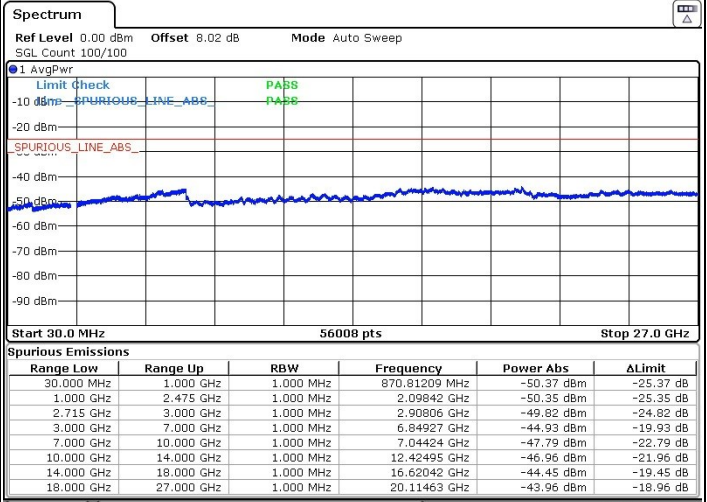

Date: 16.AUG.2018 21:01:49

Date: 16.AUG.2018 20:59:56

LTE Band 41 / 5MHz+20MHz

Middle Channel / QPSK

Middle Channel / 16QAM

Date: 16.AUG.2018 21:03:09

Date: 16.AUG.2018 21:04:02

LTE Band 41 / 5MHz+20MHz

Highest Channel / QPSK

Highest Channel / 16QAM

Date: 16.AUG.2018 21:08:15

Date: 16.AUG.2018 21:07:16

LTE Band 41 / 10MHz+15MHz

Lowest Channel / QPSK

Lowest Channel / 16QAM

Date: 16.AUG.2018 21:41:40

Date: 16.AUG.2018 21:40:47

LTE Band 41 / 10MHz+15MHz

MiddleChannel / QPSK

Middle Channel / 16QAM

Date: 16.AUG.2018 21:43:13

Date: 16.AUG.2018 21:44:05

LTE Band 41 / 10MHz+15MHz

Highest Channel / QPSK

Highest Channel / 16QAM

Date: 16.AUG.2018 21:48:07

Date: 16.AUG.2018 21:47:15

LTE Band 41 / 10MHz+20MHz

Lowest Channel / QPSK

Lowest Channel / 16QAM

Date: 16.AUG.2018 22:03:09

Date: 16.AUG.2018 22:02:19