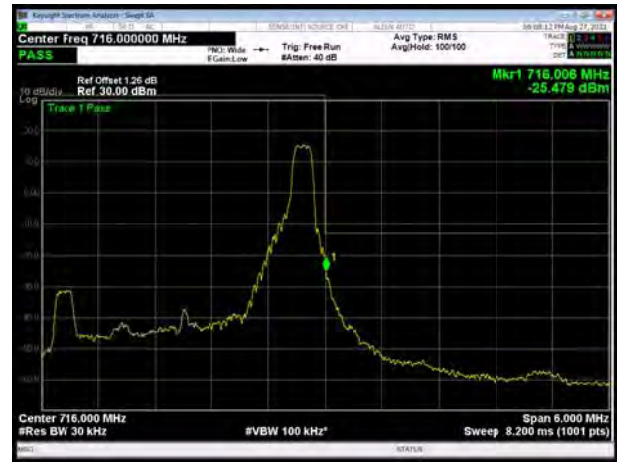

LTE Band 7 64QAM 20MHz CH-Low, 100%RB

LTE Band 7 64QAM 20MHz CH-High, 100%RB

LTE Band 12 QPSK 1.4MHz CH-Low, 1 RB

LTE Band 12 QPSK 1.4MHz CH-High, 1 RB

LTE Band 12 QPSK 1.4MHz CH-Low, 100%RB

LTE Band 12 QPSK 1.4MHz CH-High, 100%RB

LTE Band 12 QPSK 3MHz CH-Low, 1 RB

LTE Band 12 QPSK 3MHz CH-High, 1 RB

LTE Band 12 QPSK 3MHz CH-Low, 100%RB

LTE Band 12 QPSK 3MHz CH-High, 100%RB

LTE Band 12 QPSK 5MHz CH-Low, 1 RB

LTE Band 12 QPSK 5MHz CH-High, 1 RB