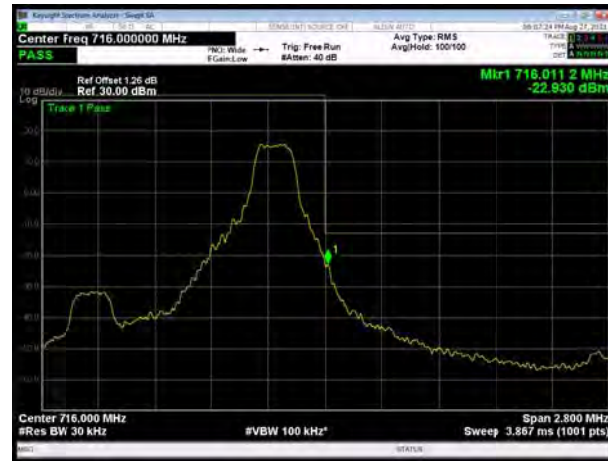

LTE Band 7 64QAM 20MHz CH-Low, 100%RB

LTE Band 7 64QAM 20MHz CH-High, 100%RB

LTE Band 12 QPSK 1.4MHz CH-Low, 1 RB

LTE Band 12 QPSK 1.4MHz CH-High, 1 RB

LTE Band 12 QPSK 1.4MHz CH-Low, 100%RB

LTE Band 12 QPSK 1.4MHz CH-High, 100%RB

LTE Band 12 QPSK 3MHz CH-Low, 1 RB

LTE Band 12 QPSK 3MHz CH-High, 1 RB

LTE Band 12 QPSK 3MHz CH-Low, 100%RB

LTE Band 12 QPSK 3MHz CH-High, 100%RB

LTE Band 12 QPSK 5MHz CH-Low, 1 RB

LTE Band 12 QPSK 5MHz CH-High, 1 RB