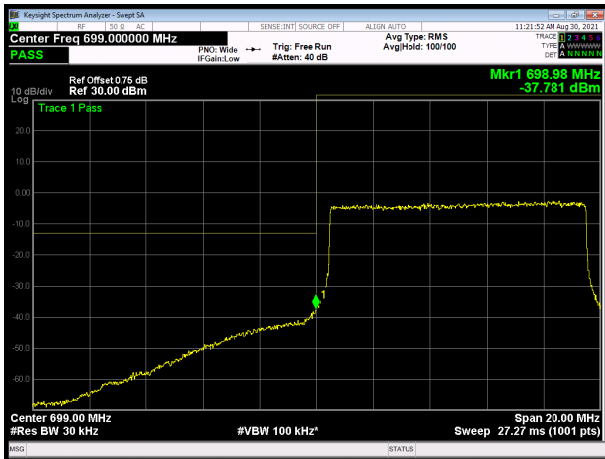

LTE Band 12 64QAM 10MHz CH-Low, 100%RB