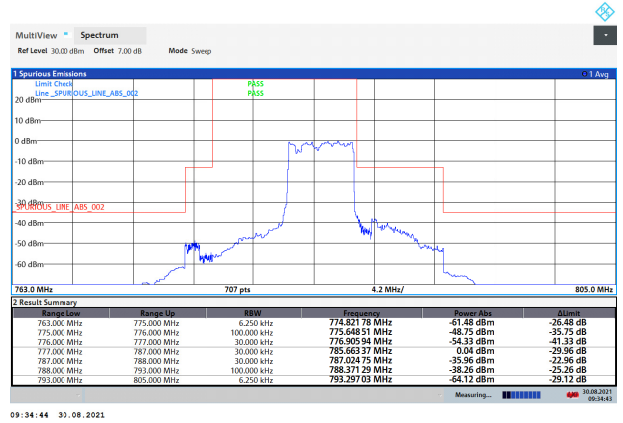

LTE Band 12 64QAM 5MHz CH-Low, 1 RB

LTE Band 12 64QAM 5MHz CH-High, 1 RB

LTE Band 12 64QAM 5MHz CH-Low, 100%RB

LTE Band 12 64QAM 5MHz CH-High, 100%RB

LTE Band 12 64QAM 10MHz CH-Low, 1 RB

LTE Band 12 64QAM 10MHz CH-High, 1 RB

LTE Band 12 64QAM 10MHz CH-Low, 100%RB

LTE Band 12 64QAM 10MHz CH-High, 100%RB

LTE Band 13 QPSK 5MHz CH-Low, 1 RB

LTE Band 13 QPSK 5MHz CH-High, 1 RB

LTE Band 13 QPSK 5MHz CH-Low, 100%RB

LTE Band 13 QPSK 5MHz CH-High, 100%RB

LTE Band 13 QPSK 10MHz CH-Low, 1 RB

09:36:21 30.08.2021

LTE Band 13 QPSK 10MHz CH-High, 1 RB

09:37:42 30.08.2021

LTE Band 13 QPSK 10MHz CH-Low, 100%RB

09:36:56 30.08.2021

LTE Band 13 QPSK 10MHz CH-High, 100%RB

09:38:18 30.08.2021

LTE Band 13 16QAM 5MHz CH-Low, 1 RB

09:31:02 30.08.2021

LTE Band 13 16QAM 5MHz CH-High, 1 RB

09:34:18 30.08.2021

LTE Band 13 16QAM 5MHz CH-Low, 100%RB

09:31:38 30.08.2021

LTE Band 13 16QAM 5MHz CH-High, 100%RB