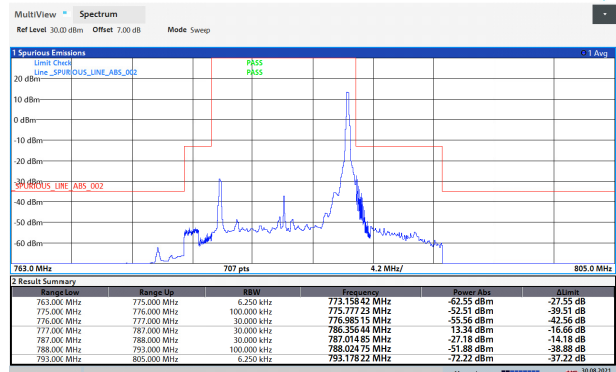

LTE Band 12 64QAM 5MHz CH-Low, 1 RB

LTE Band 12 64QAM 5MHz CH-High, 1 RB

LTE Band 12 64QAM 5MHz CH-Low, 100%RB

LTE Band 12 64QAM 5MHz CH-High, 100%RB

LTE Band 12 64QAM 10MHz CH-Low, 1 RB

LTE Band 12 64QAM 10MHz CH-High, 1 RB

LTE Band 12 64QAM 10MHz CH-Low, 100%RB

LTE Band 12 64QAM 10MHz CH-High, 100%RB

LTE Band 13 QPSK 5MHz CH-Low, 1 RB

LTE Band 13 QPSK 5MHz CH-High, 1 RB

LTE Band 13 QPSK 5MHz CH-Low, 100%RB

LTE Band 13 QPSK 5MHz CH-High, 100%RB

LTE Band 13 QPSK 10MHz CH-Low, 1 RB

09:36:21 30.08.2021

LTE Band 13 QPSK 10MHz CH-High, 1 RB

09:37:42 30.08.2021

LTE Band 13 QPSK 10MHz CH-Low, 100%RB

09:36:56 30.08.2021

LTE Band 13 QPSK 10MHz CH-High, 100%RB

09:38:18 30.08.2021

LTE Band 13 16QAM 5MHz CH-Low, 1 RB

09:31:02 30.08.2021

LTE Band 13 16QAM 5MHz CH-High, 1 RB

09:34:18 30.08.2021

LTE Band 13 16QAM 5MHz CH-Low, 100%RB

09:31:38 30.08.2021

LTE Band 13 16QAM 5MHz CH-High, 100%RB