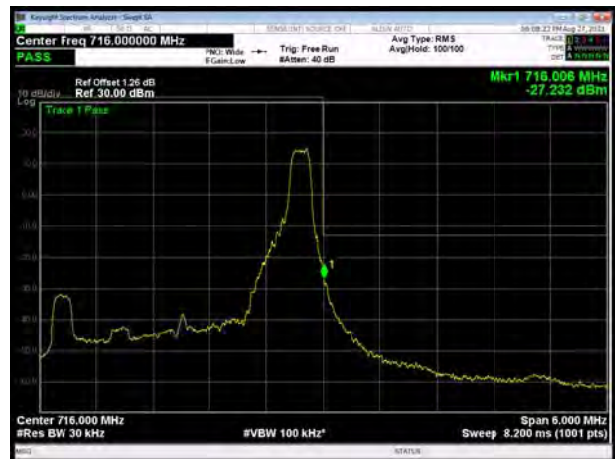

LTE Band 12 16QAM 1.4MHz CH-Low, 1 RB

LTE Band 12 16QAM 1.4MHz CH-High, 1 RB

LTE Band 12 16QAM 1.4MHz CH-Low, 100%RB

LTE Band 12 16QAM 1.4MHz CH-High, 100%RB

LTE Band 12 16QAM 3MHz CH-Low, 1 RB

LTE Band 12 16QAM 3MHz CH-High, 1 RB

LTE Band 12 16QAM 3MHz CH-Low, 100%RB

LTE Band 12 16QAM 3MHz CH-High, 100%RB

LTE Band 12 16QAM 5MHz CH-Low, 1 RB

LTE Band 12 16QAM 5MHz CH-High, 1 RB

LTE Band 12 16QAM 5MHz CH-Low, 100%RB

LTE Band 12 16QAM 5MHz CH-High, 100%RB