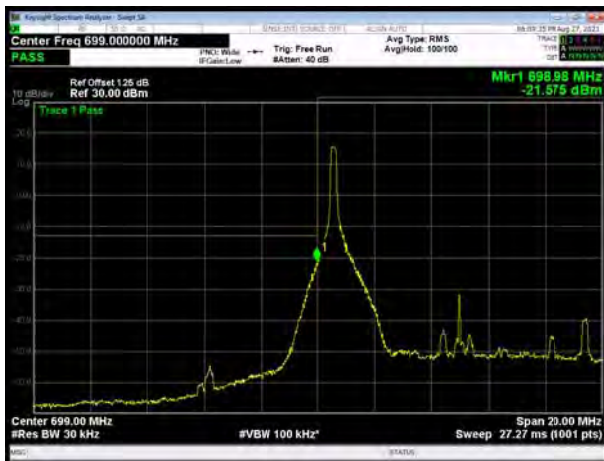

LTE Band 12 QPSK 3MHz CH-Low, 1 RB

LTE Band 12 QPSK 3MHz CH-High, 1 RB

LTE Band 12 QPSK 3MHz CH-Low, 100%RB

LTE Band 12 QPSK 3MHz CH-High, 100%RB

LTE Band 12 QPSK 5MHz CH-Low, 1 RB

LTE Band 12 QPSK 5MHz CH-High, 1 RB

LTE Band 12 QPSK 5MHz CH-Low, 100%RB

LTE Band 12 QPSK 5MHz CH-High, 100%RB

LTE Band 12 QPSK 10MHz CH-Low, 1 RB

LTE Band 12 QPSK 10MHz CH-High, 1 RB

LTE Band 12 QPSK 10MHz CH-Low, 100%RB

LTE Band 12 QPSK 10MHz CH-High, 100%RB