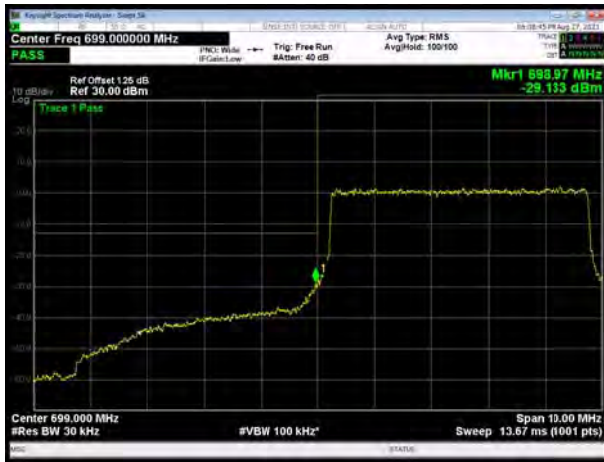

LTE Band 12 QPSK 3MHz CH-Low, 1 RB

LTE Band 12 QPSK 3MHz CH-High, 1 RB

LTE Band 12 QPSK 3MHz CH-Low, 100%RB

LTE Band 12 QPSK 3MHz CH-High, 100%RB

LTE Band 12 QPSK 5MHz CH-Low, 1 RB

LTE Band 12 QPSK 5MHz CH-High, 1 RB

LTE Band 12 QPSK 5MHz CH-Low, 100%RB

LTE Band 12 QPSK 5MHz CH-High, 100%RB

LTE Band 12 QPSK 10MHz CH-Low, 1 RB

LTE Band 12 QPSK 10MHz CH-High, 1 RB

LTE Band 12 QPSK 10MHz CH-Low, 100%RB

LTE Band 12 QPSK 10MHz CH-High, 100%RB

LTE Band 12 16QAM 1.4MHz CH-Low, 1 RB

LTE Band 12 16QAM 1.4MHz CH-High, 1 RB

LTE Band 12 16QAM 1.4MHz CH-Low, 100%RB

LTE Band 12 16QAM 1.4MHz CH-High, 100%RB

LTE Band 12 16QAM 3MHz CH-Low, 1 RB

LTE Band 12 16QAM 3MHz CH-High, 1 RB