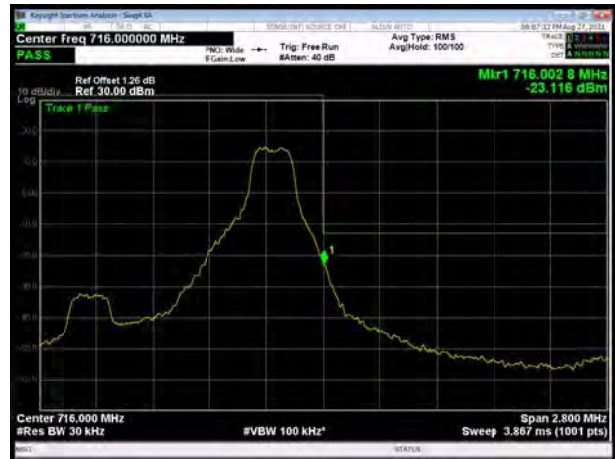

LTE Band 12 QPSK 5MHz CH-Low, 100%RB

LTE Band 12 QPSK 5MHz CH-High, 100%RB

LTE Band 12 QPSK 10MHz CH-Low, 1 RB

LTE Band 12 QPSK 10MHz CH-High, 1 RB

LTE Band 12 QPSK 10MHz CH-Low, 100%RB

LTE Band 12 QPSK 10MHz CH-High, 100%RB

LTE Band 12 16QAM 1.4MHz CH-Low, 1 RB

LTE Band 12 16QAM 1.4MHz CH-High, 1 RB

LTE Band 12 16QAM 1.4MHz CH-Low, 100%RB

LTE Band 12 16QAM 1.4MHz CH-High, 100%RB

LTE Band 12 16QAM 3MHz CH-Low, 1 RB

LTE Band 12 16QAM 3MHz CH-High, 1 RB