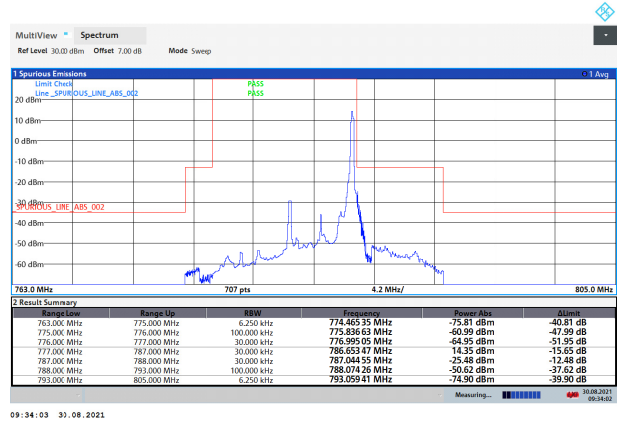

LTE Band 12 64QAM 5MHz CH-Low, 1 RB

LTE Band 12 64QAM 5MHz CH-High, 1 RB

LTE Band 12 64QAM 5MHz CH-Low, 100%RB

LTE Band 12 64QAM 5MHz CH-High, 100%RB

LTE Band 12 64QAM 10MHz CH-Low, 1 RB

LTE Band 12 64QAM 10MHz CH-High, 1 RB

LTE Band 12 64QAM 10MHz CH-Low, 100%RB

LTE Band 12 64QAM 10MHz CH-High, 100%RB

LTE Band 13 QPSK 5MHz CH-Low, 1 RB

LTE Band 13 QPSK 5MHz CH-High, 1 RB

LTE Band 13 QPSK 5MHz CH-Low, 100%RB

LTE Band 13 QPSK 5MHz CH-High, 100%RB

LTE Band 13 QPSK 10MHz CH-Low, 1 RB

09:36:21 30.08.2021

LTE Band 13 QPSK 10MHz CH-High, 1 RB

09:37:42 30.08.2021

LTE Band 13 QPSK 10MHz CH-Low, 100%RB

09:36:56 30.08.2021

LTE Band 13 QPSK 10MHz CH-High, 100%RB

09:38:18 30.08.2021

LTE Band 13 16QAM 5MHz CH-Low, 1 RB

09:31:02 30.08.2021

LTE Band 13 16QAM 5MHz CH-High, 1 RB

09:34:18 30.08.2021

LTE Band 13 16QAM 5MHz CH-Low, 100%RB

09:31:38 30.08.2021

LTE Band 13 16QAM 5MHz CH-High, 100%RB