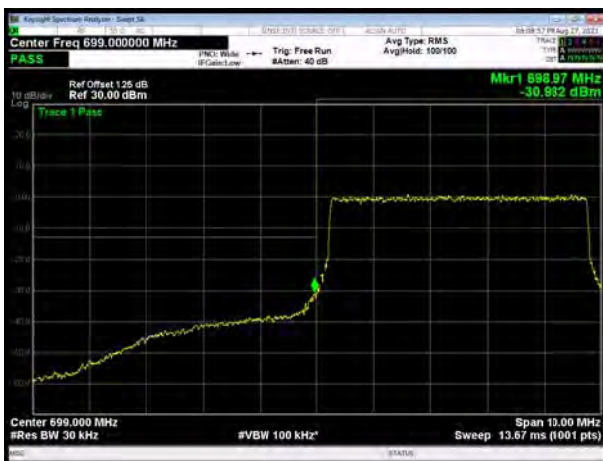

LTE Band 12 16QAM 3MHz CH-Low, 100%RB

LTE Band 12 16QAM 3MHz CH-High, 100%RB

LTE Band 12 16QAM 5MHz CH-Low, 1 RB

LTE Band 12 16QAM 5MHz CH-High, 1 RB

LTE Band 12 16QAM 5MHz CH-Low, 100%RB

LTE Band 12 16QAM 5MHz CH-High, 100%RB