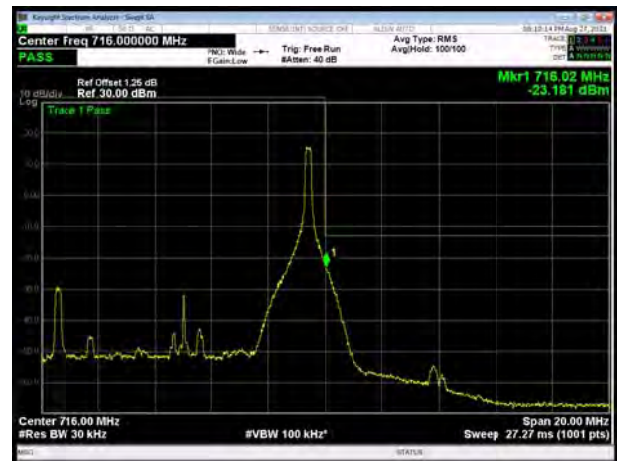

LTE Band 12 QPSK 5MHz CH-Low, 100%RB

LTE Band 12 QPSK 5MHz CH-High, 100%RB

LTE Band 12 QPSK 10MHz CH-Low, 1 RB

LTE Band 12 QPSK 10MHz CH-High, 1 RB

LTE Band 12 QPSK 10MHz CH-Low, 100%RB

LTE Band 12 QPSK 10MHz CH-High, 100%RB

LTE Band 12 16QAM 1.4MHz CH-Low, 1 RB

LTE Band 12 16QAM 1.4MHz CH-High, 1 RB

LTE Band 12 16QAM 1.4MHz CH-Low, 100%RB

LTE Band 12 16QAM 1.4MHz CH-High, 100%RB

LTE Band 12 16QAM 3MHz CH-Low, 1 RB

LTE Band 12 16QAM 3MHz CH-High, 1 RB