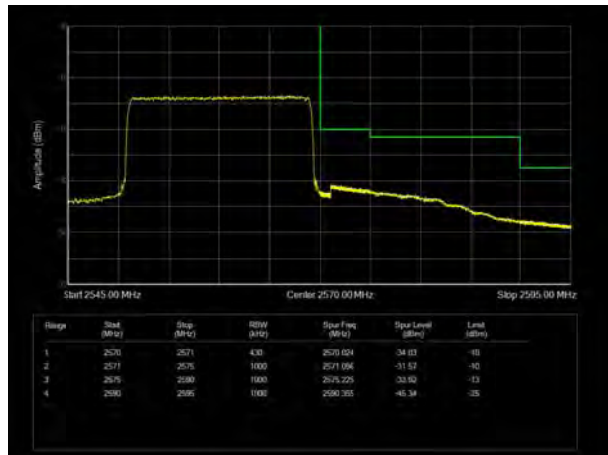

LTE Band 7 64QAM 20MHz CH-Low, 100%RB

LTE Band 7 64QAM 20MHz CH-High, 100%RB

LTE Band 12 QPSK 1.4MHz CH-Low, 1 RB

LTE Band 12 QPSK 1.4MHz CH-High, 1 RB

LTE Band 12 QPSK 1.4MHz CH-Low, 100%RB

LTE Band 12 QPSK 1.4MHz CH-High, 100%RB

LTE Band 12 QPSK 3MHz CH-Low, 1 RB

LTE Band 12 QPSK 3MHz CH-High, 1 RB

LTE Band 12 QPSK 3MHz CH-Low, 100%RB

LTE Band 12 QPSK 3MHz CH-High, 100%RB

LTE Band 12 QPSK 5MHz CH-Low, 1 RB

LTE Band 12 QPSK 5MHz CH-High, 1 RB

LTE Band 12 QPSK 5MHz CH-Low, 100%RB

LTE Band 12 QPSK 5MHz CH-High, 100%RB

LTE Band 12 QPSK 10MHz CH-Low, 1 RB

LTE Band 12 QPSK 10MHz CH-High, 1 RB

LTE Band 12 QPSK 10MHz CH-Low, 100%RB

LTE Band 12 QPSK 10MHz CH-High, 100%RB