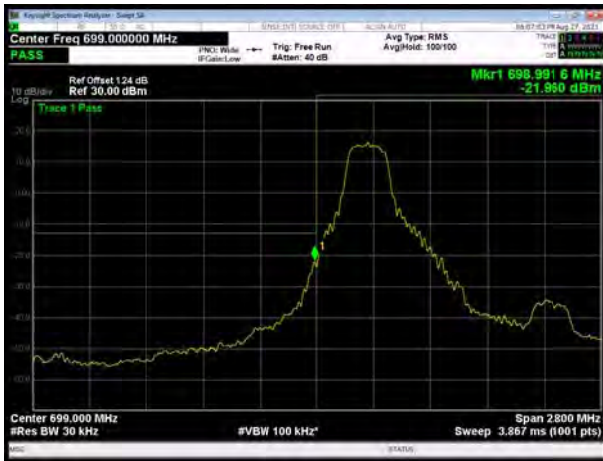

LTE Band 7 64QAM 20MHz CH-Low, 100%RB

LTE Band 7 64QAM 20MHz CH-High, 100%RB

LTE Band 12 QPSK 1.4MHz CH-Low, 1 RB

LTE Band 12 QPSK 1.4MHz CH-High, 1 RB

LTE Band 12 QPSK 1.4MHz CH-Low, 100%RB

LTE Band 12 QPSK 1.4MHz CH-High, 100%RB

LTE Band 12 QPSK 3MHz CH-Low, 1 RB

LTE Band 12 QPSK 3MHz CH-High, 1 RB

LTE Band 12 QPSK 3MHz CH-Low, 100%RB

LTE Band 12 QPSK 3MHz CH-High, 100%RB

LTE Band 12 QPSK 5MHz CH-Low, 1 RB

LTE Band 12 QPSK 5MHz CH-High, 1 RB