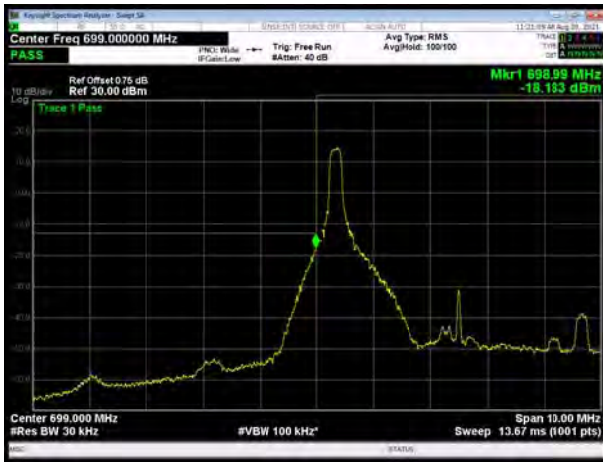

LTE Band 12 64QAM 1.4MHz CH-Low, 100%RB

LTE Band 12 64QAM 1.4MHz CH-High, 100%RB

LTE Band 12 64QAM 3MHz CH-Low, 1 RB

LTE Band 12 64QAM 3MHz CH-High, 1 RB

LTE Band 12 64QAM 3MHz CH-Low, 100%RB

LTE Band 12 64QAM 3MHz CH-High, 100%RB

LTE Band 12 64QAM 5MHz CH-Low, 1 RB

LTE Band 12 64QAM 5MHz CH-High, 1 RB

LTE Band 12 64QAM 5MHz CH-Low, 100%RB

LTE Band 12 64QAM 5MHz CH-High, 100%RB

LTE Band 12 64QAM 10MHz CH-Low, 1 RB

LTE Band 12 64QAM 10MHz CH-High, 1 RB