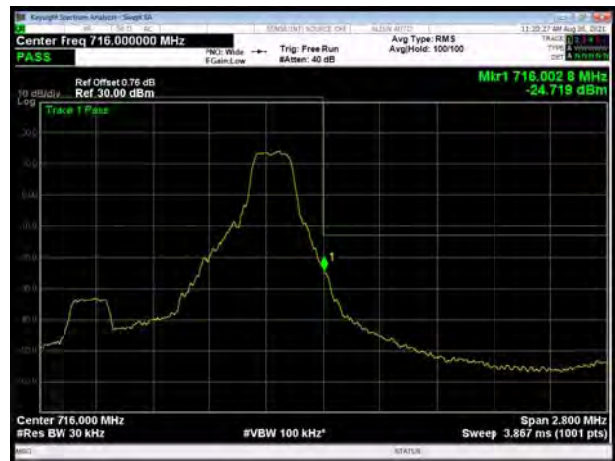

LTE Band 12 16QAM 10MHz CH-Low, 1 RB

LTE Band 12 16QAM 10MHz CH-High, 1 RB

LTE Band 12 16QAM 10MHz CH-Low, 100%RB

LTE Band 12 16QAM 10MHz CH-High, 100%RB

LTE Band 12 64QAM 1.4MHz CH-Low, 1 RB

LTE Band 12 64QAM 1.4MHz CH-High, 1 RB