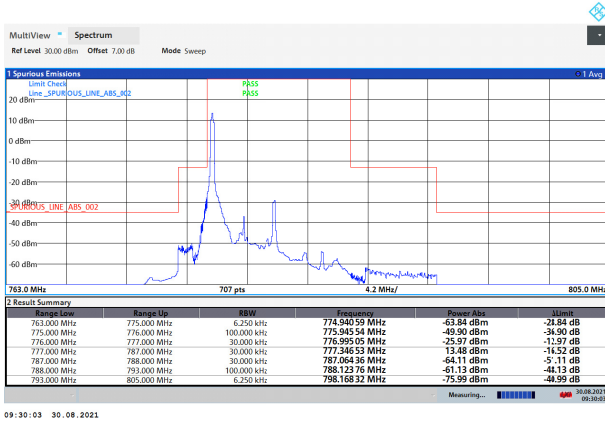

LTE Band 12 64QAM 5MHz CH-Low, 1 RB

LTE Band 12 64QAM 5MHz CH-High, 1 RB

LTE Band 12 64QAM 5MHz CH-Low, 100%RB

LTE Band 12 64QAM 5MHz CH-High, 100%RB

LTE Band 12 64QAM 10MHz CH-Low, 1 RB

LTE Band 12 64QAM 10MHz CH-High, 1 RB

LTE Band 12 64QAM 10MHz CH-Low, 100%RB

LTE Band 12 64QAM 10MHz CH-High, 100%RB

LTE Band 13 QPSK 5MHz CH-Low, 1 RB

LTE Band 13 QPSK 5MHz CH-High, 1 RB

LTE Band 13 QPSK 5MHz CH-Low, 100%RB

LTE Band 13 QPSK 5MHz CH-High, 100%RB