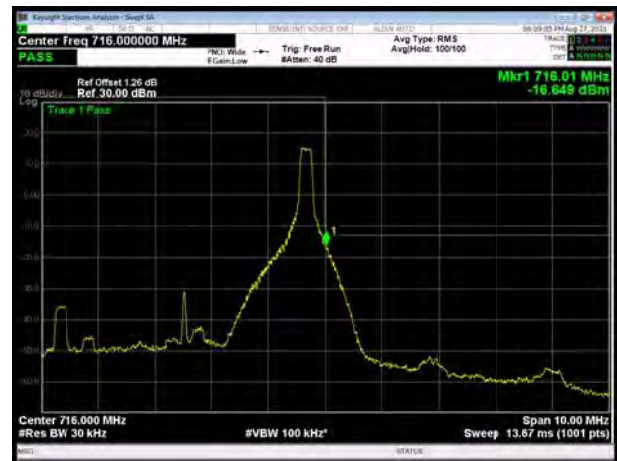

LTE Band 12 QPSK 3MHz CH-Low, 1 RB

LTE Band 12 QPSK 3MHz CH-High, 1 RB

LTE Band 12 QPSK 3MHz CH-Low, 100%RB

LTE Band 12 QPSK 3MHz CH-High, 100%RB

LTE Band 12 QPSK 5MHz CH-Low, 1 RB

LTE Band 12 QPSK 5MHz CH-High, 1 RB

LTE Band 12 QPSK 5MHz CH-Low, 100%RB

LTE Band 12 QPSK 5MHz CH-High, 100%RB

LTE Band 12 QPSK 10MHz CH-Low, 1 RB

LTE Band 12 QPSK 10MHz CH-High, 1 RB

LTE Band 12 QPSK 10MHz CH-Low, 100%RB

LTE Band 12 QPSK 10MHz CH-High, 100%RB