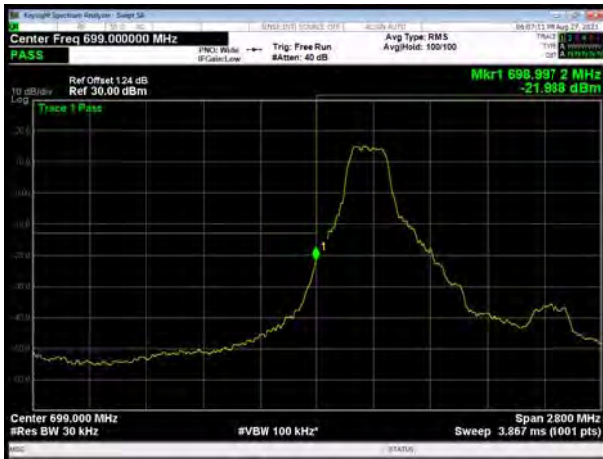

LTE Band 12 QPSK 5MHz CH-Low, 100%RB

LTE Band 12 QPSK 5MHz CH-High, 100%RB

LTE Band 12 QPSK 10MHz CH-Low, 1 RB

LTE Band 12 QPSK 10MHz CH-High, 1 RB

LTE Band 12 QPSK 10MHz CH-Low, 100%RB

LTE Band 12 QPSK 10MHz CH-High, 100%RB

LTE Band 12 16QAM 1.4MHz CH-Low, 1 RB

LTE Band 12 16QAM 1.4MHz CH-High, 1 RB

LTE Band 12 16QAM 1.4MHz CH-Low, 100%RB

LTE Band 12 16QAM 1.4MHz CH-High, 100%RB

LTE Band 12 16QAM 3MHz CH-Low, 1 RB

LTE Band 12 16QAM 3MHz CH-High, 1 RB