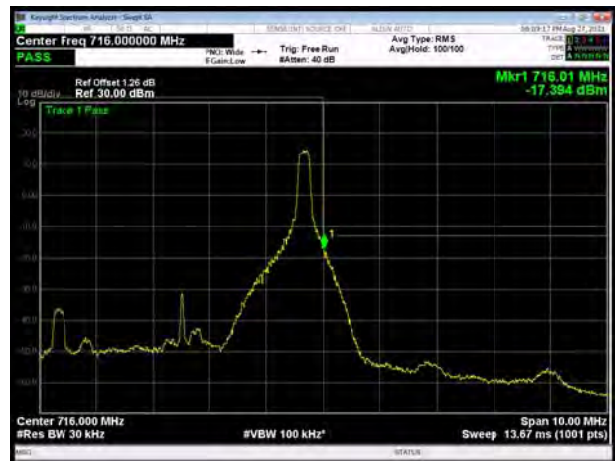

LTE Band 12 16QAM 3MHz CH-Low, 100%RB

LTE Band 12 16QAM 3MHz CH-High, 100%RB

LTE Band 12 16QAM 5MHz CH-Low, 1 RB

LTE Band 12 16QAM 5MHz CH-High, 1 RB

LTE Band 12 16QAM 5MHz CH-Low, 100%RB

LTE Band 12 16QAM 5MHz CH-High, 100%RB

LTE Band 12 16QAM 10MHz CH-Low, 1 RB

LTE Band 12 16QAM 10MHz CH-High, 1 RB

LTE Band 12 16QAM 10MHz CH-Low, 100%RB

LTE Band 12 16QAM 10MHz CH-High, 100%RB

LTE Band 12 64QAM 1.4MHz CH-Low, 1 RB

LTE Band 12 64QAM 1.4MHz CH-High, 1 RB