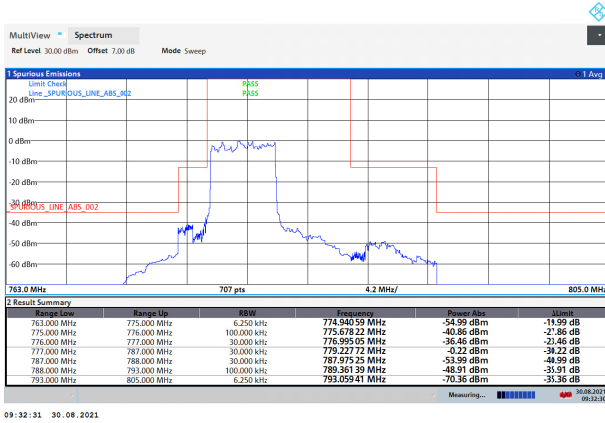

LTE Band 12 64QAM 5MHz CH-Low, 1 RB

LTE Band 12 64QAM 5MHz CH-High, 1 RB

LTE Band 12 64QAM 5MHz CH-Low, 100%RB

LTE Band 12 64QAM 5MHz CH-High, 100%RB

LTE Band 12 64QAM 10MHz CH-Low, 1 RB

LTE Band 12 64QAM 10MHz CH-High, 1 RB

LTE Band 12 64QAM 10MHz CH-Low, 100%RB

LTE Band 12 64QAM 10MHz CH-High, 100%RB

LTE Band 13 QPSK 5MHz CH-Low, 1 RB

LTE Band 13 QPSK 5MHz CH-High, 1 RB

LTE Band 13 QPSK 5MHz CH-Low, 100%RB

LTE Band 13 QPSK 5MHz CH-High, 100%RB

LTE Band 13 QPSK 10MHz CH-Low, 1 RB

09:36:21 30.08.2021

LTE Band 13 QPSK 10MHz CH-High, 1 RB

09:37:42 30.08.2021

LTE Band 13 QPSK 10MHz CH-Low, 100%RB

09:36:56 30.08.2021

LTE Band 13 QPSK 10MHz CH-High, 100%RB