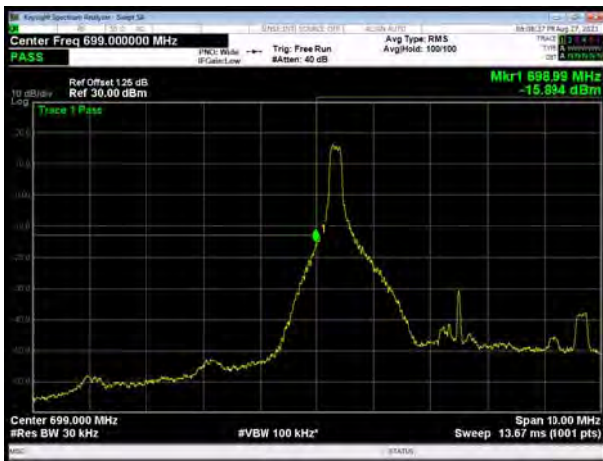

LTE Band 12 QPSK 3MHz CH-Low, 1 RB

LTE Band 12 QPSK 3MHz CH-High, 1 RB

LTE Band 12 QPSK 3MHz CH-Low, 100%RB

LTE Band 12 QPSK 3MHz CH-High, 100%RB

LTE Band 12 QPSK 5MHz CH-Low, 1 RB

LTE Band 12 QPSK 5MHz CH-High, 1 RB

LTE Band 12 QPSK 5MHz CH-Low, 100%RB

LTE Band 12 QPSK 5MHz CH-High, 100%RB

LTE Band 12 QPSK 10MHz CH-Low, 1 RB

LTE Band 12 QPSK 10MHz CH-High, 1 RB

LTE Band 12 QPSK 10MHz CH-Low, 100%RB

LTE Band 12 QPSK 10MHz CH-High, 100%RB