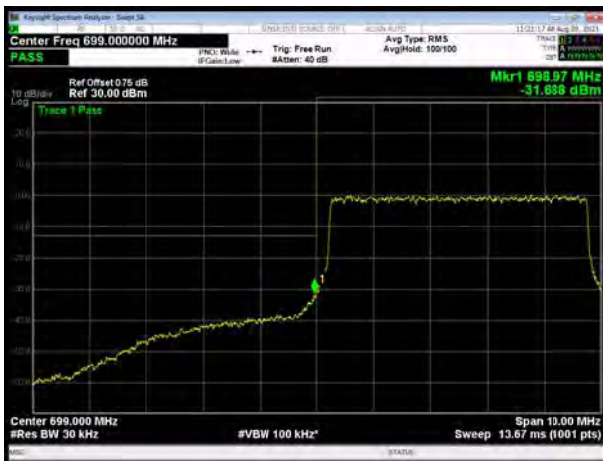

LTE Band 12 64QAM 5MHz CH-Low, 100%RB