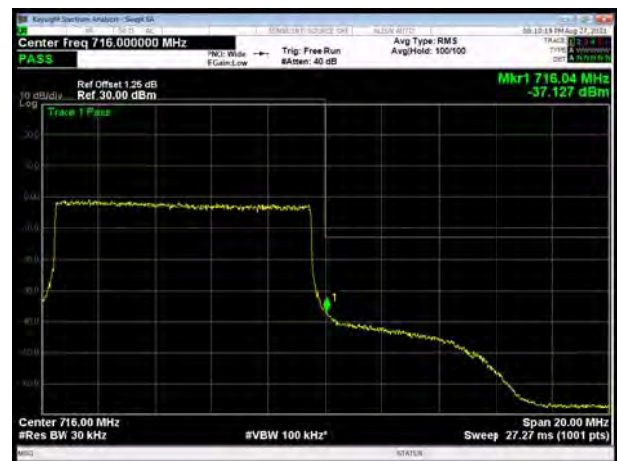

LTE Band 12 QPSK 5MHz CH-Low, 100%RB

LTE Band 12 QPSK 5MHz CH-High, 100%RB

LTE Band 12 QPSK 10MHz CH-Low, 1 RB

LTE Band 12 QPSK 10MHz CH-High, 1 RB

LTE Band 12 QPSK 10MHz CH-Low, 100%RB

LTE Band 12 QPSK 10MHz CH-High, 100%RB

LTE Band 12 16QAM 1.4MHz CH-Low, 1 RB

LTE Band 12 16QAM 1.4MHz CH-High, 1 RB

LTE Band 12 16QAM 1.4MHz CH-Low, 100%RB

LTE Band 12 16QAM 1.4MHz CH-High, 100%RB

LTE Band 12 16QAM 3MHz CH-Low, 1 RB

LTE Band 12 16QAM 3MHz CH-High, 1 RB