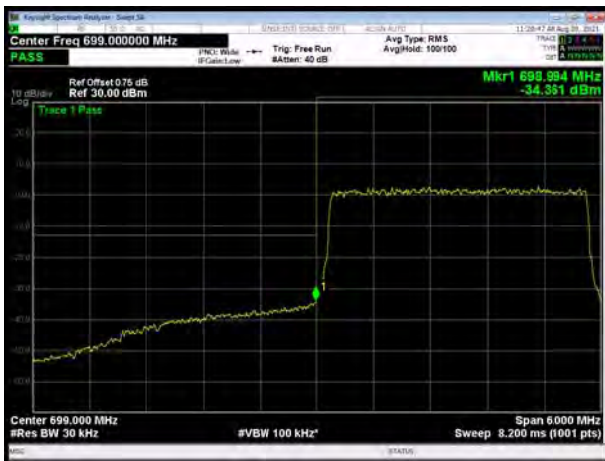

LTE Band 12 64QAM 1.4MHz CH-Low, 100%RB

LTE Band 12 64QAM 1.4MHz CH-High, 100%RB

LTE Band 12 64QAM 3MHz CH-Low, 1 RB

LTE Band 12 64QAM 3MHz CH-High, 1 RB

LTE Band 12 64QAM 3MHz CH-Low, 100%RB

LTE Band 12 64QAM 3MHz CH-High, 100%RB