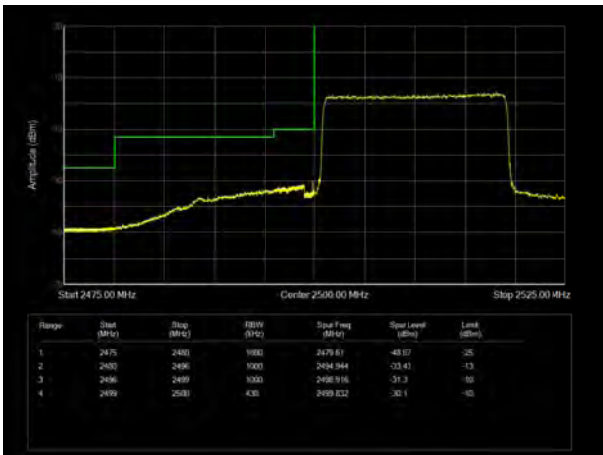

LTE Band 7 64QAM 20MHz CH-Low, 100%RB

LTE Band 7 64QAM 20MHz CH-High, 100%RB

LTE Band 12 QPSK 1.4MHz CH-Low, 1 RB

LTE Band 12 QPSK 1.4MHz CH-High, 1 RB

LTE Band 12 QPSK 1.4MHz CH-Low, 100%RB

LTE Band 12 QPSK 1.4MHz CH-High, 100%RB

LTE Band 12 QPSK 3MHz CH-Low, 1 RB

LTE Band 12 QPSK 3MHz CH-High, 1 RB

LTE Band 12 QPSK 3MHz CH-Low, 100%RB

LTE Band 12 QPSK 3MHz CH-High, 100%RB

LTE Band 12 QPSK 5MHz CH-Low, 1 RB

LTE Band 12 QPSK 5MHz CH-High, 1 RB

LTE Band 12 QPSK 5MHz CH-Low, 100%RB

LTE Band 12 QPSK 5MHz CH-High, 100%RB

LTE Band 12 QPSK 10MHz CH-Low, 1 RB

LTE Band 12 QPSK 10MHz CH-High, 1 RB

LTE Band 12 QPSK 10MHz CH-Low, 100%RB

LTE Band 12 QPSK 10MHz CH-High, 100%RB