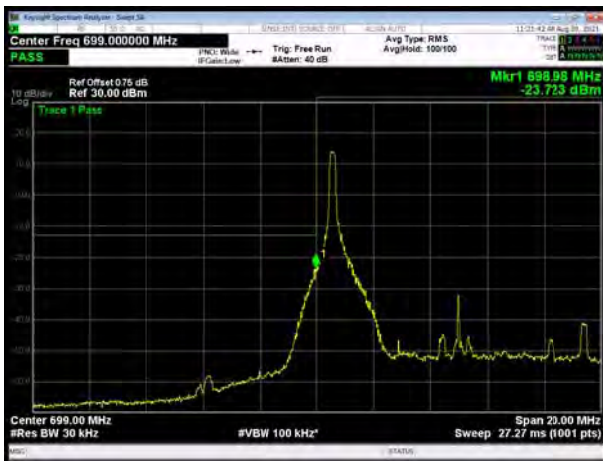

LTE Band 12 64QAM 5MHz CH-Low, 1 RB

LTE Band 12 64QAM 5MHz CH-High, 1 RB

LTE Band 12 64QAM 5MHz CH-Low, 100%RB

LTE Band 12 64QAM 5MHz CH-High, 100%RB

LTE Band 12 64QAM 10MHz CH-Low, 1 RB

LTE Band 12 64QAM 10MHz CH-High, 1 RB

LTE Band 12 64QAM 10MHz CH-Low, 100%RB

LTE Band 12 64QAM 10MHz CH-High, 100%RB

LTE Band 13 QPSK 5MHz CH-Low, 1 RB

LTE Band 13 QPSK 5MHz CH-High, 1 RB

LTE Band 13 QPSK 5MHz CH-Low, 100%RB

LTE Band 13 QPSK 5MHz CH-High, 100%RB