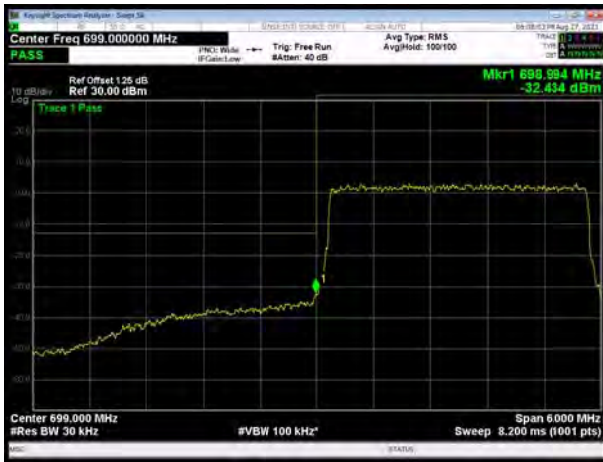

LTE Band 12 QPSK 5MHz CH-Low, 100%RB

LTE Band 12 QPSK 5MHz CH-High, 100%RB

LTE Band 12 QPSK 10MHz CH-Low, 1 RB

LTE Band 12 QPSK 10MHz CH-High, 1 RB

LTE Band 12 QPSK 10MHz CH-Low, 100%RB

LTE Band 12 QPSK 10MHz CH-High, 100%RB

LTE Band 12 16QAM 1.4MHz CH-Low, 1 RB

LTE Band 12 16QAM 1.4MHz CH-High, 1 RB

LTE Band 12 16QAM 1.4MHz CH-Low, 100%RB

LTE Band 12 16QAM 1.4MHz CH-High, 100%RB

LTE Band 12 16QAM 3MHz CH-Low, 1 RB

LTE Band 12 16QAM 3MHz CH-High, 1 RB

LTE Band 12 16QAM 3MHz CH-Low, 100%RB

LTE Band 12 16QAM 3MHz CH-High, 100%RB

LTE Band 12 16QAM 5MHz CH-Low, 1 RB

LTE Band 12 16QAM 5MHz CH-High, 1 RB

LTE Band 12 16QAM 5MHz CH-Low, 100%RB

LTE Band 12 16QAM 5MHz CH-High, 100%RB