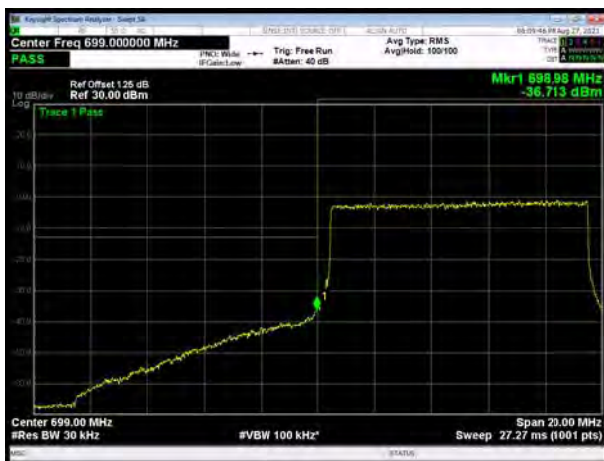

LTE Band 12 QPSK 5MHz CH-Low, 100%RB

LTE Band 12 QPSK 5MHz CH-High, 100%RB

LTE Band 12 QPSK 10MHz CH-Low, 1 RB

LTE Band 12 QPSK 10MHz CH-High, 1 RB

LTE Band 12 QPSK 10MHz CH-Low, 100%RB

LTE Band 12 QPSK 10MHz CH-High, 100%RB

LTE Band 12 16QAM 1.4MHz CH-Low, 1 RB

LTE Band 12 16QAM 1.4MHz CH-High, 1 RB

LTE Band 12 16QAM 1.4MHz CH-Low, 100%RB

LTE Band 12 16QAM 1.4MHz CH-High, 100%RB

LTE Band 12 16QAM 3MHz CH-Low, 1 RB

LTE Band 12 16QAM 3MHz CH-High, 1 RB