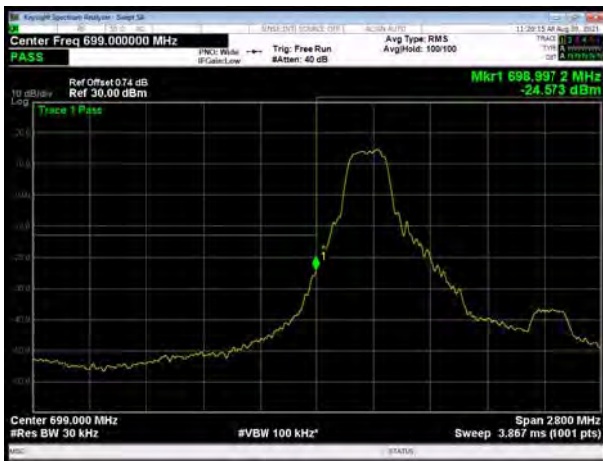

LTE Band 12 16QAM 10MHz CH-Low, 1 RB

LTE Band 12 16QAM 10MHz CH-High, 1 RB

LTE Band 12 16QAM 10MHz CH-Low, 100%RB

LTE Band 12 16QAM 10MHz CH-High, 100%RB

LTE Band 12 64QAM 1.4MHz CH-Low, 1 RB

LTE Band 12 64QAM 1.4MHz CH-High, 1 RB