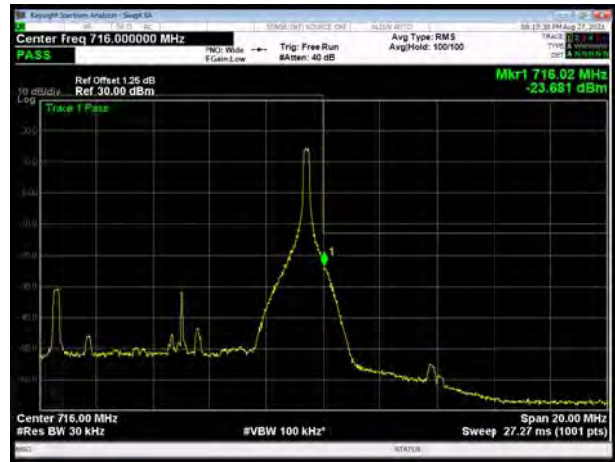

LTE Band 12 16QAM 3MHz CH-Low, 100%RB

LTE Band 12 16QAM 3MHz CH-High, 100%RB

LTE Band 12 16QAM 5MHz CH-Low, 1 RB

LTE Band 12 16QAM 5MHz CH-High, 1 RB

LTE Band 12 16QAM 5MHz CH-Low, 100%RB

LTE Band 12 16QAM 5MHz CH-High, 100%RB

LTE Band 12 16QAM 10MHz CH-Low, 1 RB

LTE Band 12 16QAM 10MHz CH-High, 1 RB

LTE Band 12 16QAM 10MHz CH-Low, 100%RB

LTE Band 12 16QAM 10MHz CH-High, 100%RB

LTE Band 12 64QAM 1.4MHz CH-Low, 1 RB

LTE Band 12 64QAM 1.4MHz CH-High, 1 RB