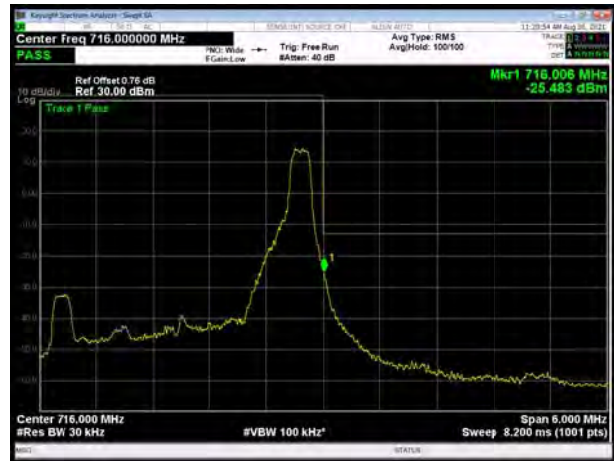

LTE Band 12 64QAM 1.4MHz CH-Low, 100%RB

LTE Band 12 64QAM 1.4MHz CH-High, 100%RB

LTE Band 12 64QAM 3MHz CH-Low, 1 RB

LTE Band 12 64QAM 3MHz CH-High, 1 RB

LTE Band 12 64QAM 3MHz CH-Low, 100%RB

LTE Band 12 64QAM 3MHz CH-High, 100%RB