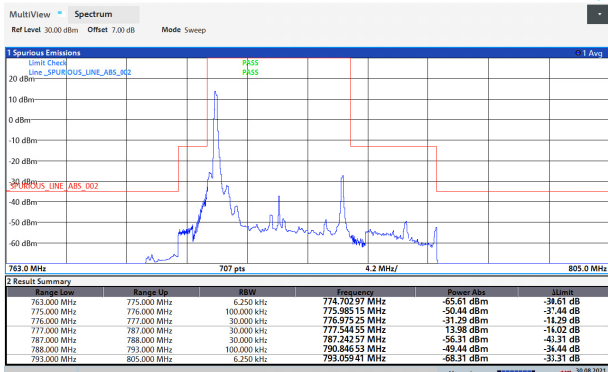

LTE Band 12 64QAM 5MHz CH-Low, 1 RB

LTE Band 12 64QAM 5MHz CH-High, 1 RB

LTE Band 12 64QAM 5MHz CH-Low, 100%RB

LTE Band 12 64QAM 5MHz CH-High, 100%RB

LTE Band 12 64QAM 10MHz CH-Low, 1 RB

LTE Band 12 64QAM 10MHz CH-High, 1 RB

LTE Band 12 64QAM 10MHz CH-Low, 100%RB

LTE Band 12 64QAM 10MHz CH-High, 100%RB

LTE Band 13 QPSK 5MHz CH-Low, 1 RB

LTE Band 13 QPSK 5MHz CH-High, 1 RB

LTE Band 13 QPSK 5MHz CH-Low, 100%RB

LTE Band 13 QPSK 5MHz CH-High, 100%RB

LTE Band 13 QPSK 10MHz CH-Low, 1 RB

09:36:21 30.08.2021

LTE Band 13 QPSK 10MHz CH-High, 1 RB

09:37:42 30.08.2021

LTE Band 13 QPSK 10MHz CH-Low, 100%RB

09:36:56 30.08.2021

LTE Band 13 QPSK 10MHz CH-High, 100%RB

09:38:18 30.08.2021

LTE Band 13 16QAM 5MHz CH-Low, 1 RB

09:31:02 30.08.2021

LTE Band 13 16QAM 5MHz CH-High, 1 RB

09:34:18 30.08.2021

LTE Band 13 16QAM 5MHz CH-Low, 100%RB

09:31:38 30.08.2021

LTE Band 13 16QAM 5MHz CH-High, 100%RB