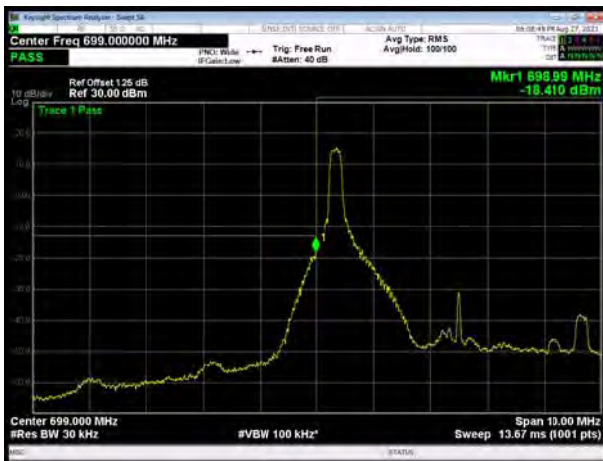

LTE Band 12 16QAM 1.4MHz CH-Low, 1 RB

LTE Band 12 16QAM 1.4MHz CH-High, 1 RB

LTE Band 12 16QAM 1.4MHz CH-Low, 100%RB

LTE Band 12 16QAM 1.4MHz CH-High, 100%RB

LTE Band 12 16QAM 3MHz CH-Low, 1 RB

LTE Band 12 16QAM 3MHz CH-High, 1 RB

LTE Band 12 16QAM 3MHz CH-Low, 100%RB

LTE Band 12 16QAM 3MHz CH-High, 100%RB

LTE Band 12 16QAM 5MHz CH-Low, 1 RB

LTE Band 12 16QAM 5MHz CH-High, 1 RB

LTE Band 12 16QAM 5MHz CH-Low, 100%RB

LTE Band 12 16QAM 5MHz CH-High, 100%RB