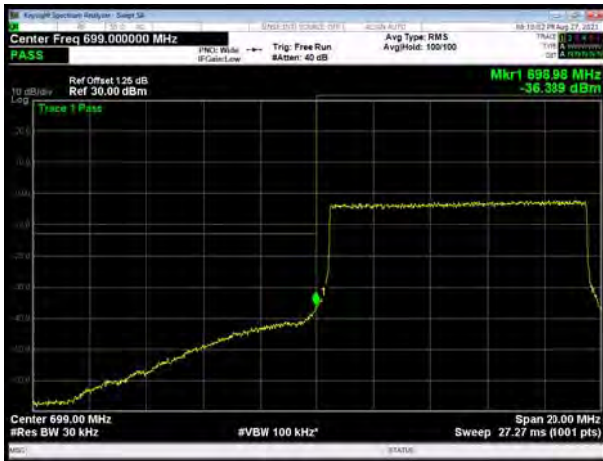

LTE Band 12 16QAM 3MHz CH-Low, 100%RB

LTE Band 12 16QAM 3MHz CH-High, 100%RB

LTE Band 12 16QAM 5MHz CH-Low, 1 RB

LTE Band 12 16QAM 5MHz CH-High, 1 RB

LTE Band 12 16QAM 5MHz CH-Low, 100%RB

LTE Band 12 16QAM 5MHz CH-High, 100%RB

LTE Band 12 16QAM 10MHz CH-Low, 1 RB

LTE Band 12 16QAM 10MHz CH-High, 1 RB

LTE Band 12 16QAM 10MHz CH-Low, 100%RB

LTE Band 12 16QAM 10MHz CH-High, 100%RB

LTE Band 12 64QAM 1.4MHz CH-Low, 1 RB

LTE Band 12 64QAM 1.4MHz CH-High, 1 RB