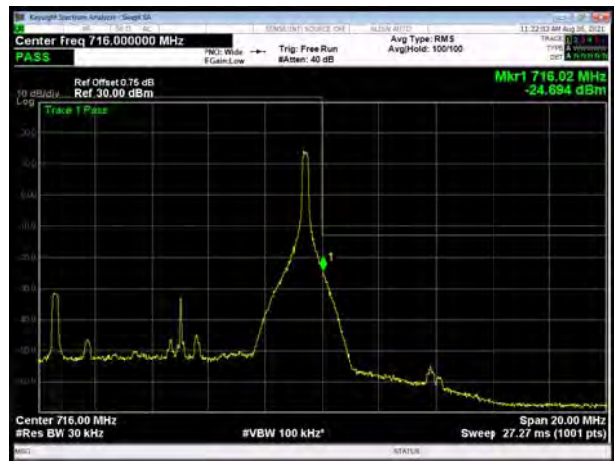

LTE Band 12 64QAM 5MHz CH-Low, 1 RB

LTE Band 12 64QAM 5MHz CH-High, 1 RB

LTE Band 12 64QAM 5MHz CH-Low, 100%RB

LTE Band 12 64QAM 5MHz CH-High, 100%RB

LTE Band 12 64QAM 10MHz CH-Low, 1 RB

LTE Band 12 64QAM 10MHz CH-High, 1 RB