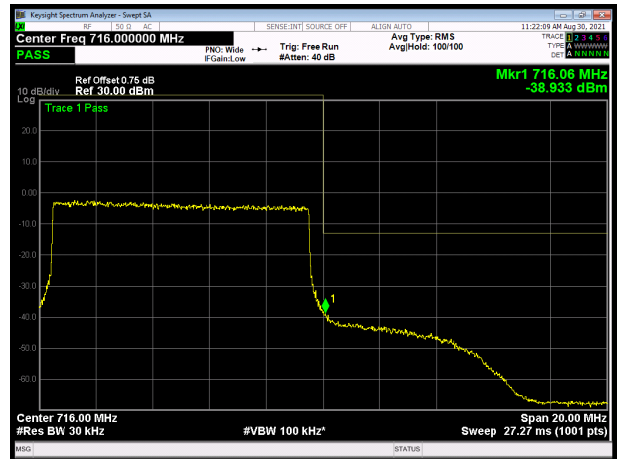

LTE Band 12 64QAM 10MHz CH-High, 100%RB