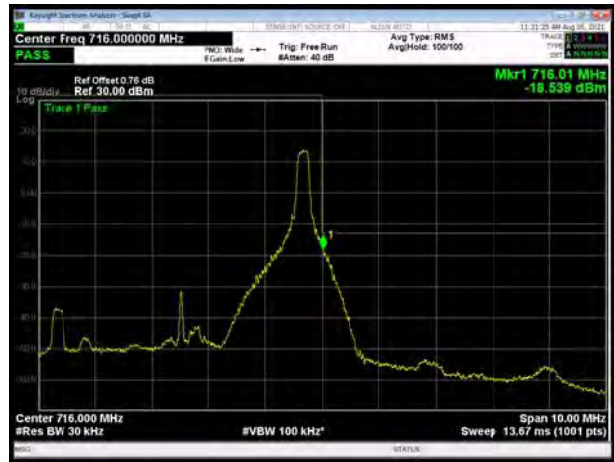

LTE Band 12 64QAM 5MHz CH-High, 1 RB