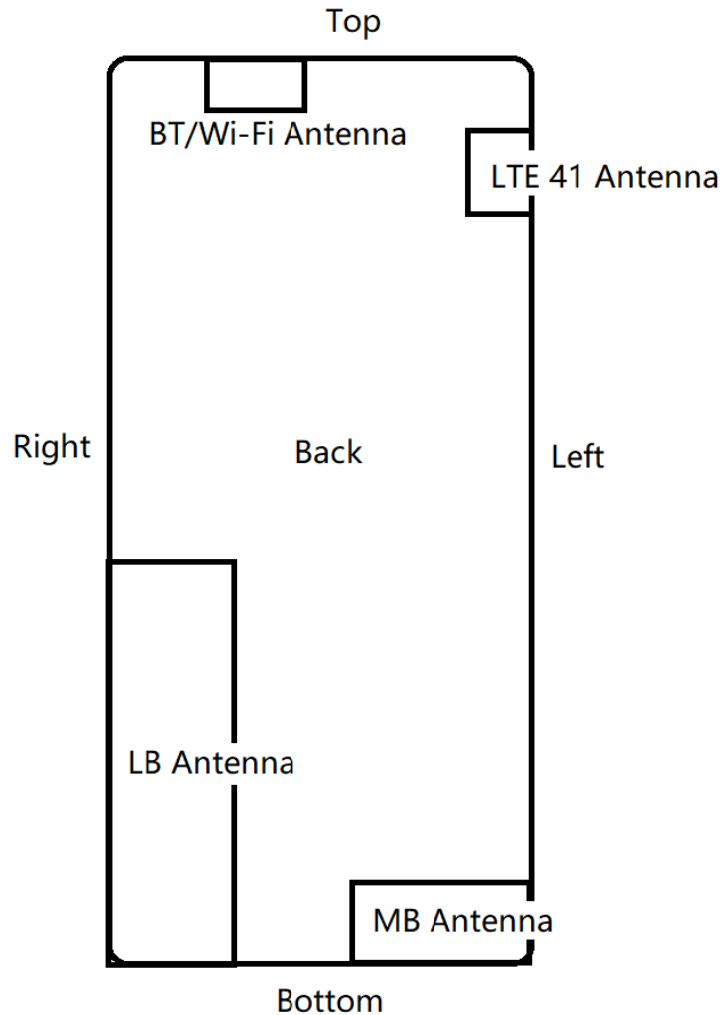

R2202A0139 Antenna Locations

Note: The location of the test is detailed in Section 10.1.

BT/ Wi-Fi Antenna: Bluetooth/Wi-Fi 2.4G/ Wi-Fi 5G U-NII-1& U-NII-3

LB Antenna: GSM 850/WCDMA Band 5/LTE Band 5/12/71

MB Antenna: GSM 1900/ WCDMA Band 2/4/LTE Band 2/4/66

LTE 41 Antenna: LTE Band 41